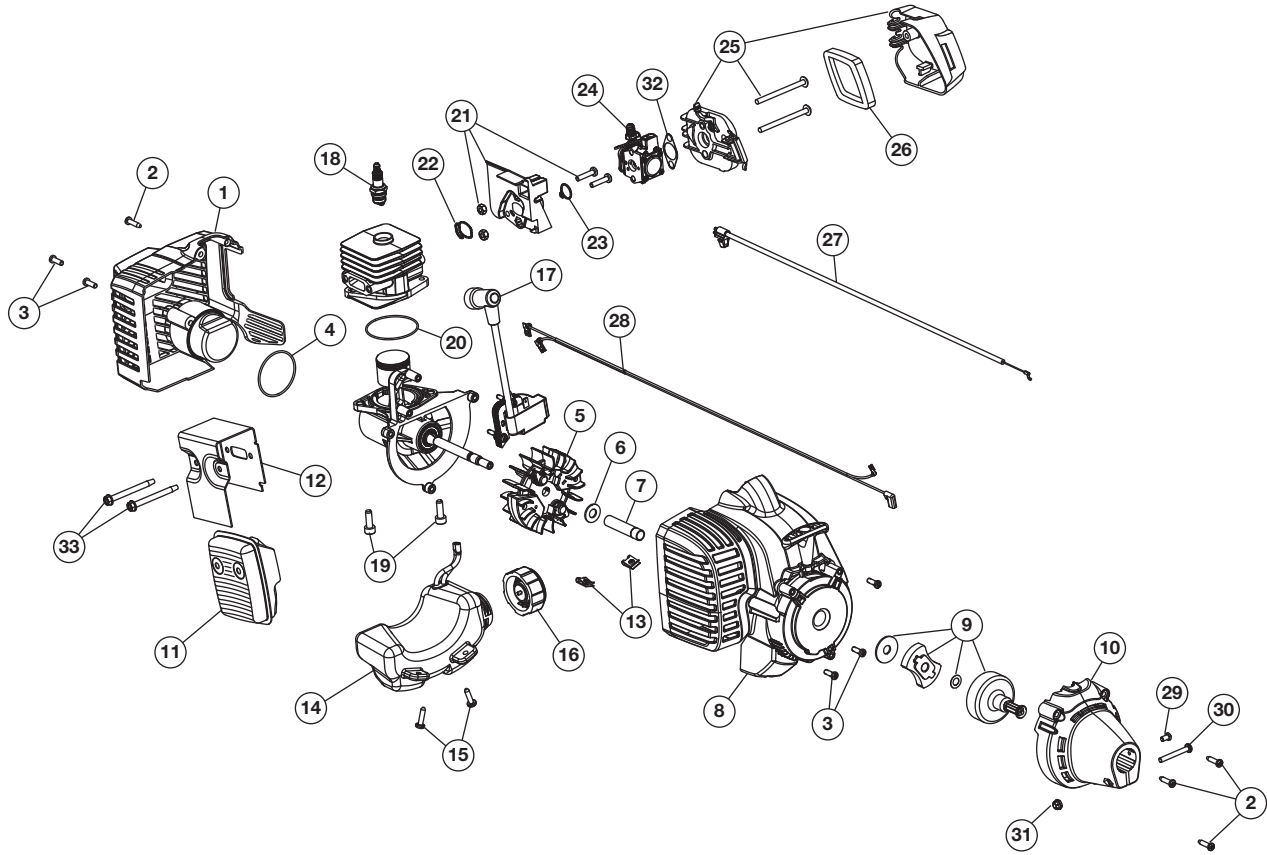

REPLACEMENT PARTS - MODEL BL110

2-CYCLE GAS TRIMMER

PPN 41BD110G965

Item	Part No.	Description	Item	Part No.	Description
1	753-06194	Rear Cover Assembly (includes 2 & 3)	19	791-182723	Crankcase Bolt
2	791-181345	Cover Screw	20	753-06275	Crankcase O-Ring
3	791-181862	Housing Screw	21	753-06189	Insulator Assembly (includes 22 & 23)
4	753-06174	O-Ring	22	753-06184	Insulator O-Ring
5	753-06175	Flywheel Assembly	23	753-06185	Carburetor O-Ring
6	753-06247	Washer	24	753-06190	Carburetor
7	753-06218	Spacer	25	753-06415	Aircleaner Cover Assembly (includes 26)
8	753-06195	Starter Housing (includes 3 & 13)	26	753-06417	Aircleaner Filter
9	753-06180	Starter Clutch Assembly	27	753-06188	Throttle Cable
10	753-06181	Clutch Cover (includes 2)	28	753-06187	Lead Wires
11	753-06418	Muffler Assembly (includes 12 & 33)	29	791-182519	Anti-rotation Screw
12	753-06419	Muffler Gasket	30	753-04003	Clamp Screw
13	791-182366	U-shaped Nut	31	791-180217	Clamp Nut
14	753-06183	Fuel Tank Assembly (includes 15 & 16)	32	753-06253	Air Cleaner Gasket
15	791-181930	Tank Screw	33	753-06294	Muffler Screws
16	791-182612	Fuel Cap	*	753-06416	Short Block Assembly (includes Crankcase, Cylinder, Piston, 4-7 & 17-20)
17	753-06420	Module Assembly			
18	753-06193	Spark Plug			

* Items Not Shown

REPLACEMENT PARTS - MODEL BL110
2-CYCLE GAS TRIMMER
 PPN 41BD110G965

Item	Part No.	Description
1	753-04234	Throttle Housing Assembly (includes 2-4)
2	791-182405	Switch
3	753-04119	Throttle Trigger
4	791-182690	Throttle Trigger Spring
5	753-06065	Flexible Drive Shaft
6	753-05748	Drive Shaft Housing Assembly (includes 5)
7	753-06198	D-Handle (includes 8)
8	753-06199	D-Handle Hardware Assembly
9	753-04282	Shield Mounting Hardware
10	753-04283	Shield Assembly (includes 9 & 11)
11	753-1191	Blade Assembly
12	753-04284	Outer Spool w/Retainer
13	791-610317B	Spring
14	753-1155	Inner Reel
15	791-153066B	Bump Head Knob Assembly
*	753-1156	Reel & Line Assembly
*	Items Not Shown	