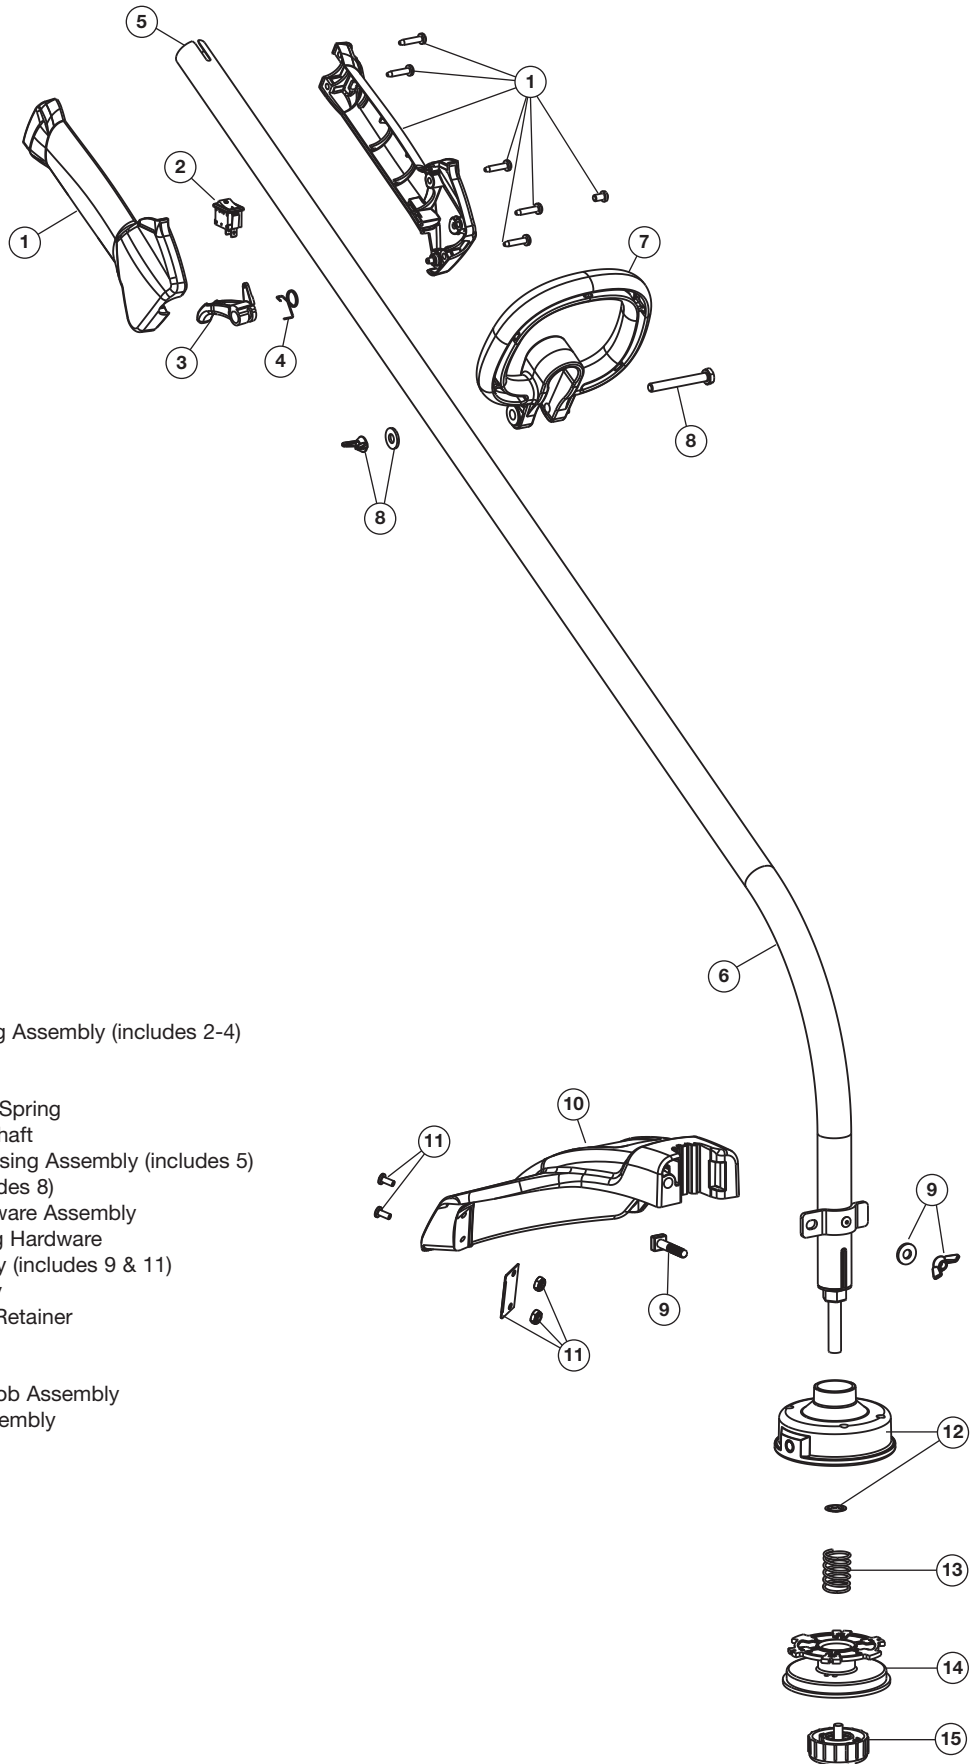

REPLACEMENT PARTS - MODEL BL110

2-CYCLE GAS TRIMMER

PPN 41BD110G965

Item	Part No.	Description	Item	Part No.	Description
1	753-06194	Rear Cover Assembly (includes 2 & 3)	19	791-182723	Crankcase Bolt
2	791-181345	Cover Screw	20	753-06275	Crankcase O-Ring
3	791-181862	Housing Screw	21	753-06189	Insulator Assembly (includes 22 & 23)
4	753-06174	O-Ring	22	753-06184	Insulator O-Ring
5	753-06175	Flywheel Assembly	23	753-06185	Carburetor O-Ring
6	753-06247	Washer	24	753-06190	Carburetor
7	753-06218	Spacer	25	753-06415	Aircleaner Cover Assembly (includes 26)
8	753-06195	Starter Housing (includes 3 & 13)	26	753-06417	Aircleaner Filter
9	753-06180	Starter Clutch Assembly	27	753-06188	Throttle Cable
10	753-06181	Clutch Cover (includes 2)	28	753-06187	Lead Wires
11	753-06418	Muffler Assembly (includes 12 & 33)	29	791-182519	Anti-rotation Screw
12	753-06419	Muffler Gasket	30	753-04003	Clamp Screw
13	791-182366	U-shaped Nut	31	791-180217	Clamp Nut
14	753-06183	Fuel Tank Assembly (includes 15 & 16)	32	753-06253	Air Cleaner Gasket
15	791-181930	Tank Screw	33	753-06294	Muffler Screws
16	791-182612	Fuel Cap	*	753-06416	Short Block Assembly (includes Crankcase, Cylinder, Piston, 4-7 & 17-20)
17	753-06420	Module Assembly			
18	753-06193	Spark Plug			

* Items Not Shown

REPLACEMENT PARTS - MODEL BL110
2-CYCLE GAS TRIMMER
 PPN 41BD110G965

Item	Part No.	Description
1	753-04234	Throttle Housing Assembly (includes 2-4)
2	791-182405	Switch
3	753-04119	Throttle Trigger
4	791-182690	Throttle Trigger Spring
5	753-06065	Flexible Drive Shaft
6	753-05748	Drive Shaft Housing Assembly (includes 5)
7	753-06198	D-Handle (includes 8)
8	753-06199	D-Handle Hardware Assembly
9	753-04282	Shield Mounting Hardware
10	753-04283	Shield Assembly (includes 9 & 11)
11	753-1191	Blade Assembly
12	753-04284	Outer Spool w/Retainer
13	791-610317B	Spring
14	753-1155	Inner Reel
15	791-153066B	Bump Head Knob Assembly
*	753-1156	Reel & Line Assembly
*	Items Not Shown	