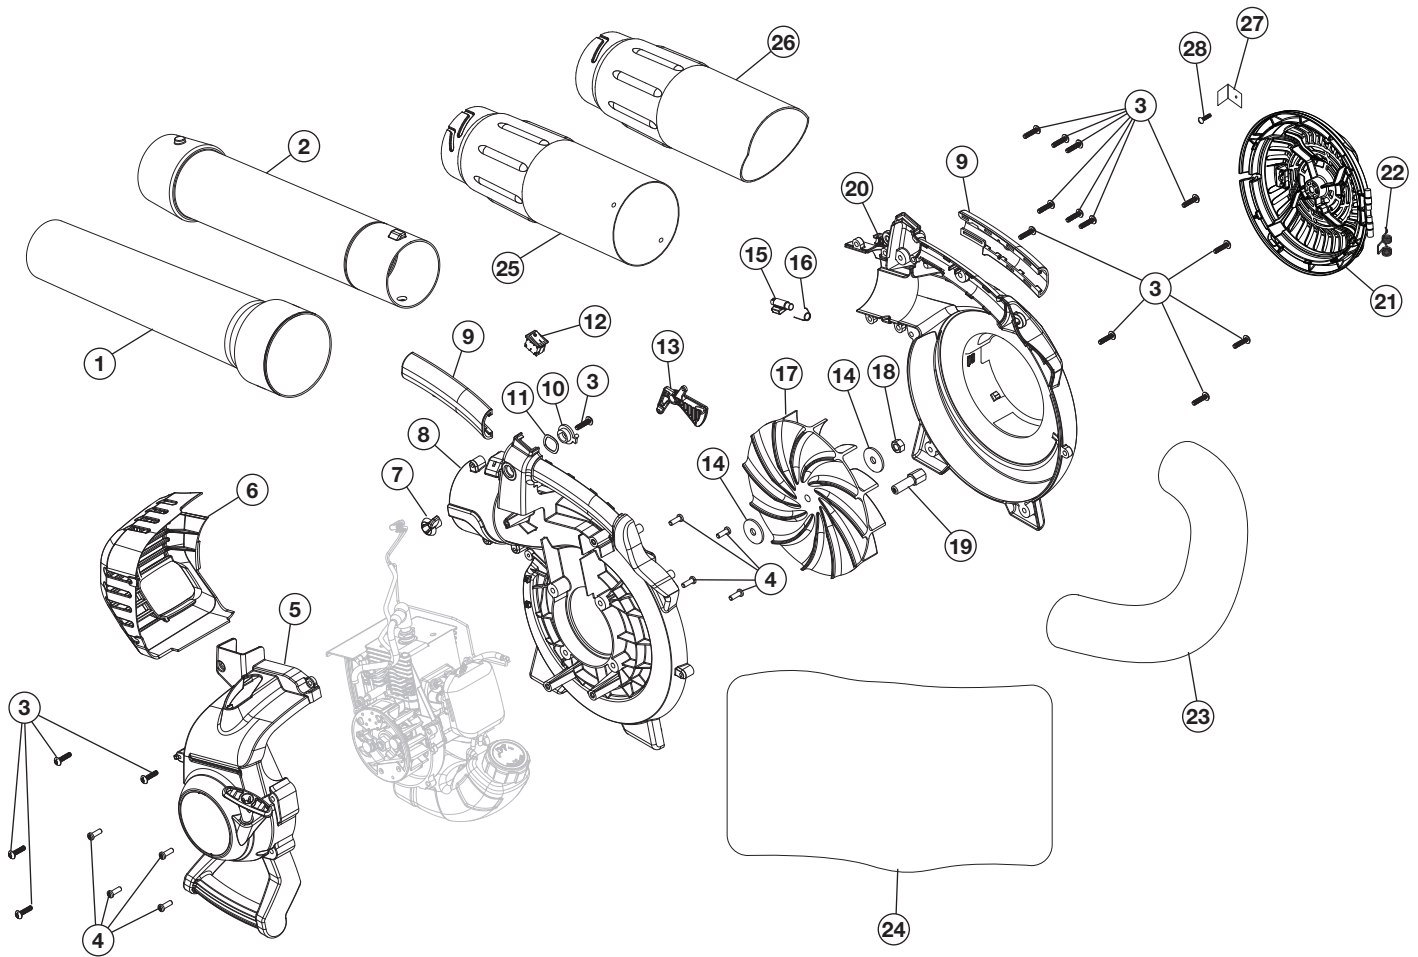

REPLACEMENT PARTS - MODEL YM2BV
2-CYCLE GAS BLOWER/VACUUM
 PPN 41BS2BVG901

Item	Part No.	Description
1	753-04620	Muffler Screws
2	753-06027	Muffler Assembly (includes 1 & 3)
3	753-05946	Muffler Gasket
4	753-05703	Screw
5	753-06193	Spark Plug
6	753-06252	Cylinder Gasket
7	753-06687	Shortblock Assembly (includes 4-6 & 8-11)
8	753-06175	Flywheel Assembly
9	753-04833	Washer
10	753-05687	Nut
11	753-06443	Module Assembly

Item	Part No.	Description
12	753-05949	Lead Wire
13	753-04595	Screw
14	753-06720	Fuel Tank Assembly (includes 13 & 15)
15	791-182529	Fuel Cap
16	753-06185	Insulator O-Ring
17	753-06189	Insulator Assembly (includes 16)
18	753-06253	Carburetor Gasket
19	753-06753	Carburetor Assembly (includes 18)
20	753-06689	Aircleaner Assembly (includes 21)
21	791-181757	Air Filter
22	753-06690	Throttle Cable

REPLACEMENT PARTS - MODEL YM2BV
2-CYCLE GAS BLOWER/VACUUM
 PPN 41BS2BVG901

<u>Item</u>	<u>Part No.</u>	<u>Description</u>
1	753-05937	Lower Tube
2	753-05936	Upper Tube
3	753-04595	Screw
4	791-181862	Screw
5	753-06926	Engine Cover Assembly (includes 3 & 4)
6	753-06694	Muffler Cover Assembly (includes 3)
7	753-05932	Outer Trigger Lock
8	753-06693	Impeller Housing
9	753-05919	Handle Grips
10	753-05924	Inner Trigger Lock
11	753-05925	Wavey Washer
12	791-182405	Switch
13	753-05930	Throttle Trigger
14	753-05928	Washer
15	753-05926	Latch Tube
16	753-05939	Latch Spring

<u>Item</u>	<u>Part No.</u>	<u>Description</u>
17	753-05929	Impeller
18	753-06701	Nut
19	753-06700	Adapter
20	753-06679	Impeller Housing
21	753-06699	Intake Cover
22	753-05918	Spring
23	753-06658	Elbow
24	753-06659	Bag
25	753-06660	Upper Vac Tube
26	753-06661	Lower Vac Tube
27	753-06696	Door Lock
28	753-1202	Screw