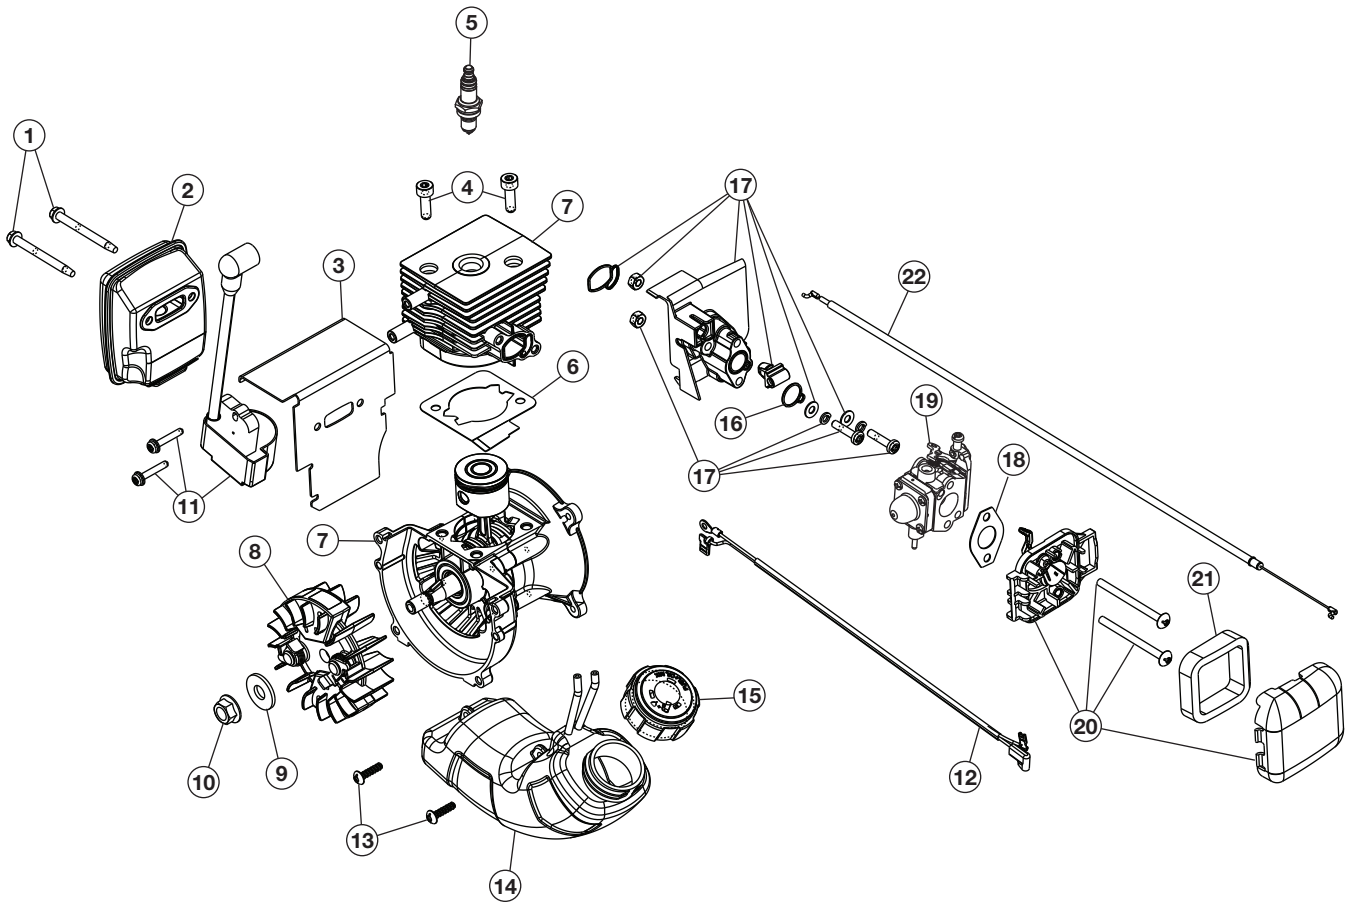

REPLACEMENT PARTS - MODEL YM2BV
2-CYCLE GAS BLOWER/VACUUM
 PPN 41BS2BVG901

Item	Part No.	Description
1	753-04620	Muffler Screws
2	753-06027	Muffler Assembly (includes 1 & 3)
3	753-05946	Muffler Gasket
4	753-05703	Screw
5	753-06193	Spark Plug
6	753-06252	Cylinder Gasket
7	753-06687	Shortblock Assembly (includes 4-6 & 8-11)
8	753-06175	Flywheel Assembly
9	753-04833	Washer
10	753-05687	Nut
11	753-06443	Module Assembly

Item	Part No.	Description
12	753-05949	Lead Wire
13	753-04595	Screw
14	753-06720	Fuel Tank Assembly (includes 13 & 15)
15	791-182529	Fuel Cap
16	753-06185	Insulator O-Ring
17	753-06189	Insulator Assembly (includes 16)
18	753-06253	Carburetor Gasket
19	753-06753	Carburetor Assembly (includes 18)
20	753-06689	Aircleaner Assembly (includes 21)
21	791-181757	Air Filter
22	753-06690	Throttle Cable

REPLACEMENT PARTS - MODEL YM2BV
2-CYCLE GAS BLOWER/VACUUM
 PPN 41BS2BVG901

<u>Item</u>	<u>Part No.</u>	<u>Description</u>
1	753-05937	Lower Tube
2	753-05936	Upper Tube
3	753-04595	Screw
4	791-181862	Screw
5	753-06926	Engine Cover Assembly (includes 3 & 4)
6	753-06694	Muffler Cover Assembly (includes 3)
7	753-05932	Outer Trigger Lock
8	753-06693	Impeller Housing
9	753-05919	Handle Grips
10	753-05924	Inner Trigger Lock
11	753-05925	Wavey Washer
12	791-182405	Switch
13	753-05930	Throttle Trigger
14	753-05928	Washer
15	753-05926	Latch Tube
16	753-05939	Latch Spring

<u>Item</u>	<u>Part No.</u>	<u>Description</u>
17	753-05929	Impeller
18	753-06701	Nut
19	753-06700	Adapter
20	753-06679	Impeller Housing
21	753-06699	Intake Cover
22	753-05918	Spring
23	753-06658	Elbow
24	753-06659	Bag
25	753-06660	Upper Vac Tube
26	753-06661	Lower Vac Tube
27	753-06696	Door Lock
28	753-1202	Screw