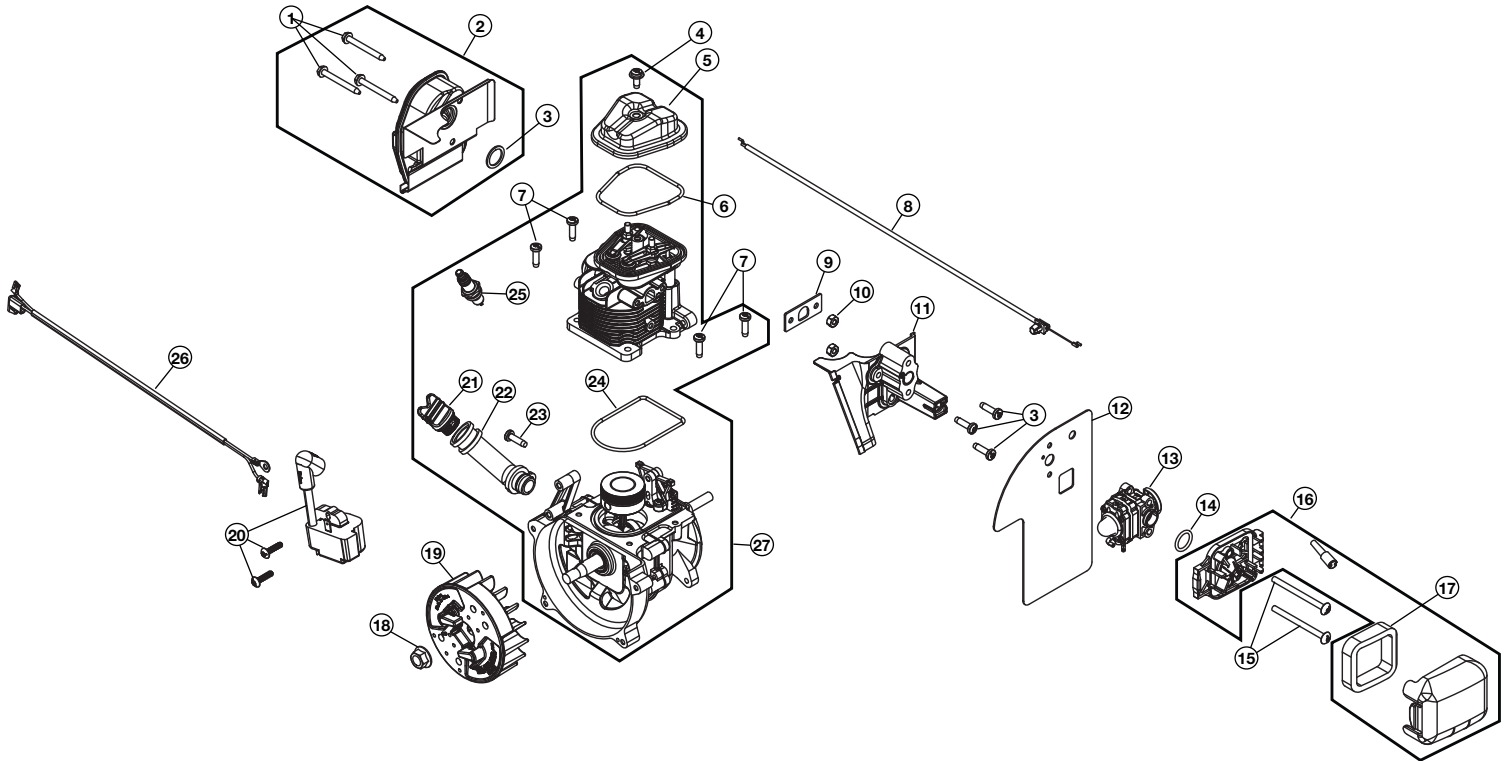

PARTS LIST

REPLACEMENT PARTS - MODEL 316.794831
4-CYCLE HANDHELD BLOWER

Item	Part No.	Description
1	753-05246	Muffler Screws
2	753-05900	Muffler Assembly (includes 1 & 3)
3	753-05244	Muffler Gasket
4	791-181025	Screw
5	753-05901	Rocker Cover
6	753-05902	O-Ring
7	791-181003	Screw
8	753-05903	Throttle Cable
9	753-05673	Insulator Gasket
10	753-05248	Nut
11	753-05904	Insulator
12	753-05905	Carburetor Gasket
13	753-05908	Carburetor
14	791-181751	Carburetor O-Ring
15	753-05253	Screw
16	753-04223	Air Cleaner Assembly (includes 17)
17	791-181757	Air Filter
18	753-05687	Nut
19	753-05906	Flywheel Assembly
20	753-05907	Module
21	753-05400	Oil Plug
22	753-05909	Oil Fill Tube
23	753-05377	Screw
24	753-05910	O-Ring
25	753-05784	Spark Plug
26	753-05911	Lead Wire
27	753-06509	Shortblock Assembly (includes 4-7 & 21-25)

PARTS LIST

**REPLACEMENT PARTS - MODEL 316.794831
4-CYCLE HANDHELD BLOWER**

Item	Part No.	Description
1	753-05917	Intake Cover
2	753-05918	Spring
3	753-04595	Screw
4	753-05919	Handle Grips
5	753-05920	Impeller Housing (includes 4)
6	753-05926	Latch Tube
7	753-05927	Nut
8	753-06444	Washer
9	753-05929	Impeller
10	753-05930	Throttle Trigger
11	791-181003	Screw
12	753-05931	Muffler Cover (includes 3)
13	753-05924	Inner Trigger Lock
14	753-05925	Wavey Washer
15	791-182405	Switch
16	753-05921	Impeller Housing (includes 4)
17	753-05932	Outer Trigger Lock
18	753-05289	Fuel Cap
19	753-05933	Fuel Tank Assembly (includes 18)
20	753-05934	Engine Cover Assembly (includes 3, 21 & 22)
21	753-05935	Spark Plug Cover
22	753-05377	Screw
23	753-05936	Upper Tube
24	753-05937	Lower Tube
25	753-05938	Flare Tube
26	753-05939	Latch Spring
27	753-05964	Wire Ground
28	753-05965	Strap Ground
29	753-1202	Screw