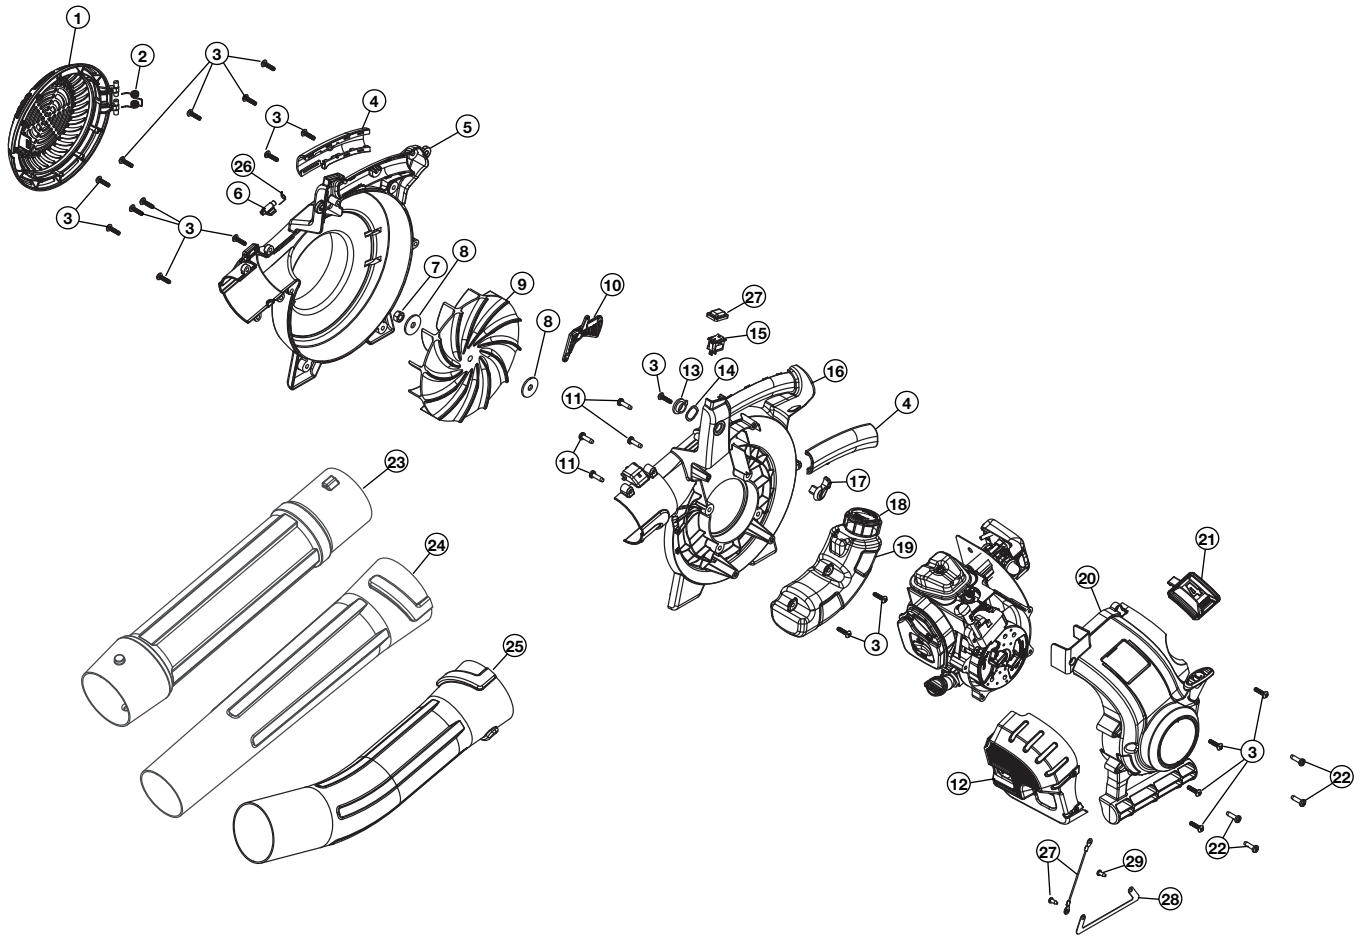

PARTS LIST

REPLACEMENT PARTS - MODEL 316.794831
4-CYCLE HANDHELD BLOWER

Item	Part No.	Description
1	753-05246	Muffler Screws
2	753-05900	Muffler Assembly (includes 1 & 3)
3	753-05244	Muffler Gasket
4	791-181025	Screw
5	753-05901	Rocker Cover
6	753-05902	O-Ring
7	791-181003	Screw
8	753-05903	Throttle Cable
9	753-05673	Insulator Gasket
10	753-05248	Nut
11	753-05904	Insulator
12	753-05905	Carburetor Gasket
13	753-05908	Carburetor
14	791-181751	Carburetor O-Ring
15	753-05253	Screw
16	753-04223	Air Cleaner Assembly (includes 17)
17	791-181757	Air Filter
18	753-05687	Nut
19	753-05906	Flywheel Assembly
20	753-05907	Module
21	753-05400	Oil Plug
22	753-05909	Oil Fill Tube
23	753-05377	Screw
24	753-05910	O-Ring
25	753-05784	Spark Plug
26	753-05911	Lead Wire
27	753-06509	Shortblock Assembly (includes 4-7 & 21-25)

PARTS LIST

**REPLACEMENT PARTS - MODEL 316.794831
4-CYCLE HANDHELD BLOWER**

Item	Part No.	Description
1	753-05917	Intake Cover
2	753-05918	Spring
3	753-04595	Screw
4	753-05919	Handle Grips
5	753-05920	Impeller Housing (includes 4)
6	753-05926	Latch Tube
7	753-05927	Nut
8	753-06444	Washer
9	753-05929	Impeller
10	753-05930	Throttle Trigger
11	791-181003	Screw
12	753-05931	Muffler Cover (includes 3)
13	753-05924	Inner Trigger Lock
14	753-05925	Wavey Washer
15	791-182405	Switch
16	753-05921	Impeller Housing (includes 4)
17	753-05932	Outer Trigger Lock
18	753-05289	Fuel Cap
19	753-05933	Fuel Tank Assembly (includes 18)
20	753-05934	Engine Cover Assembly (includes 3, 21 & 22)
21	753-05935	Spark Plug Cover
22	753-05377	Screw
23	753-05936	Upper Tube
24	753-05937	Lower Tube
25	753-05938	Flare Tube
26	753-05939	Latch Spring
27	753-05964	Wire Ground
28	753-05965	Strap Ground
29	753-1202	Screw