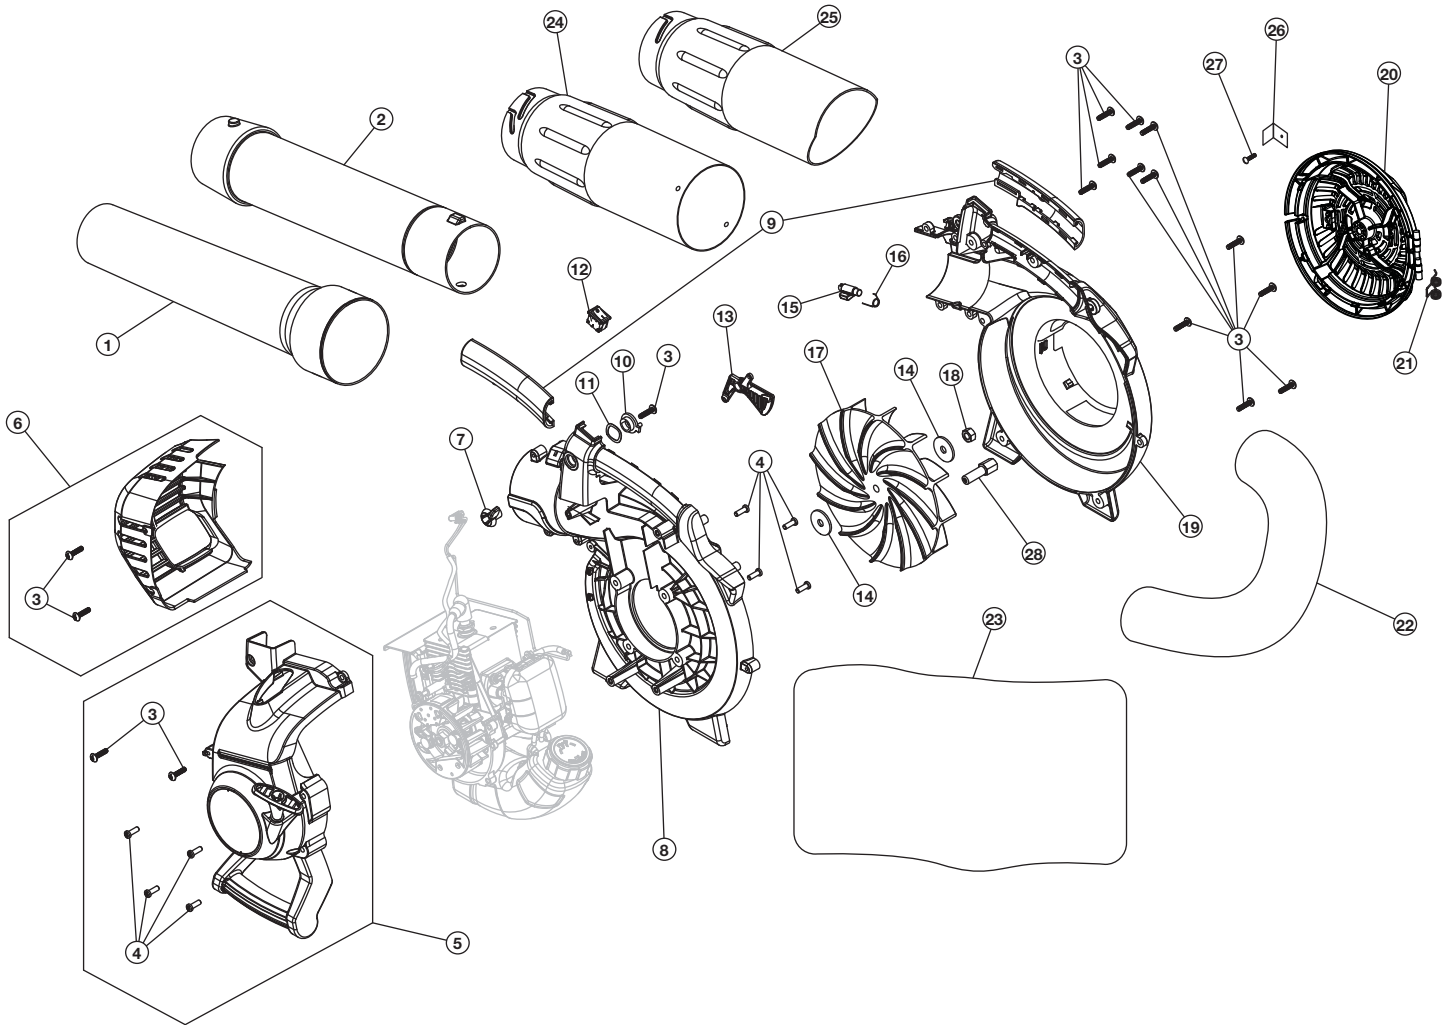

PARTS LIST

REPLACEMENT PARTS - MODEL 316.794720
2-CYCLE ELECTRIC START CAPABLE HANDHELD BLOWER / VACUUM

Item	Part No.	Description	Item	Part No.	Description
1	753-04620	Muffler Screws	12	753-05949	Lead Wire
2	753-06027	Muffler Assembly (includes 1 & 3)	13	753-04595	Screw
3	753-05946	Muffler Gasket	14	753-06720	Fuel Tank Assembly (includes 13 & 15)
4	753-05703	Screw	15	791-182529	Fuel Cap
5	753-06193	Spark Plug	16	753-06185	Insulator Gasket
6	753-06252	Cylinder Gasket	17	753-06189	Insulator Assembly (includes 16)
7	753-06687	Shortblock Assembly (includes 4-6 & 8-11)	18	753-06253	Carburetor Gasket
8	753-06175	Flywheel Assembly	19	753-06442	Carburetor Assembly (includes 18)
9	753-04833	Washer	20	753-05725	Aircleaner Assembly (includes 21)
10	753-05687	Nut	21	791-181757	Air Filter
11	753-06443	Module Assembly	22	753-06709	Throttle Cable

PARTS LIST

REPLACEMENT PARTS - MODEL 316.794720
2-CYCLE ELECTRIC START CAPABLE HANDHELD BLOWER / VACUUM

Item	Part No.	Description
1	753-05937	Lower Tube
2	753-05936	Upper Tube
3	753-04595	Screw
4	791-181862	Screw
5	753-06697	Engine Cover Assembly (includes 3 & 4)
6	753-06698	Muffler Cover Assembly (includes 3)
7	753-05932	Outer Trigger Lock
8	753-06693	Impeller Housing
9	753-06711	Handle Grips
10	753-05924	Inner Trigger Lock
11	753-05925	Wavey Washer
12	791-182405	Switch
13	753-05930	Throttle Trigger
14	753-05928	Washer
15	753-05926	Latch Tube
16	753-05939	Latch Spring

Item	Part No.	Description
17	753-05929	Impeller
18	753-06701	Nut
19	753-06679	Impeller Housing
20	753-06699	Intake Cover
21	753-05918	Spring
22	753-06658	Elbow
23	753-06659	Bag
24	753-06660	Upper Vac Tube
25	753-06661	Lower Vac Tube
26	753-06696	Door Lock
27	753-1202	Screw
28	753-06700	Adapter