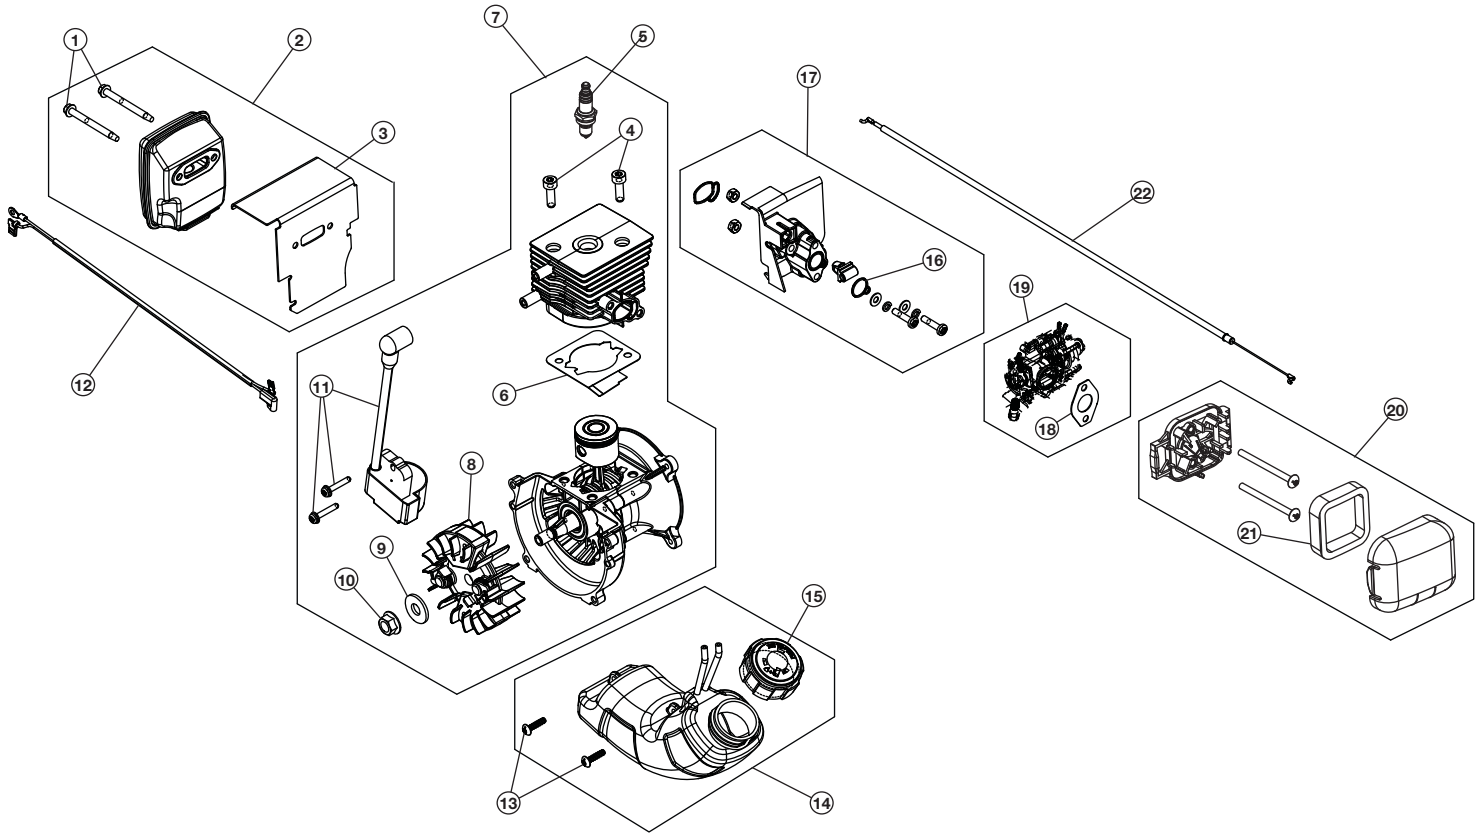

PARTS LIST

REPLACEMENT PARTS - MODEL 316.794720
2-CYCLE ELECTRIC START CAPABLE HANDHELD BLOWER / VACUUM

Item	Part No.	Description	Item	Part No.	Description
1	753-04620	Muffler Screws	12	753-05949	Lead Wire
2	753-06027	Muffler Assembly (includes 1 & 3)	13	753-04595	Screw
3	753-05946	Muffler Gasket	14	753-06720	Fuel Tank Assembly (includes 13 & 15)
4	753-05703	Screw	15	791-182529	Fuel Cap
5	753-06193	Spark Plug	16	753-06185	Insulator Gasket
6	753-06252	Cylinder Gasket	17	753-06189	Insulator Assembly (includes 16)
7	753-06687	Shortblock Assembly (includes 4-6 & 8-11)	18	753-06253	Carburetor Gasket
8	753-06175	Flywheel Assembly	19	753-06442	Carburetor Assembly (includes 18)
9	753-04833	Washer	20	753-05725	Aircleaner Assembly (includes 21)
10	753-05687	Nut	21	791-181757	Air Filter
11	753-06443	Module Assembly	22	753-06709	Throttle Cable

PARTS LIST

REPLACEMENT PARTS - MODEL 316.794720
2-CYCLE ELECTRIC START CAPABLE HANDHELD BLOWER / VACUUM

Item	Part No.	Description
1	753-05937	Lower Tube
2	753-05936	Upper Tube
3	753-04595	Screw
4	791-181862	Screw
5	753-06697	Engine Cover Assembly (includes 3 & 4)
6	753-06698	Muffler Cover Assembly (includes 3)
7	753-05932	Outer Trigger Lock
8	753-06693	Impeller Housing
9	753-06711	Handle Grips
10	753-05924	Inner Trigger Lock
11	753-05925	Wavey Washer
12	791-182405	Switch
13	753-05930	Throttle Trigger
14	753-05928	Washer
15	753-05926	Latch Tube
16	753-05939	Latch Spring

Item	Part No.	Description
17	753-05929	Impeller
18	753-06701	Nut
19	753-06679	Impeller Housing
20	753-06699	Intake Cover
21	753-05918	Spring
22	753-06658	Elbow
23	753-06659	Bag
24	753-06660	Upper Vac Tube
25	753-06661	Lower Vac Tube
26	753-06696	Door Lock
27	753-1202	Screw
28	753-06700	Adapter