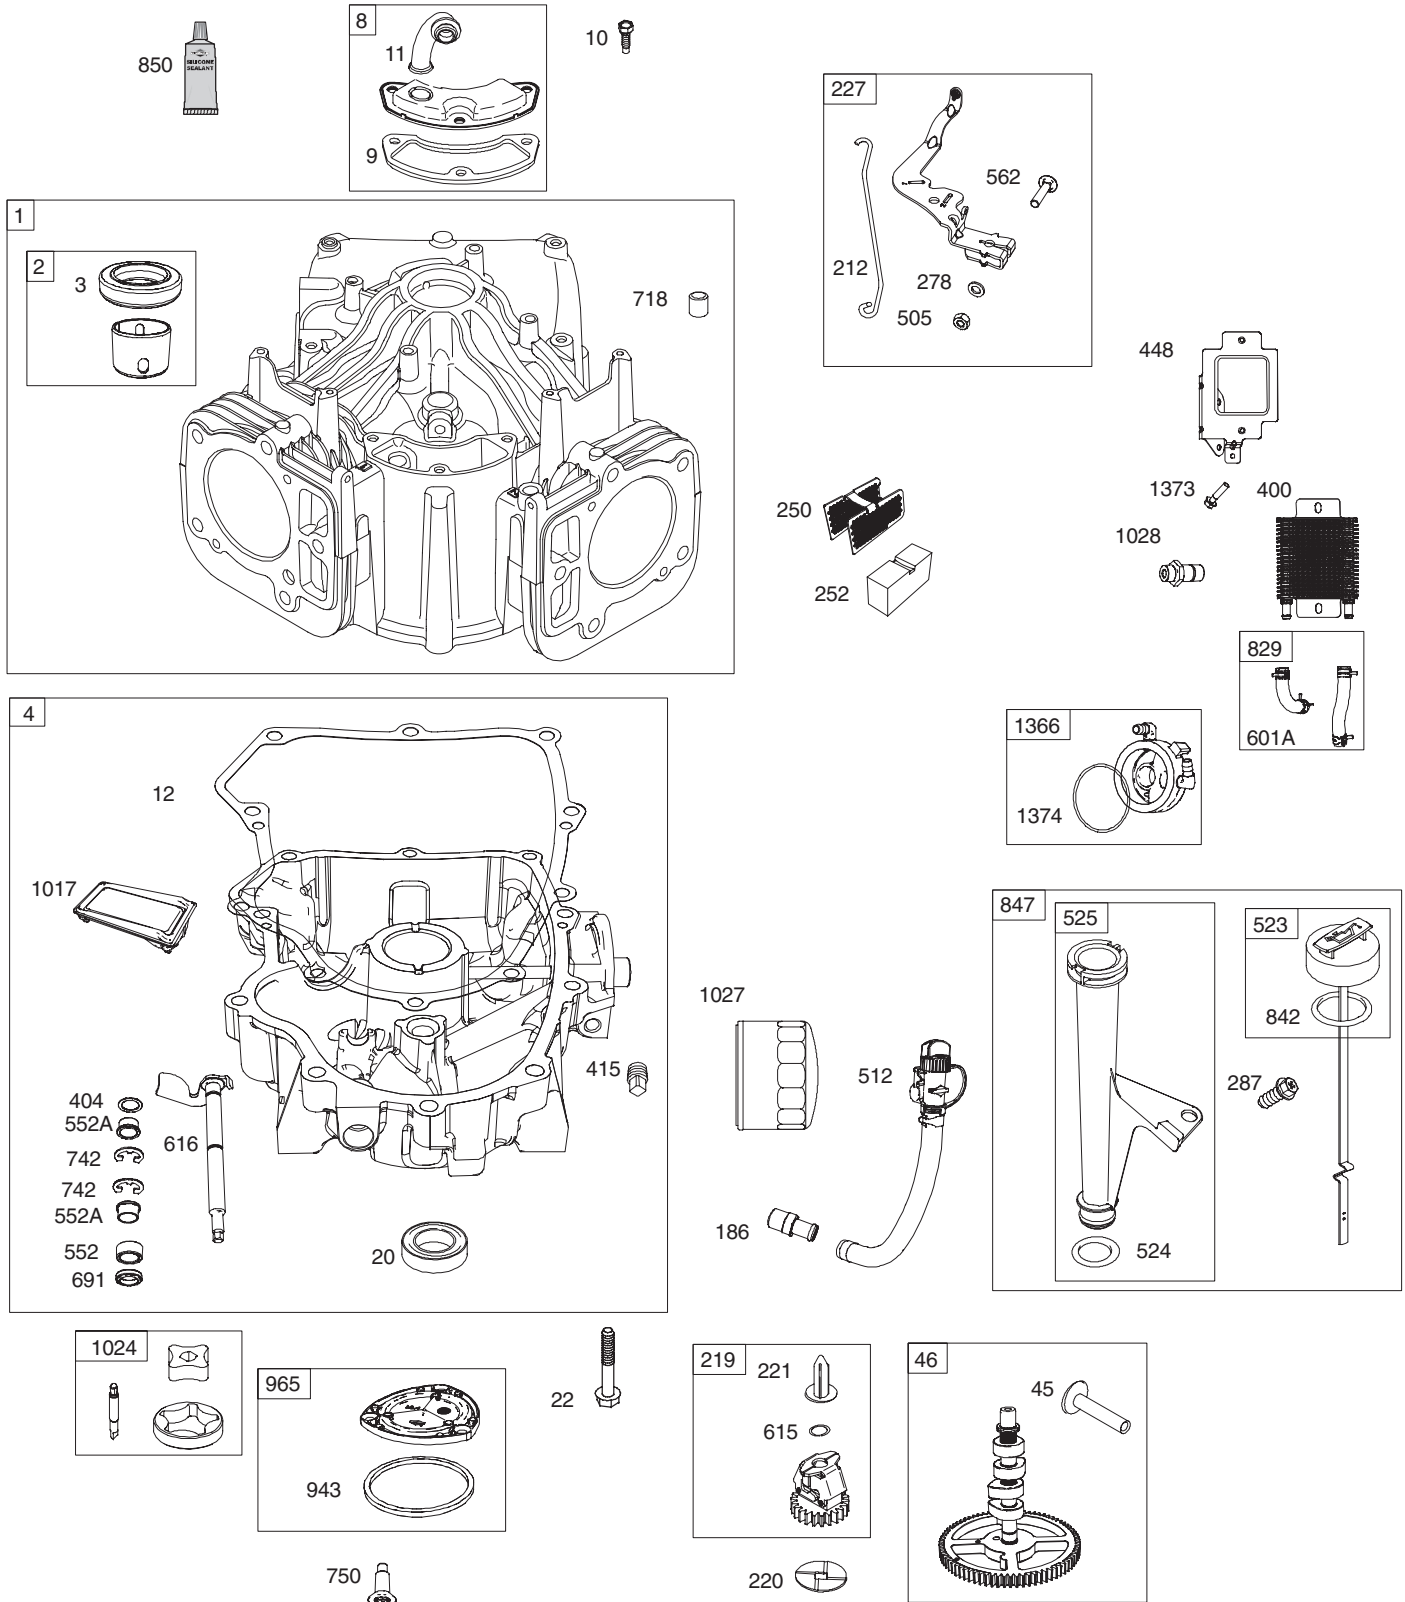

PARTS LIST

Deck — Model No. 247.289841

Ref. No.	Part No.	Description
1	12650	Height Adjust Bracket
2	96606	Retainer Hook Bracket
3	918-04608A	Spindle Assembly
4	683-0254B-4028	Deck Hanger Bracket Assembly
5	983-04585-4028	Deck Assembly
6	683-0459-0637	Idler Assembly
7	703-2093-0637	Inner Baffle
8	703-3279-4028	Deflector Chute Stop
9	710-04095	Hex Screw, 3/8-16:1.00
10	710-04484	Taptite Screw, 5/16-18:.750
11	710-0521	Hex Screw, 3/8-16:3.00
12	710-0528	Hex Screw, 5/16-18:1.25
13	710-0597	Hex Screw, 1/4-20:1.00
14	710-0623	Taptite Screw, 3/8-16:0.750
15	710-0859	Hex Screw, 3/8-16:2.50
16	710-3103	Hex Screw, 5/16-18:2.00
17	710-3168	Carriage Bolt, 3/8-16:1.00
18	710-3178	Carriage Bolt, 3/8-16:0.75
19	911-0332	Clevis Pin, .50 DIA x .78 LG
20	911-3314	Roller Pin, 1/2 DIA x 7.31 LG
21	912-0206	Hex Nut, 1/2-13
22	712-0229	Push Nut, 3/8
23	712-04063	Flangelock Nut, 5/16-18
24	712-04065	Flangelock Nut, 3/8-16
25	712-0417A	Flange Nut, 5/8-18
26	912-0641	Hex Nut, M16-1.5 DIN 936
27	912-3010	Hex Nut, 5/16-18
28	712-3022	Hexlock Nut, Counterlock, 1/2-13
29	712-3083	Hexlock Nut, 1/2-13
30	914-0111	Cotter Pin, 3/32:1.0
31	914-0145	Click Pin, .092 x 1.64 LG
32	714-0162	Cotter Pin, 5/32:1.25
33	753-04070	Lynch Pin, .1875
34	750-1349A	Spacer, .79 x 1.82 x .55 LG
35	914-0470	Cotter Pin, 1/8 x 1.25
36	715-0108	Spring Pin, 1/4 DIA x 1.00 LG
37	917-04074	Deck Gear
38	921-04041	Water Nozzle Adaptor
39	731-0335	Deck Roller
40	731-05679	Front Roller

Ref. No.	Part No.	Description
41	732-04652	Compression Spring, .535 OD x 1.751 LG
42	732-04692	Extension Spring, .85 OD x 5.915 LG
43	732-0934	Extension Spring, 1.15 OD x 5.99 LG
44	734-04155	Deck Wheel
45	936-0119	Lock Washer, 5/16
46	936-0179	Flat Washer, .531 x 1.25 x .100
47	736-0225	Lock Washer, 5/8
48	936-0300	Flat Washer, .406 x .875 x .059
49	936-0921	Lock Washer, 1/2
50	737-04003D	Deck Water Nozzle
51	738-0295	Shaft, .750 x .4712
52	738-1229A	Shldr. Screw, .625 x 2.50:1/2-13
53	938-3056	Shoulder Bolt, .496 x 2.50:3/8-16
54	942-0677B	Blade
55	747-04938	Belt Keeper Rod
56	747-05141A	Deck Lift Rod
57	712-04064	Flangelock Nut, 1/4-20
58	747-05462	Anti-sway Rod
59	747-1116	Deck Release Handle Rod
60	950-0212	Spacer, .82 ID x 1.00 OD x .53
61	750-04597	Spacer, .380 x .900 x 1.313
62	750-0933	Spacer, .385 ID x .88 x .64
63	954-04083	V Belt
64	756-04129B	Idler Pulley, 4.25"DIA
65	783-04013A-0637	Pulley Stabilizer Bracket
66	783-04690B-0637	Deck Skirt
67	783-04726-0637	Stationary Idler Bracket
68	631-04070A	Chute Assembly
69	783-1470A-4028	RH Spindle Cover
70	783-1471-4028	LH Spindle Cover
71	711-04565	Hinge Pin
72	732-04372	Torsion Spring, .44 ID x 2.0
73	783-05030	Chute Bracket
74	756-04213	Deck Pulley
75	937-3000	Lube Fitting
76	738-1197	Spindle Shaft, 6.95 LG
77	941-0919	Ball Bearing, .787 ID x 1.85 OD x .551
78	748-0160A	Spacer, .790 ID x 1.25 OD x .175
79	750-1000	Spacer, .80 x 1.10 x 1.322 LG

PARTS LIST

Craftsman Engine Model 49M777-0853-G5 For Model 247.289841

48 SHORT BLOCK

1058 OPERATOR'S MANUAL

1329 REPLACEMENT ENGINE

1330 REPAIR MANUAL