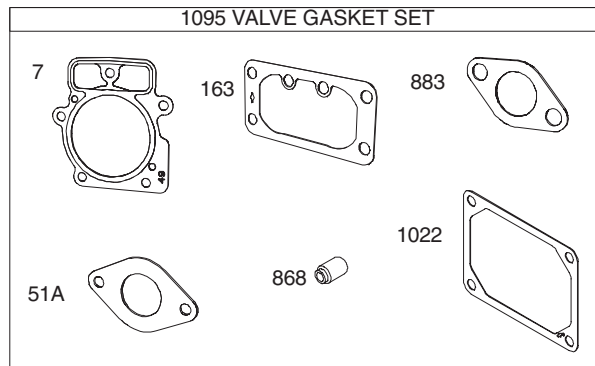

PARTS LIST

Craftsman Engine Model 49M777-0853-G5 For Model 247.289841

Ref. No.	Part No.	Description	Ref. No.	Part No.	Description
1	96908	Cylinder Assembly	75	691056	Washer (Flywheel)
2	499585	Bushing/Seal Kit (Magneto Side)	95	690718	Screw (Throttle Valve)
3	391086s	Seal-Oil (Magneto Side)	98	699721	Kit-Idle Speed
4	797502	Sump-Engine	104	694918	Pin-Float Hinge
5	799088	Head-Cylinder (Cylinder 1)	105	797410	Valve-Float Needle
5A	799089	Head-Cylinder (Cylinder 2)	108	699723	Valve-Choke
7	796851	Gasket-Cylinder Head	117	842633	Jet-Main (Standard) (Left and Right Jet)
8	792185	Breather Assembly	118	842082	Jet-Main (High Altitude) (Left and Right Jet)
9	690937	Gasket-Breather	121	796919	Kit-Carburetor Overhaul
10	697551	Screw (Breather Assembly)	122	796877	Spacer-Carburetor
11	792184	Tube-Breather	125	796870	Carburetor
12	697227	Gasket-Crankcase	130	796875	Valve-Throttle
13	793988	Screw (Cylinder Head)	131	796872	Kit-Throttle Shaft
16	796857	Crankshaft	133	699724	Float-Carburetor
20	795387	Seal-Oil (PTO Side)	135	699729	Tube-Fuel Transfer
22	694966	Screw (Crankcase Cover/Sump)	137	690994	Gasket-Float Bowl
23	691053	Flywheel	141	796228	Kit-Choke Shaft
24	796335	Key-Flywheel (Steel)	142	796871	Nozzle-Carburetor
25	796909	Piston Assembly (Standard)	146	690979	Key-Timing
	796910	Piston Assembly (.020" Oversize)	150	690995	Gasket-Nozzle
26	796911	Ring Set (Standard)	163	691001	Gasket-Air Cleaner
	796912	Ring Set (.020" Oversize)	186	796532	Connector-Hose (Oil Drain Hose)
27	690975	Lock-Piston Pin	186A	845141	Connector-Hose (EVAP System)
28	696581	Pin-Piston	186B	799158	Connector-Hose (EVAP System)
29	796209	Rod-Connecting	187	791766	Line-Fuel (Cut to Required Length)
32	690976	Screw (Connecting Rod)	188	697551	Screw (Control Bracket)
33	793557	Valve-Exhaust	192	690083	Adjuster-Rocker Arm
34	793556	Valve-Intake	197	697820	Screw (Back Plate)
35	694865	Spring-Valve (Intake)	209	798921	Spring-Governor (Orange)
36	694865	Spring-Valve (Exhaust)	211	691019	Spring-Governed Idle (No Color)
42	499586	Keeper-Valve	212	695238	Link-Throttle
45	690977	Tappet-Valve	216	796879	Link-Choke
46	796853	Camshaft	217	695409	Spring-Choke Return
48	797511	Short Block	219	793338	Gear-Governor
50	796878	Manifold-Intake	220	690412	Washer (Governor Gear)
51	796876	Gasket-Intake	221	841026	Cup-Governor
51A	690949	Gasket-Intake	222	798916	Bracket-Control
53	690951	Stud (Carburetor)	227	798856	Lever-Governor Control
54	699816	Screw (Intake Manifold)	231	690718	Screw (Choke Valve)
73	494439	Screen-Rotating	240	695666	Filter-Fuel
74	698425	Screw (Rotating Screen)	250	690957	Retainer-Breather