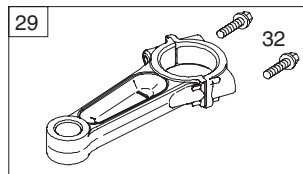

PARTS LIST

Craftsman Engine Model 49M777-0853-G5 For Model 247.289841

24