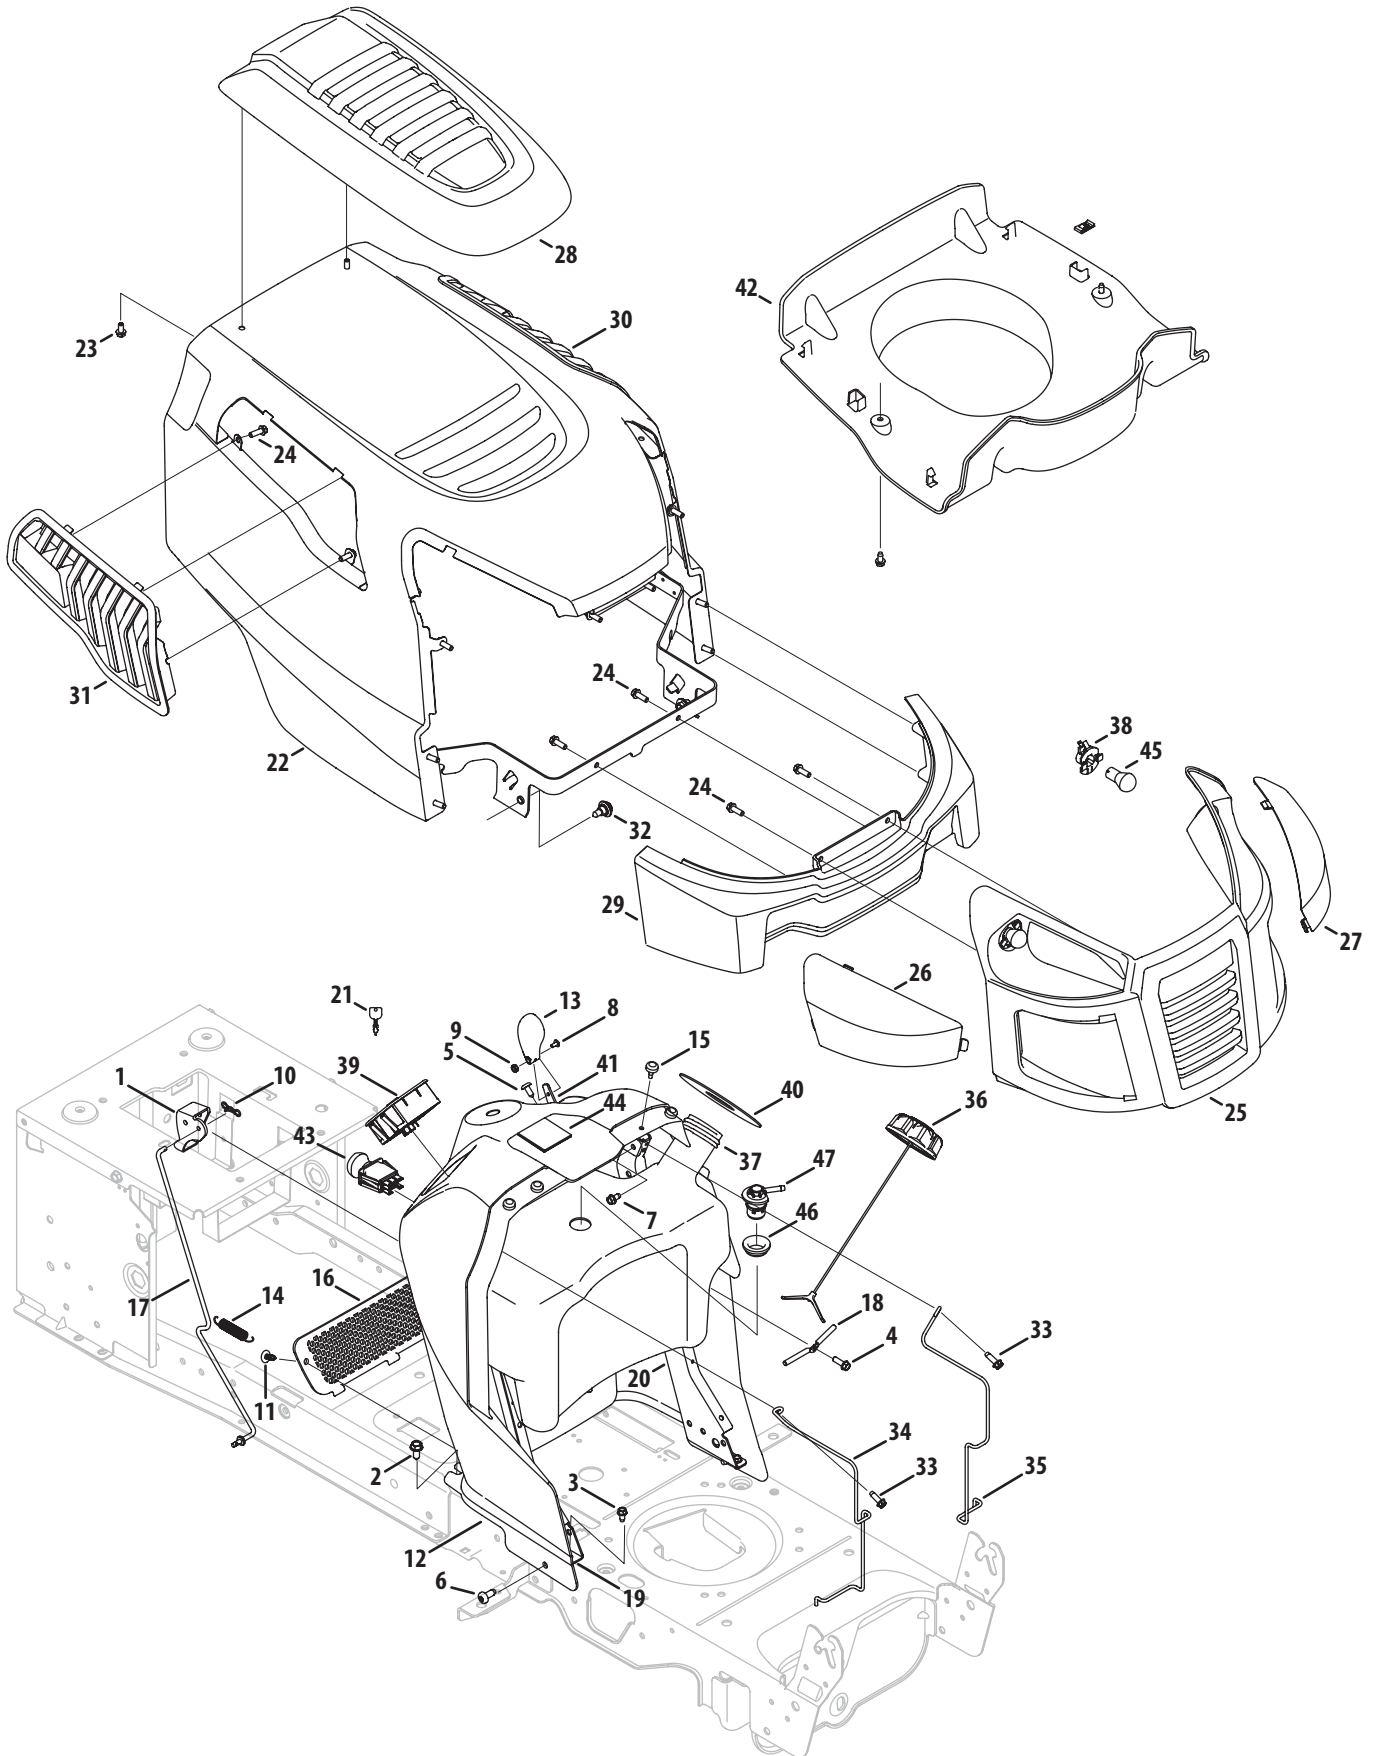

PARTS LIST

Steering and Axle — Model No. 247.289841

PARTS LIST

Steering and Axle — Model No. 247.289841

Ref. No.	Part No.	Description
1	710-04095	Hex Head Screw, 3/8-16:1.00
2	710-0514	Hex Head Screw, 3/8-16:1.00
3	710-0643	Hex Head Screw, 5/16-18:1.00
4	711-04998	LH Drag Link
5	711-04999	RH Drag Link
6	912-0240	Jam Nut, 7/16-20
7	712-04065	Flangelock Nut, 3/8-16
8	712-0459	Flangelock Nut, 7/16-20
9	712-3004A	Flangelock Nut, 5/16-18
10	717-1550F	Steering Gear
11	717-1554	Steering Pinion Gear
12	923-0448A	Ball Joint, 7/16-20
13	936-3004	Flat Washer, .406 x .875 x .105
14	736-3084	Flat Washer, .51 x 1.12 x .06
15	783-06043-0637	Steering Support Bracket
16	738-04263	Steering Shaft, .625 OD x 24.25 LG
17	738-04363	Shoulder Spacer, .385 x 1.25 x .3025
18	738-04364B	Spacer, .38 x 1.375
19	741-04237B	Hex Flange Bearing 5/8 PM
20	938-04040-0637	RH Axle Assembly

PARTS LIST

Hood and Dash — Model No. 247.289841

PARTS LIST

Hood and Dash — Model No. 247.289841

Ref. No.	Part No.	Description
1	631-04353P	Dash Lever
2	710-04484	Taptite Screw, Lock Washer, 5/16-18:.750
3	710-0599	Taptite Screw, Lock Washer, 1/4-20:0.500
4	710-0895	Hi-Lo Screw, Lock Washer, 1/4-15:0.750
5	710-1017	Screw, 1/4-14:0.625
6	710-1611B	Taptite Screw, 5/16-18:0.750
7	710-1652	Taptite Screw, 1/4-20 x .625
8	710-3217	Machine Screw, #8-32:0.375
9	712-0142	Hex Nut, #8-32:GRA
10	714-04040	Bow-tie Cotter Pin
11	726-3046	Ratchet Clip:.250 DIA
12	731-07456	Dash
13	731-07550	Control Knob
14	732-04580	Extension Spring, .500 DIA x 2.733 LG
15	735-0271A	Bumper
16	735-04076	Accessory Net
17	747-05280	Control Rod Latch
18	747-1196	Lever Rod
19	783-04285F-0637	RH Dash Support Plate
20	783-04323F-0637	LH Dash Support Plate
21	625-04124	Key (Set of 2)
22	683-04618-0691	Hood Assembly
23	710-04187	Hi-lo Screw, Lock Washer, 1/4-15:0.50
24	710-05108	Screw, Lock Washer, 1/4 DIA:.750
25	931-07457	Grill