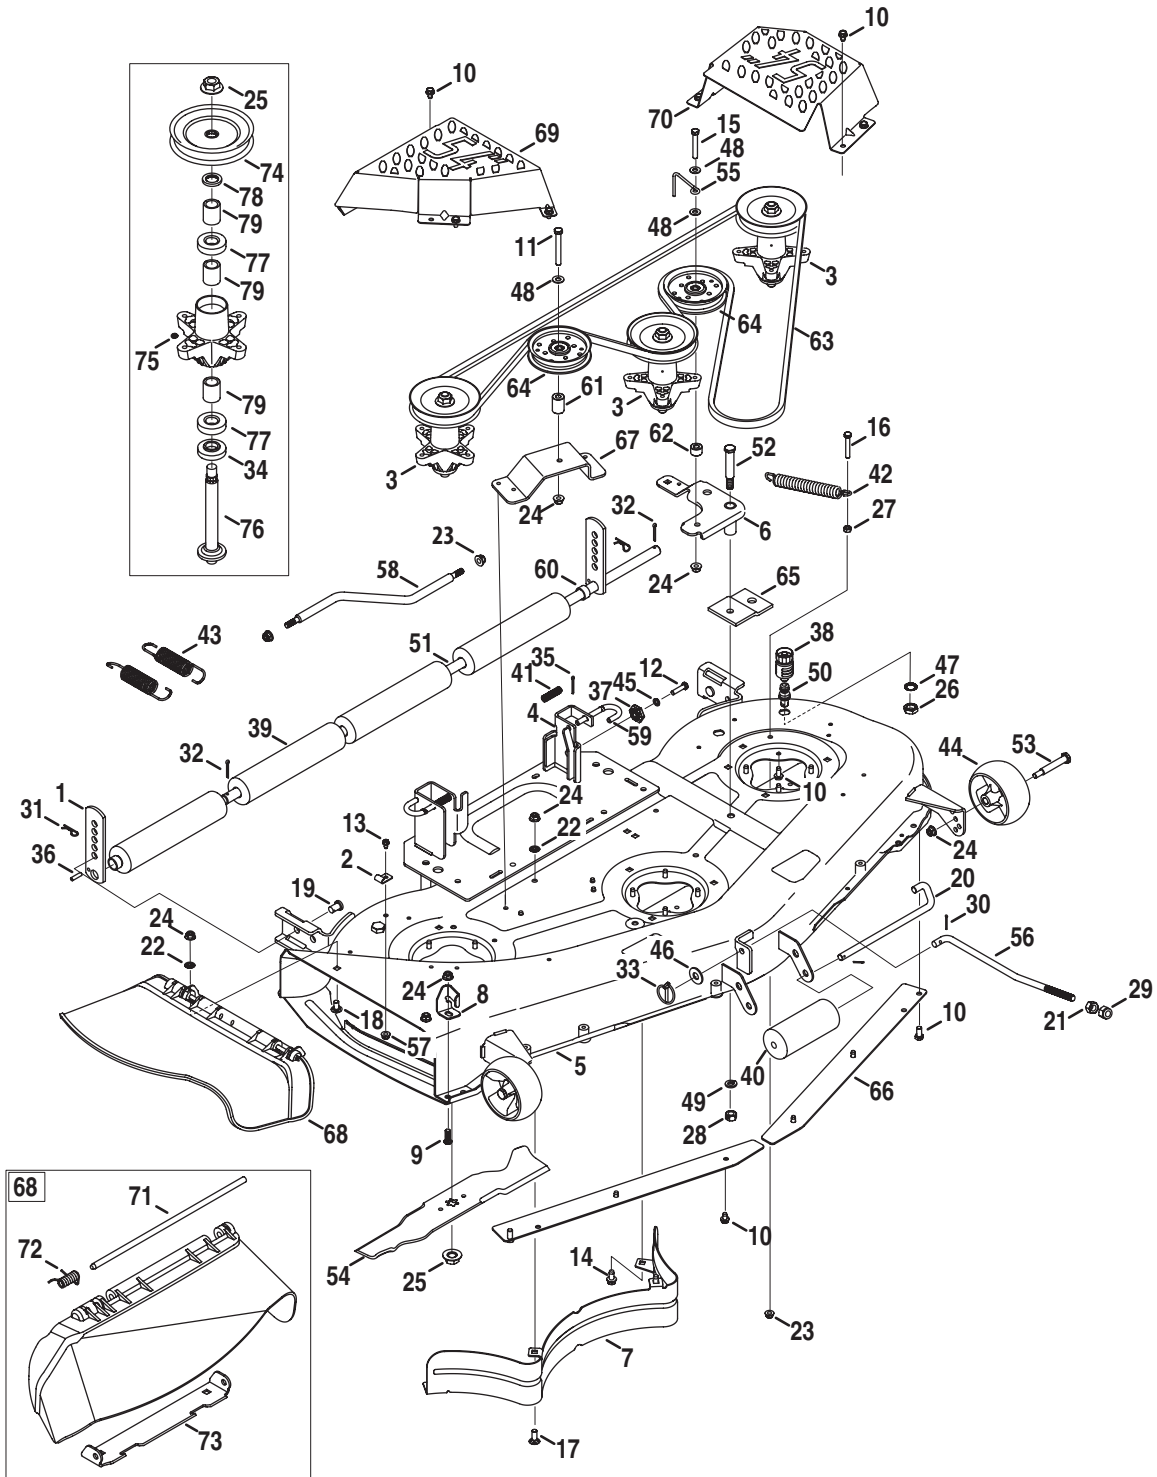

PARTS LIST

Deck — Model No. 247.289841

PARTS LIST

Deck — Model No. 247.289841

Ref. No.	Part No.	Description
1	12650	Height Adjust Bracket
2	96606	Retainer Hook Bracket
3	918-04608A	Spindle Assembly
4	683-0254B-4028	Deck Hanger Bracket Assembly
5	983-04585-4028	Deck Assembly
6	683-0459-0637	Idler Assembly
7	703-2093-0637	Inner Baffle
8	703-3279-4028	Deflector Chute Stop
9	710-04095	Hex Screw, 3/8-16:1.00
10	710-04484	Taptite Screw, 5/16-18:.750
11	710-0521	Hex Screw, 3/8-16:3.00
12	710-0528	Hex Screw, 5/16-18:1.25
13	710-0597	Hex Screw, 1/4-20:1.00
14	710-0623	Taptite Screw, 3/8-16:0.750
15	710-0859	Hex Screw, 3/8-16:2.50
16	710-3103	Hex Screw, 5/16-18:2.00
17	710-3168	Carriage Bolt, 3/8-16:1.00
18	710-3178	Carriage Bolt, 3/8-16:0.75
19	911-0332	Clevis Pin, .50 DIA x .78 LG
20	911-3314	Roller Pin, 1/2 DIA x 7.31 LG
21	912-0206	Hex Nut, 1/2-13
22	712-0229	Push Nut, 3/8
23	712-04063	Flangelock Nut, 5/16-18
24	712-04065	Flangelock Nut, 3/8-16
25	712-0417A	Flange Nut, 5/8-18
26	912-0641	Hex Nut, M16-1.5 DIN 936
27	912-3010	Hex Nut, 5/16-18
28	712-3022	Hexlock Nut, Counterlock, 1/2-13
29	712-3083	Hexlock Nut, 1/2-13
30	914-0111	Cotter Pin, 3/32:1.0
31	914-0145	Click Pin, .092 x 1.64 LG
32	714-0162	Cotter Pin, 5/32:1.25
33	753-04070	Lynch Pin, .1875
34	750-1349A	Spacer, .79 x 1.82 x .55 LG
35	914-0470	Cotter Pin, 1/8 x 1.25
36	715-0108	Spring Pin, 1/4 DIA x 1.00 LG
37	917-04074	Deck Gear
38	921-04041	Water Nozzle Adaptor
39	731-0335	Deck Roller
40	731-05679	Front Roller

Ref. No.	Part No.	Description
41	732-04652	Compression Spring, .535 OD x 1.751 LG
42	732-04692	Extension Spring, .85 OD x 5.915 LG
43	732-0934	Extension Spring, 1.15 OD x 5.99 LG
44	734-04155	Deck Wheel
45	936-0119	Lock Washer, 5/16
46	936-0179	Flat Washer, .531 x 1.25 x .100
47	736-0225	Lock Washer, 5/8
48	936-0300	Flat Washer, .406 x .875 x .059
49	936-0921	Lock Washer, 1/2
50	737-04003D	Deck Water Nozzle
51	738-0295	Shaft, .750 x .4712
52	738-1229A	Shldr. Screw, .625 x 2.50:1/2-13
53	938-3056	Shoulder Bolt, .496 x 2.50:3/8-16
54	942-0677B	Blade
55	747-04938	Belt Keeper Rod
56	747-05141A	Deck Lift Rod
57	712-04064	Flangelock Nut, 1/4-20
58	747-05462	Anti-sway Rod
59	747-1116	Deck Release Handle Rod
60	950-0212	Spacer, .82 ID x 1.00 OD x .53
61	750-04597	Spacer, .380 x .900 x 1.313
62	750-0933	Spacer, .385 ID x .88 x .64
63	954-04083	V Belt
64	756-04129B	Idler Pulley, 4.25"DIA
65	783-04013A-0637	Pulley Stabilizer Bracket
66	783-04690B-0637	Deck Skirt
67	783-04726-0637	Stationary Idler Bracket
68	631-04070A	Chute Assembly
69	783-1470A-4028	RH Spindle Cover
70	783-1471-4028	LH Spindle Cover
71	711-04565	Hinge Pin
72	732-04372	Torsion Spring, .44 ID x 2.0
73	783-05030	Chute Bracket
74	756-04213	Deck Pulley
75	937-3000	Lube Fitting
76	738-1197	Spindle Shaft, 6.95 LG
77	941-0919	Ball Bearing, .787 ID x 1.85 OD x .551
78	748-0160A	Spacer, .790 ID x 1.25 OD x .175
79	750-1000	Spacer, .80 x 1.10 x 1.322 LG