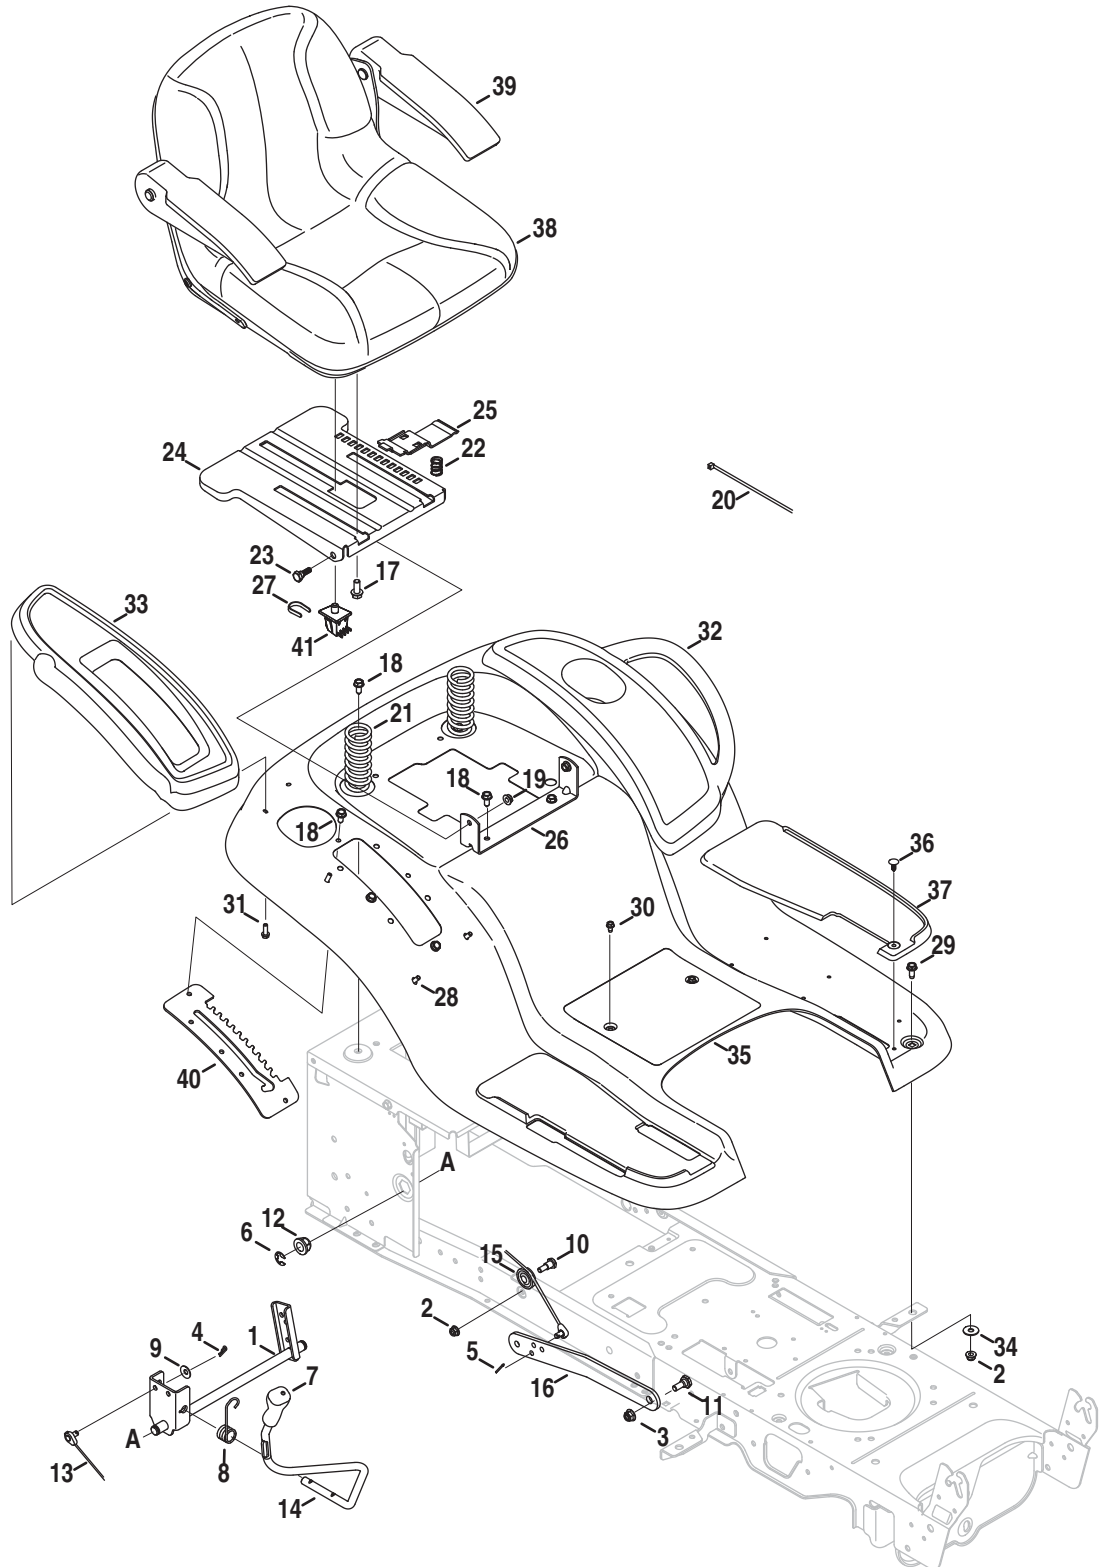

PARTS LIST

Hood and Dash — Model No. 247.289841

PARTS LIST

Hood and Dash — Model No. 247.289841

Ref. No.	Part No.	Description
1	631-04353P	Dash Lever
2	710-04484	Taptite Screw, Lock Washer, 5/16-18:.750
3	710-0599	Taptite Screw, Lock Washer, 1/4-20:0.500
4	710-0895	Hi-Lo Screw, Lock Washer, 1/4-15:0.750
5	710-1017	Screw, 1/4-14:0.625
6	710-1611B	Taptite Screw, 5/16-18:0.750
7	710-1652	Taptite Screw, 1/4-20 x .625
8	710-3217	Machine Screw, #8-32:0.375
9	712-0142	Hex Nut, #8-32:GRA
10	714-04040	Bow-tie Cotter Pin
11	726-3046	Ratchet Clip:.250 DIA
12	731-07456	Dash
13	731-07550	Control Knob
14	732-04580	Extension Spring, .500 DIA x 2.733 LG
15	735-0271A	Bumper
16	735-04076	Accessory Net
17	747-05280	Control Rod Latch
18	747-1196	Lever Rod
19	783-04285F-0637	RH Dash Support Plate
20	783-04323F-0637	LH Dash Support Plate
21	625-04124	Key (Set of 2)
22	683-04618-0691	Hood Assembly
23	710-04187	Hi-lo Screw, Lock Washer, 1/4-15:0.50
24	710-05108	Screw, Lock Washer, 1/4 DIA:.750
25	931-07457	Grill

PARTS LIST

Seat and Fender — Model No. 247.289841

PARTS LIST

Seat and Fender — Model No. 247.289841

Ref. No.	Part No.	Description
1	683-04301-0637	Lift Shaft Assembly
2	712-04063	Flangelock Nut, 5/16-18
3	712-04065	Flangelock Nut, 3/8-16
4	914-0104	Cotter Pin, .072 DIA. x 1.13 LG
5	714-04040	Bow-Tie Cotter Pin
6	716-0106A	E-Ring, .625 DIA. SHAFT
7	720-04150	Handle Grip
8	732-0874	Torsion Spring
9	736-0105	Spring Washer, .401 x .870 x .063
10	738-0138A	Shoulder Screw, .437 x .470:5/16-18
11	938-0380	Shoulder Bolt, .500 x .270:3/8-16
12	941-0225	Hex Flange Bearing
13	746-0968	Lift Cable, 16.16 LG
14	747-04962A	Lift Handle
15	756-04331	Pulley Roller Cable
16	783-05546A-0637	Lift Arm
17	710-04482	Hex Head Flange, 3/8-16:.875
18	710-04484	Taptite Screw, Lock Washer, 5/16-18:.750
19	712-3004A	Flangelock Nut, 5/16-18
20	725-0157	Cable Tie, 3/16 x .05 x 7.4
21	732-04849	Compression Spring, 1.71 x 3.735 x .238