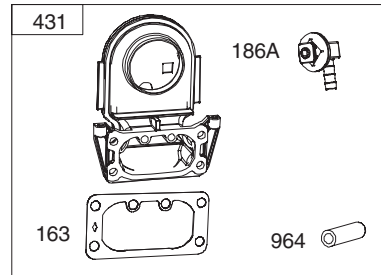

PARTS LIST

Craftsman Engine Model 49M777-0853-G5 For Model 247.289841

1036 EMISSIONS LABEL