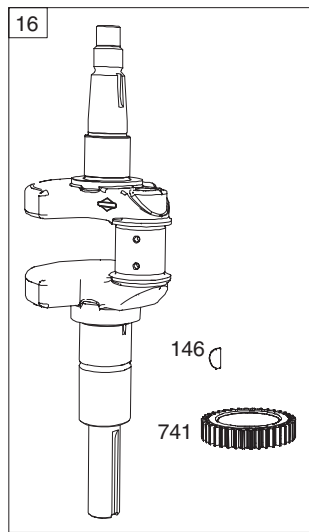

PARTS LIST

Deck — Model No. 247.289841

PARTS LIST

Deck — Model No. 247.289841

Ref. No.	Part No.	Description
1	12650	Height Adjust Bracket
2	96606	Retainer Hook Bracket
3	918-04608A	Spindle Assembly
4	683-0254B-4028	Deck Hanger Bracket Assembly
5	983-04585-4028	Deck Assembly
6	683-0459-0637	Idler Assembly
7	703-2093-0637	Inner Baffle
8	703-3279-4028	Deflector Chute Stop
9	710-04095	Hex Screw, 3/8-16:1.00
10	710-04484	Taptite Screw, 5/16-18:.750
11	710-0521	Hex Screw, 3/8-16:3.00
12	710-0528	Hex Screw, 5/16-18:1.25
13	710-0597	Hex Screw, 1/4-20:1.00
14	710-0623	Taptite Screw, 3/8-16:0.750
15	710-0859	Hex Screw, 3/8-16:2.50
16	710-3103	Hex Screw, 5/16-18:2.00
17	710-3168	Carriage Bolt, 3/8-16:1.00
18	710-3178	Carriage Bolt, 3/8-16:0.75
19	911-0332	Clevis Pin, .50 DIA x .78 LG
20	911-3314	Roller Pin, 1/2 DIA x 7.31 LG
21	912-0206	Hex Nut, 1/2-13
22	712-0229	Push Nut, 3/8
23	712-04063	Flangelock Nut, 5/16-18
24	712-04065	Flangelock Nut, 3/8-16
25	712-0417A	Flange Nut, 5/8-18
26	912-0641	Hex Nut, M16-1.5 DIN 936
27	912-3010	Hex Nut, 5/16-18
28	712-3022	Hexlock Nut, Counterlock, 1/2-13
29	712-3083	Hexlock Nut, 1/2-13
30	914-0111	Cotter Pin, 3/32:1.0
31	914-0145	Click Pin, .092 x 1.64 LG
32	714-0162	Cotter Pin, 5/32:1.25
33	753-04070	Lynch Pin, .1875
34	750-1349A	Spacer, .79 x 1.82 x .55 LG
35	914-0470	Cotter Pin, 1/8 x 1.25
36	715-0108	Spring Pin, 1/4 DIA x 1.00 LG
37	917-04074	Deck Gear
38	921-04041	Water Nozzle Adaptor
39	731-0335	Deck Roller
40	731-05679	Front Roller

PARTS LIST

Craftsman Engine Model 49M777-0853-G5 For Model 247.289841

48 SHORT BLOCK

1058 OPERATOR'S MANUAL

1329 REPLACEMENT ENGINE

1330 REPAIR MANUAL

PARTS LIST

Craftsman Engine Model 49M777-0853-G5 For Model 247.289841