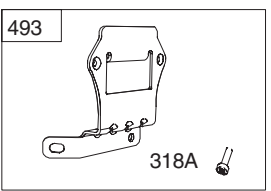

PARTS LIST

Deck — Model No. 247.289841

PARTS LIST

Deck — Model No. 247.289841

Ref. No.	Part No.	Description
1	12650	Height Adjust Bracket
2	96606	Retainer Hook Bracket
3	918-04608A	Spindle Assembly
4	683-0254B-4028	Deck Hanger Bracket Assembly
5	983-04585-4028	Deck Assembly
6	683-0459-0637	Idler Assembly
7	703-2093-0637	Inner Baffle
8	703-3279-4028	Deflector Chute Stop
9	710-04095	Hex Screw, 3/8-16:1.00
10	710-04484	Taptite Screw, 5/16-18:.750
11	710-0521	Hex Screw, 3/8-16:3.00
12	710-0528	Hex Screw, 5/16-18:1.25
13	710-0597	Hex Screw, 1/4-20:1.00
14	710-0623	Taptite Screw, 3/8-16:0.750
15	710-0859	Hex Screw, 3/8-16:2.50
16	710-3103	Hex Screw, 5/16-18:2.00
17	710-3168	Carriage Bolt, 3/8-16:1.00
18	710-3178	Carriage Bolt, 3/8-16:0.75
19	911-0332	Clevis Pin, .50 DIA x .78 LG
20	911-3314	Roller Pin, 1/2 DIA x 7.31 LG
21	912-0206	Hex Nut, 1/2-13
22	712-0229	Push Nut, 3/8
23	712-04063	Flangelock Nut, 5/16-18
24	712-04065	Flangelock Nut, 3/8-16
25	712-0417A	Flange Nut, 5/8-18
26	912-0641	Hex Nut, M16-1.5 DIN 936
27	912-3010	Hex Nut, 5/16-18
28	712-3022	Hexlock Nut, Counterlock, 1/2-13
29	712-3083	Hexlock Nut, 1/2-13
30	914-0111	Cotter Pin, 3/32:1.0
31	914-0145	Click Pin, .092 x 1.64 LG
32	714-0162	Cotter Pin, 5/32:1.25
33	753-04070	Lynch Pin, .1875
34	750-1349A	Spacer, .79 x 1.82 x .55 LG
35	914-0470	Cotter Pin, 1/8 x 1.25
36	715-0108	Spring Pin, 1/4 DIA x 1.00 LG
37	917-04074	Deck Gear
38	921-04041	Water Nozzle Adaptor
39	731-0335	Deck Roller
40	731-05679	Front Roller

24

PARTS LIST

Craftsman Engine Model 49M777-0853-G5 For Model 247.289841

PARTS LIST

Craftsman Engine Model 49M777-0853-G5 For Model 247.289841

318

318A

385