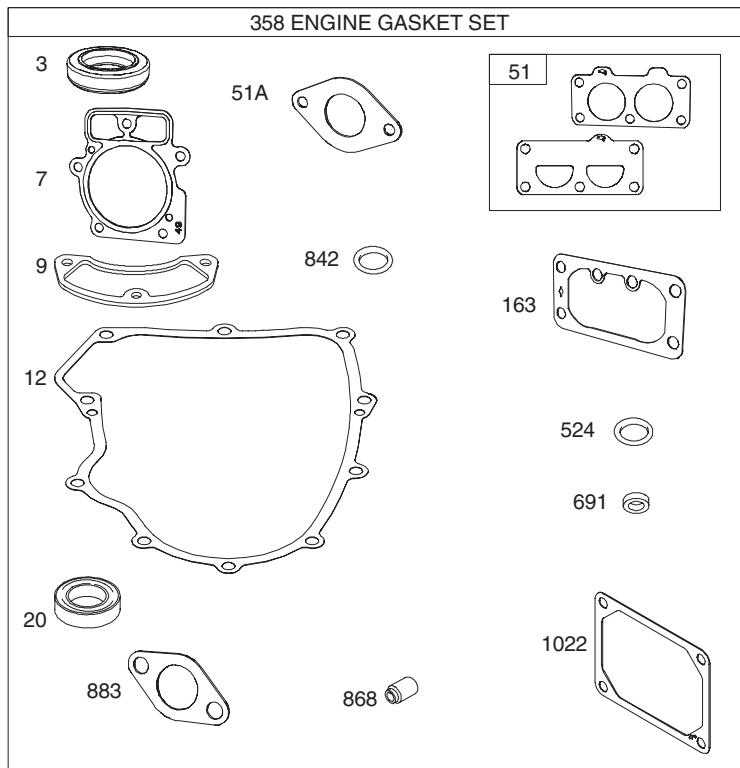

PARTS LIST

Drive and Rear Wheels — Model No. 247.289841

PARTS LIST

Drive and Rear Wheels — Model No. 247.289841

Ref. No.	Part No.	Description
1	918-04317	Wheel Assembly Hub
2	918-04917	Transmission
3	710-0189	Hex Screw, 5/16-18:3.00
4	710-0227	Screw, #8-18:0.500
5	710-04484	Taptite Screw, 5/16-18:.750
6	710-0599	Taptite Screw, 1/4-20:0.500
7	710-0909A	Taptite Screw, 5/16-18:1.750
8	710-1007	Taptite Sems Screw, 3/8-16:1.500
9	710-1008	Taptite Sems Screw, 3/8-16:1.875
10	710-1189	Screw, #12-24:0.625
11	710-1325	Taptite Screw, 1/4-20:1.625
12	710-3011	Hex Screw, 3/8-16:2.25
13	710-3119	Hex Screw, 3/8-16:.750
14	912-0240	Jam Nut, 7/16-20
15	712-04063	Flangelock Nut, 5/16-18
16	712-04065	Flangelock Nut, 3/8-16
17	914-0104	Cotter Pin, .072 DIA. x 1.13 LG
18	914-0111	Cotter Pin, 3/32:1.0
19	725-0157	Cable Tie, 3/16 x .05 x 7.4
20	725-04791A	Jumper Harness
21	725-1644	Short Spring Switch
22	926-0154	Push Mount Cable Tie 7.5 LG
23	926-0320	Insulator Nut Plate
24	931-1449A	Blade Fan
25	732-04528	Extension Spring, .50 DIA x 5.0 LG
26	732-04792	Extension Spring, 1.00 DIA x 4.75
27	732-0716D	Extension Spring, .59 OD x 4.00 LG
28	732-0932	Extension Spring, .38 DIA x 5.6
29	732-3118	Extension Spring, .375 OD x 1.44 LG
30	936-0227	Flat Washer, .390 x 1.500 x .134
31	936-0344	Flat Washer, .330 x .630 x .0635
32	936-3008	Flat Washer, .344 x .750 x .120
33	736-3010	Flat Washer, .407 x .812 x .135
34	647-04152B	Brake Control Assembly
35	738-04420	Shoulder Spacer, 1.375 x .380 x .183
36	747-04957A	Foot Pedal Bypass Transmission Rod

24

PARTS LIST

Craftsman Engine Model 49M777-0853-G5 For Model 247.289841

PARTS LIST

Craftsman Engine Model 49M777-0853-G5 For Model 247.289841

318

318A

385

601

PARTS LIST

Craftsman Engine Model 49M777-0853-G5 For Model 247.289841

1036 EMISSIONS LABEL

PARTS LIST

Craftsman Engine Model 49M777-0853-G5 For Model 247.289841

PARTS LIST

Craftsman Engine Model 49M777-0853-G5 For Model 247.289841