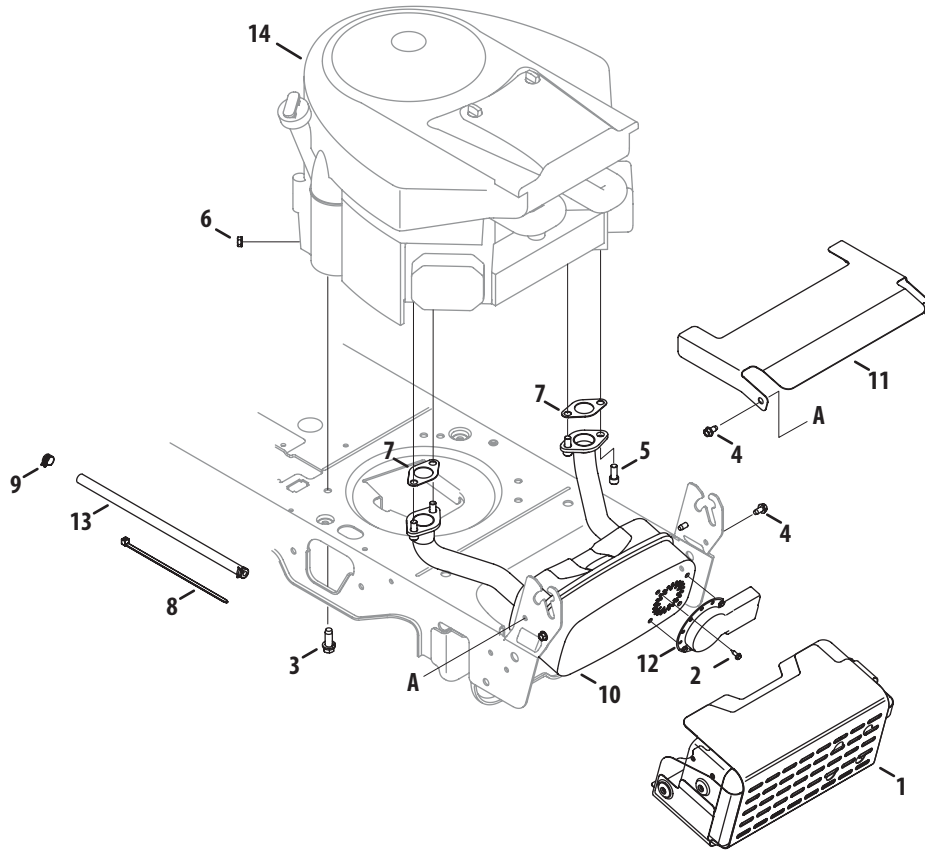

PARTS LIST

Engine Accessories — Model No. 247.289841

PARTS LIST

Engine Accessories — Model No. 247.289841

Ref. No.	Part No.	Description
1	683-04549-0637	Muffler Shield Assembly
2	710-0227	Screw, Indented Washer, #8-18:0.500
3	710-04683	Taptite Screw, Indented Washer, 3/8-16:1.000
4	710-0599	Taptite Screw, Indented Washer, 1/4-20:0.500
5	710-1314A	Socket Head Screw, 5/16-18:.750
6	712-0271	Sems Nut, 1/4-20
7	721-0460	Exhaust Gasket
8	725-0157	Cable Tie, 3/16 x .05 x 7.4
9	726-0205	Hose Clamp, .490 DIA.
10	751-10542A	Muffler
11	783-06378A	Heat Shield
12	751-0564B	Muffler Deflector
13	751-10349	Fuel Hose
14	BS-49M877-1047-G5	Replacement Engine