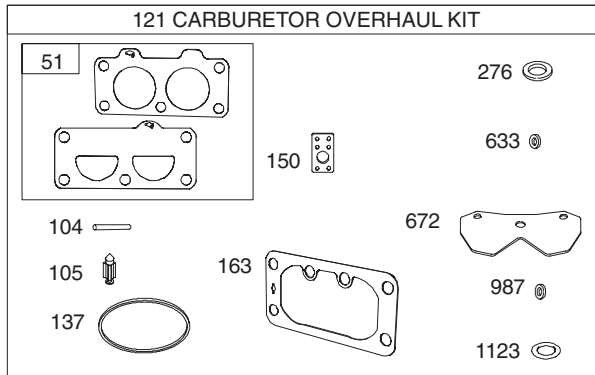

PARTS LIST

Craftsman Engine Model 49M777-0853-G5 For Model 247.289841

Ref. No.	Part No.	Description	Ref. No.	Part No.	Description
1	96908	Cylinder Assembly	75	691056	Washer (Flywheel)
2	499585	Bushing/Seal Kit (Magneto Side)	95	690718	Screw (Throttle Valve)
3	391086s	Seal-Oil (Magneto Side)	98	699721	Kit-Idle Speed
4	797502	Sump-Engine	104	694918	Pin-Float Hinge
5	799088	Head-Cylinder (Cylinder 1)	105	797410	Valve-Float Needle
5A	799089	Head-Cylinder (Cylinder 2)	108	699723	Valve-Choke
7	796851	Gasket-Cylinder Head	117	842633	Jet-Main (Standard) (Left and Right Jet)
8	792185	Breather Assembly	118	842082	Jet-Main (High Altitude) (Left and Right Jet)
9	690937	Gasket-Breather	121	796919	Kit-Carburetor Overhaul
10	697551	Screw (Breather Assembly)	122	796877	Spacer-Carburetor
11	792184	Tube-Breather	125	796870	Carburetor
12	697227	Gasket-Crankcase	130	796875	Valve-Throttle
13	793988	Screw (Cylinder Head)	131	796872	Kit-Throttle Shaft
16	796857	Crankshaft	133	699724	Float-Carburetor
20	795387	Seal-Oil (PTO Side)	135	699729	Tube-Fuel Transfer
22	694966	Screw (Crankcase Cover/Sump)	137	690994	Gasket-Float Bowl
23	691053	Flywheel	141	796228	Kit-Choke Shaft
24	796335	Key-Flywheel (Steel)	142	796871	Nozzle-Carburetor
25	796909	Piston Assembly (Standard)	146	690979	Key-Timing
	796910	Piston Assembly (.020" Oversize)	150	690995	Gasket-Nozzle
26	796911	Ring Set (Standard)	163	691001	Gasket-Air Cleaner
	796912	Ring Set (.020" Oversize)	186	796532	Connector-Hose (Oil Drain Hose)
27	690975	Lock-Piston Pin	186A	845141	Connector-Hose (EVAP System)
28	696581	Pin-Piston	186B	799158	Connector-Hose (EVAP System)
29	796209	Rod-Connecting	187	791766	Line-Fuel (Cut to Required Length)
32	690976	Screw (Connecting Rod)	188	697551	Screw (Control Bracket)
33	793557	Valve-Exhaust	192	690083	Adjuster-Rocker Arm
34	793556	Valve-Intake	197	697820	Screw (Back Plate)
35	694865	Spring-Valve (Intake)	209	798921	Spring-Governor (Orange)
36	694865	Spring-Valve (Exhaust)	211	691019	Spring-Governed Idle (No Color)
42	499586	Keeper-Valve	212	695238	Link-Throttle
45	690977	Tappet-Valve	216	796879	Link-Choke
46	796853	Camshaft	217	695409	Spring-Choke Return
48	797511	Short Block	219	793338	Gear-Governor
50	796878	Manifold-Intake	220	690412	Washer (Governor Gear)
51	796876	Gasket-Intake	221	841026	Cup-Governor
51A	690949	Gasket-Intake	222	798916	Bracket-Control
53	690951	Stud (Carburetor)	227	798856	Lever-Governor Control
54	699816	Screw (Intake Manifold)	231	690718	Screw (Choke Valve)
73	494439	Screen-Rotating	240	695666	Filter-Fuel
74	698425	Screw (Rotating Screen)	250	690957	Retainer-Breather