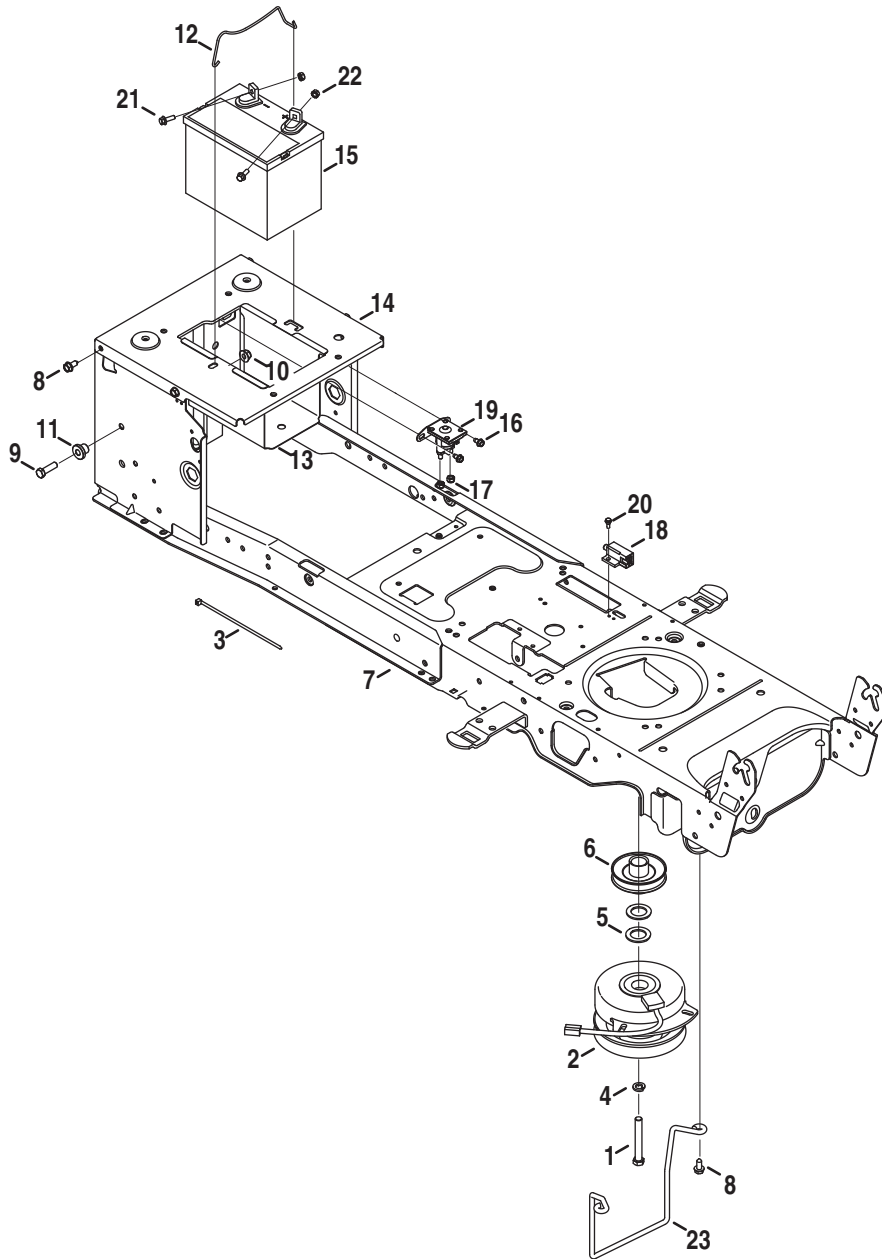

PARTS LIST

Engine Accessories — Model No. 247.289841

PARTS LIST

Engine Accessories — Model No. 247.289841

Ref. No.	Part No.	Description
1	683-04549-0637	Muffler Shield Assembly
2	710-0227	Screw, Indented Washer, #8-18:0.500
3	710-04683	Taptite Screw, Indented Washer, 3/8-16:1.000
4	710-0599	Taptite Screw, Indented Washer, 1/4-20:0.500
5	710-1314A	Socket Head Screw, 5/16-18:.750
6	712-0271	Sems Nut, 1/4-20
7	721-0460	Exhaust Gasket
8	725-0157	Cable Tie, 3/16 x .05 x 7.4
9	726-0205	Hose Clamp, .490 DIA.
10	751-10542A	Muffler
11	783-06378A	Heat Shield
12	751-0564B	Muffler Deflector
13	751-10349	Fuel Hose
14	BS-49M877-1047-G5	Replacement Engine

PARTS LIST

PTO and Battery — Model No. 247.289841

PARTS LIST

PTO and Battery — Model No. 247.289841

Ref. No.	Part No.	Description
1	710-04379A	Hex Head Screw, 7/16-20:3.50
2	917-1774C	Electric PTO Clutch
3	725-0157	Cable Tie, 3/16 x .05 x 7.4
4	936-0171	Lock Washer, 7/16
5	736-0277	Flat Washer, 1.031 x 1.620 x .095
6	756-0978B	Electric PTO Engine Pulley
7	683-04469B-0691	Frame
8	710-04484	Taptite Screw, Indented Washer, 5/16-18:.750
9	710-3005	Hex Head Screw, 3/8-16:1.25
10	712-04065	Flangelock Nut, 3/8-16
11	738-04058	Shoulder Spacer, .38 x 1.0 x .70
12	747-04121A	Battery Holder Rod
13	783-0349-0637	Battery Tray
14	783-06089-0637	Seat Frame Bracket
15	725-05088	Battery
16	710-0653	Taptite Screw, 1/4-20:0.375
17	712-04064	Flangelock Nut, 1/4-20
18	725-04363	Interlock Switch
19	725-04439	Solenoid, 12 V
20	738-04237A	Shoulder Screw, #10-32:.500
21	710-04666	Hex Head Flange, 1/4-20:.75
22	712-0271	Sems Nut, 1/4-20
23	747-05195	Belt Keeper Rod
NS	925-04093	Wire Harness Assembly