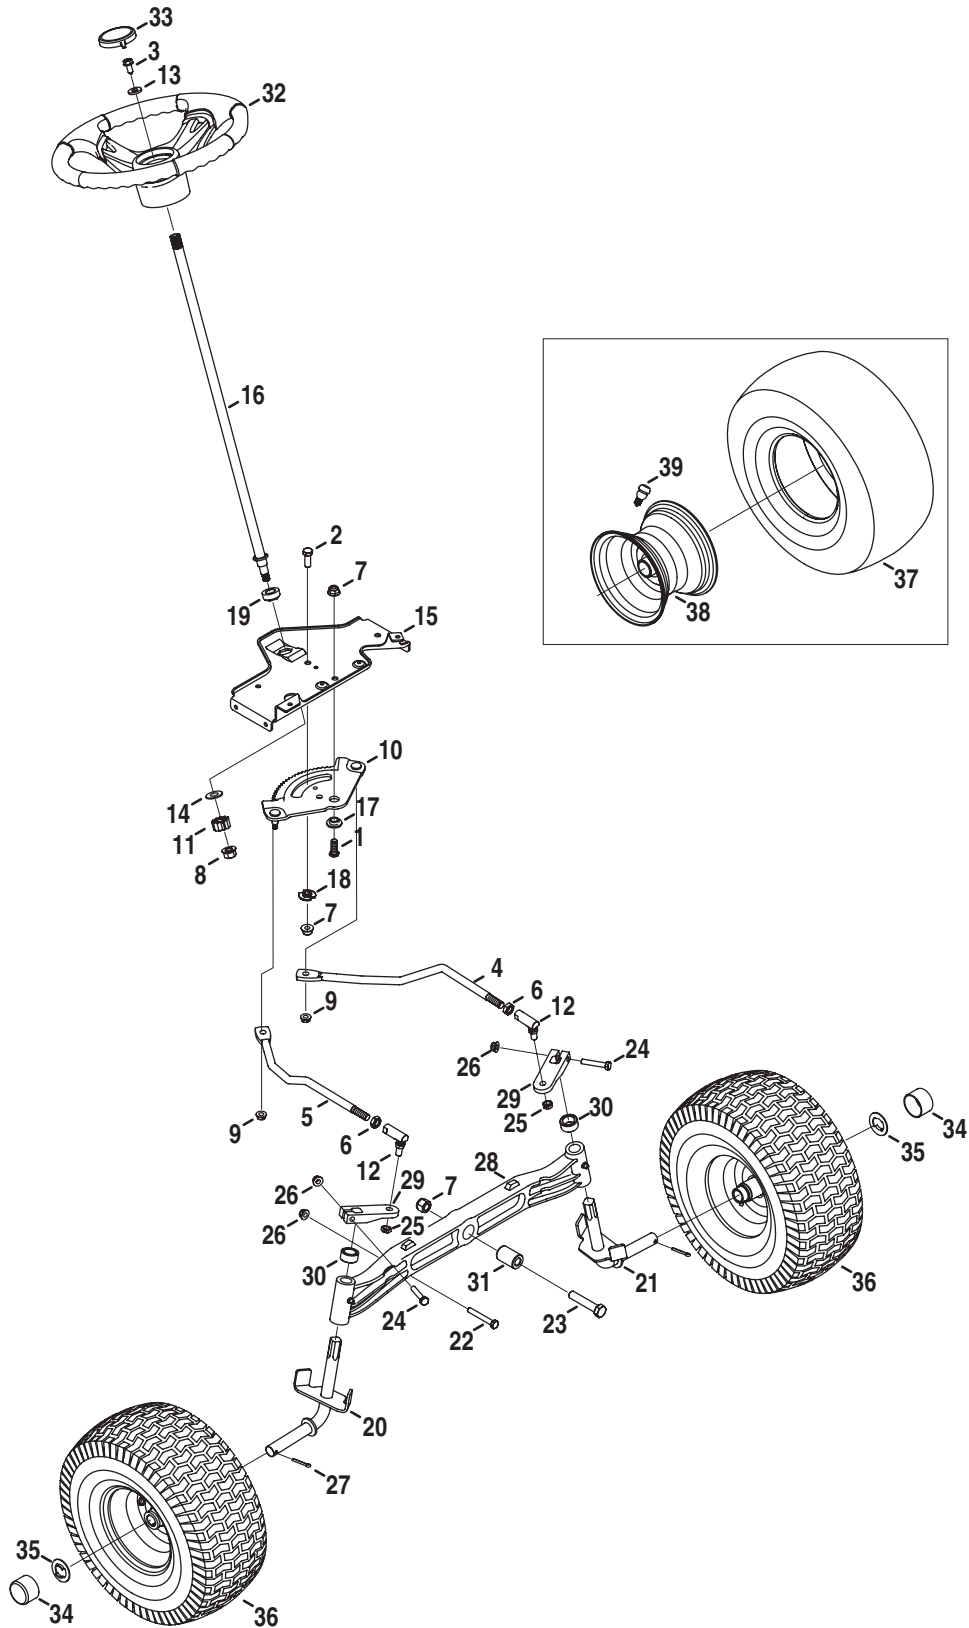

PARTS LIST

Steering and Axle — Model No. 247.289841

PARTS LIST

Steering and Axle — Model No. 247.289841

Ref. No.	Part No.	Description
1	710-04095	Hex Head Screw, 3/8-16:1.00
2	710-0514	Hex Head Screw, 3/8-16:1.00
3	710-0643	Hex Head Screw, 5/16-18:1.00
4	711-04998	LH Drag Link
5	711-04999	RH Drag Link
6	912-0240	Jam Nut, 7/16-20
7	712-04065	Flangelock Nut, 3/8-16
8	712-0459	Flangelock Nut, 7/16-20
9	712-3004A	Flangelock Nut, 5/16-18
10	717-1550F	Steering Gear
11	717-1554	Steering Pinion Gear
12	923-0448A	Ball Joint, 7/16-20
13	936-3004	Flat Washer, .406 x .875 x .105
14	736-3084	Flat Washer, .51 x 1.12 x .06
15	783-06043-0637	Steering Support Bracket
16	738-04263	Steering Shaft, .625 OD x 24.25 LG
17	738-04363	Shoulder Spacer, .385 x 1.25 x .3025
18	738-04364B	Spacer, .38 x 1.375
19	741-04237B	Hex Flange Bearing 5/8 PM
20	938-04040-0637	RH Axle Assembly

Ref. No.	Part No.	Description
21	938-04041-0637	LH Axle Assembly
22	710-0395	Hex Head Screw, 5/16-18:2.25
23	710-0859	Hex Head Screw, 3/8-16:2.50
24	710-3180	Hex Head Screw, 5/16-18:1.75
25	912-0214	Hexlock Nut, 3/8-24
26	712-04063	Flangelock Nut, 5/16-18
27	714-0162	Cotter Pin, 5/32:1.25
28	719-04413A	Pivot Bar Axle
29	748-04065-0637	Steering Block
30	748-04068	Spacer, .71 ID x .125 OD x .56LG
31	750-05280	Spacer, .385 x 1.00 x 1.5075
32	631-04415	Steering Wheel
33	731-06825	Steering Wheel Cap
34	731-05674	Bumper Cap
35	736-04228A	Flat Washer, .781ID x 1.590OD
36	634-04466-0961	Wheel Assembly
37	734-1727	Tire
38	934-04082-4042	Rim Assembly
39	934-0255	Tubeless Air Valve