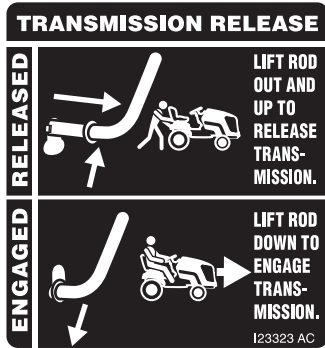

Engine Gasket SetKey No. 358
 Valve Gasket Set Key No. 1095
 Carburetor Overhaul Kit Key No. 121

LABELS

777123379

777D14493

777123356

777123323

777X43688

777D14480