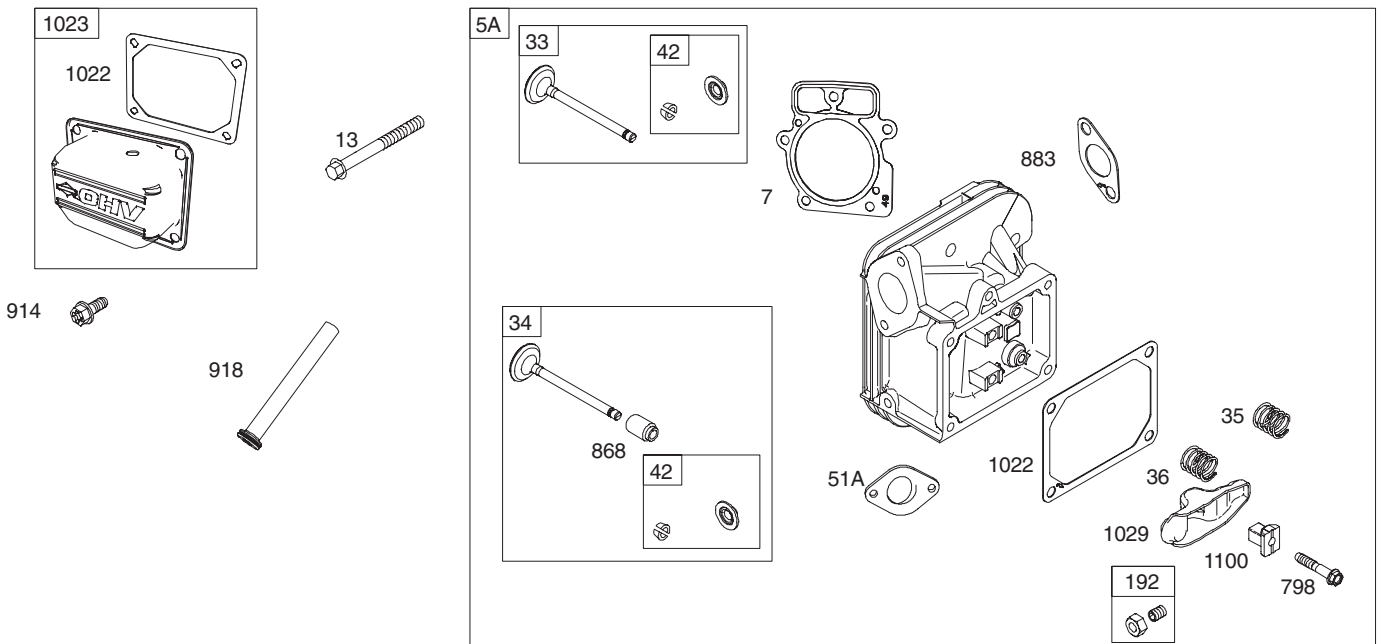

PARTS LIST

Craftsman Engine Model 49M777-0853-G5 For Model 247.289841