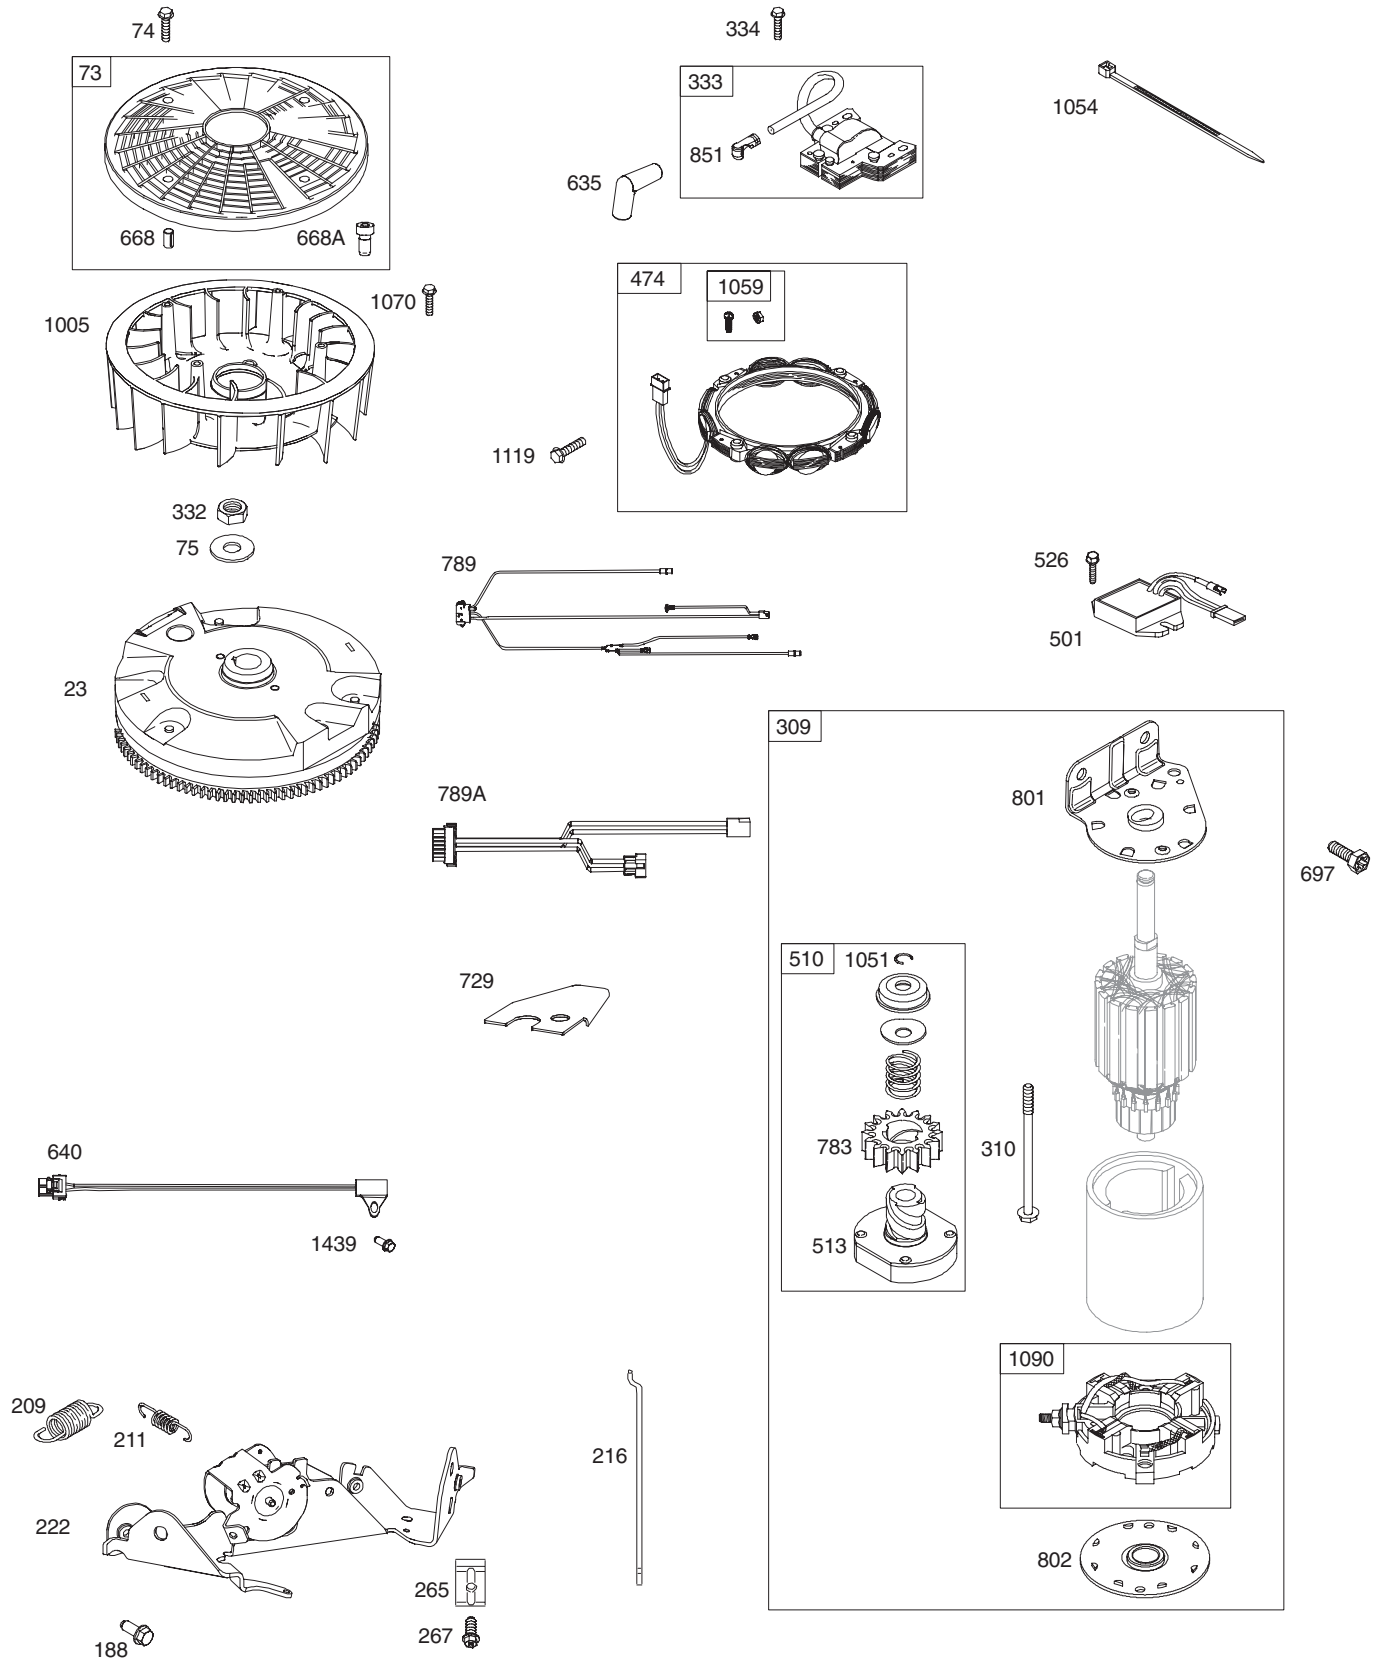

PARTS LIST

Craftsman Engine Model 49M777-0853-G5 For Model 247.289841