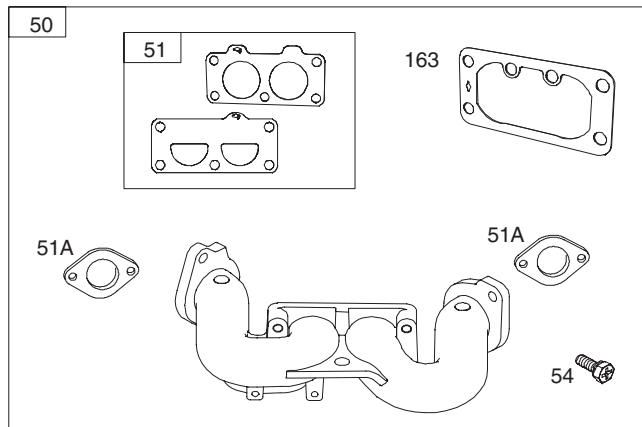

PARTS LIST

Craftsman Engine Model 49M777-0853-G5 For Model 247.289841

24