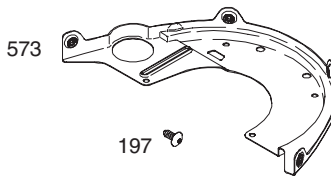

PARTS LIST

Craftsman Engine Model 49M777-0853-G5 For Model 247.289841

1036 EMISSIONS LABEL