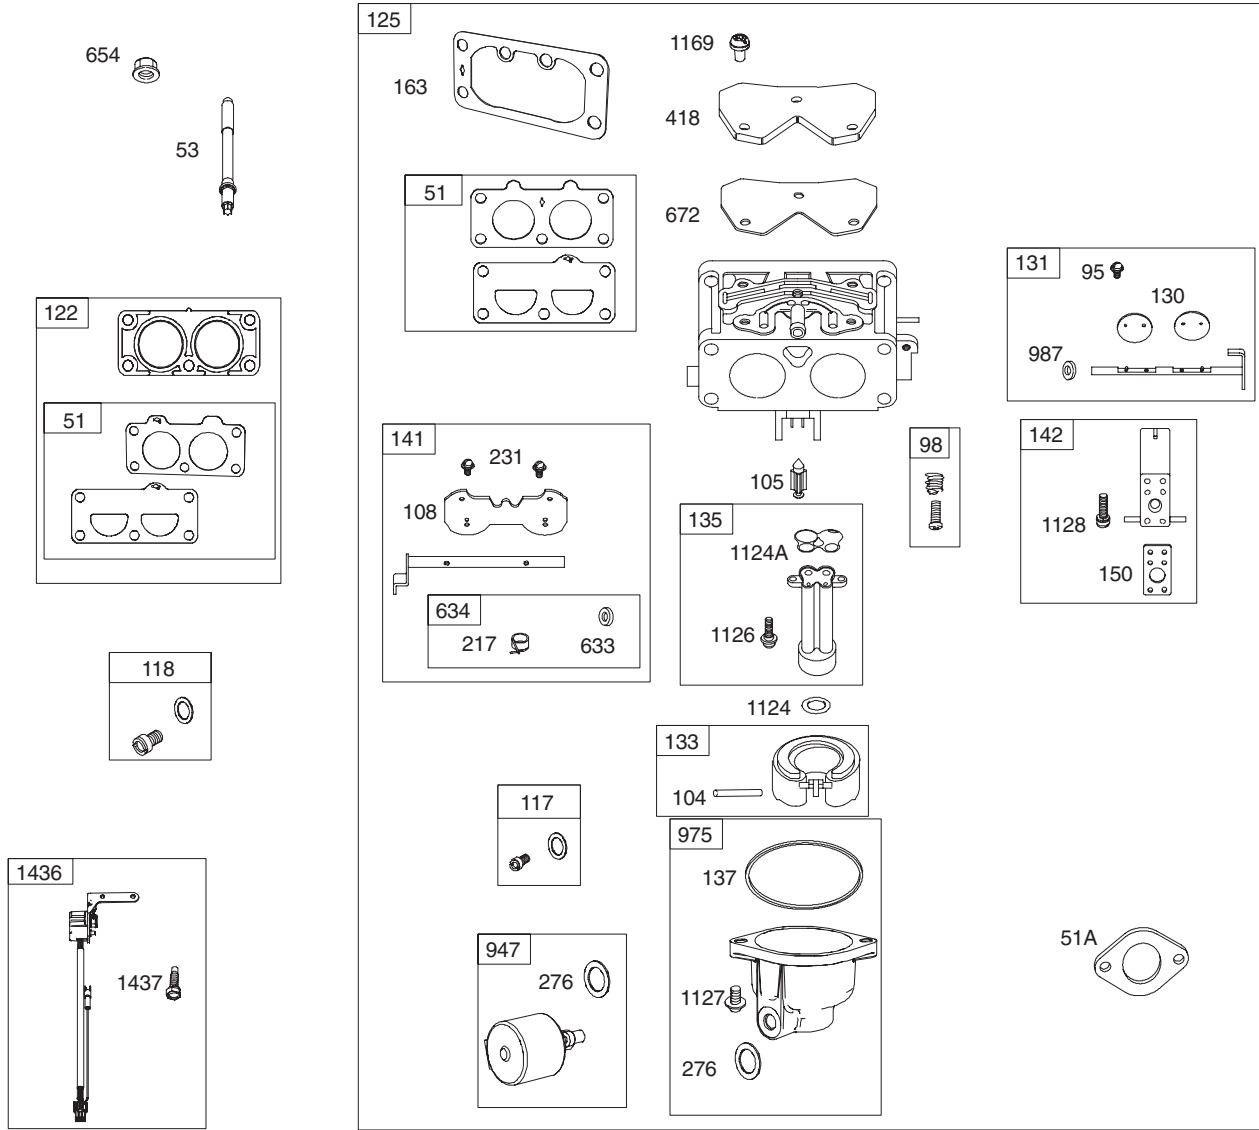

PARTS LIST

Deck — Model No. 247.289841

PARTS LIST

Deck — Model No. 247.289841

Ref. No.	Part No.	Description
1	12650	Height Adjust Bracket
2	96606	Retainer Hook Bracket
3	918-04608A	Spindle Assembly
4	683-0254B-4028	Deck Hanger Bracket Assembly
5	983-04585-4028	Deck Assembly
6	683-0459-0637	Idler Assembly
7	703-2093-0637	Inner Baffle
8	703-3279-4028	Deflector Chute Stop
9	710-04095	Hex Screw, 3/8-16:1.00
10	710-04484	Taptite Screw, 5/16-18:.750
11	710-0521	Hex Screw, 3/8-16:3.00
12	710-0528	Hex Screw, 5/16-18:1.25
13	710-0597	Hex Screw, 1/4-20:1.00
14	710-0623	Taptite Screw, 3/8-16:0.750
15	710-0859	Hex Screw, 3/8-16:2.50
16	710-3103	Hex Screw, 5/16-18:2.00
17	710-3168	Carriage Bolt, 3/8-16:1.00
18	710-3178	Carriage Bolt, 3/8-16:0.75
19	911-0332	Clevis Pin, .50 DIA x .78 LG
20	911-3314	Roller Pin, 1/2 DIA x 7.31 LG
21	912-0206	Hex Nut, 1/2-13
22	712-0229	Push Nut, 3/8
23	712-04063	Flangelock Nut, 5/16-18
24	712-04065	Flangelock Nut, 3/8-16
25	712-0417A	Flange Nut, 5/8-18
26	912-0641	Hex Nut, M16-1.5 DIN 936
27	912-3010	Hex Nut, 5/16-18
28	712-3022	Hexlock Nut, Counterlock, 1/2-13
29	712-3083	Hexlock Nut, 1/2-13
30	914-0111	Cotter Pin, 3/32:1.0
31	914-0145	Click Pin, .092 x 1.64 LG
32	714-0162	Cotter Pin, 5/32:1.25
33	753-04070	Lynch Pin, .1875
34	750-1349A	Spacer, .79 x 1.82 x .55 LG
35	914-0470	Cotter Pin, 1/8 x 1.25
36	715-0108	Spring Pin, 1/4 DIA x 1.00 LG
37	917-04074	Deck Gear
38	921-04041	Water Nozzle Adaptor
39	731-0335	Deck Roller
40	731-05679	Front Roller

24

PARTS LIST

Craftsman Engine Model 49M777-0853-G5 For Model 247.289841

PARTS LIST

Craftsman Engine Model 49M777-0853-G5 For Model 247.289841

318

318A

385