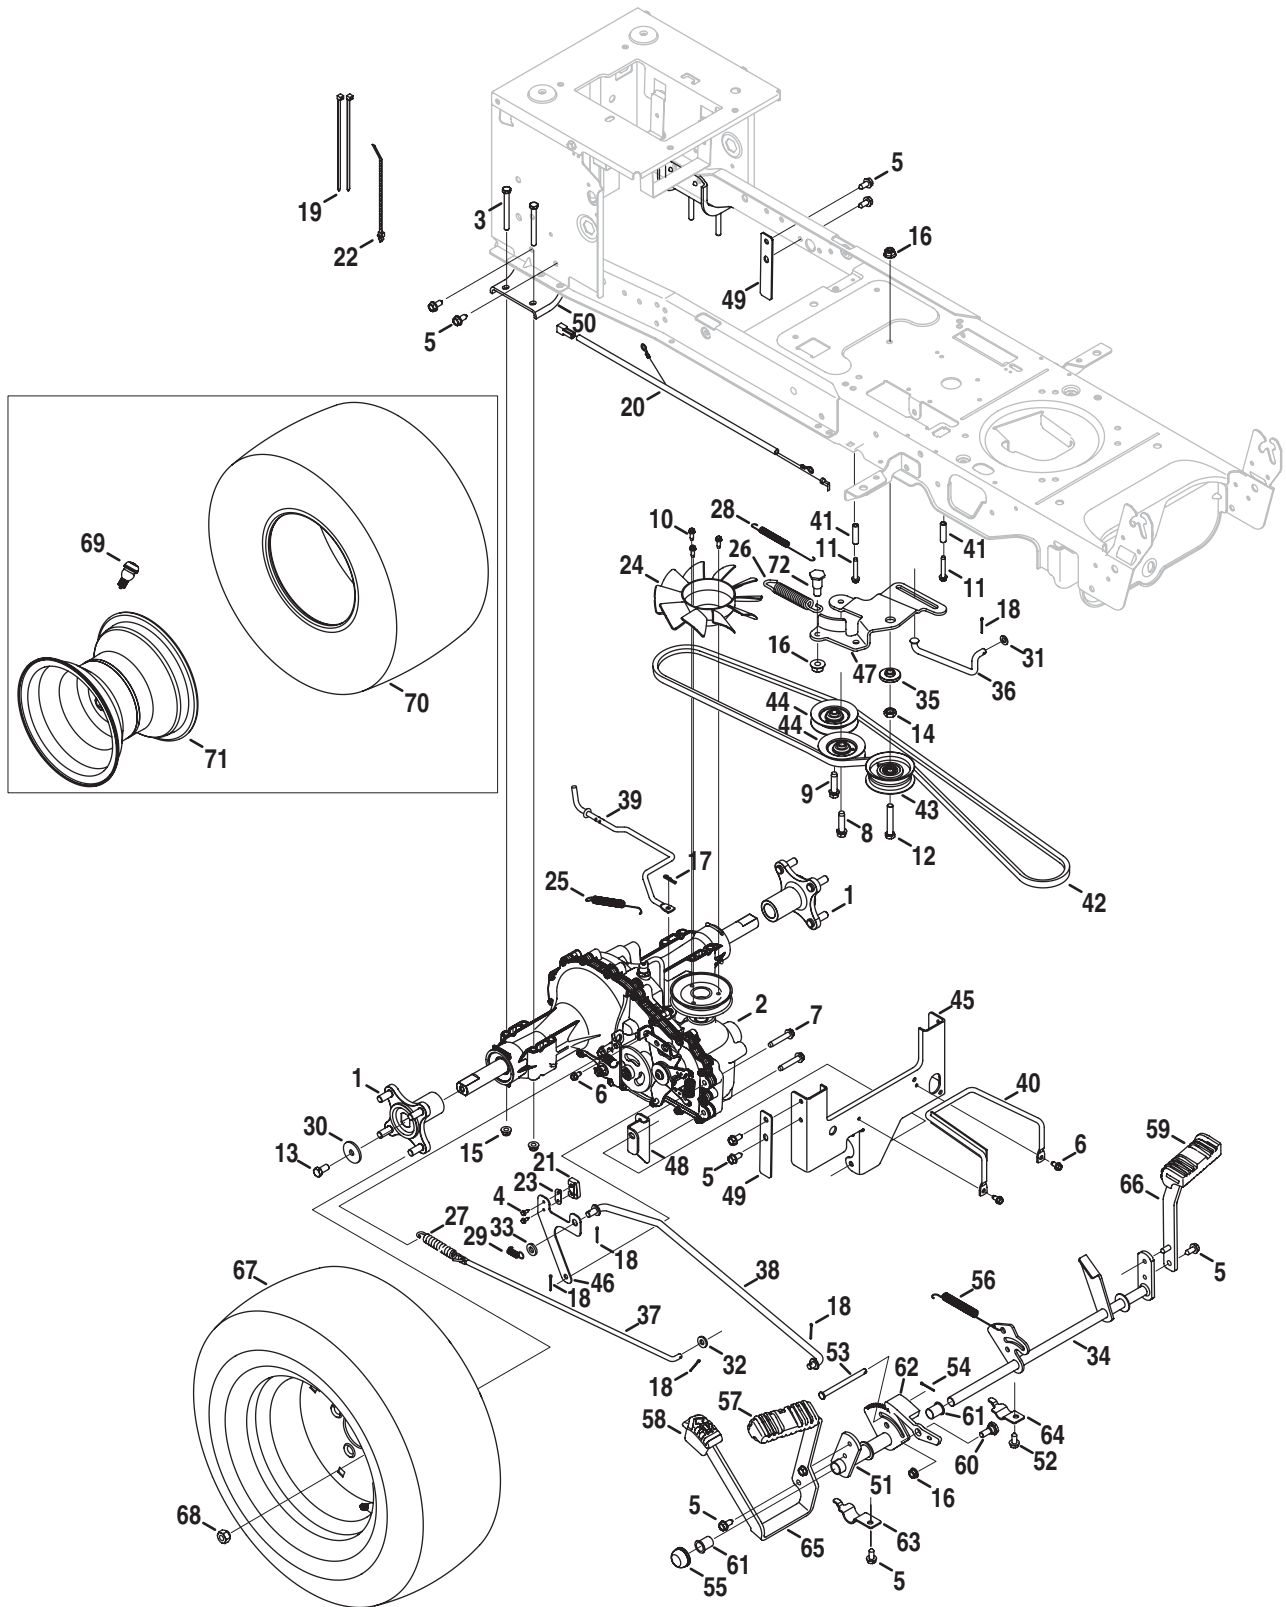

PARTS LIST

Drive and Rear Wheels — Model No. 247.289841

PARTS LIST

Drive and Rear Wheels — Model No. 247.289841

Ref. No.	Part No.	Description
1	918-04317	Wheel Assembly Hub
2	918-04917	Transmission
3	710-0189	Hex Screw, 5/16-18:3.00
4	710-0227	Screw, #8-18:0.500
5	710-04484	Taptite Screw, 5/16-18:.750
6	710-0599	Taptite Screw, 1/4-20:0.500
7	710-0909A	Taptite Screw, 5/16-18:1.750
8	710-1007	Taptite Sems Screw, 3/8-16:1.500
9	710-1008	Taptite Sems Screw, 3/8-16:1.875
10	710-1189	Screw, #12-24:0.625
11	710-1325	Taptite Screw, 1/4-20:1.625
12	710-3011	Hex Screw, 3/8-16:2.25
13	710-3119	Hex Screw, 3/8-16:.750
14	912-0240	Jam Nut, 7/16-20
15	712-04063	Flangelock Nut, 5/16-18
16	712-04065	Flangelock Nut, 3/8-16
17	914-0104	Cotter Pin, .072 DIA. x 1.13 LG
18	914-0111	Cotter Pin, 3/32:1.0
19	725-0157	Cable Tie, 3/16 x .05 x 7.4
20	725-04791A	Jumper Harness
21	725-1644	Short Spring Switch
22	926-0154	Push Mount Cable Tie 7.5 LG
23	926-0320	Insulator Nut Plate
24	931-1449A	Blade Fan
25	732-04528	Extension Spring, .50 DIA x 5.0 LG
26	732-04792	Extension Spring, 1.00 DIA x 4.75
27	732-0716D	Extension Spring, .59 OD x 4.00 LG
28	732-0932	Extension Spring, .38 DIA x 5.6
29	732-3118	Extension Spring, .375 OD x 1.44 LG
30	936-0227	Flat Washer, .390 x 1.500 x .134
31	936-0344	Flat Washer, .330 x .630 x .0635
32	936-3008	Flat Washer, .344 x .750 x .120
33	736-3010	Flat Washer, .407 x .812 x .135
34	647-04152B	Brake Control Assembly
35	738-04420	Shoulder Spacer, 1.375 x .380 x .183
36	747-04957A	Foot Pedal Bypass Transmission Rod

Ref. No.	Part No.	Description
37	747-05124	Brake Rod
38	747-05125A	Control Rod
39	747-05130	Disengage Rod
40	747-05181	Belt Keeper, 5/16
41	750-04456	Spacer, 260 x .372 x 1.420 LG
42	954-04244A	V Belt, 4L x 77.0
43	756-04224	Flat Idler Pulley, 2.75 OD
44	756-04325	V Idler Pulley, 3.06
45	783-05443A-0637	Torque Bracket
46	783-05841	Switch Bracket
47	783-06027A	Center Idler Bracket
48	783-06501A-0637	Deck Bracket
49	783-06503	Plate Bracket
50	783-0693A-0637	Axle Bracket
51	683-04571	Pedal Bracket Assembly
52	710-0604A	Taptite Screw, 5/16-18:0.625
53	711-05068	Clevis Pin, 5/16 x 3.985
54	714-04040	Bow-Tie Cotter Pin
55	726-0214	Push Cap
56	732-04587	Extension Spring, .63 DIA x 4.95 LG
57	735-04118A	Forward Pedal Pad
58	735-04135	Reverse Pedal Pad
59	735-04136	Brake Pedal Pad
60	938-0380	Shoulder Bolt, .500 x .270:3/8-16
61	741-0495	Flange Bearing, .630 ID x .695 OD x .60
62	748-04203	Cruise Latch
63	783-05914	Pedal Support Bracket
64	783-05940	Pedal Support Bracket, 5/8
65	783-06059-0637	Drive Pedal Bracket
66	783-06103A-0637	Brake Pedal Bracket
67	634-0202A-0961	Complete Wheel
68	712-3050	Lug Nut, 7/16-14
69	934-0255	Air Valve
70	734-04147-0901	Tire
71	634-04238-4042	Rim Assembly
72	738-1229A	Shldr. Screw, .625 x 2.50:1/2-13