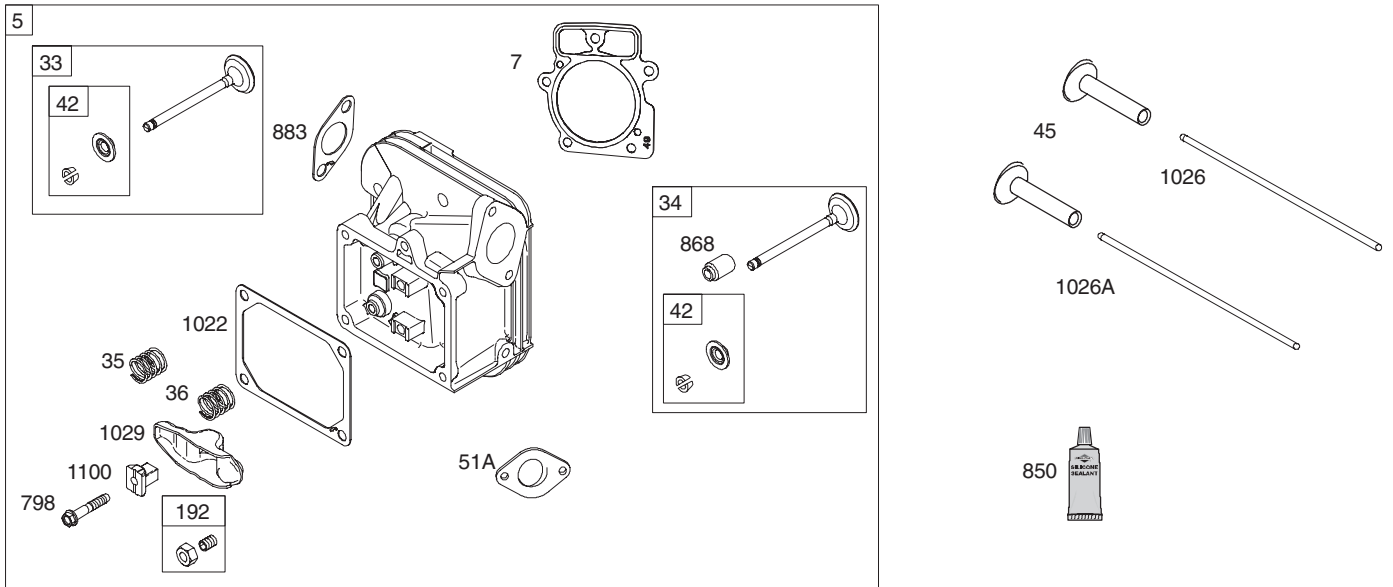

PARTS LIST

Craftsman Engine Model 49M777-0853-G5 For Model 247.289841