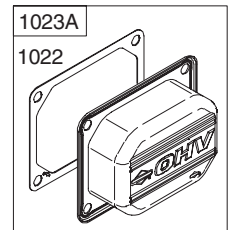

PARTS LIST

Craftsman Engine Model 49M777-0853-G5 For Model 247.289841