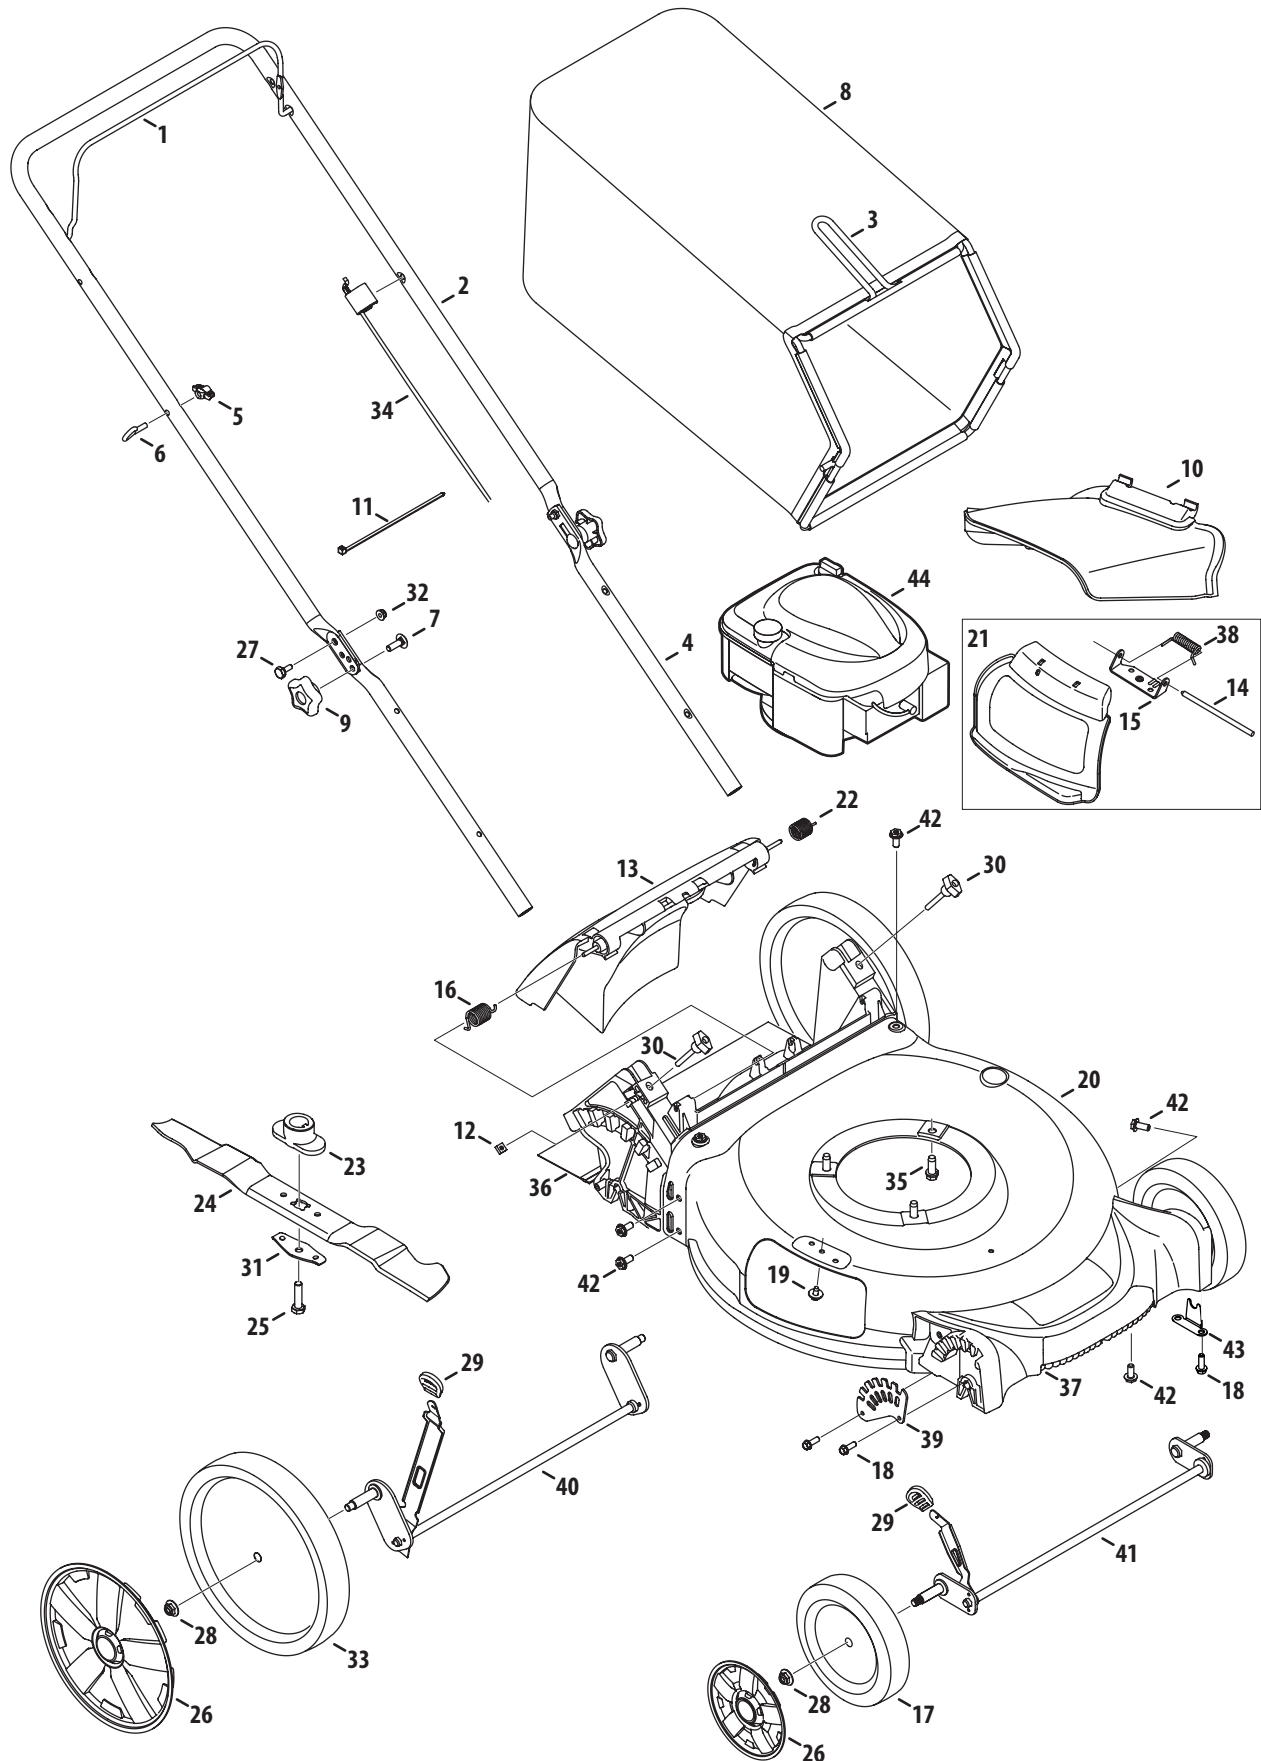

PARTS LIST

Craftsman Mower — Model No. 247.38916

PARTS LIST

Craftsman Mower — Model No. 247.38916

Ref. No.	Part No.	Description
1	747-05184A	Blade Control
2	749-04681-0637	Upper Handle
3	747-05450	Grass Catcher Frame-Red
	747-05226-0637	Grass Catcher Frame-Black
4	749-04608A-0637	Lower Handle
5	720-0279	Wing Nut
6	710-1205	Rope Guide
7	710-04998	Carriage Screw ,5/16-18
8	964-04154	Grass Bag
9	720-04072A	Hand Knob
10	731-07486	Side Chute
11	725-0157	Cable Tie
12	712-04222	Nut, Sq., 1/4-20
13	631-04369	Rear Discharge Door Assembly
14	747-0710A	Hinge Pin
15	787-01779	Chute Deflector Bracket
16	732-04673	Torsion Spring - RH
17	634-04642	Wheel, 7 x 2
18	710-0895	Screw, 1/4-15 x .750
19	710-05073	Screw, 1/4-20 x .500
20	787-01869-4044	Deck - 21"
21	987-02516	Hinged Mulch Plug Assembly
22	732-04674	Torsion Spring - LH

Ref. No.	Part No.	Description
23	748-04096	Blade Adapter
24	942-0741A	Mulching Blade
25	710-1044	Screw , 3/8-24 x 1.50
26	731-07531	Hub Cap - Front
	731-07533	Hub Cap - Rear
27	738-04419A	Sldr. Screw, .375 x .126 x 1/4-20
28	712-04217	Flange Lock Nut, 3/8-16
29	720-04130	Adjustment Lever Knob
30	720-04123A	Wing Nut
31	736-0524B	Blade Bell Support
32	712-04064	Nut, Flange Lock, 1/4-20
33	634-04630	Wheel, 11 x 2
34	946-04661	Control Cable
35	710-0654A	TT Sems Screw, 3/8-16 x 1.0
36	731-07203	Trail shield
37	731-07174A	Front Cover
38	732-1014C	Torsion Spring
39	787-01818A-0637	Front Height Adjuster Plate
40	911-04144A	Rear Axle Assembly
41	911-04143B	Front Axle Assembly
42	710-04995	Screw, 5/16-14 x .750
43	787-01819	Axle Retainer Bracket
44	126T02-0863-B1	Engine