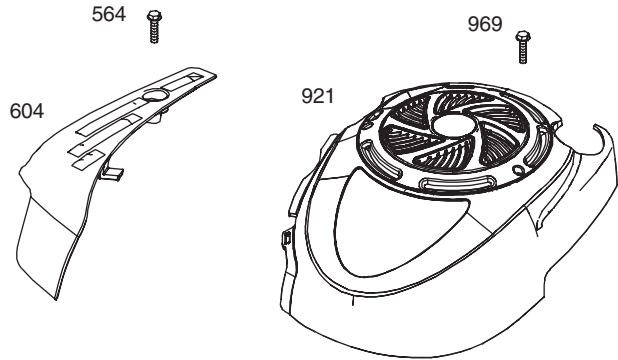

PARTS LIST

Craftsman Engine Model No. 128T02-0866-B1 For Craftsman Mower Model No. 247.38917