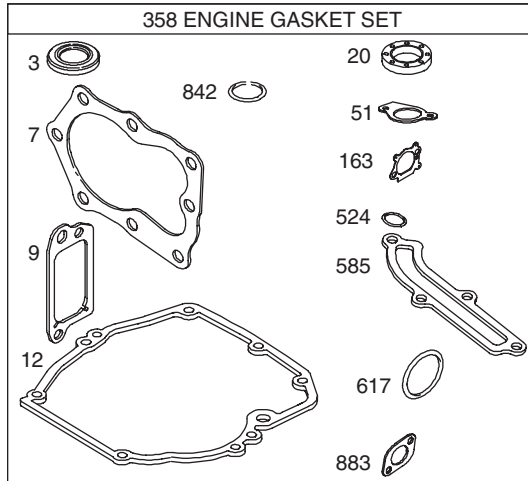

PARTS LIST

Craftsman Engine Model No. 128T02-0866-B1 For Craftsman Mower Model No. 247.38917

48 SHORT BLOCK

1058 OPERATOR'S MANUAL

1329 REPLACEMENT ENGINE

1330 REPAIR MANUAL

PARTS LIST

Craftsman Engine Model No. 128T02-0866-B1 For Craftsman Mower Model No. 247.38917

PARTS LIST

Craftsman Engine Model No. 128T02-0866-B1 For Craftsman Mower Model No. 247.38917

1036 EMISSIONS LABEL

745

332

334

PARTS LIST

Craftsman Engine Model No. 128T02-0866-B1 For Craftsman Mower Model No. 247.38917

PARTS LIST

Craftsman Engine Model No. 128T02-0866-B1 For Craftsman Mower Model No. 247.38917

Ref. No.	Part No.	Description
1	697322	Cylinder Assembly
2	399269	Kit-Bushing/Seal (Magneto Side)
3	299819s	Seal-Oil (Magneto Side)
4	493279	Sump-Engine
5	691160	Head-Cylinder
7	692249	Gasket-Cylinder Head
8	695250	Breather Assembly
9	699472	Gasket-Breather
10	691125	Screw (Breather Assembly)
11	691781	Tube-Breather
11A	691923	Tube-Breather
12	692232	Gasket-Crankcase
13	690912	Screw (Cylinder Head)
15	691680	Plug-Oil Drain
16	797017	Crankshaft
20	399781s	Seal-Oil (PTO Side)
22	691092	Screw (Crankcase Cover/Sump)
23	691987	Flywheel
24	222698s	Key-Flywheel
25	797302	Piston Assembly (Standard)
	797303	Piston Assembly (.020" Oversize)
26	797304	Ring Set (Standard)
	797305	Ring Set (.020" Oversize)
27	691588	Lock-Piston Pin
28	298909	Pin-Piston
29	797306	Rod-Connecting
32	691664	Screw (Connecting Rod) (Short)
32A	695759	Screw (Connecting Rod) (Long)
33	262651s	Valve-Exhaust
34	262652s	Valve-Intake
35	691270	Spring-Valve (Intake)
36	691270	Spring-Valve (Exhaust)
37	793756	Guard-Flywheel
40	692194	Keeper-Valve
43	691997	Slinger-Governor/Oil
45	690548	Tappet-Valve
46	691449	Camshaft