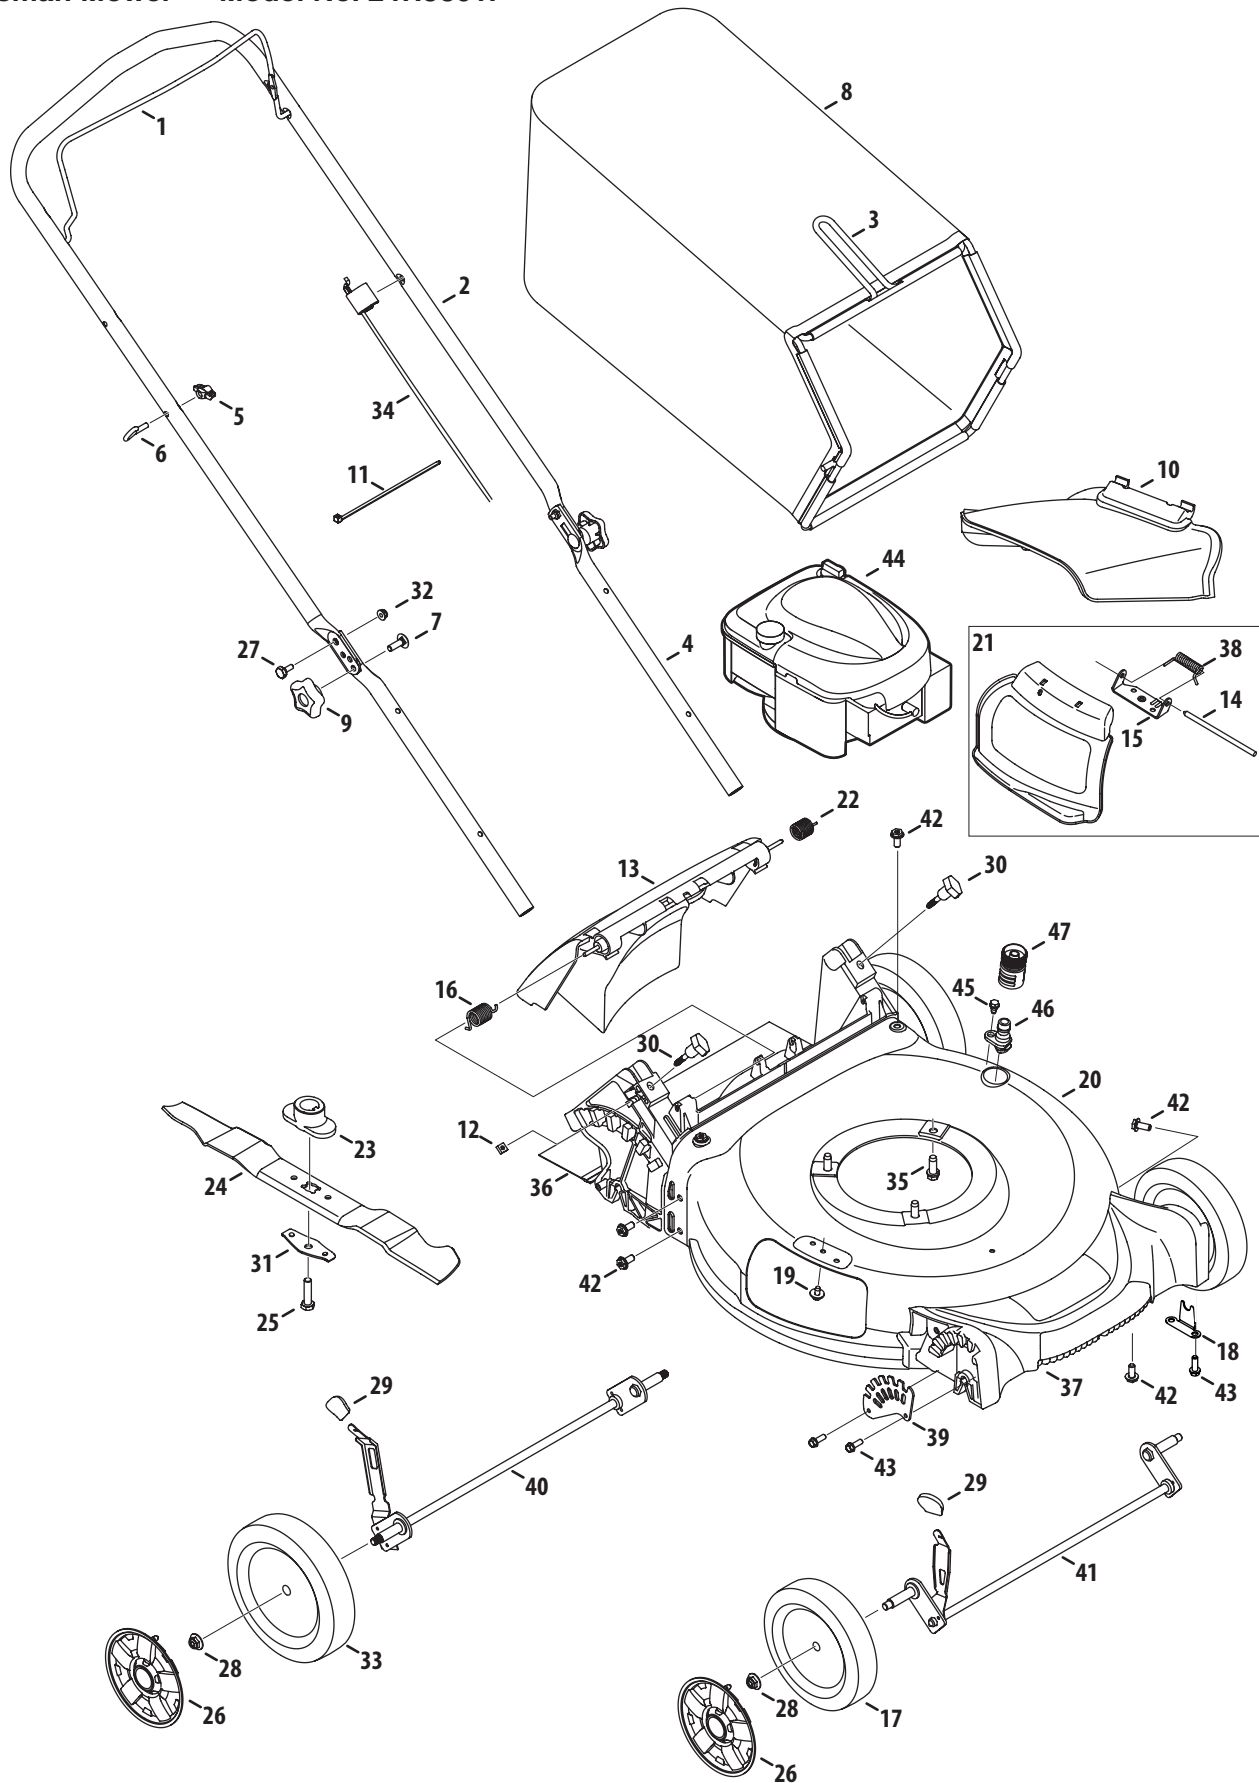

PARTS LIST

Craftsman Mower — Model No. 247.38917

PARTS LIST

Craftsman Mower — Model No. 247.38917

Ref. No.	Part No.	Description	Ref. No.	Part No.	Description
1	747-05204-0637	Blade Control	25	710-1044	Screw , 3/8-24 x 1.50
2	749-04682-0637	Upper Handle	26	731-07531	Hub Cap - Front
3	747-05450	Grass Catcher Frame-Red	26a	731-07532	Hub Cap - Rear
	747-05226-0637	Grass Catcher Frame-Black	27	738-04419A	Sldr. Screw, .375 x .126 x 1/4-20
4	749-04608A-0637	Lower Handle	28	712-04217	Flange Lock Nut, 3/8-16
5	720-0279	Wing Nut	29	720-04130	Adjustment Lever Knob
6	710-1205	Rope Guide	30	720-04123A	Wing Nut
7	710-04998	Carriage Screw ,5/16-18	31	736-0524B	Blade Bell Support
8	964-04154	Grass Bag	32	712-04064	Nut, Flange Lock, 1/4-20
9	720-04072A	Hand Knob	33	734-04568	Wheel, 8 x 2.125
10	731-07486	Side Chute	34	946-04661	Control Cable
11	725-0157	Cable Tie	35	710-0654A	TT Sems Screw, 3/8-16 x 1.0
12	712-04222	Nut, Sq., 1/4-20	36	731-07203	Trail shield
13	631-04369	Rear Discharge Door Assembly	37	731-07174A	Front Cover
14	747-0710A	Hinge Pin	38	732-1014C	Torsion Spring
15	787-01779	Chute Deflector Bracket	39	787-01818A-0637	Front Height Adjuster Plate
16	732-04673	Torsion Spring - RH	40	911-04142	Rear Axle Assembly
17	634-04642	Wheel, 7 x 2	41	911-04143B	Front Axle Assembly
18	787-01819	Axle Retainer Bracket	42	710-04995	Screw, 5/16-14 x .750
19	710-05073	Screw, 1/4-20 x .500	43	710-0895	Screw, 1/4-15 x .750
20	787-01874A-0691	Deck - 21"	44	128T02-0866-B1	Engine
21	987-02516	Hinged Mulch Plug Assembly	45	738-04278	Screw, 1/4-20 x .500
22	732-04674	Torsion Spring - LH	46	731-07487	Deck Wash Nozzle
23	748-04096	Blade Adapter	47	921-04041	Water Nozzle Adapter
24	942-0741A	Mulching Blade