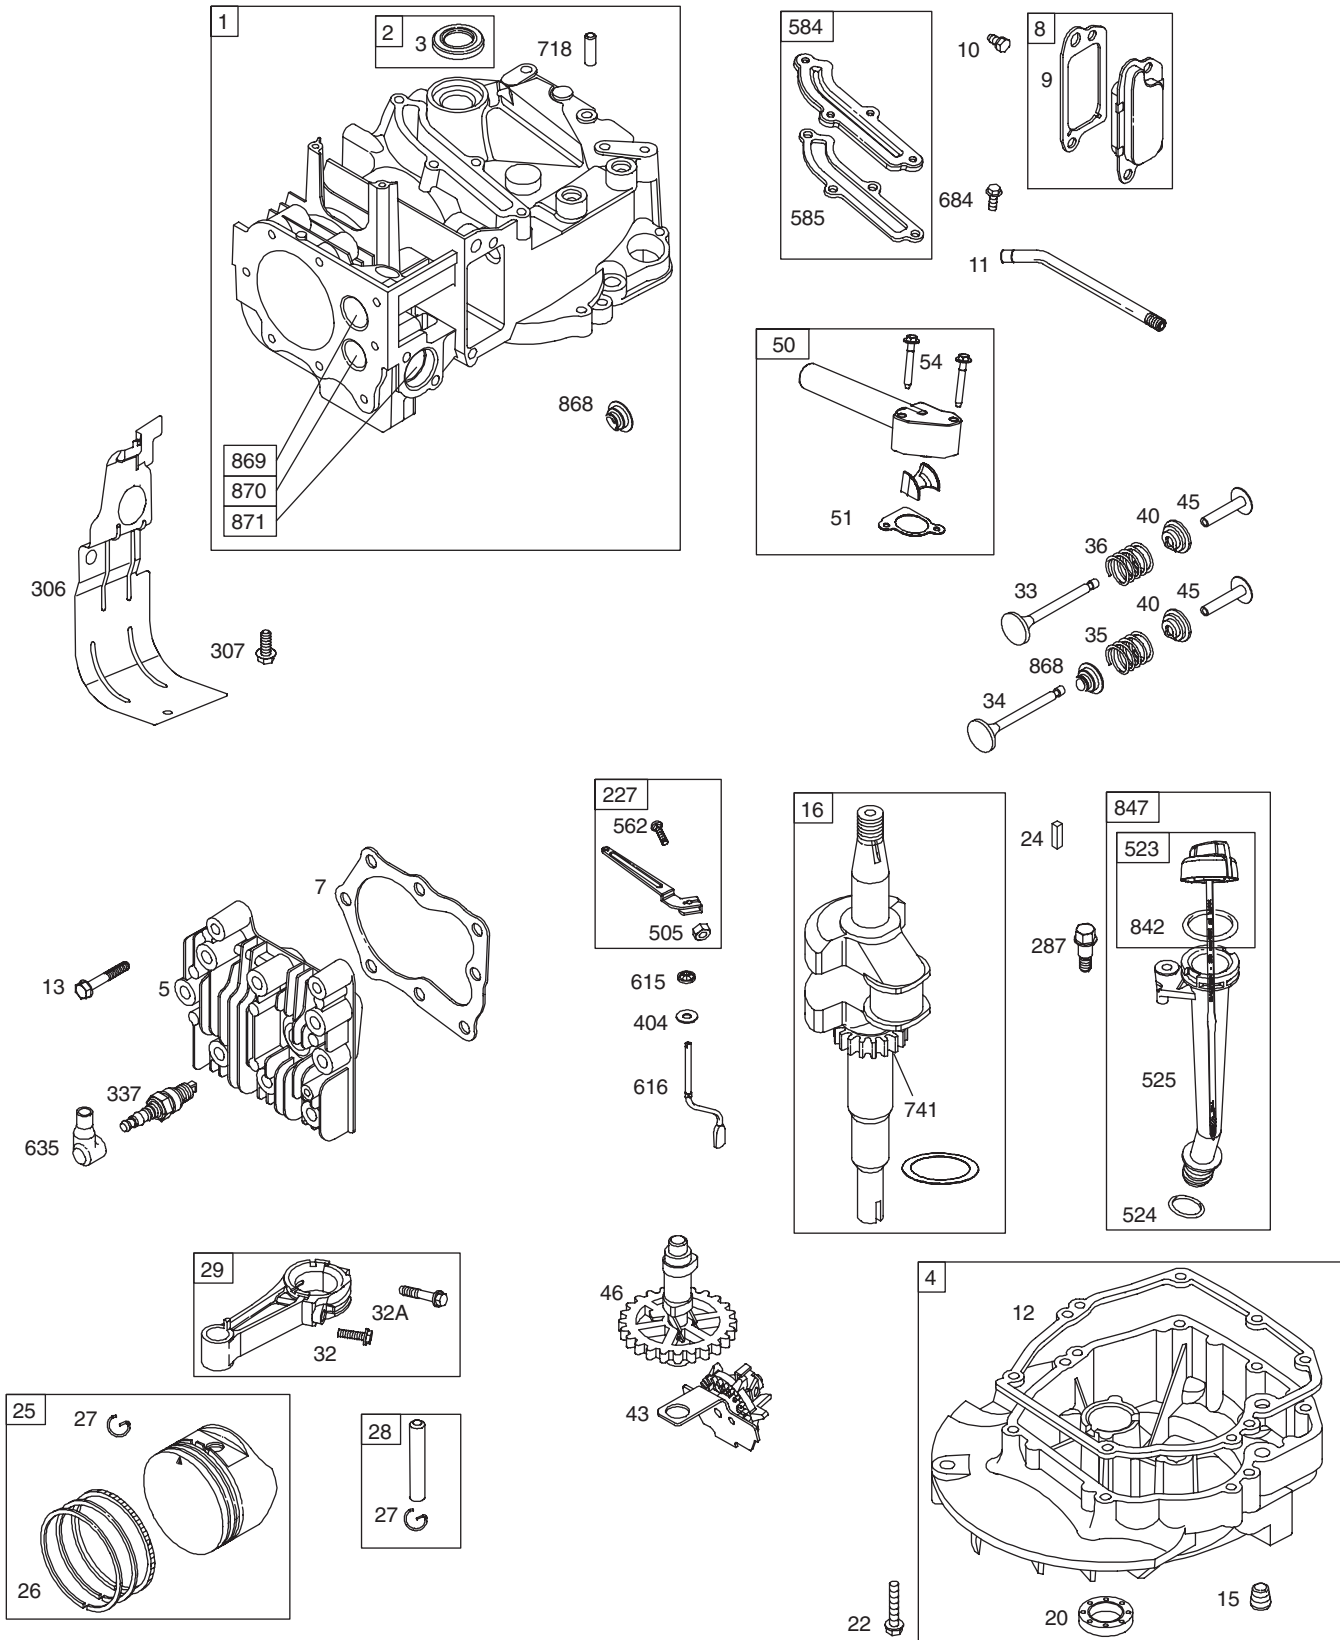

Ref. No.	Part No.	Description	Ref. No.	Part No.	Description
1	747-05204-0637	Blade Control	25	710-1044	Screw , 3/8-24 x 1.50
2	749-04682-0637	Upper Handle	26	731-07531	Hub Cap - Front
3	747-05450	Grass Catcher Frame-Red	26a	731-07532	Hub Cap - Rear
	747-05226-0637	Grass Catcher Frame-Black	27	738-04419A	Sldr. Screw, .375 x .126 x 1/4-20
4	749-04608A-0637	Lower Handle	28	712-04217	Flange Lock Nut, 3/8-16
5	720-0279	Wing Nut	29	720-04130	Adjustment Lever Knob
6	710-1205	Rope Guide	30	720-04123A	Wing Nut
7	710-04998	Carriage Screw ,5/16-18	31	736-0524B	Blade Bell Support
8	964-04154	Grass Bag	32	712-04064	Nut, Flange Lock, 1/4-20
9	720-04072A	Hand Knob	33	734-04568	Wheel, 8 x 2.125
10	731-07486	Side Chute	34	946-04661	Control Cable
11	725-0157	Cable Tie	35	710-0654A	TT Sems Screw, 3/8-16 x 1.0
12	712-04222	Nut, Sq., 1/4-20	36	731-07203	Trail shield
13	631-04369	Rear Discharge Door Assembly	37	731-07174A	Front Cover
14	747-0710A	Hinge Pin	38	732-1014C	Torsion Spring
15	787-01779	Chute Deflector Bracket	39	787-01818A-0637	Front Height Adjuster Plate
16	732-04673	Torsion Spring - RH	40	911-04142	Rear Axle Assembly
17	634-04642	Wheel, 7 x 2	41	911-04143B	Front Axle Assembly
18	787-01819	Axle Retainer Bracket	42	710-04995	Screw, 5/16-14 x .750
19	710-05073	Screw, 1/4-20 x .500	43	710-0895	Screw, 1/4-15 x .750
20	787-01874A-0691	Deck - 21"	44	128T02-0866-B1	Engine
21	987-02516	Hinged Mulch Plug Assembly	45	738-04278	Screw, 1/4-20 x .500
22	732-04674	Torsion Spring - LH	46	731-07487	Deck Wash Nozzle
23	748-04096	Blade Adapter	47	921-04041	Water Nozzle Adapter
24	942-0741A	Mulching Blade			

PARTS LIST

Craftsman Engine Model No. 128T02-0866-B1 For Craftsman Mower Model No. 247.38917

48 SHORT BLOCK

1058 OPERATOR'S MANUAL

1329 REPLACEMENT ENGINE

1330 REPAIR MANUAL

PARTS LIST

Craftsman Engine Model No. 128T02-0866-B1 For Craftsman Mower Model No. 247.38917