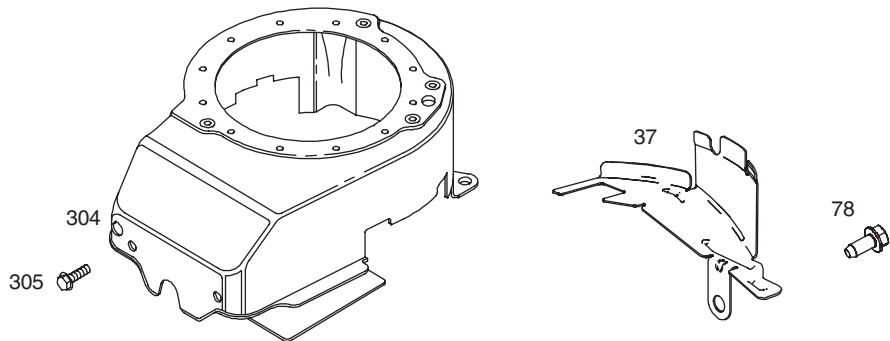

1036 EMISSIONS LABEL

745

332

334