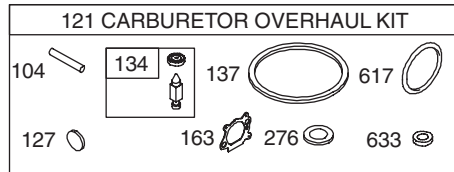

PARTS LIST

Craftsman Engine Model No. 128T02-0866-B1 For Craftsman Mower Model No. 247.38917

1036 EMISSIONS LABEL

745

332

334

PARTS LIST

Craftsman Engine Model No. 128T02-0866-B1 For Craftsman Mower Model No. 247.38917

PARTS LIST

Craftsman Engine Model No. 128T02-0866-B1 For Craftsman Mower Model No. 247.38917

Ref. No.	Part No.	Description
1	697322	Cylinder Assembly
2	399269	Kit-Bushing/Seal (Magneto Side)
3	299819s	Seal-Oil (Magneto Side)
4	493279	Sump-Engine
5	691160	Head-Cylinder
7	692249	Gasket-Cylinder Head
8	695250	Breather Assembly
9	699472	Gasket-Breather
10	691125	Screw (Breather Assembly)
11	691781	Tube-Breather
11A	691923	Tube-Breather
12	692232	Gasket-Crankcase
13	690912	Screw (Cylinder Head)
15	691680	Plug-Oil Drain
16	797017	Crankshaft
20	399781s	Seal-Oil (PTO Side)
22	691092	Screw (Crankcase Cover/Sump)
23	691987	Flywheel
24	222698s	Key-Flywheel
25	797302	Piston Assembly (Standard)
	797303	Piston Assembly (.020" Oversize)
26	797304	Ring Set (Standard)
	797305	Ring Set (.020" Oversize)
27	691588	Lock-Piston Pin
28	298909	Pin-Piston
29	797306	Rod-Connecting
32	691664	Screw (Connecting Rod) (Short)
32A	695759	Screw (Connecting Rod) (Long)
33	262651s	Valve-Exhaust
34	262652s	Valve-Intake
35	691270	Spring-Valve (Intake)
36	691270	Spring-Valve (Exhaust)
37	793756	Guard-Flywheel
40	692194	Keeper-Valve
43	691997	Slinger-Governor/Oil
45	690548	Tappet-Valve
46	691449	Camshaft