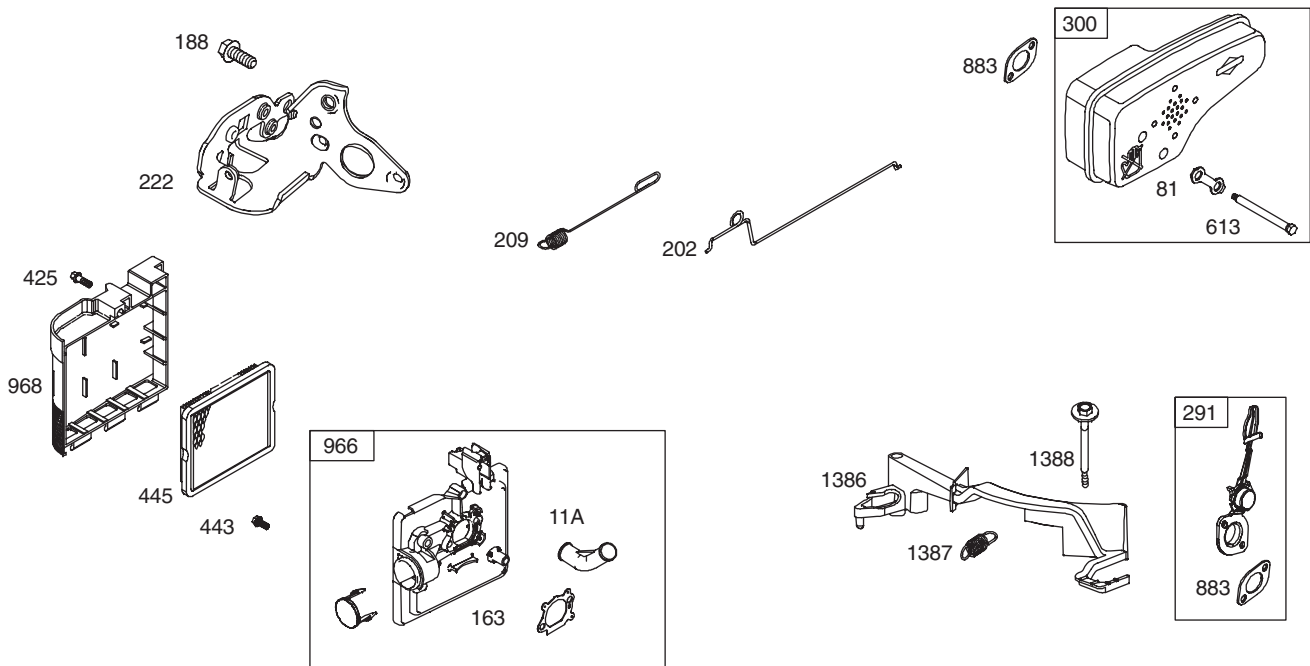

Ref. No.	Part No.	Description	Ref. No.	Part No.	Description
1	747-05204-0637	Blade Control	25	710-1044	Screw , 3/8-24 x 1.50
2	749-04682-0637	Upper Handle	26	731-07531	Hub Cap - Front
3	747-05450	Grass Catcher Frame-Red	26a	731-07532	Hub Cap - Rear
	747-05226-0637	Grass Catcher Frame-Black	27	738-04419A	Sldr. Screw, .375 x .126 x 1/4-20
4	749-04608A-0637	Lower Handle	28	712-04217	Flange Lock Nut, 3/8-16
5	720-0279	Wing Nut	29	720-04130	Adjustment Lever Knob
6	710-1205	Rope Guide	30	720-04123A	Wing Nut
7	710-04998	Carriage Screw ,5/16-18	31	736-0524B	Blade Bell Support
8	964-04154	Grass Bag	32	712-04064	Nut, Flange Lock, 1/4-20
9	720-04072A	Hand Knob	33	734-04568	Wheel, 8 x 2.125
10	731-07486	Side Chute	34	946-04661	Control Cable
11	725-0157	Cable Tie	35	710-0654A	TT Sems Screw, 3/8-16 x 1.0
12	712-04222	Nut, Sq., 1/4-20	36	731-07203	Trail shield
13	631-04369	Rear Discharge Door Assembly	37	731-07174A	Front Cover
14	747-0710A	Hinge Pin	38	732-1014C	Torsion Spring
15	787-01779	Chute Deflector Bracket	39	787-01818A-0637	Front Height Adjuster Plate
16	732-04673	Torsion Spring - RH	40	911-04142	Rear Axle Assembly
17	634-04642	Wheel, 7 x 2	41	911-04143B	Front Axle Assembly
18	787-01819	Axle Retainer Bracket	42	710-04995	Screw, 5/16-14 x .750
19	710-05073	Screw, 1/4-20 x .500	43	710-0895	Screw, 1/4-15 x .750
20	787-01874A-0691	Deck - 21"	44	128T02-0866-B1	Engine
21	987-02516	Hinged Mulch Plug Assembly	45	738-04278	Screw, 1/4-20 x .500
22	732-04674	Torsion Spring - LH	46	731-07487	Deck Wash Nozzle
23	748-04096	Blade Adapter	47	921-04041	Water Nozzle Adapter
24	942-0741A	Mulching Blade			

PARTS LIST

Craftsman Engine Model No. 128T02-0866-B1 For Craftsman Mower Model No. 247.38917

48 SHORT BLOCK

1058 OPERATOR'S MANUAL

1329 REPLACEMENT ENGINE

1330 REPAIR MANUAL

PARTS LIST

Craftsman Engine Model No. 128T02-0866-B1 For Craftsman Mower Model No. 247.38917