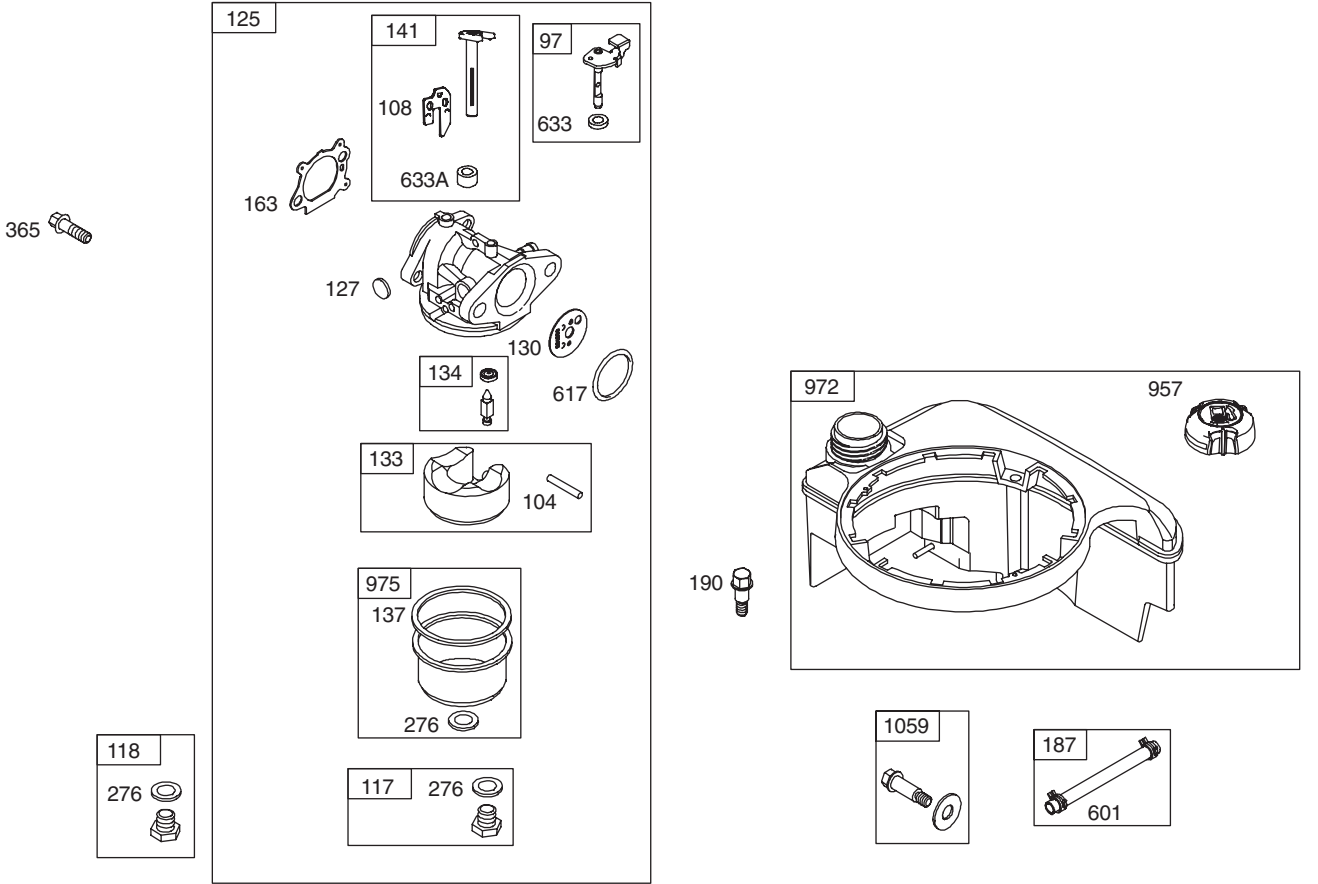

PARTS LIST

Craftsman Engine Model No. 128T02-0866-B1 For Craftsman Mower Model No. 247.38917