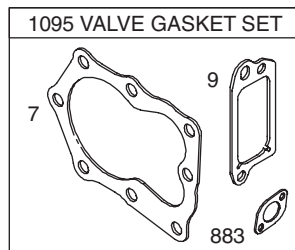

PARTS LIST

Craftsman Engine Model No. 128T02-0866-B1 For Craftsman Mower Model No. 247.38917

48 SHORT BLOCK

1058 OPERATOR'S MANUAL

1329 REPLACEMENT ENGINE

1330 REPAIR MANUAL

PARTS LIST

Craftsman Engine Model No. 128T02-0866-B1 For Craftsman Mower Model No. 247.38917

PARTS LIST

Craftsman Engine Model No. 128T02-0866-B1 For Craftsman Mower Model No. 247.38917

1036 EMISSIONS LABEL

745

332

334

PARTS LIST

Craftsman Engine Model No. 128T02-0866-B1 For Craftsman Mower Model No. 247.38917

PARTS LIST

Craftsman Engine Model No. 128T02-0866-B1 For Craftsman Mower Model No. 247.38917

Ref. No.	Part No.	Description
1	697322	Cylinder Assembly
2	399269	Kit-Bushing/Seal (Magneto Side)
3	299819s	Seal-Oil (Magneto Side)
4	493279	Sump-Engine
5	691160	Head-Cylinder
7	692249	Gasket-Cylinder Head
8	695250	Breather Assembly
9	699472	Gasket-Breather
10	691125	Screw (Breather Assembly)
11	691781	Tube-Breather
11A	691923	Tube-Breather
12	692232	Gasket-Crankcase
13	690912	Screw (Cylinder Head)
15	691680	Plug-Oil Drain
16	797017	Crankshaft
20	399781s	Seal-Oil (PTO Side)
22	691092	Screw (Crankcase Cover/Sump)
23	691987	Flywheel
24	222698s	Key-Flywheel
25	797302	Piston Assembly (Standard)
	797303	Piston Assembly (.020" Oversize)
26	797304	Ring Set (Standard)
	797305	Ring Set (.020" Oversize)
27	691588	Lock-Piston Pin
28	298909	Pin-Piston
29	797306	Rod-Connecting
32	691664	Screw (Connecting Rod) (Short)
32A	695759	Screw (Connecting Rod) (Long)
33	262651s	Valve-Exhaust
34	262652s	Valve-Intake
35	691270	Spring-Valve (Intake)
36	691270	Spring-Valve (Exhaust)
37	793756	Guard-Flywheel
40	692194	Keeper-Valve
43	691997	Slinger-Governor/Oil
45	690548	Tappet-Valve
46	691449	Camshaft