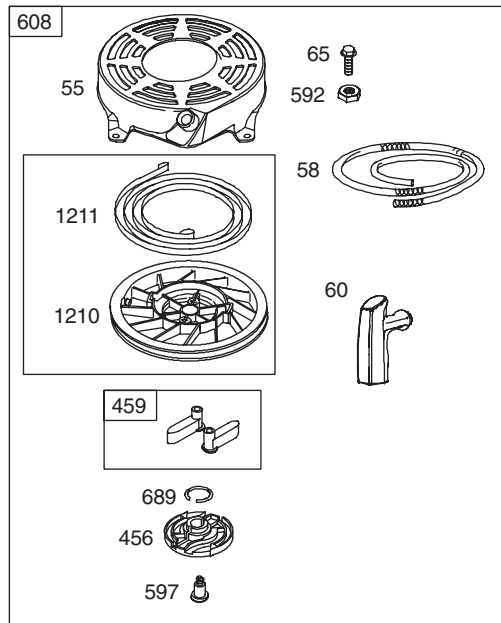

PARTS LIST

Craftsman Engine Model No. 128T02-0866-B1 For Craftsman Mower Model No. 247.38917