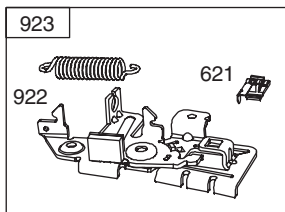

PARTS LIST

Craftsman Engine Model No. 128T02-0866-B1 For Craftsman Mower Model No. 247.38917

48 SHORT BLOCK

1058 OPERATOR'S MANUAL

1329 REPLACEMENT ENGINE

1330 REPAIR MANUAL

PARTS LIST

Craftsman Engine Model No. 128T02-0866-B1 For Craftsman Mower Model No. 247.38917

PARTS LIST

Craftsman Engine Model No. 128T02-0866-B1 For Craftsman Mower Model No. 247.38917

1036 EMISSIONS LABEL

745

332

334

PARTS LIST

Craftsman Engine Model No. 128T02-0866-B1 For Craftsman Mower Model No. 247.38917

PARTS LIST

Craftsman Engine Model No. 128T02-0866-B1 For Craftsman Mower Model No. 247.38917

Ref. No.	Part No.	Description
1	697322	Cylinder Assembly
2	399269	Kit-Bushing/Seal (Magneto Side)
3	299819s	Seal-Oil (Magneto Side)
4	493279	Sump-Engine
5	691160	Head-Cylinder
7	692249	Gasket-Cylinder Head
8	695250	Breather Assembly
9	699472	Gasket-Breather
10	691125	Screw (Breather Assembly)
11	691781	Tube-Breather
11A	691923	Tube-Breather
12	692232	Gasket-Crankcase
13	690912	Screw (Cylinder Head)
15	691680	Plug-Oil Drain
16	797017	Crankshaft
20	399781s	Seal-Oil (PTO Side)
22	691092	Screw (Crankcase Cover/Sump)
23	691987	Flywheel
24	222698s	Key-Flywheel
25	797302	Piston Assembly (Standard)
	797303	Piston Assembly (.020" Oversize)
26	797304	Ring Set (Standard)
	797305	Ring Set (.020" Oversize)
27	691588	Lock-Piston Pin
28	298909	Pin-Piston
29	797306	Rod-Connecting
32	691664	Screw (Connecting Rod) (Short)
32A	695759	Screw (Connecting Rod) (Long)
33	262651s	Valve-Exhaust
34	262652s	Valve-Intake
35	691270	Spring-Valve (Intake)
36	691270	Spring-Valve (Exhaust)
37	793756	Guard-Flywheel
40	692194	Keeper-Valve
43	691997	Slinger-Governor/Oil
45	690548	Tappet-Valve
46	691449	Camshaft