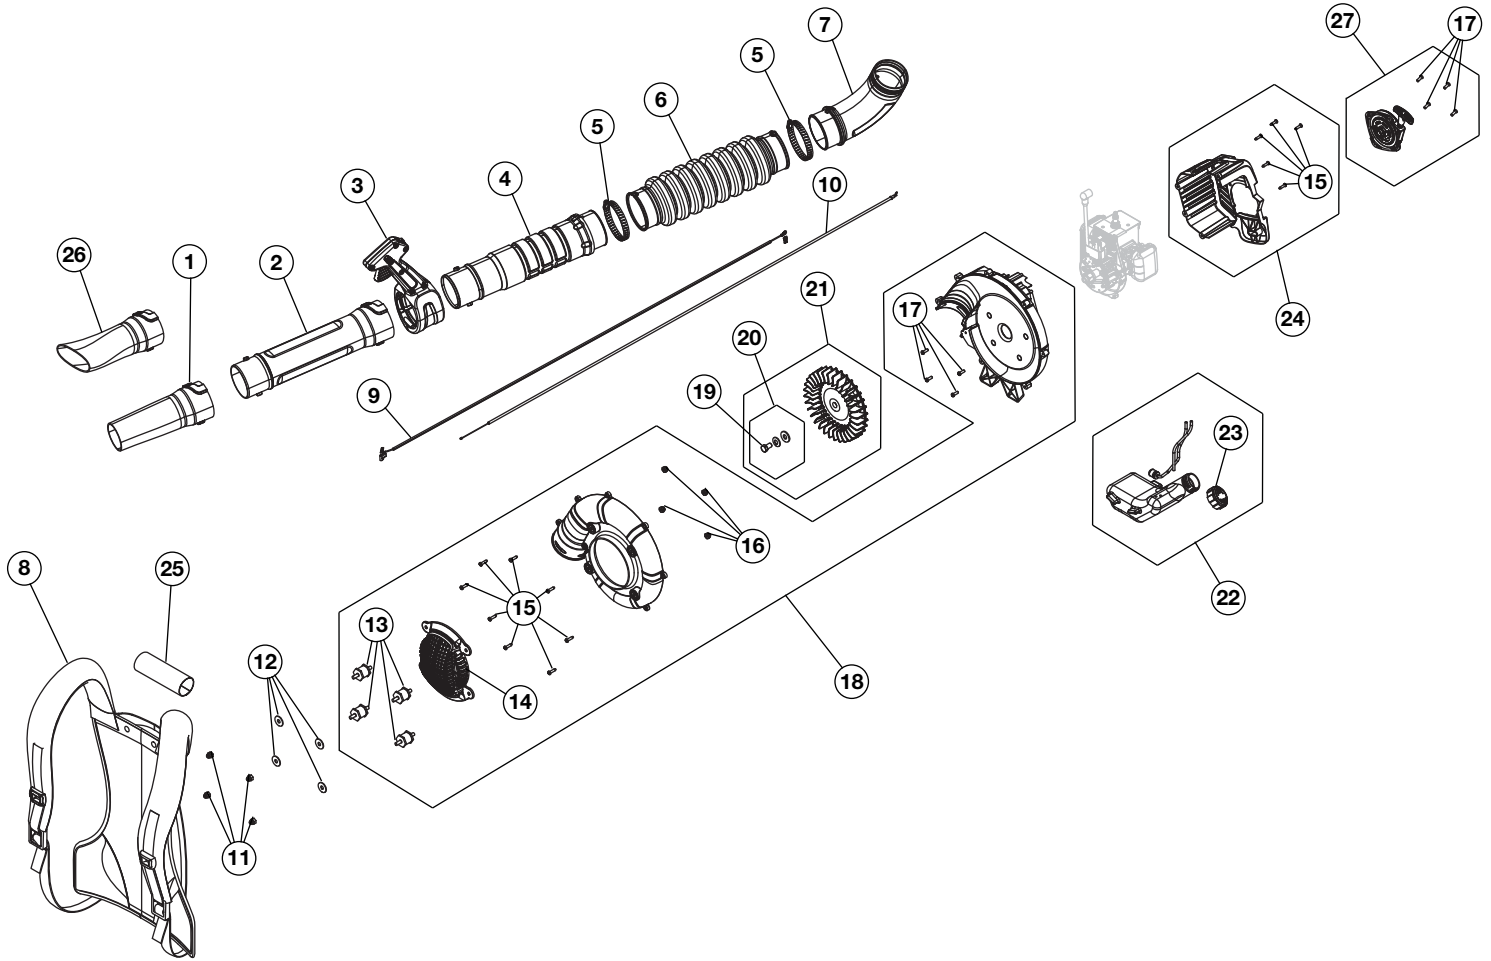

**REPLACEMENT PARTS - MODEL 316.794000
2-CYCLE GAS BACKPACK BLOWER**

Item	Part No.	Description
1	753-06000	Nozzle
2	753-05971	Lower Blower Tube
3	753-05975	Throttle Grip Assembly
4	753-05991	Upper Blower Tube
5	753-05640	Clamp
6	753-05641	Flex Tube
7	753-05990	Elbow
8	753-05645	Harness
9	753-05643	Lead Wire
10	753-06434	Throttle Cable
11	753-05647	Nut
12	791-182678	Washer
13	753-05648	Insulator Mount

Item	Part No.	Description
14	753-05649	Intake Cover
15	791-181345	Screw
16	791-180050	Nut
17	791-181862	Screw
18	753-06448	Impeller Housing Assembly (includes 13-17)
19	791-182414	Bolt
20	753-04482	Impeller Hardware (includes 19)
21	753-05651	Impeller (includes 19 & 20)
22	753-05654	Fuel Tank Assembly (includes 23)
23	791-182529	Fuel Cap
24	753-06455	Housing Assembly (includes 15)
25	753-06344	Grip
26	753-06001	Flare Nozzle
27	753-06436	Starter Assembly (includes 17)