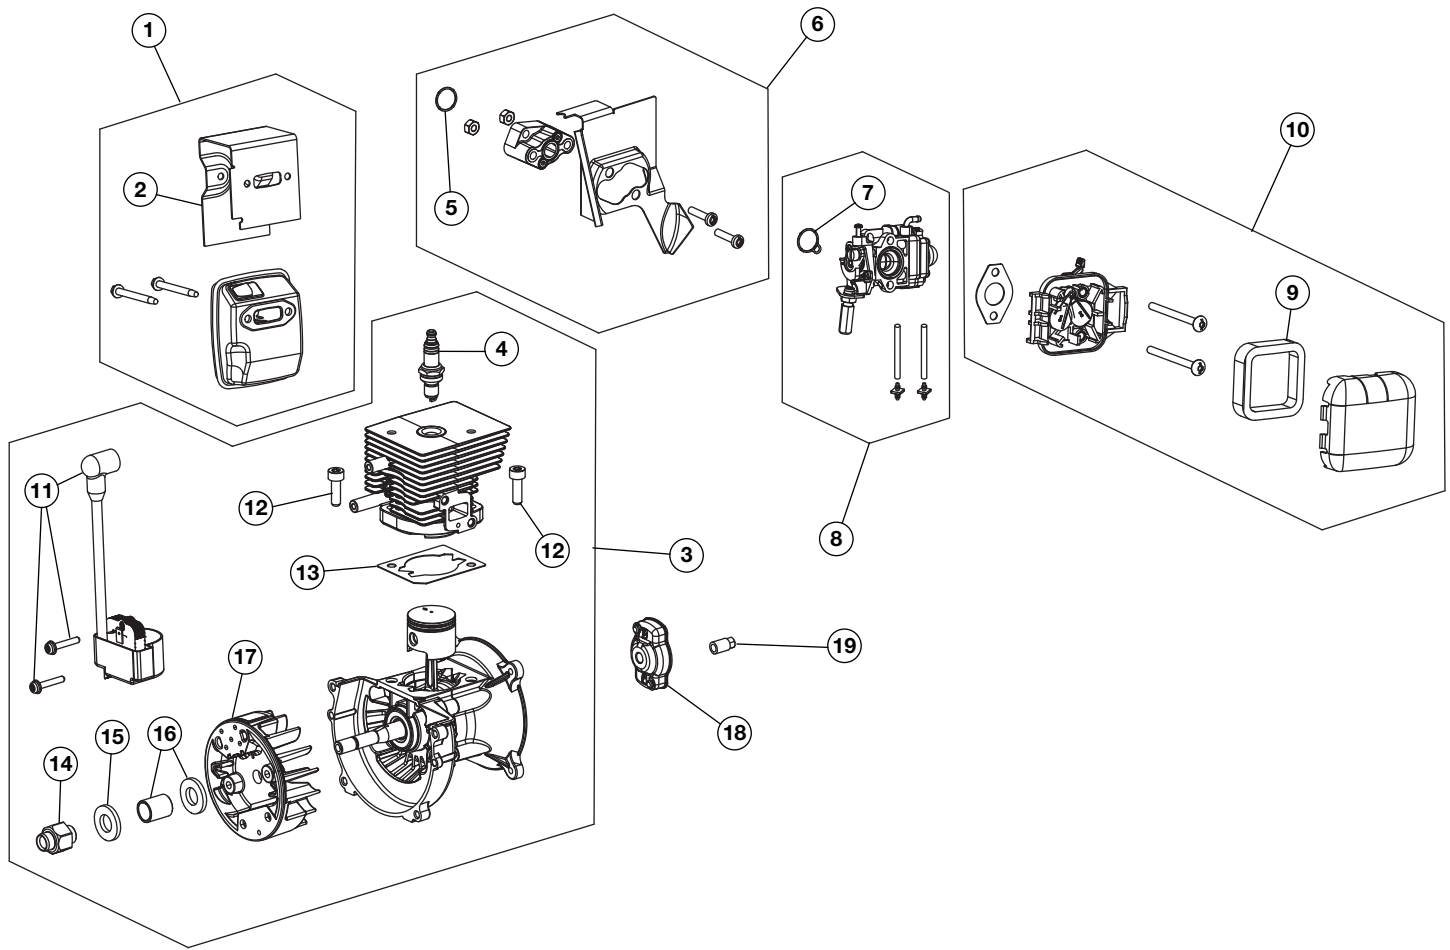

REPLACEMENT PARTS - MODEL 316.794000
2-CYCLE GAS BACKPACK BLOWER

Item	Part No.	Description
1	753-06418	Muffler Assembly (includes 2)
2	753-06419	Muffler Gasket
3	753-06441	Shortblock Assembly (includes 4 & 11-17)
4	753-06193	Spark Plug
5	753-06184	Insulator O-Ring
6	753-06189	Insulator Assembly (includes 5)
7	753-06253	Carburetor Gasket
8	753-06442	Carburetor Assembly (includes 7)
9	791-181757	Air Filter

Item	Part No.	Description
10	753-05725	Aircleaner Assembly (includes 9)
11	753-06443	Module Assembly
12	753-05703	Screw
13	753-06440	Cylinder Gasket
14	753-05705	Flywheel Adapter
15	753-05706	Washer
16	753-05707	Bushing
17	753-06246	Flywheel Assembly
18	753-06091	Pawl Assembly
19	753-06104	Electric Start Adapter

**REPLACEMENT PARTS - MODEL 316.794000
2-CYCLE GAS BACKPACK BLOWER**

Item	Part No.	Description
1	753-06000	Nozzle
2	753-05971	Lower Blower Tube
3	753-05975	Throttle Grip Assembly
4	753-05991	Upper Blower Tube
5	753-05640	Clamp
6	753-05641	Flex Tube
7	753-05990	Elbow
8	753-05645	Harness
9	753-05643	Lead Wire
10	753-06434	Throttle Cable
11	753-05647	Nut
12	791-182678	Washer
13	753-05648	Insulator Mount

Item	Part No.	Description
14	753-05649	Intake Cover
15	791-181345	Screw
16	791-180050	Nut
17	791-181862	Screw
18	753-06448	Impeller Housing Assembly (includes 13-17)
19	791-182414	Bolt
20	753-04482	Impeller Hardware (includes 19)
21	753-05651	Impeller (includes 19 & 20)
22	753-05654	Fuel Tank Assembly (includes 23)
23	791-182529	Fuel Cap
24	753-06455	Housing Assembly (includes 15)
25	753-06344	Grip
26	753-06001	Flare Nozzle
27	753-06436	Starter Assembly (includes 17)