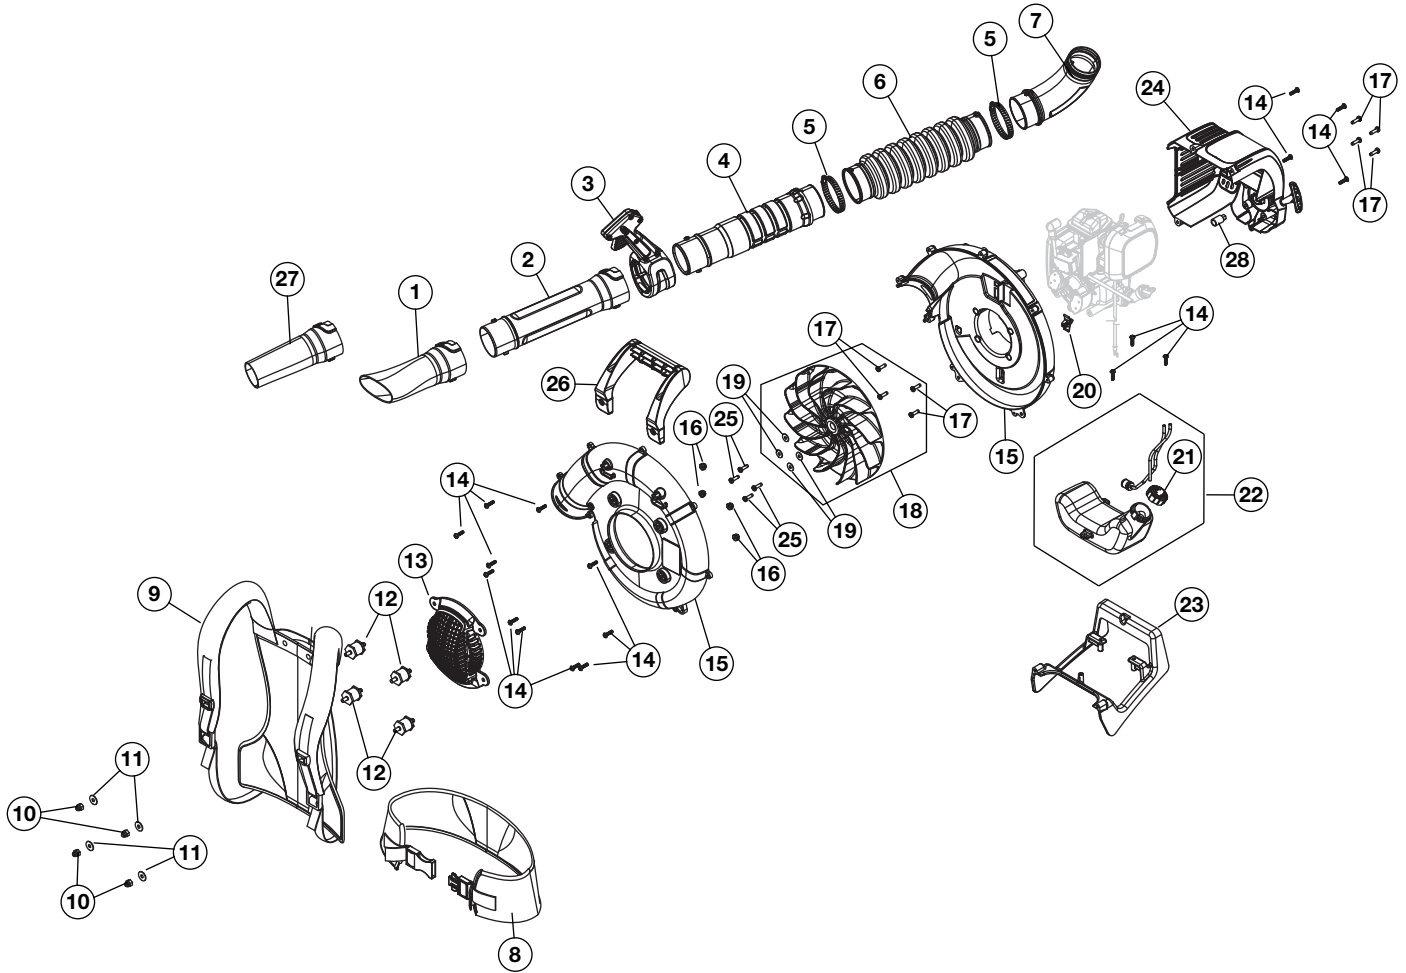

# REPLACEMENT PARTS - MODEL 316.794010 4-CYCLE BACKPACK BLOWER

Item	Part No.	Description	Item	Part No.	Description
1	753-05669	Muffler Assembly (includes 2 & 3)	19	753-05681	Cylinder Gasket
2	791-182361	Muffler Screw	20	753-06091	Pawl Assembly
3	753-05670	Muffler Gasket	21	753-05400	Oil Plug
4	791-181025	Screw	22	753-05682	Oil Fill Tube (includes 3)
5	753-05671	Rocker Cover	23	753-05687	Nut
6	753-05672	Rocker Cover O-Ring	24	753-05688	Flywheel Assembly
7	753-05784	Spark Plug	25	753-06003	Module Assembly
8	753-05673	Insulator Gasket	26	753-05690	Lead Wire
9	753-05248	Nut	27	753-06367	Short Block Assembly (includes 4-7, 11, 19, 21 & 22)
10	753-05674	Insulator			
11	791-181003	Screw			
12	753-05675	Carburetor Gasket			
13	753-05676	Carburetor			
14	791-181751	Carburetor O-Ring			
15	753-05253	Screw			
16	753-05852	Air Cleaner Assembly (includes 16)			
17	753-05677	Air Filter			
18	753-05970	Throttle Cable			

# REPLACEMENT PARTS - MODEL 316.794010

## 4-CYCLE BACKPACK BLOWER

Item	Part No.	Description	Item	Part No.	Description
1	753-06001	Flared Nozzle	14	753-04595	Screw
2	753-05971	Lower Blower Tube	15	753-05658	Impeller Housing Assembly
3	753-05975	Throttle Grip Assembly	16	791-180050	Nut
4	753-05991	Upper Blower Tube	17	791-181003	Housing Screw
5	753-05640	Clamp	18	753-05989	Impeller (includes 19 & 25)
6	753-05641	Flex Tube	19	791-182409	Washer
7	753-05990	Elbow Tube	20	753-05661	Throttle Retaining Clip
8	753-06340	Hip Belt	21	753-05289	Fuel Cap
9	753-06141	Support System	22	753-05715	Fuel Tank Assembly (includes 21)
10	753-05647	Nut	23	753-05663	Stand
11	791-182678	Washer	24	753-06368	Engine Cover Assembly
12	753-05648	Isolator Mount	25	791-182348	Impeller Screw
13	753-05649	Intake Cover	26	753-05771	Handle
			27	753-06000	Concentrator Nozzle
			28	753-06104	Electric Starter Adapter