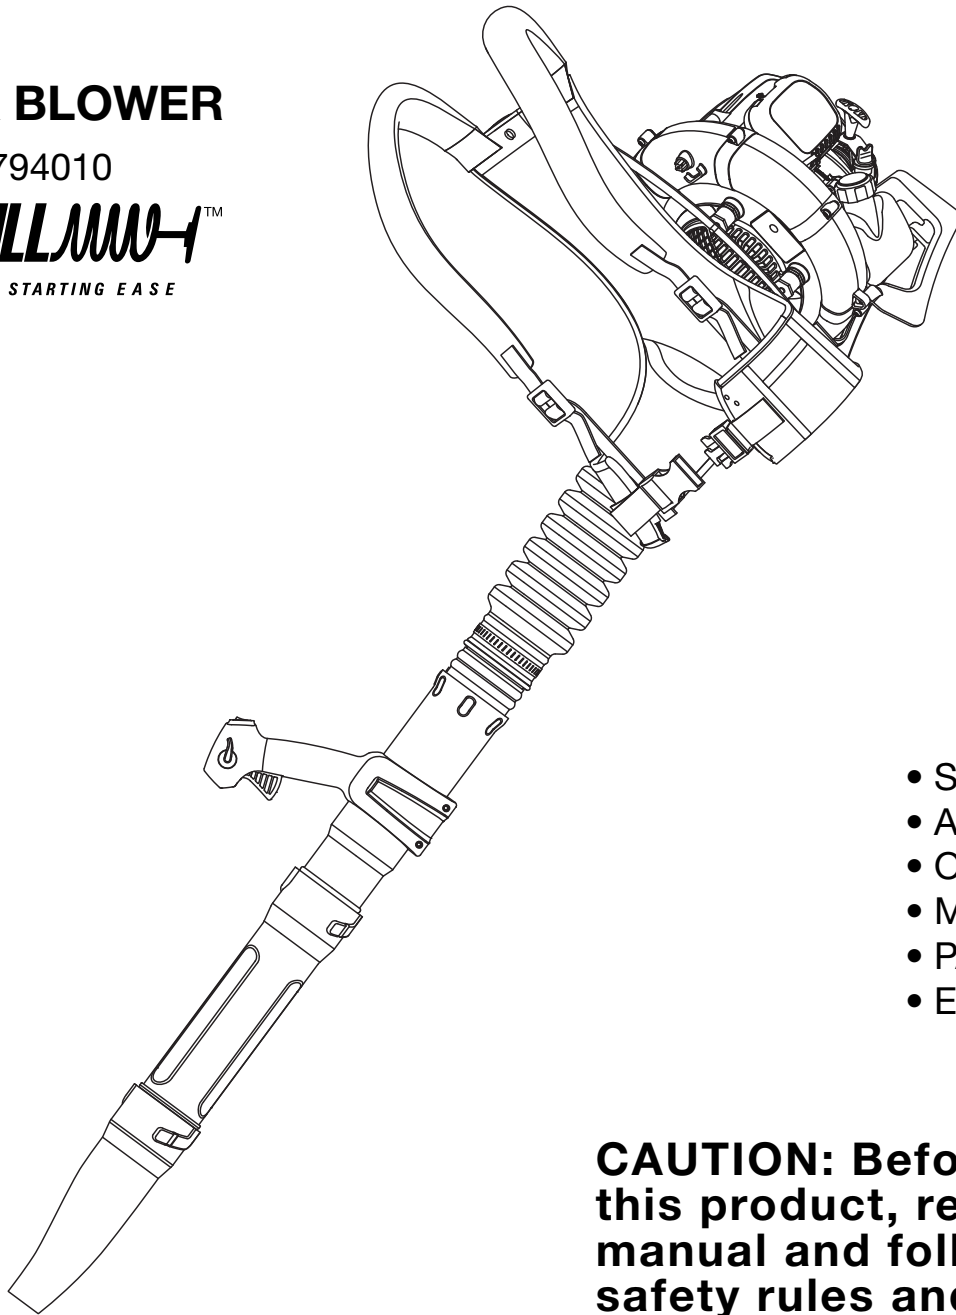

# CRAFTSMAN®

4-Cycle

**BACKPACK BLOWER**

Model No. 316.794010

**INCREDI-PULL™**

UNBELIEVABLE STARTING EASE

- SAFETY
- ASSEMBLY
- OPERATION
- MAINTENANCE
- PARTS LIST
- ESPAÑOL, P. 13

**CAUTION:** Before using this product, read this manual and follow all safety rules and operating instructions.