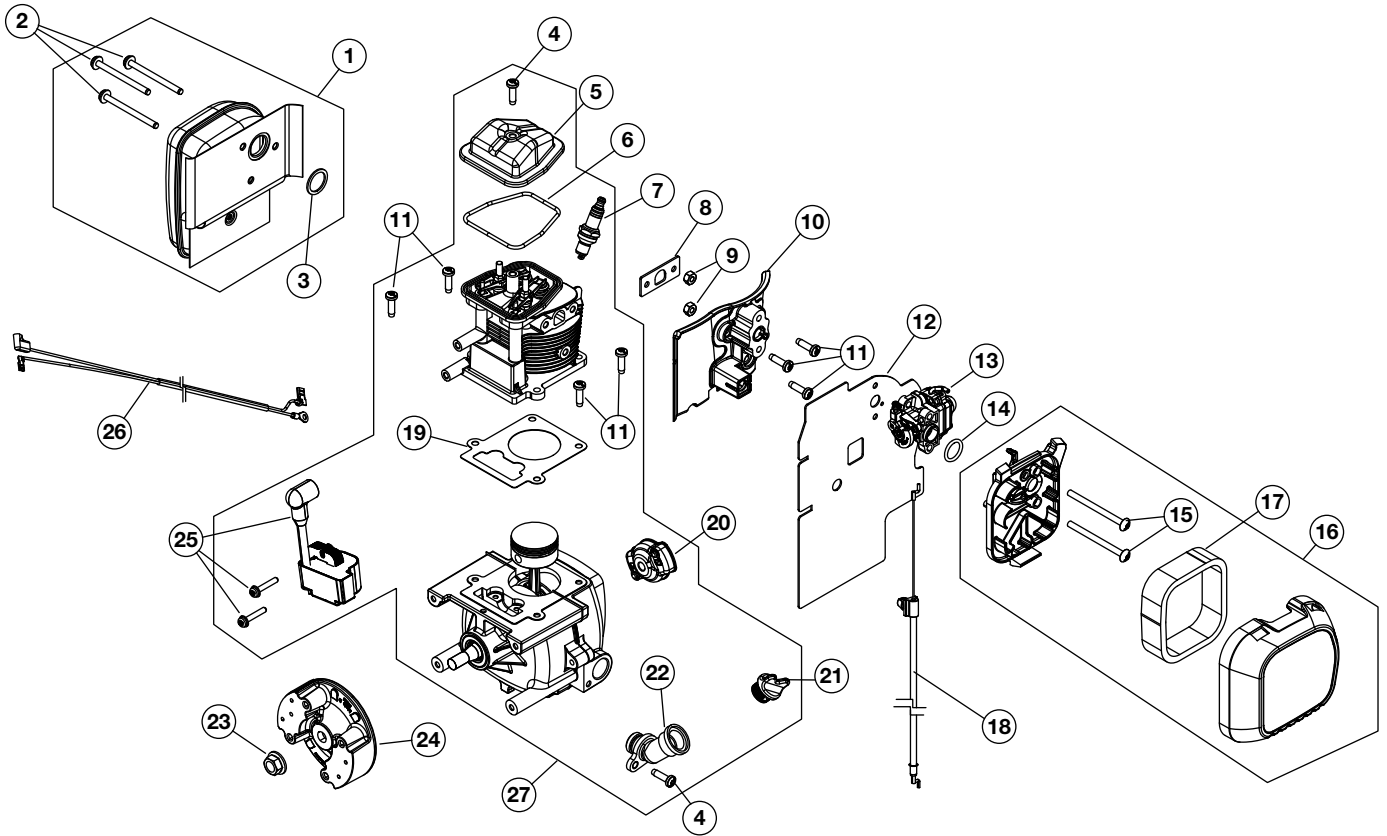

REPLACEMENT PARTS - MODEL 316.794010 4-CYCLE BACKPACK BLOWER

Item	Part No.	Description	Item	Part No.	Description
1	753-05669	Muffler Assembly (includes 2 & 3)	19	753-05681	Cylinder Gasket
2	791-182361	Muffler Screw	20	753-06091	Pawl Assembly
3	753-05670	Muffler Gasket	21	753-05400	Oil Plug
4	791-181025	Screw	22	753-05682	Oil Fill Tube (includes 3)
5	753-05671	Rocker Cover	23	753-05687	Nut
6	753-05672	Rocker Cover O-Ring	24	753-05688	Flywheel Assembly
7	753-05784	Spark Plug	25	753-06003	Module Assembly
8	753-05673	Insulator Gasket	26	753-05690	Lead Wire
9	753-05248	Nut	27	753-06367	Short Block Assembly (includes 4-7, 11, 19, 21 & 22)
10	753-05674	Insulator			
11	791-181003	Screw			
12	753-05675	Carburetor Gasket			
13	753-05676	Carburetor			
14	791-181751	Carburetor O-Ring			
15	753-05253	Screw			
16	753-05852	Air Cleaner Assembly (includes 16)			
17	753-05677	Air Filter			
18	753-05970	Throttle Cable