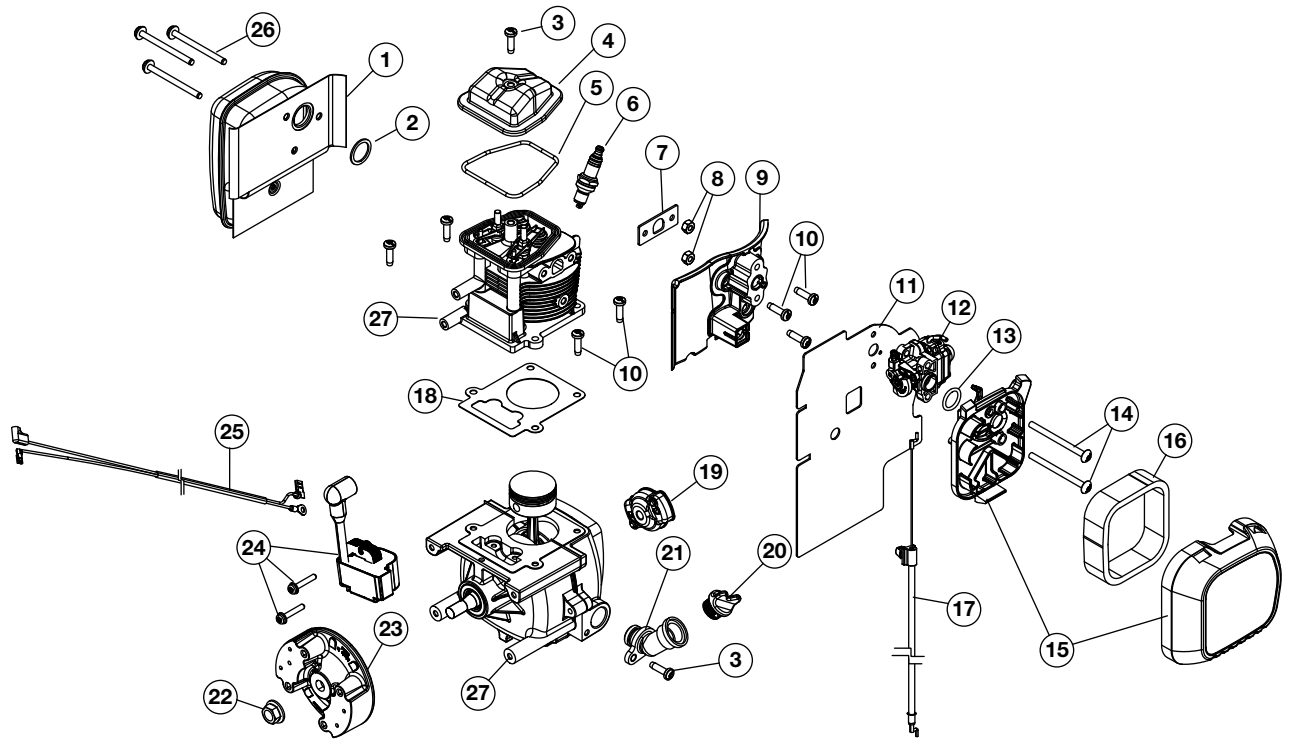

REPLACEMENT PARTS - MODEL TB4BP 4-CYCLE BACKPACK BLOWER

PPN 41CR4BPG966

Item	Part No.	Description
1	753-05669	Muffler Assembly (includes 2 & 26)
2	753-05670	Muffler Gasket
3	753-05377	Screw
4	753-05671	Rocker Cover
5	753-05672	Rocker Cover O-Ring
6	753-05784	Spark Plug
7	753-05673	Insulator Gasket
8	753-05248	Nut
9	753-05674	Insulator
10	791-181003	Screw
11	753-05675	Carburetor Gasket
12	753-06002	Carburetor
13	791-181751	Carburetor O-Ring
14	753-05253	Screw
15	753-05711	Air Cleaner Assembly (includes 16)
16	753-05677	Air Filter
17	753-05970	Throttle Cable

Item	Part No.	Description
18	753-05681	Cylinder Gasket
19	753-05635	Pawl Assembly
20	753-05400	Oil Plug
21	753-05682	Oil Fill Tube (includes 3)
22	753-05687	Nut
23	753-05688	Flywheel Assembly
24	753-06003	Module Assembly
25	753-05690	Lead Wire
26	791-182361	Muffler Screw
27	753-05674	Short Block Assembly
*	753-05297	Spark Arrestor

REPLACEMENT PARTS - MODEL TB4BP

4-CYCLE BACKPACK BLOWER

PPN 41CR4BPG966

Item	Part No.	Description
1	753-06000	Nozzle
2	753-05971	Lower Blower Tube
3	753-05975	Throttle Grip Assembly
4	753-05991	Upper Blower Tube
5	753-05640	Clamp
6	753-05641	Flex Tube
7	753-05990	Elbow Tube
8	753-06345	Grip
9	753-06141	Support System
10	753-05647	Nut
11	791-182678	Washer
12	753-05648	Insulator Mount
13	753-05786	Intake Cover
14	753-04595	Screw

Item	Part No.	Description
15	753-05658	Impeller Housing Assembly
16	791-180050	Nut
17	791-181003	Screw
18	753-05989	Impeller (includes 19)
19	791-182409	Washer
20	753-05661	Throttle Retaining Clip
21	753-05289	Fuel Cap
22	753-05662	Fuel Tank Assembly (includes 23)
23	753-05663	Stand
24	753-05660	Engine Cover Assembly
25	791-182348	Screw
26	753-06340	Hip Belt