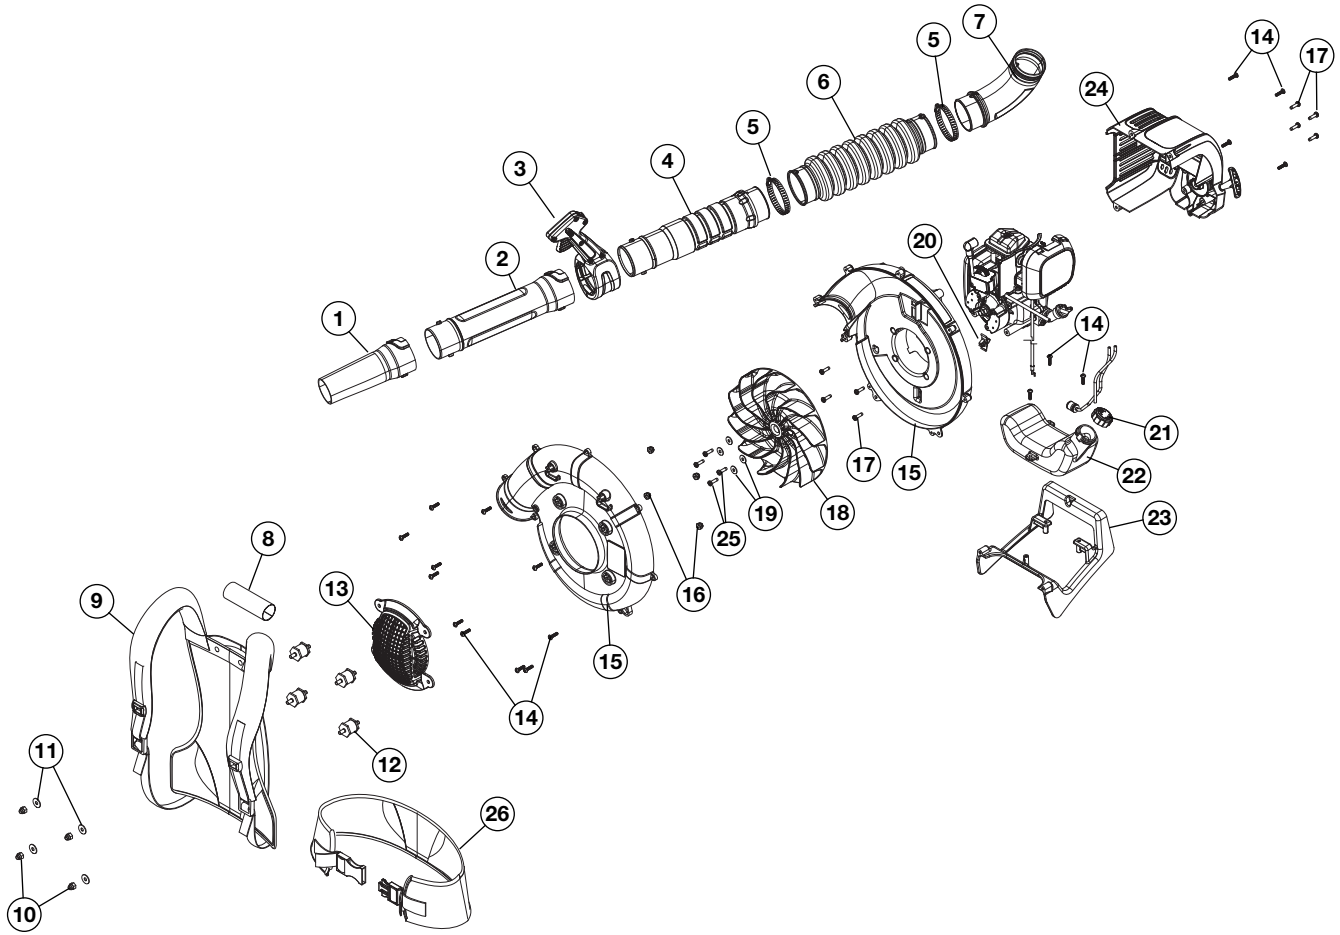

REPLACEMENT PARTS - MODEL TB4BP 4-CYCLE BACKPACK BLOWER

PPN 41CR4BPG966

Item	Part No.	Description
1	753-05669	Muffler Assembly (includes 2 & 26)
2	753-05670	Muffler Gasket
3	753-05377	Screw
4	753-05671	Rocker Cover
5	753-05672	Rocker Cover O-Ring
6	753-05784	Spark Plug
7	753-05673	Insulator Gasket
8	753-05248	Nut
9	753-05674	Insulator
10	791-181003	Screw
11	753-05675	Carburetor Gasket
12	753-06002	Carburetor
13	791-181751	Carburetor O-Ring
14	753-05253	Screw
15	753-05711	Air Cleaner Assembly (includes 16)
16	753-05677	Air Filter
17	753-05970	Throttle Cable

Item	Part No.	Description
18	753-05681	Cylinder Gasket
19	753-05635	Pawl Assembly
20	753-05400	Oil Plug
21	753-05682	Oil Fill Tube (includes 3)
22	753-05687	Nut
23	753-05688	Flywheel Assembly
24	753-06003	Module Assembly
25	753-05690	Lead Wire
26	791-182361	Muffler Screw
27	753-05674	Short Block Assembly
*	753-05297	Spark Arrestor

REPLACEMENT PARTS - MODEL TB4BP

4-CYCLE BACKPACK BLOWER

PPN 41CR4BPG966

Item	Part No.	Description
1	753-06000	Nozzle
2	753-05971	Lower Blower Tube
3	753-05975	Throttle Grip Assembly
4	753-05991	Upper Blower Tube
5	753-05640	Clamp
6	753-05641	Flex Tube
7	753-05990	Elbow Tube
8	753-06345	Grip
9	753-06141	Support System
10	753-05647	Nut
11	791-182678	Washer
12	753-05648	Insulator Mount
13	753-05786	Intake Cover
14	753-04595	Screw

Item	Part No.	Description
15	753-05658	Impeller Housing Assembly
16	791-180050	Nut
17	791-181003	Screw
18	753-05989	Impeller (includes 19)
19	791-182409	Washer
20	753-05661	Throttle Retaining Clip
21	753-05289	Fuel Cap
22	753-05662	Fuel Tank Assembly (includes 23)
23	753-05663	Stand
24	753-05660	Engine Cover Assembly
25	791-182348	Screw
26	753-06340	Hip Belt