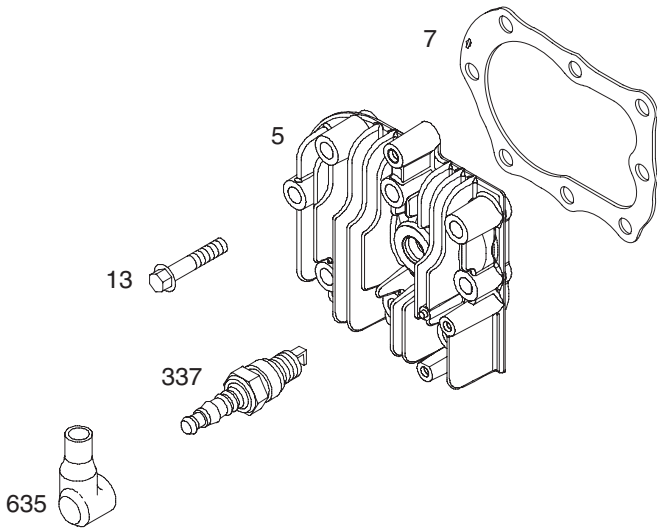

PARTS LIST

Craftsman Edger/Trencher — Model No. 247.796510

Ref.	Part No.	Description
1	687-02022	Curb Height Adjustment Lever
2	687-02125A	Curb Height Adjuster Plate
3	687-02126	Blade Plate Assembly
4	710-0191	Screw $\frac{3}{8}$-24
5	710-0411	Screw $\frac{3}{8}$-16
6	710-04389	Hex Screw, $\frac{5}{16}$-18
7	710-0599	Self-tapping Screw, $\frac{1}{4}$-20
8	710-0654A	Screw, $\frac{3}{8}$-16
9	710-0726	Hex Screw, $\frac{5}{16}$-12
10	710-0870	Hex Screw $\frac{5}{16}$-18
11	710-1143A	Hex Screw, $\frac{5}{8}$-18
12	710-1174	Carriage Bolt, $\frac{5}{16}$-18
13	710-1205	Rope Guide (Eye Bolt)
14	710-3180	Hex Screw, $\frac{5}{16}$-18
15	711-04361	Axle Shaft .50x6.65
16	711-04440	Frame Spacer .50x9.25
17	712-04063	Lock Flange Nut, $\frac{5}{16}$-18
18	712-04065	Flange Nut $\frac{3}{8}$-16
19	712-0417A	Flange Nut, $\frac{5}{8}$-18
20	714-3010	Clevis Pin $\frac{3}{32}$ x .625
21	718-04012	Bearing Cup
22	720-0142	Grip
23	720-0279	Wing Nut
24	720-04072A	Star Knob
25	726-0299	Push Cap $\frac{1}{2}$" rod
26	931-04207	Bearing Block
27	731-05063	Debris Guard
28	731-05064	Blade Guard
29	732-0188A	Double Torsion Spring
30	932-0369	Compression Spring
31	732-04045	Torsion Spring
32	932-04169	Compression Spring
33	734-1264	Wheel 7 x 1.75 T-Tread

Ref.	Part No.	Description
34	734-1268	Wheel 8 x 1.75 T-Tread
35	936-0179	Flat Washer $\frac{1}{2}$ x 1.25 x .10
36	936-0232	Wave Washer .531 x .781 x .013
37	736-0234	Flat Washer, .385 x 1.5 x .075
38	736-0258	Flat Washer .385 x 1.0 x .135 †
39	936-04088	Flat Washer .635x1.24x.181
40	936-0452	Bell Washer,.396 x 1.140
41	738-04149	Shoulder Screw, $\frac{3}{8}$-16
42	738-0706C	Shoulder Screw
43	738-0929	Shoulder Screw, $\frac{3}{8}$-16
44	941-0524	Bearing, .625 ID x 1.57 OD
45	746-04035	Control Cable (Briggs & Stratton)
46	946-04036	Wheel Adjustment Cable
47	747-04110	Blade Adjustment Rod
48	747-0976A-0637	Bail Handle
49	749-04183-0637	Upper Handle
50	749-04234-0637	Lower Handle
51	950-04105	Spacer, .63 x 1.12 x 1.06
52	750-04129	Spacer
53	950-04142	Pulley Mount Spacer
54	750-0547	Spacer, .64 x.88 x .50
55	954-04032B	Belt
56	756-04148	Flat Idler Pulley, 2.5 OD
57	956-0449	Sheave
58	756-1150A	Combination Flywheel Pulley
59	781-0427-0637	Belt Guard
60	781-0741A	Depth Index Bracket
61	781-0742-0637	Depth Index Lever
62	781-0748-0637	Tri-Star Blade
63	787-01081A-0721	Bracket Plate
64	787-01239-0721	Dual Wheel Bracket
65	787-01304-0721	Frame
66	10L802-0713-F1	Engine

PARTS LIST

Craftsman Engine Model No. 10L802-0713-F1 For Craftsman Edger/Trencher Model No. 247.796510