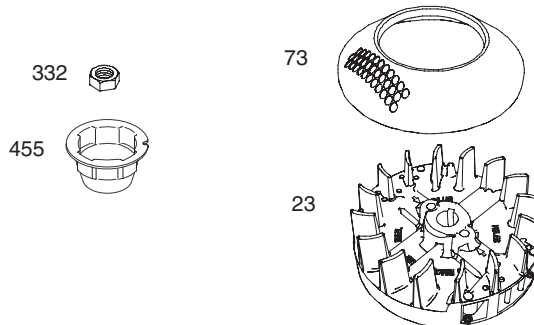

PARTS LIST

Craftsman Engine Model No. 10L802-0713-F1 For Craftsman Edger/Trencher Model No. 247.796510

PARTS LIST

Craftsman Engine Model No. 10L802-0713-F1 For Craftsman Edger/Trencher Model No. 247.796510

1036 EMISSIONS LABEL

PARTS LIST

Craftsman Engine Model No. 10L802-0713-F1 For Craftsman Edger/Trencher Model No. 247.796510

Ref. No.	Part No.	Description
1	699650	Cylinder Assembly
2	399269	Kit-Bushing/Seal (Magneto Side)
3	299819s	Seal-Oil (Magneto Side) •
4	798264	Sump-Engine
5	790169	Head-Cylinder
7	698747	Gasket-Cylinder Head •+
8	791781	Breather Assembly
9	695890	Gasket-Breather
10	691666	Screw (Breather Assembly)
11	691245	Tube-Breather
12	692218	Gasket-Crankcase •
13	691640	Screw (Cylinder Head)
15	691680	Plug-Oil Drain
16	796217	Crankshaft
20	391483s	Seal-Oil (PTO Side) •
22	692551	Screw (Crankcase Cover/Sump)
23	795549	Flywheel
24	222698s	Key-Flywheel
25	795691	Piston Assembly (Standard)
	795689	Piston Assembly (.020" Oversize)
26	795690	Ring Set (Standard)
	795688	Ring Set (.020" Oversize)
27	691588	Lock-Piston Pin
28	699659	Pin-Piston
29	699654	Rod-Connecting
32	691664	Screw (Connecting Rod)
33	296676	Valve-Exhaust
34	296677	Valve-Intake
35	690520	Spring-Valve (Intake)
36	690520	Spring-Valve (Exhaust)
37	793478	Guard-Flywheel (Muffler Side)
37A	697403	Guard-Flywheel (Carburetor Side)
40	692194	Retainer-Valve
43	697799	Slinger-Governor/Oil
45	690762	Tappet-Valve
46	691998	Camshaft
48	793347	Short Block
50	792388	Manifold-Intake
51	792389	Gasket-Intake •+
54	691111	Screw (Intake Manifold)