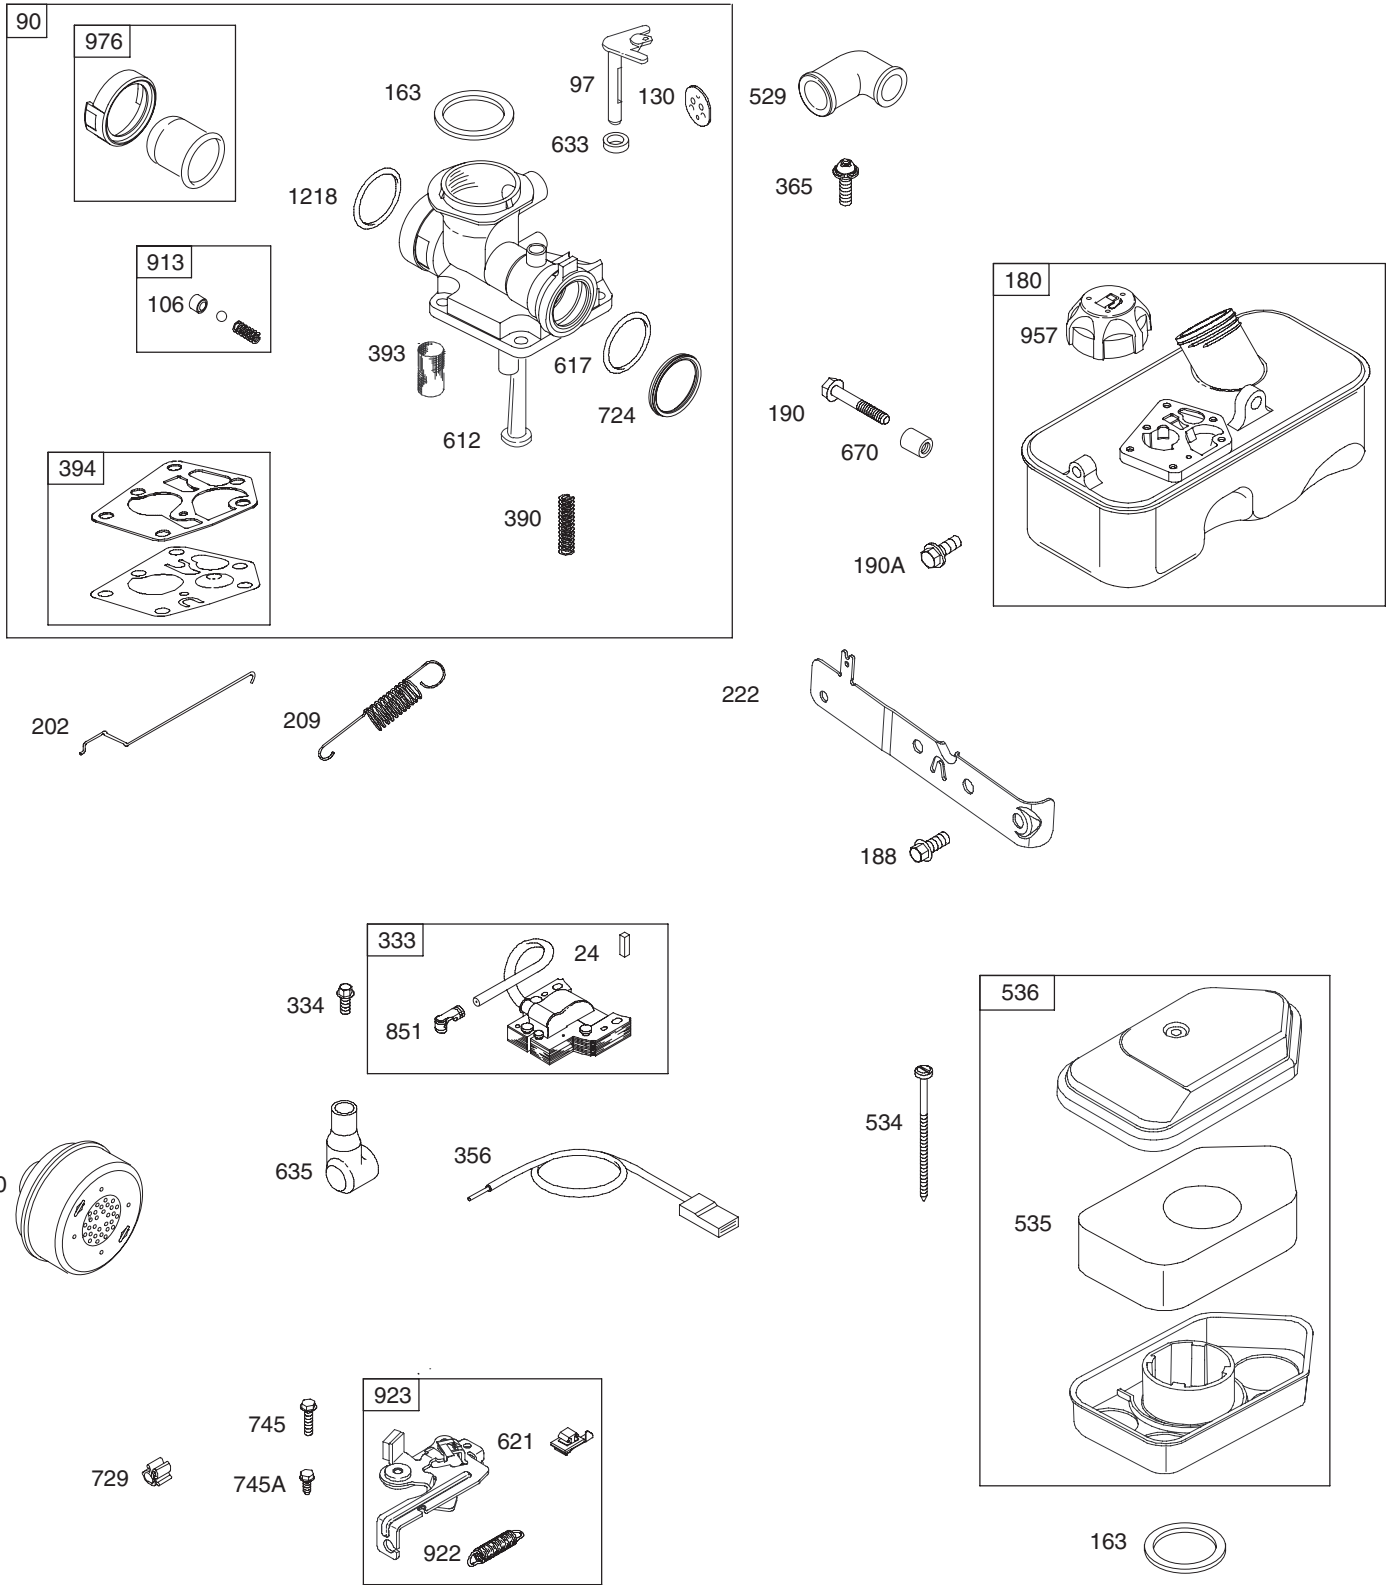

PARTS LIST

Craftsman Engine Model No. 10L802-0713-F1 For Craftsman Edger/Trencher Model No. 247.796510