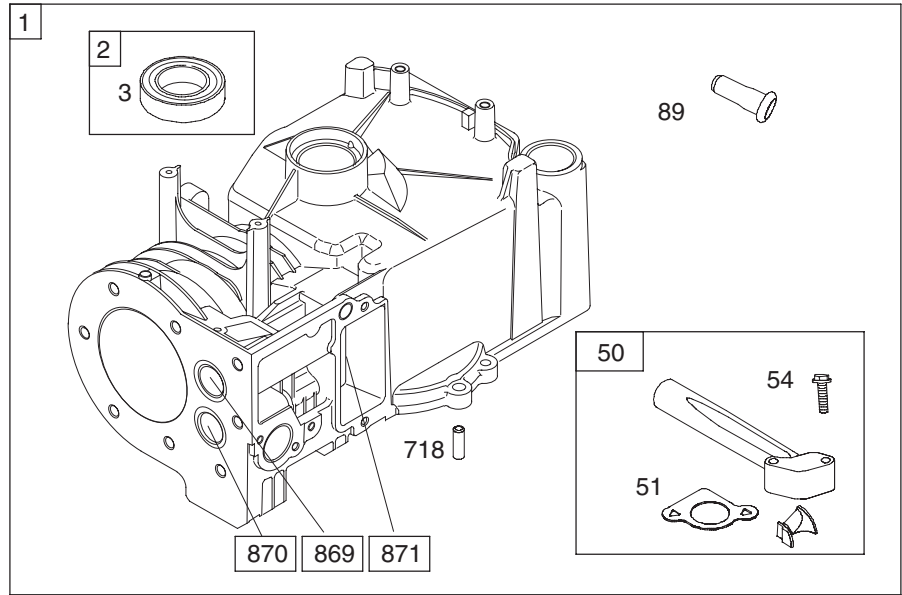

PARTS LIST

Craftsman Edger/Trencher — Model No. 247.796510

Ref.	Part No.	Description
1	687-02022	Curb Height Adjustment Lever
2	687-02125A	Curb Height Adjuster Plate
3	687-02126	Blade Plate Assembly
4	710-0191	Screw $\frac{3}{8}$-24
5	710-0411	Screw $\frac{3}{8}$-16
6	710-04389	Hex Screw, $\frac{5}{16}$-18
7	710-0599	Self-tapping Screw, $\frac{1}{4}$-20
8	710-0654A	Screw, $\frac{3}{8}$-16
9	710-0726	Hex Screw, $\frac{5}{16}$-12
10	710-0870	Hex Screw $\frac{5}{16}$-18
11	710-1143A	Hex Screw, $\frac{5}{8}$-18
12	710-1174	Carriage Bolt, $\frac{5}{16}$-18
13	710-1205	Rope Guide (Eye Bolt)
14	710-3180	Hex Screw, $\frac{5}{16}$-18
15	711-04361	Axle Shaft .50x6.65
16	711-04440	Frame Spacer .50x9.25
17	712-04063	Lock Flange Nut, $\frac{5}{16}$-18
18	712-04065	Flange Nut $\frac{3}{8}$-16
19	712-0417A	Flange Nut, $\frac{5}{8}$-18
20	714-3010	Clevis Pin $\frac{3}{32}$ x .625
21	718-04012	Bearing Cup
22	720-0142	Grip
23	720-0279	Wing Nut
24	720-04072A	Star Knob
25	726-0299	Push Cap $\frac{1}{2}$" rod
26	931-04207	Bearing Block
27	731-05063	Debris Guard
28	731-05064	Blade Guard
29	732-0188A	Double Torsion Spring
30	932-0369	Compression Spring
31	732-04045	Torsion Spring
32	932-04169	Compression Spring
33	734-1264	Wheel 7 x 1.75 T-Tread

Ref.	Part No.	Description
34	734-1268	Wheel 8 x 1.75 T-Tread
35	936-0179	Flat Washer $\frac{1}{2}$ x 1.25 x .10
36	936-0232	Wave Washer .531 x .781 x .013
37	736-0234	Flat Washer, .385 x 1.5 x .075
38	736-0258	Flat Washer .385 x 1.0 x .135 †
39	936-04088	Flat Washer .635x1.24x.181
40	936-0452	Bell Washer,.396 x 1.140
41	738-04149	Shoulder Screw, $\frac{3}{8}$-16
42	738-0706C	Shoulder Screw
43	738-0929	Shoulder Screw, $\frac{3}{8}$-16
44	941-0524	Bearing, .625 ID x 1.57 OD
45	746-04035	Control Cable (Briggs & Stratton)
46	946-04036	Wheel Adjustment Cable
47	747-04110	Blade Adjustment Rod
48	747-0976A-0637	Bail Handle
49	749-04183-0637	Upper Handle
50	749-04234-0637	Lower Handle
51	950-04105	Spacer, .63 x 1.12 x 1.06
52	750-04129	Spacer
53	950-04142	Pulley Mount Spacer
54	750-0547	Spacer, .64 x.88 x .50
55	954-04032B	Belt
56	756-04148	Flat Idler Pulley, 2.5 OD
57	956-0449	Sheave
58	756-1150A	Combination Flywheel Pulley
59	781-0427-0637	Belt Guard
60	781-0741A	Depth Index Bracket
61	781-0742-0637	Depth Index Lever
62	781-0748-0637	Tri-Star Blade
63	787-01081A-0721	Bracket Plate
64	787-01239-0721	Dual Wheel Bracket
65	787-01304-0721	Frame
66	10L802-0713-F1	Engine

PARTS LIST

Craftsman Engine Model No. 10L802-0713-F1 For Craftsman Edger/Trencher Model No. 247.796510