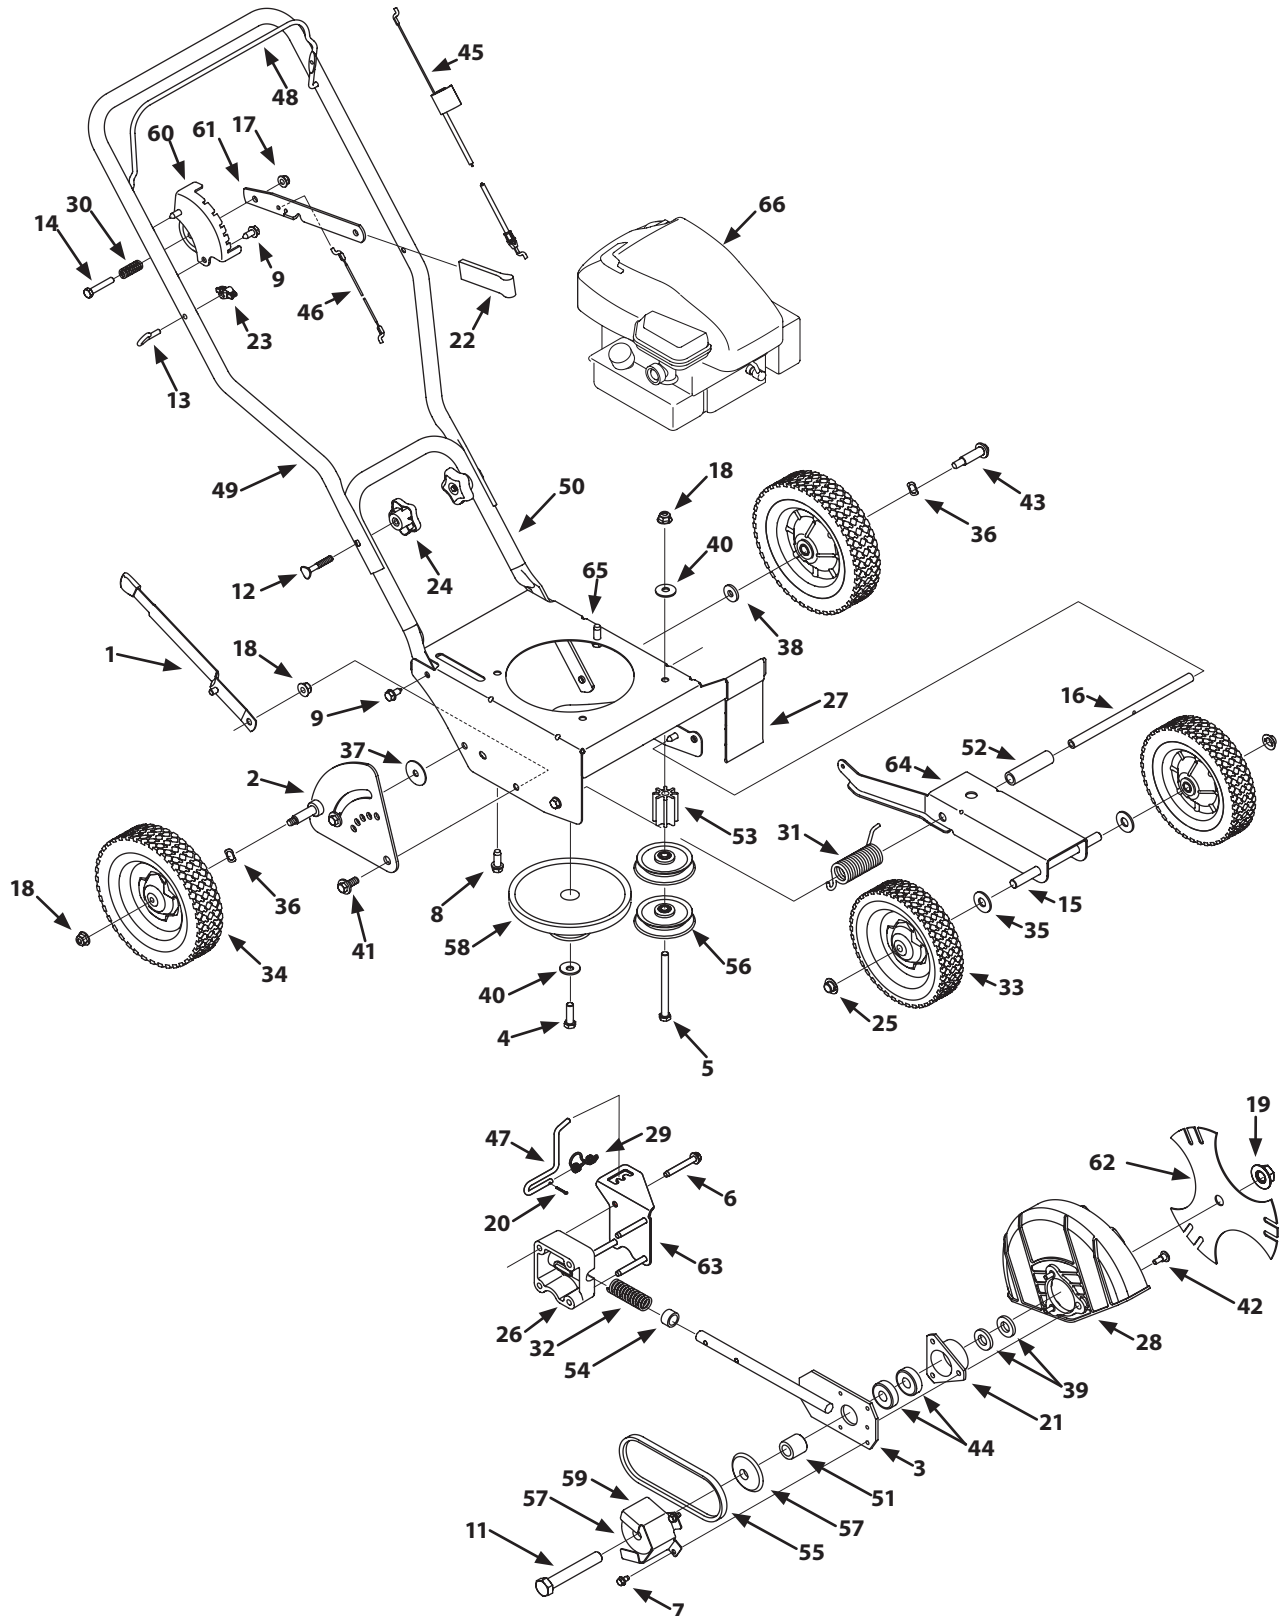

PARTS LIST

Craftsman Edger/Trencher — Model No. 247.796510

PARTS LIST

Craftsman Edger/Trencher — Model No. 247.796510

Ref.	Part No.	Description
1	687-02022	Curb Height Adjustment Lever
2	687-02125A	Curb Height Adjuster Plate
3	687-02126	Blade Plate Assembly
4	710-0191	Screw $\frac{3}{8}$ -24
5	710-0411	Screw $\frac{3}{8}$ -16
6	710-04389	Hex Screw, $\frac{5}{16}$ -18
7	710-0599	Self-tapping Screw, $\frac{1}{4}$ -20
8	710-0654A	Screw, $\frac{3}{8}$ -16
9	710-0726	Hex Screw, $\frac{5}{16}$ -12
10	710-0870	Hex Screw $\frac{5}{16}$ -18
11	710-1143A	Hex Screw, $\frac{5}{8}$ -18
12	710-1174	Carriage Bolt, $\frac{5}{16}$ -18
13	710-1205	Rope Guide (Eye Bolt)
14	710-3180	Hex Screw, $\frac{5}{16}$ -18
15	711-04361	Axle Shaft .50x6.65
16	711-04440	Frame Spacer .50x9.25
17	712-04063	Lock Flange Nut, $\frac{5}{16}$ -18
18	712-04065	Flange Nut $\frac{3}{8}$ -16
19	712-0417A	Flange Nut, $\frac{5}{8}$ -18
20	714-3010	Clevis Pin $\frac{3}{32}$ x .625
21	718-04012	Bearing Cup
22	720-0142	Grip
23	720-0279	Wing Nut
24	720-04072A	Star Knob
25	726-0299	Push Cap $\frac{1}{2}$ " rod
26	931-04207	Bearing Block
27	731-05063	Debris Guard
28	731-05064	Blade Guard
29	732-0188A	Double Torsion Spring
30	932-0369	Compression Spring
31	732-04045	Torsion Spring
32	932-04169	Compression Spring
33	734-1264	Wheel 7 x 1.75 T-Tread