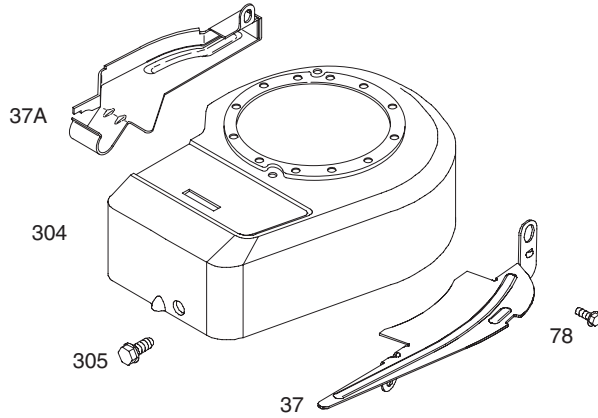

1036 EMISSIONS LABEL

PARTS LIST

Craftsman Engine Model No. 10L802-0713-F1 For Craftsman Edger/Trencher Model No. 247.796510

Ref. No.	Part No.	Description
1	699650	Cylinder Assembly
2	399269	Kit-Bushing/Seal (Magneto Side)
3	299819s	Seal-Oil (Magneto Side) •
4	798264	Sump-Engine
5	790169	Head-Cylinder
7	698747	Gasket-Cylinder Head •+
8	791781	Breather Assembly
9	695890	Gasket-Breather
10	691666	Screw (Breather Assembly)
11	691245	Tube-Breather
12	692218	Gasket-Crankcase •
13	691640	Screw (Cylinder Head)
15	691680	Plug-Oil Drain
16	796217	Crankshaft
20	391483s	Seal-Oil (PTO Side) •
22	692551	Screw (Crankcase Cover/Sump)
23	795549	Flywheel
24	222698s	Key-Flywheel
25	795691	Piston Assembly (Standard)
	795689	Piston Assembly (.020" Oversize)
26	795690	Ring Set (Standard)
	795688	Ring Set (.020" Oversize)
27	691588	Lock-Piston Pin
28	699659	Pin-Piston
29	699654	Rod-Connecting
32	691664	Screw (Connecting Rod)
33	296676	Valve-Exhaust
34	296677	Valve-Intake
35	690520	Spring-Valve (Intake)
36	690520	Spring-Valve (Exhaust)
37	793478	Guard-Flywheel (Muffler Side)
37A	697403	Guard-Flywheel (Carburetor Side)
40	692194	Retainer-Valve
43	697799	Slinger-Governor/Oil
45	690762	Tappet-Valve
46	691998	Camshaft
48	793347	Short Block
50	792388	Manifold-Intake
51	792389	Gasket-Intake •+
54	691111	Screw (Intake Manifold)