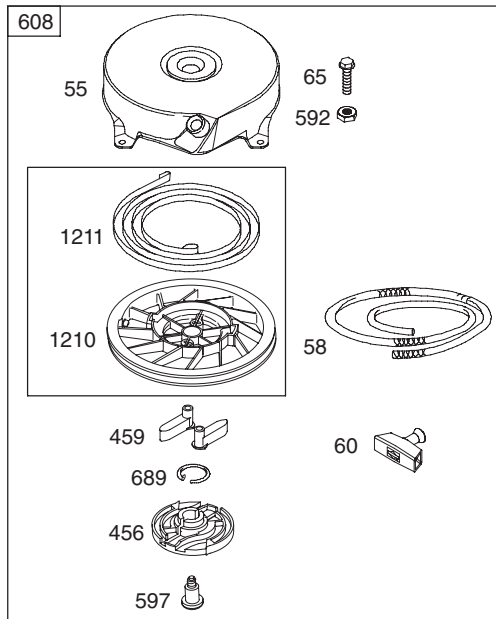

PARTS LIST

Craftsman Engine Model No. 10L802-0713-F1 For Craftsman Edger/Trencher Model No. 247.796510

PARTS LIST

Craftsman Engine Model No. 10L802-0713-F1 For Craftsman Edger/Trencher Model No. 247.796510

1036 EMISSIONS LABEL

PARTS LIST

Craftsman Engine Model No. 10L802-0713-F1 For Craftsman Edger/Trencher Model No. 247.796510

Ref. No.	Part No.	Description
1	699650	Cylinder Assembly
2	399269	Kit-Bushing/Seal (Magneto Side)
3	299819s	Seal-Oil (Magneto Side) •
4	798264	Sump-Engine
5	790169	Head-Cylinder
7	698747	Gasket-Cylinder Head •+
8	791781	Breather Assembly
9	695890	Gasket-Breather
10	691666	Screw (Breather Assembly)
11	691245	Tube-Breather
12	692218	Gasket-Crankcase •
13	691640	Screw (Cylinder Head)
15	691680	Plug-Oil Drain
16	796217	Crankshaft
20	391483s	Seal-Oil (PTO Side) •
22	692551	Screw (Crankcase Cover/Sump)
23	795549	Flywheel
24	222698s	Key-Flywheel
25	795691	Piston Assembly (Standard)
	795689	Piston Assembly (.020" Oversize)
26	795690	Ring Set (Standard)
	795688	Ring Set (.020" Oversize)
27	691588	Lock-Piston Pin
28	699659	Pin-Piston
29	699654	Rod-Connecting
32	691664	Screw (Connecting Rod)
33	296676	Valve-Exhaust
34	296677	Valve-Intake
35	690520	Spring-Valve (Intake)
36	690520	Spring-Valve (Exhaust)
37	793478	Guard-Flywheel (Muffler Side)
37A	697403	Guard-Flywheel (Carburetor Side)
40	692194	Retainer-Valve
43	697799	Slinger-Governor/Oil
45	690762	Tappet-Valve
46	691998	Camshaft
48	793347	Short Block
50	792388	Manifold-Intake
51	792389	Gasket-Intake •+
54	691111	Screw (Intake Manifold)