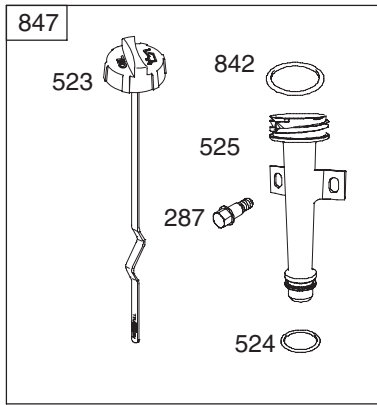

PARTS LIST

Craftsman Edger/Trencher — Model No. 247.796510

Ref.	Part No.	Description
1	687-02022	Curb Height Adjustment Lever
2	687-02125A	Curb Height Adjuster Plate
3	687-02126	Blade Plate Assembly
4	710-0191	Screw $\frac{3}{8}$-24
5	710-0411	Screw $\frac{3}{8}$-16
6	710-04389	Hex Screw, $\frac{5}{16}$-18
7	710-0599	Self-tapping Screw, $\frac{1}{4}$-20
8	710-0654A	Screw, $\frac{3}{8}$-16
9	710-0726	Hex Screw, $\frac{5}{16}$-12
10	710-0870	Hex Screw $\frac{5}{16}$-18
11	710-1143A	Hex Screw, $\frac{5}{8}$-18
12	710-1174	Carriage Bolt, $\frac{5}{16}$-18
13	710-1205	Rope Guide (Eye Bolt)
14	710-3180	Hex Screw, $\frac{5}{16}$-18
15	711-04361	Axle Shaft .50x6.65
16	711-04440	Frame Spacer .50x9.25
17	712-04063	Lock Flange Nut, $\frac{5}{16}$-18
18	712-04065	Flange Nut $\frac{3}{8}$-16
19	712-0417A	Flange Nut, $\frac{5}{8}$-18
20	714-3010	Clevis Pin $\frac{3}{32}$ x .625
21	718-04012	Bearing Cup
22	720-0142	Grip
23	720-0279	Wing Nut
24	720-04072A	Star Knob
25	726-0299	Push Cap $\frac{1}{2}$" rod
26	931-04207	Bearing Block
27	731-05063	Debris Guard
28	731-05064	Blade Guard
29	732-0188A	Double Torsion Spring
30	932-0369	Compression Spring
31	732-04045	Torsion Spring
32	932-04169	Compression Spring
33	734-1264	Wheel 7 x 1.75 T-Tread

Ref.	Part No.	Description
34	734-1268	Wheel 8 x 1.75 T-Tread
35	936-0179	Flat Washer $\frac{1}{2}$ x 1.25 x .10
36	936-0232	Wave Washer .531 x .781 x .013
37	736-0234	Flat Washer, .385 x 1.5 x .075
38	736-0258	Flat Washer .385 x 1.0 x .135 †
39	936-04088	Flat Washer .635x1.24x.181
40	936-0452	Bell Washer,.396 x 1.140
41	738-04149	Shoulder Screw, $\frac{3}{8}$-16
42	738-0706C	Shoulder Screw
43	738-0929	Shoulder Screw, $\frac{3}{8}$-16
44	941-0524	Bearing, .625 ID x 1.57 OD
45	746-04035	Control Cable (Briggs & Stratton)
46	946-04036	Wheel Adjustment Cable
47	747-04110	Blade Adjustment Rod
48	747-0976A-0637	Bail Handle
49	749-04183-0637	Upper Handle
50	749-04234-0637	Lower Handle
51	950-04105	Spacer, .63 x 1.12 x 1.06
52	750-04129	Spacer
53	950-04142	Pulley Mount Spacer
54	750-0547	Spacer, .64 x.88 x .50
55	954-04032B	Belt
56	756-04148	Flat Idler Pulley, 2.5 OD
57	956-0449	Sheave
58	756-1150A	Combination Flywheel Pulley
59	781-0427-0637	Belt Guard
60	781-0741A	Depth Index Bracket
61	781-0742-0637	Depth Index Lever
62	781-0748-0637	Tri-Star Blade
63	787-01081A-0721	Bracket Plate
64	787-01239-0721	Dual Wheel Bracket
65	787-01304-0721	Frame
66	10L802-0713-F1	Engine

PARTS LIST

Craftsman Engine Model No. 10L802-0713-F1 For Craftsman Edger/Trencher Model No. 247.796510