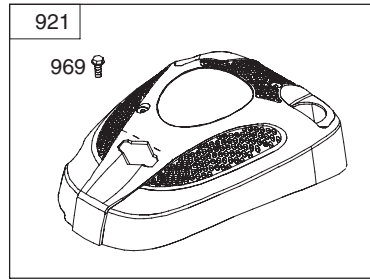

PARTS LIST

Craftsman Engine Model No. 10L802-0713-F1 For Craftsman Edger/Trencher Model No. 247.796510

1036 EMISSIONS LABEL