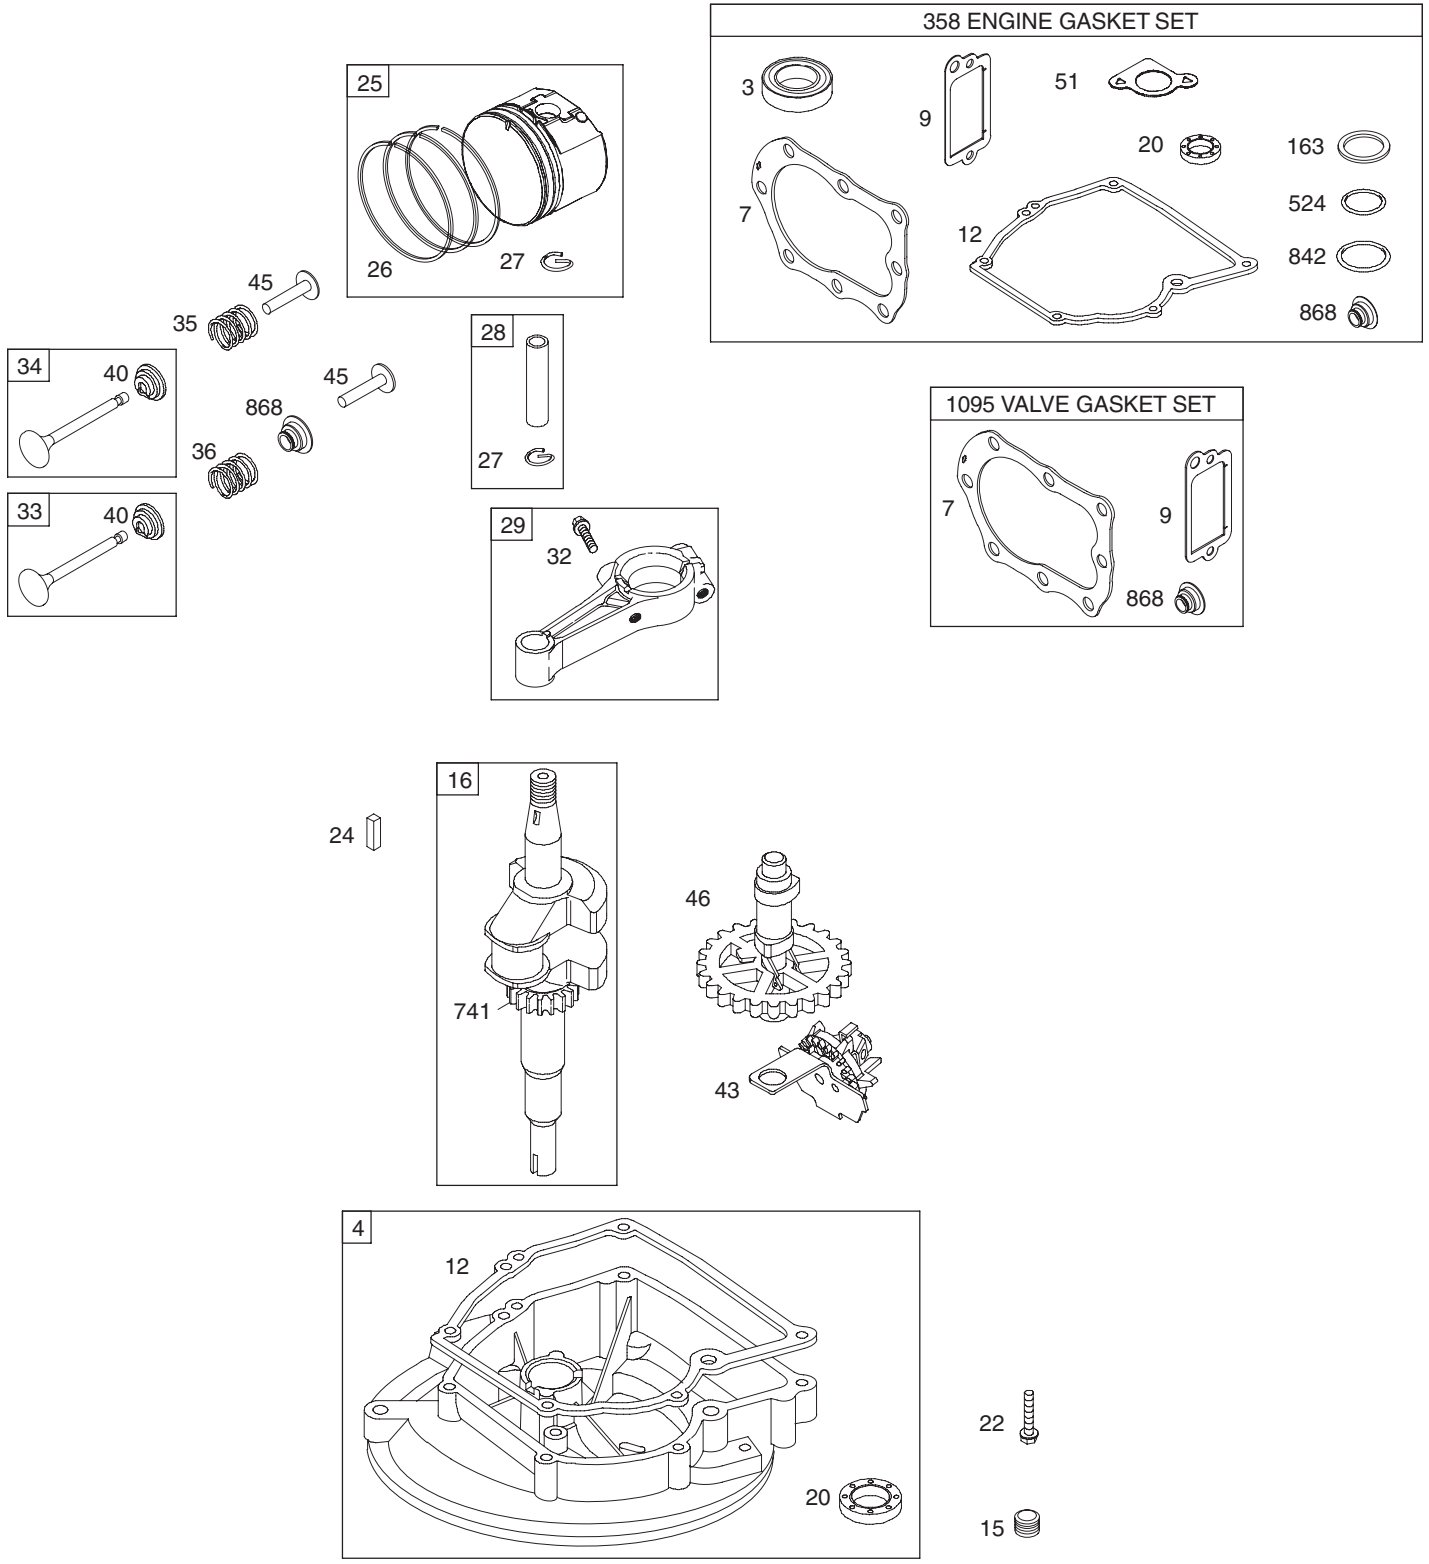

PARTS LIST

Craftsman Engine Model No. 10L802-0713-F1 For Craftsman Edger/Trencher Model No. 247.796510