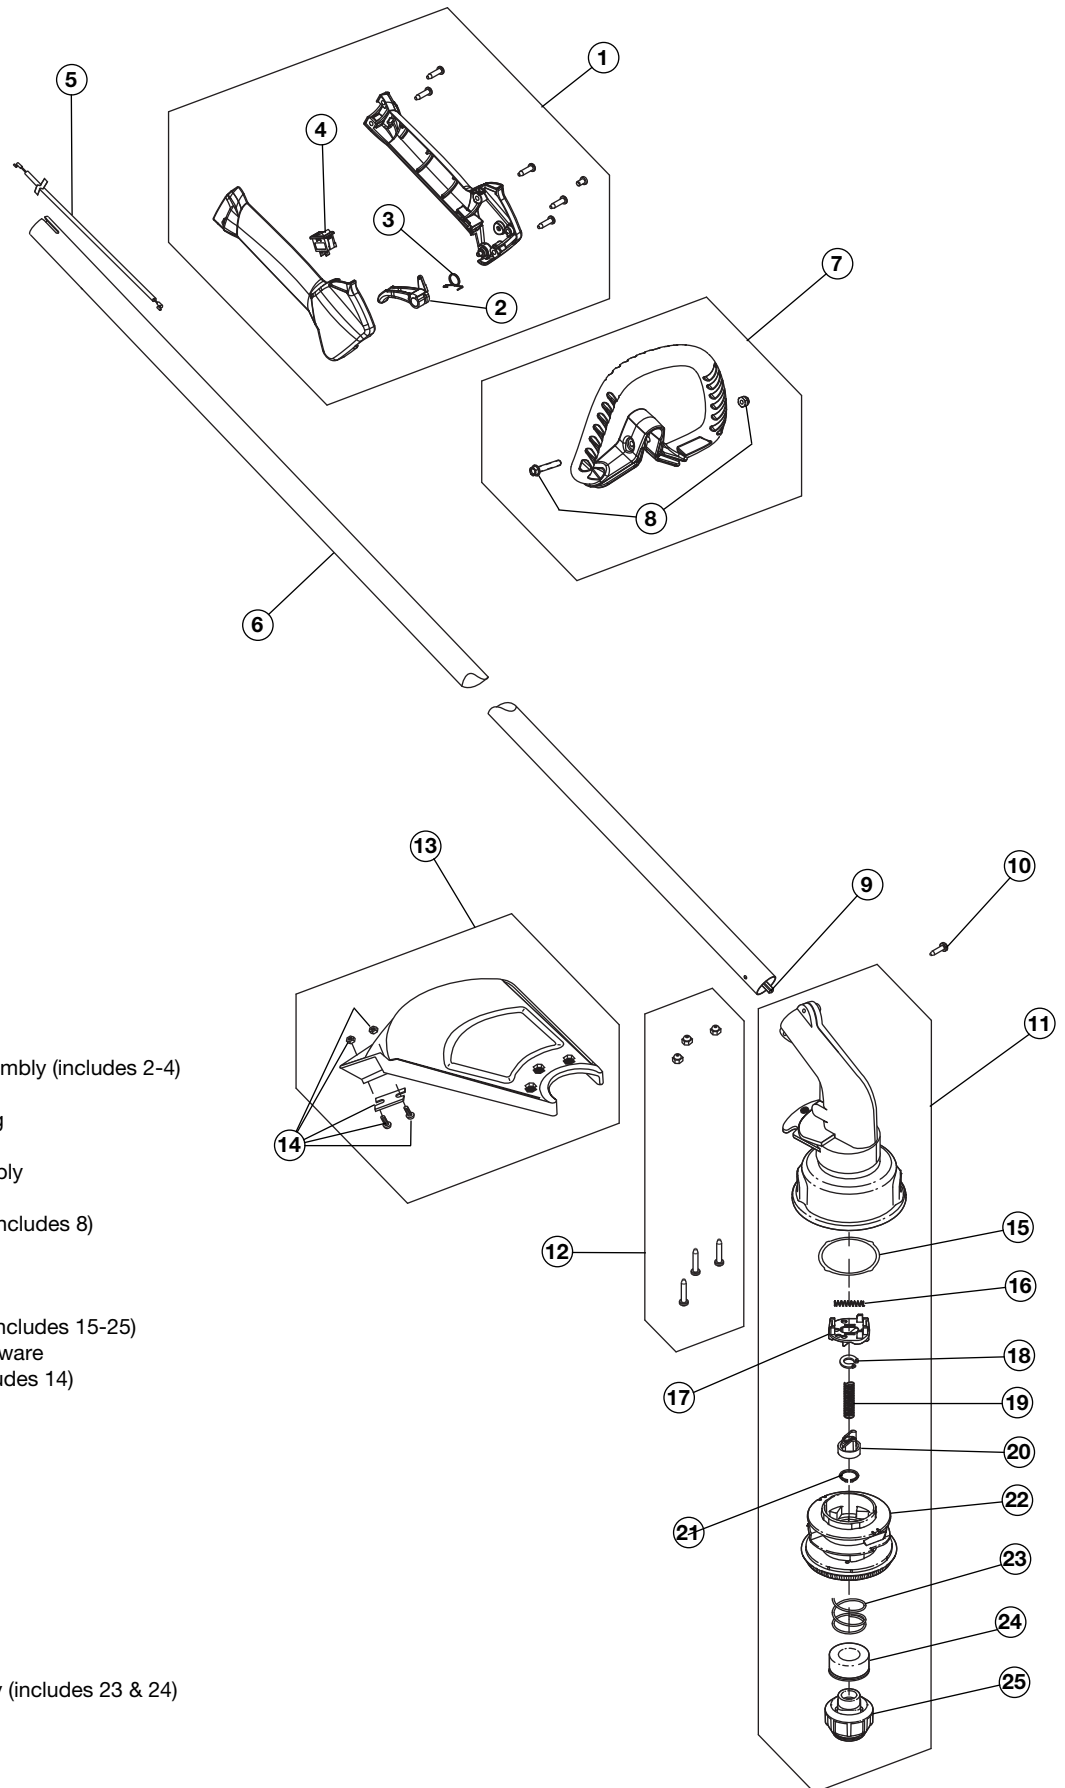

## REPLACEMENT PARTS - MODEL 316.791910

REPLACEMENT PARTS - MODEL 316.791910  
4-CYCLE GAS TRIMMER

Item	Part No.	Description
1	753-04234	Throttle Housing Assembly (includes 2-4)
2	753-04119	Throttle Trigger
3	791-182690	Throttle Trigger Spring
4	791-182405	Switch Assembly
5	753-05266	Throttle Cable Assembly
6	791-181808	Drive Shaft Housing
7	753-06039	D-Handle Assembly (includes 8)
8	753-06040	Bolt
9	791-181817	Flexible Drive Shaft
10	791-182519	Anti-Rotation Screw
11	753-05841	Gear Box Assembly (includes 15-25)
12	791-180547	Shield Mounting Hardware
13	791-180548	Shield Assembly (includes 14)
14	791-682061	Blade Assembly
15	791-181561	Thrust Washer
16	753-04257	Slider
17	791-181459	Small Spring
18	791-181532	E-Clip
19	791-181531	Spring
20	791-181462	Plunger
21	791-181463	C-Clip
22	791-181772	Inner Reel
23	791-181465B	Large Spring
24	791-181467	Foam Seal
25	791-181468B	Bump Knob Assembly (includes 23 & 24)