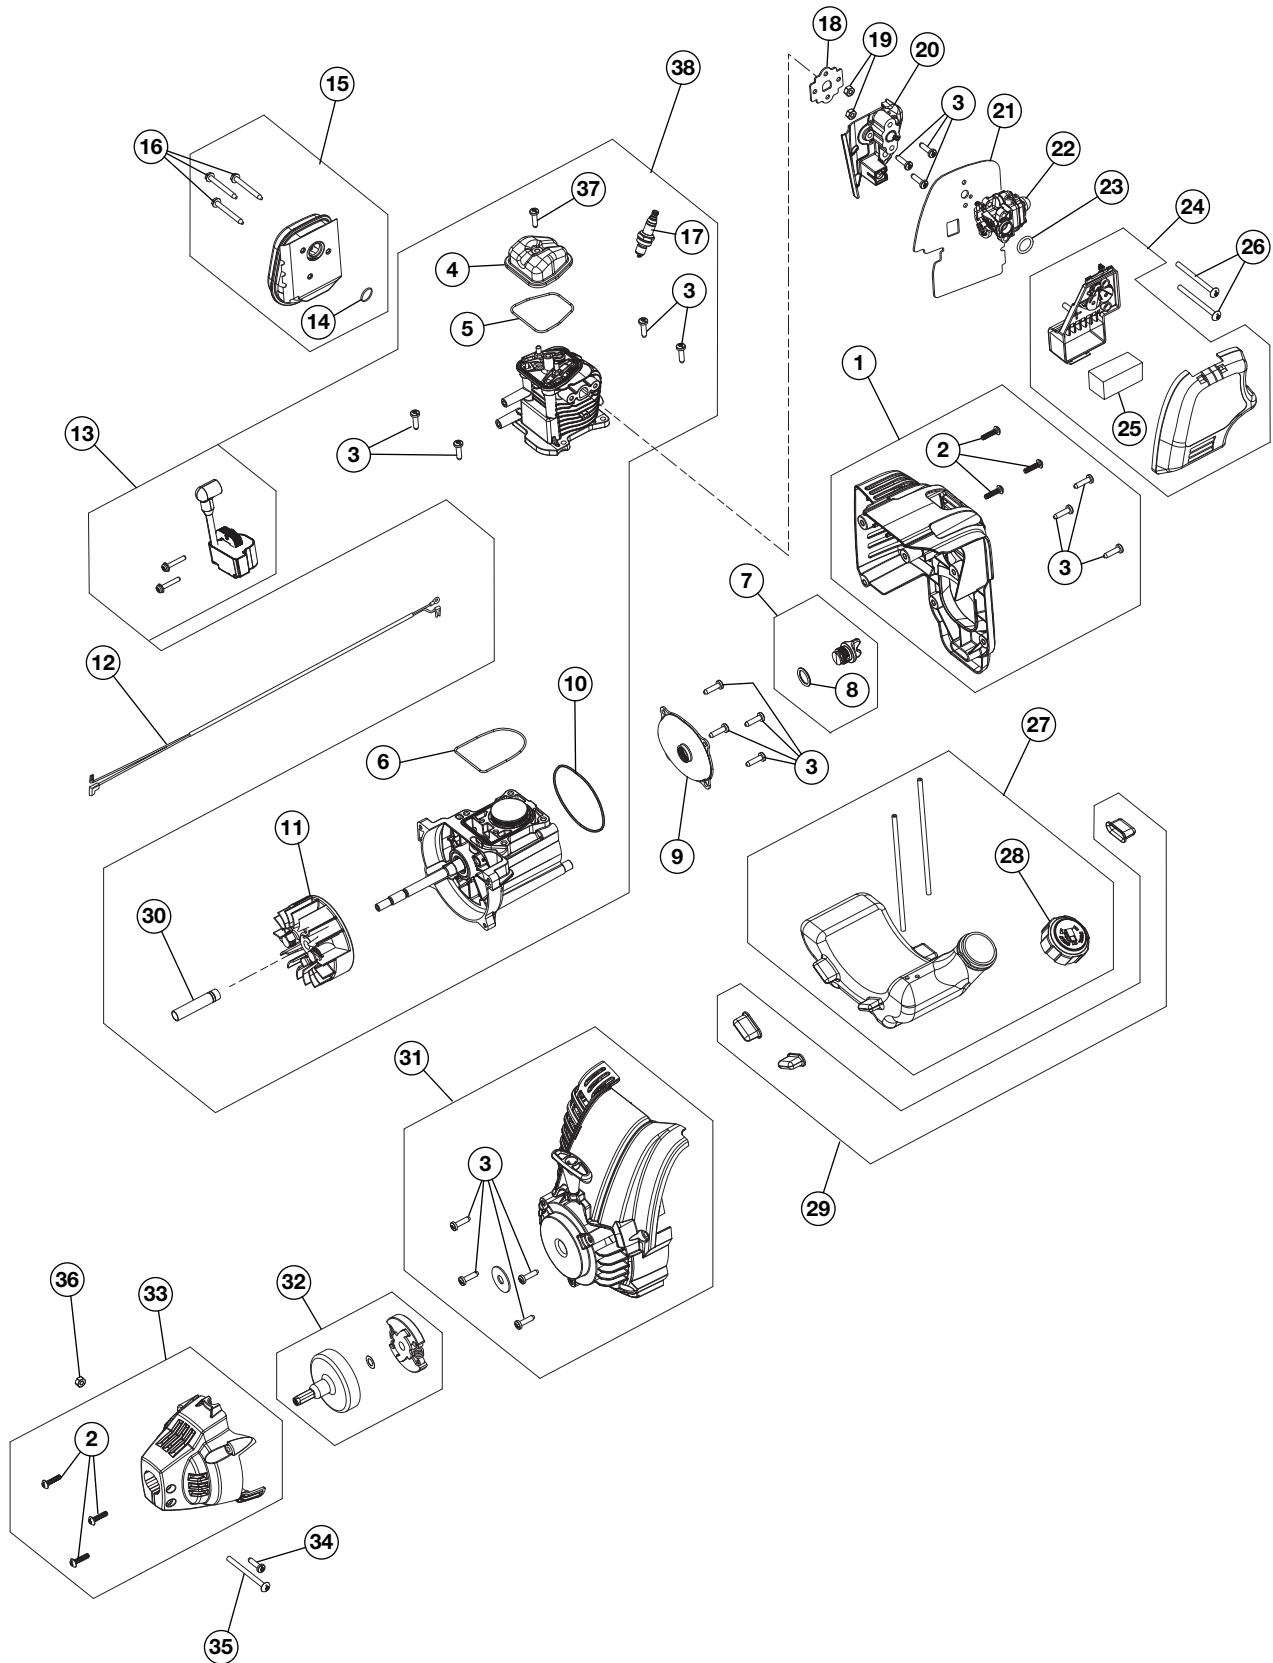

## WEEDWACKER® GAS TRIMMER

Model No. 316.791910

**INCREDI-PULL**™  
UNBELIEVABLE STARTING EASE™

with **MAX FIRE** IGNITION™

- SAFETY
- ASSEMBLY
- OPERATION
- MAINTENANCE
- PARTS LIST
- ESPAÑOL, P. 15

**CAUTION:** Before using this product, read this manual and follow all safety rules and operating instructions.

Sears Brands Management Corporation, Hoffman Estates, IL 60179 U.S.A.  
Visit our website: [www.craftsman.com](http://www.craftsman.com)

PARTS LIST

REPLACEMENT PARTS - MODEL 316.791910  
4-CYCLE GAS TRIMMER

## REPLACEMENT PARTS - MODEL 316.791910

REPLACEMENT PARTS - MODEL 316.791910  
4-CYCLE GAS TRIMMER

Item	Part No.	Description
1	753-04234	Throttle Housing Assembly (includes 2-4)
2	753-04119	Throttle Trigger
3	791-182690	Throttle Trigger Spring
4	791-182405	Switch Assembly
5	753-05266	Throttle Cable Assembly
6	791-181808	Drive Shaft Housing
7	753-06039	D-Handle Assembly (includes 8)
8	753-06040	Bolt
9	791-181817	Flexible Drive Shaft
10	791-182519	Anti-Rotation Screw
11	753-05841	Gear Box Assembly (includes 15-25)
12	791-180547	Shield Mounting Hardware
13	791-180548	Shield Assembly (includes 14)
14	791-682061	Blade Assembly
15	791-181561	Thrust Washer
16	753-04257	Slider
17	791-181459	Small Spring
18	791-181532	E-Clip
19	791-181531	Spring
20	791-181462	Plunger
21	791-181463	C-Clip
22	791-181772	Inner Reel
23	791-181465B	Large Spring
24	791-181467	Foam Seal
25	791-181468B	Bump Knob Assembly (includes 23 & 24)