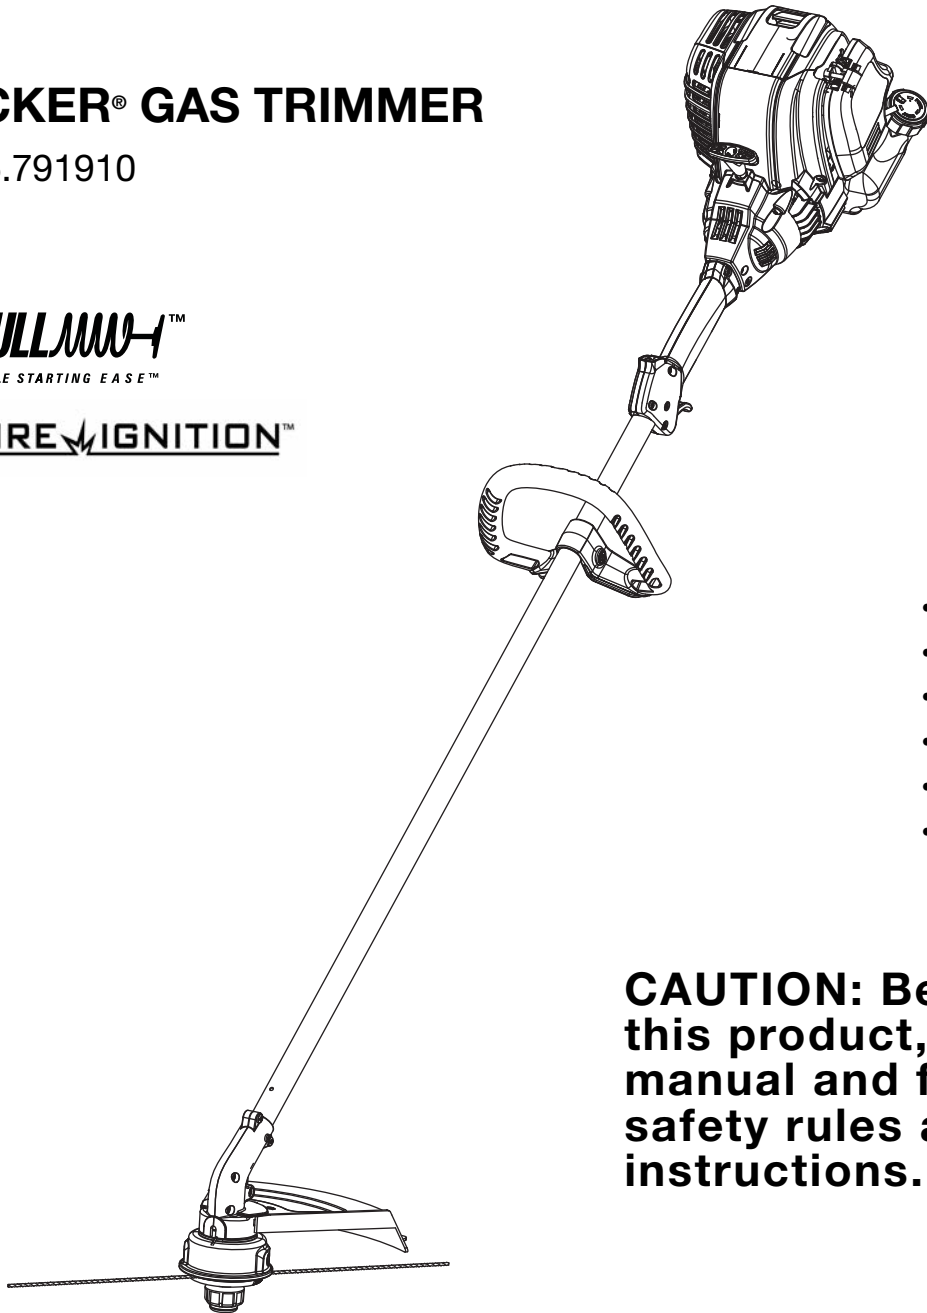

## WEEDWACKER® GAS TRIMMER

Model No. 316.791910

**INCREDI-PULL**™  
UNBELIEVABLE STARTING EASE™

with **MAX FIRE** IGNITION™

- SAFETY
- ASSEMBLY
- OPERATION
- MAINTENANCE
- PARTS LIST
- ESPAÑOL, P. 15

**CAUTION:** Before using this product, read this manual and follow all safety rules and operating instructions.