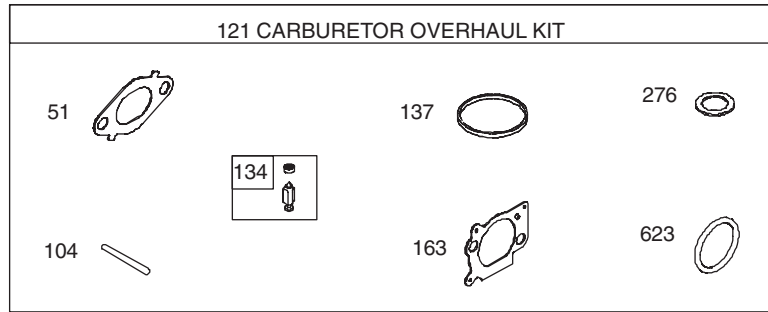

PARTS LIST

Craftsman Engine Model No. 111P02-0783-F1 For Craftsman Mower Model No. 247.37109

PARTS LIST

Craftsman Engine Model No. 111P02-0783-F1 For Craftsman Mower Model No. 247.37109

1036 EMISSIONS LABEL

PARTS LIST

Craftsman Engine Model No. 111P02-0783-F1 For Craftsman Mower Model No. 247.37109

PARTS LIST

Craftsman Engine Model No. 111P02-0783-F1 For Craftsman Mower Model No. 247.37109

Ref. No.	Part No.	Description
1	796510	Cylinder Assembly
3	299819S	Seal-Oil
4	493279	Sump-Engine
5	796471	Head-Cylinder
7	796475	Gasket-Cylinder Head
11	796478	Tube-Breather
12	692232	Gasket-Crankcase
13	793451	Screw
15	691680	Plug-Oil Drain
16	796468	Crankshaft
20	399781S	Seal-Oil
22	691092	Screw
23	793489	Flywheel
24	222698S	Key-Flywheel
25	796643	Piston Assembly (Standard)
	796644	Piston Assembly (.020" Oversize)
26	796645	Ring Set (Standard)
	796646	Ring Set (.020" Oversize)
27	691588	Lock-Piston Pin
28	298909	Pin-Piston
29	796470	Rod-Connecting
32	691664	Screw
32A	695759	Screw
33	499642	Valve-Exhaust
34	795443	Valve-Intake
35	691304	Spring-Valve
36	691304	Spring-Valve
37	796536	Guard-Flywheel
40	692194	Retainer-Valve
43	796650	Slinger-Governor/Oil
45	690977	Tappet-Valve