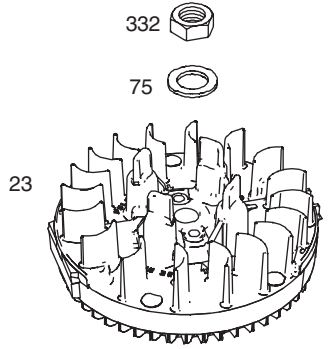

PARTS LIST

Craftsman Engine Model No. 111P02-0783-F1 For Craftsman Mower Model No. 247.37109

PARTS LIST

Craftsman Engine Model No. 111P02-0783-F1 For Craftsman Mower Model No. 247.37109

Ref. No.	Part No.	Description
1	796510	Cylinder Assembly
3	299819S	Seal-Oil
4	493279	Sump-Engine
5	796471	Head-Cylinder
7	796475	Gasket-Cylinder Head
11	796478	Tube-Breather
12	692232	Gasket-Crankcase
13	793451	Screw
15	691680	Plug-Oil Drain
16	796468	Crankshaft
20	399781S	Seal-Oil
22	691092	Screw
23	793489	Flywheel
24	222698S	Key-Flywheel
25	796643	Piston Assembly (Standard)
	796644	Piston Assembly (.020" Oversize)
26	796645	Ring Set (Standard)
	796646	Ring Set (.020" Oversize)
27	691588	Lock-Piston Pin
28	298909	Pin-Piston
29	796470	Rod-Connecting
32	691664	Screw
32A	695759	Screw
33	499642	Valve-Exhaust
34	795443	Valve-Intake
35	691304	Spring-Valve
36	691304	Spring-Valve
37	796536	Guard-Flywheel
40	692194	Retainer-Valve
43	796650	Slinger-Governor/Oil
45	690977	Tappet-Valve