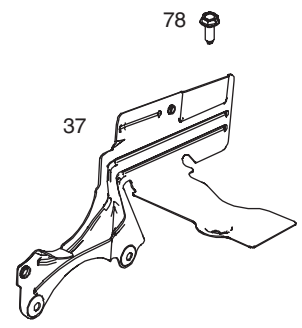

1036 EMISSIONS LABEL