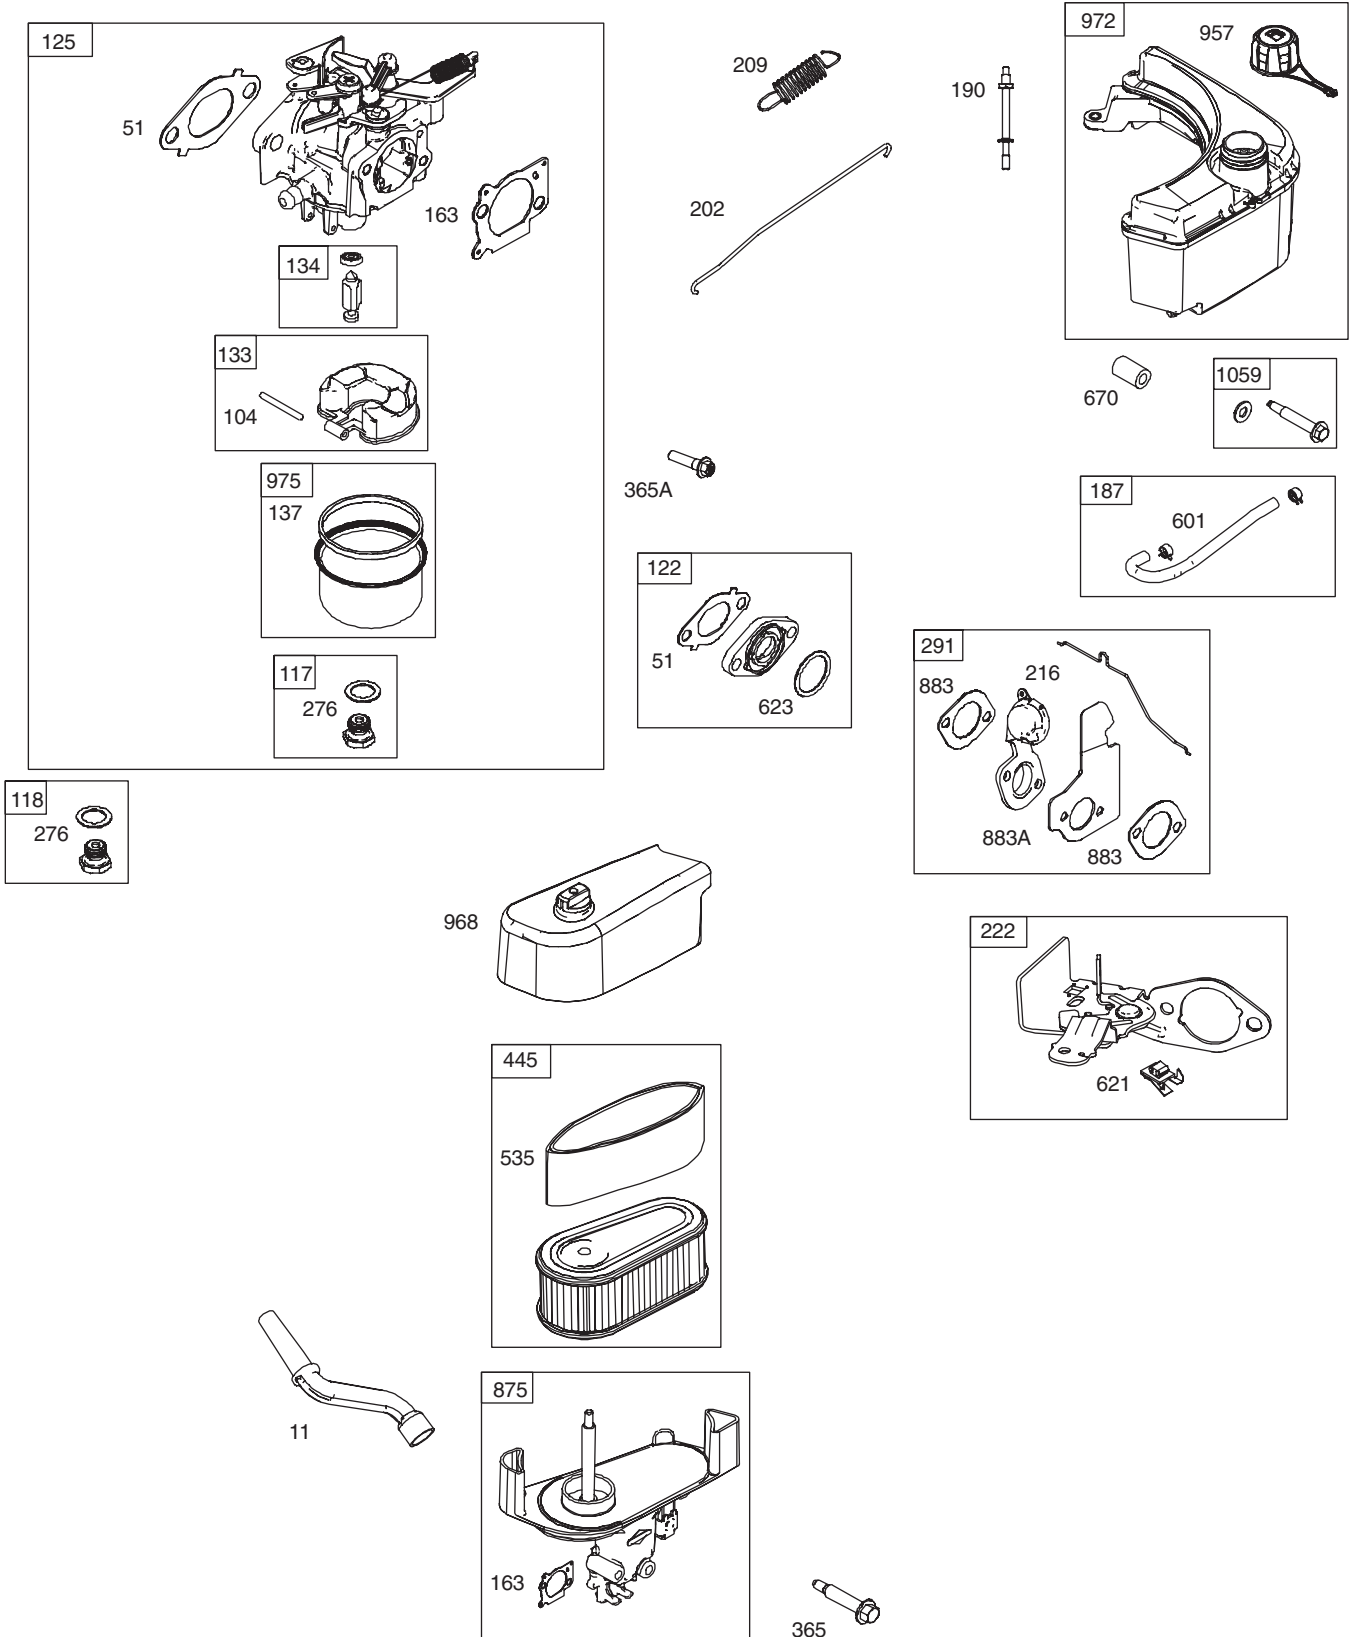

PARTS LIST

Craftsman Engine Model No. 111P02-0783-F1 For Craftsman Mower Model No. 247.37109