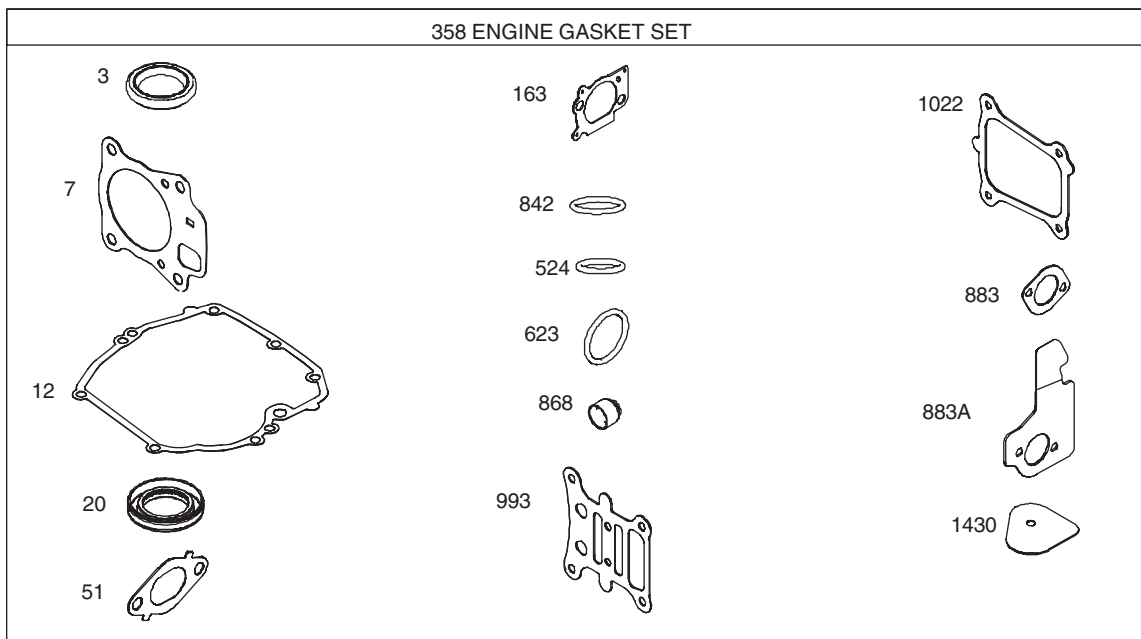

PARTS LIST

Craftsman Engine Model No. 111P02-0783-F1 For Craftsman Mower Model No. 247.37109

PARTS LIST

Craftsman Engine Model No. 111P02-0783-F1 For Craftsman Mower Model No. 247.37109

1036 EMISSIONS LABEL

PARTS LIST

Craftsman Engine Model No. 111P02-0783-F1 For Craftsman Mower Model No. 247.37109

PARTS LIST

Craftsman Engine Model No. 111P02-0783-F1 For Craftsman Mower Model No. 247.37109

Ref. No.	Part No.	Description
1	796510	Cylinder Assembly
3	299819S	Seal-Oil
4	493279	Sump-Engine
5	796471	Head-Cylinder
7	796475	Gasket-Cylinder Head
11	796478	Tube-Breather
12	692232	Gasket-Crankcase
13	793451	Screw
15	691680	Plug-Oil Drain
16	796468	Crankshaft
20	399781S	Seal-Oil
22	691092	Screw
23	793489	Flywheel
24	222698S	Key-Flywheel
25	796643	Piston Assembly (Standard)
	796644	Piston Assembly (.020" Oversize)
26	796645	Ring Set (Standard)
	796646	Ring Set (.020" Oversize)
27	691588	Lock-Piston Pin
28	298909	Pin-Piston
29	796470	Rod-Connecting
32	691664	Screw
32A	695759	Screw
33	499642	Valve-Exhaust
34	795443	Valve-Intake
35	691304	Spring-Valve
36	691304	Spring-Valve
37	796536	Guard-Flywheel
40	692194	Retainer-Valve
43	796650	Slinger-Governor/Oil
45	690977	Tappet-Valve