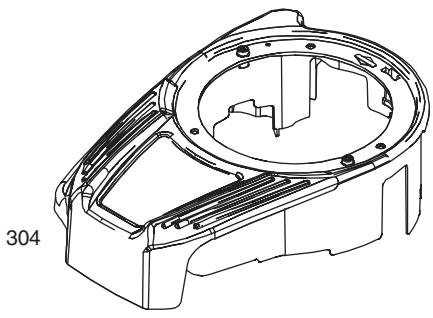

PARTS LIST

Craftsman Engine Model No. 111P02-0783-F1 For Craftsman Mower Model No. 247.37109

PARTS LIST

Craftsman Engine Model No. 111P02-0783-F1 For Craftsman Mower Model No. 247.37109

1036 EMISSIONS LABEL

PARTS LIST

Craftsman Engine Model No. 111P02-0783-F1 For Craftsman Mower Model No. 247.37109

PARTS LIST

Craftsman Engine Model No. 111P02-0783-F1 For Craftsman Mower Model No. 247.37109

Ref. No.	Part No.	Description
1	796510	Cylinder Assembly
3	299819S	Seal-Oil
4	493279	Sump-Engine
5	796471	Head-Cylinder
7	796475	Gasket-Cylinder Head
11	796478	Tube-Breather
12	692232	Gasket-Crankcase
13	793451	Screw
15	691680	Plug-Oil Drain
16	796468	Crankshaft
20	399781S	Seal-Oil
22	691092	Screw
23	793489	Flywheel
24	222698S	Key-Flywheel
25	796643	Piston Assembly (Standard)
	796644	Piston Assembly (.020" Oversize)
26	796645	Ring Set (Standard)
	796646	Ring Set (.020" Oversize)
27	691588	Lock-Piston Pin
28	298909	Pin-Piston
29	796470	Rod-Connecting
32	691664	Screw
32A	695759	Screw
33	499642	Valve-Exhaust
34	795443	Valve-Intake
35	691304	Spring-Valve
36	691304	Spring-Valve
37	796536	Guard-Flywheel
40	692194	Retainer-Valve
43	796650	Slinger-Governor/Oil
45	690977	Tappet-Valve

Ref. No.	Part No.	Description
46	694039	Camshaft
51	796596	Gasket-Intake
58	697316	Rope-Starter
60	795426	Grip-Starter Rope
75	691736	Washer
78	793480	Screw
81	691740	Lock-Muffler Screw
89	692348	Plug (Cylinder)
104	691242	Pin-Float Hinge
117	697355	Jet-Main
118	494870	Jet-Main
121	796612	Kit-Carburetor Overhaul
122	796595	Spacer-Carburetor
125	796608	Carburetor
133	398187	Float-Carburetor
134	398188	Kit-Needle/Seat
137	796610	Gasket-Float Bowl
163	691894	Gasket-Air Cleaner
187	796491	Line-Fuel
190	793479	Screw (Fuel Tank)
192	796631	Adjuster-Rocker Arm
202	796657	Link-Mechanical Governor
209	796484	Spring-Governor
216	796485	Link-Choke
222	796482	Bracket-Control
227	796487	Lever-Governor Control
238	691300	Cap-Valve
276	271716	Washer-Sealing
287	793479	Screw (Dipstick Tube)
291	796486	Thermostat