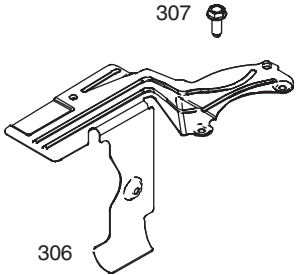

1036 EMISSIONS LABEL