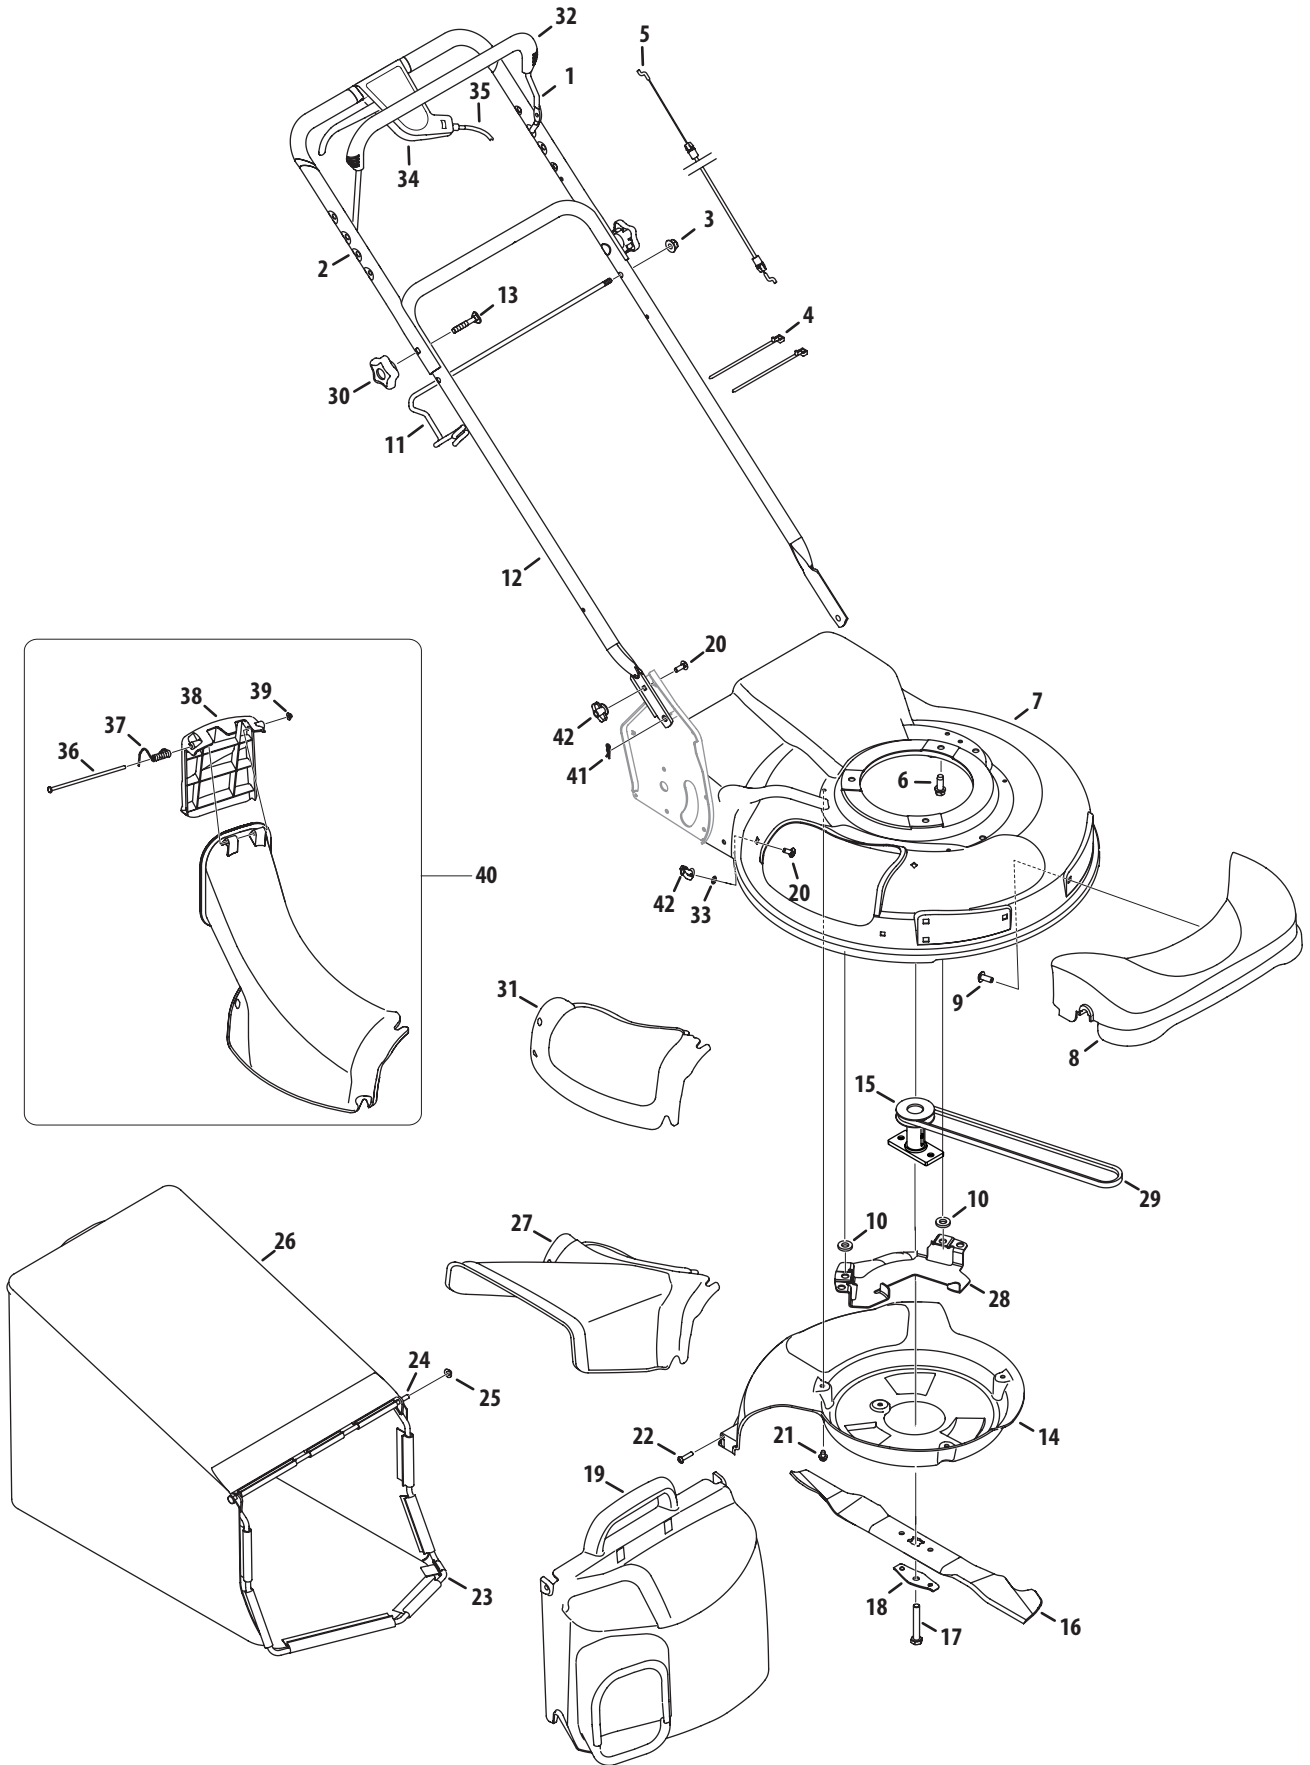

PARTS LIST

Craftsman Self Propelled Mower — Model No. 247.37109

PARTS LIST

Craftsman Self Propelled Mower — Model No. 247.3710

Ref. No.	Part No.	Description	Ref. No.	Part No.	Description
1	747-0824-0637	Blade Control	22	710-0895	HL Screw 1/4-15 x .75
2	749-0439E-0637	Upper Handle	23	747-0937-0637	Grass Bag Frame
3	712-04063	Flange Lock Nut, 5/16-18	24	747-0939	Grass Bag Pivot Rod
4	926-0240	Cable Tie	25	926-0106	Cap Speed Nut
5	746-0557	Control Cable	26	964-04093A	Grass Bag Assembly
6	710-0654A	TT Screw, 3/8-16 x 1.00	27	731-1832	Side Discharge Chute
7	782-0078B-4028	21-inch Deck	28	782-9063A-0637	Belt Keeper
8	731-1836	Front Axle Cover	29	954-0460	V-Belt
9	710-1242	HL Screw, 5/16-14 x .750	30	720-04072A	Star Knob
10	736-3010	Washer, Flat, .407 x .812 x .135	31	931-1833A	Mulch Cover
11	747-0940A-0637	Grass Bag Support Rod	32	731-2623	Bail Cover
12	749-0907B	Lower Handle	33	726-0233	Push Nut
13	710-1174	Carriage Bolt 5/16-18 x 2	34	753-06060	Drive Control Assembly
14	731-1828	Rear Baffle	35	946-0711B	Drive Cable
15	987-02221	Blade Adapter	36	747-0965	Chute Door Pivot Rod
16	942-0741A	21-inch Mulching Blade	37	732-0819	Torsion Spring
17	710-1257	HH Cap Screw, 3/8-24 x 2.50	38	731-1874A	Top Discharge Door Chute
18	736-0524B	Bell Blade Spacer	39	726-0111	Push Cap
19	631-0071	Grass Bag Cover Assembly	40	931-0066	Top Discharge Chute Assembly
20	710-0703	Carriage Screw 1/4-20 x .75	41	914-0104	Cotter Pin
21	710-0653	TT Screw 1/4-20 x .375	42	912-0397	Wing Nut