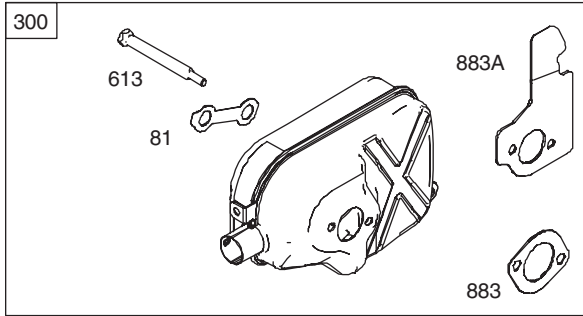

PARTS LIST

Craftsman Engine Model No. 111P02-0783-F1 For Craftsman Mower Model No. 247.37109