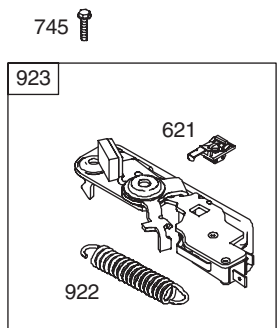

1036 EMISSIONS LABEL