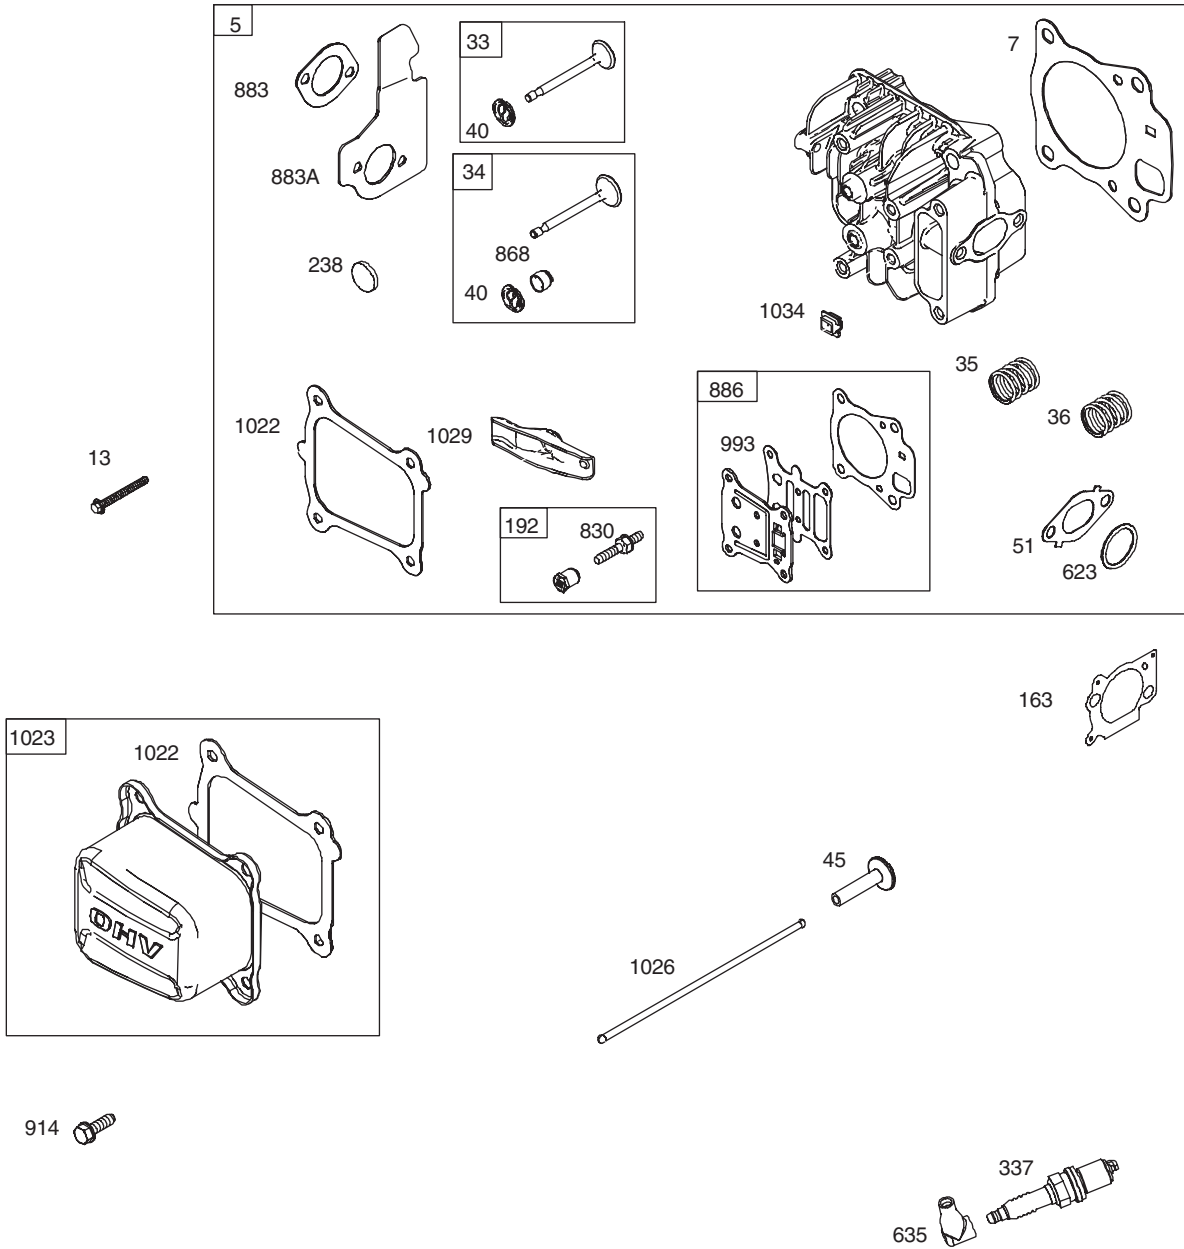

PARTS LIST

Craftsman Engine Model No. 111P02-0783-F1 For Craftsman Mower Model No. 247.37109