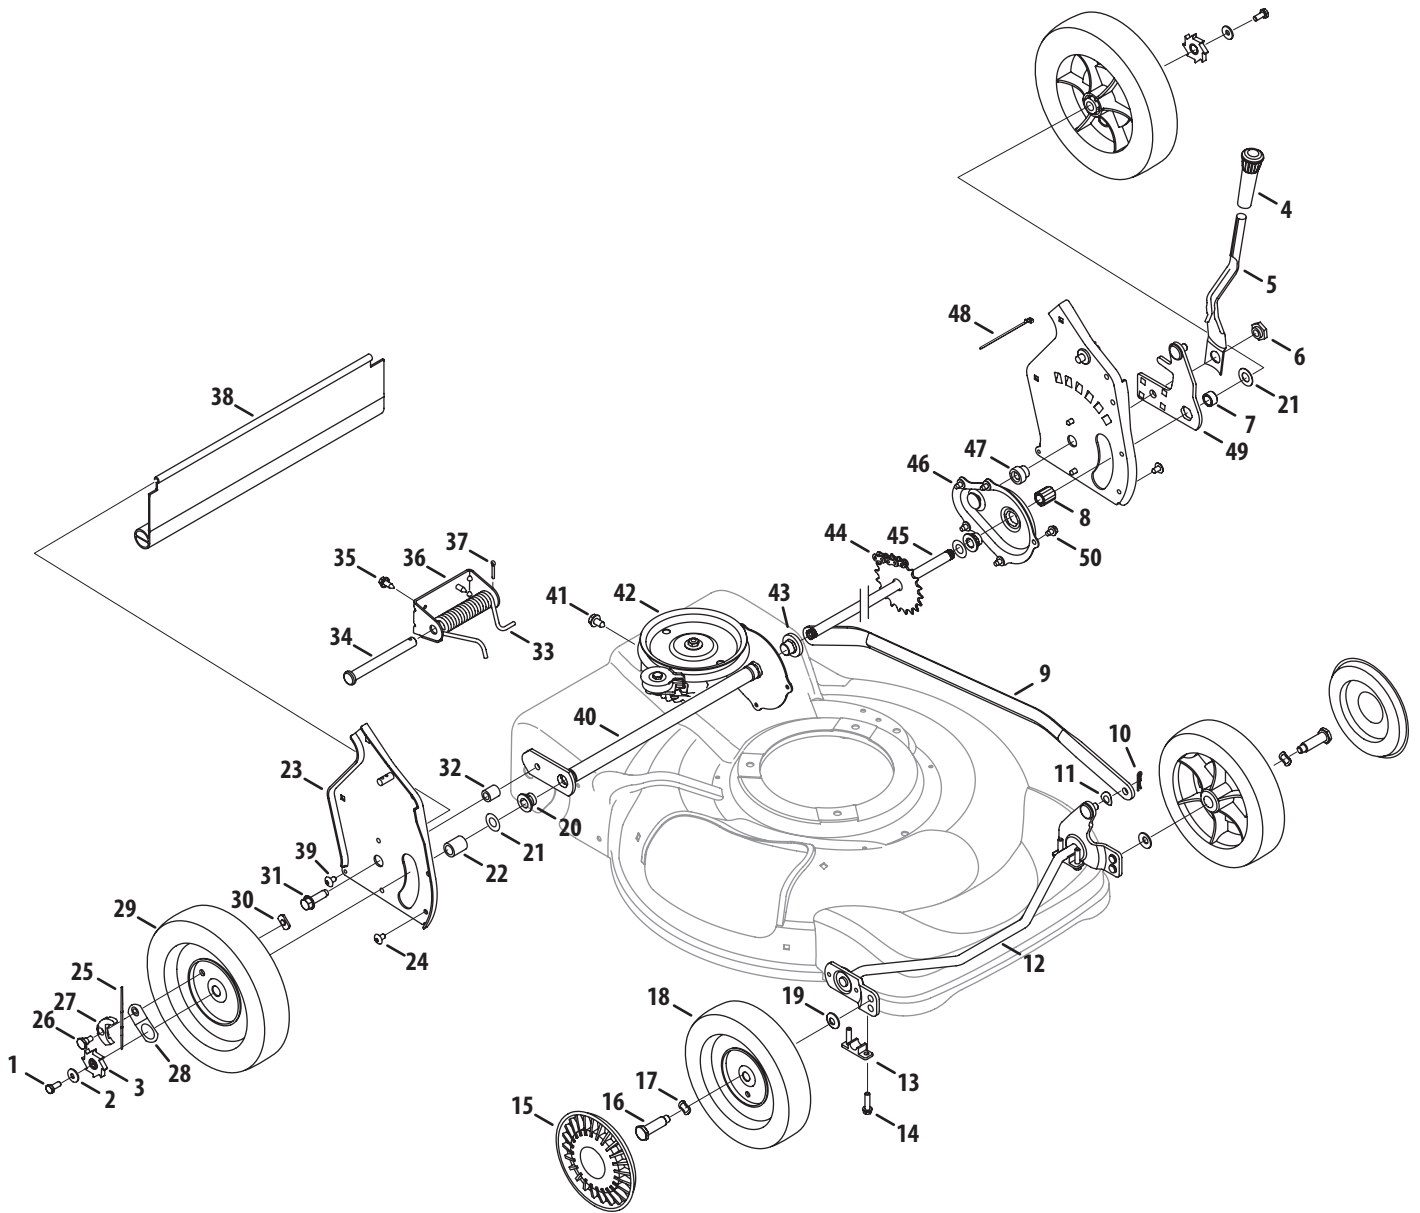

PARTS LIST

Craftsman Self Propelled Mower — Model No. 247.37109

PARTS LIST

Craftsman Self Propelled Mower — Model No. 247.37109

Ref. No.	Part No.	Description	Ref. No.	Part No.	Description
1	710-0751	HH Cap Screw 1/4-20 x .620	26	938-0137A	Shoulder Scr., .340x.285x1/4-20
2	736-0270	Bell Washer .265 x .75 x .062	27	748-0381	Pawl - RH
3	948-0318	Wheel Ratchet	27a	948-0188B	Pawl - LH
4	720-0223	Grip	28	16855	Ratchet Pawl Plate
5	732-0803A	Spring Lever	29	734-2044A	Rear Wheel
6	938-0529	Shoulder Nut	30	912-0414	Weld Nut
7	750-0515	Spacer .51 x .70 x .38	31	710-1315	TT Screw 3/8-16 x 1.25
8	741-0978	Hex Sleeve Bearing	32	750-0807	Spacer .385 x .625 x .700
9	782-0565-0637	Single Lever Control Arm	33	732-0832	Torsion Spring RH
10	914-0104	Hairpin Clip	34	911-0835	Clevis Pin .500 x 4.62
11	936-0286	Bowed Washer	35	710-1652	TT Screw 1/4-20 x .625
12	611-0064-0637	Front Axle Assembly	36	782-0568-0637	Lift Assist Spring Bracket
13	741-0492A	Block Bushing	37	914-0474	Cotter Pin
14	710-1241	Hex Screw 1/4-15 x 1	38	731-06874	Trail shield
15	731-07001	Hubcap	39	710-0779A	AB Screw, #10-16 x .500
16	938-0102	Shoulder Scr., .498x1.445x3/8-16	40	682-7526-0637	Transmission Axle Assembly
17	936-0504	Wave Washer .510 x .750 x .017	41	710-0604A	TT Screw 5/16-18 x .625
18	734-2004B	Front Wheel	42	918-0263A	Transmission
19	736-0105	Bell Washer .375 x .870 x .063	43	941-0522	Hex Flange Bearing
20	741-0324A	Hex Flange Bearing	44	913-0453	Chain
21	936-0369	Flat Washer .508 x 1 x .020	45	938-0012	Axle Assembly RR
22	950-0151	Spacer .550 x .755 x 1.1	46	682-7528-0637	Chain Cover Assembly
23	687-02494-0637	Handle Bracket Assy RH	47	950-1056	Shoulder Spacer .385 x .715
23a	687-02495-0637	Handle Bracket Assy LH	48	725-0157	Cable Tie
24	710-1348	AB Screw 1/4-14 x .50	49	682-0531-0637	RR Pivot Arm Assembly
25	10622BP	Plastic Ratchet Spring	50	710-0653	TT Screw, 1/4-20 x .375