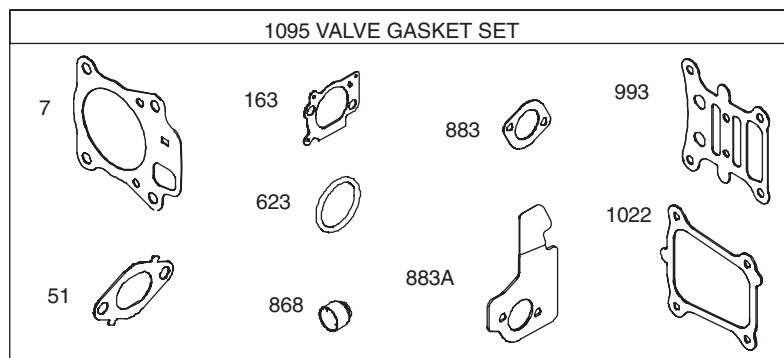

PARTS LIST

Craftsman Engine Model No. 111P02-0783-F1 For Craftsman Mower Model No. 247.37109

PARTS LIST

Craftsman Engine Model No. 111P02-0783-F1 For Craftsman Mower Model No. 247.37109

1036 EMISSIONS LABEL

PARTS LIST

Craftsman Engine Model No. 111P02-0783-F1 For Craftsman Mower Model No. 247.37109

PARTS LIST

Craftsman Engine Model No. 111P02-0783-F1 For Craftsman Mower Model No. 247.37109

Ref. No.	Part No.	Description
1	796510	Cylinder Assembly
3	299819S	Seal-Oil
4	493279	Sump-Engine
5	796471	Head-Cylinder
7	796475	Gasket-Cylinder Head
11	796478	Tube-Breather
12	692232	Gasket-Crankcase
13	793451	Screw
15	691680	Plug-Oil Drain
16	796468	Crankshaft
20	399781S	Seal-Oil
22	691092	Screw
23	793489	Flywheel
24	222698S	Key-Flywheel
25	796643	Piston Assembly (Standard)
	796644	Piston Assembly (.020" Oversize)
26	796645	Ring Set (Standard)
	796646	Ring Set (.020" Oversize)
27	691588	Lock-Piston Pin
28	298909	Pin-Piston
29	796470	Rod-Connecting
32	691664	Screw
32A	695759	Screw
33	499642	Valve-Exhaust
34	795443	Valve-Intake
35	691304	Spring-Valve
36	691304	Spring-Valve
37	796536	Guard-Flywheel
40	692194	Retainer-Valve
43	796650	Slinger-Governor/Oil
45	690977	Tappet-Valve