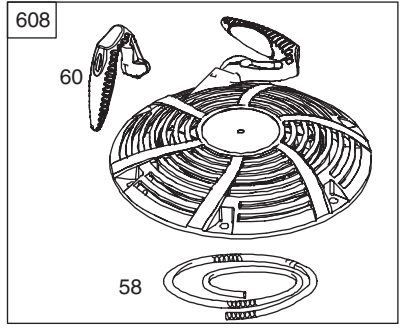

PARTS LIST

Craftsman Engine Model No. 111P02-0783-F1 For Craftsman Mower Model No. 247.37109

PARTS LIST

Craftsman Engine Model No. 111P02-0783-F1 For Craftsman Mower Model No. 247.37109

Ref. No.	Part No.	Description
1	796510	Cylinder Assembly
3	299819S	Seal-Oil
4	493279	Sump-Engine
5	796471	Head-Cylinder
7	796475	Gasket-Cylinder Head
11	796478	Tube-Breather
12	692232	Gasket-Crankcase
13	793451	Screw
15	691680	Plug-Oil Drain
16	796468	Crankshaft
20	399781S	Seal-Oil
22	691092	Screw
23	793489	Flywheel
24	222698S	Key-Flywheel
25	796643	Piston Assembly (Standard)
	796644	Piston Assembly (.020" Oversize)
26	796645	Ring Set (Standard)
	796646	Ring Set (.020" Oversize)
27	691588	Lock-Piston Pin
28	298909	Pin-Piston
29	796470	Rod-Connecting
32	691664	Screw
32A	695759	Screw
33	499642	Valve-Exhaust
34	795443	Valve-Intake
35	691304	Spring-Valve
36	691304	Spring-Valve
37	796536	Guard-Flywheel
40	692194	Retainer-Valve
43	796650	Slinger-Governor/Oil
45	690977	Tappet-Valve