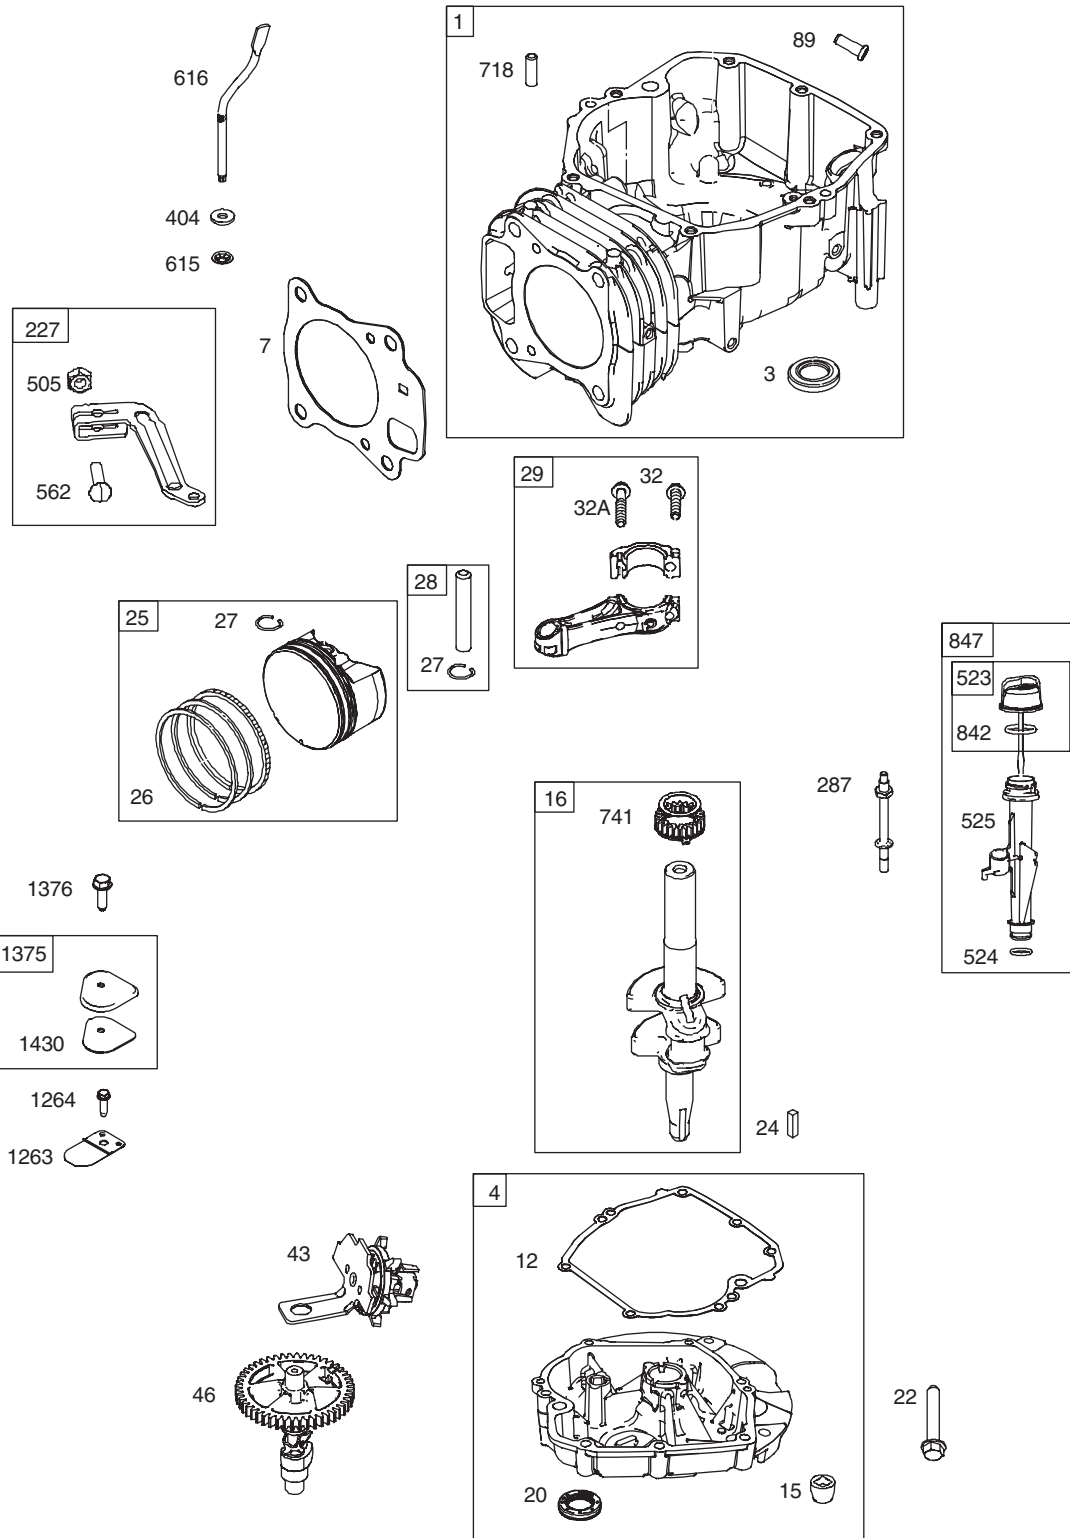

PARTS LIST

Craftsman Self Propelled Mower — Model No. 247.37109

Ref. No.	Part No.	Description	Ref. No.	Part No.	Description
1	710-0751	HH Cap Screw 1/4-20 x .620	26	938-0137A	Shoulder Scr., .340x.285x1/4-20
2	736-0270	Bell Washer .265 x .75 x .062	27	748-0381	Pawl - RH
3	948-0318	Wheel Ratchet	27a	948-0188B	Pawl - LH
4	720-0223	Grip	28	16855	Ratchet Pawl Plate
5	732-0803A	Spring Lever	29	734-2044A	Rear Wheel
6	938-0529	Shoulder Nut	30	912-0414	Weld Nut
7	750-0515	Spacer .51 x .70 x .38	31	710-1315	TT Screw 3/8-16 x 1.25
8	741-0978	Hex Sleeve Bearing	32	750-0807	Spacer .385 x .625 x .700
9	782-0565-0637	Single Lever Control Arm	33	732-0832	Torsion Spring RH
10	914-0104	Hairpin Clip	34	911-0835	Clevis Pin .500 x 4.62
11	936-0286	Bowed Washer	35	710-1652	TT Screw 1/4-20 x .625
12	611-0064-0637	Front Axle Assembly	36	782-0568-0637	Lift Assist Spring Bracket
13	741-0492A	Block Bushing	37	914-0474	Cotter Pin
14	710-1241	Hex Screw 1/4-15 x 1	38	731-06874	Trail shield
15	731-07001	Hubcap	39	710-0779A	AB Screw, #10-16 x .500
16	938-0102	Shoulder Scr., .498x1.445x3/8-16	40	682-7526-0637	Transmission Axle Assembly
17	936-0504	Wave Washer .510 x .750 x .017	41	710-0604A	TT Screw 5/16-18 x .625
18	734-2004B	Front Wheel	42	918-0263A	Transmission
19	736-0105	Bell Washer .375 x .870 x .063	43	941-0522	Hex Flange Bearing
20	741-0324A	Hex Flange Bearing	44	913-0453	Chain
21	936-0369	Flat Washer .508 x 1 x .020	45	938-0012	Axle Assembly RR
22	950-0151	Spacer .550 x .755 x 1.1	46	682-7528-0637	Chain Cover Assembly
23	687-02494-0637	Handle Bracket Assy RH	47	950-1056	Shoulder Spacer .385 x .715
23a	687-02495-0637	Handle Bracket Assy LH	48	725-0157	Cable Tie
24	710-1348	AB Screw 1/4-14 x .50	49	682-0531-0637	RR Pivot Arm Assembly
25	10622BP	Plastic Ratchet Spring	50	710-0653	TT Screw, 1/4-20 x .375

PARTS LIST

Craftsman Engine Model No. 111P02-0783-F1 For Craftsman Mower Model No. 247.37109

48 SHORT BLOCK

1058 OPERATOR'S MANUAL

1329 REPLACEMENT ENGINE

1330 REPAIR MANUAL