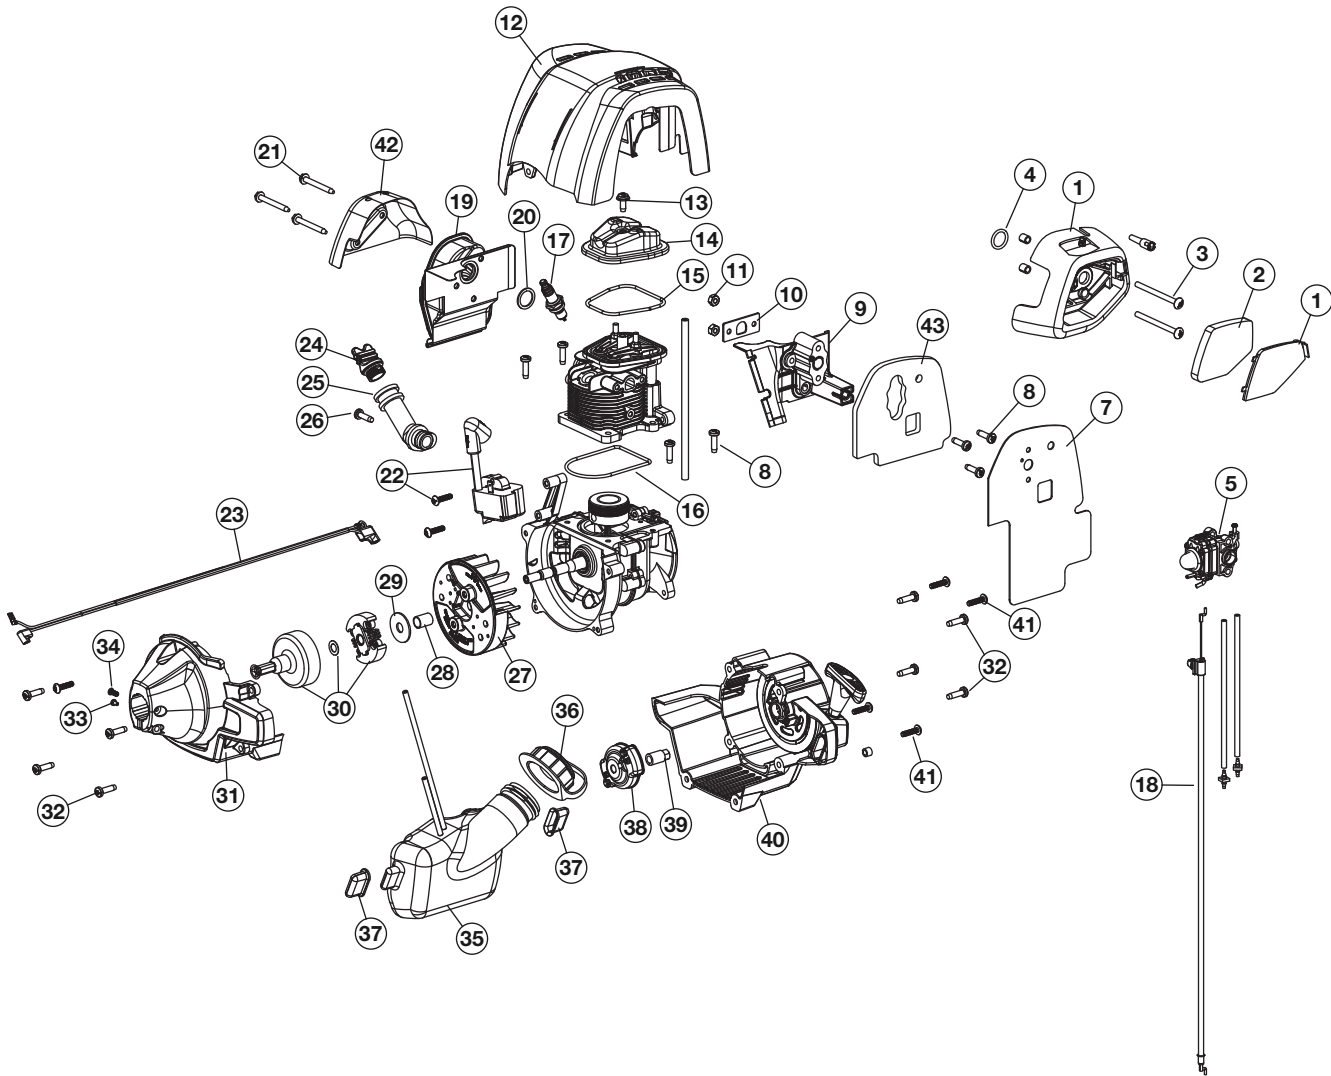

# REPLACEMENT PARTS - MODEL TB6040XP

## 4-CYCLE TRIMMER

PPN 41CD604C966

Item	Part No.	Description
1	753-06084	Aircleaner Assembly (includes 2 & 3)
2	753-06085	Air Filter
3	753-05253	Screw
4	791-181751	Carburetor O-Ring
5	753-06083	Carburetor Assembly w/ Fuel Lines
7	753-06082	Carburetor Baffle
8	791-181003	Screw
9	753-05904	Insulator
10	753-05673	Insulator Gasket
11	753-05248	Nut
12	753-06107	Engine Cover
13	791-181025	Screw
14	753-05901	Valve Cover
15	753-05902	Valve O-Ring
16	753-05910	Cylinder O-Ring
17	753-05784	Spark Plug
18	753-06166	Throttle Cable
19	753-06080	Muffler Assembly
20	753-05244	Muffler Gasket
21	753-05246	Muffler Bolt

## 4-CYCLE TRIMMER

PPN 41CD604C966

Item	Part No.	Description
1	753-05192	Throttle Housing Assembly (includes 2-5)
2	753-05517	Throttle Trigger
3	753-05007	Spring
4	753-05171	Throttle Lock-out
5	791-182405	Switch
6	791-610327	Shoulder Strap Clip
7	753-04236	Upper Drive Shaft Housing Assembly
8	753-06039	D-Handle Assembly (includes 9)
9	753-06040	Bolt
10	753-1190	Split Boom Coupler (includes 11-14)
11	791-182057	Coupler Anti-Rotation Screw
12	791-181617	Screw
13	791-181987	Adjustment Knob
14	753-04386	Knob Retaining Nut
15	753-06139	Lower Drive Shaft Housing Assembly (includes 16)
16	753-05267	Lower Flexible Drive Shaft
17	753-05820	Shield Assembly (includes 18)
18	753-05821	Blade Assembly
19	753-05822	Shield Mounting Screw & Nut
20	791-182193	Gearbox
21	791-182195	Gearbox Mounting Hardware
22	791-145569	Anti-Rotation Screw
23	791-182196	Blade Driver
24	753-04348	Palnut
25	796-00072	Cutting Head Assembly
26	753-06168	Grip Spacer