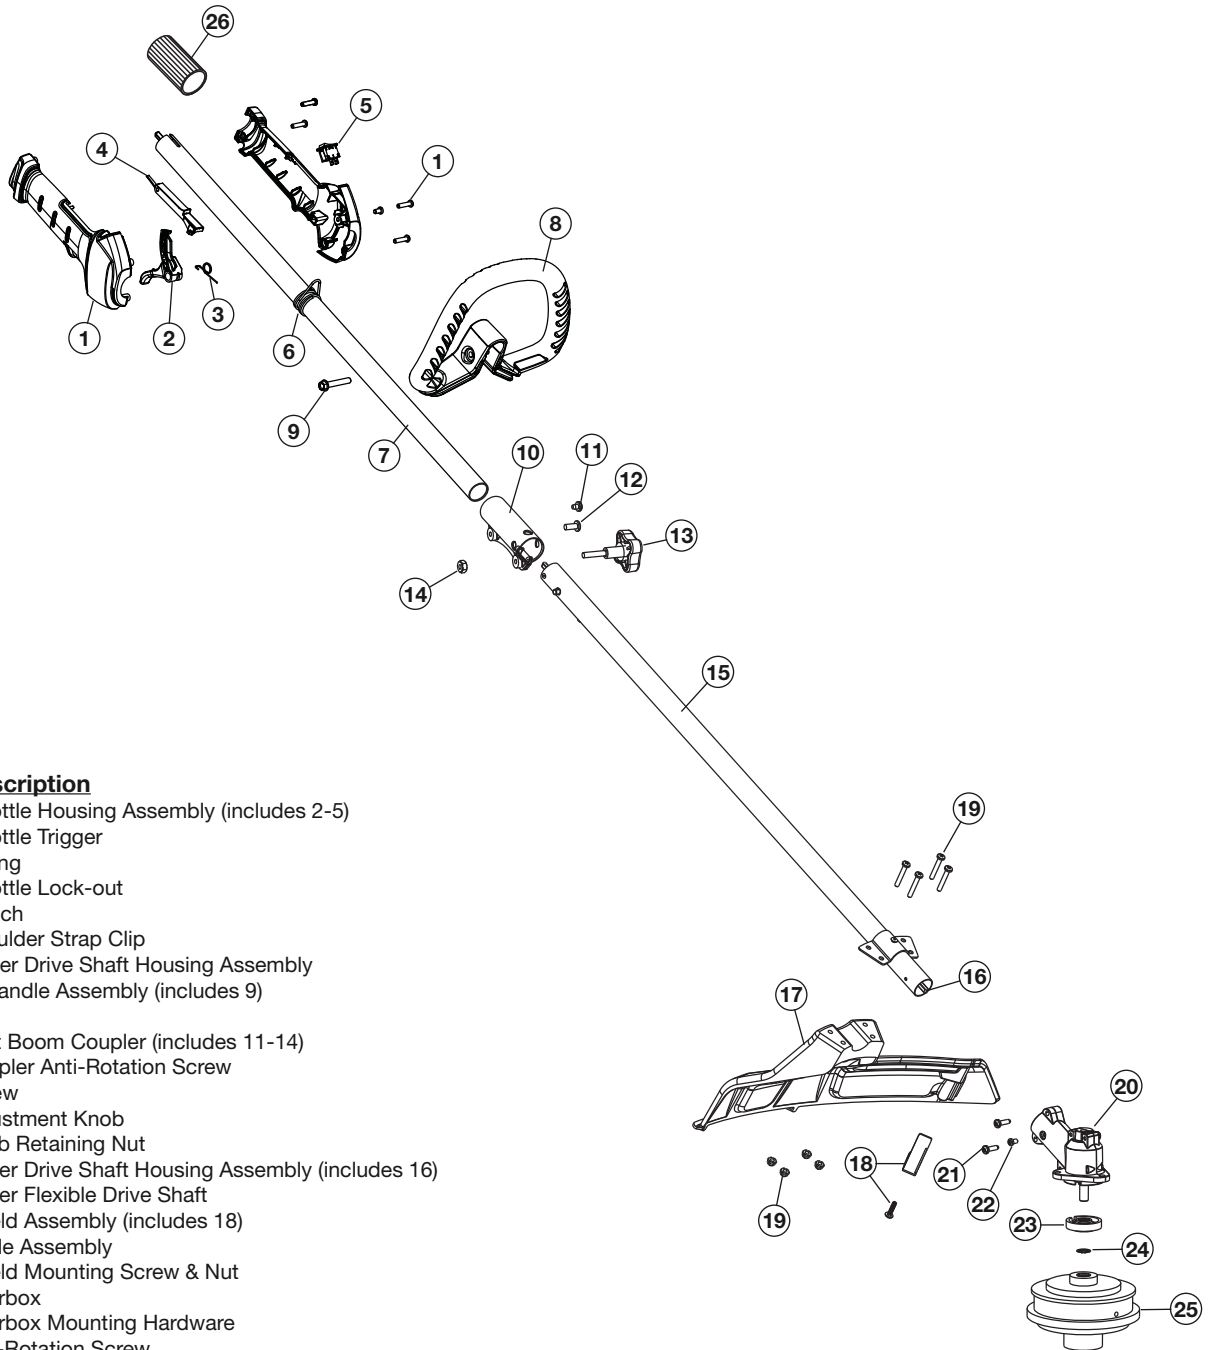

REPLACEMENT PARTS - MODEL TB6040XP

4-CYCLE TRIMMER

PPN 41CD604C966

Item	Part No.	Description
1	753-05192	Throttle Housing Assembly (includes 2-5)
2	753-05517	Throttle Trigger
3	753-05007	Spring
4	753-05171	Throttle Lock-out
5	791-182405	Switch
6	791-610327	Shoulder Strap Clip
7	753-04236	Upper Drive Shaft Housing Assembly
8	753-06039	D-Handle Assembly (includes 9)
9	753-06040	Bolt
10	753-1190	Split Boom Coupler (includes 11-14)
11	791-182057	Coupler Anti-Rotation Screw
12	791-181617	Screw
13	791-181987	Adjustment Knob
14	753-04386	Knob Retaining Nut
15	753-06139	Lower Drive Shaft Housing Assembly (includes 16)
16	753-05267	Lower Flexible Drive Shaft
17	753-05820	Shield Assembly (includes 18)
18	753-05821	Blade Assembly
19	753-05822	Shield Mounting Screw & Nut
20	791-182193	Gearbox
21	791-182195	Gearbox Mounting Hardware
22	791-145569	Anti-Rotation Screw
23	791-182196	Blade Driver
24	753-04348	Palnut
25	796-00072	Cutting Head Assembly
26	753-06168	Grip Spacer