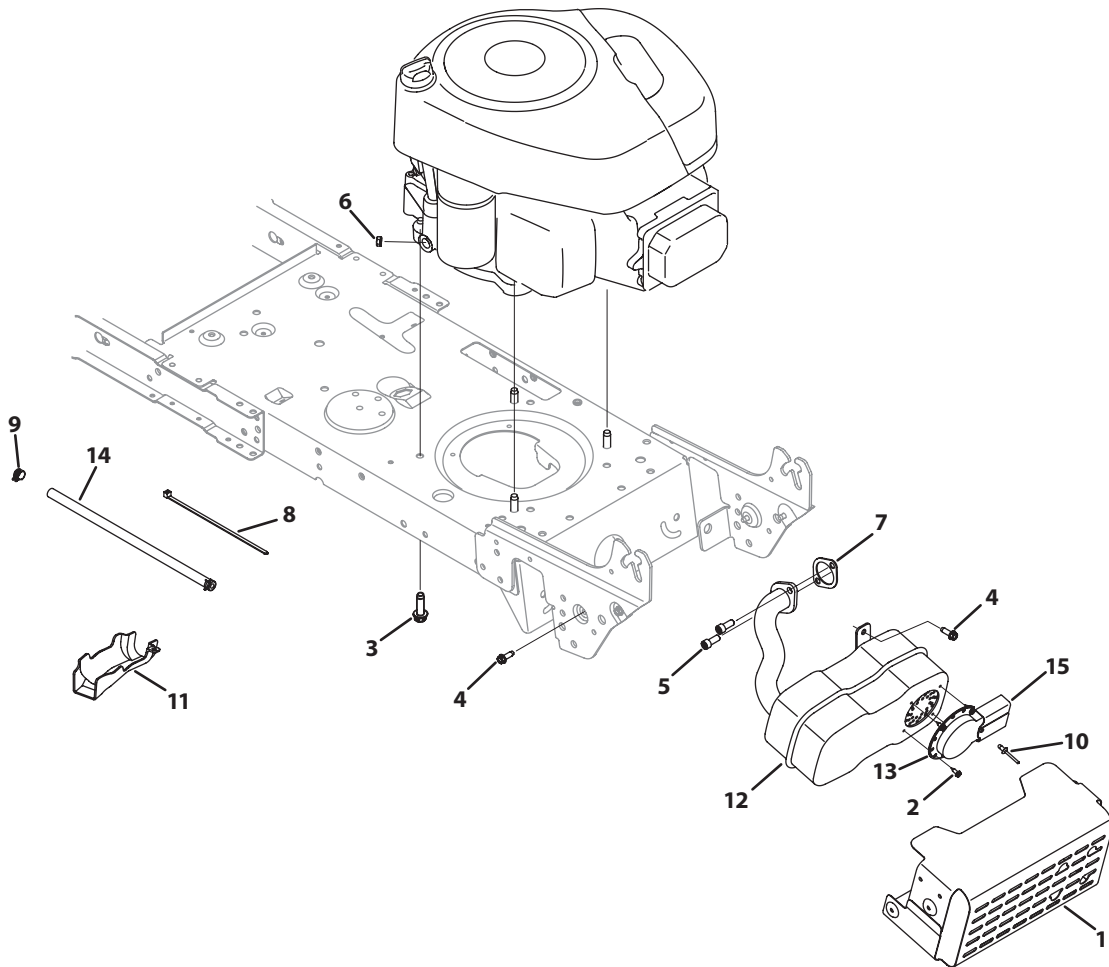

Briggs & Stratton Model 28

Ref. No.	Part No.	Description
1	683-04549-0637	Muffler Shield Assembly with Weld
2	710-0227	Screw, 8-18 x .500
3	710-04683	Screw, 3/8-16 x 1.0
4	710-0642	Screw, 1/4-20 x .750
5	710-1314A	Socket Screw, 5/16-18 x .750
6	712-0271	Sems Nut, 1/4-20
7	BS-692236	Exhaust Gasket, 10 HP Briggs
8	725-0157	Cable Tie
9	726-0205	Clamp Hose, .490 diameter
10	728-04000	Rivet, .188 x .300
11	731-05628	Oil Drain Sleeve
12	751-10448B	Muffler, Single Inlet
13	751-0564B	Muffler Deflector
14	751-10349	Fuel Hose, Low Permeation
15	751-10353	Muffler Deflector Long

NOTE: Tractor features vary by model. NOT all parts listed and pictured above are standard equipment.