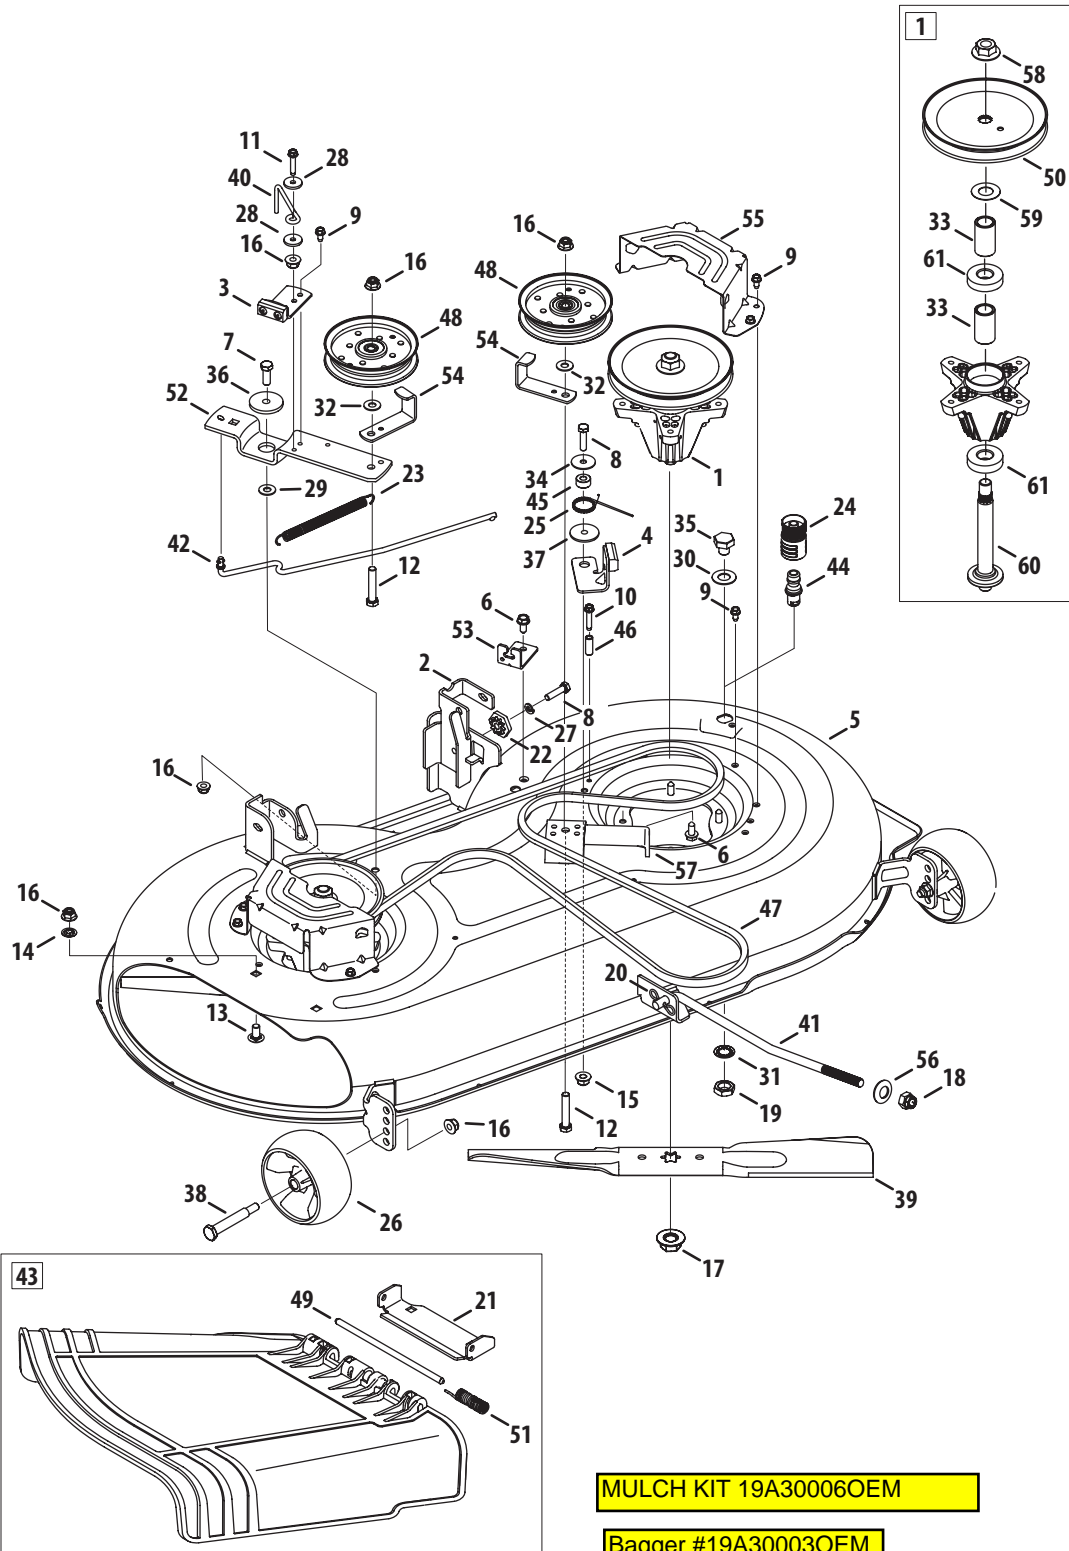

42" Deck

Ref.	Part Number	Description	Ref.	Part Number	Description
1.	918-04822A	Spdl Asm, Pul, 6.3 Dia	32.	736-0262	Wash, Flat, .385 X .870 X .092
2.	683-0254B-0691	Brkt Asm, Deck, Hngr Lh Lt	33.	750-04936	Spcr, .792 X 1.060 X 1.860 Lg
3.	983-04511	Brake Asm, Deck, 42/46	34.	736-0362	Wash, Flat, .330 X 1.25 X .06, Ht
4.	983-04525	Brake Asm, Deck, 46"	35.	738-04146	Plug, Bolt, M16 X 1.5
5.	983-04572-0691	Deck Asm, Sd, Offset, 42"	36.	738-04162A	Spcr, Shldr, .8840 X .190
6.	710-04484	Scr, Tt, 5/16-18, .750, Hxindwsh	37.	738-04166	Spcr, Shldr, .5000 X .1475
7.	710-0514	Hhcs, 3/8-16, 1.00, Gr5, Std	38.	938-3056	Bolt, Shldr, .496 X 2.50, 3/8-16
8.	710-0528	Hhcs, 5/16-18, 1.25, Gr5, Std	39.	942-04308	Blade, Cut, 21.23" 2-In-1, Econ
9.	710-0599	Scr, Tt, 1/4-20, 0.500, Hxindwsh	40.	747-04530	Rod, Keepr, Belt 42 Idler
10.	710-0778	Scr, Tt, 1/4-20, 1.500, Hxindwsh	41.	747-04944B	Rod, Lift, Deck, Frt, 13.7
11.	710-0809	Scr, Tt, 1/4-20, 1.250, Hxindwsh	42.	747-05105	Rod, Cont, Brake 42"
12.	710-3144	Hhcs, 3/8-16, 2.00, Gr5, Std	43.	631-04460	Chut Asm, 42" Deck, Exp
13.	710-3178	Bolt, Crg, 3/8-16, 0.75, Gr1	44.	737-04003D†	Deck Water Nozzle
14.	712-0229	Nut, Push, 3/8	45.	750-0258	Spcr, .315 X .750 X .375 Lg
15.	712-04063	Nut, FlgIk, 5/16-18, Grf, Nylon	46.	750-0566A	Spcr, .260 X .375 X 1.030 Lg
16.	712-04065	Nut, FlgIk, 3/8-16, Grf, Nylon	47.	954-04060B	Belt, V Typ, A Sec X 96.5
17.	712-0417A	Nut, Flg, 5/8-18	48.	756-04129B	Pul, Idlr, 4.25" Dia
18.	712-04243	Nut, FlxIk, 1/2-13	49.	711-04847A	Pin, Hinge, Dia .3125 X 7.96 Lg
19.	912-0641	Nut, Hex, M16-1.5 Din 936	50.	956-1227	Pul, Deck, 6.3 Dia
20.	714-04043	Bow-Tie Cotter Pin	51.	732-04372	Spr, Torsion, .44 I.D. X 2.0
21.	783-06074A	Chute Bracket	52.	783-05946	Brkt, Idlr, Piv, 46
22.	917-04074	Gear, Deck, Adj	53.	783-06243-0637	Brkt, Cbl, Deck Engage
23.	932-0384	Spr, Extn, .62 Dia X 6.12 Lg	54.	783-06368-0637	Brkt, Guard, Belt, 4.25 Pulley
24.	921-04041†	Water Nozzle Adapter	55.	783-06424A-0691	Cvr, Belt, Deck, 42
25.	732-04727	Spr, Torsn, .992 I.D X 1.17 O.D	56.	748-04069	Deck Lift Pivot Cup
26.	734-04155	Whl, Deck, 5.0 Dia Ball	57.	783-06643-0637	Brkt, Supt, Deck Stationary Idlr
27.	936-0119	Wash, Lock, 5/16, Regular Duty	58.	712-0417A	Nut, Flg, 5/8-18
28.	936-0176	Wash, Flat, .265 X .938 X .120	59.	936-0351	Wash, Flat, .760 Idx1.50 Od
29.	936-0344	Wash, Flat, .385 X 1.0 X .030	60.	738-1186A	Shft, Spdl, 6.11 Lg.
30.	736-0187	Wash, Flat, .64 X 1.24 X .06, Ht	61.	941-0919	Brg, Ball, .787id X 1.85 Odx.551
31.	736-0225	Wash, Lock, 5/8, Int Tooth			

† If Equipped

NOTE: Tractor features vary by model. NOT all parts listed above and pictured on the previous page are standard equipment.