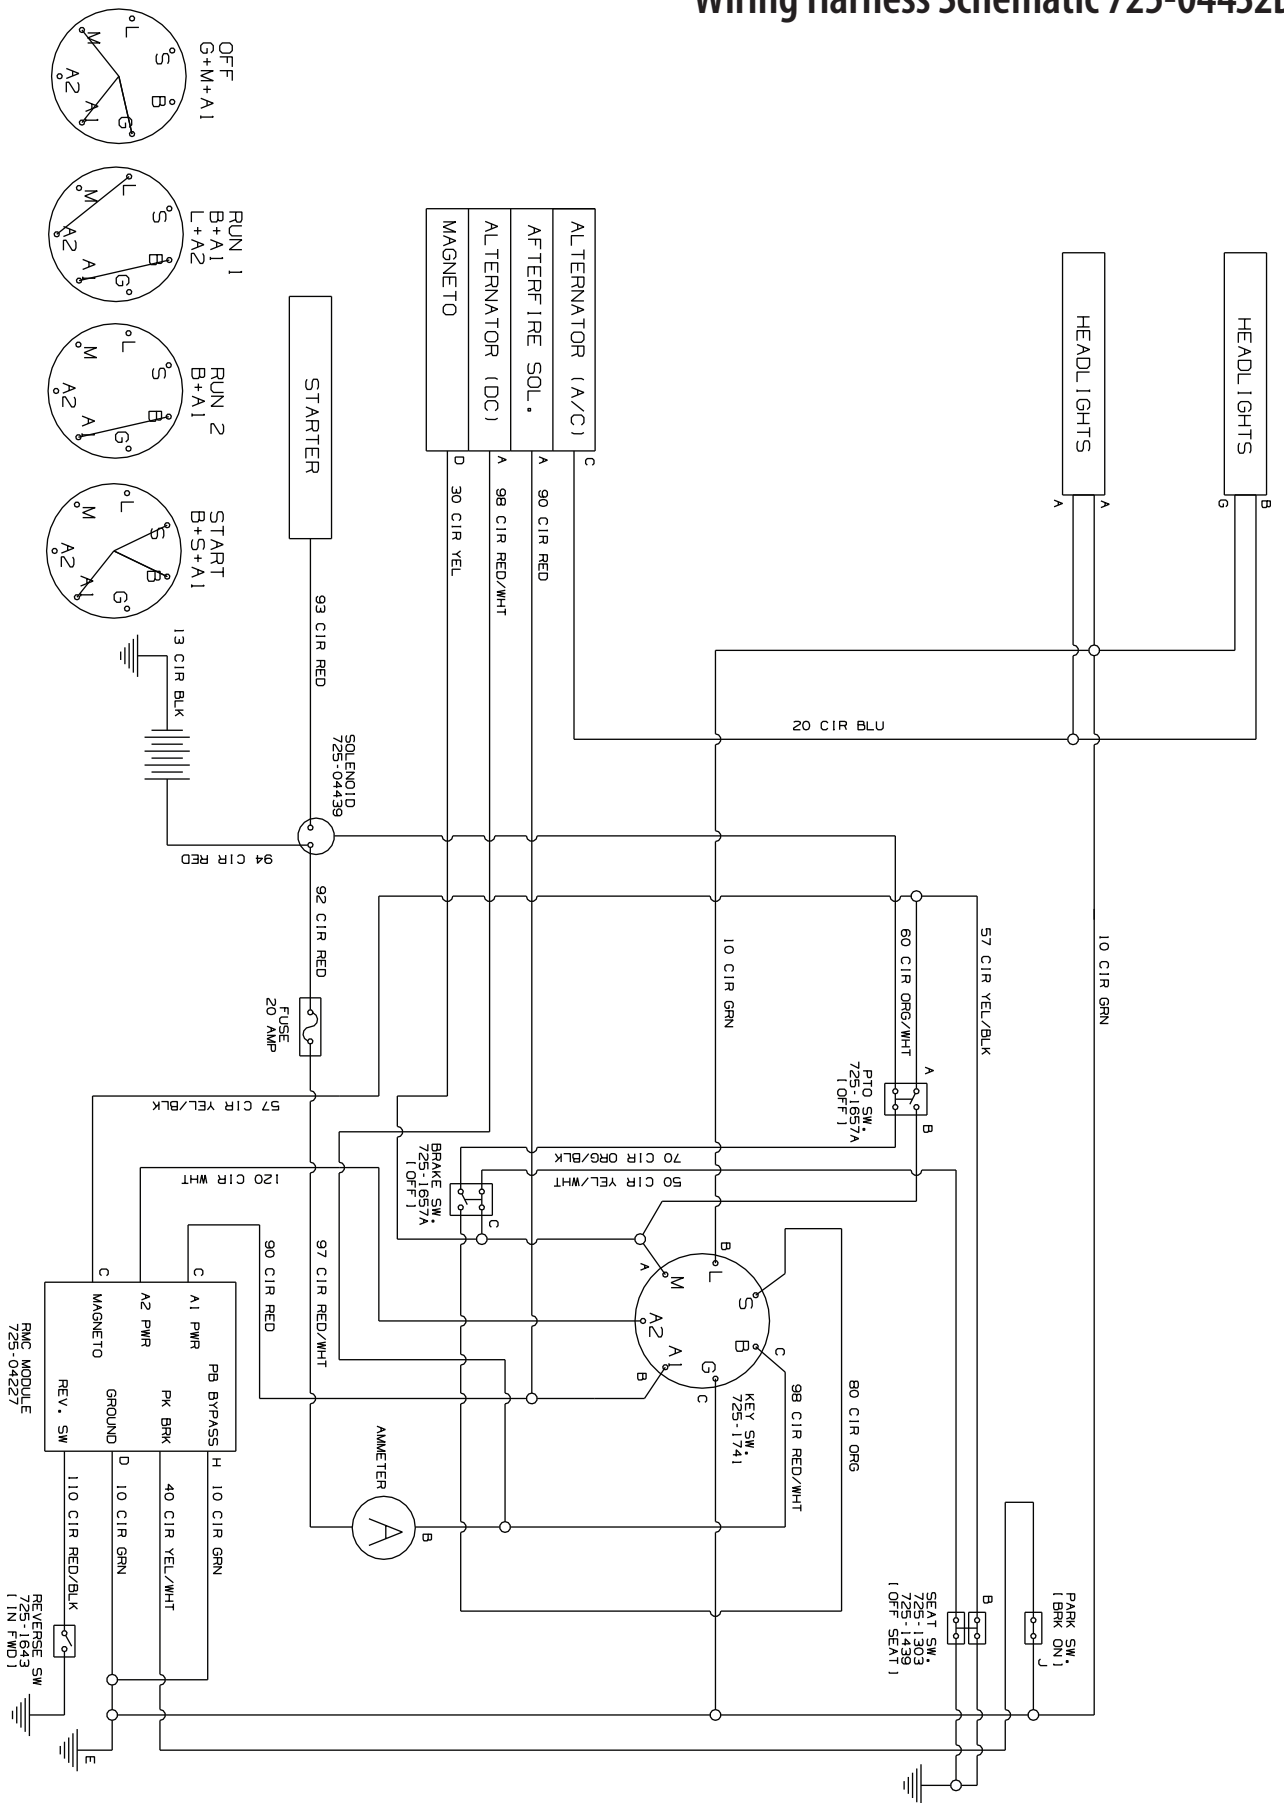

Wiring Harness Schematic 725-04432D