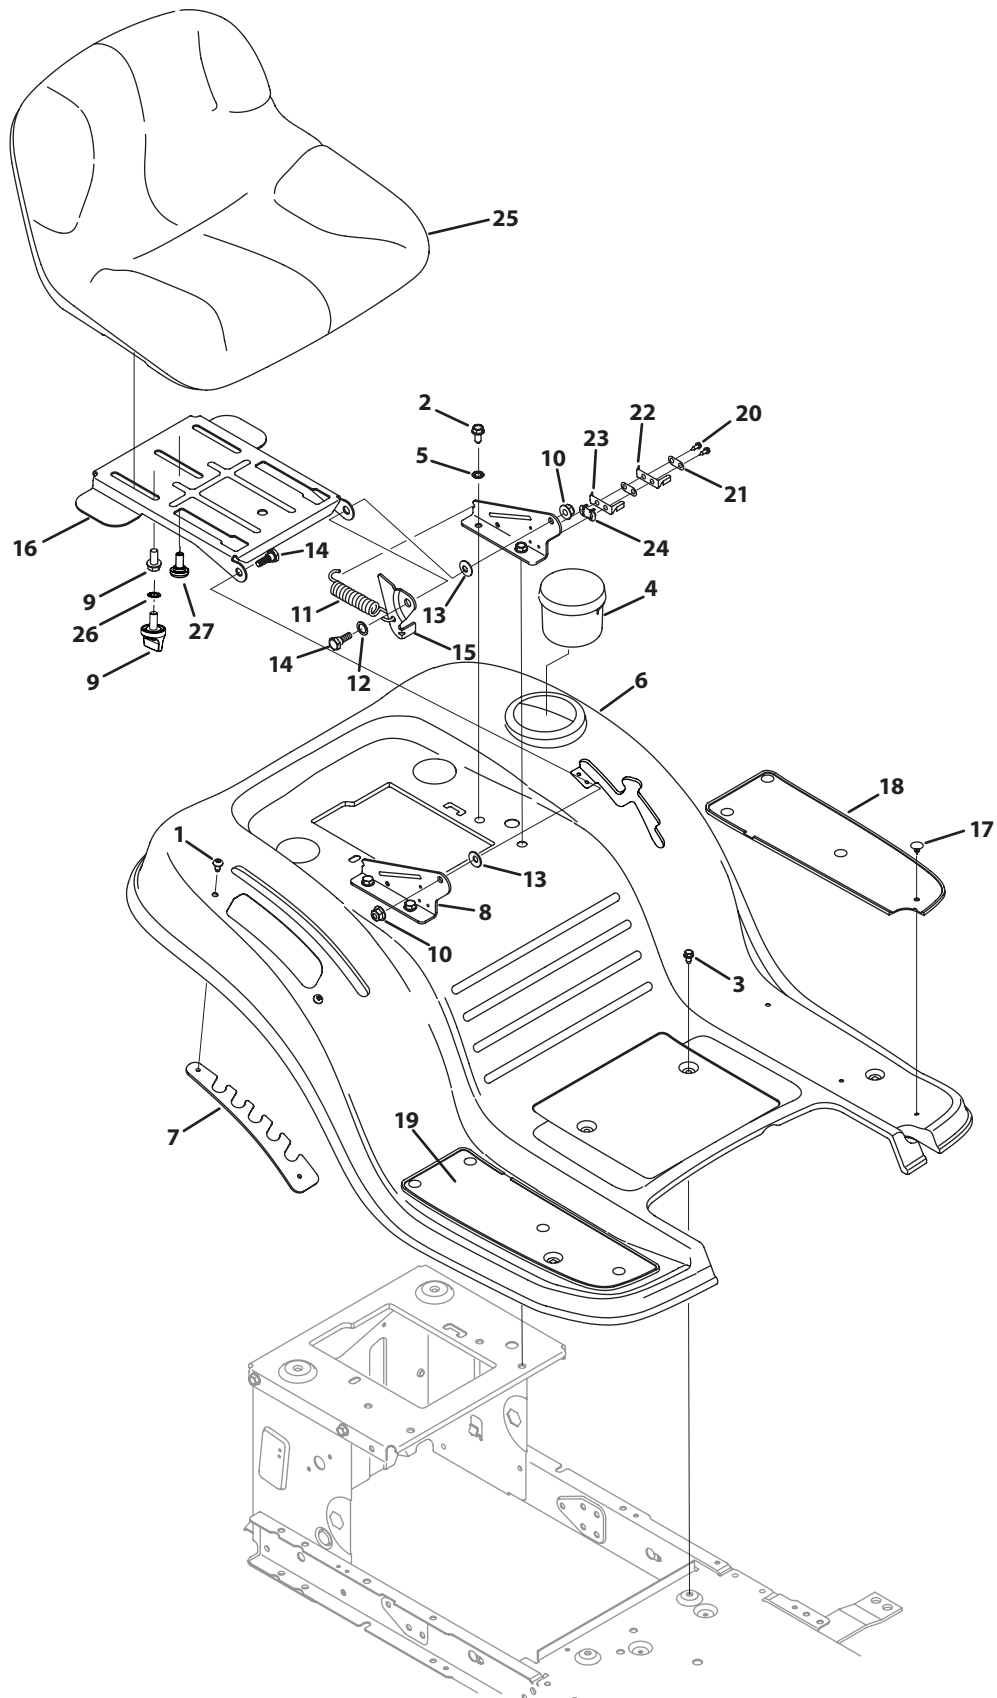

Seat and Fender

Ref. No.	Part No.	Description
1	710-04483	Screw, 1/4-20 x .500
2	710-04484	Screw, 5/16-18 x .750
3	710-0599	Screw Pan Torx Head, 1/4-20 x .500
4	731-04591A	Cup Holder
5	736-0607	Loack Washer, 5/16
6	783-04593D	Fender
7	783-04843-0637	Lift Adjuster Bracket
8	783-1489C-0637	Seat Mount Bracket
9	710-04482	Hex Flange, 3/8-16 x .875
	720-04061†	Knob
10	712-04063	Flangelock Nut, 5/16-18
11	732-1184	Extension Spring
12	936-0108	Flat Washer, .510x .750 x .033
13	736-0242	Bell Washer, .340 x .872 x .060
14	938-0296	Shoulder Screw, 5/16-18 x .437 x .268
15	783-0209D	Lift Seat Bracket
16	783-04081C-0637	Pivot Seat Manual Adjust Bracket
17	726-04072A	Ratchet Clip, .250 x .500
18	735-04047	Foot Pad, LH
19	735-04048	Foot Pad, RH
20	710-0227	Screw, 8-18 x .500
21	726-0279	Insulator Plate
22	925-1303	Outer Seat Spring
23	725-1439	Inner Seat Spring
24	726-0278	Insulator Boss Plate
25	757-04083	Medium Back Seat
	757-04088	High Back Seat
	757-04135	Ultra High Back Seat
26	736-0148†	Lock Washer
27	738-04012A†	Scr., Shldr., .625 x .145 x 3/8-16

† If Equipped

NOTE: Tractor features vary by model. NOT all parts listed above and pictured on the previous page are standard equipment.