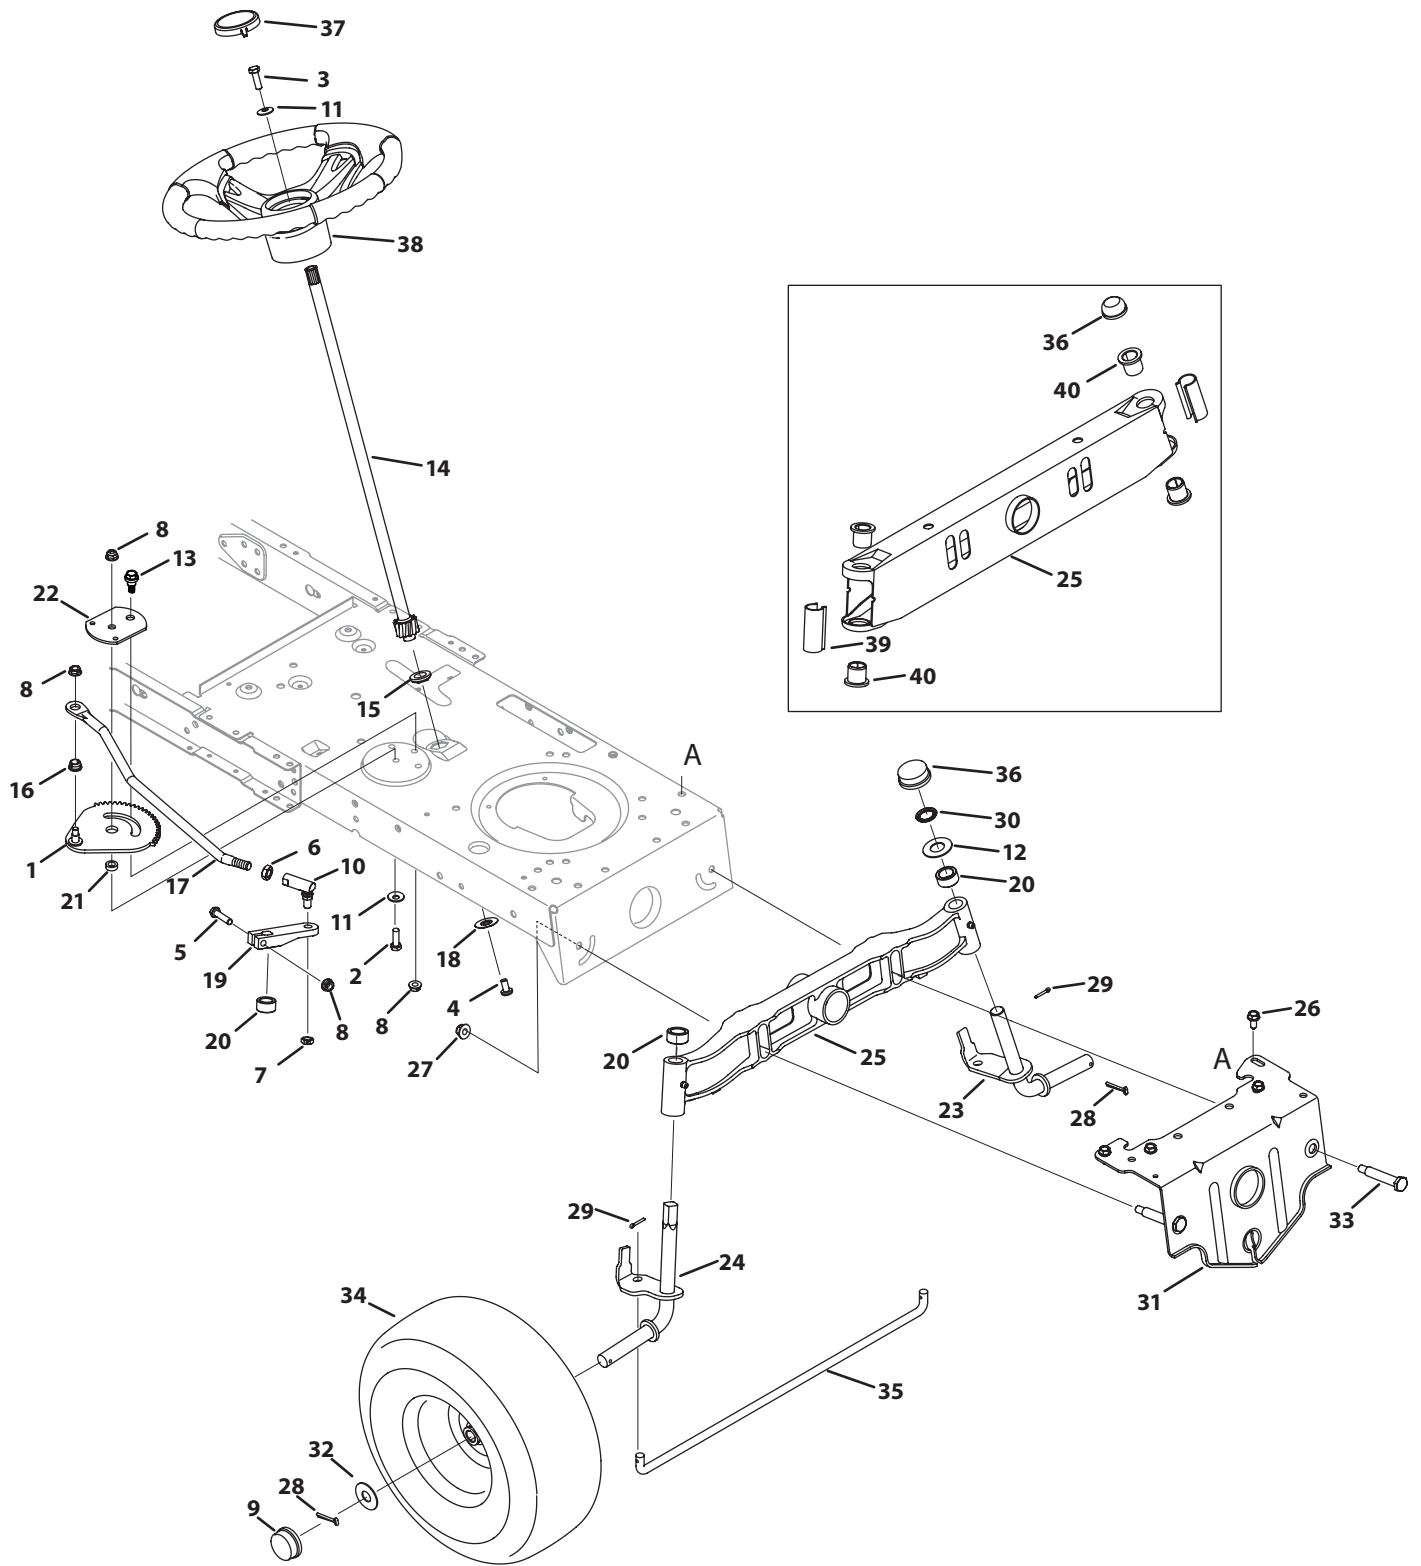

Front End Steering

Front End Steering

Ref. No.	Part No.	Description	Ref. No.	Part No.	Description
1	617-04024	Gear Assembly, Steering	24	638-04008P	Axle Assmbly RH (38" & 42" Deck)
2	710-0376	Screw, 5/16-18, 1.00, Gr5		938-04013	Axle Assembly, RH (46" Deck)
3	710-0643	Screw, 5/16-18, 1.00, Gr5, Lock	25	719-04177A†	Pivot Bar, Cast
4	710-1309	Screw, Mach, 5/16-18, 0.750		683-0128B-0637	Pivot Bar
5	710-3180	Screw, 5/16-18, 1.75, Gr5	26	710-04484	Screw, 5/16-18, 0.750
6	912-0240	Nut, Jam, 7/16-20, Gr2	27	712-04065	Nut, Flange Lock, 3/8-16, GrF
7	912-0214	Nut, Hex Lock, 3/8-24	28	714-04039	Pin, Cotter, 5/32, 1.25
8	712-04063	Nut, Flange Lock, 5/16-18, Grf	29	914-0474	Pin, Cotter, 1/8 x 0.75
9	931-0484A	Hub Cap	30	726-04035	Push Nut 3/4 Dia.
10	923-0448A	Ball Joint, 7/16-20, Lock	31	783-05326B-0637	Pivot Bar Bracket
11	736-0242	Washer, Bell, .340 x .872 x .060	32	736-04228A	Washer, Flat, .781 x 1.59
12	936-0316	Washer, Flat, .78 x 1.59 x .60	33	738-04128	Scr., Shldr, .500 x 2.380, 3/8-16
13	738-04141	Shoulder Screw, .435 x .3485, 5/16-18	34	634-04086-0911	Wheel Ass'y, 15 x 6 x 6 - Grey
14	738-0919A	Steering Shaft, 5/8 Spline x 21.86		634-04086-0941	Wheel Ass'y, 15 x 6 x 6 - Yellow
15	941-04124	Bearing, Flange, Hex 5/8		634-04639-0911	Wheel Ass'y, Sq. Shldr., 15 x 6 x 6.5
16	941-04454	Flange Bearing .375 ID x .5 OD	35	747-04299A	Tie Rod
17	747-04298	Drag Link, Steering	36	731-04693†	Push Cap, Cast
18	948-0389	Cap, 1.25 x .16		726-0341	Push Cap
19	748-04065-0637	Steering, Block	37	731-04040	Cap, Steering Wheel (Sprig Logo)
20	748-04068	Spacer, .710 ID x .125 OD x .56		731-04681	Cap, Steering Wheel (Troy-Bilt)
21	750-04418	Spacer, .322 ID x .625 OD x .21		731-04039	Cap, Steering Wheel (No Sprig)
22	783-04644	Stabilizer Plate, Gear Segment	38	631-04028	Steering Wheel, Standard Grip
23	938-04007A-0637	Axle Assmbly LH (38" & 42" Deck)	39	731-04057A†	Std. Axle Cap
	938-04014A-0637	Axle Assembly, LH (46" Deck)	40	741-0660A†	Brg., Flg.

† If Equipped

NOTE: Tractor features vary by model. NOT all parts listed above and pictured on the previous page are standard equipment.