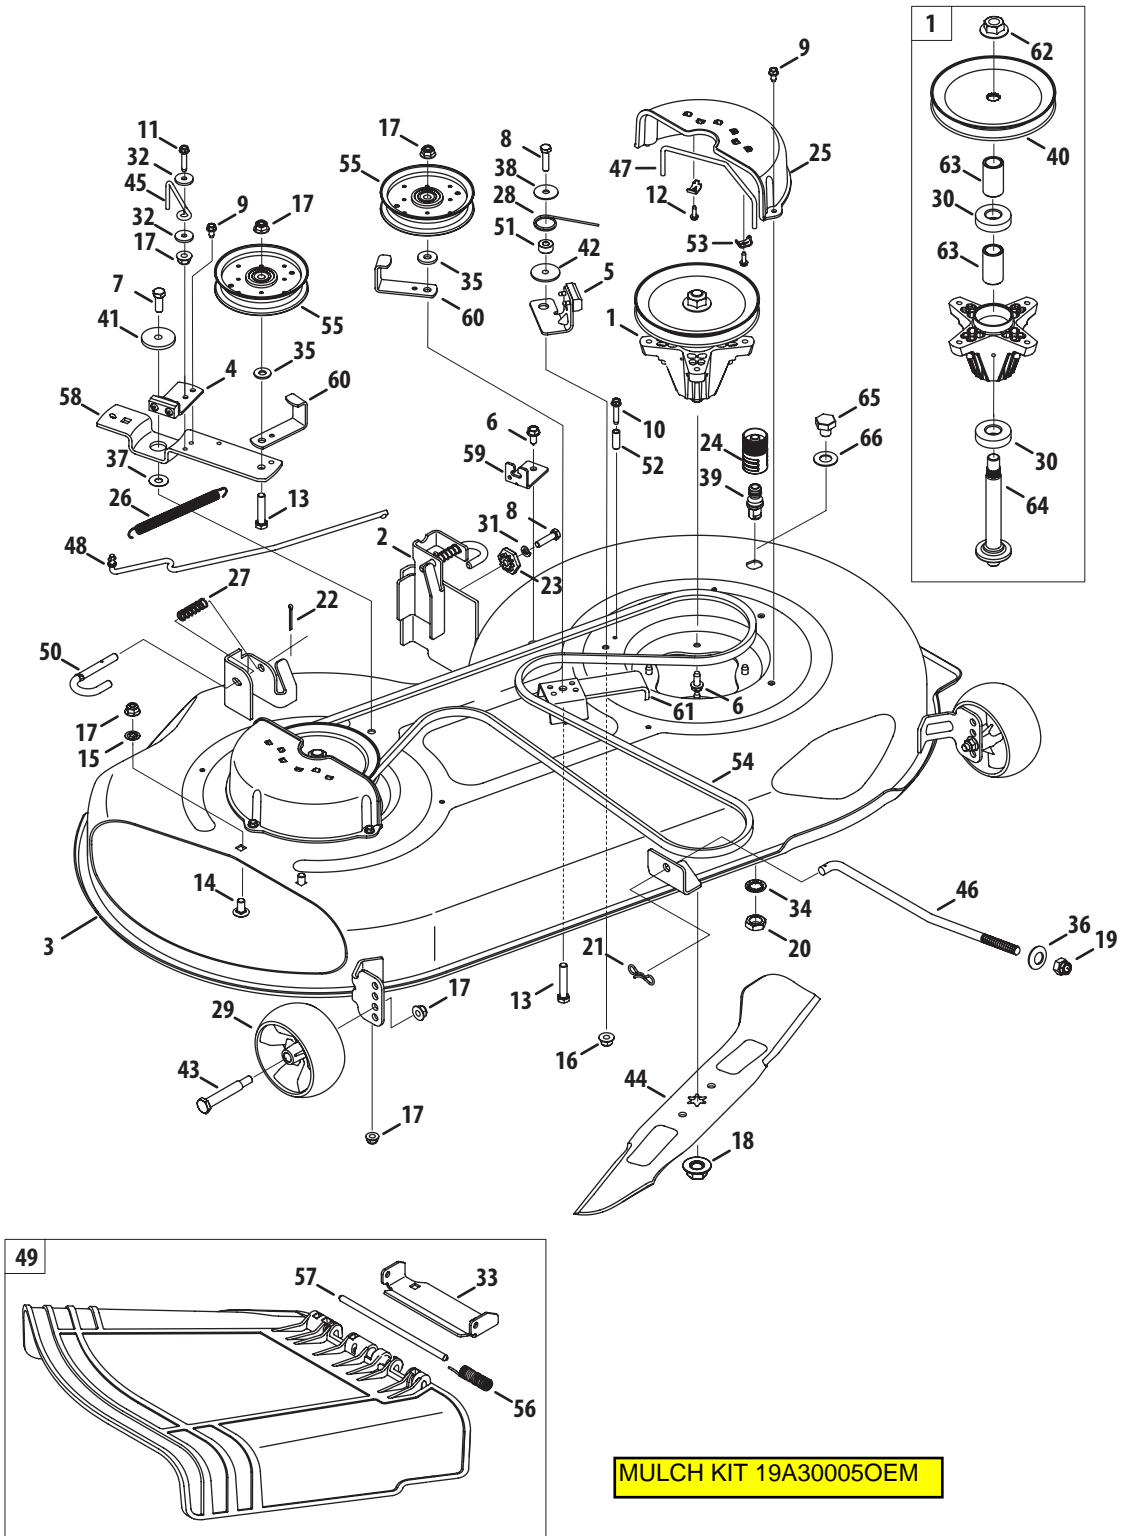

46" Deck

Ref.	Part Number	Description	Ref.	Part Number	Description
1.	918-04636A	Spindle Assembly, Pul 6.93 Dia	34.	736-0225	Washer, Lock, 5/8, Int Tooth
2.	683-0254B-0637	Bracket Assembly, Deck Hanger, LH	35.	736-0262	Washer, Flat, .385 x .870 x .092
3.	983-04578-0637	Deck Ass'y, Offset, 46"-Powder Black	36.	748-04069	Deck Pivot Cup
	983-04578-0691	Deck Ass'y, Offset, 46"-Black Jack	37.	936-0344	Washer, Flat, .385 x 1.0 x .030
4.	983-04511	Brake Assembly, Deck, 42/46	38.	736-0362	Washer, Flat, .330 x 1.25 x .06, Ht
5.	983-04525	Brake Assembly, Deck, 46"	39.	737-04003D†	Deck Port, Water
6.	710-04484	Screw, Self-tapping, 5/16-18, .750,	40.	756-04356	Pulley, Deck, 6.93 Dia
7.	710-0514	Hex Screw, 3/8-16, 1.00, Gr5, Std	41.	738-04162A	Spacer, Shoulder, .8840 x .190
8.	710-0528	Hex Screw, 5/16-18, 1.25, Gr5, Std	42.	738-04166	Spacer, Shoulder, .5000 x .1475
9.	710-0599	Screw, Self-tapping, 1/4-20, 0.500	43.	938-3056	Bolt, Shoulder, .496 x 2.50, 3/8-16
10.	710-0778	Screw, Self-tapping, 1/4-20, 1.500	44.	942-04290	Blade, Cut, 23.25" 2-In-1
11.	710-0809	Screw, Self-tapping, 1/4-20, 1.250	45.	747-04530	Rod, Belt Keeper, 42 Idler
12.	710-1003	Screw, B, #10-16, 0.625	46.	747-05141A	Rod, Lift, Deck
13.	710-3144	Hex Screw, 3/8-16, 2.00, Gr5, Std	47.	747-05011	Rod, Keeper, Belt
14.	710-3178	Bolt, Carriage, 3/8-16, 0.75, Gr1	48.	747-05052	Rod, Control, Brake 46"
15.	712-0229	Nut, Push, 3/8	49.	631-04461	Chute Assembly, 46"
16.	712-04063	Nut, Flange Lock, 5/16-18, Nylon	50.	747-1116	Rod, Deck Release
17.	712-04065	Nut, Flange Lock, 3/8-16, Nylon	51.	750-0258	Spacer, .315 x .750 x .375
18.	712-0417A	Nut, Flange, 5/8-18	52.	750-0566A	Spacer, .260 x .375 x 1.030
19.	712-04243	Nut, Lock, 1/2-13	53.	751B221535	Clamp, Casing
20.	912-0641	Nut, Hex, M16-1.5	54.	954-04219	Belt, V-Type, A-Sec
21.	714-04043	Bow Tie Cotter Pin	55.	756-04129B	Pulley, Idler, 4.25"Dia
22.	914-0470	Pin, Cotter, 1/8 x 1.25	56.	732-04372	Spring, Torsion, .44 I.D. x 2.0
23.	917-04074	Gear, Deck Adjustment	57.	711-04847A	Pin, Hinge, 7.96
24.	921-04041†	Adapter, Water Port	58.	783-05946	Bracket, Idler, Pivot, 46
25.	731-06496	Belt Cover, Universal	59.	783-06243-0637	Bracket, Cable, Deck Engagement
26.	932-0384	Spring, Extension, .62 x 6.12	60.	783-06368-0637	Bracket, Guard, Belt, 4.25 Pulley
27.	732-04652	Spring, Compression, .535 x 1.751	61.	783-06643-0637	Bracket, Support, Deck Idler
28.	732-04727	Spring, Torsion, .992 ID x 1.17 OD	62.	712-0417A	Nut, Flange, 5/8-18
29.	734-04155	Wheel, Deck, 5.0 Dia Ball	63.	750-04936	Spacer, .792 x 1.060 x 1.860 Lg
30.	941-0919	Bearing, Ball, .787 x 1.85 x .551	64.	738-1186A	Shaft, Spindle, 6.11 Lg.
31.	936-0119	Washer, Lock, 5/16, Regular Duty	65.	736-0187	Wash, Flat, .64 X 1.24 X .06, Ht
32.	936-0176	Washer, Flat, .265 x .938 x .120	66.	738-04146	Plug, Bolt, M16 X 1.5
33.	783-06074A	Bracket, Chute, 46			

† If Equipped

NOTE: Tractor features vary by model. NOT all parts listed above and pictured on the previous page are standard equipment.