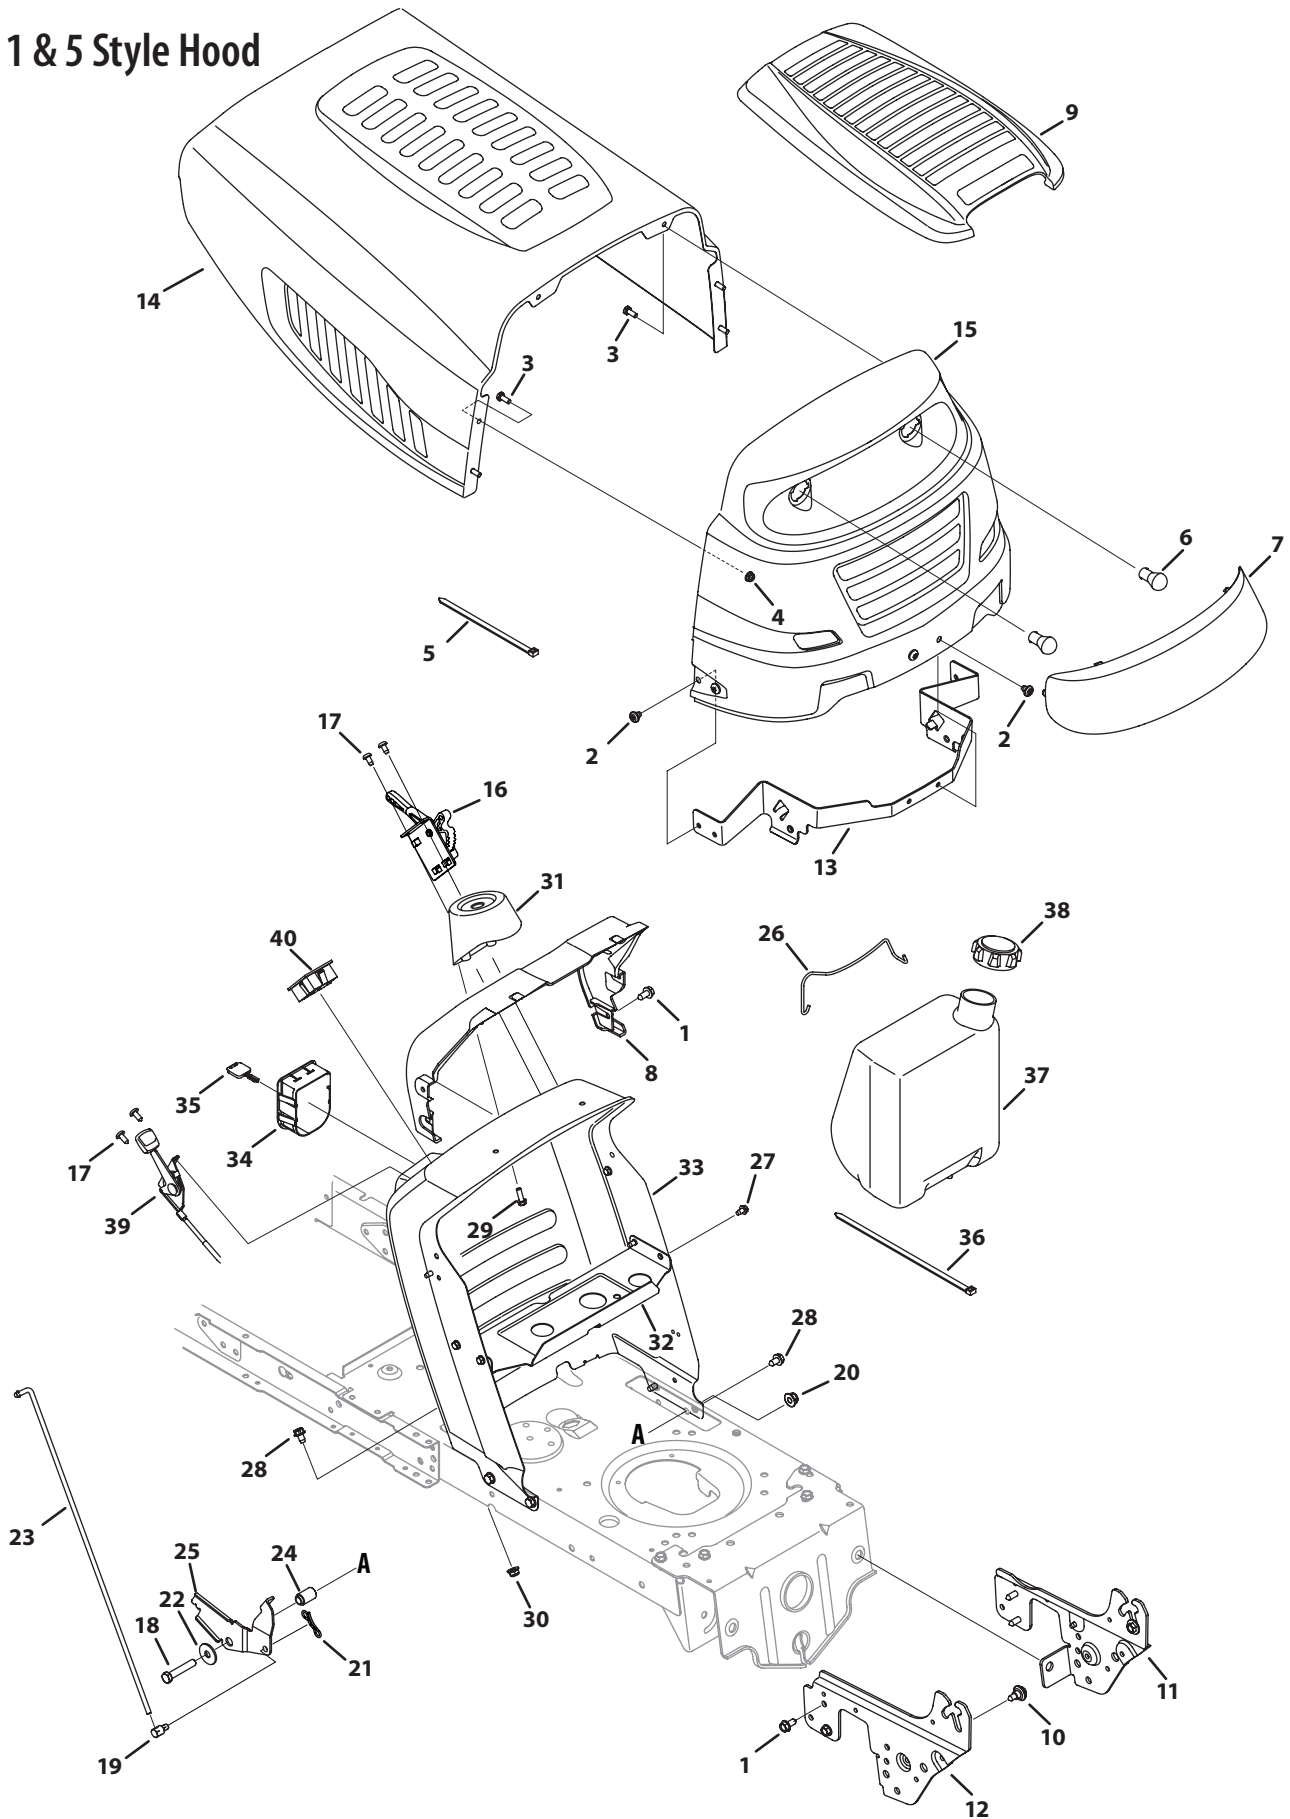

# 1 & 5 Style Hood

Ref. No.	Part No.	Description	Ref. No.	Part No.	Description
1	710-04484	Screw 5/16-18 x .750	23	747-04430	Control Rod, Speed Selector
2	710-04593	Screw 5/16-18 x .375	24	750-04465	Flang Spacer .390 x .671 x 1.095
3	710-0751	Hex Screw 1/4-20 x .620	25	783-04862	Transmission Speed Latch
4	712-04064	Flanglock Nut 1/4-20	26	683-04448-0637	Battery Rod
5	725-0157	Cable Tie	27	710-0599	Hex Screw Washer 1/4-20 x .500
6	925-0963	Miniature lamp 12V socket	28	710-0604A	Screw 5/16-18 x .625
7	731-04949A	Grill Lens	29	710-0895	Hex Screw 1/4-15 x .750
8	731-05078C	Dash Collar	30	712-04063	Flanglock Nut 5/16-18
9	731-05522A†	Hood cover	31	731-04945	Support Shaft
10	738-04091A	Shoulder Screw .43 x .29	32	783-04584A-0637	Gas Tank Support Bracket
11	783-05327B-0637	Suppport Bracket LH	33	783-04892B-0637	Dash, RMC - Powder Black
12	783-05328A-0637	Suppport Bracket RH		783-04892B-0691	Dash, RMC - Black Jack
13	783-05454-0637	Hood pivot bracket		783-04889B-0637	Dash, RMC/Amp Meter/Choke
14	783-05683	Hood - 5 Style	34	925-04227B	Key Switch Module
	783-05684	Hood - 1 Style	35	925-1745	Key
15	783-05685	Grill	36	726-0230	Cable Tie
16	983-04226	Hydro Control Assembly	37	751-0555B	Fuel Tank, 1.5 Gallons
17	710-04483	Screw 1/4-20 x .500	38	751-0603A	Fuel Cap
18	710-3144	Hex Screw 3/8-16 x 2.00	39	746-04364	Throttle/Choke Control Cable
19	711-0736	Ferrule Adjust	40	925-04156†	Ammeter Monitor Indicator
20	712-04065	Flang lock Nut 3/8-16	—	925-04432D	Harness, LT-5, RMC, Dual
21	714-04040	Cotter Pin, Bow Tie	—	725-04479D	Harness, LT-5, Mn Amtr., RMC, Kohl
22	936-0133	Flat Washer .411 x 1.25 x .100	—	725-04469†	Harness, Jmpr., Amtr.