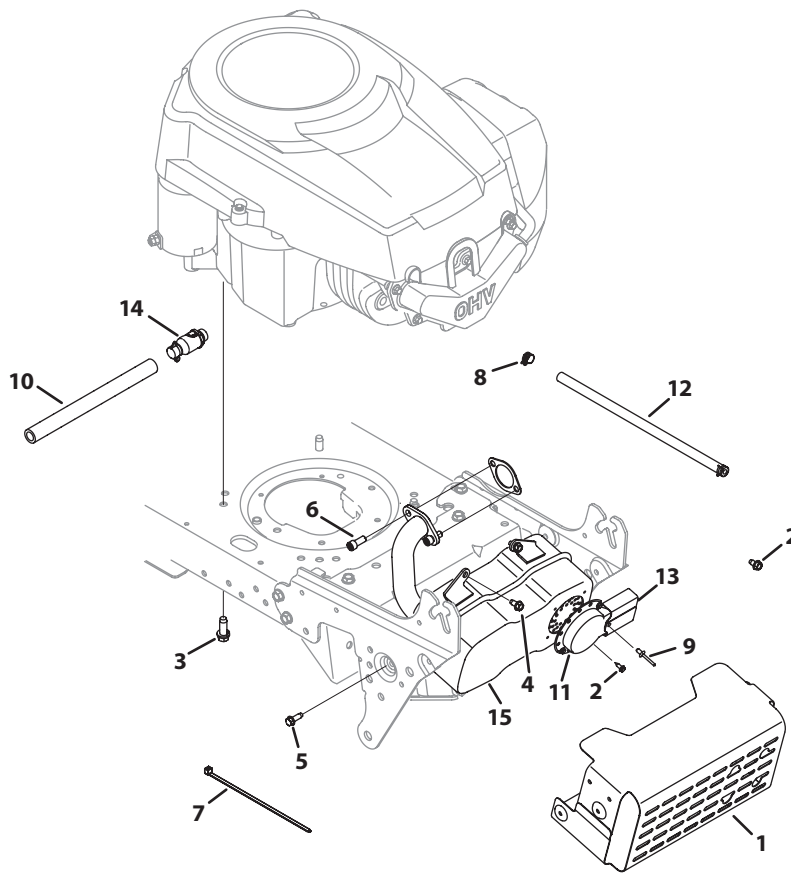

Ref. No.	Part No.	Description
1	683-04549-0637	Muffler Shield Assembly with Weld
2	710-0227	Screw, 8-18 x .500
3	710-04683	Screw, 3/8-16 x 1.0
4	710-0599	Screw, 1/4-20 x .500
5	710-0642	Screw, 1/4-20 x .750
6	710-1314A	Socket Screw, 5/16-18 x .750
7	725-0157	Cable Tie
8	726-0205	Clamp Hose, .490 diameter
9	728-04000	Rivet, .188 x .300
10	751-3141-14	Oil Drain, Extension Hose
11	751-0564B	Muffler Deflector
12	751-10349-28	Fuel Hose, Low Permeation
13	751-10353	Muffler Deflector Long
14	951-10517A	Oil Drain
15	751-11022A	Muffler

NOTE: Tractor features vary by model. NOT all parts listed and pictured above are standard equipment.