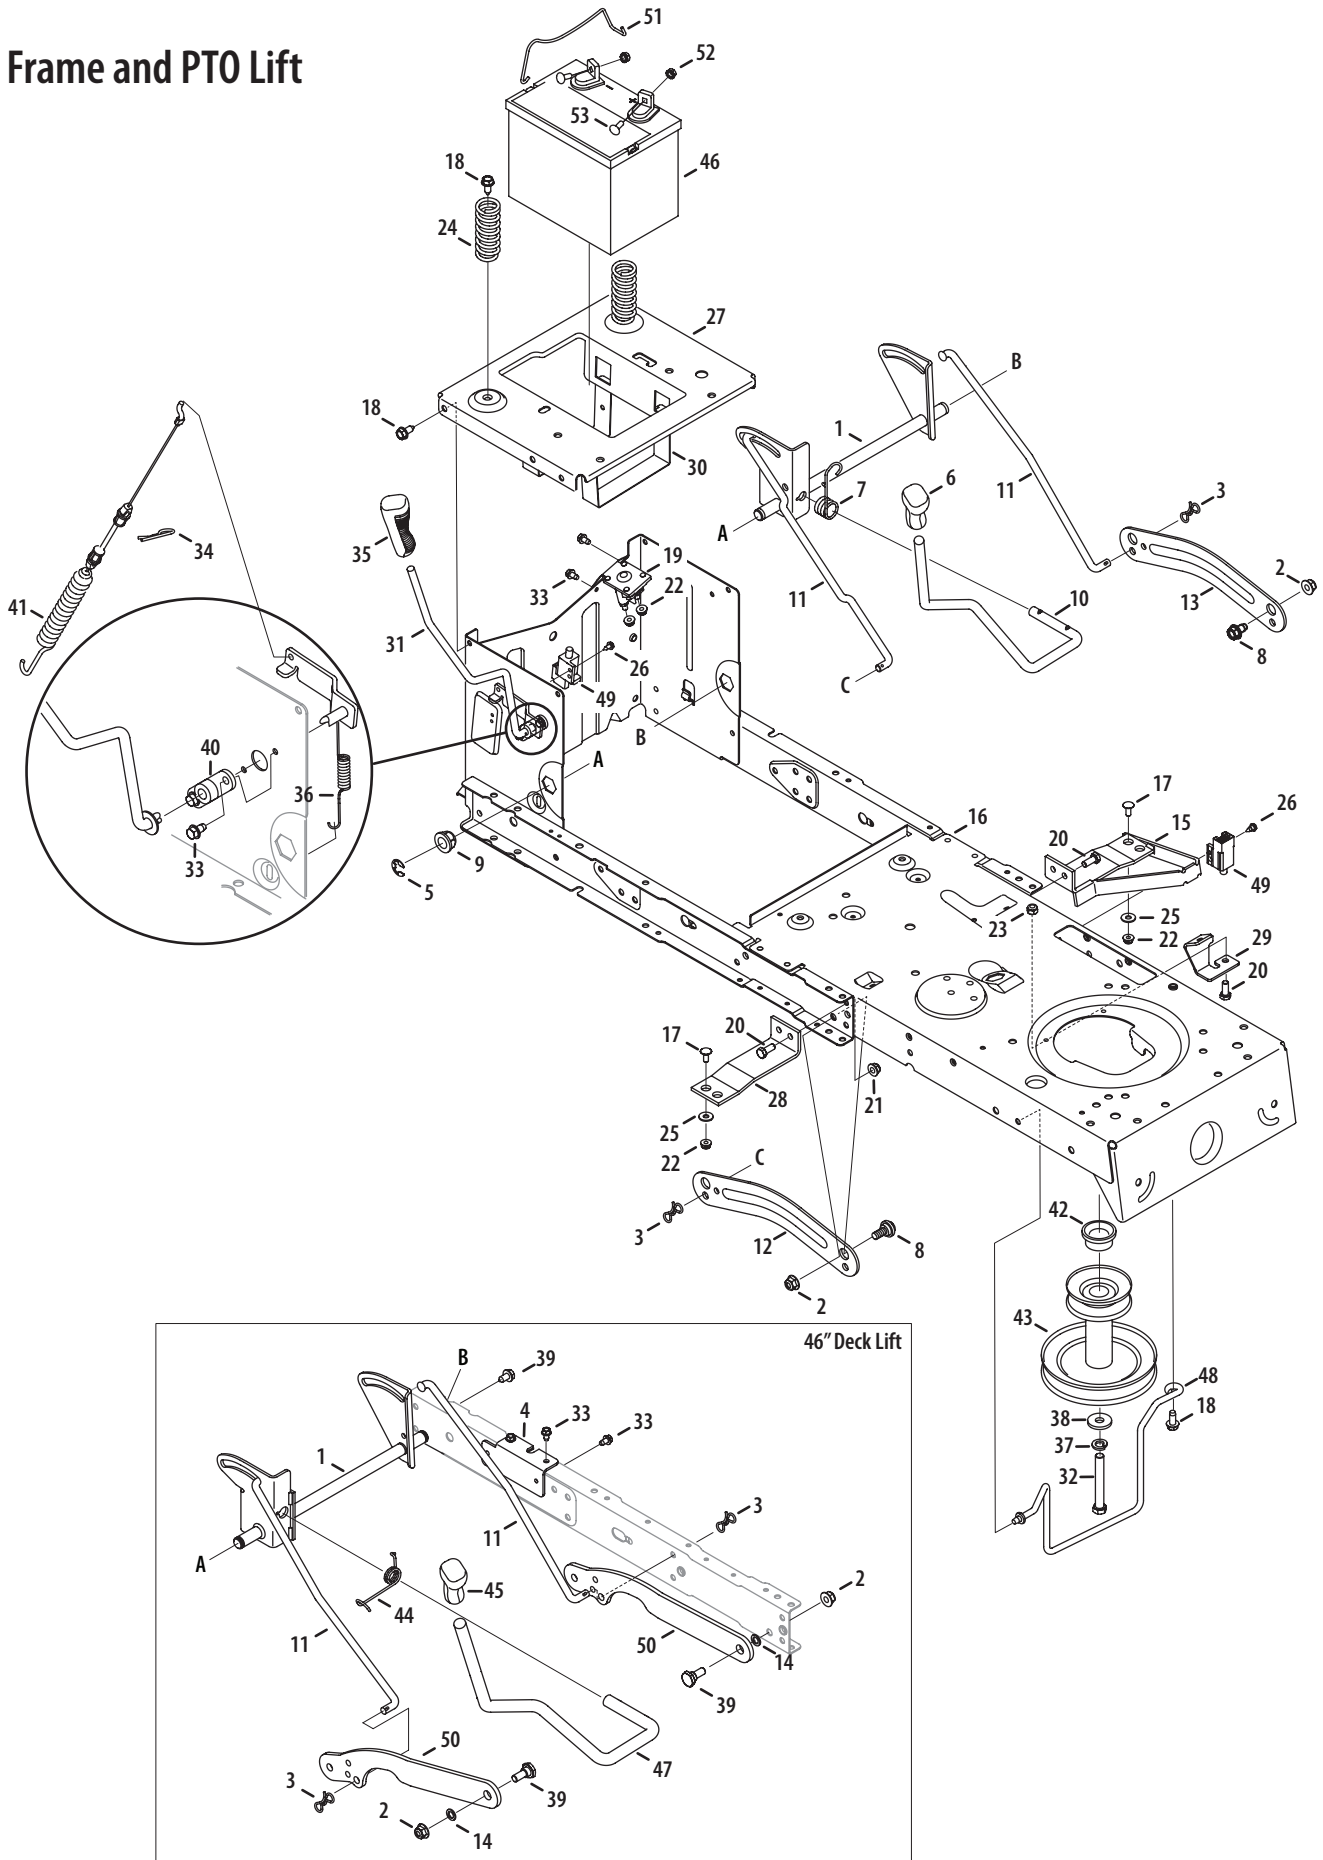

Frame and PTO Lift

Frame and PTO Lift

Ref. No.	Part No.	Description	Ref. No.	Part No.	Description
1	683-04155A-0637	Shaft Assembly Lift 42" Deck	28	783-04637-0637	Bracket, Runing Board
	683-04334-0637	Shaft Assembly Lift 46" Deck	29	783-04753-0637	Frame Support Bracket
2	712-04065	Nut, Flange Lock, 3/8-16, GrF	30	783-04869A-0637	Bracket, Battery
3	714-04040	Pin, Cotter, Bow Tie	31	647-04096-0637	Handle Assembly, PTO
4	783-05389A-0637	Frame Brace Bracket	32	710-04608	Screw, 7/16-20, 3.25 42" Deck
5	716-0106A	Ring, E-Type, .625 Dia.	33	710-0599	Screw, 1/4-20, 0.500
6	720-0311	Grip, Handle, 1/2	34	914-0145	Pin, Click, .092 x 1.64
7	732-04225	Spring, Torsion 42" Deck	35	720-04049A	Grip, Handle, 3/8
8	738-04130	Screw, Shoulder, .625 x .175, 3/8-16	36	732-04276A	Spring, Extension
9	941-0225	Bearing, Hex Flange	37	936-0171	Washer, Lock, 7/16
10	747-05296	Deck Handle, Lift, 42" Deck	38	736-0322	Washer, Flat, .450 x 1.250 x .164
11	747-04393	Rod, Lift	39	938-0380	Bolt, Shldr. .500 x .270 3/8-16
12	783-04494C-0637	Lift Arm, Deck - RH	40	741-04119	Bearing, PTO
13	783-04711C-0637	Lift Arm, Deck - LH	41	946-04173B	Cable, Deck Engagement
14	936-0140	Washer, Flat, .385 x .62 x .063	42	750-0956	Spacer, 1.010 x 1.400 x .825, 42" Deck
15	683-04195-0637	Support Bracket Assembly	43	956-04067A	Engine Pulley
16	683-04601	Frame Assembly	44	732-04438	Spring, Torsion 46" Deck
17	710-0134	Carriage Screw, 1/4-20 x .62	45	720-0298	Grip, Handle, 5/8
18	710-04484	Screw, 5/16-18, .750	46	925-1707D	Battery, 155 CCA
19	725-04439	Solenoid	47	747-04653	Deck Handle, Lift, 46" Deck
20	710-3008	Hex Screw, 5/16-18 x .75	48	747-04857	Rod, Belt Keeper (42" Deck)
21	712-04063	Flange Lock Nut, 5/16-18		683-04414-0637	Rod, Belt Keeper (46" Deck)
22	712-04064	Nut, Flange Lock, 1/4-20, GrF	49	725-04363	Switch, Interlock
23	912-0429	Hex Lock Nut, 5/16-18	50	783-0678C-0637	Deck Lift Link
24	732-04035	Spring, Compr. , 1.28 OD x 3.125	51	683-04448-0637	Battery Hold Down Rod
25	736-0173	Flat Washer, .28 x .74 x .063	52	712-0271	Nut, Sems, 1/4-20
26	738-04237A	Shoulder Screw, #10-32 x .500	53	710-04666	Screw, Carriage, 1/4-20, .75, Gr5
27	783-04548C-0637	Seat Bracket, Frame			

NOTE: Tractor features vary by model. NOT all parts listed above and pictured on the previous page are standard equipment.