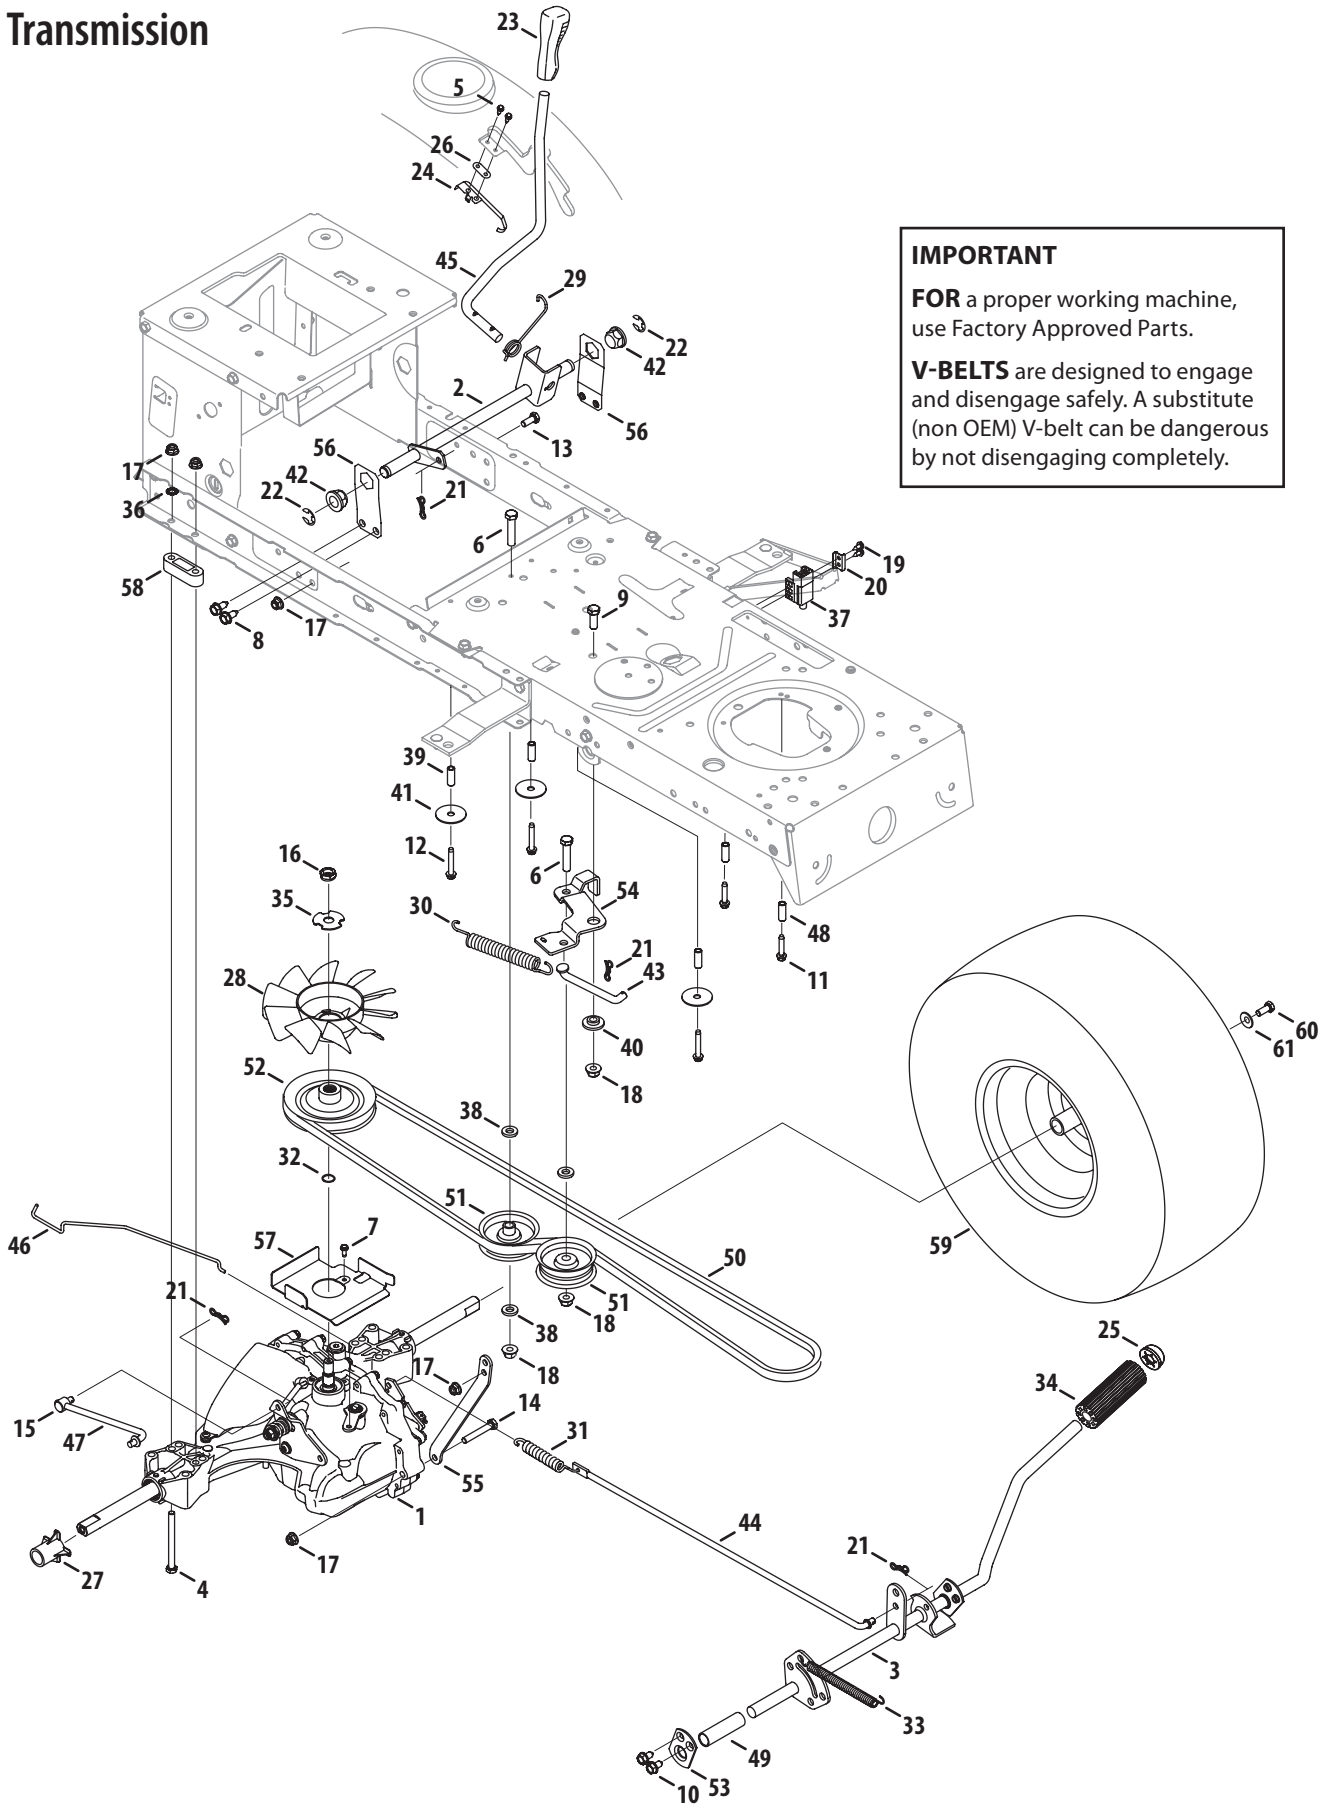

Transmission

Ref. No.	Part No.	Description	Ref. No.	Part No.	Description
1	918-04892	Hydro Transmission	33	732-0963	Extension Spring, .50 DIA X 6.37 LG
2	647-04200	Hydro Handle Control Assembly	34	735-0239	Foot Pad, 4.0
3	647-04202-0637	Hydro Pedal Assembly	35	736-04263	Lock Washer, TRANS HYDRO
4	710-1266	Hex Screw, 5/16-18 x 3.5	36	736-0607	Lock Washer, 5/16 EXT TOOTH
5	710-0227	Screw, #8-18:0.500	37	925-04039	Switch Interlock
6	710-0347	Hex Screw, 3/8-16:1.75	38	736-3010	Flat Washer, .407X.812X.135:HT
7	710-0224	Screw, #10-16:0.500	39	750-04456	Spacer, .260 x .372 x 1.420
8	710-04484	Screw, 5/16-18:.750	40	738-04430	Shldr Spacer, 1.375 ID X .380 x 1.54
9	710-0514	Hex Screw, 3/8-16:1.00	41	736-0430	Flat Washer, .350 x 1.59 x .062
10	710-0604A	Screw, 5/16-18:0.625	42	941-0225	Hex Flange Bearing
11	710-0809	Screw, 1/4-20:1.250	43	747-04283A	Declutching Rod
12	710-1026	Screw, 1/4-20 x 1.75	44	747-05242	Brake Rod
13	710-3008	Hex Screw, 5/16-18:.75	45	747-04296A	Hydro Control Handle
14	710-3103	Screw, 5/16-18 x 2.00	46	747-05245	Hydro Bypass Rod
15	711-04448	Ferrule, 5/16-24 X .312 DIA.	47	747-04407A	Hydro Control Rod
16	912-0346	Jamlock Nut, 1/2-20	48	750-0566A	Spacer, .260 x .375 x 1.030 LG
17	712-04063	Flangelock Nut, 5/16-18	49	750-0802	Spacer, .640 ID X .76 OD X 2.63
18	712-04065	Flangelock Nut, 3/8-16	50	954-04252	V Belt, 4L SEC X 84.17
19	728-04021	Rivet	51	756-04224	Flat Idler Pulley 2.75 OD
20	17962	Plate Switch	52	756-04308	Input Pulley
21	714-04040	Cotter Pin, Bow Tie	53	783-04536B-0637	Support Pedal Bracket
22	716-0106A	E Rign, .625 DIA	54	783-04570B-0637	Idler Arm
23	720-0311	Handle Grip	55	783-06551	Torque Bracket
24	725-04249	Hydro Spring Switch	56	783-04585A	Handle Bracket
25	726-0214	Push Cap, 5/8	57	783-06558-0637	Belt Support Bracket
26	926-0320	Insulator Plate Nut	58	948-0334	Spacer, T-Axle
27	731-05299A	Sleeve, .765 ID X 1.500 LG	59	634-0104-0911	Wheel, 20 x 8 x 8 - Grey
28	731-06098	Hydro Fan		634-0104-0941	Wheel, 20 x 8 x 8 - Yellow
29	732-04225	Torsion Spring	60	710-0627	Hex Screw, 5/16-24 x .750
30	732-04229	Extension Spring, .75 DIA. X 6.02	61	736-0242	Bell Washer, .340 x .872 x .060
31	732-0716D	Extension Spring, .59 OD X 4.00 LG	—	725-04990	Harness, Jmpr, Hydro
32	732-0729	Wire Ring			

NOTE: Tractor features vary by model. NOT all parts listed above and pictured on the previous page are standard equipment.