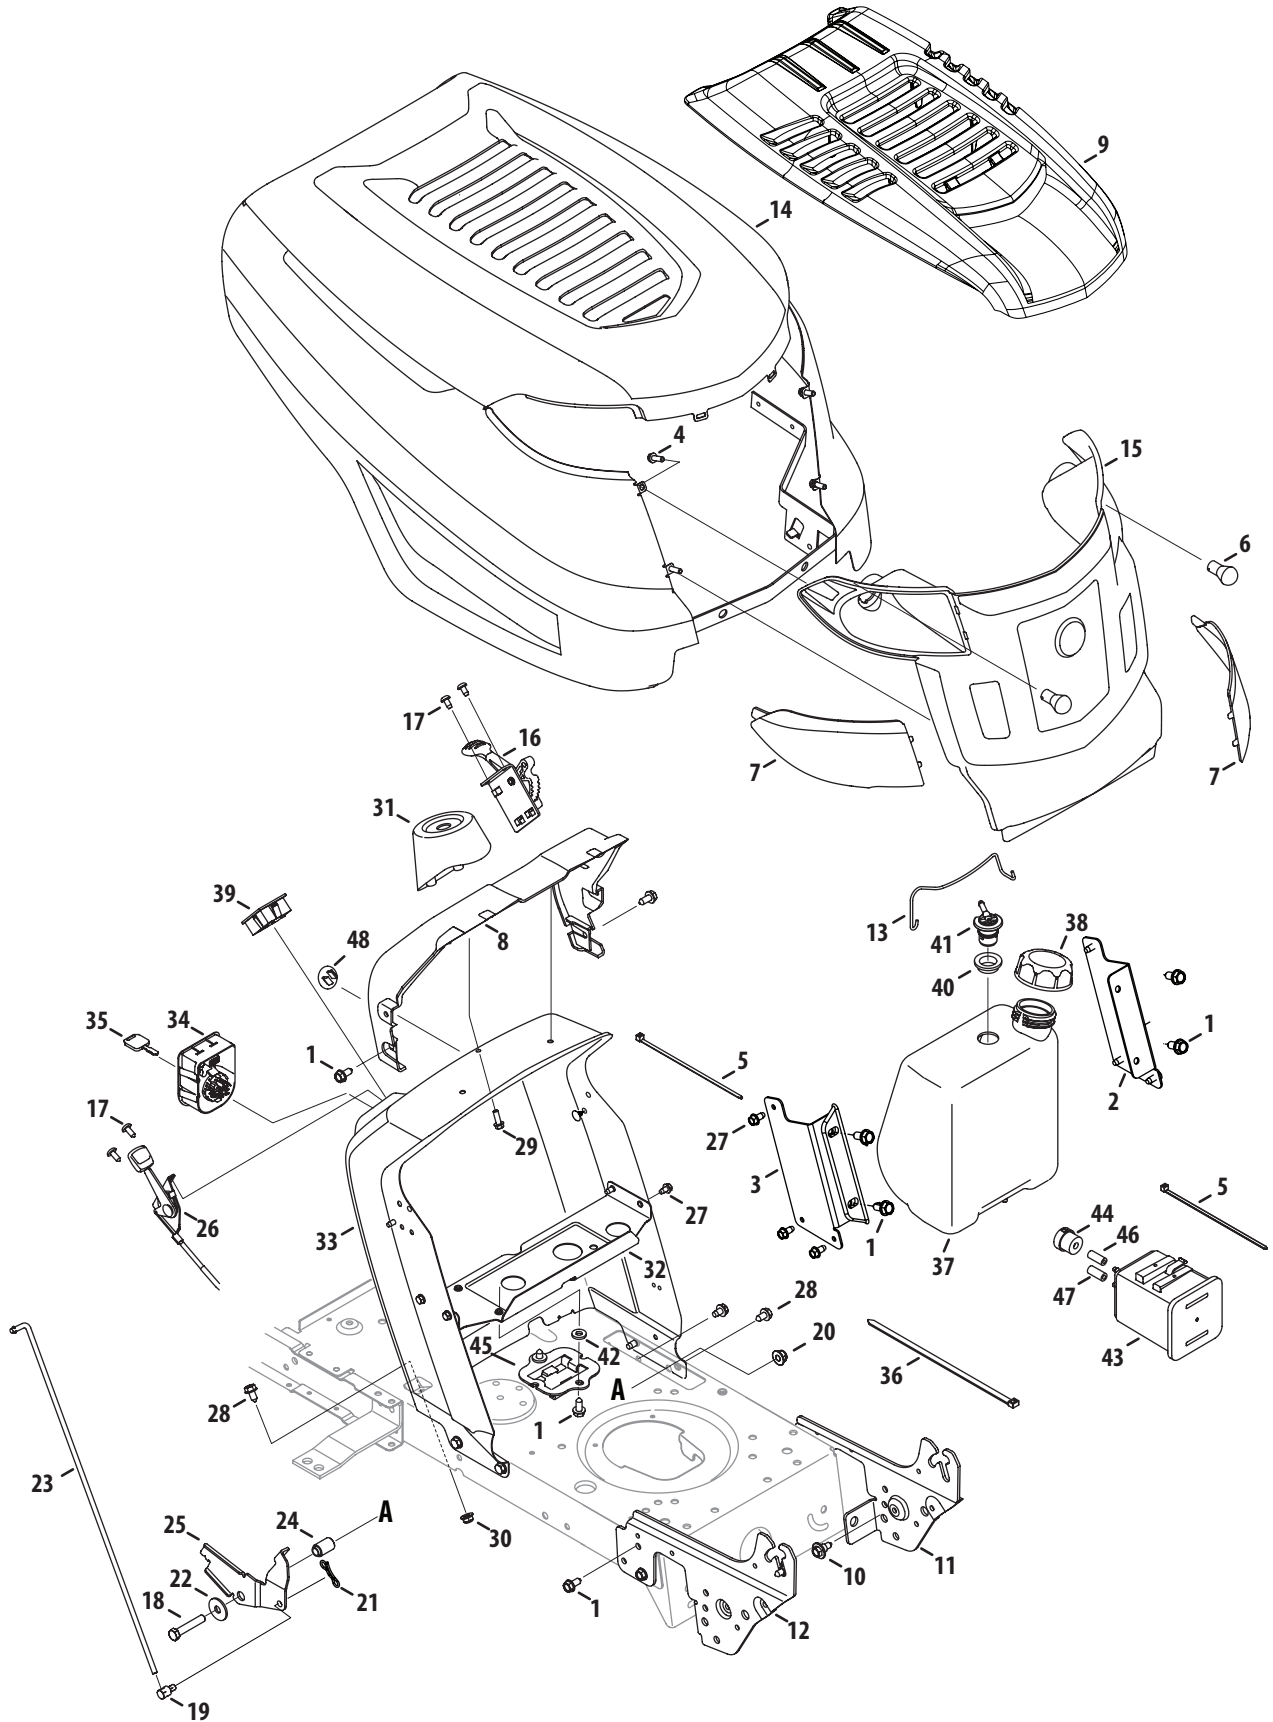

K Style (Troy-Bilt) Hood

K Style (Troy-Bilt) Hood

Ref. No.	Part No.	Description
1	710-04484	Screw 5/16-18 x .750
2	783-06605-0637†	Fuel Tank Mnt. Bracket - LH
3	783-06603-0637†	Fuel Tank Mnt. Bracket - RH
4	710-05108	Screw, 1/4 x .750
5	725-0157	Cable Tie
6	925-0963	Miniature lamp 12V socket
7	731-06095	Grill Lens - LH
	731-06096	Grill Lens - RH
8	731-05078C	Dash Collar Assembly
9	731-06194A	Hood Scoop
10	738-04091A	Shoulder Screw .43 x .29
11	783-05327B-0637	Support Bracket LH
12	783-05328A-0637	Support Bracket RH
13	683-04448-0637	Battery Rod
14	683-04441	Hood
15	631-04272	Grill
16	983-04226	Hydro Assembly
17	710-04483	Screw 1/4-20 x .500
18	710-3144	Hex Screw 3/8-16 x 2.00
19	711-0736	Ferrule Adjust
20	712-04065	Flange Lock Nut 3/8-16
21	714-04040	Cotter Pin, Bow Tie
22	936-0133	Flat Washer .411 x 1.25 x .100
23	747-04430	Control Rod, Speed Selector
	747-05276††	Control Rod, Speed
24	750-04465	Flang Spacer .390 x .671 x 1.095
25	783-04862	Transmission Speed Latch
26	746-04364	Throttle/Choke Control Cable

Ref. No.	Part No.	Description
27	710-0599†	Hex Screw Washer 1/4-20 x .500
28	710-0604A	Screw 5/16-18 x .625
29	710-0895	Hex Screw 1/4-15 x .750
30	712-04063	Flange lock Nut 5/16-18
31	731-04945	Support Shaft
32	783-04584A-0637†	Gas Tank Support Bracket
33	783-04899B-0637	Dash, RMC/Amp Meter/Choke
34	925-04227B	Key Switch Module
35	925-1745A	Key
36	726-0230†	Cable Tie
37	751-0659D	Fuel Tank, 2 Gallons
	751-10782	Fuel Tank, 1.36 Gallon, CARB
38	751-0603A	Fuel Cap
	951-10947	Fuel Cap, CARB
39	925-04156	Ammeter Monitor Indicator
40	735-04081††	Rubber Grommet
41	751-10441††	Rollover Valve
42	936-3008††	Washer, Flat, .344 x .750 x .120
43	951-10589††	Canister, Carbon, 5 Gallon
44	951-10590††	Filter, Vent, Canister
45	951-10610††	Bracket., Adapter, Canister
46	751-10749††	Hose, Fuel, Low Perm., White
47	751-10750††	Hose, Fuel, Low Perm., Yellow
48	731-05265	Choke Plug
—	725-04479D	Harn., LT-5, Mn Amtr., RMC, Kohl
—	725-04469	Harness, Jmpr., Amtr.
—	725-04718	Harness, Jmpr., Headlight

† If Equipped

†† Equipped with CARB Fuel Tank

NOTE: Tractor features vary by model. NOT all parts listed above and pictured on the previous page are standard equipment.