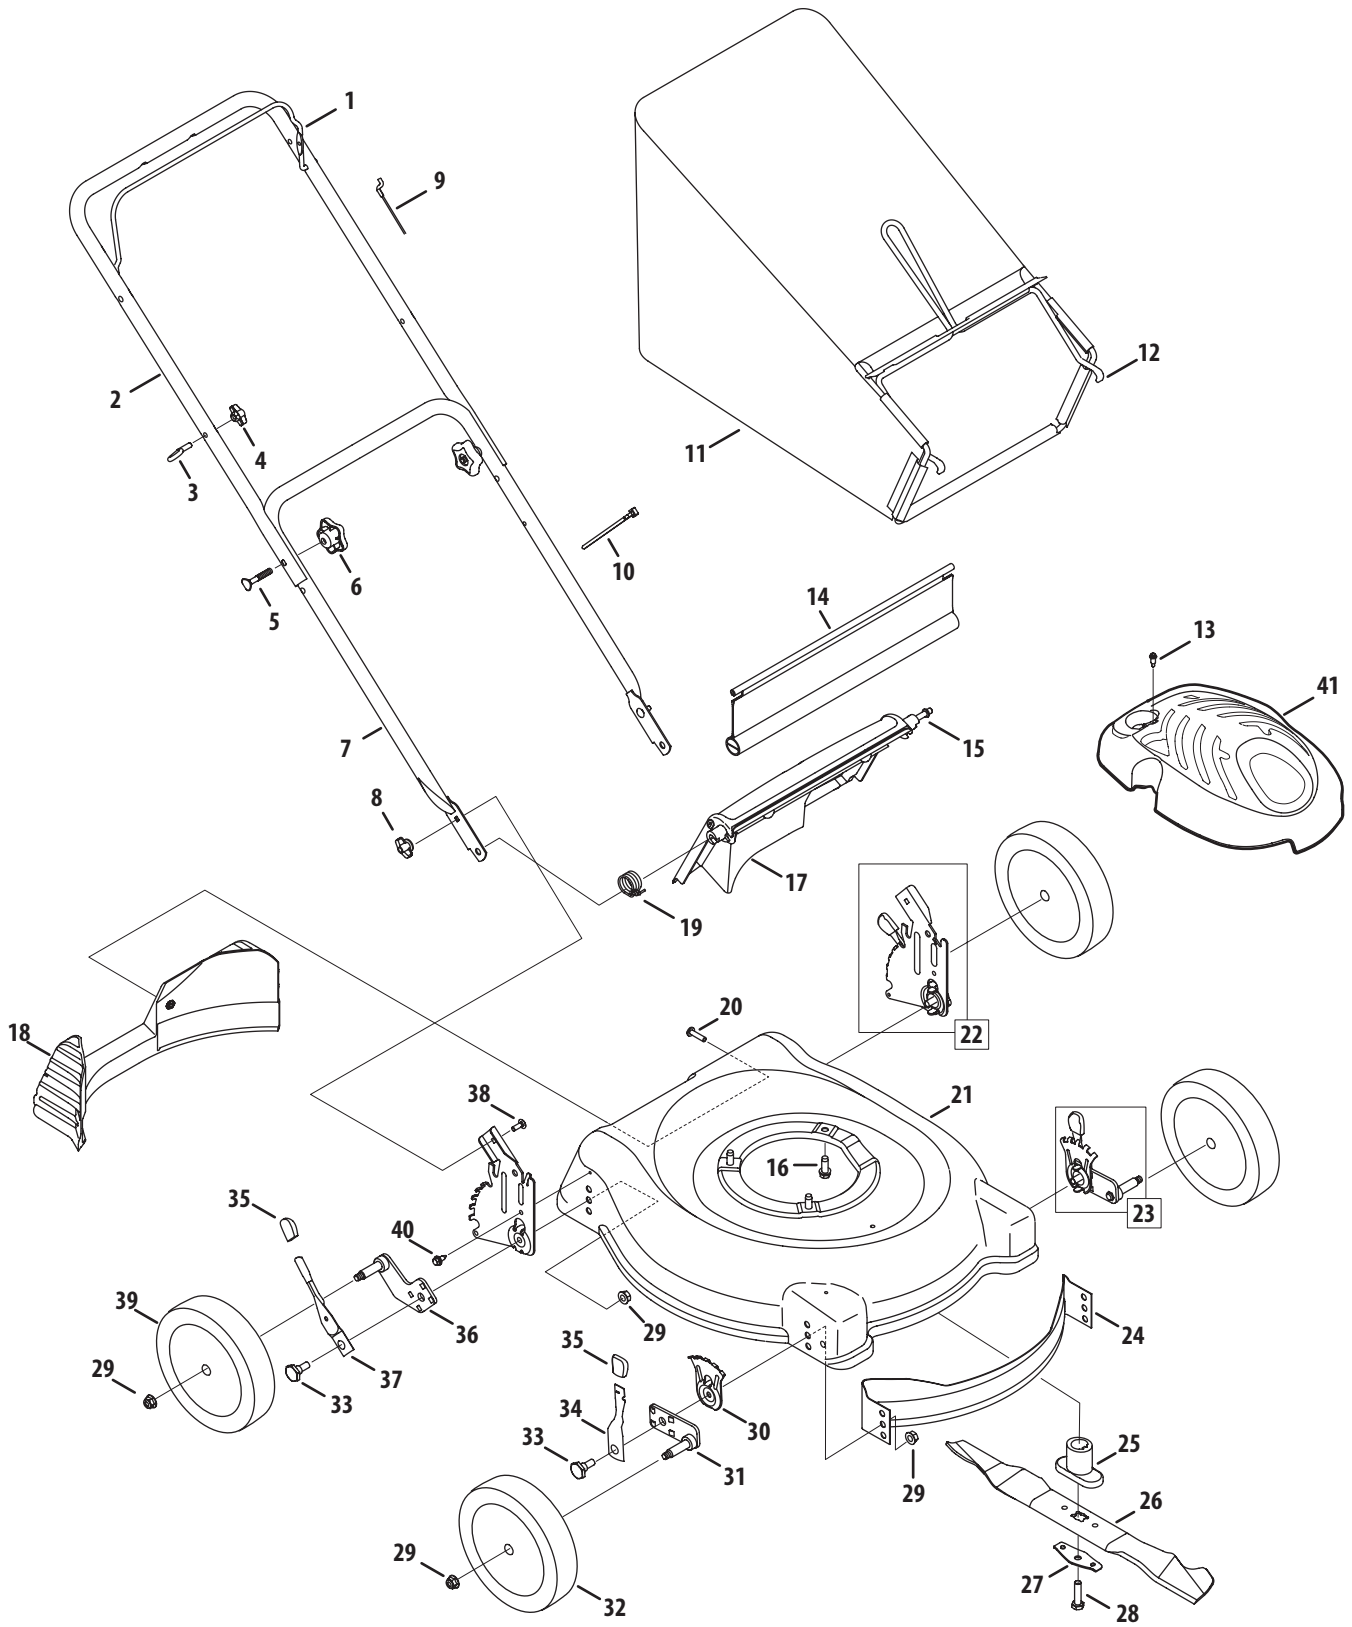

Model 41M9

Ref No.	Part Number	Description
1.	747-1161A-0637	Blade Control
2.	749-1092A-0637	Upper Handle
3.	710-1205	Rope Guide
4.	720-0279	Wing Nut, 1/4-20
5.	710-1174	Carriage Bolt, 5/16-18 x 2
6.	720-04072A	Hand Star Knob
7.	749-0928A-0637	Lower Handle
8.	912-0397	Wing Nut, 1/4-20
9.	946-04486	Control Cable
10.	926-0240	Cable Tie
11.	964-04007A	Grass Bag
12.	747-04080A-0637	Grass Bag Frame
13.	710-04744	Screw, HL, #12-16 x 1.00
14.	731-05642A	Trail Shield
15.	747-04587	Rear Door Pivot Rod
16.	710-0654A	TT Screw, 3/8-16 x 1
17.	731-06847	Rear Discharge Door
18.	731-04150C	Rear Baffle
19.	732-04090A	Torsion Spring RH
20.	710-1241	Screw, 1/4-15 x 1.00
21.	787-01276	Deck 21 inch
22.	987-02271A	Handle Bracket Assy - RH
	987-02270A	Handle Bracket Assy - LH

Ref No.	Part Number	Description
23.	987-02099C	Ht. Adj. Assy. Frt - LH
	987-02100C	Ht. Adj. Assy. Frt - RH
24.	782-5002B	Front Baffle
25.	748-0377E	Blade Adapter, #6 x 2.15 w/Star
26.	942-0741A	Mulch Blade
27.	736-0524B	Blade Bell Support
28.	710-1257	Screw, 3/8-24 x 2.50
29.	712-04065	Flange Lock Nut, 3/8-16
30.	787-01290A	Height Adjustment Plate
31.	987-02508	Pivot Arm Assy - RH
	987-02509	Pivot Arm Assy - LH
32.	734-1988	Front Wheel, 7 x 1.8
33.	738-04266	Scr., Shldr., .500 Dia. X .385
34.	94832	Spring Lever
35.	720-0426	Height Adjustment Knob
36.	987-02333	Pivot Arm Assembly - RH
	987-02332	Pivot Arm Assembly - LH
37.	732-04175	Spring Lever
38.	710-0703	Carriage Bolt, 1/4-20
39.	734-1987	Rear Wheel, 8 x 1.8
40.	710-1652	Screw, 1/4-20 x .625
41.	931-04440	Engine Shroud