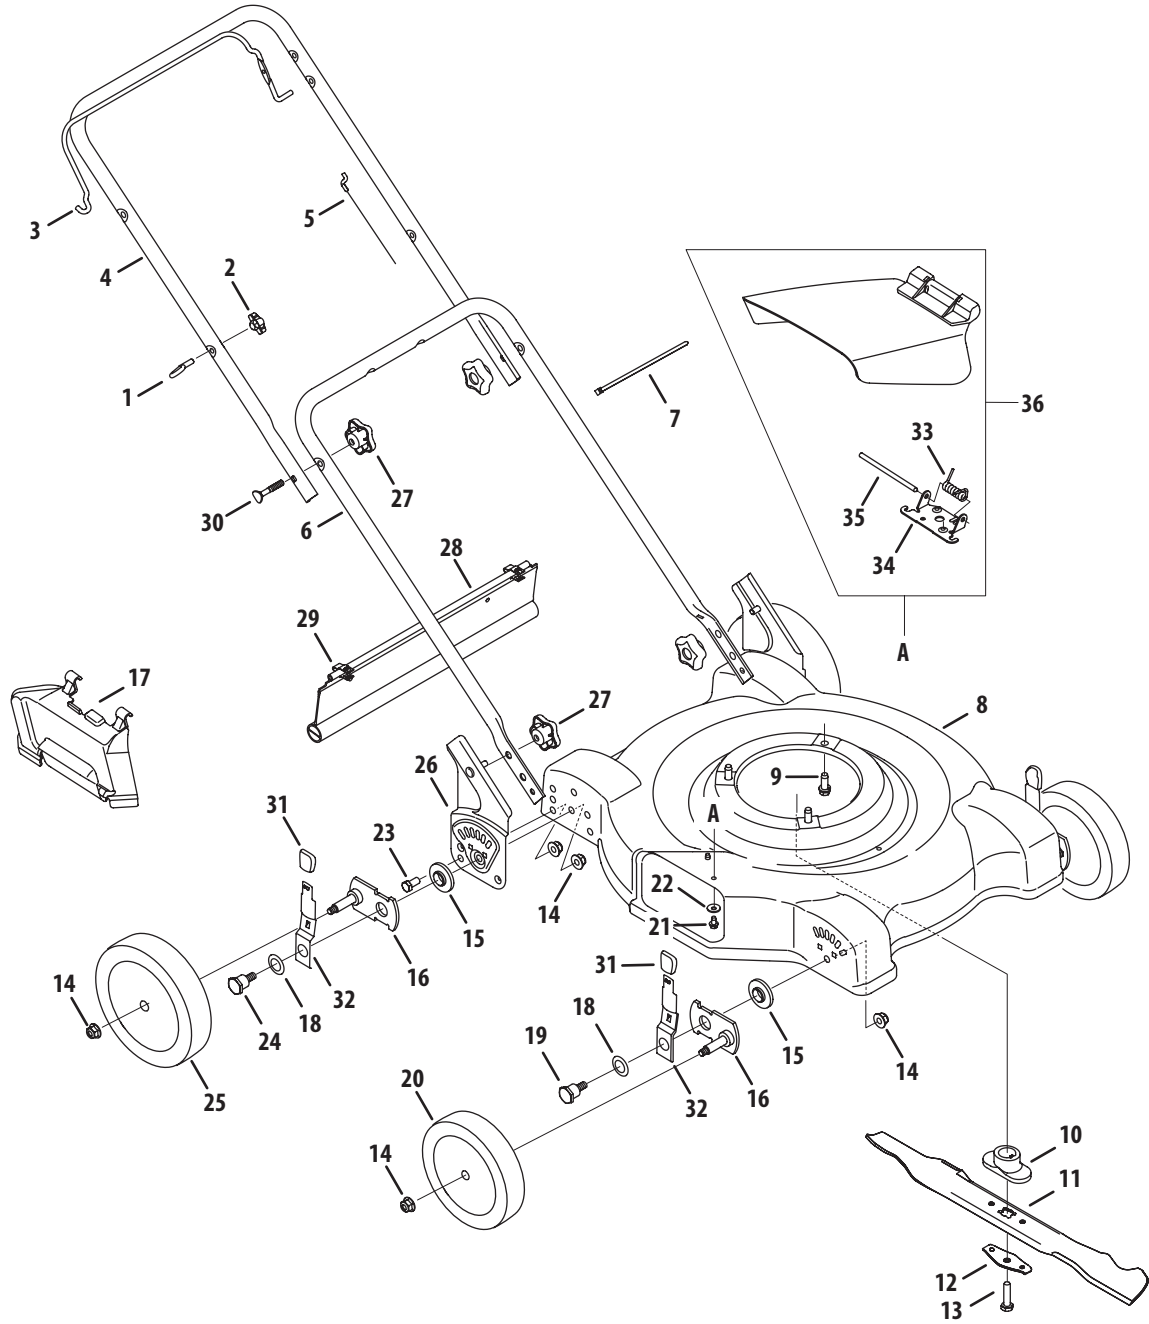

Model 08J

Ref.	Part Number	Description
1.	710-1205	Eye Bolt
2.	720-0279	Wing Nut
3.	747-1161A-0637	Blade Control Handle
4.	749-1092A-0637	Upper Handle
5.	946-04486	Control Cable
6.	749-04037	Lower Handle
7.	725-0157	Cable Tie
8.	687-02048A	Deck Assembly, 22"
9.	710-0654A	TT Screw, 3/8-16 x 1.0
10.	748-0376E	Blade Adapter
11.	942-0742A	Mulching Blade, 22"
12.	736-0524B	Blade Bell Support
13.	710-1044	Screw, 3/8-24 x 1.50
14.	712-04065	Lock Nut, 3/8-16
15.	741-04242	Height Adjuster Bearing
16.	687-02342	Pivot Arm
17.	631-04045	Mulching Baffle
18.	736-0741	Bell Washer, .760 OD x 1.25 OD
19.	738-1172	Shoulder Screw
20.	734-1988	Front Wheel, 7 x 1.8, Bar
21.	710-0599	TT Screw, 1/4-20 x .5
22.	736-0270	Bell Washer, .265 ID x .75 OD
23.	710-0216	Screw, 3/8-16 x .75
24.	738-1173	Shoulder Screw
25.	734-1987	Rear Wheel, 8 x 1.8, Bar
26.	682-3064-0637	Handle Bracket Assembly, RH
—	682-3065-0637	Handle Bracket Assembly, LH
27.	720-04072A	Star Knob
28.	731-06952	Trail Shield
29.	732-04631	Hinge Clip
30.	710-1174	Carriage Bolt, 5/16-18 x 2
31.	720-0426	Knob
32.	732-1026	Lever
33.	732-1014	Torsion Spring
34.	17032A	Chute Hinge
35.	747-0710	Hinge Pin
36.	931-1034B	Hinged Chute Deflector Ass'y.