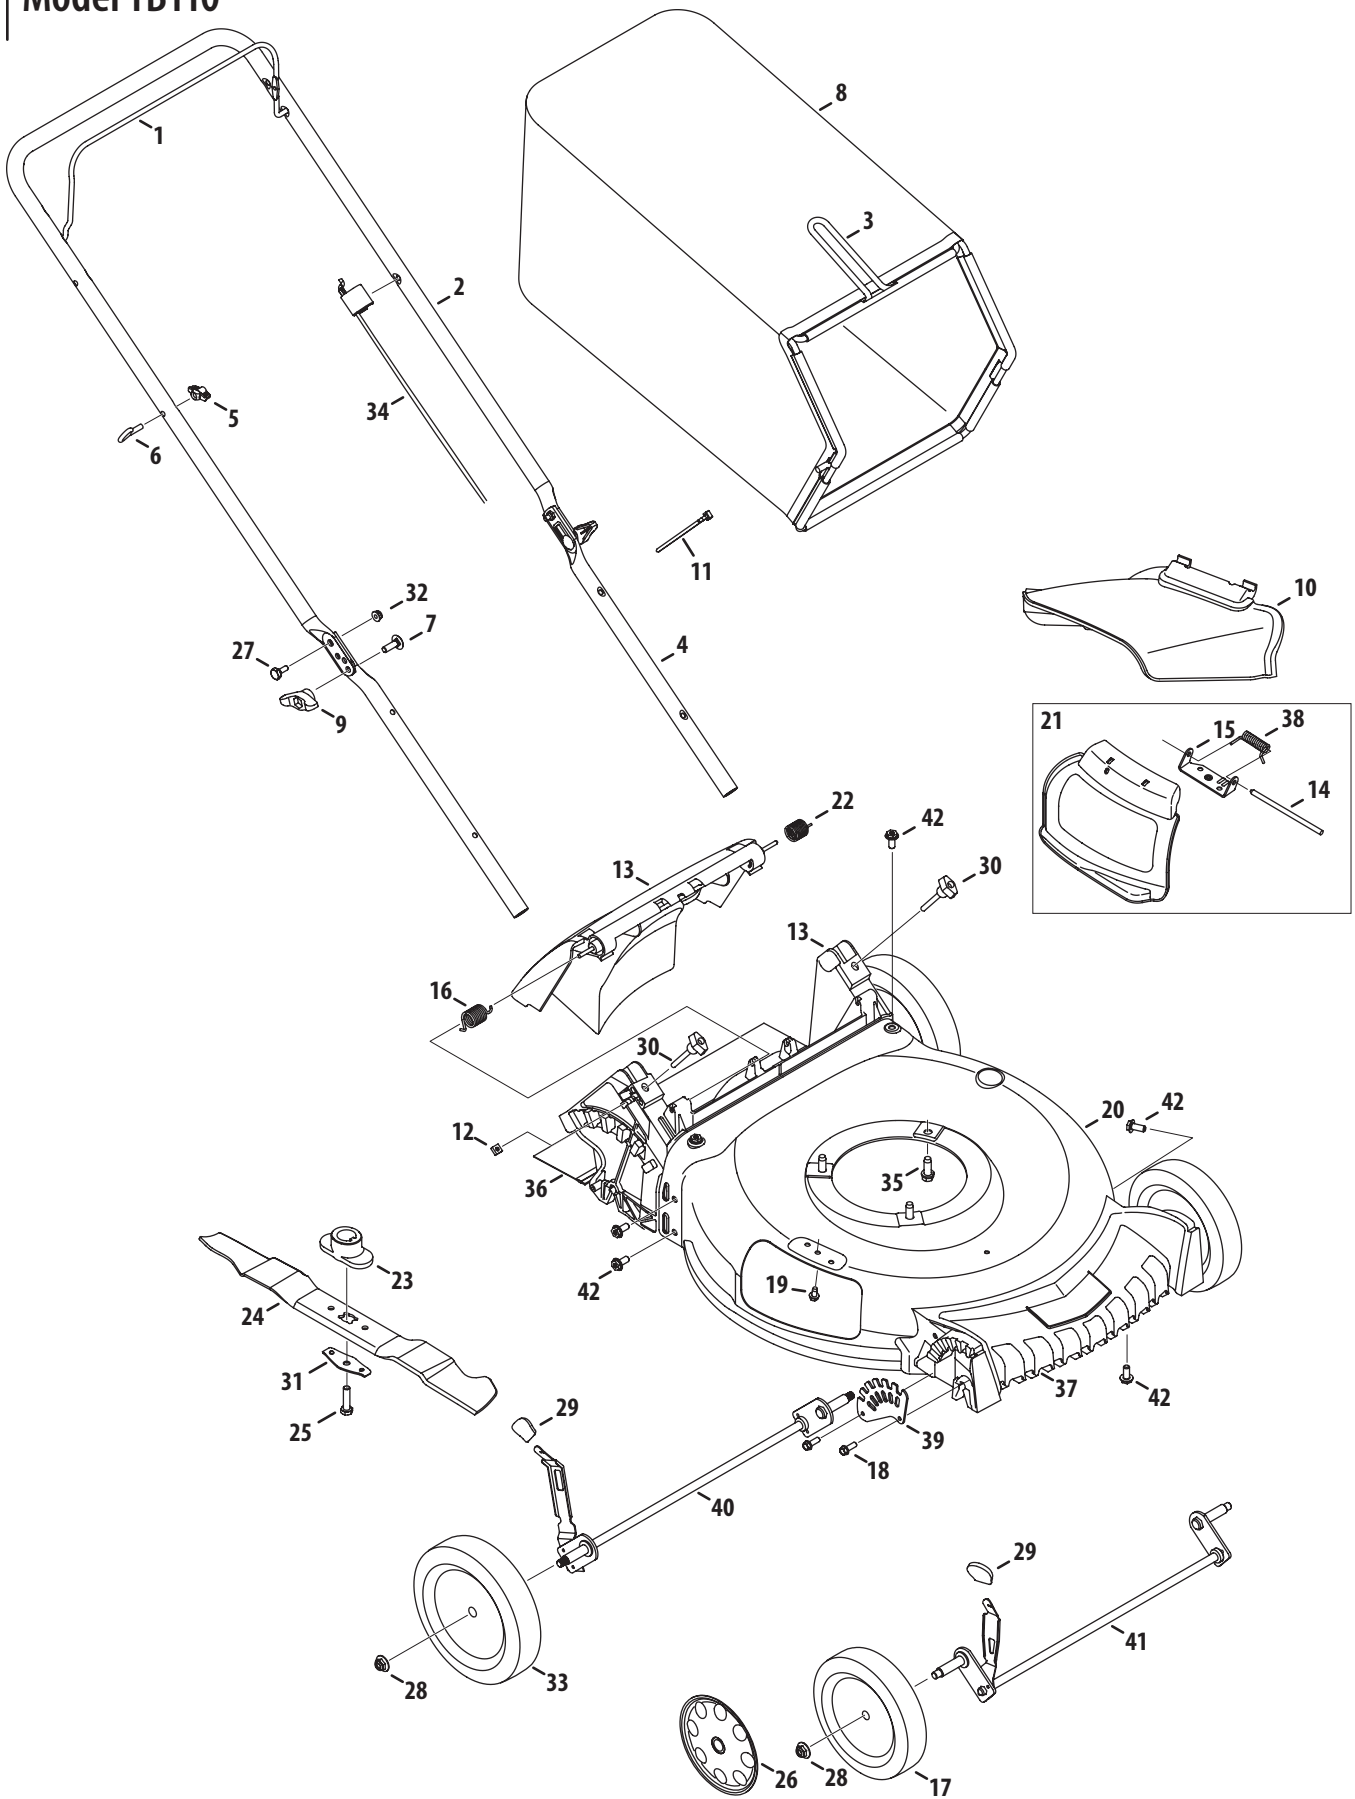

Model TB110

Ref No.	Part Number	Description
1	747-05214	Blade Control
2	749-04680-0637	Upper Handle
3	747-05226-0637	Grass Catcher Frame
4	749-04608A-0637	Lower Handle
5	720-0279	Wing Nut
6	710-1205	Rope Guide
7	710-04998	Carriage Screw ,5/16-18
8	964-04117	Grass Bag
9	720-04124	Wing Knob
10	731-07486	Side Chute
	731-07131	Side Chute w/Flap
11	725-0157	Cable Tie
12	712-04222	Nut, Sq., 1/4-20
13	631-04369	Rear Discharge Door Assembly
	631-04371	Rear Discharge Door Assembly - (Lowes)
14	747-0710	Hinge Pin
15	787-01779	Chute Deflector Bracket
16	732-04673	Torsion Spring - RH
17	634-04607	Front Wheel
18	710-0895	Screw, 1/4-15 x .750
19	710-05073	Screw, 1/4-20 x .500
20	787-01776-0638	Deck , 21"

Ref No.	Part Number	Description
21	987-02516	Hinged Mulch Plug Assembly
22	732-04674	Torsion Spring - LH
23	748-04096	Blade Adapter
24	942-0741A	Mulching Blade
25	710-1044	Screw , 3/8-24 x 1.50
26	731-07197	Hub Cap
27	738-04419A	Sldr. Screw, .375 x .126 x 1/4-20
28	712-04217	Flange Lock Nut, 3/8-16
29	720-04131	Adjustment Lever Knob
30	720-04127	Wing Nut
31	736-0524B	Blade Bell Support
32	712-04064	Nut, Flange Lock, 1/4-20
33	734-04014B	Rear Wheel
34	946-04661	Control Cable
35	710-0654A	TT Sems Screw, 3/8-16 x 1.0
36	731-07203	Trail Shield
37	731-07195	Front Cover
38	732-1014	Torsion Spring
39	787-01818-0637	Front Height Adjuster Plate
40	911-04149	Rear Axle Assembly
41	911-04143A	Front Axle Assembly
42	710-04995	Screw, 5/16-14 x .750