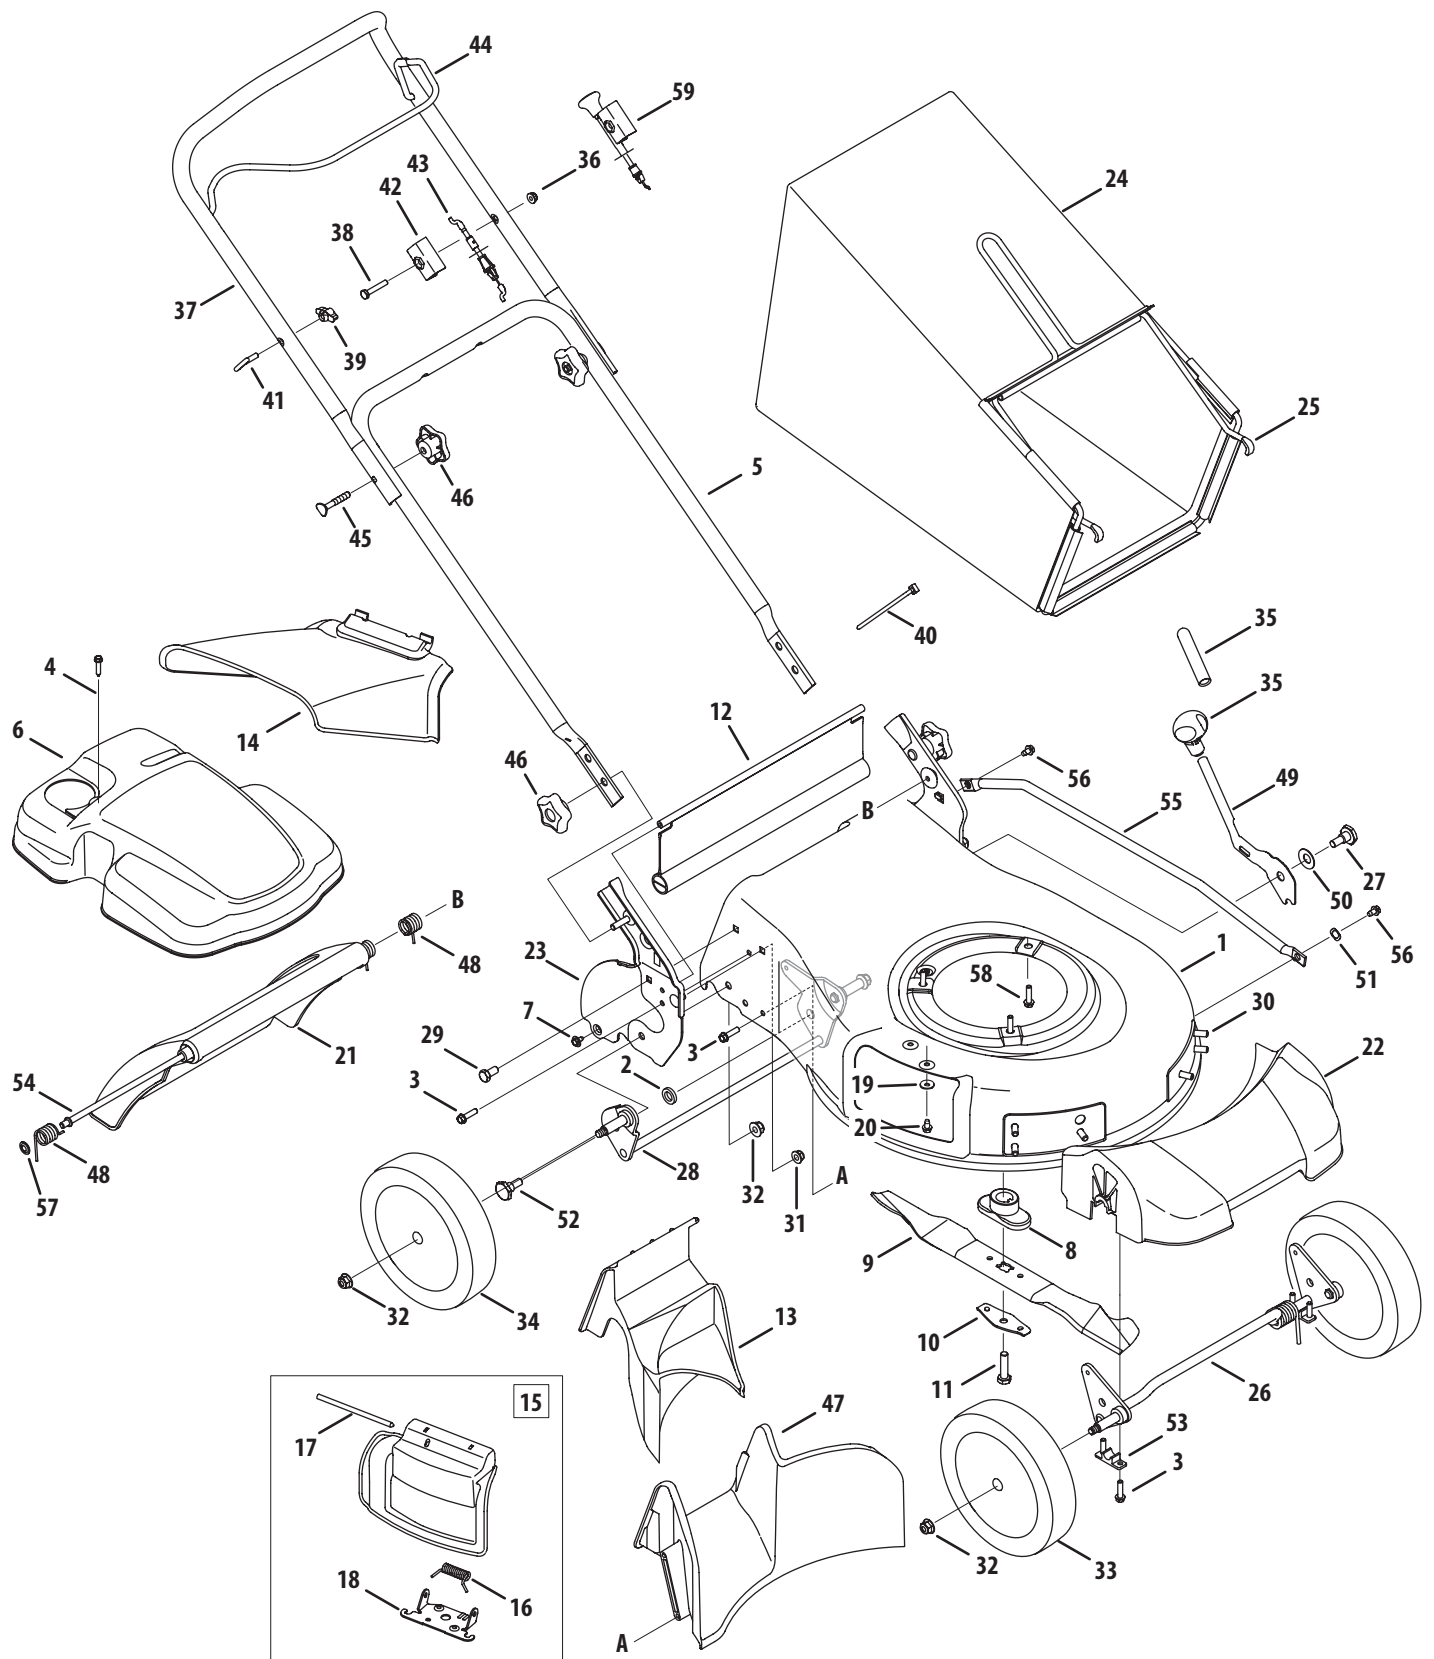

Model 18M9/18MZ

Ref No.	Part Number	Description
1	787-01649	19" Deck
2	731-05880	Spacer, .515 x 1.00 x .310 Lg.
3	710-1241	Screw, 1/4-15 x 1.000
4	710-04744	Screw, HL, #12-16 x 1.00
5	749-04556	Lower Handle
6	931-04471	Engine Shroud
7	710-0779A	Screw, #10-16 x .500
8	748-0376E	Blade Adapter
9	942-0739	Mulching Blade
10	736-0524B	Blade Bell Support
11	710-1044	Screw, 3/8-24 x 1.50
12	731-05639A	Trailing Shield
13	731-05746	Rear Mulch Plug
14	731-04177	Side Discharge Chute
15	987-02055	Mulch Plug (Incl. 16-18)
16	732-1014	Torsion Spring
17	747-0710	Hinge Pin
18	17032A	Chute Deflector Adapter
19	736-0270	Belleville Washer
20	710-0599	Screw
21	931-05686	Rear Door
22	931-05634	Front Cover
23	687-02325-0637	Handle Bracket - RH
	687-02324-0637	Handle Bracket - LH
24	964-04134	Grass Bag
25	647-04082-0637	Grass Bag Frame
26	687-02225-0637	Front Bracket Assembly
27	938-0148	Screw, Shoulder, .50 x .66
28	687-02228-0637	Rear Bracket Assembly
29	710-3025	Hhcs, 5/16-18 x .625
30	710-1242	Screw, 5/16-14 x .750

Ref No.	Part Number	Description
31	712-04063	Nut, Flange Lock, 5/16-18
32	712-04065	Nut, Flange Lock, 3/8-16
33	734-1988	Front Wheel
34	734-1987	Rear Wheel
35	720-04096	Knob
	720-0230	Grip
36	712-04064	Nut, Flange Lock, 1/4-20
37	749-04550	Upper Handle
38	710-0606	Screw, 1/4-20 x 1.50
39	720-0279	Knob
40	725-0157	Cable Tie
41	710-1205	Rope Guide
42	731-06749†	Control Cable Mount
43	946-04535	Control Cable
44	747-04995	Blade Control
45	710-1174	Bolt Carriage, 5/16-18 x 2.0
46	720-04072A	Star Knob
47	731-05710A	Rear Baffle
48	732-04534	Door Torsion Spring - RH
	732-04535	Door Torsion Spring - LH
49	732-04377C	Spring Lever
50	936-0255	Washer, Bell, .510 x 1.14 x .040
51	736-04413	Washer, Wave, .385 x .598
52	938-0507B	Screw, Shoulder, .500 Dia. X .434
53	741-0492A	Bushing, Lock, .505 Dia. X .62
54	747-04589	Rear Door Pivot Rod
55	749-04307-0637	Cross Bracket
56	738-04278	Screw, 1/4-20 x .50
57	726-0201	Nut, Spd.
58	710-0654A	Screw, tt, 3/8-16 x 1.00
59	746-04430A†	Choke Cable

† If Equipped