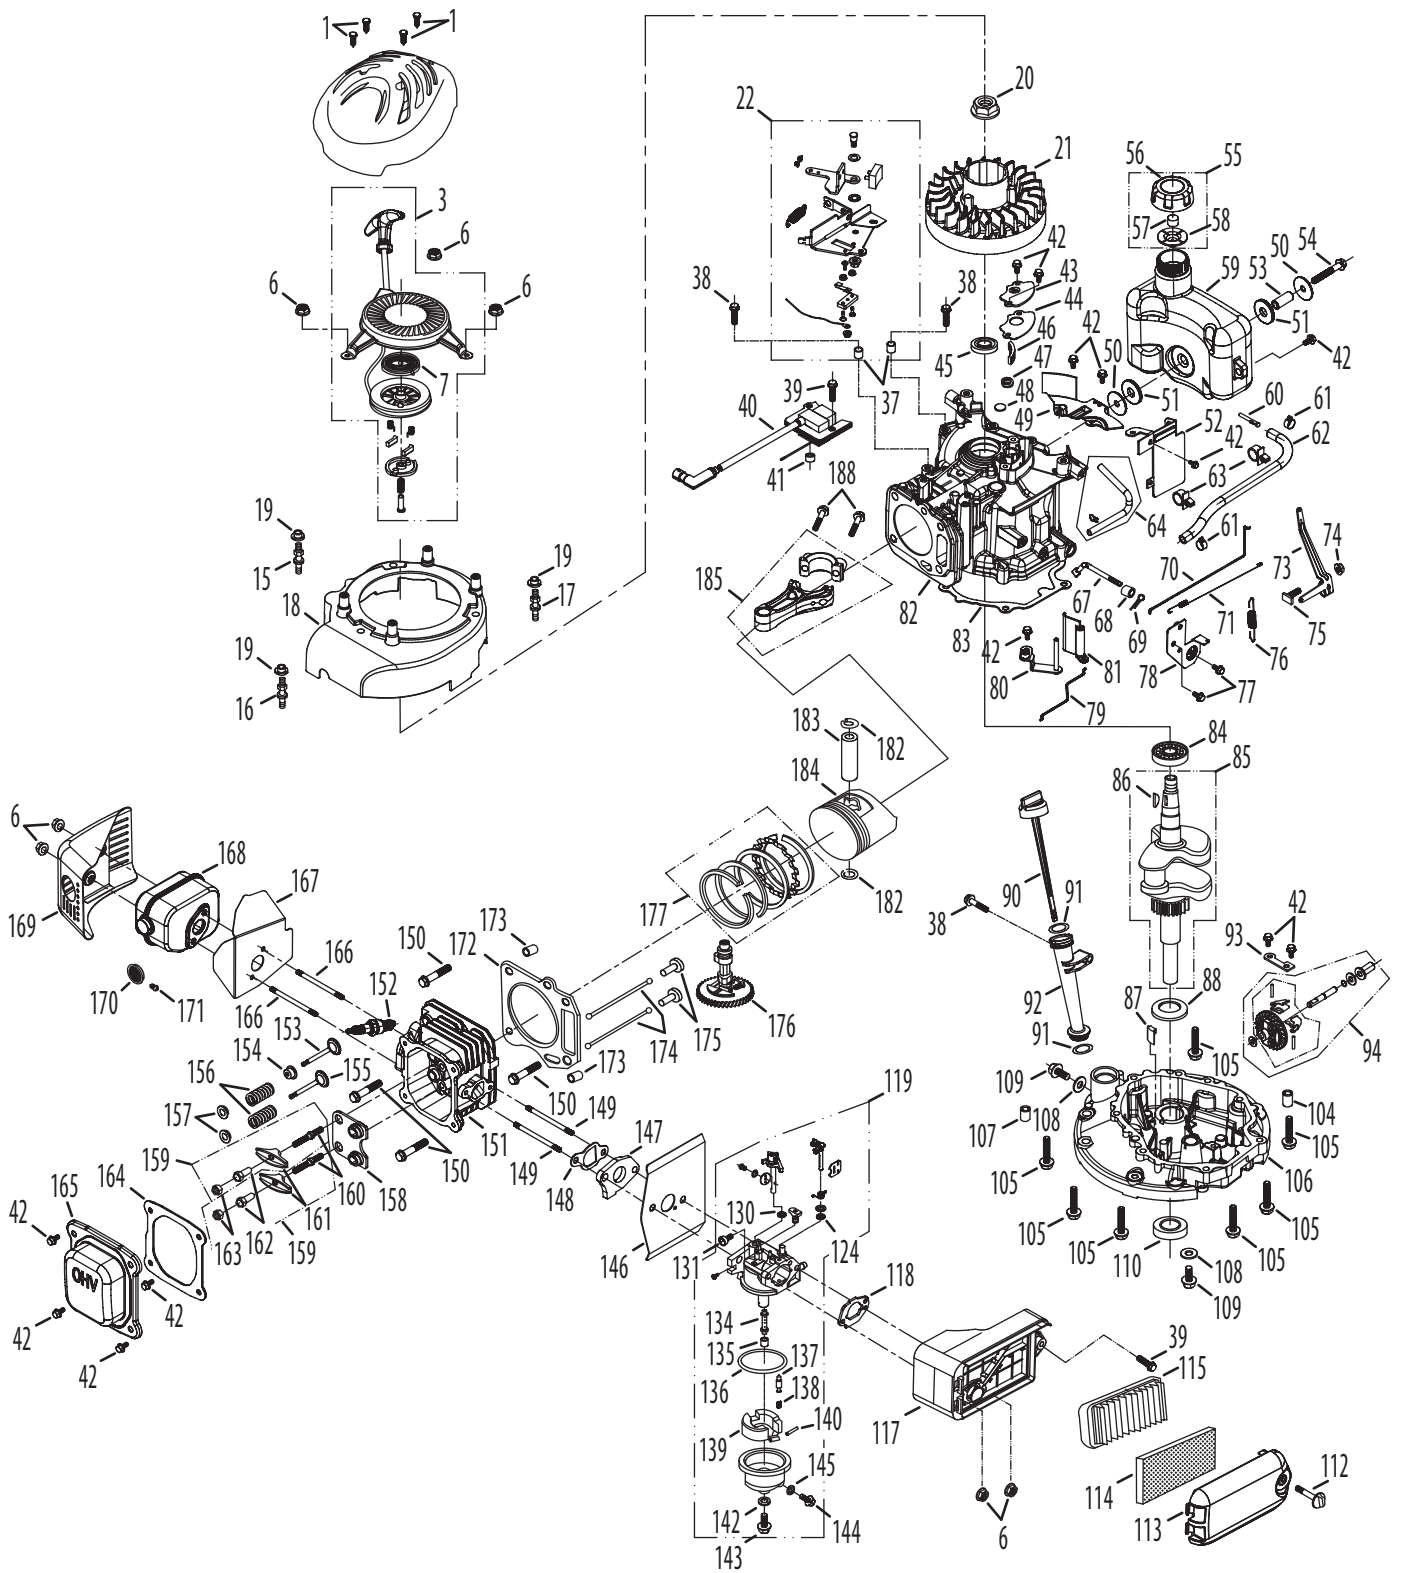

Engine Model 5P65MOB

NOTE: Illustrated parts without a numeric call-out are not servicable components.

Engine Model 5P65MOB

Ref No.	Part Number	Description
1	710-04744	Self-Tap Bolt, Hilo #12-16 x 1.00"
3	951-11720	Recoil Starter Assembly
6	712-04212	Nut M6 X 10 Mm
7	951-11721	Recoil Spring and Pulley Assembly
15	751-11722	Starter/Shroud Stud Black/Ye Zinc
16	951-11723	Starter/Shroud Stud Front/Ye Zinc
17	951-11724	Starter/Shroud Stud White/Ye Zinc
18	951-10875	Inner Shroud
19	750-05320	Engine Shroud Spacer
20	712-04221	Flywheel Nut M14
21	951-11043	Flywheel
22	951-10320A	Brake Assembly
37	750-05384	Brake Spacer
38	710-04980	Bolt M6x35
39	710-04969	Bolt M6x30
40	951-10367	Ignition Coil Assembly
41	750-05383	Ignition Coil Spacer
42	710-04916	Bolt M6x14
43	951-11612	Breather Cover Plate
44	951-11613	Breather Gasket
45	951-11596	Upper Crankshaft Seal
46	951-11730	Mesh Screen
47	732-04718	Breather Valve Spring
48	951-11614	Breather Valve
49	951-11542	Fuel Tank Bottom Bracket
50	736-04456	Fuel Tank Washer
51	951-10335	Rubber Bushing
52	951-11748	Tank/Label Bracket
53	750-05322	Fuel Tank Bushing
54	710-04922	Tank Bolt M8x50
55	951-10300	Fuel Cap Assembly
59	951-10337	Fuel Tank Assembly
60	951-10358	Fuel Filter
61	951-11731	Fuel Hose Clamp
63	723-04071	Plastic Support Clamp
64	951-11520	Breather Hose Assembly
67	951-11608	Governor Arm Shaft
68	951-11574	Governor Seal
69	714-04074	Governor Cotter Pin
70	951-11521	Throttle Linkage Rod

Ref No.	Part Number	Description
71	951-11522	Throttle Linkage Spring
73	951-11523	Governor Arm
74	712-04212	Governor Arm Nut M6
75	710-04908	Governor Arm Bolt
76	951-10293	Governor Spring
77	710-04915	Bolt M6x12
78	951-11544	Throttle / Governor Bracket
79	951-11524	Choke Linkage Rod
80	951-11792	Air Vane Bracket
81	951-11529	Air Vane
83	951-11732	Crankcase Cover Gasket
84	951-11369	Main Bearing
85	951-11591	Crankshaft Assembly
86	951-10307	Woodruff Key
87	951-11733	Oil Return Seal
88	736-04491	Crankshaft Thrust Washer
91	951-11547	Dipstick and Oil Fill Tube O-Ring
93	951-11609	Governor Gear Mounting Plate
94	951-11549	Governor Gear/Shaft Assembly
104	715-04092	Crankcase Cover Dowel 7x14
105	710-04920	Coil/Sump Bolt M6x28
106	951-11793	Crankcase Cover
107	715-04096	Dowel Pin 9x14
108	736-04440	Oil Drain Plug Washer
109	710-04906	Oil Drain Plug
110	951-11545	Lower Crankshaft Seal
112	951-10297	Air Filter Cover Thumb Screw
118	951-11257	Carburetor Gasket Plate
119	951-10873	Carburetor Assembly
136	951-11589	Fuel Bowl O-Ring
142	951-11348	Fuel Bowl Gasket
143	710-04945	Fuel Bowl Mounting Bolt
144	710-04903	Fuel Drain Plug
145	951-11349	Fuel Drain Plug Gasket
146	951-11737	Carburetor Gasket
147	951-11738	Carburetor Insulator
148	951-11528	Carburetor Insulator Gasket
149	710-05093	Carb Stud M6x92
150	710-04982	Head Bolt M8x54
152	951-10292	Spark Plug/F6rtc