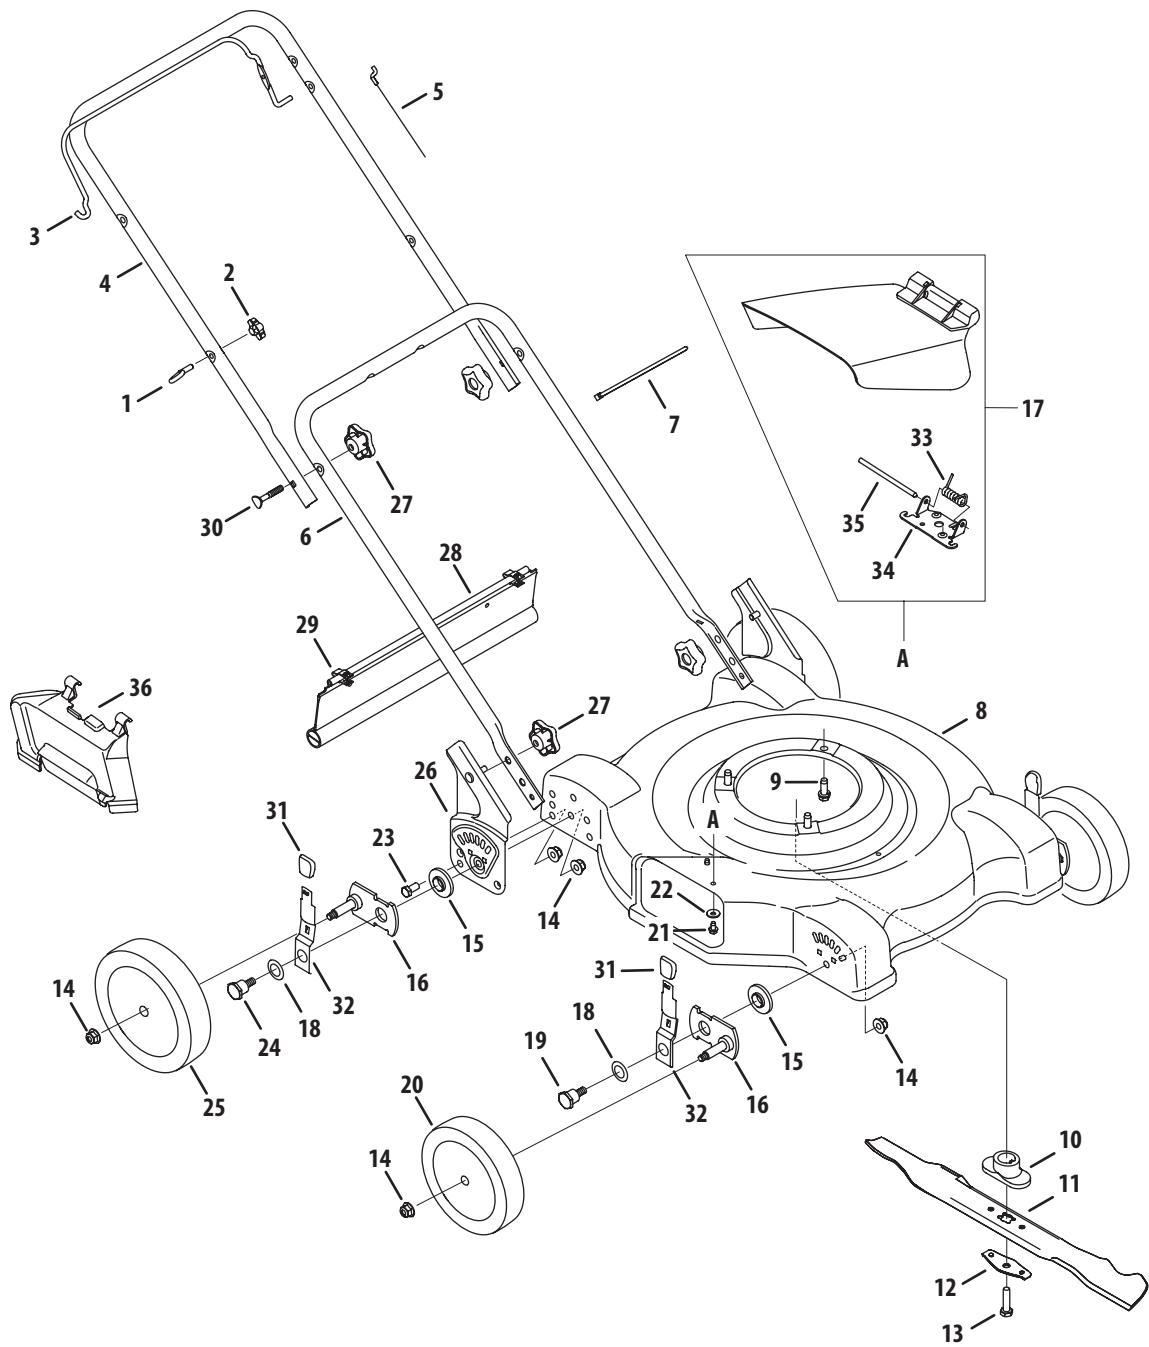

Model Series 080

Ref.	Part Number	Description
1.	710-1205	Eye Bolt
2.	720-0279	Wing Nut
3.	747-1161A-0637	Blade Control
4.	749-1092A-0637	Upper Handle
5.	946-0957	Control Cable
6.	749-04037	Lower Handle
7.	725-0157	Cable Tie
8.	787-01757A	Deck Assembly, 22" (w/Sprig)
	687-02048A	Deck Assembly, 22" (No Sprig)
9.	710-0654A	TT Screw, 3/8-16 x 1.0
10.	748-0376E	Blade Adapter
11.	942-0642A	Standard Blade, 22"
	942-0742A†	Mulching Blade, 22"
12.	736-0524B	Blade Bell Support
13.	710-1044	Screw, 3/8-24 x 1.5
14.	712-04065	Lock Nut, 3/8-16
15.	741-04242	Height Adjuster Bearing
16.	687-02342	Pivot Arm
17.	931-1034B	Hinged Chute Deflector Assembly
18.	736-0741	Bell Washer, .760 OD x 1.25 OD
19.	738-1172	Shoulder Screw
20.	734-1988	Front Wheel, 7 x 1.8, Bar
21.	710-0599	TT Screw, 1/4-20 x .5
22.	736-0270	Bell Washer, .265 ID x .75 OD
23.	710-0216	Screw, 3/8-16 x .75
24.	738-1173	Shoulder Screw
25.	734-1987	Rear Wheel, 8 x 1.8, Bar
26.	682-3064-0637	Handle Bracket Assembly, RH
—	682-3065-0637	Handle Bracket Assembly, LH
27.	720-04072A	Star Knob
28.	731-06952	Trailshield
29.	732-04631	Hinge Clip
30.	710-1174	Carriage Bolt, 5/16-18 x 2
31.	720-0426	Knob
32.	732-1026	Lever
33.	732-1014	Torsion Spring
34.	17032A	Chute Hinge
35.	747-0710	Hinge Pin
36.	631-04045†	Mulching Baffle

† If Equipped