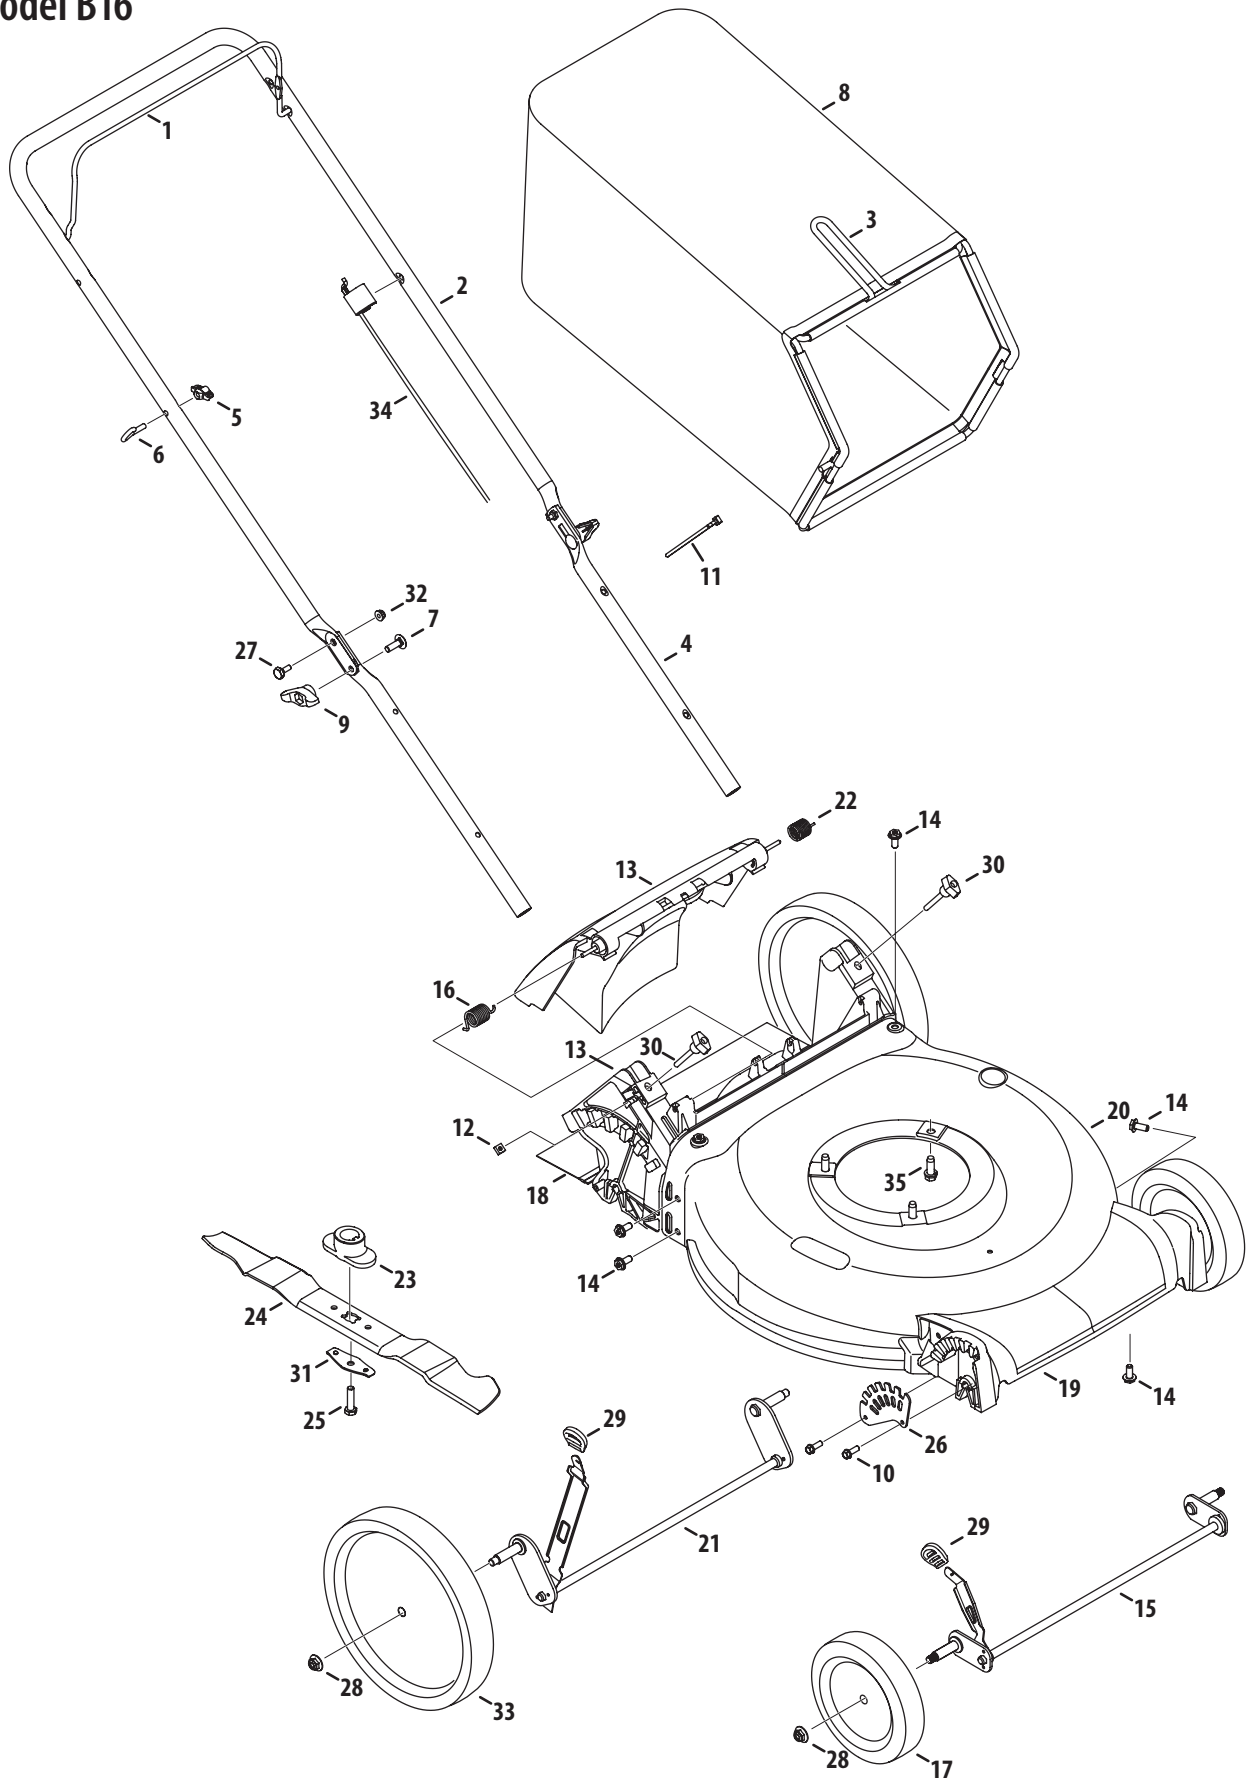

Model B16

Ref No.	Part Number	Description
1	747-05184	Blade Control
2	749-04680-0637	Upper Handle
3	747-05226-0637	Grass Catcher Frame
4	749-04608A-0637	Lower Handle
5	720-0279	Wing Nut
6	710-1205	Rope Guide
7	710-04998	Carriage Screw ,5/16-18
8	964-04116	Grass Bag
9	720-04122	Wing Knob
10	710-0895	Screw, 1/4-15 x .750
11	725-0157	Cable Tie
12	712-04222	Nut, Sq., 1/4-20
13	631-04369	Rear Discharge Door Assembly
14	710-04995	Screw, 5/16-14 x .750
15	911-04148A	Front Axle Assembly
16	732-04673	Torsion Spring - RH
17	734-1988	Front Wheel
18	731-07203	Trail Shield
19	731-07174	Front Cover
20	787-01781	Deck - 21"
21	911-04144	Rear Axle Assembly
22	732-04674	Torsion Spring - LH
23	748-04096	Blade Adapter
24	942-0741A	Mulching Blade
25	710-1044	Screw , 3/8-24 x 1.50
26	787-01818-0637	Front Height Adjuster Plate
27	738-04419A	Slidr. Screw, .375 x .126 x 1/4-20
28	712-04217	Flange Lock Nut, 3/8-16
29	720-04130	Adjustment Lever Knob
30	720-04123	Wing Nut
31	736-0524B	Blade Bell Support
32	712-04064	Nut, Flange Lock, 1/4-20
33	634-04625	Rear Wheel
34	946-04661	Control Cable
35	710-0654A	TT Sems Screw, 3/8-16 x 1.0