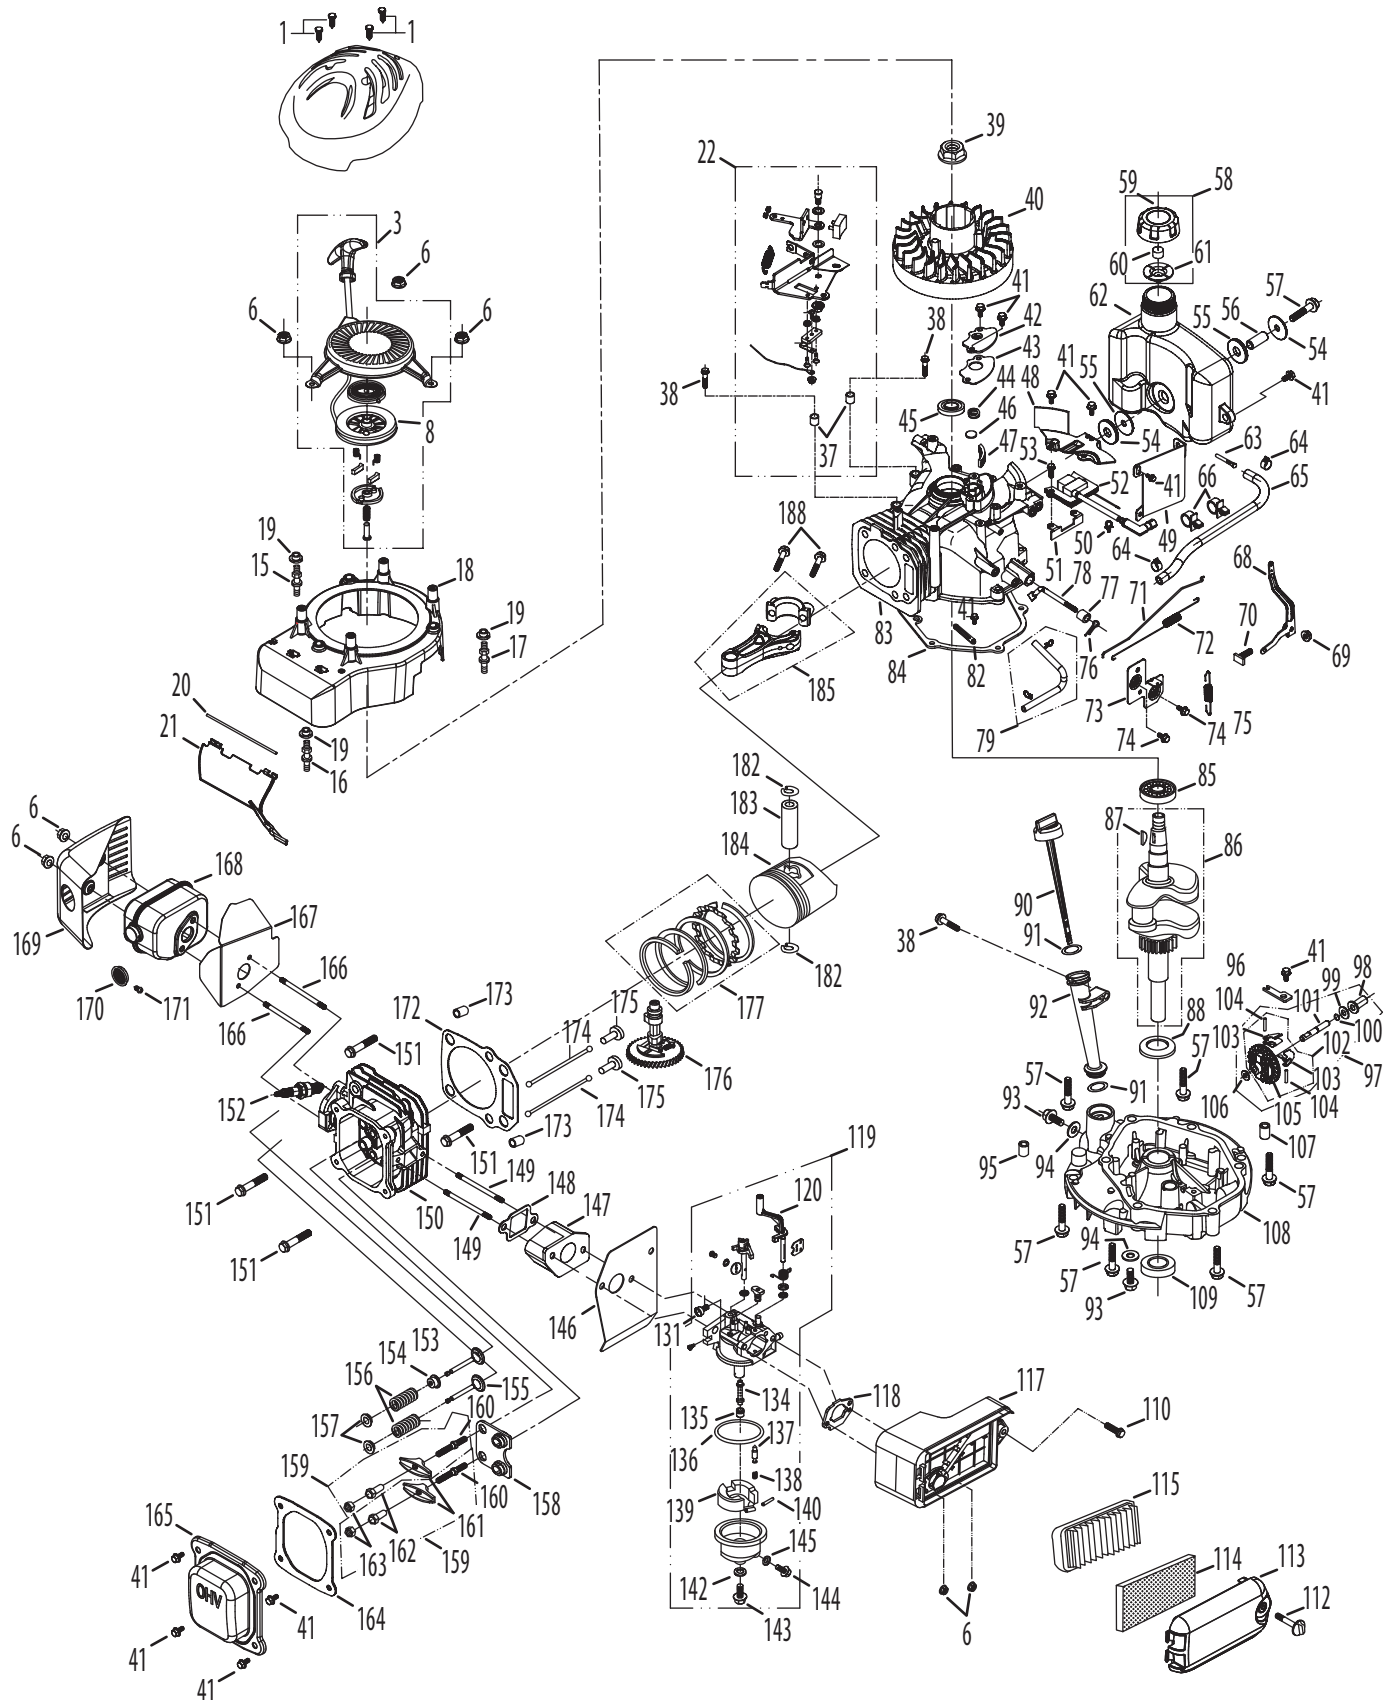

Engine Model 5P70MOB

NOTE: Illustrated parts without a numeric call-out are not servicable components.

Engine Model 5P70MOB

Ref No.	Part Number	Description
1	710-04744	Self-Tapping Bolt, #12-16 x 1.0"
3	951-11720	Recoil Starter Assembly
6	712-04212	Nut M6 X 10 Mm
8	951-11721	Starter Pulley
15	710-04976	Starter/Shroud Stud M6x85-48
16	710-04977	Starter/Shroud Stud M6x87-51.5
17	710-04978	Starter/Shroud Stud M6x79
18	951-10764	Inner Shroud
19	750-05320	Engine Shroud Spacer
20	951-11610	Air Vane Shaft
21	951-11611	Air Vane
22	951-10321A	Brake Assembly
37	750-05384	Brake Spacer
38	710-04980	Bolt M6x35
39	712-04221	Flywheel Nut M14
40	951-11046	Flywheel
41	710-04916	Bolt M6x14
42	951-11728	Breather Cover Plate
43	951-11729	Breather Gasket
44	732-04718	Breather Spring
45	951-11545	Upper Crankshaft Seal
46	951-11735	Breather Valve
47	951-11762	Breather Screen
48	951-11616	Fuel Tank Bottom Bracket
49	951-11617	Tank/Label Bracket
50	951-11618	Plastic Clamp 6.3x8
51	951-11619	Ignition Coil Bracket
52	951-10366	Ignition Coil Assembly
53	710-04979	Bolt M6x18
54	736-04456	Fuel Tank Washer
55	951-10335	Rubber Bushing
56	750-05322	Fuel Tank Bushing
57	710-04922	Tank/Sump Bolt M8x50
58	951-10300	Fuel Cap Assembly
62	951-10368	Fuel Tank Assembly
63	951-10358	Fuel Filter
64	951-11731	Fuel Hose Clamp
66	723-04071	Plastic Support Clamp
68	951-11238	Governor Arm Bracket
69	712-04212	Governor Arm Nut M6
70	710-04908	Governor Arm Bolt
71	951-11259	Throttle Linkage

Ref No.	Part Number	Description
72	951-11258	Throttle Linkage Spring
73	951-11620	Component Bracket
74	710-04915	Bolt M6x12
75	951-10293	Governor Spring
76	714-04074	Governor Cotter Pin
77	951-11574	Governor Seal
78	951-11608	Governor Arm Shaft
79	951-11260	Breather Hose Assembly
82	951-11622	Flexible Clamp
84	951-11763	Crankcase Cover Gasket
85	951-11369	Main Bearing
86	951-11624	Crankshaft Assembly
87	951-10307	Woodruff Key
88	736-04491	Crankshaft Thrust Washer
90	951-11764	Dipstick
91	951-11547	Dipstick / Oil Fill Tube O-Ring
92	951-11765	Oil Fill Tube
93	710-04906	Oil Drain Plug
94	736-04440	Oil Drain Plug Washer
95	715-04089	Crankcase Cover Dowel 9x14
96	951-11625	Governor Gear Mounting Plate
97	951-11626	Governor Gear/Shaft Assembly
107	715-04092	Crankcase Cover Dowel 7x14
109	951-11627	Lower Crankshaft Seal
110	710-04969	A/F Base Bolt M6x30
112	951-10297	Air Filter Cover Thumb Screw
113	951-10412A	Air Filter Cover
114	951-10298	Air Filter, Sponge Pre-Filter
118	951-11257	Carburetor Gasket Plate
119	951-10765	Carburetor Assembly
136	951-11589	Fuel Bowl O-Ring
142	951-11348	Fuel Bowl Gasket
143	710-04945	Fuel Bowl Mounting Bolt
144	710-04903	Fuel Drain Plug
145	951-11349	Fuel Drain Plug Gasket
146	951-11766	Carburetor Gasket
147	951-11255	Carburetor Insulator
148	951-11254	Carburetor Insulator Gasket
149	710-04981	Carb Stud M6x113
151	710-04982	Head Bolt M8x54
152	951-10292	Spark Plug/F6rtc
153	951-10345	Intake Valve