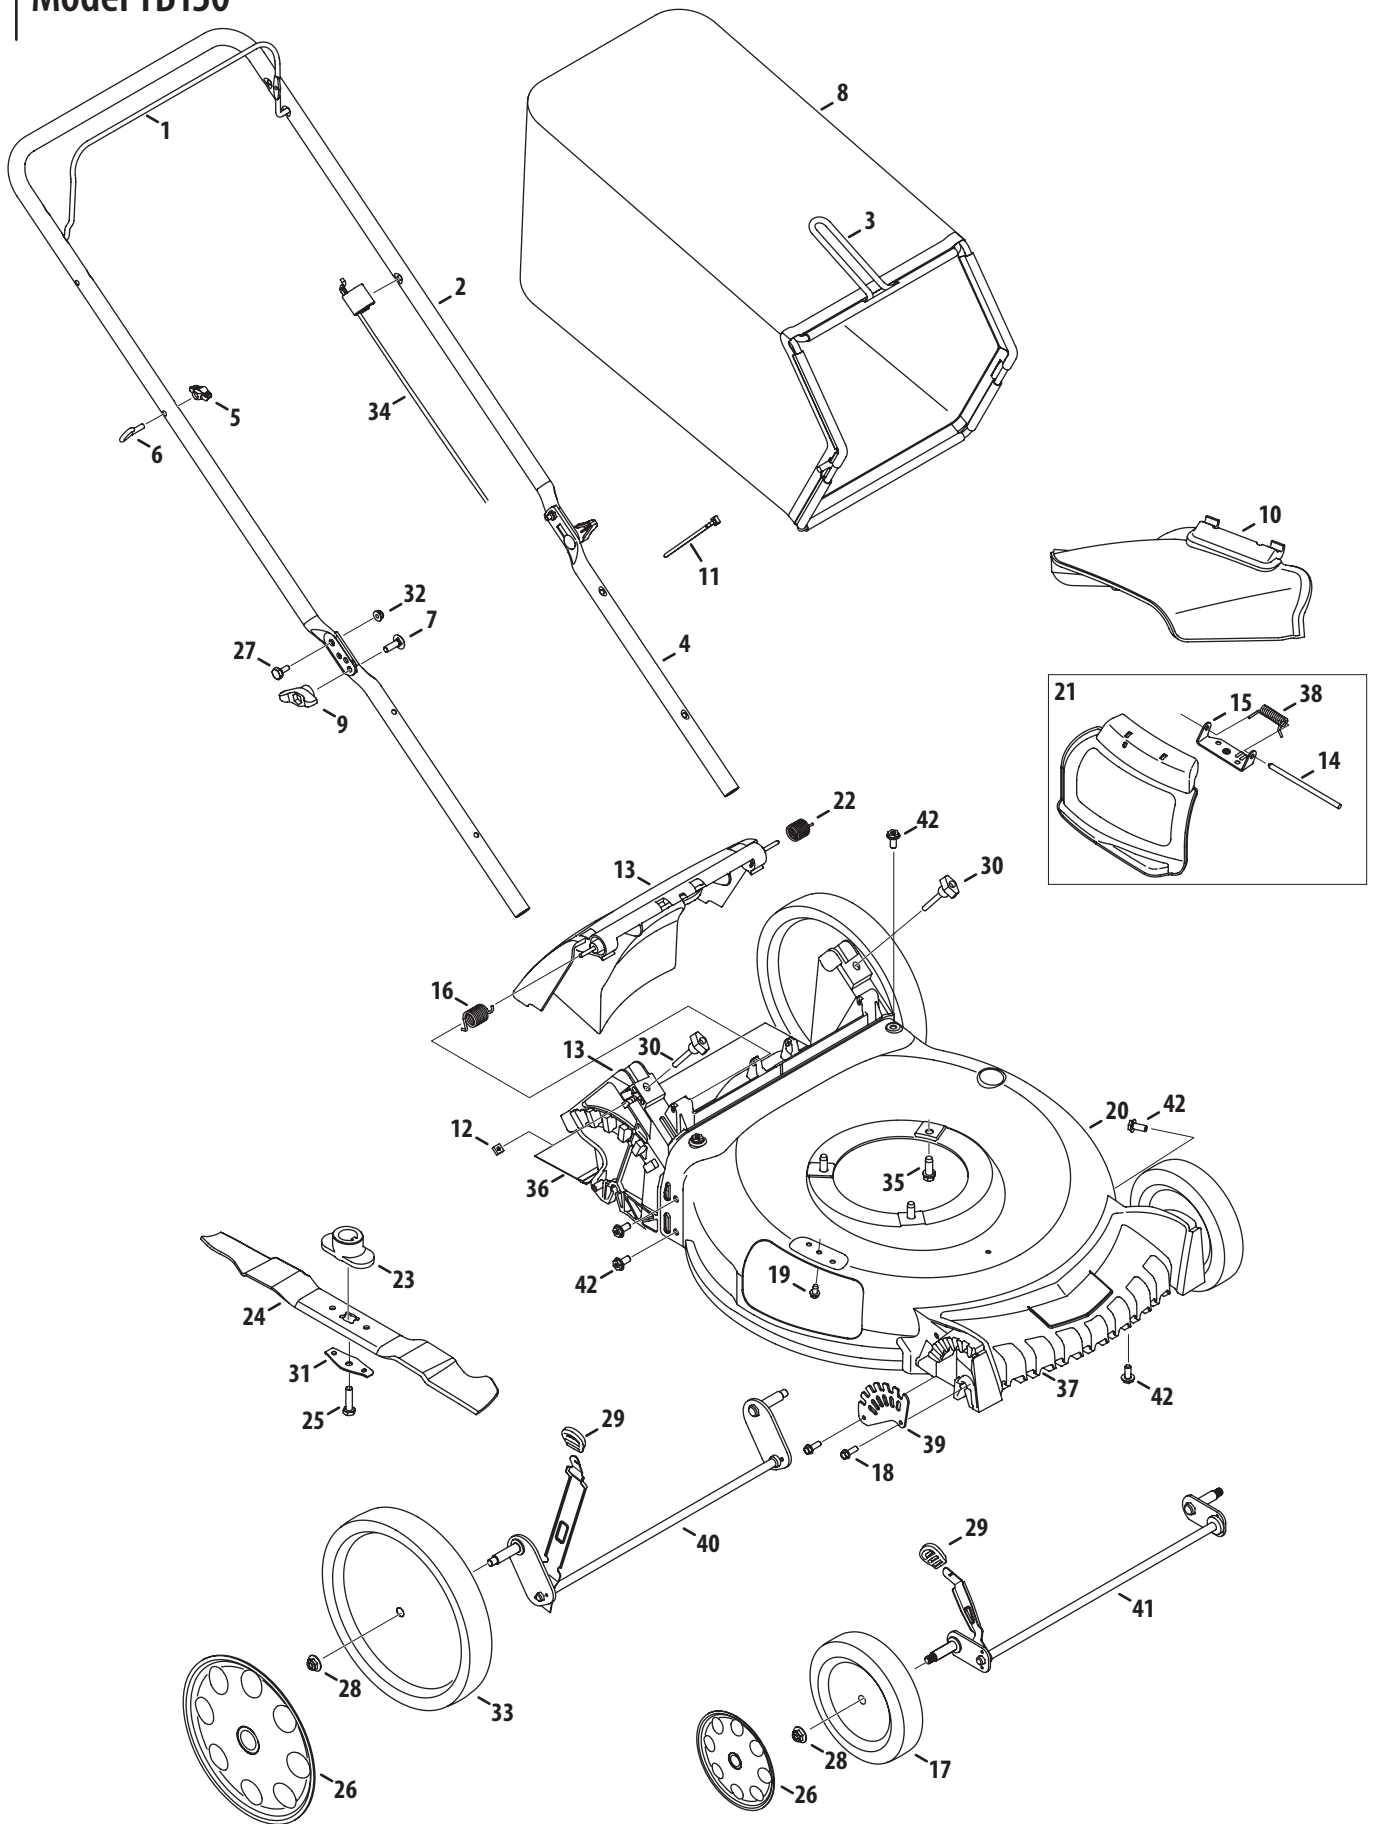

Model TB130

Ref No.	Part Number	Description
1	747-05214	Blade Control
2	749-04680-0637	Upper Handle
3	747-05226-0637	Grass Catcher Frame
4	749-04608A-0637	Lower Handle
5	720-0279	Wing Nut
6	710-1205	Rope Guide
7	710-04998	Carriage Screw ,5/16-18
8	964-04117	Grass Bag
9	720-04124	Wing Knob
10	731-07486	Side Chute
	731-07131	Side Chute w/Flap
11	725-0157	Cable Tie
12	712-04222	Nut, Sq., 1/4-20
13	631-04369	Rear Discharge Door Assembly
	631-04371	Rear Discharge Door Assembly - (Lowes)
14	747-0710	Hinge Pin
15	787-01779	Chute Deflector Bracket
16	732-04673	Torsion Spring - RH
17	634-04607	Front Wheel
18	710-0895	Screw, 1/4-15 x .750
19	710-05073	Screw, 1/4-20 x .500
20	787-01776-0638	Deck , 21"

Ref No.	Part Number	Description
21	987-02516	Hinged Mulch Plug Assembly
22	732-04674	Torsion Spring - LH
23	748-04096	Blade Adapter
24	942-0741A	Mulching Blade
25	710-1044	Screw , 3/8-24 x 1.50
26	731-07197	Hub Cap - Front
	731-07199	Hub Cap - Rear
27	738-04419A	Slidr. Screw, .375 x .126 x 1/4-20
28	712-04217	Flange Lock Nut, 3/8-16
29	720-04131	Adjustment Lever Knob
30	720-04127	Wing Nut
31	736-0524B	Blade Bell Support
32	712-04064	Nut, Flange Lock, 1/4-20
33	634-04626	Rear Wheel
34	946-04670	Control Cable
35	710-0654A	TT Sems Screw, 3/8-16 x 1.0
36	731-07203	Trail shield
37	731-07195	Front Cover
38	732-1014	Torsion Spring
39	787-01818-0637	Front Height Adjuster Plate
40	911-04144	Rear Axle Assembly
41	911-04143A	Front Axle Assembly
42	710-04995	Screw, 5/16-14 x .750