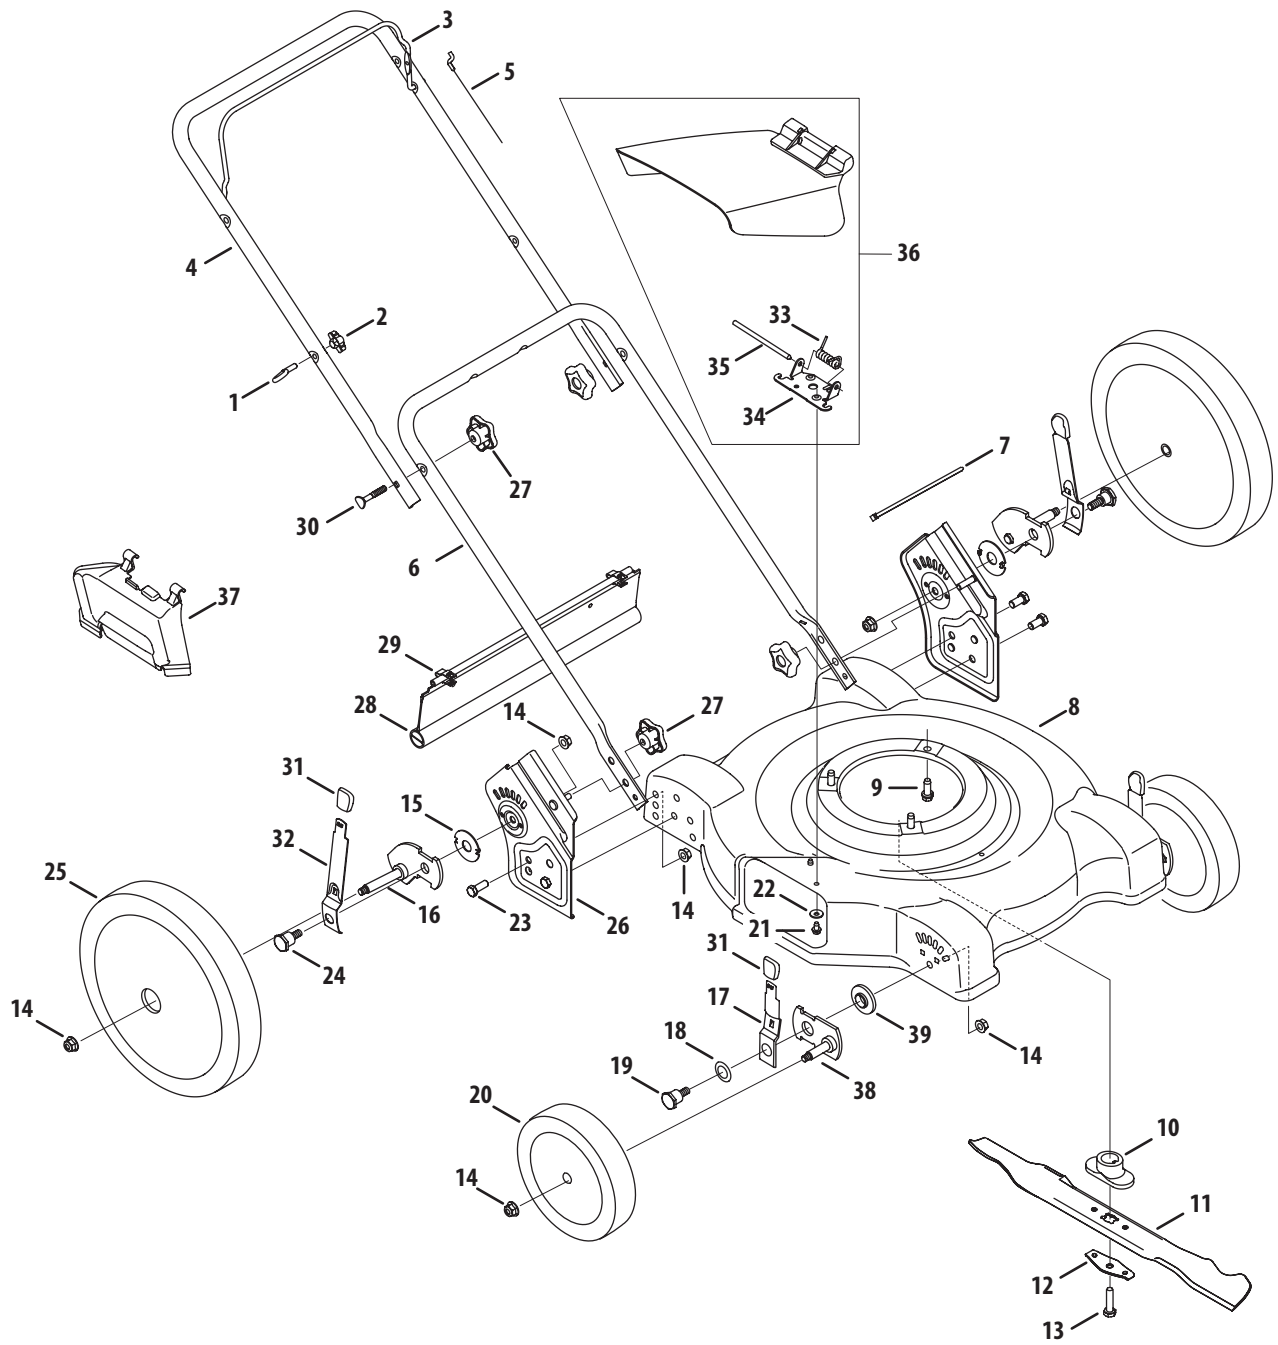

Model Series 500

MODEL 11A-542Q724 HAS A HONDA ENGINE #GCV160LAS3A

Ref.	Part Number	Description
1.	710-1205	Eye Bolt
2.	720-0279	Wing Nut
3.	747-1161A-0637	Blade Control Handle
4.	749-1092A-0637	Upper Handle
5.	946-0957	Control Cable - 37.25"
	946-1130	Control Cable - 40"
6.	749-04037	Lower Handle
7.	725-0157	Cable Tie
8.	687-02048A	Deck Assembly, 22"
9.	710-0654A	TT Screw, 3/8-16 x 1.0
10.	748-0376E	Blade Adapter, #6 x 1.19 w/star
	748-04096	Blade Adapter, 25mm x 1.19
11.	942-0742A	Mulching Blade, 22"
12.	736-0524B	Blade Bell Support
13.	710-1044	Screw, 3/8-24 x 1.5
14.	712-04065	Lock Nut, 3/8-16
15.	741-0717	Thrust Bearing
16.	687-02343	Rear Pivot Arm - LH
	687-02344	Rear Pivot Arm - RH
17.	732-1026	Front Lever
18.	736-0741	Bell Washer, .760 OD x 1.25 OD
19.	738-1172	Shoulder Screw

Ref.	Part Number	Description
20.	734-1988	Front Wheel
21.	710-0599	TT Screw, 1/4-20 x .5
22.	736-0270	Bell Washer, .265 ID x .75 OD
23.	710-0216	Screw, 3/8-16 x .75
24.	738-04267	Shoulder Screw
25.	734-04082	Rear Wheel
26.	982-3062A	Handle Bracket Assembly, RH
—	982-3063A	Handle Bracket Assembly, LH
27.	720-04072A	Star Knob
28.	731-06952	Trail Shield
29.	732-04631	Hinge Clip
30.	710-1174	Carriage Bolt, 5/16-18 x 2
31.	720-0426	Knob
32.	732-0984B	Rear Lever
33.	732-1014	Torsion Spring
34.	17032A	Chute Hinge
35.	747-0710	Hinge Pin
36.	931-1034B	Hinged Chute Deflector Ass'y
37.	631-04045	Mulching Baffle
38.	687-02342	Front Pivot Arm
39.	741-04242	Height Adjuster Bearing