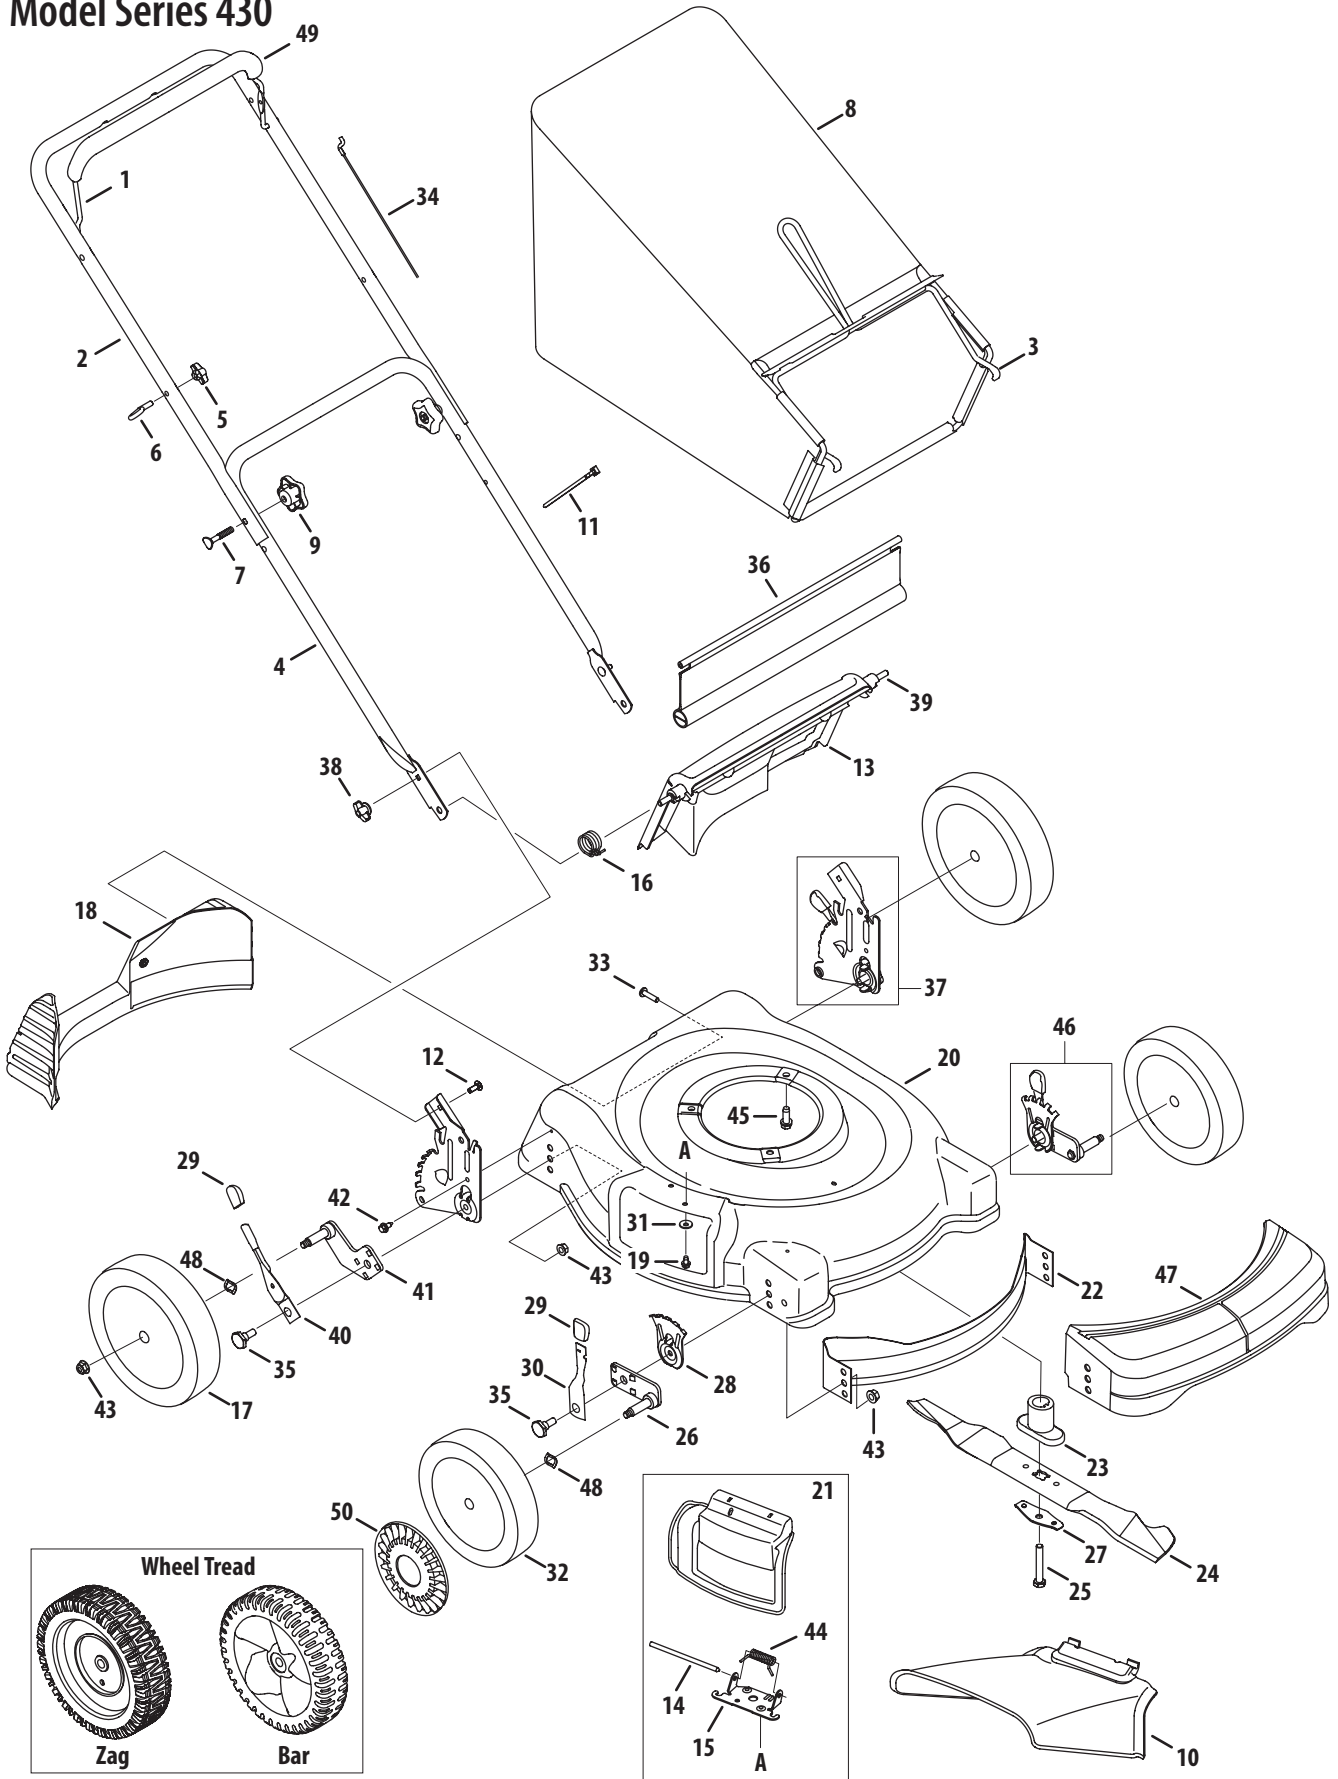

Model Series 430

Ref No.	Part Number	Description
1	747-1161A-0637	Blade Control Handle
2	749-1092A-0637	Upper Handle
3	747-04080A-0637	Grass Catcher Frame
4	749-0928A-0637	Lower Handle
5	720-0279	Wing Nut
6	710-1205	Rope Guide
7	710-1174	Carriage Bolt ,5/16-18 x 2
8	964-04007A	Grass Bag - Black
	964-04034A	Grass Bag - Gray
9	720-04072A	Hand Knob
10	731-04177	Side Chute
11	926-0240	Cable Tie
12	710-0703	Carriage Bolt ,1/4-20
13	731-06847	Rear Discharge Door
14	747-0710	Hinge Pin
15	17032A	Deflector Chute Adaptor
16	732-04090A	Torsion Spring - RH
17	734-2005B	Rear Wheel, 8 x 2.125, Zag
	734-1987	Rear Wheel, 8 x 1.8, Bar
	734-2004B	Rear Wheel, 8 x 2.125, Zag, BB
18	731-04150C	Rear Baffle
19	710-0599	Screw, 1/4-20 x .500
20	787-01279	Deck - 21"
21	987-02055	Hinged Mulch Plug Assembly
22	782-5002B	Front Baffle
23	748-0377E	Blade Adapter, #6 x 2.15
	748-04082	Blade Adapter, 25mm x 2.15
24	942-0741A	Mulching Blade
25	710-1257	Hex Screw , 3/8-24 x 2.5
26	987-02509	Pivot Arm Assy LH (7" wheel)
	987-02508	Pivot Arm Assy RH (7" wheel)
	987-02509	Pivot Arm Assy RH (8" wheel)
	987-02508	Pivot Arm Assy LH (8" wheel)

Ref No.	Part Number	Description
27	736-0524B	Blade Bell Support
28	787-01290A	Front Adjustment Plate
29	720-0426	Adjustment Lever Knob
30	94832	Spring Lever Assembly
31	736-0270	Bell Washer
32	734-2005B	Front Wheel, 8 x 2.125, Zag
	734-1988	Front Wheel, 7 x 1.8, Bar
	734-2004B	Front Wheel, 8 x 2.125, Zag, BB
33	710-1241	Screw, 1/4-15 x 1.000
34	946-1130	Control Cable 40"
	946-1137	Control Cable 53"
35	738-04266	Shoulder Screw
36	731-05642A	Trailshield
37	987-02270A	Rear Handle Bracket Assy. - LH
	987-02271A	Rear Handle Bracket Assy. - RH
38	912-0397	Wing Nut, 1/4-20
39	747-04587	Rear Door Pivot Rod
40	732-04175	Spring Lever
41	987-02333	Pivot Arm Assembly - RH
	987-02332	Pivot Arm Assembly - LH
42	710-1652	AB Screw
43	712-04065	Flange Lock Nut, 3/8-16
44	732-1014	Torsion Spring
45	710-0654A	TT Sems Screw, 3/8-16 x 1.0
46	987-02099C	Ht. Adj. Assy. Front LH (7" wheel)
	987-02100C	Ht. Adj. Assy. Front RH (7" wheel)
	987-02510	Ht. Adj. Assy. Front LH (8" wheel)
	987-02511	Ht. Adj. Assy. Front RH (8" wheel)
47	731-1506A†	Front Cover
48	936-0504†	Wave Washer
49	731-2626†	Bail Cover - Black
	731-04859†	Bail Cover - Gray
50	731-07001†	Hub Cap

† If Equipped