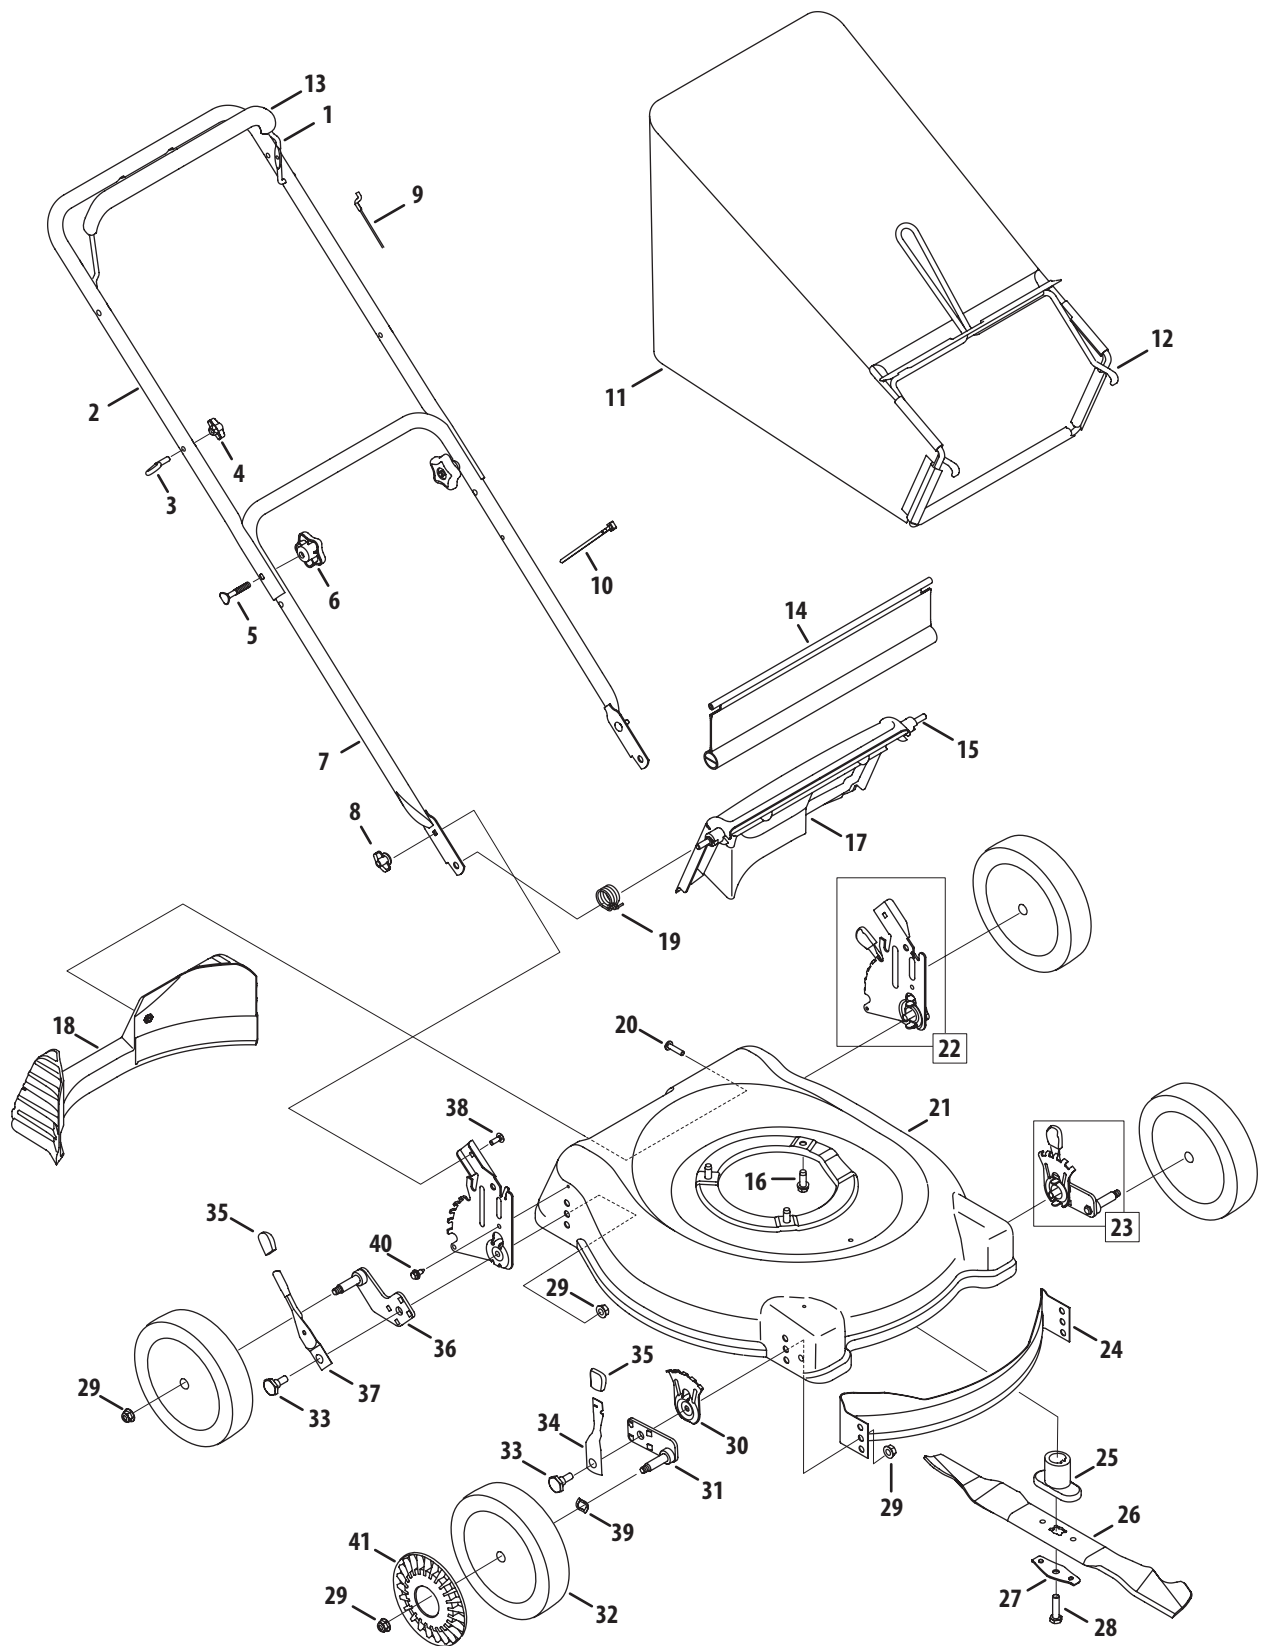

Model Series 420

Ref No.	Part Number	Description
1	747-1161A-0637	Blade Control
2	749-1092A-0637	Upper Handle
3	710-1205	Rope Guide
4	720-0279	Wing Nut, 1/4-20
5	710-1174	Carriage Bolt, 5/16-18 x 2
6	720-04072A	Hand Star Knob
7	749-0928A-0637	Lower Handle
8	912-0397	Wing Nut, 1/4-20
9	946-1130	Control Cable - 40"
10	926-0240	Cable Tie
11	964-04007A	Grass Bag
12	747-04080A-0637	Grass Bag Frame
13	731-2626†	Bail Cover
14	731-05642A	Trailshield
15	747-04587	Rear Door Pivot Rod
16	710-0654A	TT Screw, 3/8-16 x 1
17	731-06847	Rear Discharge Door
18	731-04150C	Rear Baffle
19	732-04090A	Torsion Spring RH
20	710-1241	Screw, 1/4-15 x 1.00
21	787-01276-0637	Deck 21 inch
22	987-02271A	Handle Bracket Assy - RH
	987-02270A	Handle Bracket Assy - LH

Ref No.	Part Number	Description
23	987-02510	Ht. Adj. Assy. Frt - LH
	987-02511	Ht. Adj. Assy. Frt - RH
24	782-5002B	Front Baffle
25	748-0377E	Blade Adapter, #6 x 2.15
26	942-0641	Standard Blade
	942-0741†	Mulch Blade
27	736-0524B	Blade Bell Support
28	710-1257	Hex Screw, 3/8-24 x 2.50
29	712-04065	Flange Lock Nut, 3/8-16
30	787-01290A	Height Adjustment Plate
31	987-02508	Pivot Arm Assy RH
	987-02509	Pivot Arm Assy LH
32	734-2004B	Wheel, 8 x 2.125
33	738-04266	Shoulder Screw
34	94832	Spring Lever
35	720-0426	Height Adjustment Knob
36	987-02333	Pivot Arm Assembly - RH
	987-02332	Pivot Arm Assembly - LH
37	732-04175	Spring Lever
38	710-0703	Carriage Bolt, 1/4-20
39	936-0504	Wave Washer
40	710-1652	Screw, 1/4-20 x .625
41	731-07048	Hub Cap

† If Equipped