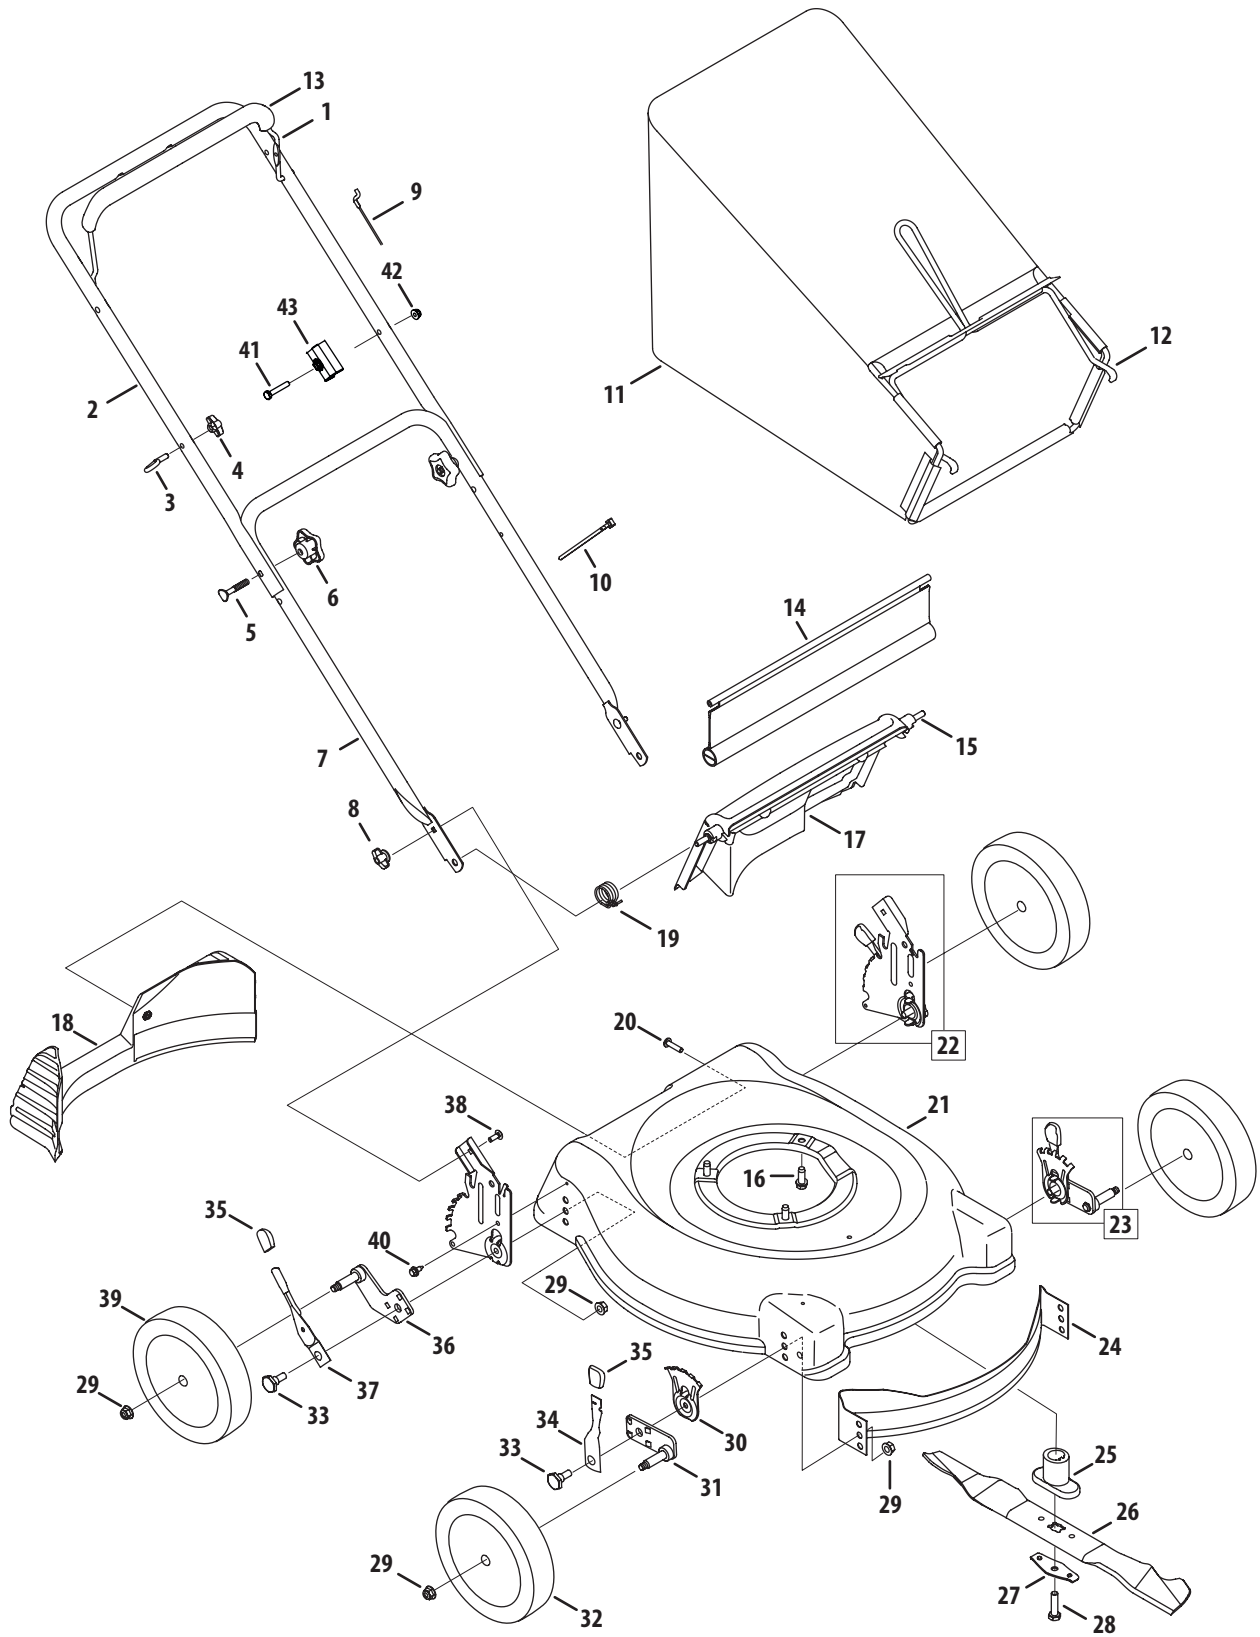

Model Series 410

Ref No.	Part Number	Description
1	747-1161A-0637	Blade Control
2	749-1092A-0637	Upper Handle
3	710-1205	Rope Guide
4	720-0279	Wing Nut, 1/4-20
5	710-1174	Carriage Bolt, 5/16-18 x 2
6	720-04072A	Hand Star Knob
7	749-0928A-0637	Lower Handle
8	912-0397	Wing Nut, 1/4-20
9	946-0957	Control Cable - 37.25" - Briggs & Stratton & Honda
	946-04589	Control Cable - 37.25" - Kohler
	946-1130	Control Cable - 40.00" - B & S
10	926-0240	Cable Tie
11	964-04007A	Grass Bag
12	747-04080A-0637	Grass Bag Frame
13	731-2626†	Bail Cover
14	731-05642A	Trailshield
15	747-04587	Rear Door Pivot Rod
16	710-0654A	TT Screw, 3/8-16 x 1
17	731-06847	Rear Discharge Door
18	731-04150C	Rear Baffle
19	732-04090A	Torsion Spring RH
20	710-1241	Screw, 1/4-15 x 1.00
21	787-01276	Deck 21 inch
22	987-02271A	Handle Bracket Assy - RH
	987-02270A	Handle Bracket Assy - LH
23	987-02510	Ht. Adj. Assy. Frt - LH (8" Wheel)
	987-02511	Ht. Adj. Assy. Frt - RH (8" Wheel)
	987-02099C	Ht. Adj. Assy. Frt - LH (7" Wheel)
	987-02100C	Ht. Adj. Assy. Frt - RH (7" Wheel)
	987-02549*	Ht. Adj. Assy. Frt .

Ref No.	Part Number	Description
	987-02550*	Ht. Adj. Assy. Frt .
24	782-5002B	Front Baffle
25	748-0377E	Blade Adapter, #6 x 2.15 w/star
	748-04082	Blade Adapter, 25mm x 2.15 w/ star
26	942-0641	Standard Blade
	942-0741A†	Mulch Blade
27	736-0524B	Blade Bell Support
28	710-1257	Screw, 3/8-24 x 2.50
29	712-04065	Flange Lock Nut, 3/8-16
30	787-01290A	Height Adjustment Plate
31	987-02509	Pivot Arm Assy LH (7" wheel)
	987-02508	Pivot Arm Assy RH (7" wheel)
	987-02509	Pivot Arm Assy RH (8" wheel)
	987-02508	Pivot Arm Assy LH (8" wheel)
	987-02552*	Pivot Arm Assy LH
	987-02551*	Pivot Arm Assy RH
32	734-1988	Wheel, 7 x 1.8
33	738-04266	Shoulder Screw
34	94832	Spring Lever
35	720-0426	Height Adjustment Knob
36	987-02333	Pivot Arm Assembly - RH
	987-02332	Pivot Arm Assembly - LH
37	732-04175	Spring Lever
38	710-0703	Carriage Bolt, 1/4-20
39	734-1987	Wheel, 8 x 1.8
40	710-1652	Screw, 1/4-20 x .625
41	710-0606†	Screw, 1/4-20 x 1.50
42	712-04064†	Nut, Flglk, 1/4-20
43	731-06749†	Cable Mount

† If Equipped

* Model 11A-414S220