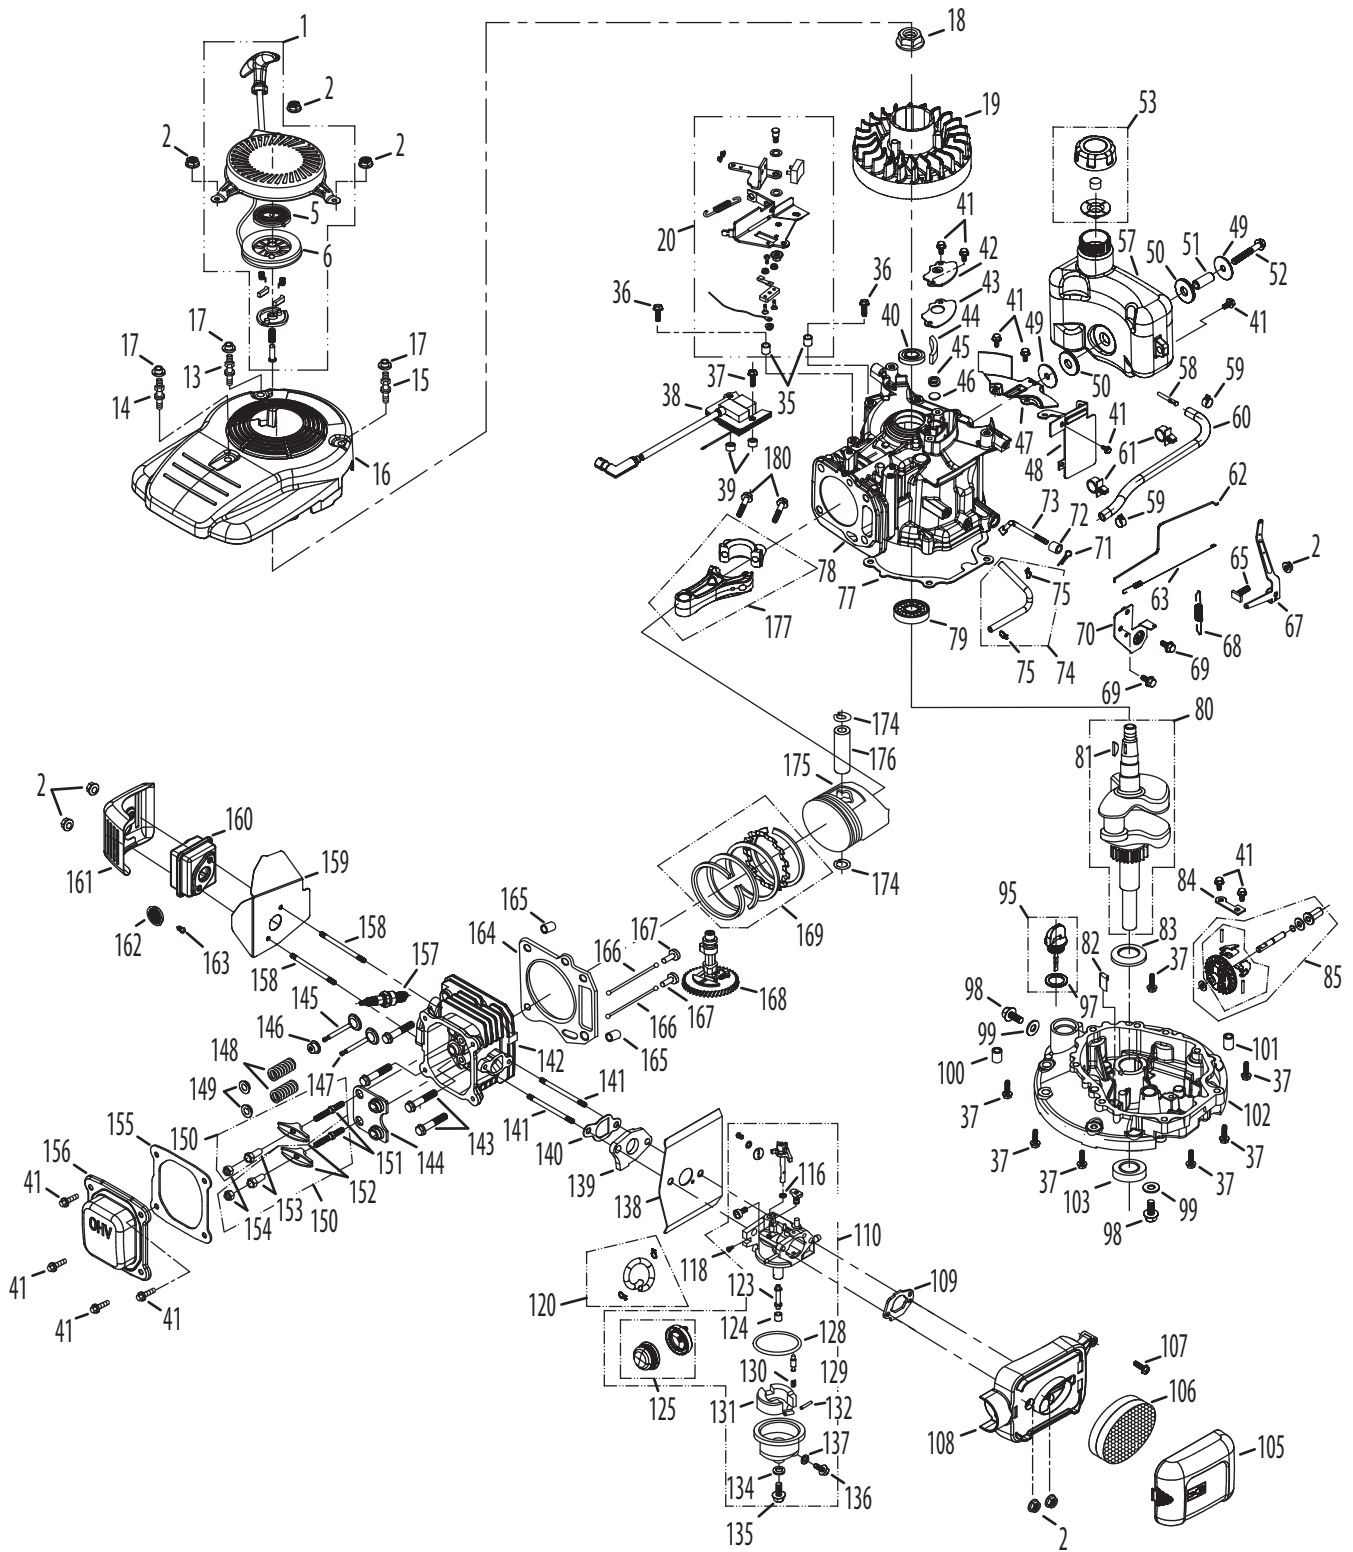

Engine Model 1P65B0B

NOTE: Illustrated parts without a numeric call-out are not servicable components.

Engine Model 1P65B0B

Ref No.	Part Number	Description
1	951-11720	Recoil Starter Assembly
2	712-04212	Nut M6 X 10 Mm
13	751-11722	Starter/Shroud Stud Black
14	951-11723	Starter/Shroud Stud Front
15	951-11724	Starter/Shroud Stud White
16	731-05692	Engine Shroud (M0)
17	750-05320	Engine Shroud Spacer
18	712-04221	Flywheel Nut M14
19	951-11043	Flywheel
20	951-10320A	Brake Assembly
35	750-05384	Brake Spacer
36	710-04980	Brake Assy Bolt M6x35
37	710-04920	Bolt M6x28
38	951-10367	Ignition Coil Assembly
39	951-11675	Ignition Coil Spacer
40	951-11596	Upper Crankshaft Seal
41	710-04916	Bolt M6x14
42	951-11728	Breather Cover Plate
43	951-11729	Breather Gasket
44	951-11730	Breather Screen
45	732-04718	Breather Spring
46	951-11735	Breather Valve
47	951-11542	Fuel Tank Bottom Bracket
48	951-11748	Tank/Label Bracket
49	736-04456	Fuel Tank Washer
50	951-10335	Rubber Bushing
51	750-05322	Fuel Tank Bushing
52	710-04922	Tank Bolt M8x50
53	951-10300	Fuel Cap Assembly
57	951-10337	Fuel Tank Assembly
58	951-10358	Fuel Filter
59	951-11731	Fuel Hose Clamp
61	723-04071	Plastic Support Clamp
62	951-11677	Throttle Linkage
63	951-11522	Throttle Linkage Spring
65	710-04908	Governor Arm Bolt
67	951-11523	Governor Arm
68	951-10293	Governor Spring
69	710-04915	Bolt M6x12
70	951-11544	Throttle/Governor Bracket
71	714-04074	Governor Cotter Pin

Ref No.	Part Number	Description
72	951-11574	Governor Seal
73	951-11608	Governor Arm Shaft
74	951-11725	Breather Hose Assembly
75	726-04101	Breather Hose Clamp
77	951-11732	Crankcase Cover Gasket
79	951-11369	Main Bearing
80	951-11591	Crankshaft Assembly
81	951-10307	Woodruff Key
82	951-11733	Oil Return Seal
83	736-04491	Crankshaft Thrust Washer
84	951-11609	Governor Gear Mounting Plate
85	951-11549	Governor Gear/Shaft Assembly
95	951-10617	Dipstick Assembly
97	951-11734	Dipstick O-Ring
98	710-04906	Oil Drain Plug
99	736-04454	Oil Drain Plug Washer
100	715-04089	Crankcase Cover Dowel 9x14
101	715-04092	Crankcase Cover Dowel 7x14
103	951-11545	Lower Crankshaft Seal
106	951-10732	Air Filter Element, Oval
107	710-04969	A/F Base Bolt M6x30
109	951-11527	Carburetor Gasket Plate
110	951-11707	Carburetor Assembly
120	951-11736	Primer Hose Assembly
125	951-10639A	Primer Assembly
128	951-11589	Fuel Bowl O-Ring
134	951-11348	Fuel Bowl Gasket
135	710-04945	Fuel Bowl Mounting Bolt
136	710-04903	Fuel Drain Plug
137	951-11349	Fuel Drain Plug Gasket
138	951-11737	Carburetor Gasket
139	951-11738	Carburetor Insulator
140	951-11528	Carburetor Insulator Gasket
141	710-05093	Carb Stud M6x92
143	710-04982	Head Bolt M8x54
144	951-11687	Push Rod Guide
150	951-11606	Rocker Arm Assembly
151	710-04902	Rocker Arm Stud
153	751-11123	Fulcrum Nut
154	751-11124	Jam Nut
155	951-11551	Valve Cover Gasket