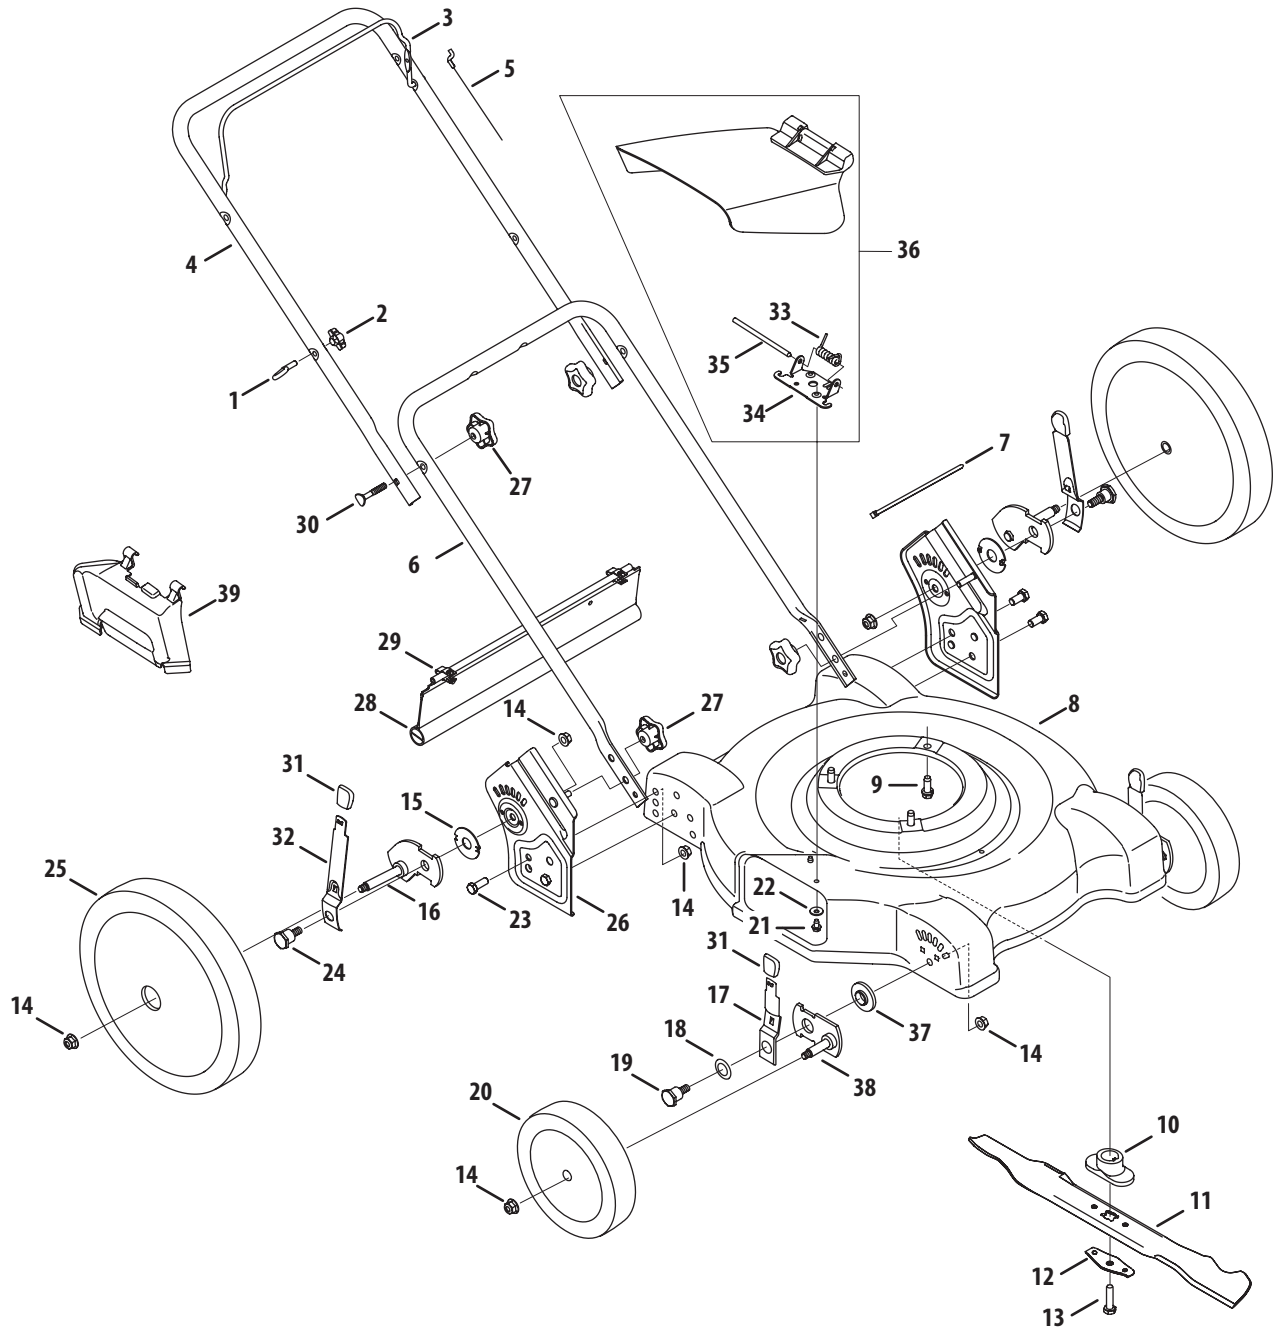

Model 50J

Ref.	Part Number	Description
1.	710-1205	Eye Bolt
2.	720-0279	Wing Nut
3.	747-1161A-0637	Blade Control Handle
4.	749-1092A-0637	Upper Handle
5.	946-04486	Control Cable
6.	749-04037	Lower Handle
7.	725-0157	Cable Tie
8.	687-02048A-0638	Deck Assembly, 22"
9.	710-0654A	TT Screw, 3/8-16 x 1.0
10.	748-0376E	Blade Adapter
11.	942-0742A	Mulching Blade, 22"
12.	736-0524B	Blade Bell Support
13.	710-1044	Scr., 3/8-24 x 1.50
14.	712-04065	Lock Nut, 3/8-16
15.	741-0717	Thrust Bearing
16.	687-02343	Rear Pivot Arm - LH
	687-02344	Rear Pivot Arm - RH
17.	732-1026	Front Lever
18.	736-0741	Bell Washer, .760 OD x 1.25 OD
19.	738-1172	Shoulder Screw
20.	734-1988	Front Wheel

Ref.	Part Number	Description
21.	710-0599	TT Screw, 1/4-20 x .5
22.	736-0270	Bell Washer, .265 ID x .75 OD
23.	710-0216	Screw, 3/8-16 x .75
24.	738-04267	Shoulder Screw
25.	734-04082	Rear Wheel
26.	982-3062A	Handle Bracket Assembly, RH
—	982-3063A	Handle Bracket Assembly, LH
27.	720-04072A	Star Knob
28.	731-06952	Trail Shield
29.	732-04631	Hinge Clip
30.	710-1174	Carriage Bolt, 5/16-18 x 2
31.	720-0426	Knob
32.	732-0984B	Rear Lever
33.	732-1014	Torsion Spring
34.	17032A	Chute Hinge
35.	747-0710	Hinge Pin
36.	931-1034B	Chute Deflector Assembly
37.	741-04242	Height Adjuster Bearing
38.	687-02342	Front Pivot Arm
39.	631-04045	Mulching Baffle