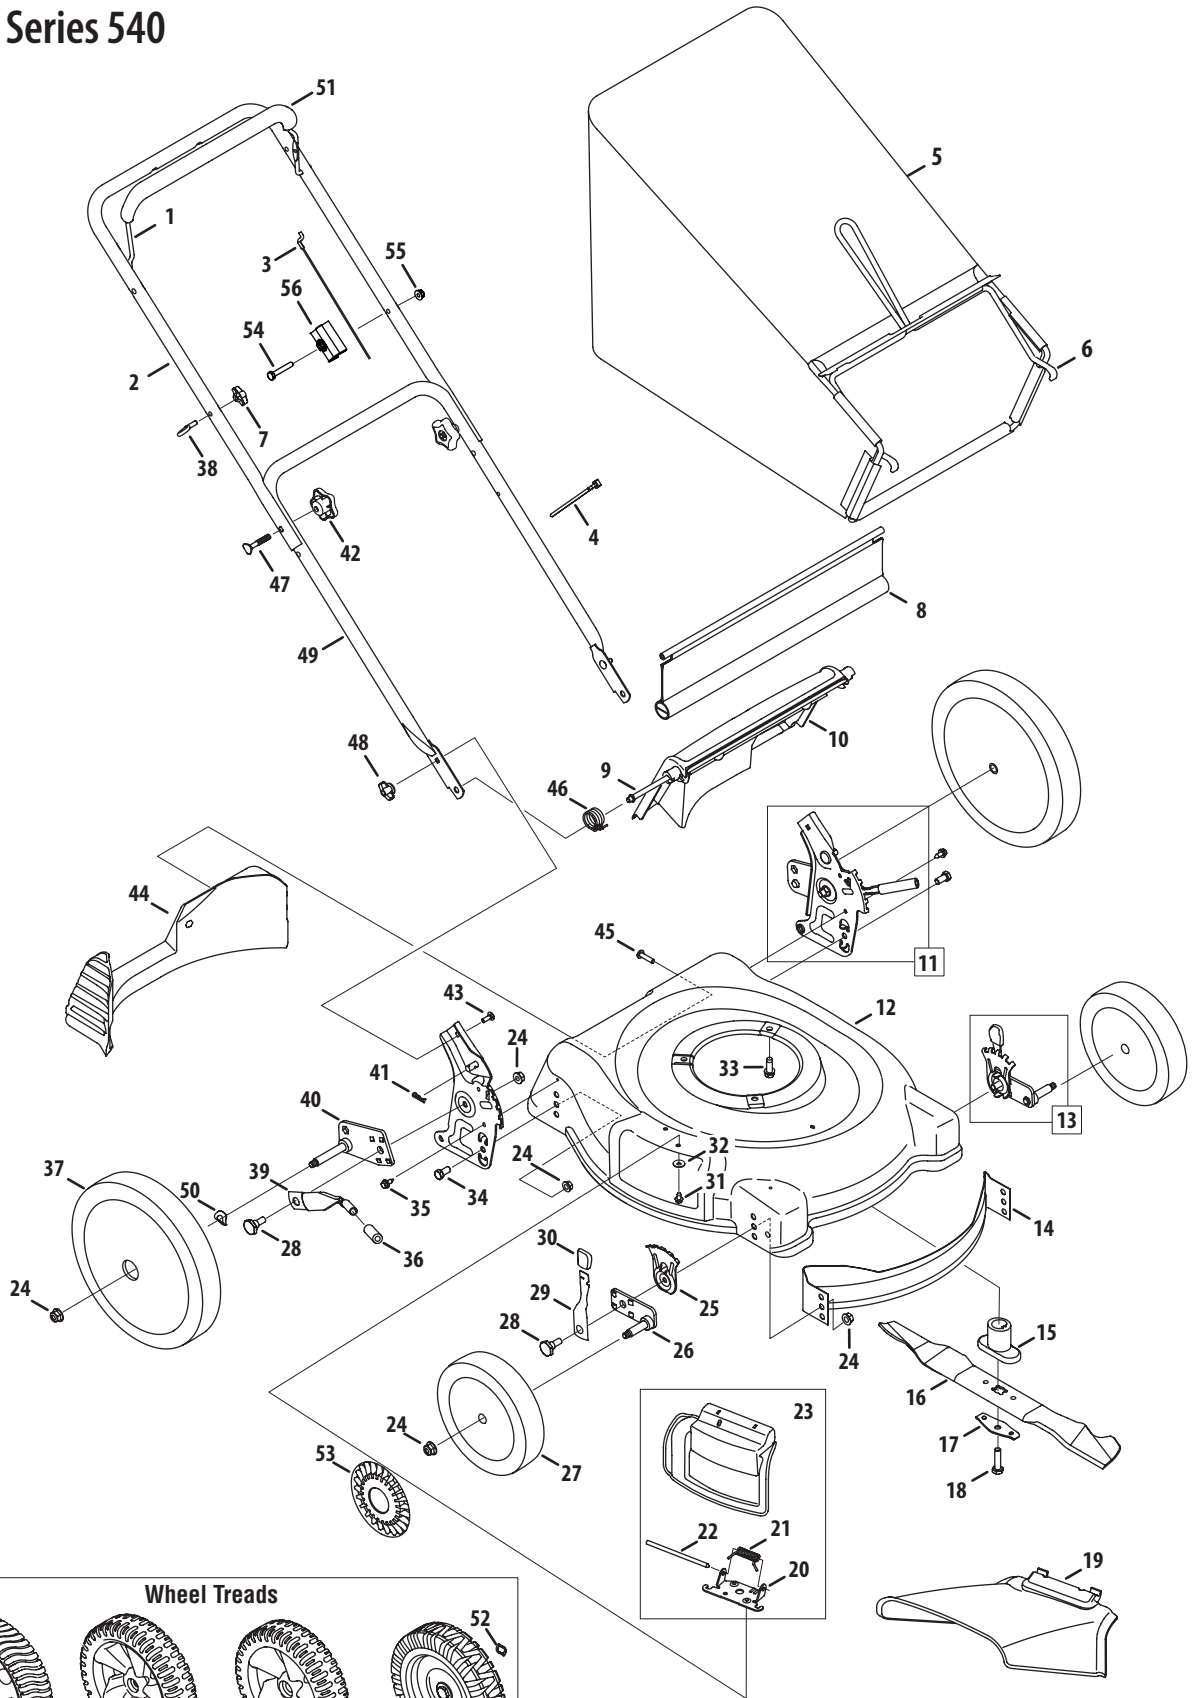

Model Series 540

Wheel Treads

S-Wave   Pin Bar   Bar   Zag

52

Ref No.	Part Number	Description	Ref No.	Part Number	Description
1.	747-1161A-0637	Blade Control		734-1988	Front Wheel, 7 x 1.8, Bar
2.	749-1092A-0637	Upper Handle		734-2005B	Front Wheel, 8 x 2.125, Zag
3.	946-0957	Control Cable, 37.25"		734-2004B	Front Wheel, 8 x 2.125, Zag, Yellow
	946-1130	Control Cable, 40"		734-04087	Front Wheel, 8 x 1.8, Pin Bar
	746-04104	Control Cable, 40", Kawasaki		734-04014C	Front Wheel, 8 x 2.125, S-Wave
	746-04299	Control Cable, 40", Kohler	28.	738-04266	Shoulder Scr., .5D x .385
4.	926-0240	Cable Tie	29.	94832	Front Spring Lever
5.	964-04007A	Grass Bag	30.	720-0426	Height Adjust Knob
	964-04128	Grass Bag - Yardman	31.	710-0599	TT Screw, 1/4-20 x .500
	964-04011	Grass Bag - Troy-Bilt	32.	736-0270	Bell Washer
6.	747-04080A-0637	Grass Bag Frame	33.	710-0654A	TT Screw, 3/8-16 x 1.0
7.	720-0279	Handle Knob	34.	710-0216	Hex Screw, 3/8-16 x .75
8.	731-05642A	Trail Shield	35.	710-1652	TT Screw, 1/4-20 x .625
9.	747-04588	Pivot Rod	36.	720-0312	Foam Grip
10.	731-06847	Rear Discharge Door	37.	734-04082	Rear Wheel, 12 x 1.8, Bar
11.	987-02280A	Rear Handle Bracket Assy. - LH		734-04093	Rear Wheel, 12 x 2.125, Zag
	987-02279A	Rear Handle Bracket Assy. - RH		734-04046	Rear Wheel, 12 x 2.125, Zag, Yellow
12.	787-01279	Deck 21-inch		734-04089	Rear Wheel, 12 x 1.8, Pin Bar
13.	987-02511	Front Hgt. Adj. Assy., 8" Whl. - LH		734-04127	Rear Wheel, 12 x 2.125, S-Wave
	987-02510	Front Hgt. Adj. Assy., 8" Whl. - RH	38.	710-1205	Eye Bolt
	987-02099C	Front Hgt. Adj. Assy., 7" Whl. - LH	39.	732-0866	Rear Hi-Wheel Spring Lever
	987-02100C	Front Hgt. Adj. Assy., 7" Whl. - RH	40.	987-02335	Rear Pivot Arm Assy - RH
14.	782-5002B	Front Baffle		987-02336	Rear Pivot Arm Assy - LH
15.	748-0377E	Blade Adapter, #6 x 2.15 w/star	41.	914-0104	Hairpin Clip
	748-04082	Blade Adapter, 25mm x 2.15 w/star	42.	720-04072A	Star Knob
16.	942-0741A	21-inch Mulching Blade	43.	710-0703	Carriage Bolt, 1/4-20 x .75
17.	736-0524B	Bell Blade Support	44.	731-04150C	Rear Baffle
18.	710-1257	Hex Screw, 3/8-24 x 2.5	45.	710-1241	Screw HL, 1/4-15 x 1.00
19.	731-04177	Side Discharge Chute	46.	732-04090A	Torsion Spring - RH
20.	17032A	Deflector Chute Adaptor	47.	710-1174	Carriage Bolt, 5/16-18 x 2
21.	732-1014	Torsion Spring	48.	912-0397	Wing Nut
22.	747-0710	Hinge Pin	49.	749-0928A-0637	Lower Handle
23.	987-02055	Mulch Plug Assembly	50.	736-0182†	Spring Washer
24.	712-04065	Flange Lock Nut 3/8-16	51.	731-2626†	Deluxe Bail Cover - Black
25.	787-01290A	Height Adjustment Plate		731-04859†	Deluxe Bail Cover - Gray
26.	987-02509	Pivot Arm Assy LH (7" wheel)	52.	936-0504†	Wave Washer, .510 x .750 x .017
	987-02508	Pivot Arm Assy RH (7" wheel)	53.	731-07001†	Hub Cap
	987-02509	Pivot Arm Assy RH (8" wheel)	54.	710-0606†	Screw, 1/4-20 x 1.50
	987-02508	Pivot Arm Assy LH (8" wheel)	55.	712-04064†	Nut, Flglk, 1/4-20
27.	734-1987	Front Wheel, 8 x 1.8, Bar	56.	731-06749†	Cable Mount

† If Equipped