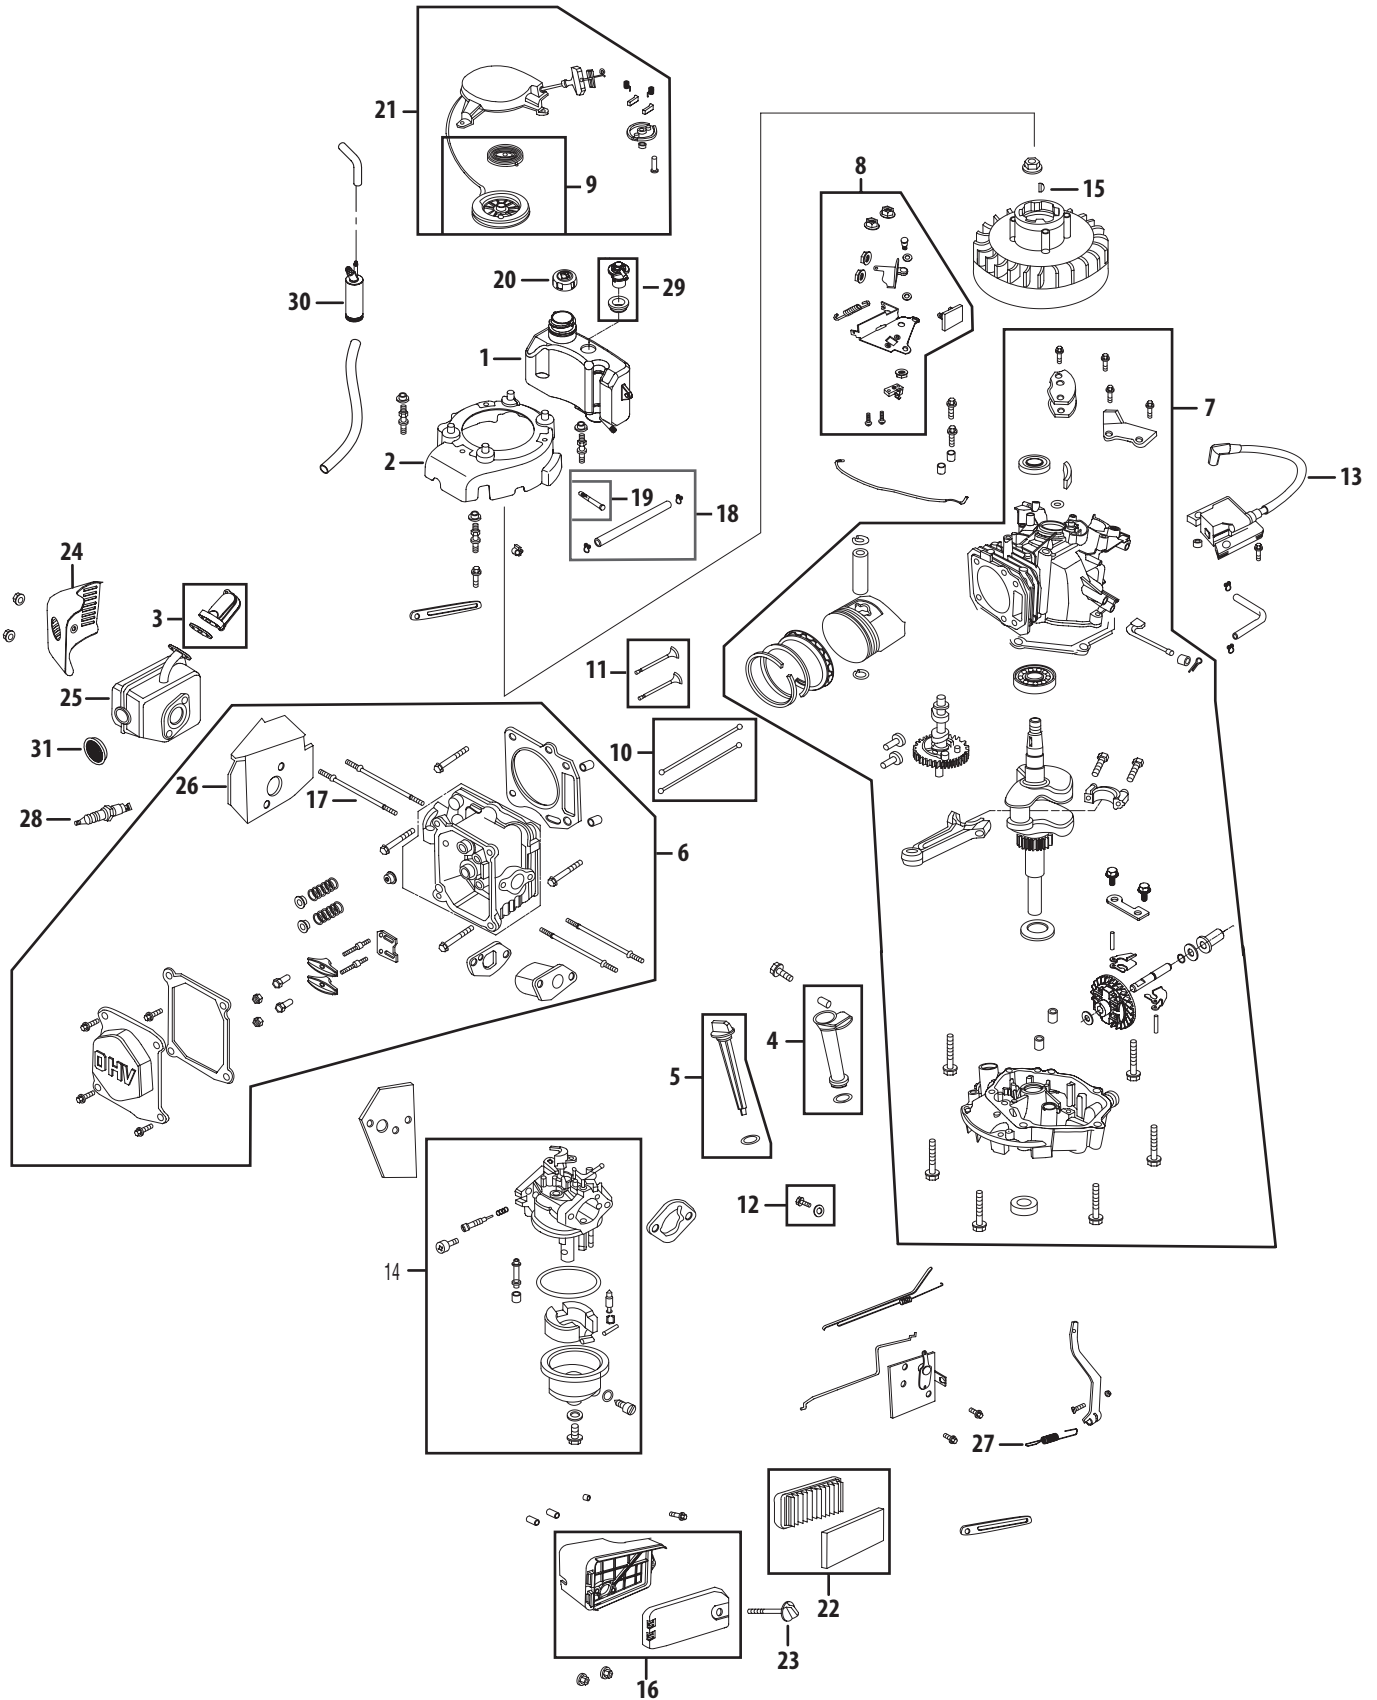

Engine Model 1P70MC

NOTE: Illustrated parts without a numeric call-out are not serviceable components.

Ref No.	Part Number	Description
1.	951-10438	Fuel Tank
2.	951-10369	Flywheel Shroud
3.	951-10840	Reed Valve Assembly
4.	951-10334	Oil Filler Tube Assembly
5.	951-10863	Dipstick Assembly
6.	951-10413	Cylinder Head Complete
7.	951-10867	Short Block Assembly
8.	951-10321	Stop Switch and Brake Assembly
9.	951-10319	Recoil Spring and Pulley Assembly
10.	951-10344	Push Rod Kit
11.	951-10345	Valve Kit
12.	951-10370	Oil Drain Plug and Washer Assembly
13.	951-10366	Ignition Coil
14.	951-10862	Carburetor Assembly
15.	951-10307	Flywheel Key
16.	951-10865	Air Cleaner Housing Assembly Complete
17.	951-10342	Muffler Stud Assembly
18.	951-10364	Fuel Line Kit – Inc. hoses, clamps & filter
19.	951-10358	Fuel Filter
20.	951-10440	Fuel Cap
21.	951-10299	Recoil Starter Assembly
22.	951-10298	Air Cleaner Kit
23.	951-10297	Air Cleaner Thumb Screw
24.	951-10411	Muffler Guard
25.	951-10775	Muffler
26.	951-10402	Muffler Gasket /Heat Shield
27.	951-10387	Governor Return Spring
28.	951-10292	Spark Plug
29.	951-10869	Roll Over Valve Assembly
30.	951-10443	Carbon Canister
31.	951-10773	Spark Arrestor
-	952Z1P70MC	Engine – Complete
-	951-10868	Carburetor Kit – Major
-	951-10870	Cylinder Head Service Kit
-	951-10416	Gasket Kit – Complete
-	951-10417	Gasket Kit – External