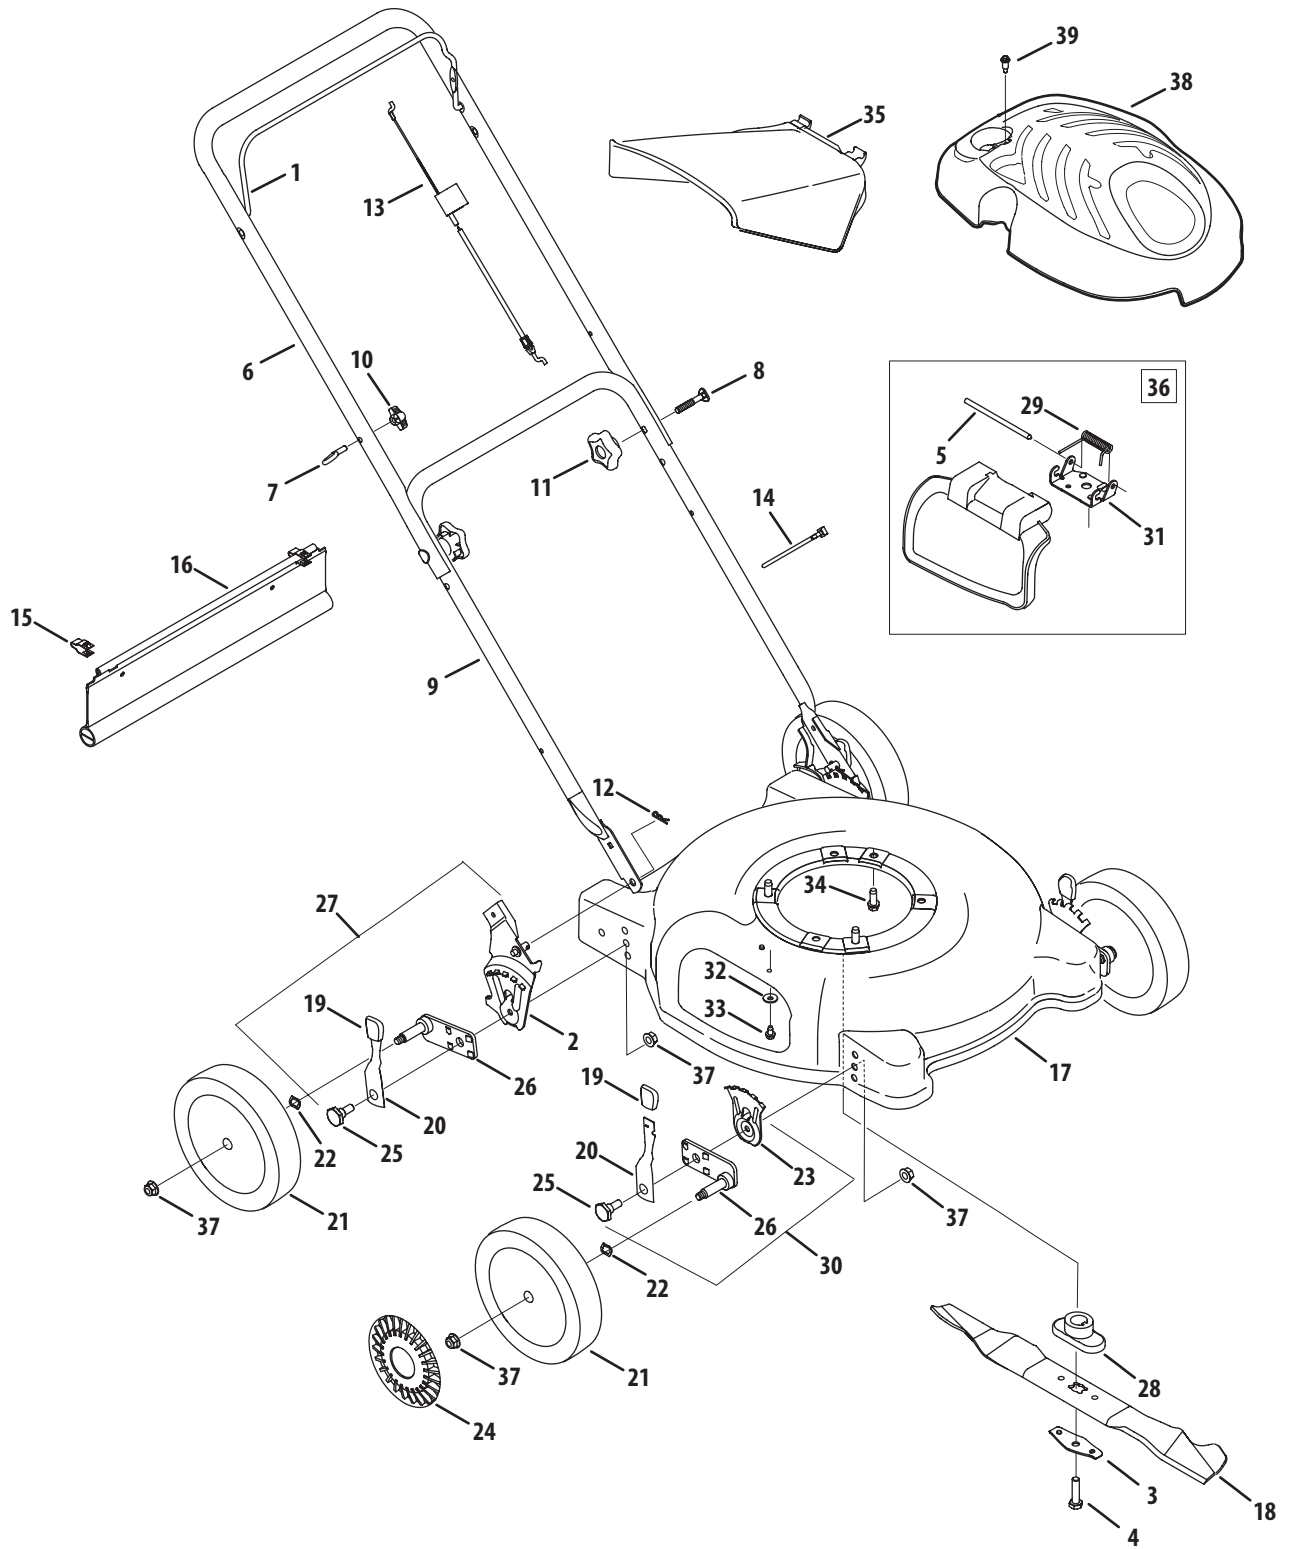

Model 10M

Ref No.	Part Number	Description
1	747-1161A-0637	Blade Control
2	687-02180-0637	Handle Bracket - RH
	687-02179-0637	Handle Bracket - LH
3	736-0524B	Blade Bell Support
4	710-1044	Hex Bolt
5	747-0710	Hinge Pin
6	749-1092A-0637	Upper Handle
7	710-1205	Rope Guide
8	710-1174	Carriage Bolt
9	749-0928A-0637	Lower Handle
10	720-0279	Wing Nut
11	720-04072A	Star Knob
12	914-0104	Hairpin Clip
13	946-04486	Control Cable
14	926-0240	Cable Tie
15	731-04631	Hinge Clip
16	731-06952	Trail Shield
17	682-0139-0638	20" Cutting Deck Assembly
18	942-0740	20" Mulching Blade
19	720-0426	Height Adjustment Knob
20	94832	Spring Lever
21	734-2004B	Wheel Assembly
22	936-0504	Wave Washer

Ref No.	Part Number	Description
23	787-01290A	Height Adjustment Plate
24	731-07001	Hubcap
25	738-04266	Shoulder Bolt
26	987-02337	Pivot Arm Assembly - RH Front
		Pivot Arm Assembly - LH Rear
	987-02338	Pivot Arm Assembly - LH Front
		Pivot Arm Assembly - RH Rear
27	987-02106A	Handle Bracket Assembly RH
	987-02107A	Handle Bracket Assembly LH
28	748-0376E	Blade Adapter
29	932-0731	Torsion Spring
30	987-02075B	Height Adjust. Assembly LH
	987-02074B	Height Adjust. Assembly RH
31	782-7006	Mounting Bracket
32	736-0270	Bell Washer
33	710-0599	Hex Washer Hd. TT Screw
34	710-0654A	TT Sems Screw
35	731-1409B	Chute Deflector
36	682-7002	Mulching Plug Assembly
37	712-04065	Hex Lock Nut
38	931-06265A	Engine Shroud
39	710-04744	Screw, HL, #12-16 x 1.00