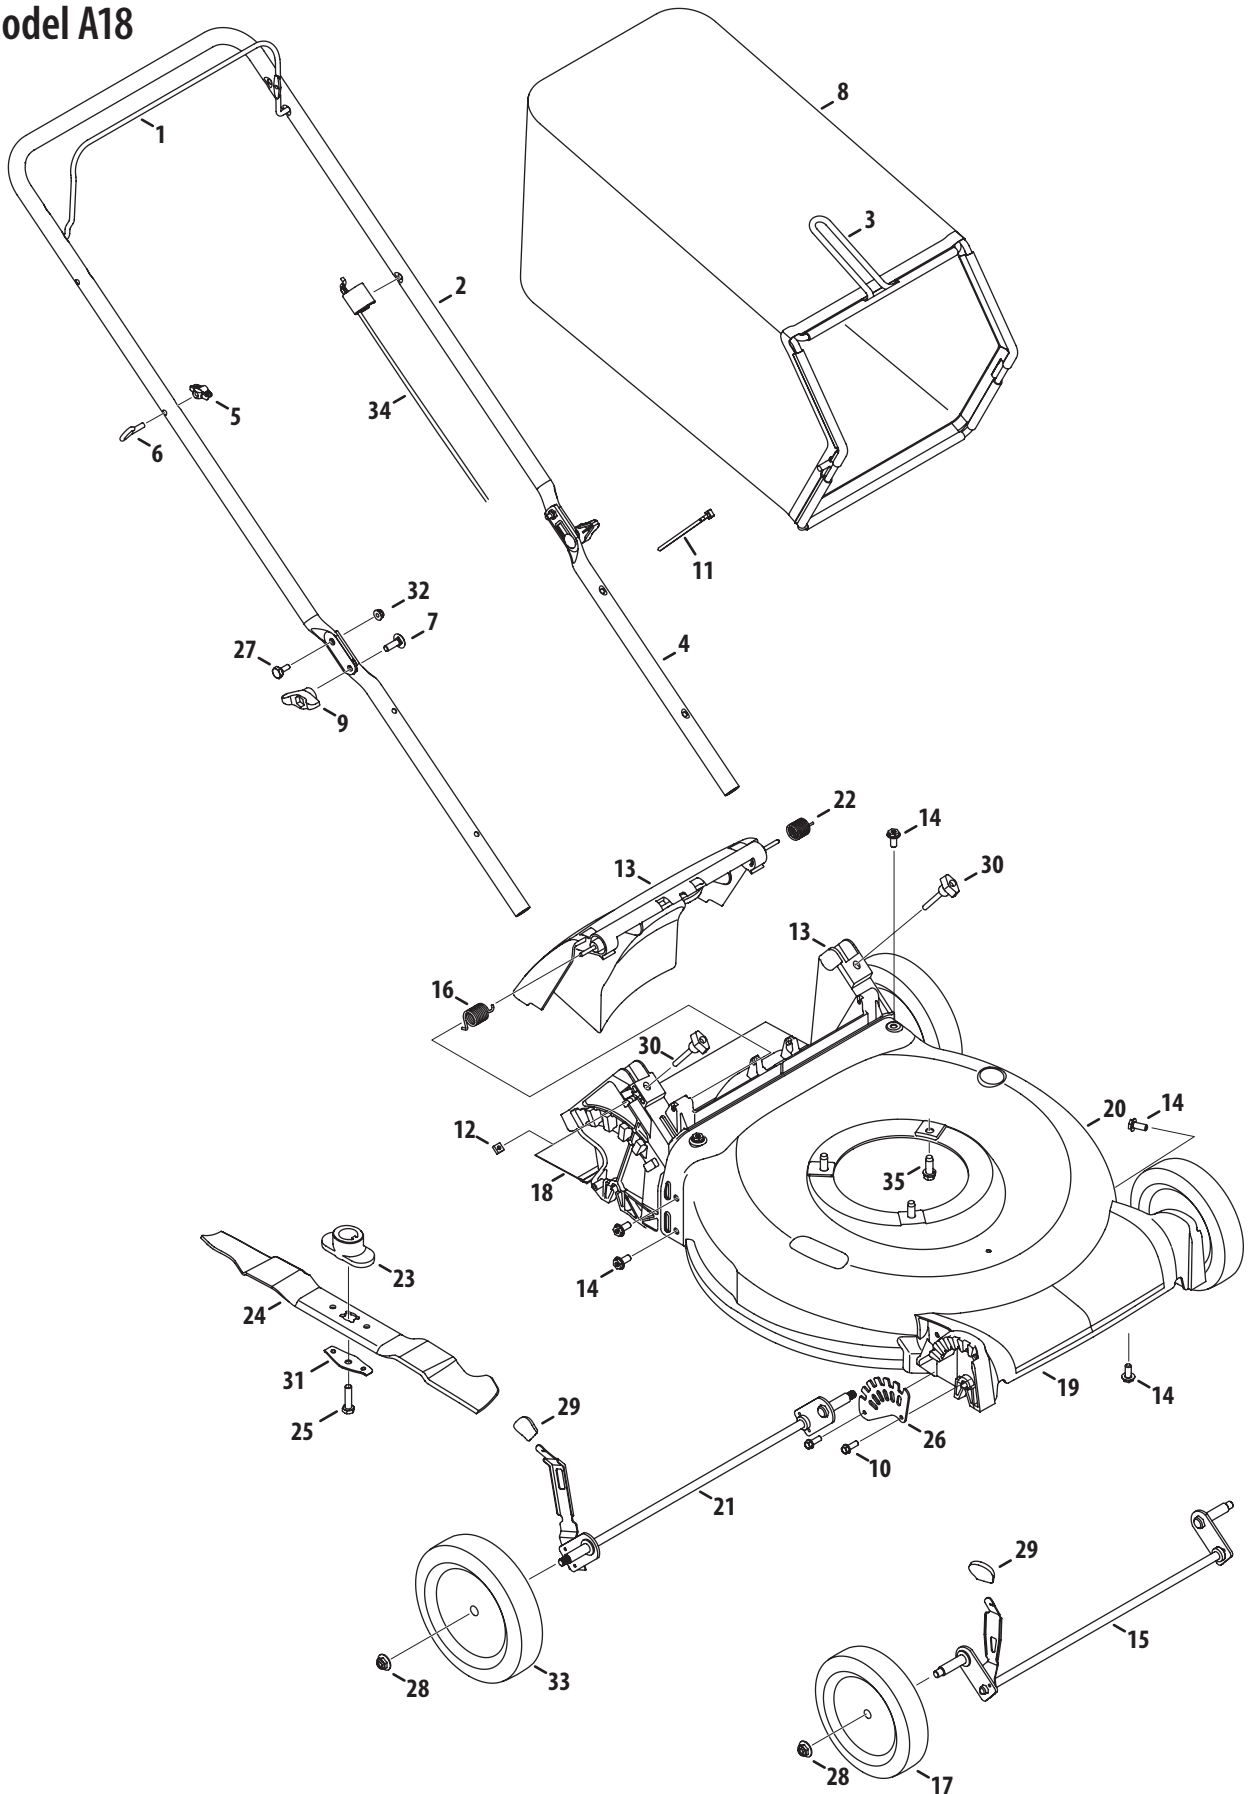

Model A18

Ref No.	Part Number	Description
1	747-05184	Blade Control
2	749-04680-0637	Upper Handle
3	747-05226-0637	Grass Catcher Frame
4	749-04608A-0637	Lower Handle
5	720-0279	Wing Nut
6	710-1205	Rope Guide
7	710-04998	Carriage Screw ,5/16-18
8	964-04116	Grass Bag
9	720-04122	Wing Knob
10	710-0895	Screw, 1/4-15 x .750
11	725-0157	Cable Tie
12	712-04222	Nut, Sq., 1/4-20
13	631-04369	Rear Discharge Door Assembly
14	710-04995	Screw, 5/16-14 x .750
15	911-04148A	Front Axle Assembly
16	732-04673	Torsion Spring - RH
17	734-1988	Front Wheel
18	731-07203	Trail Shield
19	731-07174	Front Cover
20	787-01781	Deck - 21"
21	911-04149	Rear Axle Assembly
22	732-04674	Torsion Spring - LH
23	748-0376E	Blade Adapter
24	942-0741A	Mulching Blade
25	710-1044	Screw , 3/8-24 x 1.50
26	787-01818-0637	Front Height Adjuster Plate
27	738-04419A	Slidr. Screw, .375 x .126 x 1/4-20
28	712-04217	Flange Lock Nut, 3/8-16
29	720-04130	Adjustment Lever Knob
30	720-04123	Wing Nut
31	736-0524B	Blade Bell Support
32	712-04064	Nut, Flange Lock, 1/4-20
33	734-1987	Rear Wheel
34	946-04661	Control Cable
35	710-0654A	TT Sems Screw, 3/8-16 x 1.0