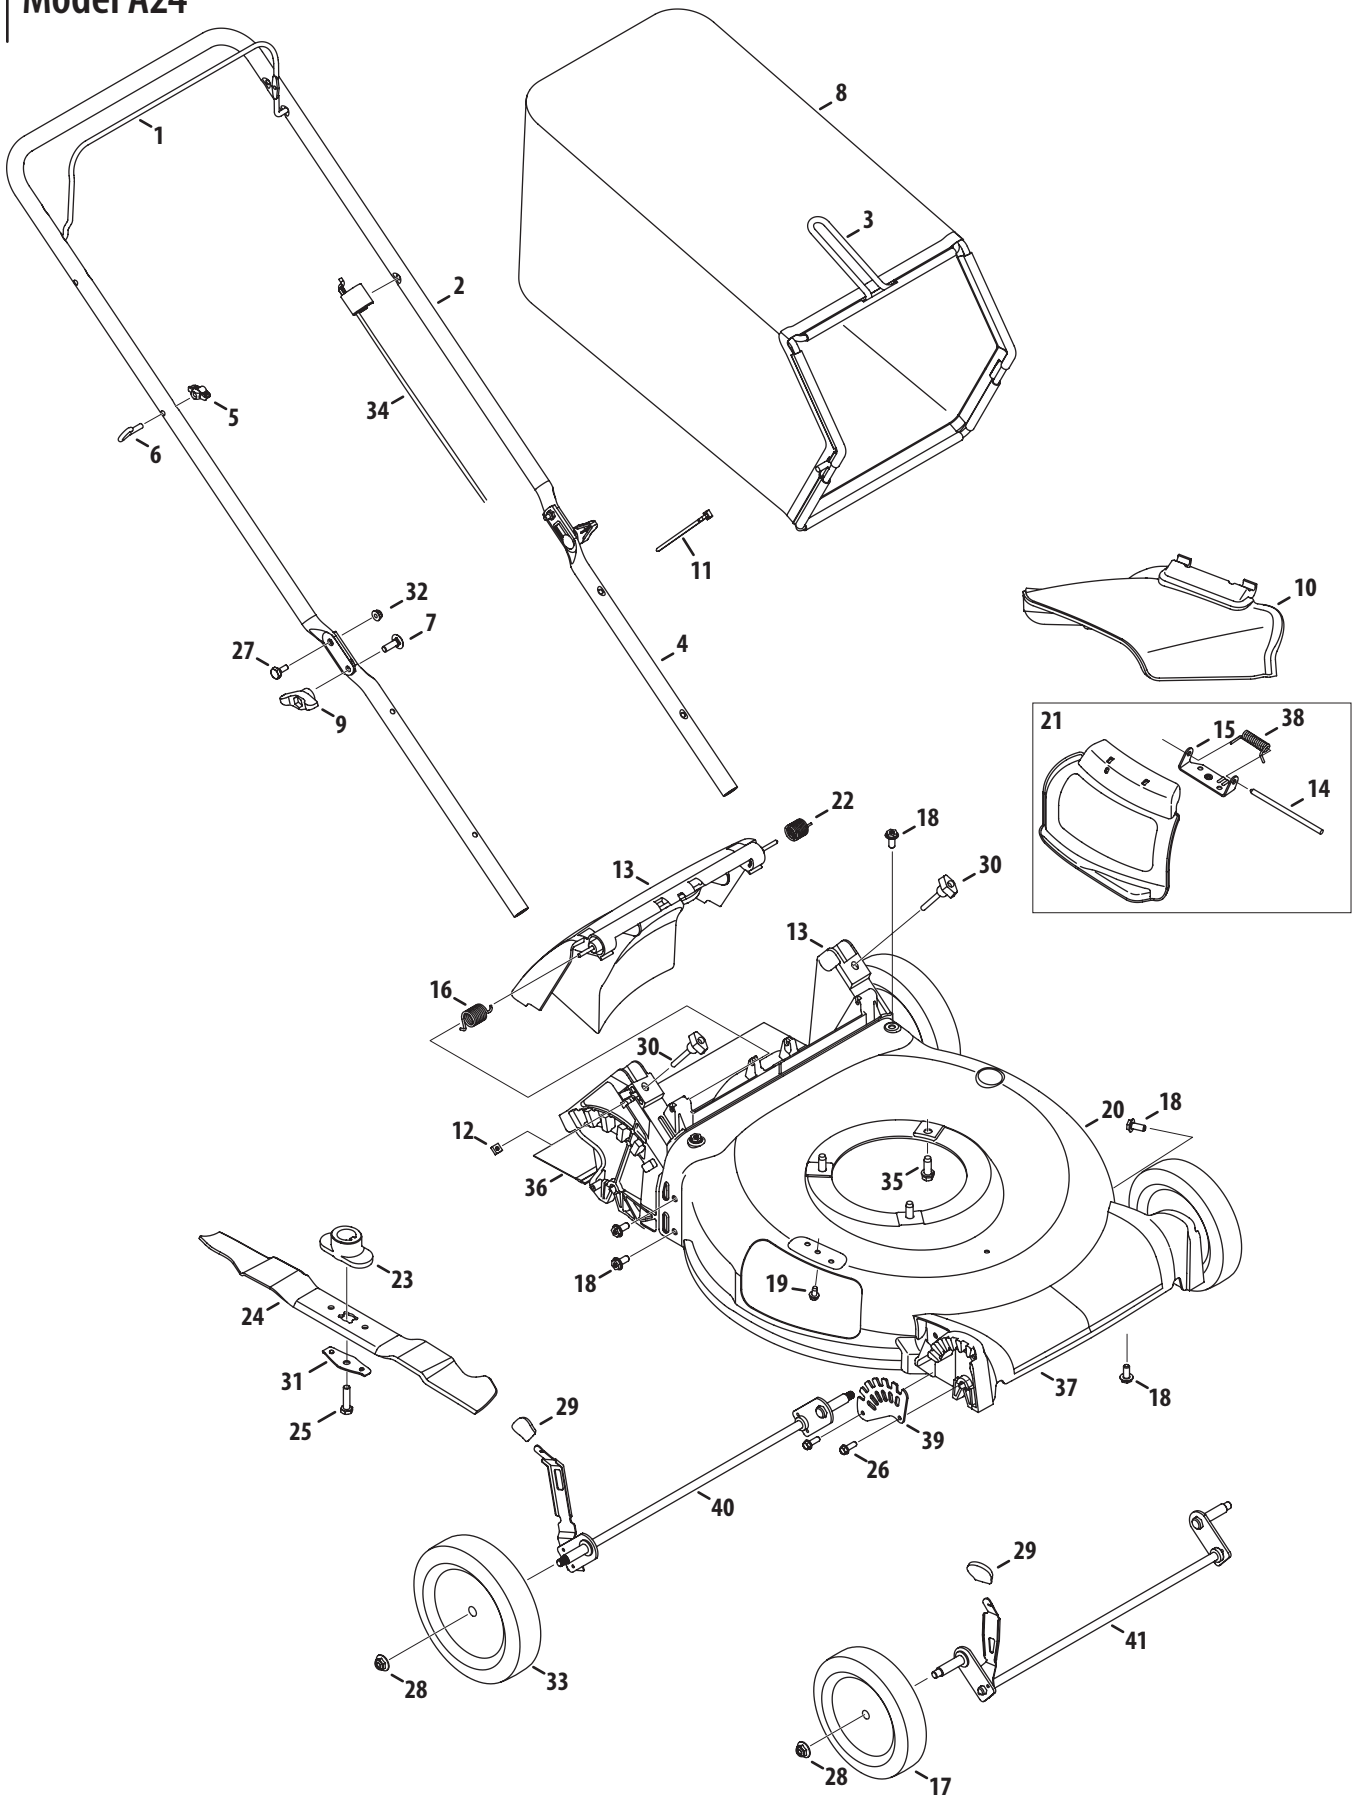

Model A24

Ref No.	Part Number	Description
1	747-05184	Blade Control
2	749-04681-0637	Upper Handle
3	747-05226-0637	Grass Catcher Frame
4	749-04608A-0637	Lower Handle
5	720-0279	Wing Nut
6	710-1205	Rope Guide
7	710-04998	Carriage Screw ,5/16-18
8	964-04116	Grass Bag
9	720-04122	Wing Knob
10	731-07486	Side Chute
11	725-0157	Cable Tie
12	712-04222	Nut, Sq., 1/4-20
13	631-04369	Rear Discharge Door Assembly
14	747-0710	Hinge Pin
15	787-01779	Chute Deflector Bracket
16	732-04673	Torsion Spring - RH
17	734-1988	Front Wheel
18	710-04995	Screw, 5/16-14 x .750
19	710-05073	Screw, 1/4-20 x .500
20	787-01776-0709	Deck, 21"
21	987-02516	Hinged Mulch Plug Assembly

Ref No.	Part Number	Description
22	732-04674	Torsion Spring - LH
23	748-04096	Blade Adapter
24	942-0741A	Mulching Blade
25	710-1044	Screw , 3/8-24 x 1.50
26	710-0895	Screw, 1/4-15 x .750
27	738-04419A	Sldr. Screw, .375 x .126 x 1/4-20
28	712-04217	Flange Lock Nut, 3/8-16
29	720-04130	Adjustment Lever Knob
30	720-04123	Wing Nut
31	736-0524B	Blade Bell Support
32	712-04064	Nut, Flange Lock, 1/4-20
33	734-1987	Rear Wheel
34	946-04661	Control Cable
35	710-0654A	TT Sems Screw, 3/8-16 x 1.0
36	731-07203	Trail shield
37	731-07078	Front Cover
38	732-1014	Torsion Spring
39	787-01818-0637	Front Height Adjuster Plate
40	911-04149	Rear Axle Assembly
41	911-04148A	Front Axle Assembly