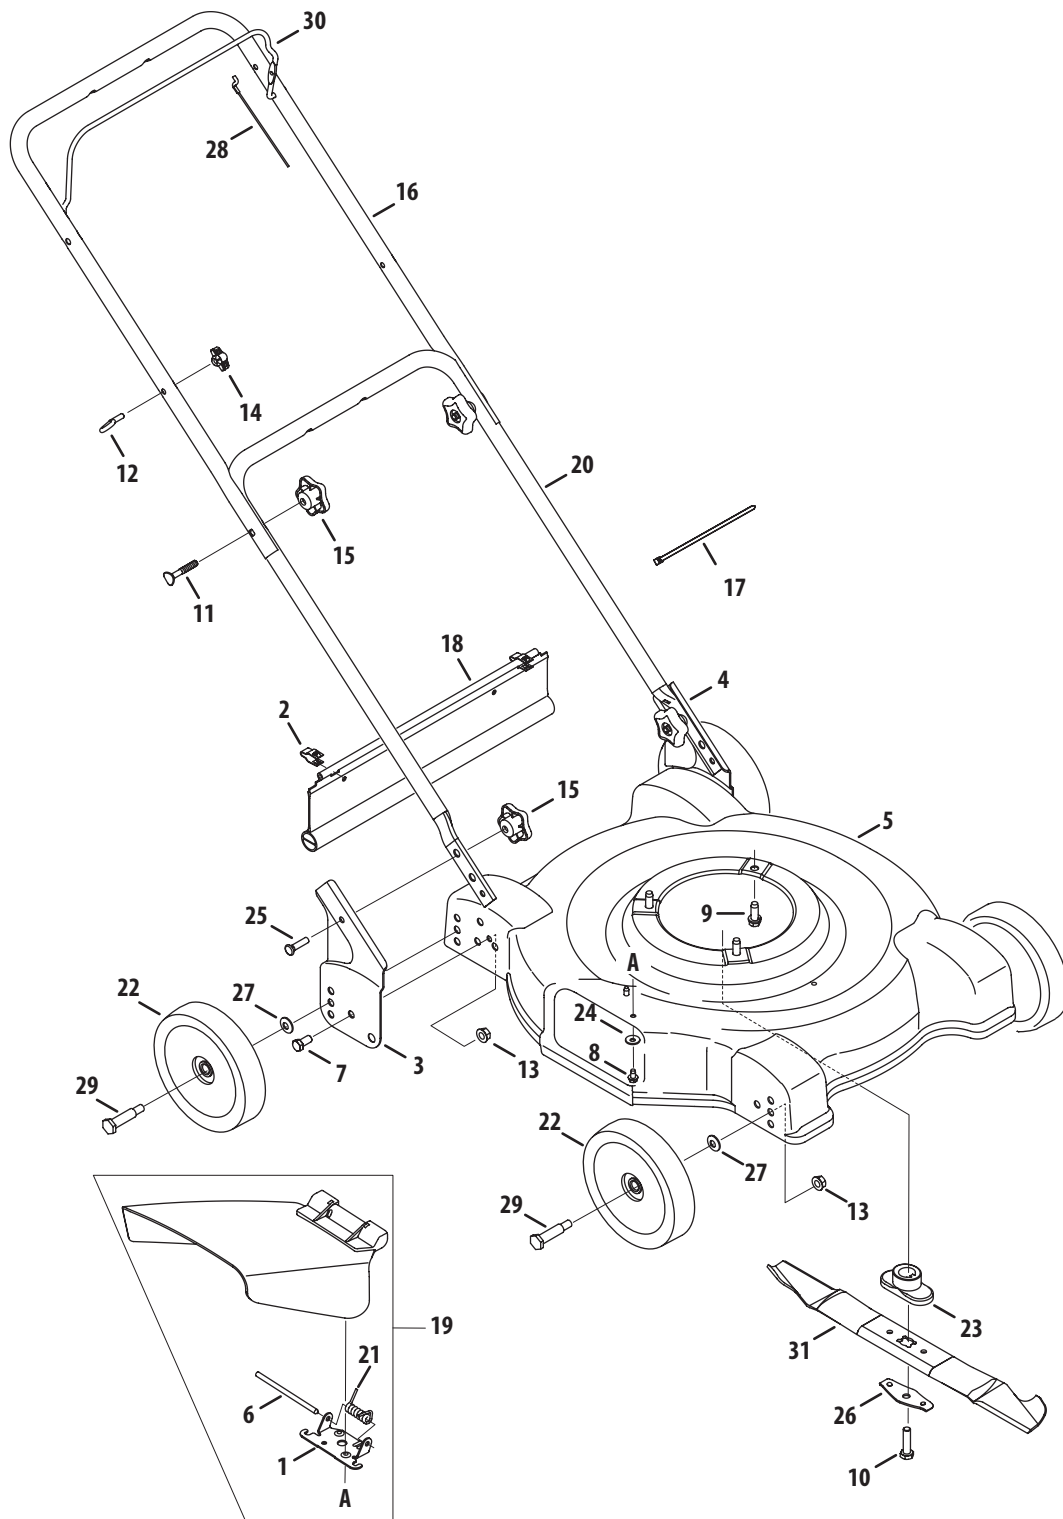

Model Series 070

Ref.	Part Number	Description
1	17032A	Chute Hinge
2	732-04631	Hinge Clip
3	687-02145-0637	Handle Bracket Assembly - RH
4	687-02144-0637	Handle Bracket Assembly - LH
5	787-01756A	Deck Assembly, 22"
6	747-0710	Hinge Pin
7	710-0216	Hex Cap Screw 3/8-16 x .75
8	710-0599	TT Screw 1/4-20 x 0.5"
9	710-0654A	TT Screw 3/8-16 x 1.0
10	710-1044	Hex Cap Screw 3/8-24 x 1.5
11	710-1174	Carriage Bolt 5/16-18 x 2.0
12	710-1205	Eye Bolt
13	712-04065	Lock Nut 3/8-16
14	720-0279	Wing Nut
15	720-04072A	Star Knob
16	749-1092A-0637	Upper Handle
17	725-0157	Cable Tie
18	731-06952	Trail Shield
19	931-1034B	Hinged Chute Deflector Assembly
20	749-04037	Lower Handle
21	732-1014	Torsion Spring
22	734-04063	Wheel
23	748-0376E	Blade Adapter
24	736-0270	Bell Washer .265 ID x .75 OD
25	710-1694	Clinch Stud
26	736-0524B	Blade Bell Support
27	736-0105	Bell Washer, .375 x .870 x .063
28	946-0957	Blade Control Cable - 37.25"
29	938-0533	Shoulder Screw, .498 x 1.635
30	747-1161A-0637	Blade Control
31	942-0642A	Standard Blade, 22"