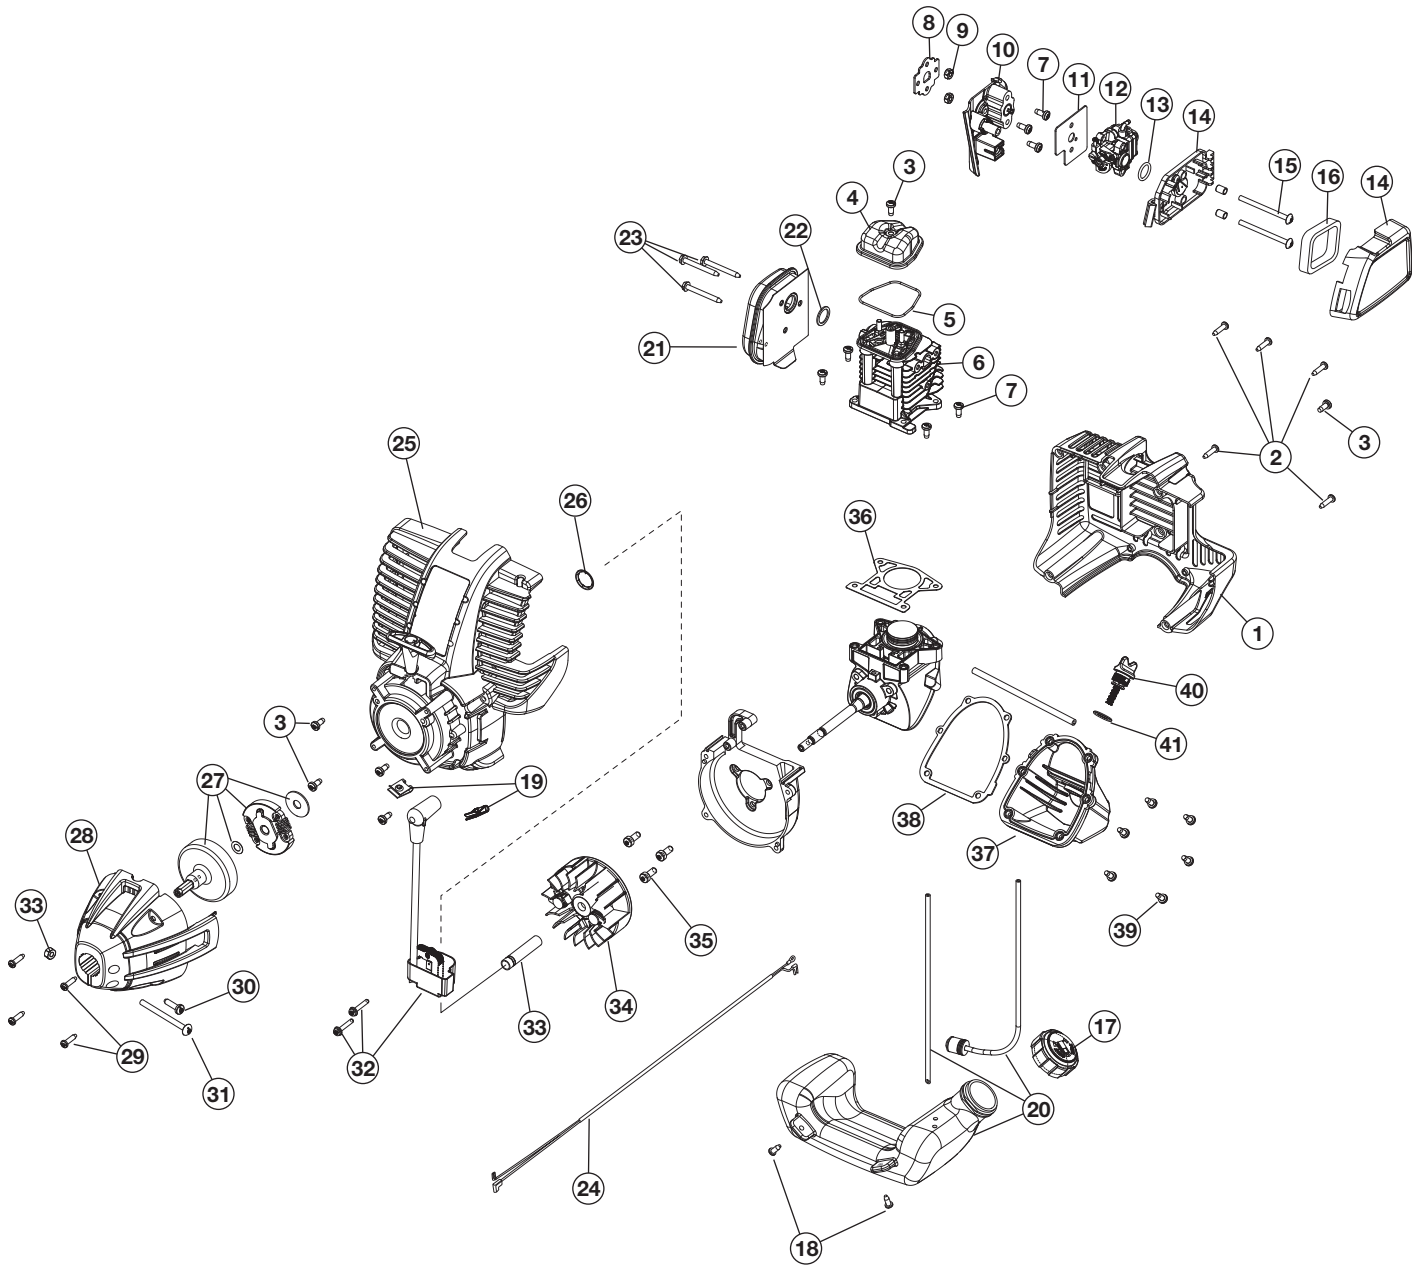

REPLACEMENT PARTS - MODEL Y144
4-CYCLE GAS CULTIVATOR
PPN 21AA144R900

REPLACEMENT PARTS - MODEL Y144

4-CYCLE GAS CULTIVATOR

PPN 21AA144R900

<u>Item</u>	<u>Part No.</u>	<u>Description</u>	<u>Item</u>	<u>Part No.</u>	<u>Description</u>
1	753-05998	Engine Cover	26	753-04288	Push Nut
2	791-181345	Screw	27	753-06281	Clutch Assembly
3	753-05377	Screw	28	753-05446	Clutch Cover Assembly (includes 29-31)
4	753-05209	Valve Cover	29	791-181345	Cover Screw
5	753-05210	Valve Cover Gasket	30	753-04466	Anti-Rotation Screw
6	753-05438	Cylinder Assembly (includes 5, 7 & 36)	31	753-04291	Clamping Screw Assembly
7	791-181003	Cylinder Screw	32	753-05243	Ignition Module Assembly
8	753-05247	Insulator Gasket	33	753-05078	Spacer
9	753-05248	Nut	34	753-05240	Flywheel
10	753-05452	Insulator (includes 11)	35	791-181861	Shroud Screw
11	753-05439	Carburetor Gasket	36	791-182374	Cylinder Gasket
12	753-1225	Carburetor w/Primer	37	791-182377	Oil Pan (includes 38 & 39)
13	791-181751	Carburetor O-Ring	38	791-181018	Oil Pan Gasket
14	753-05995	Air Filter Cover Assembly (includes 16)	39	791-181020	Oil Pan Screw
15	753-05253	Air Filter Mounting Screw	40	791-182378	Dipstick Assembly (includes 41)
16	753-05996	Air Filter	41	791-182290	O-Ring
17	753-05289	Fuel Cap	*	753-05784	Spark Plug
18	791-181930	Screw	*	753-05450	Shortblock Assembly (includes 3-7 & 32-41)
19	791-182366	Clip Nut			
20	753-05443	Fuel Tank Assembly (includes 17)			
21	753-05997	Muffler Assembly (includes 22 & 23)			
22	753-05244	Muffler Gasket			
23	753-05246	Muffler Mounting Screw			
24	753-04039	Lead Wire			
25	753-06306	Starter Housing Assembly (includes 3)			
			*		Items Not Shown