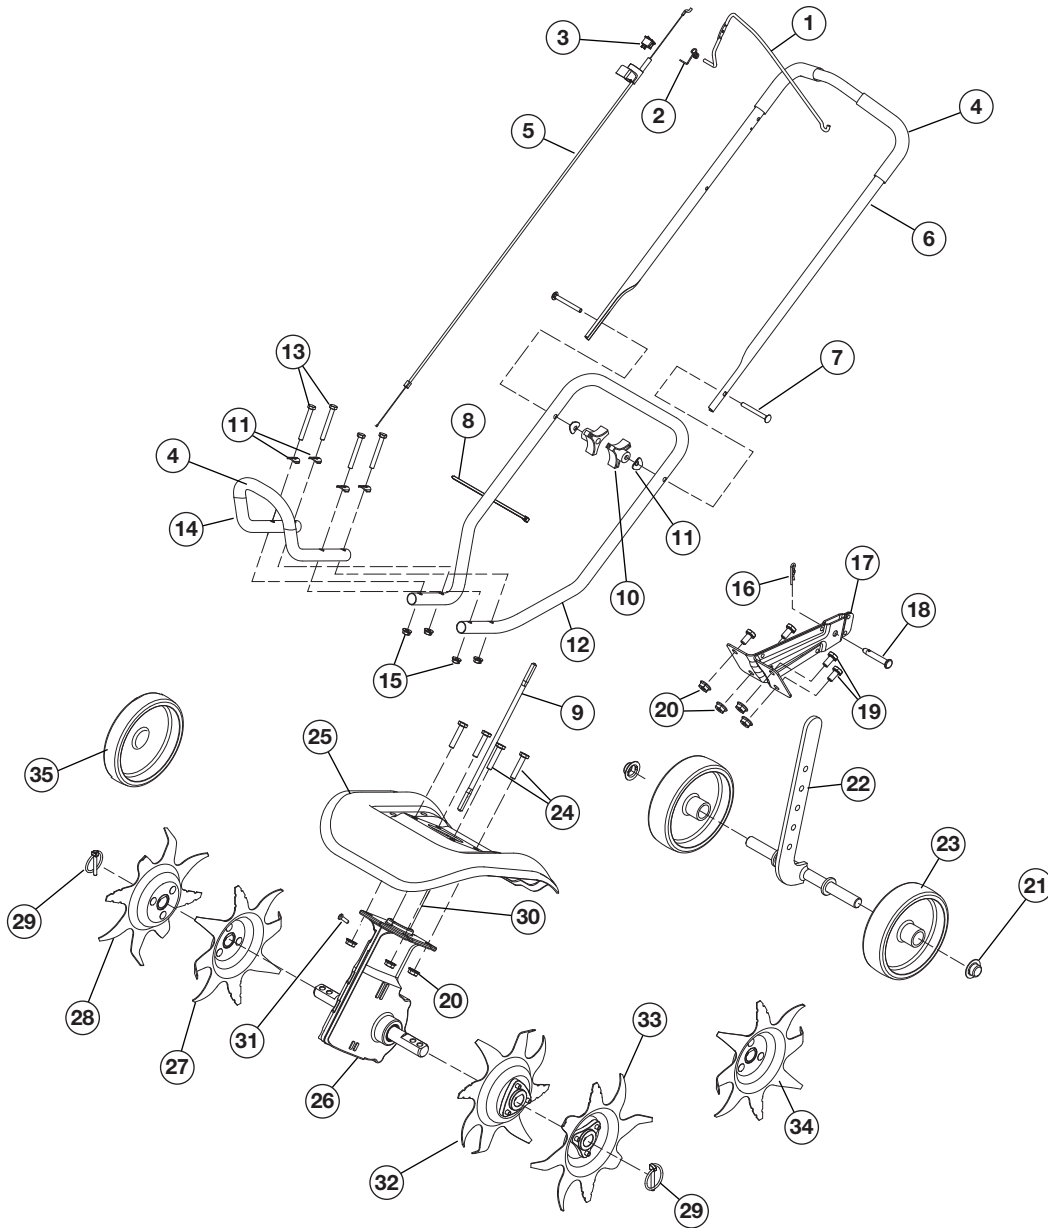

REPLACEMENT PARTS - MODEL Y144

4-CYCLE GAS CULTIVATOR

PPN 21AA144R900

Item	Part No.	Description
------	----------	-------------

1	753-04042	Throttle Control
2	753-05940	Torsion Spring
3	791-182405	On/Off Switch
4	753-04044	Foam Grip
5	753-06050	Throttle Cable
6	753-04498	Upper Handle
7	791-182899	Bolt
8	753-04049	Cable Tie
9	753-04499	Flex Shaft
10	791-182677	Knob
11	753-04052	Shoulder Washer
12	753-04053	Lower Handle
13	753-04054	Screw
14	753-04055	Front Handle
15	753-04056	Lock Nut
16	753-04057	Cotter Pin
17	753-04058	Tailpiece Bracket Assembly
18	753-04059	Clevis Pin

Item	Part No.	Description
------	----------	-------------

19	753-04060	Cap Screw
20	753-04061	Lock Nut
21	753-04062	Cap Push
22	753-04063	Wheel Support Bracket Assembly
23	753-04501	Wheel
24	753-05001	Cap Screw
25	753-04502	Tine Shield
26	753-04075	Gear Box Assembly
27	753-04071	Tine (Outer)
28	753-04072	Tine (Inner)
29	753-04070	Click Pin
30	753-05469	Drive Shaft Housing
31	791-180288	Sleeve Retaining Bolt
32	753-04073	Tine (Outer)
33	753-04074	Tine (Inner)
34	753-04069	Edger Tine
35	753-04068	Edger Wheel