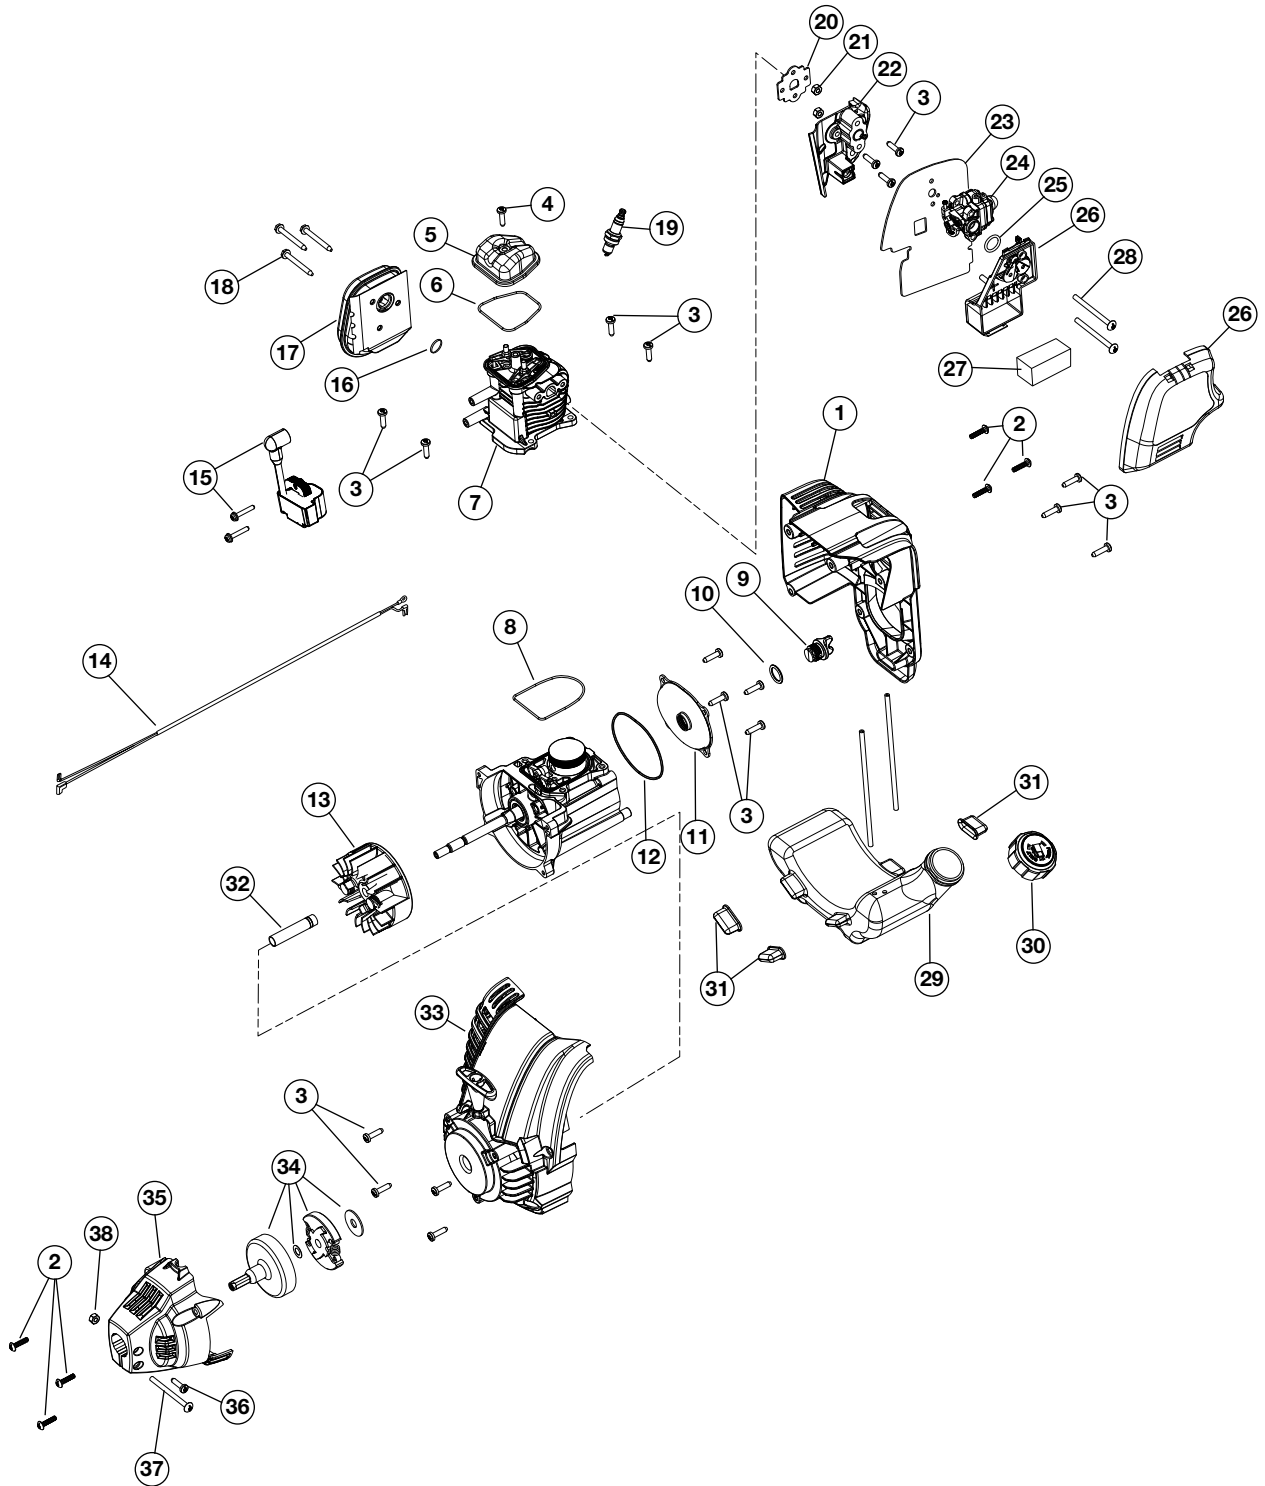

REPLACEMENT PARTS - MODEL TB590 EC
4-CYCLE BRUSHCUTTER
PPN 41BDT59C966

REPLACEMENT PARTS - MODEL TB590 EC

4-CYCLE BRUSHCUTTER

PPN 41BDT59C966

<u>Item</u>	<u>Part No.</u>	<u>Description</u>	<u>Item</u>	<u>Part No.</u>	<u>Description</u>
1	753-06134	Engine Cover Assembly (includes 2 & 3)	21	753-05248	Nut
2	753-04595	Cover Screw	22	753-05249	Insulator
3	753-05377	Housing Screw	23	753-05366	Carburetor Gasket
4	791-181025	Rocker Cover Screw	24	753-06220	Carburetor
5	753-05209	Rocker Cover	25	791-181751	O-Ring
6	753-05210	Rocker Cover O-Ring	26	753-05252	Air Cleaner Cover Assembly (includes 27)
7	753-06223	Cylinder Assembly (includes 3-6 & 8)	27	753-05254	Air Filter
8	753-05232	Cylinder O-Ring	28	753-05253	Screw
9	753-05408	Oil Plug (includes 10)	29	753-06240	Fuel Tank Assembly w/Fuel Lines (includes 30)
10	791-182290	Oil Plug O-Ring	30	753-1229	Fuel Cap
11	753-06111	Crankcase Cover	31	753-05259	Fuel Tank Pads
12	753-05238	Crankcase Cover O-ring	32	753-05078	Spacer
13	753-06221	Flywheel Assembly	33	753-06226	Starter Housing Assembly (includes 3)
14	753-05264	Lead Wires	34	753-06281	Clutch Drum Assembly
15	753-05243	Module Assembly	35	753-05263	Clutch Cover (includes 2)
16	753-05244	Muffler Gasket	36	791-182519	Anti-Rotation Screw
17	753-05245	Muffler Assembly (includes 16 & 18)	37	753-04003	Clamp Screw
18	753-05246	Muffler Screw	38	791-180217	Nut
19	753-05784	Spark Plug	*	753-05297	Spark Arrestor Assembly
20	753-05247	Insulator Gasket	*	753-06225	Shortblock Assembly (includes 3-8, 13, 15 & 19)