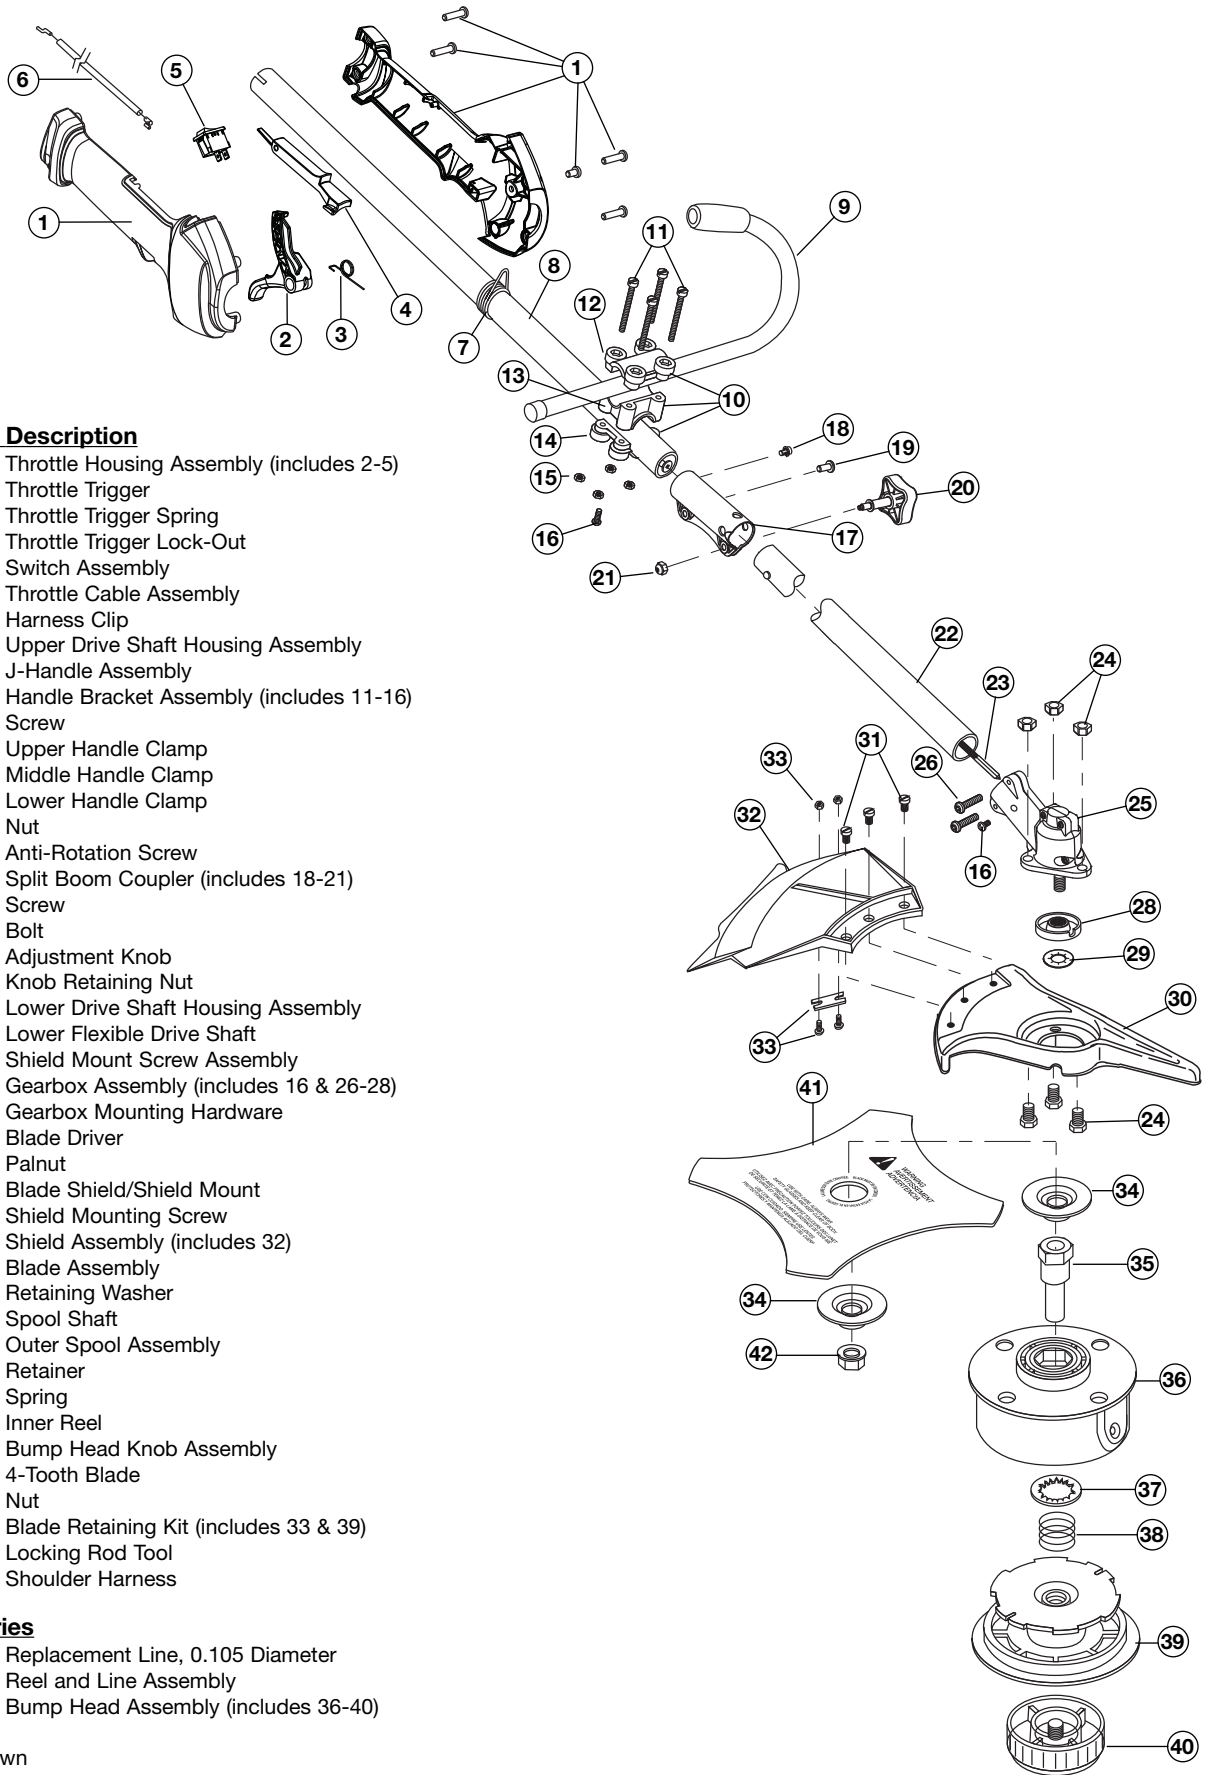

REPLACEMENT PARTS - MODEL TB590 EC 4-CYCLE BRUSHCUTTER PPN 41BDT59C966

Item	Part No.	Description
1	753-05192	Throttle Housing Assembly (includes 2-5)
2	753-04991	Throttle Trigger
3	753-05007	Throttle Trigger Spring
4	753-05171	Throttle Trigger Lock-Out
5	791-182405	Switch Assembly
6	753-05270	Throttle Cable Assembly
7	791-610327	Harness Clip
8	753-04236	Upper Drive Shaft Housing Assembly
9	791-181099	J-Handle Assembly
10	791-683295	Handle Bracket Assembly (includes 11-16)
11	791-181811	Screw
12	791-181812	Upper Handle Clamp
13	791-181813	Middle Handle Clamp
14	791-181814	Lower Handle Clamp
15	791-181815	Nut
16	791-182519	Anti-Rotation Screw
17	753-1190	Split Boom Coupler (includes 18-21)
18	791-182057	Screw
19	791-181617	Bolt
20	791-181951	Adjustment Knob
21	753-04386	Knob Retaining Nut
22	753-04504	Lower Drive Shaft Housing Assembly
23	753-05267	Lower Flexible Drive Shaft
24	791-182200	Shield Mount Screw Assembly
25	791-182193	Gearbox Assembly (includes 16 & 26-28)
26	791-182195	Gearbox Mounting Hardware
27	791-182196	Blade Driver
28	753-04348	Palnut
29	791-147492	Blade Shield/Shield Mount
30	791-683304	Shield Mounting Screw
31	753-1191	Shield Assembly (includes 32)
32	791-682061	Blade Assembly
33	791-147490	Retaining Washer
34	791-612483	Spool Shaft
35	791-683301	Outer Spool Assembly
36	791-612026	Retainer
37	791-610636B	Spring
38	791-147495	Inner Reel
39	791-180814B	Bump Head Knob Assembly
40	791-145873B	4-Tooth Blade
41	791-181699	Nut
*	791-180014B	Blade Retaining Kit (includes 33 & 39)
*	791-613226	Locking Rod Tool
*	791-682075B	Shoulder Harness