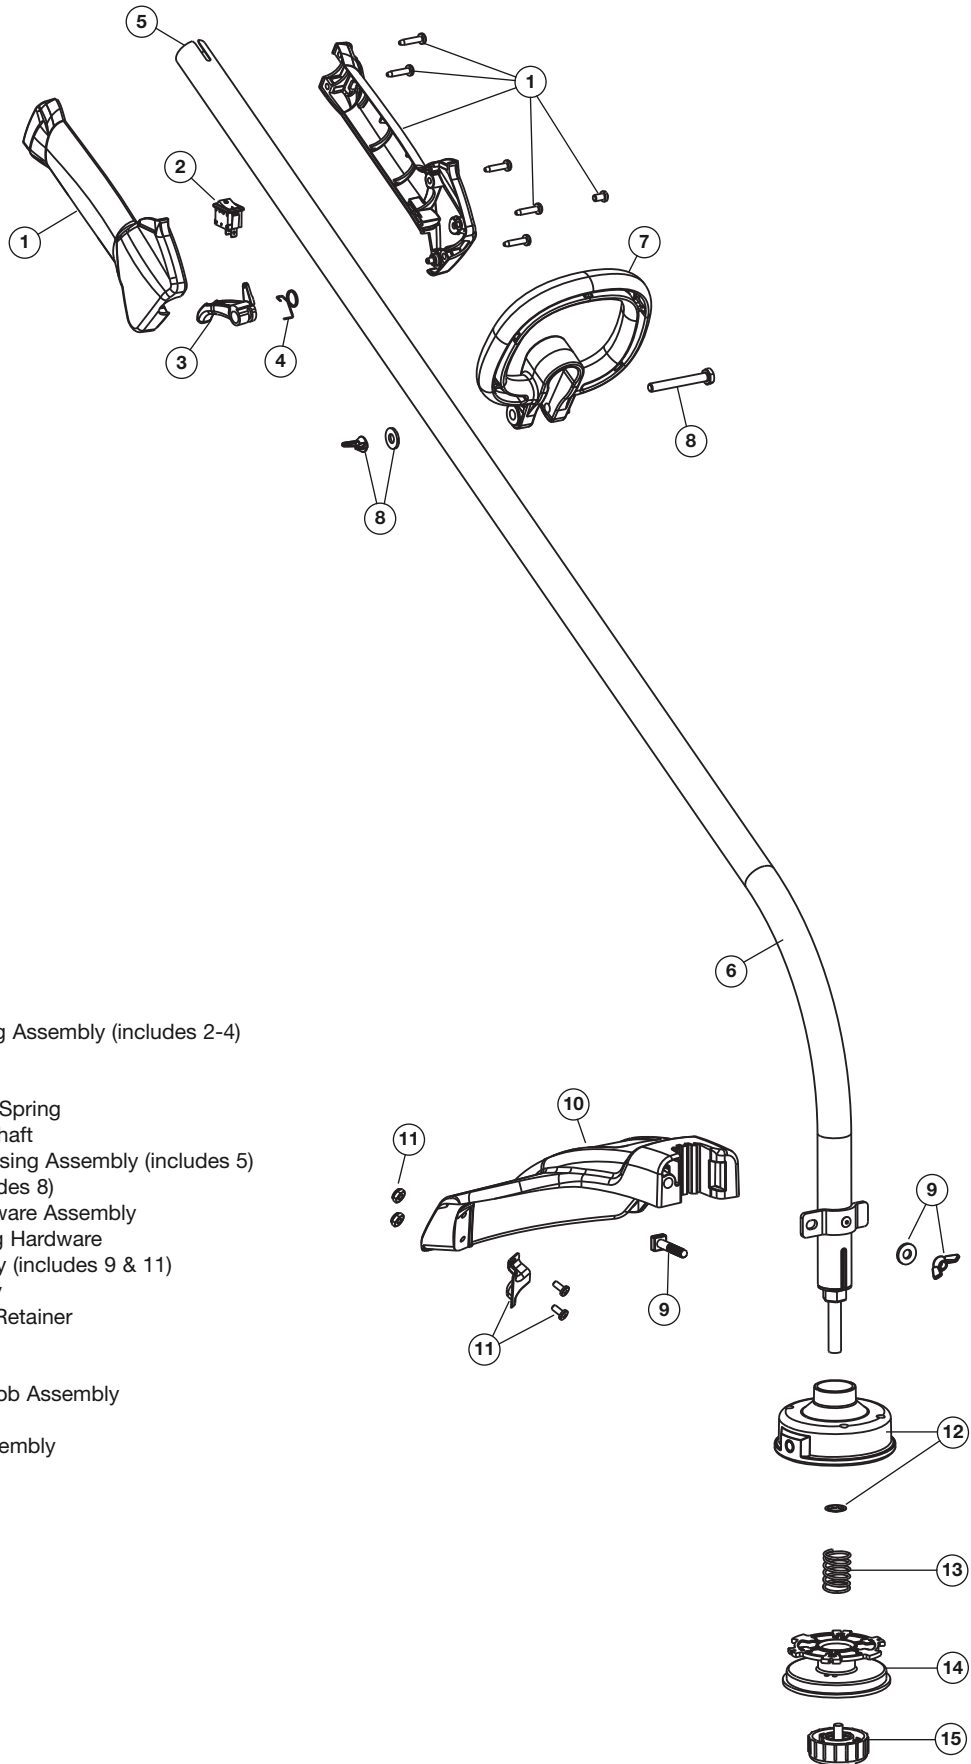

REPLACEMENT PARTS - MODEL BL110
2-CYCLE GAS TRIMMER
 PPN 41AD110G965

Item	Part No.	Description
1	753-04234	Throttle Housing Assembly (includes 2-4)
2	791-182405	Switch
3	753-04119	Throttle Trigger
4	791-182690	Throttle Trigger Spring
5	753-06065	Flexible Drive Shaft
6	753-05748	Drive Shaft Housing Assembly (includes 5)
7	753-06198	D-Handle (includes 8)
8	753-06199	D-Handle Hardware Assembly
9	753-04282	Shield Mounting Hardware
10	753-06200	Shield Assembly (includes 9 & 11)
11	753-05033	Blade Assembly
12	753-04284	Outer Spool w/Retainer
13	791-610317B	Spring
14	753-1155	Inner Reel
15	791-153066B	Bump Head Knob Assembly
*	791-153577B	Reel & Line Assembly
*		Items Not Shown