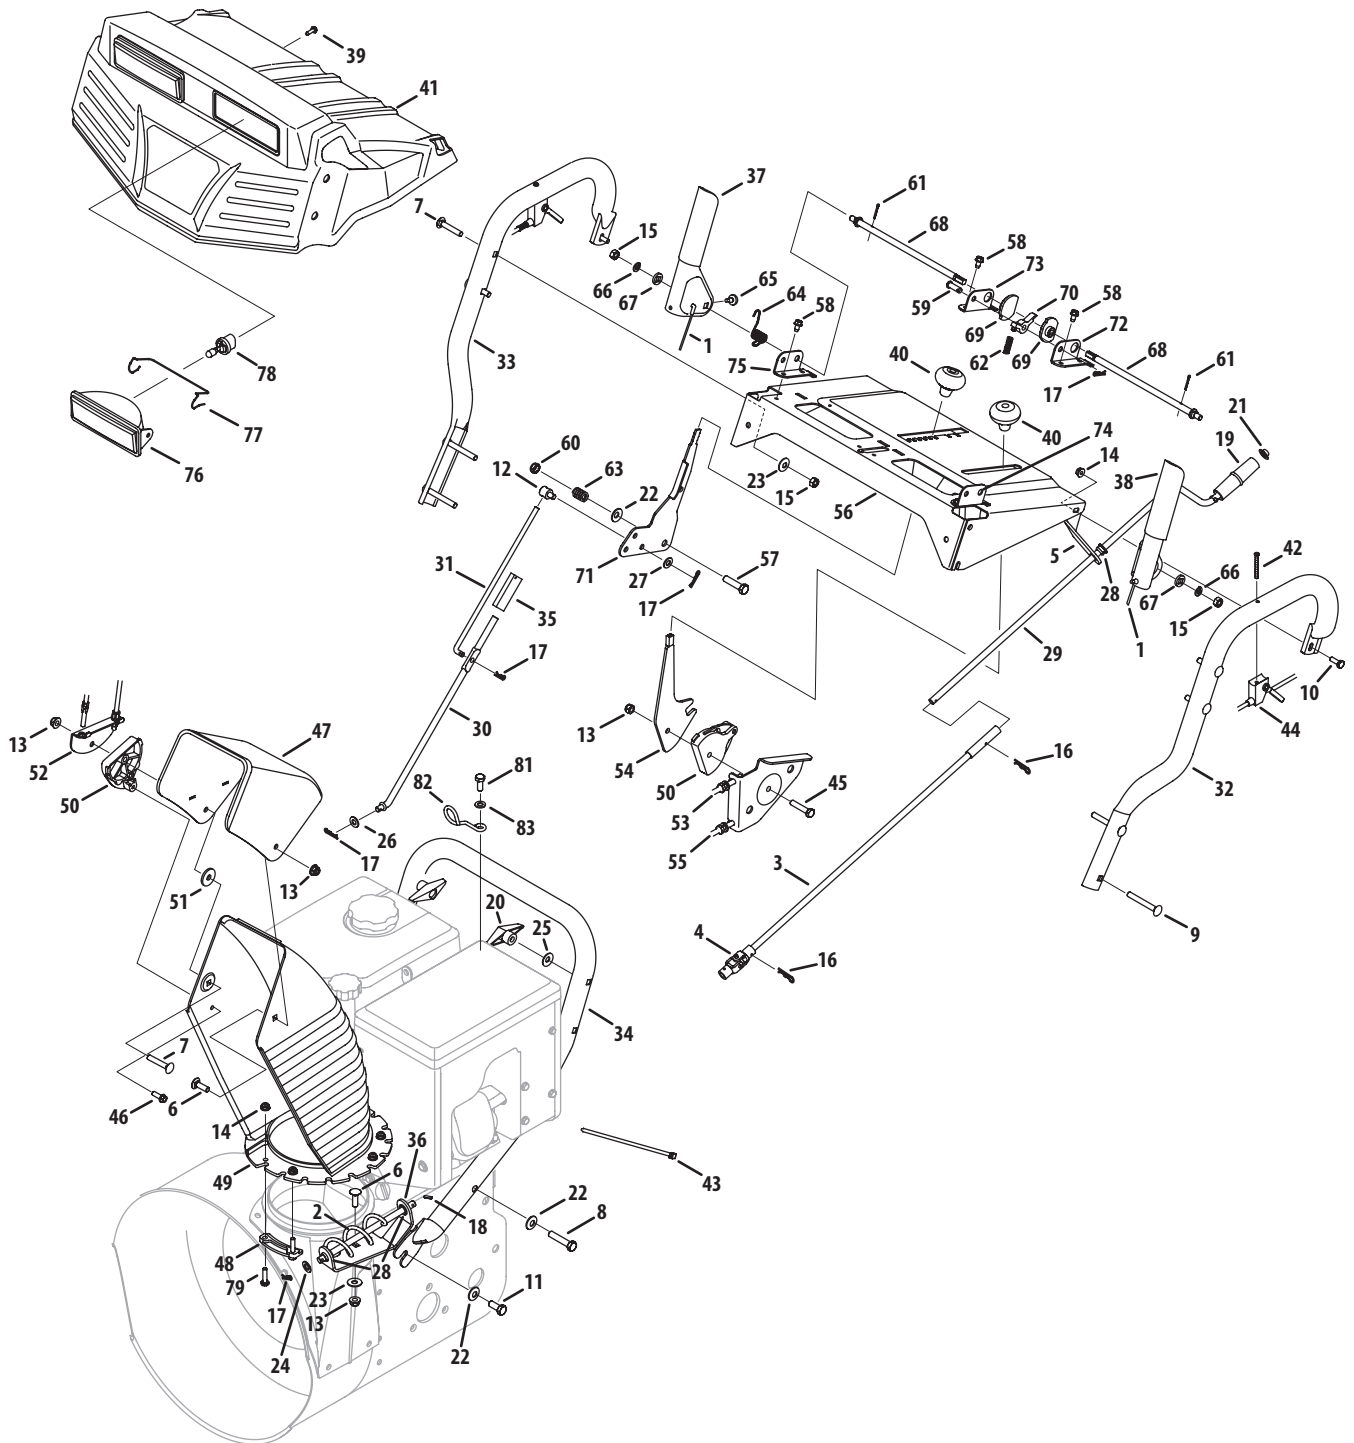

Handles, Handle Panel & Discharge Chute

Handles, Handle Panel & Discharge Chute

Ref.	Part Number	Description
1.	646-0012	Cable Ass'y, Auger/Drive
2.	684-04308A	Chute Crank Assembly
3.	684-04309A-0637	Chute Crank Rod Assembly
4.	684-04350	Joint Block Assembly
5.	705-5266-0637	Chute Crank Bracket
6.	710-0276	Carriage Screw, 5/16-18 x 1.0
7.	710-0458	Carriage Screw, 5/16-18 x 1.75
8.	710-04682	Hex Screw, 3/8-16 x 2.00
9.	710-0572	Carriage Screw, 5/16-18 x 2.5
10.	710-3015	Hex Screw, 1/4-20 x .75
11.	710-3118	Screw, Hex, 3/8-16 x 1.00
12.	911-0677	Ferrule, 5/16-18 x .312 Dia
13.	712-04063	Flange Lock Nut 5/16-18
14.	712-04064	Flange Lock Nut 1/4-20
15.	912-3009	Hex Lock Nut, 5/16-18 GR5
16.	914-0101	Internal Cotter Pin
17.	914-0104	Internal Cotter Pin
18.	715-04095	Spring Pin, .156 dia. x .875 Lg.
19.	720-0201A	Knob, Crank
20.	720-04072A	Wing Knob, 5/16-18
21.	926-0100	Push Cap, 3/8
22.	736-0105	Bell Wash, .375 x .87 x .063
23.	936-0159	Flat Washer, .349 x .879 x .063
24.	936-0185	Flat Wash, .375 x .738 x .063
25.	736-0242	Wash, Bell, .34 x .872 x .06
26.	936-0275	Flat Wash, .344 x .688 x .065
27.	936-3008	Flat Washer, .344 x .750 x .120
28.	941-0475	Plastic Bushing, .38 ID
29.	747-0624-0637	Upper Chute Crank Rod
30.	747-0983A	Lower Shift Rod
31.	747-0997	Upper Shift Rod
32.	749-0989A-0638	Handle, Upper LH
33.	749-0990A-0638	Handle, Upper RH
34.	749-0991-0638	Handle, Lower
35.	950-0963	Shift Rod Connector
36.	790-00329-0637	Chute Crank Bracket
37.	705-5218	Engagement Handle, RH
38.	705-5219	Engagement Handle, LH
39.	710-1003	Screw, #10-16 x .625
40.	720-04039	Shift Knob
41.	731-04069	Handle Panel, 7-Style
42.	710-1625	Screw, #10-24 x 1.75

Ref.	Part Number	Description
43.	725-0157	Cable Tie
44.	746-0950A	Trigger Control
45.	710-0805	Hex Screw 5/16-18 x 1.5
46.	710-0895	Hex Screw, 1/4-15 x .75
47.	731-0846C	Upper Chute, 6.0
48.	731-0851A	Chute Flange Keeper
49.	731-0903E	Lower Chute
50.	731-1313C	Cbl. Guide, Chute Tilt
51.	936-0231	Flat Wash, .344 x 1.125 x .12
52.	784-5594-0637	Cable Bracket
53.	746-0902	Chute Control Cable, 66"
54.	784-5604A-0637	Chute Tilt Handle
55.	746-0903	Chute Control Cable w/Clip
56.	684-0102A-0637	Handle Panel
57.	710-0459A	Hex Screw, 3/8-24 x 1.5
58.	710-0599	Hex Screw, 1/4-20 x .5
59.	711-0653	Clevis Pin, .312 x 1.0
60.	912-0116	Insert Nut, 3/8-24
61.	914-0507	Cotter Pin, 3/32 x .75
62.	732-0145	Compression Spring
63.	732-0193	Compression Spring
64.	732-0746	Torsion Spring
65.	935-0199A	Rubber Bumper
66.	936-0119	Lock Washer, 5/16
67.	736-0509	Flat Wash, .35 Sq x .72 x .134
68.	747-0877	Cam Rod
69.	748-0362	Handle Lock Cam
70.	948-0363	Handle Lock Pawl
71.	784-5619B-0637	Shift Handle
72.	784-5679-0637	Handle Support Bracket - LH
73.	784-5680-0637	Handle Support Bracket - RH
74.	784-5681	Handle Support Bracket - LH
75.	784-5682-0637	Handle Support Bracket - RH
76.	925-1672	Light Assembly
77.	747-1136	Headlight Retainer
78.	925-1658	Lamp
79.	710-0597	Hex Screw 1/4-20 x 1.0
80.	629-04010A*	Dual Light Harness
81.	710-04022	Hex Head Screw, MB-1.25
82.	732-04677	Cable Guide
83.	736-0264	Flat Washer, .330 x .630 x .0635

* Not Shown