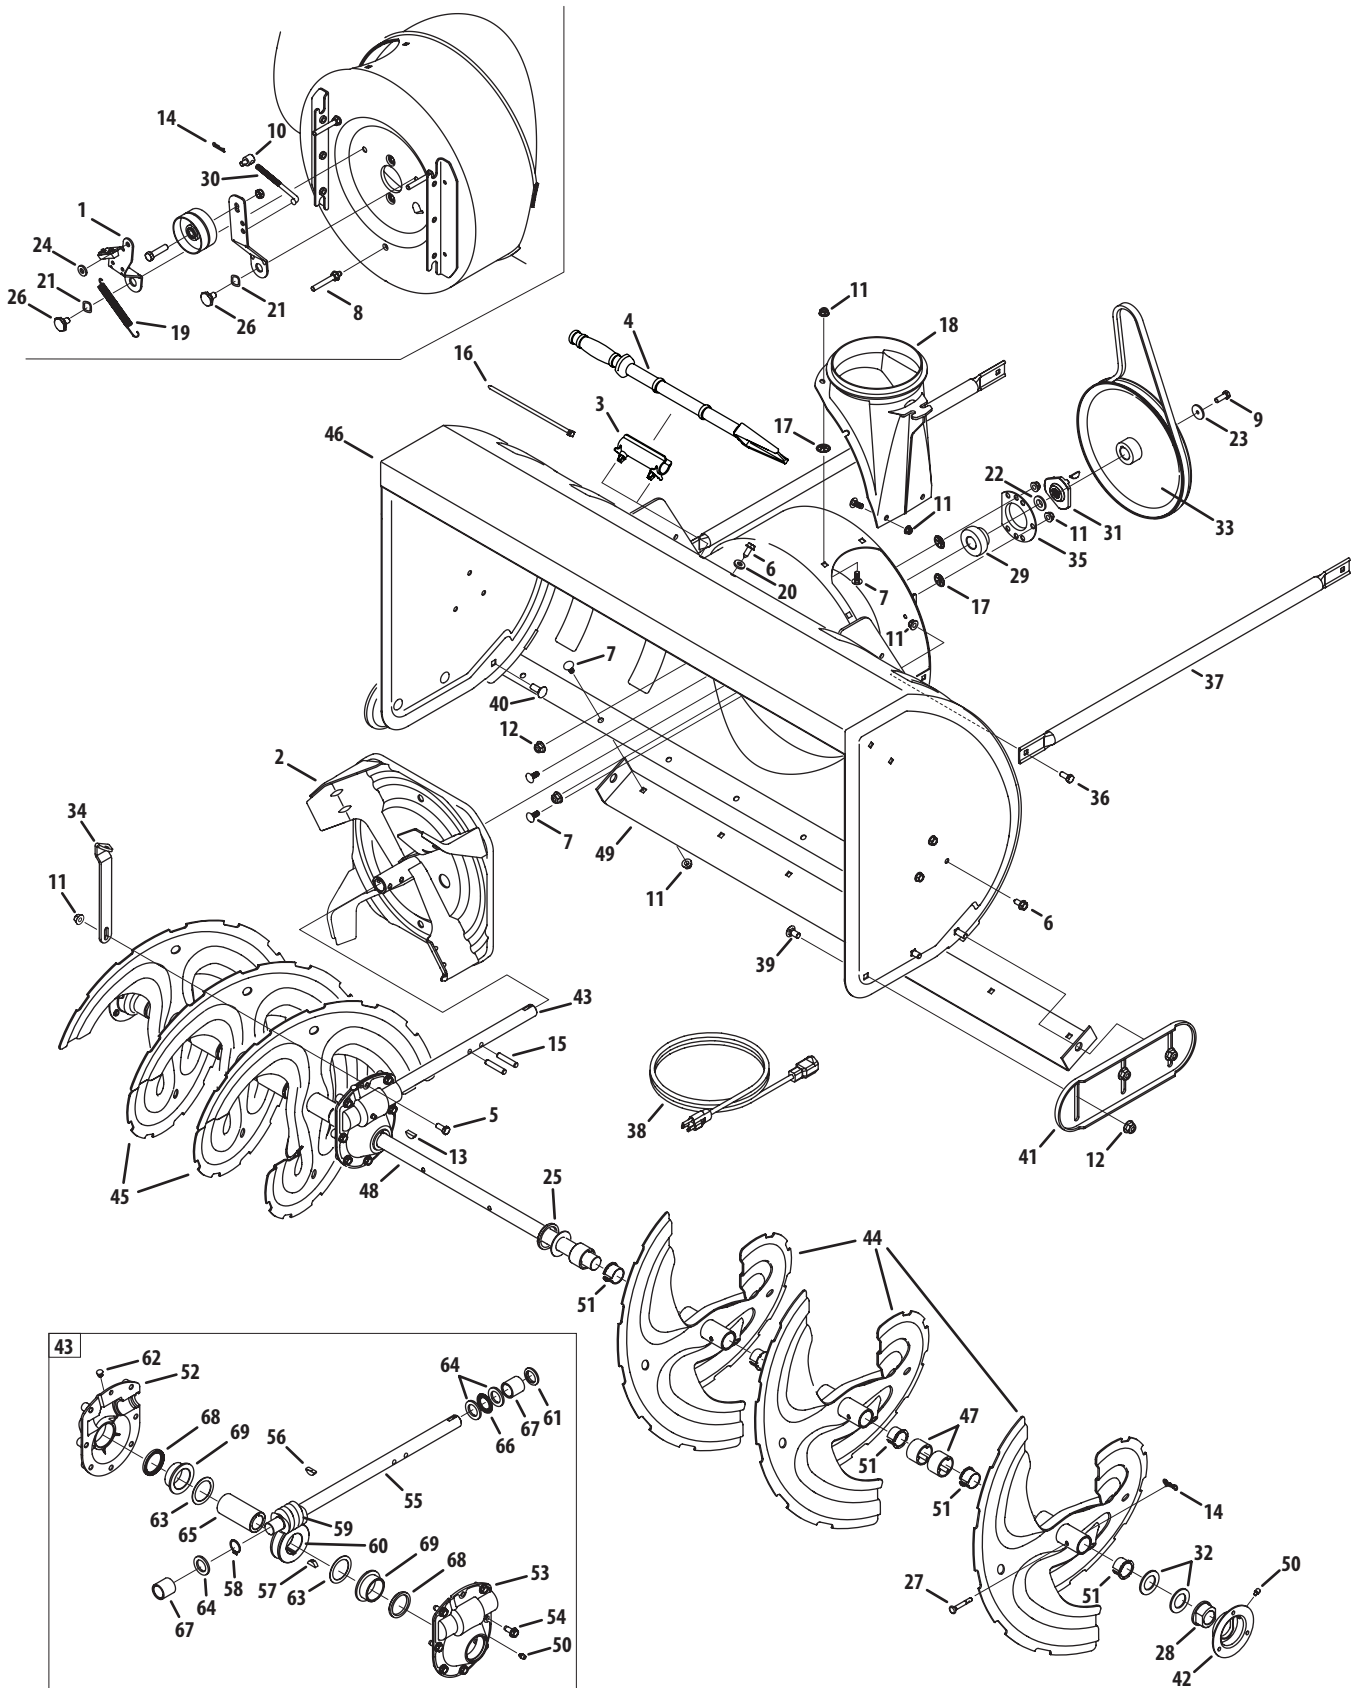

ILLUSTRATED PARTS MANUAL

Two Stage Snow Thrower — Polar Blast 4510

TROY-BILT LLC, P.O. BOX 361131 CLEVELAND, OHIO 44136-0019

Augers, Auger Housing, and Gearbox

Augers, Auger Housing, and Gearbox

Ref.	Part Number	Description
1.	918-0281A	Bracket Assembly, Auger Brake
2.	684-0090B-0637	Impeller, 16"
3.	731-2635	Clip, Mounting
4.	731-2643	Tool, Clean-out
5.	710-0376	Screw, Hex Cap, 5/16-18 x 1.0 Gr5
6.	710-04484	Screw, 5/16-18 x .750
7.	710-0451	Screw, Carriage, 5/16-18 x .75
8.	710-04606A	Screw w/Stud, 5/16-18 x .4300
9.	710-1245B	Screw, Hex Cap Lock, 5/16-24, 875
10.	911-0677	Ferrule
11.	712-04063	Nut, Hex Flange Lock, 5/16-18
12.	712-04065	Nut, Hex Flange Lock, 3/8-16
13.	914-0135	Key, Woodruff, 1/4 x 3/4
14.	714-04040	Pin, Bow-tie Cotter
15.	915-0118	Pin, Spiral, 5/16 x 1.75
16.	725-0157	Cable Tie
17.	926-04012	Nut, Push
18.	731-1696B	Adapter, Chute, 6"
19.	732-0858	Spring, Extension
20.	936-0159	Washer, Flat, .349 x .879 .063
21.	736-0174	Washer, Wave, .625 x .885 x .015
22.	736-0188	Washer, Bell., .78 x 1.49 x .06
23.	736-0505	Washer, Flat, .34 x 1.5 x .15 Ht.
24.	936-3008	Washer, .344 x .75 x .12
25.	736-3046A	Washer, 1.01 x 1.86 x .06
26.	938-0281	Screw, Shoulder, .625 x .17
27.	738-04155	Pin, Shear, .25 x 1.75
28.	741-0192	Bearing, Flange w/Flats
29.	941-04024	Bearing, Self Aligning
30.	747-0980A	Rod, Auger Idler
31.	748-04067A	Adapter, Pulley w/Pins
32.	950-04020	Spacer, 1.004 x 1.375 x .25
33.	756-04244A	Pulley, Auger Drive, 10.0
34.	790-00264A-0637	Bracket, Gear Box Support
35.	05244B	Housing, Bearing