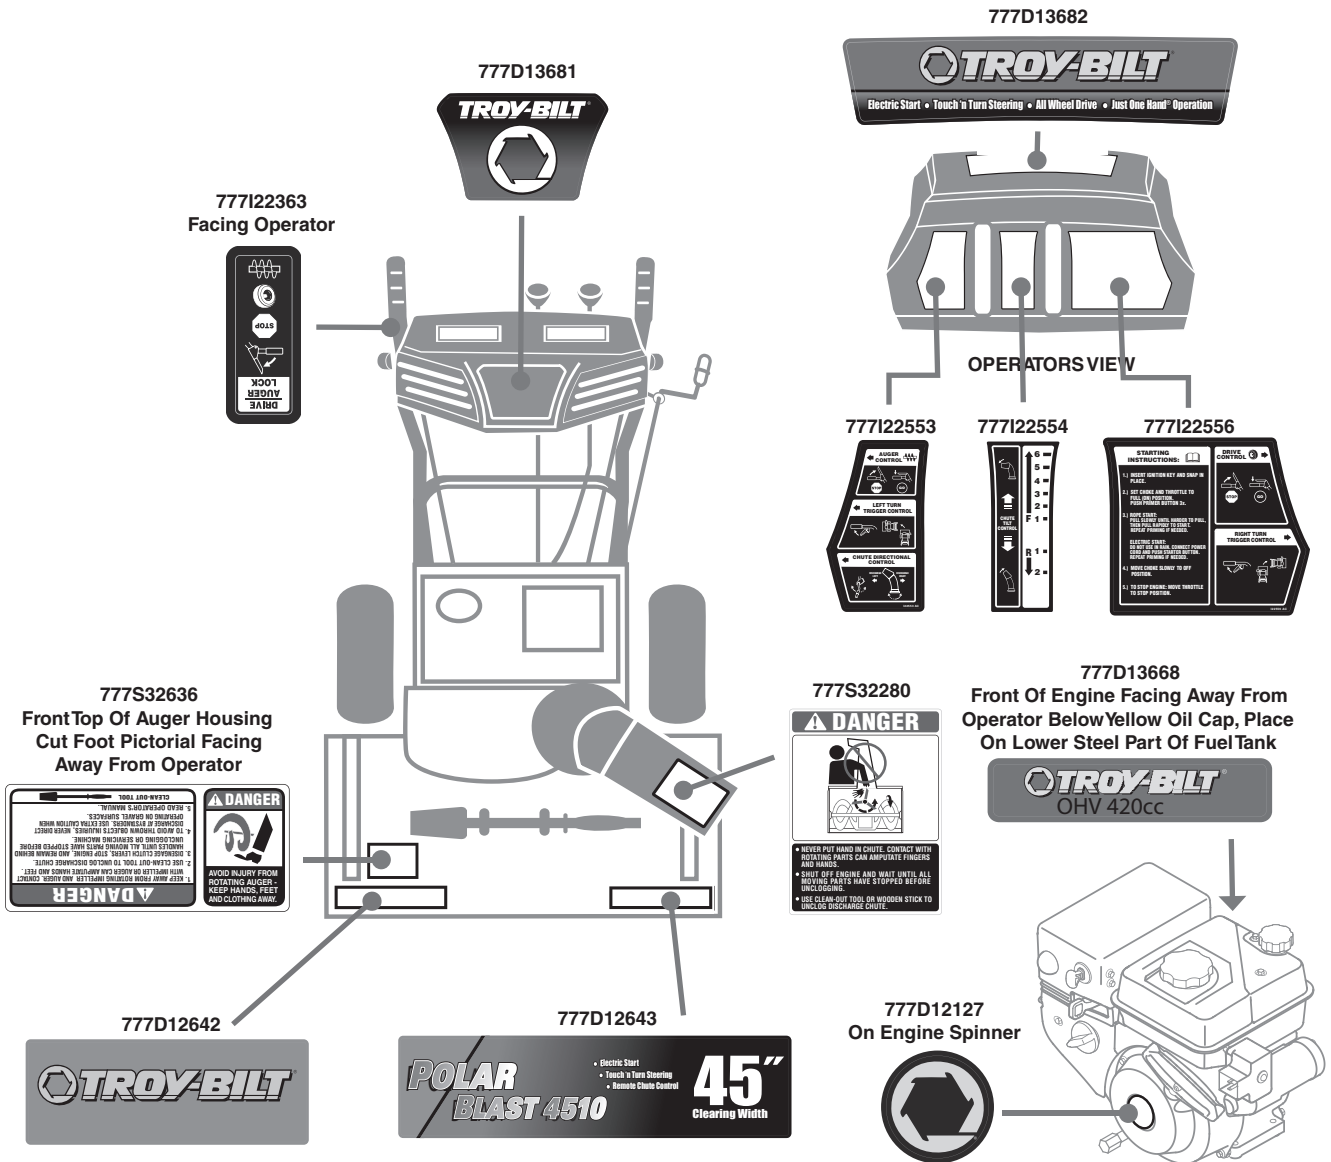

Snow Thrower Drive System *(Continued)*

Ref. No.	Part No.	Description
81.	710-0347	Screw, Hex Cap, 3/8-16 x 1.75
82.	714-0118	Key, Square, 1/4 x 1.5
83.	926-04012	Nut, Push
84.	931-2531	Cover, Belt
85.	732-04308A	Torsion Spring, .850 dia. x .333 lg.
86.	936-0119	Washer, Lock, 5/16
87.	736-0247	Washer, Flat, .406 x 1.25
88.	736-3092	Washer, Flat, .265 x 1.0 x .030
89.	748-0234	Spacer, Shoulder
90.	748-04112B	Shldr. Spacer, .3175 x .500 x .094
91.	750-04571	Shldr. Spacer, .260 x .785 x .538
92.	750-04821	Shoulder Spacer, .340 x 1.00
93.	750-05316	Spacer, 1.02 x 1.63 x .1425
94.	954-04194A	V-Belt, 4L x 44.60
95.	954-04202	V Belt, 3/8 x 36.68
96.	756-0178	Pulley, Flat Idler, 2.75 OD
97.	756-0241B	Double Pulley, 3.25 x 2.75
98.	784-0385C	Bracket, Auger Idler
99.	790-00167A-0637	Belt Keeper Bracket
100.	790-00208C	Idler Drive Wheel Bracket
101.	790-00254A-0637	Belt Cover Bracket
102.	634-0225A-0911	Wheel Ass'y. - LH
	634-0226A-0911	Wheel Ass'y. - RH
	734-2031	Tire
	734-1124A-0662	Rim Assembly
	934-0255	Valve
103.	711-04606	Axle, Wheel, 45"
104.	756-04244A	Auger Pulley, 10.0 x .5