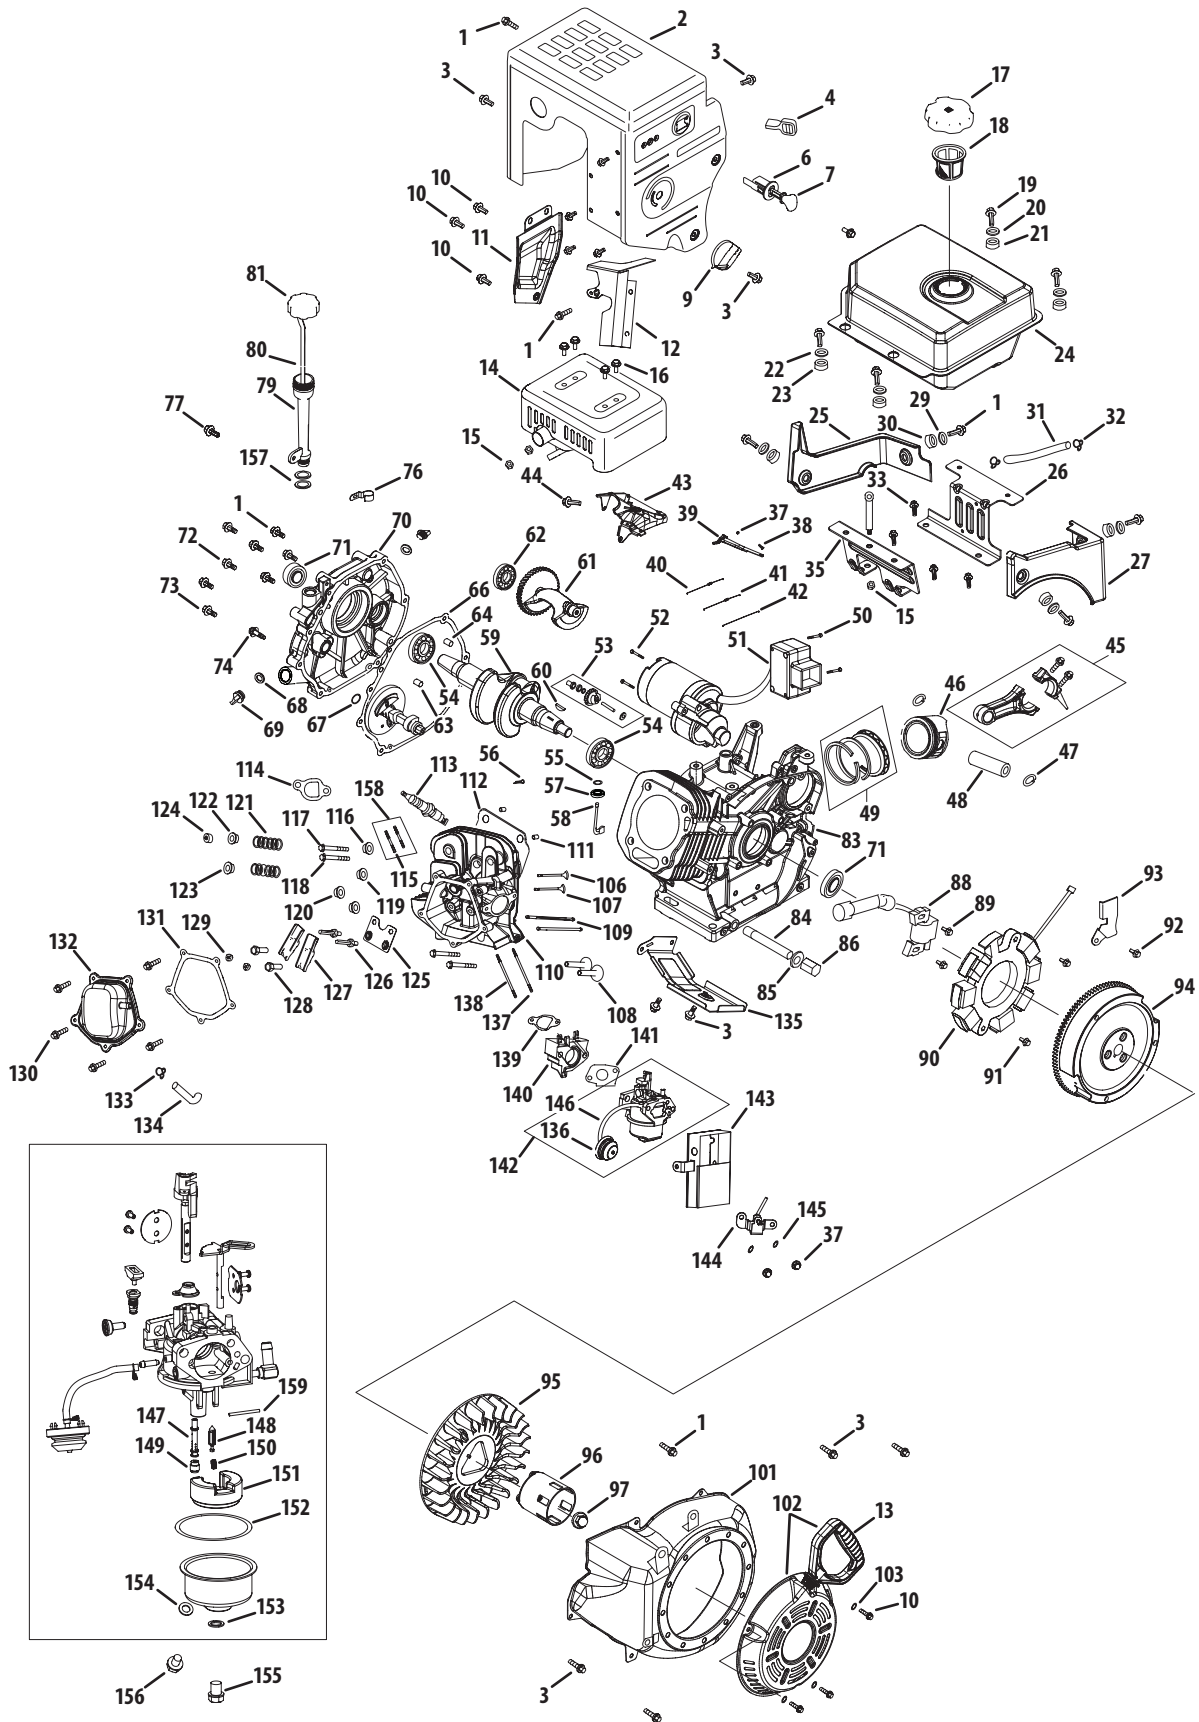

420cc ZS 490-SU Engine

420cc ZS 490-SU Engine

Ref.	Part Number	Description
1	951-11012	Bolt, M6 x 16
2	951-11339	Muffler Shield
3	710-04915	Bolt, M6 x 12
4	951-11224	Throttle Control Knob
6	951-10637	Ignition Switch Assembly
7	731-05632	Key
9	951-11302	Choke Knob
10	710-04914	Bolt, Flange, M6 x 10
11	951-11181	Muffler Baffle
12	951-11321	Carburetor Heat Shield
13	731-05696	Starter Handle
14	951-11338	Muffler Assembly
15	712-04219	Nut, M8 x 1.25
16	710-05051	Bolt
17	951-10649	Fuel Cap
18	951-10652	Fuel Filter
19	710-04970	Flange Bolt, M8 x 20
20	736-04450	Flat Washer
21	750-05312	Bushing
22	736-04451	Flat Washer
23	750-05313	Bushing
24	951-11201	Fuel Tank
25	951-11319	Fuel Tank Shroud
26	951-11318	Fuel Tank Mounting Bracket
27	951-11351	Engine Shroud
28	951-11012	Bolt
29	736-04452	Flat Washer
30	750-05314	Bushing
33	710-04921	Bolt, Flange, M8 x 14
35	951-11182	Fuel Tank Mounting Bracket
37	712-04211	Nut, Flange, M6
38	710-04908	Bolt, M6 x 21, Governor Arm
39	951-11307	Governor Arm Bracket
40	951-11306	Governor Spring
41	951-11203	Throttle Return Spring
42	951-11309	Governor Rod
43	951-11311	Throttle Control Assembly
44	710-04916	Bolt, Flange, M6 x 14
50	710-04965	Screw, M4 x 55
51	951-11196	Electric Starter

Ref.	Part Number	Description
52	710-04967	Flange Bolt, M8 x 55
54	951-11373	Bearing
55	736-04453	Governor Shaft Washer
56	714-04077	Governor Shaft Clip
58	951-11365	Governor Arm Shaft
60	951-10307	Flywheel Key
63	715-04102	Dowel Pin
64	715-04096	Dowel Pin, 7 x 14
66	951-11376	Crankcase Cover Gasket
67	736-04476	Washer
71	951-11375	Oil Seal
72	710-04971	Flange Bolt, M8 x 38
73	710-04972	Bolt, M8 x 45
74	710-05052	Bolt, M8 x 35
76	951-11320	Oil Tube Support Bracket
77	710-04968	Flange Bolt M6 x 16
79	951-11206	Dipstick Tube
84	951-11350	Oil Drain Pipe
85	736-04440	Oil Drain Washer
86	710-04906	Oil Drain Plug
88	951-11305	Ignition Coil
89	710-04920	Bolt, Flange, M6 x 28
90	951-11216	Stator
91	710-04969	Flange Bolt, M6 x 30
92	710-04966	Flange Bolt, M6 x 8
93	951-11186	Alternator Wire Clamp Bracket
94	951-11312	Flywheel
95	951-11313	Cooling Fan
96	951-11314	Starter Cup
97	712-04220	Nut, M16 x 1.5
101	951-11211	Blower Housing
102	951-11310	Recoil Starter Assembly
103	736-04455	Flat Washer Recoil
111	715-04097	Dowel Pin, 12 x 20
113	951-10292	Spark Plug
114	951-11212	Muffler Gasket
115	710-04964	Exhaust Stud
116	736-04478	Flex Washer
117	710-05039	Head Bolt
118	710-05053	Bolt, M10 x 1.25 x 87