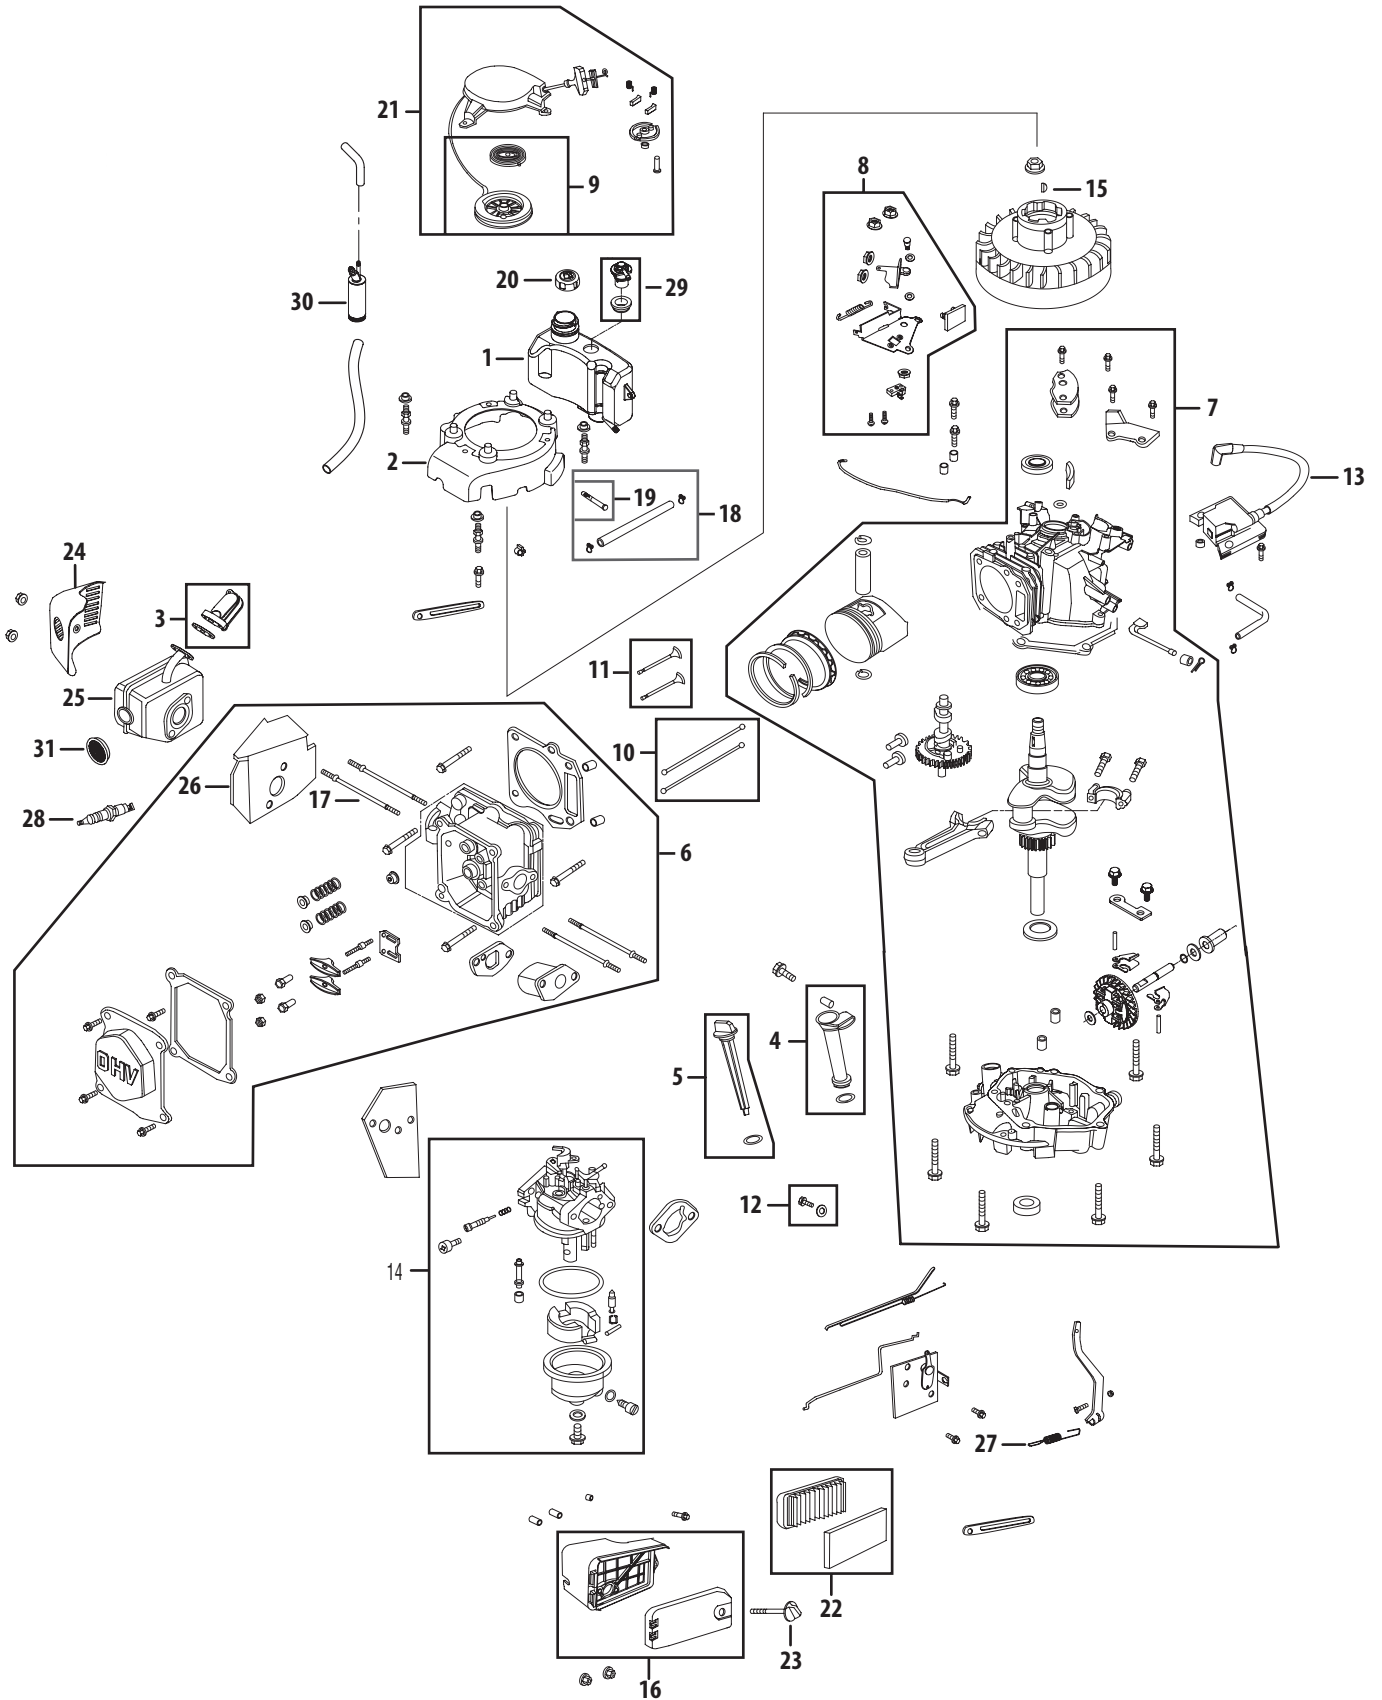

Engine Model - 1P70MC

Ref No.	Part Number	Description
1.	951-10438	Fuel Tank
2.	951-10369	Flywheel Shroud
3.	951-10840	Reed Valve Assembly
4.	951-10334	Oil Filler Tube Assembly
5.	951-10863	Dipstick Assembly
6.	951-10413	Cylinder Head Complete
7.	951-10867	Short Block Assembly
8.	951-10321	Stop Switch and Brake Assembly
9.	951-10319	Recoil Spring and Pulley Assembly
10.	951-10344	Push Rod Kit
11.	951-10345	Valve Kit
12.	951-10370	Oil Drain Plug and Washer Assembly
13.	951-10366	Ignition Coil
14.	951-10862	Carburetor Assembly
15.	951-10307	Flywheel Key
16.	951-10865	Air Cleaner Housing Assembly Complete
17.	951-10342	Muffler Stud Assembly
18.	951-10364	Fuel Line Kit – Inc. hoses, clamps & filter
19.	951-10358	Fuel Filter
20.	951-10440	Fuel Cap
21.	951-10299	Recoil Starter Assembly
22.	951-10298	Air Cleaner Kit
23.	951-10297	Air Cleaner Thumb Screw
24.	951-10411	Muffler Guard
25.	951-10775	Muffler
26.	951-10402	Muffler Gasket /Heat Shield
27.	951-10387	Governor Return Spring
28.	951-10292	Spark Plug
29.	951-10869	Roll Over Valve Assembly
30.	951-10443	Carbon Canister
31.	951-10773	Spark Arrestor
–	952Z1P70MC	Engine – Complete
–	951-10868	Carburetor Kit – Major
–	951-10870	Cylinder Head Service Kit
–	951-10416	Gasket Kit – Complete
–	951-10417	Gasket Kit – External

NOTE: Illustrated parts without a numeric call-out are not servicable components.