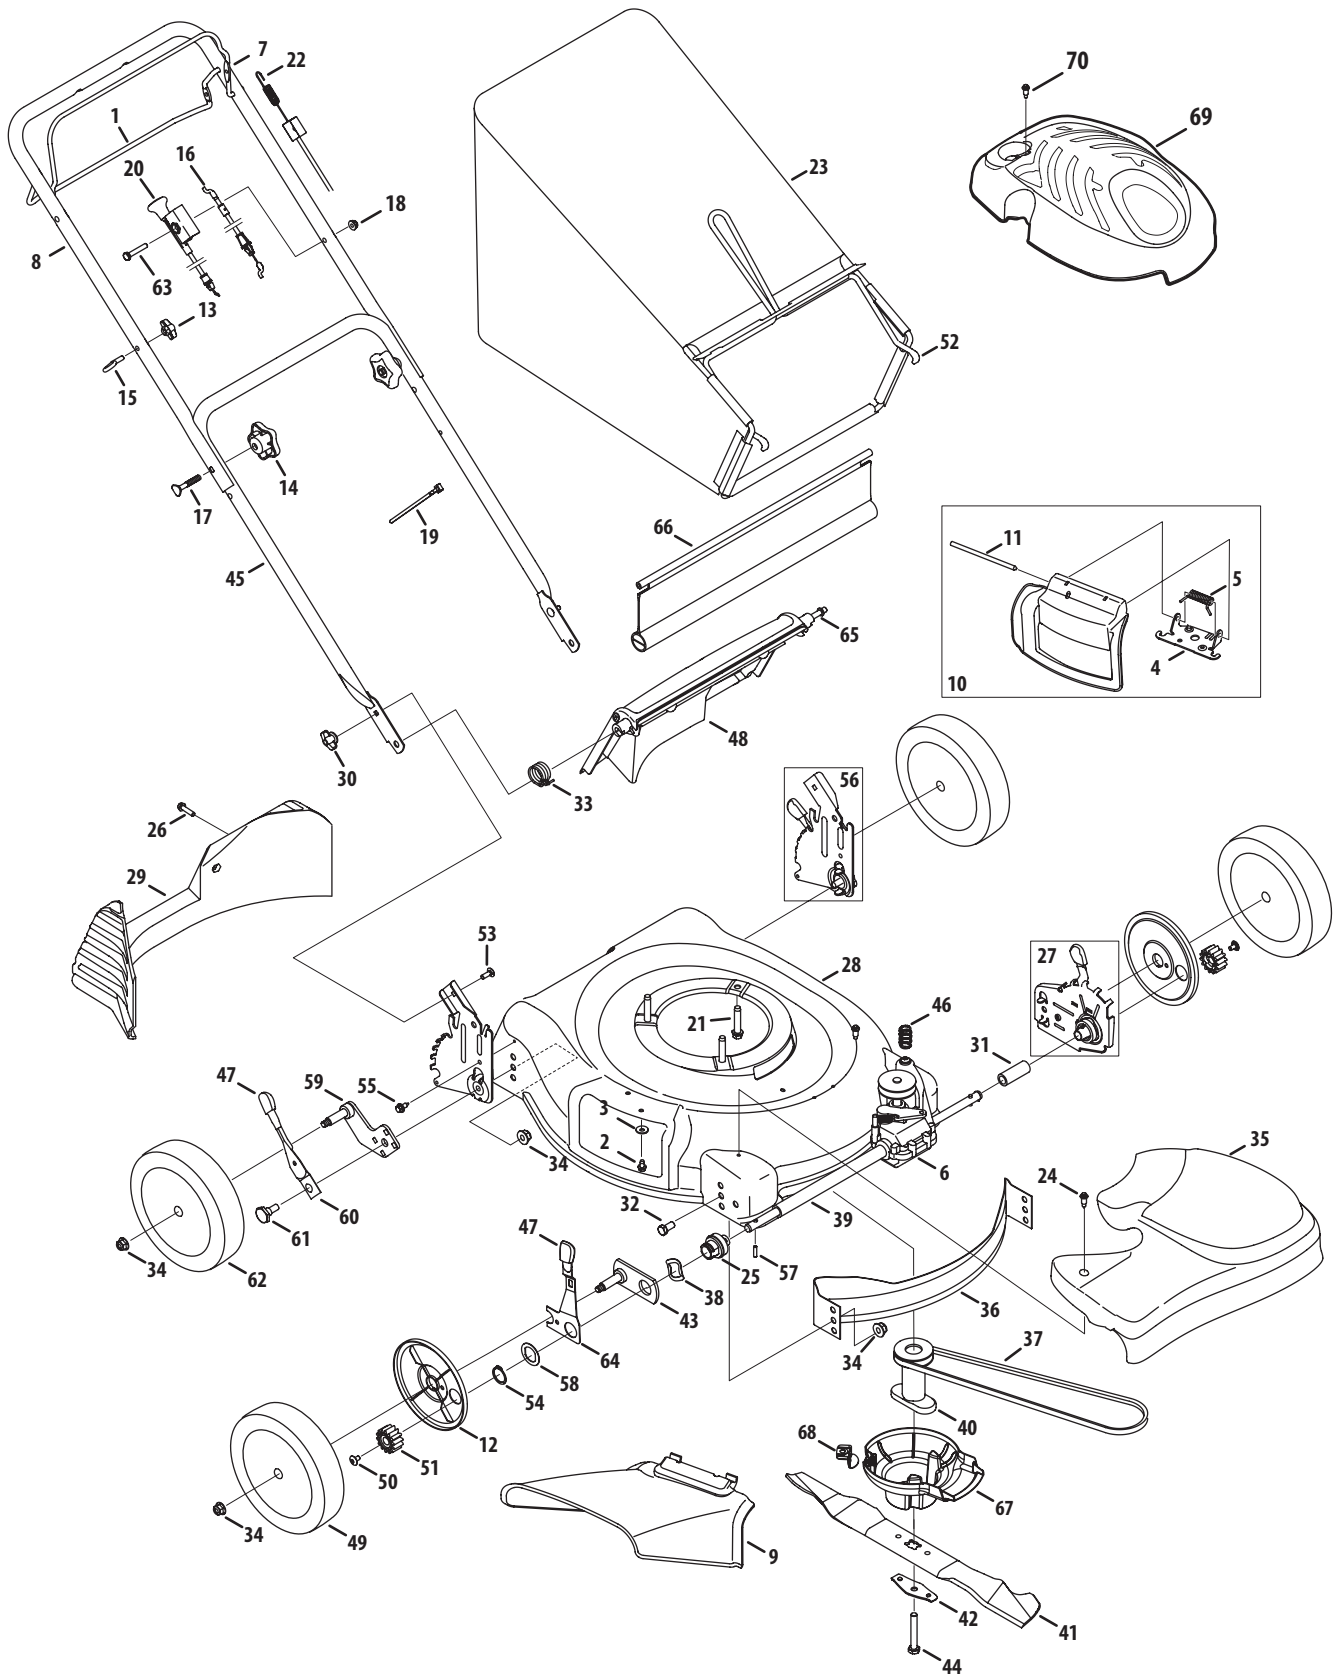

MTD LLC, P.O. BOX 361131 CLEVELAND, OHIO 44136-0019

Model 46M

Ref No.	Part Number	Description
1	747-1214	Drive Control
2	710-0599	TT Screw 1/4-20 x 0.5
3	736-0270	Bell Washer.265 x 0.75
4	17032A	Deflector Chute Adapter
5	732-1014	Torsion Spring
6	918-04376A	Transmission Assembly
7	747-1161A-0637	Blade Control
8	749-1092A-0637	Upper Handle
9	731-04177	Chute Deflector
10	987-02055	Mulch Plug Complete
11	747-0710	Hinge Pin
12	782-7551A	Wheel Dust Cap
13	720-0279	Handle Knob
14	720-04072	Star Knob
15	710-1205	Eye Bolt
16	746-04299	Control Cable
17	710-1174	Carriage Bolt 5/16-18 x 2.0
18	712-04064	Nut, Flange Lock, 1/4-20
19	926-0240	Cable Tie
20	746-04239A	Choke Cable
21	710-0654A	Self-Tapping Sems Screw
22	746-04303	Drive Cable
23	964-04007A	Grassbag
24	710-1650	Shoulder Screw # 12 -24
25	987-02347	Front Bearing Assembly
26	710-1241	Screw, 1/4-15 x 1.000
27	987-02194A	Height Adjustment Ass'y - RH
	987-02193A	Height Adjustment Ass'y - LH
28	787-01278-0638	21" Deck
29	731-04150C	Rear Baffle
30	912-0397	Wing Nut
31	750-04595	Slev. Spacer 1.4" Lg.
32	710-0216	Hex Screw, 3/8-16 x.75
33	732-04090A	Torsion Spring - RH
34	712-04065	Flange Lock Nut, 3/8-16
35	931-05013A	Transmission Cover
36	782-5002B	Front Baffle
37	954-0637A	V-Belt