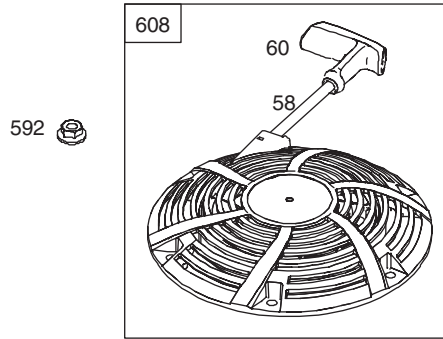

PARTS LIST

Craftsman Engine Model No. 12S905-2732-B1 For Craftsman Mower Model No. 247.887761

1036 EMISSIONS LABEL