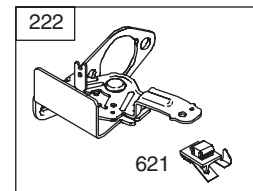

PARTS LIST

Craftsman Engine Model No. 12S905-2732-B1 For Craftsman Mower Model No. 247.887761