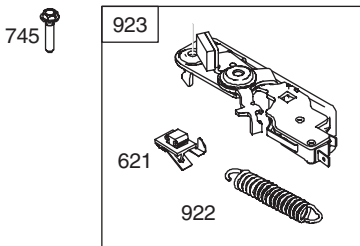

Ref. No.	Part No.	Description
29	682-7528-0637	Chain Cover Assembly
30	741-0324A	Flge Bearing .506 ID x .590 Lg
31	682-7526-0637	Transmission Axle Assembly
32	918-0263A	Transmission Ass'y Complete
33	734-1857	Wheel 7 x 2
34	913-0453	Chain
35	938-0012	Rear Axle Assembly
36	941-0522	Flge Bearing .506 ID x .715 Lg
37	782-0568B-0637	Height Adjustment Spring Brkt.
38	950-0151	Spacer .550 ID x .750 OD
39	710-1315	Screw 3/8-16 x .25
40	911-0835	Clevis Pin .50 Dia x 4.82 Lg.
41	750-0807	Spacer .385 ID x .624 OD
42	732-0832	Torsion Spring
43	710-0779A	Screw, AB, #10-16 x .500
44	731-06874	Trail Shield
45	687-02495-4028	Handle Bracket Assembly - LH
46	687-02494-4028	Handle Bracket Assembly - RH
47	725-0157	Cable Tie
48	710-1348	Screw 1/4-14 x.500
49	710-0260A	Carriage Bolt 5/16-18 x.62
50	911-1146	Caster Axle
51	912-0397	Wing Nut
52	712-04063	Flange Lock Nut 5/16-18
53	726-0214	Push Cap
54	936-0504	Wave Washer, .510 x .750 x .017
55	736-0366	Flat Washer.640 ID x 1.12 OD
56	741-0685	Flange Bearing
57	731-0981C	Hubcap - Radial Spoke
58	731-1887	Hubcap - Spoke w/ Hole
59	710-0604A	Screw, 5/16-18 x .625

PARTS LIST

Craftsman Engine Model No. 12S905-2732-B1 For Craftsman Mower Model No. 247.887761

PARTS LIST

Craftsman Engine Model No. 12S905-2732-B1 For Craftsman Mower Model No. 247.887761

1036 EMISSIONS LABEL