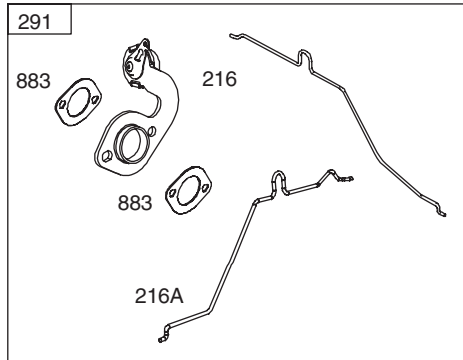

PARTS LIST

Craftsman Engine Model No. 12S905-2732-B1 For Craftsman Mower Model No. 247.887761