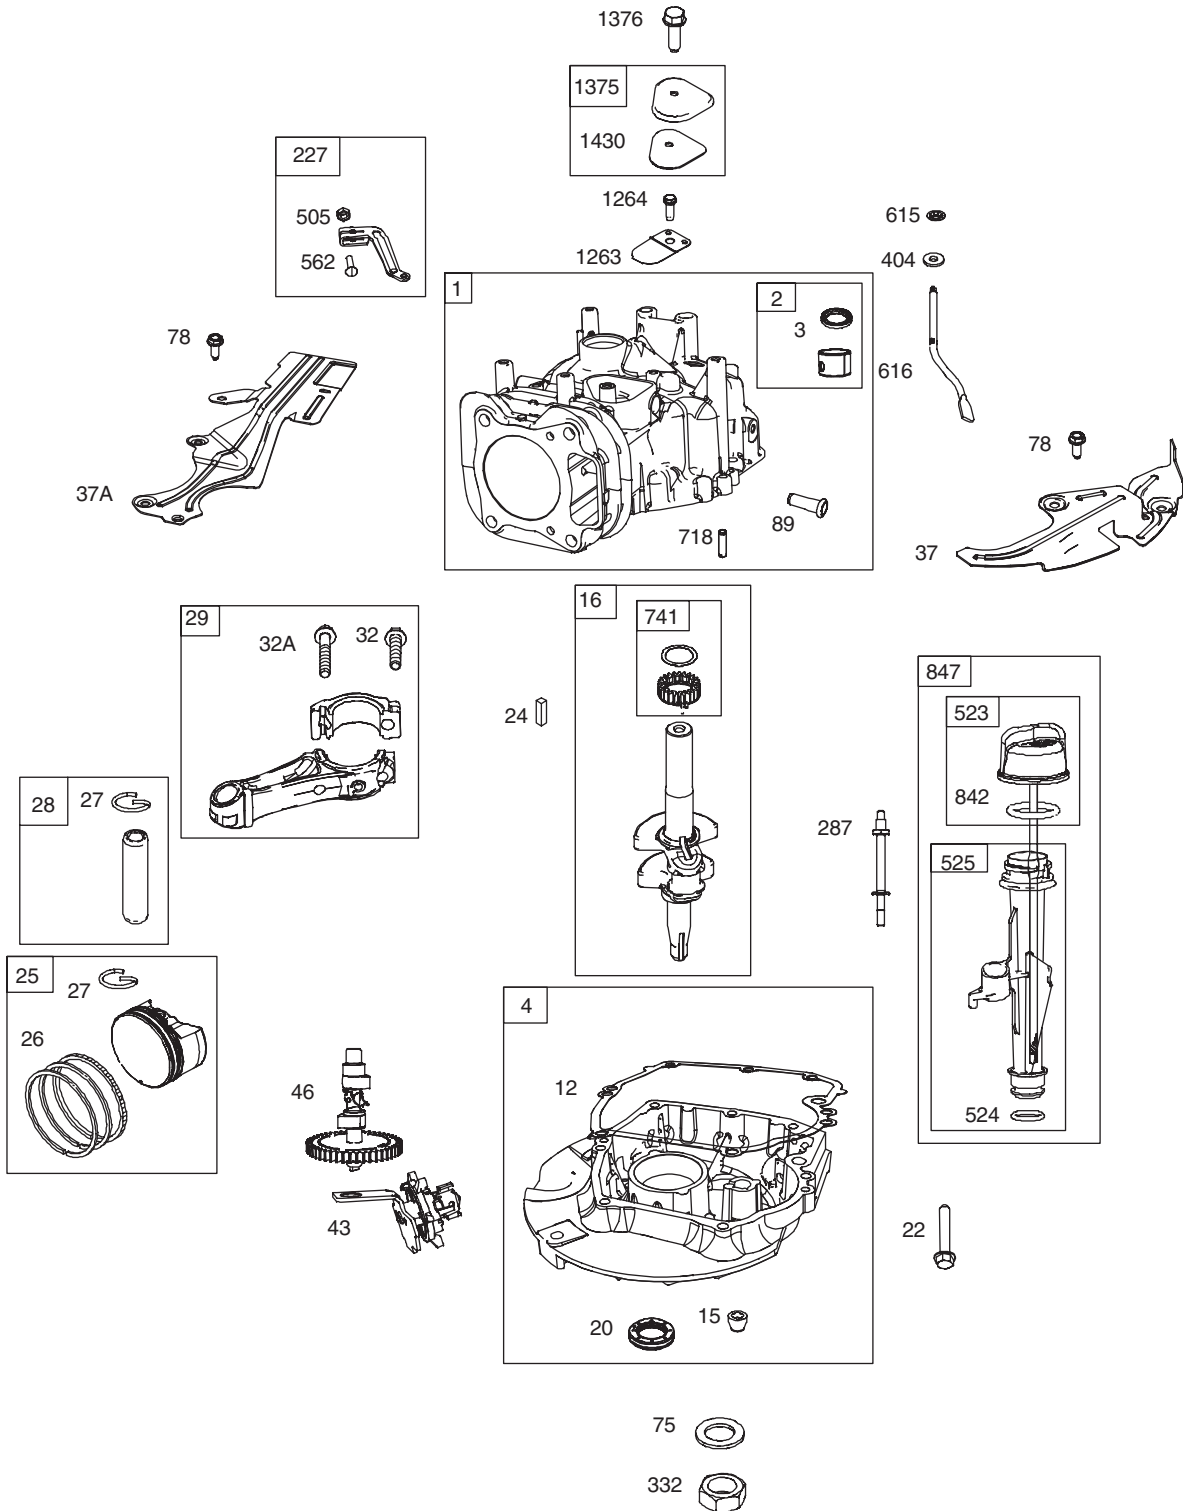

PARTS LIST

Self Propelled Mower — Model No. 247.887761

Ref. No.	Part No.	Description
1	914-0474	Cotter Pin
2	710-1652	Screw 1/4-14 x .825
3	936-0264	Flat Washer.330 ID x.630 OD
4	914-0104	Cotter Pin
5	932-0306A	Compression Spring
6	734-2010B	Wheel, 9 x 2.125
7	912-0414	Top Lock Tab Weld Nut 1/4-20
8	16855	Ratchet Pawl Plate
9	10622BP	Plastic Spring Ratchet
10	748-0381	Pawl RH
	948-0188B	Pawl LH
11	938-0137A	Shlder Screw.340 ID x.285 OD
12	948-0318	Wheel Ratchet
13	736-0270	Bell Washer.265 ID x.75 OD
14	710-0751	Hex Cap Screw 1/4-20 x.620
15	737-04331	Grease Fitting
16	02000300	Push Nut
17	747-0924	Wheel Pin Lock
18	682-9020A-4028	Caster Assembly RH
	682-9021A-4028	Caster Assembly LH
19	682-9024-4028	Caster Bracket Assembly RH
	682-9026-4028	Caster Bracket Assembly LH
20	720-0223	Grip
21	732-0803A	Spring Lever
22	938-0529	Shoulder Nut.825 x .165 Lg.
23	936-0369	Flat Washer .508 ID x 1.0 OD
24	782-0566B-0637	Pivot Arm Assembly
25	750-0515	Spacer .510 ID x .70 OD
26	741-0978	Slv Bearing .504 ID x .830 OD
27	950-1056	Shlder Spacer, .385ID x .715Lg
28	710-0653	Tap Screw 1/4-20 x .375

Ref. No.	Part No.	Description
29	682-7528-0637	Chain Cover Assembly
30	741-0324A	Flge Bearing .506 ID x .590 Lg
31	682-7526-0637	Transmission Axle Assembly
32	918-0263A	Transmission Ass'y Complete
33	734-1857	Wheel 7 x 2
34	913-0453	Chain
35	938-0012	Rear Axle Assembly
36	941-0522	Flge Bearing .506 ID x .715 Lg
37	782-0568B-0637	Height Adjustment Spring Brkt.
38	950-0151	Spacer .550 ID x .750 OD
39	710-1315	Screw 3/8-16 x .25
40	911-0835	Clevis Pin .50 Dia x 4.82 Lg.
41	750-0807	Spacer .385 ID x .624 OD
42	732-0832	Torsion Spring
43	710-0779A	Screw, AB, #10-16 x .500
44	731-06874	Trail Shield
45	687-02495-4028	Handle Bracket Assembly - LH
46	687-02494-4028	Handle Bracket Assembly - RH
47	725-0157	Cable Tie
48	710-1348	Screw 1/4-14 x.500
49	710-0260A	Carriage Bolt 5/16-18 x.62
50	911-1146	Caster Axle
51	912-0397	Wing Nut
52	712-04063	Flange Lock Nut 5/16-18
53	726-0214	Push Cap
54	936-0504	Wave Washer, .510 x .750 x .017
55	736-0366	Flat Washer.640 ID x 1.12 OD
56	741-0685	Flange Bearing
57	731-0981C	Hubcap - Radial Spoke
58	731-1887	Hubcap - Spoke w/ Hole
59	710-0604A	Screw, 5/16-18 x .625

PARTS LIST

Craftsman Engine Model No. 12S905-2732-B1 For Craftsman Mower Model No. 247.887761

48 SHORT BLOCK

1058 OPERATOR'S MANUAL

1329 REPLACEMENT ENGINE

1330 REPAIR MANUAL