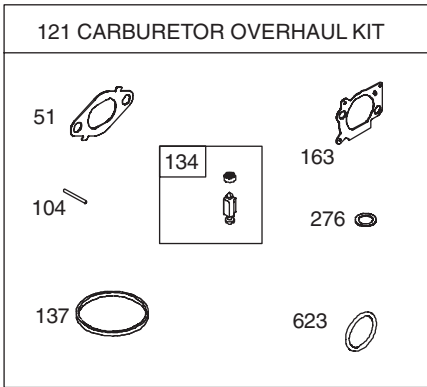

PARTS LIST

Craftsman Engine Model No. 12S905-2732-B1 For Craftsman Mower Model No. 247.887761

PARTS LIST

Craftsman Engine Model No. 12S905-2732-B1 For Craftsman Mower Model No. 247.887761

Ref. No.	Part No.	Description	Ref. No.	Part No.	Description
1	798947	Cylinder Assembly	48	N/A	Short Block (Not available at this printing)
2	796961	Kit-Bushing/Seal (Magneto Side)	51	796596	Gasket-Intake
3	299819S	Seal-Oil	58	697316	Rope-Starter
4	493279	Sump-Engine	60	795426	Grip-Starter Rope
5	796471	Head-Cylinder	75	691736	Washer
7	796475	Gasket-Cylinder Head	78	793480	Screw
7A	799275	Gasket-Cylinder Head	81	691740	Lock-Muffler Screw
11	796478	Tube-Breather	89	692348	Plug-Oil (Cylinder Assembly)
12	692232	Gasket-Crankcase	104	691242	Pin-Float Hinge
13	793451	Screw	117	697355	Jet-Main
15	691680	Plug-Oil Drain	118	494870	Jet-Main
16	796469	Crankshaft	121	796612	Kit-Carburetor Overhaul
20	399781S	Seal-Oil	122	796595	Spacer-Carburetor
22	691092	Screw	125	796608	Carburetor
23	796619	Flywheel	133	398187	Float-Carburetor
24	222698S	Key-Flywheel	134	398188	Kit-Needle/Seat
25	797302	Piston Assembly (Standard)	137	796610	Gasket-Float Bowl
	797303	Piston Assembly (.020" Oversize)	137A	693981	Gasket-Float Bowl
26	797304	Ring Set (Standard)	163	691894	Gasket-Air Cleaner
	797305	Ring Set (.020" Oversize)	187	796491	Line-Fuel
27	691588	Lock-Piston Pin	190	793479	Screw (Fuel Tank)
28	298909	Pin-Piston	192	796631	Adjuster-Rocker Arm
29	796470	Rod-Connecting	202	796657	Link-Mechanical Governor
32	691664	Screw	209	796484	Spring-Governor
32A	695759	Screw	216	796485	Link-Choke
33	499642	Valve-Exhaust	216A	798944	Link-Choke
34	795443	Valve-Intake	222	796482	Bracket-Control
35	691304	Spring-Valve	227	796487	Lever-Governor Control
36	691304	Spring-Valve	238	691300	Cap-Valve
37	796536	Guard-Flywheel (Carburetor Side)	276	271716	Washer-Sealing
37A	799242	Guard-Flywheel (Muffler Side)	287	793479	Screw (Dipstick Tube)
40	692194	Retainer-Valve	291	798938	Thermostat
43	796650	Slinger-Governor/Oil	300	798940	Muffler
45	690977	Tappet-Valve	304	798945	Housing-Blower
46	694039	Camshaft	309	799241	Motor-Starter