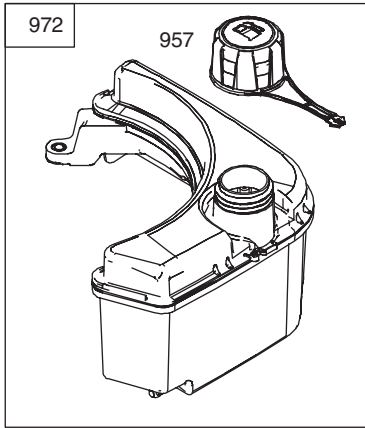

Ref. No.	Part No.	Description
29	682-7528-0637	Chain Cover Assembly
30	741-0324A	Flge Bearing .506 ID x .590 Lg
31	682-7526-0637	Transmission Axle Assembly
32	918-0263A	Transmission Ass'y Complete
33	734-1857	Wheel 7 x 2
34	913-0453	Chain
35	938-0012	Rear Axle Assembly
36	941-0522	Flge Bearing .506 ID x .715 Lg
37	782-0568B-0637	Height Adjustment Spring Brkt.
38	950-0151	Spacer .550 ID x .750 OD
39	710-1315	Screw 3/8-16 x .25
40	911-0835	Clevis Pin .50 Dia x 4.82 Lg.
41	750-0807	Spacer .385 ID x .624 OD
42	732-0832	Torsion Spring
43	710-0779A	Screw, AB, #10-16 x .500
44	731-06874	Trail Shield
45	687-02495-4028	Handle Bracket Assembly - LH
46	687-02494-4028	Handle Bracket Assembly - RH
47	725-0157	Cable Tie
48	710-1348	Screw 1/4-14 x.500
49	710-0260A	Carriage Bolt 5/16-18 x.62
50	911-1146	Caster Axle
51	912-0397	Wing Nut
52	712-04063	Flange Lock Nut 5/16-18
53	726-0214	Push Cap
54	936-0504	Wave Washer, .510 x .750 x .017
55	736-0366	Flat Washer.640 ID x 1.12 OD
56	741-0685	Flange Bearing
57	731-0981C	Hubcap - Radial Spoke
58	731-1887	Hubcap - Spoke w/ Hole
59	710-0604A	Screw, 5/16-18 x .625

PARTS LIST

Craftsman Engine Model No. 12S905-2732-B1 For Craftsman Mower Model No. 247.887761

48 SHORT BLOCK

1058 OPERATOR'S MANUAL

1329 REPLACEMENT ENGINE

1330 REPAIR MANUAL

PARTS LIST

Craftsman Engine Model No. 12S905-2732-B1 For Craftsman Mower Model No. 247.887761

PARTS LIST

Craftsman Engine Model No. 12S905-2732-B1 For Craftsman Mower Model No. 247.887761

PARTS LIST

Craftsman Engine Model No. 12S905-2732-B1 For Craftsman Mower Model No. 247.887761

1036 EMISSIONS LABEL