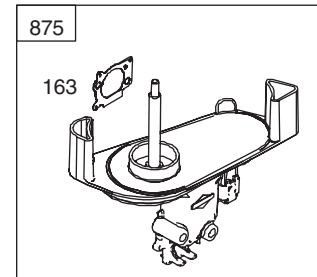

PARTS LIST

Craftsman Engine Model No. 12S905-2732-B1 For Craftsman Mower Model No. 247.887761