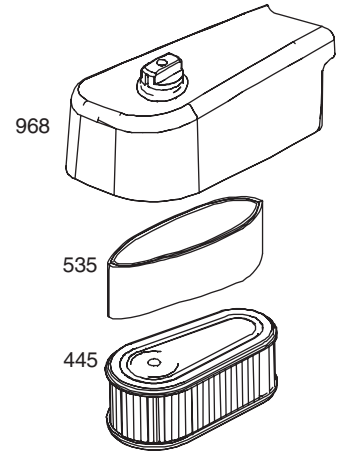

PARTS LIST

Craftsman Engine Model No. 12S905-2732-B1 For Craftsman Mower Model No. 247.887761