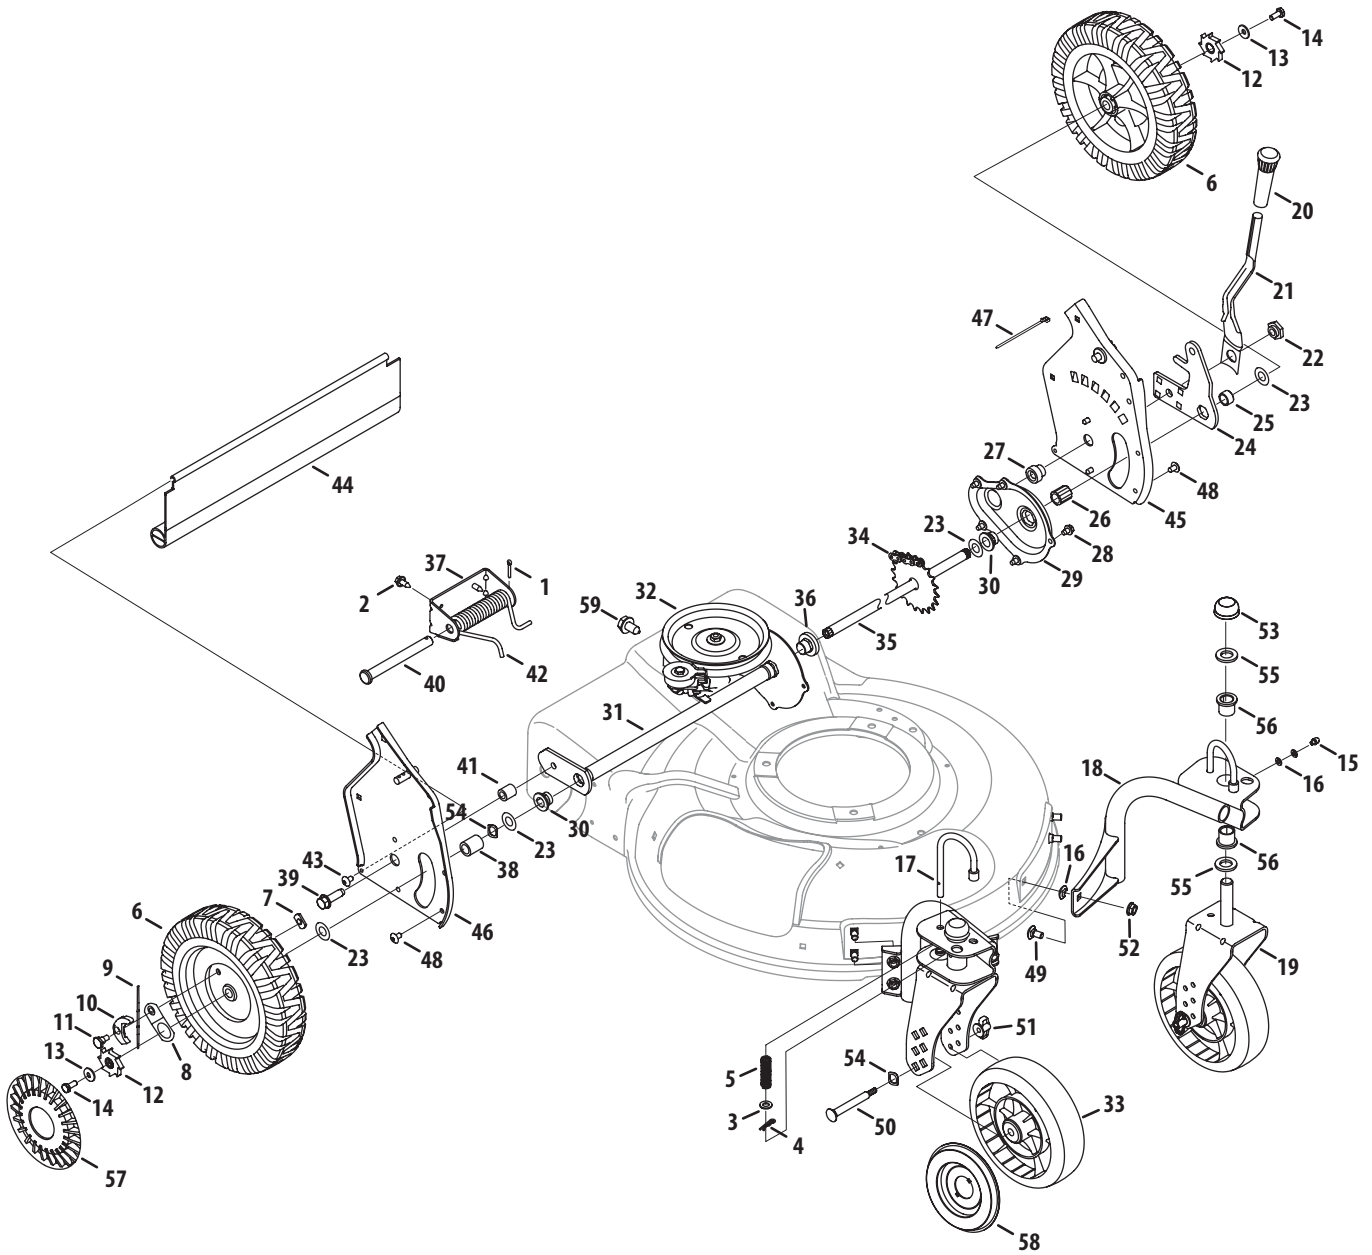

PARTS LIST

Self Propelled Mower — Model No. 247.887761

PARTS LIST

Self Propelled Mower — Model No. 247.887761

Ref. No.	Part No.	Description
1	914-0474	Cotter Pin
2	710-1652	Screw 1/4-14 x .825
3	936-0264	Flat Washer.330 ID x.630 OD
4	914-0104	Cotter Pin
5	932-0306A	Compression Spring
6	734-2010B	Wheel, 9 x 2.125
7	912-0414	Top Lock Tab Weld Nut 1/4-20
8	16855	Ratchet Pawl Plate
9	10622BP	Plastic Spring Ratchet
10	748-0381	Pawl RH
	948-0188B	Pawl LH
11	938-0137A	Shlder Screw.340 ID x.285 OD
12	948-0318	Wheel Ratchet
13	736-0270	Bell Washer.265 ID x.75 OD
14	710-0751	Hex Cap Screw 1/4-20 x.620
15	737-04331	Grease Fitting
16	02000300	Push Nut
17	747-0924	Wheel Pin Lock
18	682-9020A-4028	Caster Assembly RH
	682-9021A-4028	Caster Assembly LH
19	682-9024-4028	Caster Bracket Assembly RH
	682-9026-4028	Caster Bracket Assembly LH
20	720-0223	Grip
21	732-0803A	Spring Lever
22	938-0529	Shoulder Nut.825 x .165 Lg.
23	936-0369	Flat Washer .508 ID x 1.0 OD
24	782-0566B-0637	Pivot Arm Assembly
25	750-0515	Spacer .510 ID x .70 OD
26	741-0978	Slv Bearing .504 ID x .830 OD
27	950-1056	Shlder Spacer, .385ID x .715Lg
28	710-0653	Tap Screw 1/4-20 x .375