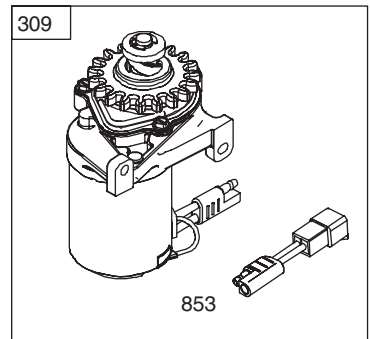

PARTS LIST

Craftsman Engine Model No. 12S905-2732-B1 For Craftsman Mower Model No. 247.887761

48 SHORT BLOCK

1058 OPERATOR'S MANUAL

1329 REPLACEMENT ENGINE

1330 REPAIR MANUAL

PARTS LIST

Craftsman Engine Model No. 12S905-2732-B1 For Craftsman Mower Model No. 247.887761

PARTS LIST

Craftsman Engine Model No. 12S905-2732-B1 For Craftsman Mower Model No. 247.887761

PARTS LIST

Craftsman Engine Model No. 12S905-2732-B1 For Craftsman Mower Model No. 247.887761

1036 EMISSIONS LABEL

PARTS LIST

Craftsman Engine Model No. 12S905-2732-B1 For Craftsman Mower Model No. 247.887761

Ref. No.	Part No.	Description
332	690662	Nut
333	796499	Armature-Magneto
334	793454	Screw (Magneto Armature)
334A	796537	Stud (Magneto Armature)
337	692051	Plug-Spark
356	692390	Wire-Stop
358	799495	Gasket Set-Engine
365	793458	Screw
404	690272	Washer
445	795066	Filter-Air Cleaner Cartridge
505	793515	Nut
523	796503	Dipstick
524	692296	Seal-Dipstick Tube
525	796502	Tube-Dipstick
535	796254	Filter-Air Cleaner Foam
562	793514	Bolt
592	793481	Nut
601	791850	Clamp-Hose
608	796497	Starter-Rewind
613	796496	Screw
615	690340	Retainer-Governor Shaft
616	798327	Crank-Governor
621	692310	Switch-Stop
623	793628	Seal-O Ring
635	66538S	Boot-Spark Plug
670	793485	Spacer-Fuel Tank
697	691127	Screw
718	690959	Pin-Locating
741	795755	Gear-Timing
745	793491	Screw (Brake)
789	792685	Harness-Wiring
830	796472	Stud-Rocker Arm
842	691031	Seal-O Ring
847	796501	Dipstick/Tube Assembly
851	493880s	Terminal-Spark Plug