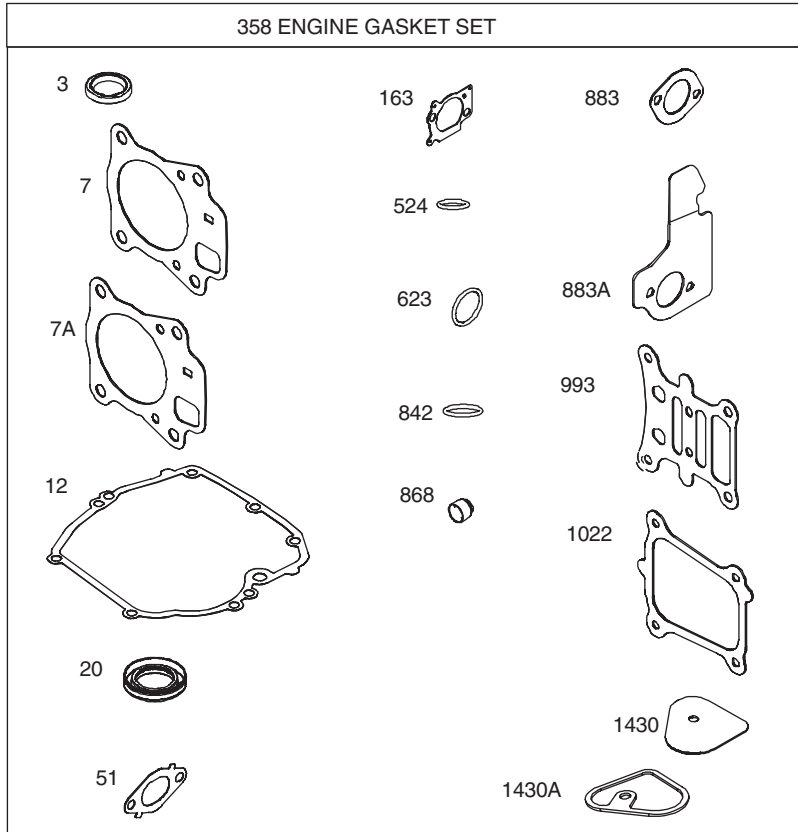

PARTS LIST

Craftsman Engine Model No. 12S905-2732-B1 For Craftsman Mower Model No. 247.887761

PARTS LIST

Craftsman Engine Model No. 12S905-2732-B1 For Craftsman Mower Model No. 247.887761

Ref. No.	Part No.	Description	Ref. No.	Part No.	Description
1	798947	Cylinder Assembly	48	N/A	Short Block (Not available at this printing)
2	796961	Kit-Bushing/Seal (Magneto Side)	51	796596	Gasket-Intake
3	299819S	Seal-Oil	58	697316	Rope-Starter
4	493279	Sump-Engine	60	795426	Grip-Starter Rope
5	796471	Head-Cylinder	75	691736	Washer
7	796475	Gasket-Cylinder Head	78	793480	Screw
7A	799275	Gasket-Cylinder Head	81	691740	Lock-Muffler Screw
11	796478	Tube-Breather	89	692348	Plug-Oil (Cylinder Assembly)
12	692232	Gasket-Crankcase	104	691242	Pin-Float Hinge
13	793451	Screw	117	697355	Jet-Main
15	691680	Plug-Oil Drain	118	494870	Jet-Main
16	796469	Crankshaft	121	796612	Kit-Carburetor Overhaul
20	399781S	Seal-Oil	122	796595	Spacer-Carburetor
22	691092	Screw	125	796608	Carburetor
23	796619	Flywheel	133	398187	Float-Carburetor
24	222698S	Key-Flywheel	134	398188	Kit-Needle/Seat
25	797302	Piston Assembly (Standard)	137	796610	Gasket-Float Bowl
	797303	Piston Assembly (.020" Oversize)	137A	693981	Gasket-Float Bowl
26	797304	Ring Set (Standard)	163	691894	Gasket-Air Cleaner
	797305	Ring Set (.020" Oversize)	187	796491	Line-Fuel
27	691588	Lock-Piston Pin	190	793479	Screw (Fuel Tank)
28	298909	Pin-Piston	192	796631	Adjuster-Rocker Arm
29	796470	Rod-Connecting	202	796657	Link-Mechanical Governor
32	691664	Screw	209	796484	Spring-Governor
32A	695759	Screw	216	796485	Link-Choke
33	499642	Valve-Exhaust	216A	798944	Link-Choke
34	795443	Valve-Intake	222	796482	Bracket-Control
35	691304	Spring-Valve	227	796487	Lever-Governor Control
36	691304	Spring-Valve	238	691300	Cap-Valve
37	796536	Guard-Flywheel (Carburetor Side)	276	271716	Washer-Sealing
37A	799242	Guard-Flywheel (Muffler Side)	287	793479	Screw (Dipstick Tube)
40	692194	Retainer-Valve	291	798938	Thermostat
43	796650	Slinger-Governor/Oil	300	798940	Muffler
45	690977	Tappet-Valve	304	798945	Housing-Blower
46	694039	Camshaft	309	799241	Motor-Starter