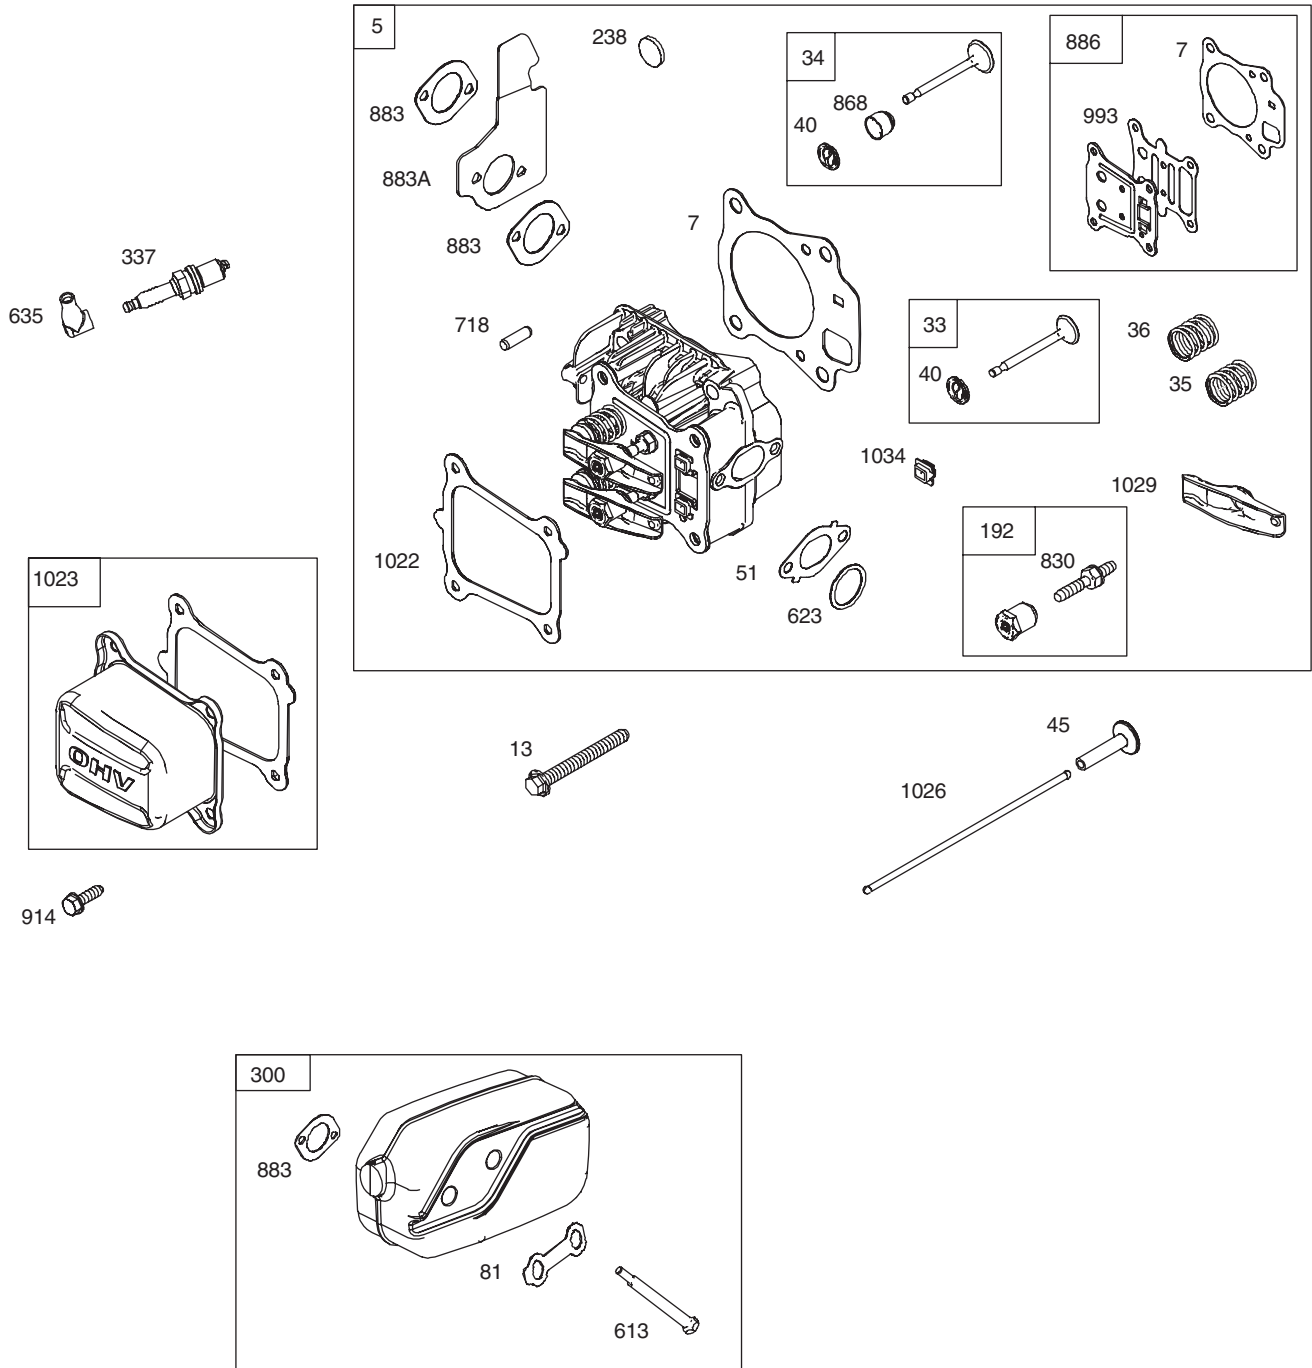

Ref. No.	Part No.	Description
29	682-7528-0637	Chain Cover Assembly
30	741-0324A	Flge Bearing .506 ID x .590 Lg
31	682-7526-0637	Transmission Axle Assembly
32	918-0263A	Transmission Ass'y Complete
33	734-1857	Wheel 7 x 2
34	913-0453	Chain
35	938-0012	Rear Axle Assembly
36	941-0522	Flge Bearing .506 ID x .715 Lg
37	782-0568B-0637	Height Adjustment Spring Brkt.
38	950-0151	Spacer .550 ID x .750 OD
39	710-1315	Screw 3/8-16 x .25
40	911-0835	Clevis Pin .50 Dia x 4.82 Lg.
41	750-0807	Spacer .385 ID x .624 OD
42	732-0832	Torsion Spring
43	710-0779A	Screw, AB, #10-16 x .500
44	731-06874	Trail Shield
45	687-02495-4028	Handle Bracket Assembly - LH
46	687-02494-4028	Handle Bracket Assembly - RH
47	725-0157	Cable Tie
48	710-1348	Screw 1/4-14 x.500
49	710-0260A	Carriage Bolt 5/16-18 x.62
50	911-1146	Caster Axle
51	912-0397	Wing Nut
52	712-04063	Flange Lock Nut 5/16-18
53	726-0214	Push Cap
54	936-0504	Wave Washer, .510 x .750 x .017
55	736-0366	Flat Washer.640 ID x 1.12 OD
56	741-0685	Flange Bearing
57	731-0981C	Hubcap - Radial Spoke
58	731-1887	Hubcap - Spoke w/ Hole
59	710-0604A	Screw, 5/16-18 x .625

PARTS LIST

Craftsman Engine Model No. 12S905-2732-B1 For Craftsman Mower Model No. 247.887761

48 SHORT BLOCK

1058 OPERATOR'S MANUAL

1329 REPLACEMENT ENGINE

1330 REPAIR MANUAL

PARTS LIST

Craftsman Engine Model No. 12S905-2732-B1 For Craftsman Mower Model No. 247.887761