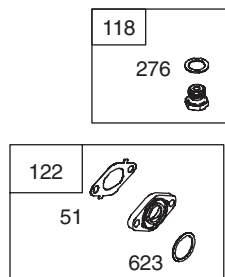

Ref. No.	Part No.	Description
29	682-7528-0637	Chain Cover Assembly
30	741-0324A	Flge Bearing .506 ID x .590 Lg
31	682-7526-0637	Transmission Axle Assembly
32	918-0263A	Transmission Ass'y Complete
33	734-1857	Wheel 7 x 2
34	913-0453	Chain
35	938-0012	Rear Axle Assembly
36	941-0522	Flge Bearing .506 ID x .715 Lg
37	782-0568B-0637	Height Adjustment Spring Brkt.
38	950-0151	Spacer .550 ID x .750 OD
39	710-1315	Screw 3/8-16 x .25
40	911-0835	Clevis Pin .50 Dia x 4.82 Lg.
41	750-0807	Spacer .385 ID x .624 OD
42	732-0832	Torsion Spring
43	710-0779A	Screw, AB, #10-16 x .500
44	731-06874	Trail Shield
45	687-02495-4028	Handle Bracket Assembly - LH
46	687-02494-4028	Handle Bracket Assembly - RH
47	725-0157	Cable Tie
48	710-1348	Screw 1/4-14 x.500
49	710-0260A	Carriage Bolt 5/16-18 x.62
50	911-1146	Caster Axle
51	912-0397	Wing Nut
52	712-04063	Flange Lock Nut 5/16-18
53	726-0214	Push Cap
54	936-0504	Wave Washer, .510 x .750 x .017
55	736-0366	Flat Washer.640 ID x 1.12 OD
56	741-0685	Flange Bearing
57	731-0981C	Hubcap - Radial Spoke
58	731-1887	Hubcap - Spoke w/ Hole
59	710-0604A	Screw, 5/16-18 x .625

PARTS LIST

Craftsman Engine Model No. 12S905-2732-B1 For Craftsman Mower Model No. 247.887761

48 SHORT BLOCK

1058 OPERATOR'S MANUAL

1329 REPLACEMENT ENGINE

1330 REPAIR MANUAL

PARTS LIST

Craftsman Engine Model No. 12S905-2732-B1 For Craftsman Mower Model No. 247.887761

PARTS LIST

Craftsman Engine Model No. 12S905-2732-B1 For Craftsman Mower Model No. 247.887761

PARTS LIST

Craftsman Engine Model No. 12S905-2732-B1 For Craftsman Mower Model No. 247.887761

1036 EMISSIONS LABEL