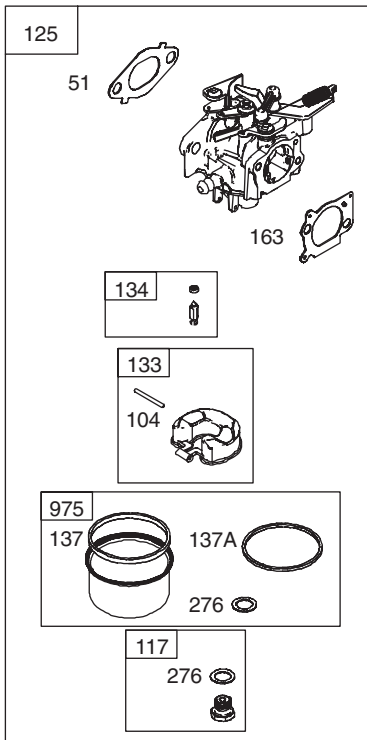

PARTS LIST

Craftsman Engine Model No. 12S905-2732-B1 For Craftsman Mower Model No. 247.887761