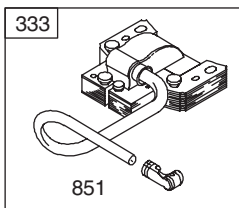

Ref. No.	Part No.	Description
29	682-7528-0637	Chain Cover Assembly
30	741-0324A	Flge Bearing .506 ID x .590 Lg
31	682-7526-0637	Transmission Axle Assembly
32	918-0263A	Transmission Ass'y Complete
33	734-1857	Wheel 7 x 2
34	913-0453	Chain
35	938-0012	Rear Axle Assembly
36	941-0522	Flge Bearing .506 ID x .715 Lg
37	782-0568B-0637	Height Adjustment Spring Brkt.
38	950-0151	Spacer .550 ID x .750 OD
39	710-1315	Screw 3/8-16 x .25
40	911-0835	Clevis Pin .50 Dia x 4.82 Lg.
41	750-0807	Spacer .385 ID x .624 OD
42	732-0832	Torsion Spring
43	710-0779A	Screw, AB, #10-16 x .500
44	731-06874	Trail Shield
45	687-02495-4028	Handle Bracket Assembly - LH
46	687-02494-4028	Handle Bracket Assembly - RH
47	725-0157	Cable Tie
48	710-1348	Screw 1/4-14 x.500
49	710-0260A	Carriage Bolt 5/16-18 x.62
50	911-1146	Caster Axle
51	912-0397	Wing Nut
52	712-04063	Flange Lock Nut 5/16-18
53	726-0214	Push Cap
54	936-0504	Wave Washer, .510 x .750 x .017
55	736-0366	Flat Washer.640 ID x 1.12 OD
56	741-0685	Flange Bearing
57	731-0981C	Hubcap - Radial Spoke
58	731-1887	Hubcap - Spoke w/ Hole
59	710-0604A	Screw, 5/16-18 x .625

PARTS LIST

Craftsman Engine Model No. 12S905-2732-B1 For Craftsman Mower Model No. 247.887761

PARTS LIST

Craftsman Engine Model No. 12S905-2732-B1 For Craftsman Mower Model No. 247.887761

1036 EMISSIONS LABEL