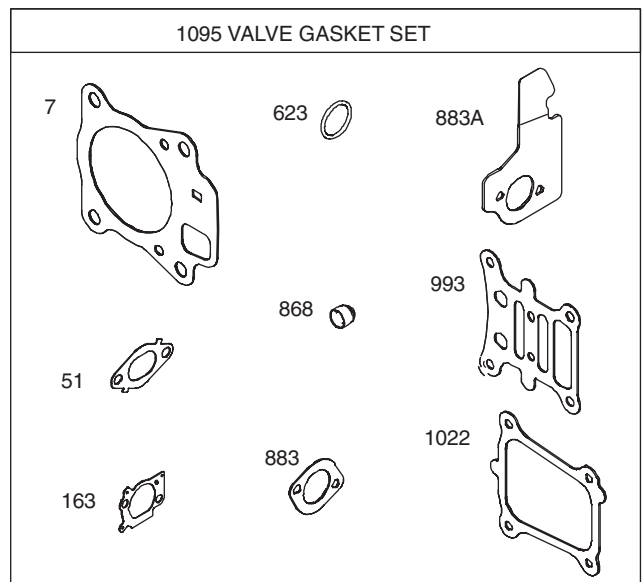

PARTS LIST

Craftsman Engine Model No. 12S905-2732-B1 For Craftsman Mower Model No. 247.887761

PARTS LIST

Craftsman Engine Model No. 12S905-2732-B1 For Craftsman Mower Model No. 247.887761

Ref. No.	Part No.	Description	Ref. No.	Part No.	Description
1	798947	Cylinder Assembly	48	N/A	Short Block (Not available at this printing)
2	796961	Kit-Bushing/Seal (Magneto Side)	51	796596	Gasket-Intake
3	299819S	Seal-Oil	58	697316	Rope-Starter
4	493279	Sump-Engine	60	795426	Grip-Starter Rope
5	796471	Head-Cylinder	75	691736	Washer
7	796475	Gasket-Cylinder Head	78	793480	Screw
7A	799275	Gasket-Cylinder Head	81	691740	Lock-Muffler Screw
11	796478	Tube-Breather	89	692348	Plug-Oil (Cylinder Assembly)
12	692232	Gasket-Crankcase	104	691242	Pin-Float Hinge
13	793451	Screw	117	697355	Jet-Main
15	691680	Plug-Oil Drain	118	494870	Jet-Main
16	796469	Crankshaft	121	796612	Kit-Carburetor Overhaul
20	399781S	Seal-Oil	122	796595	Spacer-Carburetor
22	691092	Screw	125	796608	Carburetor
23	796619	Flywheel	133	398187	Float-Carburetor
24	222698S	Key-Flywheel	134	398188	Kit-Needle/Seat
25	797302	Piston Assembly (Standard)	137	796610	Gasket-Float Bowl
	797303	Piston Assembly (.020" Oversize)	137A	693981	Gasket-Float Bowl
26	797304	Ring Set (Standard)	163	691894	Gasket-Air Cleaner
	797305	Ring Set (.020" Oversize)	187	796491	Line-Fuel
27	691588	Lock-Piston Pin	190	793479	Screw (Fuel Tank)
28	298909	Pin-Piston	192	796631	Adjuster-Rocker Arm
29	796470	Rod-Connecting	202	796657	Link-Mechanical Governor
32	691664	Screw	209	796484	Spring-Governor
32A	695759	Screw	216	796485	Link-Choke
33	499642	Valve-Exhaust	216A	798944	Link-Choke
34	795443	Valve-Intake	222	796482	Bracket-Control
35	691304	Spring-Valve	227	796487	Lever-Governor Control
36	691304	Spring-Valve	238	691300	Cap-Valve
37	796536	Guard-Flywheel (Carburetor Side)	276	271716	Washer-Sealing
37A	799242	Guard-Flywheel (Muffler Side)	287	793479	Screw (Dipstick Tube)
40	692194	Retainer-Valve	291	798938	Thermostat
43	796650	Slinger-Governor/Oil	300	798940	Muffler
45	690977	Tappet-Valve	304	798945	Housing-Blower
46	694039	Camshaft	309	799241	Motor-Starter