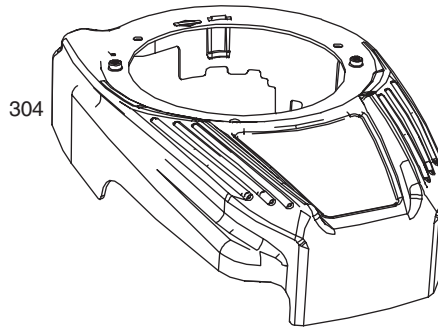

PARTS LIST

Craftsman Engine Model No. 12S905-2732-B1 For Craftsman Mower Model No. 247.887761

PARTS LIST

Craftsman Engine Model No. 12S905-2732-B1 For Craftsman Mower Model No. 247.887761

1036 EMISSIONS LABEL

PARTS LIST

Craftsman Engine Model No. 12S905-2732-B1 For Craftsman Mower Model No. 247.887761

Ref. No.	Part No.	Description
332	690662	Nut
333	796499	Armature-Magneto
334	793454	Screw (Magneto Armature)
334A	796537	Stud (Magneto Armature)
337	692051	Plug-Spark
356	692390	Wire-Stop
358	799495	Gasket Set-Engine
365	793458	Screw
404	690272	Washer
445	795066	Filter-Air Cleaner Cartridge
505	793515	Nut
523	796503	Dipstick
524	692296	Seal-Dipstick Tube
525	796502	Tube-Dipstick
535	796254	Filter-Air Cleaner Foam
562	793514	Bolt
592	793481	Nut
601	791850	Clamp-Hose
608	796497	Starter-Rewind
613	796496	Screw
615	690340	Retainer-Governor Shaft
616	798327	Crank-Governor
621	692310	Switch-Stop
623	793628	Seal-O Ring
635	66538S	Boot-Spark Plug
670	793485	Spacer-Fuel Tank
697	691127	Screw
718	690959	Pin-Locating
741	795755	Gear-Timing
745	793491	Screw (Brake)
789	792685	Harness-Wiring
830	796472	Stud-Rocker Arm
842	691031	Seal-O Ring
847	796501	Dipstick/Tube Assembly
851	493880s	Terminal-Spark Plug