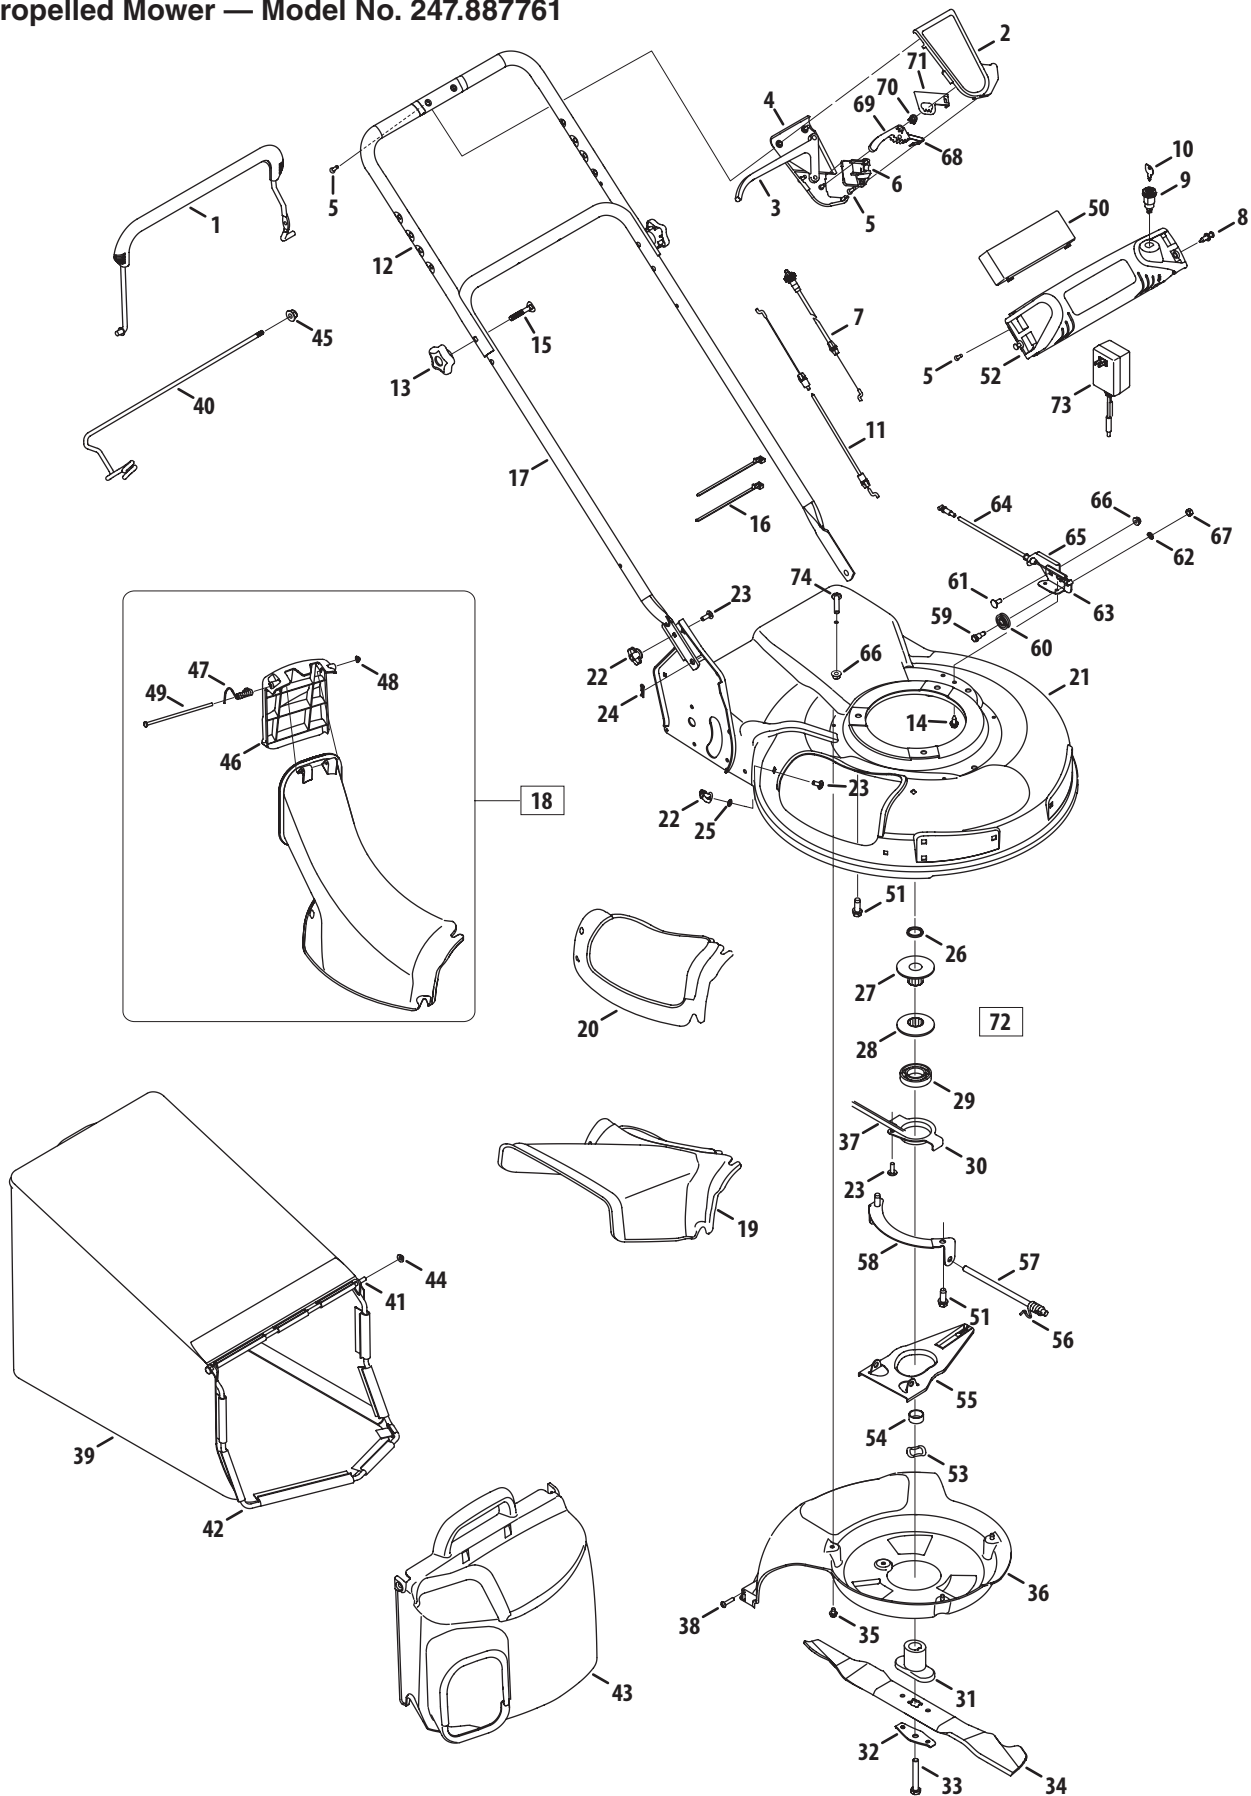

PARTS LIST

Self Propelled Mower — Model No. 247.887761

PARTS LIST

Self Propelled Mower — Model No. 247.887761

Ref. No.	Part No.	Description	Ref. No.	Part No.	Description
1	647-0004A	Blade Control	38	710-0895	Screw, 1/4-15 x .750
2	753-0717	Upper Control Housing	39	964-04093A	Grass Catcher
3	731-0620A	Drive Control	40	747-0940A-0637	Support Rod w/ Rope Guide
4	753-0717	Lower Control Housing	41	747-0939	Pivot Rod
5	710-1667A	C Sunk Tap Screw, #10 x.75 Lg	42	747-0937-0637	Grass Catcher Frame
6	753-0717	Cable Mounting Cap	43	631-0071	Grass Catcher Cover
7	946-0711B	Drive Cable	44	926-0106	Cap Nut
8	728-0199	Rivet	45	712-04063	Flange Lock Nut, 5/16-18
9	925-04347	Key Switch	46	731-1874A	Chute Door
10	925-0201	Key	47	732-0819	Torsion Spring
11	946-04639	Control Cable	48	726-0111	Push Cap
12	749-04354A-0637	Upper Handle	49	747-0965	Pivot Rod
13	720-04072A	Star Knob	50	925-04323	12V Battery
14	710-1652	Screw, 1/4-20 x .625	51	710-0654A	Sems Screw, 3/8-16 x 1.00
15	710-1174	Carriage Bolt, 5/16-18 x 2.0	52	925-04072	Harness Assembly
16	926-0240	Cable Tie	53	936-0526	Wave Washer, 1.38 ID x.88 OD
17	749-0907B	Lower Handle	54	950-1070	Slve Spacer, .88 ID x 1.00 OD
18	931-0066	Adapter Assembly	55	782-7596A	Control Arm
19	731-1832	Side Discharge Chute	56	932-0807	Torsion Spring
20	931-1833A	Mulch Cover	57	711-1114	Pivot Shaft
21	787-01948-4028	Deck 21"	58	782-7597	Pivot Bracket
22	912-0397	Wing Nut	59	738-0924A	Shlder Screw, .375 ID x 1/4-14
23	710-0703	Carriage Bolt, 1/4-20 x .75"	60	756-0625	Cable Roller
24	914-0104	Cotter Pin	61	710-0134	Carriage Screw, 1/4-20 x .62
25	726-0233	Push Nut, .25 x ID x .50 OD	62	936-0329	Lock Washer, 1/4
26	950-1071	Sleeve Spacer, .88ID x 1.13OD	63	782-7575B-0637	Cable Mounting Bracket
27	756-0612A	Half Pulley: 2.62 OD	64	946-0939A	6 Speed Cable
28	756-0613	Half Pulley: 2.62 OD x 1.61	65	782-7574A-0637	Cable Adjustment Bracket
29	741-0545	Ball Bearing	66	712-04064	Hex Nut 1/4-20
30	682-7527	Cup	67	912-0138	Hex Nut 1/4-28
31	748-0377E	Blade Adapter	68	732-0627A	Shift Lever Spring
32	736-0524B	Blade Bell Support	69	731-0924	6 Speed Shift Lever
33	710-1257	Hex Bolt, 3/8-24 x 2.5	70	913-0397	Gear Insert
34	942-0741A	21" Mulching Blade	71	16864	6 Spd. Rack Cable Bracket
35	710-0653	Screw, 1/4-20 x 3.75	72	956-0613A	Pulley Assembly (Incl. Ref. # 27-30)
36	631-04564	Baffle	73	725-04329	12V Battery Charger
37	954-0460	Belt, 3/8 x 39.24	74	710-0166A	Screw, 1/4-20 x 1.00