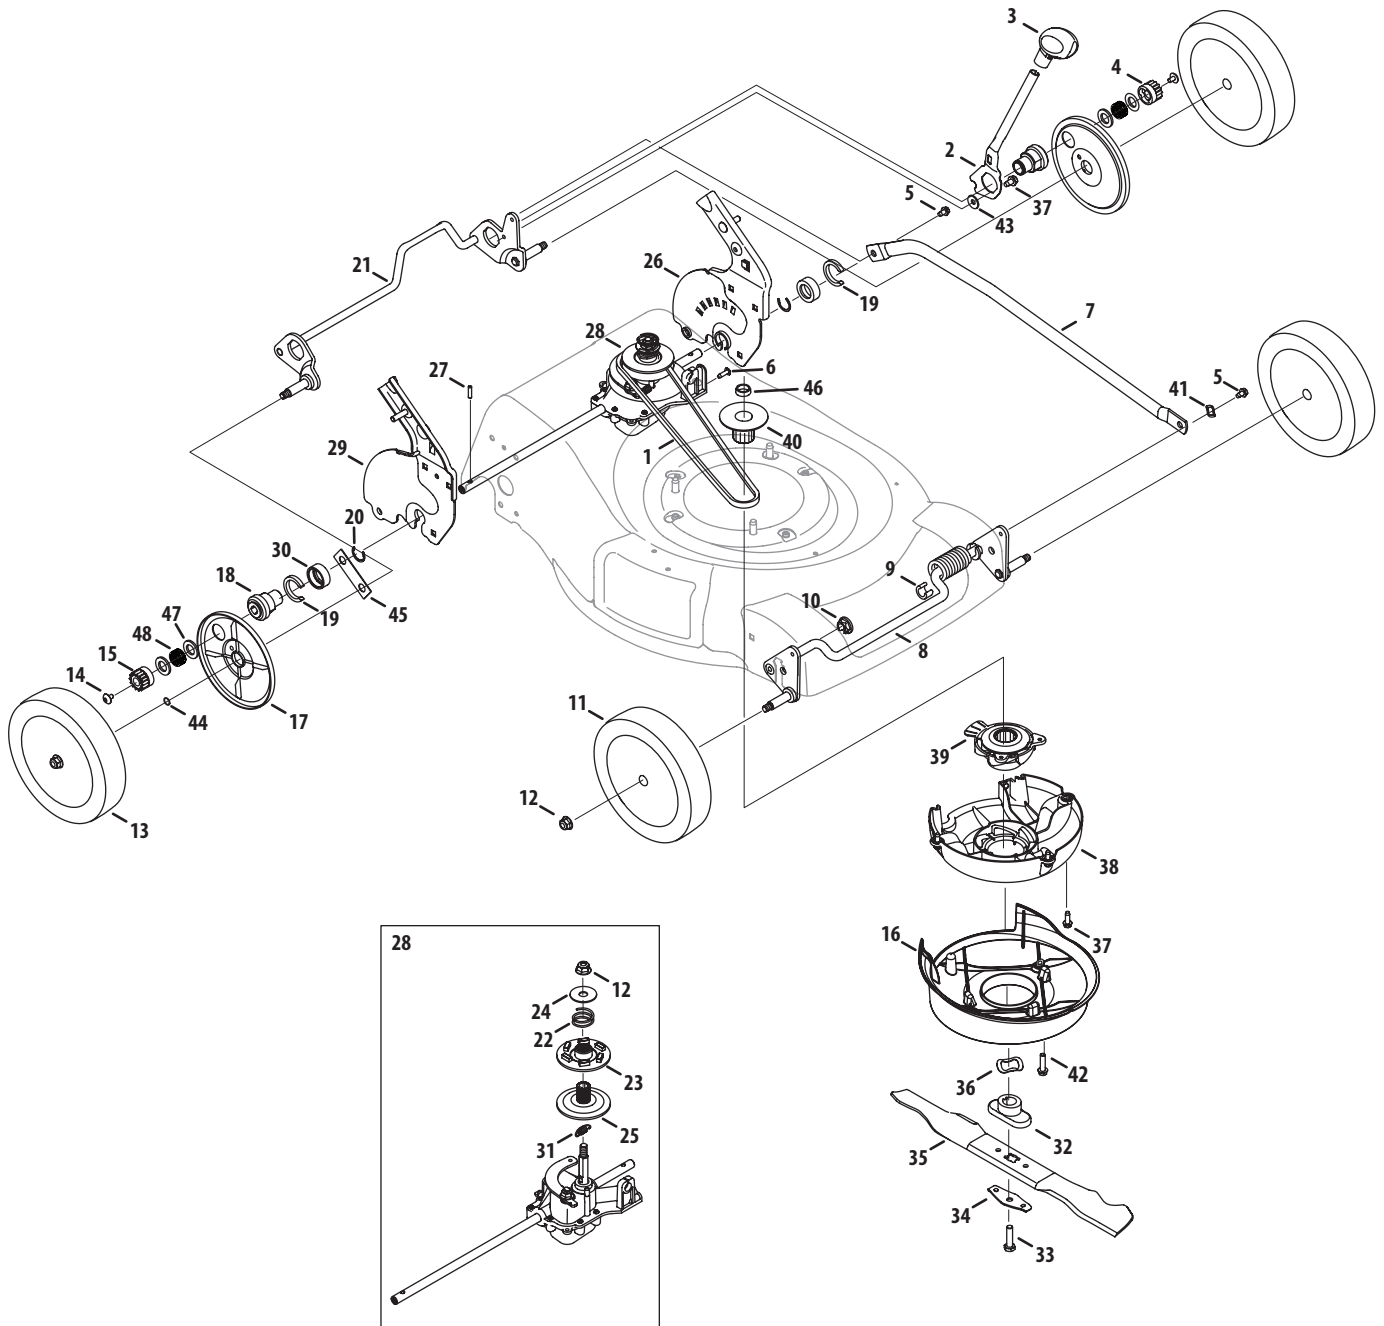

Model Series 830

Ref No.	Part Number	Description
1	746-04440	Drive Cable
2	735-04059	Rubber Grommet
3	747-04994	Drive Control
4	732-04516	Shift Spring
5	747-04995	Blade Control
6	746-04438	Control Cable
7	749-04555	Lower Handle
8	725-0157	Cable Tie
9	732-04535	Torsion Spring, LH
10	710-0599	TT Screw, 1/4-20 x .500
11	787-01618-0638	21-inch Deck
12	710-0654A	TT Screw, 3/8-16 x 1.00
13	787-01346	Front Deck Baffle
14	731-06304	Variable Spd. Cont. Panel Cover
15	726-0201	Speed Nut
16	710-0779A	Screw, #10-16 x .500
17	710-0895	Screw, 1/4-15 x .750
18	736-3000	Washer, Flat, .250 x .750 x .119
19	936-0275	Washer, Flat, .344 x .688 x .065
20	715-04073	Dowel Pin
21	631-04323	Variable Speed Control Panel
22	710-1017	Screw, AB, 1/4-14 x .625
23	746-04439	Variable Speed Cable
24	731-06173	Rear Baffle
25	710-3025	Screw, 5/16-18 x .625

Model Series 830

Ref No.	Part Number	Description
1	954-04176A	V-Belt
2	732-04338C	Spring Lever
3	720-04113	Height Adjuster Knob
4	917-04540B	Spur Gear, 14T - LH
5	738-04278	Shldr. Screw, 1/4-20 x 0.50
6	710-0895	Screw, HL, 1/4-15 x .750
7	749-04267A-0637	Cross Bracket
8	687-02204B-0637	Front Bracket Assembly
9	731-05470	Clip Spacer
10	741-04136B	Split Hex Flange Bearing
11	734-04014B	Front Wheel
12	712-04065	Flange Lock Nut, 3/8-16
13	934-04430	Rear Wheel
14	710-04531	Screw, 1/4-20 x .39
15	917-04539B	Spur Gear, 14T - RH
16	731-06284	Baffle
17	731-06974	Wheel Dust Cover
18	687-02415	Transmission Bearing Support
19	731-05872	Clip Spacer
20	716-0198	Retaining Ring .875
21	687-02314A-0637	Rear Bracket Assembly
22	732-04630	Compression Spring
23	756-04316A	Upper Pulley
24	936-0406	Flat Washer, .442 x 1.38 x .060