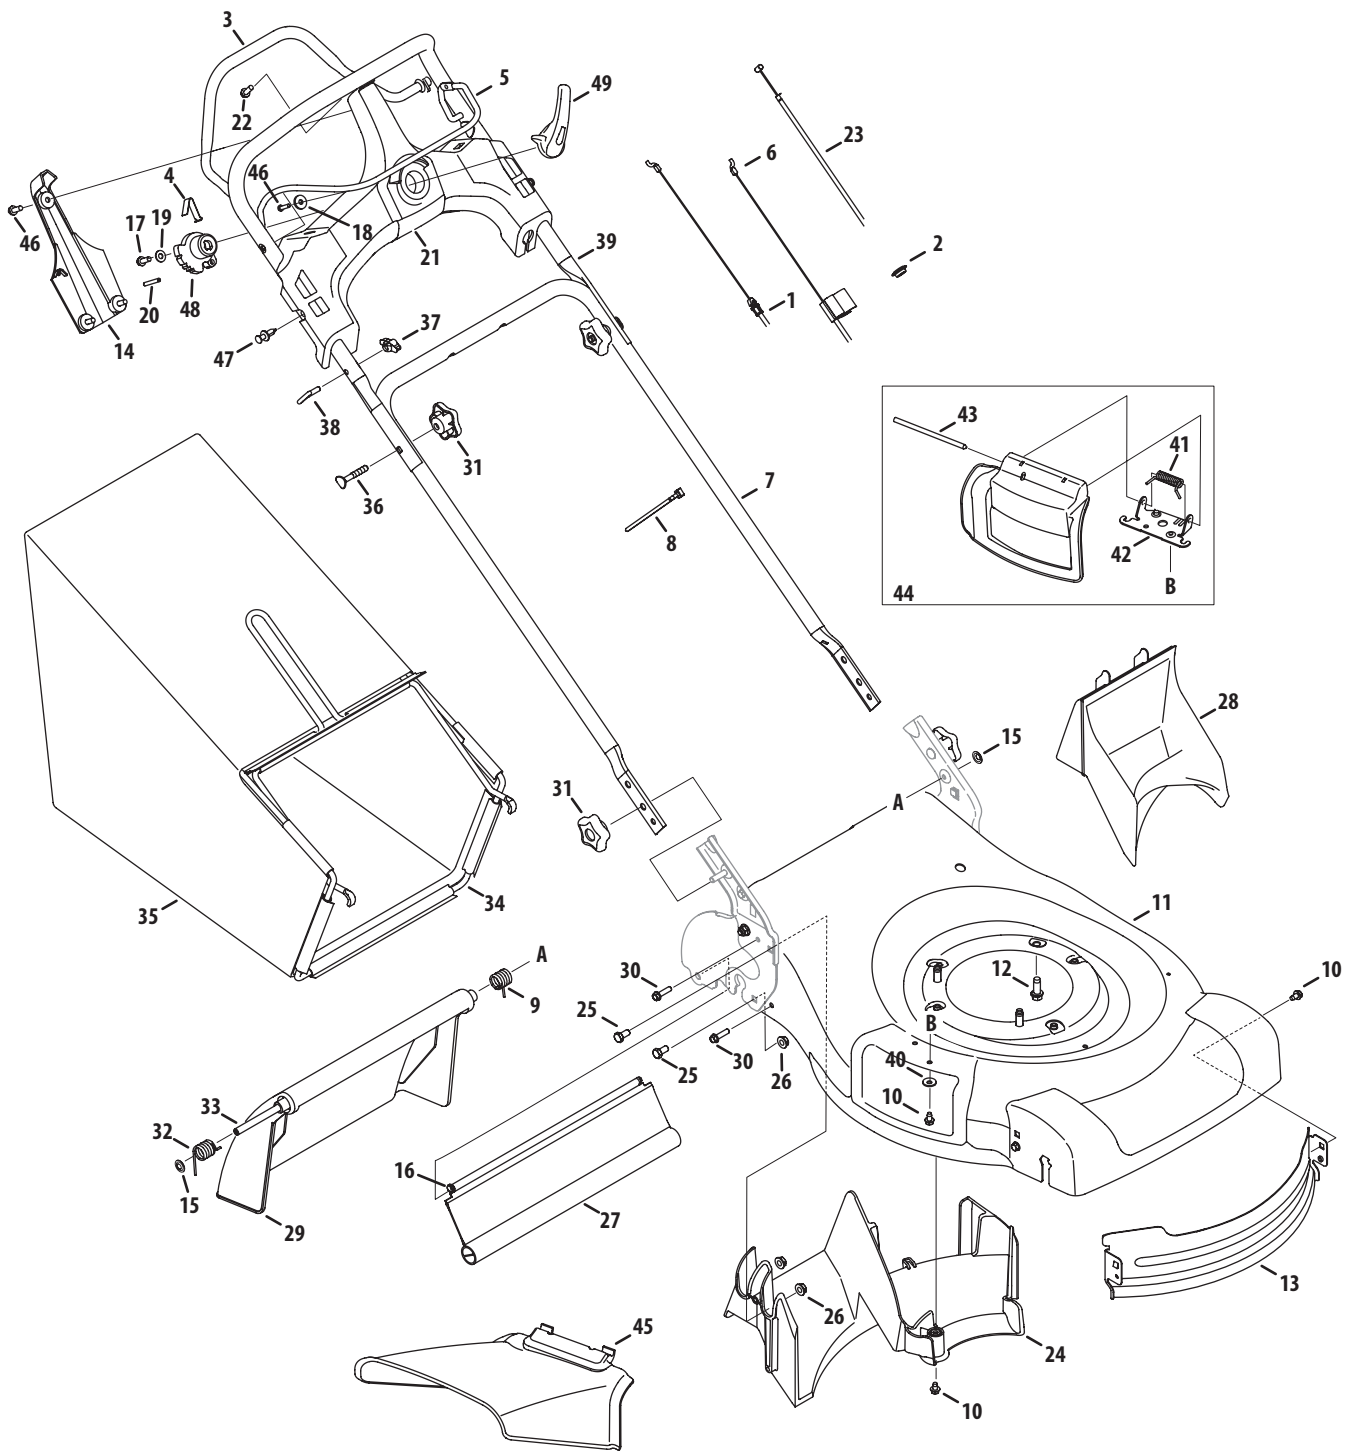

Model Series 830

Ref No.	Part Number	Description
1	746-04440	Drive Cable
2	735-04059	Rubber Grommet
3	747-04994	Drive Control
4	732-04516	Shift Spring
5	747-04995	Blade Control
6	746-04438	Control Cable
7	749-04555	Lower Handle
8	725-0157	Cable Tie
9	732-04535	Torsion Spring, LH
10	710-0599	TT Screw, 1/4-20 x .500
11	787-01618-0638	21-inch Deck
12	710-0654A	TT Screw, 3/8-16 x 1.00
13	787-01346	Front Deck Baffle
14	731-06304	Variable Spd. Cont. Panel Cover
15	726-0201	Speed Nut
16	710-0779A	Screw, #10-16 x .500
17	710-0895	Screw, 1/4-15 x .750
18	736-3000	Washer, Flat, .250 x .750 x .119
19	936-0275	Washer, Flat, .344 x .688 x .065
20	715-04073	Dowel Pin
21	631-04323	Variable Speed Control Panel
22	710-1017	Screw, AB, 1/4-14 x .625
23	746-04439	Variable Speed Cable
24	731-06173	Rear Baffle
25	710-3025	Screw, 5/16-18 x .625

Model Series 830

Ref No.	Part Number	Description
1	954-04176A	V-Belt
2	732-04338C	Spring Lever
3	720-04113	Height Adjuster Knob
4	917-04540B	Spur Gear, 14T - LH
5	738-04278	Shldr. Screw, 1/4-20 x 0.50
6	710-0895	Screw, HL, 1/4-15 x .750
7	749-04267A-0637	Cross Bracket
8	687-02204B-0637	Front Bracket Assembly
9	731-05470	Clip Spacer
10	741-04136B	Split Hex Flange Bearing
11	734-04014B	Front Wheel
12	712-04065	Flange Lock Nut, 3/8-16
13	934-04430	Rear Wheel
14	710-04531	Screw, 1/4-20 x .39
15	917-04539B	Spur Gear, 14T - RH
16	731-06284	Baffle
17	731-06974	Wheel Dust Cover
18	687-02415	Transmission Bearing Support
19	731-05872	Clip Spacer
20	716-0198	Retaining Ring .875
21	687-02314A-0637	Rear Bracket Assembly
22	732-04630	Compression Spring
23	756-04316A	Upper Pulley
24	936-0406	Flat Washer, .442 x 1.38 x .060