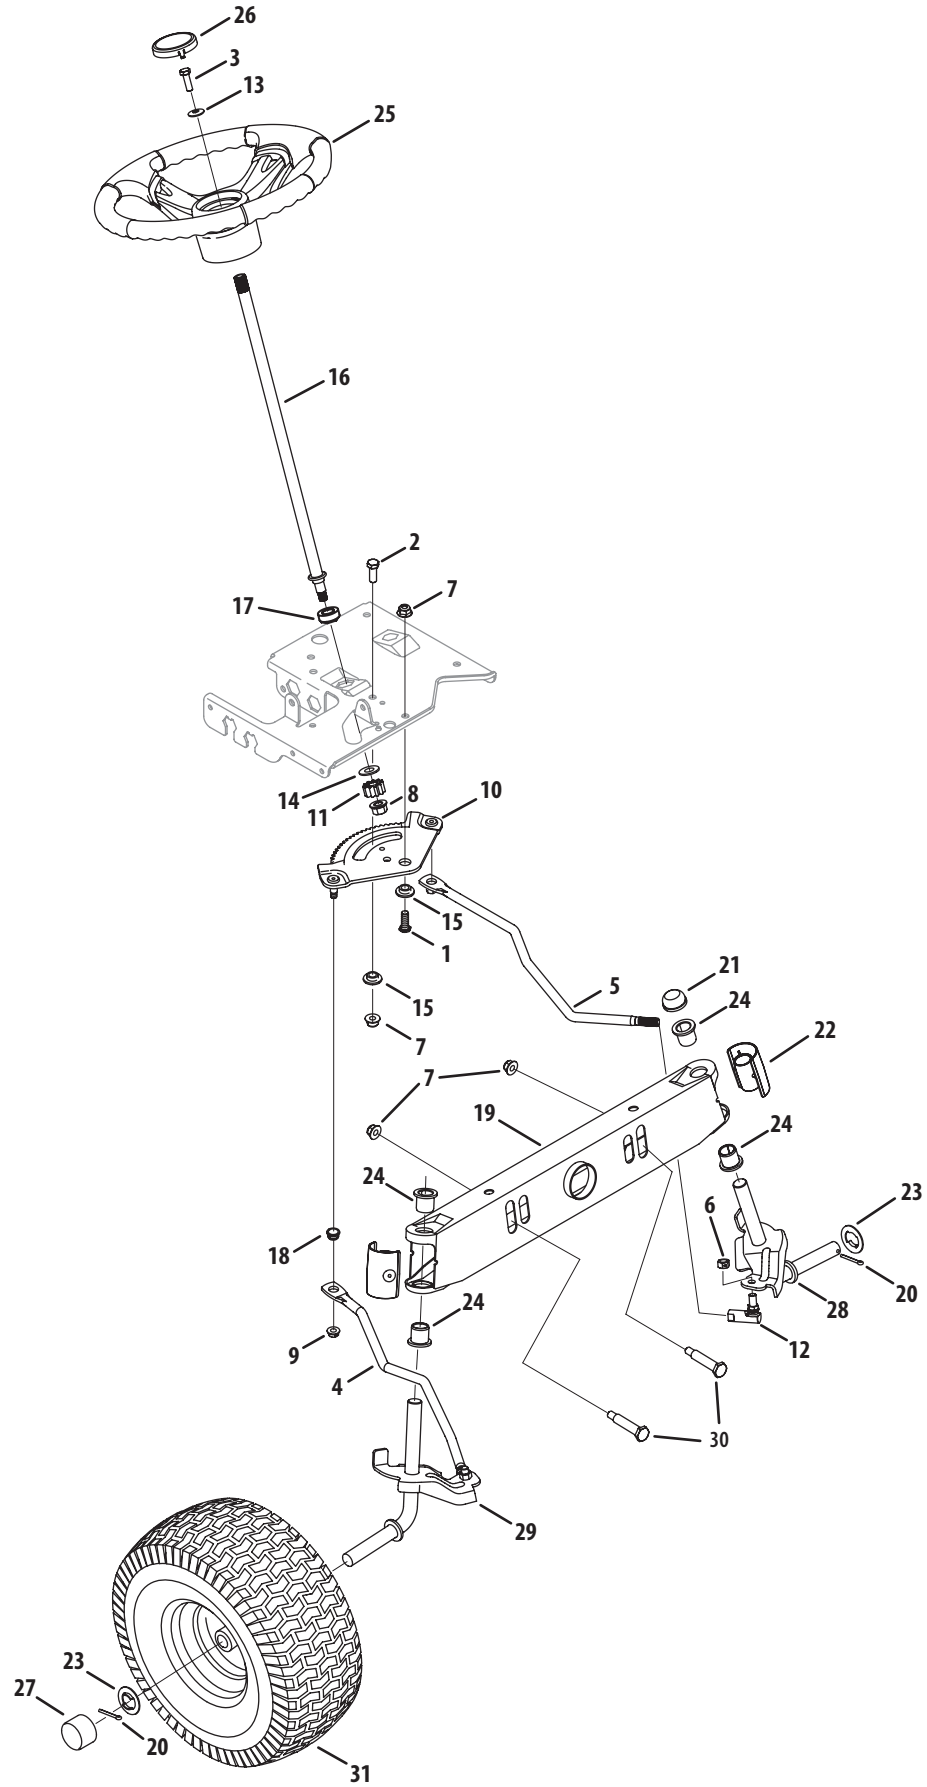

Steering & Front Axle Assembly

Steering & Front Axle Assembly

Ref.	Part Number	Description
1	710-04095	Hex Screw, 3/8-16, 1.00, Gr5
2	710-0514	Hex Screw, 3/8-16, 1.00, Gr5
3	710-0643	Hex Screw, 5/16-18, 1.00, Gr5
4	711-1408	Link, Drag, RH
5	711-1409A	Link, Drag, LH
6	912-0214	Nut, Hex Lock, 3/8-24
7	712-04065	Nut, Flange Lock, 3/8-16, Grf
8	712-0459	Nut, Flange Lock, 7/16-20
9	712-3004A	Nut, Flange Lock, 5/16-18, Gr5
10	917-1550E	Gear, Steering, 11/90 Ratio
11	717-1554	Gear, Pinion, Steering
12	923-0448A	Ball Joint, 7/16-20, Lock
13	936-3004	Washer, Flat, .406 x .875 x .105
14	736-3084	Washer, Flat, .51 x 1.12 x .06
15	738-04154	Spacer, Shoulder, .38 x 1.00 x .31
16	738-04263	Shaft, Steering, .625 OD x 24.25
17	741-04237A	Hex Flange Bearing
18	941-0475	Plastic Bushing .380 ID
19	683-0128B-0637	Pivot Bar Axle Assembly
20	714-0162	Cotter Pin, 5/32 x 1.25 (Cast Axle)
21	726-0341	Push Cap (Stamped Axle)
22	931-1291A	Pivot Bar End Cap w/ fitting
23	736-04228A	Flat Washer, .781 x 1.59
24	741-0660A	Flange Bearing
25	631-04028	Steering Wheel
26	731-04039	Steering Wheel Cap
	731-04681	Steering Wheel Cap, Tine Logo
27	731-05674	Push Cap, 3/4
28	638-04006A-0637	LH Axle Assembly, .750 (42" Deck)
	638-04003A	LH Axle Assembly, .750 (46" & 50")
29	638-04005A-0637	RH Axle Assembly, .750 (42" Deck)
	938-04004A	RH Axle Assembly, .750 (46" & 50")
30	738-04128	Shoulder Bolt, .5 x 2.38, 3/8-16
31	634-04086-0911	Wheel Assembly Complete, 15x6 TB
	634-04086-0941	Wheel Assembly Complete, 15x6 Brute
	734-1731-0901	Tire Only 15 x 6 x 6
	934-04081-0662	Rim Only w/ Valve Stem TB
	934-04081-0674	Rim Only w/ Valve Stem Brute

NOTE: Tractor features vary by model. NOT all parts listed above and pictured on the previous page are standard equipment.