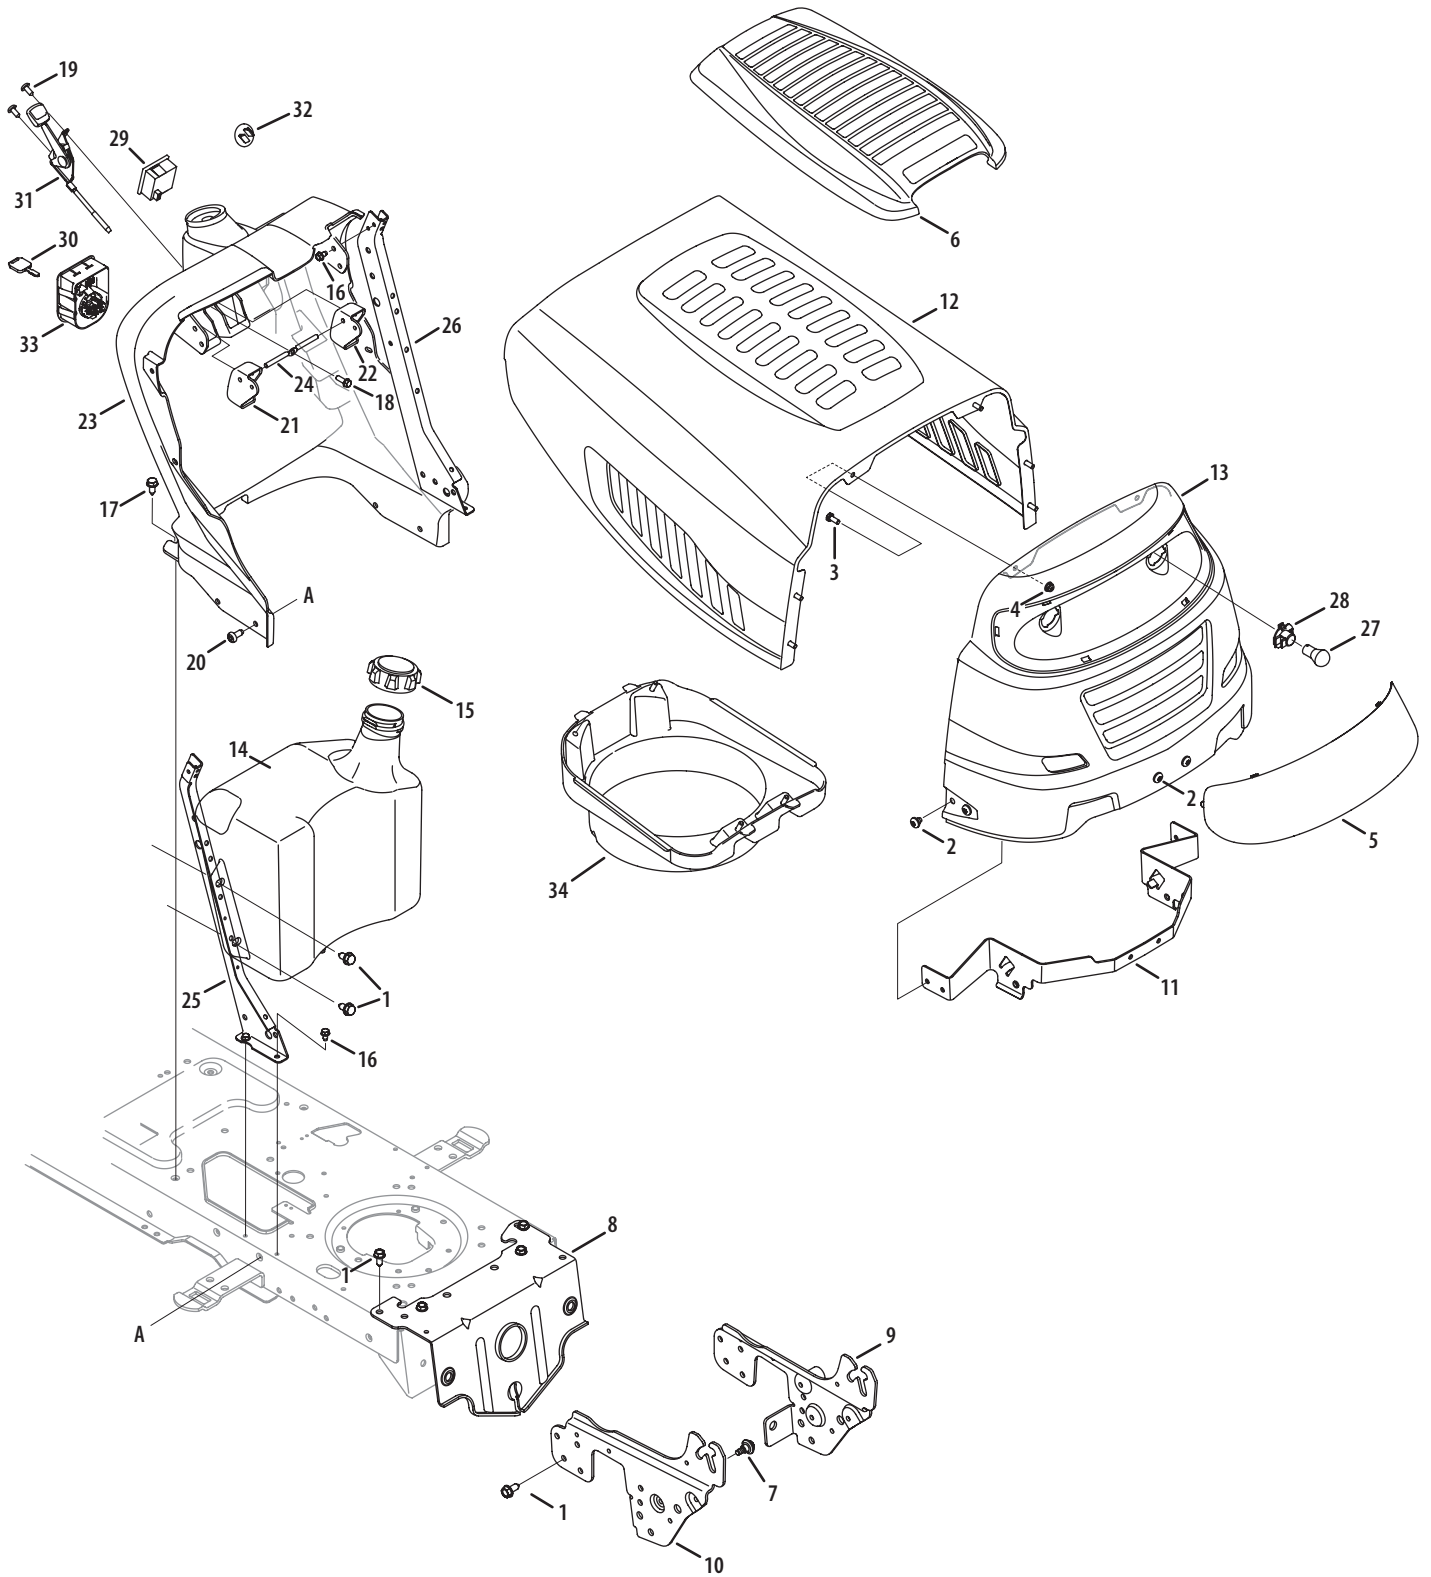

## Hood & Dash Assembly — 5 Style

Ref.	Part Number	Description	Ref.	Part Number	Description
1	710-04484	Screw, 5/16-18, 0.625	19	710-1017	Screw, 1/4-14, 0.625
2	710-04593	Screw, 5/16-18, .375	20	710-1611B	Screw, 5/16-18, 0.750
3	710-0751	Screw, 1/4-20, 0.620	21	931-04215	Dash Cruise Lever
4	712-04064	Flange Lock Nut, 1/4-20	22	931-04217	Dash Brake Lever
5	731-04949A	1/5-Style Lens	23	731-06167	Dash Panel, w/ Manual PTO
6	731-05522A	Hood Cover/Scoop	24	747-1196	Bent Lever Rod
7	738-04091A	Screw, Shldr, .43 x .29, 5/16-18	25	783-04323F-0637	Dash Support, RH
8	783-05326-0637	Pivot Bar Bracket	26	783-04285F-0637	Dash Support, LH
9	783-05327B-0637	Pivot Bracket Support LH	27	925-0963	Headlamp, 12V
10	783-05328A-0637	Pivot Bracket Support RH	28	925-1649	Lamp Socket
11	783-05454-0637	Hood Pivot Bracket	29	925-04156	Systems Ind. Monitor w/ Amtr.
12	783-05683-0691	1/5-Style Hood	30	925-1745A	Key w/ Plastic Grip
13	783-05685-0691	1/5-Style Grill	31	746-1084	Throttle/Choke Control, 25.0
14	751-0659D	Fuel Tank, 2.0 gal.	32	731-1999	Choke Plug
15	751-0603A	Fuel Tank Cap	33	925-04227B	4-Position Key Switch B&S
16	710-0599	Screw, 1/4-20, 0.500	34	731-05147A	Hood Plenum
17	710-0607	Screw, 5/16-18 x 0.500	—	725-04863	Wire Harness, Main B&S
18	710-0895	Screw, 1/4-15, .750	—	777X41984	Headlight Lens Reflector