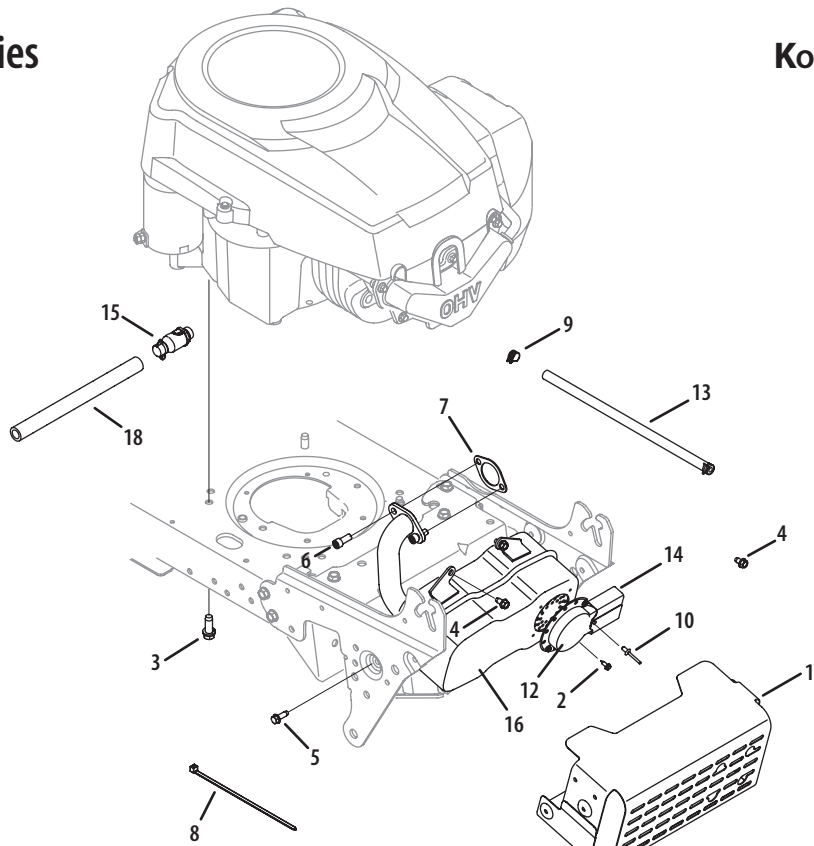

Used to secure slack of headlight harness to hood hinge