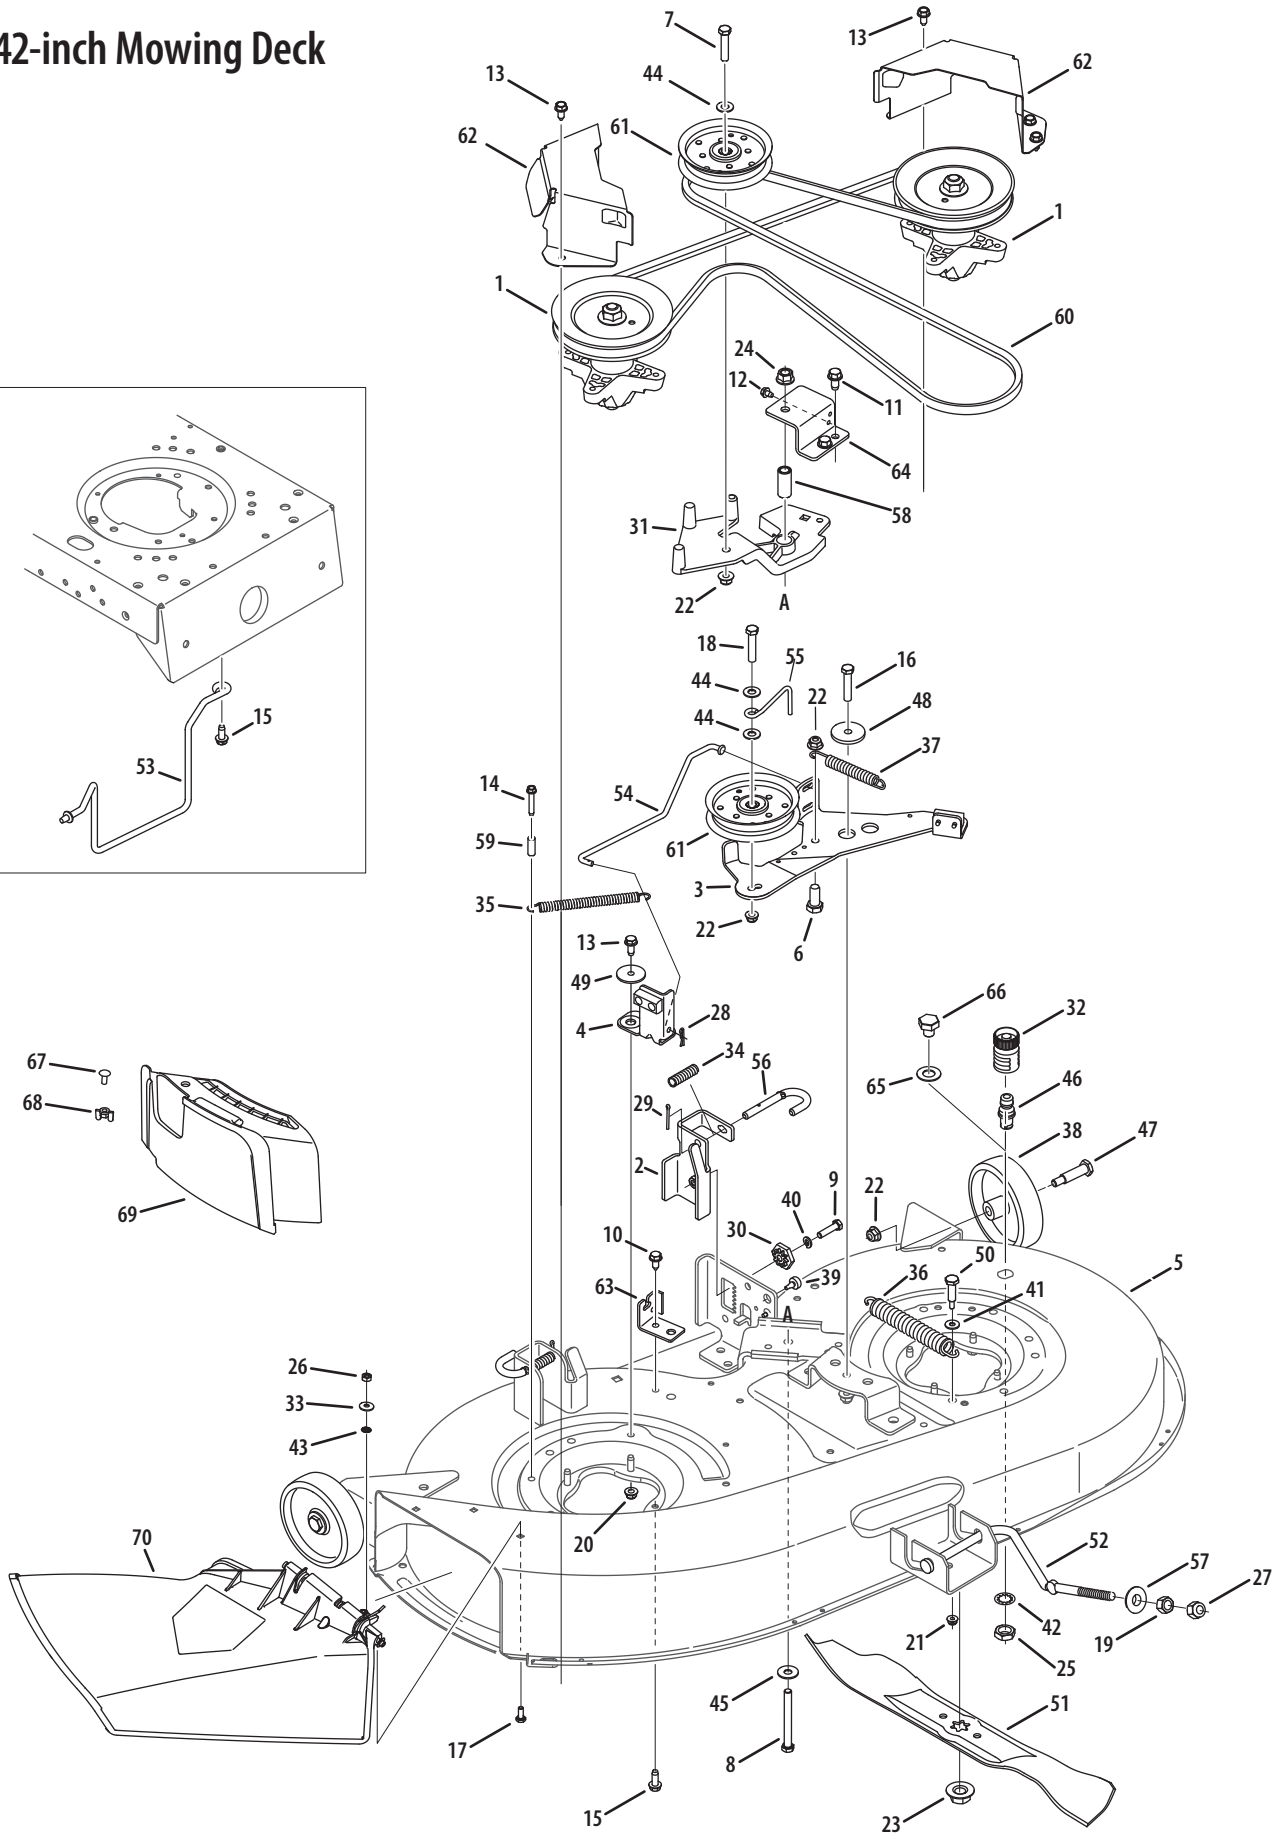

42-inch Mowing Deck

42-inch Mowing Deck

Ref.	Part Number	Description	Ref.	Part Number	Description
1	918-04456	Spindle Assembly Pulley 6.3 Dia	36	732-0459C	Extension Spring, .94 x 6.74
2	683-0254B-0637	Deck Hanger Bracket Assy. LH	37	932-0470A	Extension Spring, .53 x 4.75
3	683-04138B-0637	Brake Assembly, 42" Deck	38	734-0973	Deck Wheel, 5.0 x 1.38
4	683-04167	Brake Assembly, 42" Deck	39	735-0271A	Bumper, .62 Dia. x .3
5	983-04261-0637	Deck Assembly 42" W/Whl Brkt.	40	936-0119	Lock Washer, 5/16
6	710-0216	Screw, 3/8-16 x .75 GR5 STD	41	736-0173	Flat Washer, .28 x .74 x .063
7	710-0347	Screw, 3/8-16 x 1.75 GR5 STD	42	736-0225	Lock Washer, 5/8
8	710-0510	Screw, 7/16-20 x 3.00 GR5 STD	43	736-0270	Bell Washer, .265 x .75 x .062
9	710-0528	Screw, 5/16-18 x 1.25 GR5 STD	44	936-0300	Flat Washer, .406 x .875 x .059
10	710-04484	Screw, 5/16-18 x 0.75	45	736-0322	Flat Washer, .450 x 1.250 x .164
11	710-0623	Screw, 3/8-16 x 0.750	46	737-04003D	Deck Water Nozzle
12	710-0653	Screw, 1/4-20 x 0.375	47	938-0373	Shoulder Bolt, .496 x 1.525
13	710-3008	Screw, 5/16-18 x 0.750	48	738-04162A	Shoulder Spacer, .8840 x .190
14	710-0778	Screw, 1/4-20 x 1.500	49	738-04166	Shoulder Spacer, .5000 X .1475
15	710-1260A	Screw, 5/16-18 x 0.750	50	738-04272	Shoulder Screw, .374 x 1.16
16	710-3005	Screw, 3/8-16 x 1.25	51	942-0616A	3 in 1 Star Blade 21.23" LG
17	710-3015	Screw, 1/4-20 x .75	52	747-04269A	Adjustable Front Deck Rod,
18	710-3144	Screw, 3/8-16 x 2.00	53	747-04857	Belt-Keeper Rod, 42"
19	912-0206	Hex Nut, 1/2-13	54	747-04501	Brake Control Ride, 42"
20	712-04063	Flange Lock Nut, 5/16-18	55	747-04530	Belt Keeper Rod, 42" IDLER
21	712-04064	Flange Lock Nut, 1/4-20	56	747-1116	Deck Release Handle Rod
22	712-04065	Flange Lock Nut, 3/8-16	57	748-04069	Deck Lift Pivot Cup
23	712-0417A	Flange Nut, 5/8-18	58	750-04637B	Spacer, .455 X .697 X 1.585
24	712-0459	Flange Lock Nut, 7/16-20	59	750-0566A	Spacer, .260 x .372 x 1.030
25	912-0641	Hex Nut, M16-1.5 DIN 936	60	954-04045	V-Belt
26	712-3006	Hex Nut, 1/4-20	61	756-04129B	Idler Pulley, 4.25" DIA
27	712-3083	Hex Lock Nut, 1/2-13	62	783-04327B-0637	Belt Covers, 6.00 DIA
28	914-0104	Cotter Pin, .072 Dia. x 1.13 Lg.	63	783-04740-0637	Cable Deck Engage Bracket
29	914-0470	Cotter Pin, 1/8 x 1.25	64	783-05490-0637	Support Bracket
30	917-04074	Deck Gear Adjustment	65	736-0187	Flat Washer, .64 x 1.24 x .06
31	719-04233-0637	Idler Bracket, Cast 42" DECK	66	738-04146	Bolt Plug, M16 x 1.5
32	921-04041	Water Nozzle Adapter	67	710-0134	Carriage Screw, 1/4-20 x .62
33	726-0233	Push Nut, .25 ID x .50 OD	68	712-3087	Wing Nut, 1/4-20
34	932-0306A	Compression Spring .531 x 1.75	69	731-2363	Mulch Plug
35	732-04287	Extension Spring, .500 x 6.375	70	931-1032B	Discharge Chute Assembly

IMPORTANT: For a proper working machine, use only Factory Approved Parts.

IMPORTANT: V-belts are designed to engage and disengage safely. A substitute (non OEM) V-belt can be dangerous by not disengaging completely.

NOTE: Tractor features vary by model. NOT all parts listed above and pictured on the previous page are standard equipment.