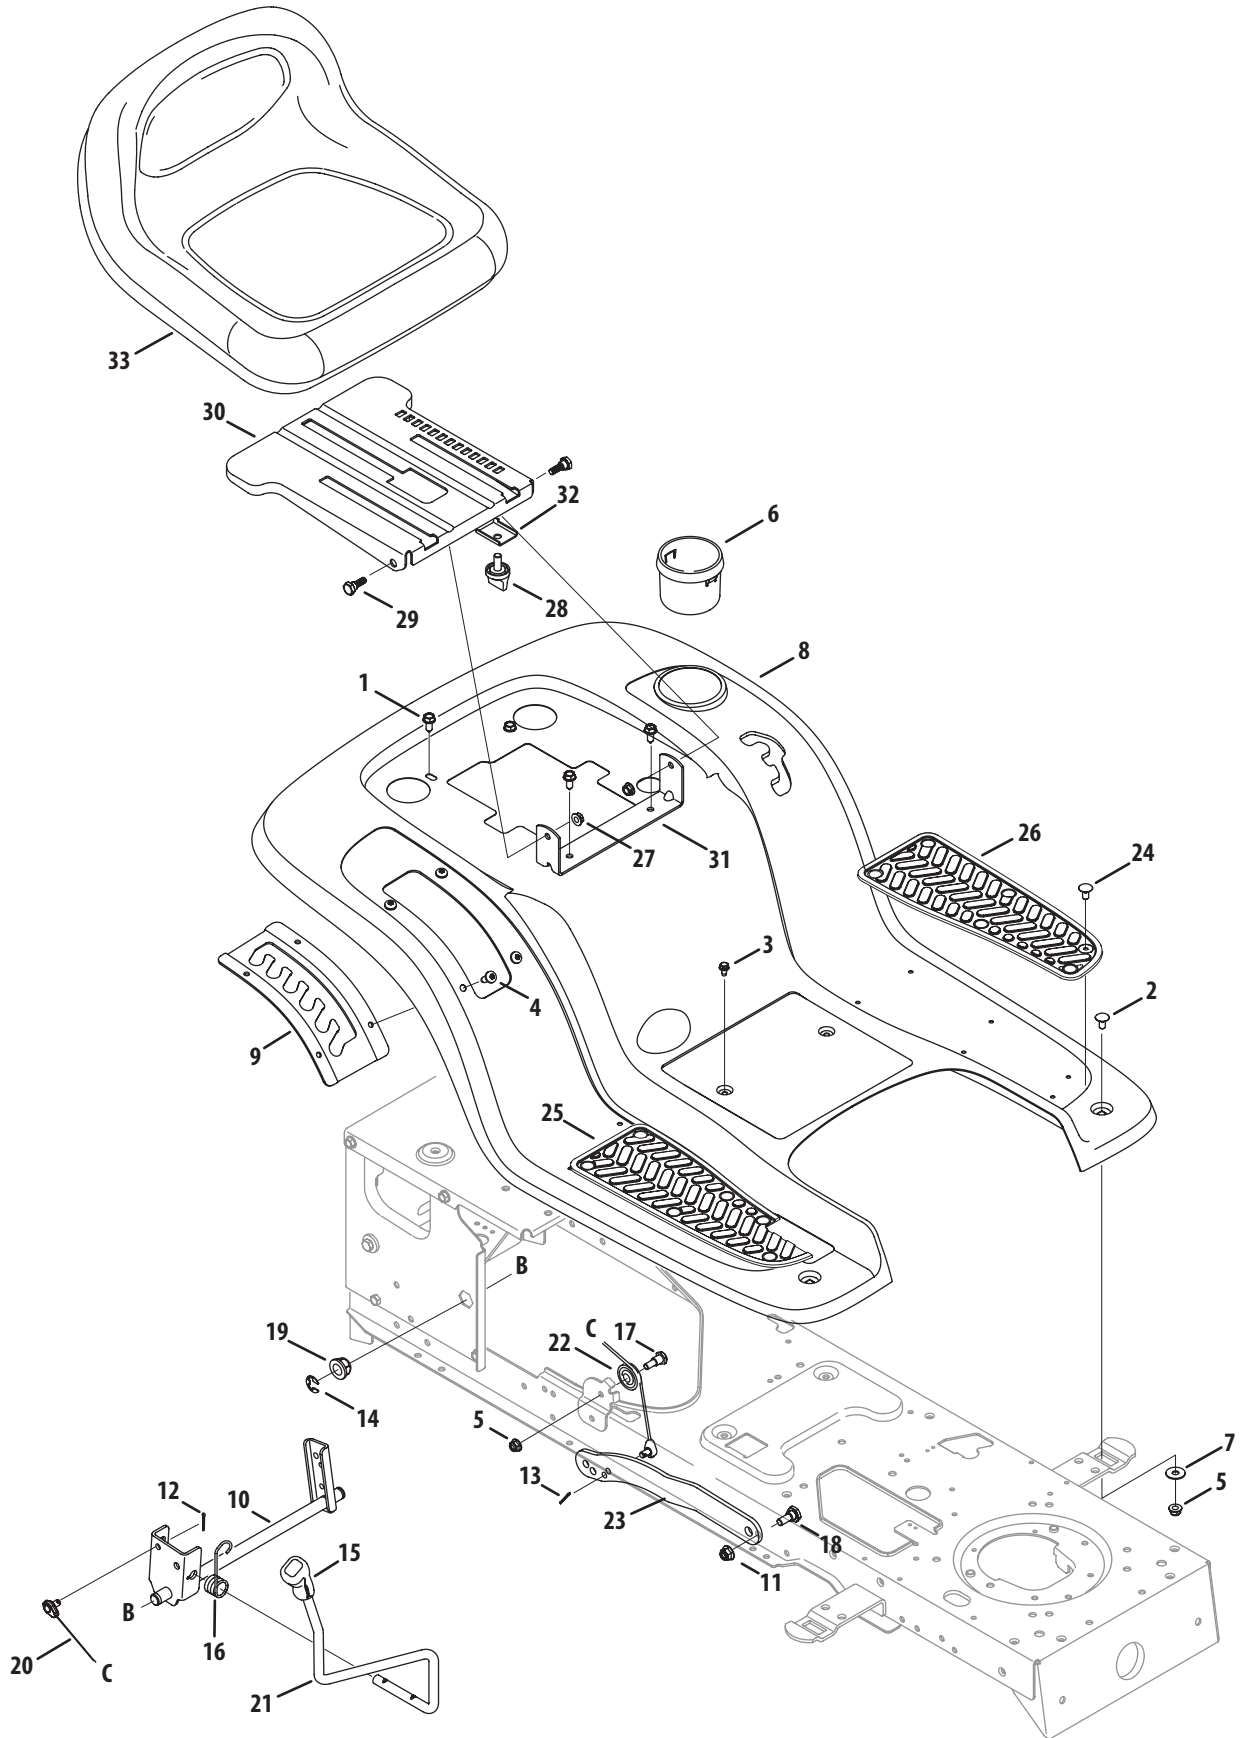

10-Style Fender, Deck Lift & Seat

10-Style Fender, Deck Lift & Seat

Ref.	Part Number	Description
1	710-04484	Screw, 5/16-18, 0.750x
2	710-0451	Carriage Bolt, 5/16-18 x .750
3	710-0599	Screw, 1/4-20, 0.500
4	710-1611B	Screw, 5/16-18, 0.750
5	712-04063	Nut, Flange Lock, 5/16-18, GrF
6	731-04591A	Cup Holder
7	736-3078	Washer, Flat,.344 x 1.0 x.063
8	783-06248-0691	Fender (10-Style)
9	783-1010A-0637	Deck Lift Plate (10-Style)
10	683-04223-0637	Deck Lift Shaft Assembly
11	712-04065	Nut, Flange Lock, 3/8-16, GrF
12	914-0104	Pin, Cotter,.072 Dia. x 1.13
13	914-0111	Pin, Cotter, 3/32, 1.0
14	716-0106A	Ring, E Type,.625 Dia.
15	720-0311	Grip, Handle, 1/2
16	732-0874	Spring, Torsion
17	738-0138A	Screw, 5/16-18 x.620 Gr2
18	938-0380	Screw, Shld,.50 x.27, (46" & 50" Deck)
19	941-0225	Bearing, Hex Flange
20	746-0968	Cable, Lift, 16.16
21	747-04447	Handle, Lift
22	756-1154	Pulley, Roller
23	783-04963A-0637	Arm, Lift (46" Deck)
24	726-3046	Ratchet Clip
25	735-0672	RH Foot Pad
26	735-0673	LH Foot Pad
27	712-3004A	Nut, Flange Lock, 5/16-18, Gr5
28	720-04061	Knob, 3/8-16
29	938-0296	Screw, Shoulder,.437 x.268
30	783-06049-0637	Seat Mounting Bracket
31	783-06088-0637	Seat Pivot Bracket
32	783-06266-0637	Seat Adjustment Knob Bracket
33	757-04081	Medium Back Seat

NOTE: Tractor features vary by model. NOT all parts listed above and pictured on the previous page are standard equipment.