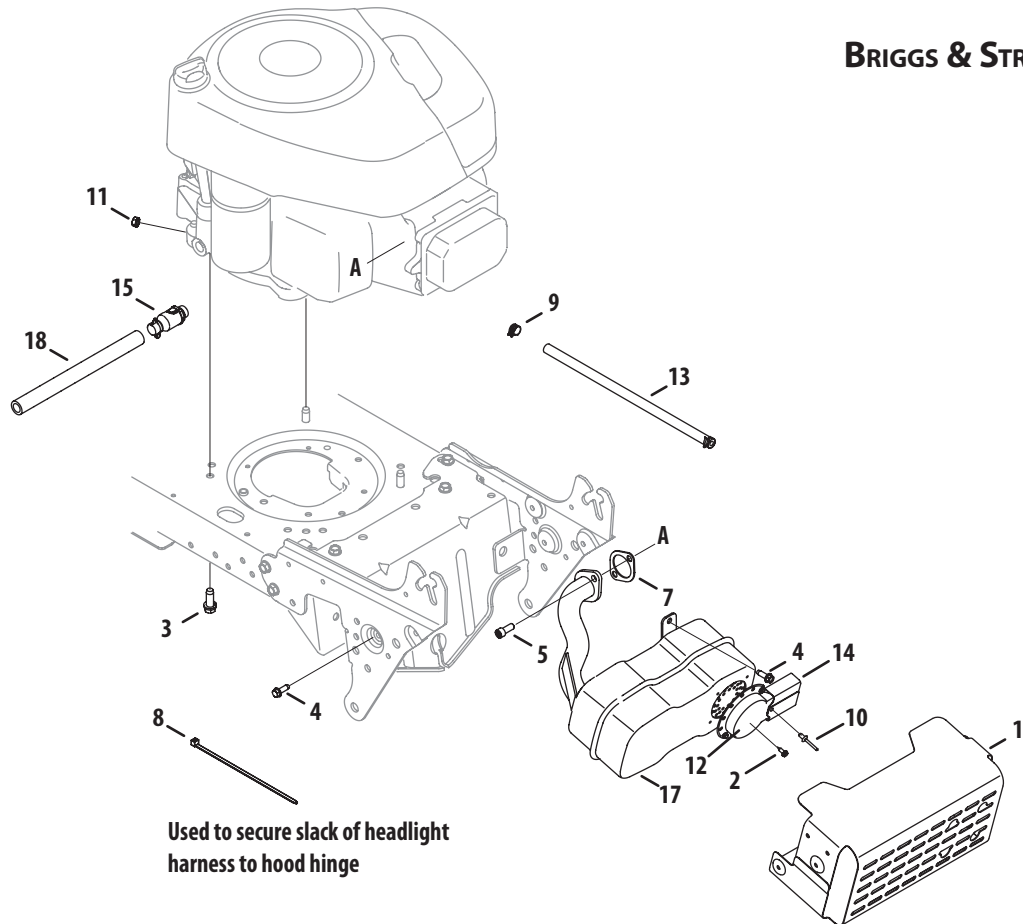

Used to secure slack of headlight harness to hood hinge