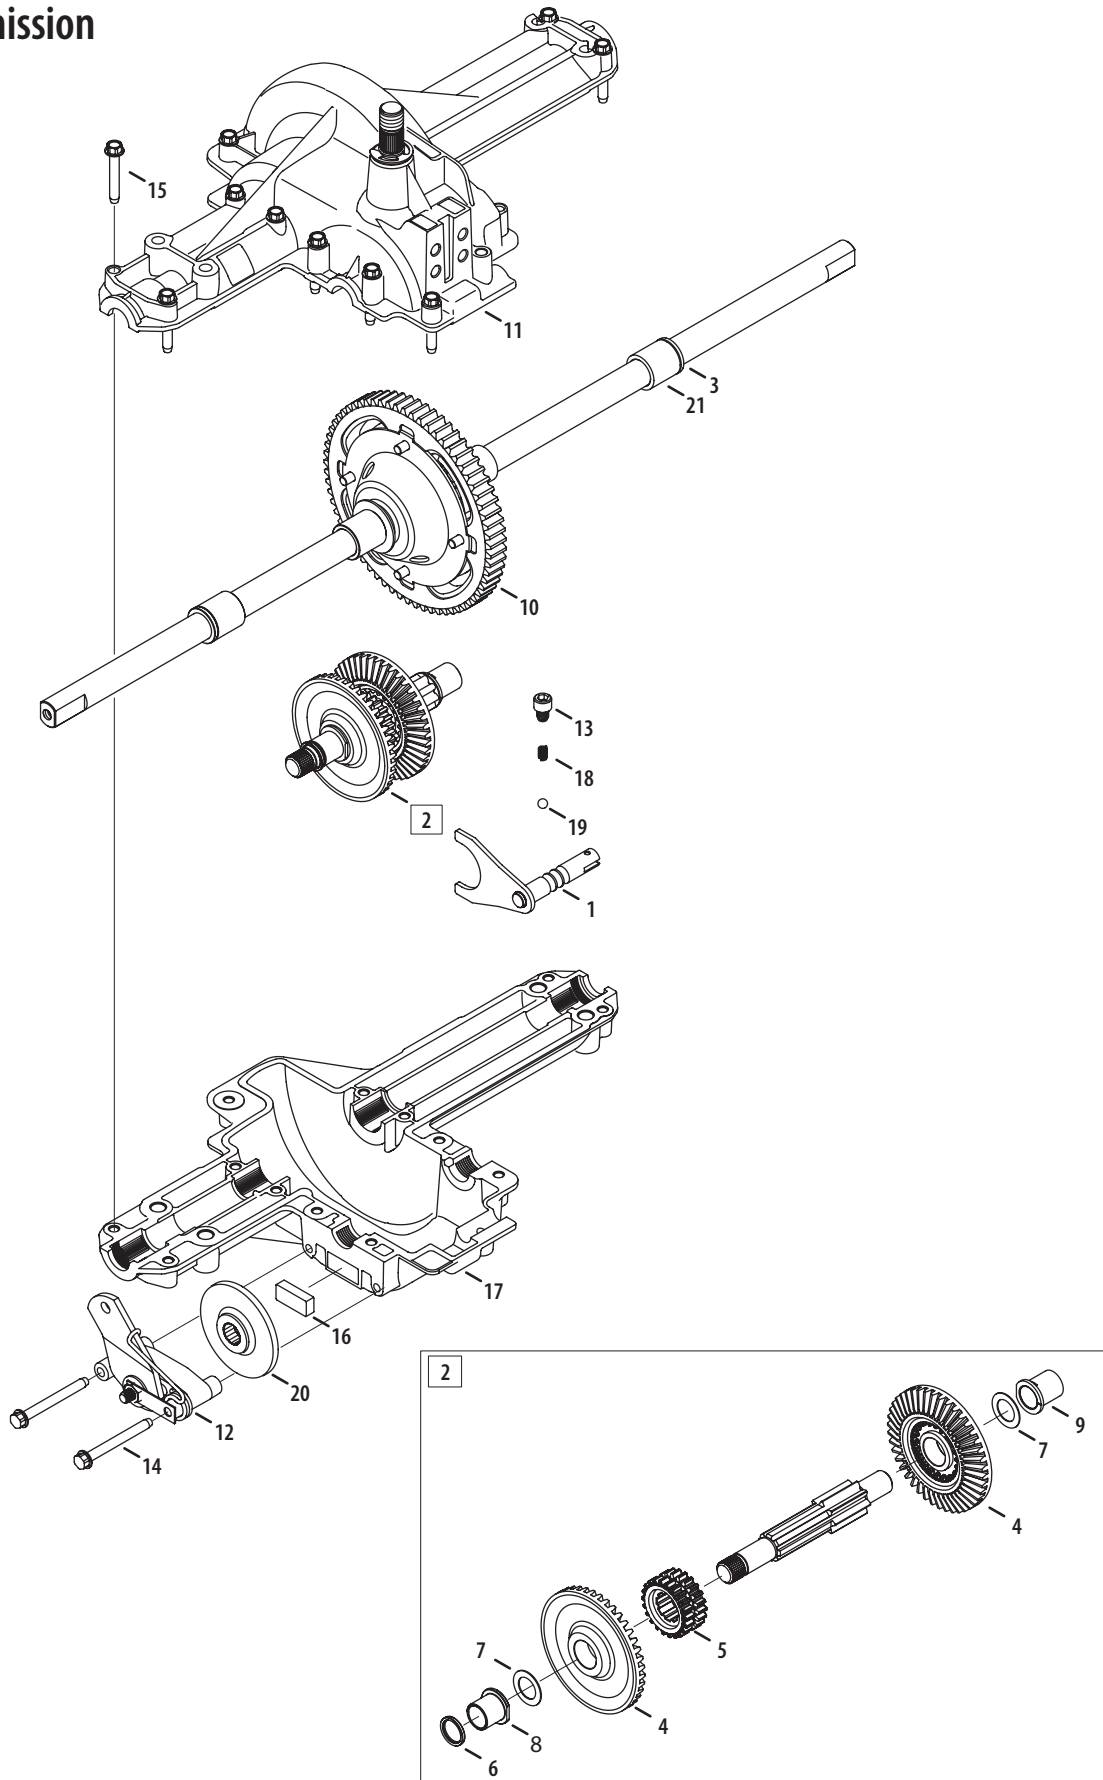

Transmission

Ref.	Part Number	Description
1	911-0011	Detent Shaft Assembly
2	911-04091	Drive Shaft Assy. (includes ref. 4 - 9)
3	921-0338	Seal,.75 x 1.0 x.125
4	917-04479B	Bevel Gear, 42 tooth spline
5	718-04381P	Single Speed Clutch Collar
6	721-0213	Seal, .625 x .812 x .094
7 *	936-0336	Flat Washer 5/8 x 1 x .030
	936-0337	Flat Washer .634 x 1 x .04
	936-0349	Flat Washer .63 x 1 x .02
	736-0494	Flat Washer .632 x 1 x .035
	936-0495	Thrust Washer 1.00 x .632 x .0
8	941-0337	Flange Bearing, 5/8 x 3/4 x 15/16
9	941-04347	Flange Bearing, .625 x .75 x .75
10	918-04567A	Differential Assembly
11	919-04187	Upper Housing
12	961-0001	Brake Assembly
13	710-04731	Self-tapping Screw, 5/16-18 x .375
14	710-1206	Self-tapping Screw, 1/4-20 x 2.375
15	710-1325	Self-tapping Screw, 1/4-20 x 1.625
16	917-0678	Brake Puck
17	919-04329	Lower Housing
18	932-0863	Compression Spring
19	741-0862	Detent Ball
20	761-0202	Brake Disc
21	941-0340	Sleeve Bearing,.75 x.1.0 x 1.0
—	737-0300A	Grease (19 oz.)

* Use applicable flat washers (ref. # 7) in this application allowing .006/.014 in. end-play.

NOTE: If rebuilding the upper housing, include two ounces (2 oz.) of Unirex® N3 grease (Part No. 737-0289) in the input shaft cavity.

NOTE: Tractor features vary by model. NOT all parts listed above and pictured on the previous page are standard equipment.