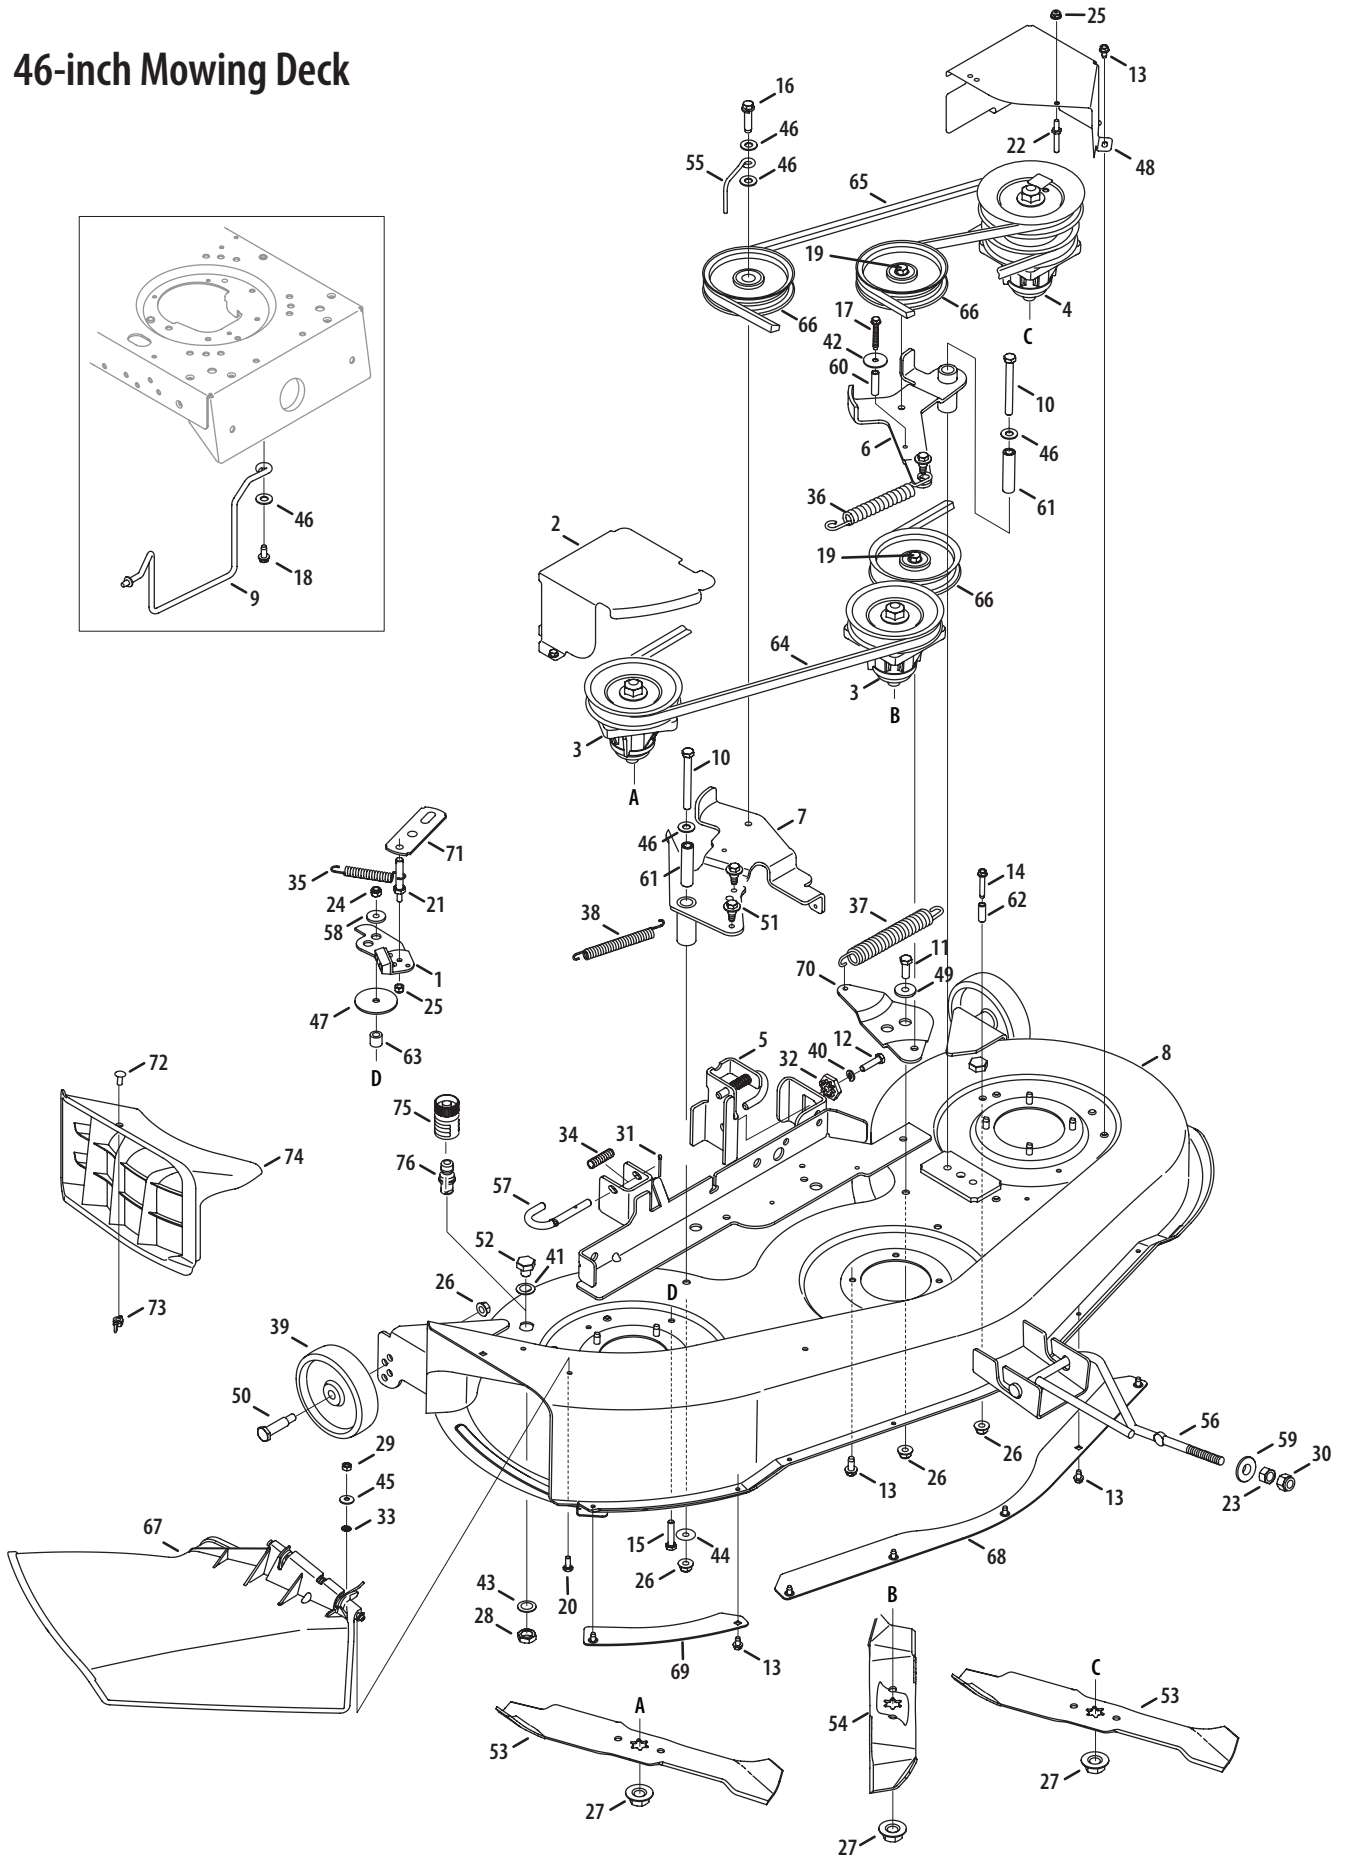

46-inch Mowing Deck

46-inch Mowing Deck

Ref. No.	Part No.	Description	Ref. No.	Part No.	Description
1	97116	Deck Brake Assembly	39	734-0973	Deck Wheel 5.0 x 1.38
2	17258E-0637	Deck Belt Cover RH	40	936-0119	Lock Washer, 5/16
3	918-0430B	Spindle Assembly	41	736-0187	Flat Washer, .64 x 1.24 x .06
4	918-04134C	Double Pulley Spindle Assy.	42	936-0211	Flat Washer, .285 x 1.25 x .06
5	683-0254B-0637	Deck Hanger Bracket Assy.	43	736-0225	Lock Washer, 5/8 Int. Tooth
6	683-04250A-0637	Idler Bracket Assembly LH	44	736-0258	Flat Washer, .385 x 1.0 x .135
7	683-04251A-0637	Idler Bracket Assembly RH	45	736-0270	Bell Washer, .265 x .75 x .062
8	683-04306-0637	Deck Assembly	46	936-0300	Flat Washer, .406 x .875 x .059
9	683-04414-0637	Belt Keeper Bracket	47	736-0418A	Flat Washer, .406 x .875 x .059
10	710-04754	Hex Screw, 3/8-16 x 3.50	48	783-1348D-0637	Deck Belt Cover LH
11	710-0514	Hex Screw, 3/8-16 x 1.00	49	938-0347	Shoulder Spacer, .625 ID x .169
12	710-0528	Hex Screw, 5/16-18 x 1.25	50	938-0373	Shoulder Bolt .496 x 1.525: 3/8-16
13	710-0599	Screw, 1/4-20 x .50	51	738-04091A	Shoulder Screw .43 x .29:5/16-18
14	710-0778	Screw, 1/4-20 x 1.50	52	738-04146	Bolt Plug, M16 x 1.5
15	710-0805	Hex Screw, 5/16-18 x 1.50	53	942-0611A	Blade, 3 in 1 star, 16.28" Lg.
16	710-1007	Sems Screw, 3/8-16 x 1.50	54	942-0612A	Blade, 3 in 1 star, 14.88" Lg.
17	710-1026	Screw, 1/4-20 x 1.75	55	747-04530	Belt Keeper Rod
18	710-04484	Screw, 5/16-18, .750	56	747-04645	Front Deck Adjustment Rod
19	710-1315	Screw, 3/8-16, x 1.25	57	747-1116	Deck Release Handle Rod
20	710-3015	Screw, 1/4-20 x .75	58	748-0234	Shoulder Spacer
21	711-04636	Pin, 1/4-20: 3/8 x 2.685	59	748-04069	Deck Lift Pivot Cup
22	911-0993	Belt Guard Pin, 1/4 x 1.43 lg.	60	750-04456	Spacer, .260 x .372 x 1.420 Lg.
23	912-0206	Hex Nut, 1/2-13	61	750-04999	Spacer, .380 x .625 x 2.515 Lg.
24	712-04063	Flange Lock Nut, 5/16-18	62	750-0566A	Spacer, .260 x .372 x 1.030 Lg.
25	712-04064	Flange Lock Nut, 1/4-20	63	750-1320	Spacer, .375 x .63 x .595 Lg.
26	712-04065	Flange Lock Nut, 3/8-16	64	954-0349	V-Belt, 79.10 Lg.
27	712-0417A	Flange Nut, 5/8-18	65	954-04122	V-Belt, 90.24 Lg.
28	912-0641	Hex Nut, M16-1.5	66	756-04129B	Idler Pulley, 4.25" dia.
29	712-3006	Hex Nut, 1/4-20	67	931-1032B	Discharge Chute
30	712-3083	Hex Lock Nut, 1/2-13	68	783-0141-0637	Center Deck Skirt
31	914-0470	Cotter Pin, 1/8 x 1.25	69	783-0142-0637	RH Deck Skirt
32	917-04074	Deck Adjustment Gear	70	783-04641A-0637	Idler Bracket
33	726-0233	Push Nut, .25 ID x .50 OD	71	783-05321-0637	Brake Bracket
34	932-0306A	Compression Spring .531 x 1.75	72	710-0134	Carriage Screw, 1/4-20 x .62
35	932-0429A	Extension Spring, .50 x 3.97 Lg.	73	712-3087	Wing Nut, 1/4-20
36	732-04400	Extension Spring, .75 x 6.835 Lg.	74	731-05264	Mulch Plug, 46" Deck
37	932-0594A	Extension Spring, .91 x 7.33 Lg.	75	921-04041	Water Nozzle Adapter
38	732-0814	Extension Spring, .56 x 5.52 Lg.	76	737-04003D	Deck Water Nozzle

IMPORTANT: For a proper working machine, use only Factory Approved Parts.

IMPORTANT: V-belts are designed to engage and disengage safely. A substitute (non OEM) V-belt can be dangerous by not disengaging completely.

NOTE: Tractor features vary by model. NOT all parts listed above and pictured on the previous page are standard equipment.