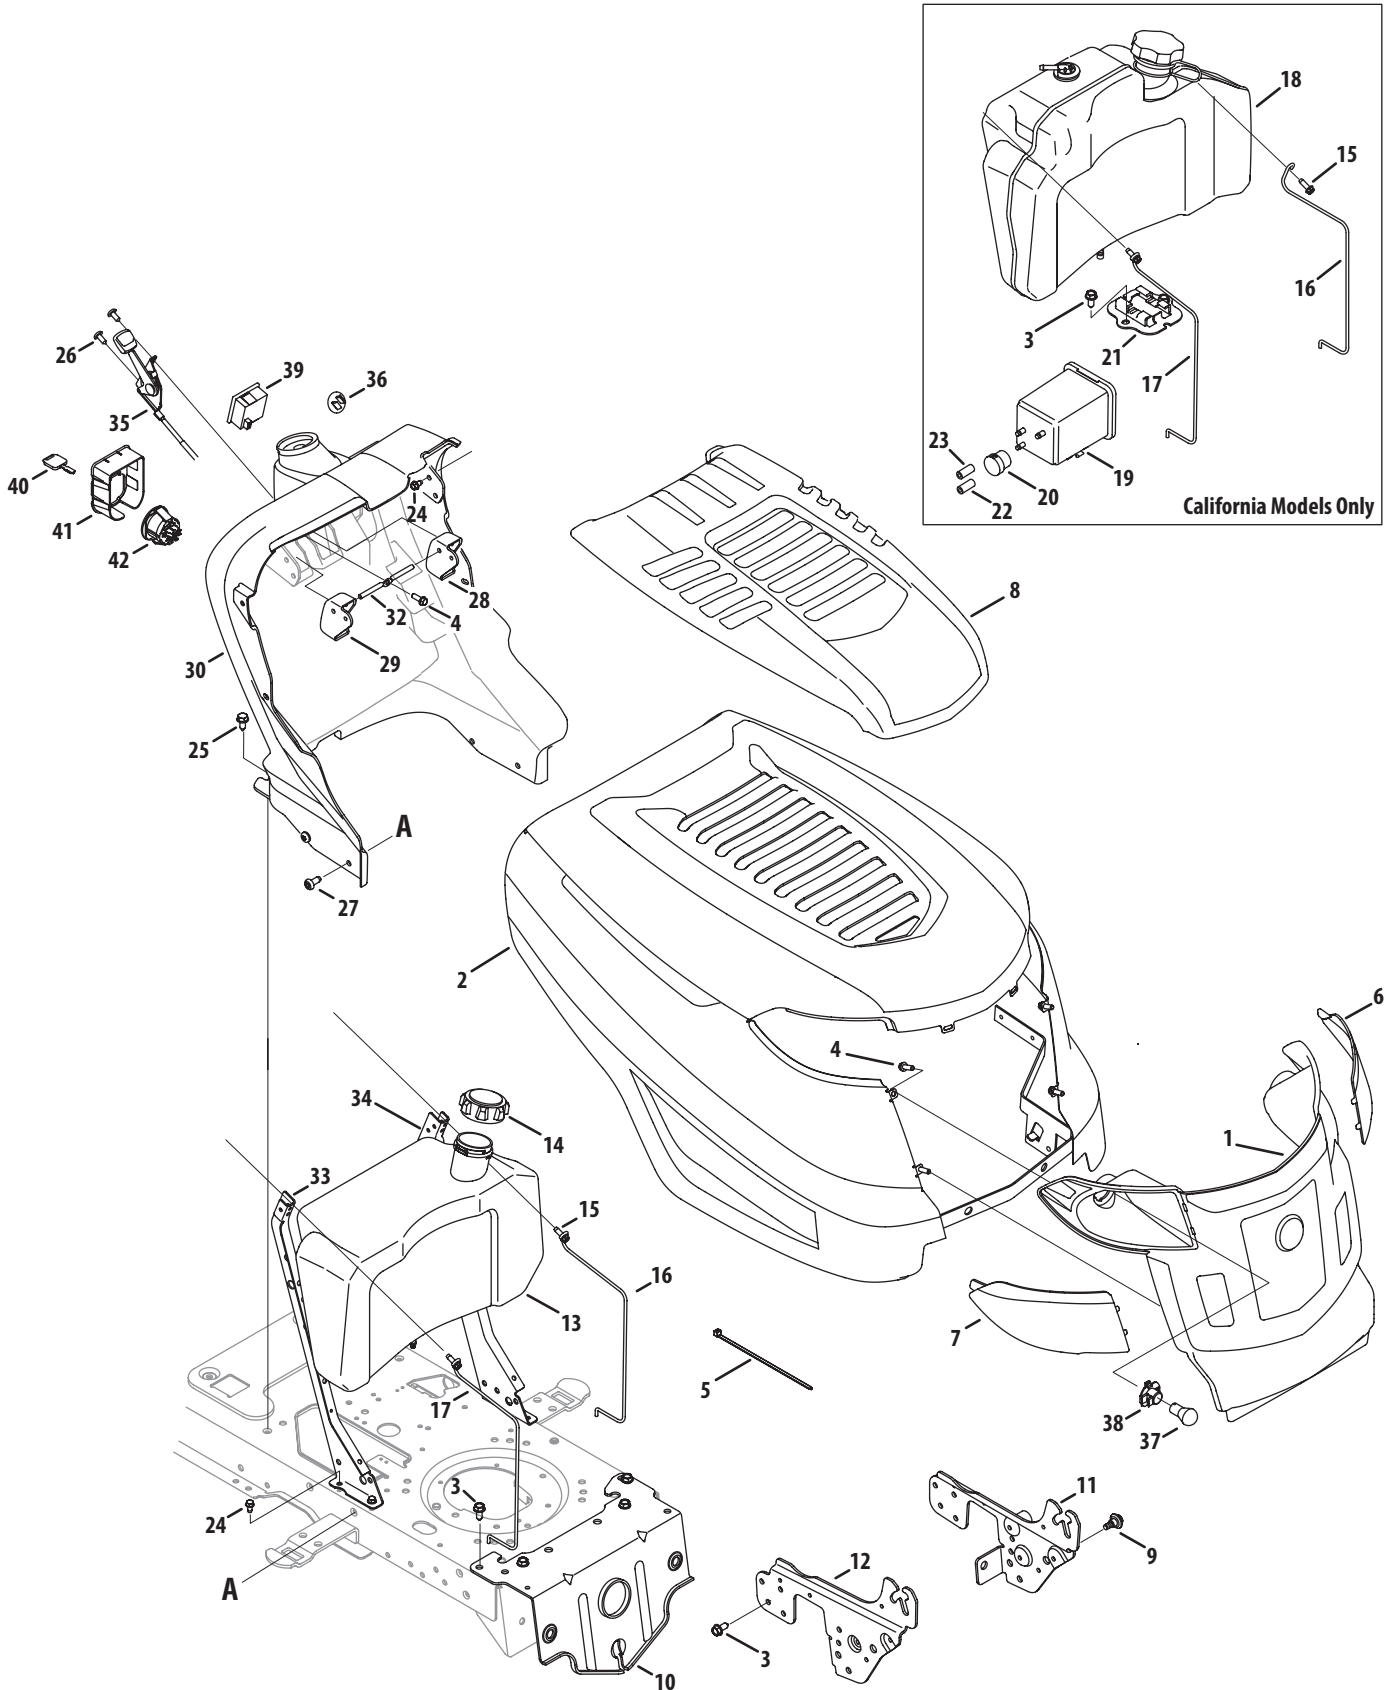

Hood & Dash Assembly — K Style

Hood & Dash Assembly — K Style

Ref.	Part Number	Description	Ref.	Part Number	Description
1	631-04272	Grill Assembly TB	23	951-10750*	Fuel Line, 7/32
2	683-04441-0638	Hood, K-Style	24	710-0599	Screw, 1/4-20, 0.500
3	710-04484	Screw, 5/16-18, 0.625	25	710-0607	Screw, 5/16-18 x 0.500
4	710-0895	Self-tapping Screw, 1/4-15 x.75	26	710-1017	Screw, 1/4-14 x.625
5	725-0157	Cable Tie, 3/16 x .05 x 7.4	27	710-1611B	Screw, 5/16-18 x.75
6	731-06095	Headlight Lens (LH)	28	731-04728	Parking Brake Button
7	731-06096	Headlight Lens (RH)	29	731-04729	Cruise Control Button
8	731-06194A*	Hood Scoop	30	731-06166	Dash Panel w/ Manual PTO
9	738-04091A	Shoulder Screw,.43 x.29	31	735-0271A***	Rubber Bumper
10	783-05326-0637	Pivot Bar Bracket	32	747-1196	Brake/Cruise Pivot Rod
11	783-05327B-0637	Pivot support Bracket, LH	33	783-04285F-0637	RH Dash Support Plate
12	783-05328A-0637	Pivot support Bracket, RH	34	783-04323F-0637	LH Dash Support Plate
13	751-10609	Fuel Tank, 2.5 gal.	35	746-04364	Throttle/Choke Control Cable
14	751-0603A	Fuel Tank Cap	36	731-1999	Choke Plug
15	710-0642	Screw, 1/4-20, 0.750	37	925-0963	Headlamp, 12V
16	747-04161	Gas Tank Support Rod LH	38	925-1649	Lamp Socket
17	747-04946	Gas Tank Support Rod RH	39	925-04156	Systems Ind. Monitor w/ Amtr.
18	651-04218**	Fuel Tank, 2.5 gal. Assembly (CARB)	40	925-1745A	Ignition Key w/ plastic cover
	951-10587	Fuel Cap, 2.25 ID Female	41	731-05241A	Switch Housing
	751-10441	Rollover Valve Grommet Mount	42	925-04659	Module, Ignition Switch (3 position)
	735-04081	Rubber Grommet, 23.0 ID x 3.55		925-04227B	Module, Ignition Switch (4 position)
	951-10570	Fuel Tank, 2.5 gal.	—	725-04867	Wire Harness (no RMC - 3 Position)
19	951-10589*	Carbon Canister	—	725-04864	Wire Harness (w/ RMC - 4 Position)
20	951-10590*	Canister Filter Vent	—	777X43039	Headlight Lens Reflector RH
21	951-10610*	Canister Adapter Bracket	—	777X43038	Headlight Lens Reflector LH
22	951-10749*	Fuel Line, 3/16			

* On Some Models

** Not available as an assembly.

*** Not shown

NOTE: Tractor features vary by model. NOT all parts listed above and pictured on the previous page are standard equipment.