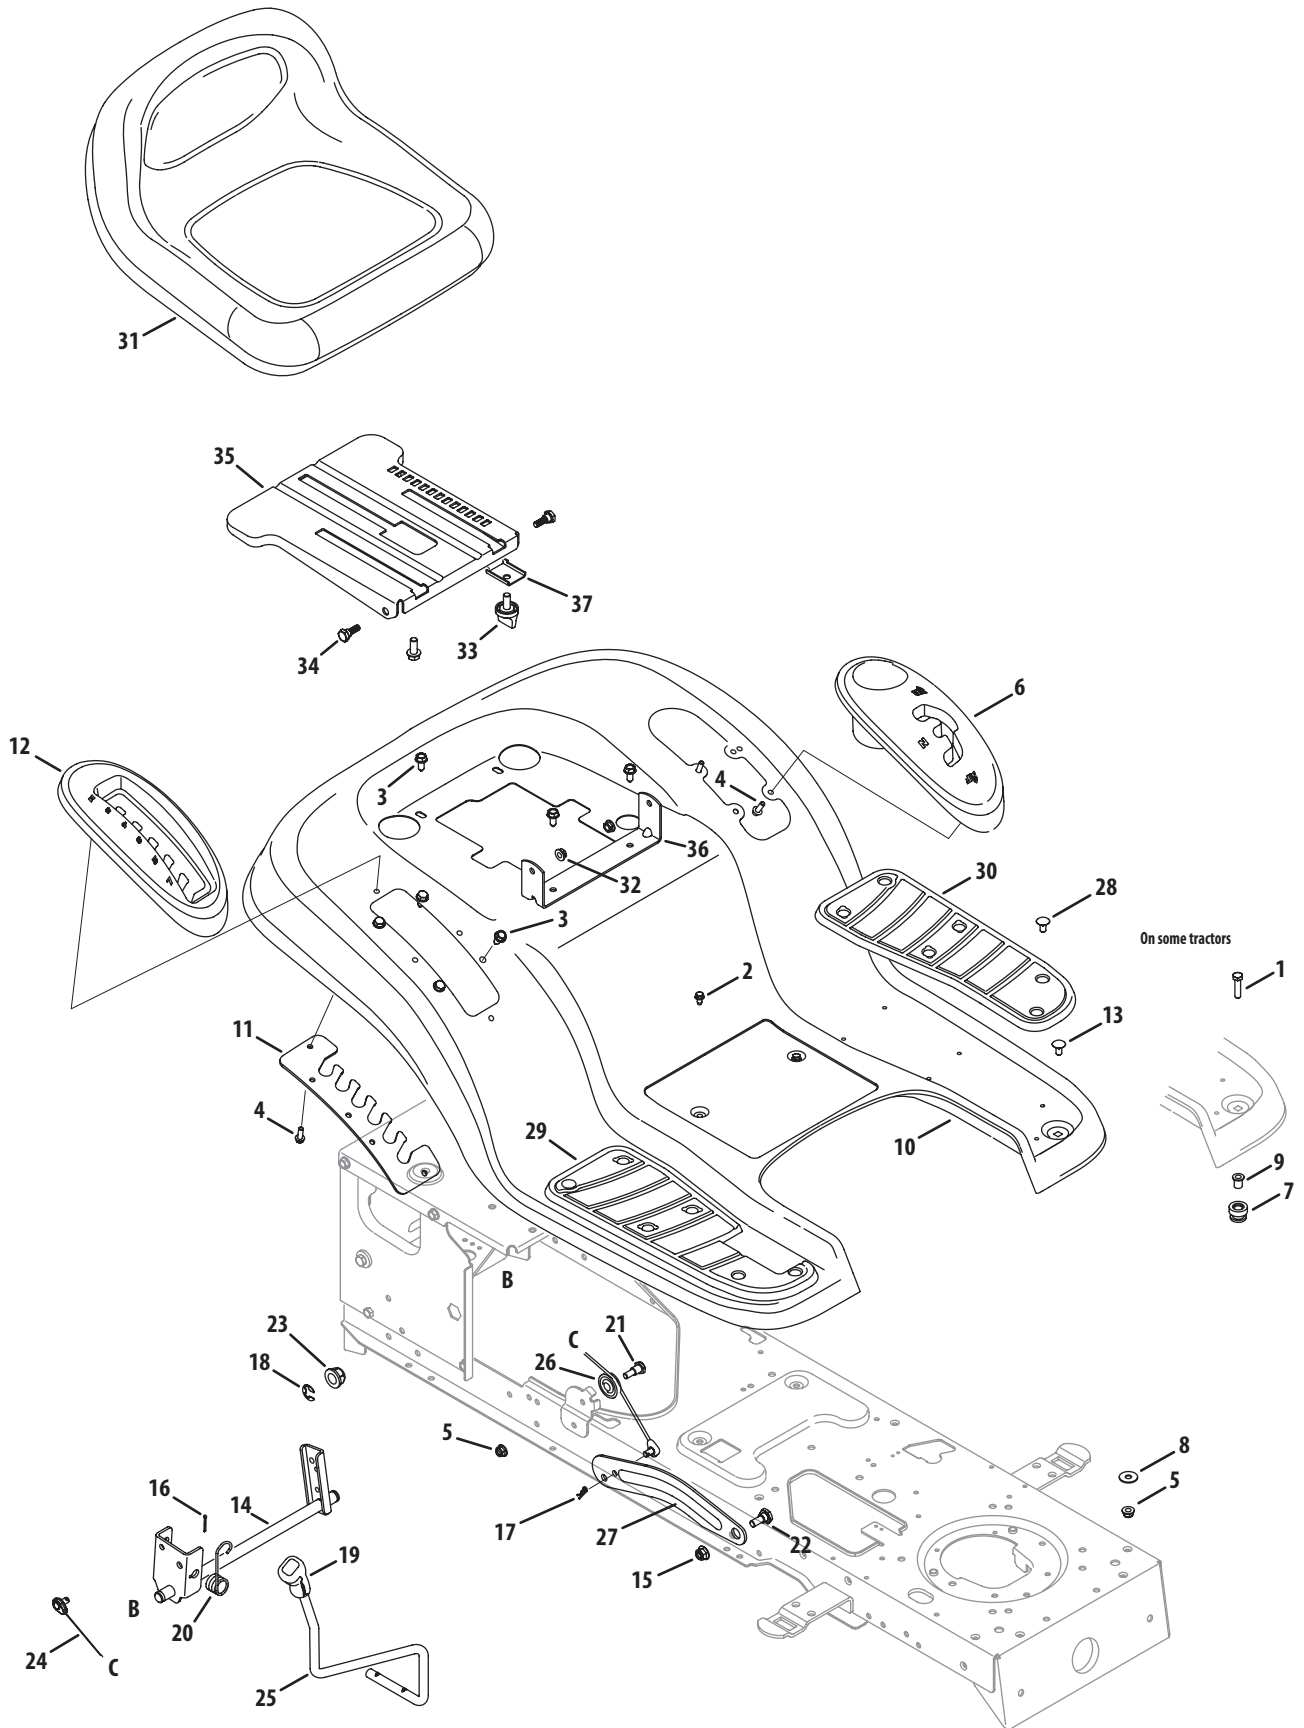

## 4-Style Fender, Deck Lift & Seat

Ref.	Part Number	Description	Ref.	Part Number	Description
1	710-0528	Hex Screw, 5/16-18 x 1.25	22	738-04130	Scr.,Shldr, .625 x.165,(42" Deck)
2	710-0599	Screw, 1/4-20, 0.500		938-0380	Screw, Shld.,50 x.27, (46" & 50" Deck)
3	710-04484	Screw, 5/16-18, 0.750x	23	941-0225	Bearing, Hex Flange
4	710-0895	Screw, 1/4-15, 0.750	24	746-0968	Cable, Lift, 16.16
5	712-04063	Nut, Flange Lock, 5/16-18, GrF	25	747-04447	Handle, Lift
6	731-2104C	Cover, w/ Cup Holder	26	756-1154	Pulley, Roller
7	735-0690	Grommet, .4375 x .750	27	783-04494B-0637	Arm, Lift - RH (42" Deck) <i>(shown)</i>
8	736-3078	Washer, Flat,.344 x 1.0 x.063		783-04711B-0637	Arm, Lift - LH (42" Deck) <i>(not shown)</i>
9	750-3310	Flanged Spacer		783-04963A-0637	Arm, Lift (46" Deck) <i>(not shown)</i>
10	783-06246-0638	Fender (4-Style) shown		783-05546-0637	Arm, Lift (50" Deck) <i>(not shown)</i>
11	783-0677B-0637	Lift Adjustment Bracket	28	726-3046	Ratchet Clip
12	731-06795	Lift Lever Cover	29	735-0656	RH Foot Pad, Rubber
13	710-0451	Carriage Bolt, 5/16-18 x .750	30	735-0657	LH Foot Pad, Rubber
14	683-04223-0637	Deck Lift Shaft Assembly	31	757-04081	Medium Back Seat
15	712-04065	Nut, Flange Lock, 3/8-16, GrF		757-04086	High Back Seat <i>(not shown)</i>
16	914-0104	Pin, Cotter,.072 Dia. x 1.13	32	712-3004A	Nut, Flange Lock, 5/16-18, Gr5
17	914-0111	Pin, Cotter, 3/32, 1.0	33	720-04061	Knob, 3/8-16
18	716-0106A	Ring, E Type,.625 Dia.	34	938-0296	Screw, Shoulder,.437 x.268
19	720-0311	Grip, Handle, 1/2	35	783-06049-0637	Seat Mounting Bracket
20	732-0874	Spring, Torsion	36	783-06088-0637	Seat Pivot Bracket
21	738-0138A	Screw, 5/16-18 x.620 Gr2	37	783-06266-0637	Seat Adjustment Knob Bracket