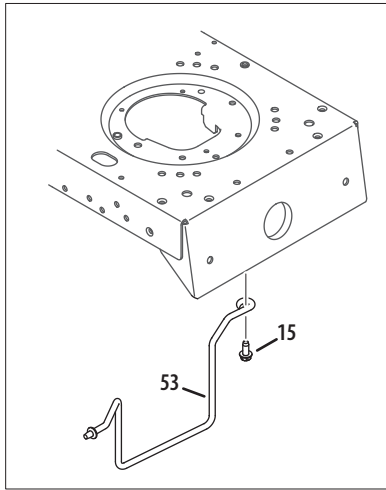

42-inch Mowing Deck

42-inch Mowing Deck

Ref.	Part Number	Description	Ref.	Part Number	Description
1	918-04456	Spindle Assembly Pulley 6.3 Dia	36	732-0459C	Extension Spring, .94 x 6.74
2	683-0254B-0637	Deck Hanger Bracket Assy. LH	37	932-0470A	Extension Spring, .53 x 4.75
3	683-04138B-0637	Brake Assembly, 42" Deck	38	734-0973	Deck Wheel, 5.0 x 1.38
4	683-04167	Brake Assembly, 42" Deck	39	735-0271A	Bumper, .62 Dia. x .3
5	983-04261-0637	Deck Assembly 42" W/Whl Brkt.	40	936-0119	Lock Washer, 5/16
6	710-0216	Screw, 3/8-16 x .75 GR5 STD	41	736-0173	Flat Washer, .28 x .74 x .063
7	710-0347	Screw, 3/8-16 x 1.75 GR5 STD	42	736-0225	Lock Washer, 5/8
8	710-0510	Screw, 7/16-20 x 3.00 GR5 STD	43	736-0270	Bell Washer, .265 x .75 x .062
9	710-0528	Screw, 5/16-18 x 1.25 GR5 STD	44	936-0300	Flat Washer, .406 x .875 x .059
10	710-04484	Screw, 5/16-18 x 0.75	45	736-0322	Flat Washer, .450 x 1.250 x .164
11	710-0623	Screw, 3/8-16 x 0.750	46	737-04003D	Deck Water Nozzle
12	710-0653	Screw, 1/4-20 x 0.375	47	938-0373	Shoulder Bolt, .496 x 1.525
13	710-3008	Screw, 5/16-18 x 0.750	48	738-04162A	Shoulder Spacer, .8840 x .190
14	710-0778	Screw, 1/4-20 x 1.500	49	738-04166	Shoulder Spacer, .5000 X .1475
15	710-1260A	Screw, 5/16-18 x 0.750	50	738-04272	Shoulder Screw, .374 x 1.16
16	710-3005	Screw, 3/8-16 x 1.25	51	942-0616A	3 in 1 Star Blade 21.23" LG
17	710-3015	Screw, 1/4-20 x .75	52	747-04269A	Adjustable Front Deck Rod,
18	710-3144	Screw, 3/8-16 x 2.00	53	747-04857	Belt-Keeper Rod, 42"
19	912-0206	Hex Nut, 1/2-13	54	747-04501	Brake Control Ride, 42"
20	712-04063	Flange Lock Nut, 5/16-18	55	747-04530	Belt Keeper Rod, 42" IDLER
21	712-04064	Flange Lock Nut, 1/4-20	56	747-1116	Deck Release Handle Rod
22	712-04065	Flange Lock Nut, 3/8-16	57	748-04069	Deck Lift Pivot Cup
23	712-0417A	Flange Nut, 5/8-18	58	750-04637B	Spacer, .455 X .697 X 1.585
24	712-0459	Flange Lock Nut, 7/16-20	59	750-0566A	Spacer, .260 x .372 x 1.030
25	912-0641	Hex Nut, M16-1.5 DIN 936	60	954-04045	V-Belt
26	712-3006	Hex Nut, 1/4-20	61	756-04129B	Idler Pulley, 4.25" DIA
27	712-3083	Hex Lock Nut, 1/2-13	62	783-04327B-0637	Belt Covers, 6.00 DIA
28	914-0104	Cotter Pin, .072 Dia. x 1.13 Lg.	63	783-04740-0637	Cable Deck Engage Bracket
29	914-0470	Cotter Pin, 1/8 x 1.25	64	783-05490-0637	Support Bracket
30	917-04074	Deck Gear Adjustment	65	736-0187	Flat Washer, .64 x 1.24 x .06
31	719-04233-0637	Idler Bracket, Cast 42" DECK	66	738-04146	Bolt Plug, M16 x 1.5
32	921-04041	Water Nozzle Adapter	67	710-0134	Carriage Screw, 1/4-20 x .62
33	726-0233	Push Nut, .25 ID x .50 OD	68	712-3087	Wing Nut, 1/4-20
34	932-0306A	Compression Spring .531 x 1.75	69	731-2363	Mulch Plug
35	732-04287	Extension Spring, .500 x 6.375	70	931-1032B	Discharge Chute Assembly

IMPORTANT: For a proper working machine, use only Factory Approved Parts.

IMPORTANT: V-belts are designed to engage and disengage safely. A substitute (non OEM) V-belt can be dangerous by not disengaging completely.

NOTE: Tractor features vary by model. NOT all parts listed above and pictured on the previous page are standard equipment.