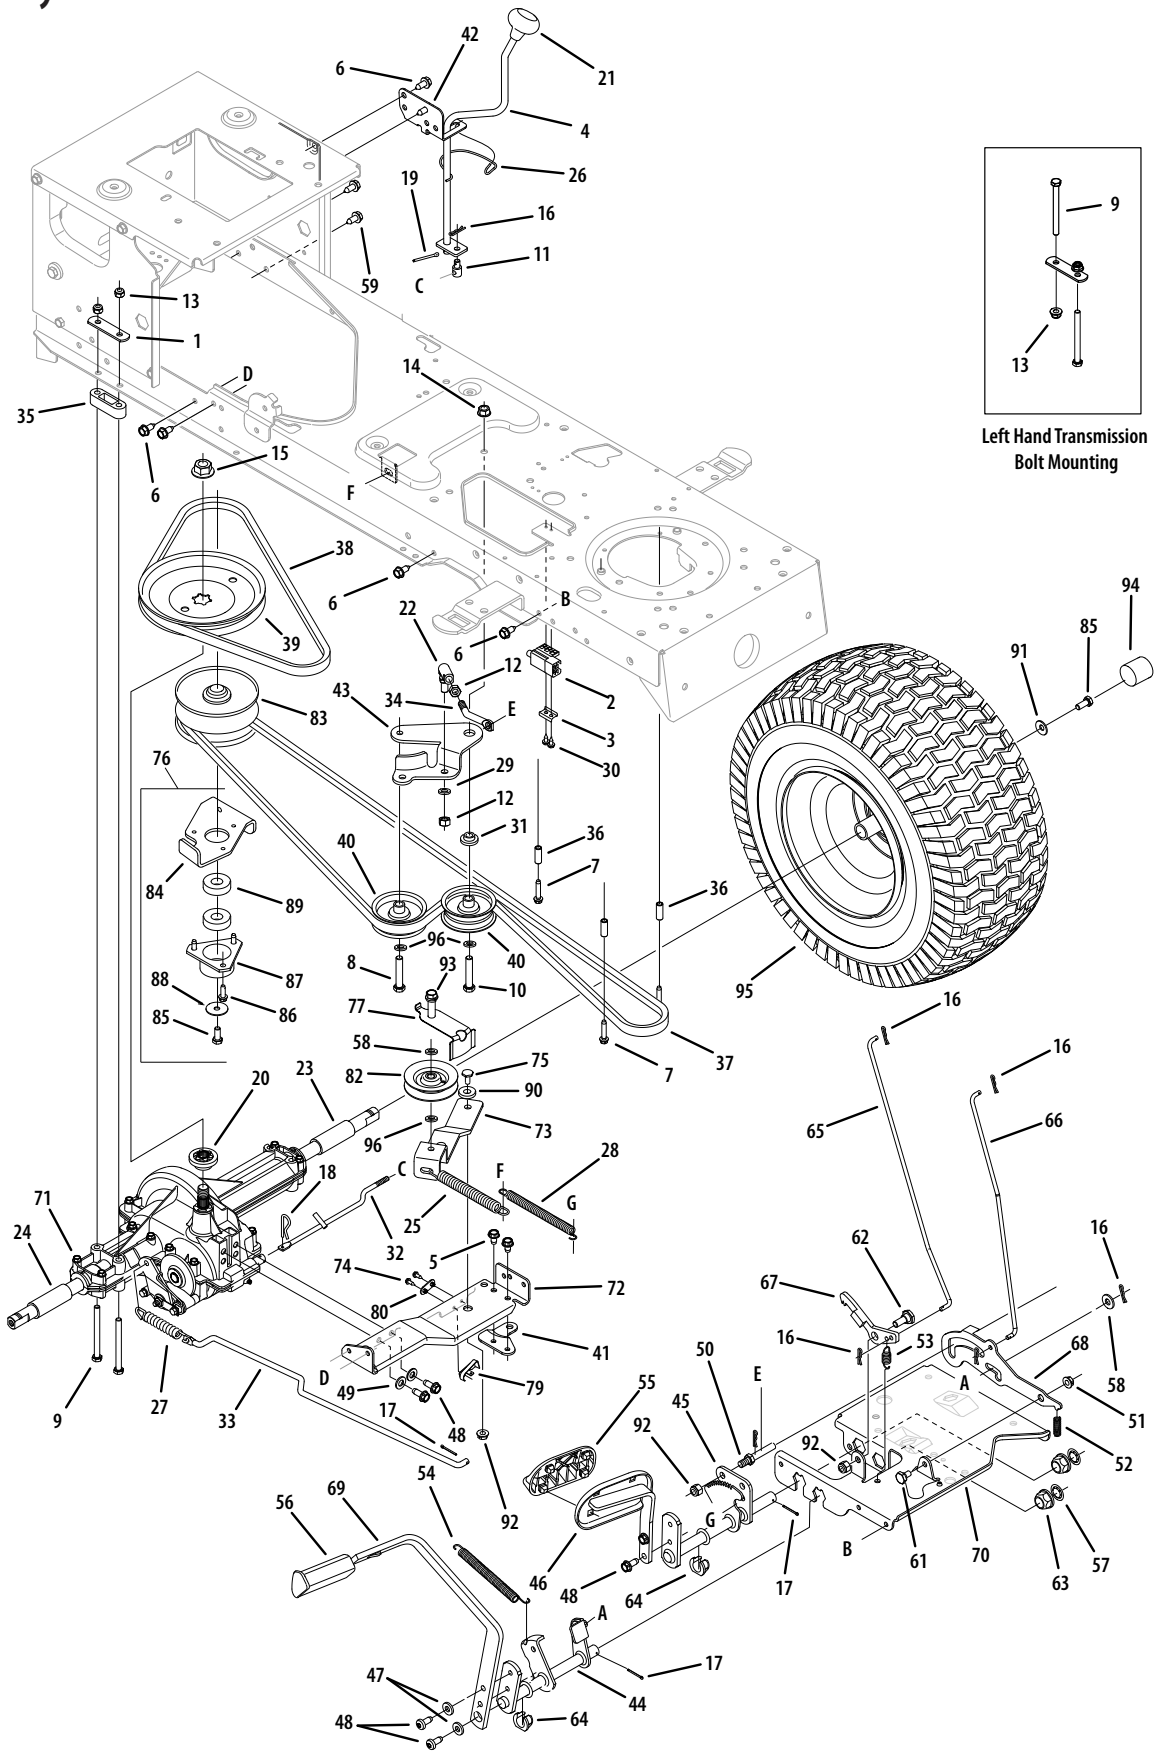

Drive System

Left Hand Transmission Bolt Mounting

Ref.	Part Number	Description	Ref.	Part Number	Description
1	17840-0637	Mounting Bracket, Trans-axle	41	783-04283A	Bracket, Shift
2	925-04039	Switch, Interlock	42	783-04360	Bracket, Shift, F-N-R
3	17962	Plate, Switch	43	783-04442-0637	Idler Bracket, Center Double
4	647-04020	Lever Assembly, Shift	44	647-04100-0637	Control Assembly, Brake
5	710-0607	Screw, 5/16-18, 0.500	45	647-0032A-0637	Control Assembly, Speed
6	710-04484	Screw, 5/16-12, 0.750	46	683-0266	Pedal Assembly
7	710-0809	Screw, 1/4-20, 1.250	47	936-0119	Lock Washer, 5/16
8	710-1007	Screw, Sems, 3/8-16, 1.500	48	710-1260A	Screw, 5/16-18, 0.750
9	710-1266	Screw, 5/16-18, 3.50, Gr5	49	936-0264	Washer, Flat, .330 x .630 x .0635
10	710-3144	Screw, 3/8-16, 2.00, Gr5	50	711-04159B	Pin, 3/8-16 x 2.68
11	711-0736	Adjustment Ferrule 1/4-20 x 1.	51	712-3004A	Nut, Flange Lock, 5/16-18, Gr5
12	712-0241	Nut, Hex, 3/8-24, Gr5	52	732-0335	Spring, Compression, .405 x 1.17
13	712-04063	Nut, Flange Lock, 5/16-18, GrF	53	732-0955	Spring, Extension, .50 OD x 1.41
14	912-0431	Nut, Flange Lock, 3/8-16, GrF	54	732-0963	Spring, Extension, .50 OD x 6.37
15	712-0700	Nut, Flange, 9/16-18, Gr2	55	735-0662	Pad
16	914-0104	Pin, Cotter, .072 Dia. x 1.13	56	735-3049A	Pad, Brake
17	914-0111	Pin, Cotter, 3/32, 1.0	57	736-0187	Washer, Flat, .64 x 1.24 x .06, Ht
18	914-0209	Cotter .Pin, Internal, .125 Dia.	58	736-0262	Washer, Flat, .385 x .870 x .092
19	914-0470	Pin, Cotter, 1/8 x 1.25	59	710-04598	Hex Screw
20	718-04407	Pulley Hub, 5/8 Spline	60	936-3008	Washer, Flat, .344 x .750 x .120
21	720-04028	Knob, Shift	61	938-0155	Screw, Shoulder, .437 Dia x .162
22	923-3018	Ball Joint	62	938-0380	Screw, Shoulder, .50 x .27 Lg,
23	731-04602	Sleeve, .758 x .821 x 3.3125	63	941-0225	Bearing, Hex Flange
24	731-04604	Sleeve, .758 x .821 x 2.4375	64	741-3065B	Split Bearing, Hex Flange
25	932-04370A	Spring, Extension, .62 Dia x 6.12	65	747-04093A	Rod, Brake Lock
26	732-0525	Spring Clip, Shifter	66	747-04096	Rod, Cruise Control
27	732-0716D	Spring, Extension, .59 OD x 4.00	67	748-04039C	Latch, Cruise Control
28	732-0963	Spring, Extension, .50 Dia x 6.37	68	783-0732A	Bracket, Lockout
29	936-0169	Washer, Lock, 3/8	69	747-04641A-0637	Pedal, Brake
30	910-0224	Screw, #10-16, .50	70	783-04612-0637	Bracket, Steering Support
31	738-0372B	Spacer, Shoulder, 1.00 x .38 x .38	71	918-04566	Transmission, Single Speed
32	747-04146C	Rod, Shift	72	683-04287	Bracket Assembly, Torque
33	747-04164	Rod, Brake	73	783-05904-0637	Bracket, Idler
34	747-1127	Idler Rod, Adjustable, 3/8	74	710-0227	Screw, #8-18 x .50
35	948-0334	Spacer, .68	75	710-3005	Hex Screw, 3/8-16 x 1.25
36	750-0566A	Spacer, .260 x .372 x 1.030	76	918-04423A	Variable Speed Pulley Assembly
37	954-0467	Belt, V-Type	77	732-1013A	Belt Guard
38	954-0468	Belt, V-Type	79	725-1644	Switch Spring, Short
39	956-04002	Pulley, V-Type, 7.25 Dia.	80	926-0320	Plate, Insulator
40	756-04224	Idler Pulley, Flat 2.75 OD	82	756-04324	Idler Pulley, V-Type, 5L x 3.06