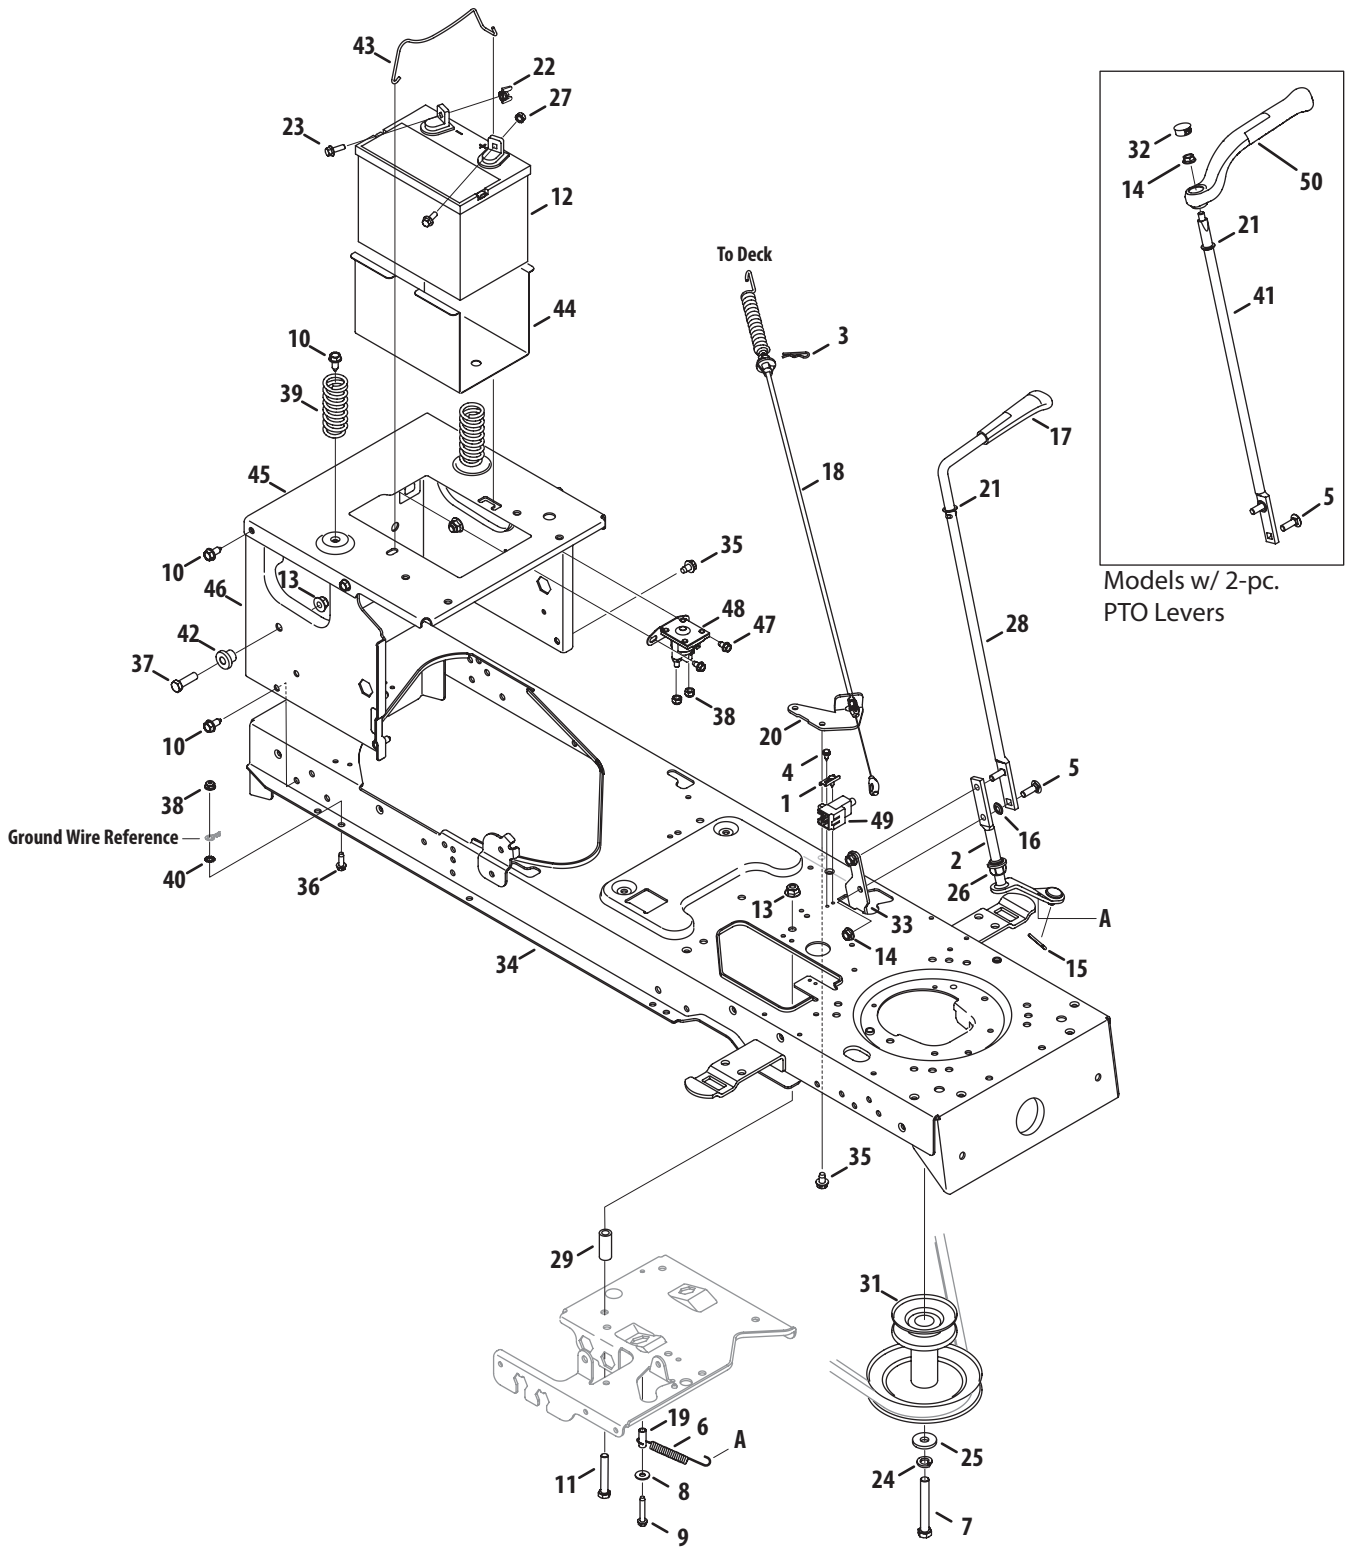

Frame & Manual PTO

42" & 46" Decks

Frame & Manual PTO 42" & 46" Decks

Ref.	Part Number	Description	Ref.	Part Number	Description
1	17962	Plate, Switch	26	741-0708	Bearing, Flange, Hex Split .500 ID
2	947-04036A	Lever Assembly, Engagement	27	712-0271	Nut, Sems, 1/4-20
3	914-0145	Click Pin	28	747-04470	Engagement Handle, Deck
4	910-0224	Screw, #10-16, 0.500	29	748-0415B	Spacer, .385 ID x .635 OD x 1.54
5	710-0276	Screw, Carriage, 5/16-18, 1.00	30	710-1260A	Screw, 5/16-18 x .750
6	732-04248	Extension Spring, .38 OD x 3.9 Lg	31	756-04196A	Pulley, Engine, 42" Deck
7	710-04608	Screw, 7/16-20, 3.25 42" Deck		756-04207A	Pulley, Engine, 46" Deck
	710-04607	Screw, 7/16-20, 2.75 46" Deck	32	720-0425	Cap Plug
8	736-0173	Washer, Flat, .28 x .74 x .063	33	783-0744A-0637	Stop Bracket, Engagement
9	710-0778	Screw, 1/4-20 x 1.50	34	683-04173B-0637	Frame Assembly, Lower
10	710-04484	Screw, 5/16-18 x 0.625	35	710-0607	Screw, 5/16-18, 0.500
11	710-3011	Screw, 3/8-16 x 2.25	36	710-0642	Screw, 1/4-20, 0.750
12	925-1707D	Battery	37	710-3005	Screw, 3/8-16, 1.25, Gr5
13	712-04065	Nut, Flange Lock, 3/8-16, GrF	38	712-04064	Nut, Flange Lock, 1/4-20, GrF
14	712-3004A	Nut, Flange Lock, 5/16-18, Gr5	39	732-04561	Spring, Compr., 1.71 x 3.735 x .238
15	914-0115	Pin, Cotter, 1/8 x 1.00	40	936-0222	Washer, Lock, 1/4, External
16	726-0201	Nut, Speed, .3125 ID	41	747-04855	Deck Engage Handle
17	731-2111B	Knob, PTO	42	738-04058	Spacer, Shoulder, .38 x 1.0 x .70
18	746-04353A	Deck Engagement Cable	43	747-04121A	Hold Rod, Battery
19	750-0566A	Spacer, .260 x .372 x 1.030 Lg.	44	783-0349-0637	Battery Tray
20	783-05358-0637	Cable Bracket	45	783-06089-0637	Seat Bracket, Frame
21	936-0108	Washer, Flat, .510 x .750 x .033	46	783-04809C-0637	Frame, Upper
22	712-3087	Nut, Wing, 1/4-20	47	710-0599	Screw, 1/4-20, 0.50
23	738-1132	Screw, Shoulder, .250 x .150	48	725-04439	Solenoid, 12V, 100 Amp
24	936-0171	Washer, Lock, 7/16	49	925-04039	Switch, Interlock
25	736-0322	Washer, Flat, .450 x 1.250 x .164	50	647-04147	PTO Lever

NOTE: Tractor features vary by model. NOT all parts listed above and pictured on the previous page are standard equipment.