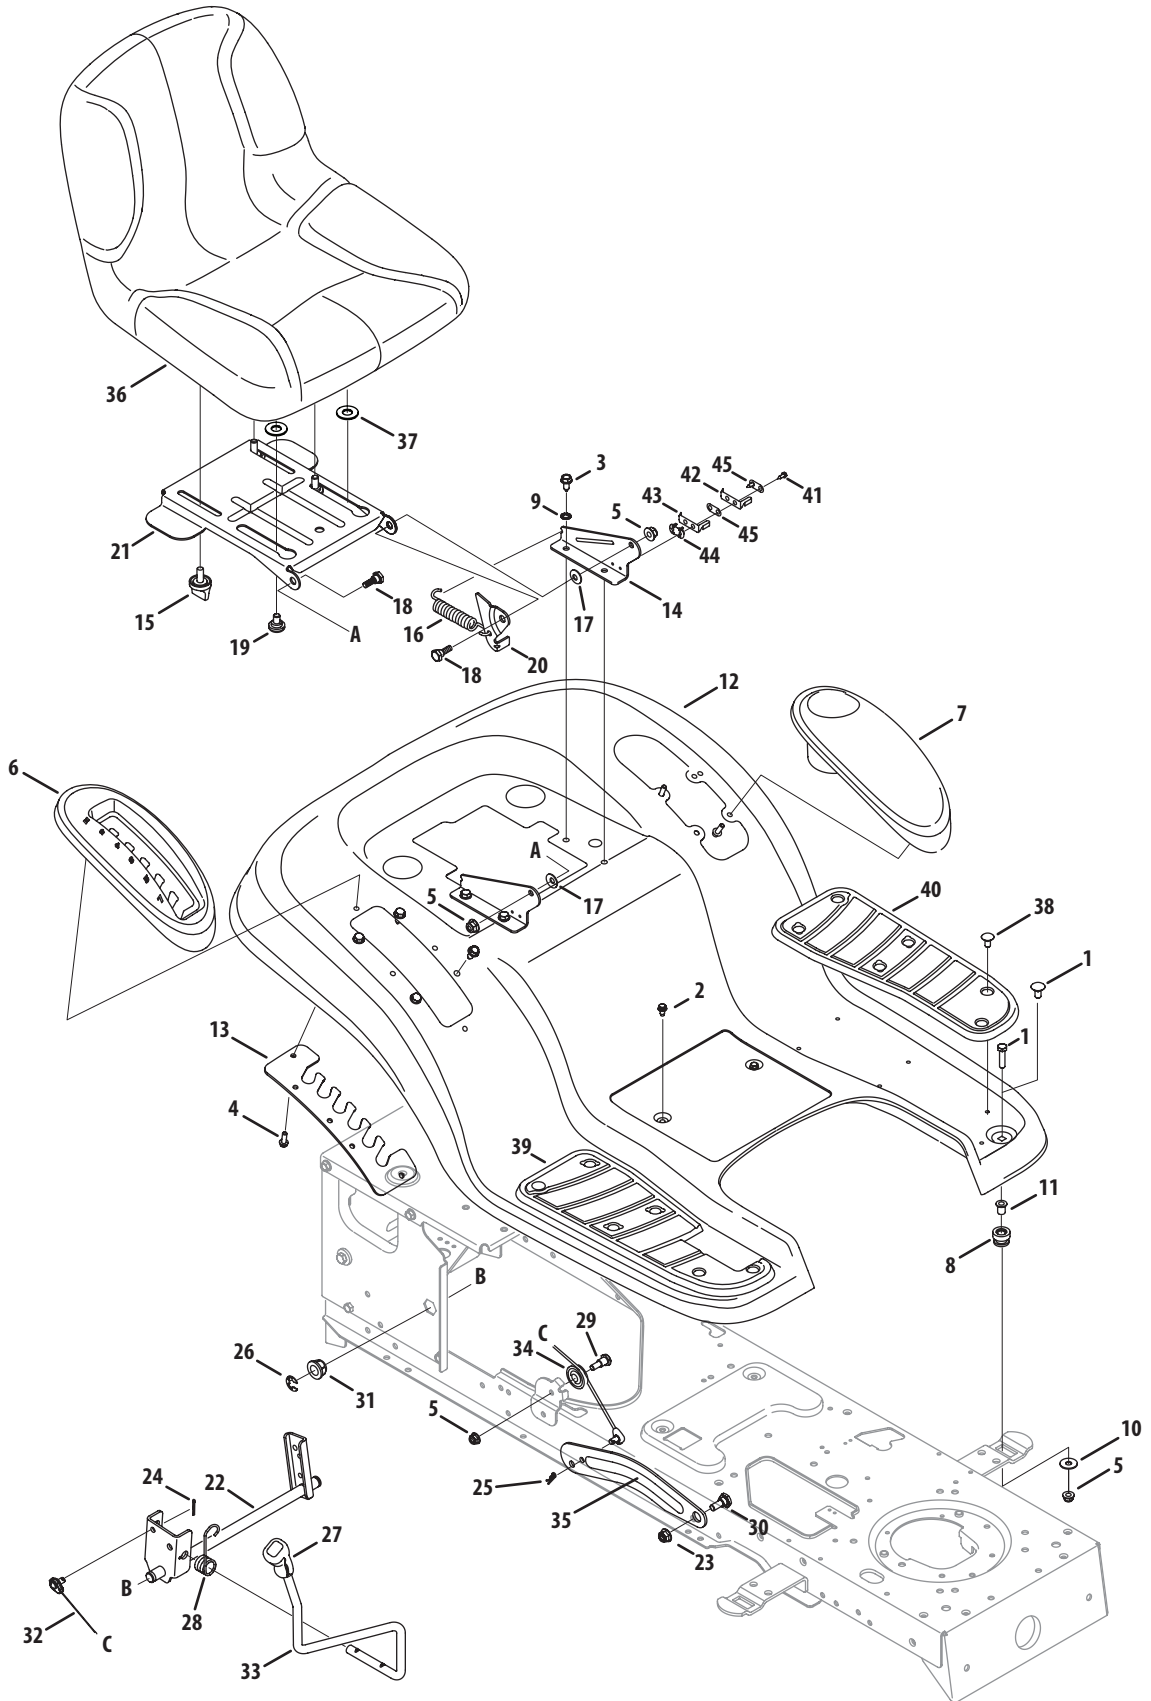

4-Style Fender, Deck Lift & Seat

4-Style Fender, Deck Lift & Seat

Ref.	Part Number	Description
1	710-0528	Hex Screw, 5/16-18 x 1.25 (Sngle. Cyl.)
	710-0451	Carriage Bolt, 5/16-18 (Twin Cyl. Models)
2	710-0599	Screw, 1/4-20, 0.500
3	710-04484	Screw, 5/16-18, 0.750x
4	710-0895	Screw, 1/4-15, 0.750
5	712-04063	Nut, Flange Lock, 5/16-18, GrF
6	731-1990	Deck Lift Lever Cover
7	731-1993A	Cover with Cup Holder
8	735-0690	Grommet, .4375 x .750 (Sngle. Cyl.)
9	736-0607	Lock Washer, 5/16
10	736-3078	Washer, Flat, .344 x 1.0 x .063
11	750-3310	Flanged Spacer (Sngle. Cyl. Models only)
12	783-04333A	Hydro Fender, 4-style
13	783-0677B	Deck Lift Plate
14	783-1489C	Mounting Bracket, Seat
15	720-04061	Knob, 3/8-16
16	732-1184	Spring, Extension, .84 Dia. x 4.6
17	736-0242	Wash, Flat, .340 x .688 x .065
18	738-0296	Screw, Shoulder, .437 x .268
19	738-04012A	Shoulder Screw
20	783-0209D	Seat Bracket, Lift
21	783-04081B	Seat Pivot Bracket, Manual Adj.
22	683-04223	Deck Lift Shaft Assembly
23	712-04065	Nut, Flange Lock, 3/8-16, GrF
24	714-0104	Pin, Cotter, .072 Dia. x 1.13
25	714-0111	Pin, Cotter, 3/32, 1.0

Ref.	Part Number	Description
26	716-0106A	Ring, E Type, .625 Dia.
27	720-0311	Grip, Handle, 1/2
28	732-0874	Spring, Torsion
29	738-0138A	Screw, 5/16-18 x .620 Gr2
30	738-04130	Scr., Shldr, .625 x .165, (42" Deck)
	738-0380	Scr., Shldr, .500 x .270, (50" Deck)
31	741-0225	Bearing, Hex Flange
32	746-0968	Cable, Lift, 16.16
33	747-04447	Handle, Lift
34	756-1154	Pulley, Roller
35	783-04494B	Arm, Lift - RH (42" Deck)
	783-04711B*	Arm, Lift - LH (42" Deck)
	783-05546	Arm, Lift - Universal (50" Deck)
36	757-04003A	High Back Seat
37	736-0300	Flat Washer, .406 x .875 x .059
38	726-3046	Ratchet Clip
39	735-0656	RH Foot Pad, Rubber
	735-0656	Foot Pad, RH
40	735-0657	LH Foot Pad, Rubber
	735-0657	Foot Pad, LH
41	710-0227	Screw, #8-18 x .50
42	725-1303	Spring Switch, Outer
43	725-1439	Spring Switch, Inner
44	726-0278	Plate, Insulator Boss
45	726-0279	Plate, Insulator

* Not Shown

NOTE: Tractor features vary by model. NOT all parts listed above and pictured on the previous page are standard equipment.