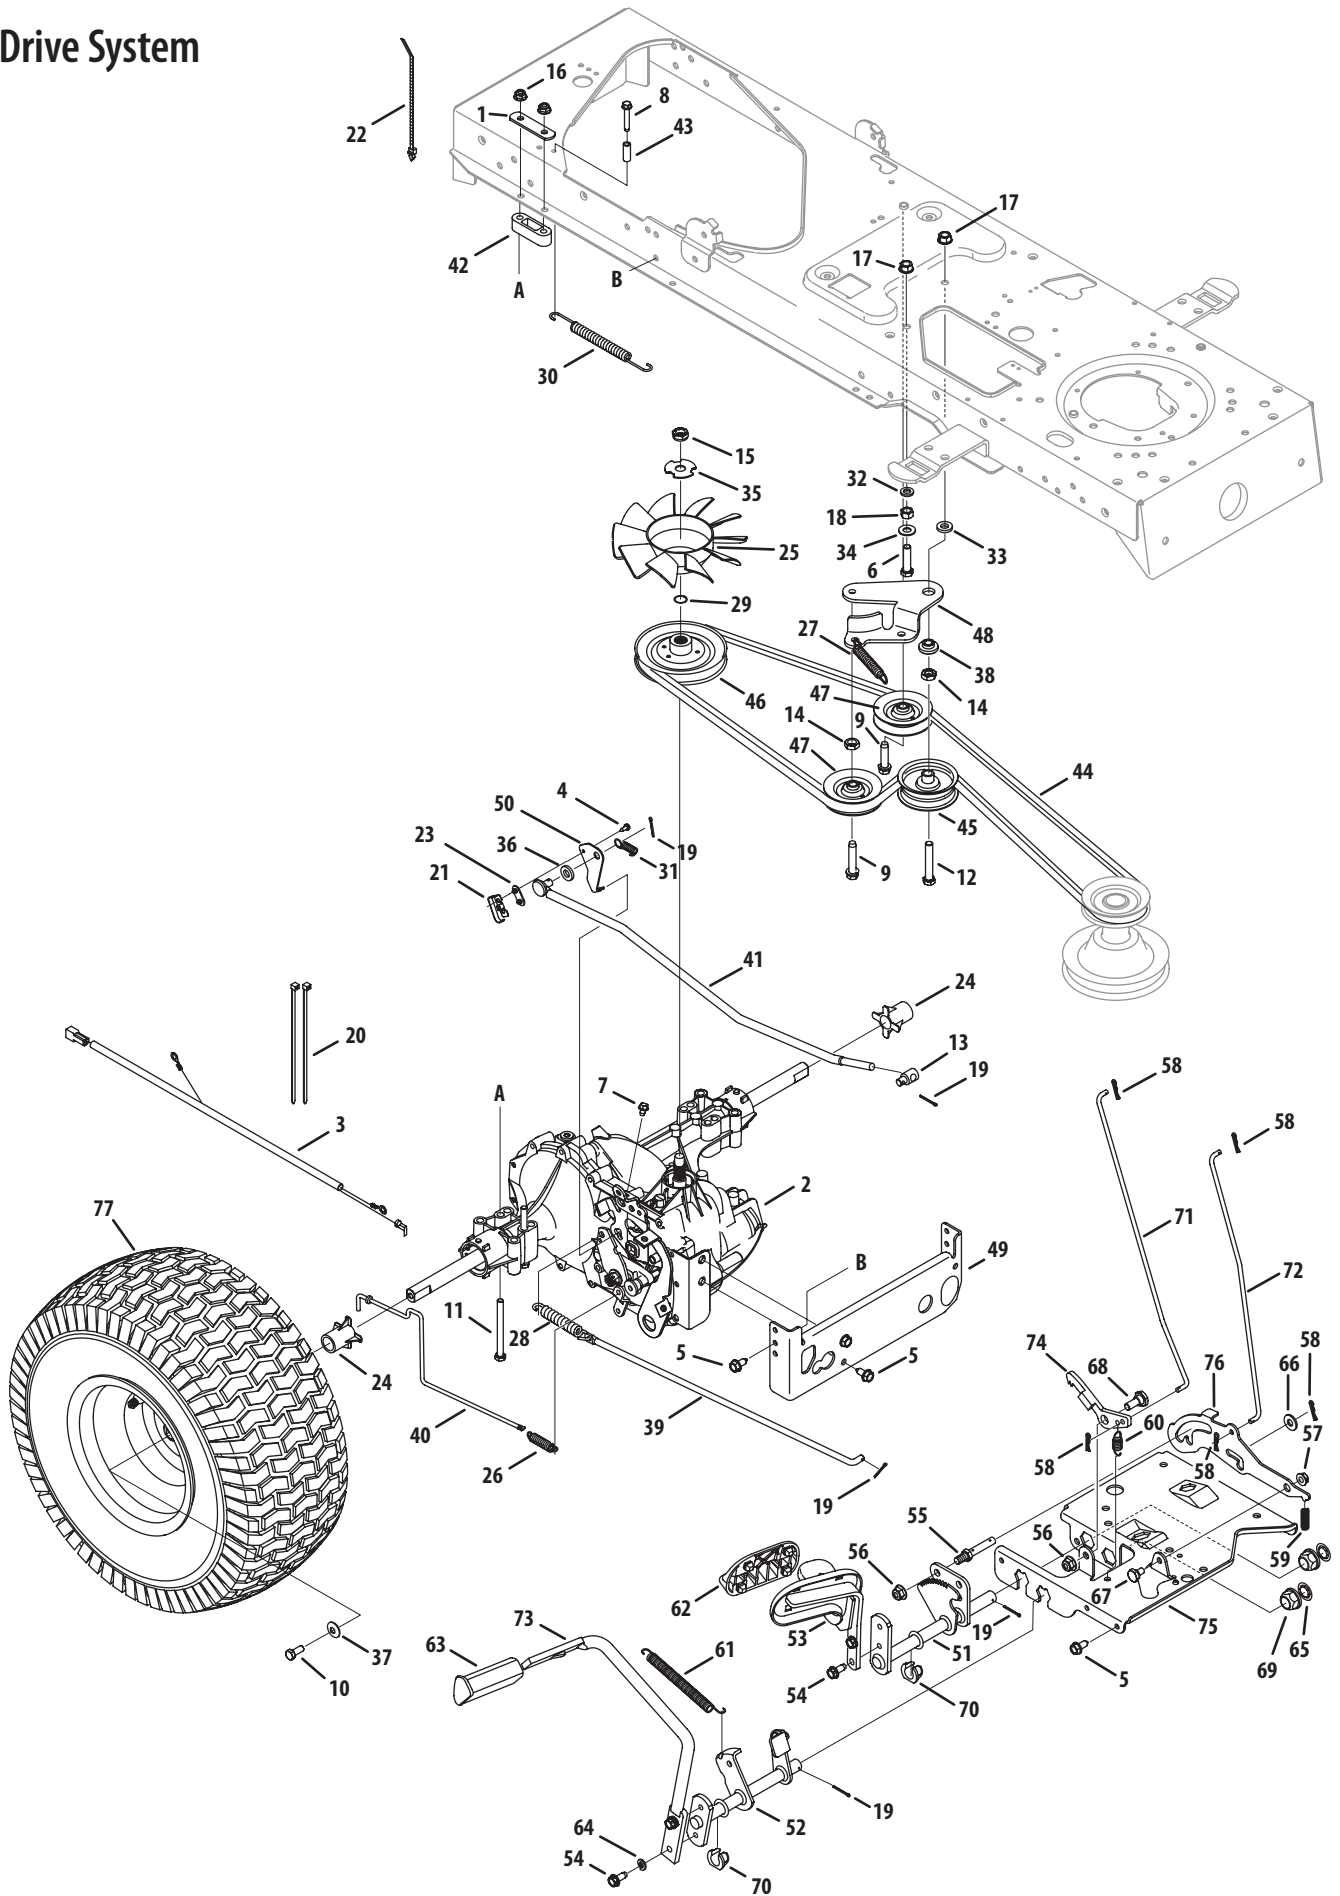

Drive System

Drive System

Ref.	Part Number	Description
1	17840	Transaxle Mounting Bracket
2	618-0319	Hydrostatic Transmission, 0510
3	629-0949B	Hydro Ground Harness Assembly
4	710-0227	Screw, #8-18 x 0.500
5	710-04484	Self-Tap Screw, 5/16-18 x .750
6	710-0520	Hex Head Screw, 3/8-16 x 1.50 Gr5
7	710-0653	Self-Tap Screw, 1/4-20 x 0.375
8	710-0778	Self-Tap Screw, 1/4-20 x 1.500
9	710-1007	Sems Self-Tap Screw, 3/8-16 x 1.500
10	710-0627	Hex Head Screw, 5/16-24, .750 x Gr5
11	710-1266	Hex Head Screw, 5/16-18 x 3.50 Gr5
12	710-3011	Hex Head Screw, 3/8-16 x 2.25
13	711-0832	Ferrule, 3/8-24 x .375
14	712-0240	Jam Nut, 7/16-20
15	712-0346	Flange Jam Nut, 1/2-20 Gr5
16	712-04063	Flange Lock Nut, 5/16-18 Grf
17	712-0431	Flange Lock Nut, 3/8-16 Grf
18	712-3017	Hex Nut, 3/8-16 Gr5
19	714-0111	Cotter Pin, 3/32 1.0
20	725-0157	Cable Tie, 3/16 X .05 X 7.4
21	725-1644	Short Spring Switch
22	726-0154	Push Mount Cable Tie, 7.5 Lg
23	726-0320	Insulator Plate Nut
24	731-05299	Sleeve, .765 Id X 1.500 Lg
25	731-06098	LT Hydro Fan
26	732-0209	Extension Spring, .48 Od X 2.03
27	732-04323B	Extension Spring, .770 X 3.720 Lg
28	732-0716D	Extension Spring, .59 Od X 4.00 Lg
29	732-0729	Wire Ring
30	732-0994	Extension Spring, .500 Dia X 7.0 Lg
31	732-3118	Extension Spring, 3/8 Od X 1.44 Lg
32	736-0169	Lock Washer, 3/8 Regular Duty
33	736-0258	Flat Washer, .385 X 1.0 X .135
34	736-0300	Flat Washer, .406 X .875 X .059
35	736-04263	Lock Washer, Hydro Trans.
36	736-3010	Flat Washer, .407 x .812 x .135
37	736-0242	Belleville Washer, .340 X .872 X .060
38	738-0372B	Shoulder Spacer, 1.00 X .38 X .38
39	747-04139	Hydro Brake Rod
40	747-1149	Hydro Bypass Rod
41	747-1151	Hydro Control Rod

Ref.	Part Number	Description
42	748-0334	Spacer, T-Axle .68
43	750-0566A	Spacer, .260 X .372 X 1.030 Lg
44	754-04165	V-Belt, 41 X 78 Lg Poly
45	756-04224	Flat Idler Pulley, 2.75 Od
46	756-04308	Input Pulley, 4.13 Dia
47	756-04325	Idler Pulley, V-Type X 3.06
48	783-04442	Center Double Idler Bracket
49	783-0810B	Hydro Torque Trans. Bracket
50	783-1019B	Light Switch Actuator Bracket
51	647-0049A	Hydro Control Assembly
52	647-04100	Brake Control Assembly
53	683-0267C	Hydro Control Pedal Assembly
54	710-1260A	Self-tap Screw, 5/16-18 x 0.750
55	711-04159B	Pin, 3/8-16 X 2.68lg
56	712-04065	Flange Lock Nut, 3/8-16 Grf
57	712-3004A	Flange Lock Nut, 5/16-18 Gr5
58	714-0104	Cotter Pin, .072 Dia. X 1.13 Lg
59	732-0335	Compression Spring, .405 X 1.17
60	732-0955	Extension Spring, .50 Od X 1.41 Lg
61	732-0963	Extension Spring, .50 Dia X 6.37 Lg
62	735-0662	Drive Pedal Pad
63	735-3049A	Brake Control Pad
64	736-0119	Lock Washer, 5/16, Regular Duty
65	736-0187	Flat Washer, .64 X 1.24 X .06
66	736-0262	Flat Washer, .385 X .870 X .092
67	738-0155	Shoulder Bolt, .435 X .160, 5/16-18
68	738-0380	Shoulder Bolt, .500 X .270, 3/8-16
69	741-0225	Hex Flange Bearing
70	741-3065B	Hex Flange Bearing
71	747-04093A	Brake Lock-Rod
72	747-04096	Cruise Control Rod
73	747-04641A	Brake Pedal
74	748-04039C	Latch, cruise
75	783-04612	Steering Support Bracket
76	783-0663E	Hydro Lockout Bracket
77	634-0104	Tire Assembly Complete 20 x 8 x 8
—	734-1730*	Tire, 20 x 8 x 8 Sq. Shldr.
—	634-0177*	Tire Assembly Complete 20 x 10 x 8
—	734-1873*	Tire, 20 x 10 x 8 Sq. Shldr.
—	634-04369*	Rim-Wheel, Rear
—	934-0255*	Valve-Air, Tubeless

* Not Shown