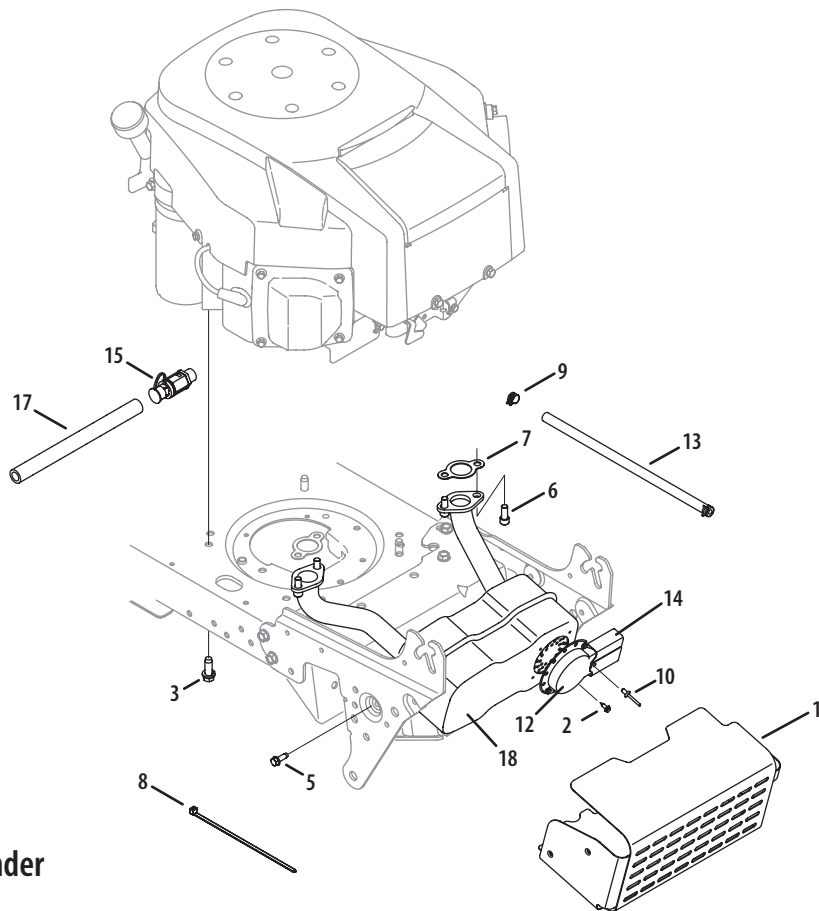

Kohler V-Twin Cylinder