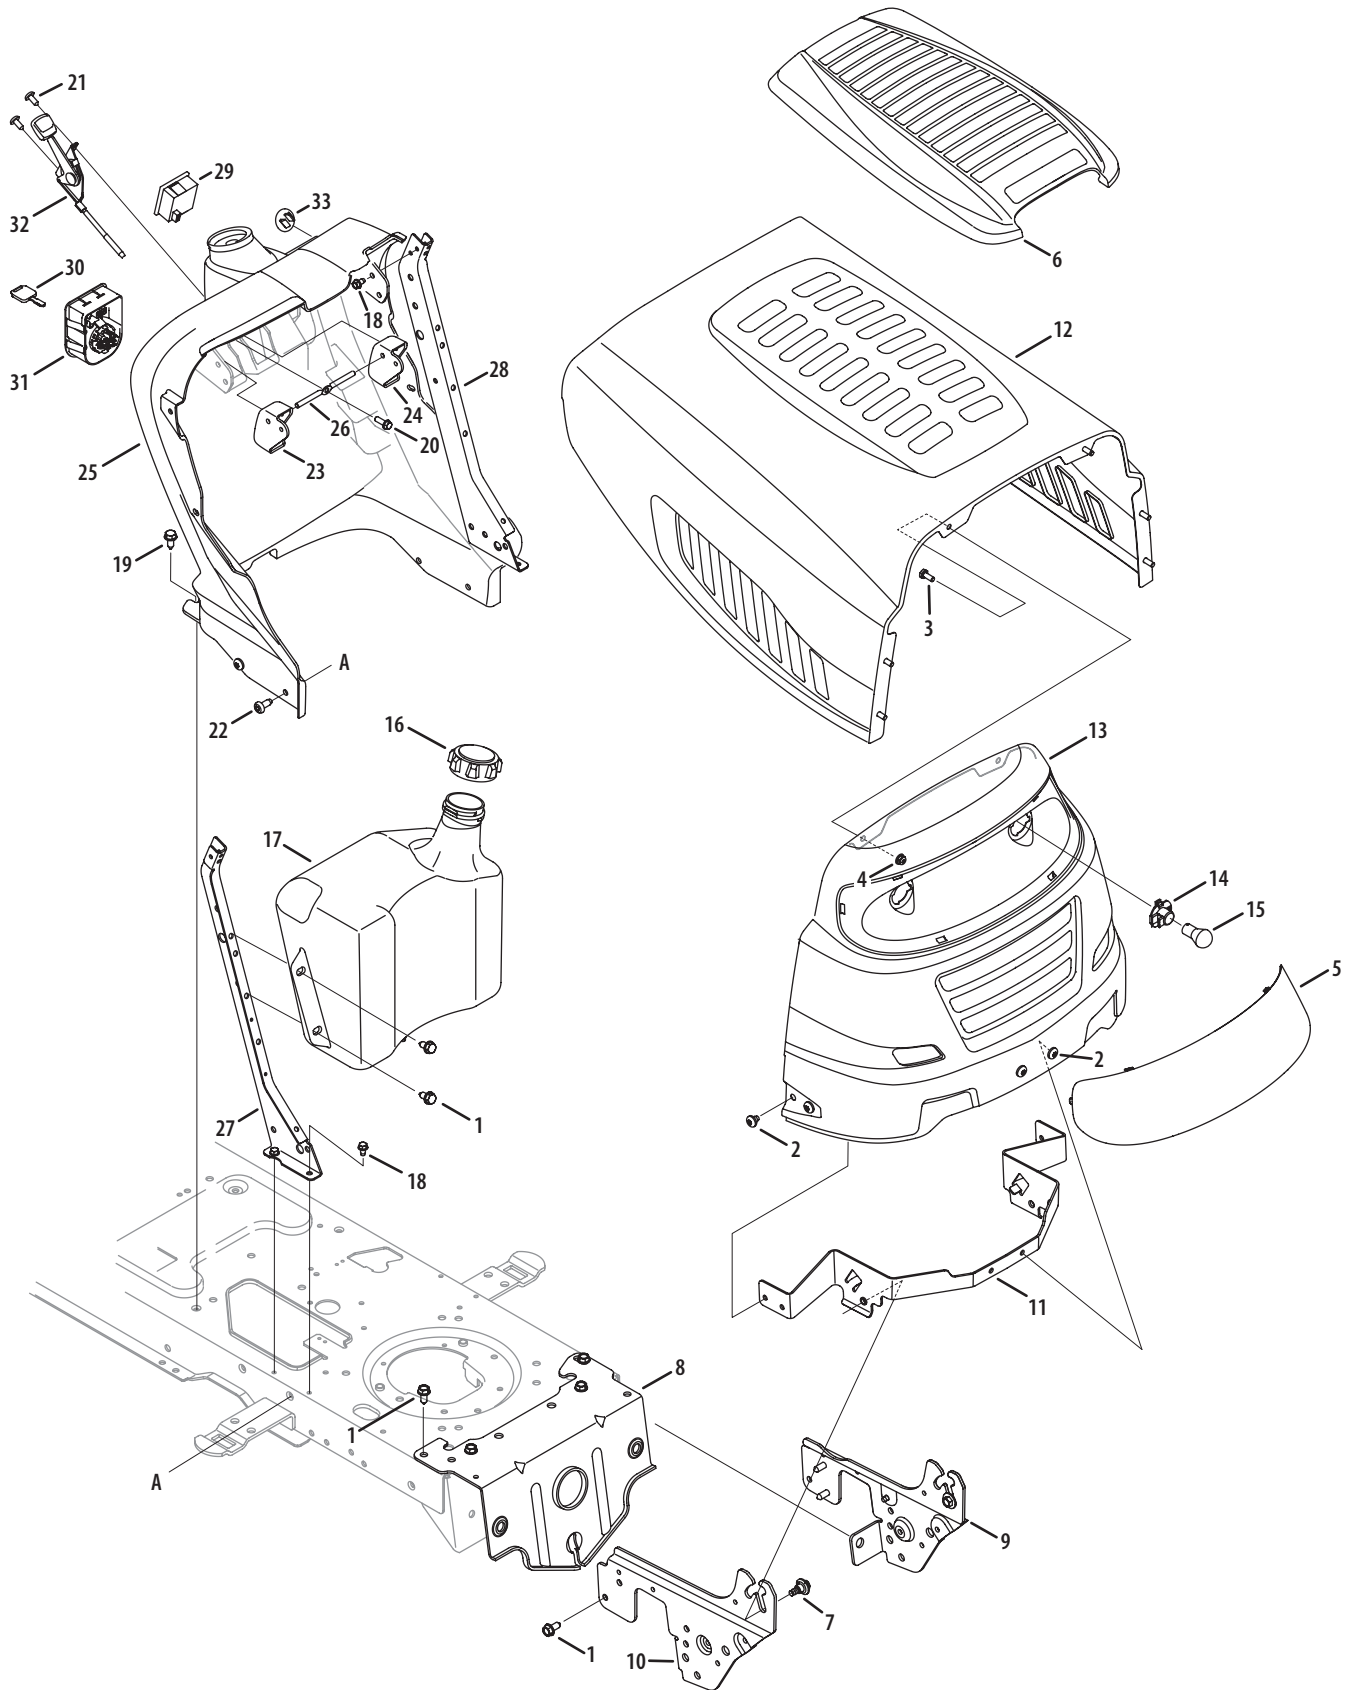

5-Style Hood & Dash Assembly

5-Style Hood & Dash Assembly

Ref.	Part Number	Description
1	710-04484	Screw, 5/16-18 x .750
2	710-04593	Screw, 5/16-18 x .375
3	710-0751	Hex Cap Screw, 1/4-20 x.62
4	712-04064	Flange Lock Nut, 1/4-20
5	731-04949A	Headlight Lens
6	731-05522A	Cover Hood 5-Style
7	738-04091A	Shoulder Screw,.43 x.29
8	783-05326	Pivot Bar Bracket
9	783-05327B	Pivot Support Bracket - LH
10	783-05328A	Pivot Support Bracket - RH
11	783-05454	Hood Pivot Bracket
12	783-05683	Hood, 5 Style
13	783-05685	Grille, 1 Style
14	725-1649	Headlight Socket
15	725-0963	Lamp
16	751-0603	Fuel Cap
17	751-0659D	Fuel Tank, Two Gallon
18	710-0599	Self-tapping Screw, 1/4-20 x.5
19	710-0607	Screw, 5/16-18 x .500

Ref.	Part Number	Description
20	710-0895	Self-tapping Screw, 1/4-15 x.75
21	710-1017	Screw, 1/4-14 x.625
22	710-1611B	Screw, 5/16-18 x.75
23	731-04215	Cruise Control Button
24	731-04217	Parking Brake Button
25	731-06167	Dash Panel
26	747-1196	Brake/Cruise Pivot Rod
27	783-04285F	RH Dash Support Plate
28	783-04323F	LH Dash Support Plate
29	725-04156	Ammeter Monitor Indicator w/o Lts.
30	725-1745A	Ignition Key w/ plastic cover
	725-1744A	Ignition Key w/o plastic cover
31	725-04227B	Ignition Switch
32	746-04364	Throttle/Choke Control & Cable
33	731-1999	Choke Plug
—	629-04083B*	Headlight Wire Harness
—	725-04411A*	Wire Harness (w/ Hr. Mtr. & Elctr. PTO)
—	777X41984*	Headlight Reflective Insert