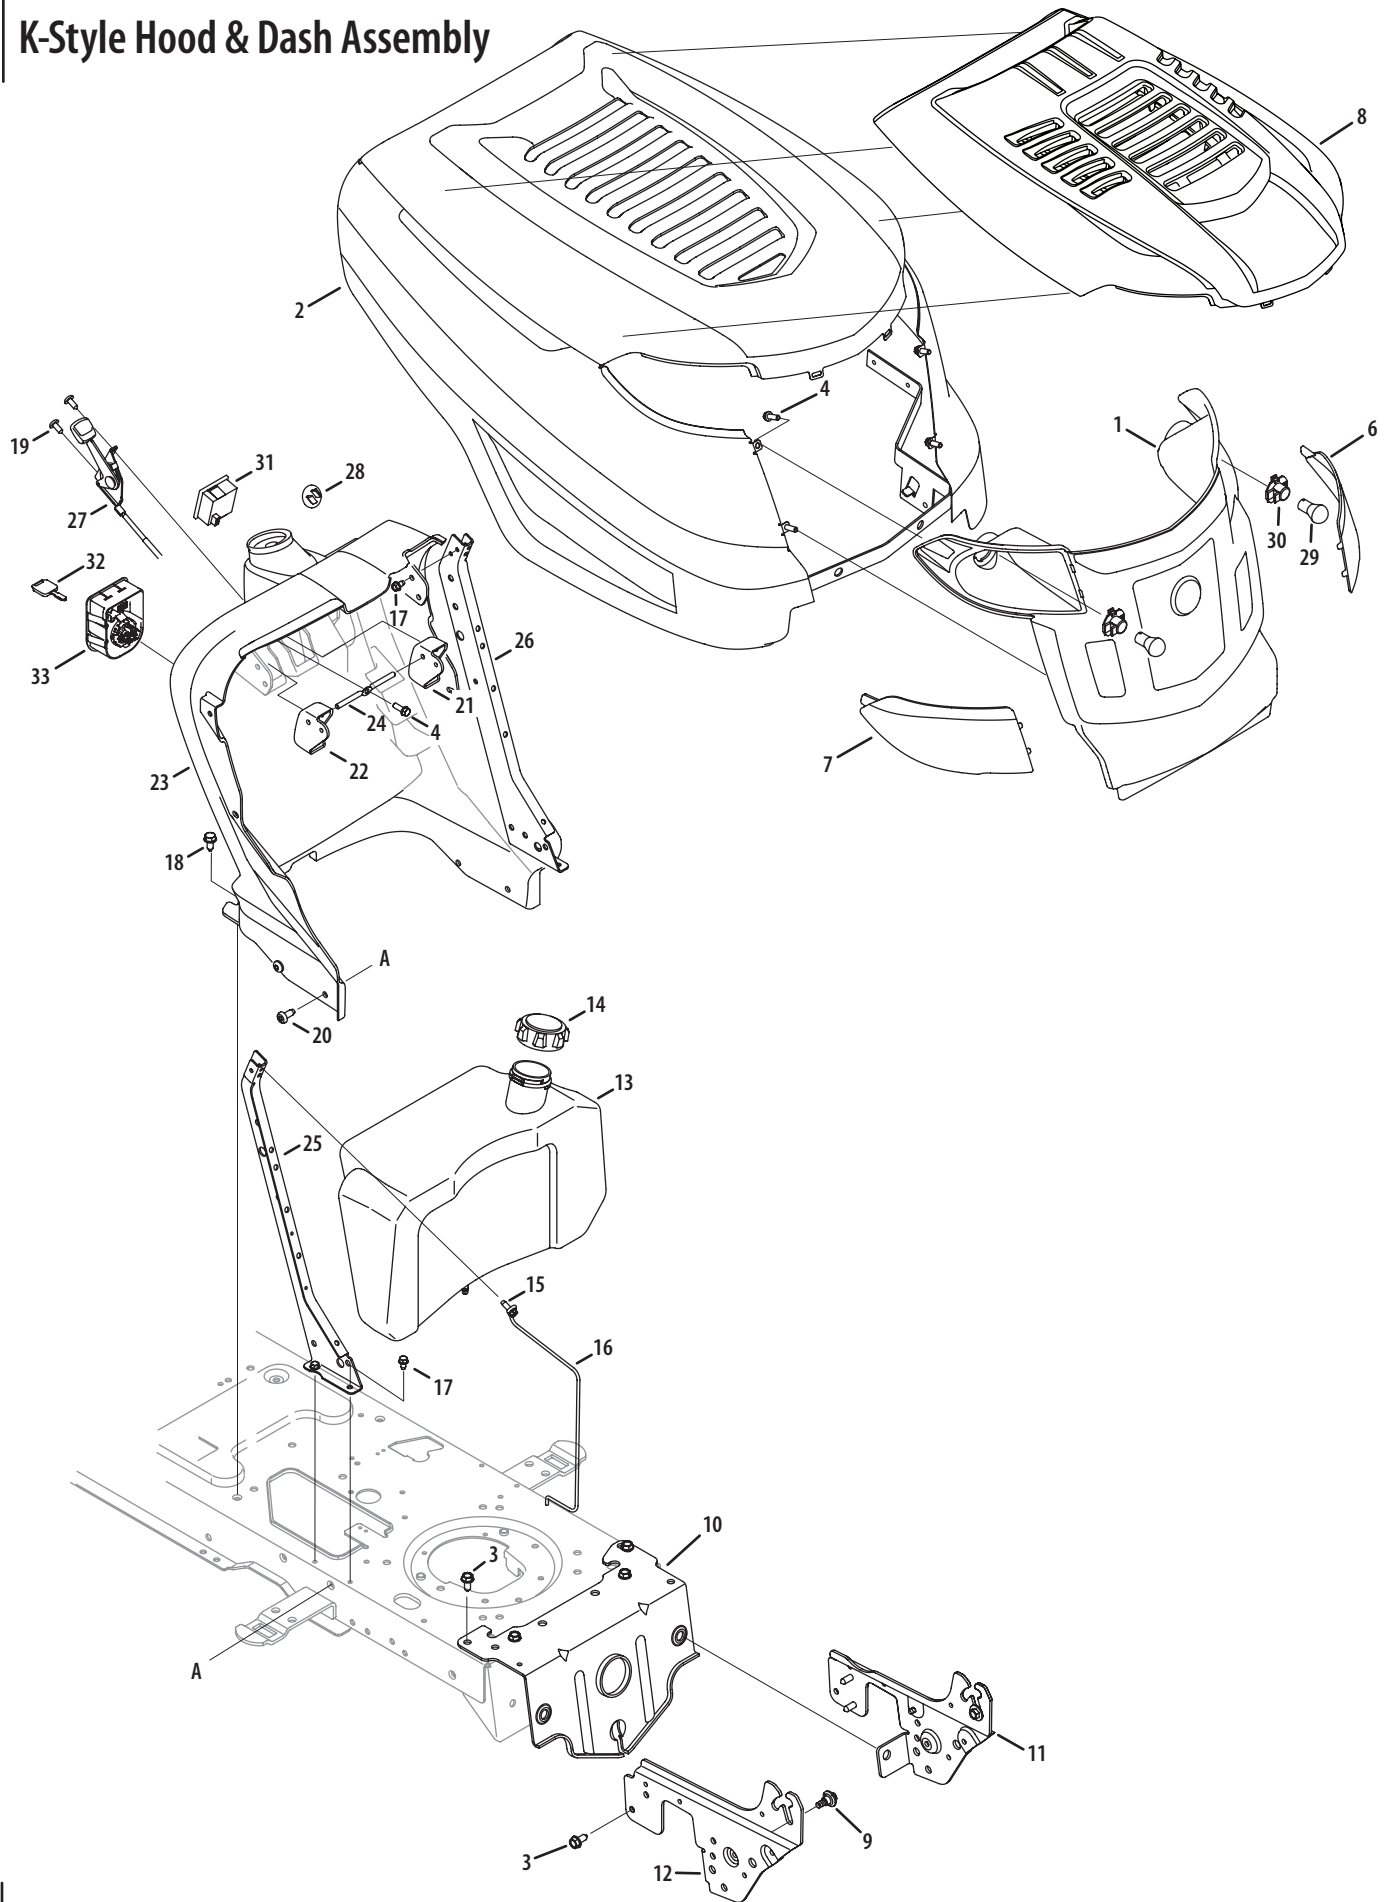

K-Style Hood & Dash Assembly

K-Style Hood & Dash Assembly

Ref.	Part Number	Description
1	631-04272	Grill Assembly
2	683-04441	Hood, K-Style
3	710-04484	Screw, 5/16-18, 0.625
4	710-0895	Self-tapping Screw, 1/4-15 x.75
5	725-0157*	Cable Tie, 3/16 x .05 x 7.4
6	731-06095	Headlight Lens (LH)
7	731-06096	Headlight Lens (RH)
8	731-06194	TB Hood Scoop
9	738-04091A	Shoulder Screw, .43 x.29
10	783-05326	Pivot Bar Bracket
11	783-05327B	Pivot Support Bracket, LH (42" Dk.)
	783-05417*	Pivot Support Bracket, LH (50" Dk.)
12	783-05328A	Pivot Support Bracket, RH (42" Dk.)
	783-05418*	Pivot Support Bracket, RH (50" Dk.)
13	751-10609	Fuel Tank, 2.5 gal.
14	751-0603	Fuel Tank Cap
15	710-0642	Screw, 1/4-20, 0.750
16	747-04161	Gas Tank Support Rod
17	710-0599	Screw, 1/4-20, 0.500
18	710-0607	Screw, 5/16-18 x 0.500
19	710-1017	Screw, 1/4-14 x.625
20	710-1611B	Screw, 5/16-18 x.75
21	731-04728	Parking Brake Button

Ref.	Part Number	Description
22	731-04729	Cruise Control Button
23	731-06166	Dash Panel w/ Manual PTO
	731-06168	Dash Panel w/ Electric PTO
24	747-1196	Brake/Cruise Pivot Rod
25	783-04285F	RH Dash Support Plate
26	783-04323F	LH Dash Support Plate
27	746-04364	Throttle/Choke Cntrl. Cable (Single)
	746-04417	Throttle Cable (Twin Cyl.)
28	731-1999	Choke Plug
29	725-0963	Headlamp, 12V
30	725-1649	Lamp Socket
31	725-04156	Systems Ind. Monitor w/ Amtr.
	725-04036C*	Service Reminder / Hour Indicator
32	725-1745A	Ignition Key w/ plastic cover
	725-1744A*	Ignition Key w/o plastic cover
33	725-04227B	Module, Ignition Switch
—	725-1752	Electric PTO Switch
—	746-1085A*	Choke Control Cable (Twin Cyl.)
—	629-04083B*	Headlight Wire Harness
—	725-04411A*	Wire Harness (Manual PTO)
—	725-04404A*	Wire Harness (Electric PTO)
—	777X43039*	Headlight Lens Reflector RH
—	777X43038*	Headlight Lens Reflector LH

* Not Shown

NOTE: Tractor features vary by model. NOT all parts listed above and pictured on the previous page are standard equipment.