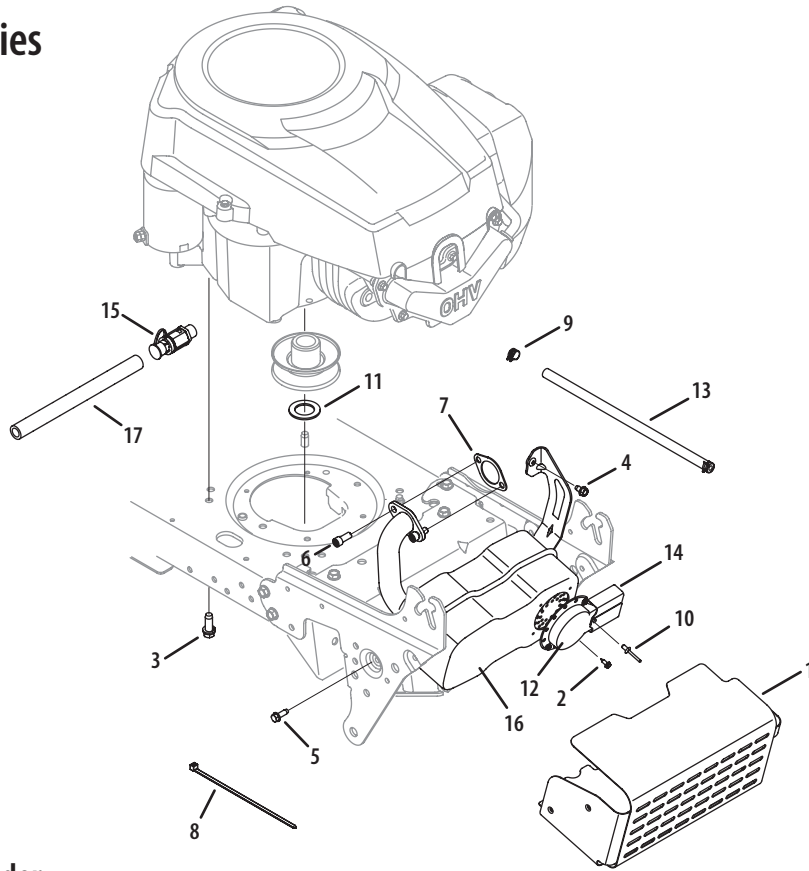

Engine Accessories

Kohler Single Cylinder