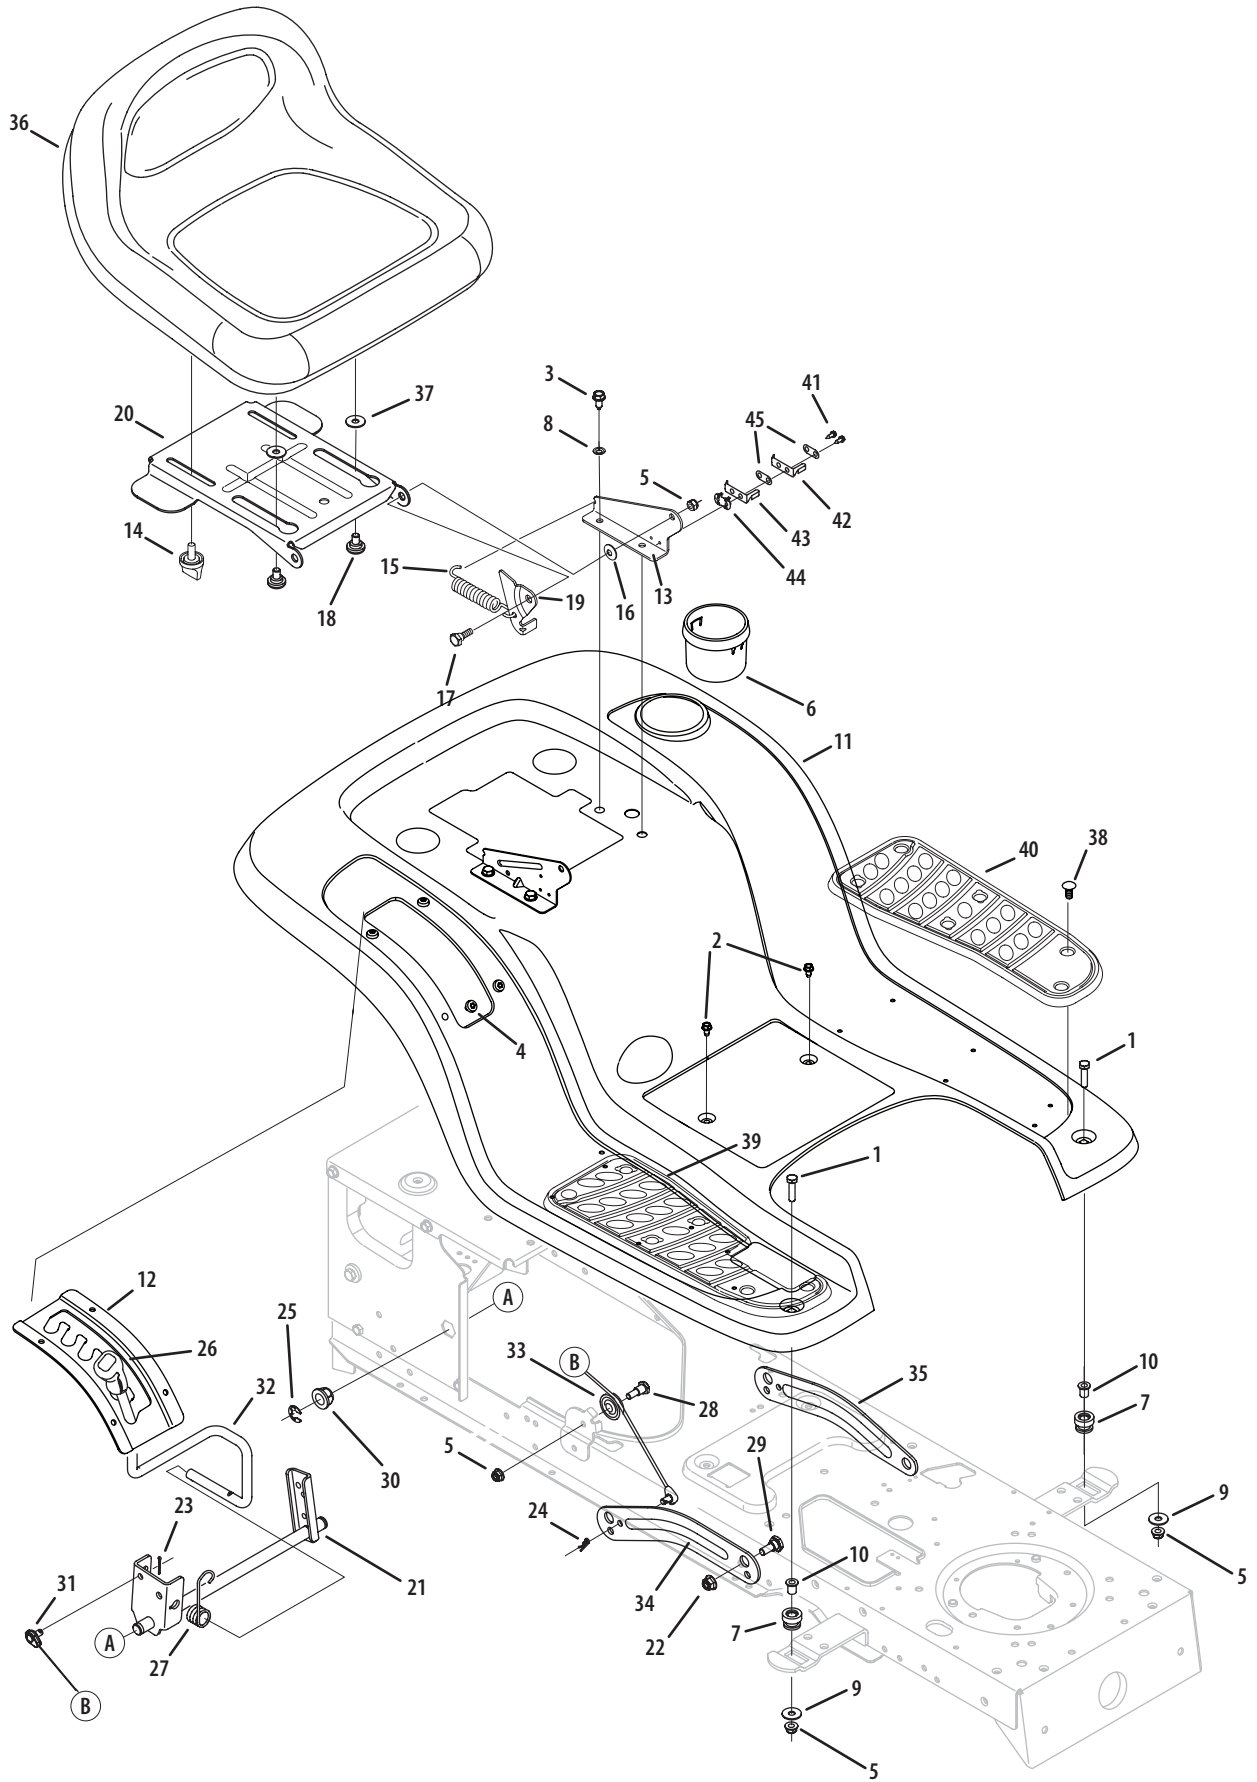

10-Style Fender, Deck Lift & Seat

10-Style Fender, Deck Lift & Seat

Ref.	Part Number	Description
1	710-0528	Hex Screw, 5/16-18 x 1.25
2	710-0599	Screw, 1/4-20, 0.500
3	710-04484	Screw, 5/16-18, 0.750x
4	710-0611B	Screw, 5/16-18, 0.750
5	712-04063	Nut, Flange Lock, 5/16-18, GrF
6	731-04591A	Cup Holder
7	735-0690	Grommet, .4375 x .750
8	736-0607	Lock Washer, 5/16
9	736-3078	Washer, Flat,.344 x 1.0 x.063
10	750-3310	Flanged Spacer
11	783-04437A	Hydro Fender, 7-style
12	783-1010A	Deck Lift Plate
13	783-1489C	Mounting Bracket, Seat
14	720-04061	Knob, 3/8-16
15	732-1184	Spring, Extension,.84 Dia. x 4.6
16	736-0242	Wash, Flat, .340 x .688 x .065
17	738-0296	Screw, Shoulder,.437 x.268
18	738-04012A	Shoulder Screw
19	783-0209D	Seat Bracket, Lift
20	783-04081B	Seat Pivot Bracket, Manual Adj.
21	683-04223	Deck Lift Shaft Assembly
22	712-04065	Nut, Flange Lock, 3/8-16, GrF
23	714-0104	Pin, Cotter,.072 Dia. x 1.13

Ref.	Part Number	Description
24	714-0111	Pin, Cotter, 3/32, 1.0
25	716-0106A	Ring, E Type,.625 Dia.
26	720-0311	Grip, Handle, 1/2
27	732-0874	Spring, Torsion
28	738-0138A	Screw, 5/16-18 x.620 Gr2
29	738-04130	Scr.,Shldr, .625 x.165,(42" Deck)
30	741-0225	Bearing, Hex Flange
31	746-0968	Cable, Lift, 16.16
32	747-04447	Handle, Lift
33	756-1154	Pulley, Roller
34	783-04494B	Arm, Lift - RH (42" Deck)
35	783-04711B	Arm, Lift - LH (42" Deck)
36	757-04001A	Low Back Seat
37	736-0300	Flat Washer, .406 x .875 x .059
38	726-3046	Ratchet Clip
39	735-0672	RH Foot Pad,Rubber
40	735-0673	LH Foot Pad, Rubber
41	710-0227	Screw, #8-18 x.50
42	725-1303	Spring Switch, Outer
43	725-1439	Spring Switch, Inner
44	726-0278	Plate, Insulator Boss
45	726-0279	Plate, Insulator

NOTE: Tractor features vary by model. NOT all parts listed above and pictured on the previous page are standard equipment.