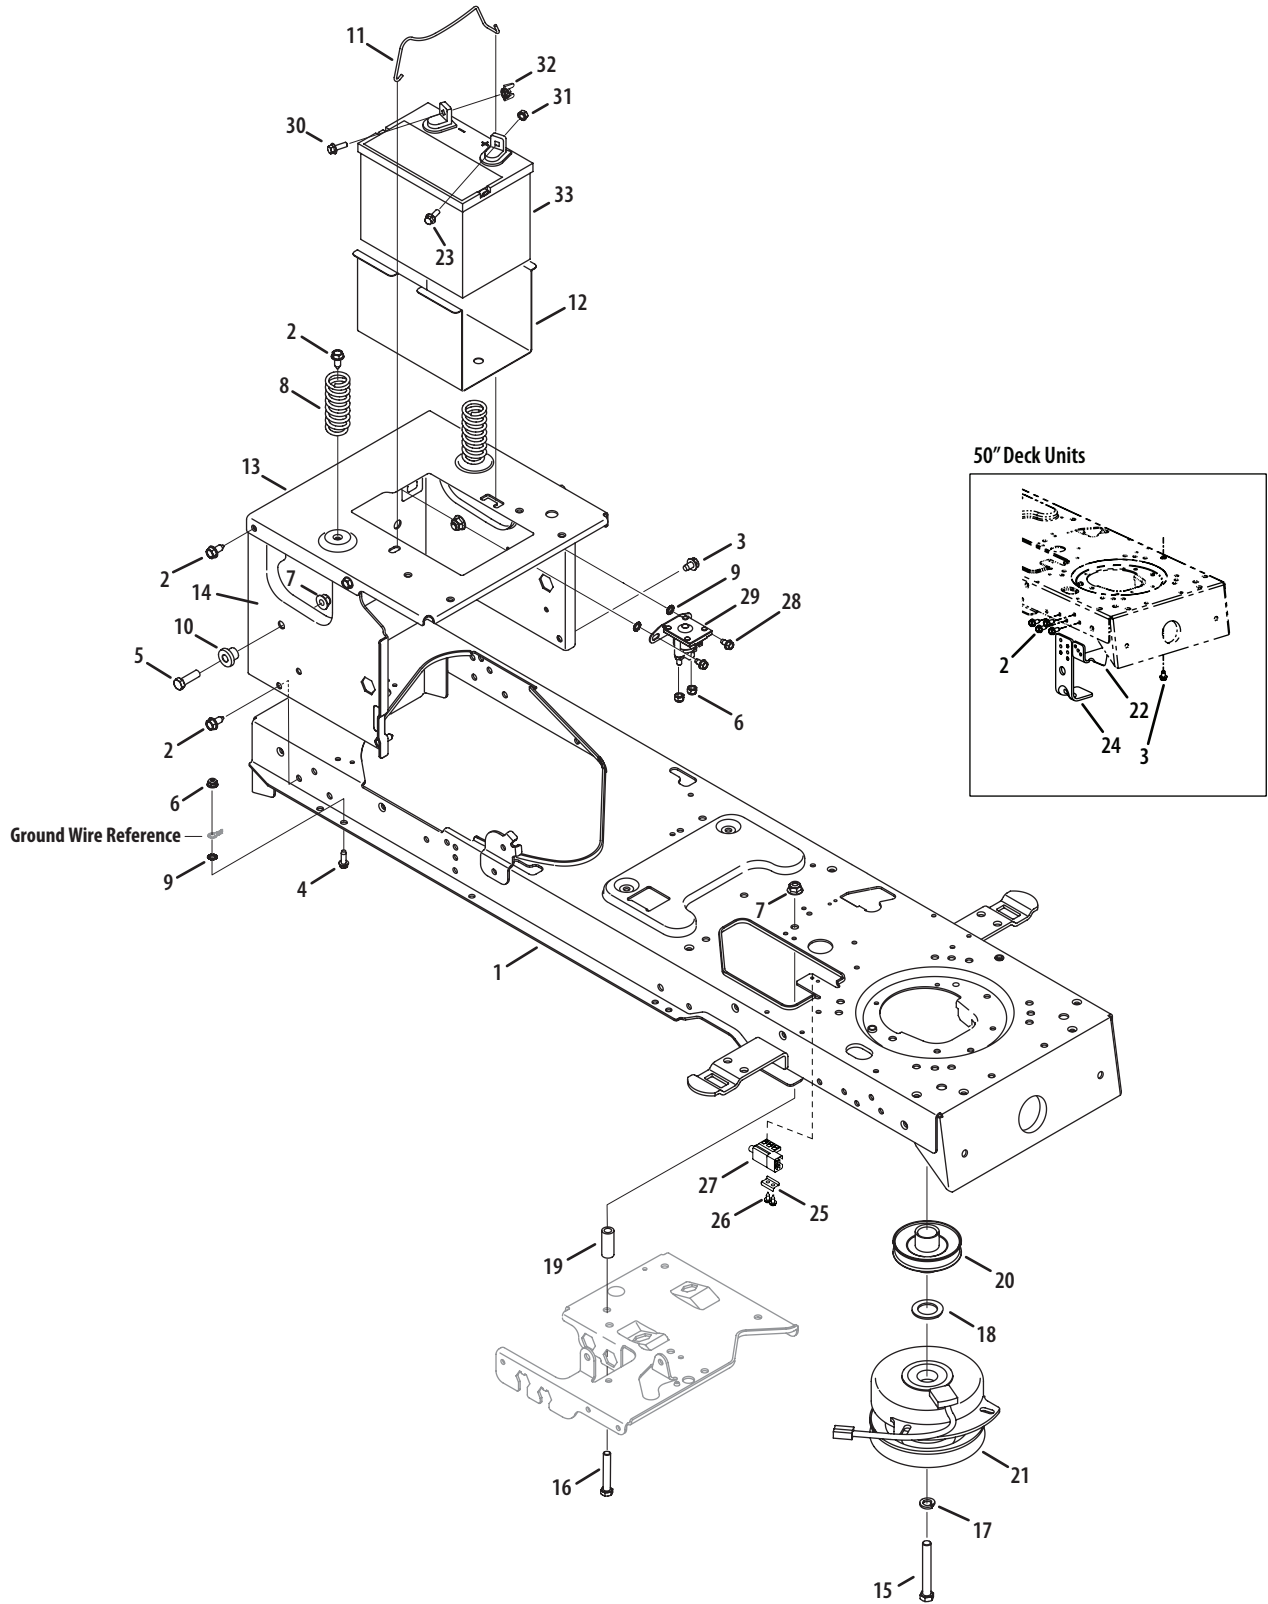

Frame & Electric PTO

Frame & Electric PTO

Ref.	Part Number	Description	Ref.	Part Number	Description
1	683-04173B	Frame Assembly, Lower	18	736-0277	Washer, Flat, 1.031 x 1.620 x.095
2	710-04484	Screw, 5/16-18 x 0.75	19	748-0415B	Spacer,.385 ID x.635 OD x 1.54
3	710-0607	Screw, 5/16-18, 0.500	20	756-0978B	Pulley, Engine, 3.56 Diameter
4	710-0642	Screw, 1/4-20, 0.750	21	717-04174A	PTO Clutch, Electric (50" Deck Units)
5	710-3005	Screw, 3/8-16, 1.25, Gr5	22	783-04419B	Clutch Bracket
6	712-04064	Nut, Flange Lock, 1/4-20	23	738-1132	Screw, Shoulder,.250 x.15, 1/4-20
7	712-04065	Nut, Flange Lock, 3/8-16	24	783-04467	Deck Bracket, Up-Stop (50" Deck)
8	732-04035	Spring, Compress., 1.28 x 3.125	25	17962	Switch Plate
9	736-0222	Washer, Lock, 1/4, External	26	710-0224	AB Screw, #10-16 x.500
10	738-04058	Spacer, Shoulder,.38 x 1.0 x.70	27	725-04039	Switch
11	747-04121A	Hold Rod, Battery	28	710-0599	Screw, 1/4-20, 0.50
12	783-0349	Battery Tray	29	725-04439	Solenoid, 12V, 100 Amp
13	783-04329A	Seat Bracket, Frame	30	710-04666	Hex Flange Bolt, 1/4-20,.75
14	783-04809C	Frame, Upper	31	712-0271	Nut, Sems, 1/4-20
15	710-04379A	Screw, 7/16-20, 3.50, Gr5, Lock	32	712-3087	Nut, Wing, 1/4-20
16	710-3011	Screw, 3/8-16, 2.25, Gr5	33	725-1750A	Battery, 235 CCA
17	736-0171	Lock Washer, 7/16			

NOTE: Tractor features vary by model. NOT all parts listed above and pictured on the previous page are standard equipment.