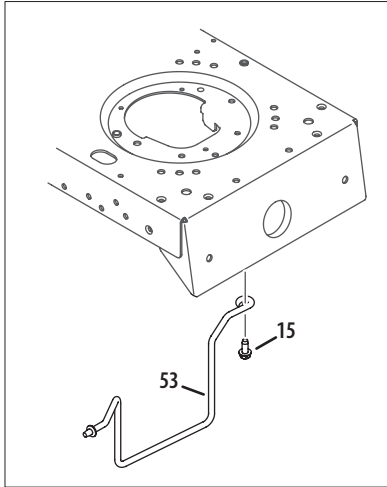

NOTE: Tractor features vary by model. NOT all parts listed above and pictured on the previous page are standard equipment.

42-inch Mowing Deck

42-inch Mowing Deck

Ref.	Part Number	Description	Ref.	Part Number	Description
1	618-04456	Spindle Assembly Pulley 6.3 Dia	37	732-0470A	Extension Spring, .53 x 4.75
2	683-0254B	Deck Hanger Bracket Assy. LH	38	734-0973	Deck Wheel, 5.0 x 1.38
3	683-04138B	Brake Assembly, 42" Deck	39	735-0271A	Bumper, .62 Dia. x .3
4	683-04167	Brake Assembly, 42" Deck	40	736-0119	Lock Washer, 5/16
5	683-04261	Deck Assembly 42" W/Whl Brkt.	41	736-0173	Flat Washer, .28 x .74 x .063
6	710-0216	Screw, 3/8-16 x .75 GR5 STD	42	736-0225	Lock Washer, 5/8
7	710-0347	Screw, 3/8-16 x 1.75 GR5 STD	43	736-0270	Bell Washer, .265 x .75 x .062
8	710-0510	Screw, 7/16-20 x 3.00 GR5 STD	44	736-0300	Flat Washer, .406 x .875 x .059
9	710-0528	Screw, 5/16-18 x 1.25 GR5 STD	45	736-0322	Flat Washer, .450 x 1.250 x .164
10	710-04484	Screw, 5/16-18 x 0.75	46	737-04003D	Deck Water Nozzle
11	710-0623	Screw, 3/8-16 x 0.750	47	738-0373	Shoulder Bolt, .496 x 1.525
12	710-0653	Screw, 1/4-20 x 0.375	48	738-04162A	Shoulder Spacer, .8840 x .190
13	710-3008	Screw, 5/16-18 x 0.750	49	738-04166	Shoulder Spacer, .5000 X .1475
14	710-0778	Screw, 1/4-20 x 1.500	50	738-04272	Shoulder Screw, .374 x 1.16
15	710-1260A	Screw, 5/16-18 x 0.750	51	742-0616A	3 in 1 Star Blade 21.23" LG
16	710-3005	Screw, 3/8-16 x 1.25	52	747-04269A	Adjustable Front Deck Rod,
17	710-3015	Screw, 1/4-20 x .75	53	683-04443	Belt-Keeper Rod, 42"
18	710-3144	Screw, 3/8-16 x 2.00	54	747-04501	Brake Control Ride, 42"
19	712-0206	Hex Nut, 1/2-13	55	747-04530	Belt Keeper Rod, 42" IDLER
20	712-04063	Flange Lock Nut, 5/16-18	56	747-1116	Deck Release Handle Rod
21	712-04064	Flange Lock Nut, 1/4-20	57	748-04069	Deck Lift Pivot Cup
22	712-04065	Flange Lock Nut, 3/8-16	58	750-04637B	Spacer, .455 X .697 X 1.585
23	712-0417A	Flange Nut, 5/8-18	59	750-0566A	Spacer, .260 x .372 x 1.030
24	712-0459	Flange Lock Nut, 7/16-20	60	754-04045	V-Belt
25	712-0641	Hex Nut, M16-1.5 DIN 936	61	756-04129	Idler Pulley, 4.25"DIA
26	712-3006	Hex Nut, 1/4-20	62	783-04327B	Belt Covers, 6.00 DIA
27	712-3083	Hex Lock Nut, 1/2-13	63	783-04740	Cable Deck Engage Bracket
28	714-0104	Cotter Pin, .072 Dia. x 1.13 Lg.	64	783-05490	Support Bracket
29	714-0470	Cotter Pin, 1/8 x 1.25	65	736-0187	Flat Washer, .64 x 1.24 x .06
30	717-04074	Deck Gear Adjustment	66	738-04146	Bolt Plug, M16 x 1.5
31	719-04233	Idler Bracket, Cast 42" DECK	67	710-0134	Carriage Screw, 1/4-20 x .62
32	721-04041	Water Nozzle Adapter	68	712-3087	Wing Nut, 1/4-20
33	726-0233	Push Nut, .25 ID x .50 OD	69	731-2363	Mulch Plug
34	732-0306A	Compression Spring .531 x 1.75	70	731-1032B	Discharge Chute Assembly
35	732-04287	Extension Spring, .500 x 6.375	71	710-0599	Screw, Hex, 1/4-20, 0.500
36	732-0459C	Extension Spring, .94 x 6.74	72	783-1146A	Deck Skirt, 42"