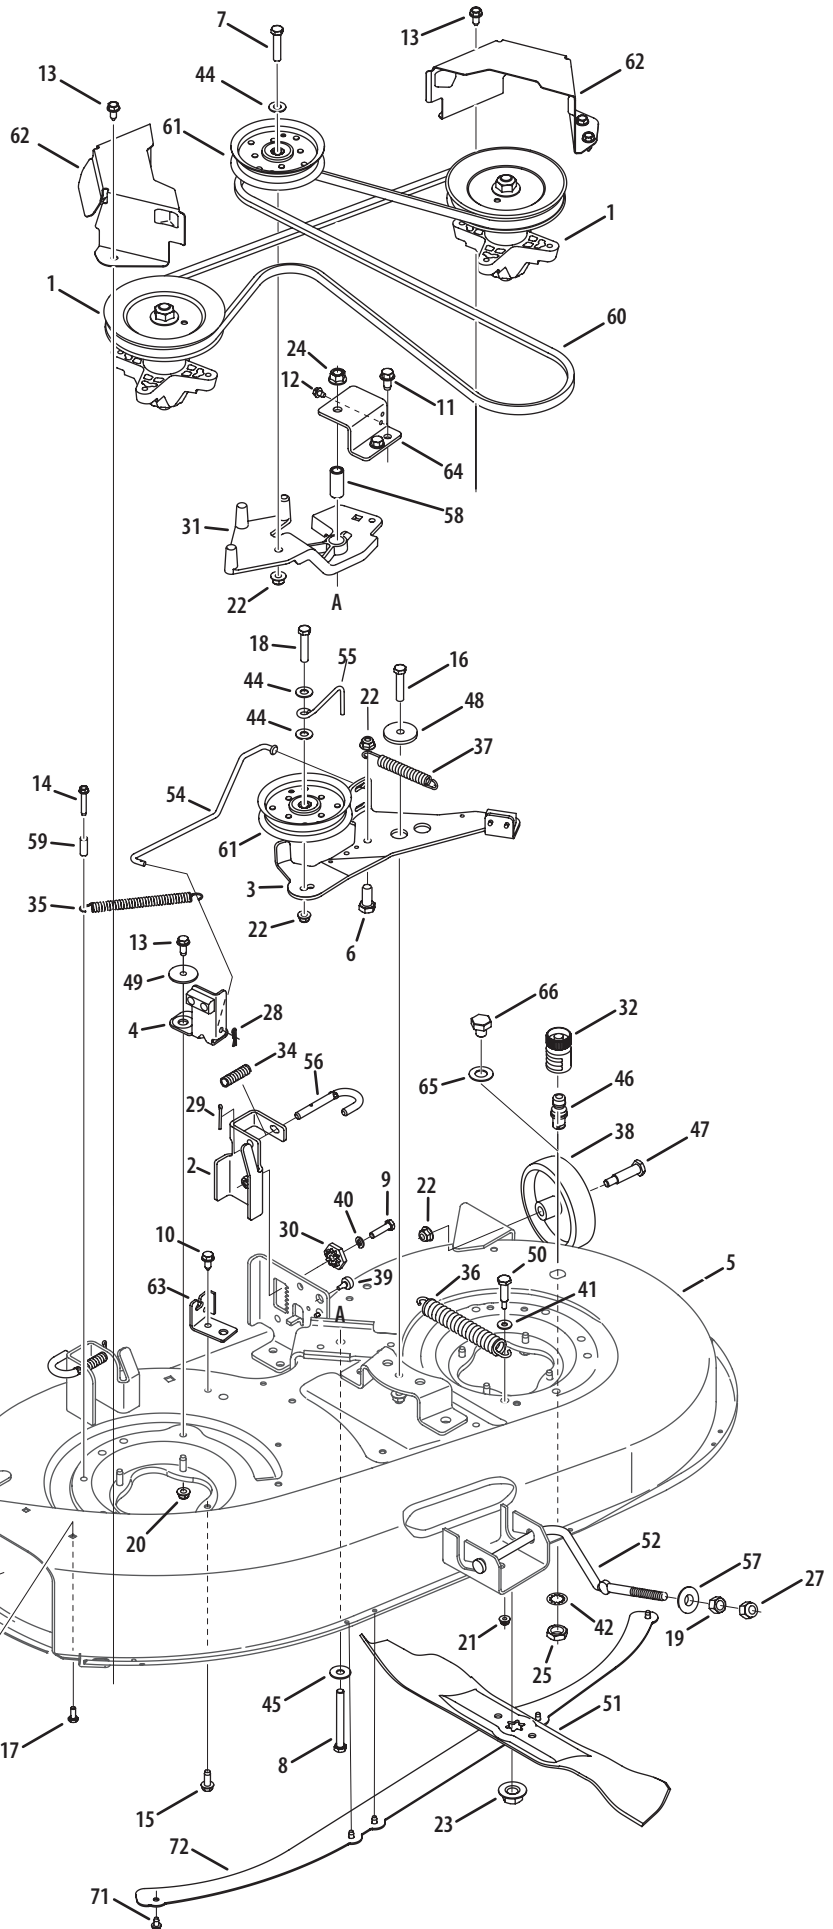

42-inch Mowing Deck

42-inch Mowing Deck

Ref.	Part Number	Description	Ref.	Part Number	Description
1	618-04456	Spindle Assembly Pulley 6.3 Dia	37	732-0470A	Extension Spring, .53 x 4.75
2	683-0254B	Deck Hanger Bracket Assy. LH	38	734-0973	Deck Wheel, 5.0 x 1.38
3	683-04138B	Brake Assembly, 42" Deck	39	735-0271A	Bumper, .62 Dia. x .3
4	683-04167	Brake Assembly, 42" Deck	40	736-0119	Lock Washer, 5/16
5	683-04261	Deck Assembly 42" W/Whl Brkt.	41	736-0173	Flat Washer, .28 x .74 x .063
6	710-0216	Screw, 3/8-16 x .75 GR5 STD	42	736-0225	Lock Washer, 5/8
7	710-0347	Screw, 3/8-16 x 1.75 GR5 STD	43	736-0270	Bell Washer, .265 x .75 x .062
8	710-0510	Screw, 7/16-20 x 3.00 GR5 STD	44	736-0300	Flat Washer, .406 x .875 x .059
9	710-0528	Screw, 5/16-18 x 1.25 GR5 STD	45	736-0322	Flat Washer, .450 x 1.250 x .164
10	710-04484	Screw, 5/16-18 x 0.75	46	737-04003D	Deck Water Nozzle
11	710-0623	Screw, 3/8-16 x 0.750	47	738-0373	Shoulder Bolt, .496 x 1.525
12	710-0653	Screw, 1/4-20 x 0.375	48	738-04162A	Shoulder Spacer, .8840 x .190
13	710-3008	Screw, 5/16-18 x 0.750	49	738-04166	Shoulder Spacer, .5000 X .1475
14	710-0778	Screw, 1/4-20 x 1.500	50	738-04272	Shoulder Screw, .374 x 1.16
15	710-1260A	Screw, 5/16-18 x 0.750	51	742-0616A	3 in 1 Star Blade 21.23" LG
16	710-3005	Screw, 3/8-16 x 1.25	52	747-04269A	Adjustable Front Deck Rod,
17	710-3015	Screw, 1/4-20 x .75	53	683-04443	Belt-Keeper Rod, 42"
18	710-3144	Screw, 3/8-16 x 2.00	54	747-04501	Brake Control Ride, 42"
19	712-0206	Hex Nut, 1/2-13	55	747-04530	Belt Keeper Rod, 42" IDLER
20	712-04063	Flange Lock Nut, 5/16-18	56	747-1116	Deck Release Handle Rod
21	712-04064	Flange Lock Nut, 1/4-20	57	748-04069	Deck Lift Pivot Cup
22	712-04065	Flange Lock Nut, 3/8-16	58	750-04637B	Spacer, .455 X .697 X 1.585
23	712-0417A	Flange Nut, 5/8-18	59	750-0566A	Spacer, .260 x .372 x 1.030
24	712-0459	Flange Lock Nut, 7/16-20	60	754-04045	V-Belt
25	712-0641	Hex Nut, M16-1.5 DIN 936	61	756-04129	Idler Pulley, 4.25"DIA
26	712-3006	Hex Nut, 1/4-20	62	783-04327B	Belt Covers, 6.00 DIA
27	712-3083	Hex Lock Nut, 1/2-13	63	783-04740	Cable Deck Engage Bracket
28	714-0104	Cotter Pin, .072 Dia. x 1.13 Lg.	64	783-05490	Support Bracket
29	714-0470	Cotter Pin, 1/8 x 1.25	65	736-0187	Flat Washer, .64 x 1.24 x .06
30	717-04074	Deck Gear Adjustment	66	738-04146	Bolt Plug, M16 x 1.5
31	719-04233	Idler Bracket, Cast 42" DECK	67	710-0134	Carriage Screw, 1/4-20 x .62
32	721-04041	Water Nozzle Adapter	68	712-3087	Wing Nut, 1/4-20
33	726-0233	Push Nut, .25 ID x .50 OD	69	731-2363	Mulch Plug
34	732-0306A	Compression Spring .531 x 1.75	70	731-1032B	Discharge Chute Assembly
35	732-04287	Extension Spring, .500 x 6.375	71	710-0599	Screw, Hex, 1/4-20, 0.500
36	732-0459C	Extension Spring, .94 x 6.74	72	783-1146A	Deck Skirt, 42"

IMPORTANT: For a proper working machine, use only Factory Approved Parts.

IMPORTANT: V-belts are designed to engage and disengage safely. A substitute (non OEM) V-belt can be dangerous by not disengaging completely.

NOTE: Tractor features vary by model. NOT all parts listed above and pictured on the previous page are standard equipment.