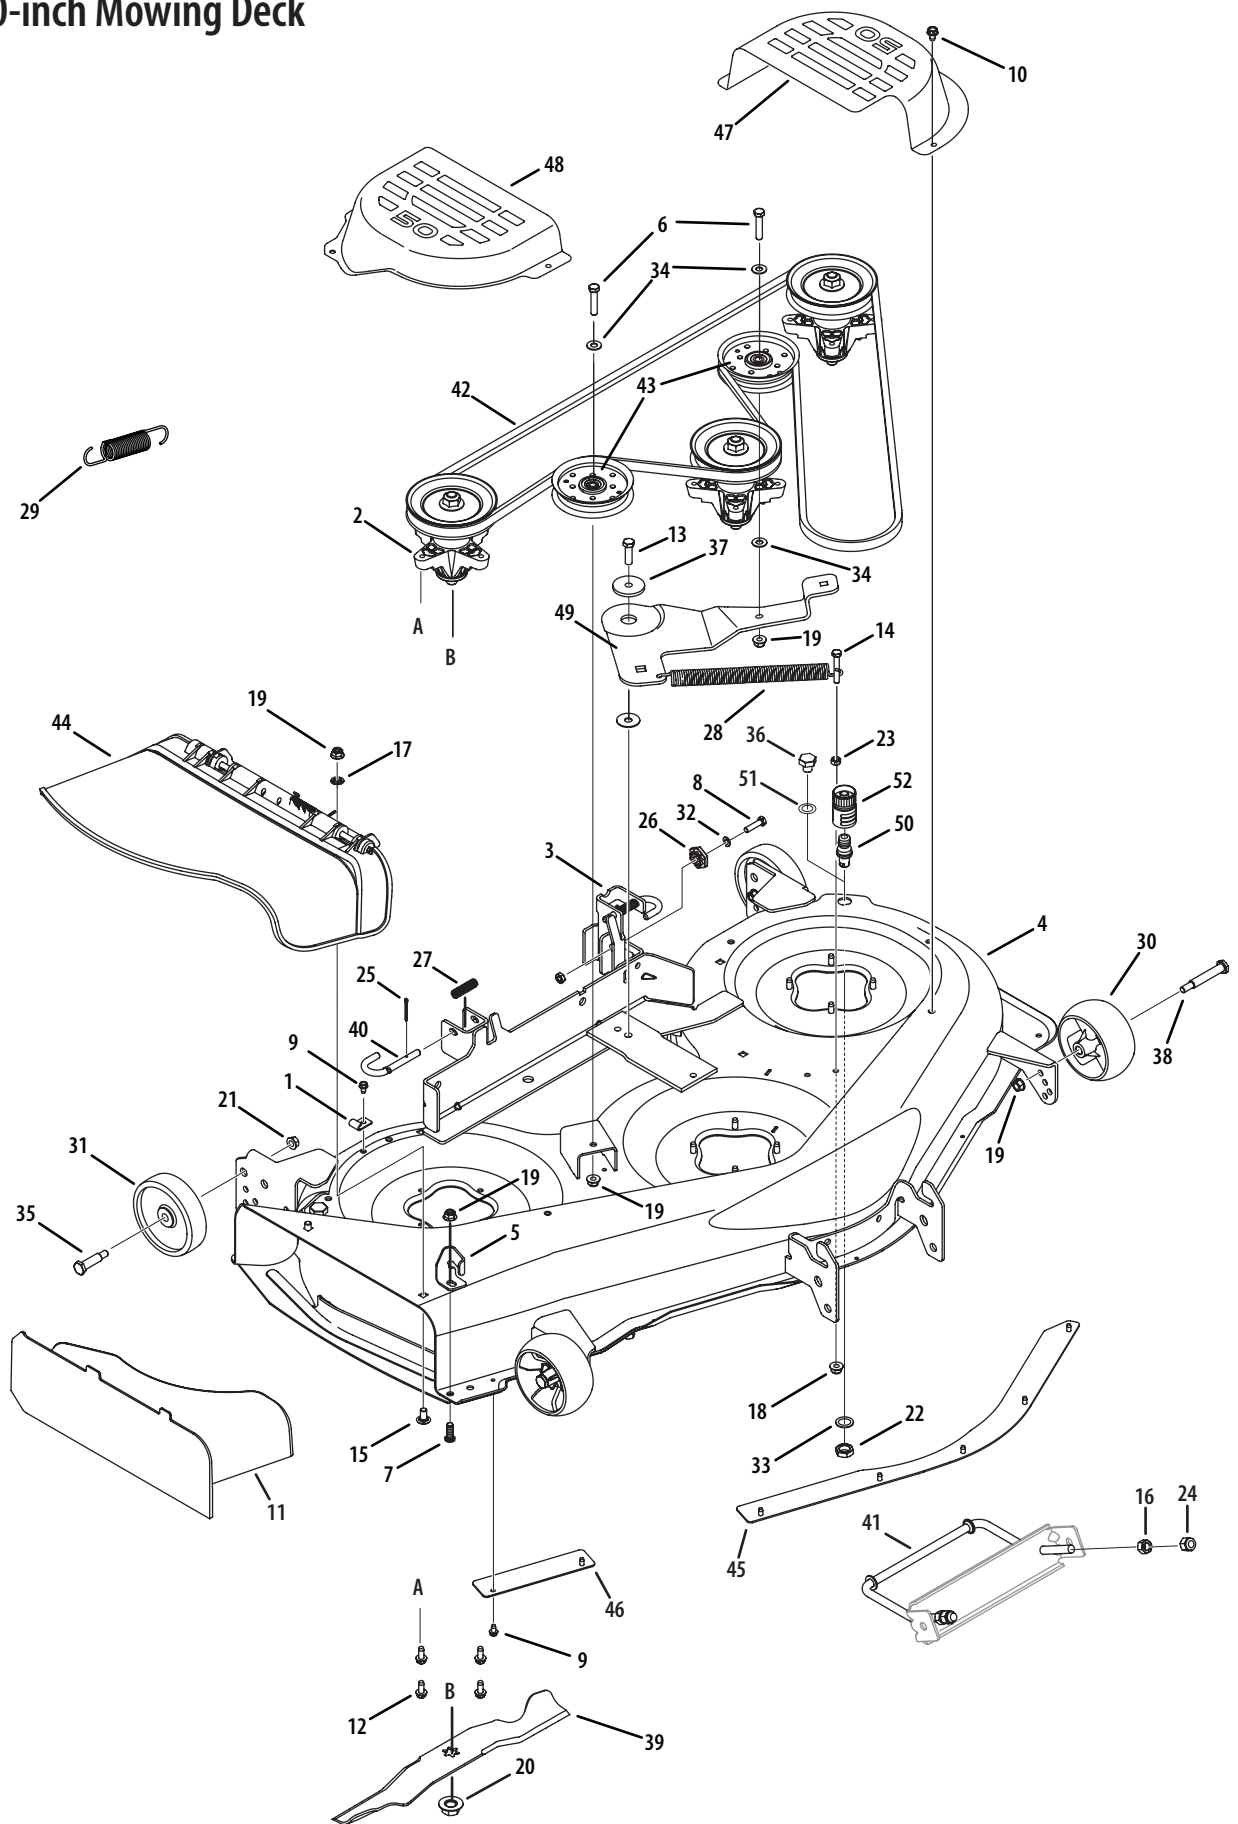

50-inch Mowing Deck

50-inch Mowing Deck

Ref.	Part Number	Description	Ref.	Part Number	Description
1	16606	Hook, Retainer	27	732-0306A	Spring, Compression, .531 x 1.75
2	618-04125A	Spindle Assembly	28	732-0459C	Spring, Extension, .94 x 6.74
3	683-0254B	Hanger Bracket Assembly	29	732-0934	Spring, Lift Assist
4	683-04075B	Weldment, 50-inch Deck	30	734-04155	Deck Wheel, 5.0
5	703-3279	Chute Stop	31	734-0973	Deck Wheel, 5.0
6	710-0347	Screw, 3/8-16, 1.75	32	736-0119	Washer, Lock, 5/16
7	710-04095	Screw, 3/8-16 x 1.0	33	736-0225	Lock Washer, 5/8"
8	710-0528	Screw, 5/16-18, 1.25, Gr5	34	736-0300	Washer, Flat, .406 x .875 x .059
9	710-0599	Screw, 1/4-20 x 0.5	35	738-0373	Shoulder Screw
10	710-0607	Screw, 5/16-18, .500	36	738-04146	Bolt Plug
11	731-04651	Mulch Plug	37	738-04162A	Spacer, Shoulder, .884 x .190
12	710-1260A	Screw, 5/16-18, .750	38	738-3056	Shoulder Screw
13	710-3005	Screw, 3/8-16, 1.25	39	742-04053C	Blade, 17.90
14	710-3103	Screw, 5/16-18 x 2.00	40	747-1116	Rod, Deck Release .375 Dia.
15	710-3178	Screw, Carriage, 3/8-16 x .75	41	747-1324	Rod, Deck Adjust
16	712-0206	Hex Nut, 1/2-13	42	754-04164	Belt, V-Type
17	712-0229	Push Nut Retainer	43	756-04129	Pulley, Idler, 3.5"
18	712-04063	Nut, Nylon Lock, 5/16-18	44	631-04070A	Chute Assembly, Side Discharge
19	712-04065	Nut, Nylon Lock, 3/8-16	45	783-04414A	Deck Skirt, Center
20	712-0417A	Nut, Hex, Flange, 5/8-18	46	783-04415	Deck Skirt, RH
21	712-0431	Nut, Nylon Lock, 3/8-16, Top Lock	47	783-05280	LH Belt Cover
22	712-0641	Nut, Hex, M16-1.5	48	783-05281	RH Belt Cover
23	712-3010	Nut, Hex, 5/16-18, Gr5	49	783-05474	Idler Bracket
24	712-3083	Hex Lock Nut, 1/2-13	50	737-04003C	Port, Water
25	714-0470	Pin, Cotter, 1/8 x 1.25	51	736-0187	Flat Washer, .64 x 1.24 x .06
26	717-04074	Deck Adjustment Gear	52	721-04041	Water Nozzle Adapter

IMPORTANT: For a proper working machine, use only Factory Approved Parts.

IMPORTANT: V-belts are designed to engage and disengage safely. A substitute (non OEM) V-belt can be dangerous by not disengaging completely.

NOTE: Tractor features vary by model. NOT all parts listed above and pictured on the previous page are standard equipment.