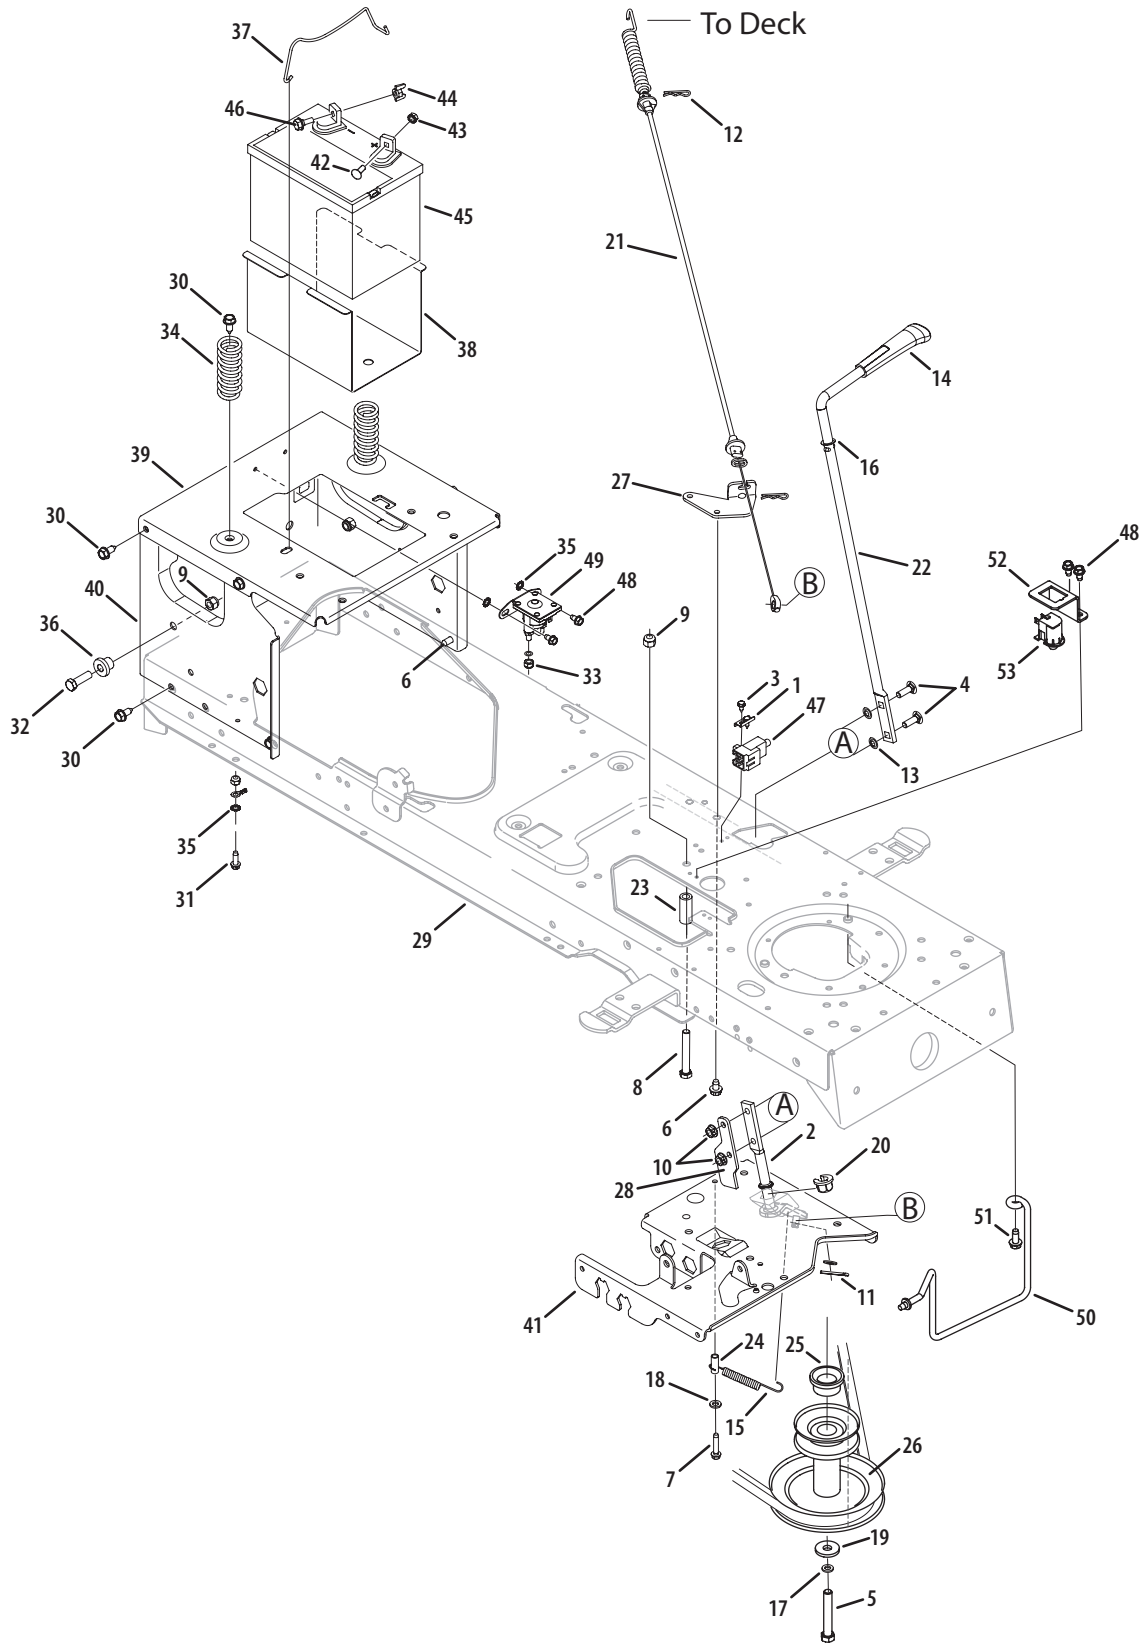

Frame & Manual PTO

Frame & Manual PTO

Ref.	Part Number	Description	Ref.	Part Number	Description
1	17962	Plate, Switch	28	783-0744A	Stop Bracket, Engagement
2	647-04036A	Lever Assembly, Engagement	29	683-04173B	Frame Assembly, Lower
3	710-0224	Screw, #10-16, 0.500	30	710-04484	Screw, 5/16-18 x 0.625
4	710-0276	Screw, Carriage, 5/16-18, 1.00	31	710-0642	Screw, 1/4-20, 0.750
5	710-04608	Screw, 7/16-20, 3.25 42" Deck	32	710-3005	Screw, 3/8-16, 1.25, Gr5
6	710-0607	Screw, 5/16-18, 0.500	33	712-04064	Nut, Flange Lock, 1/4-20, GrF
7	710-0778	Screw, 1/4-20 x 1.50	34	732-04035	Spring, Compr., 1.28 OD x 3.125
8	710-3011	Screw, 3/8-16 x 2.25	35	736-0222	Washer, Lock, 1/4, External
9	712-04065	Nut, Flange Lock, 3/8-16, GrF	36	738-04058	Spacer, Shoulder, .38 x 1.0 x .70
10	712-3004A	Nut, Flange Lock, 5/16-18, Gr5	37	747-04121A	Hold Rod, Battery
11	714-0115	Pin, Cotter, 1/8 x 1.00	38	783-0349	Battery Tray
12	714-0145	Click Pin	39	783-04329A	Seat Bracket, Frame
13	726-0201	Nut, Speed, .3125 ID	40	783-04809C	Frame, Upper
14	731-2111B	Knob, PTO	41	783-04612	Support Bracket, Steering
15	732-04248	Extension Spring, .38 OD x 3.9 Lg	42	710-04666	Hex Head Flange Screw
16	736-0108	Washer, Flat, .510 x .750 x .033	43	712-0271	Nut, Sems, 1/4-20
17	736-0171	Washer, Lock, 7/16	44	712-3087	Nut, Wing, 1/4-20
18	736-0173	Washer, Flat, .28 x .74 x .063	45	725-1737A	Battery, 190 CCA
19	736-0322	Washer, Flat, .450 x 1.250 x .164	46	738-1132	Screw, Shoulder, .250 x .150
20	741-0708	Bearing, Flange, Hex Split .500 ID	47	725-04039	Switch, Interlock
21	746-04353A	Deck Engagement Cable	48	710-0599	Screw, 1/4-20, 0.50
22	747-04470	Engagement Handle, Deck	49	725-04439	Solenoid, 12V, 100 Amp
23	748-0415B	Spacer, .385 ID x .635 OD x 1.54	50	683-04443	Belt Keeper Rod Assembly
24	750-0566A	Spacer, .260 x .372 x 1.030 Lg.	51	710-1260A	Screw, 5/16-18, .750
25	750-0956	Spacer, 1.010 x 1.40 x .825	52	783-04722	Parking Brake Switch Bracket
26	756-04607A	Pulley, Engine, 42" Deck	53	725-3167	Snap Mount Switch
27	783-05358	Cable Bracket			

NOTE: Tractor features vary by model. NOT all parts listed above and pictured on the previous page are standard equipment.