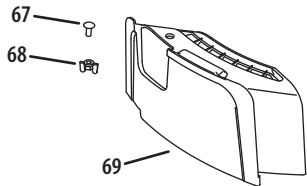

NOTE: Tractor features vary by model. NOT all parts listed above and pictured on the previous page are standard equipment.

42-inch Mowing Deck

42-inch Mowing Deck

Ref.	Part Number	Description	Ref.	Part Number	Description
1	618-04456	Spindle Assembly Pulley 6.3 Dia	37	732-0470A	Extension Spring, .53 x 4.75
2	683-0254B	Deck Hanger Bracket Assy. LH	38	734-0973	Deck Wheel, 5.0 x 1.38
3	683-04138B	Brake Assembly, 42" Deck	39	735-0271A	Bumper, .62 Dia. x .3
4	683-04167	Brake Assembly, 42" Deck	40	736-0119	Lock Washer, 5/16
5	683-04261	Deck Assembly 42" W/Whl Brkt.	41	736-0173	Flat Washer, .28 x .74 x .063
6	710-0216	Screw, 3/8-16 x .75 GR5 STD	42	736-0225	Lock Washer, 5/8
7	710-0347	Screw, 3/8-16 x 1.75 GR5 STD	43	736-0270	Bell Washer, .265 x .75 x .062
8	710-0510	Screw, 7/16-20 x 3.00 GR5 STD	44	736-0300	Flat Washer, .406 x .875 x .059
9	710-0528	Screw, 5/16-18 x 1.25 GR5 STD	45	736-0322	Flat Washer, .450 x 1.250 x .164
10	710-04484	Screw, 5/16-18 x 0.75	46	737-04003D	Deck Water Nozzle
11	710-0623	Screw, 3/8-16 x 0.750	47	738-0373	Shoulder Bolt, .496 x 1.525
12	710-0653	Screw, 1/4-20 x 0.375	48	738-04162A	Shoulder Spacer, .8840 x .190
13	710-3008	Screw, 5/16-18 x 0.750	49	738-04166	Shoulder Spacer, .5000 X .1475
14	710-0778	Screw, 1/4-20 x 1.500	50	738-04272	Shoulder Screw, .374 x 1.16
15	710-1260A	Screw, 5/16-18 x 0.750	51	742-0616A	3 in 1 Star Blade 21.23" LG
16	710-3005	Screw, 3/8-16 x 1.25	52	747-04269A	Adjustable Front Deck Rod,
17	710-3015	Screw, 1/4-20 x .75	53	683-04443	Belt-Keeper Rod, 42"
18	710-3144	Screw, 3/8-16 x 2.00	54	747-04501	Brake Control Ride, 42"
19	712-0206	Hex Nut, 1/2-13	55	747-04530	Belt Keeper Rod, 42" IDLER
20	712-04063	Flange Lock Nut, 5/16-18	56	747-1116	Deck Release Handle Rod
21	712-04064	Flange Lock Nut, 1/4-20	57	748-04069	Deck Lift Pivot Cup
22	712-04065	Flange Lock Nut, 3/8-16	58	750-04637B	Spacer, .455 X .697 X 1.585
23	712-0417A	Flange Nut, 5/8-18	59	750-0566A	Spacer, .260 x .372 x 1.030
24	712-0459	Flange Lock Nut, 7/16-20	60	754-04045	V-Belt
25	712-0641	Hex Nut, M16-1.5 DIN 936	61	756-04129	Idler Pulley, 4.25"DIA
26	712-3006	Hex Nut, 1/4-20	62	783-04327B	Belt Covers, 6.00 DIA
27	712-3083	Hex Lock Nut, 1/2-13	63	783-04740	Cable Deck Engage Bracket
28	714-0104	Cotter Pin, .072 Dia. x 1.13 Lg.	64	783-05490	Support Bracket
29	714-0470	Cotter Pin, 1/8 x 1.25	65	736-0187	Flat Washer, .64 x 1.24 x .06
30	717-04074	Deck Gear Adjustment	66	738-04146	Bolt Plug, M16 x 1.5
31	719-04233	Idler Bracket, Cast 42" DECK	67	710-0134	Carriage Screw, 1/4-20 x .62
32	721-04041	Water Nozzle Adapter	68	712-3087	Wing Nut, 1/4-20
33	726-0233	Push Nut, .25 ID x .50 OD	69	731-2363	Mulch Plug
34	732-0306A	Compression Spring .531 x 1.75	70	731-1032B	Discharge Chute Assembly
35	732-04287	Extension Spring, .500 x 6.375	71	710-0599	Screw, Hex, 1/4-20, 0.500
36	732-0459C	Extension Spring, .94 x 6.74	72	783-1146A	Deck Skirt, 42"