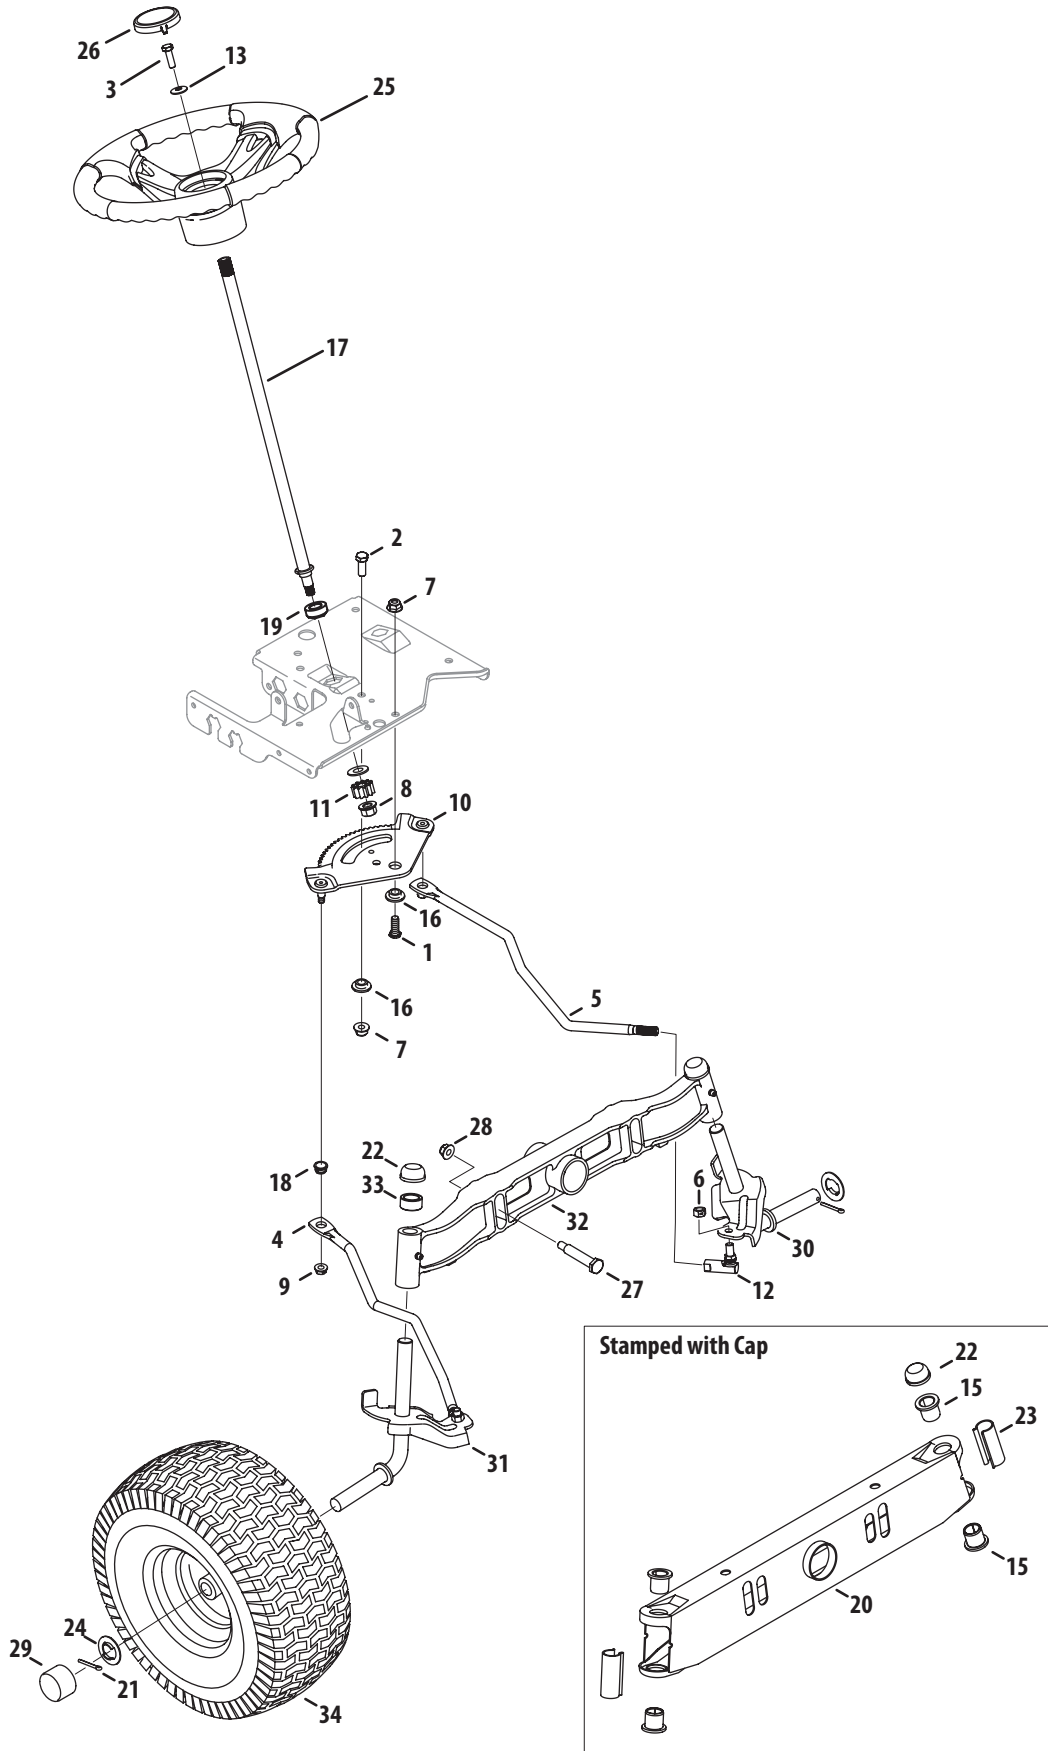

Steering & Front Axle Assembly

Steering & Front Axle Assembly

Ref.	Part Number	Description	Ref.	Part Number	Description
1	710-04095	Hex Screw, 3/8-16, 1.00, Gr5	21	714-0162	Cotter Pin, 5/32 x 1.25 (Cast Axle)
2	710-0514	Hex Screw, 3/8-16, 1.00, Gr5	22	726-0341	Push Cap, 3/4
3	710-0643	Hex Screw, 5/16-18, 1.00, Gr5	23	731-1291A	Pivot Bar End Cap w/ fitting
4	711-1408	Link, Drag, RH	24	736-04228A	Flat Washer, .781 x 1.59
5	711-1409A	Link, Drag, LH	25	631-04028	Steering Wheel
6	712-0214	Nut, Hex Lock, 3/8-24		631-04008	Steering Wheel
7	712-04065	Nut, Flange Lock, 3/8-16, Grf	26	731-04040	Steering Wheel Cap, Sprig Logo
8	712-0459	Nut, Flange Lock, 7/16-20		731-04681	Steering Wheel Cap, TB Logo
9	712-3004A	Nut, Flange Lock, 5/16-18, Gr5	27	738-04128	Shoulder Bolt, .5 x 2.38, 3/8-16
10	717-1550E	Gear, Steering, 11/90 Ratio	28	712-04065	Flange Lock Nut, 3/8-16
11	717-1554	Gear, Pinion, Steering	29	731-05674	Hub Cap, Standard
12	723-0448A	Ball Joint, 7/16-20, Lock	30	638-04006	LH Axle Assembly, .750 (42" Deck)
13	736-3004	Washer, Flat, .406 x .875 x .105		638-04003A	LH Axle Assembly, .750 (50" Deck)
14	736-3084	Washer, Flat, .51 x 1.12 x .06	31	638-04005	RH Axle Assembly, .750 (42" Deck)
15	741-0660A	Flange Bearing		638-04004A	RH Axle Assembly, .750 (50" Deck)
16	738-04154	Spacer, Shoulder, .38 x 1.00 x .31	32	719-04177A	Pivot Bar End, Cast
17	738-04263	Shaft, Steering, .625 OD x 24.25	33	748-04068	Spacer, Shoulder, .71 x .125 x .56
18	741-0475	Plastic Bushing .380 ID	34	634-04086	Wheel Assembly Complete, 15x6
19	741-04237	Hex Flange Bearing		734-1731	Tire Only 15 x 6 x 6
20	683-0128B	Pivot Bar Axle Assembly		634-04081	Rim Only w/ Valve Stem

NOTE: Tractor features vary by model. NOT all parts listed above and pictured on the previous page are standard equipment.