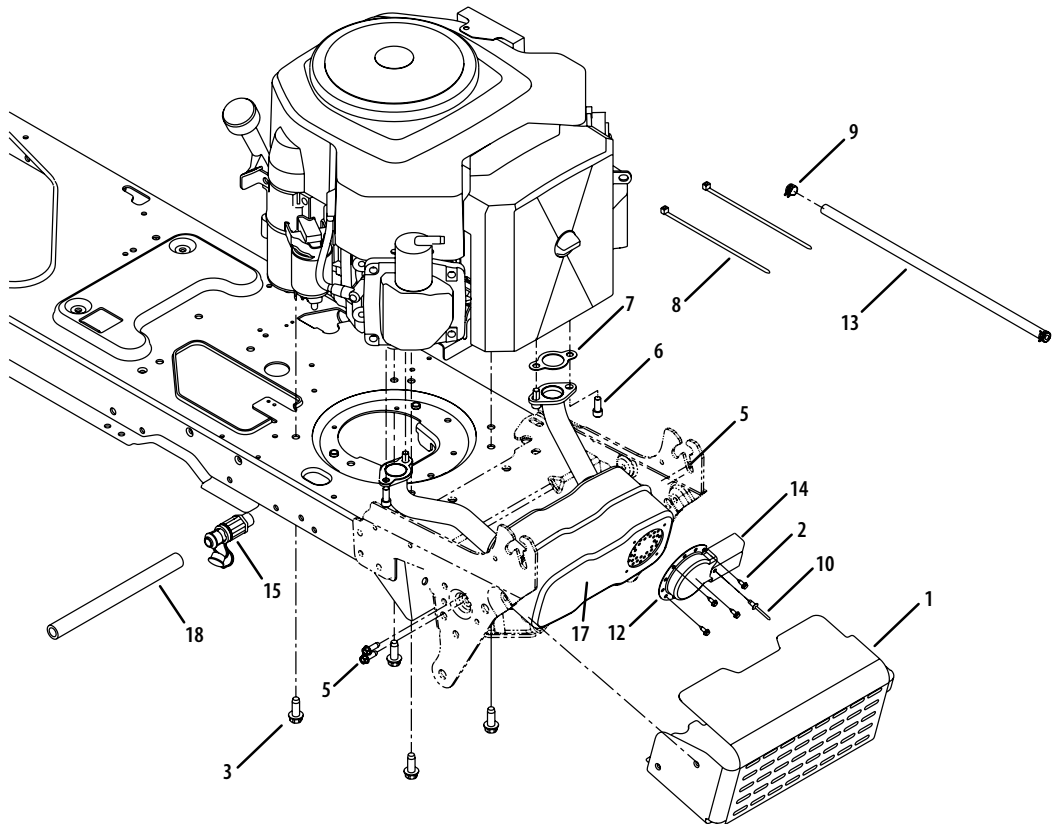

Engine Accessories

Ref.	Part Number	Description
1	683-04370	Shield, Muffler
2	710-0227	Screw, #8-18, 0.500
3	710-04683	Screw, Hex, 3/8-16 x 1.00
4	710-0599	Screw, Hex, 1/4-20, 0.500
5	710-0642	Screw, Hex, 1/4-20, 0.750
6	710-1314A	Screw, 5/16-18, 0.75
7	721-0208	Exhaust Gasket
8	725-0157	Cable, Tie, 3/16 x .05 x 7.4
9	726-0205	Hose Clamp
10	728-04000	Rivet, Pop, .188 x .325
11	736-0277	Flat Washer, 1.031 x 1.620 x .095
12	751-0564B	Deflector, Muffler
13	751-10349	Fuel Line, Low Permeation
14	751-10353	Extension, Deflector
15	751-10517	Drain, Oil
16	751-10529	Muffler, Single Inlet
17	751-10528	Muffler, Dual Inlet
18	751-3141	Extension Hose, Oil Drain

NOTE: Tractor features vary by model. NOT all parts listed above and pictured on the previous page are standard equipment.