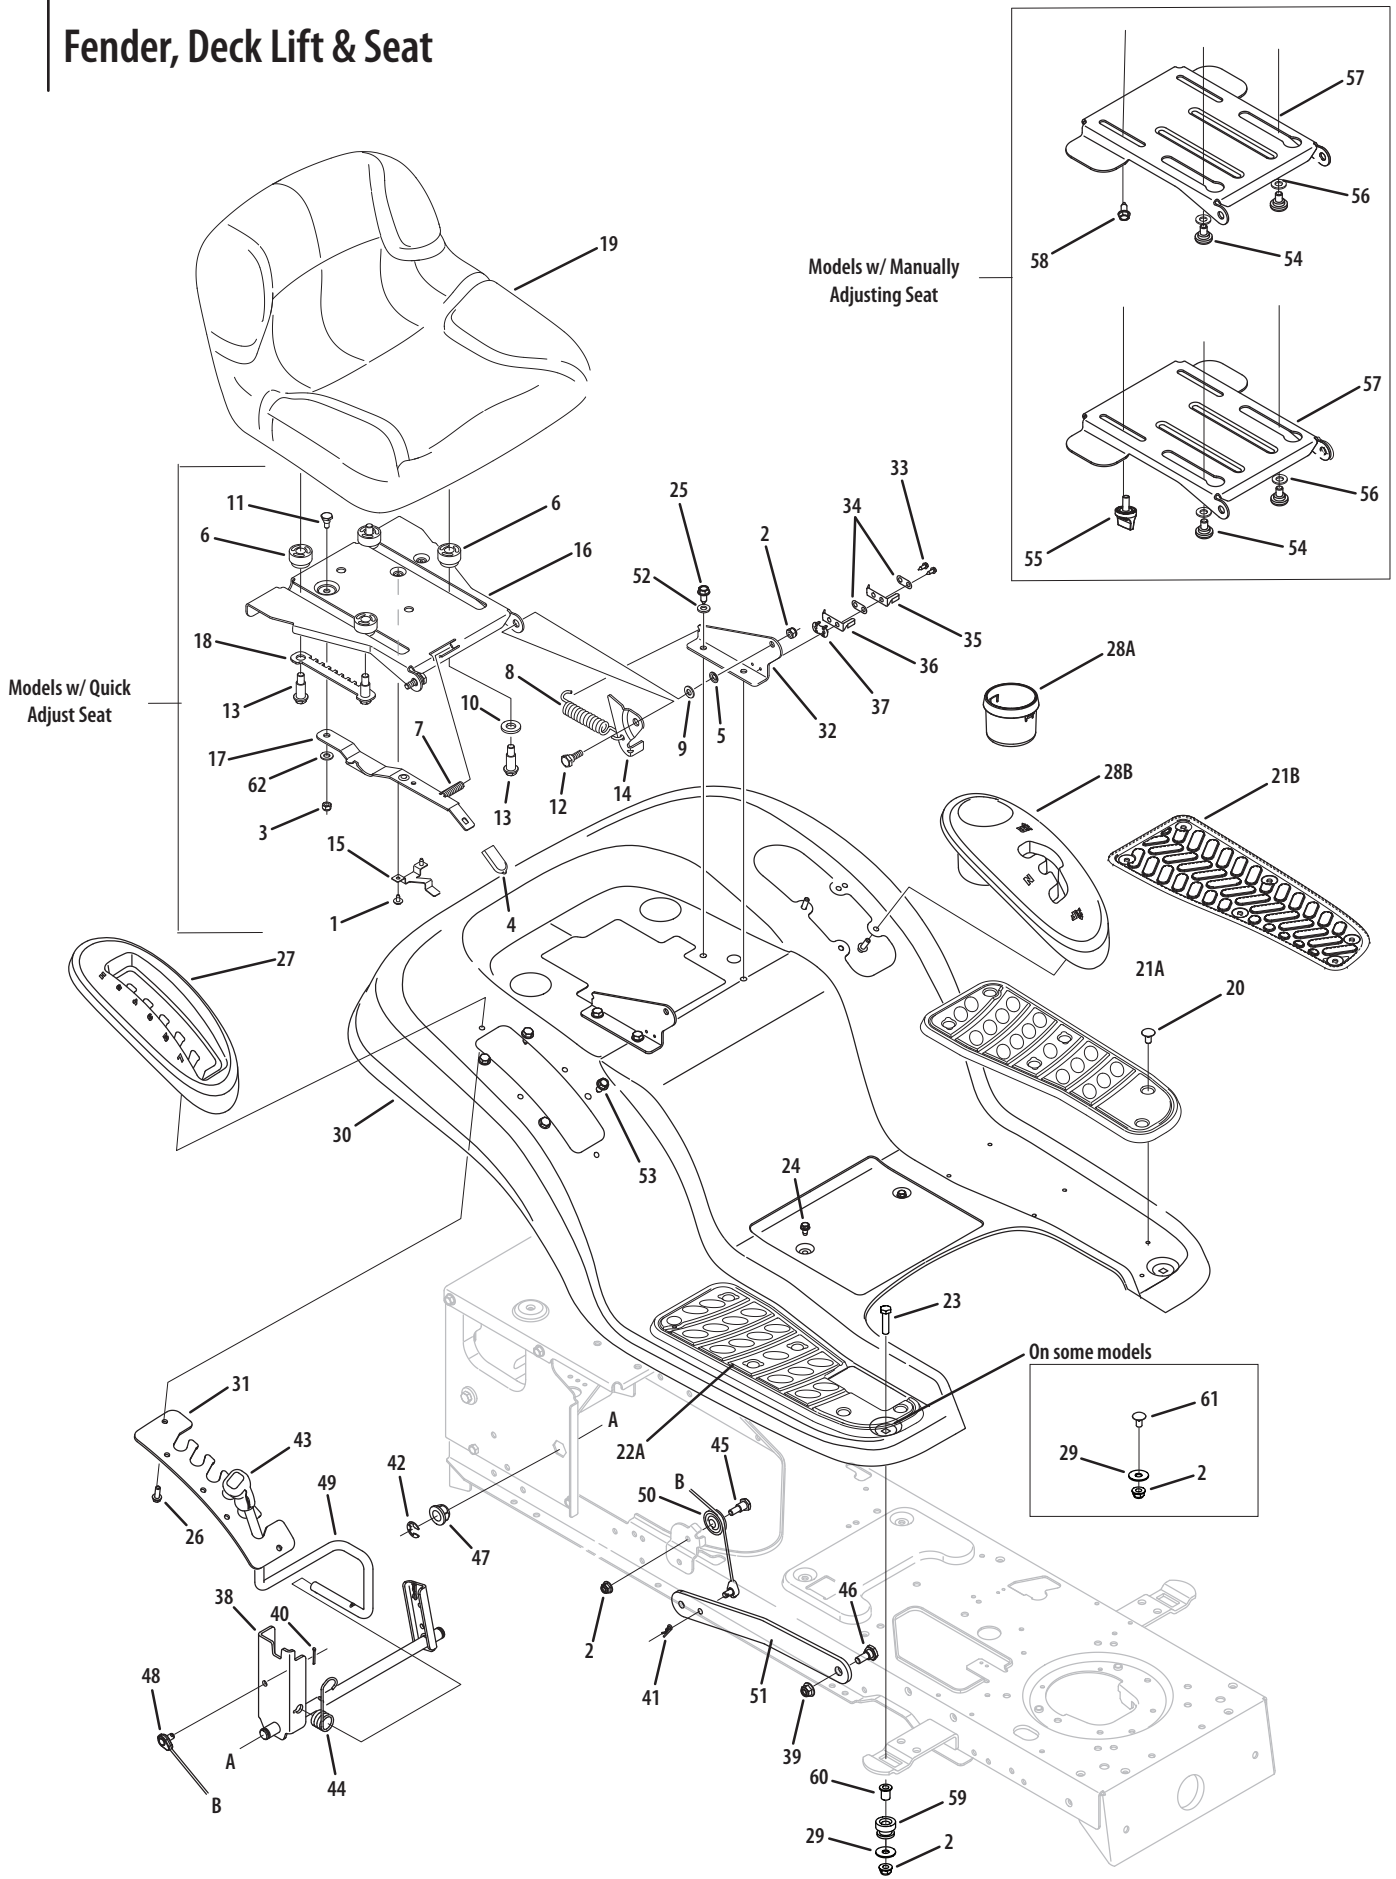

Fender, Deck Lift & Seat

Fender, Deck Lift & Seat

Ref.	Part Number	Description	Ref.	Part Number	Description
1	710-1268	Screw, #10-16 x.375		783-0677B	Adjust. Brkt., Lift (4-Style)
2	712-04063	Nut, Flange Lock, 5/16-18, GrF	32	783-1489C	Mounting Bracket, Seat
3	712-04064	Nut, Flange Lock, 1/4-20	33	710-0227	Screw, #8-18 x.50
4	720-0309A	Seat Adjuster Grip	34	726-0279	Plate, Insulator
5	726-0201	Nut, Speed,.3125 ID	35	725-1303	Spring Switch, Outer
6	731-04074	Spacer	36	725-1439	Spring Switch, Inner
7	732-0499	Compression Spring,.41 x 1.5	37	726-0278	Plate, Insulator Boss
8	732-1184	Spring, Extension,.84 Dia. x 4.6	38	683-04223	Deck Lift Shaft Assembly
9	736-0242	Wash, Flat, .340 x .688 x .065	39	712-04065	Nut, Flange Lock, 3/8-16, GrF
10	736-0140	Wash, Flat, .385 x .62 x .63	40	714-0104	Pin, Cotter,.072 Dia. x 1.13
11	738-0137A	Screw, Shld, .340 x.285, 1/4-20	41	714-0111	Pin, Cotter, 3/32, 1.0
12	738-0296	Screw, Shoulder,.437 x.268	42	716-0106A	Ring, E Type,.625 Dia.
13	738-0966A	Screw, Should,.50 x.925, 3/8-16	43	720-0311	Grip, Handle, 1/2
14	783-0209D	Seat Bracket, Lift	44	732-0874	Spring, Torsion
15	783-0611	Seat Stop	45	738-0138A	Screw, 5/16-18 x.620 Gr2
16	783-0738D	Seat Pivot Bracket	46	738-04130	Scr.,Shldr, .625 x.165,(42" Deck)
17	783-0739A	Seat Adjustment Lever		738-0380	Screw, Shld,.50 x.27, (46" & 50" Deck)
18	783-0753	Seat Adjustment Selector	47	741-0225	Bearing, Hex Flange
19	757-04001A	Low Back Seat	48	746-0968	Cable, Lift, 16.16
	757-04037	Medium Back Seat	49	747-04447	Handle, Lift
	757-04003A	High Back Seat - Black	50	756-1154	Pulley, Roller
	757-04075	High Back Seat - Gray	51	783-04711B	Arm, Lift - LH (42" Deck)
20	726-3046	Ratchet Clip		783-04494B	Arm, Lift - RH (42" Deck)
21a	735-0657	LH Foot Pad, Rubber		783-04963A	Arm, Lift (46" Deck)
21b	735-0673	LH Foot Pad, Rubber		783-05546	Arm, Lift (50" Deck)
22a	735-0656	RH Foot Pad,Rubber	52	736-0607	Lock Washer, 5/16
22b	735-0672	RH Foot Pad,Rubber(not shown)	53	710-1611B	Scr5/16-18 x.750 (7-Style)
23	710-0528	Hex Screw, 5/16-18 x 1.25		710-04484	Screw, 5/16-18, 0.750
24	710-0599	Screw, 1/4-20, 0.500	54	738-04012A	Shoulder Screw
25	710-04484	Screw, 5/16-18, 0.750x	55	720-04061	Knob, 3/8-16
26	710-0895	Screw, 1/4-15, 0.750	56	736-0300	Flat Washer, .406 x .875 x .059
27	731-1990	Cover, Lift Lever	57	783-04081B	Seat Pivot Bracket, Manual Adj.
28a	731-04591A	Cup Holder	58	710-0870	Hex Head Washer Screw, 3/8-16
28b	731-2104C	Cover, w/ Cup Holder	59	735-0690	Grommet, .4375 x .750
29	736-3078	Washer, Flat,.344 x 1.0 x.063	60	750-3310	Flanged Spacer
30	783-04314A	Fender (7-Style) not shown	61	710-0451	Carriage Bolt, 5/16-18 x .750
	783-04333A	Fender (4-Style) shown	62	736-0204	Flat Washer, .344 x .62 x .033
31	783-0677B	Lift Adjustment Bracket			

NOTE: Tractor features vary by model. NOT all parts listed above and pictured on the previous page are standard equipment.