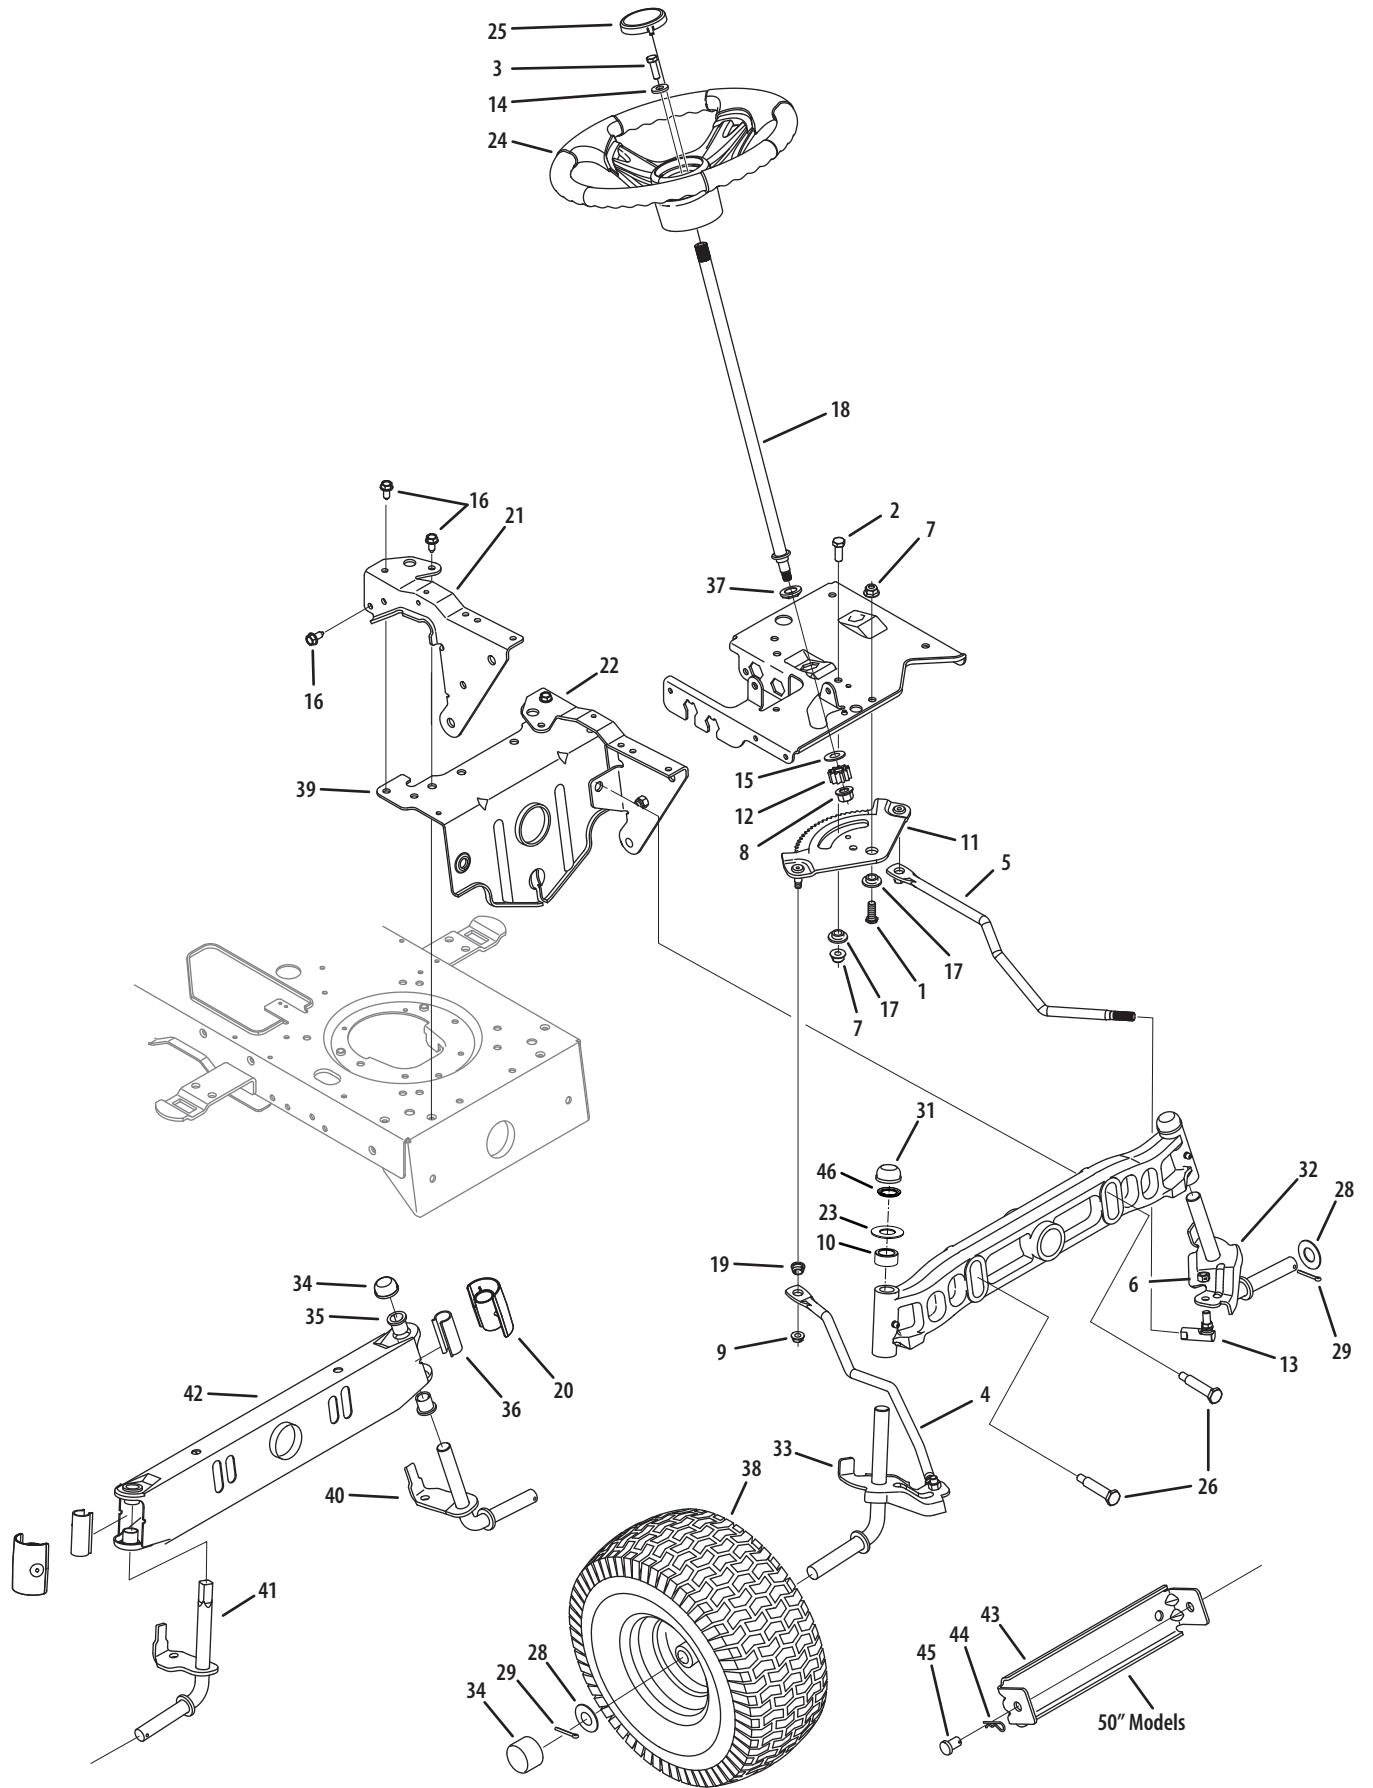

NOTE: Tractor features vary by model. NOT all parts listed above and pictured on the previous page are standard equipment.

Steering & Front Axle Assembly

Steering & Front Axle Assembly

Ref.	Part Number	Description	Ref.	Part Number	Description
1	710-04095	Hex Screw, 3/8-16, 1.00, Gr5		731-04040	Steering Wheel Cap, Sprig Logo
2	710-0514	Hex Screw, 3/8-16, 1.00, Gr5		731-04681	Steering Wheel Cap, Tine Logo
3	710-0643	Hex Screw, 5/16-18, 1.00, Gr5	26	738-04128	Shoulder Bolt, .5 x 2.38, 3/8-16
4	711-1408	Link, Drag, RH	27	731-05674	Hub Cap, Standard
5	711-1409A	Link, Drag, LH	28	736-04228A	Flat Washer, .781 x 1.59
6	712-0214	Nut, Hex Lock, 3/8-24	29	714-0162	Cotter Pin, 5/32 x 1.25 (Cast Axle)
7	712-04065	Nut, Flange Lock, 3/8-16, Grf		714-04039	Cotter Pin, 5/32 x 1.25 (Stmpd. Axle)
8	712-0459	Nut, Flange Lock, 7/16-20	30	719-04177A	Cast Iron Pivot Bar
9	712-3004A	Nut, Flange Lock, 5/16-18, Gr5	31	726-0341	Push Cap (Stamped Axle)
10	748-04068	Spacer, .71 x .125 x .56		731-04693	Push Cap (Cast Axle)
11	717-1550E	Gear, Steering, 11/90 Ratio	32	638-04003A	LH Axle Assembly, .750 (46" & 50")
12	717-1554	Gear, Pinion, Steering	33	638-04004A	RH Axle Assembly, .750 (46" & 50")
13	723-0448A	Ball Joint, 7/16-20, Lock	34	731-05674	Push Cap, 3/4
14	736-3004	Washer, Flat, .406 x .875 x .105	35	741-0660A	Flange Bearing
15	736-3084	Washer, Flat, .51 x 1.12 x .06	36	731-04057A	Axle End Cap, Standard
16	710-04484	Screw, 5/16-18, 0.750	37	741-04237	Hex Flange Bearing
17	738-04154	Spacer, Shoulder, .38 x 1.00 x .31	38	634-04086	Wheel Assembly Complete, 15x6
18	738-04263	Shaft, Steering, .625 OD x 24.25		734-1731	Tire Only 15 x 6 x 6
19	741-0475	Plastic Bushing .380 ID		634-04081	Rim Only w/ Valve Stem
20	731-1291A	Pivot Bar End Cap w/ fitting	39	783-05326	Frnt. Deck Hang Bracket
21	783-05328A	Pivot Bracket, RH (42" & 46" Deck)	40	638-04006	LH Axle Assembly, .750 (42" Deck)
	783-05418	Pivot Bracket, Suprt. RH (50" Deck)	41	638-04005	RH Axle Assembly, .750 (42" Deck)
22	783-05327B	Pivot Bracket, RH (42" & 46" Deck)	42	683-0128B	Pivot Bar Axle Assembly
	783-05417	Pivot Bracket, Suprt. LH (50" Deck)	43	783-0720A	Deck Rod Adjust. Bracket (50" Deck)
23	736-0316	Washer, Flat, .78 x 1.59 x .060	44	714-04023	Hairpin Clip
24	631-04028	Steering Wheel	45	711-0332	Clevis Pin, .50 x .78
	631-04008A	Steering Wheel, Softgrip	46	726-04035	Nut, Push, 3/4 dia.
25	731-04039	Steering Wheel Cap			