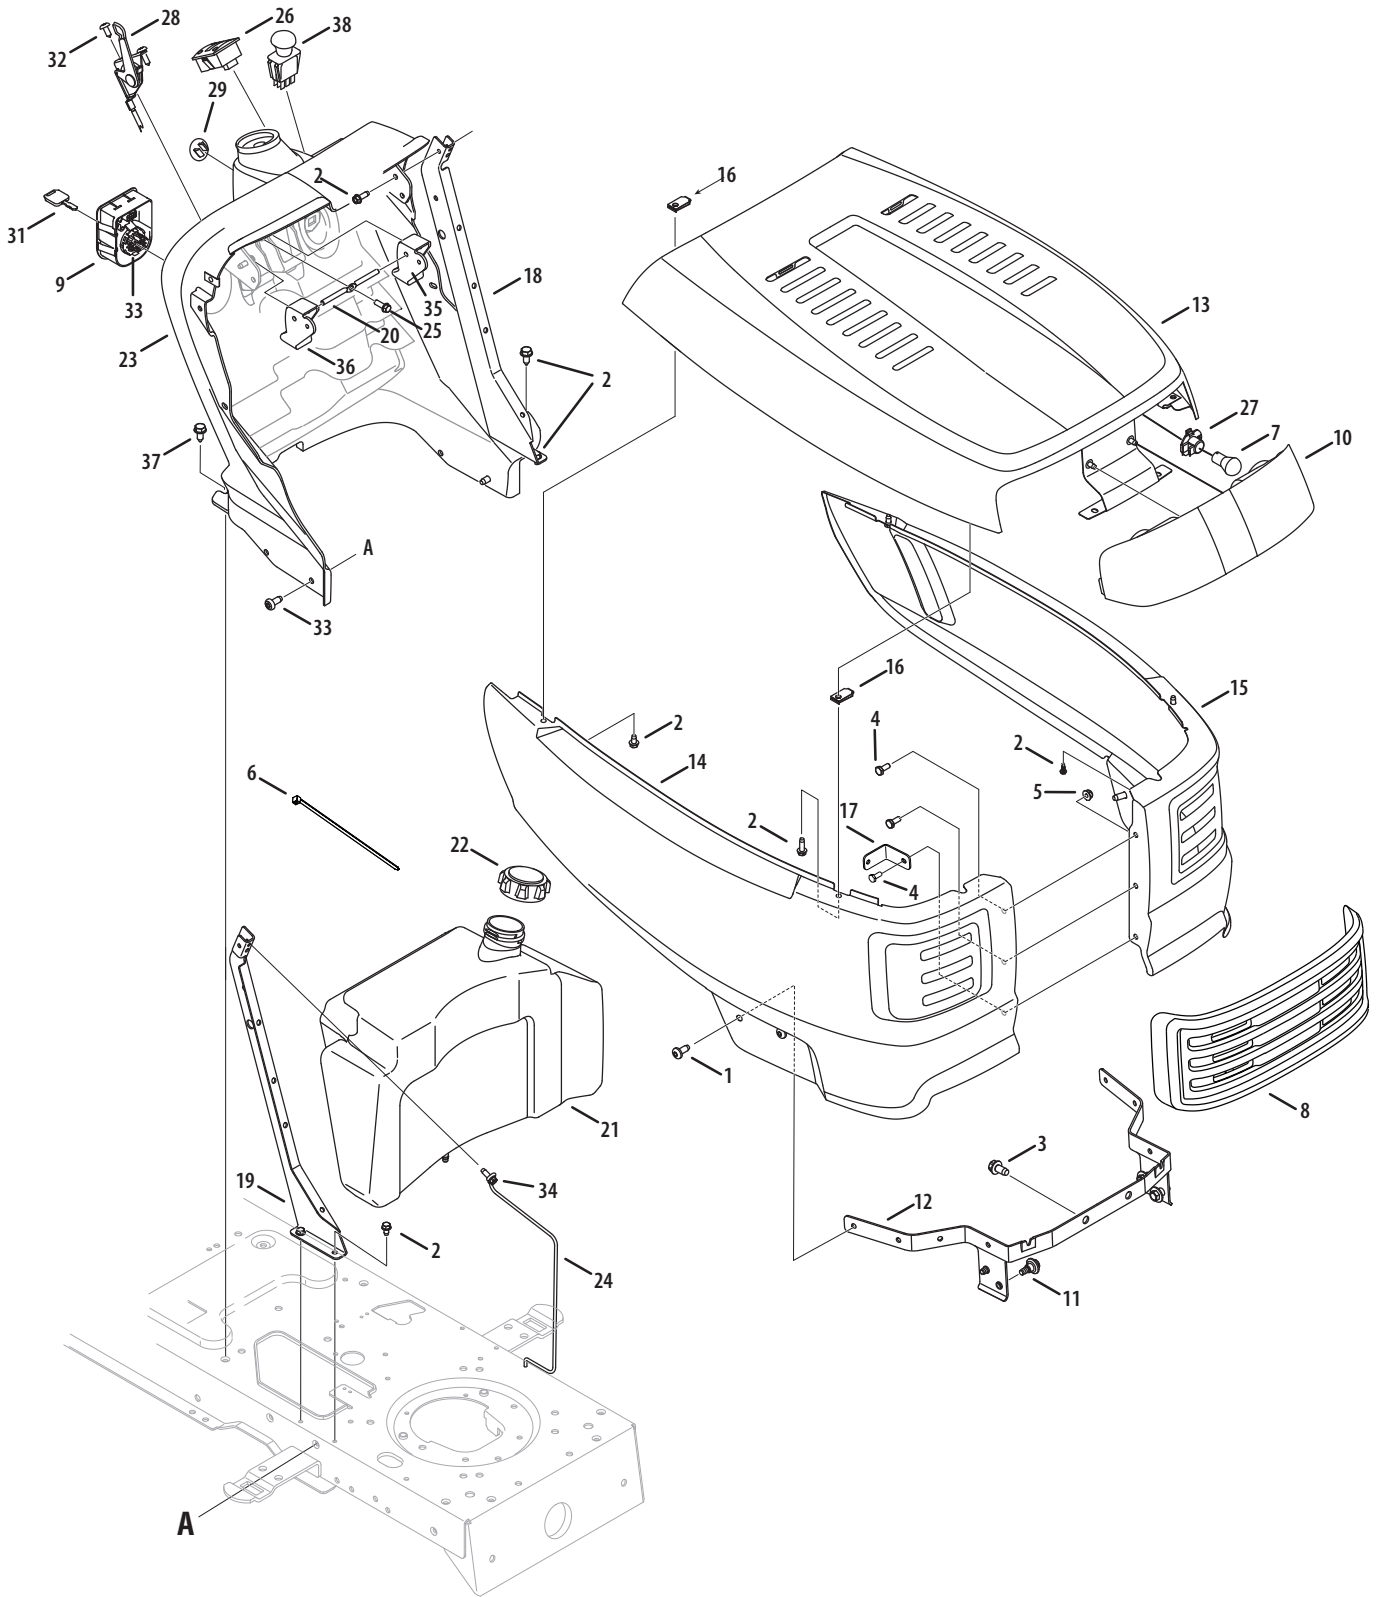

Hood & Dash Assembly — T Style

Hood & Dash Assembly — T Style

Ref.	Part Number	Description	Ref.	Part Number	Description
1	710-04593	Screw, 5/16-18, .375	23	731-06168	Dash Panel, T-Style w/ Electric PTO
2	710-0599	Screw, 1/4-20, 0.500	24	747-04161	Gas Tank Support Rod
3	710-04484	Screw, 5/16-18, 0.625	25	710-0895	Screw, 1/4-15, .750
4	710-0751	Screw, 1/4-20, 0.620	26	725-04036C	Hour Meter / Service Indicator
5	712-04064	Flange Lock Nut, 1/4-20	27	725-1649	Lamp Socket
6	725-0157	Cable Tie, 3/16 x .05 x 7.4	28	746-04364	Throttle/Choke Control, 25.0
7	725-0963	Headlamp, 12V	29	731-1999	Choke Plug
8	731-06358	T-Style Grill Insert	30	725-04427B	Module, Ignition Switch (8 pin)
9	731-05241A	Switch Housing	31	725-1744A	Key
10	731-06414	T-Style Lens		725-1745A	Key w/ Plastic Grip
11	738-04091A	Screw, Shldr, .43 x .29, 5/16-18	32	710-1017	Screw, 1/4-14, 0.625
12	783-04606B	Pivot Bracket	33	710-1611B	Screw, 5/16-18, 0.750
13	783-04827	Hood	34	710-0642	Screw, 1/4-20, 0.750
14	783-04828	Side Panel, RH	35	731-04217	Dash Brake Lever
15	783-04967	Side Panel, LH	36	731-04215	Dash Cruise Lever
16	783-05223	T-Style Hood Fastener	37	710-0607	Screw, 5/16-18 x 0.500
17	783-05315	Front Hood Bracket	38	725-1752	Electric PTO Switch
18	783-04323F	Dash Support, LH	—	725-04404A	Wire Harness, Main
19	783-04285F	Dash Support, RH	—	629-04083B	Headlight Wire Harness
20	747-1196	Bent Lever Rod	—	777X42188	Headlight Lens Reflector RH
21	751-10609	Fuel Tank, 2.5 gal.	—	777X42187	Headlight Lens Reflector LH
22	751-0603	Fuel Tank Cap			

NOTE: Tractor features vary by model. NOT all parts listed above and pictured on the previous page are standard equipment.