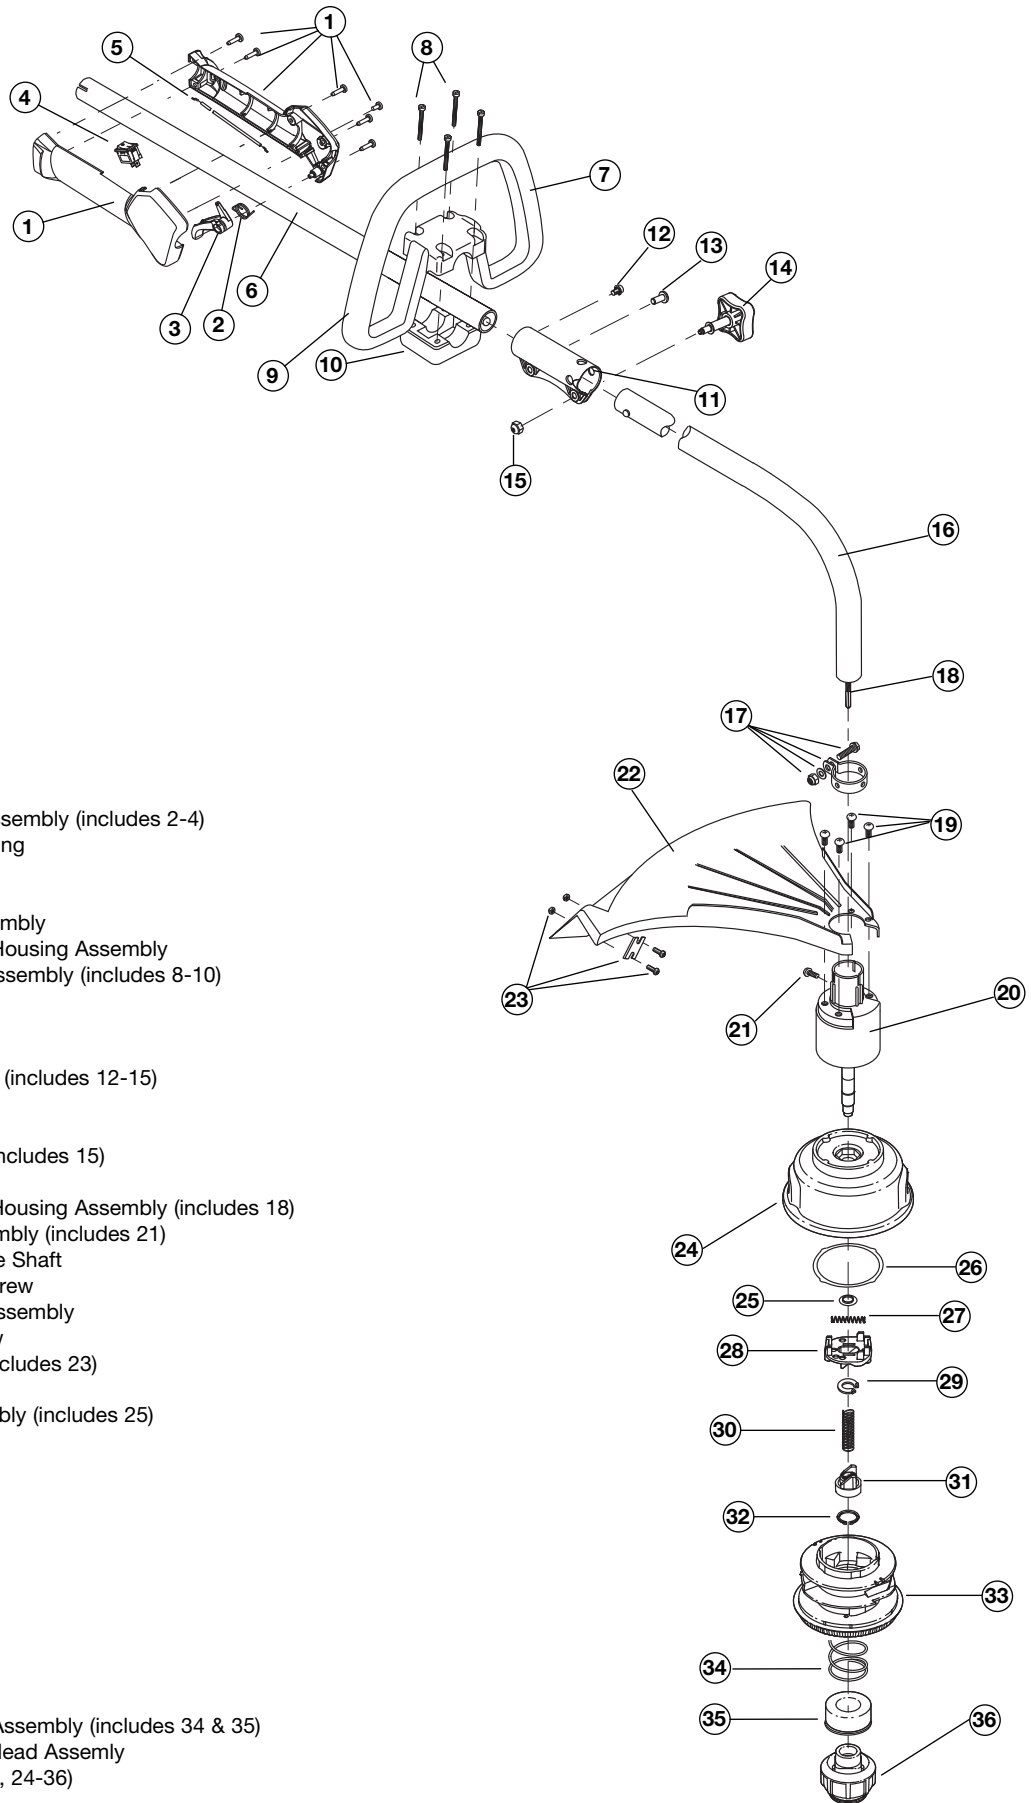

PARTS LIST

REPLACEMENT PARTS - MODEL TB525CS 4-CYCLE GAS TRIMMER

Item	Part No.	Description
1	753-04234	Throttle Housing Assembly (includes 2-4)
2	791-182690	Throttle Trigger Spring
3	753-04119	Throttle Trigger
4	791-182405	Switch
5	753-05266	Throttle Cable Assembly
6	753-04236	Upper Drive Shaft Housing Assembly
7	791-180869	Deluxe D-Handle Assembly (includes 8-10)
8	791-181070	Screw
9	791-182167	Deluxe D-Handle
10	791-182168	Bottom Clamp
11	753-1190	Split boom Coupler (includes 12-15)
12	791-182057	Screw
13	791-181617	Bolt
14	791-181981	Adjustment Knob (includes 15)
15	753-04386	Knob Retaining Nut
16	791-182387	Lower Drive Shaft Housing Assembly (includes 18)
17	791-153597	Lower Clamp Assembly (includes 21)
18	791-181852	Lower Flexible Drive Shaft
19	791-180531	Shield Mounting Screw
20	791-181857	Bushing Housing Assembly
21	791-145569	Anti-Rotation Screw
22	791-181659	Shield Assembly (includes 23)
23	753-05212	Blade Assembly
24	791-181457	Outer Spool Assembly (includes 25)
25	791-181458	Retainer
26	791-181561	Thrust Washer
27	791-181459	Small Spring
28	753-04257	Slider
29	791-181532	E-Clip
30	791-181531	Spring
31	791-181462	Plunger
32	791-181463	C-Clip
33	791-181464	Inner Reel
34	791-181465B	Large Spring
35	791-181467	Foam Seal
36	791-181468B	Bump Head Knob Assembly (includes 34 & 35)
*	753-04929	Complete Cutting Head Assembly (includes 17, 20, 21, 24-36)