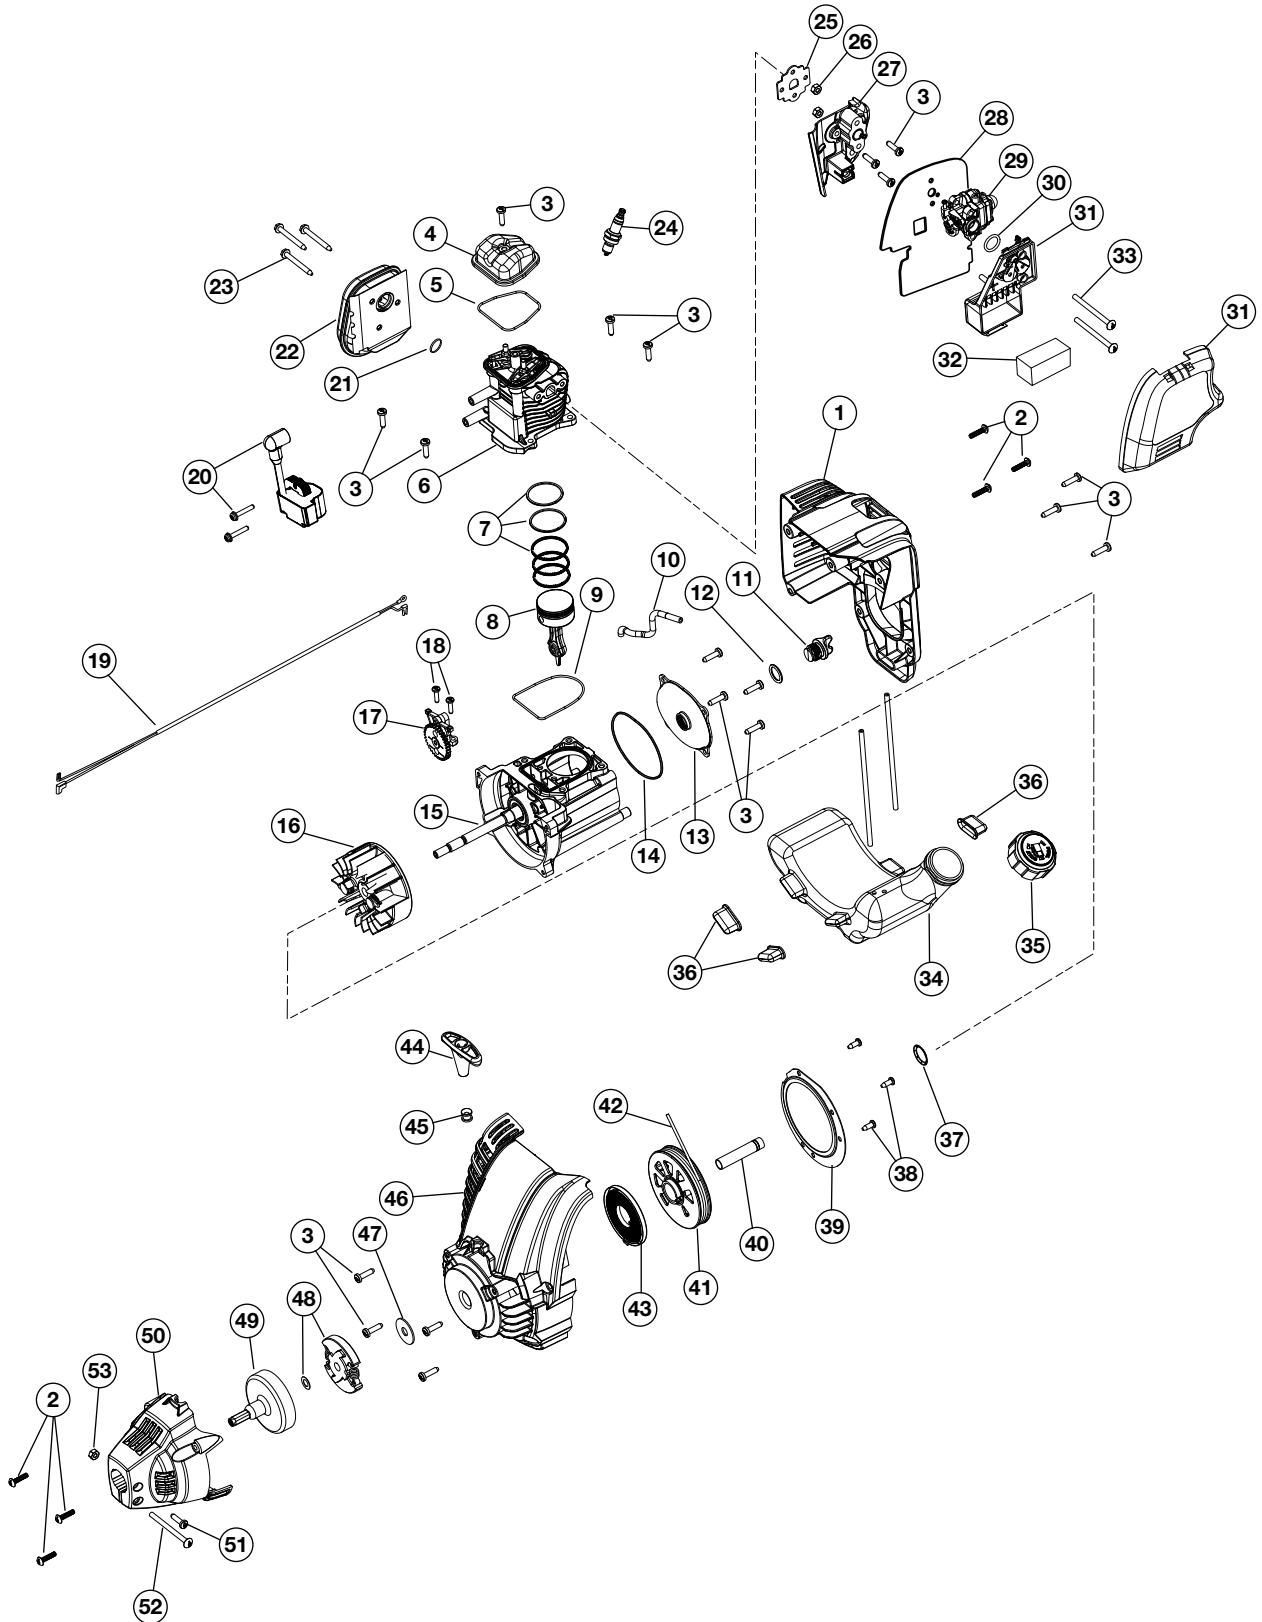

PARTS LIST

REPLACEMENT PARTS - TB525CS & TB575SS 4-CYCLE GAS TRIMMER

PARTS LIST

**REPLACEMENT PARTS - TB525CS & TB575SS
4-CYCLE GAS TRIMMER**

Item	Part No.	Description	Item	Part No.	Description
1	753-05206	Engine Cover Assembly (includes 2 & 3)	30	791-181751	O-Ring
2	753-04595	Cover Screw	31	753-05252	Air Cleaner Cover Assembly (includes 32)
3	791-181003	Screw	32	753-05254	Air Filter
4	753-05209	Rocker Cover	33	753-05253	Screw
5	753-05210	Rocker Cover O-Ring	34	753-05256	Fuel Tank Assembly w/Fuel Lines (includes 35)
6	753-05228	Cylinder Assembly (includes 3, 5 & 9)	35	753-1229	Fuel Cap
7	753-05229	Piston Ring Assembly	36	753-05259	Fuel Tank Pads
8	753-05230	Piston Assembly (includes 7)	37	753-05260	Push Nut
9	753-05232	Cylinder O-Ring	38	753-1202	Pressure Plate Screw
10	791-182379	Breather Hose	39	753-05074	Pressure Plate (includes 38)
11	753-05236	Oil Plug (includes 12)	40	753-05078	Spacer
12	791-182290	Oil Plug O-Ring	41	753-05435	Starter Assembly (includes 42)
13	753-05237	Crankcase Cover	42	791-613103	Rope
14	753-05238	Crankcase Cover O-ring	43	753-04286	Recoil Spring
15	753-05239	Crankcase Assembly (includes 9, 10, 14 & 16)	44	791-181079	Handle
16	753-05240	Flywheel Assembly	45	791-611061	Rope Guide
17	753-05241	Cam Bracket Assembly (includes 18)	46	753-05262	Starter Housing Assembly (includes 3 & 37-45)
18	753-05242	Cam Bracket Screw	47	791-182396	Washer
19	753-05264	Lead Wires	48	753-1238	Clutch & Clutch Washer
20	753-05243	Module Assembly	49	791-153592	Clutch Drum
21	753-05244	Muffler Gasket	50	753-05263	Clutch Cover
22	753-05245	Muffler Assembly (includes 21 & 23)	51	791-182519	Anti-Rotation Screw
23	753-05246	Muffler Screw	52	753-04003	Clamp Screw
24	753-05255	Spark Plug	53	791-180217	Nut
25	753-05247	Insulator Gasket	*	753-05297	Spark Arrestor Assembly
26	753-05248	Nut	*	753-05265	Shortblock Assembly (includes 3-12, 14, 15, 17 & 24)
27	753-05249	Insulator			
28	753-05250	Carburetor Gasket			
29	753-05251	Carburetor w/Primer