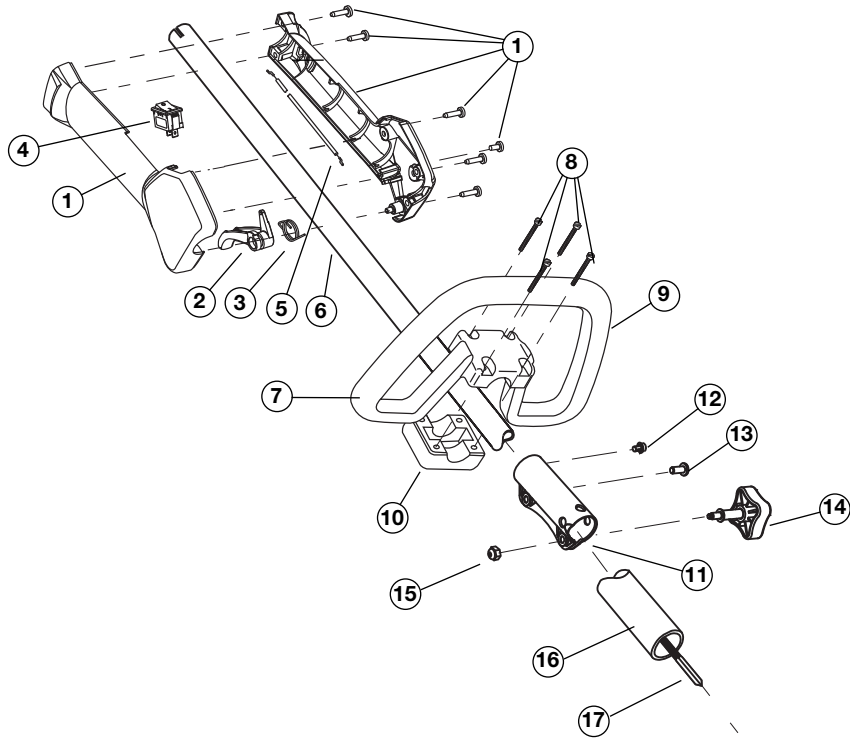

PARTS LIST

REPLACEMENT PARTS - MODEL TB575SS 4-CYCLE GAS TRIMMER

Item	Part No.	Description
1	753-04234	Throttle Housing Assembly (includes 2-4)
2	753-04119	Throttle Trigger
3	791-182690	Throttle Trigger Spring
4	791-182405	Switch
5	753-05266	Throttle Cable Assembly
6	753-04236	Upper Drive Shaft Housing Assembly
7	791-180869	Deluxe D-Handle Assembly (includes 8-10)
8	791-181070	Screw
9	791-182167	Deluxe D-Handle
10	791-182168	Bottom Clamp
11	753-1190	Split Boom Coupler (includes 12-15)
12	791-182057	Screw
13	791-181617	Bolt
14	791-181981	Adjustment Knob (includes 15)
15	753-04386	Knob Retaining Nut
16	753-04504	Lower Drive Shaft Housing Assembly
17	753-05267	Lower Flexible Drive Shaft
18	791-145569	Anti-Rotation Screw
19	753-05268	Gear Box Assembly (includes 23 & 24)
20	791-180547	Shield Mounting Hardware
21	753-1213	Shield Assembly (includes 22)
22	791-181823	Blade Assembly
23	791-181457	Outer Spool Assembly (includes 24)
24	791-181458	Retainer
25	791-181561	Thrust Washer
26	753-04257	Slider
27	791-181459	Small Spring
28	791-181532	E-Clip
29	791-181531	Spring
30	791-181462	Plunger
31	791-181463	C-Clip
32	791-181464	Inner Reel
33	791-181465B	Large Spring
34	791-181467	Foam Seal
35	791-181468B	Bump Head Knob Assembly (includes 33 & 34)

* Items Not Shown