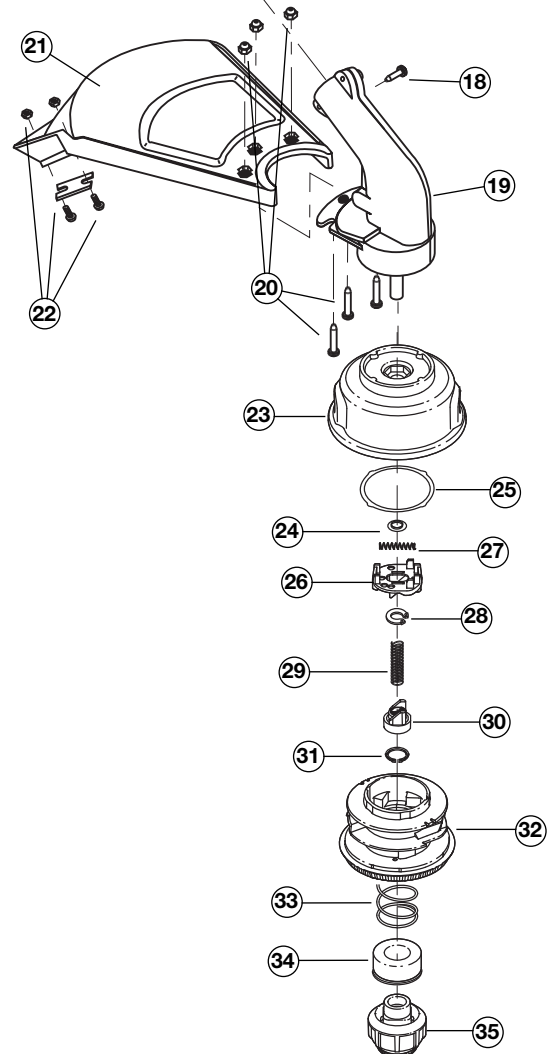

PARTS LIST

REPLACEMENT PARTS - MODEL TB575SS 4-CYCLE GAS TRIMMER

Item	Part No.	Description
1	753-04234	Throttle Housing Assembly (includes 2-4)
2	753-04119	Throttle Trigger
3	791-182690	Throttle Trigger Spring
4	791-182405	Switch
5	753-05266	Throttle Cable Assembly
6	753-04236	Upper Drive Shaft Housing Assembly
7	791-180869	Deluxe D-Handle Assembly (includes 8-10)
8	791-181070	Screw
9	791-182167	Deluxe D-Handle
10	791-182168	Bottom Clamp
11	753-1190	Split Boom Coupler (includes 12-15)
12	791-182057	Screw
13	791-181617	Bolt
14	791-181981	Adjustment Knob (includes 15)
15	753-04386	Knob Retaining Nut
16	753-04504	Lower Drive Shaft Housing Assembly
17	753-05267	Lower Flexible Drive Shaft
18	791-145569	Anti-Rotation Screw
19	753-05268	Gear Box Assembly (includes 23 & 24)
20	791-180547	Shield Mounting Hardware
21	753-1213	Shield Assembly (includes 22)
22	791-181823	Blade Assembly
23	791-181457	Outer Spool Assembly (includes 24)
24	791-181458	Retainer
25	791-181561	Thrust Washer
26	753-04257	Slider
27	791-181459	Small Spring
28	791-181532	E-Clip
29	791-181531	Spring
30	791-181462	Plunger
31	791-181463	C-Clip
32	791-181464	Inner Reel
33	791-181465B	Large Spring
34	791-181467	Foam Seal
35	791-181468B	Bump Head Knob Assembly (includes 33 & 34)

* Items Not Shown