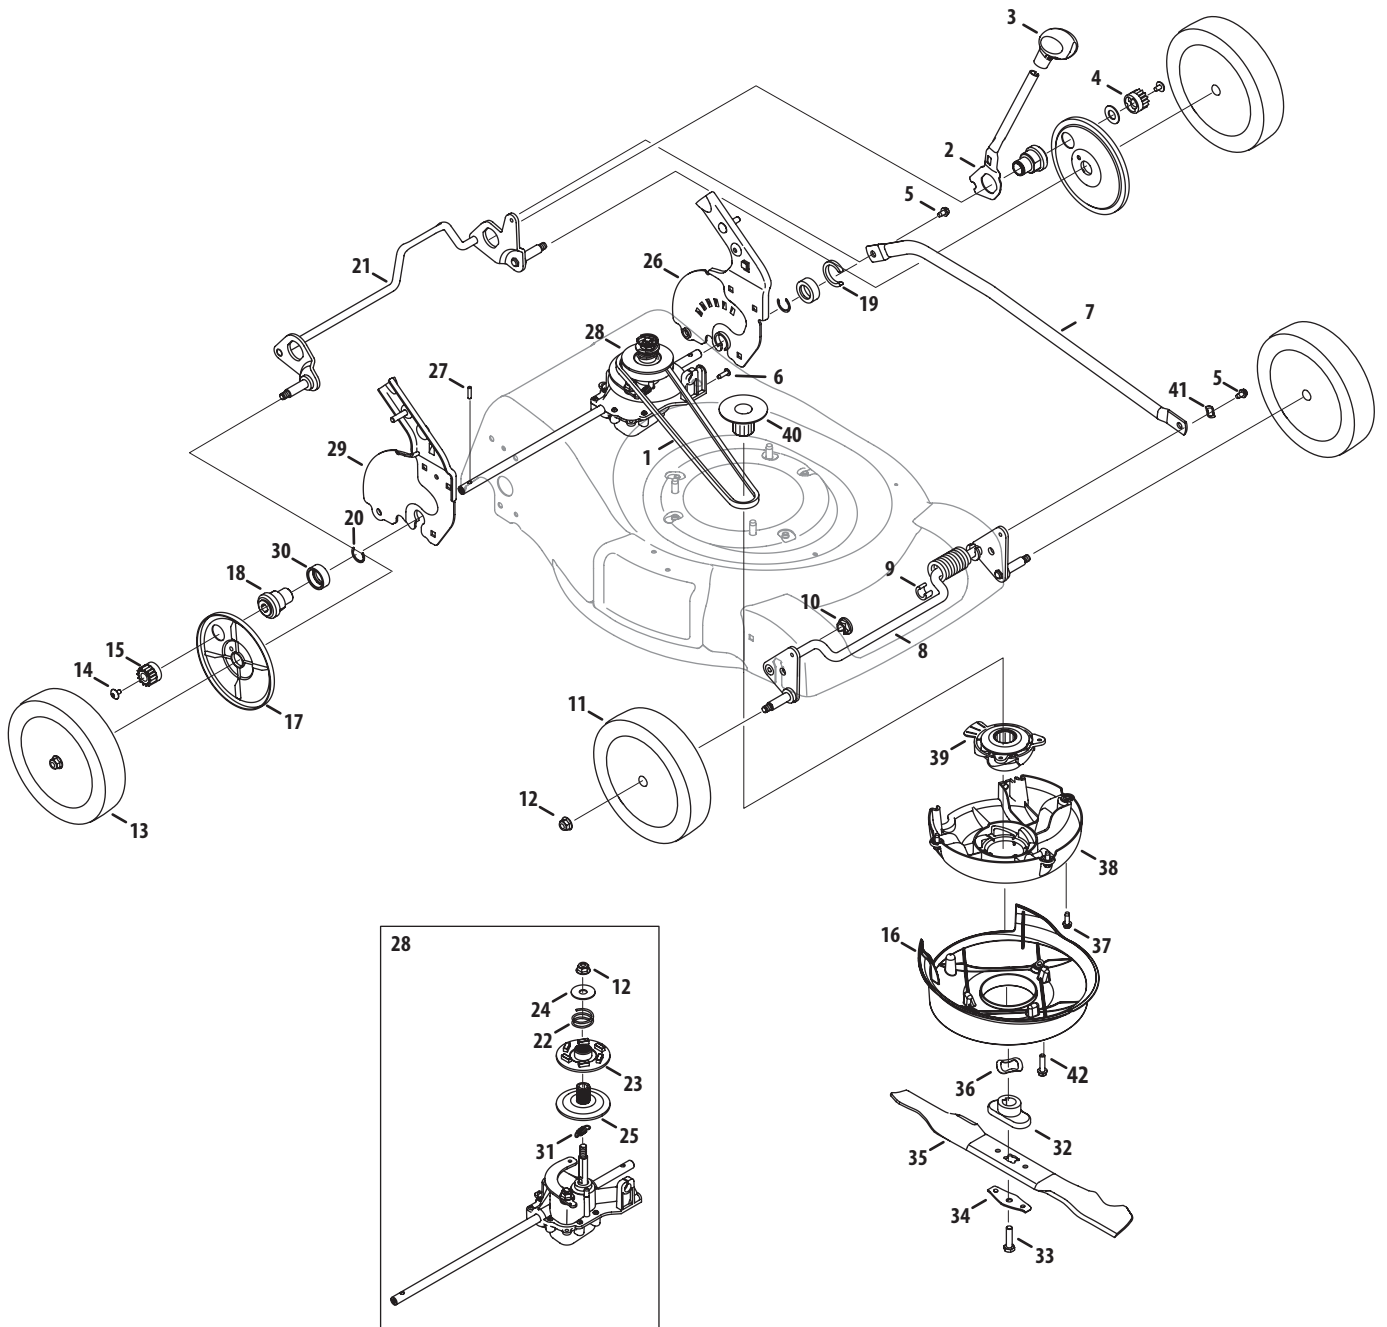

Model Series 830

Ref No.	Part Number	Description
1	754-04176	V-Belt
2	732-04338B	Spring Lever
3	720-04096	Foam Grip
4	717-04540	Spur Gear, 14T - LH
5	738-04278	Shldr. Screw, 1/4-20 x 0.50
6	710-04373A	Screw, #12-16 x .750
7	749-04267A	Cross Bracket
8	687-02204	Front Bracket Assembly
9	731-05470	Clip Spacer
10	741-04136B	Split Hex Flange Bearing
11	734-04014B	Front Wheel
12	712-04065	Flange Lock Nut, 3/8-16
13	634-04430	Rear Wheel
14	710-04531	Screw, 1/4-20 x .39
15	717-04539	Spur Gear, 14T - RH
16	731-06284	Baffle
17	731-06355	Wheel Dust Cover
18	687-02415	Transmission Bearing Support
19	731-05872	Clip Spacer
20	716-0198	Retaining Ring .875
21	687-02314	Rear Bracket Assembly

Ref No.	Part Number	Description
22	732-04482	Compression Spring
23	756-04316	Upper Pulley
24	736-0406	Flat Washer, .442 x 1.38 x .060
25	756-04317	Lower Pulley
26	687-02320	Handle Bracket Assembly LH
27	715-0221	Dowel Pin
28	618-04581	Transmission Assembly
29	687-02321	Handle Bracket Assembly RH
30	748-0390	Bearing Support Spacer
31	732-04313	Extension Spring
32	748-04096	Blade Adapter
33	710-1044	Screw, 3/8-24 x 1.50
34	736-0524B	Blade Bell Support
35	742-0741	21" Mulching Blade
36	736-0447	Washer, Wave, 1.5 x 1.0 x .029
37	710-0599	TT Screw, 1/4-20 x .500
38	731-06112	Engine Baffle
39	656-04046	Lower Pulley Assembly
40	756-04311	Pulley, Half
41	736-3012A	Washer, Wave, .390 x .625 x .016
42	710-1241	Screw, 1/4-15 x 1.00