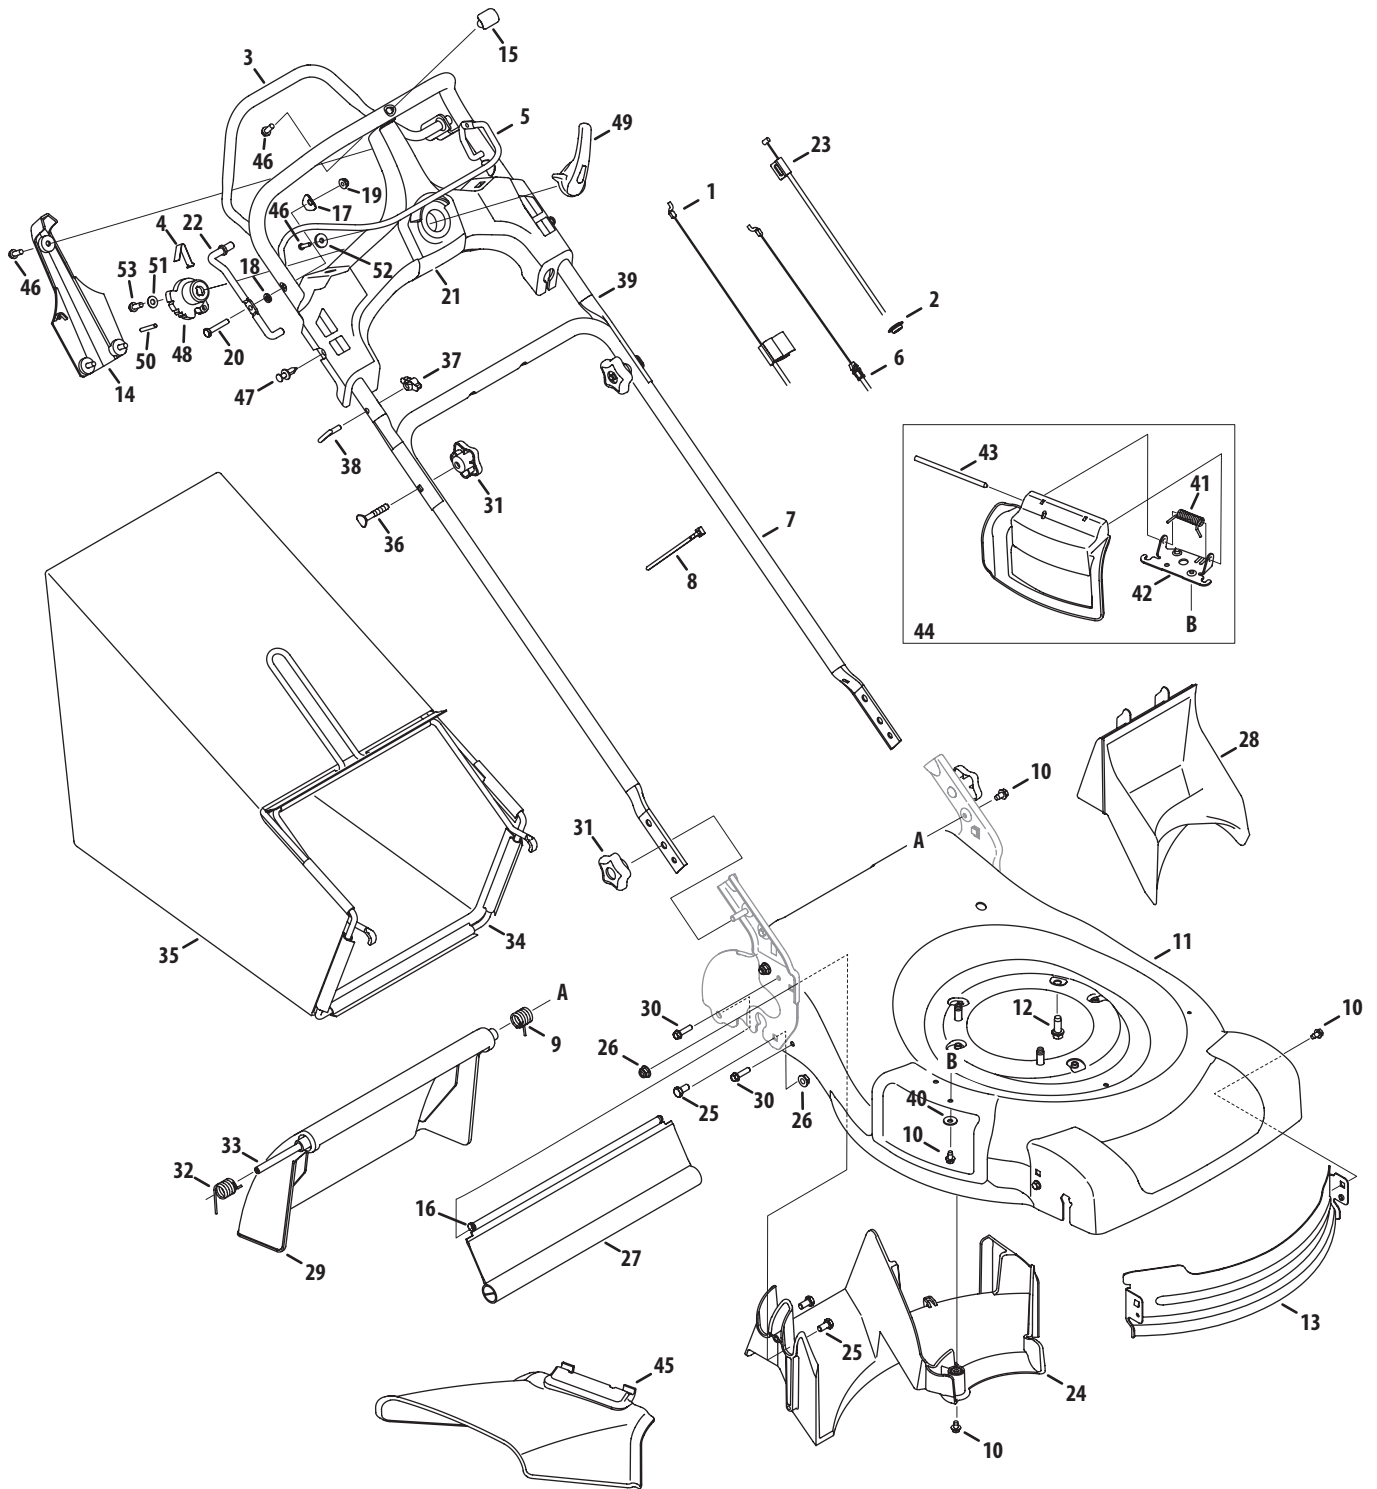

# Model Series 830

Ref No.	Part Number	Description
1	746-04464	Drive Cable
2	735-04059	Rubber Grommet
3	687-02398	Drive Control
4	732-04516	Shift Spring
5	747-04879	Blade Control
6	746-04465	Control Cable
7	749-04037	Lower Handle
8	725-0157	Cable Tie
9	732-04265	Torsion Spring, LH
10	710-0599	TT Screw, 1/4-20 x .500
11	787-01618	21-inch Deck
12	710-0654A	TT Screw, 3/8-16 x 1.00
13	787-01346	Front Deck Baffle
14	731-06304	Variable Speed Cont. Panel Cover
15	731-06305	Variable Speed Cont. Panel Cover
16	710-0779A	Screw, #10-16 x .500
17	736-0451	Saddle Washer
18	736-0329	Washer, Lock, 1/4
19	712-04064	Nut, Flange Lock, 1/4-20
20	710-0606	Screw, 1/4-20 x 1.50
21	731-06303	Variable Speed Control Panel
22	747-04718	Bail Pivot Rod - RH
	747-04719	Bail Pivot Rod - LH
23	746-04439	Variable Speed Cable
24	731-06173	Rear Baffle
25	710-3025	Screw, 5/16-18 x .625
26	712-04063	Flange Lock Nut, 5/16-18

# Model Series 830

Ref No.	Part Number	Description
1	754-04176	V-Belt
2	732-04338B	Spring Lever
3	720-04096	Foam Grip
4	717-04540	Spur Gear, 14T - LH
5	738-04278	Shldr. Screw, 1/4-20 x 0.50
6	710-04373A	Screw, #12-16 x .750
7	749-04267A	Cross Bracket
8	687-02204	Front Bracket Assembly
9	731-05470	Clip Spacer
10	741-04136B	Split Hex Flange Bearing
11	734-04014B	Front Wheel
12	712-04065	Flange Lock Nut, 3/8-16
13	634-04430	Rear Wheel
14	710-04531	Screw, 1/4-20 x .39
15	717-04539	Spur Gear, 14T - RH
16	731-06284	Baffle
17	731-06355	Wheel Dust Cover
18	687-02415	Transmission Bearing Support
19	731-05872	Clip Spacer
20	716-0198	Retaining Ring .875
21	687-02314	Rear Bracket Assembly