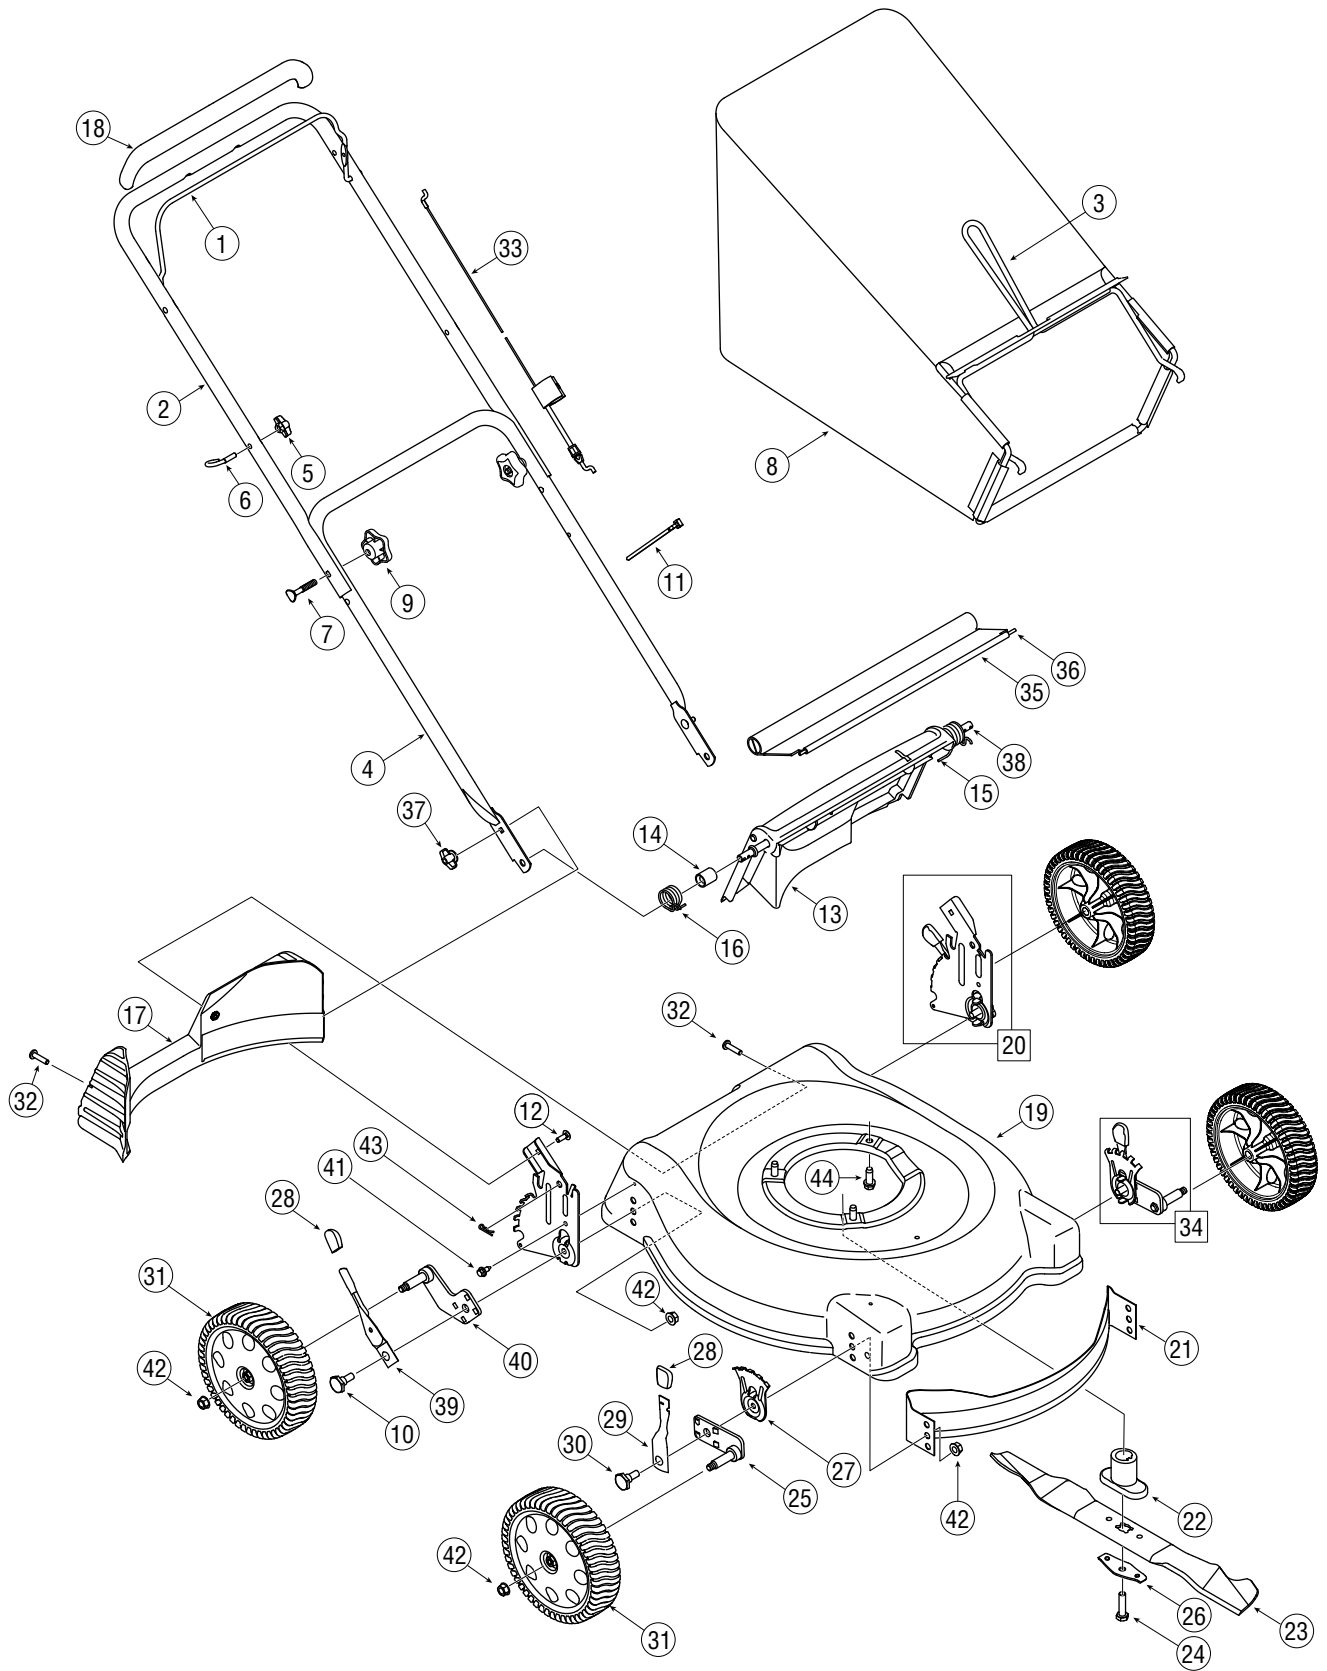

# Model Series 420

1	747-1161A	Blade Control Handle	24	710-1257	Hex Bolt , 3/8-24 x 1.5
2	749-1092A	Upper Handle	25	687-02077A	Pivot Arm Assembly RH (8" wheel)
3	747-04080	Grass Catcher Frame		687-02076A	Pivot Arm Assembly LH (8" wheel)
4	749-0928A	Lower Handle	26	736-0524B	Blade Bell Support
5	720-0279	Wing Nut	27	787-01290	Front Adjustment Plate
6	710-1205	Rope Guide	28	720-0426	Adjustment Lever Knob
7	710-1174	Carriage Bolt ,5/16-18 x 2	29	732-0404	Spring Lever Assembly
8	664-04011	Grass Bag Assembly	30	738-0507B	Shoulder Screw
9	720-04072	Hand Knob	31	734-04014B	Front Wheel, 8 x 2.125
10	738-04136	Shoulder Screw	32	710-04371	Screw, 1/4-15 x 1.250
11	726-0240	Cable Tie	33	746-1130	Control Cable - 40"
12	710-0703	Carriage Bolt ,1/4-20	34	687-02074A	Ht. Adj. Assy. Front - RH
13	731-04134A	Rear Discharge Door		687-02075A	Ht. Adj. Assy. Front - LH
14	750-04162	Spacer	35	731-04998	Trailshield
15	732-04089A	Torsion Spring - LH	36	732-0700	Trailshield Wire
16	732-04090A	Torsion Spring - RH	37	712-0397	Wing Nut, 1/4-20
17	731-04150C	Rear Baffle	38	747-04035	Rear Door Pivot Rod
18	731-04204	Bail Cover	39	732-04175	Spring Lever
19	787-01276	Deck - 21"	40	687-02071A	Pivot Arm Assembly - RH
20	687-02069	Rear Handle Bracket Assy. - LH		687-02070A	Pivot Arm Assembly - LH
	687-02068	Rear Handle Bracket Assy. - RH	41	710-1652	AB Screw
21	782-5002B	Front Baffle	42	712-04065	Flange Lock Nut, 3/8-16
22	748-0377C	Blade Adapter	43	714-0104	Hairpin Clip
23	742-0741	Mulching Blade	44	710-0654A	TT Sems Screw, 3/8-16 x 1.0

# 8

## Parts List