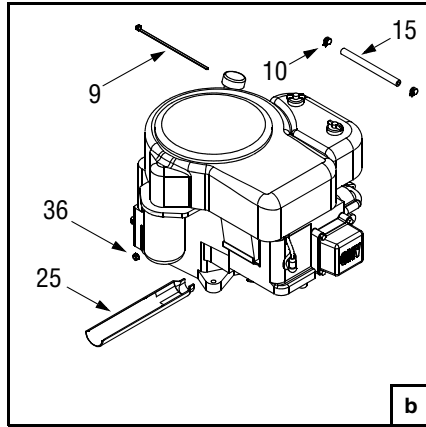

Models 790-799

Models 790–799

REF. NO.	PART NO.	DESCRIPTION
1	710-0148	Screw, #8-32, .375
2	710-0896	Self-tapping Screw, 1/4-14, .625
3	710-0726	Self-tapping Screw, 5/16-12, .75
4	710-1237	Screw, #10-32, .625
5	710-1314A	Socket Cap Screw, 5/16-18, .625
6	710-1315	Self-tapping Screw, 3/8-16, 1.25
7	751-0813A	LH Exhaust Pipe
8	721-0460	Exhaust Gasket
9	725-0157	Cable Tie, 7.4"
10	726-0205	Hose Clamp, .490
11	710-0599	Screw, 1/4-20, 0.500
12	751-10111	Muffler, Exhaust
13	751-0814A	RH Exhaust Pipe
14	751B221535	Casing Clamp
15	751-0535	Fuel Line Hose
16	751-0564A	Muffler Deflector
17	751-0616A	Muffler, Twin Inlet
18	751-0650B	RH Exhaust Pipe
19	751-0651B	LH Exhaust Pipe
20	751-3140	Oil Drain Valve
21	751-3141	Oil Drain Hose
22	751-3142	Oil Drain Cap
23	783-0615D	Muffler Heat Shield
24	783-0625C	Engine Heat Shield
25	731-1682A	Oil Drain Sleeve
26	751-0617A	Muffer, Single Inlet
27	721-0208	Exhaust Gasket
28	737-0143	Oil Drain Cap, 3/8-18
29	737-0199	Oil Drain Pipe, 3/8-16, 2.0
30	751B213146	Casing Clamp
31	751-0619B	Exhaust Pipe
32	710-0227	Screw, #8-18 x .50
33	710-3029	Hex Screw, 7/16-20, 1.25
34	711-1044	Belt Keeper Pin, 5/16, 4.75
35	751-0622	Exhaust Pipe
36	712-0271	Hex Sems Nut, 1/4-20
37	721-0348	Exhaust Gasket
38	751-0620	Exhaust Pipe

- (a) Tractor models with *Tecumseh* Twin-cylinder Engine
- (b) Tractor models with *Tecumseh* Single-cylinder Engine (16 HP - 18 HP)
- (c) Tractor models with *Tecumseh* Single-cylinder Engine (12 HP - 15 HP)
- (d) Tractor models with *Briggs and Stratton* OHV Twin-cylinder Engine
- (e) Tractor models with *Briggs and Stratton* OHV Single-cylinder Engine (canister muffler)

NOTE: Tractor features vary by model. NOT all parts listed above and pictured on the previous page are standard equipment.