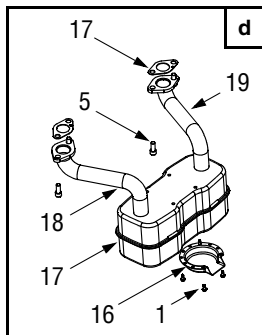

Models 790-799

Models 790–799

REF. NO.	PART NO.	DESCRIPTION
1	710-0148	Screw, #8-32, .375
2	710-0896	Self-tapping Screw, 1/4-14, .625
3	710-0726	Self-tapping Screw, 5/16-12, .75
4	710-1237	Screw, #10-32, .625
5	710-1314A	Socket Cap Screw, 5/16-18, .625
6	710-1315	Self-tapping Screw, 3/8-16, 1.25
7	751-0813A	LH Exhaust Pipe
8	721-0460	Exhaust Gasket
9	725-0157	Cable Tie, 7.4"
10	726-0205	Hose Clamp, .490
11	710-0599	Screw, 1/4-20, 0.500
12	751-10111	Muffler, Exhaust
13	751-0814A	RH Exhaust Pipe
14	751B221535	Casing Clamp
15	751-0535	Fuel Line Hose
16	751-0564A	Muffler Deflector
17	751-0616A	Muffler, Twin Inlet
18	751-0650B	RH Exhaust Pipe
19	751-0651B	LH Exhaust Pipe
20	751-3140	Oil Drain Valve
21	751-3141	Oil Drain Hose
22	751-3142	Oil Drain Cap
23	783-0615D	Muffler Heat Shield
24	783-0625C	Engine Heat Shield
25	731-1682A	Oil Drain Sleeve
26	751-0617A	Muffer, Single Inlet
27	721-0208	Exhaust Gasket
28	737-0143	Oil Drain Cap, 3/8-18
29	737-0199	Oil Drain Pipe, 3/8-16, 2.0
30	751B213146	Casing Clamp
31	751-0619B	Exhaust Pipe
32	710-0227	Screw, #8-18 x .50
33	710-3029	Hex Screw, 7/16-20, 1.25
34	711-1044	Belt Keeper Pin, 5/16, 4.75
35	751-0622	Exhaust Pipe
36	712-0271	Hex Sems Nut, 1/4-20
37	721-0348	Exhaust Gasket
38	751-0620	Exhaust Pipe

- (a) Tractor models with *Tecumseh* Twin-cylinder Engine
- (b) Tractor models with *Tecumseh* Single-cylinder Engine (16 HP - 18 HP)
- (c) Tractor models with *Tecumseh* Single-cylinder Engine (12 HP - 15 HP)
- (d) Tractor models with *Briggs and Stratton* OHV Twin-cylinder Engine
- (e) Tractor models with *Briggs and Stratton* OHV Single-cylinder Engine (canister muffler)

NOTE: Tractor features vary by model. NOT all parts listed above and pictured on the previous page are standard equipment.