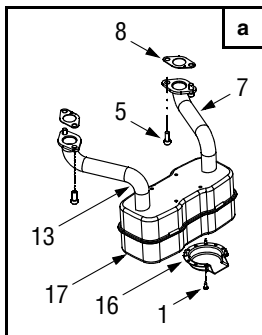

Models 790-799

Models 790–799

REF. NO.	PART NO.	DESCRIPTION
1	710-0148	Screw, #8-32, .375
2	710-0896	Self-tapping Screw, 1/4-14, .625
3	710-0726	Self-tapping Screw, 5/16-12, .75
4	710-1237	Screw, #10-32, .625
5	710-1314A	Socket Cap Screw, 5/16-18, .625
6	710-1315	Self-tapping Screw, 3/8-16, 1.25
7	751-0813A	LH Exhaust Pipe
8	721-0460	Exhaust Gasket
9	725-0157	Cable Tie, 7.4"
10	726-0205	Hose Clamp, .490
11	710-0599	Screw, 1/4-20, 0.500
12	751-10111	Muffler, Exhaust
13	751-0814A	RH Exhaust Pipe
14	751B221535	Casing Clamp
15	751-0535	Fuel Line Hose
16	751-0564A	Muffler Deflector
17	751-0616A	Muffler, Twin Inlet
18	751-0650B	RH Exhaust Pipe
19	751-0651B	LH Exhaust Pipe
20	751-3140	Oil Drain Valve
21	751-3141	Oil Drain Hose
22	751-3142	Oil Drain Cap
23	783-0615D	Muffler Heat Shield
24	783-0625C	Engine Heat Shield
25	731-1682A	Oil Drain Sleeve
26	751-0617A	Muffer, Single Inlet
27	721-0208	Exhaust Gasket
28	737-0143	Oil Drain Cap, 3/8-18
29	737-0199	Oil Drain Pipe, 3/8-16, 2.0
30	751B213146	Casing Clamp
31	751-0619B	Exhaust Pipe
32	710-0227	Screw, #8-18 x .50
33	710-3029	Hex Screw, 7/16-20, 1.25
34	711-1044	Belt Keeper Pin, 5/16, 4.75
35	751-0622	Exhaust Pipe
36	712-0271	Hex Sems Nut, 1/4-20
37	721-0348	Exhaust Gasket
38	751-0620	Exhaust Pipe

- (a) Tractor models with *Tecumseh* Twin-cylinder Engine
- (b) Tractor models with *Tecumseh* Single-cylinder Engine (16 HP - 18 HP)
- (c) Tractor models with *Tecumseh* Single-cylinder Engine (12 HP - 15 HP)
- (d) Tractor models with *Briggs and Stratton* OHV Twin-cylinder Engine
- (e) Tractor models with *Briggs and Stratton* OHV Single-cylinder Engine (canister muffler)

NOTE: Tractor features vary by model. NOT all parts listed above and pictured on the previous page are standard equipment.