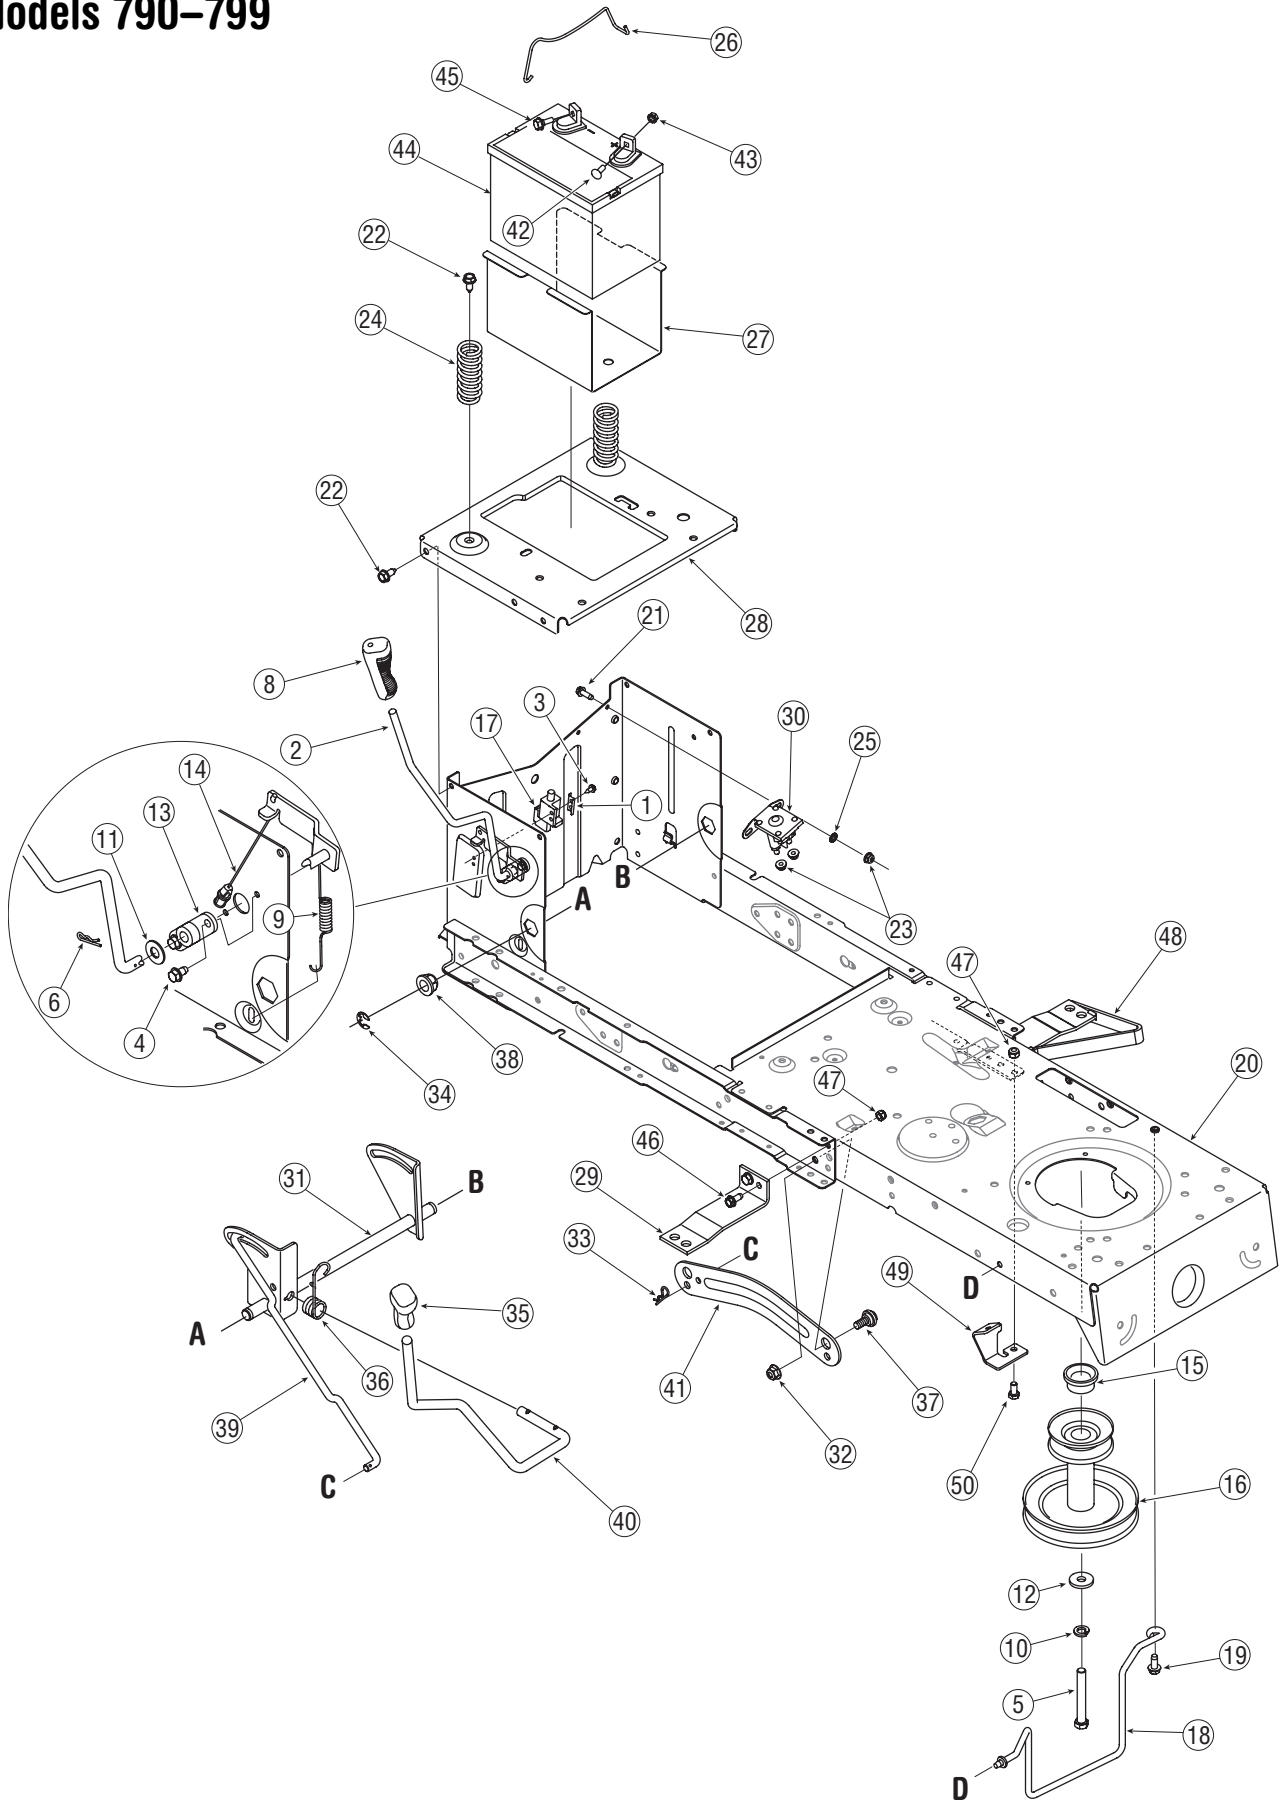

Models 790-799

Models 790–799

REF. NO.	PART NO.	DESCRIPTION
1	17962	Plate, Switch
2	647-04040	Handle Asswmbly, PTO
3	710-0224	Screw, #10-16, 0.500
4	710-0599	Screw, 1/4-20, 0.500
5	710-3157A	Screw, 7/16-20, 3.25, Gr5
6	714-0104	Pin, Cotter, .072 Dia. x 1.13
7	714-0145	Pin, Click, .092 x 1.64
8	720-04049	Grip, Handle, 3/8
9	732-04276	Spring, Extension
10	736-0171	Washer, Lock, 7/16
11	736-0300	Washer, Flat, .406 x .875 x .059
12	736-0322	Washer, Flat, .450 x 1.250 x .164
13	741-04119	Bearing, PTO
14	746-04173A	Cable, Deck Engagement
15	750-0956	Spacer, 1.010 x 1.400 x .825
16	756-04067A	Engine Pulley, 3.56 x 6.12 Dia.
17	725-04039	Switch, Interlock
18	747-04332	Rod, Belt Keeper (38-inch Deck)
	747-04307	Rod, Belt Keeper (42-inch Deck)
19	710-1260A	Screw, 5/16-18, .750
20	683-04163	Frame Assembly
21	710-0642	Screw, 1/4-20, 0.750
22	710-0604A	Screw, 5/16-18, 0.625
23	712-04064	Nut, Flange Lock, 1/4-20, GrF, Nylon
24	732-04035	Spring, Compression, 1.28 OD x 3.125
25	736-0222	Washer, Lock, 1/4
26	747-04385	Hold Down Rod, Battery
27	783-0349	Tray, Battery
28	783-04548	Seat Bracket, Frame
29	783-04637	RH Bracket, Runing Board
30	725-1426A	Solenoid
31	683-04155	Shaft Assembly, Lift
32	712-04065	Nut, Flange Lock, 3/8-16, GrF, Nylon
33	714-04023	Pin, Cotter, .080 x 1.5625 Internal
34	716-0106A	Ring, E-Type, .625 Dia.
35	720-0311	Grip, Handle, 1/2
36	732-04225	Spring, Torsion
37	738-04130	Screw, Shoulder, .625 x .175, 3/8-16
38	741-0225	Bearing, Hex Flange
39	747-04272	Rod, Lift
40	747-04282	Deck Handle, Lift
41	783-04494	RH Lift Arm, Deck
	783-04711	LH Lift Arm, Deck
42	710-0703	Screw, Carriage, 1/4-20, .75, Gr5
43	712-0271	Nut, Sems, 1/4-20
44	725-1737A	Battery, 190 CCA (Single Cylinder Engine)
	725-1706A	Battery, 270 CCA (Twin Cylinder Engine)
45	738-1132	Screw, Shoulder, .250 x .150, 1/4-20
46	710-1260A	Screw, 5/16-18, 0.750
47	712-0429	Nut, Hex Lock, 5/16-18, Nylon
48	683-04195	LH Bracket, Runing Board
49	783-04753	Support Bracket, Frame
50	710-3025	Screw, 5/16-18, 0.625, Gr5

NOTE: Tractor features vary by model. NOT all parts listed above and pictured on the previous page are standard equipment.