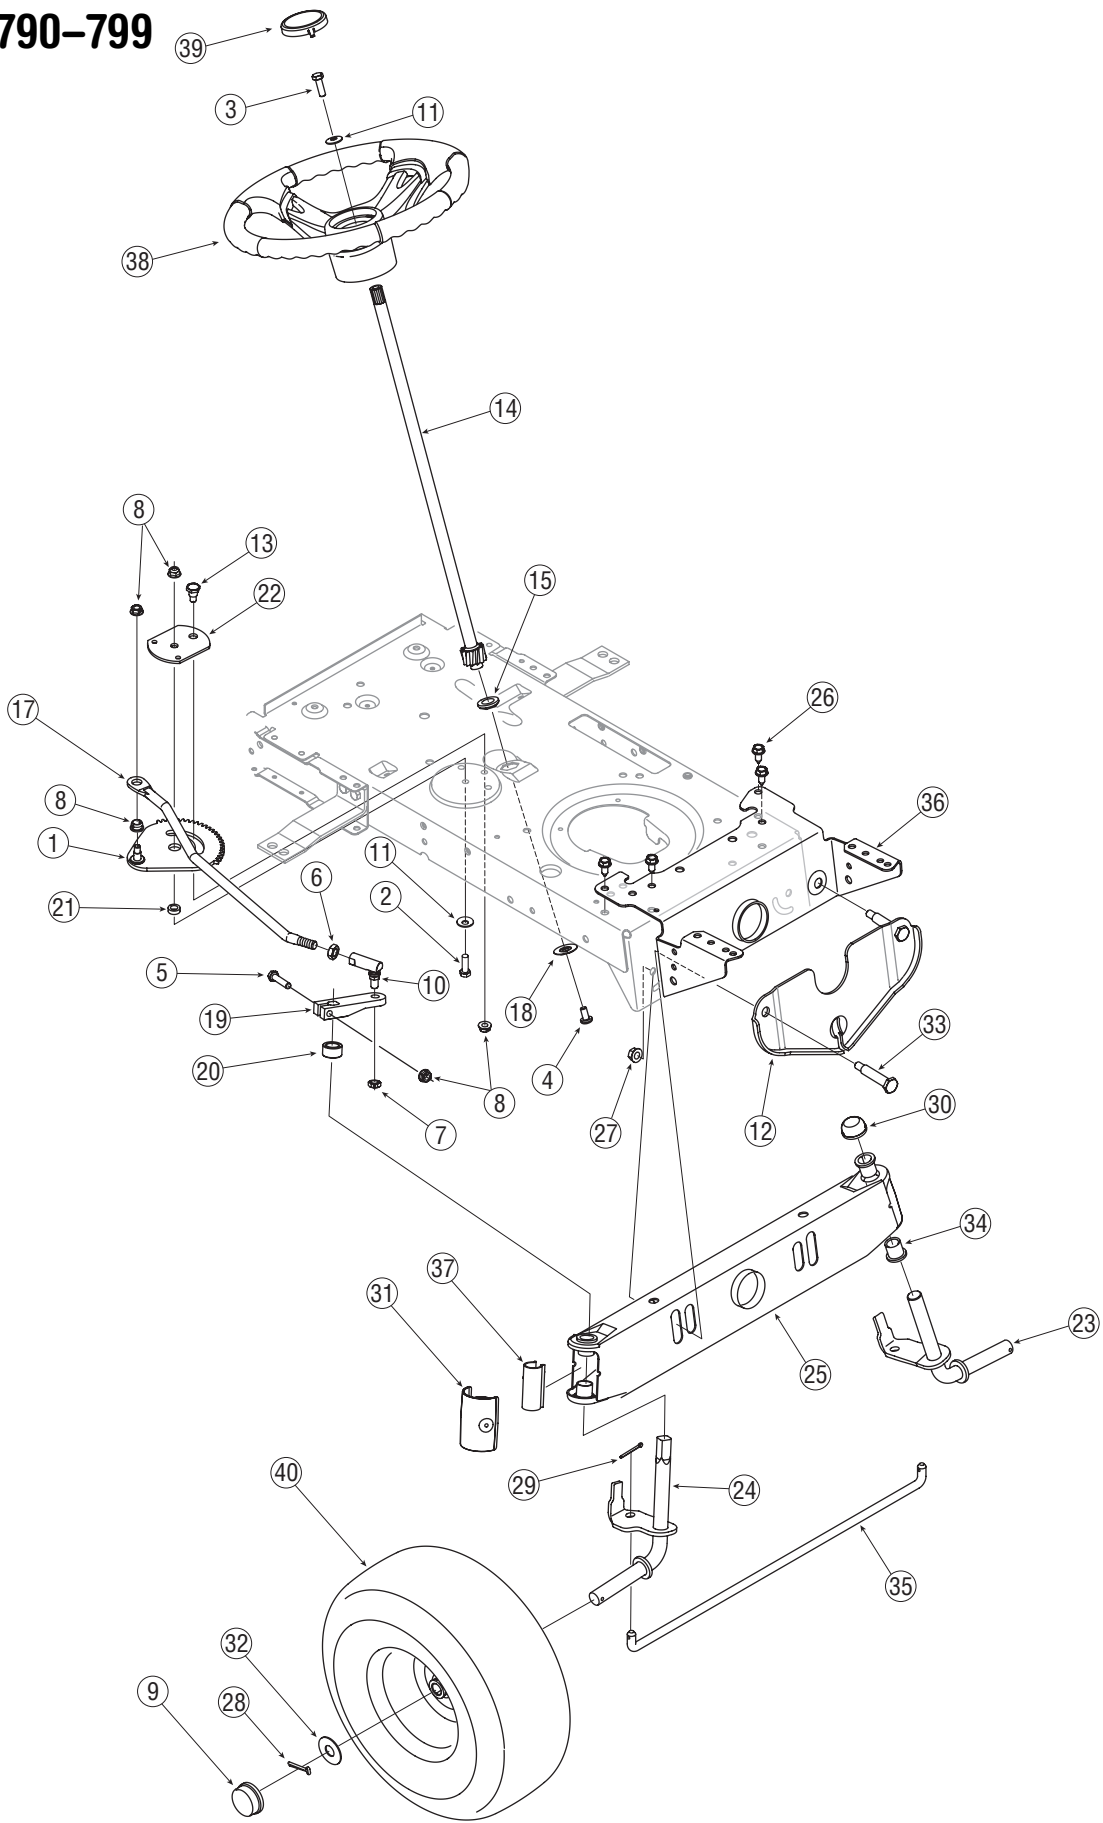

Models 790-799

Models 790–799

REF. NO.	PART NO.	DESCRIPTION
1	617-04024	Gear Assembly, Steering
2	710-0376	Screw, 5/16-18, 1.00, Gr5
3	710-0643	Screw, 5/16-18, 1.00, Gr5, Lock
4	710-1309	Screw, Mach, 5/16-18, 0.750
5	710-3180	Screw, 5/16-18, 1.75, Gr5
6	712-0240	Nut, Jam, 7/16-20, Gr2
7	712-0262	Nut, Jam Lock, 3/8-24, Gr2
8	712-04063	Nut, Flange Lock, 5/16-18, Grf, Nylon
9	731-0484A	Hub Cap
10	723-0448A	Ball Joint, 7/16-20, Lock
11	736-0242	Washer, Bell, .340 x .872 x .060
12	783-04568	Front Hanger Bracket, Deck
13	738-04141	Screw, Shoulder, .435 x .3485, 5/16-18
14	738-0919	Steering Shaft, 5/8 Spline x 21.86
15	741-04124	Bearing, Flange, Hex 5/8
16	741-0475	Plastic Bushing .380 ID
17	747-04298	Drag Link, Steering
18	748-0389	Cap, 1.25 x .16
19	748-04065	Steering, Block
20	748-04068	Spacer, .710 ID x .125 OD x .56
21	750-04418	Spacer, .322 ID x .625 OD x .21
22	783-04644	Stabilizer Plate, Gear Segment
23	638-04007	Axle Assembly, LH
24	638-04008	Axle Assembly, RH
25	683-0128B	Pivot Bar
26	710-0726	Screw, 5/16-12, 0.750
27	712-04065	Nut, Flange Lock, 3/8-16, GrF, Nylon
28	714-04039	Pin, Cotter, 5/32, 1.25
29	714-0470	Pin, Cotter, 1/8 x 1.25
30	726-0341	Push Cap, 3/4
31	731-1291A	End Cap, Pivot Bar (w/ Fitting)
32	736-0316	Washer, Flat, .78 x 1.59 x .060
33	738-04128	Screw, Shoulder, .500 x 2.380, 3/8-16
34	741-0660A	Bearing, Flange, .760 x .941 x 1.0
35	747-04299	Tie Rod
36	783-04601	Bracket, Pivot
37	731-04057A	Axle End Cap, Standard
38	631-04028	Steering Wheel, Standard Grip
	631-04008	Steering Wheel, Soft Grip
39	731-04039	Cap, Steering Wheel (no logo)
	731-04040	Cap, Steering Wheel (sprig logo)
	731-04681	Cap, Steering Wheel (tine logo)
40	634-04086	Wheel Assembly
	734-1731	Tire Only, 15 x 6 x 6
	634-04081	Rim Assembly (Incl. bearings and valve stem)

NOTE: Tractor features vary by model. NOT all parts listed above and pictured on the previous page are standard equipment.