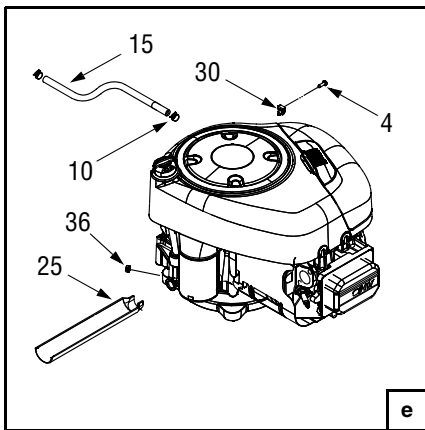

Models 790-799

Models 790–799

REF. NO.	PART NO.	DESCRIPTION
1	710-0148	Screw, #8-32, .375
2	710-0896	Self-tapping Screw, 1/4-14, .625
3	710-0726	Self-tapping Screw, 5/16-12, .75
4	710-1237	Screw, #10-32, .625
5	710-1314A	Socket Cap Screw, 5/16-18, .625
6	710-1315	Self-tapping Screw, 3/8-16, 1.25
7	751-0813A	LH Exhaust Pipe
8	721-0460	Exhaust Gasket
9	725-0157	Cable Tie, 7.4"
10	726-0205	Hose Clamp, .490
11	710-0599	Screw, 1/4-20, 0.500
12	751-10111	Muffler, Exhaust
13	751-0814A	RH Exhaust Pipe
14	751B221535	Casing Clamp
15	751-0535	Fuel Line Hose
16	751-0564A	Muffler Deflector
17	751-0616A	Muffler, Twin Inlet
18	751-0650B	RH Exhaust Pipe
19	751-0651B	LH Exhaust Pipe
20	751-3140	Oil Drain Valve
21	751-3141	Oil Drain Hose
22	751-3142	Oil Drain Cap
23	783-0615D	Muffler Heat Shield
24	783-0625C	Engine Heat Shield
25	731-1682A	Oil Drain Sleeve
26	751-0617A	Muffer, Single Inlet
27	721-0208	Exhaust Gasket
28	737-0143	Oil Drain Cap, 3/8-18
29	737-0199	Oil Drain Pipe, 3/8-16, 2.0
30	751B213146	Casing Clamp
31	751-0619B	Exhaust Pipe
32	710-0227	Screw, #8-18 x .50
33	710-3029	Hex Screw, 7/16-20, 1.25
34	711-1044	Belt Keeper Pin, 5/16, 4.75
35	751-0622	Exhaust Pipe
36	712-0271	Hex Sems Nut, 1/4-20
37	721-0348	Exhaust Gasket
38	751-0620	Exhaust Pipe

- (a) Tractor models with *Tecumseh* Twin-cylinder Engine
- (b) Tractor models with *Tecumseh* Single-cylinder Engine (16 HP - 18 HP)
- (c) Tractor models with *Tecumseh* Single-cylinder Engine (12 HP - 15 HP)
- (d) Tractor models with *Briggs and Stratton* OHV Twin-cylinder Engine
- (e) Tractor models with *Briggs and Stratton* OHV Single-cylinder Engine (canister muffler)

NOTE: Tractor features vary by model. NOT all parts listed above and pictured on the previous page are standard equipment.