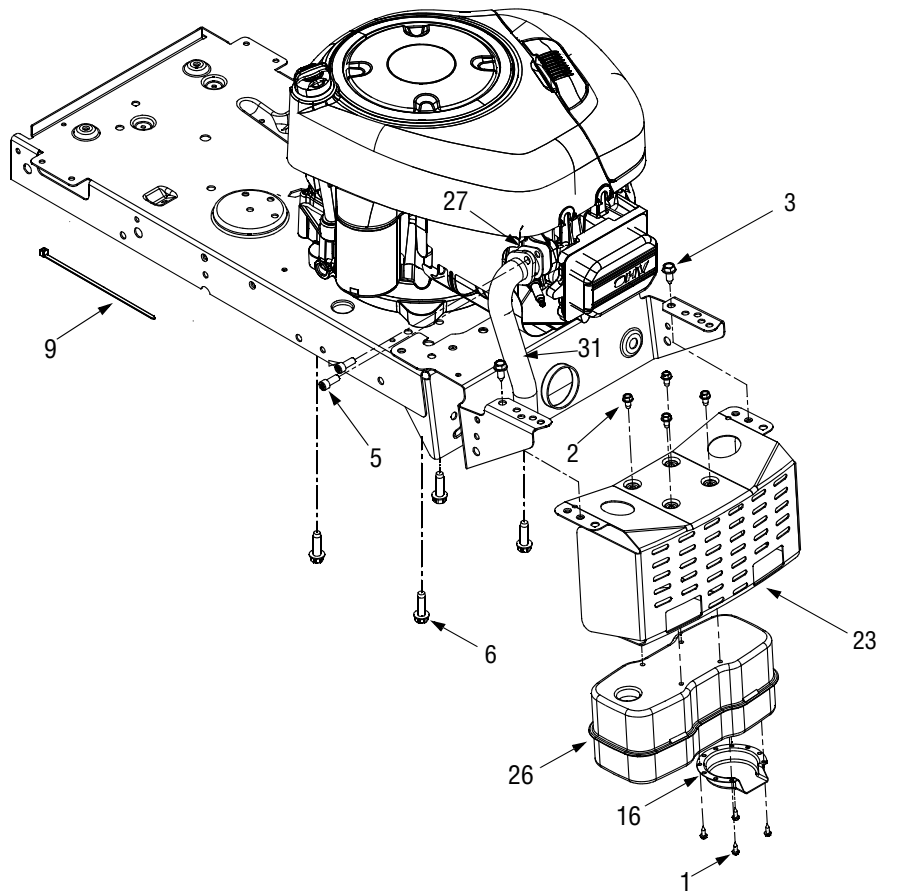

Models 790-799

Models 790–799

REF. NO.	PART NO.	DESCRIPTION
1	710-0148	Screw, #8-32, .375
2	710-0896	Self-tapping Screw, 1/4-14, .625
3	710-0726	Self-tapping Screw, 5/16-12, .75
4	710-1237	Screw, #10-32, .625
5	710-1314A	Socket Cap Screw, 5/16-18, .625
6	710-1315	Self-tapping Screw, 3/8-16, 1.25
7	751-0813A	LH Exhaust Pipe
8	721-0460	Exhaust Gasket
9	725-0157	Cable Tie, 7.4"
10	726-0205	Hose Clamp, .490
11	710-0599	Screw, 1/4-20, 0.500
12	751-10111	Muffler, Exhaust
13	751-0814A	RH Exhaust Pipe
14	751B221535	Casing Clamp
15	751-0535	Fuel Line Hose
16	751-0564A	Muffler Deflector
17	751-0616A	Muffler, Twin Inlet
18	751-0650B	RH Exhaust Pipe
19	751-0651B	LH Exhaust Pipe
20	751-3140	Oil Drain Valve
21	751-3141	Oil Drain Hose
22	751-3142	Oil Drain Cap
23	783-0615D	Muffler Heat Shield
24	783-0625C	Engine Heat Shield
25	731-1682A	Oil Drain Sleeve
26	751-0617A	Muffer, Single Inlet
27	721-0208	Exhaust Gasket
28	737-0143	Oil Drain Cap, 3/8-18
29	737-0199	Oil Drain Pipe, 3/8-16, 2.0
30	751B213146	Casing Clamp
31	751-0619B	Exhaust Pipe
32	710-0227	Screw, #8-18 x .50
33	710-3029	Hex Screw, 7/16-20, 1.25
34	711-1044	Belt Keeper Pin, 5/16, 4.75
35	751-0622	Exhaust Pipe
36	712-0271	Hex Sems Nut, 1/4-20
37	721-0348	Exhaust Gasket
38	751-0620	Exhaust Pipe

- (a) Tractor models with *Tecumseh* Twin-cylinder Engine
- (b) Tractor models with *Tecumseh* Single-cylinder Engine (16 HP - 18 HP)
- (c) Tractor models with *Tecumseh* Single-cylinder Engine (12 HP - 15 HP)
- (d) Tractor models with *Briggs and Stratton* OHV Twin-cylinder Engine
- (e) Tractor models with *Briggs and Stratton* OHV Single-cylinder Engine (canister muffler)

NOTE: Tractor features vary by model. NOT all parts listed above and pictured on the previous page are standard equipment.