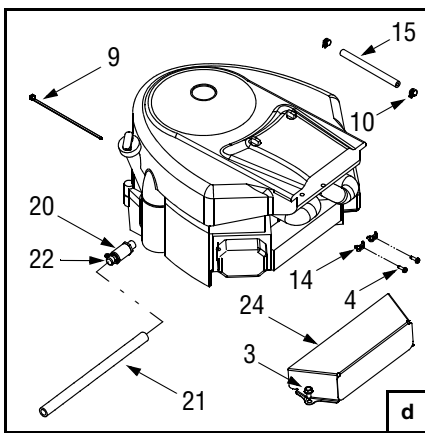

Models 790-799

Models 790–799

REF. NO.	PART NO.	DESCRIPTION
1	710-0148	Screw, #8-32, .375
2	710-0896	Self-tapping Screw, 1/4-14, .625
3	710-0726	Self-tapping Screw, 5/16-12, .75
4	710-1237	Screw, #10-32, .625
5	710-1314A	Socket Cap Screw, 5/16-18, .625
6	710-1315	Self-tapping Screw, 3/8-16, 1.25
7	751-0813A	LH Exhaust Pipe
8	721-0460	Exhaust Gasket
9	725-0157	Cable Tie, 7.4"
10	726-0205	Hose Clamp, .490
11	710-0599	Screw, 1/4-20, 0.500
12	751-10111	Muffler, Exhaust
13	751-0814A	RH Exhaust Pipe
14	751B221535	Casing Clamp
15	751-0535	Fuel Line Hose
16	751-0564A	Muffler Deflector
17	751-0616A	Muffler, Twin Inlet
18	751-0650B	RH Exhaust Pipe
19	751-0651B	LH Exhaust Pipe
20	751-3140	Oil Drain Valve
21	751-3141	Oil Drain Hose
22	751-3142	Oil Drain Cap
23	783-0615D	Muffler Heat Shield
24	783-0625C	Engine Heat Shield
25	731-1682A	Oil Drain Sleeve
26	751-0617A	Muffer, Single Inlet
27	721-0208	Exhaust Gasket
28	737-0143	Oil Drain Cap, 3/8-18
29	737-0199	Oil Drain Pipe, 3/8-16, 2.0
30	751B213146	Casing Clamp
31	751-0619B	Exhaust Pipe
32	710-0227	Screw, #8-18 x .50
33	710-3029	Hex Screw, 7/16-20, 1.25
34	711-1044	Belt Keeper Pin, 5/16, 4.75
35	751-0622	Exhaust Pipe
36	712-0271	Hex Sems Nut, 1/4-20
37	721-0348	Exhaust Gasket
38	751-0620	Exhaust Pipe

- (a) Tractor models with *Tecumseh* Twin-cylinder Engine
- (b) Tractor models with *Tecumseh* Single-cylinder Engine (16 HP - 18 HP)
- (c) Tractor models with *Tecumseh* Single-cylinder Engine (12 HP - 15 HP)
- (d) Tractor models with *Briggs and Stratton* OHV Twin-cylinder Engine
- (e) Tractor models with *Briggs and Stratton* OHV Single-cylinder Engine (canister muffler)

NOTE: Tractor features vary by model. NOT all parts listed above and pictured on the previous page are standard equipment.