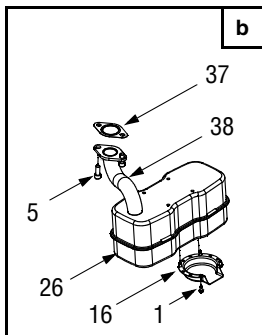

Models 790-799

Models 790–799

REF. NO.	PART NO.	DESCRIPTION
1	710-0148	Screw, #8-32, .375
2	710-0896	Self-tapping Screw, 1/4-14, .625
3	710-0726	Self-tapping Screw, 5/16-12, .75
4	710-1237	Screw, #10-32, .625
5	710-1314A	Socket Cap Screw, 5/16-18, .625
6	710-1315	Self-tapping Screw, 3/8-16, 1.25
7	751-0813A	LH Exhaust Pipe
8	721-0460	Exhaust Gasket
9	725-0157	Cable Tie, 7.4"
10	726-0205	Hose Clamp, .490
11	710-0599	Screw, 1/4-20, 0.500
12	751-10111	Muffler, Exhaust
13	751-0814A	RH Exhaust Pipe
14	751B221535	Casing Clamp
15	751-0535	Fuel Line Hose
16	751-0564A	Muffler Deflector
17	751-0616A	Muffler, Twin Inlet
18	751-0650B	RH Exhaust Pipe
19	751-0651B	LH Exhaust Pipe
20	751-3140	Oil Drain Valve
21	751-3141	Oil Drain Hose
22	751-3142	Oil Drain Cap
23	783-0615D	Muffler Heat Shield
24	783-0625C	Engine Heat Shield
25	731-1682A	Oil Drain Sleeve
26	751-0617A	Muffer, Single Inlet
27	721-0208	Exhaust Gasket
28	737-0143	Oil Drain Cap, 3/8-18
29	737-0199	Oil Drain Pipe, 3/8-16, 2.0
30	751B213146	Casing Clamp
31	751-0619B	Exhaust Pipe
32	710-0227	Screw, #8-18 x .50
33	710-3029	Hex Screw, 7/16-20, 1.25
34	711-1044	Belt Keeper Pin, 5/16, 4.75
35	751-0622	Exhaust Pipe
36	712-0271	Hex Sems Nut, 1/4-20
37	721-0348	Exhaust Gasket
38	751-0620	Exhaust Pipe

- (a) Tractor models with *Tecumseh* Twin-cylinder Engine
- (b) Tractor models with *Tecumseh* Single-cylinder Engine (16 HP - 18 HP)
- (c) Tractor models with *Tecumseh* Single-cylinder Engine (12 HP - 15 HP)
- (d) Tractor models with *Briggs and Stratton* OHV Twin-cylinder Engine
- (e) Tractor models with *Briggs and Stratton* OHV Single-cylinder Engine (canister muffler)

NOTE: Tractor features vary by model. NOT all parts listed above and pictured on the previous page are standard equipment.