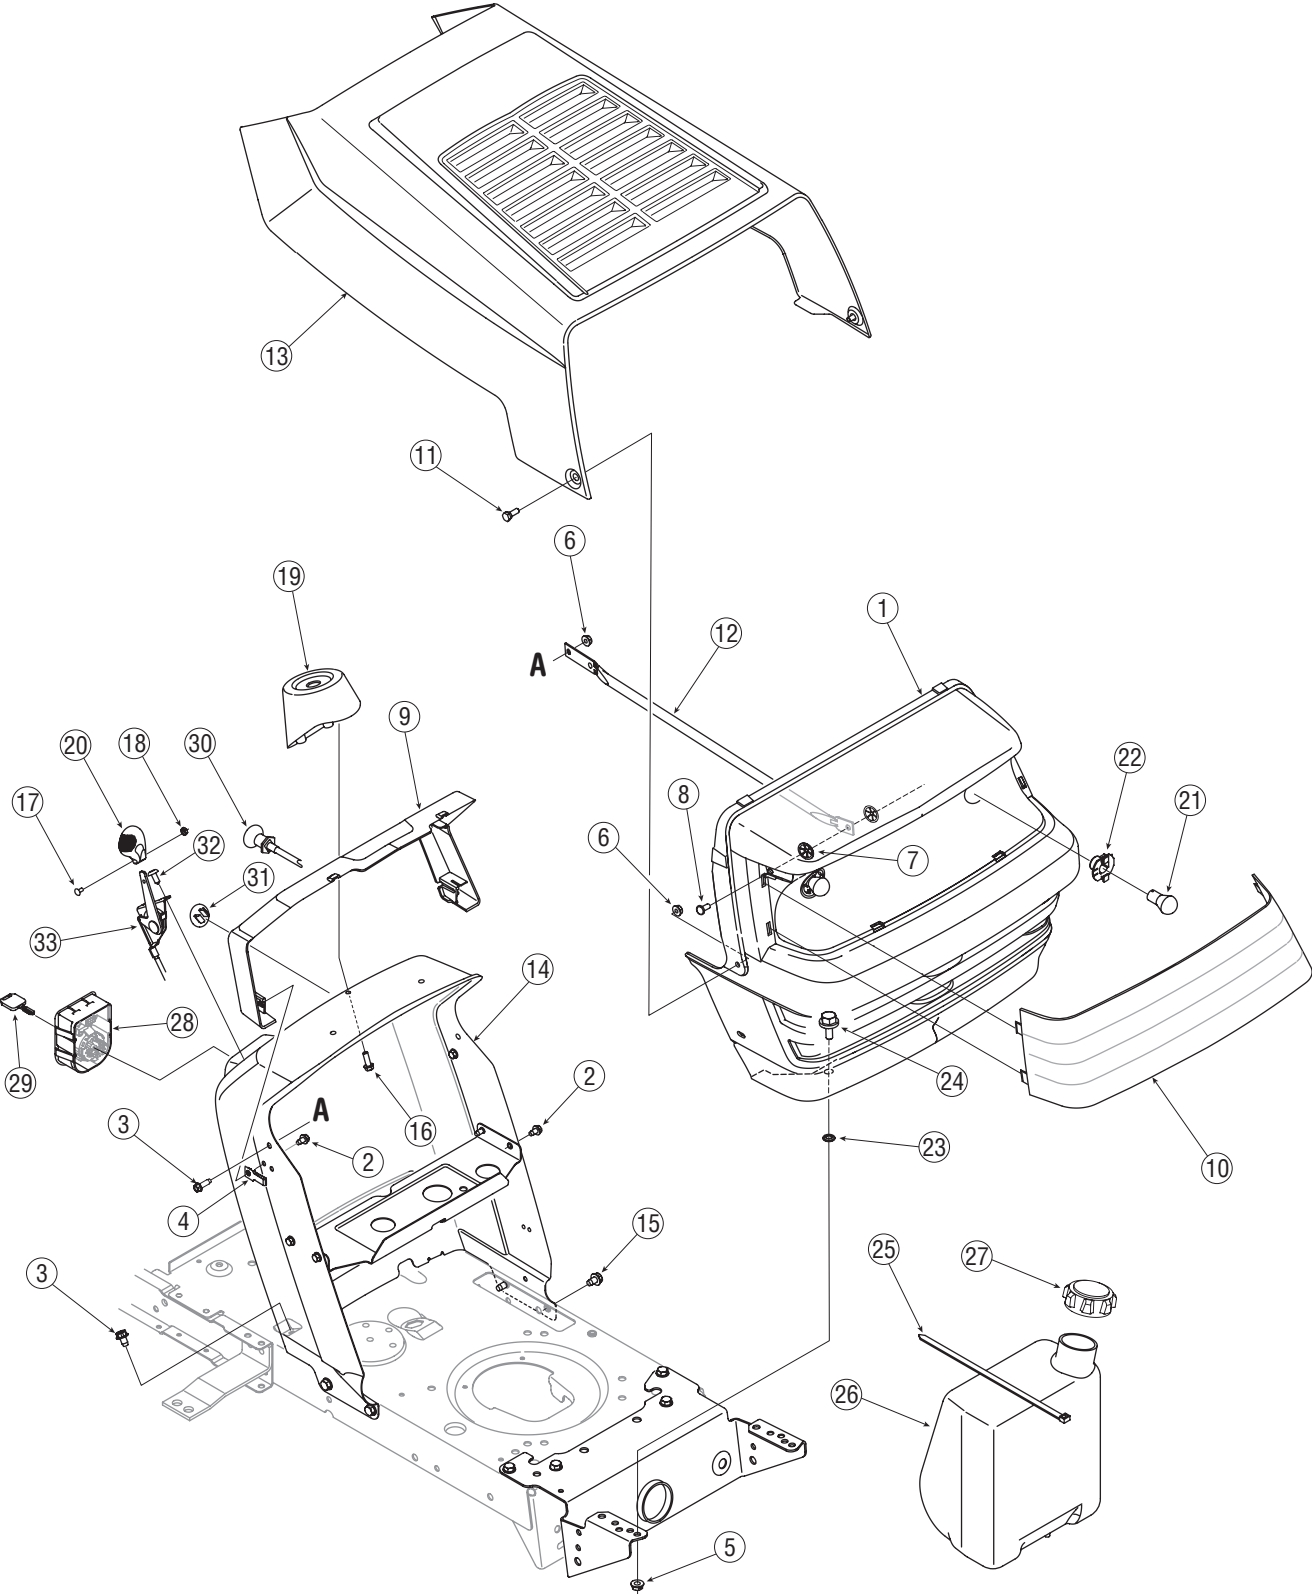

# Model 790

REF. NO.	PART NO.	DESCRIPTION
1	731-1097F	Grille
2	710-0599	Screw, 1/4-20, 0.500
3	710-0642	Screw, 1/4-20, 0.750
4	712-0185	Nut, 1/4-20, Speed U-type
5	712-04063	Nut, Flange Lock, 5/16-18, GrF, Nylon
6	712-04064	Nut, Flange Lock, 1/4-20, GrF, Nylon
7	726-04012	Nut, Push-on, .25 Dia
8	728-0162	Rivet, Flat Head 1/4"
9	731-05012	Collar, Dash, 0-Style
10	731-1099A	Lens
11	738-0952A	Screw, Shoulder, .375 x .125, 1/4-20
12	749-0722C	Support Rod, Grill
13	783-04608	Hood
14	683-04189	Dash Assembly
15	710-0607	Screw, 5/16-18, 0.500
16	710-0895	Screw, 1/4-15, 0.750
17	710-3217	Screw, Machine, #8-32, 0.375
18	712-0142	Nut, Hex, #8-32, GrA
19	731-04945	Support, Steering
20	731-1857	Knob, Control
21	725-0963	Headlamp, 12V
22	725-1649	Headlamp Socket
23	726-0201	Speed Nut, .3125
24	738-04015	Shoulder Screw, 5/16-18 x .625
25	726-0230	Cable Tie, 34.75
26	751-0555B	Fuel Tank, 1.5 gal.
27	751-0603	Fuel Tank Cap
28	725-04227	Module, Ignition Switch
29	725-1744	Key
30	746-1085A	Choke Control, 37.5"
31	731-1999	Plug
32	710-1017	Screw, 1/4-14, .625
33	746-1084	Throttle/Choke Control, 25" (Single Cylinder Engine)
	746-1086	Throttle Control, 39" (Twin Cylinder Engine)