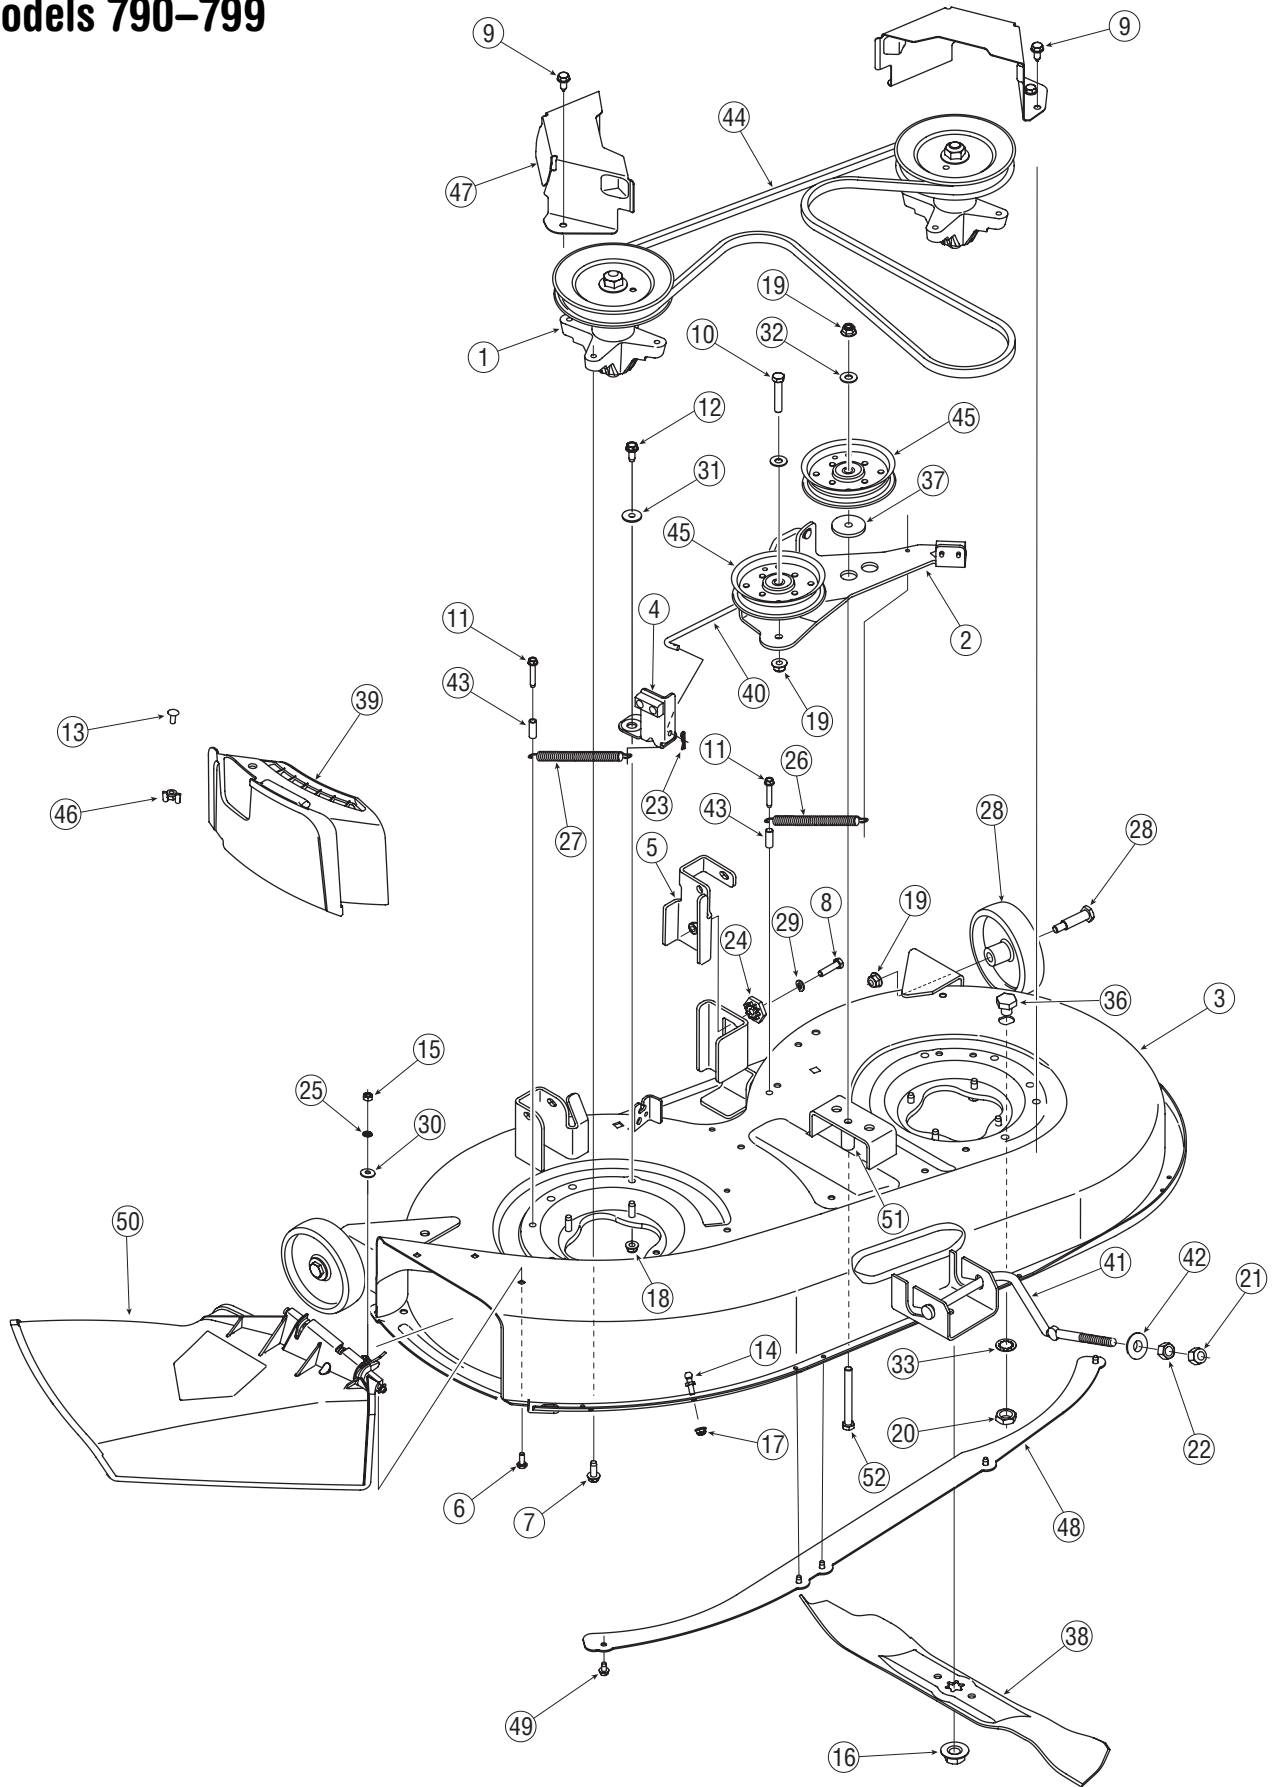

Models 790-799

Models 790–799

REF. NO.	PART NO.	DESCRIPTION
1	618-0624	Spindle Assembly, Pul, 6.23" Dia
2	683-04138	Brake Assembly, Deck
3	683-04162	Deck Shell, 42" (w/ Wheel Brackets)
	683-04165	Deck Shell, 42" (w/o Wheel Brackets)
4	683-04167	Brake Assembly, Deck
5	683-0254B	Bracket Assembly, Deck, Hanger LH
6	710-3015	Screw, 1/4-20, .750, Gr5
7	710-0650	Screw, 5/16-18, 0.875
8	710-0817	Screw, 5/16-18, 1.250
9	710-0726	Screw, 5/16-12, 0.750
10	710-3144	Screw, 3/8-16, 2.00, Gr5
11	710-0778	Screw, 1/4-20, 1.500
12	710-3008	Screw, 5/16-18, .75, Gr5
13	710-0134	Carriage Screw, , 1/4-20 x .62
14	711-04069	Pin, Grasscatcher, 1/4-20
15	712-3006	Nut, Hex, 1/4-20, Gr5
16	712-0417A	Nut, Flange, 5/8-18
17	712-04064	Nut, Flange Lock, 1/4-20, GrF, Nylon
18	712-04063	Nut, Flange Lock, 5/16-18, GrF, Nylon
19	712-04065	Nut, Flange Lock, 3/8-16, GrF, Nylon
20	712-0641	Nut, Hex, M16-1.5
21	712-3083	Nut, Hex Lock, 1/2-13, Gr8, Nylon
22	712-0206	Nut, Hex, 1/2-13, Gr5
23	714-0104	Pin, Cot, .072 Dia. x 1.13
24	717-04074	Gear, Deck Adjustment
25	726-0233	Nut, Push, .25 ID x .50 OD
26	732-0308A	Spring, Extension, .50 Dia. x 6.37
27	732-04287	Spring, Extension, .50 Dia. x 6.375
28	734-0973	Wheel, Deck 5.0 x 1.38
29	736-0119	Washer, Lock, 5/16
30	736-0270	Washer, Bell, .265 x .75 x .062
31	736-0289	Bushing, Shoulder, .320 ID x .135
32	736-0267	Washer, Flat, .385 x .87 x .06
33	736-0225	Washer, Lock, 5/8, Internal Tooth
34	736-0187	Washer, Flat, .64 x 1.24 x .06
35	738-0373	Screw, Shoulder, .498 x 1.53, 3/8-16
36	738-04146	Plug, Screw, M16 x 1.5
37	738-04162A	Spacer, Shoulder, .8540 x .190
38	742-0616A	Blade, 21.23", Star 3-in-1
39	731-2363	Mulch Plug
40	747-04379	Control Rod, Brake
41	747-04269A	Deck Rod, Front Adjustable
42	748-04069	Pivot Cup, Deck Lift
43	750-0566A	Spacer, .260 x .372 x 1.030
44	754-04060B	Belt, V-Type
45	756-04129	Idler Pulley, 4.25" Dia.
46	712-3087	Wing Nut, 1/4-20
47	783-04327	Cover, Belt, 6.00 Dia.
48	783-1146A	Deck Skirt
49	710-0599	Screw, 1/4-20, .500
50	731-1032B	Chute Assembly, Discharge
51	750-04446	Spacer, 1.46"
52	710-3085	Screw, 3/8-16, 3.50, Gr5

IMPORTANT: For a proper working machine, use Factory Approved Parts. **V-belts** are designed to engage and disengage safely. A substitute (non OEM) V-belt can be dangerous by not disengaging completely.

NOTE: Tractor features vary by model. *NOT* all parts listed above and pictured on the previous page are standard equipment.