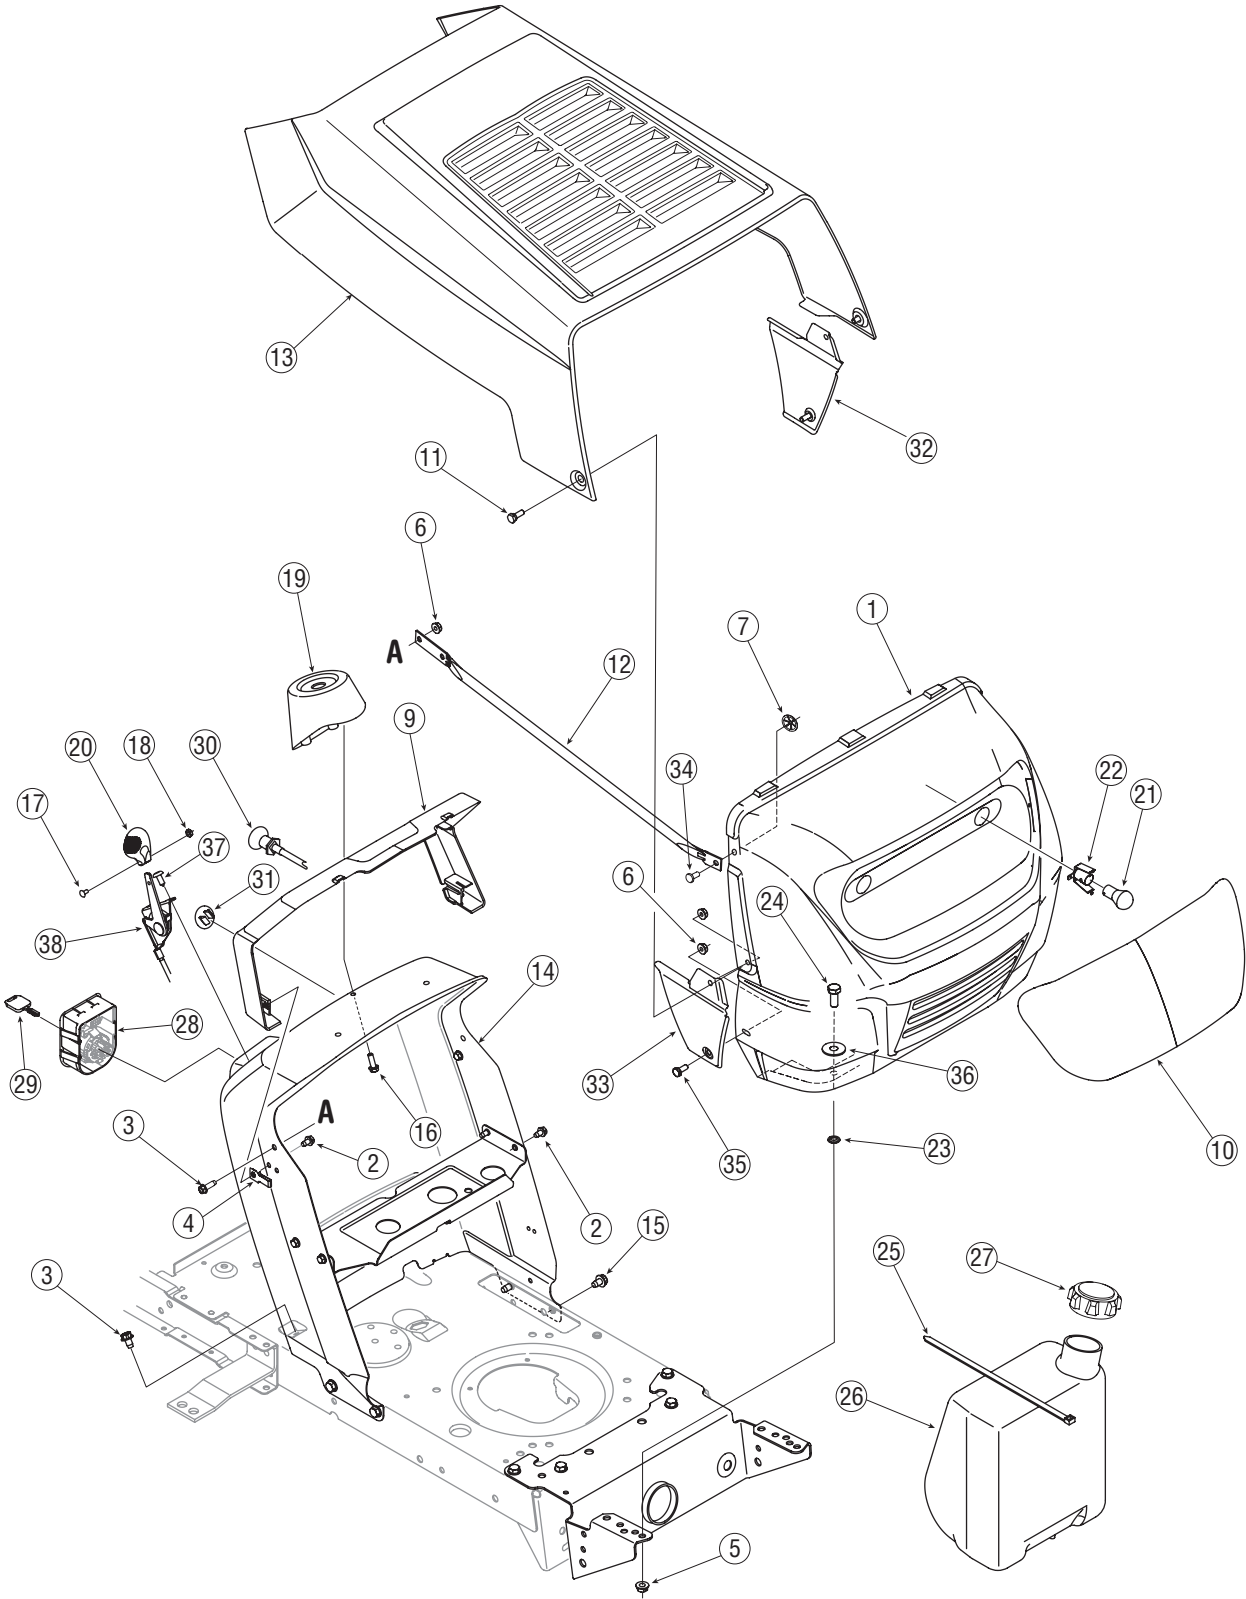

Model 792

Model 792

REF. NO.	PART NO.	DESCRIPTION
1	783-0156B	Grille
2	710-0599	Screw, 1/4-20, 0.500
3	710-0642	Screw, 1/4-20, 0.750
4	712-0185	Nut, 1/4-20, Speed U-type
5	712-04063	Nut, Flange Lock, 5/16-18, GrF, Nylon
6	712-04064	Nut, Flange Lock, 1/4-20, GrF, Nylon
7	726-04012	Nut, Push-on, .25 Dia
8	728-0162	Rivet, Flat Head 1/4"
9	731-05012	Collar, Dash, 0-Style
10	731-1503A	Lens
11	738-0952A	Screw, Shoulder, .375 x .125, 1/4-20
12	749-04220	Support Rod, Grill
13	783-04608	Hood
14	683-04189	Dash Assembly (Models w/o Ammeter)
	683-04164	Dash Assembly (Models w/ Ammeter)
15	710-0607	Screw, 5/16-18, 0.500
16	710-0895	Screw, 1/4-15, 0.750
17	710-3217	Screw, Machine, #8-32, 0.375
18	712-0142	Nut, Hex, #8-32, GrA
19	731-04945	Support, Steering
20	731-1857	Knob, Control
21	725-0963	Headlamp, 12V
22	725-1651	Headlamp Socket
23	726-0201	Speed Nut, .3125
24	710-3008	Screw, 5/16-18, .750
25	726-0230	Cable Tie, 34.75
26	751-0555B	Fuel Tank, 1.5 gal.
27	751-0603	Fuel Tank Cap
28	725-04227	Module, Ignition Switch
29	725-1744	Key
30	746-1085A	Choke Control, 37.5"
31	731-1999	Plug
32	783-0366	Insert, Side Panel, RH
33	783-0367	Insert, Side Panel, LH
34	728-0162	Rivet, Flat Head 1/4"
35	710-0751	Hex Screw, 1/4-20, .620
36	736-3008	Flat Washer, .344 x .750 x .120
37	710-1017	Screw, 1/4-14, .625
38	746-1084	Throttle/Choke Control, 25" (Single Cylinder Engine)
	746-1086	Throttle Control, 39" (Twin Cylinder Engine)

NOTE: Tractor features vary by model. NOT all parts listed above and pictured on the previous page are standard equipment.