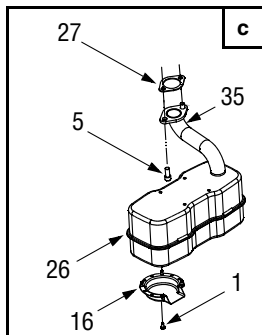

Models 790-799

Models 790–799

REF. NO.	PART NO.	DESCRIPTION
1	710-0148	Screw, #8-32, .375
2	710-0896	Self-tapping Screw, 1/4-14, .625
3	710-0726	Self-tapping Screw, 5/16-12, .75
4	710-1237	Screw, #10-32, .625
5	710-1314A	Socket Cap Screw, 5/16-18, .625
6	710-1315	Self-tapping Screw, 3/8-16, 1.25
7	751-0813A	LH Exhaust Pipe
8	721-0460	Exhaust Gasket
9	725-0157	Cable Tie, 7.4"
10	726-0205	Hose Clamp, .490
11	710-0599	Screw, 1/4-20, 0.500
12	751-10111	Muffler, Exhaust
13	751-0814A	RH Exhaust Pipe
14	751B221535	Casing Clamp
15	751-0535	Fuel Line Hose
16	751-0564A	Muffler Deflector
17	751-0616A	Muffler, Twin Inlet
18	751-0650B	RH Exhaust Pipe
19	751-0651B	LH Exhaust Pipe
20	751-3140	Oil Drain Valve
21	751-3141	Oil Drain Hose
22	751-3142	Oil Drain Cap
23	783-0615D	Muffler Heat Shield
24	783-0625C	Engine Heat Shield
25	731-1682A	Oil Drain Sleeve
26	751-0617A	Muffer, Single Inlet
27	721-0208	Exhaust Gasket
28	737-0143	Oil Drain Cap, 3/8-18
29	737-0199	Oil Drain Pipe, 3/8-16, 2.0
30	751B213146	Casing Clamp
31	751-0619B	Exhaust Pipe
32	710-0227	Screw, #8-18 x .50
33	710-3029	Hex Screw, 7/16-20, 1.25
34	711-1044	Belt Keeper Pin, 5/16, 4.75
35	751-0622	Exhaust Pipe
36	712-0271	Hex Sems Nut, 1/4-20
37	721-0348	Exhaust Gasket
38	751-0620	Exhaust Pipe

- (a) Tractor models with *Tecumseh* Twin-cylinder Engine
- (b) Tractor models with *Tecumseh* Single-cylinder Engine (16 HP - 18 HP)
- (c) Tractor models with *Tecumseh* Single-cylinder Engine (12 HP - 15 HP)
- (d) Tractor models with *Briggs and Stratton* OHV Twin-cylinder Engine
- (e) Tractor models with *Briggs and Stratton* OHV Single-cylinder Engine (canister muffler)

NOTE: Tractor features vary by model. NOT all parts listed above and pictured on the previous page are standard equipment.