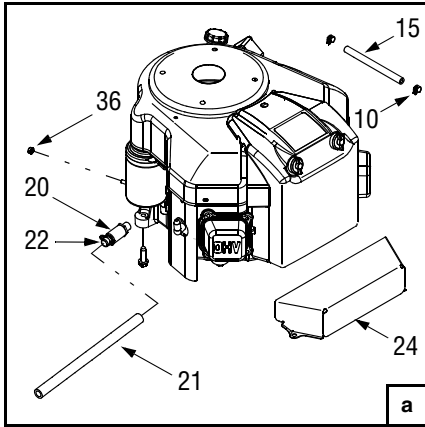

Models 790-799

Models 790–799

REF. NO.	PART NO.	DESCRIPTION
1	710-0148	Screw, #8-32, .375
2	710-0896	Self-tapping Screw, 1/4-14, .625
3	710-0726	Self-tapping Screw, 5/16-12, .75
4	710-1237	Screw, #10-32, .625
5	710-1314A	Socket Cap Screw, 5/16-18, .625
6	710-1315	Self-tapping Screw, 3/8-16, 1.25
7	751-0813A	LH Exhaust Pipe
8	721-0460	Exhaust Gasket
9	725-0157	Cable Tie, 7.4"
10	726-0205	Hose Clamp, .490
11	710-0599	Screw, 1/4-20, 0.500
12	751-10111	Muffler, Exhaust
13	751-0814A	RH Exhaust Pipe
14	751B221535	Casing Clamp
15	751-0535	Fuel Line Hose
16	751-0564A	Muffler Deflector
17	751-0616A	Muffler, Twin Inlet
18	751-0650B	RH Exhaust Pipe
19	751-0651B	LH Exhaust Pipe
20	751-3140	Oil Drain Valve
21	751-3141	Oil Drain Hose
22	751-3142	Oil Drain Cap
23	783-0615D	Muffler Heat Shield
24	783-0625C	Engine Heat Shield
25	731-1682A	Oil Drain Sleeve
26	751-0617A	Muffer, Single Inlet
27	721-0208	Exhaust Gasket
28	737-0143	Oil Drain Cap, 3/8-18
29	737-0199	Oil Drain Pipe, 3/8-16, 2.0
30	751B213146	Casing Clamp
31	751-0619B	Exhaust Pipe
32	710-0227	Screw, #8-18 x .50
33	710-3029	Hex Screw, 7/16-20, 1.25
34	711-1044	Belt Keeper Pin, 5/16, 4.75
35	751-0622	Exhaust Pipe
36	712-0271	Hex Sems Nut, 1/4-20
37	721-0348	Exhaust Gasket
38	751-0620	Exhaust Pipe

- (a) Tractor models with *Tecumseh* Twin-cylinder Engine
- (b) Tractor models with *Tecumseh* Single-cylinder Engine (16 HP - 18 HP)
- (c) Tractor models with *Tecumseh* Single-cylinder Engine (12 HP - 15 HP)
- (d) Tractor models with *Briggs and Stratton* OHV Twin-cylinder Engine
- (e) Tractor models with *Briggs and Stratton* OHV Single-cylinder Engine (canister muffler)

NOTE: Tractor features vary by model. NOT all parts listed above and pictured on the previous page are standard equipment.