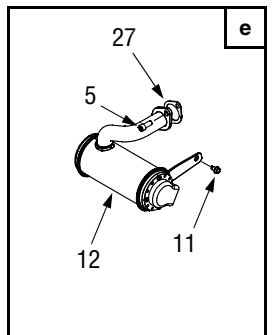

Models 790-799

Models 790–799

REF. NO.	PART NO.	DESCRIPTION
1	710-0148	Screw, #8-32, .375
2	710-0896	Self-tapping Screw, 1/4-14, .625
3	710-0726	Self-tapping Screw, 5/16-12, .75
4	710-1237	Screw, #10-32, .625
5	710-1314A	Socket Cap Screw, 5/16-18, .625
6	710-1315	Self-tapping Screw, 3/8-16, 1.25
7	751-0813A	LH Exhaust Pipe
8	721-0460	Exhaust Gasket
9	725-0157	Cable Tie, 7.4"
10	726-0205	Hose Clamp, .490
11	710-0599	Screw, 1/4-20, 0.500
12	751-10111	Muffler, Exhaust
13	751-0814A	RH Exhaust Pipe
14	751B221535	Casing Clamp
15	751-0535	Fuel Line Hose
16	751-0564A	Muffler Deflector
17	751-0616A	Muffler, Twin Inlet
18	751-0650B	RH Exhaust Pipe
19	751-0651B	LH Exhaust Pipe
20	751-3140	Oil Drain Valve
21	751-3141	Oil Drain Hose
22	751-3142	Oil Drain Cap
23	783-0615D	Muffler Heat Shield
24	783-0625C	Engine Heat Shield
25	731-1682A	Oil Drain Sleeve
26	751-0617A	Muffer, Single Inlet
27	721-0208	Exhaust Gasket
28	737-0143	Oil Drain Cap, 3/8-18
29	737-0199	Oil Drain Pipe, 3/8-16, 2.0
30	751B213146	Casing Clamp
31	751-0619B	Exhaust Pipe
32	710-0227	Screw, #8-18 x .50
33	710-3029	Hex Screw, 7/16-20, 1.25
34	711-1044	Belt Keeper Pin, 5/16, 4.75
35	751-0622	Exhaust Pipe
36	712-0271	Hex Sems Nut, 1/4-20
37	721-0348	Exhaust Gasket
38	751-0620	Exhaust Pipe

- (a) Tractor models with *Tecumseh* Twin-cylinder Engine
- (b) Tractor models with *Tecumseh* Single-cylinder Engine (16 HP - 18 HP)
- (c) Tractor models with *Tecumseh* Single-cylinder Engine (12 HP - 15 HP)
- (d) Tractor models with *Briggs and Stratton* OHV Twin-cylinder Engine
- (e) Tractor models with *Briggs and Stratton* OHV Single-cylinder Engine (canister muffler)

NOTE: Tractor features vary by model. NOT all parts listed above and pictured on the previous page are standard equipment.