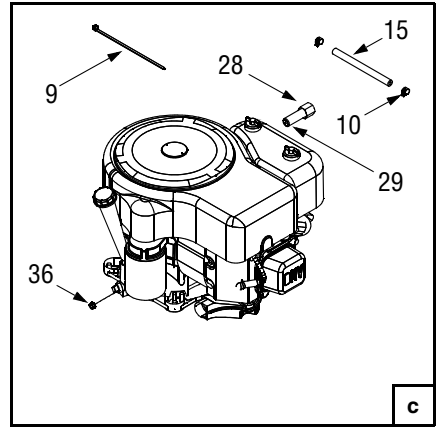

Models 790-799

Models 790–799

REF. NO.	PART NO.	DESCRIPTION
1	710-0148	Screw, #8-32, .375
2	710-0896	Self-tapping Screw, 1/4-14, .625
3	710-0726	Self-tapping Screw, 5/16-12, .75
4	710-1237	Screw, #10-32, .625
5	710-1314A	Socket Cap Screw, 5/16-18, .625
6	710-1315	Self-tapping Screw, 3/8-16, 1.25
7	751-0813A	LH Exhaust Pipe
8	721-0460	Exhaust Gasket
9	725-0157	Cable Tie, 7.4"
10	726-0205	Hose Clamp, .490
11	710-0599	Screw, 1/4-20, 0.500
12	751-10111	Muffler, Exhaust
13	751-0814A	RH Exhaust Pipe
14	751B221535	Casing Clamp
15	751-0535	Fuel Line Hose
16	751-0564A	Muffler Deflector
17	751-0616A	Muffler, Twin Inlet
18	751-0650B	RH Exhaust Pipe
19	751-0651B	LH Exhaust Pipe
20	751-3140	Oil Drain Valve
21	751-3141	Oil Drain Hose
22	751-3142	Oil Drain Cap
23	783-0615D	Muffler Heat Shield
24	783-0625C	Engine Heat Shield
25	731-1682A	Oil Drain Sleeve
26	751-0617A	Muffer, Single Inlet
27	721-0208	Exhaust Gasket
28	737-0143	Oil Drain Cap, 3/8-18
29	737-0199	Oil Drain Pipe, 3/8-16, 2.0
30	751B213146	Casing Clamp
31	751-0619B	Exhaust Pipe
32	710-0227	Screw, #8-18 x .50
33	710-3029	Hex Screw, 7/16-20, 1.25
34	711-1044	Belt Keeper Pin, 5/16, 4.75
35	751-0622	Exhaust Pipe
36	712-0271	Hex Sems Nut, 1/4-20
37	721-0348	Exhaust Gasket
38	751-0620	Exhaust Pipe

- (a) Tractor models with *Tecumseh* Twin-cylinder Engine
- (b) Tractor models with *Tecumseh* Single-cylinder Engine (16 HP - 18 HP)
- (c) Tractor models with *Tecumseh* Single-cylinder Engine (12 HP - 15 HP)
- (d) Tractor models with *Briggs and Stratton* OHV Twin-cylinder Engine
- (e) Tractor models with *Briggs and Stratton* OHV Single-cylinder Engine (canister muffler)

NOTE: Tractor features vary by model. NOT all parts listed above and pictured on the previous page are standard equipment.