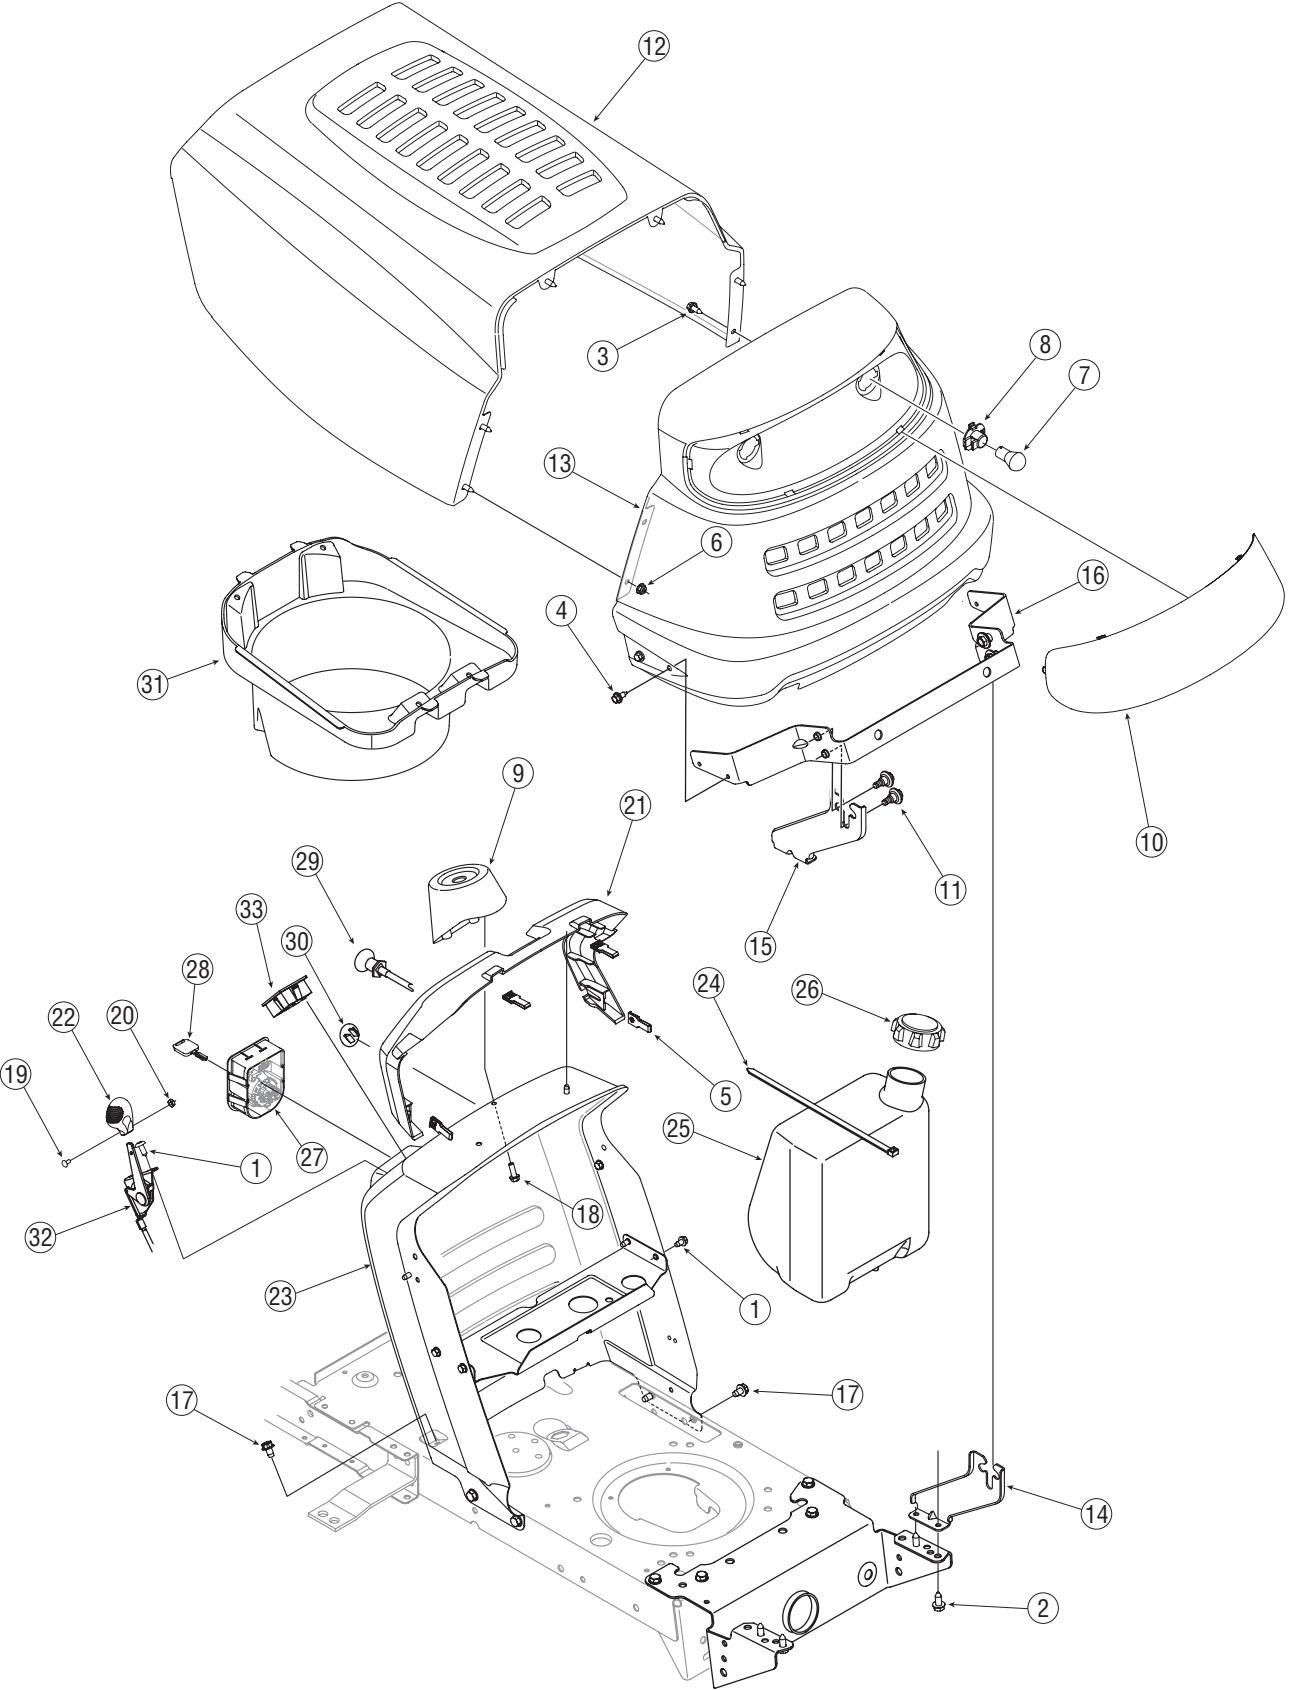

Model 791

Model 791

REF. NO.	PART NO.	DESCRIPTION
1	710-0599	Screw, 1/4-20, 0.500
2	710-0726	Screw, 5/16-12, 0.750
3	710-0751	Screw, 1/4-20, .620, Gr5
4	710-1652	Screw, 1/4-20, .625
5	712-0185	Nut, 1/4-20, Speed U-type
6	712-04064	Nut, Flange Lock, 1/4-20, GrF, Nylon
7	725-0963	Headlamp, 12V
8	725-1649	Headlamp Socket
9	731-04947	Collar, Dash
10	731-04949	Lens
11	738-04091	Screw, Shoulder, .43 x.29, 5/16-18
12	783-04551	Hood
13	783-04552	Grille
14	783-04577	Pivot Bracket, LH
15	783-04578	Pivot Bracket, RH
16	783-04621	Pivot Bracket, Grille
17	710-0607	Screw, 5/16-18, 0.500
18	710-0895	Screw, 1/4-15, 0.750
19	710-3217	Screw, Machine, #8-32, 0.375
20	712-0142	Nut, Hex, #8-32, GrA
21	731-04945	Support, Steering
22	731-1857	Knob, Control
23	683-04189	Dash Assembly (Models w/o Ammeter)
	683-04164	Dash Assembly (Models w/ Ammeter)
24	726-0230	Cable Tie, 34.75
25	751-0555B	Fuel Tank, 1.5 gal.
26	751-0603	Fuel Tank Cap
27	725-04227	Module, Ignition Switch
28	725-1744	Key
29	746-1085A	Choke Control, 37.5"
30	731-1999	Plug
31	731-05147	Plenum (Single Cylinder Engine)
	731-05165	Plenum (Twin Cylinder Engine)
32	746-1084	Throttle/Choke Control, 25" (Single Cylinder Engine)
	746-1086	Throttle Control, 39" (Twin Cylinder Engine)
33	725-04156	Ammeter

NOTE: Tractor features vary by model. NOT all parts listed above and pictured on the previous page are standard equipment.