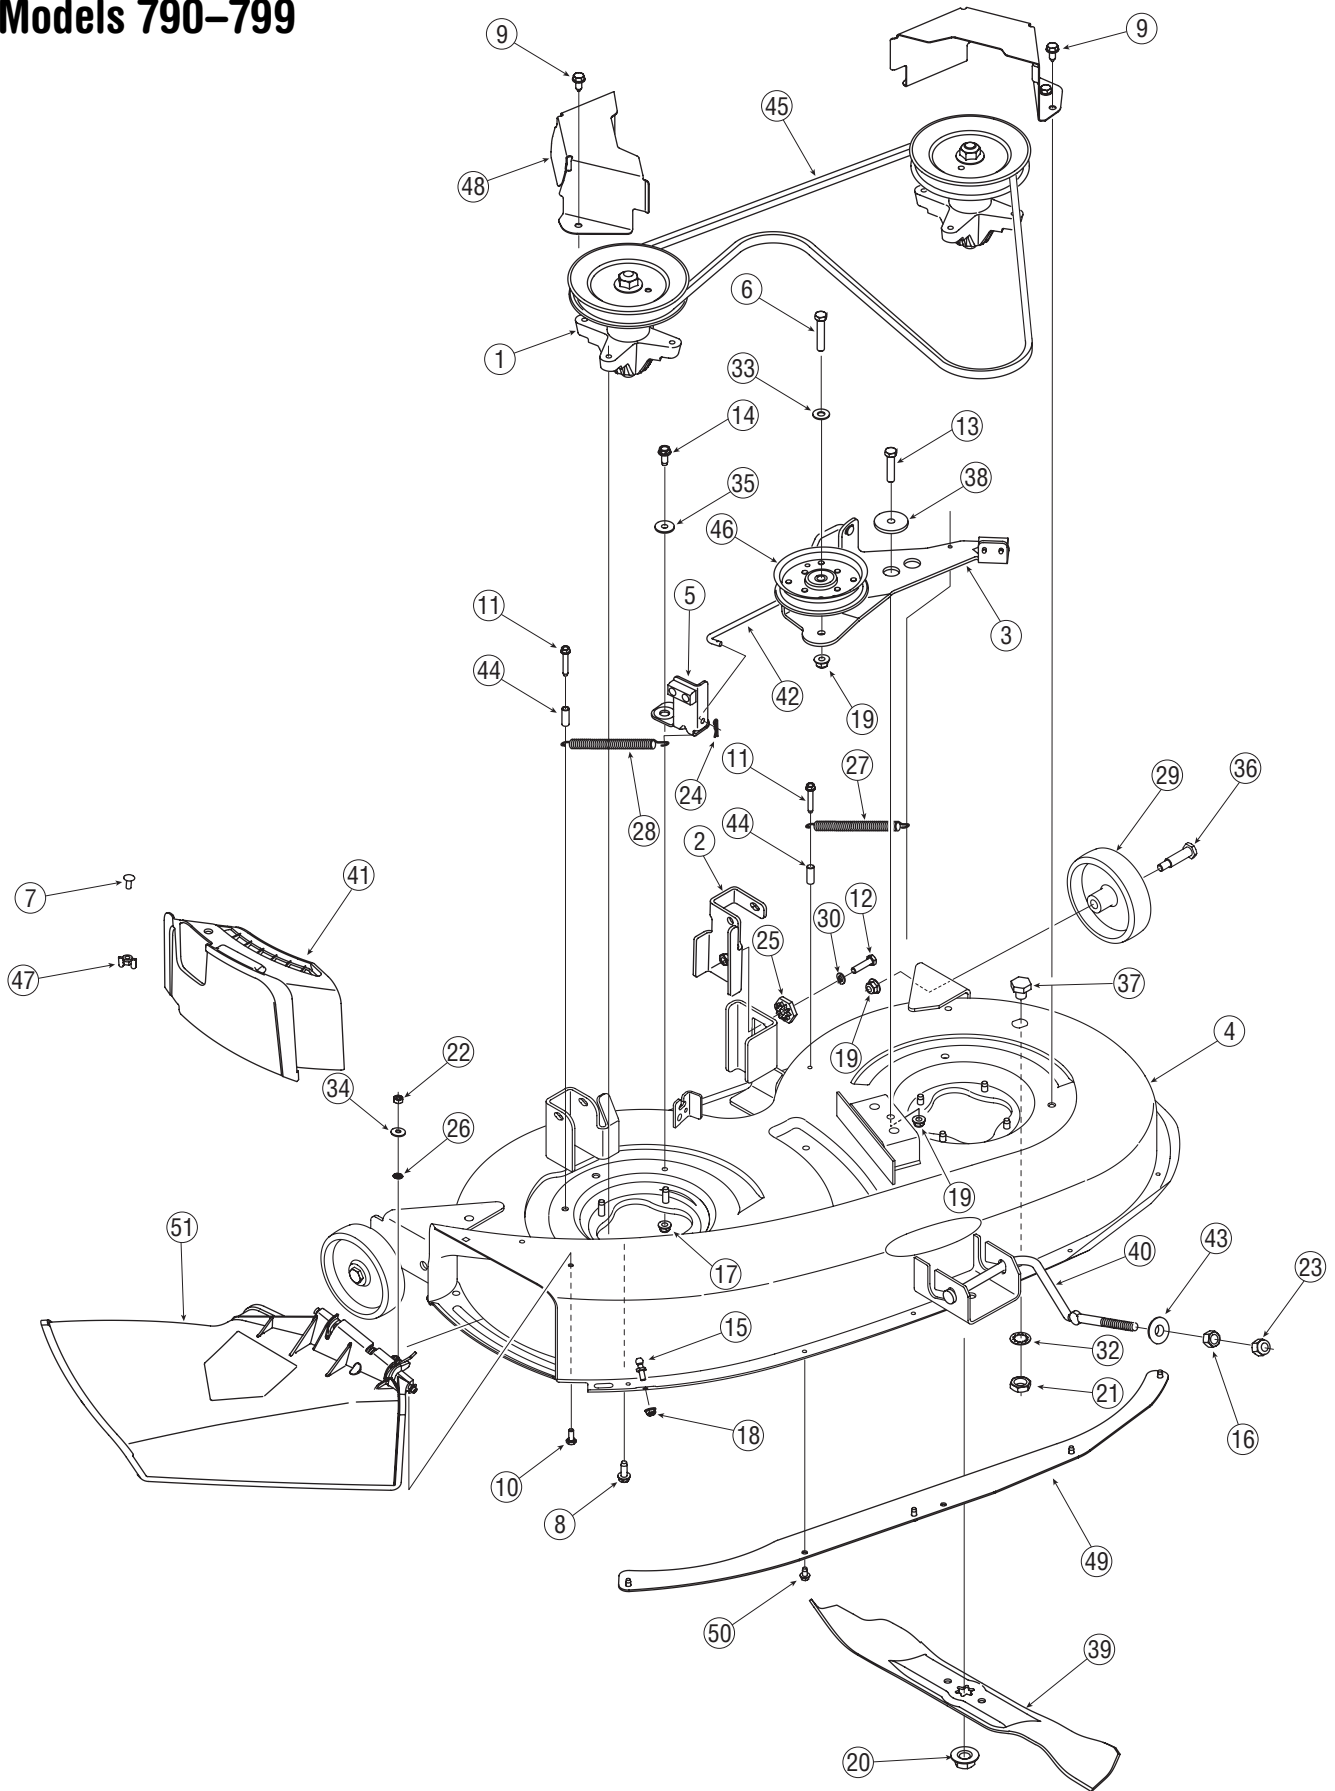

Models 790-799

Models 790–799

REF. NO.	PART NO.	DESCRIPTION
1	618-04197	Spindle Assembly, Pul, 5.75" Dia
2	683-0254B	Bracket Assembly, Deck, Hanger LH
3	683-04138	Brake Assembly, Deck
4	683-04161	Deck Shell, 38" (w/ Wheel Brackets)
	683-04166	Deck Shell, 38" (w/o Wheel Brackets)
5	683-04167	Brake Assembly, Deck
6	710-0347	Screw, 3/8-16, 1.75, Gr5
7	710-0134	Carriage Screw, , 1/4-20 x .62
8	710-0650	Screw, 5/16-18, 0.875
9	710-0726	Screw, 5/16-12, 0.750
10	710-0751	Screw, 1/4-20, .620, Gr5
11	710-0778	Screw, 1/4-20, 1.500
12	710-0817	Screw, 5/16-18, 1.250
13	710-3005	Screw, 3/8-16, 1.25, Gr5
14	710-3008	Screw, 5/16-18, .75, Gr5
15	711-04069	Pin, Grasscatcher, 1/4-20
16	712-0206	Nut, Hex, 1/2-13, Gr5
17	712-04063	Nut, Flange Lock, 5/16-18, GrF, Nylon
18	712-04064	Nut, Flange Lock, 1/4-20, GrF, Nylon
19	712-04065	Nut, Flange Lock, 3/8-16, GrF, Nylon
20	712-0417A	Nut, Flange, 5/8-18
21	712-0641	Nut, Hex, M16-1.5
22	712-3006	Nut, Hex, 1/4-20, Gr5
23	712-3083	Nut, Hex Lock, 1/2-13, Gr8, Nylon
24	714-0104	Pin, Cot, .072 Dia. x 1.13
25	717-04074	Gear, Deck Adjustment
26	726-0233	Nut, Push, .25 ID x .50 OD
27	732-0308A	Spring, Extension, .50 Dia. x 6.37
28	732-04287	Spring, Extension, .50 Dia. x 6.375
29	734-0973	Wheel, Deck 5.0 x 1.38
30	736-0119	Washer, Lock, 5/16
31	736-0187	Washer, Flat, .64 x 1.24 x .06
32	736-0225	Washer, Lock, 5/8, Internal Tooth
33	736-0267	Washer, Flat, .385 x .87 x .06
34	736-0270	Washer, Bell, .265 x .75 x .062
35	736-0289	Bushing, Shoulder, .320 ID x .135
36	738-0373	Screw, Shoulder, .498 x 1.53, 3/8-16
37	738-04146	Plug, Screw, M16 x 1.5
38	738-04162	Spacer, Shoulder, .8540 x .190
39	742-0610A	Blade, 19.38", Star 3-in-1
40	747-04322	Deck Rod, Front Adjustable
41	731-2363	Mulch Plug
42	747-04381	Control Rod, Brake
43	748-04069	Pivot Cup, Deck Lift
44	750-0566A	Spacer, .260 x .372 x 1.030
45	754-04062	Belt, V-Type
46	756-04129	Idler Pulley, 4.25" Dia.
47	712-3087	Wing Nut, 1/4-20
48	783-04602	Cover, Belt, 5.66 Dia.
49	783-1297	Deck Skirt
50	710-0599	Screw, 1/4-20, .500
51	731-1032B	Chute Assembly, Discharge

IMPORTANT: For a proper working machine, use Factory Approved Parts. **V-belts** are designed to engage and disengage safely. A substitute (non OEM) V-belt can be dangerous by not disengaging completely.

NOTE: Tractor features vary by model. *NOT* all parts listed above and pictured on the previous page are standard equipment.