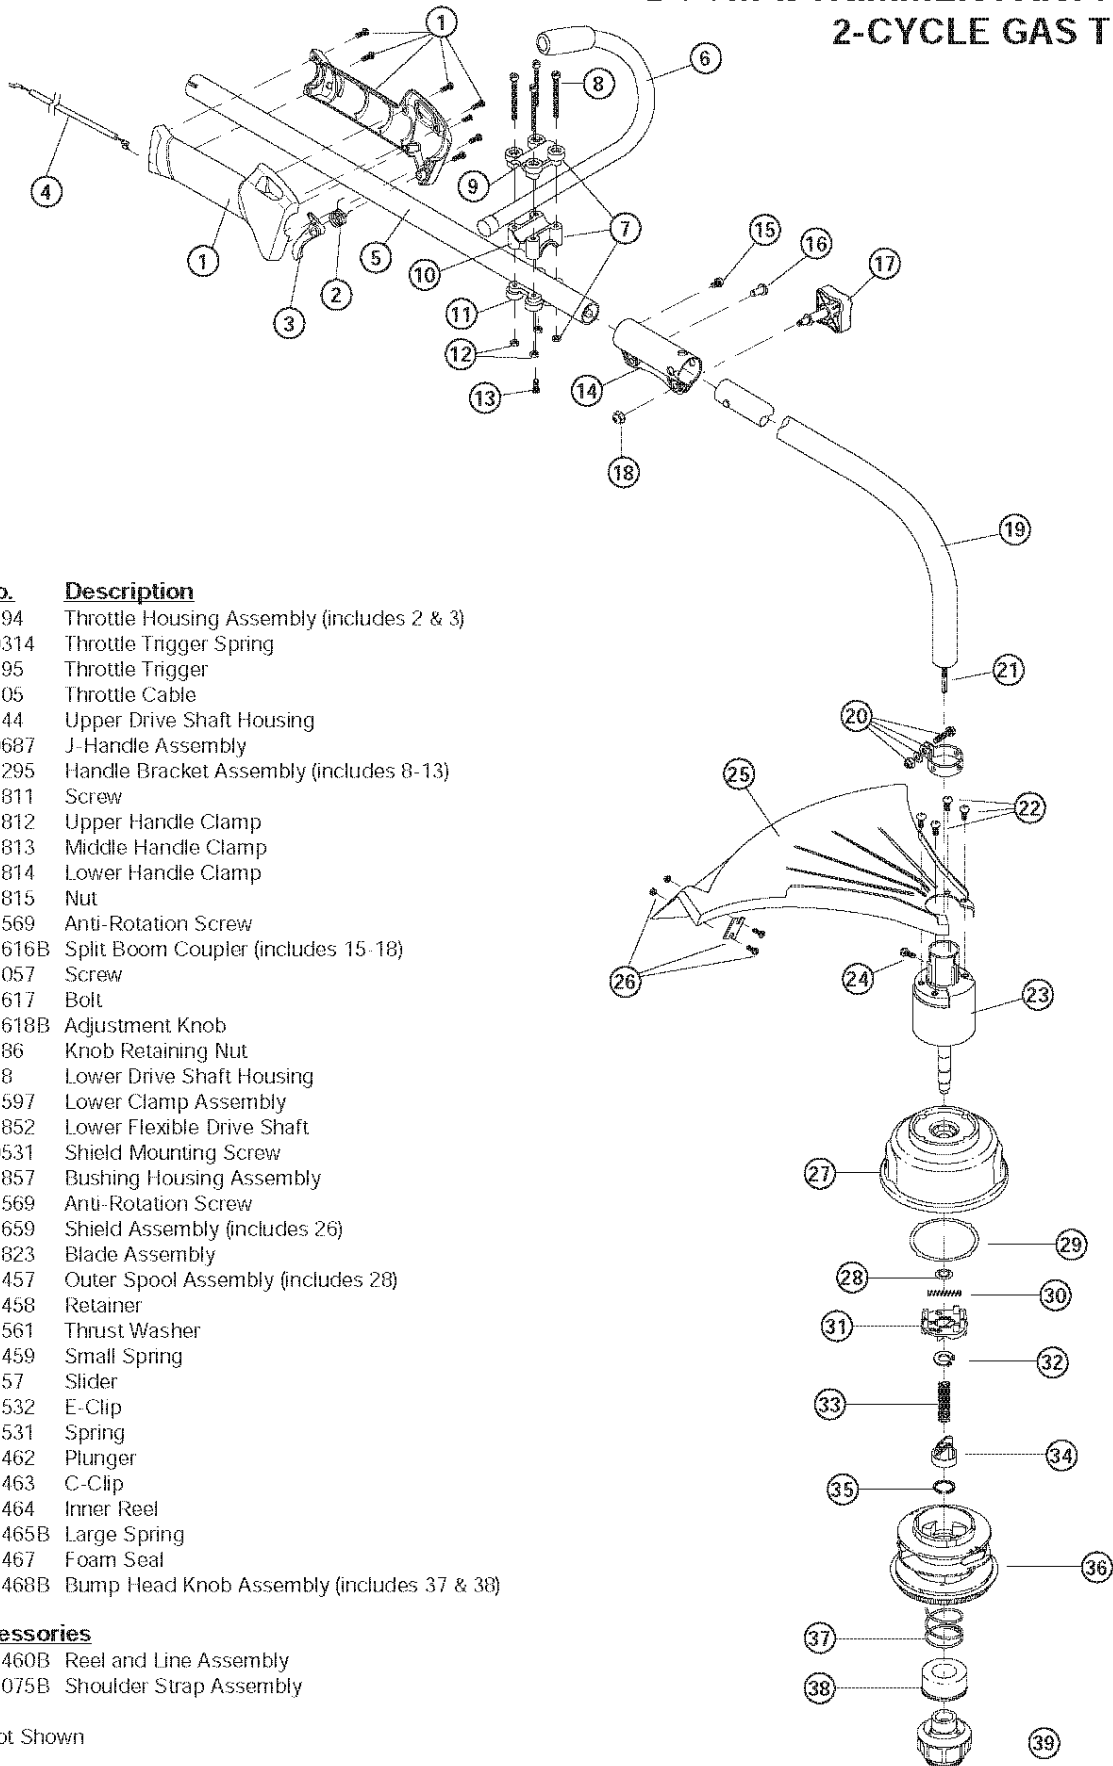

PARTS LIST

BOOM & TRIMMER PARTS - MT725 2-CYCLE GAS TRIMMER

Item	Part No.	Description
1	753-04294	Throttle Housing Assembly (includes 2 & 3)
2	791-610314	Throttle Trigger Spring
3	753-04295	Throttle Trigger
4	753-04405	Throttle Cable
5	753-04344	Upper Drive Shaft Housing
6	791-180687	J-Handle Assembly
7	791-683295	Handle Bracket Assembly (includes 8-13)
8	791-181811	Screw
9	791-181812	Upper Handle Clamp
10	791-181813	Middle Handle Clamp
11	791-181814	Lower Handle Clamp
12	791-181815	Nut
13	791-145569	Anti-Rotation Screw
14	791-181616B	Split Boom Coupler (includes 15-18)
15	791-182057	Screw
16	791-181617	Bolt
17	791-181618B	Adjustment Knob
18	753-04386	Knob Retaining Nut
19	753-1218	Lower Drive Shaft Housing
20	791-153597	Lower Clamp Assembly
21	791-181852	Lower Flexible Drive Shaft
22	791-180531	Shield Mounting Screw
23	791-181857	Bushing Housing Assembly
24	791-145569	Anti-Rotation Screw
25	791-181659	Shield Assembly (includes 26)
26	791-181823	Blade Assembly
27	791-181457	Outer Spool Assembly (includes 28)
28	791-181458	Retainer
29	791-181561	Thrust Washer
30	791-181459	Small Spring
31	753-04257	Slider
32	791-181532	E-Clip
33	791-181531	Spring
34	791-181462	Plunger
35	791-181463	C-Clip
36	791-181464	Inner Reel
37	791-181465B	Large Spring
38	791-181467	Foam Seal
39	791-181468B	Bump Head Knob Assembly (includes 37 & 38)

Optional Accessories

- 791-181460B Reel and Line Assembly
- 791-682075B Shoulder Strap Assembly

* Items Not Shown