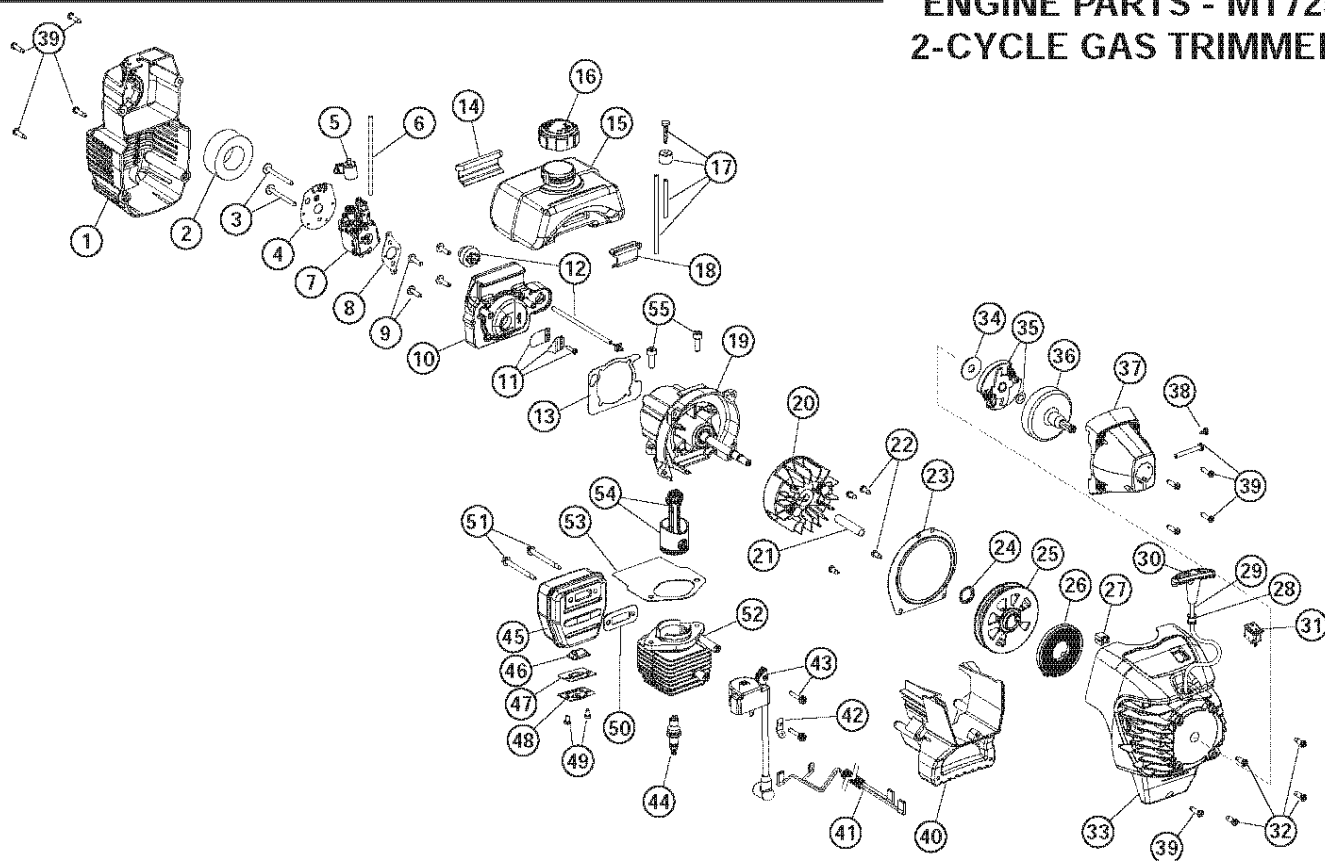

## ENGINE PARTS - MT725 2-CYCLE GAS TRIMMER

Item	Part No.	Description
1	753-04810	Air Cleaner Cover Assembly (includes 2 & 39)
2	791-180350B	Air Cleaner Filter
3	791-180351	Carburetor Mounting Screw Assembly
5	753-04419	Choke Plate
5	753-04227	Choke Lever
6	791-181086	Fuel Return Line
7	753-04331	Carburetor Assembly (includes 8 & 17)
8	791-610675	Carburetor Gasket
9	791-181860	Carb Mount Screw
10	753-1196	Carb Mount Assembly (includes 9, 11 & 13)
11	791-684451	Reed Assembly
12	791-683974B	Primer and Hose Assembly
13	753-1208	Carburetor Mount Gasket
14	791-612134	Rear Mounting Pad
15	753-04311	Fuel Tank Assembly (includes 6, 16 & 17)
16	791-182612	Fuel Cap Assembly
17	753-04233	Fuel Line Assembly
18	791-145308	Front Mounting Pad
19	753-04470	Crank Case Service Assembly (includes 9)
20	791-182736	Flywheel Assembly
21	791-181065	Spacer
22	753-1202	Pressure Plate Screw
23	753-04705	Pressure Plate
24	753-04288	Pulley Retainer
25	753-04823	Recoil Pulley Assembly
26	753-04286	Recoil Spring
27	753-04824	Rope Guide Retainer
28	791-611061	Rope Guide
29	791-613103	Rope
30	791-181079	Pull Handle
31	791-182673	Switch
32	791-181862	Housing Screw
33	753-04905	Starter Housing Assembly (includes 22-32 & 39)