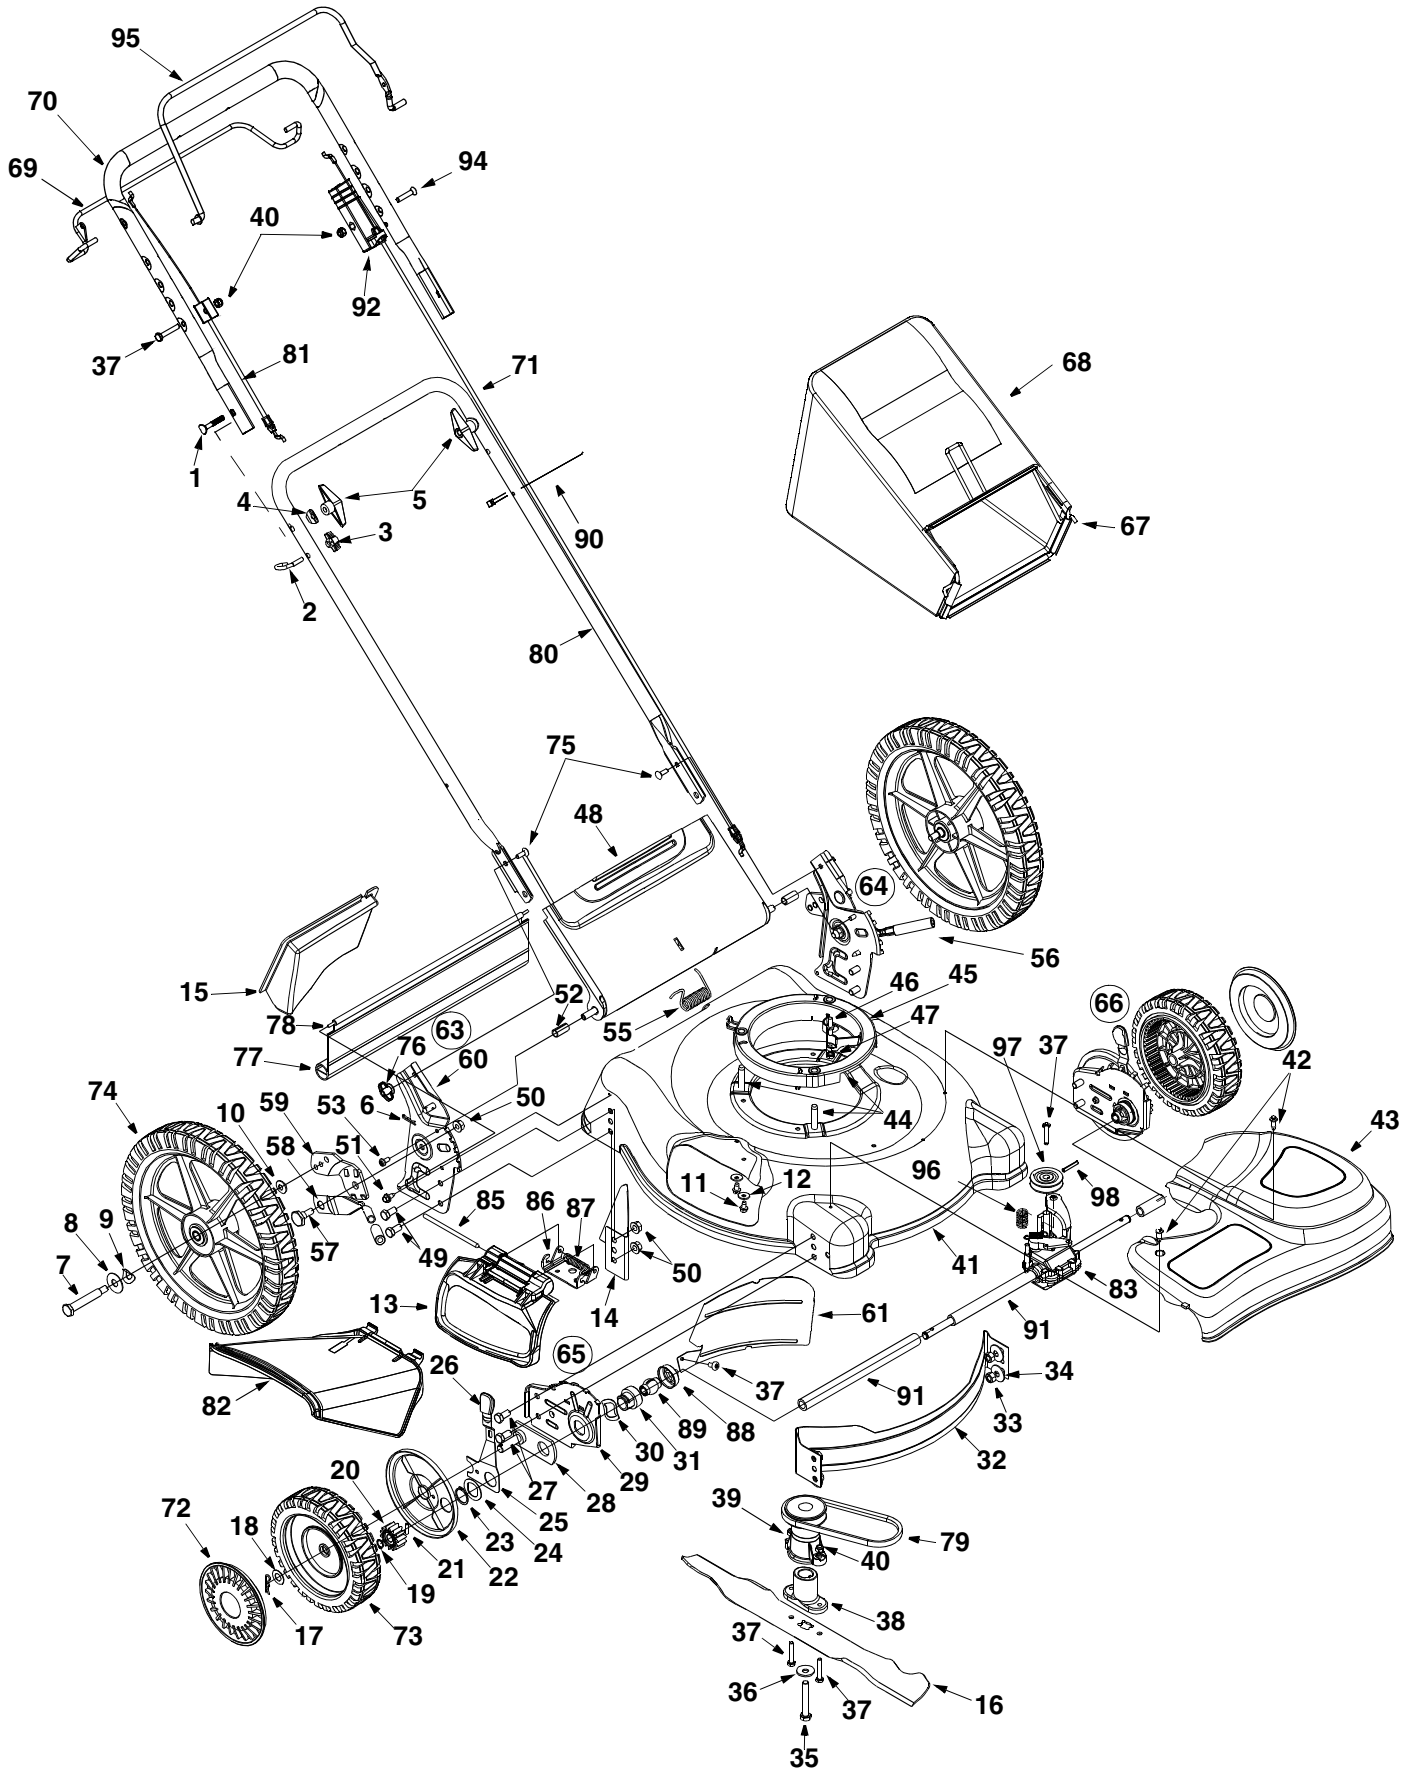

Model 565

Model 565

| Ref. No. | Part No. | Description |
|----------|-----------|------------------------------------|
| 1. | 710-1174 | Carriage Bolt |
| 2. | 710-1205 | Rope Guide |
| 3. | 720-0279 | Wing Nut |
| 4. | 736-0451 | Saddle Washer |
| 5. | 720-0284 | Handle Knob |
| 6. | 714-0104 | Hairpin Clip |
| 7. | 738-0481A | Shoulder Screw |
| 8. | 736-0272 | Flat Washer .510 I.D. x 1.00 O.D. |
| 9. | 736-0182 | Spring Wash. .500 I.D. x 1.00 O.D. |
| 10. | 736-0105 | Bell Washer .375 I.D. x .870 O.D. |
| 11. | 710-0599 | Tapp Screw 1/4-20 x .500 |
| 12. | 736-0270 | Bell Wash. .265 I.D. x .75 O.D. |
| 13. | 682-7000 | Mulching Plug (Hinged) |
| 14. | 782-5004 | Rear Baffle RH |
| 15. | 782-5007A | Mulching Plug |
| 16. | 742-0741 | Mulching Blade w/Star |
| 17. | 714-0101 | Hairpin Clip |
| 18. | 736-3013 | Flat Washer |
| 19. | 716-0865 | Snap Ring |
| 20. | 717-1762 | Gear 14T RH |
| | 717-1761 | Gear 14T LH† |
| 21. | 715-0221 | Dowel Pin |
| 22. | 782-7551 | Wheel Dust Cap |
| 23. | 716-0102 | Snap Ring |
| 24. | 736-0474 | Washer DD 1.5" O.D. |
| 25. | 687-02018 | Front Lever Complete RH |
| | 687-02017 | Front Lever Complete LH† |
| 26. | 720-0426 | Knob |
| 27. | 710-0216 | Hex Screw |
| 28. | 682-0509 | Pivot Plate Assembly |
| 29. | 782-0511A | Height Adj. Plate LH† |
| | 782-0512B | Height Adj. Plate RH |
| 30. | 736-0447 | Wave Washer |
| 31. | 748-0355 | Bearing Support |
| 32. | 782-5002 | Front Baffle |
| 33. | 712-0798 | Hex Nut |
| 34. | 736-0331 | Bell Washer |
| 35. | 710-1257 | Hex Bolt |
| 36. | 736-0452 | Bell Washer |
| 37. | 710-0606 | Hex Screw 1/4-20 x 1.5" |
| 38. | 748-0411 | Blade Adapter |
| 39. | 756-1146A | Drive Pulley |
| 40. | 712-0324 | Hex Lock Nut |
| 41. | 782-0082A | Rear Discharge Deck 21" |
| 42. | 710-1650 | Shld. Screw |
| 43. | 731-2600 | Transmission Cover, Yellow |
| 44. | 710-1008 | TT Screw |
| 45. | 631-0075B | Engine Spacer Assembly |
| 46. | 711-1293 | Belt Keeper Pin |
| 47. | 712-0271 | Hex Nut 1/4-20 |
| 48. | 782-7599B | Grassbag Door |
| 49. | 710-0216 | Hex Hd. Cap Scr. 3/8-16 |