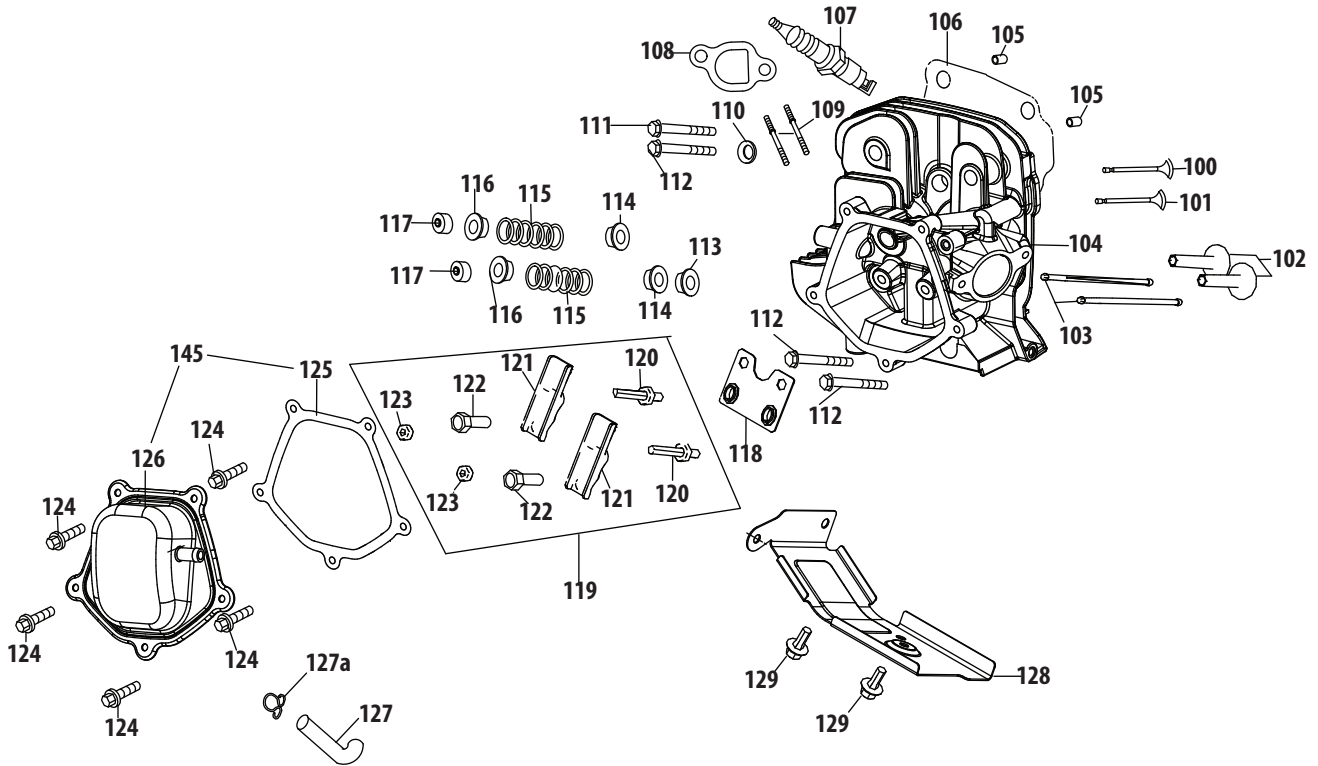

490-SUA Cylinder Head

490-SUA Cylinder Head

Ref.	Part Number	Description	Ref.	Part Number	Description
100	951-11337	Valve Kit	120	710-04962	Bolt, Pivot
101	951-11337	Valve Kit	121	951-11966	Rocker Arm
102	951-11962	Tappet	122	751-11123	Adjusting Nut ,Valve
103	951-11335	Push Rod Kit	123	751-11124	Nut, Pivot Locking
104	951-12592	Cylinder Head Kit (Incl.106,111-113,125)	124	710-05054	Valve Cover Bolt
105	715-04097	Dowel Pin 12x20	125	951-11967	Valve Cover Gasket
106	951-12094	Gasket, Cylinder Head	126	951-11220	Valve Cover
107	951-10292	Spark Plug/F6Rtc	127	951-11221	Breather Hose
108	951-11212	Exhaust Pipe Gasket	127a	726-04101	Breather Hose Clamp
109	710-04964	Stud M8x48.5	128	951-11317	Air Shield
109	951-11207	Muffler Stud Assembly	129	710-04915	Bolt M6x12
110	736-04478	Dish Flexibility Washer	145	951-11333	Valve Cover Kit
111	710-05407	Bolt M10x1.25x65		952Z490-SUA	Complete Engine
112	710-05053	Bolt M10x1.25x87		951-11363	Gasket Kit - External (Incl.79,108,125,132-134)
113	951-11964	Intake Valve Seal		951-11362	Gasket Kit - Complete (Incl.53,60,65,79,81,106,108, 125,132-134)
114	951-12077	Valve Spring Retainer		951-11361A	Cylinder Head Ass'y (Incl.100,101,104,106,108,109, 111-118,120-123,125,130-133)
115	951-12078	Valve Spring			
116	951-12080	Retainer, Ex.Valve Spring			
117	951-12081	Adjuster, Exh Valve			
118	951-11965	Push Rod Guide			
119	951-11981	Rocker Arm Assembly