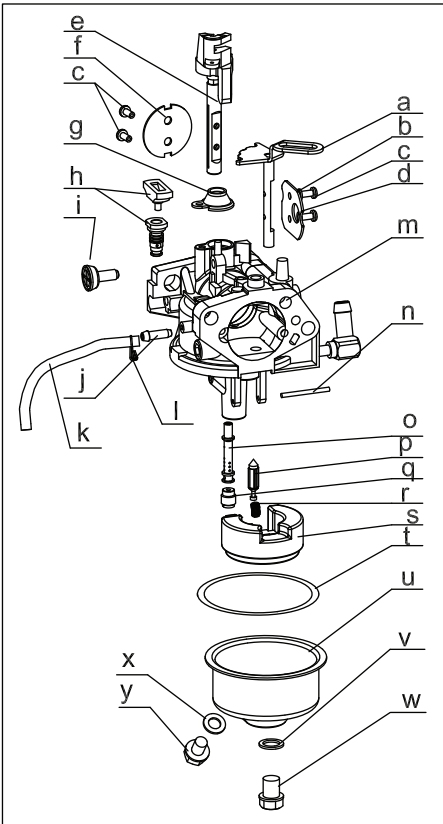

490-SUA Carburetor

Ref.	Part Number	Description
130	710-05392	Stud M6-8x100
131	710-05056	Stud M6-8x118
132	951-11315	Carburetor Insulator Gasket
133	951-11353	Carburetor Insulator
134	951-11354	Carburetor Gasket
135	951-11352A	Carburetor Assembly
136	951-10639A	Primer Assembly
137	951-11824	Primer Bulb
139	951-11304	Heater Box
140	951-11192	Choke Control
141	736-04477	Lock Washer
142	712-04212	Nut M6
a	N/A	Choke Shaft
b	N/A	Lock Washer
c	N/A	Screw M3x5
d	N/A	Choke Plate
e	N/A	Throttle Shaft
f	N/A	Throttle Plate
g	N/A	Lock Plate
h	N/A	Idle Jet Assembly

Ref.	Part Number	Description
i	N/A	Idle Speed Adjusting Screw
j	N/A	Mixture Screw
k	751-11991	Primer Hose
l	951-11906	Hose Clamp
m	N/A	Carburetor Body
n	N/A	Float Pin
o	N/A	Emulsion Tube
p	N/A	Needle Valve
q	N/A	Main Jet
r	N/A	Needle Valve Spring
s	N/A	Float
t	951-11970	Fuel Bowl Gasket
u	N/A	Fuel Bowl
v	951-11348	Fuel Bowl Gasket
w	710-04945	Fuel Bowl Mounting Bolt
x	951-11349	Fuel Drain Plug Gasket
y	710-04938	Fuel Drain Plug
	951-11355A	Carburetor Kit - Major (Incl.g,h,l,n,o,p,q,r,s,t,v,x)

490-SUA Crankcase

Ref.	Part Number	Description
41	951-11951	Connecting Rod Assembly
42	951-12092	Piston
43	951-11953	Piston Pin Snap Ring
44	951-11954	Piston Pin
45	951-12593	Piston Ring Set
49	951-11956	Governor Gear/Shaft Assembly
50	951-11373	Radial Ball Bearing, 6202-P6
51	736-04453	Washer 8x20x0.8
52	714-04077	Cotter Pin
53	951-11958	Governor Seal
54	951-11365	Governor Arm Shaft
55	951-11358	Crankshaft Kit (Incl.50,55,56,65,81)
56	951-10307	Woodruff Key
57	715-04102	Dowel Pin 9x12
58	715-04092	Dowel Pin 7x14
59	951-11959	Camshaft Assy.
60	951-11376	Crankcase Cover Gasket
61	736-04476	Washer 16x24x0.5
62	951-11960	O-Ring 16x3
63	951-11345	Oil Filler Plug Assembly
64	951-11340	Crankcase Cover Kit (Incl.50,60,61,64-68)
65	951-11375	Oil Seal, 30x46x8
66	710-04971	Bolt M8x38
67	710-04972	Bolt M8x45