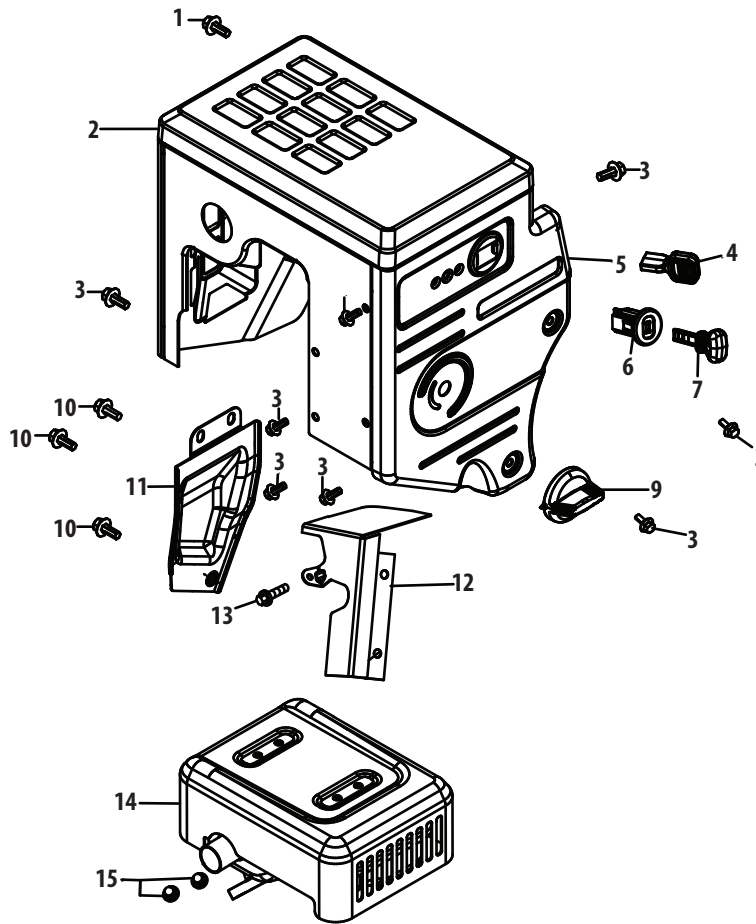

490-SUA Muffler & Controls

Ref.	Part Number	Description
1	710-04915	Bolt M6x12
2	951-11339	Muffler Shield
3	710-04915	Bolt M6x12
4	951-10757	Throttle Control Knob
5	951-11595	Control Panel
6	951-10637	Key Switch Base
7	731-05632	Key
9	951-11302	Choke Knob
10	710-04914	Bolt M6x10
11	951-11181	Exhaust Pipe Shield
12	951-11321	Carb Isolator Bracket
13	710-04968	Bolt M6x16
14	951-11338	Muffler Assembly
15	712-04219	Nut, M8

490-SUA Carburetor

Ref.	Part Number	Description
130	710-05392	Stud M6-8x100
131	710-05056	Stud M6-8x118
132	951-11315	Carburetor Insulator Gasket
133	951-11353	Carburetor Insulator
134	951-11354	Carburetor Gasket
135	951-11352A	Carburetor Assembly
136	951-10639A	Primer Assembly
137	951-11824	Primer Bulb
139	951-11304	Heater Box
140	951-11192	Choke Control
141	736-04477	Lock Washer
142	712-04212	Nut M6
a	N/A	Choke Shaft
b	N/A	Lock Washer
c	N/A	Screw M3x5
d	N/A	Choke Plate
e	N/A	Throttle Shaft
f	N/A	Throttle Plate
g	N/A	Lock Plate
h	N/A	Idle Jet Assembly

Ref.	Part Number	Description
i	N/A	Idle Speed Adjusting Screw
j	N/A	Mixture Screw
k	751-11991	Primer Hose
l	951-11906	Hose Clamp
m	N/A	Carburetor Body
n	N/A	Float Pin
o	N/A	Emulsion Tube
p	N/A	Needle Valve
q	N/A	Main Jet
r	N/A	Needle Valve Spring
s	N/A	Float
t	951-11970	Fuel Bowl Gasket
u	N/A	Fuel Bowl
v	951-11348	Fuel Bowl Gasket
w	710-04945	Fuel Bowl Mounting Bolt
x	951-11349	Fuel Drain Plug Gasket
y	710-04938	Fuel Drain Plug
	951-11355A	Carburetor Kit - Major (Incl.g,h,l,n,o,p,q,r,s,t,v,x)