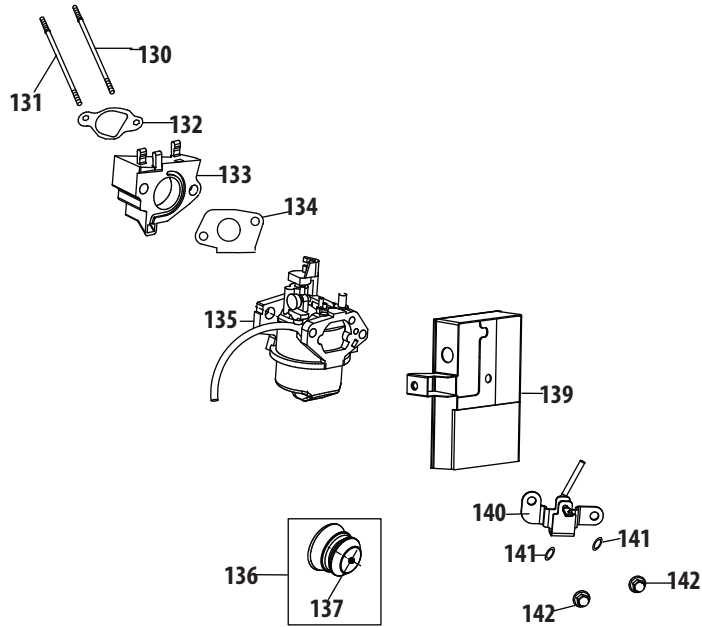

490-SUA Carburetor

Ref.	Part Number	Description
130	710-05392	Stud M6-8x100
131	710-05056	Stud M6-8x118
132	951-11315	Carburetor Insulator Gasket
133	951-11353	Carburetor Insulator
134	951-11354	Carburetor Gasket
135	951-11352A	Carburetor Assembly
136	951-10639A	Primer Assembly
137	951-11824	Primer Bulb
139	951-11304	Heater Box
140	951-11192	Choke Control
141	736-04477	Lock Washer
142	712-04212	Nut M6
a	N/A	Choke Shaft
b	N/A	Lock Washer
c	N/A	Screw M3x5
d	N/A	Choke Plate
e	N/A	Throttle Shaft
f	N/A	Throttle Plate
g	N/A	Lock Plate
h	N/A	Idle Jet Assembly

Ref.	Part Number	Description
i	N/A	Idle Speed Adjusting Screw
j	N/A	Mixture Screw
k	751-11991	Primer Hose
l	951-11906	Hose Clamp
m	N/A	Carburetor Body
n	N/A	Float Pin
o	N/A	Emulsion Tube
p	N/A	Needle Valve
q	N/A	Main Jet
r	N/A	Needle Valve Spring
s	N/A	Float
t	951-11970	Fuel Bowl Gasket
u	N/A	Fuel Bowl
v	951-11348	Fuel Bowl Gasket
w	710-04945	Fuel Bowl Mounting Bolt
x	951-11349	Fuel Drain Plug Gasket
y	710-04938	Fuel Drain Plug
	951-11355A	Carburetor Kit - Major (Incl.g,h,l,n,o,p,q,r,s,t,v,x)

490-SUA Crankcase

Ref.	Part Number	Description
41	951-11951	Connecting Rod Assembly
42	951-12092	Piston
43	951-11953	Piston Pin Snap Ring
44	951-11954	Piston Pin
45	951-12593	Piston Ring Set
49	951-11956	Governor Gear/Shaft Assembly
50	951-11373	Radial Ball Bearing, 6202-P6
51	736-04453	Washer 8x20x0.8
52	714-04077	Cotter Pin
53	951-11958	Governor Seal
54	951-11365	Governor Arm Shaft
55	951-11358	Crankshaft Kit (Incl.50,55,56,65,81)
56	951-10307	Woodruff Key
57	715-04102	Dowel Pin 9x12
58	715-04092	Dowel Pin 7x14
59	951-11959	Camshaft Assy.
60	951-11376	Crankcase Cover Gasket
61	736-04476	Washer 16x24x0.5
62	951-11960	O-Ring 16x3
63	951-11345	Oil Filler Plug Assembly
64	951-11340	Crankcase Cover Kit (Incl.50,60,61,64-68)
65	951-11375	Oil Seal, 30x46x8
66	710-04971	Bolt M8x38
67	710-04972	Bolt M8x45