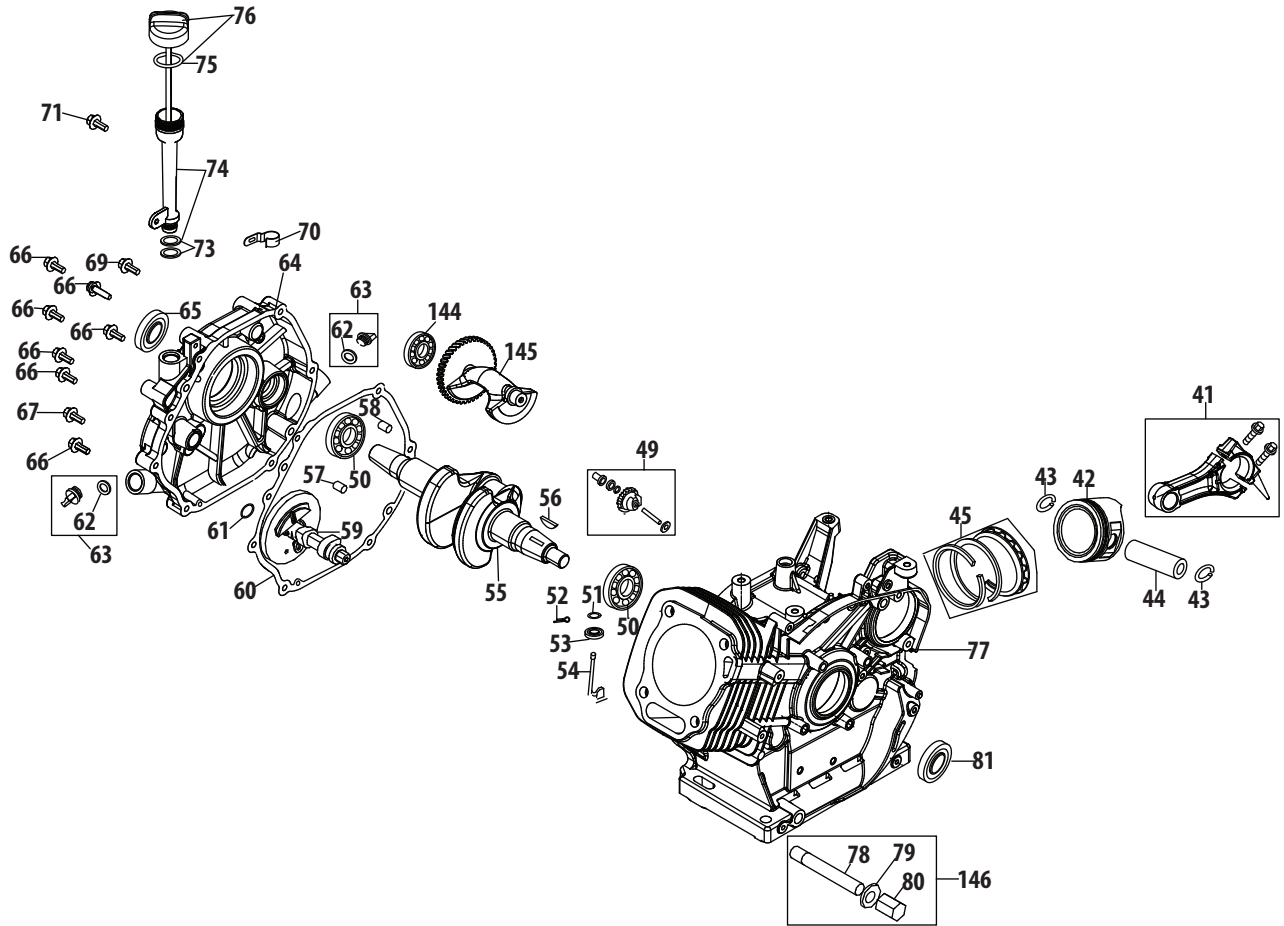

490-SUA Crankcase

Ref.	Part Number	Description
41	951-11951	Connecting Rod Assembly
42	951-12092	Piston
43	951-11953	Piston Pin Snap Ring
44	951-11954	Piston Pin
45	951-12593	Piston Ring Set
49	951-11956	Governor Gear/Shaft Assembly
50	951-11373	Radial Ball Bearing, 6202-P6
51	736-04453	Washer 8x20x0.8
52	714-04077	Cotter Pin
53	951-11958	Governor Seal
54	951-11365	Governor Arm Shaft
55	951-11358	Crankshaft Kit (Incl.50,55,56,65,81)
56	951-10307	Woodruff Key
57	715-04102	Dowel Pin 9x12
58	715-04092	Dowel Pin 7x14
59	951-11959	Camshaft Assy.
60	951-11376	Crankcase Cover Gasket
61	736-04476	Washer 16x24x0.5
62	951-11960	O-Ring 16x3
63	951-11345	Oil Filler Plug Assembly
64	951-11340	Crankcase Cover Kit (Incl.50,60,61,64-68)
65	951-11375	Oil Seal, 30x46x8
66	710-04971	Bolt M8x38
67	710-04972	Bolt M8x45

Ref.	Part Number	Description
68	710-05052	Bolt M8x35
69	710-04968	Bolt M6x16
70	951-11320	Dipstick Clamp
71	710-04966	Bolt M6x8
73	951-11381	Oil Fill Tube O-Ring
74	951-11972	Oil Fill Tube Assembly
75	951-11904	Dipstick O-Ring
76	951-11971A	Dipstick Assembly
77	951-11359A	Crankcase Kit (Incl.50,53,77,81)
78	951-11350	Oil Drain Pipe Assy.
79	736-04440	Washer 10x16x1.5
80	710-04906	Oil Drain Plug
81	951-11499	Oil Seal 35x52x7
143	951-12095	Balance Shaft Assembly
144	951-11969	Bearing, 6207-P6
146	951-10641	Oil Drain Assembly
	952Z490-SUA	Complete Engine
	951-11362	Gasket Kit - Complete (Incl.53,60,65,79,81,106, 108,125,132-134)
	951-11360A	Short Block Assembly (Incl.41-45,49-61,63-68,77-81, 102,105,106,108,111,112, 125,132,133,143)