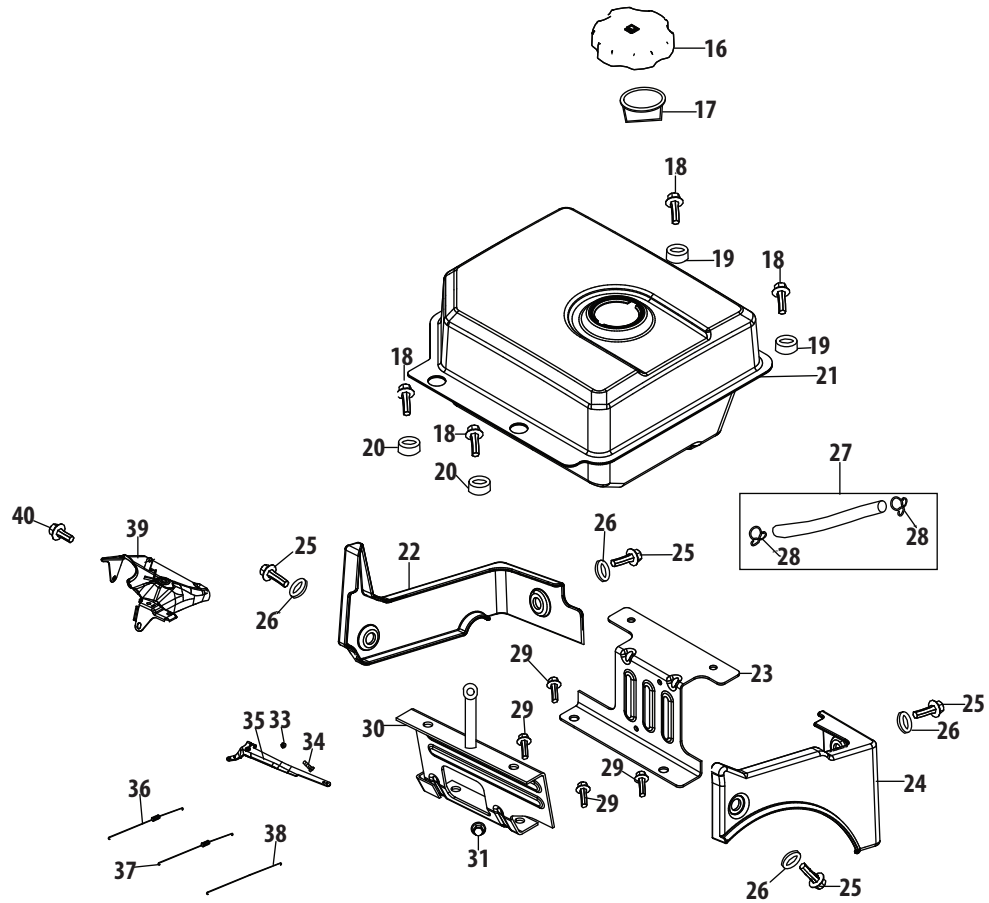

490-SUA Fuel Tank & Mounting

Ref.	Part Number	Description
16	951-12532	Fuel Cap Assembly
17	951-11933	Fuel Level Indicator
18	710-04970	Bolt M8×20
19	750-05312	Bush , Gas Tank
20	750-05313	Bush , Gas Tank
21	951-11201	Fuel Tank Assembly
22	951-11319	Left Trim Plate
23	951-11318	Rear Mainting Bracket Assy.
24	951-11351	Right Trim Plate
25	710-04968	Bolt M6×16
26	736-04452	Bush
27	951-11336	Fuel Line Kit

Ref.	Part Number	Description
28	951-11700	Fuel Hose Clamp
29	710-04921	Bolt M8×14
30	951-11182	Gas Tank Support Bracket
31	712-04219	Nut M8
33	712-04212	Nut M6
34	710-04908	Governor Arm Bolt
35	951-11307	Governor Arm
36	951-11306	Governor Spring
37	951-11203	Throttle Linkage Spring
38	951-11309	Throttle Linkage
39	951-11311	Primer Bracket
40	710-04915	Bolt M6×12