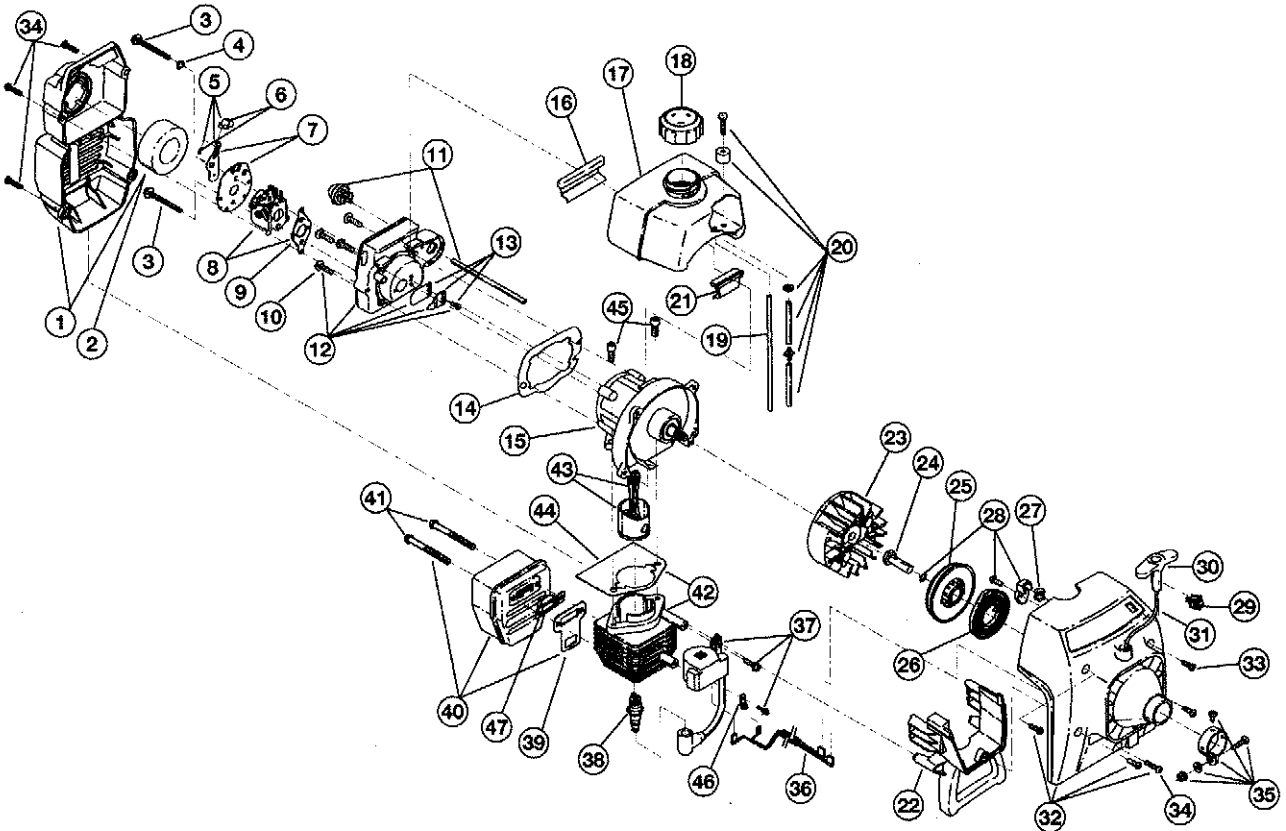

ENGINE PARTS - MODEL 700rVP

2-CYCLE GAS TRIMMER

PPN - 41CD7VPG034

Item	Part No.	Description	Item	Part No.	Description
1	791-182059	Air Cleaner/Muffler Cover Assembly (includes 2 & 34)	28	791-181889	Pulley Retainer Assembly
2	791-180350	Air Cleaner Filter	29	753-04241	Switch Assembly (includes 36)
3	791-180351	Carburetor Mounting Screw Assembly	30	791-181079	Pull Handle
4	791-180226	Wavey Washer	31	791-613103	Rope
5	791-182060	Choke Lever Assembly (includes 6)	32	753-04300	Starter Housing Assembly (includes 25-31, 33 & 34)
6	791-182061	Choke Knob and Screw	33	791-181862	Housing Screw
7	791-182162	Choke Lever and Plate (includes 4 & 5)	34	791-181345	Cover Screw
8	753-04320	Carburetor Assembly (includes 9 & 20)	35	791-153597	Upper Clamp Assembly
9	791-610675	Carburetor Gasket	36	753-04242	Wire Lead
10	791-181860	Carb Mount Screw	37	753-04324	Module Assembly
11	791-181558	Primer and Hose Assembly	38	791-610311	Spark Plug
12	753-1196	Carb Mount Assembly (includes 10, 13 & 14)	39	753-04159	Exhaust Gasket
13	791-684451	Reed Assembly	40	791-182066	Muffler Assembly (includes 39, 41 & 47)
14	753-1208	Carburetor Mount Gasket	41	791-147575	Muffler Mounting Bolt Assembly
15	753-04321	Crank Case Service Assembly (includes 10)	42	753-04323	Cylinder Assembly (includes 44 & 45)
16	791-612134	Rear Mounting Pad	43	753-1207	Piston and Rod Assembly
17	791-181152	Fuel Tank Assembly (includes 18-20)	44	753-1197	Cylinder Gasket
18	791-182438	Fuel Cap Assembly	45	791-182723	Cylinder Bolt
19	791-181168	Fuel Return Line	46	791-611063	Ground Tab
20	791-682039	Fuel Line Assembly	47	791-182747	Spark Arrestor
21	791-145308	Front Mounting Pad	*	753-04134	Engine Gasket Kit
22	791-182064	Shroud Extension and Stand	*	791-180602	O.E.M. Carburetor Repair Kit (Walbro)
23	791-182736	Flywheel Assembly	*	791-181069	Gasket Diaphragm Repair Kit (Walbro)
24	791-610303	Square Nut Drive	*	753-1209	Piston Ring
25	753-04232	Recoil Pulley Assembly (includes 28)	*	753-04322	Short Block Assembly (includes 15, 23-24, 38, 42-45)
26	791-613102	Recoil Spring			
27	791-611061	Rope Guide			

* Items Not Shown