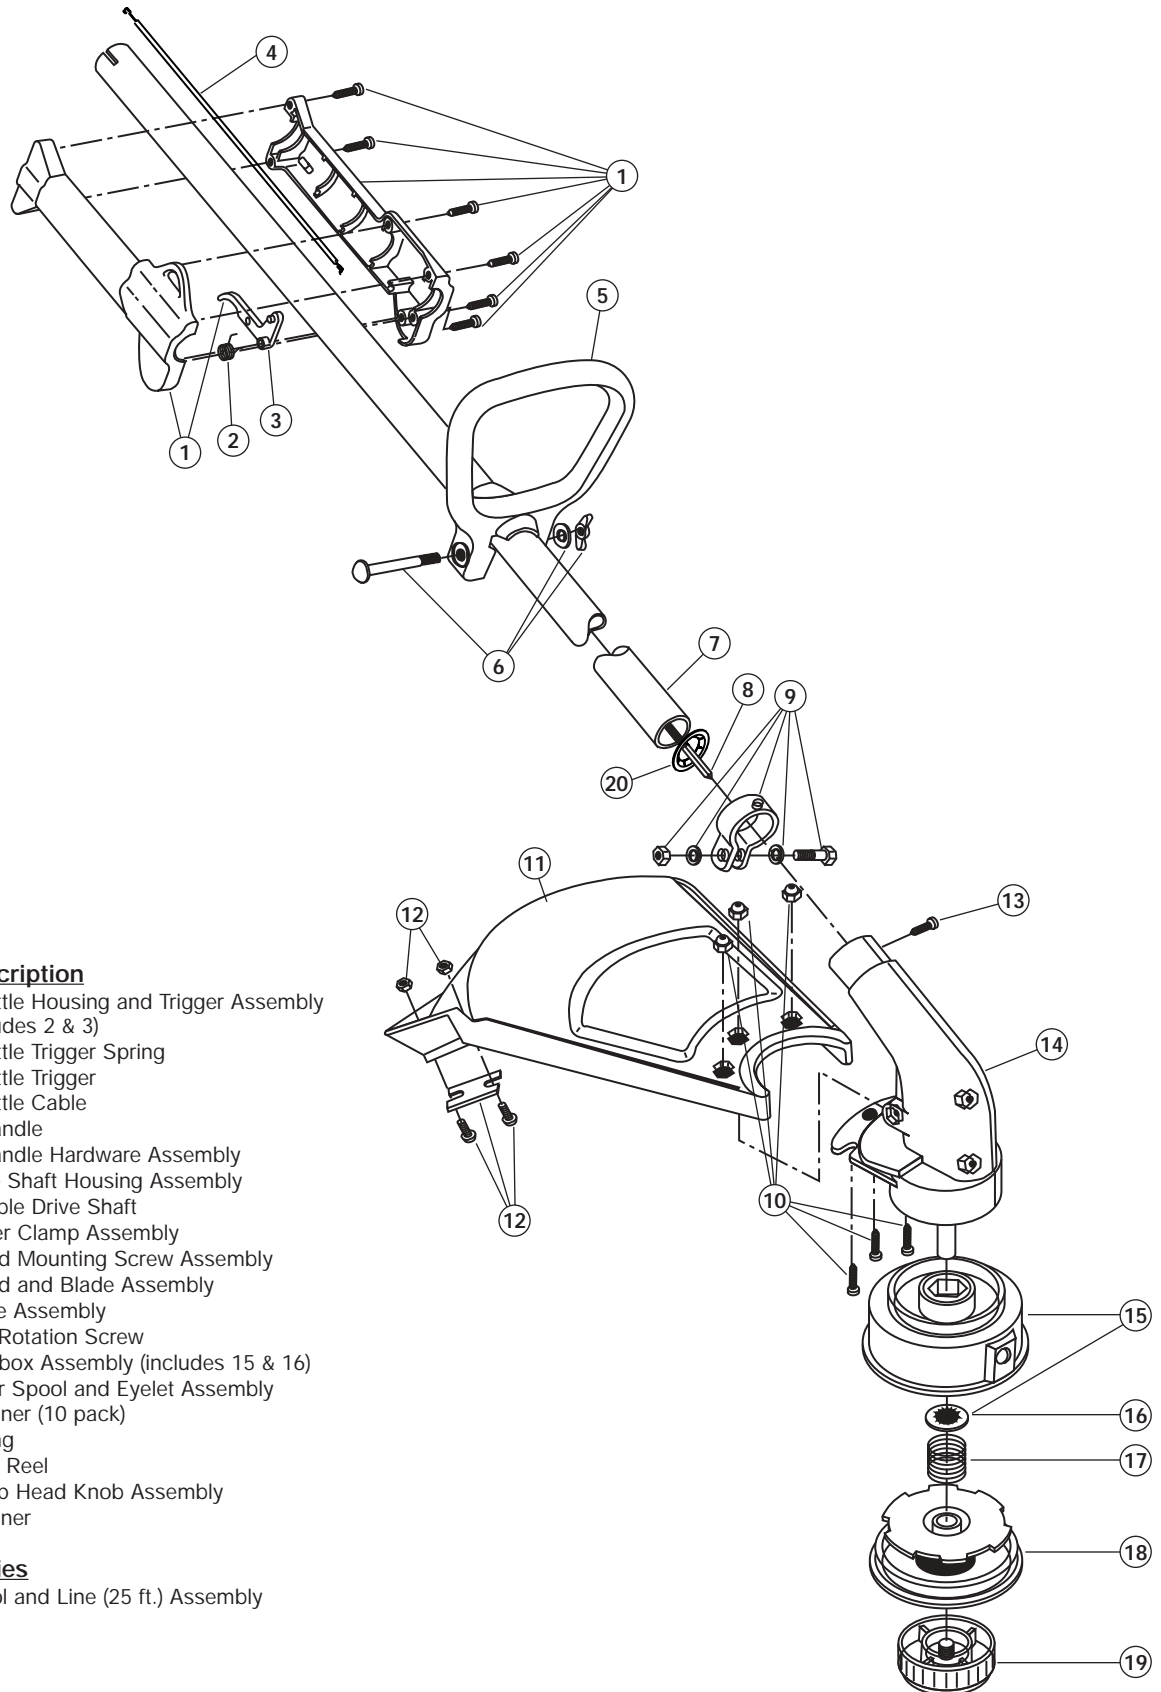

BOOM & TRIMMER PARTS - RYOBI BL150

2-CYCLE GAS TRIMMER

PPN 41CD150G163

Item	Part No.	Description
1	753-04279	Throttle Housing and Trigger Assembly (includes 2 & 3)
2	791-610314	Throttle Trigger Spring
3	791-180975	Throttle Trigger
4	791-182068	Throttle Cable
5	791-153064	D-Handle
6	791-153317	D-Handle Hardware Assembly
7	753-04330	Drive Shaft Housing Assembly
8	753-04251	Flexible Drive Shaft
9	791-153597	Lower Clamp Assembly
10	791-180547	Guard Mounting Screw Assembly
11	791-180548	Guard and Blade Assembly
12	791-180553	Blade Assembly
13	791-145569	Anti-Rotation Screw
14	791-180549	Gearbox Assembly (includes 15 & 16)
15	791-153619	Outer Spool and Eyelet Assembly
16	791-610660	Retainer (10 pack)
17	791-610317	Spring
18	753-1155	Inner Reel
19	791-153066	Bump Head Knob Assembly
20	753-04363	Retainer

Optional Accessories

* 791-153577 Spool and Line (25 ft.) Assembly

* Items Not Shown