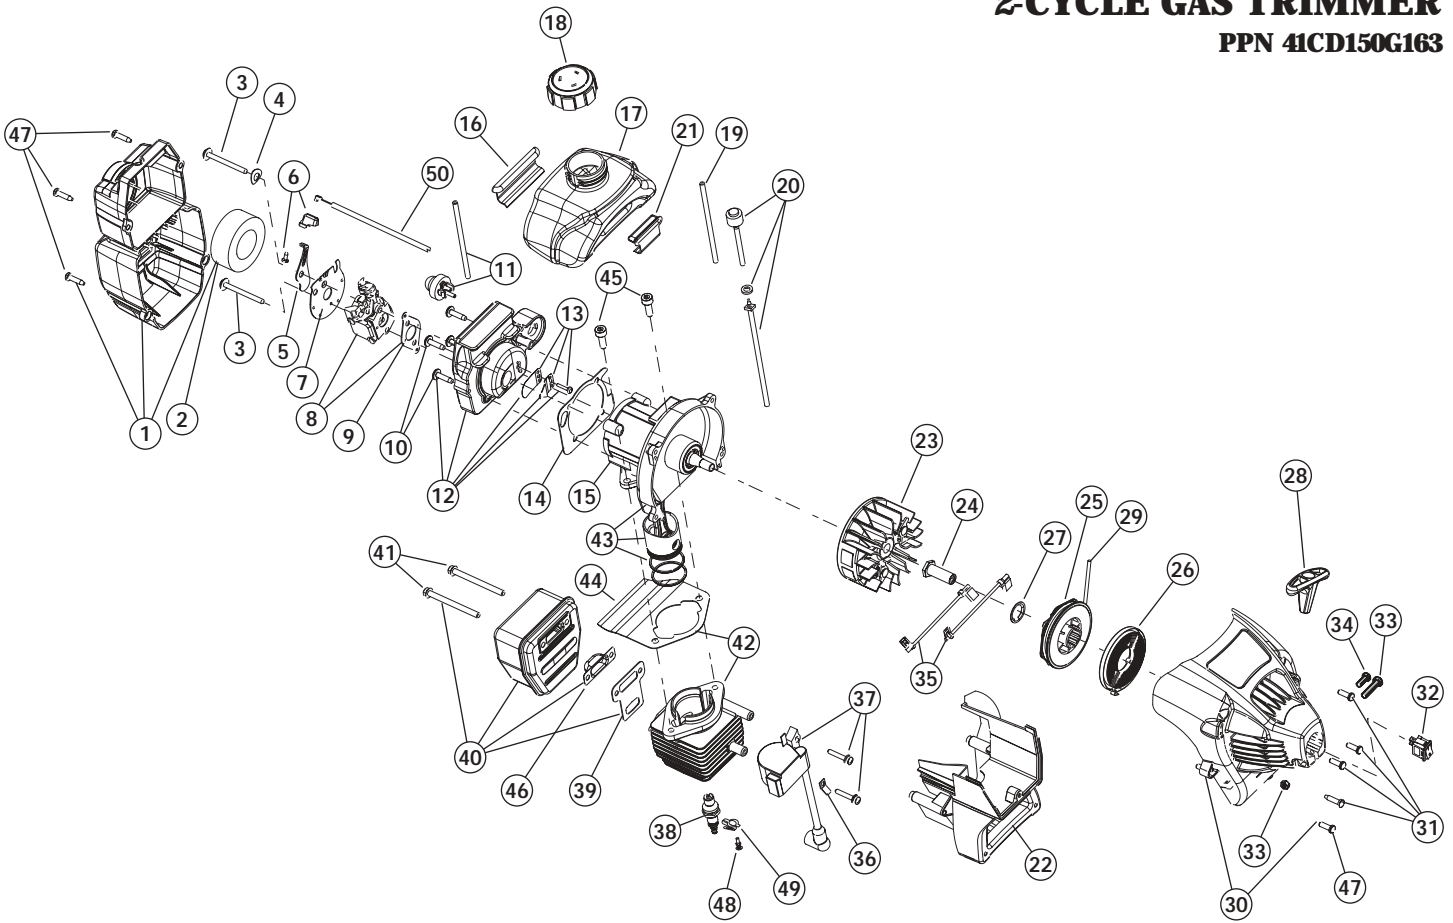

ENGINE PARTS - MODEL BL150

2-CYCLE GAS TRIMMER

PPN 41CD150G163

Item	Part No.	Description	Item	Part No.	Description
1	791-182059	Air Cleaner/Muffler Cover Assembly (includes 2 & 47)	29	791-613103	Rope
2	791-180350	Air Cleaner Filter	30	753-04289	Starter Housing Assembly (includes 25-29, 31)
3	791-180351	Carburetor Mounting Screws	31	791-181501	Housing Screws
4	791-180226	Wavey Washer	32	791-182405	On/Off Switch
5	753-04418	Choke Lever Assembly (includes 6)	33	753-04291	Clamping Screw & Nut
6	791-182161	Choke Knob and Screw	34	791-182519	Anti-Rotation Screw
7	753-04407	Choke Lever and Plate (includes 4 & 5)	35	753-04290	Wire Leads
8	753-04408	Carburetor Assembly (includes 9 & 20)	36	791-611063	Ground Tab
9	791-610675	Carburetor Gasket	37	753-04336	Module Assembly
10	791-181860	Carb Mount Screw	38	791-610311B	Spark Plug
11	791-683974B	Primer and Hose Assembly	39	753-04159	Exhaust Gasket
12	753-1196	Carb Mount Assembly (includes 10 & 13-14)	40	791-182066	Muffler Assembly (includes 39, 41 & 46)
13	791-684451	Reed Assembly	41	791-147575	Muffler Mounting Bolt
14	753-1208	Carburetor Mount Gasket	42	753-04410	Cylinder Assembly (includes 44, 48 & 49)
15	753-04321	Crank Case Service Assembly (includes 10)	43	753-1207	Piston and Rod Assembly w/Rings
16	791-612134	Rear Mounting Pad	44	753-1197	Cylinder Gasket
17	753-04285	Fuel Tank Assembly (includes 18-20)	45	791-182723	Cylinder Bolt
18	791-182612	Fuel Cap Assembly	46	791-182747	Spark Arrestor Screen
19	791-181168	Fuel Return Line	47	791-181345	Cover Screws
20	791-682039	Fuel Line Assembly	48	753-04411	Compression Relief Valve
21	791-145308	Front Mounting Pad	49	753-04412	Compression Relief Valve Spring
22	753-04409	Shroud Extension & Stand (includes 47)	50	753-04413	Compression Relief Valve Cable
23	791-182736	Flywheel Assembly	*	753-04134	Engine Gasket Kit
24	791-610303	Spacer	*	791-180090	O.E.M. Carburetor Repair Kit
25	753-1199	Recoil Pulley	*	791-180091	Gasket Diaphragm Repair Kit
26	753-04286	Recoil Spring	*	753-1209	Piston Ring Set
27	753-04288	Pulley Retainer	*	753-04415	Short Block Assembly (includes 10, 15, 38, 42-45, 48 & 49)
28	791-181079	Pull Handle			

* Items Not Shown