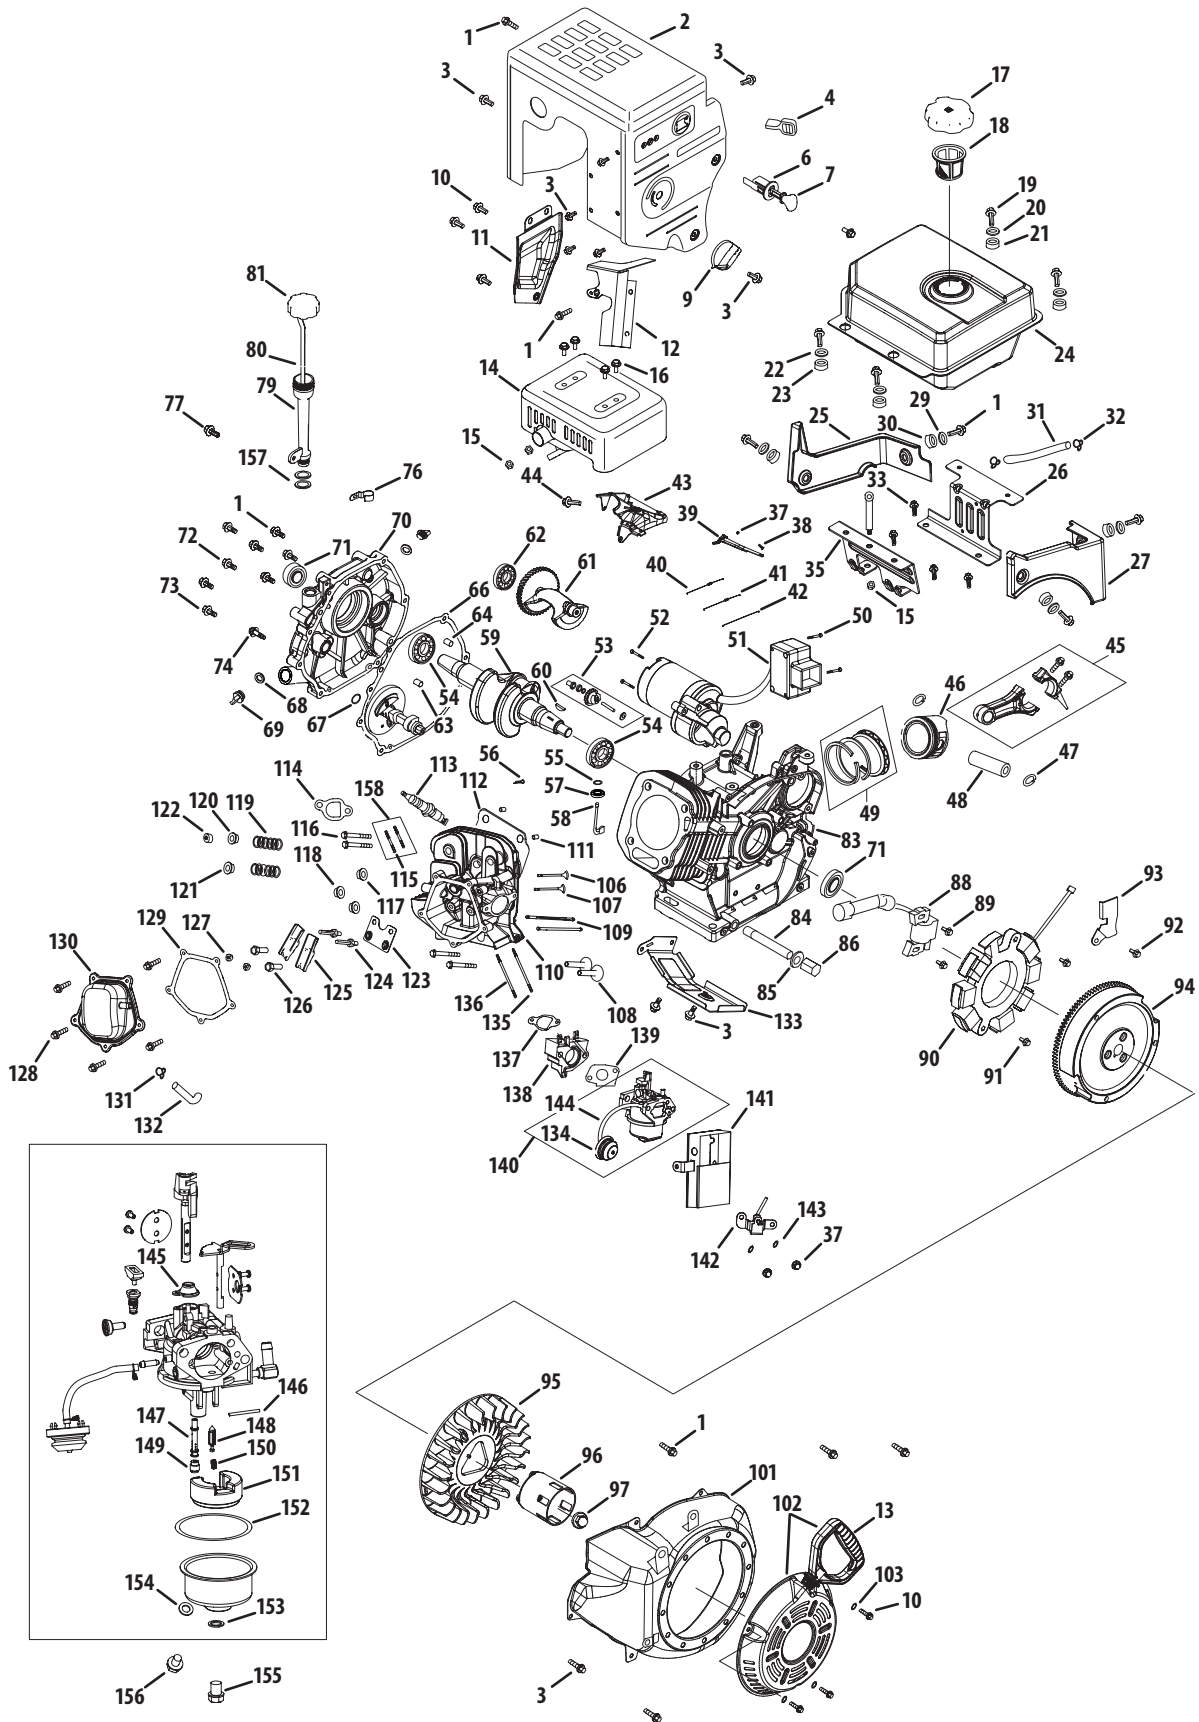

357cc ZS 483-SU Engine

357cc ZS 483-SU Engine

Ref.	Part Number	Description	Ref.	Part Number	Description
1	951-11012	Bolt, M6 X 16	54	751-11373	Bearing
2	951-11339	Muffler Shield	55	736-04453	Governor Shaft Washer
3	710-04915	Bolt, M6x12, Zinc Coating	56	714-04077	Governor Shaft Clip
4	951-11224	Throttle Control Knob	58	751-11365	Governor Arm Shaft
6	951-10637	Ignition Switch Assembly	60	951-10307	Flywheel Key
7	731-05632	Key	63	715-04102	Dowel Pin
9	951-11302	Choke Knob	64	715-04096	Dowel Pin, 7 X 14
10	710-04914	Bolt, Flange, M6x10	66	751-11376	Crankcase Cover Gasket
11	951-11181	Muffler Baffle	67	736-04476	Washer
12	951-11321	Carburetor Heat Shield	71	751-11375	Oil Seal
13	731-05696	Starter Handle	72	710-04971	Flange Bolt, M8 X 38
14	951-11338	Muffler Assembly	73	710-04972	Bolt, M8 X 45
15	712-04219	Nut, M8 - 1.25	74	710-05052	Bolt, M8 X 35
16	710-05051	Bolt	76	951-11320	Oil Tube Support Bracket
17	951-10649	Fuel Cap	77	710-04968	Flange Bolt M6 X 16
18	951-10652	Fuel Filter	79	951-11206	Dipstick Tube
19	710-04970	Flange Bolt, M8 X 20	84	951-11350	Oil Drain Pipe
20	736-04450	Flat Washer	85	736-04440	Oil Drain Washer
21	750-05312	Bushing	86	710-04906	Oil Drain Plug
22	736-04451	Flat Washer	88	951-11305	Ignition Coil
23	750-05313	Bushing	89	710-04920	Bolt, Flange, M6x28
24	951-11201	Fuel Tank	90	951-11216	Stator
25	951-11319	Fuel Tank Shroud	91	710-04969	Flange Bolt, M6 X 30
26	951-11318	Fuel Tank Mounting Bracket	92	710-04966	Flange Bolt, M6 X 8
27	951-11189	Engine Shroud	93	951-11186	Alternator Wire Clamp Bracket
29	736-04452	Flat Washer	94	951-11312	Flywheel
30	750-05314	Bushing	95	951-11313	Cooling Fan
33	710-04921	Bolt, Flange, M8x14	96	951-11314	Starter Cup
35	951-11182	Fuel Tank Mounting Bracket	97	712-04220	Nut, M16 - 1.5
37	712-04211	Nut, Flange, M6	101	951-11211	Blower Housing
38	710-04908	Bolt, M6x21, Governor Arm	102	951-11310	Recoil Starter Assembly
39	951-11307	Governor Arm Bracket	103	736-04455	Flat Washer Recoil
40	951-11306	Governor Spring	111	715-04097	Dowel Pin, 12 X 20
41	951-11203	Throttle Return Spring	113	951-10292	Spark Plug
42	951-11309	Governor Rod	114	951-11212	Muffler Gasket
43	951-11311	Throttle Control Assembly	115	710-04964	Exhaust Stud
44	710-04916	Bolt, Flange, M6 x 14	116	710-05053	Flange Bolt, M10-1.25 X 87
50	710-04965	Screw, M4 X 55	124	710-04962	Rocker Stud Bolt
51	951-11196	Electric Starter	126	751-11123	Pivot Adjusting Nut
52	710-04967	Flange Bolt, M8 X 55	127	751-11124	Pivot Locking Nut