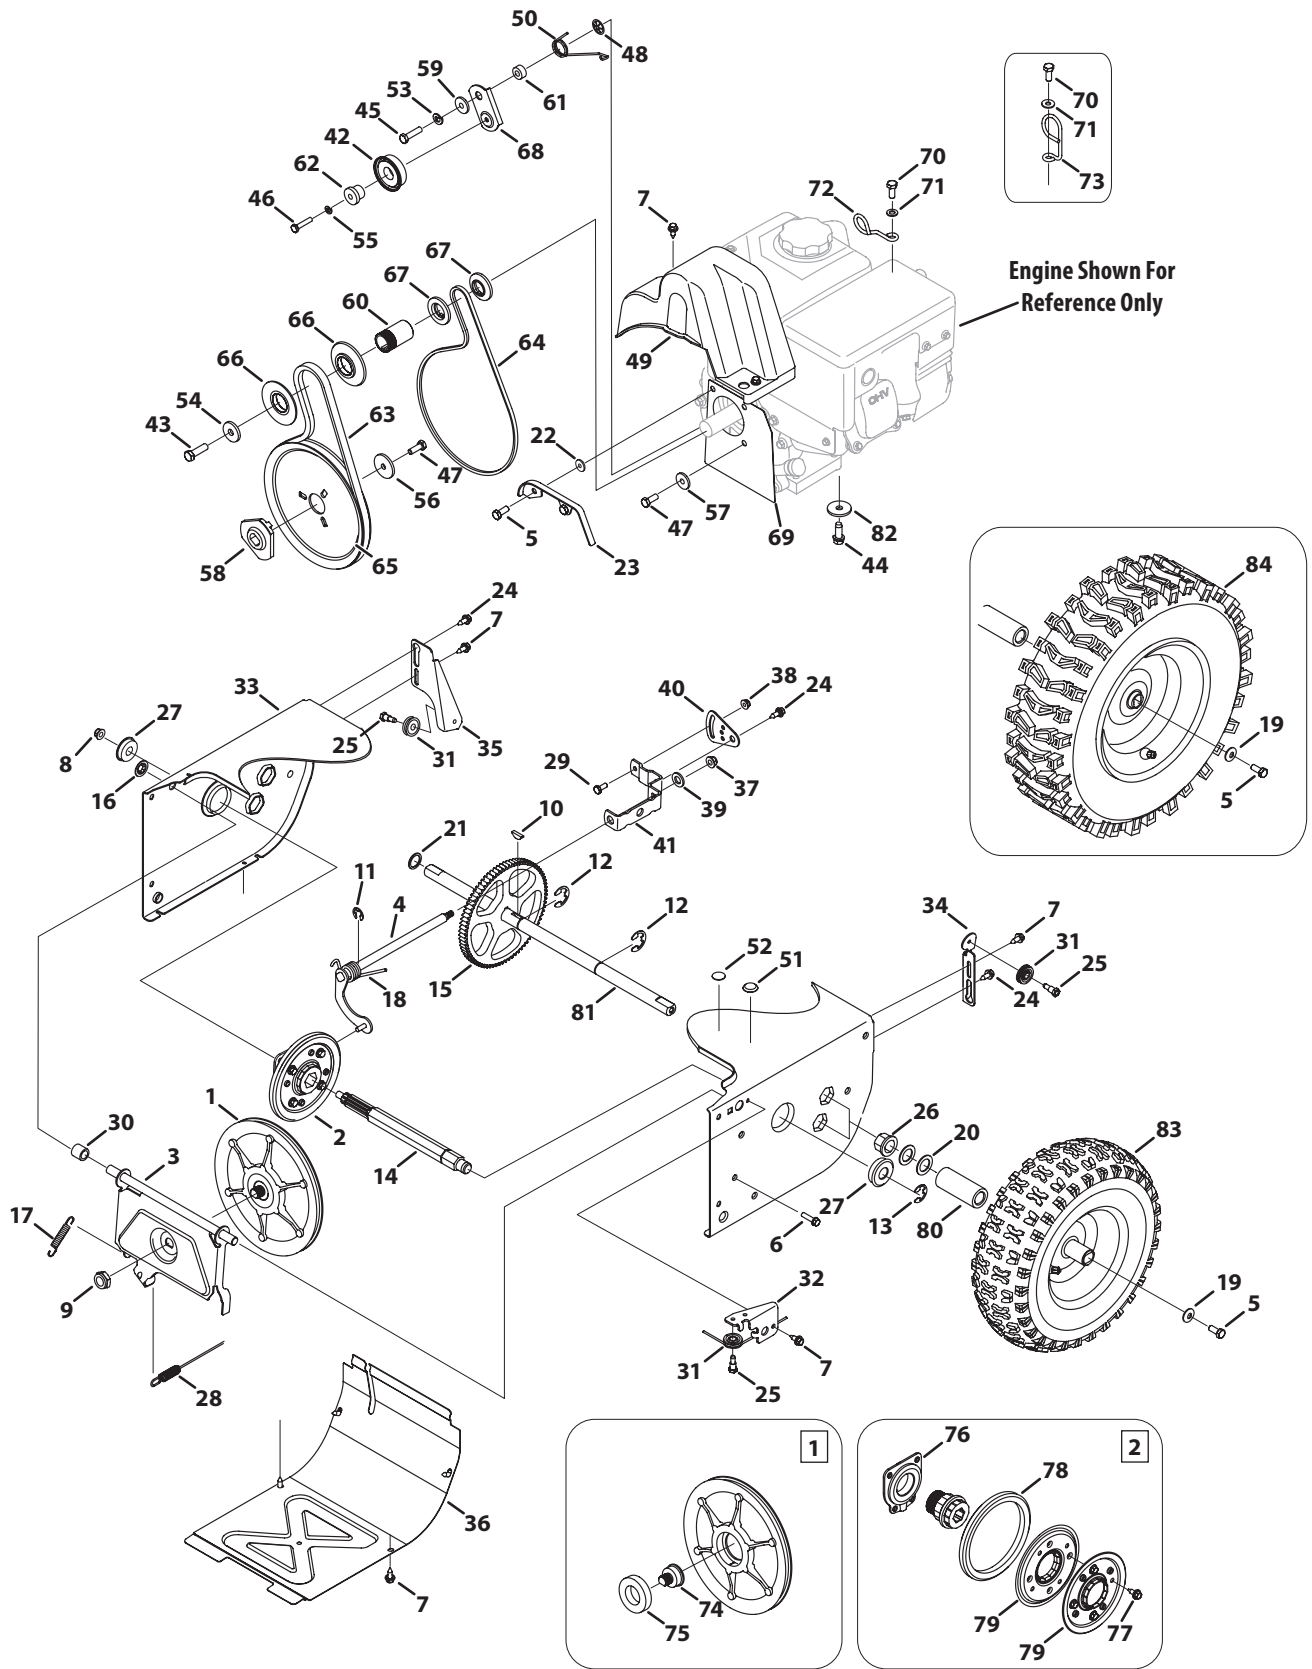

Drive System

Ref.	Part Number	Description
1	656-04025A	Disc Assembly, Friction Wheel
2	684-04153	Friction Wheel Assembly, 5.5 OD
3	684-04154-0637	Friction Wheel Support Bracket
4	684-04156A	Rod Shift Assembly
5	710-0627	Hex Head Screw, 5/16-24 x .750
6	710-0788	Taptite Screw, 1/4-20 x 1.000
7	710-1652	Taptite Screw, 1/4-20 x .625
8	712-04065	Flange Lock Nut, 3/8-16
9	712-0417A	Flange Nut, 5/8-18
10	914-0126	Hi-pro Key, 3/16 x 3/4 Dia.
11	916-0104	E-Ring
12	716-0136	Retaining E-Ring, .875 Dia.
13	916-0231	E-Ring, .750 Dia.
14	917-04209A	Hex Shaft, 7-Tooth
15	917-04230	Gear, 80-Tooth
16	726-0221	Speed Nut, .500
17	932-0264	Extension Spring
18	732-04311	Torsion Spring, .750 x .968
19	736-0242	Bell Washer, .340 x .872 x .060
20	936-0287	Flat Washer, .793 x 1.24 x .060
21	736-04161	Flat Washer, .75 x 1.00 x .060
22	936-0140	Washer, Flat, .385 x .62 x .063
23	731-07101	Belt Cover
24	738-04184A	Shoulder Screw, .368 x .113, 1/4-20
25	738-0924A	Shoulder Screw, 1/4-28, .340 x .355
26	941-0245	Hex Flange Bearing
27	941-0563	Ball Bearing, 17 x 40 x 12
28	746-04229	Wheel Clutch Cable, 44.95"
29	710-0751	Hex Head Screw, 1/4-20 x .620
30	748-0190	Spacer, .508 ID x .75 OD x .68
31	756-0625	Cable Roller
32	790-00096-0637	Auger Cable Front Guide Bracket
33	790-00180A-0638	Frame - Red
—	790-00180A-0691	Frame - Black
34	790-00206A-0637	Auger Cable Guide Bracket
35	790-00207B	Drive Cable Guide Bracket
36	790-00316-0638	Frame Cover - Red
—	790-00316-0691	Frame Cover - Black
37	712-04063	Flange Lock Nut, 5/16-18

Ref.	Part Number	Description
38	712-04064	Flange Lock Nut, 1/4-20
39	936-3015	Washer, Flat, .469 x .875 x .105
40	790-00217A-0637	Speed Selector Pivot Bracket
41	790-00218A-0637	Speed Selector Shift Bracket
42	684-04169	Idler Pulley Assembly
43	710-0191	Hex Screw, 3/8-24 x 1.25
44	710-0654A	Sems Screw, 3/8-16 x 1.00
45	710-0672	Hex Screw, 5/16-24 x 1.25
46	710-0809	Hex Screw, 1/4-20 x 1.25
47	710-1245B	Hex Screw, 5/16-24 x .875
48	926-04012	Push-on Nut, .25 Dia.
49	731-06401	Belt Cover
—	731-05353	Belt Cover
—	731-04792A	Belt Cover
50	732-04308A	Torsion Spring, .850 ID x .333
51	735-04099	Plug, 3/8 ID
52	735-04100	Plug, 1/2 ID
53	936-0119	Lock Washer, 5/16
54	736-0247	Flat Washer, .406 x 1.25 x .157
55	936-0329	Washer, Lock, 1/4
56	736-0505	Flat Washer, .34 x 1.50 x .150
57	748-0234	Shoulder Space
58	748-04053A	Adapter Pulley, .75 Dia.
59	748-04112B	Shoulder Spacer, .3175 x .5 x .0975
60	750-04303	Spacer, .875 ID x 1.185 OD
61	750-04477A	Spacer, .340 x .750 x .330
62	750-04571	Shoulder Space, .260 x .785 x .538
63	954-04195	Auger Drive Belt
—	954-04050	Auger Drive Belt
64	954-04201	Wheel Drive Belt
—	954-0367	Wheel Drive Belt
65	756-04109	Auger Drive Pulley, 8.1 x .5
66	756-04113	Pulley Half, 2.600 OD
67	756-04252	Pulley Half, 3/8 x 1.716 OD
68	790-00208C	Wheel Drive Idler Bracket
69	790-00332-0637	Cover Plate
—	790-00289A-0637	Cover Plate
70	710-04022	Hex Head Screw, 1.25 x 20
71	936-0264	Washer, Flat, .330 x .630 x .0635