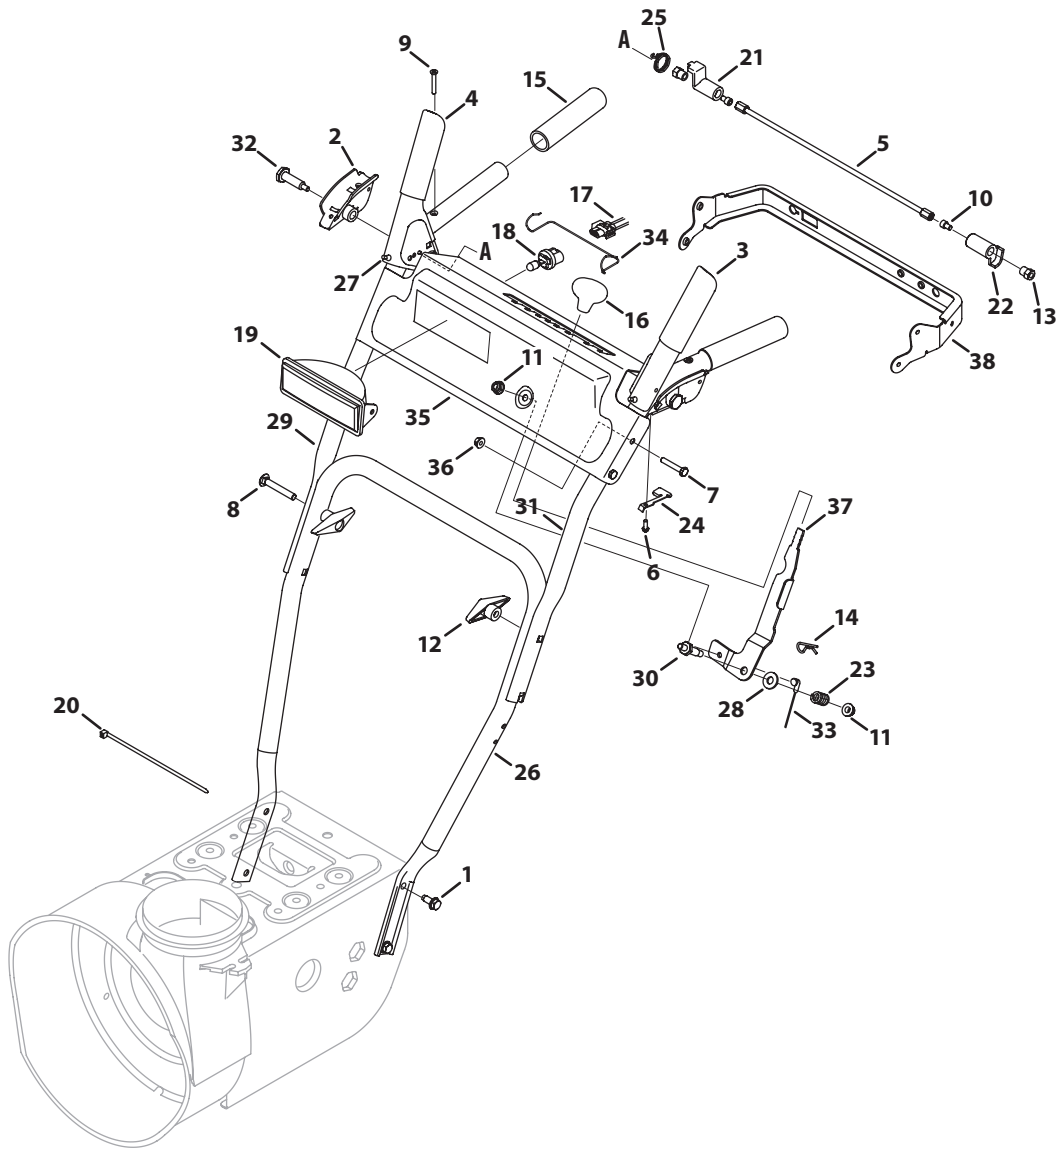

E/F-Style Panel

E/F-Style Panel

Ref.	Part Number	Description
1	710-04484	Taptite Screw, 5/16-18 x .750
2	631-04133A	Clutch Lock Handle Assembly, LH
—	631-04134B	Clutch Lock Handle Assembly, RH
3	684-04105B	Engagement Assembly, LH
4	684-04106B	Engagement Assembly, RH
5	684-04250	Clutch Pivot Lock Rod Assembly
6	710-04326	Hex Washer Screw, #8-16 x .50
7	710-04586	Hex Washer Screw, 1/4-20 x .625
—	710-0606	Hex Head Screw, 1/4-20 x 1.50 +
8	710-0572	Carriage Screw, 5/16-18 x 2.25
9	710-1233	Machine Screw, #10-24 x 1.375
10	710-3069	Socket Screw, 1/4-20 x .50
11	712-04063	Flange Lock Nut, 5/16-18
12	720-04072A	Wing Knob
13	712-04081A	Hex Nut, 1/4-20
14	914-0145	Click Pin, .092 x 1.64
15	720-0274	Grip, 1.0 ID x 5.0 LG
16	720-04039	Shift Knob
17	725-04622	Snow Thrower Harness ^
18	925-1658	Halogen Lamp ^
19	925-1672	Lens/Lamp Assembly Housing ^

Ref.	Part Number	Description
20	926-0154	Cable Tie
21	731-04894D	Lock Plate
22	731-04896B	Clutch Lock Cam
23	732-0193	Compression Spring, .39 x .60 x .88
24	732-04219C	Clutch Lock Spring
25	732-04238	Torsion Spring, .8156 ID x .3038
26	749-04138A-0637	Lower Handle
27	935-0199A	Rubber Bumper, .62 OD x .22 Thick
28	736-0262	Flat Washer, .385 x .870 x .092
29	749-04190A-0637	Upper RH Handle
30	738-04118	Shoulder Bolt, 5/16-18 x .905
31	749-04191A-0637	Upper LH Handle
32	738-04348	Shoulder Screw, .437 x 1.345 x 1/4-20
33	946-04397A	Speed Selector Cable
34	747-1136	Headlight Retainer ^
35	790-00209-0638	Handle Panel w/ Light ^
—	790-00219-0691	Handle Panel w/o Light
36	712-04064	Flange Lock Nut, 1/4-20 +
37	790-00313-0637	Speed Shift Lever
38	790-00248B-0637	Panel Bracket

+ Models without Clutch Lock

^ Models with Light