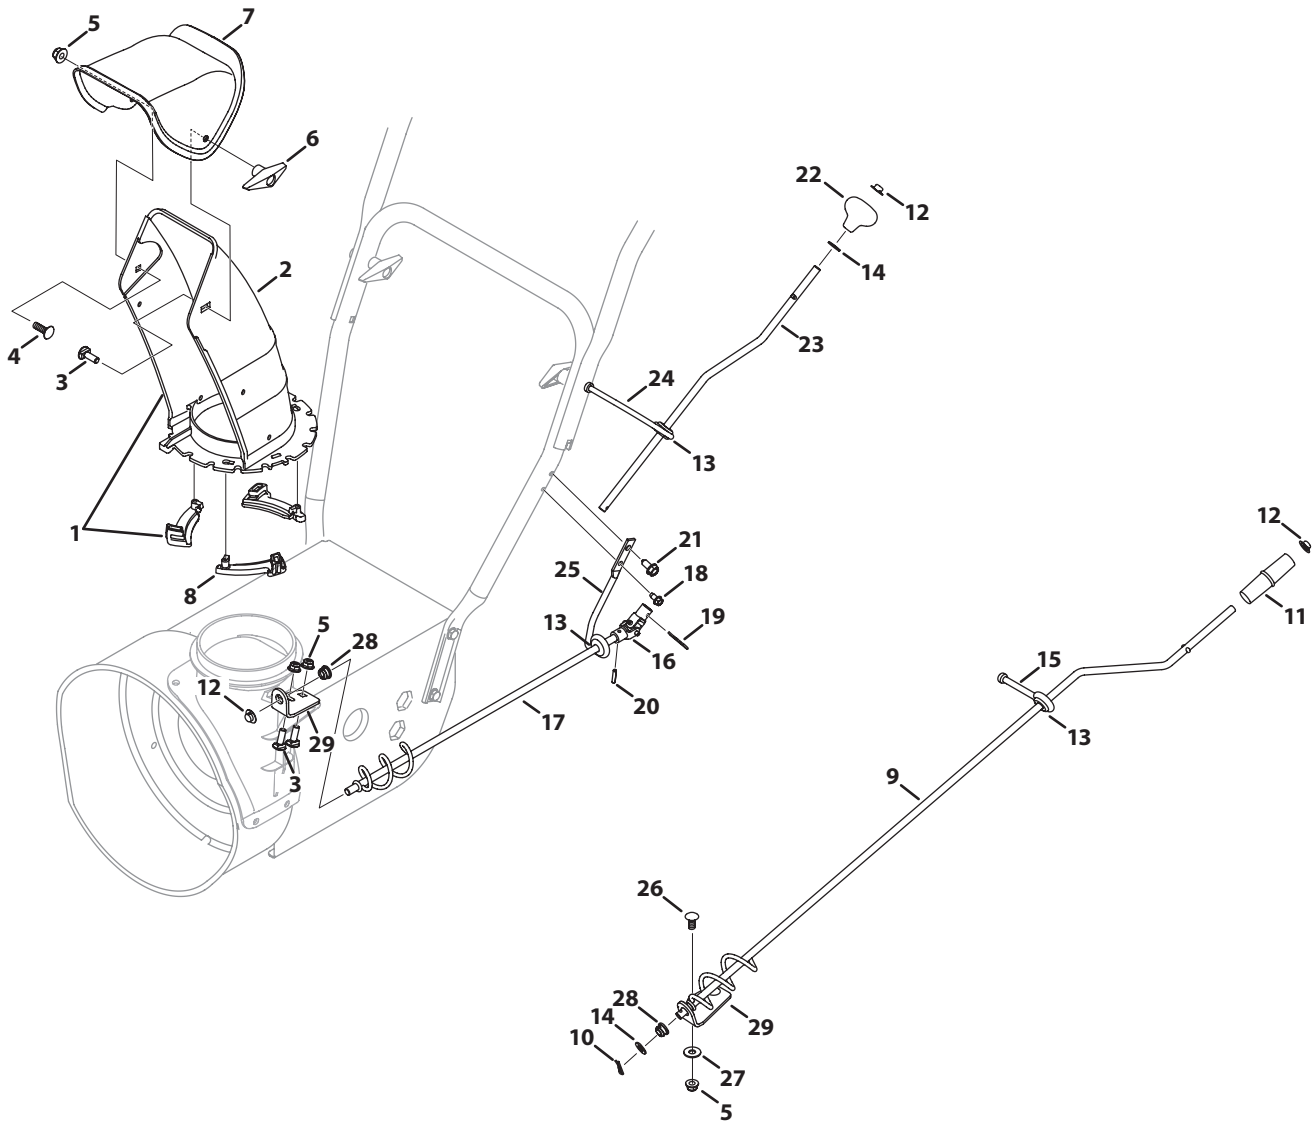

Standard 2-Way Chute

Ref.	Part Number	Description
1	631-04131B	Lower Chute Assembly
2	731-04912B	Lower Chute
3	710-04071	Carriage Bolt, 5/16-18 x 1.00
4	710-0451	Carriage Bolt, 5/16-18 x .750
5	712-04063	Flange Lock Nut, 5/16-18
6	720-04072A	Wing Knob
7	731-04426A	Upper Chute
8	731-04869A	Flange Keeper
9	684-04104-0637	Chute Crank
10	914-0104	Cotter Pin, .072 x 1.13
11	720-0201A	Crank Knob
12	926-0100	Push Cap, 3/8
13	735-0234	Rubber Grommet
14	936-0185	Flat Washer, .375 x .738 x .063
15	747-04263	Eye Bolt
16	684-04350	Joint Assembly
17	684-04351	Chute Crank
18	710-0599	Taptite Screw, 1/4-20 x .500
19	914-0101	Cotter Pin, .08 x 1.42
20	715-04095	Pin, .156 x .875
21	710-04484	Taptite Screw, 5/16-18 x 2.25
22	720-04102	Shift Knob
23	747-05154	Upper Chute Rod
24	747-05157	Chute Rod Eye Bolt
25	747-05159	Lower Chute Rod
26	710-0276	Carriage Screw, 5/16-18 x 1.00
27	936-0159	Flat Washer, .349 x .879 x .063
28	941-0475	Plastic Bushing, .380 ID
29	784-5647-0637	Chute Crank Bracket