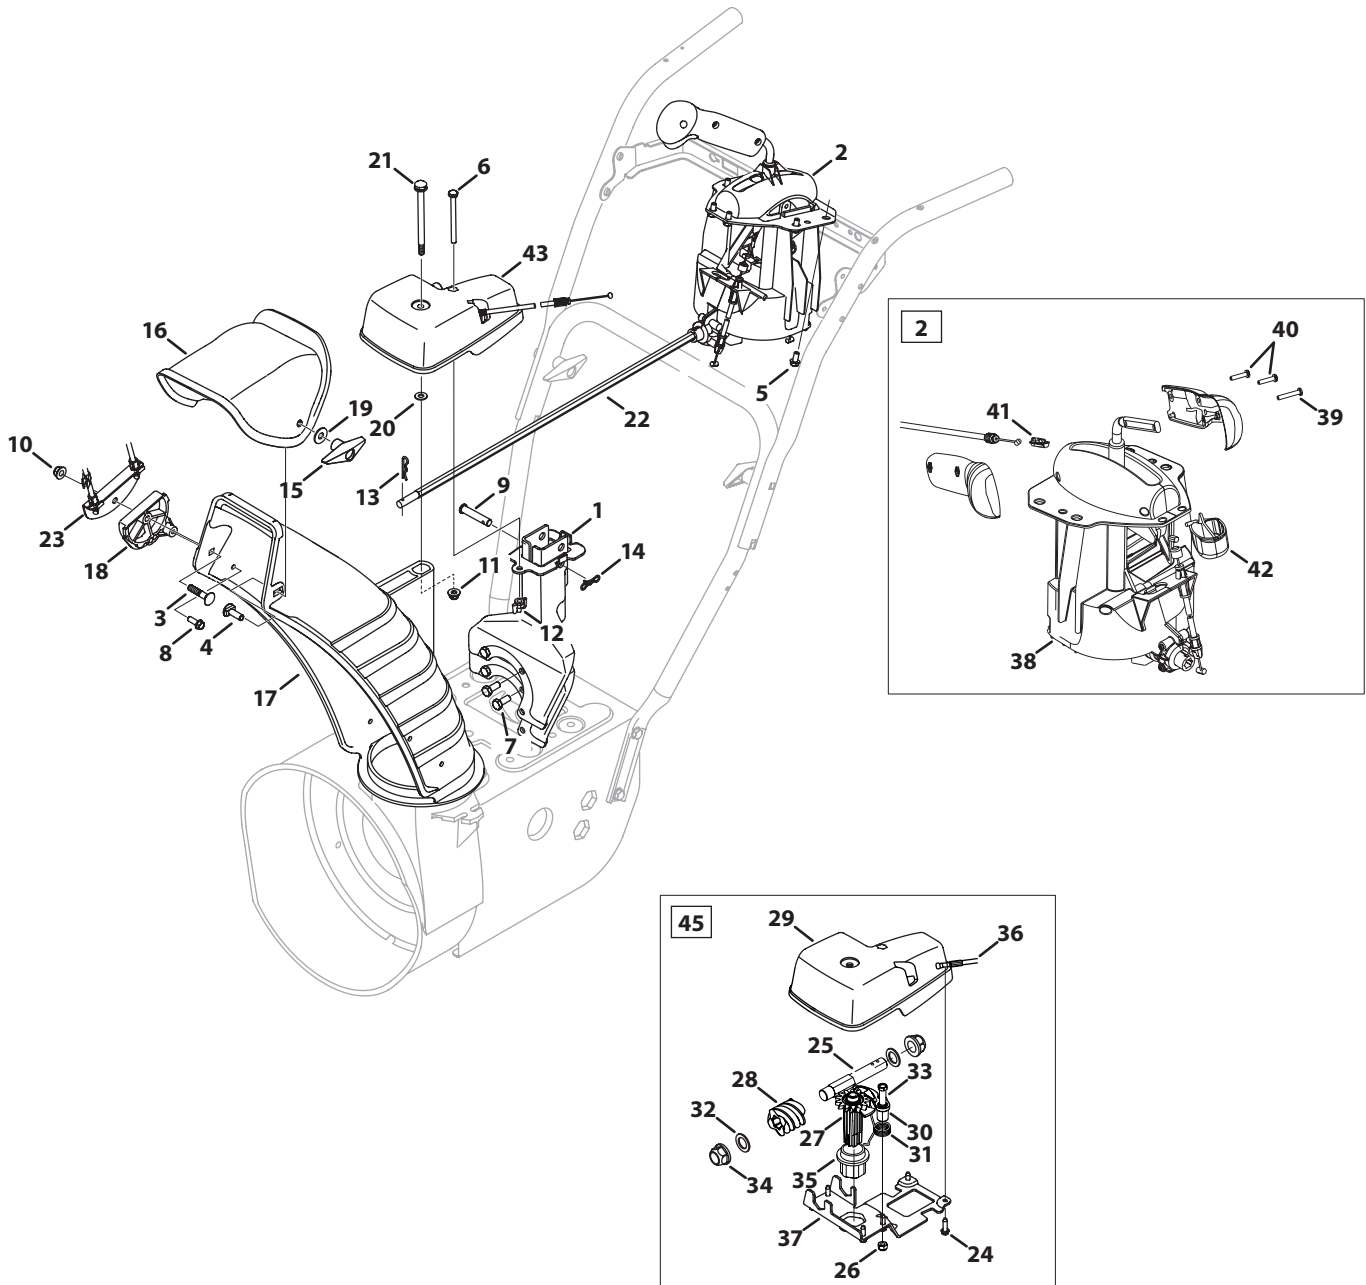

2-Way & 4-Way Extended Chute

2-Way & 4-Way Extended Chute

Ref.	Part Number	Description
1	684-04310A-0637	Chute Support Bracket
—	684-04311A-0637	Chute Support Bracket
2	753-06151	Chute Control, 4-Way
—	753-06154	Chute Control, 2-Way
3	710-0262	Bolt, Carriage, 5/16-18 x 1.50
—	710-0451	Bolt, Carriage, 5/16-18 x .750
4	710-04071	Bolt, Carrier, 5/16-18 x 1.00
5	710-04187	Screw, HL, 1/4-15 x 0.50
6	710-04370	Hex Head Screw, 1/4-20 x 3.00
7	710-0627	Hex Head Screw, 5/16-24 x .750
8	710-0895	Screw, HL, 1/4-15 x 0.750
9	711-04469A	Clevis Pin, 3/8 x 1.87
10	712-04063	Nut, Flangelock, 5/16-18
11	712-04064	Nut, Flangelock, 1/4-20
12	712-3087	Wing Nut, 1/4-20
13	914-0101	Internal Cotter Pin
14	714-04040	Bow-Tie Cotter Pin
15	720-04072A	Star Knob, 5/16-18
16	731-04427A	Chute, Upper
—	731-04426A	Chute, Upper
17	731-06440A	Chute, Lower
18	731-06451	Cable Guide, Chute Tilt
19	936-0159	Washer, Flat, .349 x .879
20	736-04446	Washer, Flat, .25 x .630

Ref.	Part Number	Description
21	738-04367	Screw, Shoulder, .312 x 3.5 x 1/4-20
22	747-05116	Chute Rod, 3/8 Hex
23	784-5594-0637	Cable Bracket
24	710-04373A	Screw, 12-16 x .75
25	711-05186	Hex Shaft
26	712-0896	Hexlock Nut, 1/4-28
27	717-04667	Gear, 14 T
28	717-04672	Worm
29	731-06906	Gear Cover
30	731-06943	Pawl Lock
31	732-04638B	Torsion Spring, .721 ID x .474
32	736-0290	Washer, Flat, .625 x 1.0 x .067
33	738-04391	Screw, Shoulder, .340 x .950 x 1/4-28
34	941-0225	Hex Bearing
35	741-04388	Flange Bearing
36	946-04619A	Cable Lock
37	790-00342A-0637	Gear Bracket
38	984-04338	Chute Control, 4-Way
—	984-04348	Chute Control, 2-Way
39	710-04353	Screw, #8 x 1.00
40	710-04879	Screw, 8-32 x .750
41	731-04893A	Joystick Plug
42	731-07031	Joystick Trigger
43	918-04801	Chute Rotation Gearbox