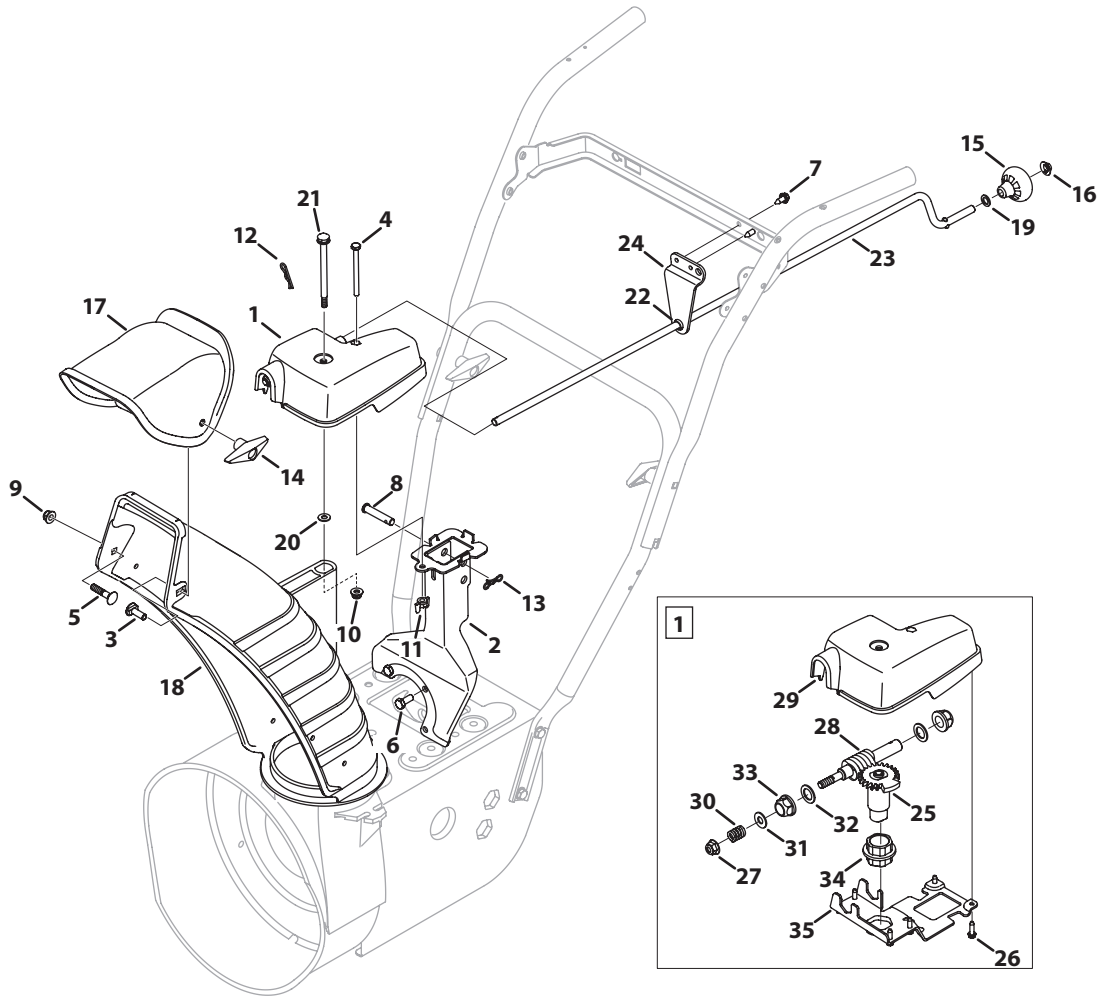

Extended Chute

Ref.	Part Number	Description
1	918-04748	Chute Rotation Gear Box
2	684-04310A-0637	Chute Support Bracket
3	710-04071	Carriage Bolt, 5/16-18 x 1.00
4	710-04370	Hex Screw, 1/4-20 x 3.00
5	710-0451	Carriage Bolt, 5/16-18 x .750
6	710-0627	Hex Lock Screw, 5/16-24 x .750
7	710-1652	Hex Washer Screw, 1/4-20 x .625
8	711-04469A	Clevis Pin, 3/8-1.87
9	712-04063	Flange Lock Nut, 5/16-18
10	712-04064	Flange Lock Nut, 1/4-20
11	712-3087	Wing Nut, 1/4-20
12	914-0101	Cotter Pin, .08 x 1.42
13	714-04040	Bow-tie Cotter Pin
14	720-04072A	Wing Knob, 5/16-18
15	720-04102	Shift Knob, .390
16	926-0100	Push Cap, 3/8
17	731-04426A	Upper Chute
18	731-06440A	Lower Chute, 5.0
19	936-0185	Flat Washer, .375 x .738 x .063
20	736-04446	Flaw Washer, .25 x .630 x .0515
21	738-04367	Shoulder Screw, .312 x 3.5 x 1/4-20
22	941-0475	Plastic Bushing, .380 ID
23	747-05006-0637	Chute Crank
24	790-00341-0637	Support Rod Bracket
25	684-04336A	Gear Assembly
26	710-04373A	Screw, 12-16 x .75
27	712-04065	Flange Lock Nut, 3/8-16
28	917-04636	Worm Shaft
29	731-06618	Gear Cover
30	732-0193	Compression Spring, .39 x .60 x .88
31	936-0267	Flat Washer, .385 x .87 x .06
32	736-0290	Flat Washer, .625 x 1.0 x .067
33	941-0225	Hex Bearing
34	741-04354	Flange Bearing
35	790-00342A-0637	Gear Bracket