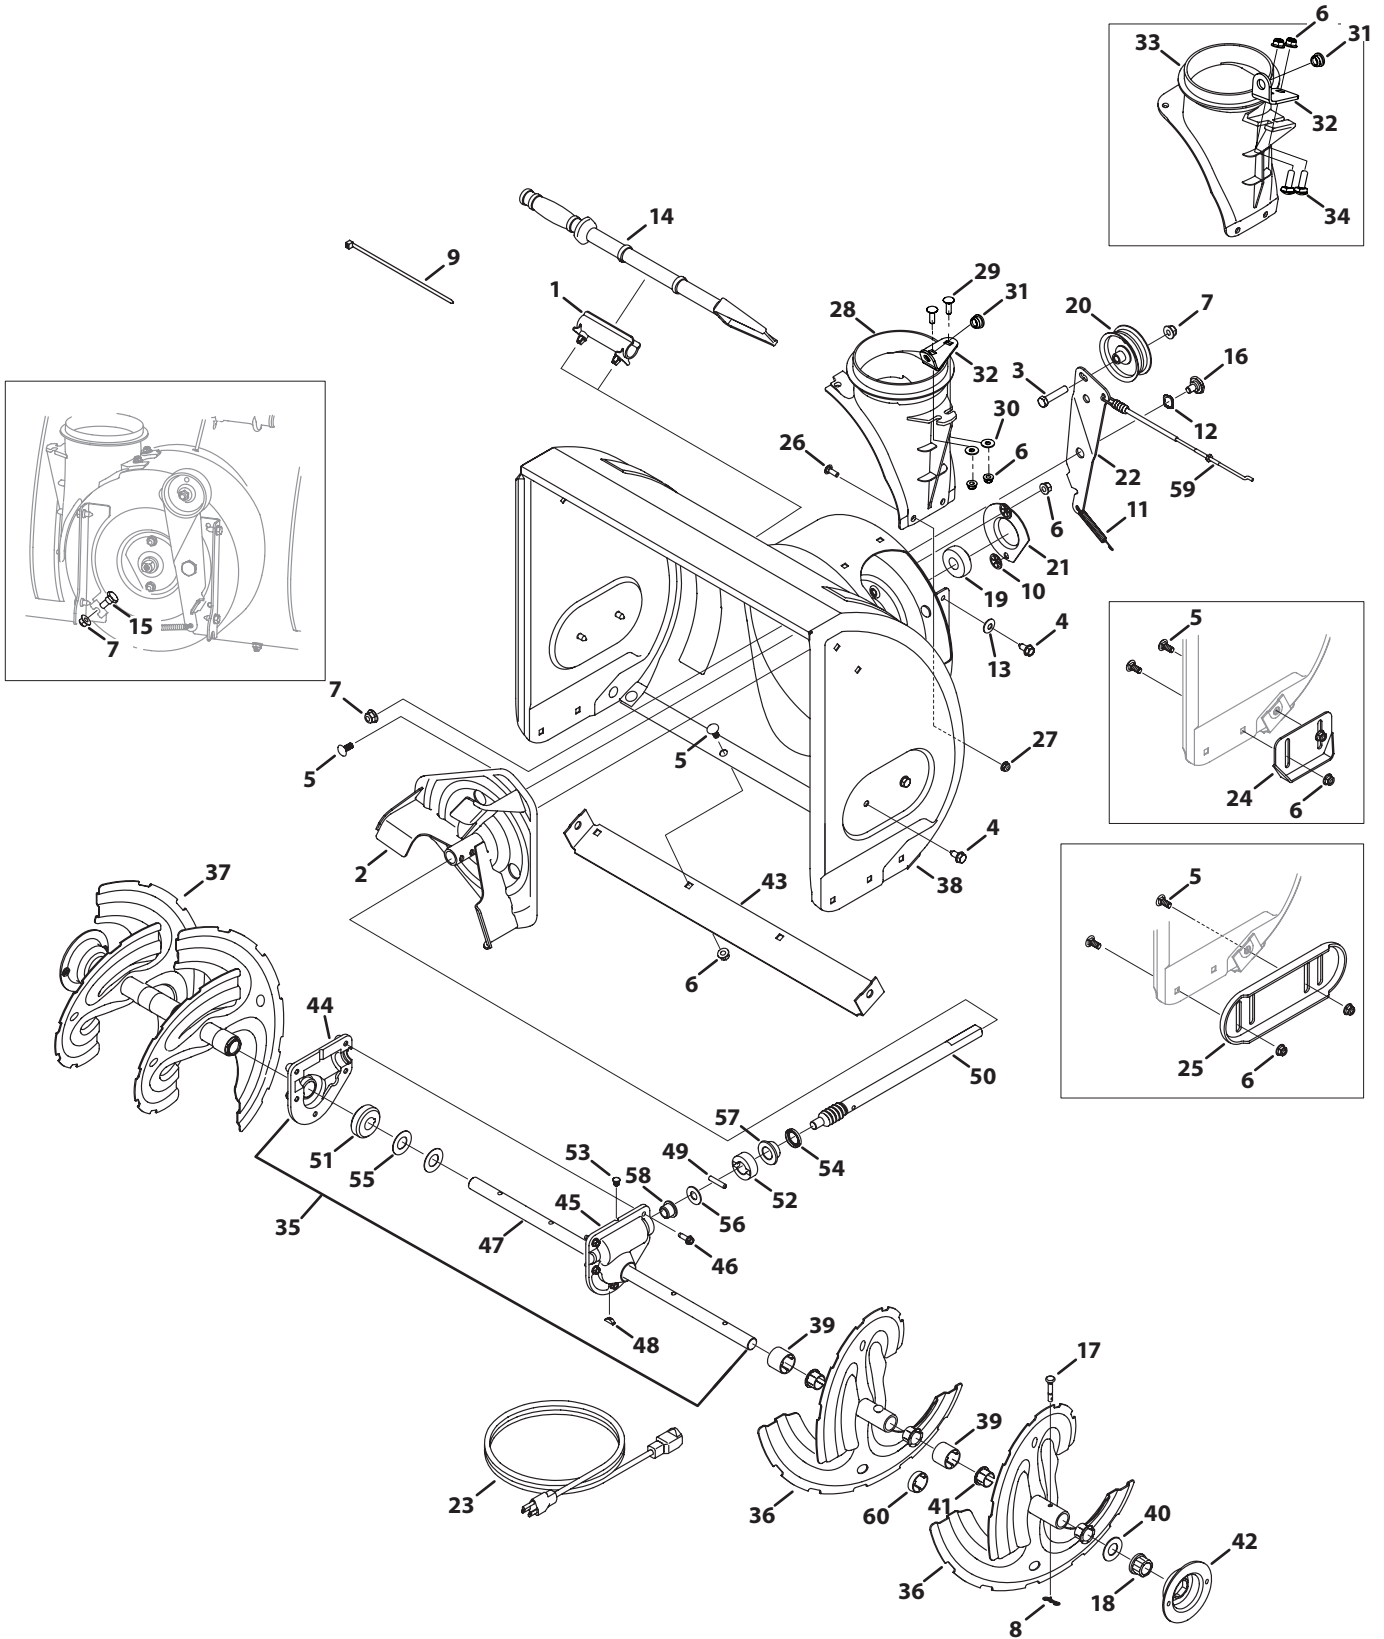

Auger & Auger Housing

Auger & Auger Housing

Ref.	Part Number	Description
1	731-2635	Cleanout Tool Mount
2	684-04057A-0637	Impeller Assembly, 12"
3	710-0347	Hex Screw, 3/8-16 x 1.75
4	710-04484	Hex Washer Screw, 5/16-18 x .750
5	710-0451	Carriage Bolt, 5/16-18 x .750
6	712-04063	Flange Lock Nut, 5/16-18
7	712-04065	Flange Lock Nut, 3/8-16
8	714-04040	Bow-Tie Cotter Pin
9	725-0157	Cable Tie, 3/16 x .05 x 7.4
10	926-04012	Push Nut, .25 Dia.
11	732-04460	Extension Spring
12	736-0174	Wave Washer, .625 x .885 x .015
13	736-0242	Bell Washer, .340 x .872 x .060
14	731-2643	Chute Cleanout Tool
15	738-0143	Shoulder Bolt, .496 x .336 x 3/8-16
16	938-0281	Shoulder Screw, .625 x .17 x 3/8-16
17	738-04124A	Shear Pin, .25 x 1.50
18	941-0245	Hex Flange Bearing, .75 ID
19	941-0309	Ball Bearing, .75 ID x 1.85 OD
20	756-04224	Idler Pulley, 2.75 OD
21	790-00075	Bearing Housing, 1.85 ID
22	790-00080A-0637	Auger Idler Bracket
23	929-0071	Extension Cord (Electric Start Only)
24	784-5580-0638	Skid Shoe - Red
—	784-5580-0691	Skid Shoe - Black
25	790-00091-0638	Deluxe Skid Shoe - Red
—	790-00091-0691	Deluxe Skid Shoe - Black
26	710-0703	Carriage Screw, 1/4-20 x .75
27	712-04064	Flange Lock Nut, 1/4-20
28	731-04705C	Chute Adapter, 5"
29	710-0276	Carriage Screw, 5/16-18 x 1.00
30	936-0159	Flat Washer, .349 x .879 x .063
31	941-0475	Plastic Bushing, .380 ID
32	784-5647-0637	Chute Crank Bracket
33	731-07117	Chute Crank Bracket, Large Engine

Ref.	Part Number	Description
34	710-04071	Carriage Bolt, 5/16-18 x 1.00
35	918-04171A	Gearbox Assembly, 24"
—	918-04172A	Gearbox Assembly, 26"
—	918-04173A	Gearbox Assembly, 28"
—	918-04165A	Gearbox Assembly, 30"
36	684-04107-0637	Spiral Assembly, LH - Black
—	684-04107-0638	Spiral Assembly, LH - Red
—	684-04107-0662	Spiral Assembly, LH - Grey
37	684-04108-0637	Spiral Assembly, RH - Black
—	684-04108-0638	Spiral Assembly, RH - Red
—	684-04108-0662	Spiral Assembly, RH - Grey
38	684-04265-0638	Auger Housing Assembly, 24"- Red
—	684-04265-0691	Auger Housing Assembly, 24"- Black
—	684-04270-0638	Auger Housing Assembly, 24" (TB)
—	684-04264-0638	Auger Housing Assembly, 26"- Red
—	684-04264-0691	Auger Housing Assembly, 26"- Black
—	684-04271-0638	Auger Housing Assembly, 26" (TB)
—	684-04268-0638	Auger Housing Assembly, 28"- Red
—	684-04268-0691	Auger Housing Assembly, 28"- Black
—	684-04272-0638	Auger Housing Assembly, 28" (TB)
—	684-04267-0638	Auger Housing Assembly, 30"
39	731-04870	Spacer, 1.2500 x .75 ID x 1.00 LG
40	736-0188	Flat Washer, .76 x 1.49 x .06
41	741-0493A	Flange Bushing, .800 ID x .910 OD
42	790-00087A-0637	Bearing Housing, 1"
43	790-00120-0638	Shave Plate, 24" - Red
—	790-00120-0691	Shave Plate, 24" - Black
—	790-00121-0638	Shave Plate, 26"- Red
—	790-00121-0691	Shave Plate, 26"- Black
—	790-00118-0638	Shave Plate, 28" - Red
—	790-00118-0691	Shave Plate, 28" - Black
—	790-00119-0638	Shave Plate, 30"
44	918-0123A	Housing Assembly, RH
45	918-0124A	Housing Assembly, LH
46	710-0642	Hex Washer Screw, 1/4-20 x .750