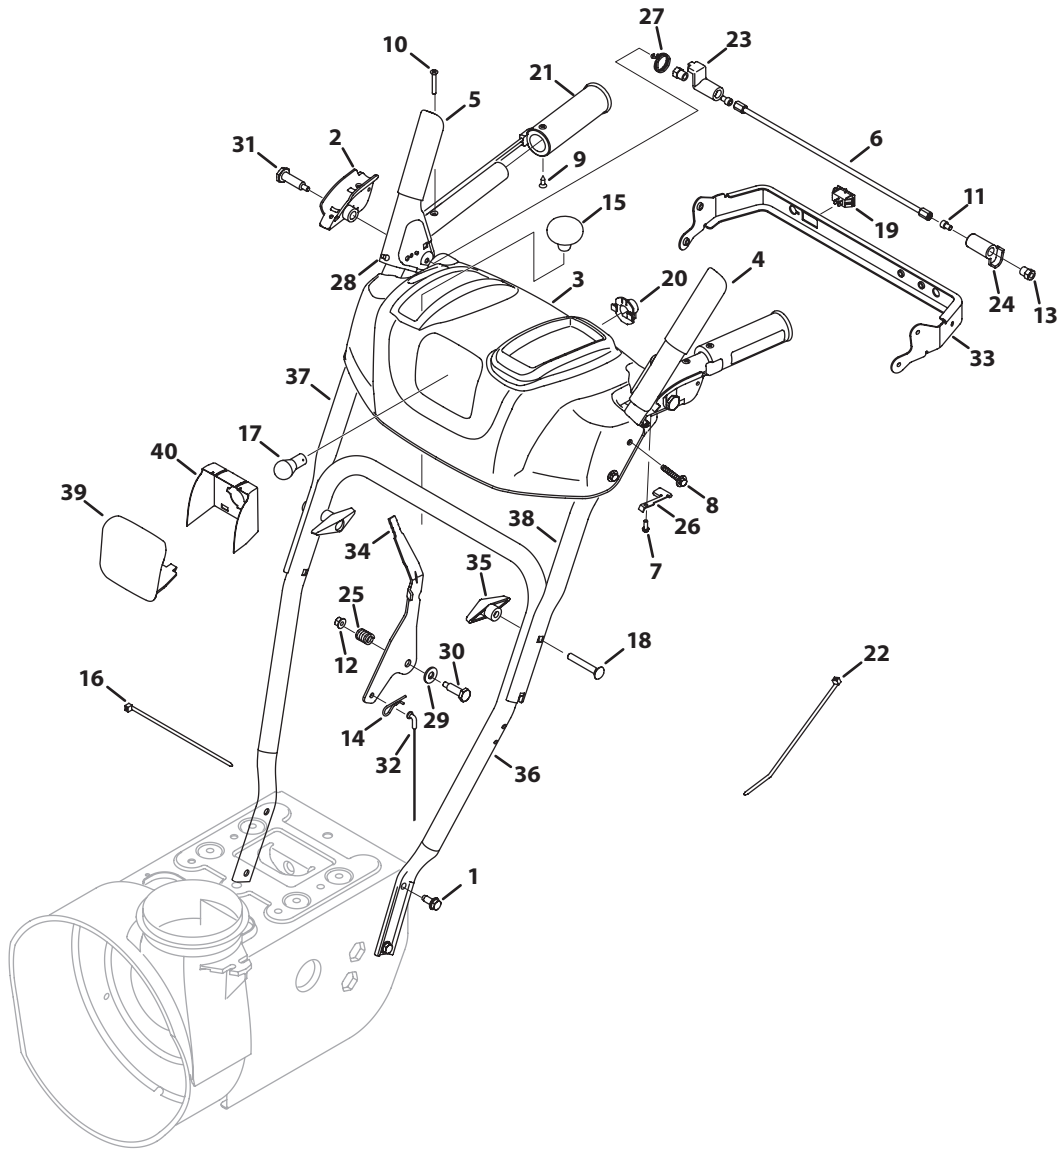

K/L-Style Panel

K/L-Style Panel

Ref.	Part Number	Description
1	710-04484	Screw, Taptite, 5/16-18 x .750
2	631-04134B	Clutch Lock, RH
—	631-04133A	Clutch Lock, LH
3	931-05348	Handle Panel, includes 39 & 40
4	684-04105B	Auger Engage, Black
5	684-04106B	Drive Engage, Black
6	684-04250	Pivot Rod
7	710-04326	Screw, Plastite, 8-16 x .50
8	710-04586	Screw, Taptite, 1/4-20 x 1.625
9	710-0837	Screw, 10-16 x 0.625
10	710-1233	Screw, 10-24 x 1.375
11	710-3069	Screw, 1/4-20 x .50
12	712-04064	Nut, Flangelock, 1/4-20
13	712-04081A	Nut, Hex, 1/4-20
14	914-0145	Click Pin, .092 x 1.64
15	720-04039	Shift Knob
16	725-0157	Cable Tie, 7"
17	925-04213	Lamp, 12.8V, 357cc Engine
—	725-1629	Lamp, 179cc & 208cc Engines
18	710-0572	Screw, Carriage, 5/16-18 x 2.25
19	725-04393	Heated Grip Switch
20	925-1649	Lamp Socket
21	725-1757	Heated Grip

Ref.	Part Number	Description
22	926-0154	Cable Tie, Push Mount
23	731-04894D	Plate, Lock
24	731-04896B	Cam, Clutch Lock
25	732-0193	Compression Spring, .39 x .60 x .88
26	732-04219C	Clutch Lock Spring
27	732-04238	Torsion Spring, 0.8156 x .3038
28	935-0199A	Rubber Bumper
29	936-0267	Washer, Flat, .385 x .87
30	738-04125	Screw, Shield, .374 x 1.05
31	738-04348	Screw, Shoulder, .437 x 1.345 x 1/4-20
32	946-04396A	Speed Selector Cable
33	790-00248B-0637	Panel Bracket
34	790-00311A-0637	Shift Lever
35	720-04072A	Wing Knob
36	749-04138A-0637	Lower Handle
37	749-04190A-0637	Upper RH Handle
38	749-04191A-0637	Upper LH Handle
39	731-05320	Lens Panel
40	777X41803	Lens Label
—	725-04216B	Heated Grips Harness, 357cc Engine
—	725-04694A	Heated Grips Harness, 179cc & 208cc Engines