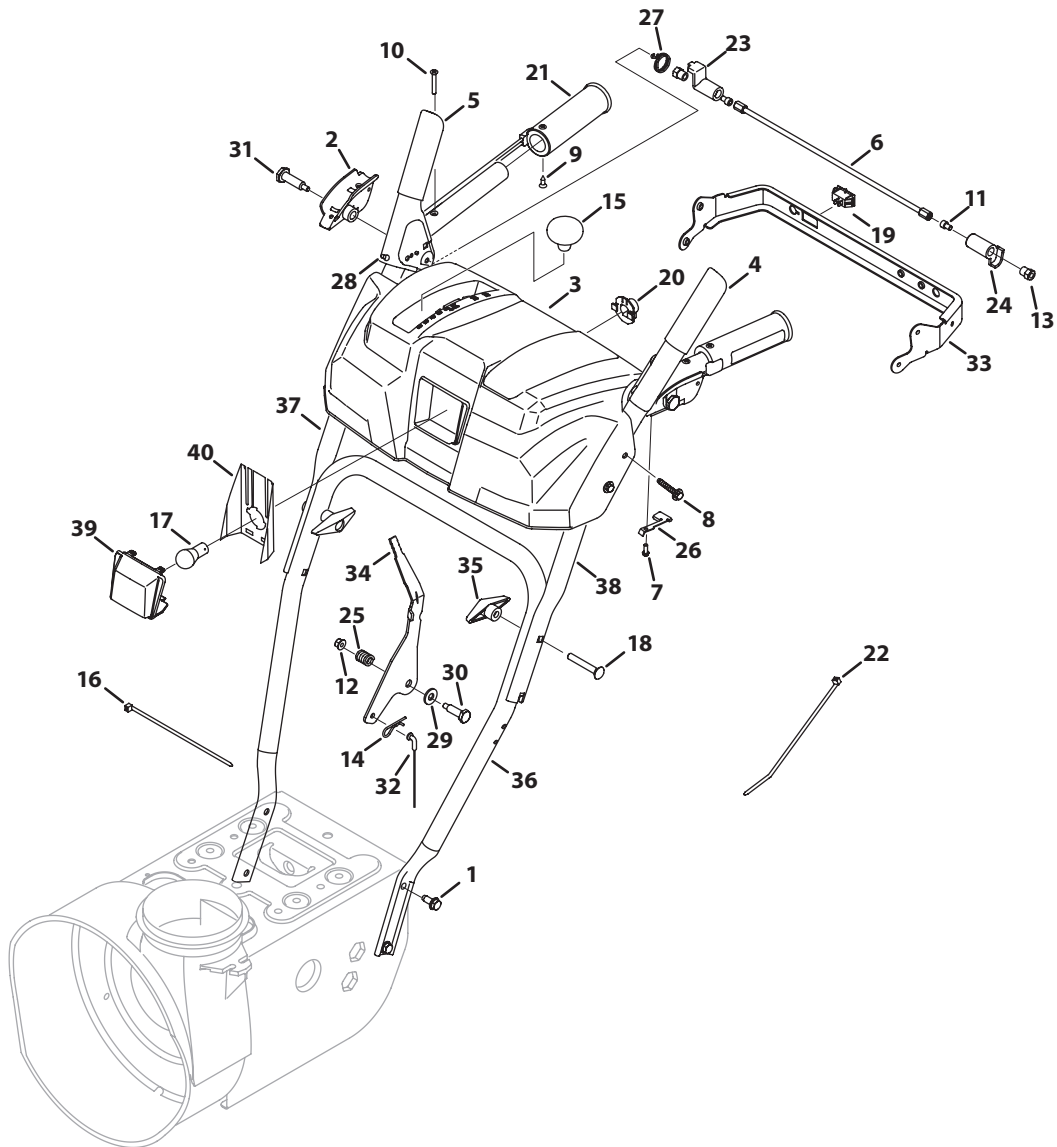

N/P/Q-Style Panel

N/P/Q-Style Panel

Ref.	Part Number	Description
1	710-04484	Screw, Taptite, 5/16-18 x .750
2	631-04134B	Clutch Lock, RH
—	631-04133A	Clutch Lock, LH
3	931-05332A	Handle Panel w/ Light
—	731-05334A	Handle Panel w/o Light
4	684-04105B	Auger Engage
5	684-04106B	Drive Engage
6	684-04250	Pivot Rod
7	710-04326	Screw, Plastite, 8-16 x .50
8	710-04586	Screw, Taptite, 1/4-20 x 1.625
9	710-0837	Screw, 10-16 x 0.625
10	710-1233	Screw, 10-24 x 1.375
11	710-3069	Screw, 1/4-20 x .50
12	712-04064	Nut, Flangelock, 1/4-20
13	712-04081A	Nut, Hex, 1/4-20
14	914-0145	Click Pin, .092 x 1.64
15	720-04039	Shift Knob
16	725-0157	Cable Tie, 7"
17	925-04213	Lamp, 12.8V
—	725-1629	Lamp
18	710-0572	Screw, Carriage, 5/16-48 x 2.25
19	725-04393	Heated Grip Switch

Ref.	Part Number	Description
20	925-1649	Lamp Socket
21	725-1757	Heated Grip
—	720-0274	Grip
22	926-0154	Cable Tie, Push Mount
23	731-04894D	Plate, Lock
24	731-04896B	Cam, Clutch Lock
25	732-0193	Compression Spring, .39 x .60 x .88
26	732-04219C	Clutch Lock Spring
27	732-04238	Torsion Spring, 0.8156 x .3038
28	935-0199A	Rubber Bumper
29	936-0267	Washer, Flat, .385 x .87
30	738-04125	Screw, Shield, .374 x 1.05
31	738-04348	Screw, Shoulder, .437 x 1.345 x 1/4-20
32	946-04396A	Speed Selector Cable
33	790-00248B-0637	Panel Bracket
34	790-00311A-0637	Shift Lever
35	735-0284	Wing Knob
36	749-04138A-0637	Lower Handle
37	749-04190A-0637	Upper RH Handle
38	749-04191A-0637	Upper LH Handle
39	731-05319	Lens Panel, Troy-Bilt
40	777X41805	Lens Label, Troy-Bilt