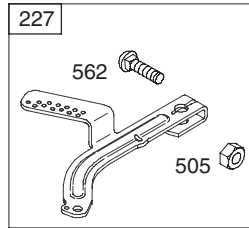

PARTS LIST

Craftsman Engine Model 15C103-0661 For Snow Thrower Model 247.88690

PARTS LIST

Craftsman Engine Model 15C103-0661 For Snow Thrower Model 247.88690

Ref. No.	Part No.	Description
1	794188	Cylinder Assembly
2	399269	Kit-Bushing/Seal (Magneto Side)
3	299819s •	Seal-Oil (Magneto Side)
5	791720	Head-Cylinder
7	791716 •+	Gasket-Cylinder Head
11	695745	Tube-Breather
12	699485 •	Gasket-Crankcase
13	699482	Screw (Cylinder Head)
15	691686	Plug-Oil Drain
16	795116	Crankshaft
18	699696	Cover-Crankcase
20	692550 •	Seal-Oil (PTO Side)
21	281658s	Cap-Oil Fill
22	699478	Screw (Crankcase Cover/Sump)
23	699516	Flywheel
24	222698s	Key-Flywheel
25	791786	Piston Assembly (Standard)
	791791	Piston Assembly (.020" Oversize)
26	791787	Ring Set (Standard)
	791792	Ring Set (.020" Oversize)
27	690975	Lock-Piston Pin
28	690229	Pin-Piston
29	791783	Rod-Connecting
32	791784	Screw (Connecting Rod)
33	499642	Valve-Exhaust
34	499641	Valve-Intake
35	691304	Spring-Valve (Intake)
36	691304	Spring-Valve (Exhaust)
40	692194	Retainer-Valve
45	690977	Tappet-Valve
46	693404	Camshaft
48	N/A	Short Block
51	791718 Ø•+	Gasket-Intake
55	696710	Housing-Rewind Starter
58	693389	Rope-Starter
60	699334	Grip-Starter Rope

Ref. No.	Part No.	Description
65	690937	Screw (Rewind Starter) (SAE)
65A	699228	Screw (Rewind Starter) (Metric)
95	691636	Screw (Throttle Valve)
97	690024	Shaft-Throttle
98	398185 Ø	Kit-Idle Speed
104	691242 Ø	Pin-Float Hinge
108	695807	Valve-Choke
109	791954	Shaft-Choke
117	691428	Jet-Main (Standard)
118	690048	Jet-Main (High Altitude)
121	792006	Kit-Carburetor Overhaul
122	791717	Spacer-Carburetor
125	794588	Carburetor
127	691739 Ø	Plug-Welch
130	691181	Valve-Throttle
133	398187	Float-Carburetor
134	398188	Kit-Needle/Seat
137	693981 Ø	Gasket-Float Bowl
146	690979	Key-Timing
155	698214	Plate-Cylinder Head
177	795015	Seal-O Ring (Dipstick)
186	692317	Connector-Hose (Carburetor)
187	791874	Line-Fuel (Formed)
188	699479	Screw (Control Bracket)
190	699220	Screw (Fuel Tank)
192	694543	Ball-Rocker Arm
209	692571	Spring-Governor
219	693578	Gear-Governor
220	691724	Washer (Governor Gear)
222	793100	Bracket-Control
227	794367	Lever-Governor Control
238	691300	Cap-Valve
276	271716	Washer-Sealing
281	793122	Panel-Control
300	794728	Muffler
304	699598	Housing-Blower