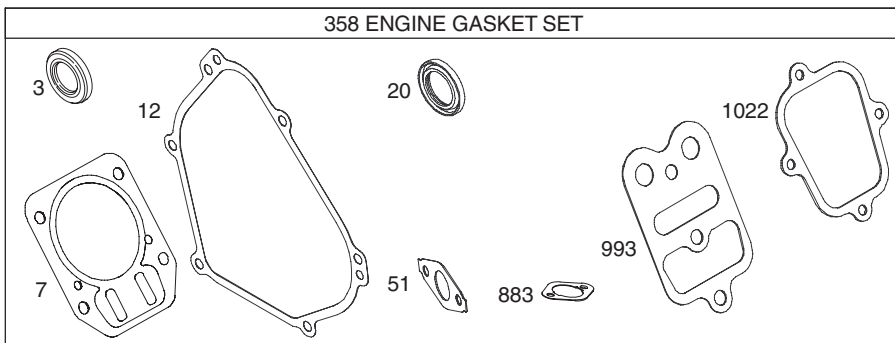

358 ENGINE GASKET SET