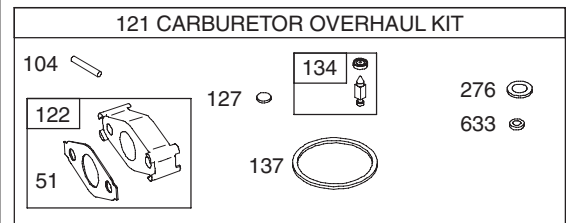

PARTS LIST

Craftsman Engine Model 15C103-0661 For Snow Thrower Model 247.88690

Ref. No.	Part No.	Description
1	794188	Cylinder Assembly
2	399269	Kit-Bushing/Seal (Magneto Side)
3	299819s •	Seal-Oil (Magneto Side)
5	791720	Head-Cylinder
7	791716 •+	Gasket-Cylinder Head
11	695745	Tube-Breather
12	699485 •	Gasket-Crankcase
13	699482	Screw (Cylinder Head)
15	691686	Plug-Oil Drain
16	795116	Crankshaft
18	699696	Cover-Crankcase
20	692550 •	Seal-Oil (PTO Side)
21	281658s	Cap-Oil Fill
22	699478	Screw (Crankcase Cover/Sump)
23	699516	Flywheel
24	222698s	Key-Flywheel
25	791786	Piston Assembly (Standard)
	791791	Piston Assembly (.020" Oversize)
26	791787	Ring Set (Standard)
	791792	Ring Set (.020" Oversize)
27	690975	Lock-Piston Pin
28	690229	Pin-Piston
29	791783	Rod-Connecting
32	791784	Screw (Connecting Rod)
33	499642	Valve-Exhaust
34	499641	Valve-Intake
35	691304	Spring-Valve (Intake)
36	691304	Spring-Valve (Exhaust)
40	692194	Retainer-Valve
45	690977	Tappet-Valve
46	693404	Camshaft
48	N/A	Short Block
51	791718 Ø•+	Gasket-Intake
55	696710	Housing-Rewind Starter
58	693389	Rope-Starter
60	699334	Grip-Starter Rope