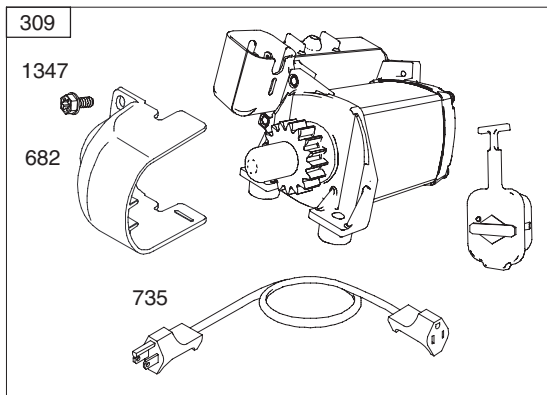

PARTS LIST

Craftsman Engine Model 15C103-0661 For Snow Thrower Model 247.88690

Ref. No.	Part No.	Description
1	794188	Cylinder Assembly
2	399269	Kit-Bushing/Seal (Magneto Side)
3	299819s •	Seal-Oil (Magneto Side)
5	791720	Head-Cylinder
7	791716 •+	Gasket-Cylinder Head
11	695745	Tube-Breather
12	699485 •	Gasket-Crankcase
13	699482	Screw (Cylinder Head)
15	691686	Plug-Oil Drain
16	795116	Crankshaft
18	699696	Cover-Crankcase
20	692550 •	Seal-Oil (PTO Side)
21	281658s	Cap-Oil Fill
22	699478	Screw (Crankcase Cover/Sump)
23	699516	Flywheel
24	222698s	Key-Flywheel
25	791786	Piston Assembly (Standard)
	791791	Piston Assembly (.020" Oversize)
26	791787	Ring Set (Standard)
	791792	Ring Set (.020" Oversize)
27	690975	Lock-Piston Pin
28	690229	Pin-Piston
29	791783	Rod-Connecting
32	791784	Screw (Connecting Rod)
33	499642	Valve-Exhaust
34	499641	Valve-Intake
35	691304	Spring-Valve (Intake)
36	691304	Spring-Valve (Exhaust)
40	692194	Retainer-Valve
45	690977	Tappet-Valve
46	693404	Camshaft
48	N/A	Short Block
51	791718 Ø•+	Gasket-Intake
55	696710	Housing-Rewind Starter
58	693389	Rope-Starter
60	699334	Grip-Starter Rope