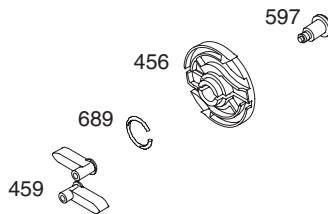

PARTS LIST

Craftsman Engine Model 15C103-0661 For Snow Thrower Model 247.88690

Ref. No.	Part No.	Description
1	794188	Cylinder Assembly
2	399269	Kit-Bushing/Seal (Magneto Side)
3	299819s •	Seal-Oil (Magneto Side)
5	791720	Head-Cylinder
7	791716 •+	Gasket-Cylinder Head
11	695745	Tube-Breather
12	699485 •	Gasket-Crankcase
13	699482	Screw (Cylinder Head)
15	691686	Plug-Oil Drain
16	795116	Crankshaft
18	699696	Cover-Crankcase
20	692550 •	Seal-Oil (PTO Side)
21	281658s	Cap-Oil Fill
22	699478	Screw (Crankcase Cover/Sump)
23	699516	Flywheel
24	222698s	Key-Flywheel
25	791786	Piston Assembly (Standard)
	791791	Piston Assembly (.020" Oversize)
26	791787	Ring Set (Standard)
	791792	Ring Set (.020" Oversize)
27	690975	Lock-Piston Pin
28	690229	Pin-Piston
29	791783	Rod-Connecting
32	791784	Screw (Connecting Rod)
33	499642	Valve-Exhaust
34	499641	Valve-Intake
35	691304	Spring-Valve (Intake)
36	691304	Spring-Valve (Exhaust)
40	692194	Retainer-Valve
45	690977	Tappet-Valve
46	693404	Camshaft
48	N/A	Short Block
51	791718 Ø•+	Gasket-Intake
55	696710	Housing-Rewind Starter
58	693389	Rope-Starter
60	699334	Grip-Starter Rope