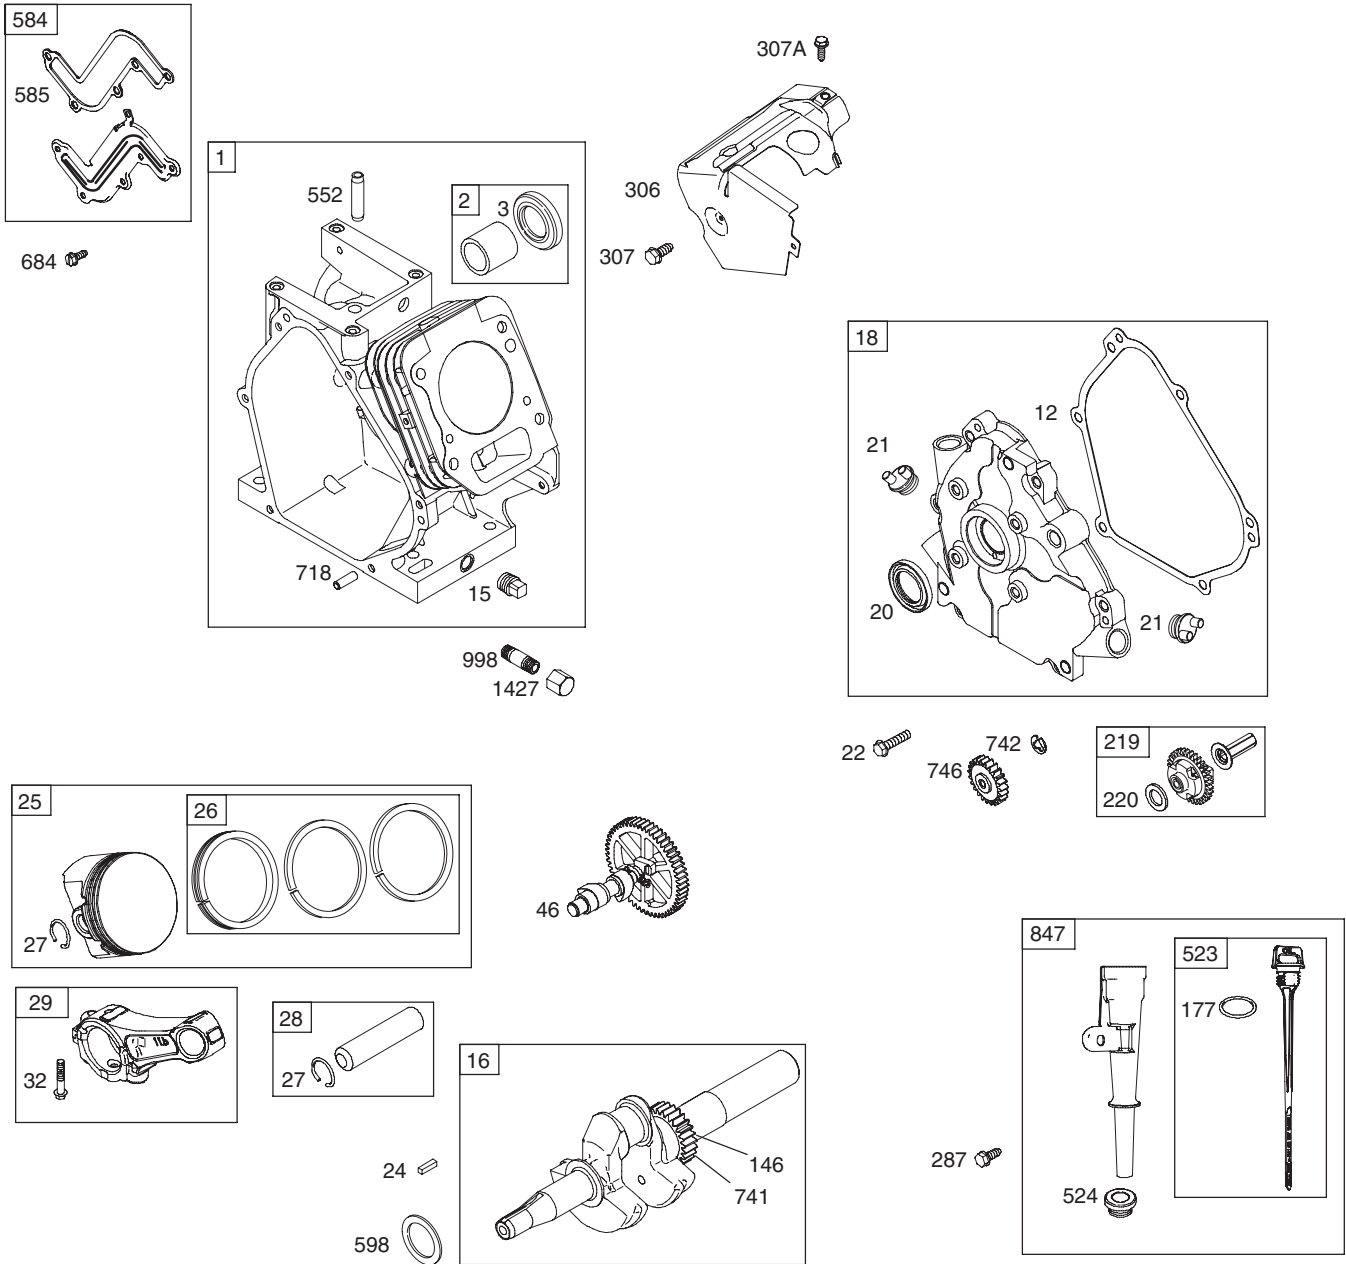

PARTS LIST

Craftsman Snow Thrower Model 247.88690

Ref. No.	Part No.	Description
1.	656-04025A	Disc Assembly, Friction Wheel
2.	684-04153	Friction Wheel Assembly, 5.5 OD
3.	684-04154-0637	Support Bracket, Friction Wheel
4.	684-04156A	Shift Assembly, Rod
5.	710-0627	Hex Screw, 5/16-24, .750, Gr5
6.	710-0788	Screw, 1/4-20, 1.000
7.	710-1652	Screw, 1/4-20 x .625
8.	712-04065	Nut, Flange Lock, 3/8-16, Nylon
9.	712-0417A	Nut, Flange, 5/8-18
10.	714-0126	Key, Hi Pro, 3/16 x 3/4 Dia.
11.	716-0104	E-ring, .500 Dia.
12.	716-0136	E-ring, Retaining, .875 Dia.
13.	716-0231	E-ring, .750 Dia.
14.	717-04209A	Hex Shaft, .8125, 7-Tooth
15.	717-04230	Gear, 80-Tooth
16.	726-0221	Speed Nut, .500
17.	732-0264	Extension Spring
18.	736-0242	Washer, Bell, .340 x .872 x .060
19.	736-0287	Washer, Flat, .793 x 1.24 x .060
20.	736-04161	Washer, Flat, .75 x 1.00 x .060
21.	790-00289A-0637	Plt., Cvr.
22.	748-0234	Shoulder Spacer
23.	738-04184A	Screw, Shoulder, .37 x .105, 1/4-20
24.	738-0924A	Screw, 1/4-28, .375
25.	741-0245	Bearing, Hex Flange x .75 ID
26.	741-0563	Bearing, Ball, 17 x 40 x 12
27.	746-04229	Clutch Cable, Wheel, 44.95"
28.	735-04054	Rubber, Friction Wheel, 5.5 OD
29.	748-0190	Spacer, .508 ID x .75 OD x .68
30.	756-0625	Roller, Cable
31.	790-00096-0637	Front Guide Bracket, Auger Cable
32.	790-00180A-0721	Frame
33.	790-00206A-0637	Guide Bracket, Auger Cable
34.	790-00207B	Guide Bracket, Drive Cable
35.	790-00316-0637	Cover, Frame
36.	634-04147A-0911	LH Wheel Assembly, 15 x 5 x 6

Ref. No.	Part No.	Description
	634-04148A-0911	RH Wheel Assembly, 15 x 5 x 6
37.	731-04873	Spacer, 1.25 x .75 x 3.0
38.	738-04168	Axle, .75 x 22"
39.	790-00218A-0637	Shift Bracket, Speed Selector
40.	710-0809	Hex Screw, 1/4-20, 1.25, Gr5
41.	710-0191	Hex Screw, 3/8-24, 1.25, Gr8
42.	710-0672	Hex Screw, 5/16-24, 1.25, Gr5
43.	710-0654A	Screw, Sems, 3/8-16, 1.00
44.	710-1245B	Hex Screw, 5/16-24, .875, Gr8
45.	710-0896	Screw, 1/4-20 x .625
46.	726-04012	Nut, Push-on, .25 Dia.
47.	731-04792A	Cover, Belt
48.	732-04308A	Spring, Torsion, .850 ID x .354
49.	736-0247	Washer, Flat, .406 x 1.25 x .157
50.	736-0119	Washer, Lock .3125
51.	736-0505	Washer, Flat, .34 x 1.50 x .150
52.	748-04053A	Pulley, Adapter, .75 Dia.
53.	748-04112B	Spacer, Shoulder, .317 x .50 x .102
54.	750-04303	Spacer, .875 ID x 1.185 OD
55.	750-04477	Spacer, .340 x .750 x .360
56.	754-04050	Belt, Auger Drive
57.	754-0367	Belt, Wheel Drive
58.	756-04109	Pulley, Auger Drive, 8.1 x .5
59.	756-04113	Pulley, Half, V x 2.600 OD
60.	756-04252	Pulley, Half, 3/8-V x 1.7160 OD
61.	790-00208C	Idler Bracket, Wheel Drive
62.	684-04169	Idler Pulley Assembly
63.	750-04571	Spacer, Shoulder, .26 x .79 x .538
64.	735-04099	Plug, 3/8 ID
65.	735-04100	Plug, 1/2 ID
66.	712-04064	Nut, Flange Lock, 1/4-20, Nylon
67.	710-0751	Hex Screw, 1/4-20, .620, Gr5
68.	732-04311	Spring, Torsion, .750 ID x .968
69.	712-04063	Nut, Flange Lock, 5/16-18, Nylon
70.	736-3015	Wash., Flat, .469 x .875 x .105
71.	790-00217A-0637	Pivot Bracket, Speed Selector

PARTS LIST

Craftsman Engine Model 15C103-0661 For Snow Thrower Model 247.88690

1058 OPERATOR'S MANUAL

48 SHORT BLOCK

1329 REPLACEMENT ENGINE

1330 REPAIR MANUAL