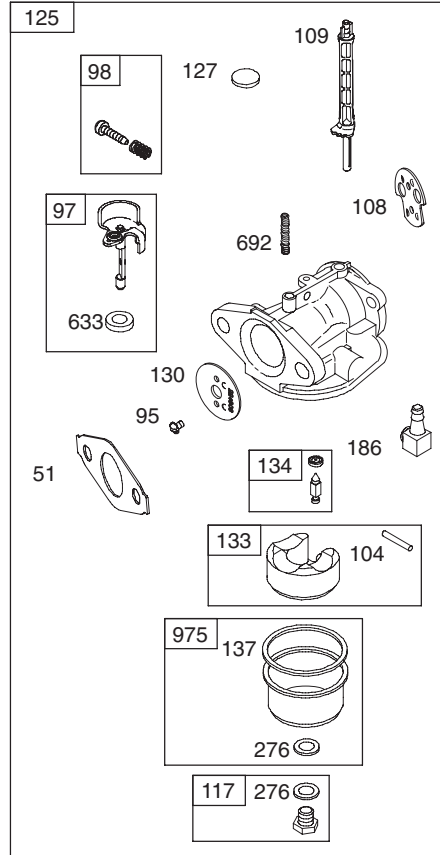

PARTS LIST

Craftsman Engine Model 15C103-0661 For Snow Thrower Model 247.88690

PARTS LIST

Craftsman Engine Model 15C103-0661 For Snow Thrower Model 247.88690

Ref. No.	Part No.	Description
1	794188	Cylinder Assembly
2	399269	Kit-Bushing/Seal (Magneto Side)
3	299819s •	Seal-Oil (Magneto Side)
5	791720	Head-Cylinder
7	791716 •+	Gasket-Cylinder Head
11	695745	Tube-Breather
12	699485 •	Gasket-Crankcase
13	699482	Screw (Cylinder Head)
15	691686	Plug-Oil Drain
16	795116	Crankshaft
18	699696	Cover-Crankcase
20	692550 •	Seal-Oil (PTO Side)
21	281658s	Cap-Oil Fill
22	699478	Screw (Crankcase Cover/Sump)
23	699516	Flywheel
24	222698s	Key-Flywheel
25	791786	Piston Assembly (Standard)
	791791	Piston Assembly (.020" Oversize)
26	791787	Ring Set (Standard)
	791792	Ring Set (.020" Oversize)
27	690975	Lock-Piston Pin
28	690229	Pin-Piston
29	791783	Rod-Connecting
32	791784	Screw (Connecting Rod)
33	499642	Valve-Exhaust
34	499641	Valve-Intake
35	691304	Spring-Valve (Intake)
36	691304	Spring-Valve (Exhaust)
40	692194	Retainer-Valve
45	690977	Tappet-Valve
46	693404	Camshaft
48	N/A	Short Block
51	791718 Ø•+	Gasket-Intake
55	696710	Housing-Rewind Starter
58	693389	Rope-Starter
60	699334	Grip-Starter Rope

Ref. No.	Part No.	Description
65	690937	Screw (Rewind Starter) (SAE)
65A	699228	Screw (Rewind Starter) (Metric)
95	691636	Screw (Throttle Valve)
97	690024	Shaft-Throttle
98	398185 Ø	Kit-Idle Speed
104	691242 Ø	Pin-Float Hinge
108	695807	Valve-Choke
109	791954	Shaft-Choke
117	691428	Jet-Main (Standard)
118	690048	Jet-Main (High Altitude)
121	792006	Kit-Carburetor Overhaul
122	791717	Spacer-Carburetor
125	794588	Carburetor
127	691739 Ø	Plug-Welch
130	691181	Valve-Throttle
133	398187	Float-Carburetor
134	398188	Kit-Needle/Seat
137	693981 Ø	Gasket-Float Bowl
146	690979	Key-Timing
155	698214	Plate-Cylinder Head
177	795015	Seal-O Ring (Dipstick)
186	692317	Connector-Hose (Carburetor)
187	791874	Line-Fuel (Formed)
188	699479	Screw (Control Bracket)
190	699220	Screw (Fuel Tank)
192	694543	Ball-Rocker Arm
209	692571	Spring-Governor
219	693578	Gear-Governor
220	691724	Washer (Governor Gear)
222	793100	Bracket-Control
227	794367	Lever-Governor Control
238	691300	Cap-Valve
276	271716	Washer-Sealing
281	793122	Panel-Control
300	794728	Muffler
304	699598	Housing-Blower