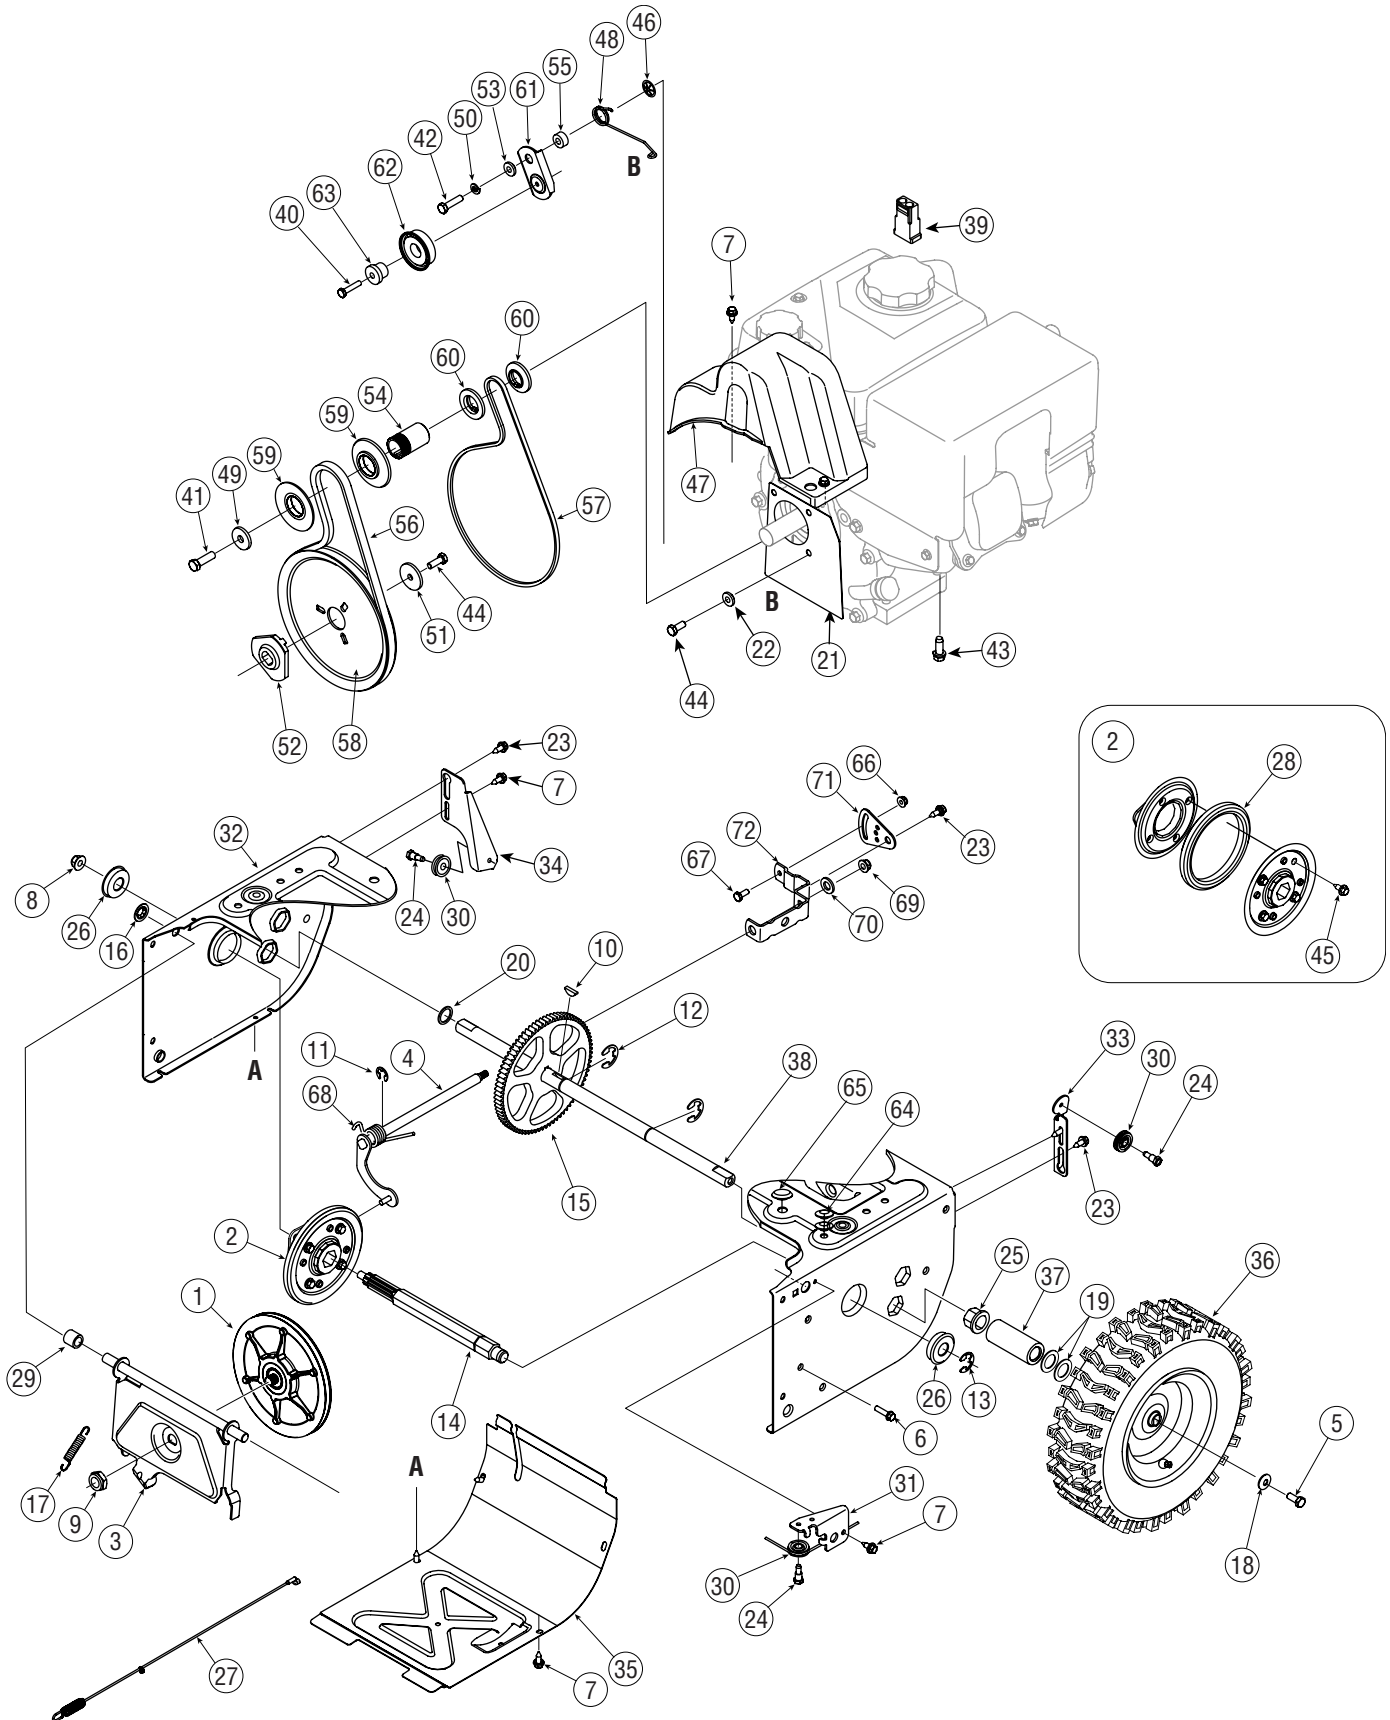

PARTS LIST

Craftsman Snow Thrower Model 247.88690

PARTS LIST

Craftsman Snow Thrower Model 247.88690

Ref. No.	Part No.	Description
1.	656-04025A	Disc Assembly, Friction Wheel
2.	684-04153	Friction Wheel Assembly, 5.5 OD
3.	684-04154-0637	Support Bracket, Friction Wheel
4.	684-04156A	Shift Assembly, Rod
5.	710-0627	Hex Screw, 5/16-24, .750, Gr5
6.	710-0788	Screw, 1/4-20, 1.000
7.	710-1652	Screw, 1/4-20 x .625
8.	712-04065	Nut, Flange Lock, 3/8-16, Nylon
9.	712-0417A	Nut, Flange, 5/8-18
10.	714-0126	Key, Hi Pro, 3/16 x 3/4 Dia.
11.	716-0104	E-ring, .500 Dia.
12.	716-0136	E-ring, Retaining, .875 Dia.
13.	716-0231	E-ring, .750 Dia.
14.	717-04209A	Hex Shaft, .8125, 7-Tooth
15.	717-04230	Gear, 80-Tooth
16.	726-0221	Speed Nut, .500
17.	732-0264	Extension Spring
18.	736-0242	Washer, Bell, .340 x .872 x .060
19.	736-0287	Washer, Flat, .793 x 1.24 x .060
20.	736-04161	Washer, Flat, .75 x 1.00 x .060
21.	790-00289A-0637	Plt., Cvr.
22.	748-0234	Shoulder Spacer
23.	738-04184A	Screw, Shoulder, .37 x .105, 1/4-20
24.	738-0924A	Screw, 1/4-28, .375
25.	741-0245	Bearing, Hex Flange x .75 ID
26.	741-0563	Bearing, Ball, 17 x 40 x 12
27.	746-04229	Clutch Cable, Wheel, 44.95"
28.	735-04054	Rubber, Friction Wheel, 5.5 OD
29.	748-0190	Spacer, .508 ID x .75 OD x .68
30.	756-0625	Roller, Cable
31.	790-00096-0637	Front Guide Bracket, Auger Cable
32.	790-00180A-0721	Frame
33.	790-00206A-0637	Guide Bracket, Auger Cable
34.	790-00207B	Guide Bracket, Drive Cable
35.	790-00316-0637	Cover, Frame
36.	634-04147A-0911	LH Wheel Assembly, 15 x 5 x 6

Ref. No.	Part No.	Description
	634-04148A-0911	RH Wheel Assembly, 15 x 5 x 6
37.	731-04873	Spacer, 1.25 x .75 x 3.0
38.	738-04168	Axle, .75 x 22"
39.	790-00218A-0637	Shift Bracket, Speed Selector
40.	710-0809	Hex Screw, 1/4-20, 1.25, Gr5
41.	710-0191	Hex Screw, 3/8-24, 1.25, Gr8
42.	710-0672	Hex Screw, 5/16-24, 1.25, Gr5
43.	710-0654A	Screw, Sems, 3/8-16, 1.00
44.	710-1245B	Hex Screw, 5/16-24, .875, Gr8
45.	710-0896	Screw, 1/4-20 x .625
46.	726-04012	Nut, Push-on, .25 Dia.
47.	731-04792A	Cover, Belt
48.	732-04308A	Spring, Torsion, .850 ID x .354
49.	736-0247	Washer, Flat, .406 x 1.25 x .157
50.	736-0119	Washer, Lock .3125
51.	736-0505	Washer, Flat, .34 x 1.50 x .150
52.	748-04053A	Pulley, Adapter, .75 Dia.
53.	748-04112B	Spacer, Shoulder, .317 x .50 x .102
54.	750-04303	Spacer, .875 ID x 1.185 OD
55.	750-04477	Spacer, .340 x .750 x .360
56.	754-04050	Belt, Auger Drive
57.	754-0367	Belt, Wheel Drive
58.	756-04109	Pulley, Auger Drive, 8.1 x .5
59.	756-04113	Pulley, Half, V x 2.600 OD
60.	756-04252	Pulley, Half, 3/8-V x 1.7160 OD
61.	790-00208C	Idler Bracket, Wheel Drive
62.	684-04169	Idler Pulley Assembly
63.	750-04571	Spacer, Shoulder, .26 x .79 x .538
64.	735-04099	Plug, 3/8 ID
65.	735-04100	Plug, 1/2 ID
66.	712-04064	Nut, Flange Lock, 1/4-20, Nylon
67.	710-0751	Hex Screw, 1/4-20, .620, Gr5
68.	732-04311	Spring, Torsion, .750 ID x .968
69.	712-04063	Nut, Flange Lock, 5/16-18, Nylon
70.	736-3015	Wash., Flat, .469 x .875 x .105
71.	790-00217A-0637	Pivot Bracket, Speed Selector