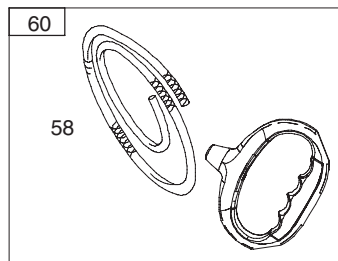

PARTS LIST

Craftsman Engine Model 15C103-0661 For Snow Thrower Model 247.88690

Ref. No.	Part No.	Description
1	794188	Cylinder Assembly
2	399269	Kit-Bushing/Seal (Magneto Side)
3	299819s •	Seal-Oil (Magneto Side)
5	791720	Head-Cylinder
7	791716 •+	Gasket-Cylinder Head
11	695745	Tube-Breather
12	699485 •	Gasket-Crankcase
13	699482	Screw (Cylinder Head)
15	691686	Plug-Oil Drain
16	795116	Crankshaft
18	699696	Cover-Crankcase
20	692550 •	Seal-Oil (PTO Side)
21	281658s	Cap-Oil Fill
22	699478	Screw (Crankcase Cover/Sump)
23	699516	Flywheel
24	222698s	Key-Flywheel
25	791786	Piston Assembly (Standard)
	791791	Piston Assembly (.020" Oversize)
26	791787	Ring Set (Standard)
	791792	Ring Set (.020" Oversize)
27	690975	Lock-Piston Pin
28	690229	Pin-Piston
29	791783	Rod-Connecting
32	791784	Screw (Connecting Rod)
33	499642	Valve-Exhaust
34	499641	Valve-Intake
35	691304	Spring-Valve (Intake)
36	691304	Spring-Valve (Exhaust)
40	692194	Retainer-Valve
45	690977	Tappet-Valve
46	693404	Camshaft
48	N/A	Short Block
51	791718 Ø•+	Gasket-Intake
55	696710	Housing-Rewind Starter
58	693389	Rope-Starter
60	699334	Grip-Starter Rope