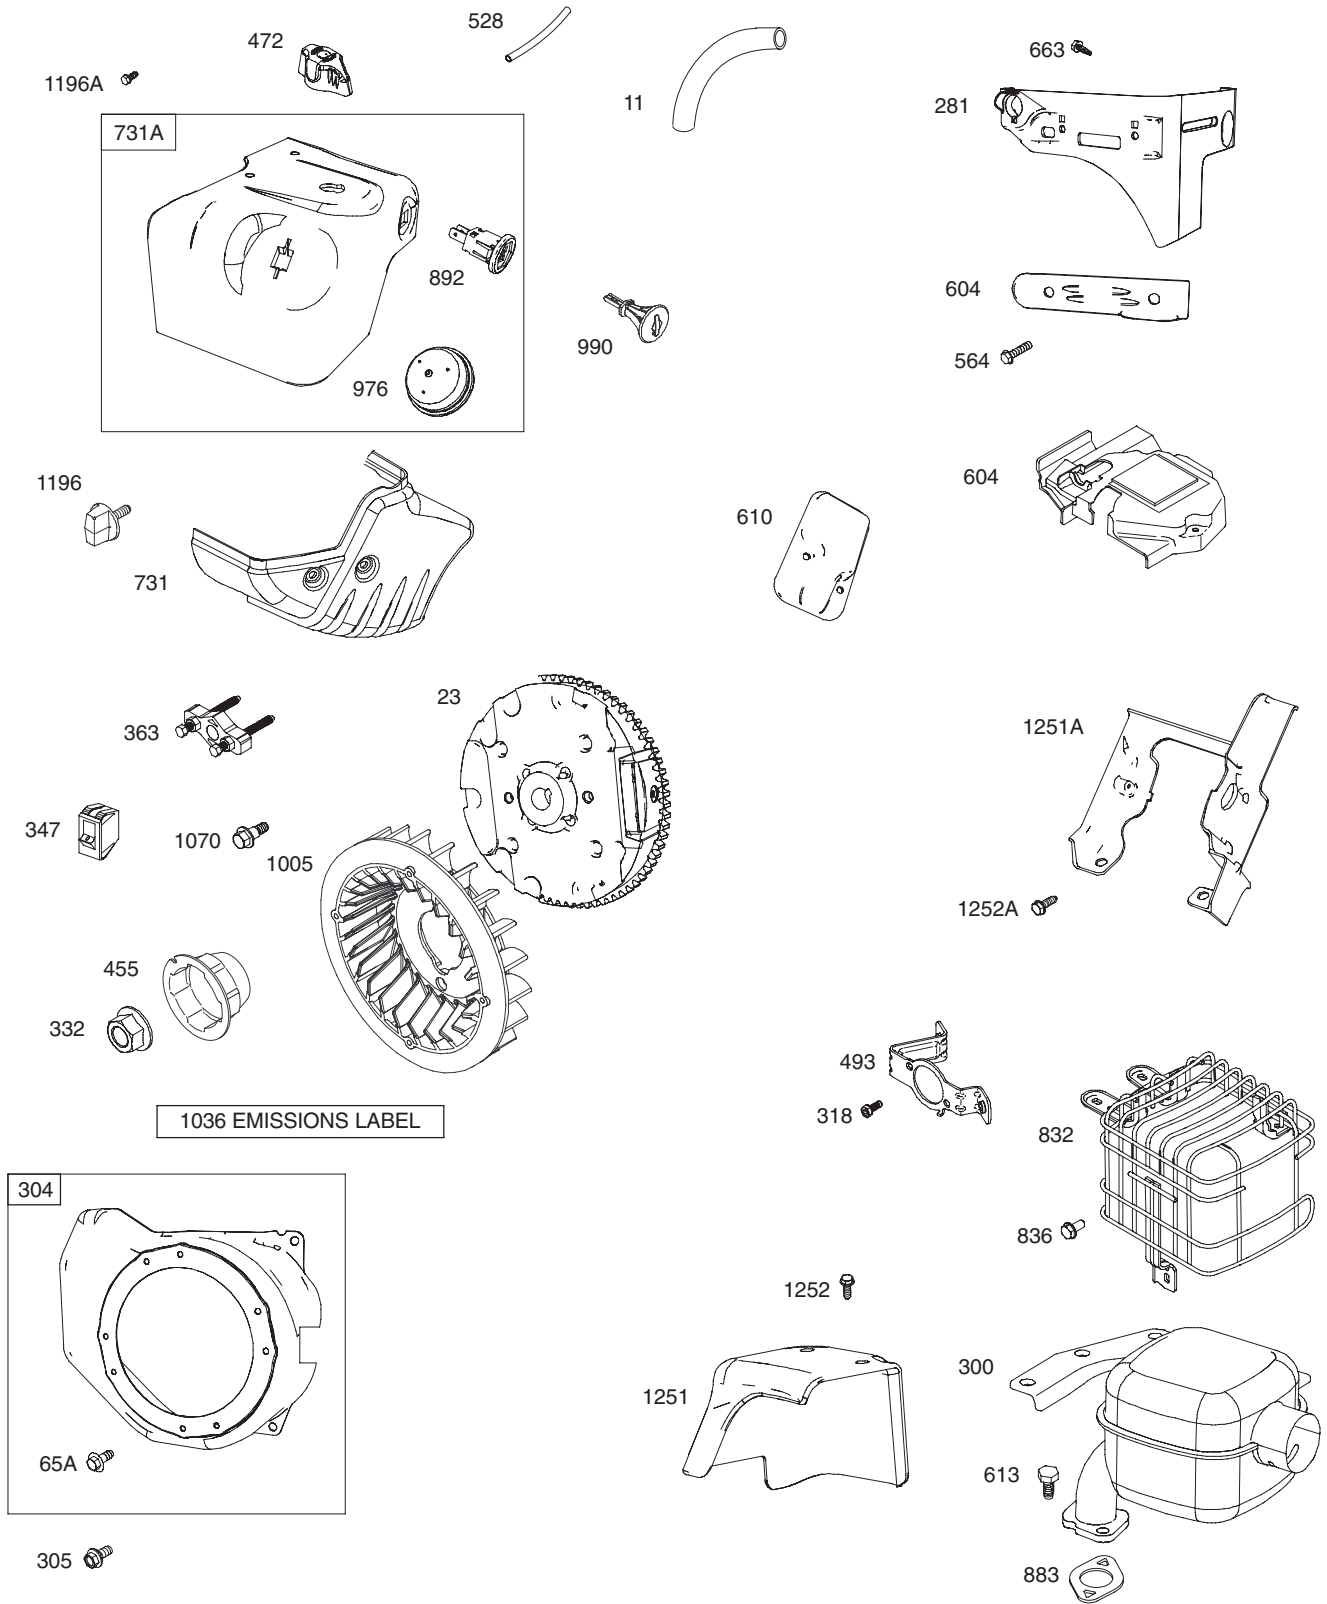

PARTS LIST

Craftsman Engine Model 15C103-0661 For Snow Thrower Model 247.88690