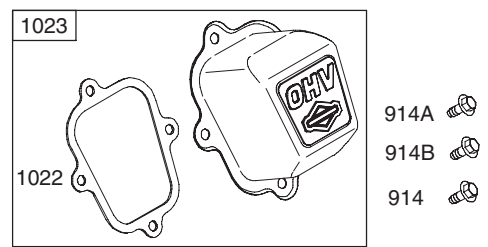

PARTS LIST

Craftsman Engine Model 15C103-0661 For Snow Thrower Model 247.88690