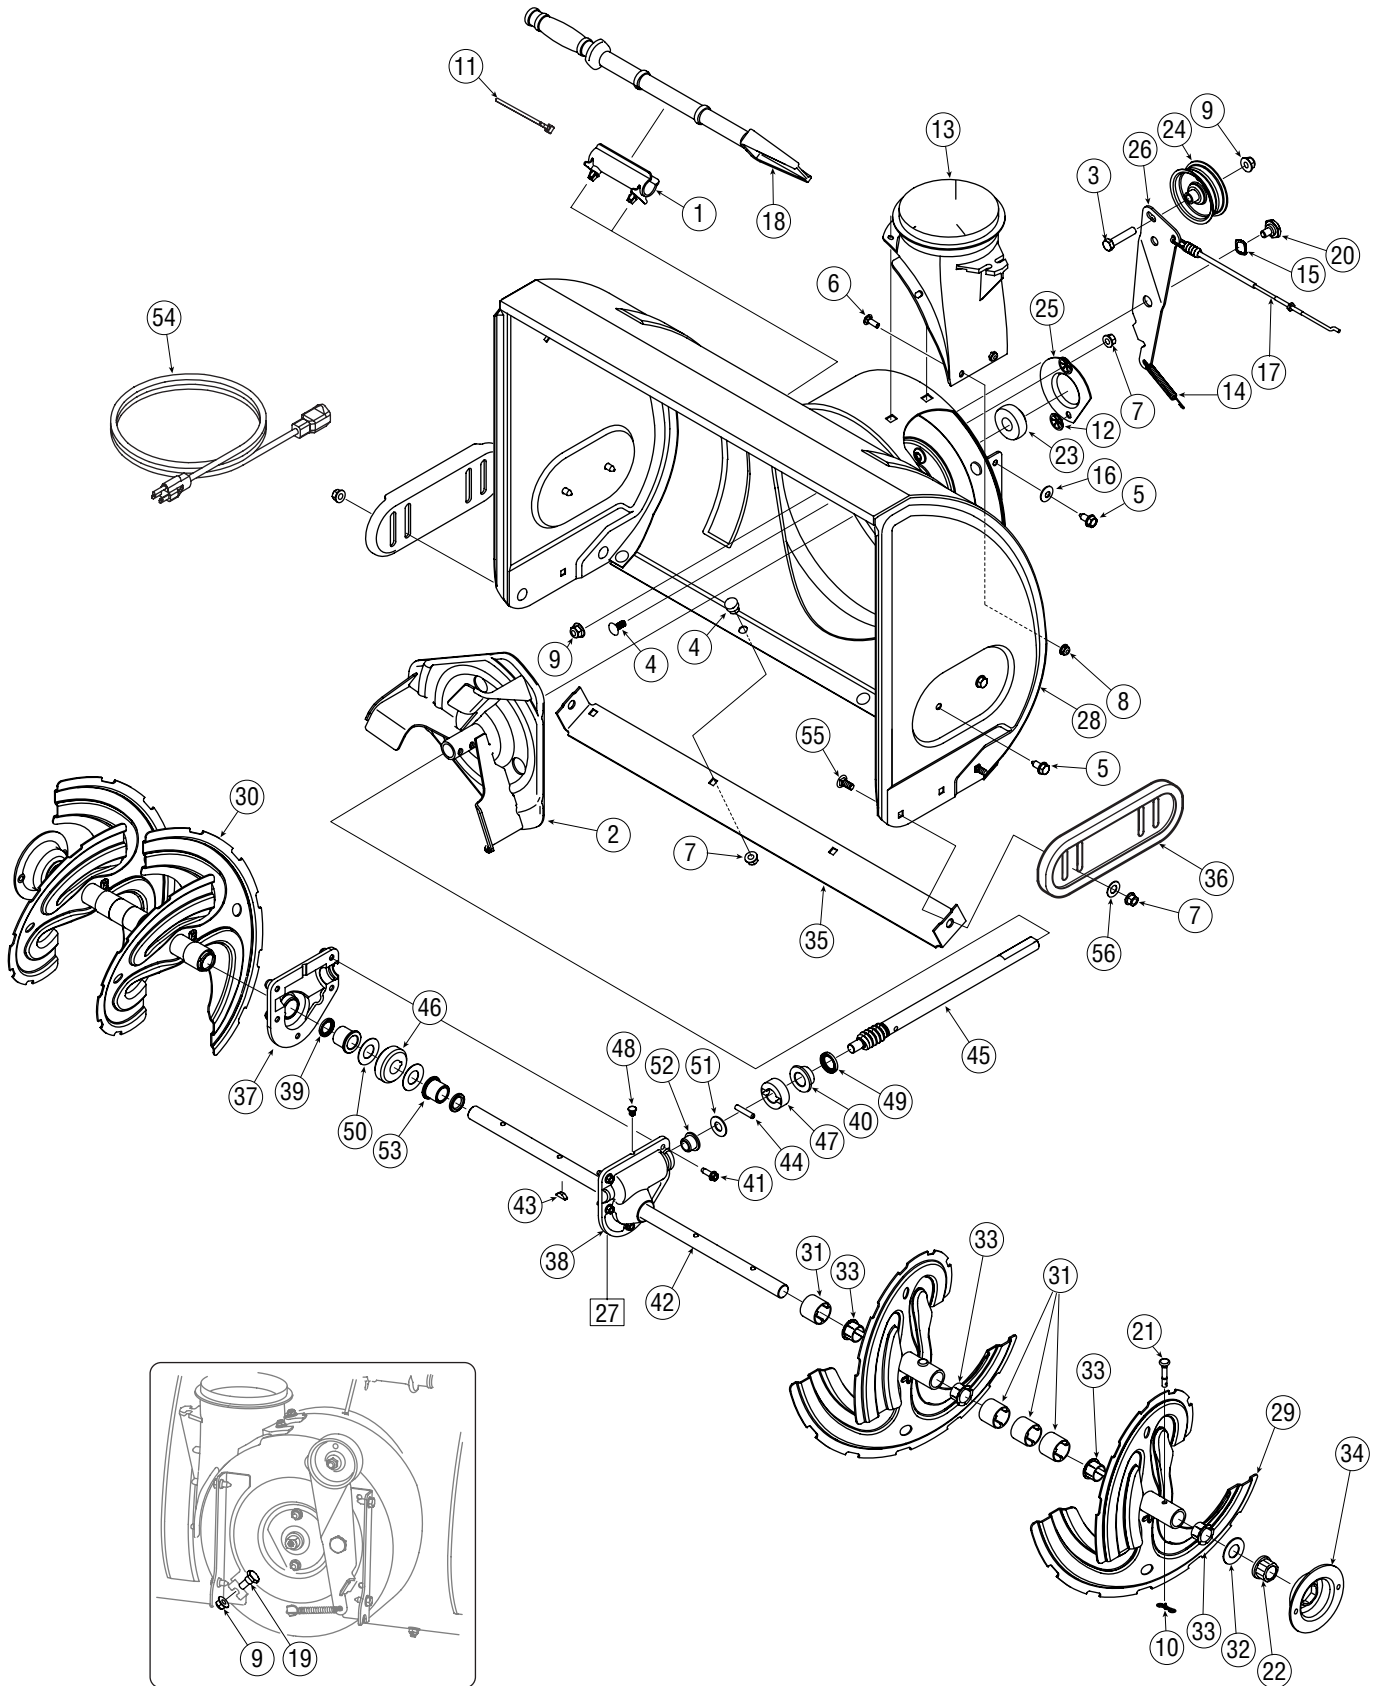

PARTS LIST

Craftsman Snow Thrower Model 247.88690

PARTS LIST

Craftsman Snow Thrower Model 247.88690

Ref. No.	Part No.	Description
1.	731-2635	Snow Removal Tool Mount
2.	684-04057A-0637	Impeller Assembly, 12" Dia.
3.	710-0347	Hex Screw, 3/8-16, 1.75, Gr5
4.	710-0451	Bolt, Carriage, 5/16-18, .750 Gr1
5.	710-04484	Screw, 5/16-18, 0.750
6.	710-0703	Screw, Carriage, 1/4-20, .750, Gr5
7.	712-04063	Nut, Flange Lock, 5/16-18, Nylon
8.	712-04064	Nut, Flange Lock, 1/4-20, Nylon
9.	712-04065	Nut, Flange Lock, 3/8-16, Nylon
10.	714-04040	Cotter Pin, Bow-tie
11.	725-0157	Cable, Tie, 3/16 x .05 x 7.4
12.	726-04012	Nut, Push-on, .25 Dia
13.	731-04705C	Chute, Adapter 5" Dia
14.	732-04460	Spring, Extension, .38 OD x 4.59
15.	736-0174	Washer, Wave, .625 x .885 x .015
16.	736-0242	Washer, Bell, .340 x .872 x .060
17.	746-04230	Clutch Cable, Auger, 47.23"
18.	731-2643	Snow Removal Tool
19.	738-0143	Screw, Shoulder, .498 x .34, 3/8-16
20.	738-0281	Screw, Shoulder, .625 x .17, 3/8-16
21.	738-04124A	Shear Pin, .25 x 1.50
22.	741-0245	Bearing, Hex Flange x .75 ID
23.	741-0309	Bearing, Ball, .75 ID x 1.85 OD
24.	756-0981B	Flat Pulley, Idler, 2.75 OD
25.	790-00075	Housing, Bearing, 1.85 ID
26.	790-00080A-0637	Bracket, Auger Idler w/ Brake
27.	618-04173A	Gearbox Assembly, Auger, 28"
28.	684-04268-0721	Housing Assembly, Auger 28"