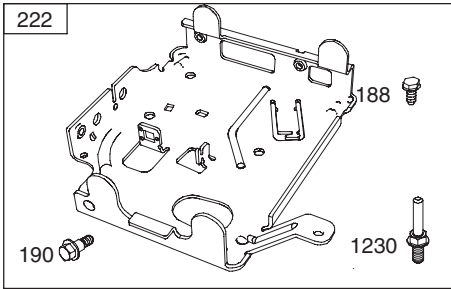

PARTS LIST

Craftsman Engine Model 15C103-0661 For Snow Thrower Model 247.88690

PARTS LIST

Craftsman Engine Model 15C103-0661 For Snow Thrower Model 247.88690

Ref. No.	Part No.	Description
1	794188	Cylinder Assembly
2	399269	Kit-Bushing/Seal (Magneto Side)
3	299819s •	Seal-Oil (Magneto Side)
5	791720	Head-Cylinder
7	791716 •+	Gasket-Cylinder Head
11	695745	Tube-Breather
12	699485 •	Gasket-Crankcase
13	699482	Screw (Cylinder Head)
15	691686	Plug-Oil Drain
16	795116	Crankshaft
18	699696	Cover-Crankcase
20	692550 •	Seal-Oil (PTO Side)
21	281658s	Cap-Oil Fill
22	699478	Screw (Crankcase Cover/Sump)
23	699516	Flywheel
24	222698s	Key-Flywheel
25	791786	Piston Assembly (Standard)
	791791	Piston Assembly (.020" Oversize)
26	791787	Ring Set (Standard)
	791792	Ring Set (.020" Oversize)
27	690975	Lock-Piston Pin
28	690229	Pin-Piston
29	791783	Rod-Connecting
32	791784	Screw (Connecting Rod)
33	499642	Valve-Exhaust
34	499641	Valve-Intake
35	691304	Spring-Valve (Intake)
36	691304	Spring-Valve (Exhaust)
40	692194	Retainer-Valve
45	690977	Tappet-Valve
46	693404	Camshaft
48	N/A	Short Block
51	791718 Ø•+	Gasket-Intake
55	696710	Housing-Rewind Starter
58	693389	Rope-Starter
60	699334	Grip-Starter Rope

Ref. No.	Part No.	Description
65	690937	Screw (Rewind Starter) (SAE)
65A	699228	Screw (Rewind Starter) (Metric)
95	691636	Screw (Throttle Valve)
97	690024	Shaft-Throttle
98	398185 Ø	Kit-Idle Speed
104	691242 Ø	Pin-Float Hinge
108	695807	Valve-Choke
109	791954	Shaft-Choke
117	691428	Jet-Main (Standard)
118	690048	Jet-Main (High Altitude)
121	792006	Kit-Carburetor Overhaul
122	791717	Spacer-Carburetor
125	794588	Carburetor
127	691739 Ø	Plug-Welch
130	691181	Valve-Throttle
133	398187	Float-Carburetor
134	398188	Kit-Needle/Seat
137	693981 Ø	Gasket-Float Bowl
146	690979	Key-Timing
155	698214	Plate-Cylinder Head
177	795015	Seal-O Ring (Dipstick)
186	692317	Connector-Hose (Carburetor)
187	791874	Line-Fuel (Formed)
188	699479	Screw (Control Bracket)
190	699220	Screw (Fuel Tank)
192	694543	Ball-Rocker Arm
209	692571	Spring-Governor
219	693578	Gear-Governor
220	691724	Washer (Governor Gear)
222	793100	Bracket-Control
227	794367	Lever-Governor Control
238	691300	Cap-Valve
276	271716	Washer-Sealing
281	793122	Panel-Control
300	794728	Muffler
304	699598	Housing-Blower