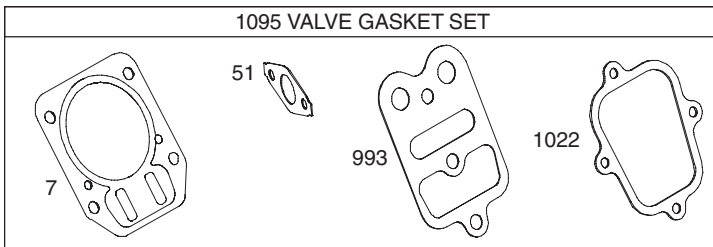

PARTS LIST

Craftsman Engine Model 15C103-0661 For Snow Thrower Model 247.88690