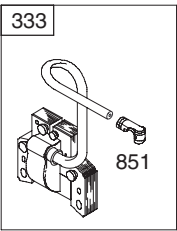

PARTS LIST

Craftsman Engine Model 15C103-0661 For Snow Thrower Model 247.88690

PARTS LIST

Craftsman Engine Model 15C103-0661 For Snow Thrower Model 247.88690

Ref. No.	Part No.	Description
1	794188	Cylinder Assembly
2	399269	Kit-Bushing/Seal (Magneto Side)
3	299819s •	Seal-Oil (Magneto Side)
5	791720	Head-Cylinder
7	791716 •+	Gasket-Cylinder Head
11	695745	Tube-Breather
12	699485 •	Gasket-Crankcase
13	699482	Screw (Cylinder Head)
15	691686	Plug-Oil Drain
16	795116	Crankshaft
18	699696	Cover-Crankcase
20	692550 •	Seal-Oil (PTO Side)
21	281658s	Cap-Oil Fill
22	699478	Screw (Crankcase Cover/Sump)
23	699516	Flywheel
24	222698s	Key-Flywheel
25	791786	Piston Assembly (Standard)
	791791	Piston Assembly (.020" Oversize)
26	791787	Ring Set (Standard)
	791792	Ring Set (.020" Oversize)
27	690975	Lock-Piston Pin
28	690229	Pin-Piston
29	791783	Rod-Connecting
32	791784	Screw (Connecting Rod)
33	499642	Valve-Exhaust
34	499641	Valve-Intake
35	691304	Spring-Valve (Intake)
36	691304	Spring-Valve (Exhaust)
40	692194	Retainer-Valve
45	690977	Tappet-Valve
46	693404	Camshaft
48	N/A	Short Block
51	791718 Ø•+	Gasket-Intake
55	696710	Housing-Rewind Starter
58	693389	Rope-Starter
60	699334	Grip-Starter Rope

Ref. No.	Part No.	Description
65	690937	Screw (Rewind Starter) (SAE)
65A	699228	Screw (Rewind Starter) (Metric)
95	691636	Screw (Throttle Valve)
97	690024	Shaft-Throttle
98	398185 Ø	Kit-Idle Speed
104	691242 Ø	Pin-Float Hinge
108	695807	Valve-Choke
109	791954	Shaft-Choke
117	691428	Jet-Main (Standard)
118	690048	Jet-Main (High Altitude)
121	792006	Kit-Carburetor Overhaul
122	791717	Spacer-Carburetor
125	794588	Carburetor
127	691739 Ø	Plug-Welch
130	691181	Valve-Throttle
133	398187	Float-Carburetor
134	398188	Kit-Needle/Seat
137	693981 Ø	Gasket-Float Bowl
146	690979	Key-Timing
155	698214	Plate-Cylinder Head
177	795015	Seal-O Ring (Dipstick)
186	692317	Connector-Hose (Carburetor)
187	791874	Line-Fuel (Formed)
188	699479	Screw (Control Bracket)
190	699220	Screw (Fuel Tank)
192	694543	Ball-Rocker Arm
209	692571	Spring-Governor
219	693578	Gear-Governor
220	691724	Washer (Governor Gear)
222	793100	Bracket-Control
227	794367	Lever-Governor Control
238	691300	Cap-Valve
276	271716	Washer-Sealing
281	793122	Panel-Control
300	794728	Muffler
304	699598	Housing-Blower