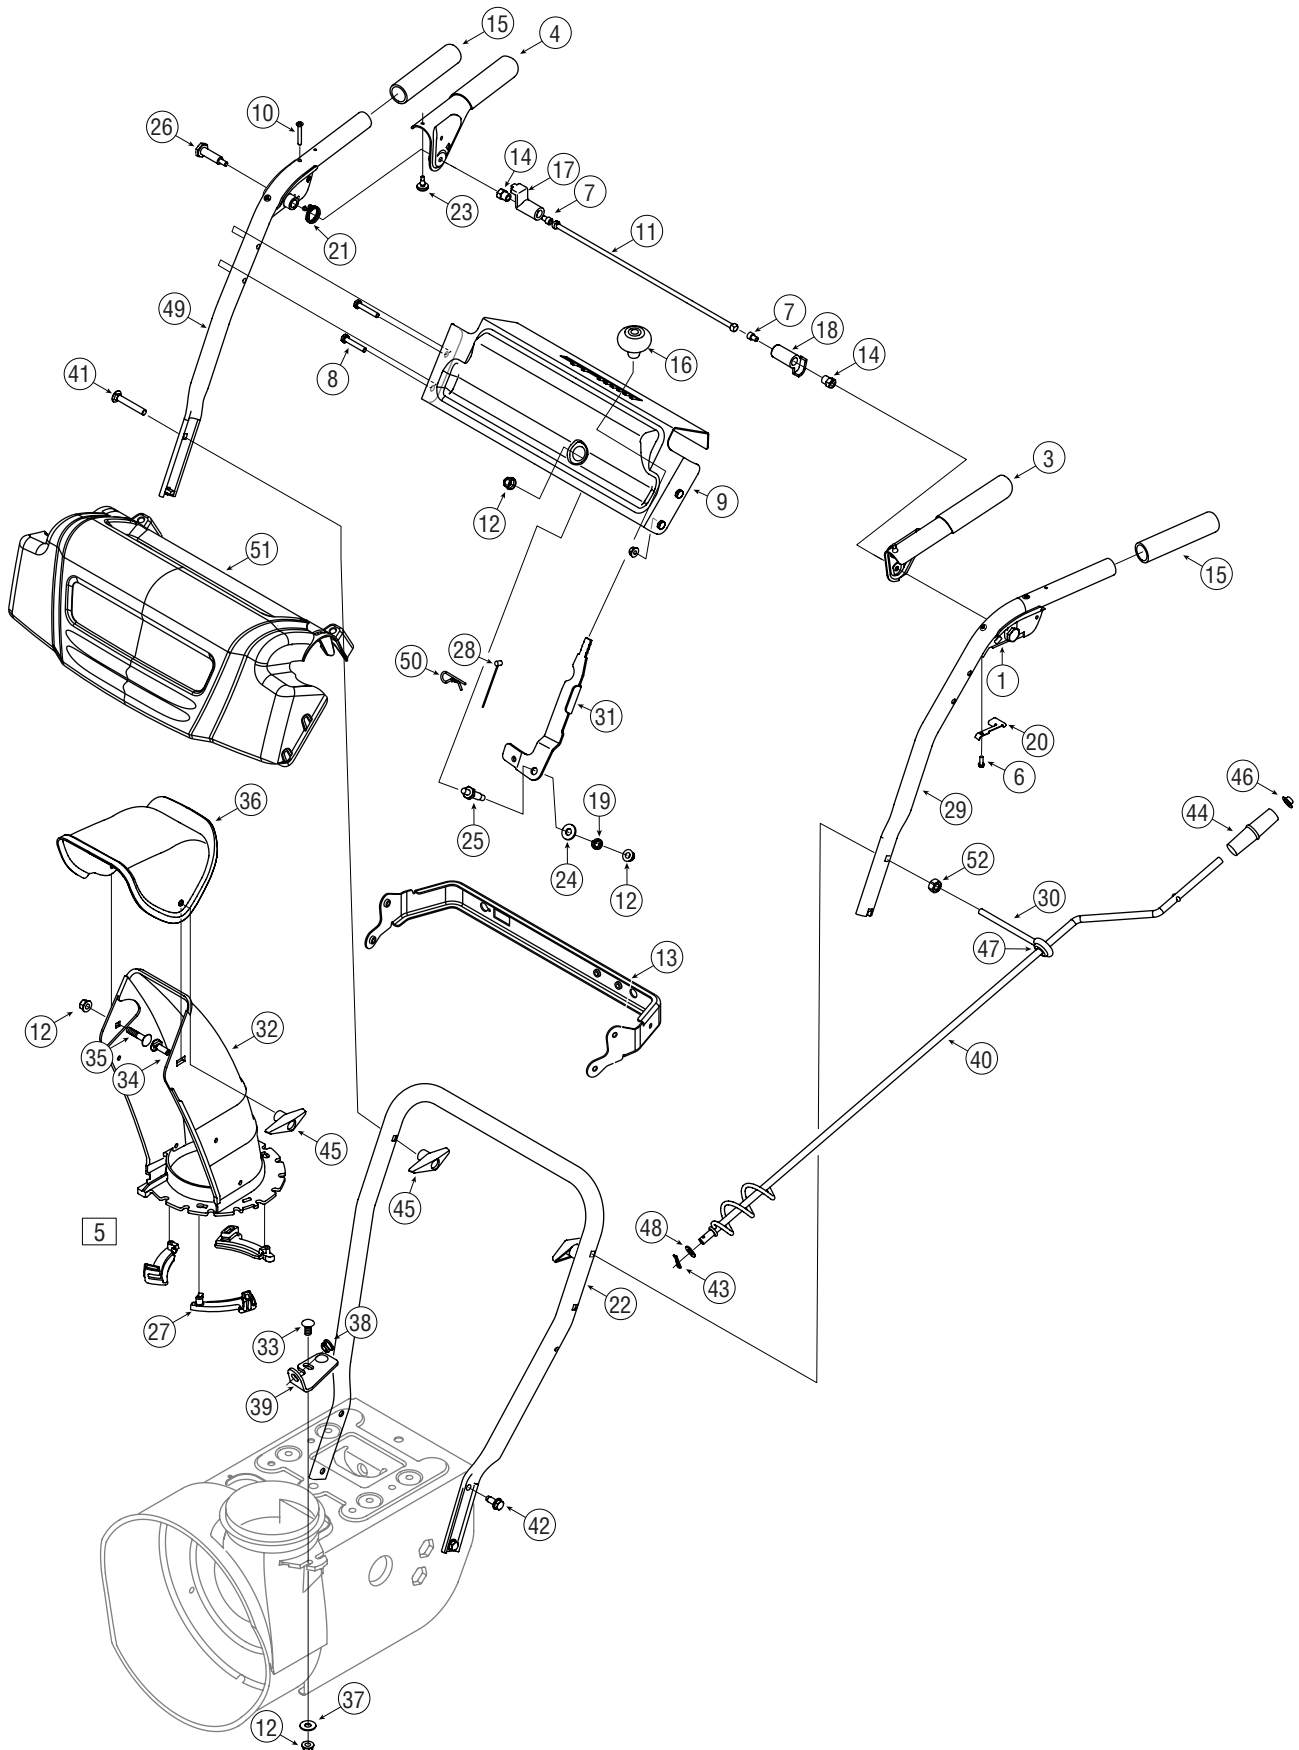

PARTS LIST

Craftsman Snow Thrower Model 247.88690

PARTS LIST

Craftsman Snow Thrower Model 247.88690

Ref. No.	Part No.	Description
1.	631-04133A	Handle Assembly, Clutch Lock, LH
2.	631-04134B	Handle Assembly, Clutch Lock, RH
3.	684-04111B	Handle Ass'y, Engage, LH
4.	684-04112B	Handle Ass'y, Engage, RH
5.	631-04131B	Chute Assembly (Includes Ref. # 27)
6.	710-04326	Screw, #8-16 x .50
7.	710-3069	Screw, 1/4-20, .50
8.	710-04586	Screw, 1/4-20, 1.625, Gr5
9.	790-00219-0721	Panel, Handle, (no cutout)
10.	710-1233	Screw, Machine, #10-24, 1.375
11.	684-04250	Pivot Rod
12.	712-04063	Nut, Flange Lock, 5/16-18, Nylon
13.	790-00248B-0637	Bracket, Panel
14.	712-04081A	Nut, Hex, 1/4-20, Shoulder
15.	720-0274	Grip, 1.0 ID x 5.0
16.	720-04039	Knob, Shift, Black
17.	731-04894D	Lock Plate
18.	731-04896B	Cam, Clutch Lock
19.	732-0193	Spring, .39 x .60 x .88
20.	732-04219C	Spring, Clutch Lock
21.	732-04238	Spring, Torsion, 0.8156 ID x .3038
22.	749-04138A-0637	Handle, Lower
23.	735-0199A	Bumper, Rubber, .62 OD x .22
24.	736-0262	Washer, Flat, .385 x .870 x .092
25.	738-04118	Bolt, Shoulder, 5/16-18 x 0.905
26.	738-04348	Screw, Shoulder, .43 x 1.3, 1/4-20

Ref. No.	Part No.	Description
27.	731-04869	Chute, Flange Keeper
28.	746-04397	Cable, Speed Selector
29.	749-04191A-0637	Handle, Upper, LH
30.	747-0697	Eye Bolt, Chute Crank
31.	790-00313-0637	Shift Lever
32.	731-04912B	Chute, Lower, 5.0 Dia.
33.	710-0276	Bolt, Carriage, 5/16-18, 1.0
34.	710-04071	Bolt, Carriage, 5/16-18, 1.0
35.	710-0451	Bolt, Carriage, 5/16-18, .750
36.	731-04426A	Chute, Upper, w/ Label
37.	736-0159	Washer, .349 x .879 x .063
38.	741-0475	Bushing, Plastic, .380
39.	784-5647-0637	Bracket, Chute Crank
40.	684-04104-0637	Crank Assembly, Chute
41.	710-0449	Screw, Carriage, 5/16-18, 2.25
42.	710-04484	Screw, 5/16-18, 2.25, Gr5
43.	714-0104	Pin, Cotter, .072 x 1.13
44.	720-0201A	Crank Knob, 1.0 Dia. x 3.2, Black
45.	720-0284	Knob, 5/16-18, Black
46.	726-0100	Cap, Push, 3/8 Rod
47.	735-0234	Grommet, .44 ID x .94 OD x .50
48.	736-0185	Washer, Flat, .375 x .738 x .063
49.	749-04190A-0637	Handle, Upper, RH
50.	714-0145	Click Pin
51.	731-06471	Handle Panel Cover
52.	712-3010	Nut, Hex, 5/16-18