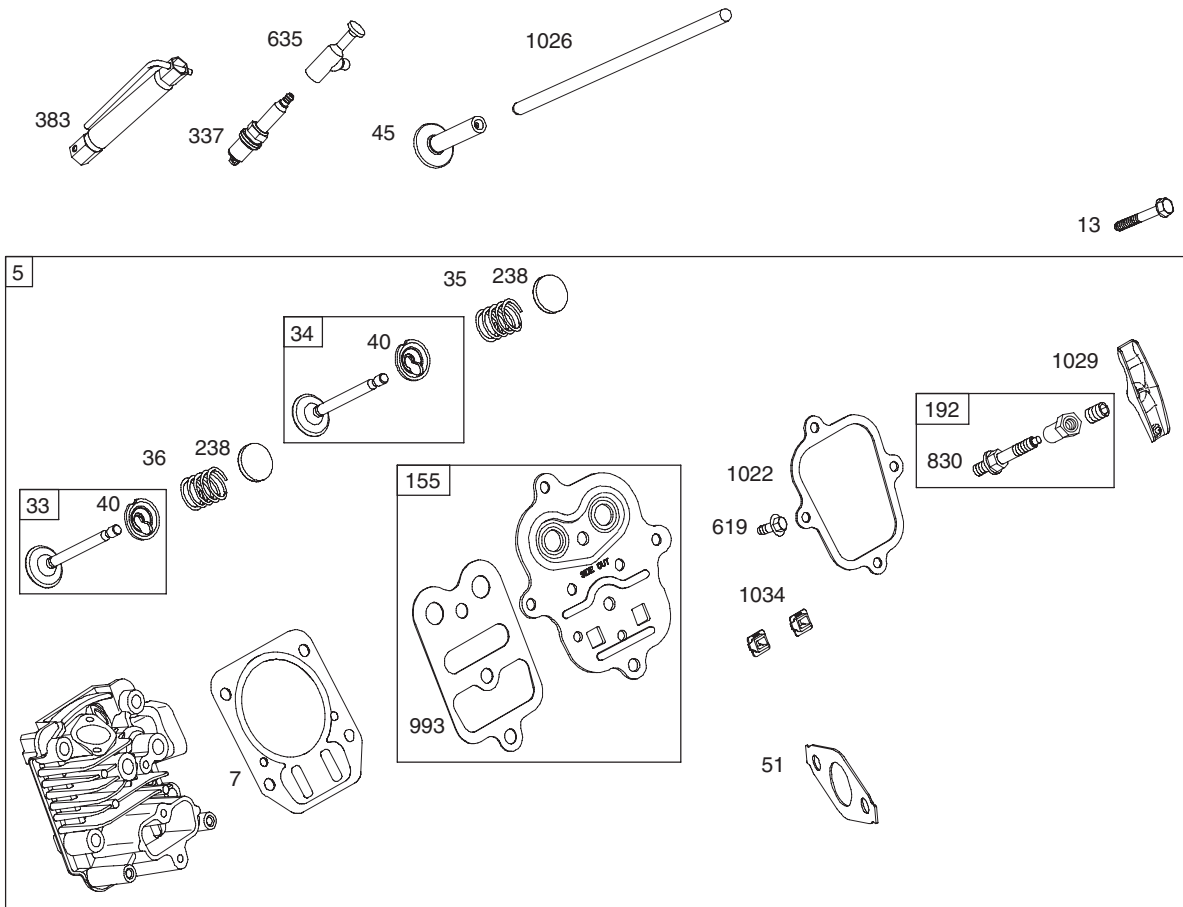

PARTS LIST

Craftsman Engine Model 15C103-0661 For Snow Thrower Model 247.88690