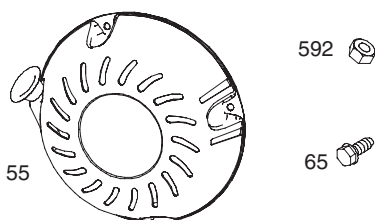

PARTS LIST

Craftsman Engine Model 15C103-0661 For Snow Thrower Model 247.88690

Ref. No.	Part No.	Description
1	794188	Cylinder Assembly
2	399269	Kit-Bushing/Seal (Magneto Side)
3	299819s •	Seal-Oil (Magneto Side)
5	791720	Head-Cylinder
7	791716 •+	Gasket-Cylinder Head
11	695745	Tube-Breather
12	699485 •	Gasket-Crankcase
13	699482	Screw (Cylinder Head)
15	691686	Plug-Oil Drain
16	795116	Crankshaft
18	699696	Cover-Crankcase
20	692550 •	Seal-Oil (PTO Side)
21	281658s	Cap-Oil Fill
22	699478	Screw (Crankcase Cover/Sump)
23	699516	Flywheel
24	222698s	Key-Flywheel
25	791786	Piston Assembly (Standard)
	791791	Piston Assembly (.020" Oversize)
26	791787	Ring Set (Standard)
	791792	Ring Set (.020" Oversize)
27	690975	Lock-Piston Pin
28	690229	Pin-Piston
29	791783	Rod-Connecting
32	791784	Screw (Connecting Rod)
33	499642	Valve-Exhaust
34	499641	Valve-Intake
35	691304	Spring-Valve (Intake)
36	691304	Spring-Valve (Exhaust)
40	692194	Retainer-Valve
45	690977	Tappet-Valve
46	693404	Camshaft
48	N/A	Short Block
51	791718 Ø•+	Gasket-Intake
55	696710	Housing-Rewind Starter
58	693389	Rope-Starter
60	699334	Grip-Starter Rope