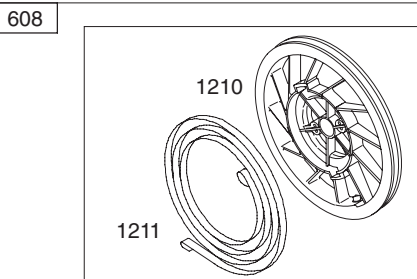

PARTS LIST

Craftsman Engine Model 15C103-0661 For Snow Thrower Model 247.88690

Ref. No.	Part No.	Description
1	794188	Cylinder Assembly
2	399269	Kit-Bushing/Seal (Magneto Side)
3	299819s •	Seal-Oil (Magneto Side)
5	791720	Head-Cylinder
7	791716 •+	Gasket-Cylinder Head
11	695745	Tube-Breather
12	699485 •	Gasket-Crankcase
13	699482	Screw (Cylinder Head)
15	691686	Plug-Oil Drain
16	795116	Crankshaft
18	699696	Cover-Crankcase
20	692550 •	Seal-Oil (PTO Side)
21	281658s	Cap-Oil Fill
22	699478	Screw (Crankcase Cover/Sump)
23	699516	Flywheel
24	222698s	Key-Flywheel
25	791786	Piston Assembly (Standard)
	791791	Piston Assembly (.020" Oversize)
26	791787	Ring Set (Standard)
	791792	Ring Set (.020" Oversize)
27	690975	Lock-Piston Pin
28	690229	Pin-Piston
29	791783	Rod-Connecting
32	791784	Screw (Connecting Rod)
33	499642	Valve-Exhaust
34	499641	Valve-Intake
35	691304	Spring-Valve (Intake)
36	691304	Spring-Valve (Exhaust)
40	692194	Retainer-Valve
45	690977	Tappet-Valve
46	693404	Camshaft
48	N/A	Short Block
51	791718 Ø•+	Gasket-Intake
55	696710	Housing-Rewind Starter
58	693389	Rope-Starter
60	699334	Grip-Starter Rope