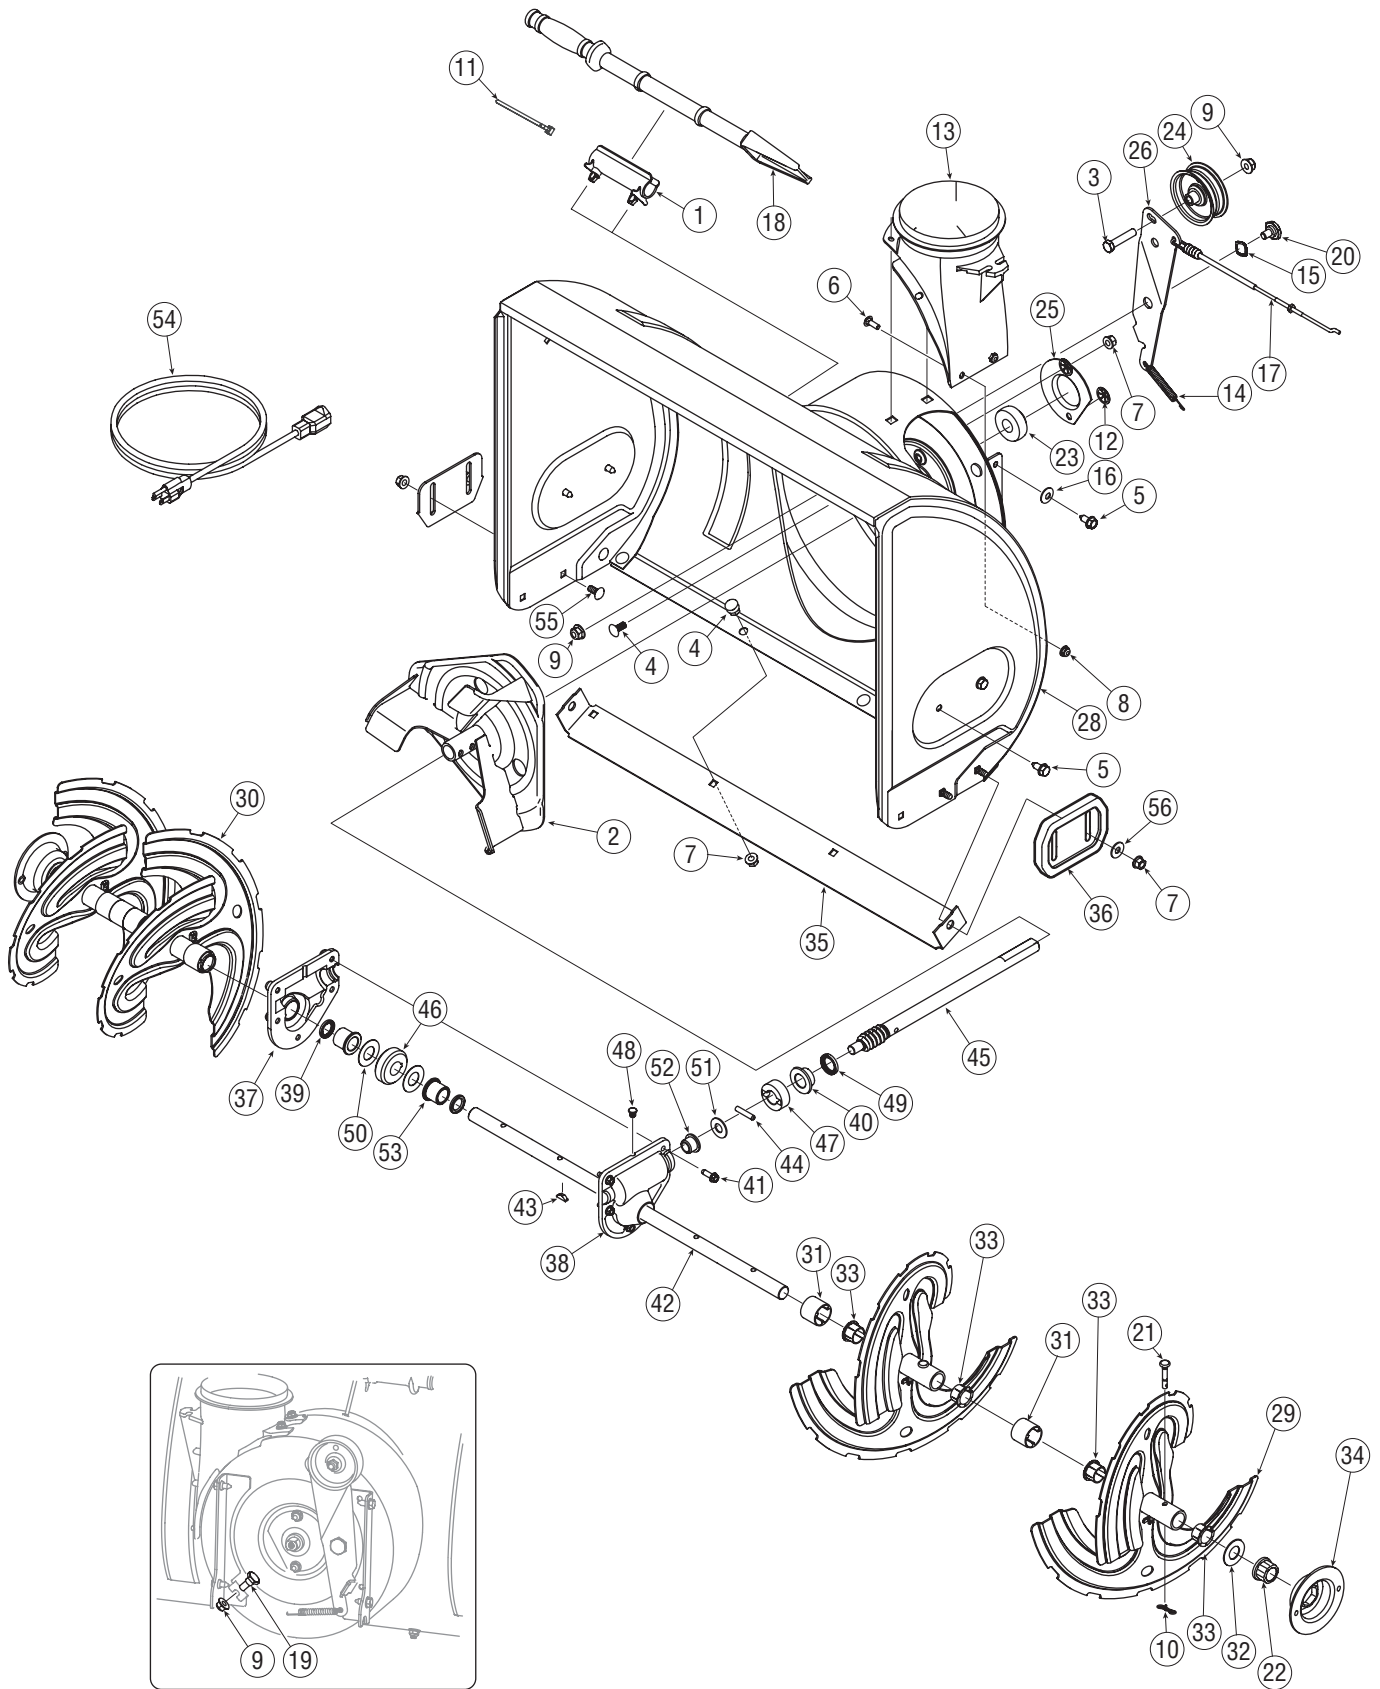

PARTS LIST

Craftsman Snow Thrower Model 247.88955

PARTS LIST

Craftsman Snow Thrower Model 247.88955

Ref. No.	Part No.	Description
1.	731-2635	Snow Removal Tool Mount
2.	684-04057A-0637	Impeller Assembly, 12" Dia.
3.	710-0347	Hex Screw, 3/8-16, 1.75, Gr5
4.	710-0451	Bolt, Carriage, 5/16-18, .750 Gr1
5.	710-04484	Screw, 5/16-18, 0.750
6.	710-0703	Screw, Carriage, 1/4-20, .750, Gr5
7.	712-04063	Nut, Flange Lock, 5/16-18, Nylon
8.	712-04064	Nut, Flange Lock, 1/4-20, Nylon
9.	712-04065	Nut, Flange Lock, 3/8-16, Nylon
10.	714-04040	Cotter Pin, Bow-tie
11.	725-0157	Cable, Tie, 3/16 x .05 x 7.4
12.	726-04012	Nut, Push-on, .25 Dia
13.	731-04705C	Chute, Adapter 5" Dia
14.	732-04460	Spring, Extension, .38 OD x 4.59
15.	736-0174	Washer, Wave, .625 x .885 x .015
16.	736-0242	Washer, Bell, .340 x .872 x .060
17.	746-04230	Clutch Cable, Auger, 47.23"
18.	731-2643	Snow Removal Tool
19.	738-0143	Screw, Shoulder, .498 x .34, 3/8-16
20.	738-0281	Screw, Shoulder, .625 x .17, 3/8-16
21.	738-04124A	Shear Pin, .25 x 1.50
22.	741-0245	Bearing, Hex Flange x .75 ID
23.	741-0309	Bearing, Ball, .75 ID x 1.85 OD
24.	756-0981B	Flat Pulley, Idler, 2.75 OD
25.	790-00075	Housing, Bearing, 1.85 ID
26.	790-00080A-0637	Bracket, Auger Idler w/ Brake
27.	618-04171A	Gearbox Assembly, Auger, 24"
28.	684-04265-0721	Housing Assembly, Auger 24"