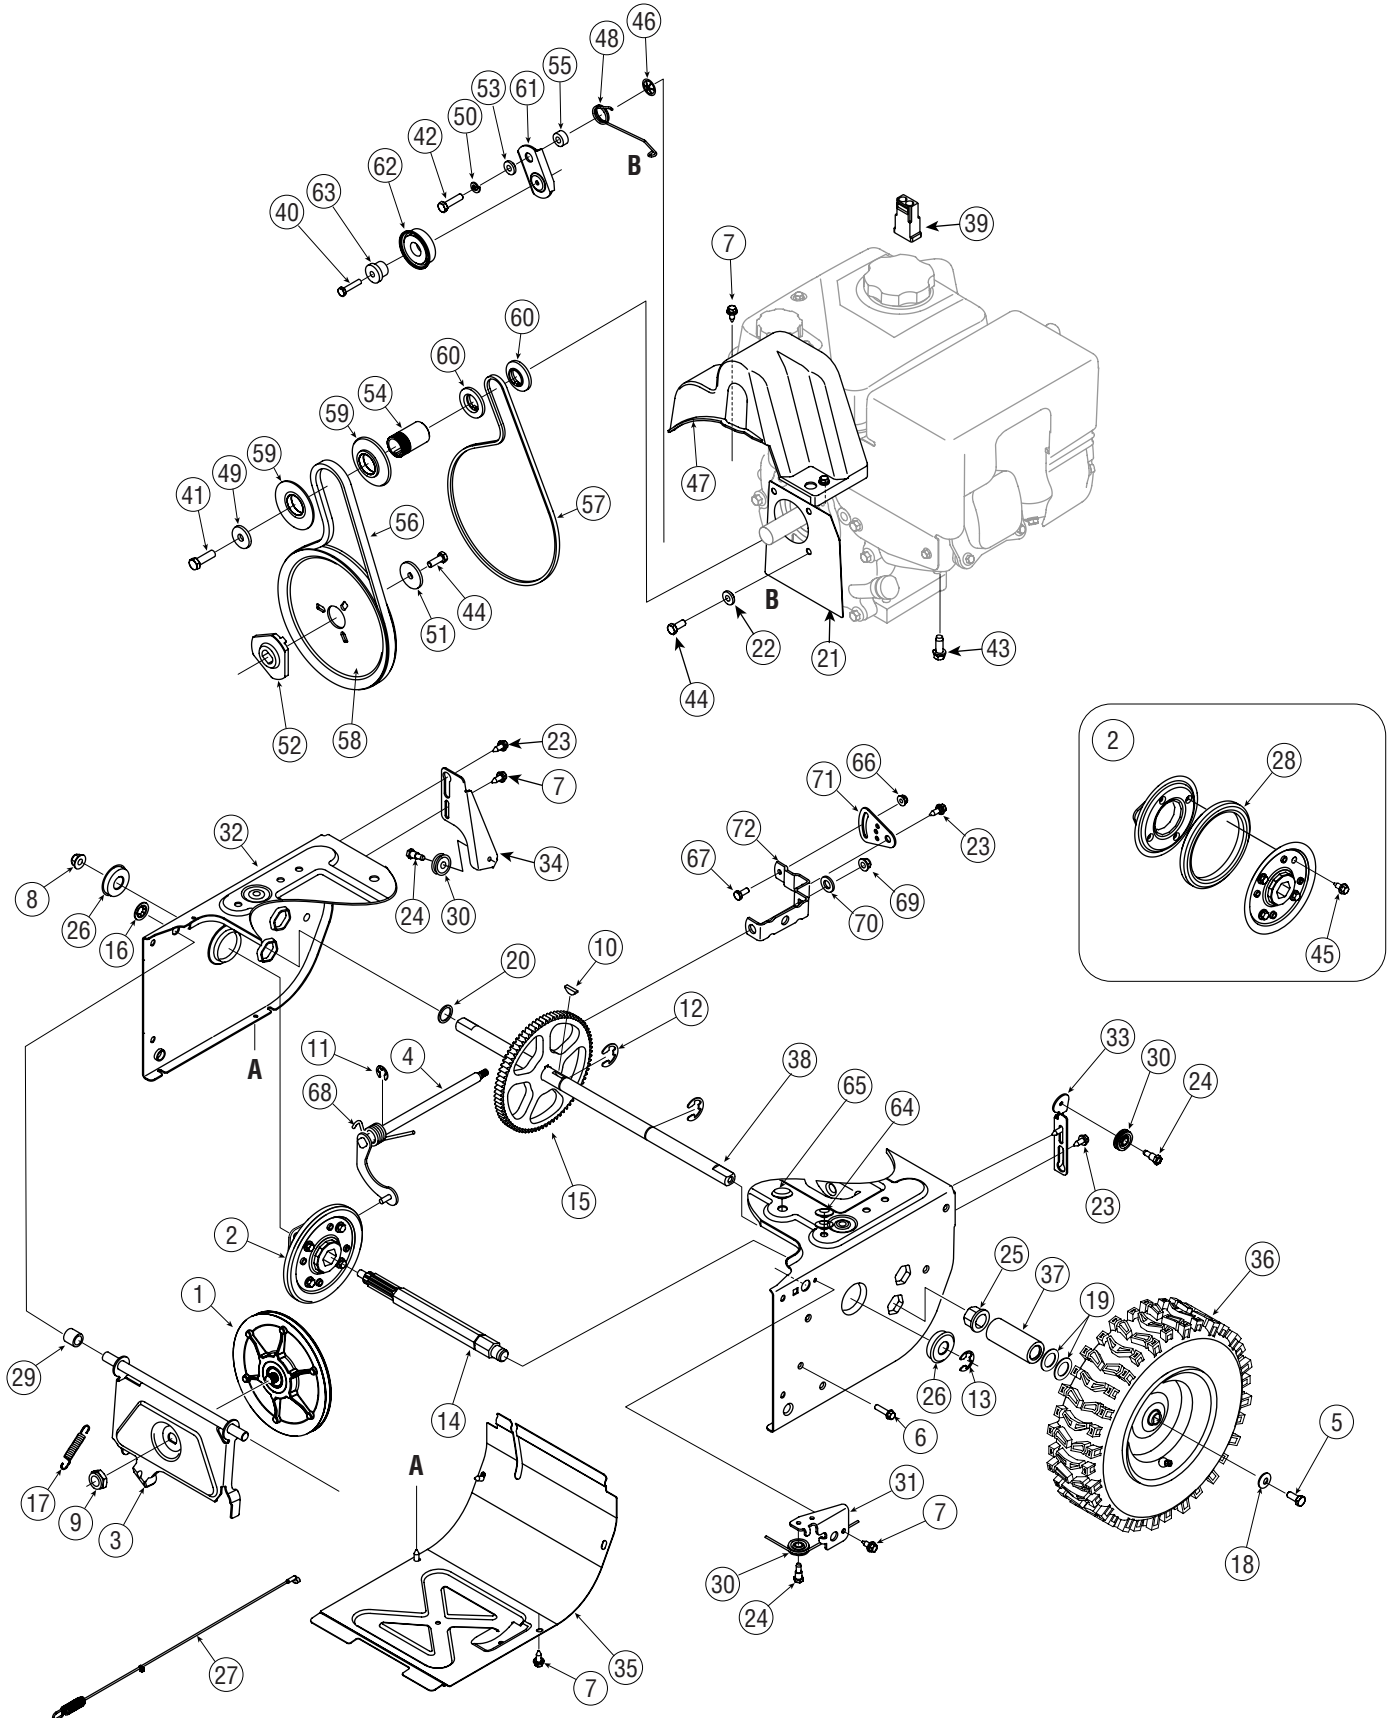

PARTS LIST

Craftsman Snow Thrower Model 247.88955

PARTS LIST

Craftsman Snow Thrower Model 247.88955

Ref. No.	Part No.	Description
1.	656-04025A	Disc Assembly, Friction Wheel
2.	684-04153	Friction Wheel Assembly, 5.5 OD
3.	684-04154-0637	Support Bracket, Friction Wheel
4.	684-04156A	Shift Assembly, Rod
5.	710-0627	Hex Screw, 5/16-24, .750, Gr5
6.	710-0788	Screw, 1/4-20, 1.000
7.	710-1652	Screw, 1/4-20 x .625
8.	712-04065	Nut, Flange Lock, 3/8-16, Nylon
9.	712-0417A	Nut, Flange, 5/8-18
10.	714-0126	Key, Hi Pro, 3/16 x 3/4 Dia.
11.	716-0104	E-ring, .500 Dia.
12.	716-0136	E-ring, Retaining, .875 Dia.
13.	716-0231	E-ring, .750 Dia.
14.	717-04209A	Hex Shaft, .8125, 7-Tooth
15.	717-04230	Gear, 80-Tooth
16.	726-0221	Speed Nut, .500
17.	732-0264	Extension Spring
18.	736-0242	Washer, Bell, .340 x .872 x .060
19.	736-0287	Washer, Flat, .793 x 1.24 x .060
20.	736-04161	Washer, Flat, .75 x 1.00 x .060
21.	790-00289A-0637	Plt., Cvr.
22.	748-0234	Shoulder Spacer
23.	738-04184A	Screw, Shoulder, .37 x .105, 1/4-20
24.	738-0924A	Screw, 1/4-28, .375
25.	741-0245	Bearing, Hex Flange x .75 ID
26.	741-0563	Bearing, Ball, 17 x 40 x 12
27.	746-04229	Clutch Cable, Wheel, 44.95"
28.	735-04054	Rubber, Friction Wheel, 5.5 OD
29.	748-0190	Spacer, .508 ID x .75 OD x .68
30.	756-0625	Roller, Cable
31.	790-00096-0637	Front Guide Bracket, Auger Cable
32.	790-00180A-0721	Frame
33.	790-00206A-0637	Guide Bracket, Auger Cable
34.	790-00207B	Guide Bracket, Drive Cable
35.	790-00316-0637	Cover, Frame
36.	634-04167A-0911	LH Wheel Assembly
	634-04168A-0911	RH Wheel Assembly

Ref. No.	Part No.	Description
37.	731-04873	Spacer, 1.25 x .75 x 3.0
38.	738-04168	Axle, .75 x 22"
39.	729-04035	Conn., Amp
40.	710-0809	Hex Screw, 1/4-20, 1.25, Gr5
41.	710-0191	Hex Screw, 3/8-24, 1.25, Gr8
42.	710-0672	Hex Screw, 5/16-24, 1.25, Gr5
43.	710-0654A	Screw, Sems, 3/8-16, 1.00
44.	710-1245B	Hex Screw, 5/16-24, .875, Gr8
45.	710-0896	Screw, 1/4-20 x .625
46.	726-04012	Nut, Push-on, .25 Dia.
47.	731-04792A	Cover, Belt
48.	732-04308A	Spring, Torsion, .850 ID x .354
49.	736-0247	Washer, Flat, .406 x 1.25 x .157
50.	736-0119	Washer, Lock .3125
51.	736-0505	Washer, Flat, .34 x 1.50 x .150
52.	748-04053A	Pulley, Adapter, .75 Dia.
53.	748-04112B	Spacer, Shoulder, .317 x .50 x .102
54.	750-04303	Spacer, .875 ID x 1.185 OD
55.	750-04477	Spacer, .340 x .750 x .360
56.	754-04050	Belt, Auger Drive
57.	754-0367	Belt, Wheel Drive
58.	756-04109	Pulley, Auger Drive, 8.1 x .5
59.	756-04113	Pulley, Half, V x 2.600 OD
60.	756-04252	Pulley, Half, 3/8-V x 1.7160 OD
61.	790-00208C	Idler Bracket, Wheel Drive
62.	684-04169	Idler Pulley Assembly
63.	750-04571	Spacer, Shoulder, .26 x .79 x .538
64.	735-04099	Plug, 3/8 ID
65.	735-04100	Plug, 1/2 ID
66.	712-04064	Nut, Flange Lock, 1/4-20, Nylon
67.	710-0751	Hex Screw, 1/4-20, .620, Gr5
68.	732-04311	Spring, Torsion, .750 ID x .968
69.	712-04063	Nut, Flange Lock, 5/16-18, Nylon
70.	736-3015	Wash., Flat, .469 x .875 x .105
71.	790-00217A-0637	Pivot Bracket, Speed Selector
72.	790-00218A-0637	Shift Bracket, Speed Selector