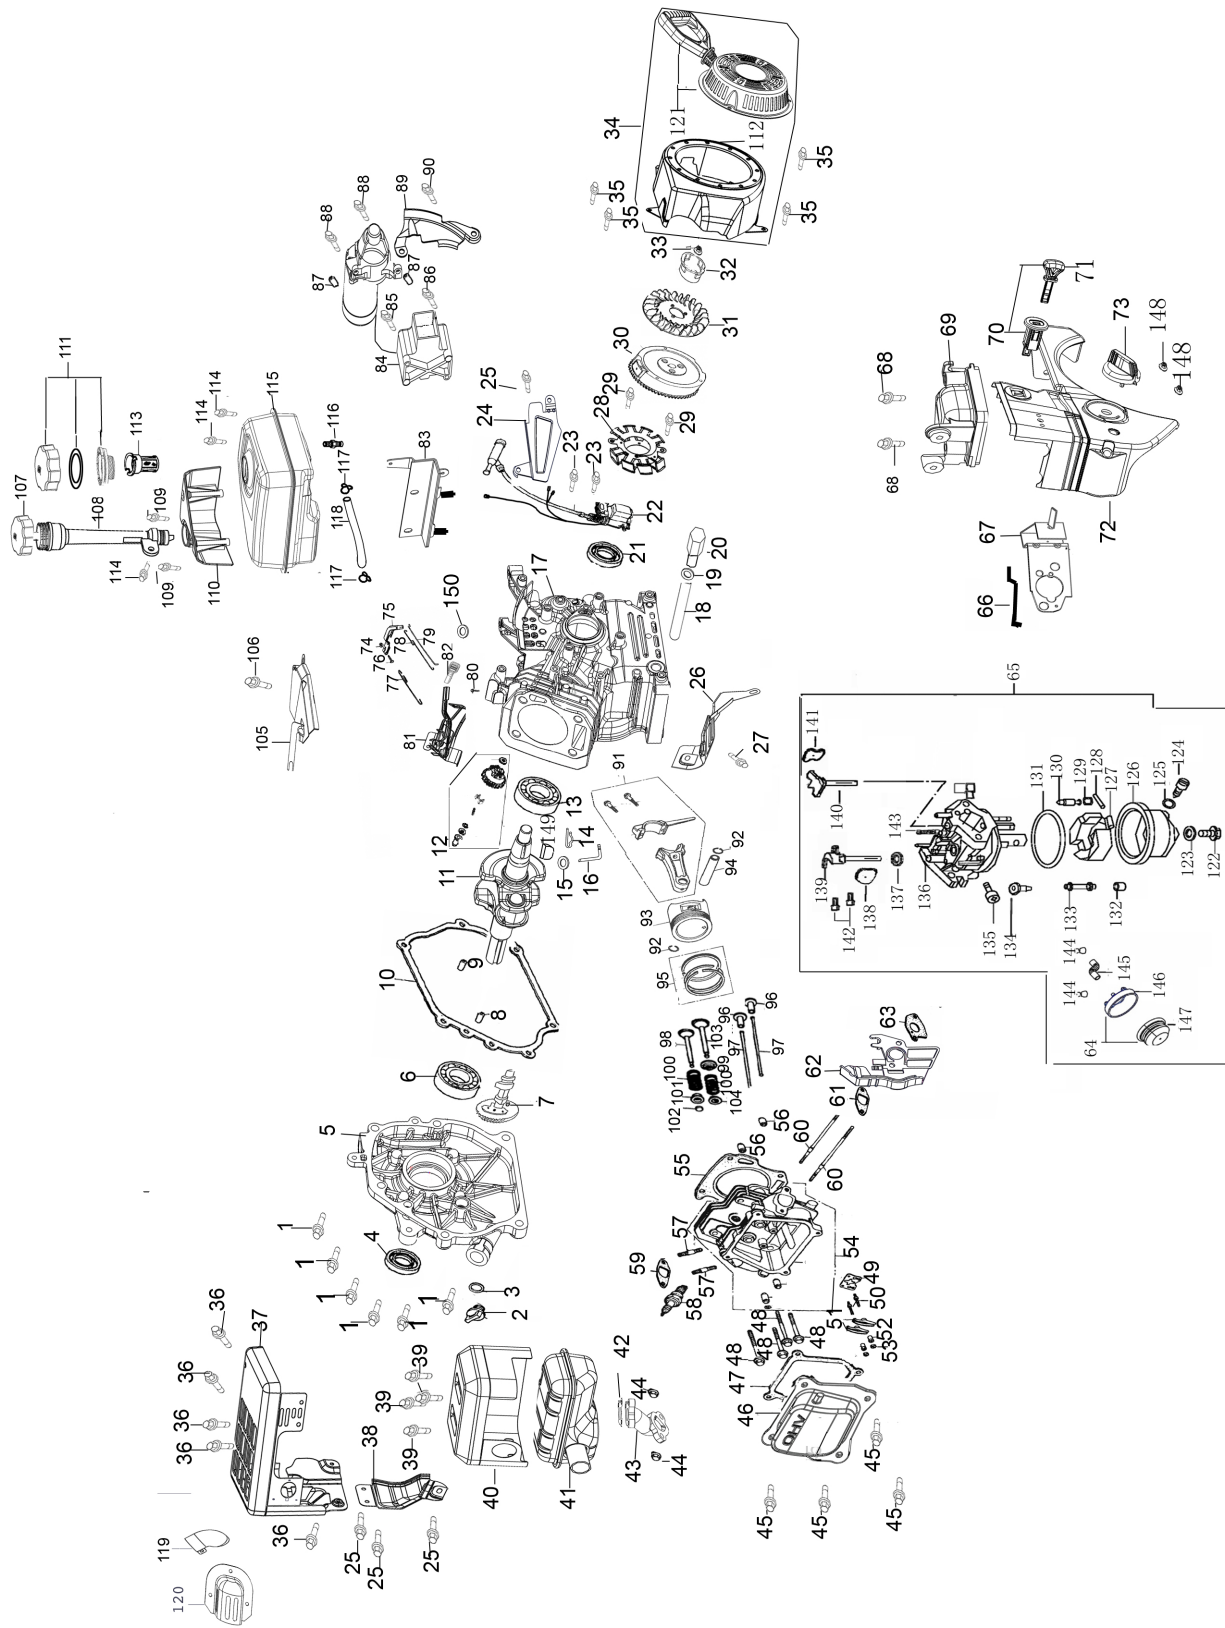

PARTS LIST

Craftsman Snow Thrower Model 247.88955

Ref. No.	Part No.	Description
1.	656-04025A	Disc Assembly, Friction Wheel
2.	684-04153	Friction Wheel Assembly, 5.5 OD
3.	684-04154-0637	Support Bracket, Friction Wheel
4.	684-04156A	Shift Assembly, Rod
5.	710-0627	Hex Screw, 5/16-24, .750, Gr5
6.	710-0788	Screw, 1/4-20, 1.000
7.	710-1652	Screw, 1/4-20 x .625
8.	712-04065	Nut, Flange Lock, 3/8-16, Nylon
9.	712-0417A	Nut, Flange, 5/8-18
10.	714-0126	Key, Hi Pro, 3/16 x 3/4 Dia.
11.	716-0104	E-ring, .500 Dia.
12.	716-0136	E-ring, Retaining, .875 Dia.
13.	716-0231	E-ring, .750 Dia.
14.	717-04209A	Hex Shaft, .8125, 7-Tooth
15.	717-04230	Gear, 80-Tooth
16.	726-0221	Speed Nut, .500
17.	732-0264	Extension Spring
18.	736-0242	Washer, Bell, .340 x .872 x .060
19.	736-0287	Washer, Flat, .793 x 1.24 x .060
20.	736-04161	Washer, Flat, .75 x 1.00 x .060
21.	790-00289A-0637	Plt., Cvr.
22.	748-0234	Shoulder Spacer
23.	738-04184A	Screw, Shoulder, .37 x .105, 1/4-20
24.	738-0924A	Screw, 1/4-28, .375
25.	741-0245	Bearing, Hex Flange x .75 ID
26.	741-0563	Bearing, Ball, 17 x 40 x 12
27.	746-04229	Clutch Cable, Wheel, 44.95"
28.	735-04054	Rubber, Friction Wheel, 5.5 OD
29.	748-0190	Spacer, .508 ID x .75 OD x .68
30.	756-0625	Roller, Cable
31.	790-00096-0637	Front Guide Bracket, Auger Cable
32.	790-00180A-0721	Frame
33.	790-00206A-0637	Guide Bracket, Auger Cable
34.	790-00207B	Guide Bracket, Drive Cable
35.	790-00316-0637	Cover, Frame
36.	634-04167A-0911	LH Wheel Assembly
	634-04168A-0911	RH Wheel Assembly

Ref. No.	Part No.	Description
37.	731-04873	Spacer, 1.25 x .75 x 3.0
38.	738-04168	Axle, .75 x 22"
39.	729-04035	Conn., Amp
40.	710-0809	Hex Screw, 1/4-20, 1.25, Gr5
41.	710-0191	Hex Screw, 3/8-24, 1.25, Gr8
42.	710-0672	Hex Screw, 5/16-24, 1.25, Gr5
43.	710-0654A	Screw, Sems, 3/8-16, 1.00
44.	710-1245B	Hex Screw, 5/16-24, .875, Gr8
45.	710-0896	Screw, 1/4-20 x .625
46.	726-04012	Nut, Push-on, .25 Dia.
47.	731-04792A	Cover, Belt
48.	732-04308A	Spring, Torsion, .850 ID x .354
49.	736-0247	Washer, Flat, .406 x 1.25 x .157
50.	736-0119	Washer, Lock .3125
51.	736-0505	Washer, Flat, .34 x 1.50 x .150
52.	748-04053A	Pulley, Adapter, .75 Dia.
53.	748-04112B	Spacer, Shoulder, .317 x .50 x .102
54.	750-04303	Spacer, .875 ID x 1.185 OD
55.	750-04477	Spacer, .340 x .750 x .360
56.	754-04050	Belt, Auger Drive
57.	754-0367	Belt, Wheel Drive
58.	756-04109	Pulley, Auger Drive, 8.1 x .5
59.	756-04113	Pulley, Half, V x 2.600 OD
60.	756-04252	Pulley, Half, 3/8-V x 1.7160 OD
61.	790-00208C	Idler Bracket, Wheel Drive
62.	684-04169	Idler Pulley Assembly
63.	750-04571	Spacer, Shoulder, .26 x .79 x .538
64.	735-04099	Plug, 3/8 ID
65.	735-04100	Plug, 1/2 ID
66.	712-04064	Nut, Flange Lock, 1/4-20, Nylon
67.	710-0751	Hex Screw, 1/4-20, .620, Gr5
68.	732-04311	Spring, Torsion, .750 ID x .968
69.	712-04063	Nut, Flange Lock, 5/16-18, Nylon
70.	736-3015	Wash., Flat, .469 x .875 x .105
71.	790-00217A-0637	Pivot Bracket, Speed Selector
72.	790-00218A-0637	Shift Bracket, Speed Selector

PARTS LIST

Craftsman Engine Model ZS365-SUA For Snow Thrower Model 247.88955