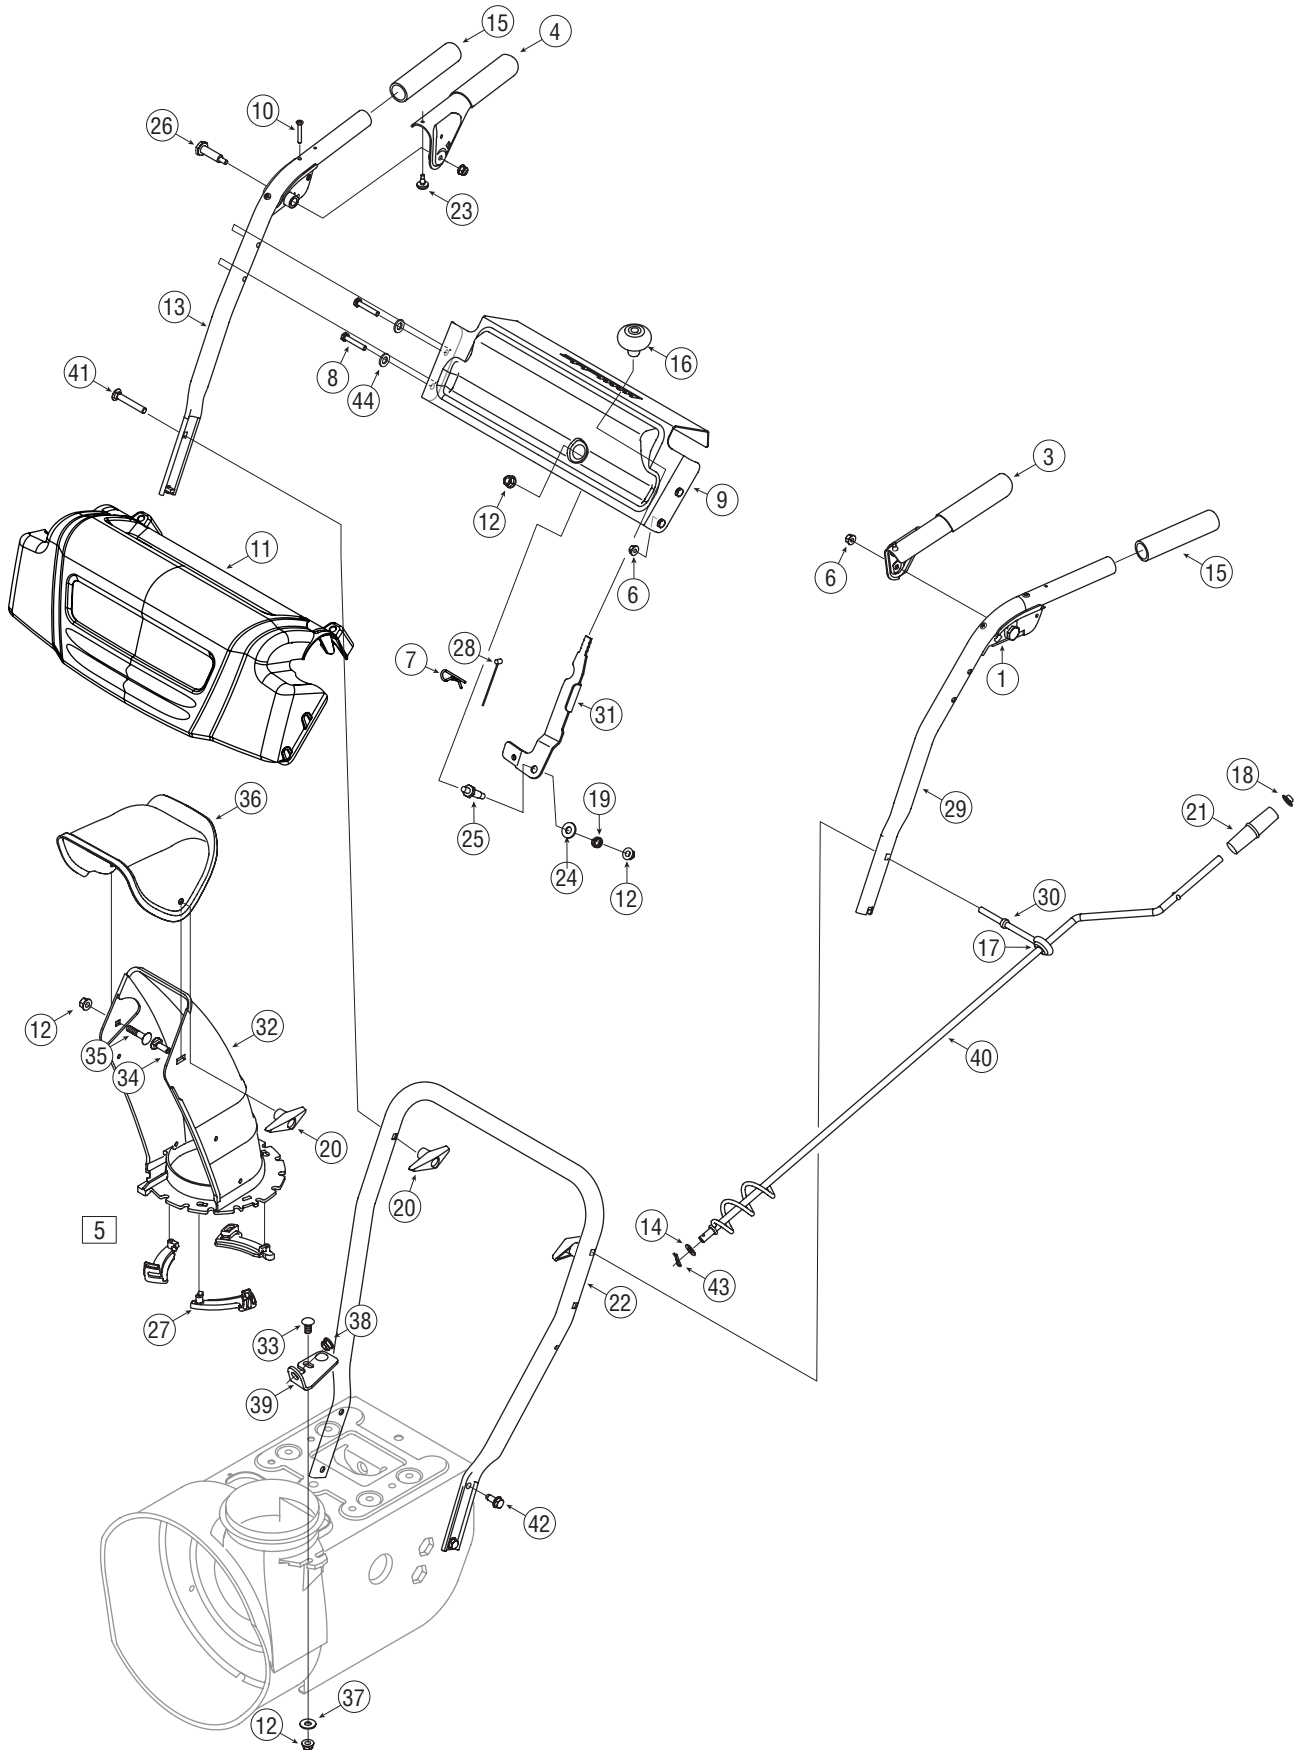

PARTS LIST

Craftsman Snow Thrower Model 247.88955

PARTS LIST

Craftsman Snow Thrower Model 247.88955

Ref. No.	Part No.	Description
1.	631-04133A	Handle Assembly, Clutch Lock, LH
2.	631-04134B	Handle Assembly, Clutch Lock, RH
3.	684-04105B	Handle Ass'y, Engage, Black, LH
4.	684-04106B	Handle Ass'y, Engage, Black, RH
5.	631-04131B	Chute Assembly (Includes Ref. # 27)
6.	712-04064	Nut, FlgJk, 1/4-20
7.	714-0145	Click Pin
8.	710-0136	Screw, 1/4-20, 1.75, Gr5
9.	790-00219-0721	Panel, Handle, (no cutout)
10.	710-1233	Screw, Machine, #10-24, 1.375
11.	731-06471	Handle Panel Cover
12.	712-04063	Nut, Flange Lock, 5/16-18, Nylon
13.	749-04190A-0637	Handle, Upper, RH
14.	736-0185	Washer, Flat, .375 x .738 x .063
15.	720-0274	Grip, 1.0 ID x 5.0
16.	720-04039	Knob, Shift, Black
17.	735-0234	Grommet, .44 ID x .94 OD x .50
18.	726-0100	Cap, Push, 3/8 Rod
19.	732-0193	Spring, .39 x .60 x .88
20.	720-0284	Knob, 5/16-18, Black
21.	720-0201A	Crank Knob, 1.0 Dia. x 3.2, Black
22.	749-04138A-0637	Handle, Lower

Ref. No.	Part No.	Description
23.	735-0199A	Bumper, Rubber, .62 OD x .22
24.	736-0262	Washer, Flat, .385 x .870 x .092
25.	738-04118	Bolt, Shoulder, 5/16-18 x 0.905
26.	738-04348	Screw, Shoulder, .43 x 1.3, 1/4-20
27.	731-04869	Chute, Flange Keeper
28.	746-04397	Cable, Speed Selector
29.	749-04191A-0637	Handle, Upper, LH
30.	747-04263	Eye Bolt, Chute Crank
31.	790-00313-0637	Shift Lever
32.	731-04912B	Chute, Lower, 5.0 Dia.
33.	710-0276	Bolt, Carriage, 5/16-18, 1.0
34.	710-04071	Bolt, Carriage, 5/16-18, 1.0
35.	710-0451	Bolt, Carriage, 5/16-18, .750
36.	731-04426A	Chute, Upper, w/ Label
37.	736-0159	Washer, .349 x .879 x .063
38.	741-0475	Bushing, Plastic, .380
39.	784-5647-0637	Bracket, Chute Crank
40.	684-04104-0637	Crank Assembly, Chute
41.	710-0449	Screw, Carriage, 5/16-18, 2.25
42.	710-04484	Screw, 5/16-18, 2.25, Gr5
43.	714-0104	Pin, Cotter, .072 x 1.13
44.	736-0463	Washer, Flat, .25 x .630 x .0515