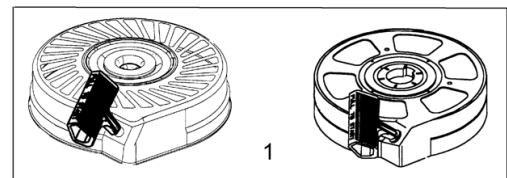

Ref. No.	Part No.	Description	Qty
312	27625	Oil Fill Plug (Incl. 312)	1
313	34080	Spacer	1
319	650735	Screw, 10-24 x 3/8"	1
328	35062	Ignition Key	2
329A	651060	Screw, 8-32 x 23/64"	1
335	35072	Carburetor Cover	1
338	650257	Screw, 8-32 x 5/16"	2
340	36247	Fuel Tank Bracket	1
342A	650675	Washer	2
345	33344	Heat Baffle	1
350	570682A	Primer Assembly	1
351	32180C	Primer Line	1
355	590574	Starter Handle (Mitten Grip)	1
364	33333	Carburetor Cover Bracket	1
364A	37673	Locking Plate	1
370	35282	Decal - Speed Control & Choke	1
370	36501	Decal - Primer - International Symbol	1
370I	37119	Warning Decal	1
380	640084B	Carburetor (Incl. 184)	1
390	590742	Rewind Starter	1
396	33290E	Electric Starter Motor (110 Volt)	0
396	730266	Electric Starter Kit (Optional) ††	0
400	36444	* Gasket Set	1
600	651013	Washer	1

† This engine may have been built with the 590707 starter.

†† (120V) Starter Kit, 18-watt flywheel w/ring gear, 18-watt alternator, and mounting hardware.

* Included in this Gasket Set.

Ref. No.	Part No.	Description	Qty.
1	590742	Rewind Starter	1
2	590645A	Pulley & Rewind Spring Ass'y	1
3	590772	Repair Kit	1
4	590574	Mitten Grip Handle	1
5	590535	Starter Rope (Length 98")	1