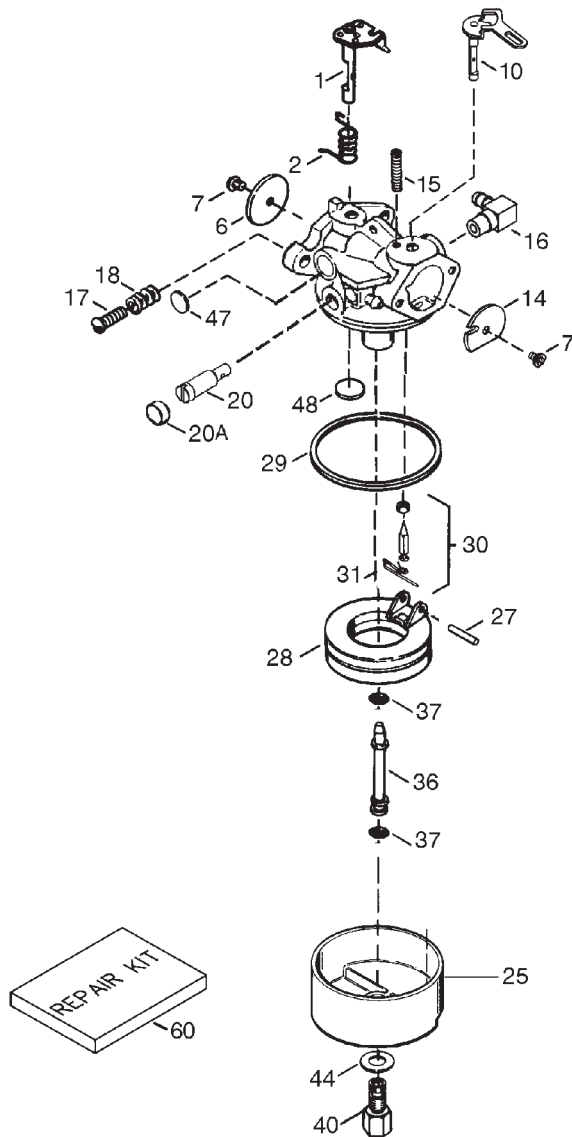

Parts List

Tecumseh 5.5 H.P. Engine LH195SP - 67517D