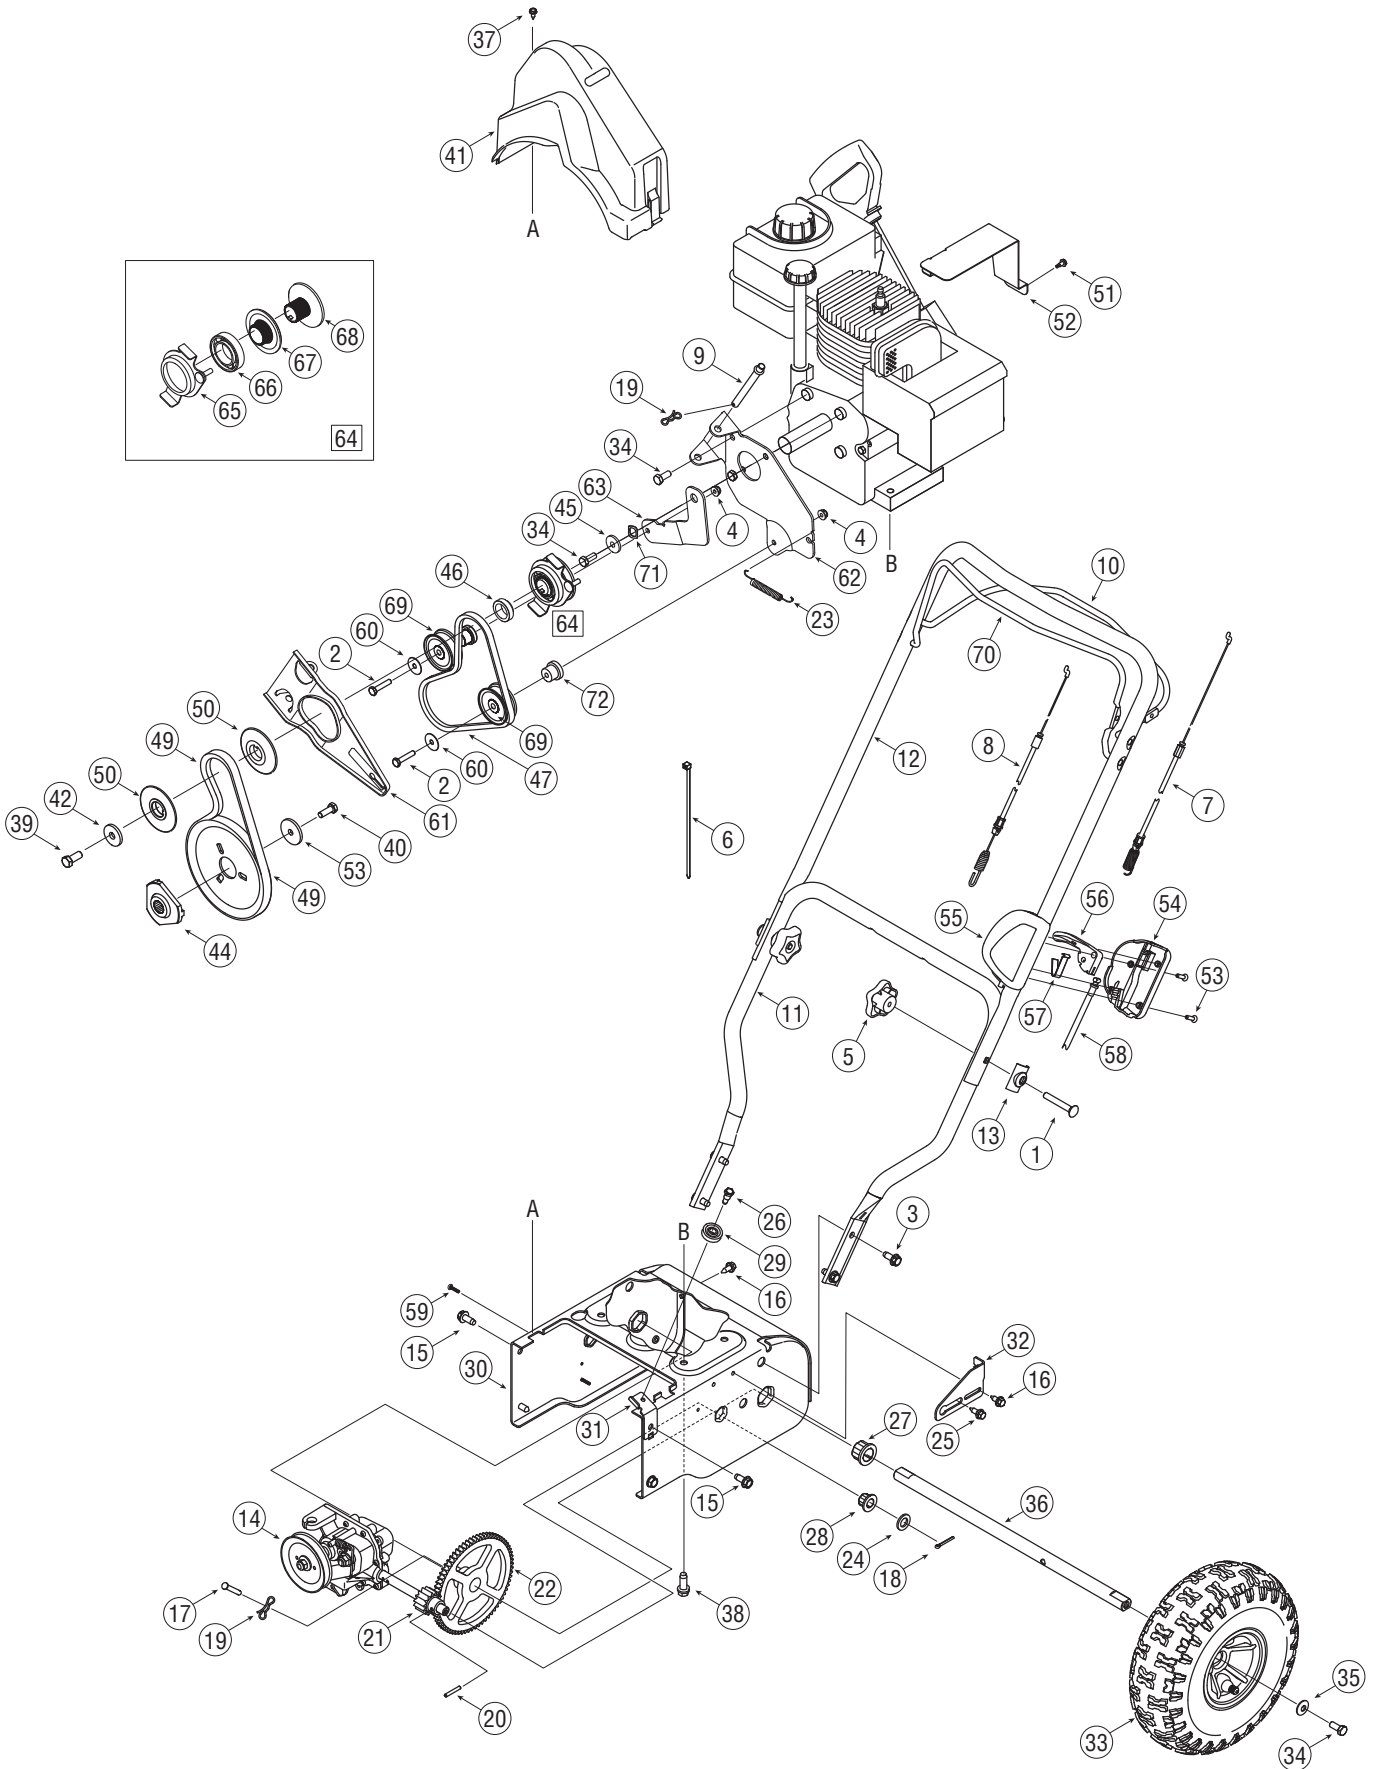

Parts List

Parts List

REF NO.	PART NUMBER	DESCRIPTION	Qty.
1	710-0449	Carriage Screw 5/16-18 x 2.25"	2
2	710-0106	Hex Screw 1/4-20 x 1.25"	2
3	710-1260A	Screw, 5/16-18 x .75"	4
4	712-04064	Flange Lock Nut 1/4-20	2
5	720-04072	Star Knob 5/16-18	2
6	725-0157	Cable Tie	3
7	746-04256	Drive Cable	1
8	746-04246	Auger Cable	1
9	711-04478	Pivot Rod	1
10	747-04405	Drive Control	1
11	749-04147	Lower Handle	1
12	749-04236-0637	Upper Handle	1
13	790-00053	Handle Tab	2
14	618-04296A	Transmission Assembly	1
15	710-1260A	Screw, 5/16-18 x .75"	4
16	710-1652	Screw, 1/4-20 x .625"	3
17	711-1364	Clevis Pin	1
18	714-0115	Cotter Pin, 1/8 x 1.0	2
19	714-04040	Bow Tie Cotter Pin 72	2
20	715-0249	Roll Pin	1
21	717-04066A	Pinion 14T	1
22	717-04073A	Gear 70T	1
23	732-0409	Extension Spring	1
24	736-0192	Flat Washer	1
25	738-04184A	Shoulder Screw 1/4-20	1
26	738-0924A	Carriage Screw 1/4-28	1
27	741-0245	Hex Flange Bearing	2
28	741-04108	Hex Flange Bearing	2
29	756-0625	Cable Roller	1
30	784-0419B	Drive Housing Frame	1
31	790-00223	Auger Cable Bracket	1
32	790-00224	Auger Cable Adj. Bracket	1
33	634-0232C	Wheel Assembly Snow Hog Gray	2
34	710-0627	Lock Bolt 5/16-24 x 0.75"	5
35	736-0242	Bell Washer	2
36	738-1231	Axle	1
37	710-0224	Hex Screw, #10-16 x.500	1

REF NO.	PART NUMBER	DESCRIPTION	Qty.
38	710-0654A	TT Sems Screw 3/8-16 x 1.0"	4
39	710-0696	Hex Bolt 3/8-24 x 0.875"	1
40	710-1245B	Lock Bolt 5/16-24 x 0.875"	1
41	731-05364	Belt Cover	1
42	736-0247	Flat Washer,.406ID x 1.25OD	1
43	736-0505	Flat Washer,.34ID x 1.50OD	1
44	748-04067	Pulley: Adapter,.75 Dia.	1
45	748-0234	Shoulder Spacer	1
46	750-04568	Shoulder Spacer	1
47	754-04102	V-Belt, 3L x 25.00 LG	1
48	754-04014	V-Belt, 3/8 x 26.680 Lg.	1
49	756-04024	Auger Pulley	1
50	756-0569	Pulley Half	2
51	710-0456	Screw, #10-16 x.500	1
52	790-00064	Heat Shield	1
53	710-1667A	Screw #10-16	2
54	731-05358A	Speed Selector Housing - Lwr	1
55	731-05359A	Speed Selector Housing - Upr	1
56	731-05360	Speed Selector Housing-Lever	1
57	732-0627	6 Speed Shift Lever Spring	1
58	746-04244	Speed Control Cable	1
59	710-04329	Screw .159 x .610	2
60	736-3092	Flat Washer .265 x 1.0 x .030	2
61	782-7596A	6-Speed Control Arm	1
62	790-00234A	Actuator Mounting Bracket	1
63	790-00235A	Drive Wheel Idler Bracket	1
64	656-0613	Multi-Speed Pulley Assembly	1
65	682-7527	6 Speed Assembly Cup	1
66	741-0545	Ball Bearing	1
67	756-0613	Pulley Half	1
68	756-0612A	Drive Pulley Half	1
69	684-04168	Idler Pulley Assembly	2
70	747-04394A	Auger Control Bail	1
71	736-0232	Wave Washer .531 x .781 x .013	1
72	750-04571	Shoulder Spacer .60 x .790 x .538	2