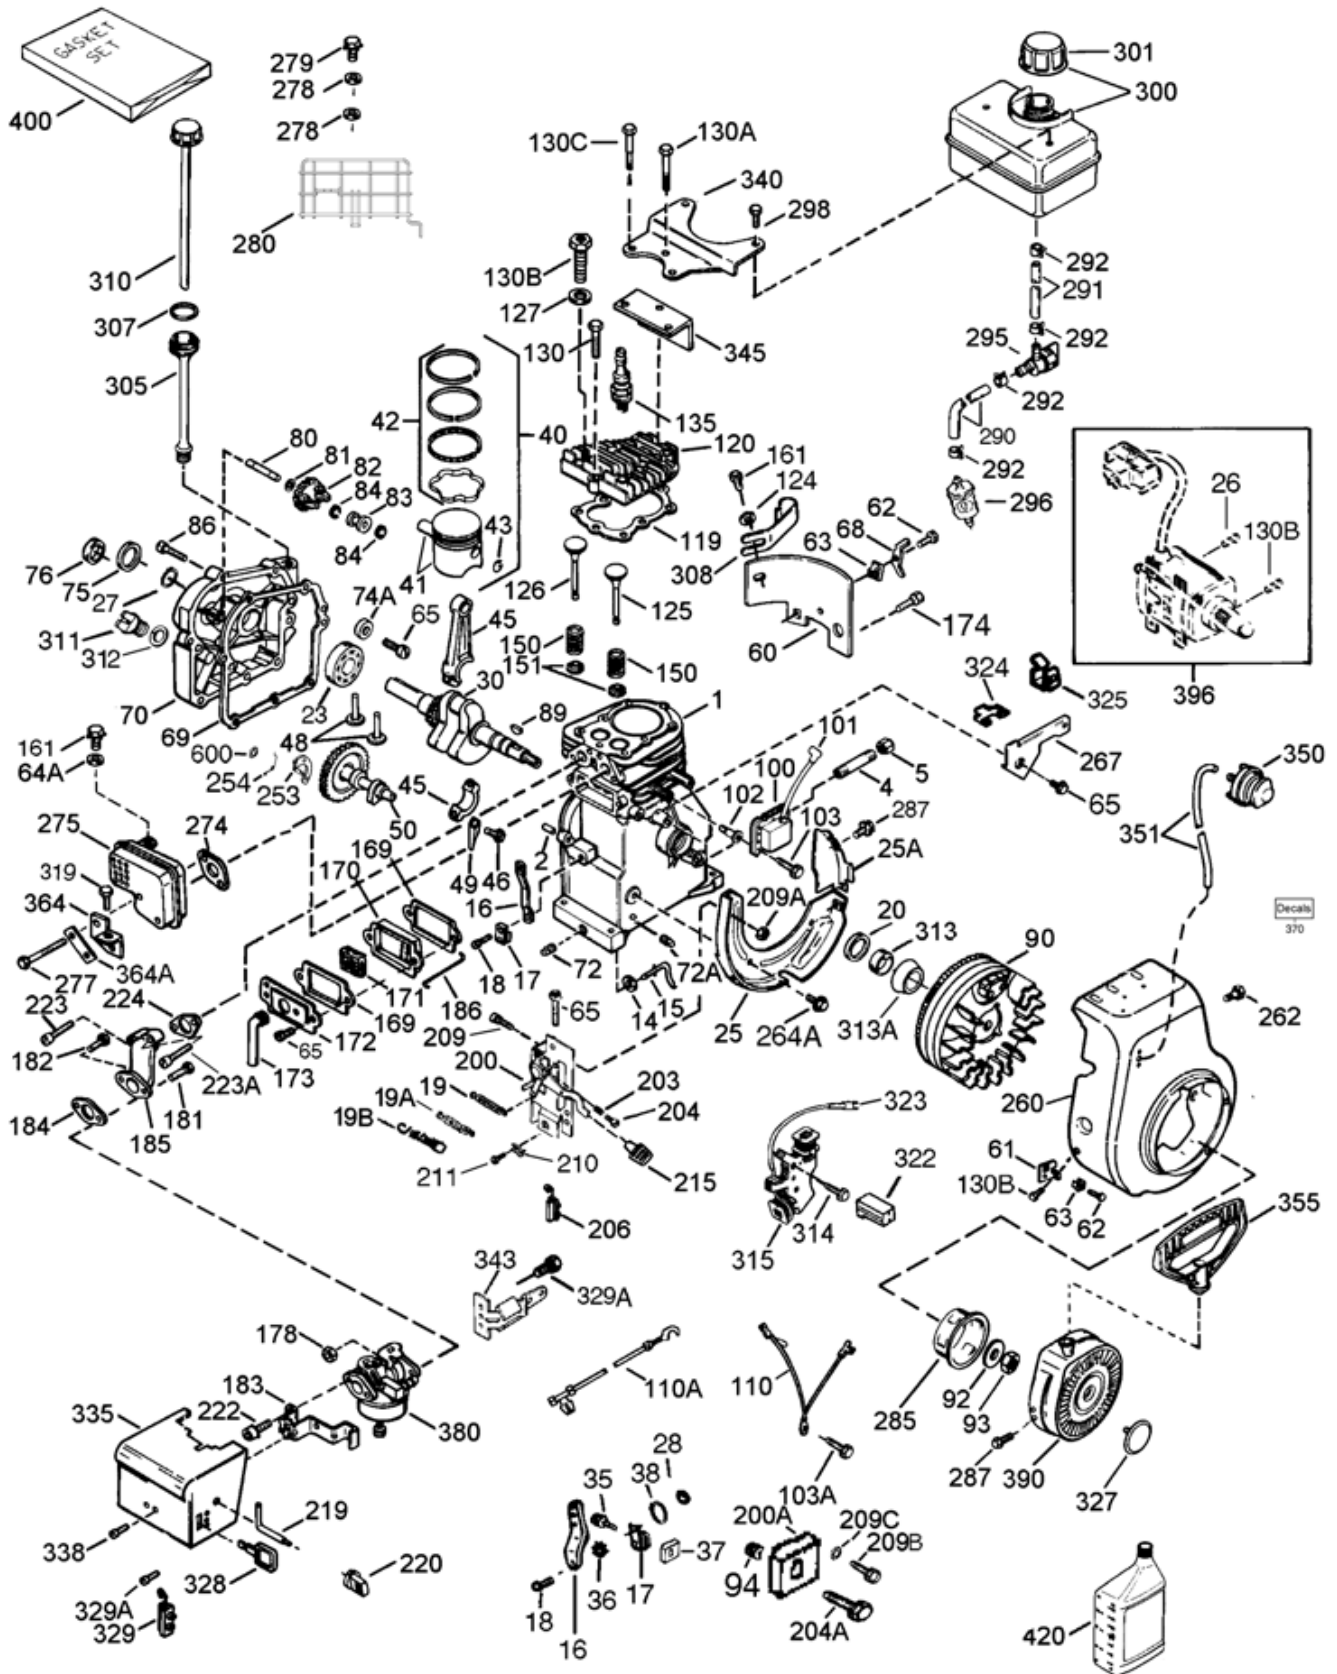

Parts List

Tecumseh 5.5 H.P. Engine LH195SP - 67517D

Parts List

Tecumseh 5.5 H.P. Engine LH195SP - 67517D

Ref. No.	Part No.	Description	Qty
1	36469A	Cylinder (Incl. 2,20,72 & 125)	1
2	26727	Dowel Pin	2
5	30969	Extension Cap (1/4-18 NPT)	1
14	28277	Flat washer	1
15	31334	Governor Rod	1
16	37729	Governor Lever	1
17	31335	Governor Lever Clamp	1
18	651018	Screw, T-15, 8-32 x 19/64"	1
19	31426	Throttle Spring	1
20	32600	Oil Seal	1
25	36552	Blower Housing Baffle (Incl. 262)	1
25A	35883	Baffle Extension	1
30	37842	Crankshaft	1
40	36073	Piston, Pin & Ring Set (Std.)	1
40	36074	Piston, Pin & Ring Set (.010 OS)	1
40	36075	Piston, Pin & Ring Set (.020 OS)	1
41	36070	Piston & Pin Ass'y. (Std.) (Incl. 43)	1
41	36071	Piston & Pin Ass'y. (.010 OS) (Incl. 43)	1
41	36072	Piston & Pin Ass'y. (.020 OS) (Incl. 43)	1
42	36076	Ring Set (Std.)	1
42	36077	Ring Set (.010 OS)	1
42	36078	Ring Set (.020 OS)	1
43	20381	Piston Pin Retaining Ring	2
45	32875A	Connecting Rod Assy (Incl. 46 & 49)	1
46	32610A	Connecting Rod Bolt	2
48	37670	Valve Lifter	2
49	32654	Oil Dipper	1
50	37671	Camshaft (MCR)	1
60	29745	Blower Housing Extension	1
64A	8345	Washer	1
65	30200	Screw, 10-24 x 9/16"	1
69	27677A	* Cylinder Cover Gasket	1
70	34674C	Cylinder Cover (Incl. 75 thru 83)	1
72	27642	Oil Drain Plug (Sq. hd., 1/4-18)	2
75	27897	Oil Seal	1
80	30574A	Governor Shaft	1
81	30590A	Washer	1
82	30591	Governor Gear Assembly (Incl. 81)	1
83	30588A	Governor Spool	1
86	650488	Screw, 1/4-20 x 1-1/4"	7
89	610961	Flywheel Key	1
90	611195	Flywheel	1

Ref. No.	Part No.	Description	Qty
92	650815	Belleville Washer	1
93	650816	Flywheel Nut	1
100	34443C	Solid State Ignition	1
101	610118	Spark Plug Cover	1
102	651024	Solid State Mounting Stud	2
103	651007	Screw, T-15, 10-24 x 15/16"	2
110	35182	Ground Wire	1
110A	36874	Ground Wire - Green, 5.5"	1
119	36443	* Cylinder Head Gasket	1
120	37675	Cylinder Head (Inc. 130A)	1
125	36471	Exhaust Valve (Std.) (Incl. 151)	1
125	36472	Exhaust Valve (1/32 OS) (Incl. 151)	1
126	32644A	Intake Valve (Std.) (Incl. 151)	1
127	650691	Washer	1
130	6021A	Screw, 5/16-18 x 1-1/2 "	2
130A	650694A	Screw, 5/16-18 x 2 "	5
130B	650737	Screw, 1/4-20 x 1/2 "	2
130B	650818	Screw, 5/16-18 x 1-1/2 "	1
135	35395	Resistor Spark Plug (RJ19LM)	1
150	31672	Valve Spring	2
151	31673	Valve Spring Cap	2
161	30063	Screw, T-30, 1/4-20 x 1/2"	1
161	30063	Screw, T-30, 1/4-20 x 1/2"	1
169	27234A	* Valve Cover Gasket	2
170	27666	Breather Body	1
171	31410	Breather Element	1
172	34146	Valve Cover	1
173	35350	Breather Tube	1
174	650128	Screw, 10-24 x 1/2"	1
178	29752	Nut & Lock Washer 1/4-28	2
181	650870	Screw, 1/4-28 x 1-11/16"	1
182	6201	Screw, 1/4-28 x 7/8"	1
183	34583A	Choke bracket	1
184	26756	* Carburetor To Intake Pipe Gasket	1
185	33691	Intake Pipe	1
186	32698	Governor Link	1
200	36677	Control Bracket (Incl. 203 thru 209A)	1
203	31342	Compression Spring	1
204	651029	Screw, T-10, 5-40 x 7/16"	1
206	610973	Terminal	1
206	610973	Terminal	1
215	35440	Control Knob	1