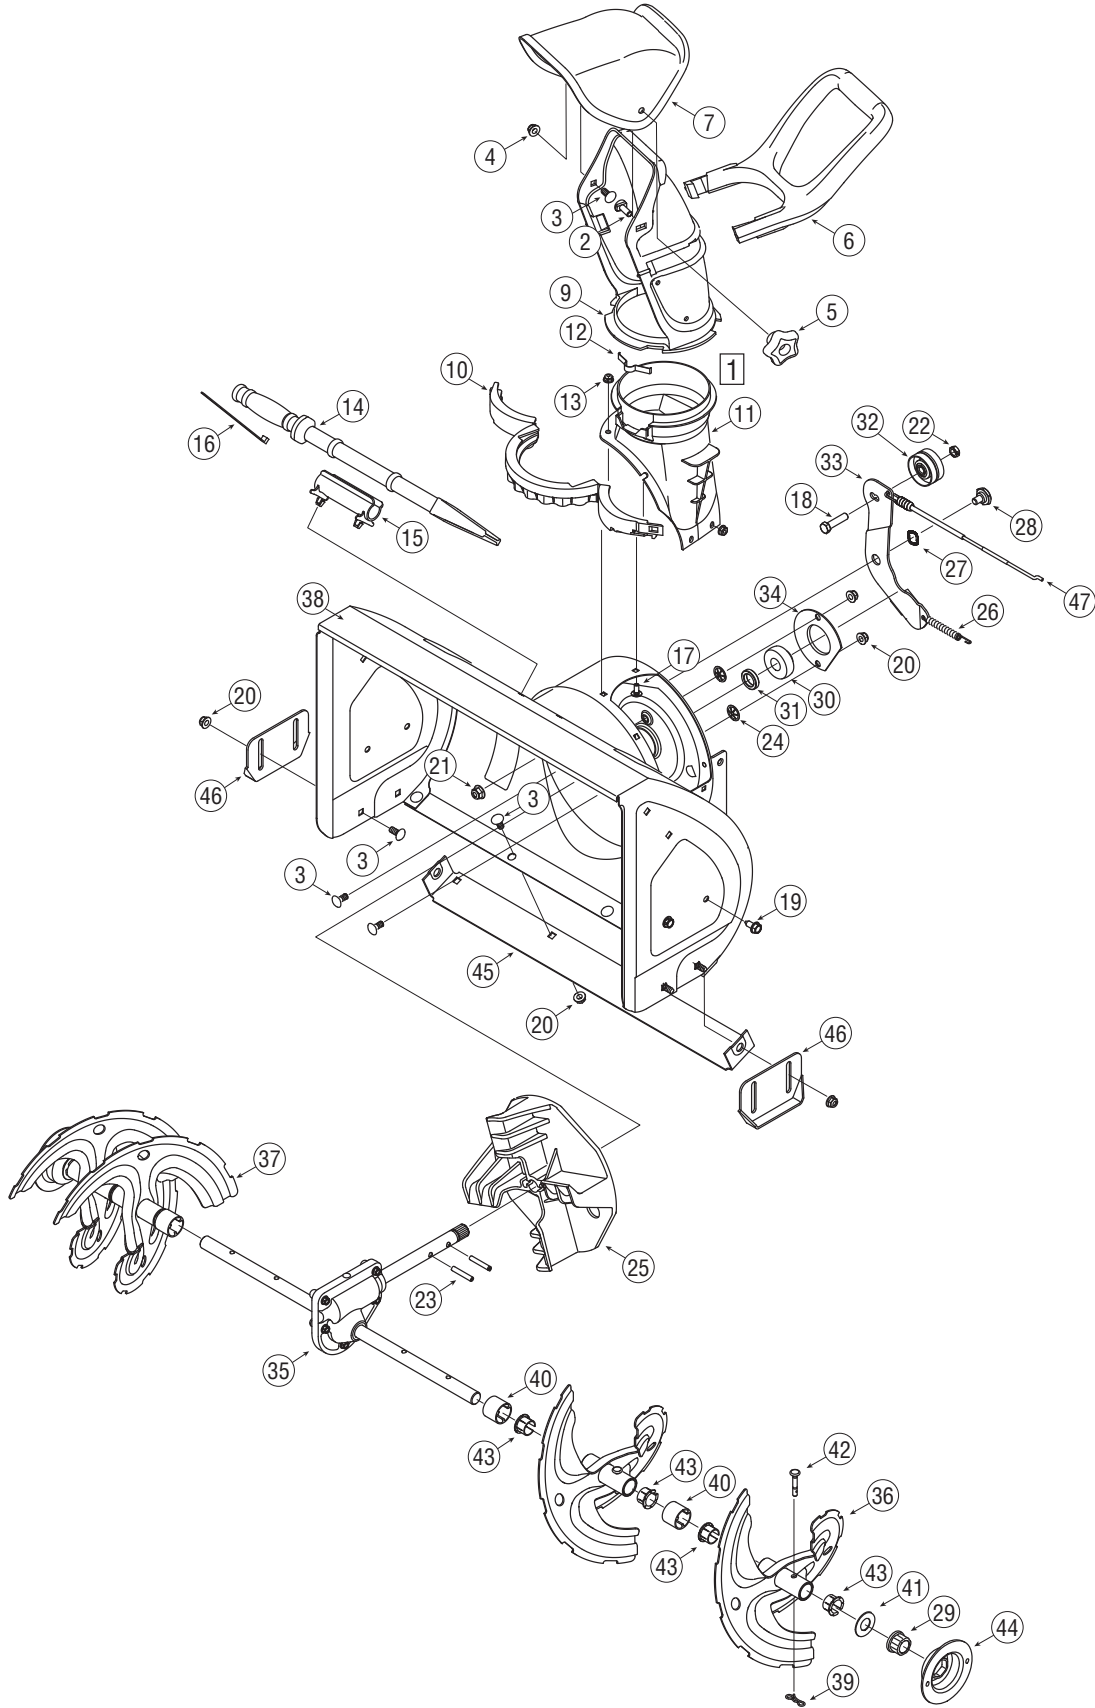

Parts List

Parts List

REF NO.	PART NUMBER	DESCRIPTION	Qty.
1	684-04037	Chute Assembly	1
2	710-04071	Carriage Bolt 5/16-18 x 1.0"	1
3	710-0451	Carriage Bolt 5/16-18	11
4	712-04063	Flange Lock Nut, 5/16-18	1
5	720-04072	Star Knob 5/16-18	1
6	731-04388A	Chute Handle	1
7	731-04426A	Upper Chute	1
8	736-0159	Flat Washer .349 x .879 x .063	2
9	731-04127	Lower Chute	1
10	731-04353	Chute Ring	1
11	731-2636A	Chute Adapter 5" Dia.	1
12	732-04111	Chute Adjustment Spring	1
13	712-04064	Flange Lock Nut 1/4-20	5
14	731-2643	Clean-out Tool	1
15	731-2635	Clean-out Tool Mount	1
16	725-0157	Cable Tie	1
17	710-0134	Carriage Screw 1/4-20 x 0.62"	5
18	710-0520	Hex Bolt 3/8-16 x 1.50"	1
19	710-0604A	AB Screw 5/16-18 x .625	4
20	712-04063	Flange Lock Nut, 5/16-18	10
21	712-04065	Flange Lock Nut, 3/8-16	1
22	712-0266	Jam Lock Nut 3/8-16	1
23	715-04020	Spiral Pin	2
24	726-04012	Push On Nut	2