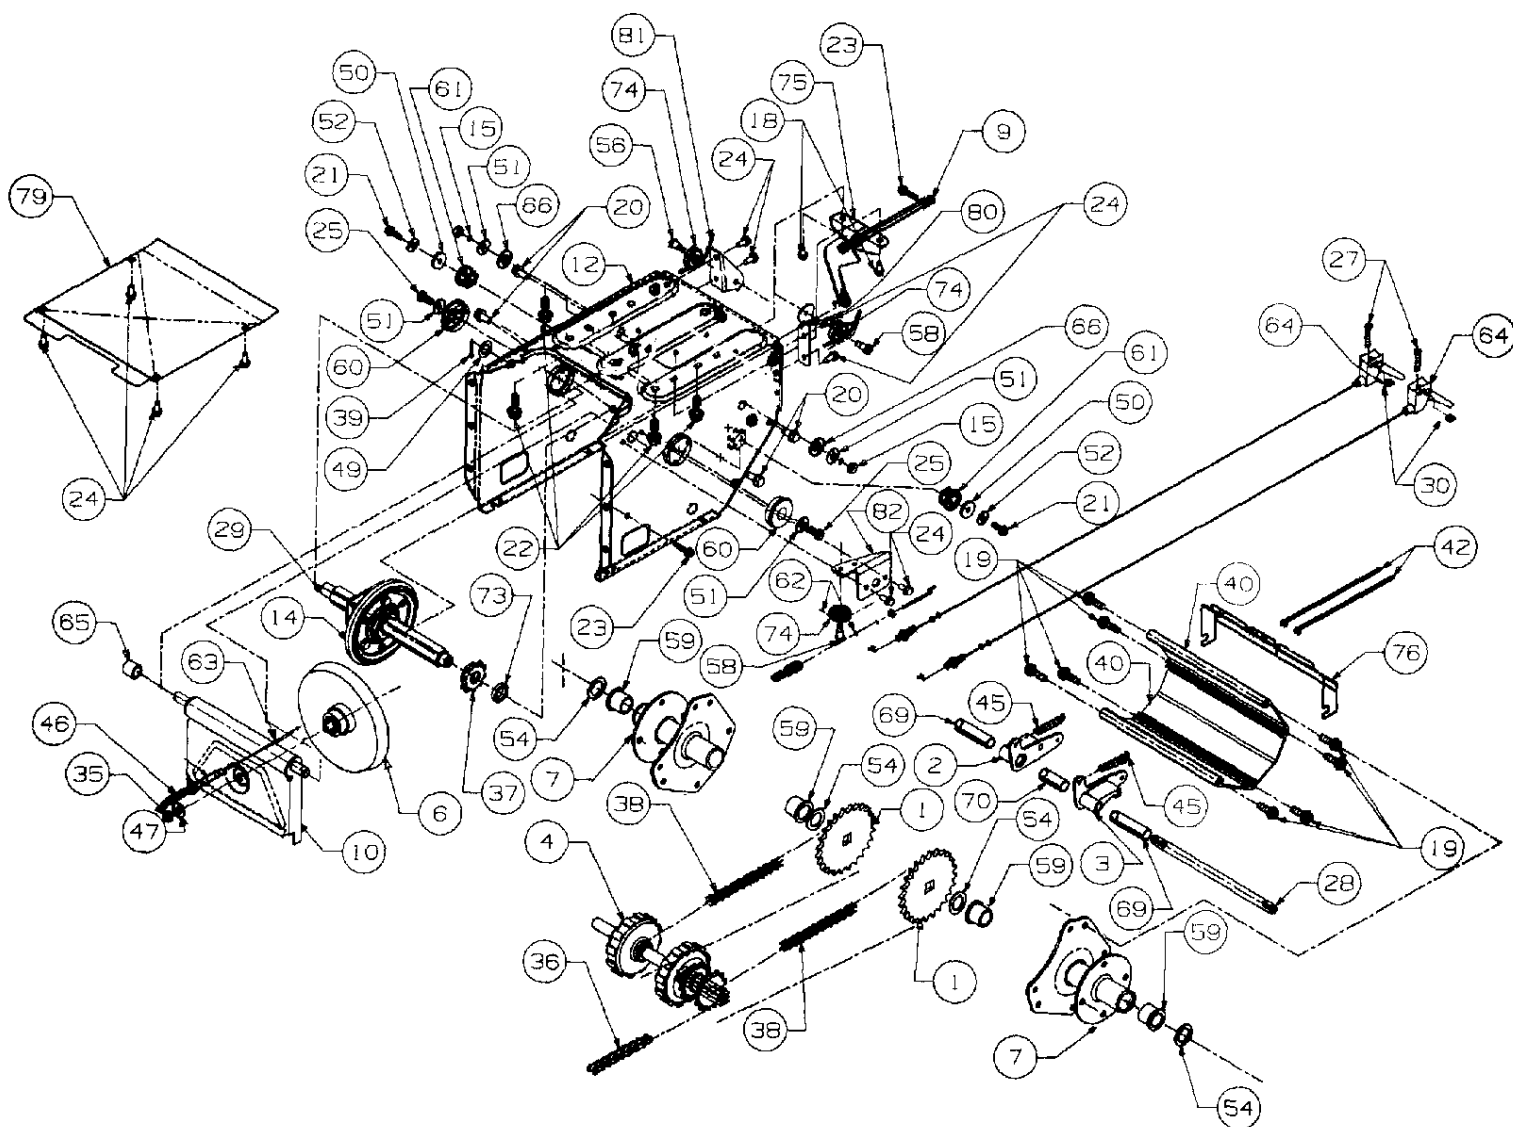

Ref #	Part Number	Qty	Description
1	611-0053	2	Axle Assembly
2	618-0043	1	Dog Assembly - R.H.
3	618-0044	1	Dog Assembly - L.H.
4	618-0169		Shaft Assembly
6	656-0012A	1	Disc Assembly
7	683-0024	2	Hub Assembly
9	684-0014A	1	Rod Shift Assembly
10	684-0021	1	Bracket Assembly
12	684-0031	1	Frame Assembly
14	684-0042A	1	Wheel Assembly Friction Rubber Only
	735-0243		
15	710-0118	2	Screw
18	710-0599	2	Screw
19	710-0602	8	Screw
20	710-0604	6	Screw
21	710-0642	2	Screw
22	710-0654A	4	Screw
23	710-0788	2	Screw
24	710-0896	10	Screw
25	710-1087	2	Screw
27	710-1233	2	Screw
28	711-0911	1	Shaft
29	711-1042	1	Shaft
30	712-0127	2	Nut Flange
35	712-0711	1	Nut Jam
36	713-0233	1	Chain
37	713-0413	1	Sprocket
38	713-0437	2	Chain
39	714-0474	1	Pin Cotter
40	719-0295A	1	Housing Track
42	725-0157	2	Cable Tie
45	732-0209	2	Spring
46	732-0264	1	Spring
47	736-0105	1	Washer-Bell
49	736-0160	1	Washer-Flat
50	736-0176	2	Washer-Flat
51	736-0242	5	Washer-Bell
52	736-0270	2	Washer-Bell
54	736-0287	4	Washer-Flat
56	737-0170		Lubricant
58	738-0924	3	Screw-Shoulder
59	741-0339	4	Bearing-Flange
60	741-0563	2	Bearing Ball
61	741-0597	2	Bearing-Hex Flange
62	746-0897	1	Cable-Auger Clutch
63	746-0898	1	Cable-Drive Clutch
64	746-0900	2	Cable with Trigger Lever
65	748-0190	1	Spacer
66	748-0234	2	Spacer-Shoulder
69	750-0903	2	Spacer-Split
70	750-0904	1	Spacer-Split
73	750-0997	1	Spacer
74	756-0625	3	Roller-Cable
75	784-5590	1	Bracket
76	784-5609	1	Bracket
79	784-5648	1	Cover-Frame