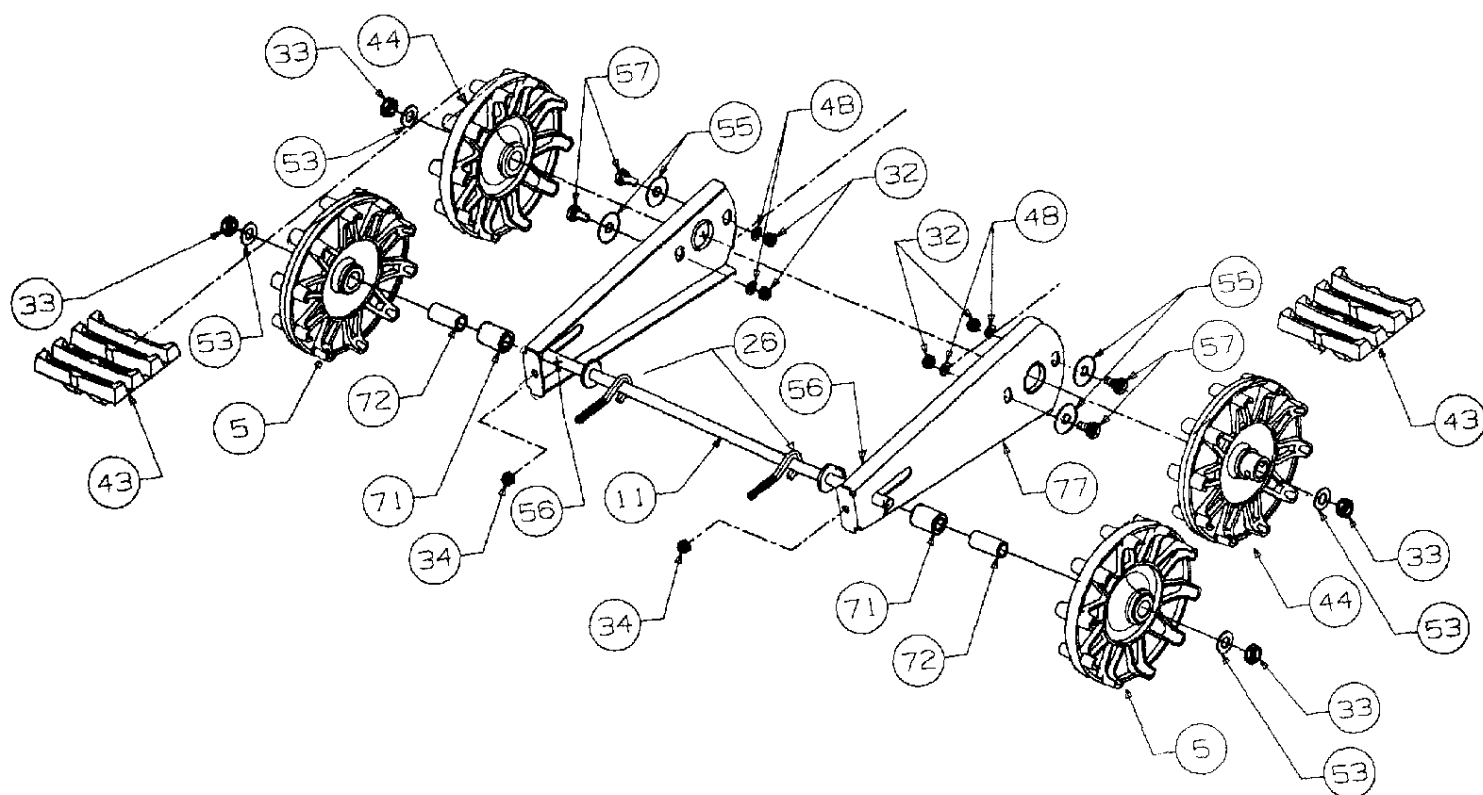

Ref #	Part Number	Qty	Description
5	631-0032	2	Wheel Assembly Idler
8	684-0009	1	Rod Track Pivot
11	684-0024	1	Axle Assembly
13	684-0038	1	Handle Assembly
	735-0243		Rubber Only
16	710-0157	1	Screw
17	710-0459	1	Screw
20	710-0604	6	Screw
26	710-1231	2	Screw
31	712-0214	1	Nut Lock
32	712-0267	4	Nut Hex
33	712-0346	4	Nut Jam
34	712-0429	2	Nut Hex
41	720-0223	1	Grip
43	731-1292	2	Track
44	731-1538A	2	Wheel-Track Drive
48	736-0119	4	Washer-Lock
51	736-0242	5	Washer-Bell
53	736-0272	4	Washer-Flat
55	736-0406	4	Washer-Flat
56	737-0170		Lubricant
57	738-0140	4	Screw-Shoulder
67	748-0353A	1	Lift-Shaft Drive
68	750-0547	2	Spacer
71	750-0909	2	Spacer
72	750-0995	2	Spacer
77	784-5639	2	Plate-Track Side
78	784-5642	1	Plate-Track Lockout
83	717-1211	2	Gear Ring
84	717-1209	6	Gear 12-Tooth
85	717-1210	1	Gear 18-Tooth
86	741-0542	6	Pin Dowel
87	718-0188	2	Carrier