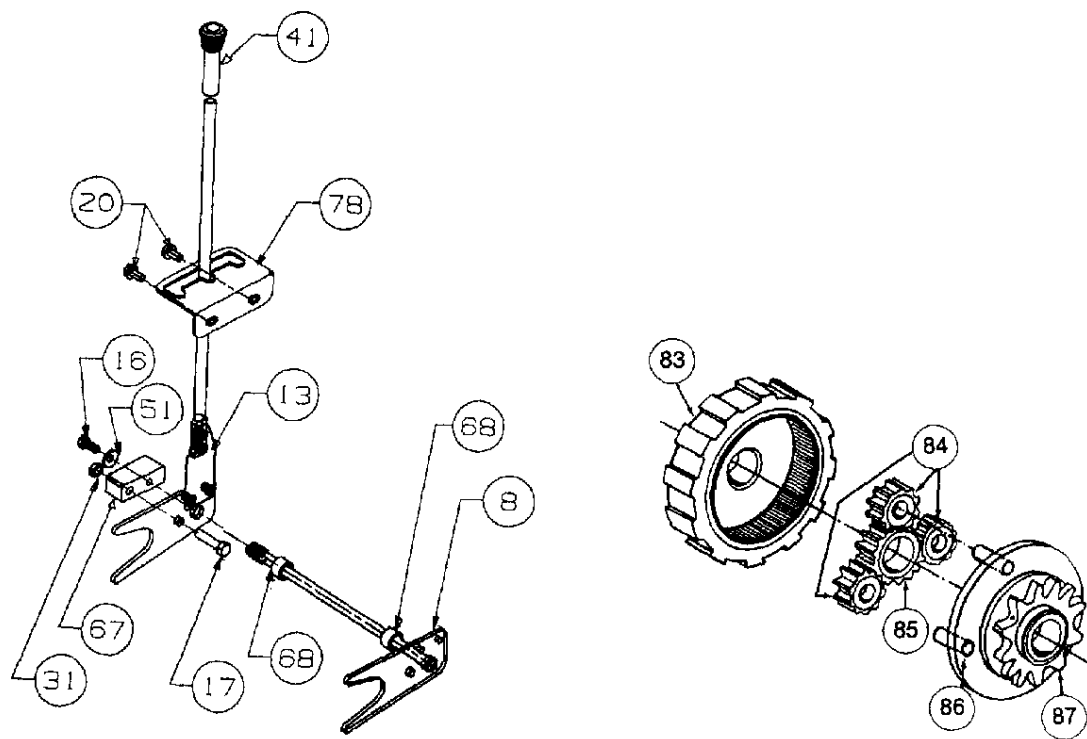

Ref #	Part Number	Qty	Description
5	631-0032	2	Wheel Assembly Idler
8	684-0009	1	Rod Track Pivot
11	684-0024	1	Axle Assembly
13	684-0038	1	Handle Assembly
	735-0243		Rubber Only
16	710-0157	1	Screw
17	710-0459	1	Screw
20	710-0604	6	Screw
26	710-1231	2	Screw
31	712-0214	1	Nut Lock
32	712-0267	4	Nut Hex
33	712-0346	4	Nut Jam
34	712-0429	2	Nut Hex
41	720-0223	1	Grip
43	731-1292	2	Track
44	731-1538A	2	Wheel-Track Drive
48	736-0119	4	Washer-Lock
51	736-0242	5	Washer-Bell
53	736-0272	4	Washer-Flat
55	736-0406	4	Washer-Flat
56	737-0170		Lubricant
57	738-0140	4	Screw-Shoulder
67	748-0353A	1	Lift-Shaft Drive
68	750-0547	2	Spacer
71	750-0909	2	Spacer
72	750-0995	2	Spacer
77	784-5639	2	Plate-Track Side
78	784-5642	1	Plate-Track Lockout
83	717-1211	2	Gear Ring
84	717-1209	6	Gear 12-Tooth
85	717-1210	1	Gear 18-Tooth
86	741-0542	6	Pin Dowel
87	718-0188	2	Carrier