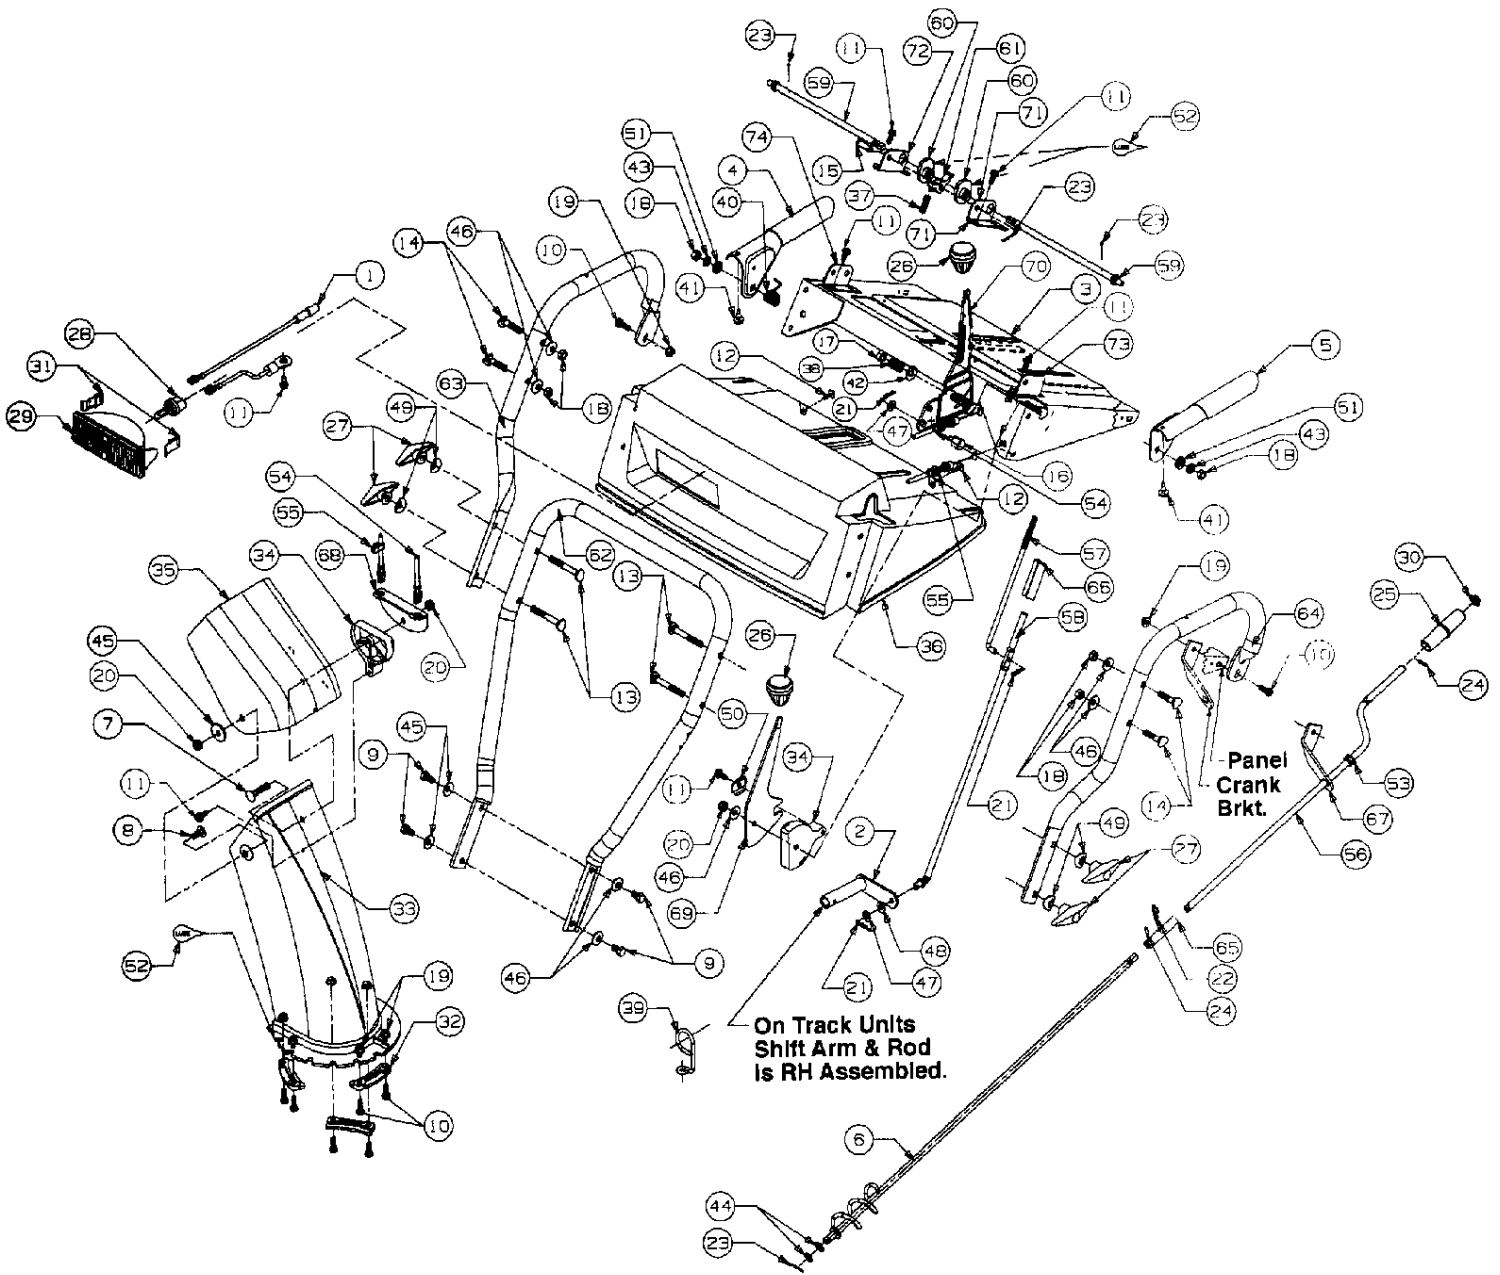

Ref #	Part Number	Qty	Description
1	05896A	1	Bracket-Idler
2	629-0071	1	Cord-Extension 110V
3	710-0117	1	Screw-Hex
4	710-0157	1	Screw-Hex
5	710-0230	1	Screw-Hex
6	710-0342	1	Screw-Hex
7	710-0459	1	Screw-Hex
8	710-0888	1	Screw-Hex
9	710-0896	2	Screw-Hex
10	712-0181	1	Nut-Hex
12	731-1324	1	Cover-Belt
13	732-0710	1	Spring
14	736-0119	1	Washer-Lock
15	736-0242	1	Washer-Bell
16	736-0247	1	Washer-Flat
17	736-0329	1	Washer-Lock
18	736-0331	1	Washer-Bell
19	736-0505	1	Washer-Flat
20	748-0234	1	Spacer
21	748-0360	1	Adapter-Pulley
22	754-0346	1	V-Belt
23	754-0430	2	V-Belt
24	756-0313	1	Idler-Flat
25	756-0620	3	Pulley Half
26	756-0621	1	Pulley Half
27	756-0967	2	Pulley-Auger
28	756-0986	1	Pulley Half
29	756-0987	1	Pulley Half

Ref #	Part Number	Qty	Description
1	618-0123	1	Housing - R.H.
2	618-0124	1	Housing - L.H.
3	710-0642	5	Screw
4	711-0909	1	Axle, Spiral 26"
	711-0908	1	Axle, Spiral 24"
5	714-0161	1	Key, Hi-Pro
6	715-0143	1	Pin, Spiral
7	717-0526	1	Worm, Shaft
8	717-0528	1	Gear, Worm
9	718-0186	1	Collar, Thrust
10	721-0325	1	Plug
11	721-0327	1	Seal, Oil
12	721-0328		Loctite 5699, Ultra
13	736-0351	2	Washer
14	736-0369	4	Washer
15	736-0445	1	Washer
16	737-0168	1	Grease
17	741-0662	1	Bearing Flange
18	741-0663	1	Bearing Flange