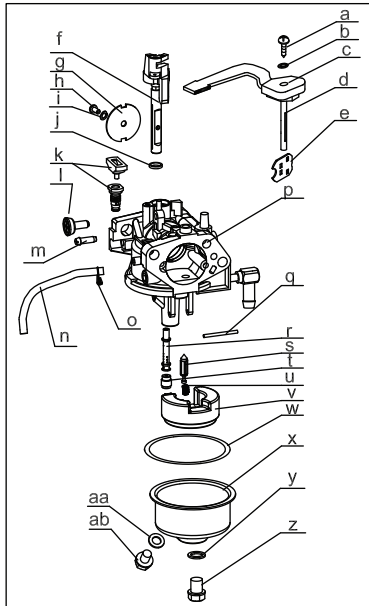

270-JU Carburetor

270-JU Carburetor

Ref.	Part Number	Description
26	710-05101	Stud M6x110
27	951-11567	Carburetor Insulator Gasket
28	951-11568	Carburetor Insulator
29	951-11569A	Carburetor Gasket
30	951-10639A	Primer Assembly
30	951-11824	Primer Bulb
31	951-12098	Carburetor Assembly
32	951-11700	Fuel Hose Clamp
33	951-12012	Fuel Line Kit
35	951-11571	Carburetor Gasket Plate
36	712-04213	Nut
37	951-10962	Air Cleaner Housing
38	951-10961	Air Cleaner Assembly
39	710-05275	Self-Tapping Bolt M4.2x16
a	710-05369	Screw M3x5
b	736-04598	Washer
c	751-12515	Control Lever,Choke
d	n/a	Choke Shaft
e	n/a	Choke Plate
f	n/a	Throttle Shaft
g	n/a	Throttle Plate
h	n/a	Screw M3x5

Ref.	Part Number	Description
i	n/a	Lock Washer
j	n/a	Idle Jet Assembly
k	n/a	Gasket, Throttle Plate
l	n/a	Idle Speed Adjusting Screw
m	n/a	Mixture Screw
n	951-12019	Primer Hose
o	951-11906	Hose Clamp
p	n/a	Carburetor Body
q	n/a	Float Pin
r	n/a	Emulsion Tube
s	n/a	Needle Valve
t	n/a	Main Jet
u	n/a	Needle Valve Spring
v	n/a	Float
w	951-11589	Fuel Bowl Gasket
x	n/a	Fuel Bowl
y	951-11348	Fuel Bowl Gasket
z	710-04945	Fuel Bowl Mounting Bolt
aa	951-11349	Fuel Drain Plug Gasket
ab	710-04938	Fuel Drain Plug
	951-11021A	Carburetor Kit - Major (Incl.aa,j,k,l,q,r,s,t,u,v,w,y)