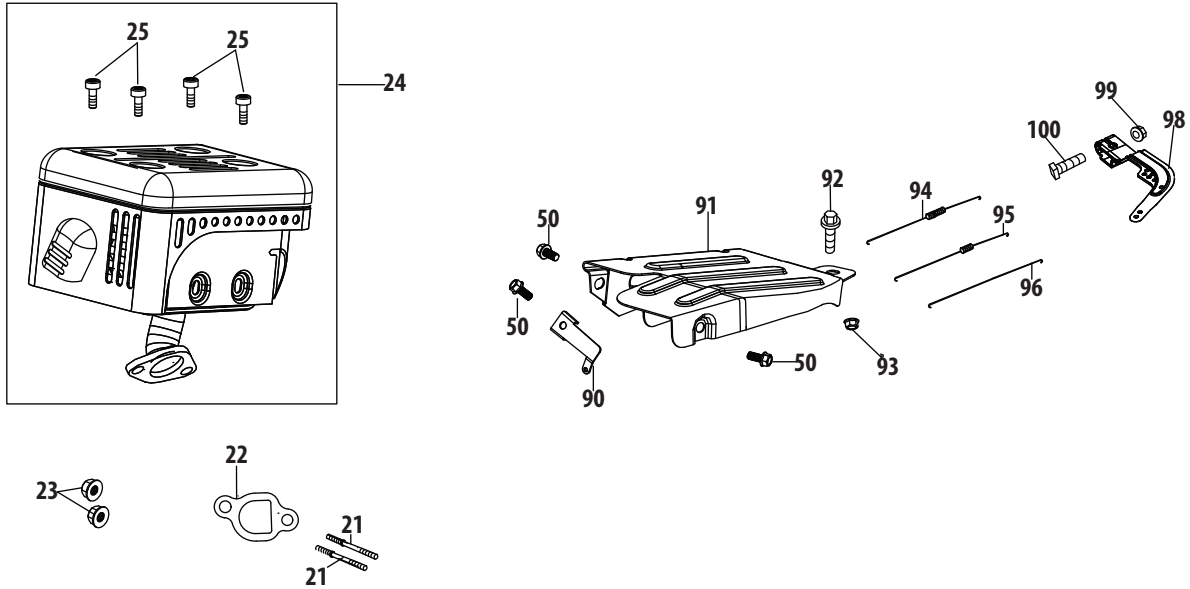

270-JU Muffler

Ref.	Part Number	Description
21	710-04911	Stud M8×36
21	951-12027	Muffler Stud Assembly
22	951-11285	Muffler Gasket
23	712-04214	Nut, M8
24	951-12010	Muffler Assembly
25	710-05002	Bolt M5×10
50	710-04915	Bolt M6×12
90	951-11104	Governor Spring Bracket
91	951-12016	Governor Shield

Ref.	Part Number	Description
92	710-04920	Bolt M6×28
93	712-04212	Nut M6
94	951-12100	Governor Spring
95	951-10664	Throttle Linkage Spring
96	951-10665	Throttle Linkage
98	951-11106	Governor Arm
99	712-04212	Nut M6
100	710-04908	Governor Arm Bolt