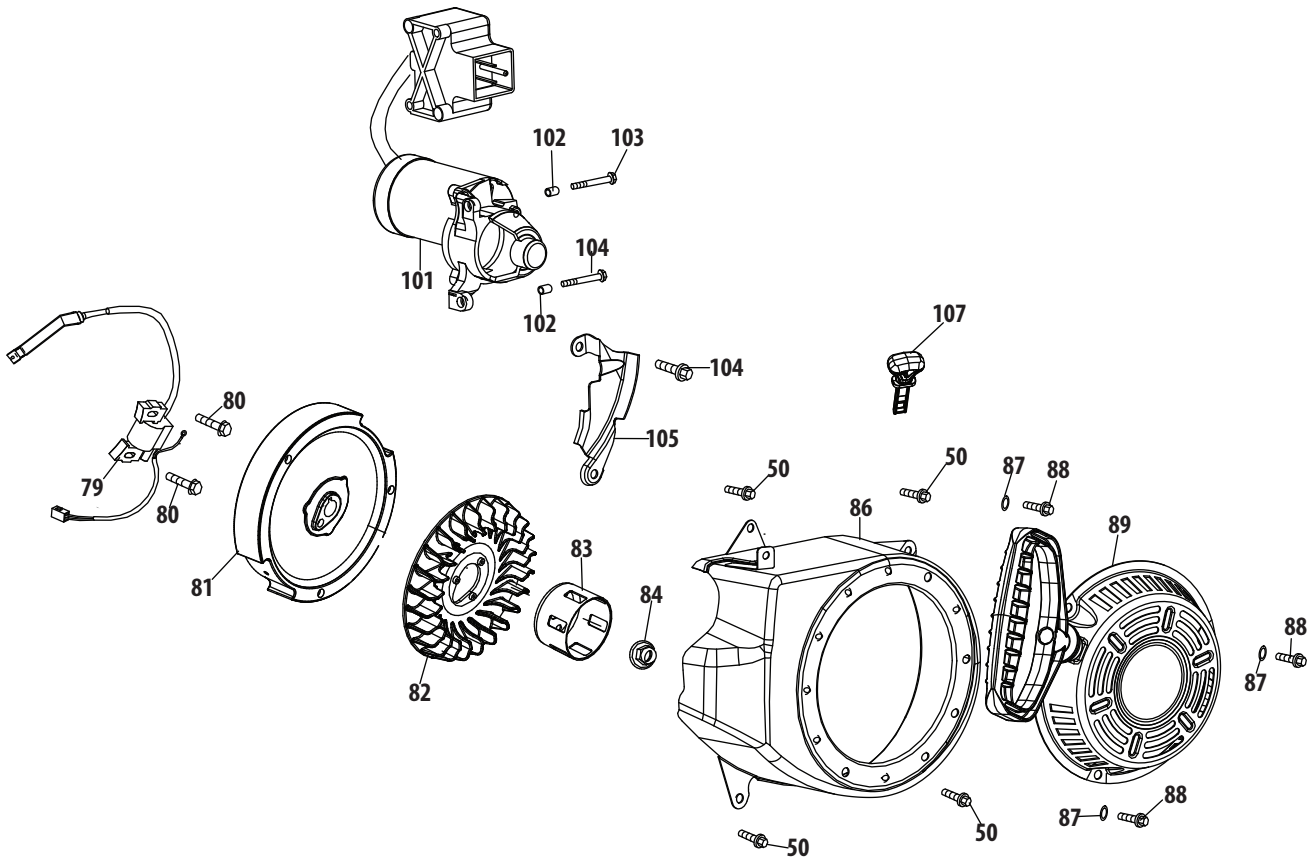

270-JU Starter & Flywheel

Ref.	Part Number	Description
50	710-04915	Bolt M6x12
79	951-12013	Ignition Coil Assembly
80	710-04919	Bolt M6x25
81	951-12416	Flywheel
82	951-10909	Fan, Cooling
83	951-10911	Pulley, Starter
84	712-04209	Nut, Special, M14x1.5
86	751-12644	Blower Housing
87	736-04455	Gasket 6
88	710-04974	Bolt M6x10

Ref.	Part Number	Description
89	951-12015	Recoil Starter
89	731-05696	Recoil Starter Handle
101	951-10645A	Startup Electromotor
102	715-04088	Dowel Pin 8x8
103	710-05182	Bolt M6x32
104	710-04979	Bolt M6x18
105	951-11109	Blower Housing Shield
107	731-05632	Key
107	951-10637	Key Switch