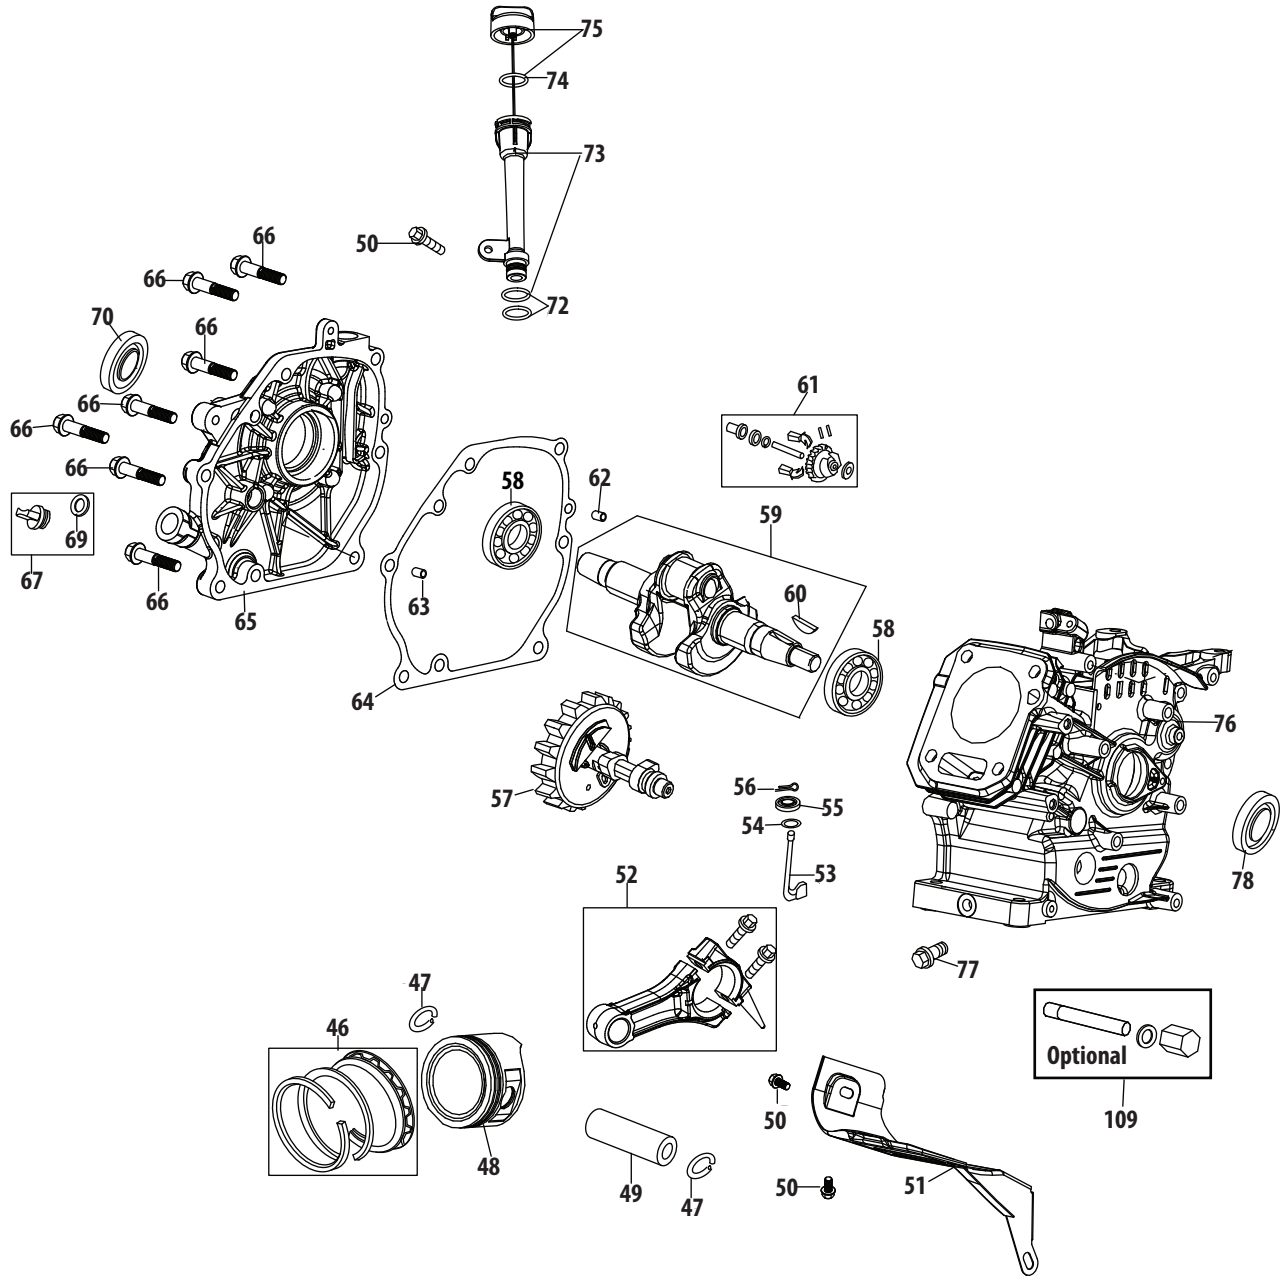

270-JU Crankcase

270-JU Crankcase

Ref.	Part Number	Description
46	951-12111	Piston Ring Set
47	951-11632	Piston Pin Snap Ring
48	951-12007	Piston
49	951-11633	Piston Pin
50	710-04915	Bolt M6×12
51	951-11113	Air Shield
52	951-11573	Connecting Rod Assembly
53	951-11356	Governor Arm Shaft
54	736-04461	Washer 5.2×1.9
55	951-11902	Governor Seal
56	714-04074	Cotter Pin
57	951-11575	Camshaft Assy.
58	951-11369	Radial Ball Bearing, 6205
59	951-12102	Crankshaft Kit (Incl.59-60,70-78)
60	951-10307	Woodruff Key
61	951-11576	Governor Gear/Shaft Assembly
62	715-04092	Dowel Pin 7×14
63	715-04089	Dowel Pin 9×14
64	951-11371	Crankcase Cover Gasket
65	951-12125	Cover Comp, Left Crankcase
66	710-04932	Bolt M8×32
67	951-11283	Oil Fill Plug Assembly

Ref.	Part Number	Description
69	951-11577	O-Ring 15.8×2.5
70	951-11368	Oil Seal, 25×41.25×6
72	951-11381	Oil Fill Tube O-Ring
73	951-11913	Oil Fill Tube Assembly
74	951-11904	Oil Fill Tube O-Ring
75	951-12482	Dipstick Assembly
76	951-12103	Crankcase Kit (Incl.55,58,70,76,78)
77	951-12514	Oil Drain Plug
78	951-11370	Oil Seal 25×41.25×6
109	753-06684	Oil Drain Tube Kit - Optional
	952Z270-JU	Complete Engine
	951-11246	Crankcase Cover Kit (Incl.58,64-66,68-70)
	951-12026	Gasket Kit - External (Incl.6,22,27-29,35)
	951-12121	Gasket Kit - Complete (Incl.6,22,27-29,35,40, 54,55,64,70,78)
	751-12513	Short Block (Incl.6,22,27,28,40,42,43,46-49, 52,53,56-59,61-66,68-70,76-78)