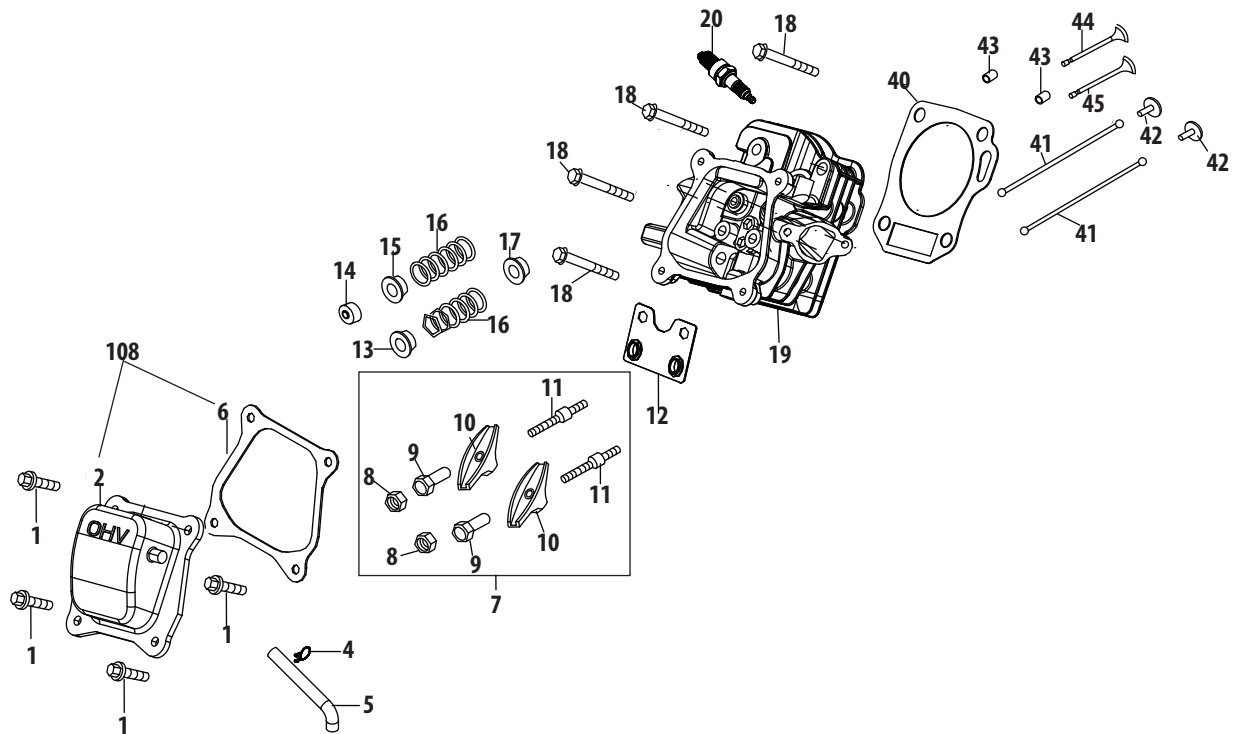

Ref.	Part Number	Description
92	710-04920	Bolt M6×28
93	712-04212	Nut M6
94	951-12100	Governor Spring
95	951-10664	Throttle Linkage Spring
96	951-10665	Throttle Linkage
98	951-11106	Governor Arm
99	712-04212	Nut M6
100	710-04908	Governor Arm Bolt

270-JU Cylinder Head

Ref.	Part Number	Description
1	710-04968	Bolt M6×16
2	951-11054	Valve Cover
4	726-04101	Breather Hose Clamp
5	731-07059	Breather Hose
6	951-11565	Valve Cover Gasket
7	951-11892	Rocker Arm Assembly
8	751-11124	Nut, Pivot Locking
9	751-11123	Adjusting Nut ,Valve
10	951-11893	Rocker Arm
11	710-04902	Bolt, Pivot
12	951-11895	Push Rod Guide
13	951-12000	Retainer, In.Valve Spring
14	951-12002	Adjuster, Exh Valve
15	951-12003	Retainer, Ex.Valve Spring
16	951-12004	Valve Spring
17	951-11894	Intake Valve Seal
18	710-04933	Bolt M8×55
19	951-10668A	Cylinder Head

Ref.	Part Number	Description
		(Incl.6,8-17,19,22,27,28,40,44,45)
20	951-10292	Spark Plug/F6Rtc
40	951-11572	Gasket, Cylinder Head
41	951-10648	Push Rod Kit
42	951-11899	Tappet
43	715-04090	Dowel Pin 10×16
44	951-10647A	Valve Kit
45	951-10647A	Valve Kit
108	951-11063	Valve Cover Kit
	952Z270-JU	Complete Engine
	951-12026	Gasket Kit - External (Incl.6,22,27-29,35)
	951-12121	Gasket Kit - Complete (Incl.6,22,27-29,35,40, 54,55,64,70,78)
	751-12513	Short Block (Incl.6,22,27,28,40,42,43,46-49, 52,53,56-59,61-66,68-70,76-78)

Ref.	Part Number	Description
i	n/a	Lock Washer
j	n/a	Idle Jet Assembly
k	n/a	Gasket, Throttle Plate
l	n/a	Idle Speed Adjusting Screw
m	n/a	Mixture Screw
n	951-12019	Primer Hose
o	951-11906	Hose Clamp
p	n/a	Carburetor Body
q	n/a	Float Pin
r	n/a	Emulsion Tube
s	n/a	Needle Valve
t	n/a	Main Jet
u	n/a	Needle Valve Spring
v	n/a	Float
w	951-11589	Fuel Bowl Gasket
x	n/a	Fuel Bowl
y	951-11348	Fuel Bowl Gasket
z	710-04945	Fuel Bowl Mounting Bolt
aa	951-11349	Fuel Drain Plug Gasket
ab	710-04938	Fuel Drain Plug
	951-11021A	Carburetor Kit - Major (Incl.aa,j,k,l,q,r,s,t,u,v,w,y)