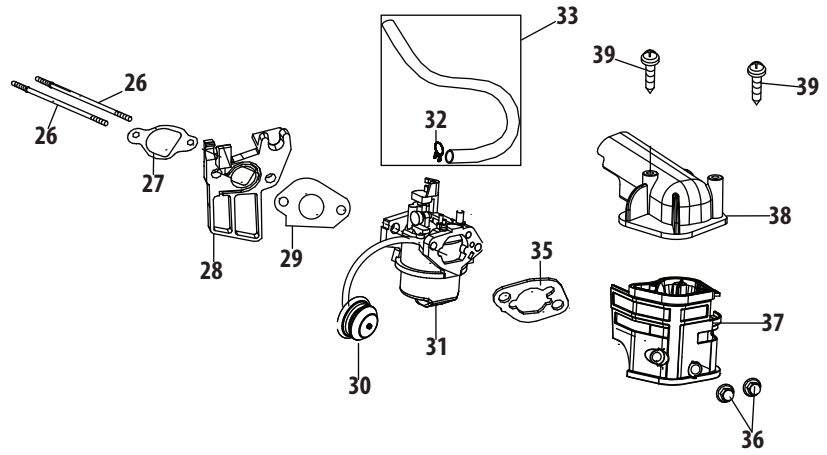

270-JU Carburetor

270-JU Carburetor

Ref.	Part Number	Description
26	710-05101	Stud M6x110
27	951-11567	Carburetor Insulator Gasket
28	951-11568	Carburetor Insulator
29	951-11569A	Carburetor Gasket
30	951-10639A	Primer Assembly
30	951-11824	Primer Bulb
31	951-12098	Carburetor Assembly
32	951-11700	Fuel Hose Clamp
33	951-12012	Fuel Line Kit
35	951-11571	Carburetor Gasket Plate
36	712-04213	Nut
37	951-10962	Air Cleaner Housing
38	951-10961	Air Cleaner Assembly
39	710-05275	Self-Tapping Bolt M4.2x16
a	710-05369	Screw M3x5
b	736-04598	Washer
c	751-12515	Control Lever,Choke
d	n/a	Choke Shaft
e	n/a	Choke Plate
f	n/a	Throttle Shaft
g	n/a	Throttle Plate
h	n/a	Screw M3x5

Ref.	Part Number	Description
i	n/a	Lock Washer
j	n/a	Idle Jet Assembly
k	n/a	Gasket, Throttle Plate
l	n/a	Idle Speed Adjusting Screw
m	n/a	Mixture Screw
n	951-12019	Primer Hose
o	951-11906	Hose Clamp
p	n/a	Carburetor Body
q	n/a	Float Pin
r	n/a	Emulsion Tube
s	n/a	Needle Valve
t	n/a	Main Jet
u	n/a	Needle Valve Spring
v	n/a	Float
w	951-11589	Fuel Bowl Gasket
x	n/a	Fuel Bowl
y	951-11348	Fuel Bowl Gasket
z	710-04945	Fuel Bowl Mounting Bolt
aa	951-11349	Fuel Drain Plug Gasket
ab	710-04938	Fuel Drain Plug
	951-11021A	Carburetor Kit - Major (Incl.aa,j,k,l,q,r,s,t,u,v,w,y)