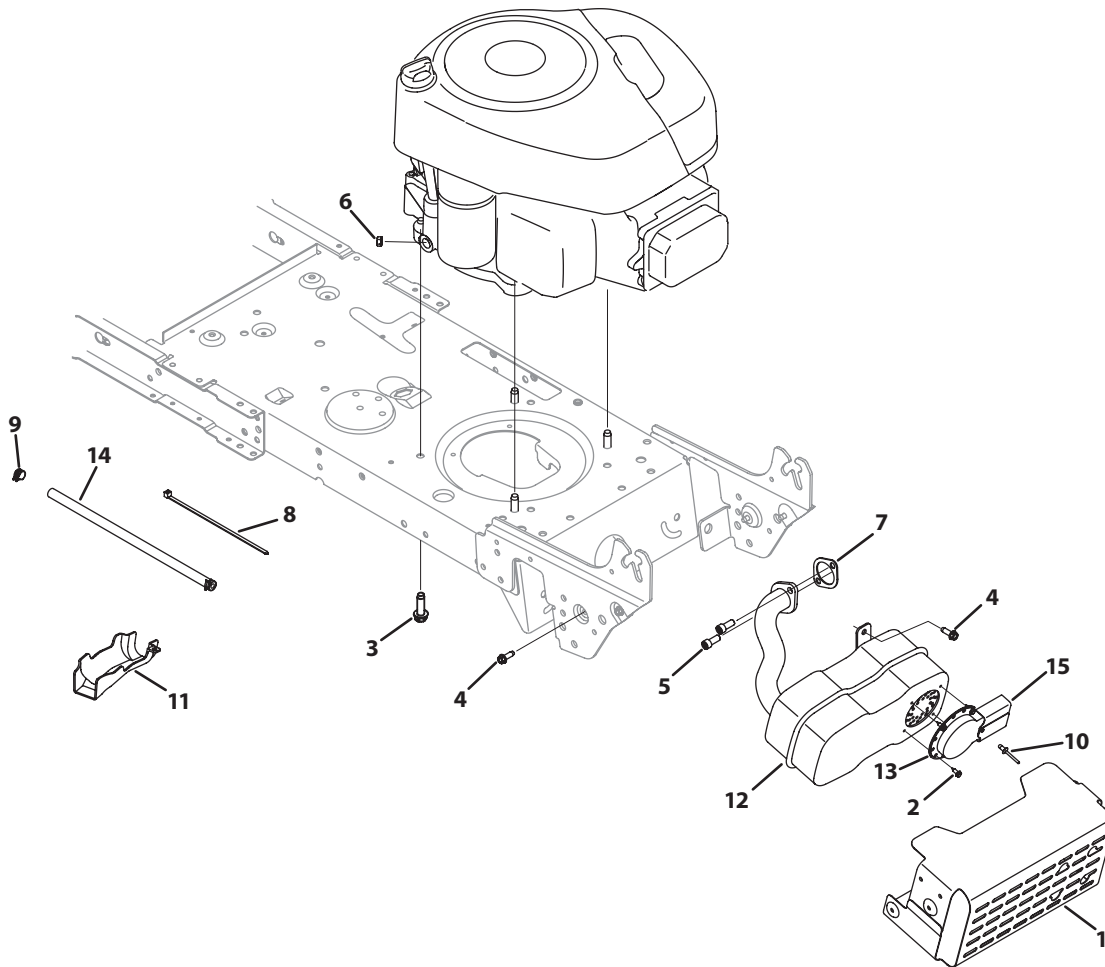

B&S Model 28

Ref. No.	Part No.	Description
1	683-04549	Muffler Shield Assembly with Weld
2	710-0227	Screw, 8-18 x .500
3	710-04683	Screw, 3/8-16 x 1.0
4	710-0642	Screw, 1/4-20 x .750
5	710-1314A	Socket Screw, 5/16-18 x .750
6	712-0271	Sems Nut, 1/4-20
7	BS-692236	Exhaust Gasket, 10 HP Briggs
8	725-0157	Cable Tie
9	726-0205	Clamp Hose, .490 diameter
10	728-04000	Rivet, .188 x .300
11	731-05628	Oil Drain Sleeve
12	751-10448A	Muffler, Single Inlet
13	751-0564B	Muffler Deflector
14	751-10349-28	Fuel Hose, Low Permeation
15	751-10353	Muffler Deflector Long

NOTE: Tractor features vary by model. NOT all parts listed and pictured above are standard equipment.