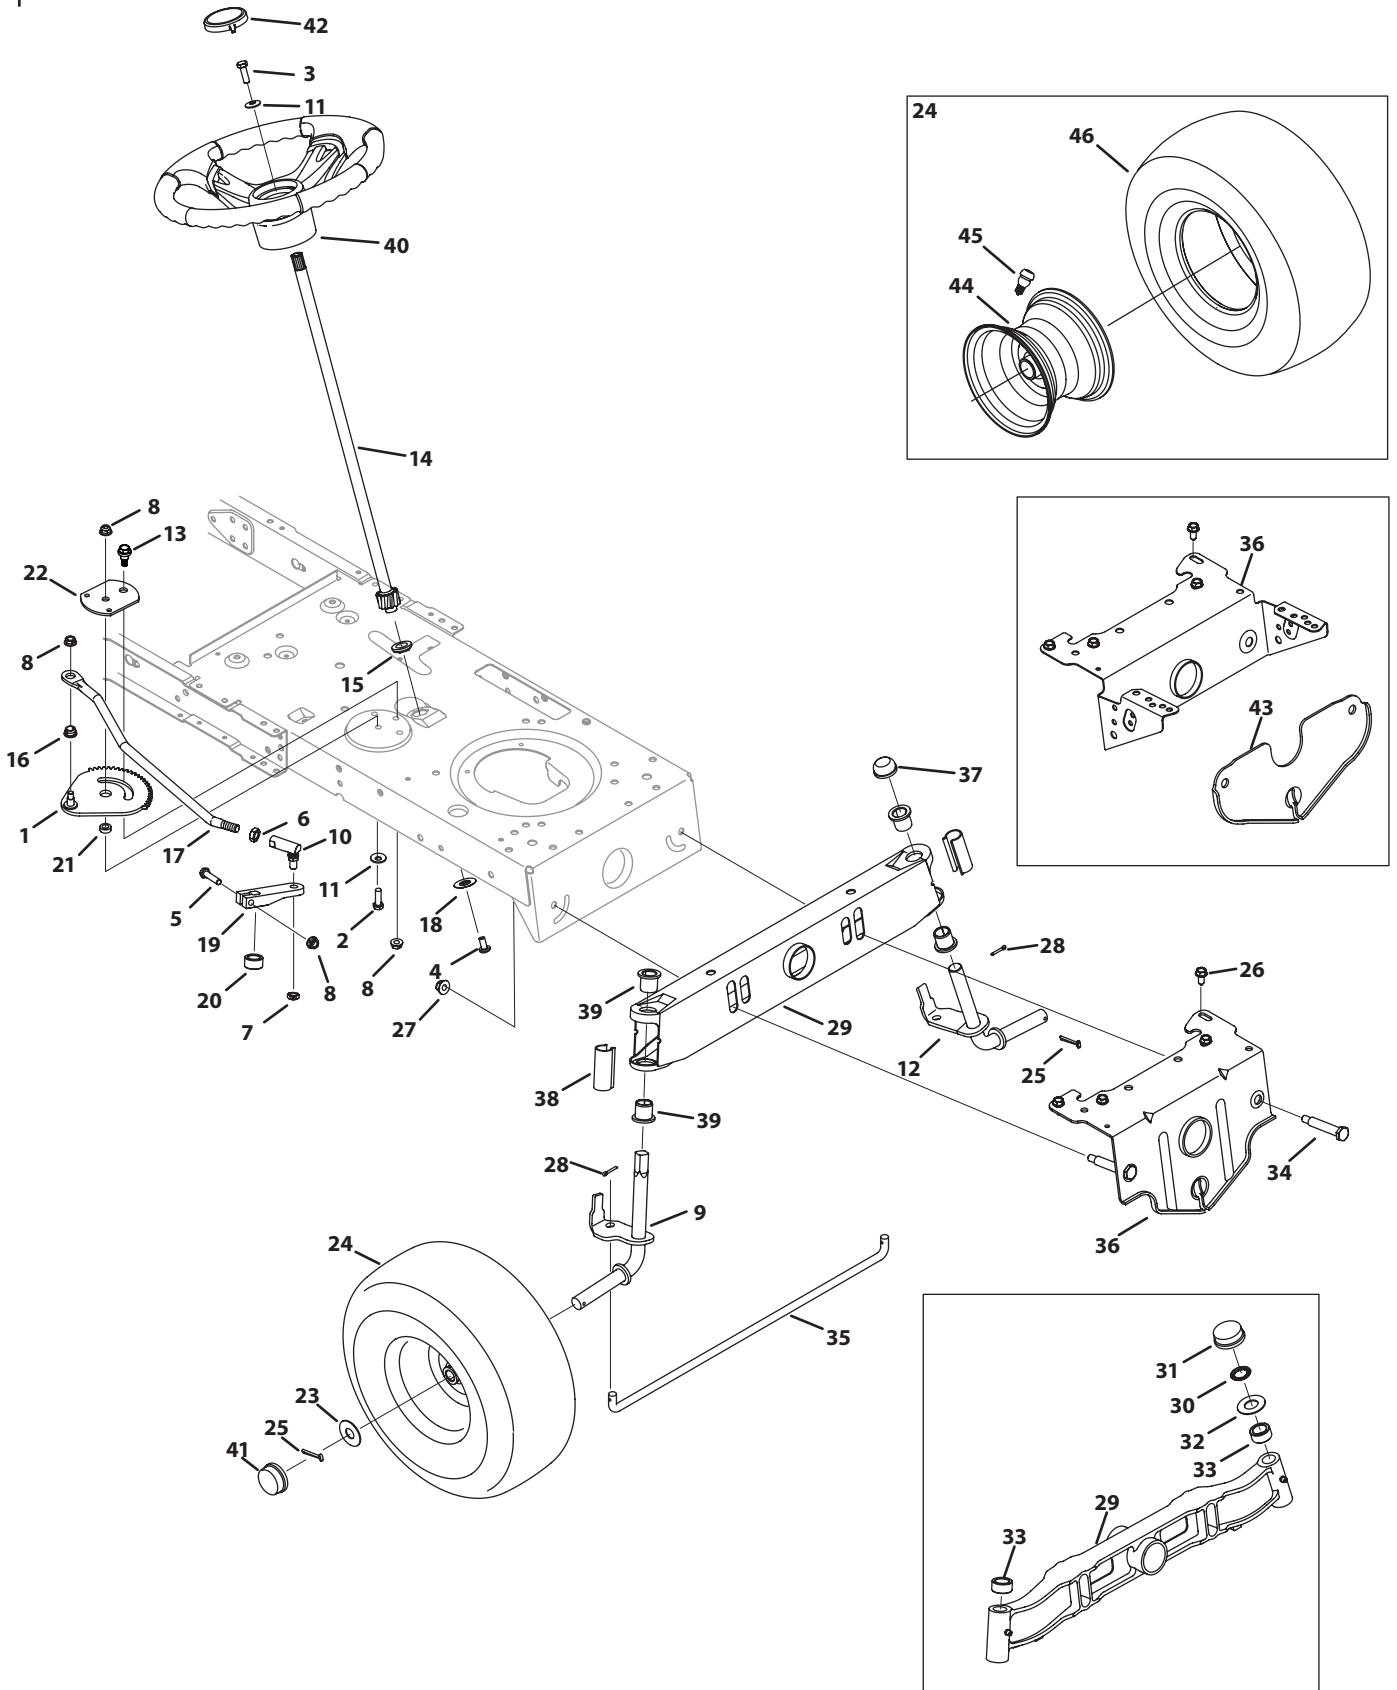

Front End Steering

Front End Steering

Ref. No.	Part No.	Description	Ref. No.	Part No.	Description
1	617-04024	Front Steering Gear Assembly	25	714-04039	Cotter Pin, 5/32 x 1.25
2	710-0376	Hex Screw, 5/16-18 x 1.00	26	710-04484	Screw, 5/16-18 x .750
3	710-0643	Hex Screw, 5/16-18 x 1.00, Lock	27	712-04065	Flangelock Nut, 3/8-16
4	710-1309	Machine Screw, 5/16-18 x .750	28	914-0474	Cotter Pin, .125 x .75
5	710-3180	Hex Screw, 5/16-18 x 1.75	29	719-04177A	Pivot Axle
6	912-0240	Jam Nut, 7/16-20		683-0128B	Pivot Axle
7	912-0214	Jamlock Nut, 3/8-24	30	726-04035	Push Nut, 3/4
8	712-04063	Flangelock Nut, 5/16-18	31	731-04693	Hub Cap
9	638-04008P	Front RH Axle	32	936-0316	Flat Washer, .78 x 1.59 x .060
	938-04013	46" Front RH Axle	33	748-04068	Spacer, .71 x .125 x .56
10	923-0448A	Ball Joint, 7/16-20	34	738-04128	Shoulder Bolt, 3/8-16 x .500 x 2.38
11	736-0242	Bell Washer, .340 x .872 x .060	35	747-04299A	Fixed Rod
12	938-04007A	Front LH Axle	36	783-05326	Pivot Bar Bracket
	938-04014A	46" Front LH Axle		783-04601C	Pivot Bar Bracket
13	738-04141	Shoulder Bolt, 5/16-18 x .435 x .350	37	726-0341	Push Cap, 3/4
14	738-0919A	Steering Shaft, 5/8 x 22.08	38	731-04057A	Standard Axle Cap
15	941-04124	Flange Bearing, 5/8	39	741-0660A	Flange Bearing, .760 x .941 x 1.0
16	941-0475	Plastic Bushing, .380 ID	40	631-04028	Steering Wheel
17	747-04298	Steering Link	41	931-0484A	Hub Cap
18	948-0389	Cap, 1.25 x .16	42	731-04039	Cap
19	748-04065	Steering Block		731-04040	Sprig Cap
20	748-04068	Spacer, .71 x .125 x .56		731-04681	Cap, Troy-Bilt
21	750-04418	Spacer, .322 x .625 .21	43	783-04568	Front Deck Hanger Bracket
22	783-04644	Gear Segment Stabilizer Plater	44	634-04634	Rim Asm, 6.0 x 4.5, 46" Deck
23	736-04228A	Flat Washer, .781 x 1.590		634-04081	Rim Asm, 6.0 x 4.5, 42/38" Deck
24	634-04639	Wheel Assembly, 46"	45	734-0255	Valve, tubeless Air
	634-04086	Wheel Assembly, 42"	46	734-1731	Tire, 15 X 6 X 6 Sq Shldr, 42/46"
	634-04325	Wheel Assembly, 38"		734-04240A	Tire, 15 X 6 X 6 Rd Shldr, 38"

NOTE: Tractor features vary by model. NOT all parts listed above and pictured on the previous page are standard equipment.