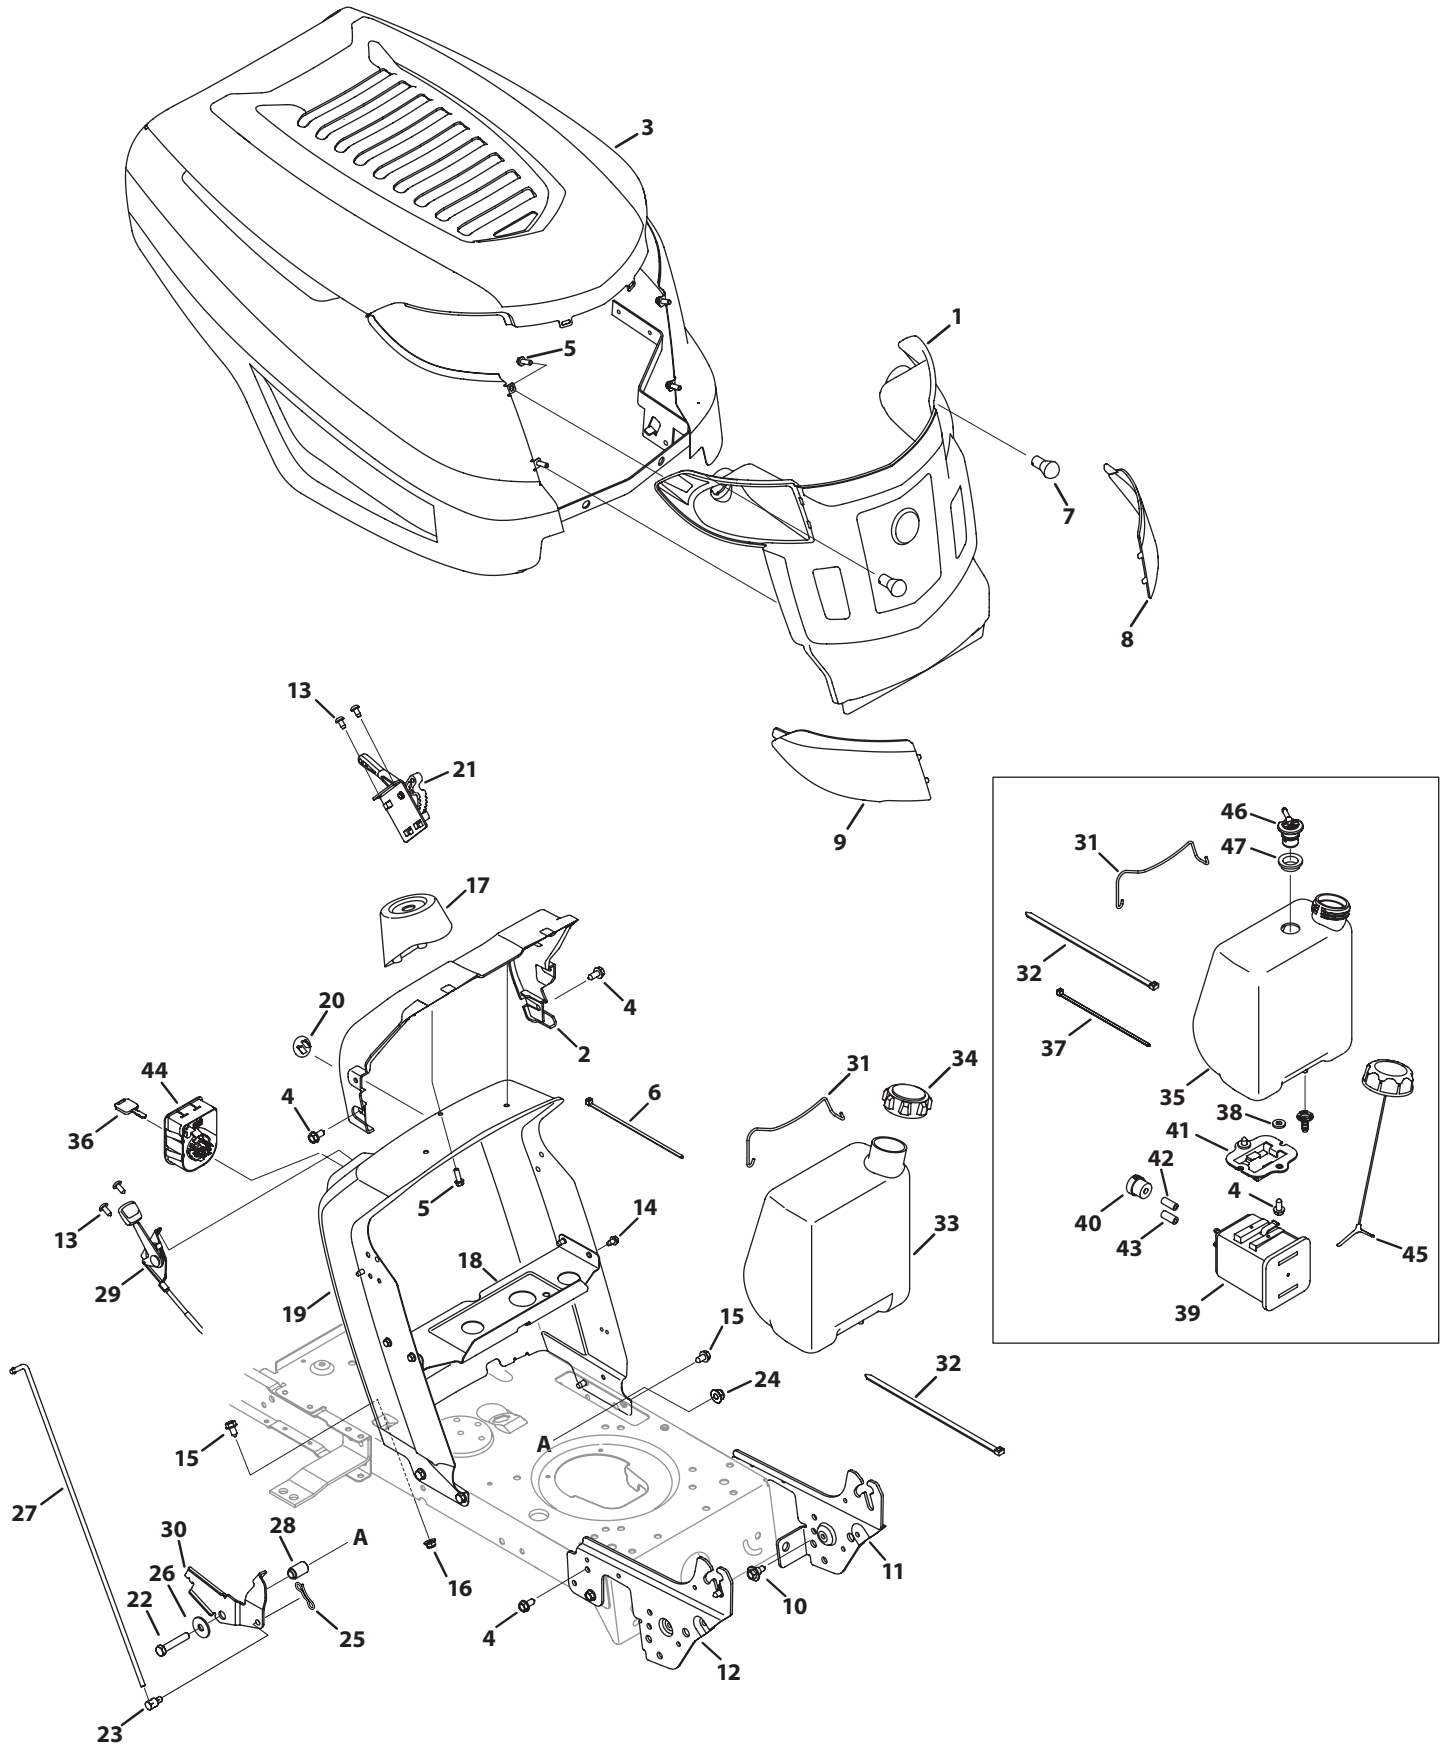

K Style Hood

K Style Hood

Ref. No.	Part No.	Description	Ref. No.	Part No.	Description
1	631-04272	Grill Assembly, Troy-Bilt	23	711-0736	Ferrule, 1/4-20 x 1.00
	931-06796	Grill Assembly, K-Style	24	710-04065	Flangelock Nut, 3/8-16
2	731-05078C	Dash Collar	25	714-04040	Bow Tie Cotter Pin, 72
	731-06404	K-Style Bumper	26	936-0133	Flat Washer, .411 x 1.25 x .100
	710-04261	Screw, #12-16 x .50	27	747-04430	Speed Selector
3	683-04441	Hood Assembly	28	750-04465	Flange Spacer, .390 x .671 x 1.095
4	710-04484	Screw, 5/16-18 x .750	29	746-04364	Throttle/Choke Cable
5	710-0895	Screw, 1/4-15 x .750	30	783-04903	Speed Latch - No RMC
6	725-0157	Cable Tie	31	683-04448	Battery Assembly Rod
7	925-0963	Lamp	32	726-0230	Cable Tie
8	731-06095	Left Lens	33	751-0555B	1.5 Gallon Fuel Tank
9	731-06096	Right Lens	34	751-0603A	Fuel Cap
10	738-04091A	Shoulder Screw, 5/16-18 x .43 x .29	35	751-10782	1.36 Gallon Fuel Tank
11	783-05327B	Left Support Pivot Bracket	36	925-1745A	Key
12	783-05328A	Right Support Pivot Bracket	37	725-0157	Cable Tie
13	710-04483	Screw, 1/4-20 x .500	38	936-3008	Flat Washer, .344 x .750 x .120
14	710-0599	Hex Washer Screw, 1/4-20 x .500	39	951-10589	5 Gallon Carbon Canister
15	710-0604A	Screw, 5/16-18 x .625	40	951-10590	Vent Filter Canister
16	712-04063	Flangelock Nut, 5/16-18	41	951-10610	Canister Adapter Bracket
17	731-04945	Steering Support	42	751-10749-30	Fuel Hose, White
18	783-04584A	Gas Tank Support Bracket	43	751-10750-28	Fuel Hose, Yellow
19	783-04873B	Dash, No RMC - Red	44	925-04659	3 Position Key Switch
20	731-05265	Choke Plug	45	951-10947	Fuel Cap, 2.25"
21	983-04216	7-Speed Control Assembly	46	751-10441	Rollover Valve
22	710-3144	Hex Screw, 3/8-16 x 2.0	47	735-04081	Rubber Grommet, 23 x 3.55