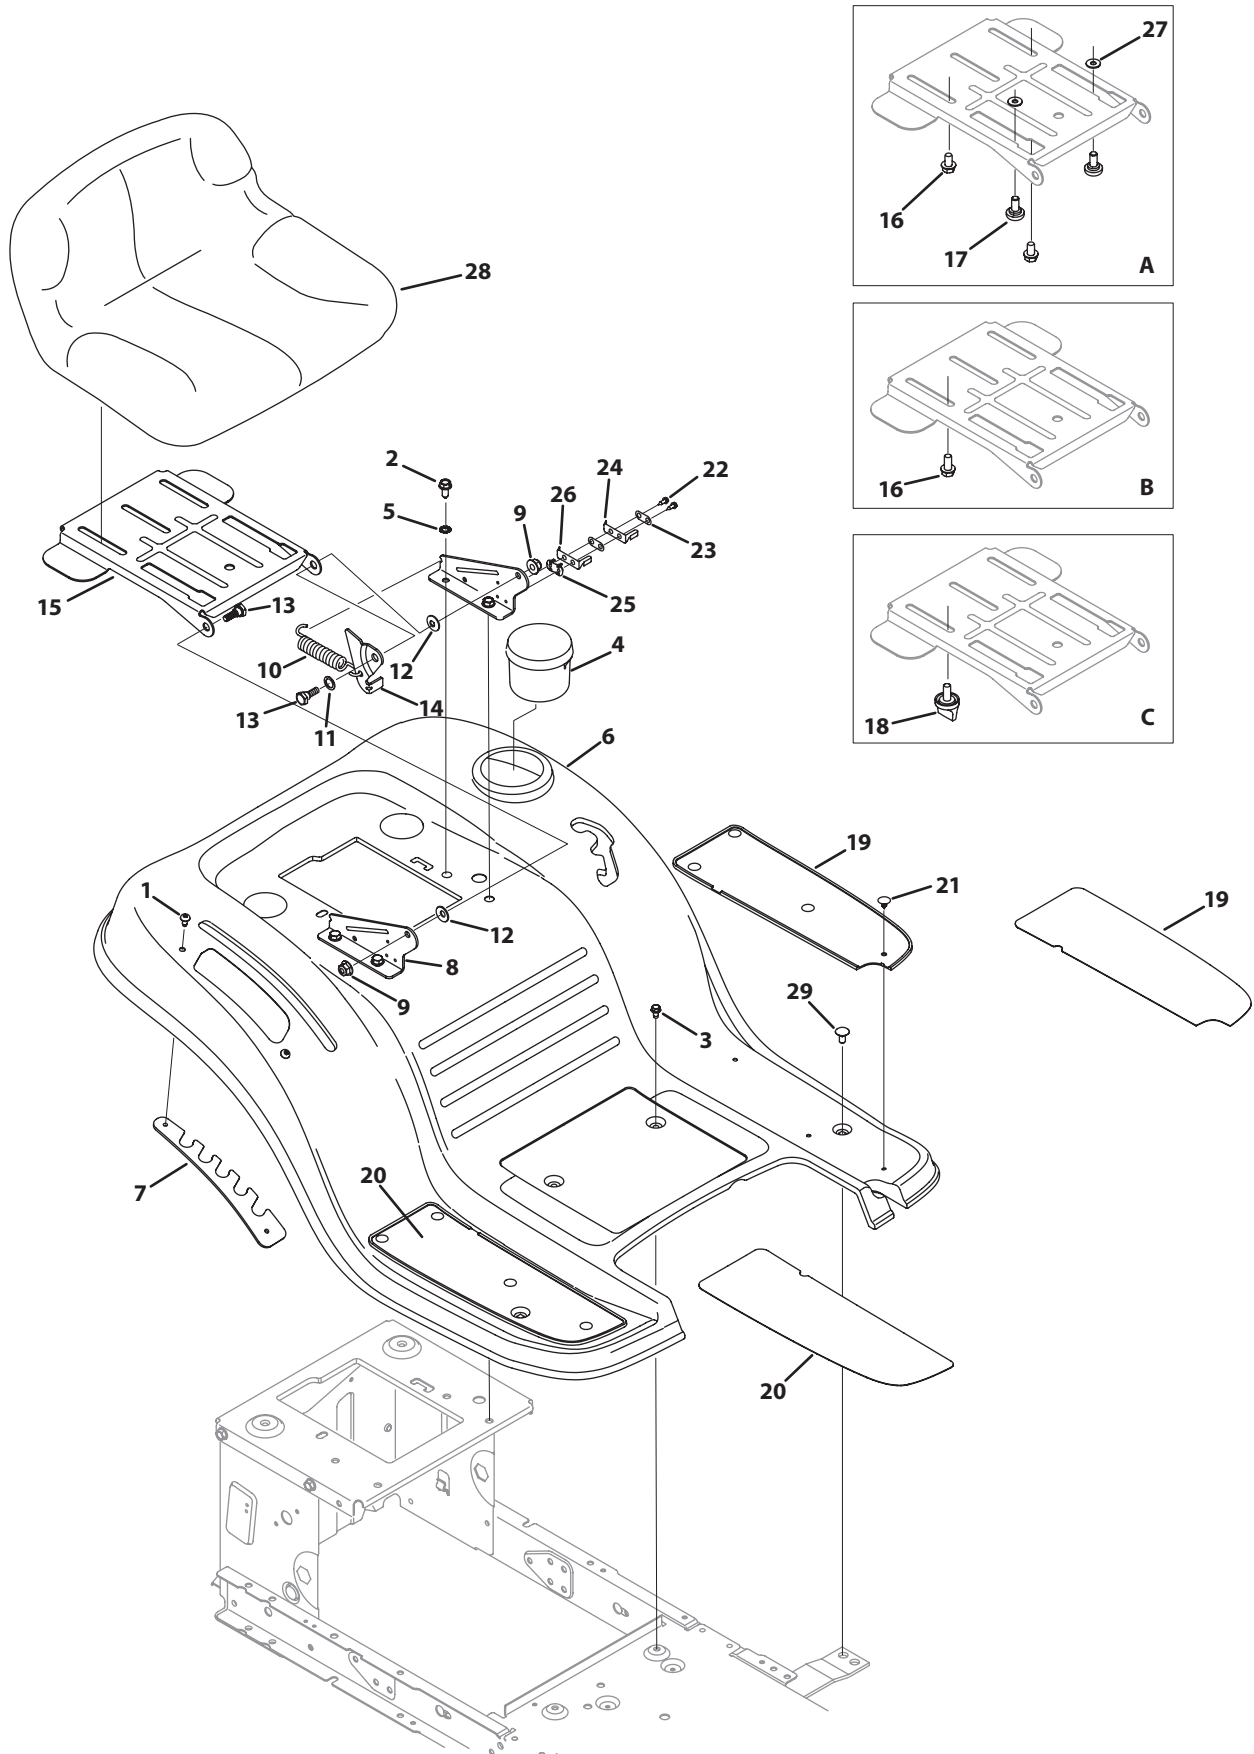

Seat and Fender

Seat and Fender

Ref. No.	Part No.	Description	Ref. No.	Part No.	Description
1	710-04483	Screw, 1/4-20 x .500	19	735-04047	Foot Pad, LH
2	710-04484	Screw, 5/16-18 x .750		723-04026	Foot Pad, Abrasive, LH
3	710-0599	Screw Pan Torx Head, 1/4-20 x .500	20	735-04048	Foot Pad, RH
4	731-04591A	Cup Holder		723-04025	Foot Pad, Abrasive, RH
5	736-0607	Loack Washer, 5/16	21	726-04072A	Ratchet Clip, .250 x .500
6	783-04587C	Fender - Red	22	710-0227	Screw, 8-18 x .500
7	783-04843	Lift Adjuster Bracket - Powder Black	23	726-0279	Insulator Plate
8	783-1489C	Seat Mount Bracket - Powder Black	24	925-1303	Outer Seat SPring
9	712-04063	Flangelock Nut, 5/16-18	25	726-0278	Insulator Boss Plate
10	732-1184	Extension Spring	26	725-1439	Inner Seat Spring
11	936-0108	Flat Washer, .510x .750 x .033	27	936-0140	Flat Washer, .385 x .62 x .063
12	736-0242	Bell Washer, .340 x .872 x .060	28	957-04037	Medium Back Seat, Set-up A
13	938-0296	Shoulder Screw, 5/16-18 x .437 x .268		757-04083	Medium Back Seat, Black, Set-up B
14	783-0209D	Lift Seat Bracket		757-04084	Medium Back Seat, Yellow, Set-up B
15	783-04081C	Pivot Seat Manual Adjust Bracket		757-04099	Low Back Seat, Black, Set-up B or C
16	710-04482	Hex Head Flange, 3/8-16 x .875		757-04100	Low Back Seat, Yellow, Set-up B
17	738-04012A	Shoulder Screw, 3/8-16 x .625 x .145		757-04088	High Back Seat, Black, Set-up B
18	720-04061	Knob, 3/8-16 x .875	29	710-0134	Screw Carriage, 1/4-20 x .62

NOTE: Tractor features vary by model. NOT all parts listed above and pictured on the previous page are standard equipment.