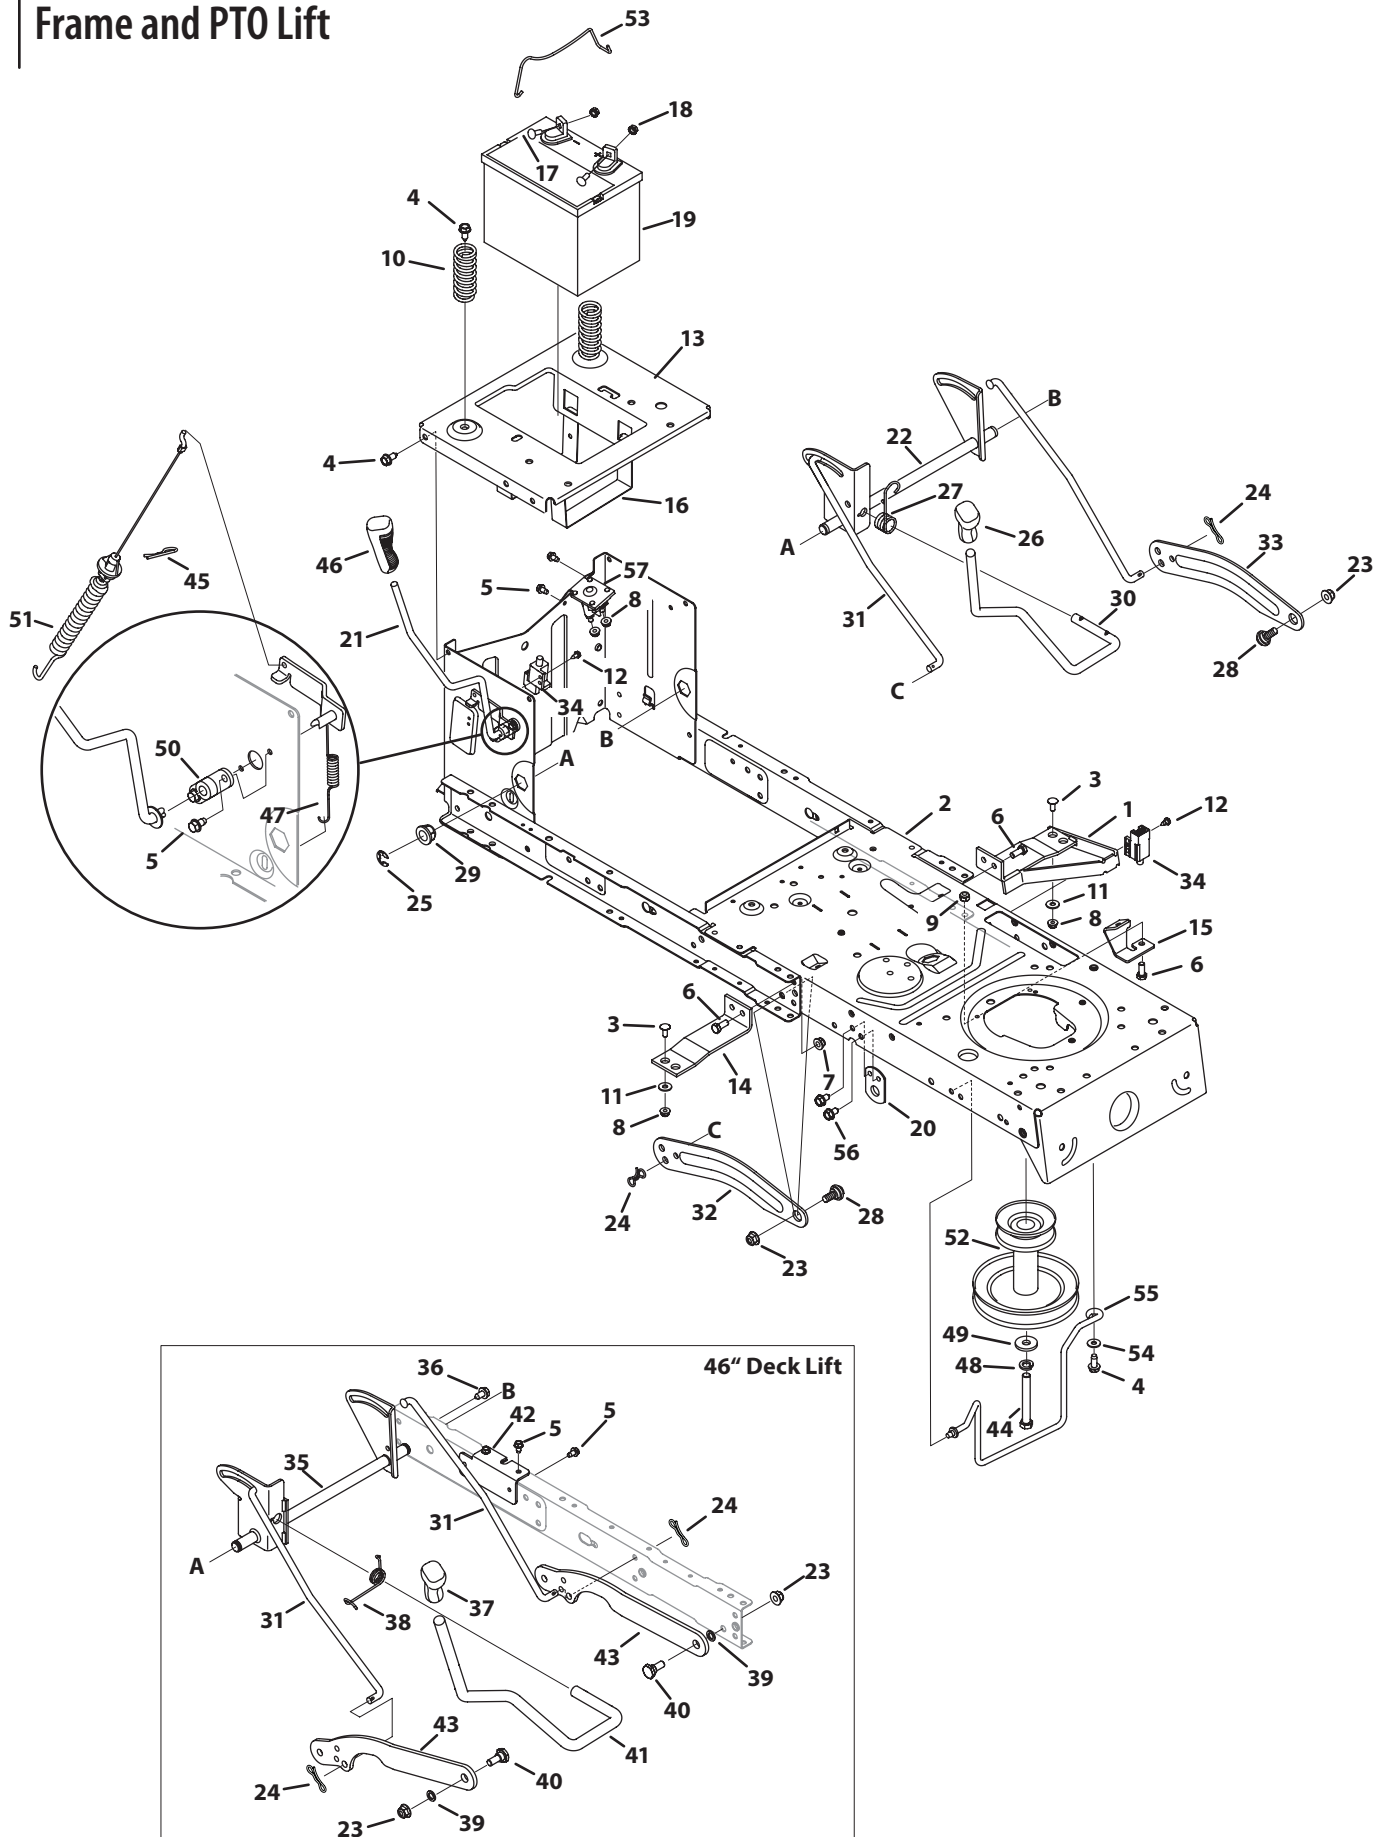

Frame and PTO Lift

Frame and PTO Lift

Ref. No.	Part No.	Description	Ref. No.	Part No.	Description
1	683-04195	Support Bracket	32	783-04494C	38/42" Lift Arm, RH
2	683-04601	Frame Assembly	33	783-04711C	38/42" Lift Arm, LH
3	710-0134	Screw Carriage, 1/4-20 x .62	34	725-04363	Switch Interlock
4	710-04484	Screw 5/16-18 x .750	35	683-04334	Lift Assembly, 46"
5	710-0599	Screw, 1/4-20 x .500	36	710-0604A	Screw, 5/16-18 x .625
6	710-3008	Hex Screw, 5/16-18 x .75	37	720-0298	Handle Grip, 5/8
7	712-04063	Flangelock Nut, 5/16-18	38	732-04438	Torsion Spring Handle, 46"
8	712-04064	Flangelock Nut, 1/4-20	39	936-0140	Flat Washer, .385 x .62 x .063
9	912-0429	Hexlock Nut, 5/16-18	40	938-0380	Shoulder Bolt, 3/8-16 x .500 x .270
10	732-04035	Compression Spacer, 1.28 x 3.125	41	747-04653	46" Lift Handle
11	736-0173	Flat Washer, .28 x .74 x .063	42	783-05389	Frame Brace Bracket
12	738-04237A	Shoulder Spacer, 10-32 x .500	43	783-0678C	Lift Deck Link
13	783-04548C	Seat Frame Bracket	44	710-04607	Hex Screw, 7/16-20 x 2.75, 46"
14	783-04637	Running Board Bracket		710-04608	Hex Screw, 7/16-20 x 3.25, 38/42"
15	783-04753	Support Frame Bracket	45	914-0145	Click Pin, .092 x 1.64
16	783-04869A	Battery Bracket	46	720-04049A	Handle Grip, 3/8
17	710-04666	Hex Head Flange, 1/4-20 x .75	47	732-04276A	PTO Spring Extension
18	712-0271	Sems Nut, 1/4-20	48	936-0171	Regular Duty Washer Lock, 7/16
19	925-1707D	230 CCA Battery	49	736-0322	Flat Washer, .450 x 1.250 x .164
20	783-04536B	Support Bracket	50	741-04119A	PTO Bearing
21	647-04096	PTO Handle Assembly	51	683-04448	Deck Engage Cable
22	683-04155A	Lift Assembly, 38/42"	52	756-04207A	Engine Pulley, 3.39 x 6.12, 46"
23	712-04065	Flangelock Nut, 3/8-16		756-04196A	Engine Pulley, 3.39 x 6.12, 38/42"
24	714-04040	Bow-tie Cotter Pin	53	747-04744	Battery Hold Down Rod
25	716-0106A	E Ring	54	936-0300	Flat Washer, .406 x .875 x .059
26	720-0311	Handle Grip, 1/2	55	747-04332A	38" Belt Keeper
27	732-04225	Torsion Spring		747-04857	42" Belt Keeper
28	738-04130	Shoulder Bolt, 3/8-16 x .625 x .175		683-04414	46" Belt Keeper
29	941-0225	Hex Flange Bearing	56	710-0604A	Screw, 5/16-18.0 x .625
30	747-04282	Deck Lift Handle	57	725-04439	12V Solenoid
31	747-04393	Lift Rod			

NOTE: Tractor features vary by model. NOT all parts listed above and pictured on the previous page are standard equipment.