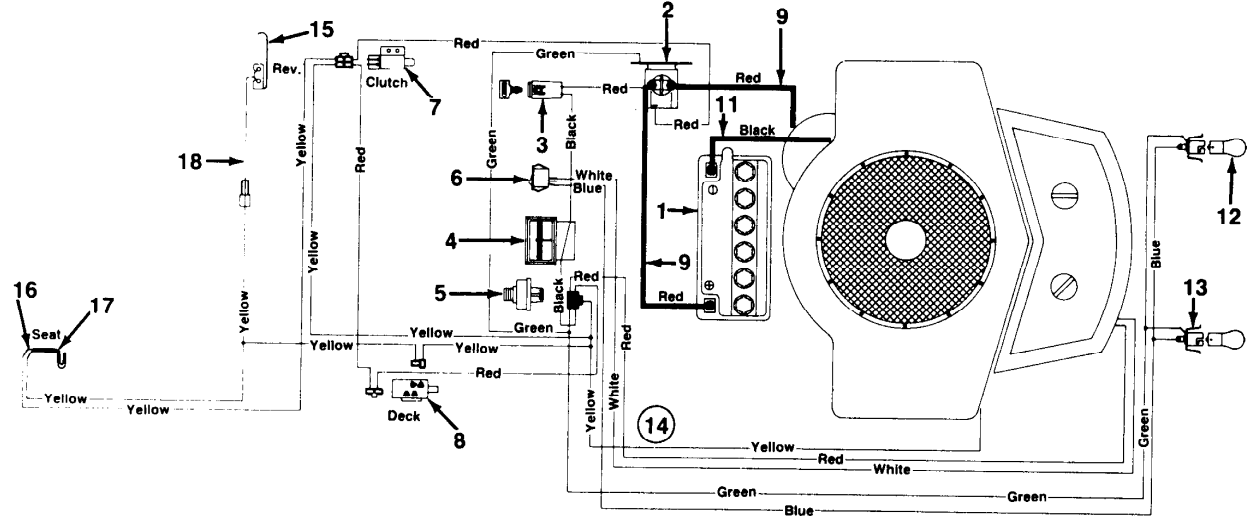

Ref #	Part Number	Qty	Description
1	725-1635		Battery (275 Cold Crank Amps)
2	725-1426		Solenoid
3	725-1625		Fuse 7.5 Amp
4	725-0925		Ammeter
5	725-0267		Ignition Switch
6	725-0634		Light Switch
7	725-3169A		Safety Switch (Clutch)
8	725-0465A		Safety Switch (PTO)
9	725-0561		Electric Wire 14" Lg.
11	725-0996		Ground Wire 7.5" Lg.
12	725-0963		Lamp
13	725-1649		Socket
	725-1650		Socket
14	629-0082		Wire Harness w/Ammeter
	629-0075		Wire Harness w/o Ammeter
15	725-1643		Spring Switch (Reverse)
16	725-1303		Spring Switch (Seat)
17	725-1439		Spring Switch (Seat)
18	725-1399		Ext. Wire