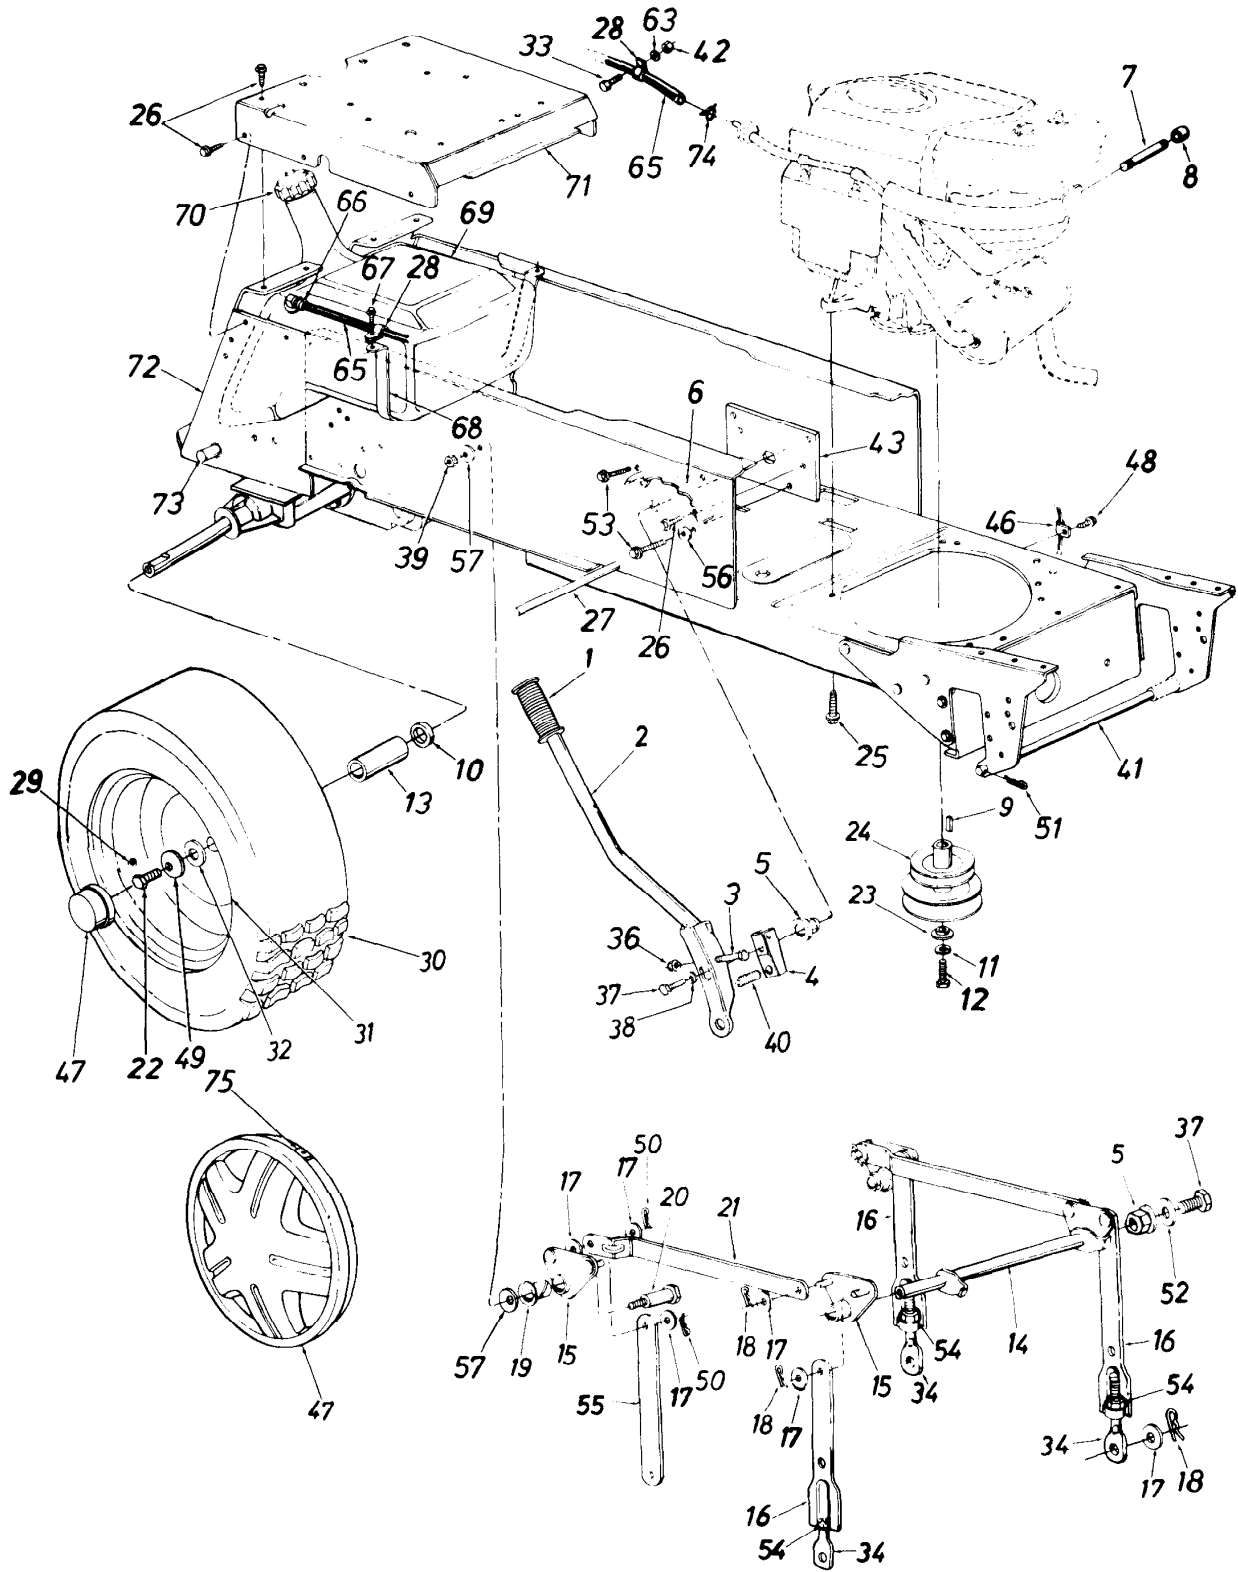

Ref #	Part Number	Qty	Description
69	756-0365		FI-Idler w/Flanges 3.5" O.D.
70	756-0519		Pulley 5.0" Dia.
71	756-0520		Pulley 5.0" Dia.
72	711-0701		Clevis Pin 1/4" Dia. x .53" Lg.
73	712-0798		Hex Nut 3/8-16 Thd.
74	714-0104		Intern. Cotter Pin 5/16" Dia.
75	714-0145		Intern. Cotter Pin 3/8 Dia.
76	734-0973		Deck Wheel 5" Dia.
77	734-3058B		Deck Wheel w/Insert 5" Dia.
78	736-0169		L-Wash. 3/8" I.D.
79	736-0192		FI-Wash..531" I.D.
80	738-0533		Shoulder Bolt .498" Dia. x 1.64" Lg.
81	738-3056		Shoulder Bolt
82	710-0653		Hex Wash. Hd. Tap-Scr. 1/4-20 x .38" Lg.
83	732-0602		Torsion Spring
84	703-1693		Hinge Mtg. Brkt.
85	726-0106		Push Nut
86	731-1032		Chute Ass'y. Comp.
87	750-0757		Spacer 5/8" I.D. x 7/8" O.D.