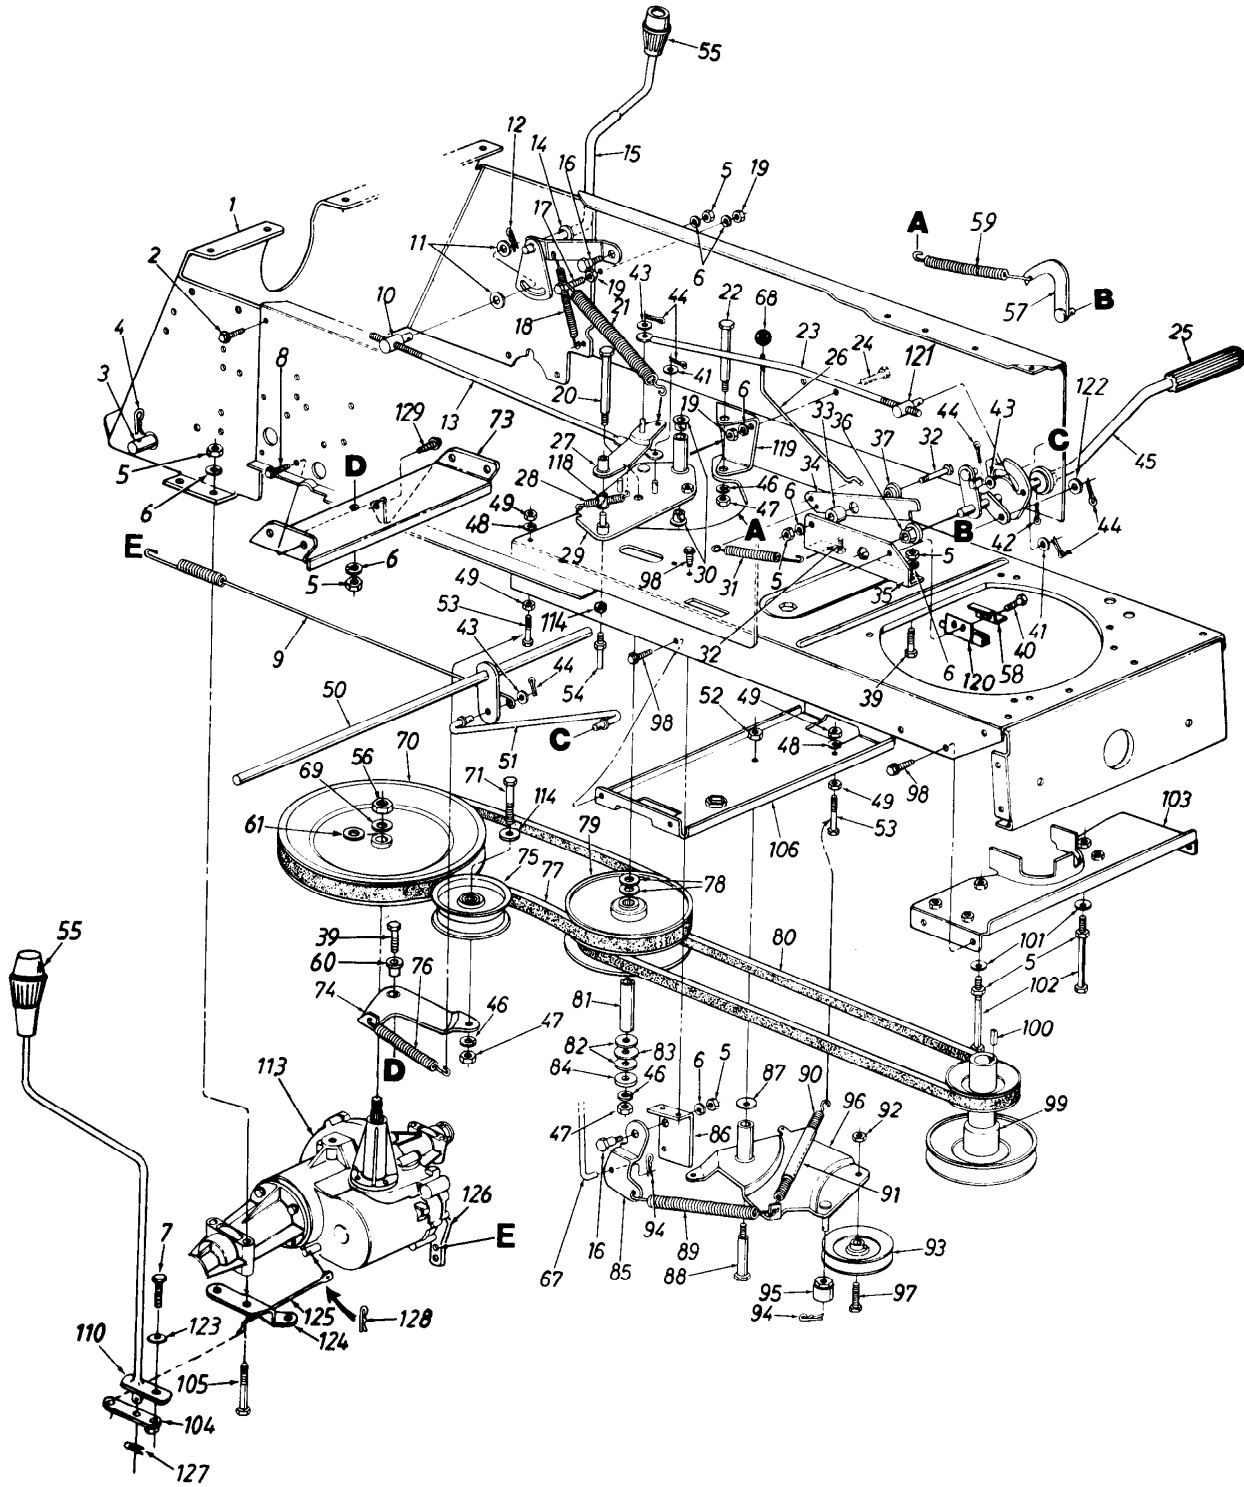

Ref #	Part Number	Qty	Description
1	17342A		Hitch Plate
2	710-0726		Hex AB-Tap Scr. 5/16" x .75"
3	738-0482		Hitch Rod
4	714-0147		Hitch Pin Clip
5	712-0267		Hex Nut 5/16-18 Thd.
6	736-0119		L-Wash. 5/16" I.D.
7	710-0195		Hex Bolt 1/4-28 x .62" Lg.
8	710-0604		Hex Wash. Hd. TT-Tap Scr. 5/16-18 x .62" Lg.
9	732-0693		Brake Extension Spring
10	711-0723A		Adjustment Ferrule 3/8-24 Thd.
11	736-0267		Fl-Wash. .385" I.D. x .87"
12			UNKNOWN
13	747-0729		Speed Control Link (Rear)
14	736-0192		Fl-Wash. .531" I.D. x.94"
15	16906		Speed Selector Lever Ass'y.
16	738-0155		Shld. Bolt .437" Dia. x .162"
17	710-0672		Hex Bolt 5/16-24 x 1.25" Lg.
18	732-0429A		Extension Spring 3.9" Lg.
19	712-3057		Hex Nut 5/16-24 Thd. (Gr. 5)
20	710-0620		Hex Bolt 3/8-24 x 4.5" Lg.
21	732-0603		Extension Spring 11" Lg.
22	738-0779		Shld. Bolt .625" Dia. x 3.5" Lg.
23	747-0726		Speed Control Link (Front)
24	710-0157		Hex Bolt 5/16-24 x .75" Lg.
25	735-0196		Foot Pad
26	747-0722		Parking Brake Link
27	17914		Variable Speed Torque Brkt. Ass'y.
28	732-0568		Extension Spring 2.59" Lg.
29	17908		Pulley Plate Ass'y.
30	741-0591		Flanged Brg. .630" I.D.
31	732-0395		Extension Spring 2.51" Lg.
32	710-0528		Hex Bolt 5/16-18 x 1.25" Lg.
33	750-0214		Spacer .34" I.D. x .88"
34	16980		Brake Lockout Bracket
35	16924A		Clutch Ass'y. Mtg. Bracket
36	741-0225		Hex Flange Brg. .634" I.D.
37	748-0234		Shld. Spacer .5" Dia.
38	736-0187		Fl-Wash. .64" I.D. x 1.24"
39	710-0118		Hex Bolt 5/16-18 x .75" Lg.
40	710-0436		Hex B-Tap Scr. #10 x 5/8 Lg.
41	736-0185		Fl-Wash. .406" I.D. x .75" O.D.
42	714-0115		Cotter Pin 1/8" Dia.
43	736-0275		Fl-Wash. .34" I.D. x .68" O.D.
44	714-0111		Cotter Pin 3/32" Dia.
45	17910		Foot Pedal Ass'y.
46	736-0169		L-Wash. 3/8" I.D.
47	712-0241		Hex Nut 3/8-24 Thd.
48	736-0329		L-Wash. 1/4" I.D.
49	712-0287		Hex Nut 1/4-20 Thd.
50	17349		Brake Link Bracket
51	747-0724		Front Brake Rod Link
52	712-0375		Hex Cent. L-Nut 3/8-16 Thd.
53	710-0501		Hex Bolt 1/4-20 x 2.0" Lg.
54	711-0828		Belt Guard Pin
55	720-0218		Shift Knob
56	712-3035		Hex Jam Nut 9/16-18 Thd.
57	17912		Foot Pedal Brkt. Ass'y.
58	17962		Switch Plate
59	732-0698		Ext. Spring 5.2" Lg.
60	748-0331		Shld. Spacer .318" I.D. x 1.125"