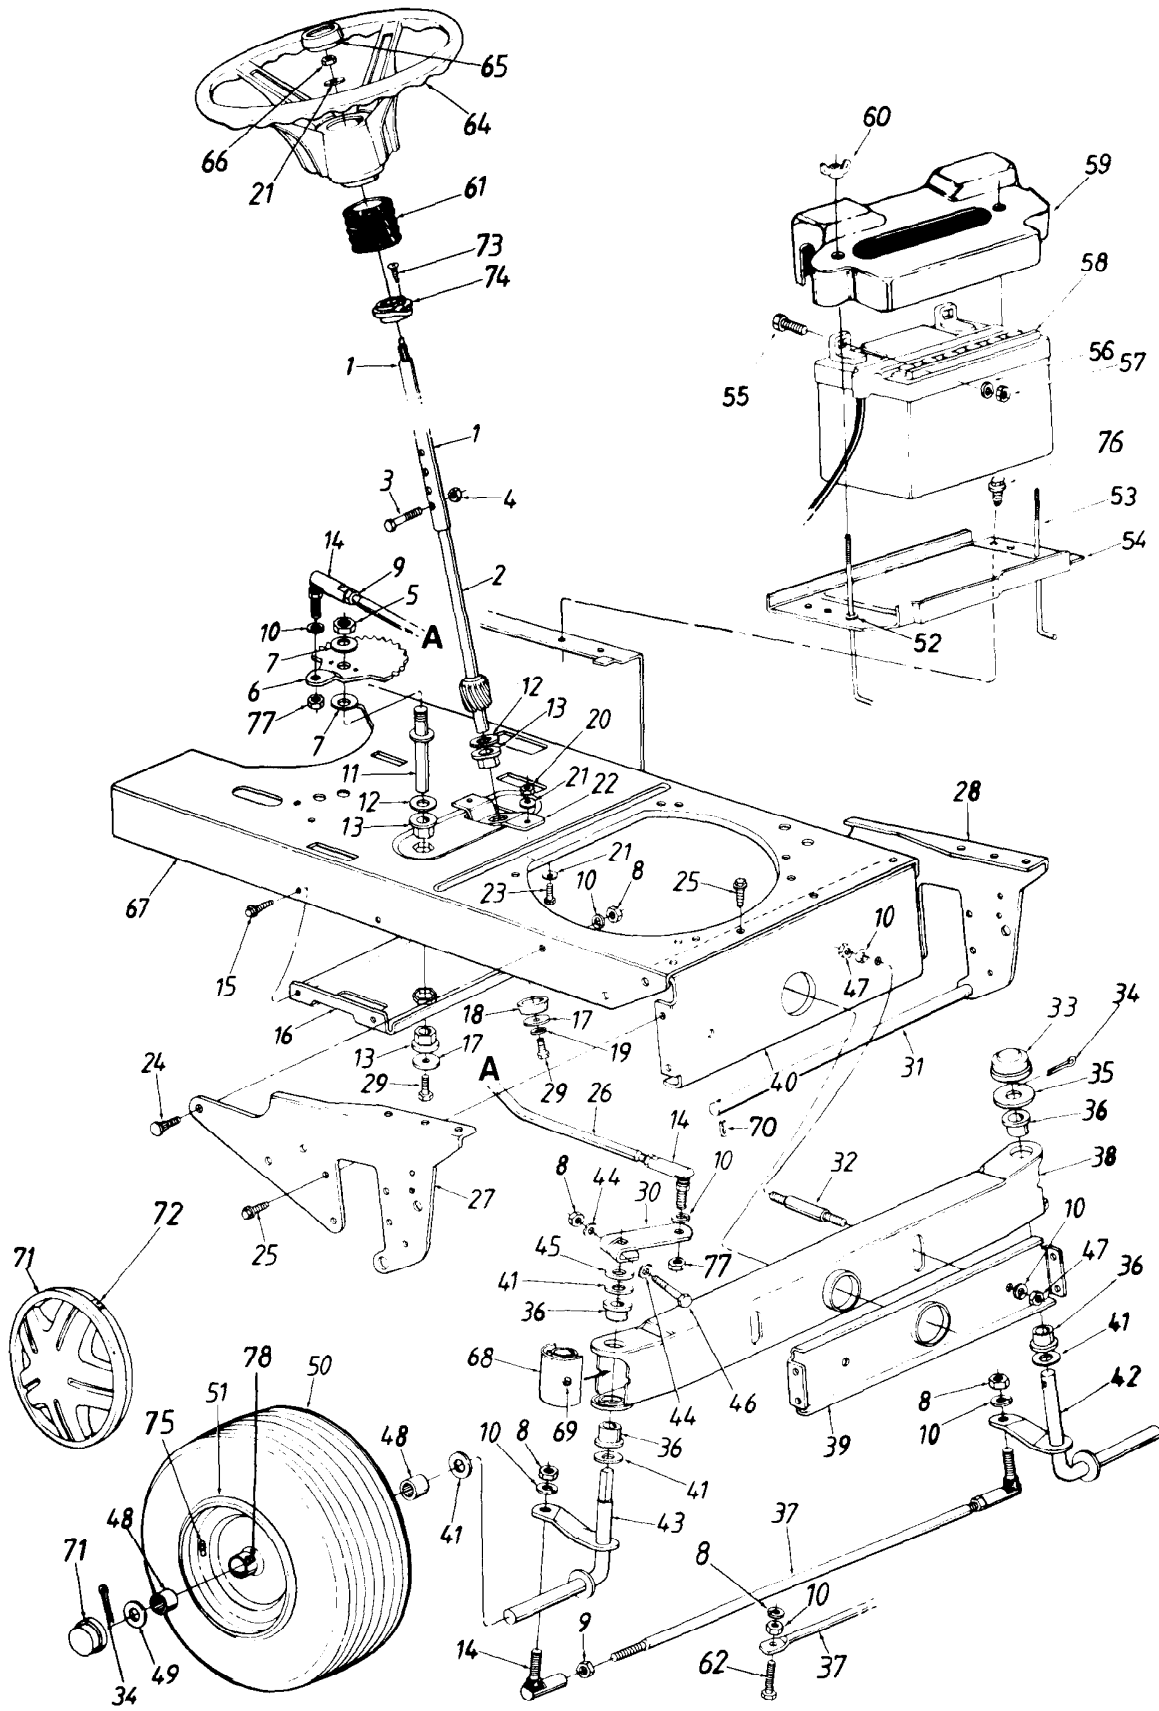

Ref #	Part Number	Qty	Description
1	16512		Steering Column Ass'y.
2	738-0763		Lower Steering Shaft
3	710-0958		Hex Bolt 1/4-20 x 1.31" Lg.
4	712-0324		Hex L-Nut 1/4-20 Thd.
5	712-0318		Hex Jam Nut 5/8-18 Thd.
6	717-0943A		Steering Gear Segment
7	736-0317		Bell-Wash. 5/8" I.D. x 1.25" O.D.
8	712-0241		Hex Nut 3/8-24 Thd.
9	712-0711		Hex Jam Nut 3/8-24 Thd.
10	736-0169		L-Wash. 3/8" I.D.
11	738-0768		Steering Gear Segment Shaft
12	736-0187		FI-Wash. .64" I.D. x 1.24" O.D.
13	748-0227A		Hex Flange Brg. .63" I.D.
14	723-3018		Ball Joint Ass'y.
15	710-0599		Hex Wash. Hd. TT-Tap Scr. 1/4-20 x .5" Lg.
16	16888		Deck Idler Support Brkt.
17	736-0343		FI-Wash. .33" I.D. x 1.25" O.D.
18	750-0532		Spacer .985" I.D. x 1.25" O.D.
19	736-0119		L-Wash. 5/16" I.D.
20	712-0123		Hex Nut 5/16-24 Thd.
21	736-0242		Bell-Wash. .345" I.D. x .88" O.D.
22	16894		Bearing Retainer Brkt.
23	710-0157		Hex Bolt 5/16-24 x .75" Lg.
24	710-0793		Ribbed Neck Bolt 3/8-24 x .8" Lg.
25	710-0604		Hex Wash. TT-Tap Scr. 5/16-18 x .62" Lg.
26	747-0579		Steering Drag Link
27	16896		Pivot Bar Side Plate - R.H.
28	16897		Pivot Bar Side Plate - L.H.
29	710-0538		Hex Bolt 5/16-18 x .62" Lg.
30	16918		Steering Arm
31	738-0777		Deck Connecting Rod
32	738-0775		Pivot Bar Shld. Bolt 3/8-16 x 5/8" Lg.
33	731-0484A		Cap
34	714-0121		Cotter Pin 5/32" Dia.
35	736-0316		Flat Washer
36	741-0523		Flange Brg. .757" I.D.
37	747-0721		Tie Rod 20.25" Lg. (Adjustable)
	747-0862		Tie Rod 21.83" Lg. (Non-Adjustable)
38	16843		Pivot Bar Assy.
39	16889		Pivot Bar Support Brkt.- Front
40	16890		Pivot Bar Support Brkt.- Rear
41	736-0188		FI-Wash. .76" I.D. x 1.49" O.D.
42	16913		Front Axle Ass'y.- L.H.
43	16912		Front Axle Ass'y.- R.H.
44	736-0286		Bowed Washer
45	748-0160		Spacer .755" I.D. x 1.25" O.D.
46	710-0331		Hex Bolt 3/8-24 x 2.25" Lg.
47	712-0798		Hex Nut 3/8-16 Thd.
48	741-0516		Flange Brg. .75" I.D.
49	736-0316		FI-Wash. .71" I.D. x 1.5" O.D.
50	634-0061		Wheel Ass'y. Comp.
	734-0427		Tire Only
51	634-0023		Rim Only
52	726-0271		Push Nut
53	711-0222		Battery Hold Down Rod
54	17635		Battery Plate
	17634		Battery Plate
55	710-0258		Hex Bolt 1/4-20 x .62" Lg.
56	736-0329		L-Wash. 1/4" I.D.
57	712-0287		Hex Nut 1/4-20 Thd.