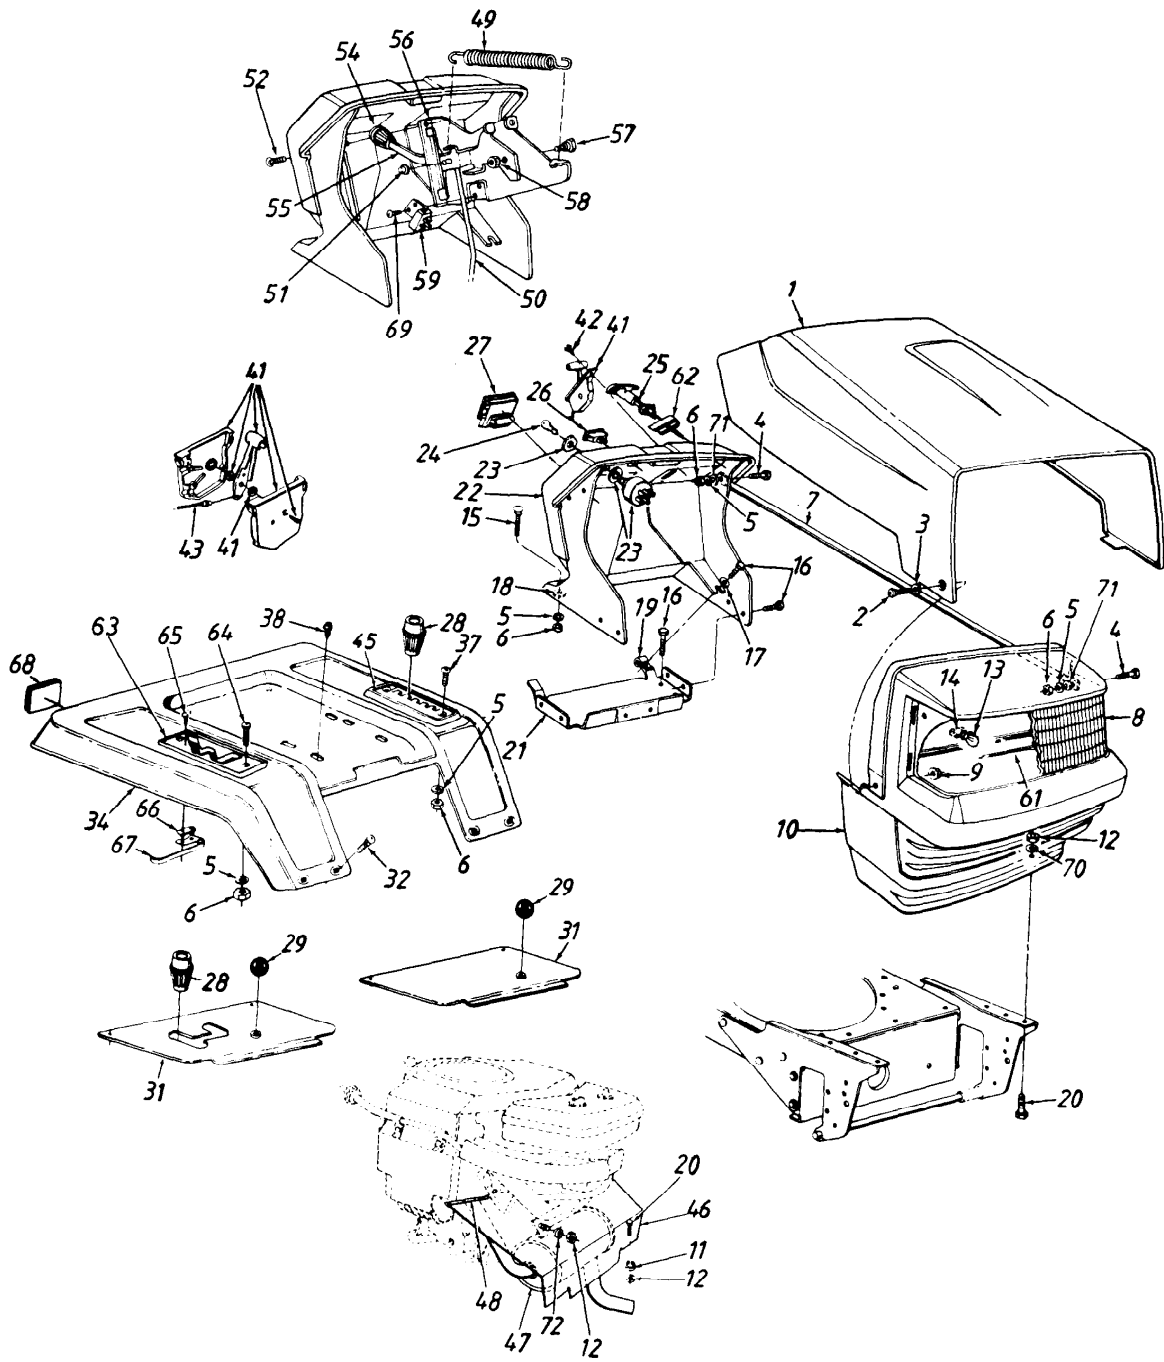

Ref #	Part Number	Qty	Description
1	17551A		Hood
2	738-0724		Shld. Bolt .375" Dia. x .125" Lg.
3	736-0175		Spr. Wash..265" I.D. x .562" O.D.
4	710-0258		Hex Bolt 1/4-20 x .62" Lg.
5	736-0329		L-Wash. 1/4" I.D.
6	712-0287		Hex Nut 1/4-20 Thd.
7	749-08134		Grille Support Rod
8	731-1099A		Headlight Lens
9	712-0380		Flange L-Nut 1/4-28 Thd.
10	731-1097A		Grille
11	736-0119		L-Wash. 5/16" I.D.
12	712-0267		Hex Nut 5/16-18 Thd.
13	725-0963		Lamp
14	725-1649		Socket
15	710-0932		Carriage Bolt 1/4-20 x 1.0" Lg.
16	710-07764		Hex AB-Tap Scr. 1/4 x .62" Lg.
17	736-0173		FI-Wash..281" I.D. x .73" O.D.
18	726-0233		Bolt Retainer 1/4" I.D.
19	712-0185		Speed Nut 1/4-20 Thd.
20	710-0118		Hex Bolt 5/16-18 x .75" Lg.
21	17634		Support Brkt.
22	731-1094A		Dash - w/Ammeter & Light Switch Holes
	731-1095A		Dash - w/o Ammeter & Light Switch Holes
23	725-0267		Ignition Switch
24	725-0201		Ignition Key
25	746-0614A		Choke Control
26	725-0634		Light Switch
27	725-0925		Ammeter
28	720-0218		Shift Knob
29	720-0166		Knob
31	17395		Shift Cover
	17399A		Shift Cover
32	710-0167		Carriage Bolt 1/4-20 x .5" Lg.
34	17428		Fender
	17426A		Fender
37	710-0166		Truss Mach. Scr. #1/4-20 x 1" Lg.
38	710-0726		Hex Wash. Hd. AB-Tap Scr. 5/16 x .75" Lg.
41	831-0823A		Throttle Box Ass'y.
42	710-0779A		Truss Mach. AB-Tap Scr. 010 x .5" Lg.
43	746-0634		Throttle Control Wire
45	731-1360		6-Speed Selector Plate
	731-1071		7-Speed Selector Plate
46	16934		Front Heat Shield
47	751-0474		Muffler
48	731-0511-12		Trim Strip 12" Lg.
49	732-0626		Ext. Spring 5.06" Lg.
50	747-0750		Deck Control Rod
51	726-0106		Speed Nut 1/4" Rod
52	710-1017		Torx Mach. Scr. 1/4 x .62" Lg.
54	720-0165		PTO Knob
55	17500		PTO Lever
56	17496		PTO Bracket
57	738-0155		Shld. Bolt .437" Dia. x .162"
58	712-3009		Hex L-Nut 5/16-18 Thd.
59	725-0465A		Safety Switch (PTO)
?60	710-1066		Hex Wash. Hd. B-Tap Scr. #10 x .38" Lg.
61	777-9206		Grille Reflector Label
62	17782		Retainer Clip
63	731-1276		Forward/Reverse Index Brkt.
64	710-0924		Truss Mach. Scr. 1/4-20 x .75" Lg.