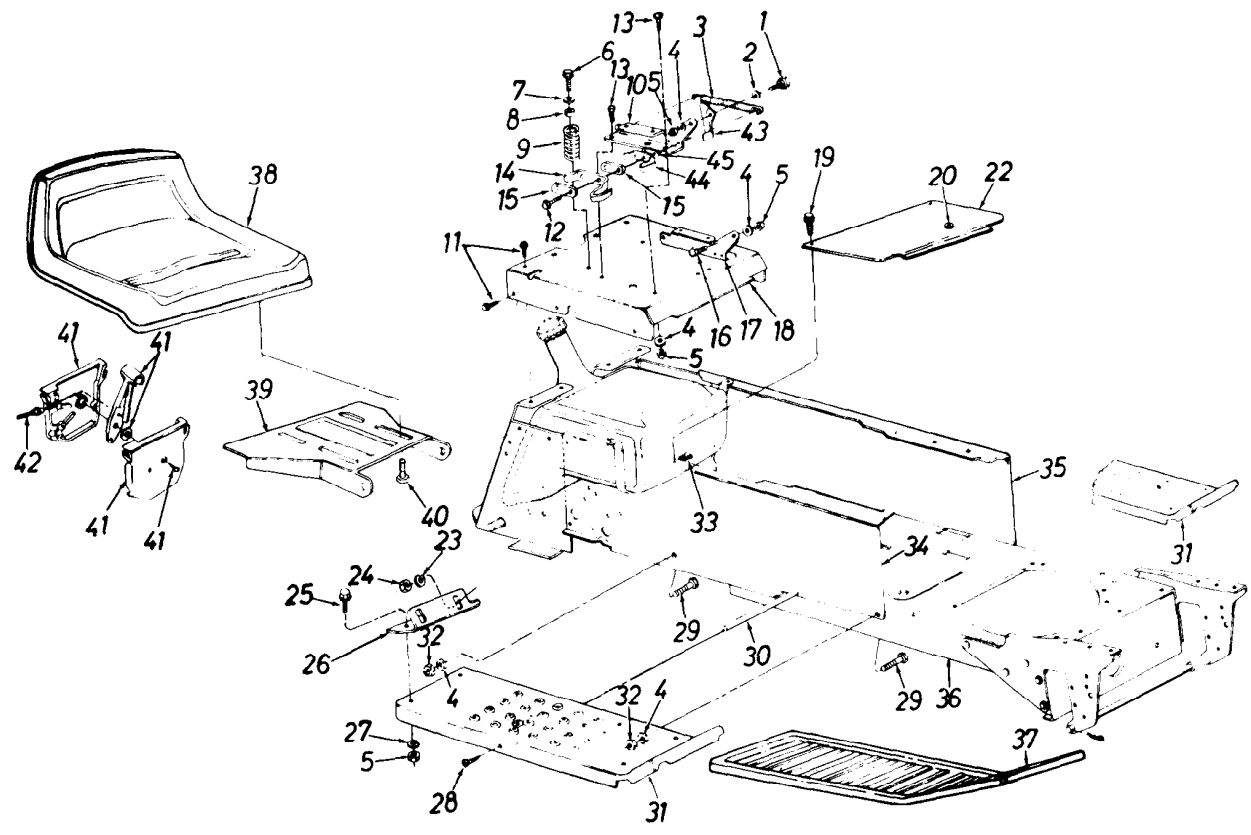

Ref #	Part Number	Qty	Description
1	738-0296		Shld. Bolt .437" Dia. x .162"
2	736-0141		Spr. Wash. .445" I.D.
3	732-0581B		Ext. Spring 5.31" Lg.
4	736-0119		L-Wash. 5/16" I.D.
5	712-0267		Hex Nut 5/16-18 Thd.
6	710-0601		Hex Wash. Hd. Tap Scr. 5/16-18 x .7" Lg.
7	736-0159		Fl-Wash. .344" I.D.
8	722-0160		Bushing
9	732-0588		Compression Spring
10	17702		Seat Pivot Brkt. Support - R.H.
11	710-0726		Hex Wash. Hd. AB-Tap Scr. 5/16 x .75" Lg.
12	710-0227		Hex Wash. Hd. AB-Tap Scr. #8 x .5" Lg.
13	710-1228		Torx Hd. AB-Tap Scr. 5/16-18 x .75" Lg.
14	725-1303		Spring Switch
15	726-0279		Insulator Plate
16	738-0155		Shld. Bolt .437" Dia. x .162"
17	17701		Seat Pivot Brkt. Support - L.H.
18	16848C		Seat Plate
19	710-0351		Truss Mach. B-Tap Scr. #10 x .5" Lg.
20	731-0405		Snap Bushing
22			Shift Cover
23	736-0329		L-Wash. 1/4" I.D.
24	712-0287		Hex Nut 1/4-20
25	710-0118		Hex Bolt 5/16-18 x .75" Lg.
26	15846		Fender Bracket - R.H.
	15847		Fender Bracket - L.H.
	17406		Fender Bracket - R.H.
	17407		Fender Bracket - L.H.
27	736-0242		Bell-Wash. .345" I.D. x .88"
28	710-0323		Truss Mach. Scr. 5/16-18 x .75" Lg.
29	710-1012		Rib Neck Bolt 5/16-24 x .75" Lg.
30	738-0435		Running Board Rod
31	16922		Running Board - R.H.
	16921		Running Board - L.H.
32	712-0123		Hex Nut 5/16-24 Thd.
33	726-0139		Speed Nut #10Z
34	17360		R.H. Side Frame
35	17361A		L.H. Side Frame
36	17359A		Lower Frame
37	731-1052		Rubber Foot Pad
38	757-0345		Seat Ass'y. (8-7/8" High)
	757-0338		Seat Ass'y. (10-5/8" High)
	757-0350		Seat Ass'y. (14-1/4" High)
39	15607D		Seat Pivot Bracket
40	710-0623		Hex Tap Scr. 3/8-36 x .75" Lg.
41	831-0823A		Throttle Control Box Ass'y.
42	746-0634		Throttle Control Wire 35" Lg.
43	17239A		Seat Lift Bracket
44	725-1439		Seat Spring Switch
45	726-0278		Insulator Boss Plate