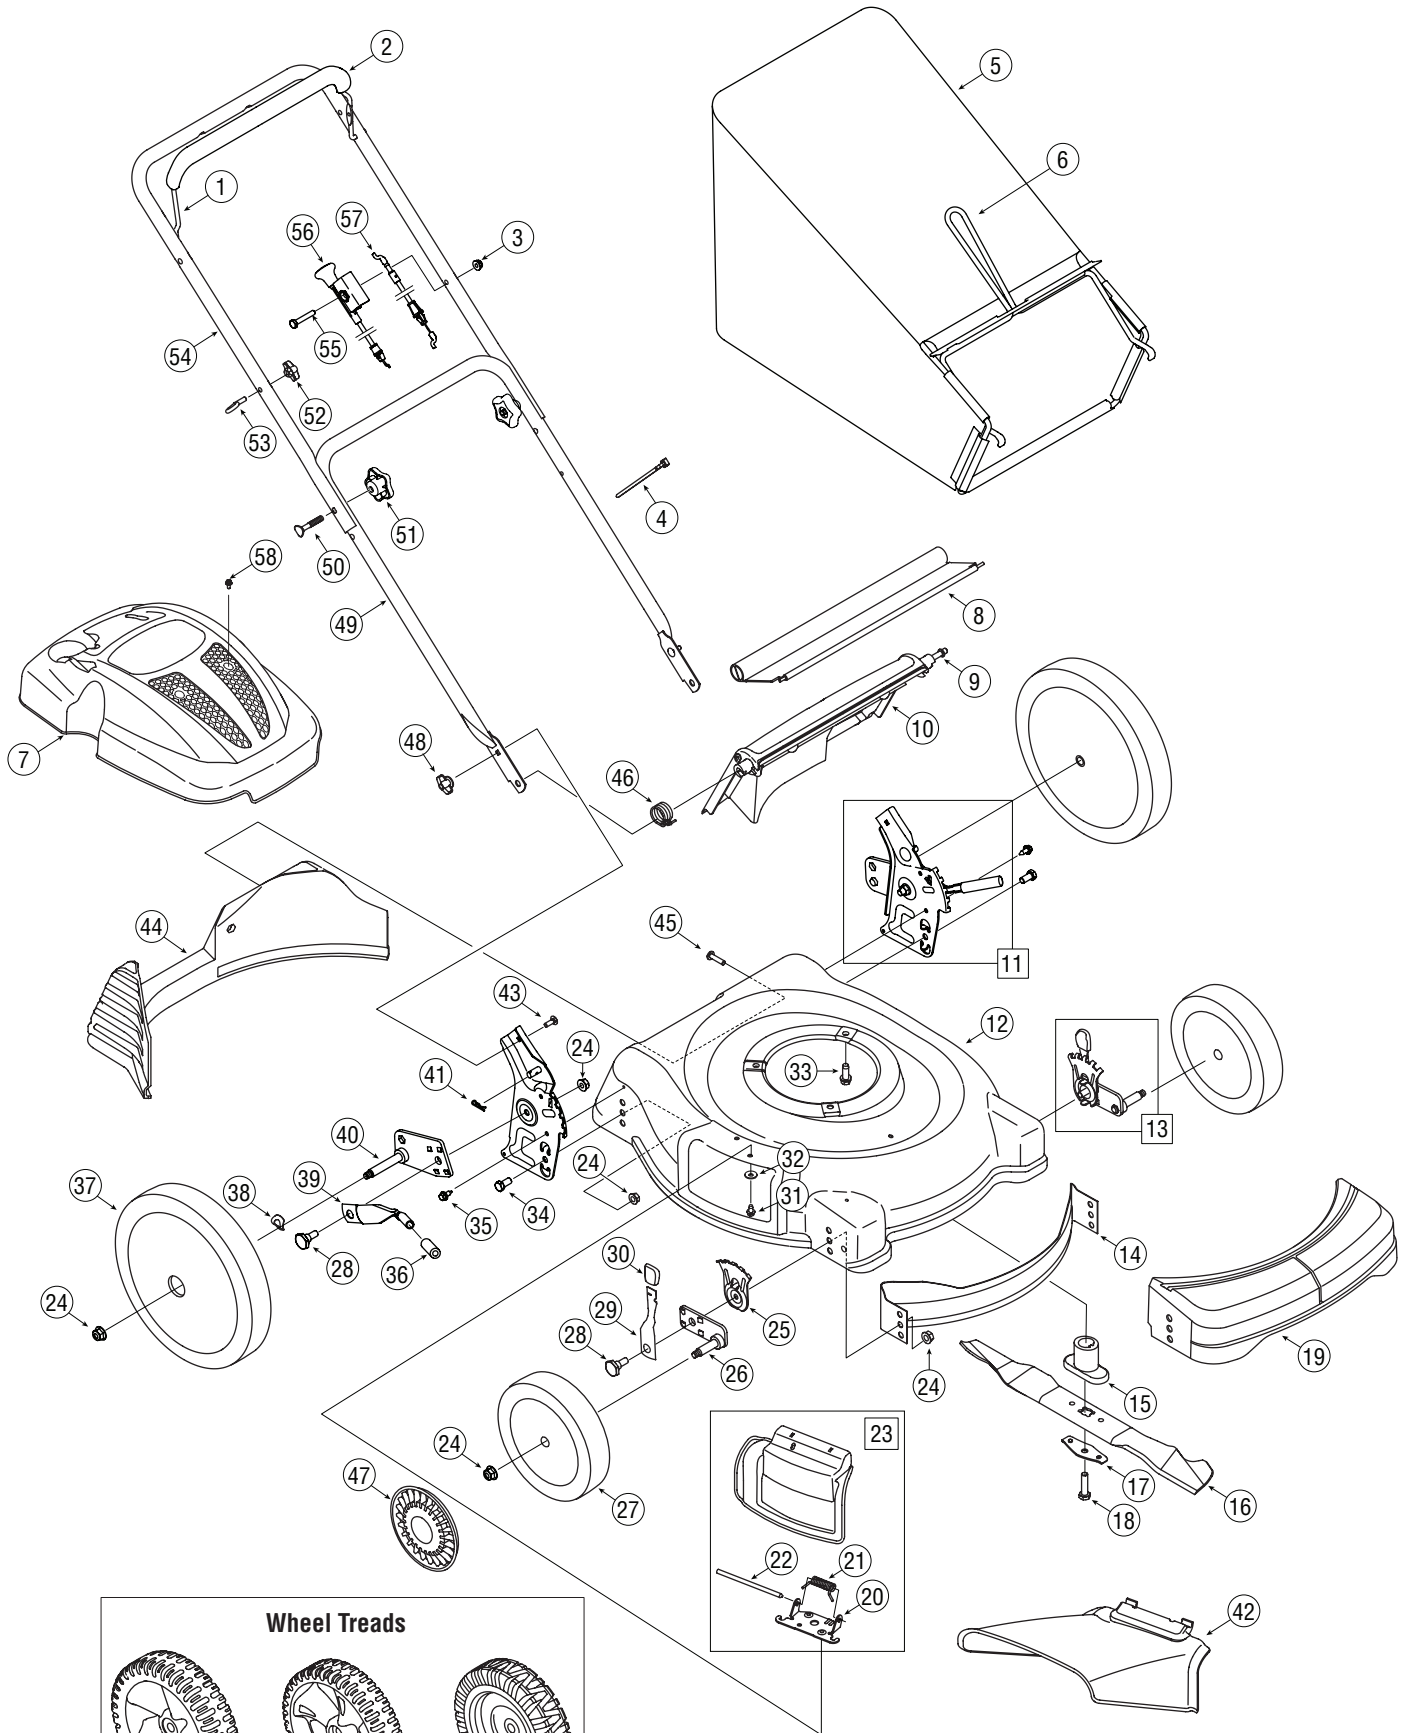

Model 54M

Wheel Treads

Bar	K2 Bar	Zag

Ref.	Part No.	Description
1	747-1161A	Blade Control
2	731-04859 †	Bail Cover
3	712-04064	Flange Lock Nut 1/2-20
4	726-0240	Cable Tie
5	664-04027	Grass Bag Assembly
6	747-04080	Grass Bag Frame
7	731-05401	Engine Shroud
8	731-05642	Trailshield
9	747-04588	Pivot Rod
10	631-04225	Rear Discharge Door
11	687-02280	Rear Handle Brkt. Assy. - LH
	687-02279*	Rear Handle Brkt. Assy. - RH
12	787-01279	Deck 21-inch
13	687-02099A	Frnt. Hgt. Adj. Assy-LH (7" Wheel)
	687-02075A	Frnt. Hgt. Adj. Assy-LH (8" Wheel)
	687-02100A*	Frnt. Hgt. Adj. Assy-RH (7" Wheel)
	687-02074A*	Frnt. Hgt. Adj. Assy-RH (8" Wheel)
14	782-5002B	Front Baffle
15	738-0377C	Blade Adapter
16	742-0741	21-inch Mulching Blade
17	736-0524B	Bell Blade Support
18	710-1257	Hex Screw, 3/8-24 x 2.5
19	731-1950A †	Deck Cover
20	17032A	Chute Deflector Adapter
21	732-1014	Torsion Spring
22	747-0710	Hinge Pin
23	687-02055	Hinged Mulch Plug Assembly
24	712-04065	Flange Lock Nut 3/8-16
25	787-01290	Height Adjustment Plate
26	687-02076A	Frnt Pivot Arm Ass'y-RH (7" Wheel)
	687-02077A	Frnt Pivot Arm Ass'y-RH (8" Wheel)
	687-02077A*	Frnt Pivot Arm Ass'y-LH (7" Wheel)
	687-02076A*	Frnt Pivot Arm Ass'y-LH (8" Wheel)
27	734-04211	Front Wheel, 7 x 1.8, K2 Bar

Ref.	Part No.	Description
	734-1987	Front Wheel, 8 x 1.8, Bar
28	738-0507B	Shoulder Screw, .5D x .434
29	732-0404	Front Spring Lever
30	720-0426	Height Adjust Knob
31	710-0599	TT Screw, 1/4-20 x .500
32	736-0270	Bell Washer
33	710-0654A	TT Screw, 3/8-16 x 1.0
34	710-0216	Hex Screw, 3/8-16 x .75
35	710-1652	TT Screw, 1/4-20 x .625
36	720-0312	Foam Grip
37	734-04216	Rear Wheel, 12 x 1.8, K2 Bar
	734-04082	Rear Wheel, 12 x 1.8, Bar
38	736-0182 †	Spring Washer
39	732-0866	Rear Hi-Wheel Spring Lever
40	687-02039A	Rear Pivot Arm Assy - RH
	687-02040A*	Rear Pivot Arm Assy - LH
41	714-0104	Hairpin Clip
42	731-04177	Side Discharge Chute
43	710-0703	Carriage Bolt ,1/4-20 x .75
44	731-04150C	Rear Baffle
45	710-1241	Screw HL, 1/4-15 x 1.00
46	732-04090A	Torsion Spring - RH
47	731-0981A †	Hub Cap, Radial Spoke
48	712-0397	Wing Nut
49	749-0928A	Lower Handle
50	710-1174	Carriage Bolt, 5/16-18 x 2
51	720-04072	Star Knob
52	720-0279	Handle Knob
53	710-1205	Eye Bolt
54	749-1092A	Upper Handle
55	710-0606	Hex Screw, 1/4-20 x 1.50
56	746-04239A	Cable, Choke 38-inch
57	746-04299	Cable, ERS 48-inch
58	710-04577	Machine Screw M4-.7x10.00

† If Equipped

* Not Pictured