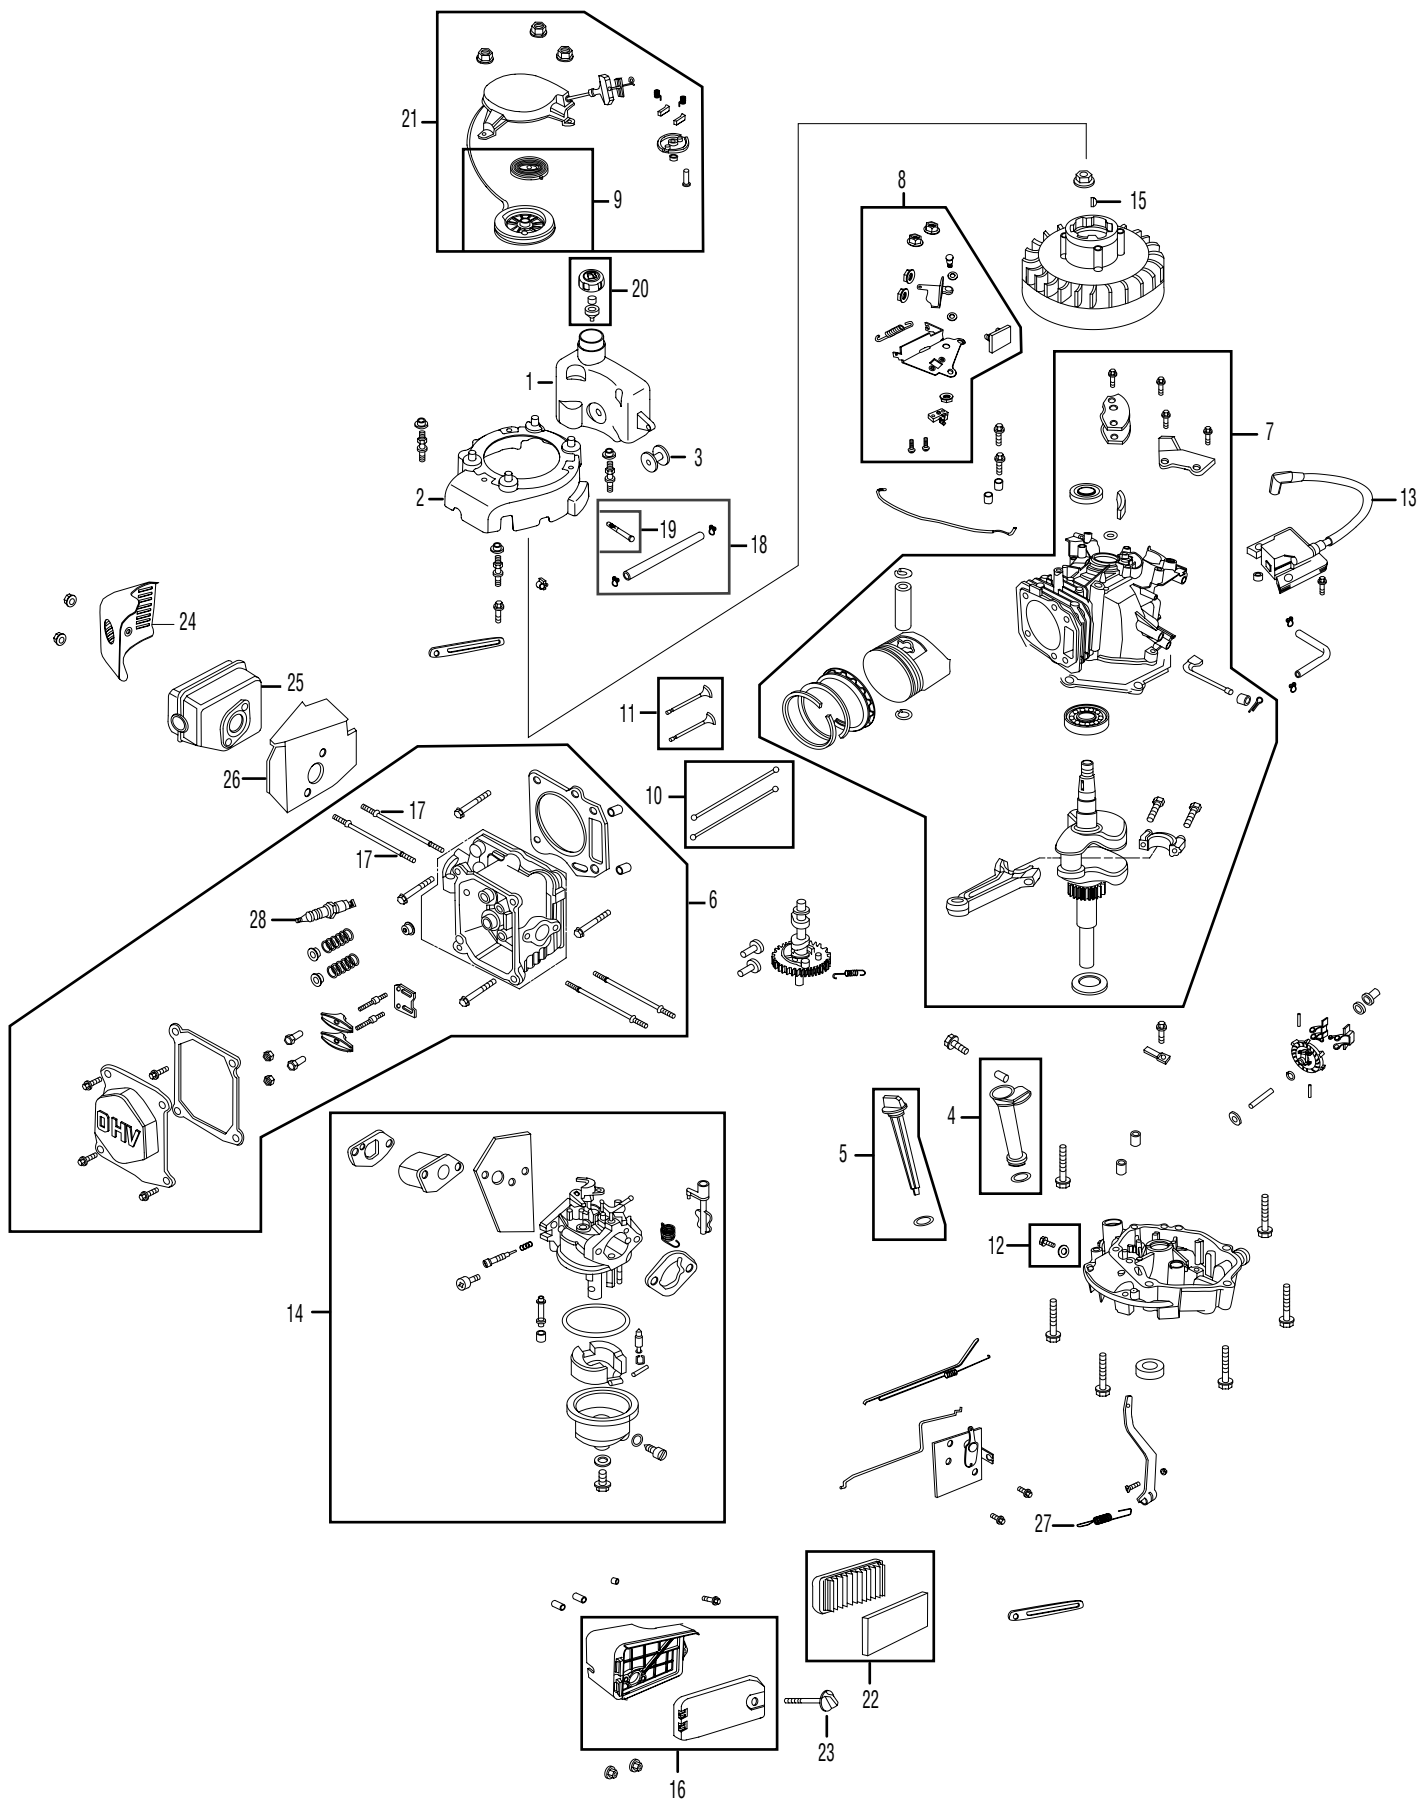

Engine 1P65

Ref.	Part No.	Description
1.	951-10337	Fuel Tank
2.	951-10336	Flywheel Shroud
3.	951-10335	Rubber Fuel Tank Mounting Washer
4.	951-10334	Oil Filler Tube Assembly
5.	951-10333	Dipstick Assembly
6.	951-10406	Cylinder Head Complete
7.	951-10407	Short Block Assembly
8.	951-10320	Stop Switch and Brake Assembly
9.	951-10319	Recoil Spring and Pulley Assembly
10.	951-10314	Push Rod Kit
11.	951-10313	Valve Kit
12.	951-10370	Oil Drain Plug and Washer Assembly
13.	951-10367	Ignition Coil
14.	951-10309	Carburetor Assembly
15.	951-10307	Flywheel Key
16.	951-10405	Air Cleaner Housing Assembly Complete
17.	951-10304	Muffler Stud Assembly
18.	951-10363	Fuel Line Kit – Inc. hoses, clamps & filter
19.	951-10358	Fuel Filter
20.	951-10300	Fuel Cap Assembly
21.	951-10299	Recoil Starter Assembly
22.	951-10298	Air Cleaner Kit
23.	951-10297	Air Cleaner Thumb Screw
24.	951-10404	Muffler Guard
25.	951-10403	Muffler
26.	951-10402	Muffler Gasket /Heat Shield
27.	951-10293	Governor Return Spring
28.	951-10292	Spark Plug
–	952Z1P65FU	Engine – Complete
–	951-10325	Carburetor Kit – Major
–	951-10322	Carburetor Kit – Minor
–	951-10409	Gasket Kit – Complete
–	951-10410	Gasket Kit – External
–	951-10351	Spark Arrestor

NOTE: Illustrated parts without a numeric call-out are *not* servicable components.