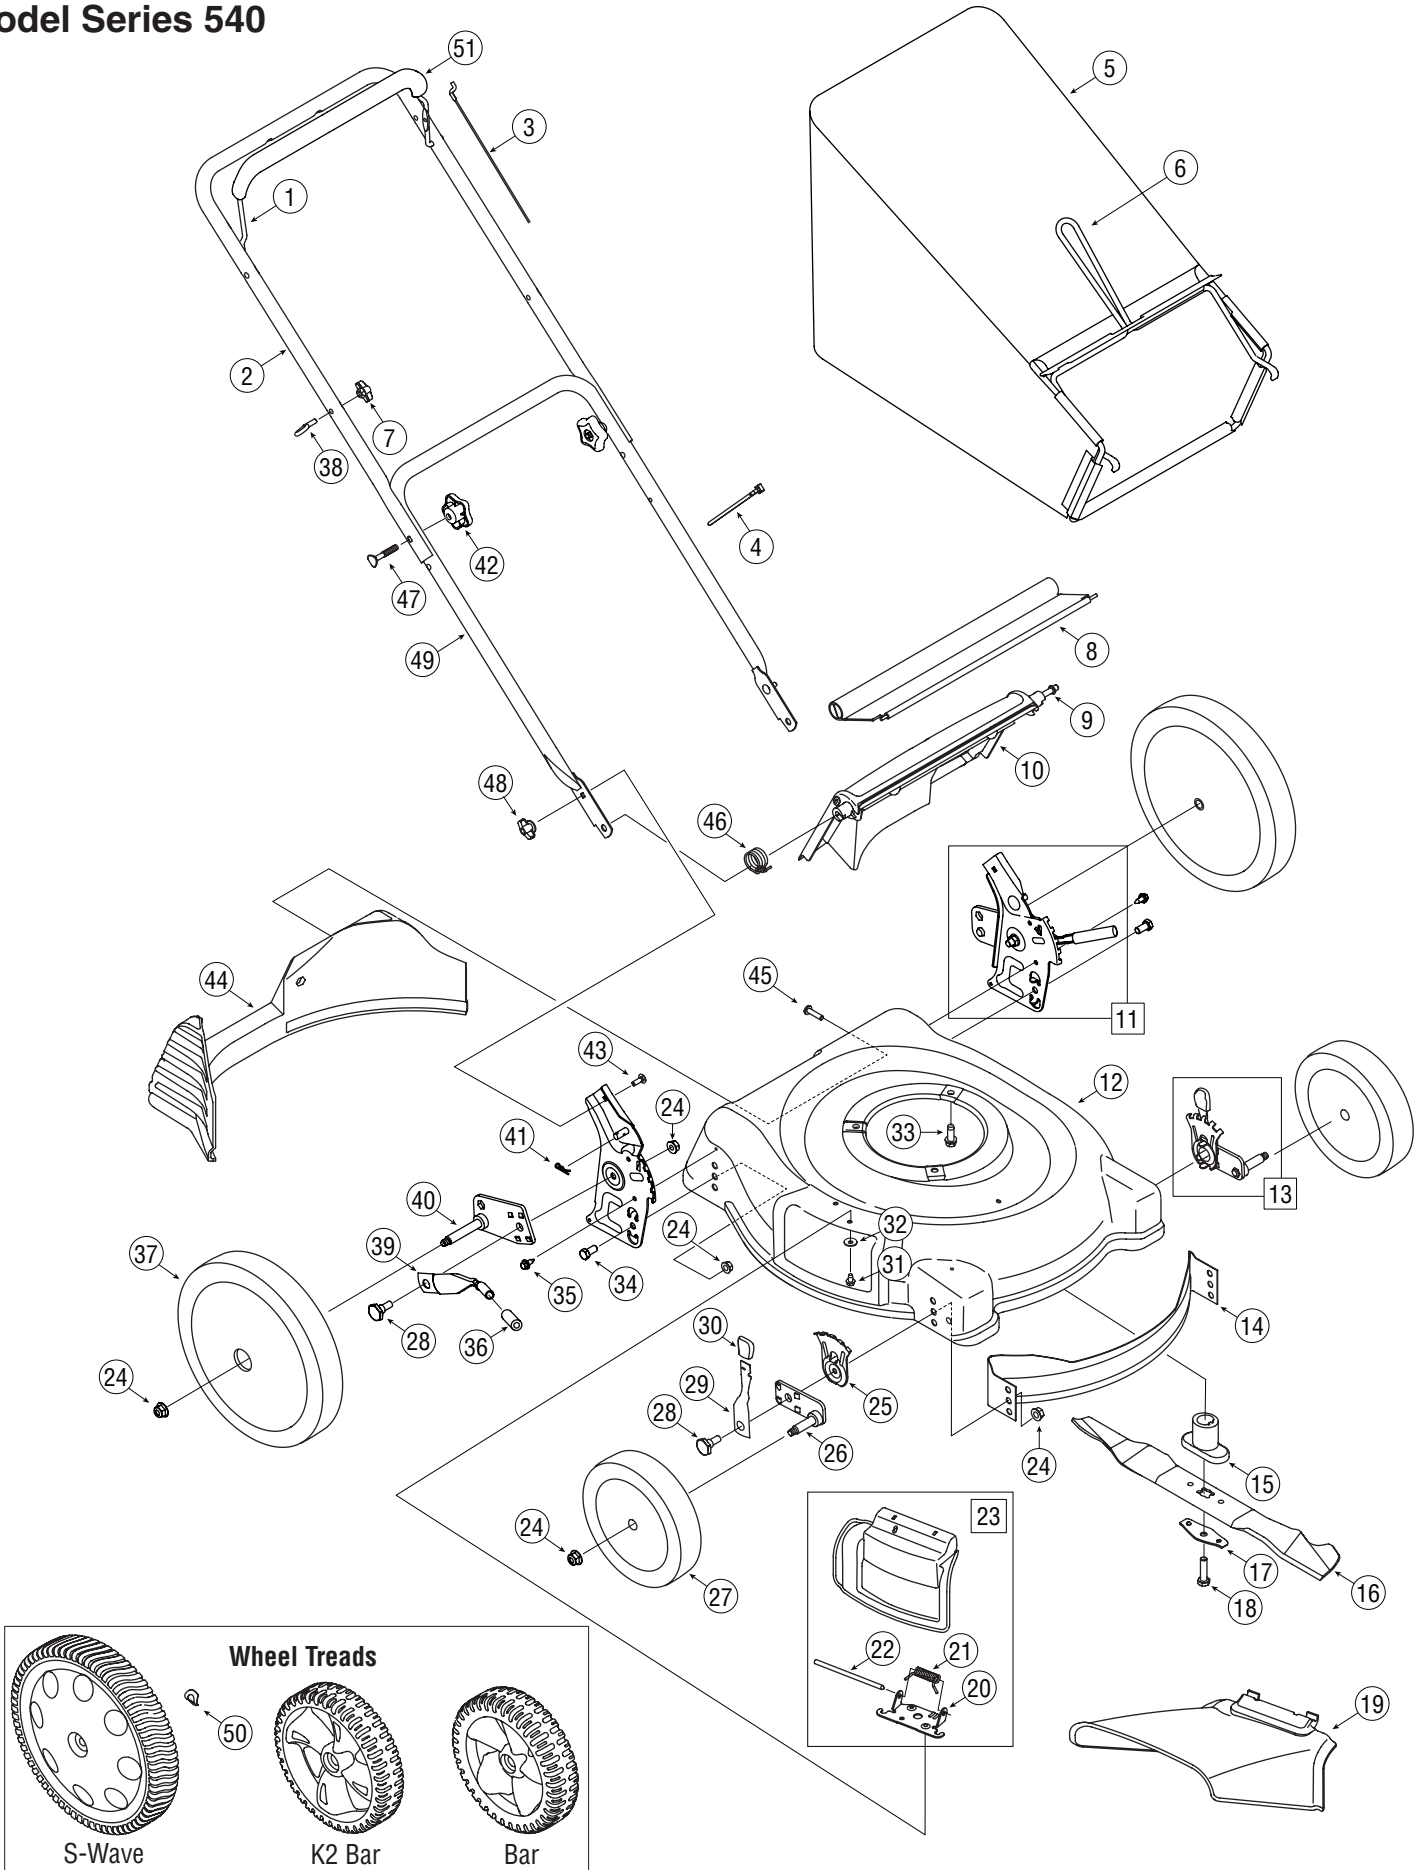

Model Series 540

Ref.	Part No.	Description
1	747-1161A	Blade Control
2	749-1092A	Upper Handle
3	746-1130	Control Cable, 40"
	746-1137	Control Cable, 53"
4	726-0240	Cable Tie
5	664-04007A	Grass Bag Assembly
6	747-04080	Grass Bag Frame
7	720-0279	Handle Knob
8	731-05642	Trailshield
9	747-04588	Pivot Rod
10	731-05865	Rear Discharge Door
11	687-02280	Rear Handle Bracket Assy. - LH
	687-02279	Rear Handle Bracket Assy. - RH
12	787-01279	Deck 21-inch
13	687-02075A	Front Height Adj. Assy-LH
	687-02074A	Front Height Adj. Assy-RH
14	782-5002B	Front Baffle
15	748-0377C	Blade Adapter w/Star
	748-04082	Blade Adapter - 25mm
16	742-0741	21-inch Mulching Blade
17	736-0524B	Bell Blade Support
18	710-1257	Hex Screw, 3/8-24 x 2.5
19	731-04177	Side Discharge Chute
20	17032A	Deflector Chute Adaptor
21	732-1014	Torsion Spring
22	747-0710	Hinge Pin
23	687-02055	Hinged Mulch Plug Assembly
24	712-04065	Flange Lock Nut 3/8-16
25	787-01290	Height Adjustment Plate
26	687-02077A	Pivot Arm Assy LH (7" wheel)
	687-02076A	Pivot Arm Assy RH (7" wheel)