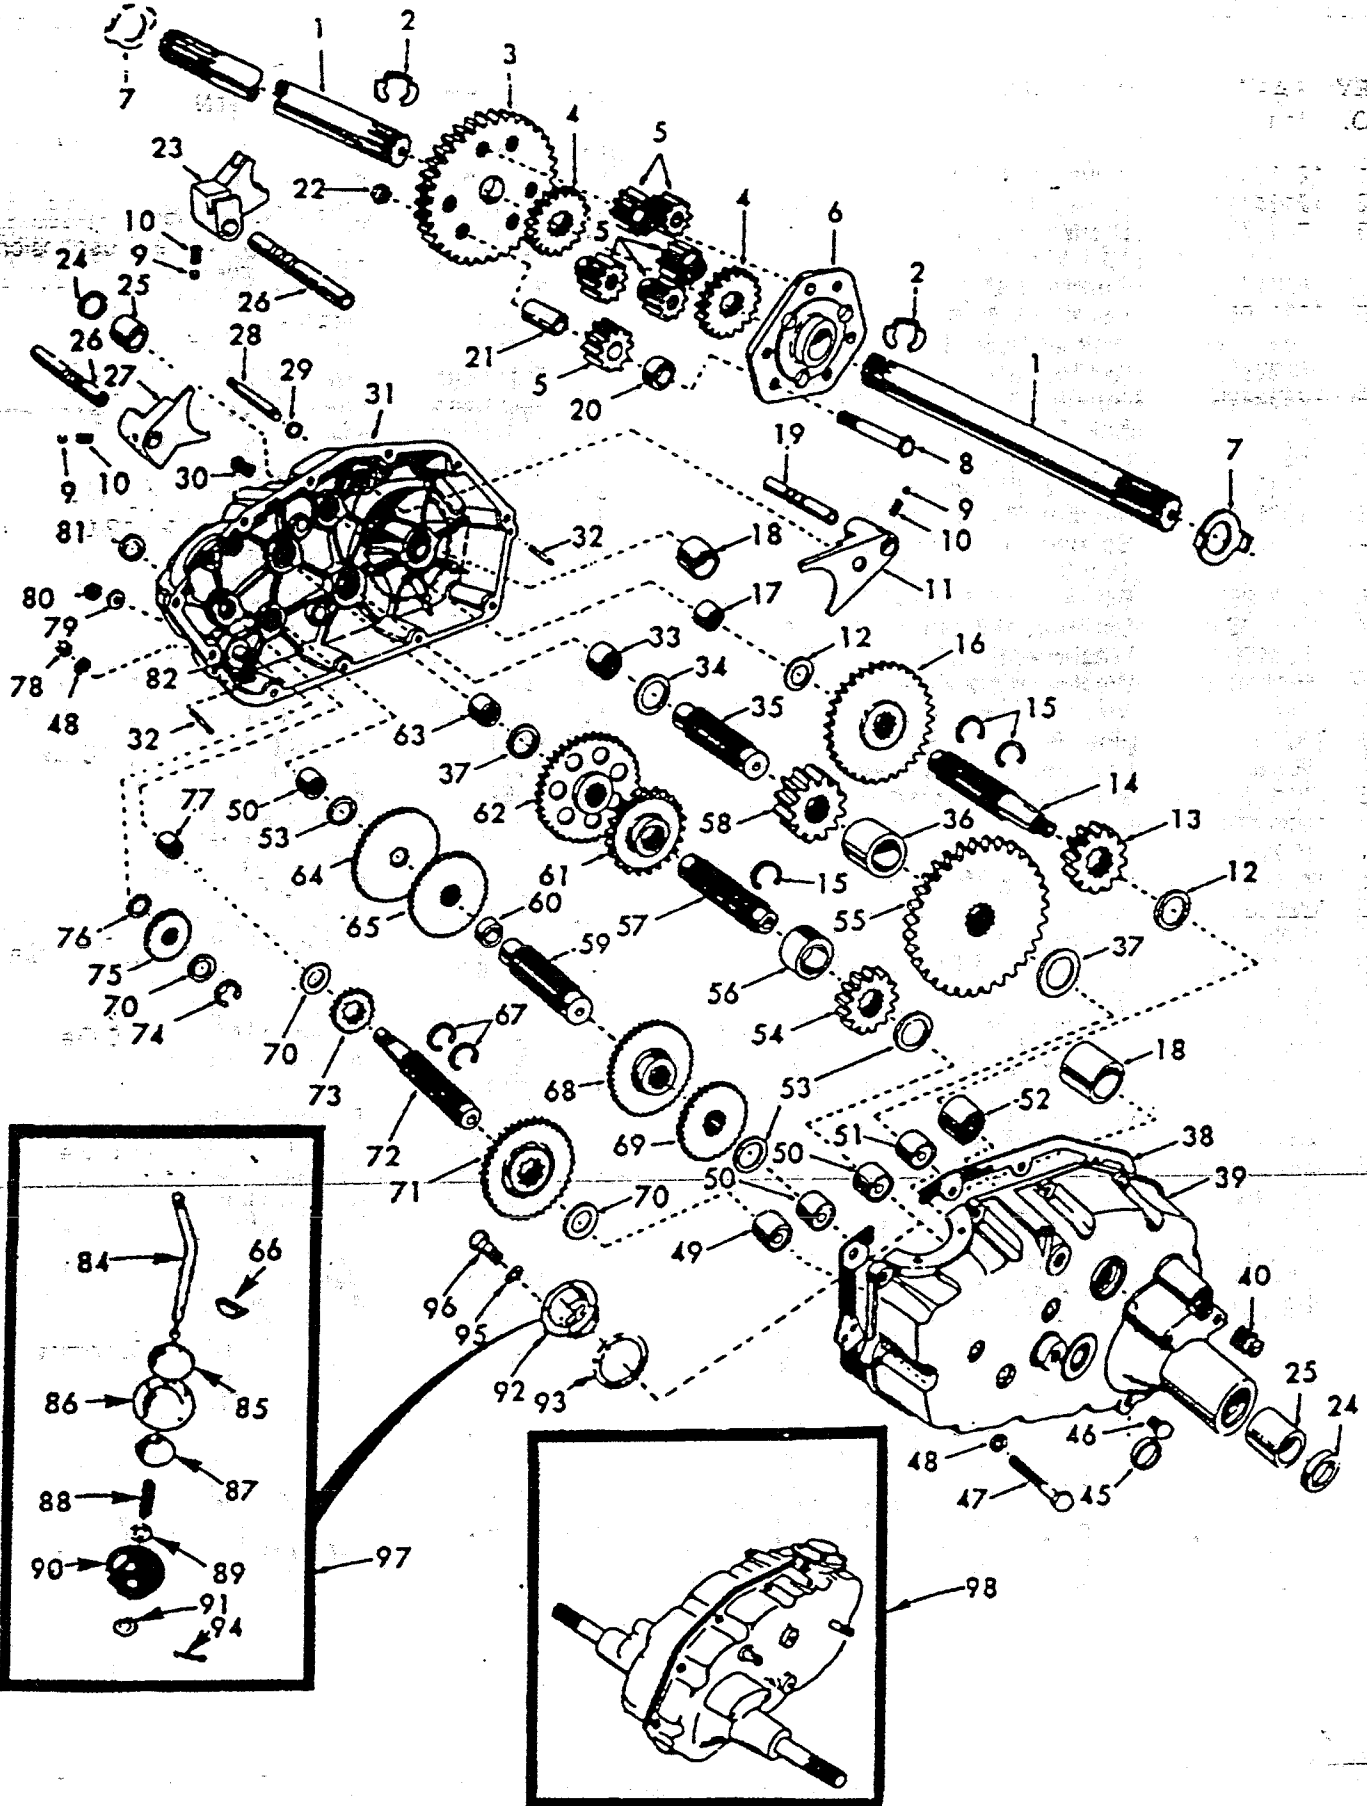

REPAIR PARTS

18 H.P. GARDEN TRACTOR - MODEL NUMBER YE1850D

TRANSAXLE

REPAIR PARTS

18 H.P. GARDEN TRACTOR - MODEL NUMBER YE1850D

TRANSAXLE

KEY NO.	PART NO.	DESCRIPTION	KEY NO.	PART NO.	DESCRIPTION
1	4197R	Axle Shaft	50	4222R	Needle Bearing
2	12000034	Retaining Ring	51	1529R	Needle Bearing
3	4199R	Final Drive Gear	52	8119M	Needle Bearing
4	4216R	Differential Gear	53	4220R	Thrust Bearing Race
5	4215R	Differential Pinion	54	4209R	3rd Reduction Pinion-Low
6	4217R	Differential Carrier	55	4213R	4th Reduction Gear
7	6256H	Axle Thrust Washer	56	4442R	3rd Reduction Pinion Spacer
8	74020652	Hex Bolt 3/8-24 x 3-1/4 (1" Thread Length)	57	4195R	2nd Reduction Gear Shaft
9	7392M	Steel Ball	58	4214R	Final Drive Pinion
10	6272H	Spring Shift Fork Detent	59	4194R	1st Reduction Gear Shaft
11	4985R	Shift Fork, High-Low Range	60	7528R	1st Reduction Shaft Spacer
12	6266H	Thrust Bearing Race	61	4208R	3rd Reduction Pinion High
13	4212R	4th Reduction Pinion	62	4207R	2nd Reduction Gear
14	4196R	3rd Reduction Gear Shaft	63	7398H	Needle Bearing
15	6276H	Snap Ring-Crescent Type	64	4203R	Low Speed Gear and 2nd Reduction Pinion Cluster
16	633A63	High-Low Range Gears	65	4204R	Reverse Gear
17	8118M	Needle Bearing	66	2898J	Key-Hi-Pro) 1/8 x 17/32
18	8740H1	Sintered Iron Bearing	67	4926H	Snap Ring Crescent Type
19	122238X	Shift Fork Shaft, High-Low Range	68	4205R	Intermediate Speed Gear
20	4218R	Differential Pinion Spacer	69	4206R	High Speed Gear
21	6252H1	Differential Pinion Bushing	70	1370H	Thrust Bearing Race
22	7810H	Gripco Centerlock Nut 3/8-24	71	633A69	Intermediate and High Speed Cluster Pinions
23	4986R	Shift Fork-L.H.	72	208J	Input Shaft
24	7393R	Oil Seal	73	4201 R	Low Speed Pinion
25	992R1	Sintered Iron Bearing	74	12000002	E-Ring
26	6216H	Shift Fork Shaft	75	1153R	Reverse Idler Gear
27	6262H	Shift Fork-R.H.	76	7392H	Reverse Idler Thrust Washer
28	122254X	Shift Shaft, High-Low Range	77	3990H	Needle Bearing
29	6269H	Oil Seal	78	73220500	Hex Nut 5/16-18
30	5855H	Pressure Relief Valve	79	1167R	Sealing Washer
31	122162X	Gearcase, Reverse Idler Shaft and Bearings-R.H. (Inc. Key No's. 17,18, 25, 33, 50, 63, 76, 77 and 82)	80	73360700	Hex Jam Nut 7/16-20
32	6277H	Dowel Pin	81	6270H	Oil Seal
33	4225R	Needle Bearing	82	7384H	Reverse Idler Shaft
34	7396H	Thrust Bearing Race	84	5384J	Gear Shift Lever - Bent
35	4198R	4th Reduction Gear Shaft	85	2978J	Gear Shift Cap
36	4200R	4th Reduction Gear Spacer	86	633A85	Gear Shift Ball Cover and Pin
37	7395H	Thrust Bearing Race	87	8739HI	Shift Lever Guide Ball - Keyed
38	121878X	Gearcase Gasket	88	4924H	Spring
39	122163X	Gearcase and Bearings L.H. (Inc. Key No's. 18, 25, 49, 50 (2), 51 and 52)	89	19151516	Washer 15/32 x 15/16 x 16 Ga
40	13320400	Pipe Plug 1/2-14 N.P.T.	90	110542X	Shift Mechanism Seal
45	6271H	Oil Seal	91	19181511	Washer 9/16 x 15/16 x 12 Ga
46	13060200	Pipe Plug 1/4-18 N.P.T.	92	75J	Gear Shift Gate and Reinforcement
47	74780524	Hex Bolt 5/16-18 x 1-1/2 Grade 5	93	6274H	Shift Ball Cover Gasket
48	10140500	Lockwasher 5/16 Extra Heavy	94	76020412	Cotter Pin 1/8 x 3/4
49	4895H	Needle Bearing	95	10040500	Lockwasher 5/16
			96	74760514	Hex Bolt 5/16 x 18 UNC x 7/8
			97	633A108	Gear Shift Lever Assy.
			98	122420X	Transaxle Assembly Less Brake Drum and Shift Lever