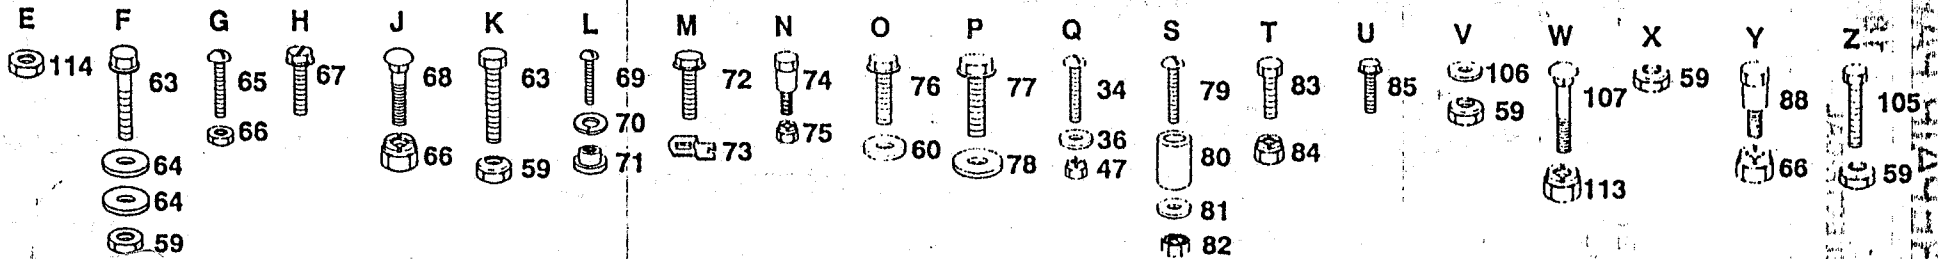

REPAIR PARTS

18 H.P. GARDEN TRACTOR - MODEL NUMBER YE1850D

FRAME, FENDER AND DRAW BAR

32

000074
18 H.P. GARDEN TRACTOR
PARTS LIST
32

REPAIR PARTS

18 H.P. GARDEN TRACTOR - MODEL NUMBER YE1850D

FRAME, FENDER AND DRAW BAR

KEY NO.	PART NO.	DESCRIPTION	KEY NO.	PART NO.	DESCRIPTION	KEY NO.	PART NO.	DESCRIPTION
1	109458X	Strip, Foam	48	104608X	Dash Assembly	83	74760716	Bolt-Hex 7/16-14 x 1
2	128146	Clip, Insulated	49	3645J	Bushing	84	73680700	Nut-Lock 7/16-14
3	108372X394	Panel-Side, L.H.	50	8710J	Stem-Tank Fuel	85	17490608	Screw-Hex Washer Thread
4	106088X	Strip-Foam	51	123487X	Clamp-Hose			Rolling 3/8 x 16 x 1/2
5	124238X	Cap, Spring	52	7834R	Fuel Line	88	105529X	Bolt-Shoulder
6	106784X	Strap Ass.-Hinge, Rear	53	7982J	Drawbar	91	105500X	Retainer, Belt, Lower
7	104618X	Strap Ass.-Hinge, Front	54	110892X	Rail-Frame-RH	92	19131312	Washer 13/32 x 13/16 x 1 1/2
8	124392X417	Bezel Assembly	55	105464X423	Footrest-RH.			17 Ga.
9	106395X	Lens	57	17490612	Screw-Hex Washer Thread	95	4171R	Clip, Insulated
10	122100X	Grill Assembly			Rolling 3/8-16 x 3/4	97	120068X	Knob
11	105419X423	Strap-Grill	58	74760612	'Bolt-Hex 3/8-16 x 3/4	99	127018X	Bolt Shoulder 5/16-18
12	110854X	Support-Grill, R.H.	59	73680600	Nut-Lock 3/8-16	101	110853X	Bracket Ass'y Pivot Frame R.H.
13	110855X	Support-Grill, L.H.	60	19091216	Washer 9/32 x 3/4 x 16 Ga			Bracket Ass'y Pivot Frame L.H.
15	109808X	Latch-Hood	61	73220400	'Nut-Hex 1/4-20	102	110852X	Washer-Lock 1/4-20
16	121887X394	Panel-Side, RH.	63	74760616	Bolt-Hex 3/8-16 x 1	103	11030400	Nut Wing 1/4-20
17	7985J	Support-Battery	64	19131316	Washer 13/32 x 13/16 x 16 Ga.	104	73490400	Bolt-Hex, 3/8-16 x 1-1/4
18	121886X394	Hood			Screw-Mach. Cr Thd. 5/16-18 x 3/4	105	74760620	Washer, 13/32 x 1 x 14 Ga.
19	124252X	Dashboard	65	74180512	Nut-Crownlock 5/16-18	106	19131614	Bolt-Carr, 1/4-20 x 1-1/4
20	8022J	Plug-Dash			Screw-Hex Washer	107	72170410	Foam Strip
21	123952X010	Dashplate	66	73680500	ThdCutting 1/4-20 x 1/2	108	121251X	Spring, Compression
22	124294X	Pan-Seat	67	17240408	Bolt-Carriage 5/16-18 x 3/4	109	123740X	Spacer, Split
23	127429X	Seat			Screw-Cr. Pan. Mach. No.10-24 x 1/2	111	121246X	Bracket, Switch
26	128866X	Pad-Footrest	68	72140506	Washer, Lock No. 10	112	121248X	Bushing, Snap
27	105465X423	Footrest-L.H.	69	74191008	Nut-Weld	113	123976X	Nut-Flange Lock 1/4-20
29	110893X	Rail-Frame-L.H.			Screw-Hex Washer Hd Tap No. 10-16 x 5/8 Type AB	114	73510400	Nut-Hex, 1/4-20
32	106202X	Reflector-Tailight	70	10071000	"J" Fastener	115	19171912	Washer 17/32 x 1-3/16 x 12 Ga.
33	2751R	Clip-Insulated	71	2029J	Bolt-Shoulder 1/4-20			Decal, Caution-Dash
34	74180512	Screw, Mach. Hd. 5/16 - 18 x 3/4	72	17211010	Nut-Crownlock 1/4-20			Decal, Model-Rear Fender
35	124181X	Spring-Compression	73	104755X	Screw-Hex Washer Thd. Roll 1/4-20 x 3/4 Type T			Decal, Operating Instructions-Fender
36	19111116	Washer, 11/32 x 11/16 x 16Ga	74	123481X	Screw-Hex Washer Hd. Thd. Roll 5/16-18 x 3/4 Type T			Decal, Clutch/Brake-Footrest
37	105531X	Nut-Push	75	73680400	Washer 11/32 x 3/4 x 12 Ga.			Decal, V-Belt Drive
38	105509X	Bracket-Fender	76	17190412	Screw-Mach Cr. Pan No. 10-24 x 1-1/4			Schematic-Footrest
39	123549X	Cap-Fuel			Spacer Split No 10 x 3/4			Decal, Model-L.H. Hood
40	106020X	Tank-Fuel	77	17490512	Washor 7/32 x 1/2 x 18 Ga.			Decal, Model-R.H. Hood
41	106082X	Pad-Spacer			Nut-Keps No 10-24			Decal, Model-Side Panel
42	105511X	Strap-Fender	78	19111212				
43	121642X423	Fender	79	74981020				
45	126656X	Bracket-Pivot, Seat	80	7206J				
46	106042x016	Cover, Shift-Gate	81	19070818				
47	73510500	Nut, Keps 5/16 - 18	82	73731000