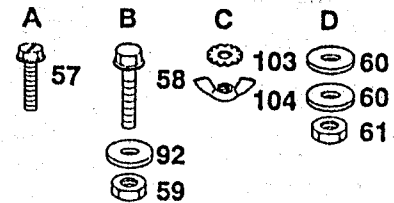

REPAIR PARTS

18 H.P. GARDEN TRACTOR - MODEL NUMBER YE1850D

FRAME, FENDER AND DRAW BAR

32

000074
18 H.P. GARDEN TRACTOR
PARTS LIST
32

REPAIR PARTS

18 H.P. GARDEN TRACTOR - MODEL NUMBER YE1850D

FRAME, FENDER AND DRAW BAR

KEY NO.	PART NO.	DESCRIPTION	KEY NO.	PART NO.	DESCRIPTION	KEY NO.	PART NO.	DESCRIPTION
1	109458X	Strip, Foam	48	104608X	Dash Assembly	83	74760716	Bolt-Hex 7/16-14 x 1
2	128146	Clip, Insulated	49	3645J	Bushing	84	73680700	Nut-Lock 7/16-14
3	108372X394	Panel-Side, L.H.	50	8710J	Stem-Tank Fuel	85	17490608	Screw-Hex Washer Thread
4	106088X	Strip-Foam	51	123487X	Clamp-Hose			Rolling 3/8 x 16 x 1/2
5	124238X	Cap, Spring	52	7834R	Fuel Line	88	105529X	Bolt-Shoulder
6	106784X	Strap Ass.-Hinge, Rear	53	7982J	Drawbar	91	105500X	Retainer, Belt, Lower
7	104618X	Strap Ass.-Hinge, Front	54	110892X	Rail-Frame-RH	92	19131312	Washer 13/32 x 13/16 x 1 1/2
8	124392X417	Bezel Assembly	55	105464X423	Footrest-RH.			17 Ga.
9	106395X	Lens	57	17490612	Screw-Hex Washer Thread	95	4171R	Clip, Insulated
10	122100X	Grill Assembly			Rolling 3/8-16 x 3/4	97	120068X	Knob
11	105419X423	Strap-Grill	58	74760612	'Bolt-Hex 3/8-16 x 3/4	99	127018X	Bolt Shoulder 5/16-18
12	110854X	Support-Grill, R.H.	59	73680600	Nut-Lock 3/8-16	101	110853X	Bracket Ass'y Pivot Frame R.H.
13	110855X	Support-Grill, L.H.	60	19091216	Washer 9/32 x 3/4 x 16 Ga			Bracket Ass'y Pivot Frame L.H.
15	109808X	Latch-Hood	61	73220400	'Nut-Hex 1/4-20	102	110852X	Washer-Lock 1/4-20
16	121887X394	Panel-Side, RH.	63	74760616	Bolt-Hex 3/8-16 x 1	103	11030400	Nut Wing 1/4-20
17	7985J	Support-Battery	64	19131316	Washer 13/32 x 13/16 x 16 Ga.	104	73490400	Bolt-Hex, 3/8-16 x 1-1/4
18	121886X394	Hood			Screw-Mach. Cr Thd. 5/16-18 x 3/4	105	74760620	Washer, 13/32 x 1 x 14 Ga.
19	124252X	Dashboard	65	74180512	Nut-Crownlock 5/16-18	106	19131614	Bolt-Carr, 1/4-20 x 1-1/4
20	8022J	Plug-Dash			Screw-Hex Washer	107	72170410	Foam Strip
21	123952X010	Dashplate	66	73680500	ThdCutting 1/4-20 x 1/2	108	121251X	Spring, Compression
22	124294X	Pan-Seat	67	17240408	Bolt-Carriage 5/16-18 x 3/4	109	123740X	Spacer, Split
23	127429X	Seat			Screw-Cr. Pan. Mach. No.10-24 x 1/2	111	121246X	Bracket, Switch
26	128866X	Pad-Footrest	68	72140506	Washer, Lock No. 10	112	121248X	Bushing, Snap
27	105465X423	Footrest-L.H.	69	74191008	Nut-Weld	113	123976X	Nut-Flange Lock 1/4-20
29	110893X	Rail-Frame-L.H.			Screw-Hex Washer Hd Tap No. 10-16 x 5/8 Type AB	114	73510400	Nut-Hex, 1/4-20
32	106202X	Reflector-Tailight	70	10071000	"J" Fastener	115	19171912	Washer 17/32 x 1-3/16 x 12 Ga.
33	2751R	Clip-Insulated	71	2029J	Bolt-Shoulder 1/4-20			Decal, Caution-Dash
34	74180512	Screw, Mach. Hd. 5/16 - 18 x 3/4	72	17211010	Nut-Crownlock 1/4-20			Decal, Model-Rear Fender
35	124181X	Spring-Compression	73	104755X	Screw-Hex Washer Thd. Roll 1/4-20 x 3/4 Type T			Decal, Operating Instructions-Fender
36	19111116	Washer, 11/32 x 11/16 x 16Ga	74	123481X	Screw-Hex Washer Hd. Thd. Roll 5/16-18 x 3/4 Type T			Decal, Clutch/Brake-Footrest
37	105531X	Nut-Push	75	73680400	Washer 11/32 x 3/4 x 12 Ga.			Decal, V-Belt Drive
38	105509X	Bracket-Fender	76	17190412	Screw-Mach Cr. Pan No. 10-24 x 1-1/4			Schematic-Footrest
39	123549X	Cap-Fuel			Spacer Split No 10 x 3/4			Decal, Model-L.H. Hood
40	106020X	Tank-Fuel	77	17490512	Washor 7/32 x 1/2 x 18 Ga.			Decal, Model-R.H. Hood
41	106082X	Pad-Spacer			Nut-Keps No 10-24			Decal, Model-Side Panel
42	105511X	Strap-Fender	78	19111212				
43	121642X423	Fender	79	74981020				
45	126656X	Bracket-Pivot, Seat	80	7206J				
46	106042x016	Cover, Shift-Gate	81	19070818				
47	73510500	Nut, Keps 5/16 - 18	82	73731000