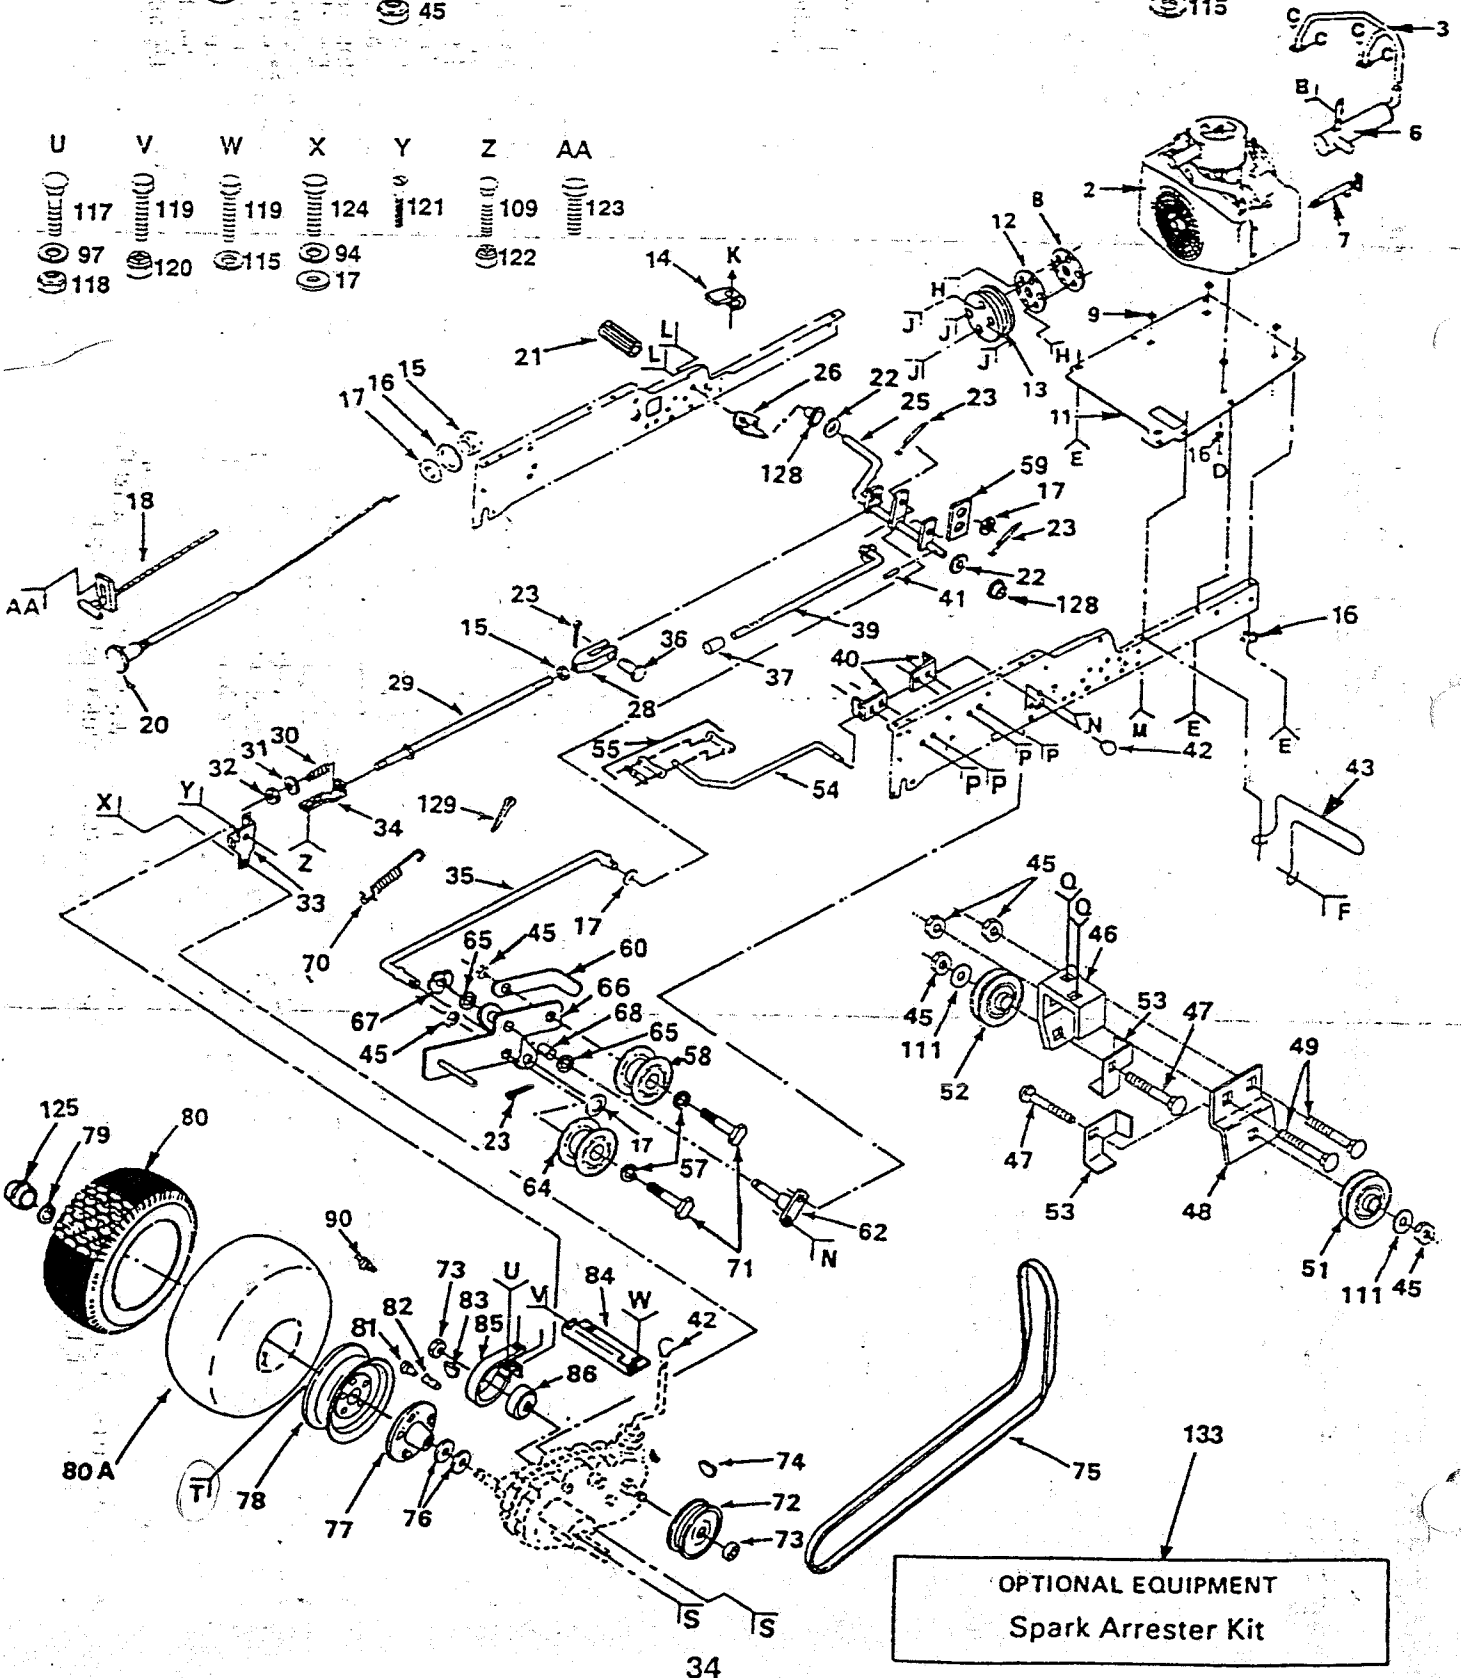

REPAIR PARTS

18 H.P. GARDEN TRACTOR - MODEL NUMBER YE1850D

GROUND DRIVE

OPTIONAL EQUIPMENT
Spark Arrester Kit

REPAIR PARTS

18 H.P. GARDEN TRACTOR - MODEL NUMBER YE1850D

GROUND DRIVE

KEY NO.	PART NO.	DESCRIPTION	KEY NO.	PART NO.	DESCRIPTION
2	121158X	Engine - 18 H.P. Kohler	67	12000039	Klip, Ring
3	110891X	Tube Assembly - Exhaust	68	105706X	Bearing, Idler
4	74780624	Bolt, Hex 3/8-16 x 1-1/2	70	121357X	Spring, Extension
5	74780412	Bolt, Hex 1/4-20 x 3/4	71	74760628	Bolt, Hex 3/8-16 x 1-3/4
6	122546X	Muffler - Exhaust	72	120332X	Pulley, Transaxle
7	9767H	Oil Drain Valve	73	9204H	Nut, Lock, 1/2-20
8	110947X	Chaff Guard	74	9858M1	Key - Woodruff 3/16 x 5/8
9	110869X	Spacer	75	110883X	V-Belt
10	19091212	Washer 9/32 x 3/4 x 12 Ga.	76	7563R	Washer, Thrust, Axle
11	110867X	Base - Engine	77	634A692	Bushing Assembly and Wheel Hub
12	104577X	Adapter	78	106277X361	Rim Assy. Rear
13	121355X	Pulley - Engine	79	12000034	Klip, Ring
14	5304J	Actuator- Switch, Interlock	80	105588X	Tire, Rear
15	73610600	Nut - Hex, 3/8-24	80A	7154J	Tube, Rear(Not furnished with tractor)
16	11050600	Washer, Lock Ext. Tooth, 3/8	81	59192	Cap, Valve
17	19131316	Washer, 13/32 x 13/16 x 16 Ga.	82	65139	Stem, Valve
18	121467X	Control, Throttle	83	2228M	Key, Woodruff No. 9(3/16 x 3/4)
20	121470X	Control, Choke	84	120404X	Bracket, Support, Transaxle
21	8883R	Cover, Pedal	85	101122X	Band, Brake
22	121749X	Washer, 25/32 x 1-1/4 x 16 Ga.	86	214J	Drum, Brake
23	76020312	Pin, Cotter, 3/32 x 3/4	89	73680400	Nut, Crownlock 1/4-20
25	104375X	Shaft, Foot Pedal	90	6856M	Fitting, Grease
26	104601X	Bracket, Interlock	94	10040600	Lockwasher, 3/8
28	100604K	Yoke	96	74570512	Screw, Hex Socket Hd. 5/16-16 x 3/4
29	5308J	Rod, Brake	97	10040400	Lockwasher, 1/4
30	7241J	Spring, Compression	98	74760620	Bolt - Hex 3/8-16 x 1-1/4 Gr. 5
31	19131614	Washer, 13/32 x 1 x 14 Ga.	100	74760612	Bolt, Hex 3/8-16 x 3/4
32	73530600	Nut-Lock, 3/8- 24	101	74780616	Bolt, Hex Head 3/8-16 x 1 Gr. 5
33	677A637	Bracket, Brake	102	17190516	Screw, Hex 5/16-18 x 1
34	7229J	Guide, Rod, Brake	103	74321016	Screw- Fin 10-24 x 1
35	101356L	Rod, Clutch	104	73631000	Nut, Lock No. 10-24
36	5102J	Pin, Clevis	105	74760412	Bolt-Hex Head 1/4-20 x 3/4
37	71673	Cap, Plunger	107	72110606	Bolt, Carriage 3/8-16 x 3/4 Gr. 5
39	109767X	Rod, Parking Brake	108	72140610	Bolt, Carriage 3/8-16 x 1-1/4
40	105598X	Bracket, Rod, Shift	109	72110506	Bolt, Carriage 5/16-18 x 3/4
41	5142H	Pin, Roll, 3/16 x 1-1/4	110	73680500	Nut, Lock 5/16-18
42	121466X	Knob	111	19131612	Washer, 13/32 x 1 x 12Ga.
43	108885X	Muffler, Guard	114	74760720	Bolt, Hex 7/16-14 x 1-1/4
45	73680600	Nut, Lock, 3/8 - 16	115	10040700	Lockwasher, 7/16
46	121063X	Bracket, V-Pulley, Drive, Mule	116	1304H	Bolt, Hub
47	72110614	Bolt, Carriage, 3/8 - 16 x 1-3/4	117	72140405	Bolt, Carriage, 1/4-20 x 5/8
48	122825X	Bracket, Idler, Flat	118	73220400	Nut-Hex 1/4 - 20
49	72140606	Bolt, Carriage, 3/8 - 16 x 3/4	119	74760716	Bolt-Hex 7/16 - 14 x 1
51	102403X	Idler, Flat	120	73680700	Nut-Crown Lock 7/16 - 14
52	101344L	Pulley, Idler	121	74370612	Screw, Mach. Udrct. Flat Head, 3/8- 16 x 3/4
53	122824X	Keeper, Belt	122	1685H	Nut, Lock 5/16-18
54	122253X	Rod - Shift, Hi - Lo	123	17720410	Screw, Hex 1/4-20 x 1/2
55	122268X	Connecting Link, Spring Clip	124	74760614	Bolt, Hex 3/8-16 x 7/8
57	19131413	Washer, 13/32 x 7/8 x 13 Ga	125	104758X	Cap-Hub, Rear
58	104360X	Idler, Flat	126	72140506	Bolt-Carriage 5/16-18 x 3/4
59	121358X	Retainer, Spring	128	110895X	Nyliner
60	121360X	Retainer, Belt	129	76020816	Pin, Cotter 1/4x 1
62	101358K	Bracket Assembly- Clutch	131	10170500	Lockwasher 5/16
64	121361X	Idler, Grooved	133	120689X	Spark Arrester Kit
65	207J	Washer, Hardened			
66	121356X	Bracket, Clutch W/Bearing (Incl. Key No. 68)