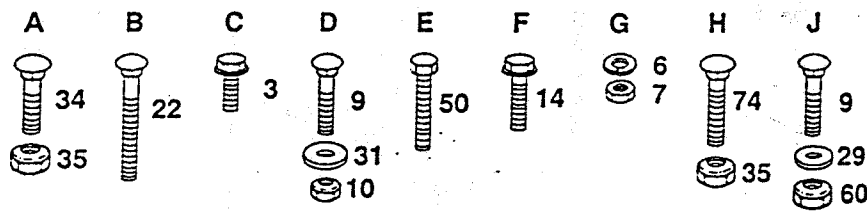

KEY NO.	PART NO.	DESCRIPTION	KEY NO.	PART NO.	DESCRIPTION
1	121664X	Housing, Mower	42	110237X	Spacer
2	121811X	Cover-Drive, Deck	43	105434X	Brace, Suspension
3	17490508	Screw-Hex Washer Thd. Roll 5/16-18 x 1/2	44	109778X	Plate Assy., Mower Suspension
4	7631J	Runner, L.H.	45	109771X	Brkt., Suspension
5	72110505	Bolt, Carr. 5/16-18 x 5/8	46	73350500	Nut-Hex 5/16-18
6	10040500	Washer-Lock, 5/16	47	3146R	Retainer-Spring
7	73220500	Nut-Hex 5/16-18	48	3703J	V-Belt
8	120449X	Runner, R.H.	49	73680800	Nut, Crownlock 1/2-13
9	72140506	Bolt, Carr. 5/16-18 x 3/4	50	74760622	Boit, Hex 3/8-16 x 1-3/8
10	1685H	Locknut 5/16-18	51	105435X	Pin, Release
12	121658X	Mandrel-Secondary	52	3720R	Spring
13	121657X	Mandrel-Primary	53	12000039	Ring, Klip
14	17490612	Screw-Hex Washer Thd. Roll 3/8-16 x 3/4	54	19171612	Washer 17/32 x 1 x 12 Ga.
15	121798X	Blade	55	105440X	Pin, Clevis
16	74610624	Bolt-Hex, 3/8-24 x 1-1/2 Gr. 5	56	105458X	Brkt., Outer, R.H.
17	10040600	Washer-Lock, 3/8	57	109773X	Brkt., Inner, R.H.
18	19132012	Washer 13/32 x 1-1/4 x 12 Ga.	58	110997X	Brkt., Inner, L.H.
19	674A213	Arm Assembly, Idler	59	120000X	Brkt., Outer, L.H.
20	7834J	Liner-Bearing	60	73680500	Locknut 5/16-18
21	7835J	Bearing	61	109776X	Pin, Pivot
22	72110522	Bolt, Carriage 5/16-18 x 2-3/4	62	19111016	Washer 11/32 x 5/8 x 16 Ga.
23	19111816	Washer 11/32 x 1-1/8 x 16 Ga.	63	110509X	Shield, Deflector
24	102403X	Pulley, Idler	64	106734X	Spring, Deflector
25	74760624	Bolt-Hex 3/8-16 x 1-1/2	65	109743X	Bracket, Deflector
26	73220600	Nut-Hex 3/8-16	66	106735X	Rod, Hinge
27	104361X	Spring	68	110452X	Push Nut
28	74780520	Bolt-Hex 5/16-18 x 1-1/4 Gr. 5	71	73220800	Nut-Hex 1/2-13
29	19111216	Washer 11/32 x 3/4 x 16 Ga.	73	19171512	Washer 17/32 x 15/16 x 12 Ga
30	8438J	Spacer Split	74	72240608	Bolt, Carr. 3/8-16, 1
31	19111116	Washer 11/32 x 11/16 x 16 Ga.	76	110884X	V-Belt
32	105448X	Bracket, Ga. Wheel, R.H.	77	19151610	Washer 15/32 x 1 x 10 Ga
33	105449X	Bracket, Ga. Wheel, L.H.	79	10030600	Washer-Lock 3/8
34	72240606	Bolt, Carriage 3/8-16 x 3/4	80	109729X	Roller, Nose
35	73680600	Nut, Crownlock 3/8-16	83	76020412	Spring Retainer
36	105453X	Bar, Ga Wheel	84	19151616	Washer 15/32 x 1 x 16 Ga
37	5565J	Pin, Clevis	85	120135X	Spacer
38	4939M	Retainer, Spring	93	121352X	Keeper LH.
39	4898H	Bolt, Shoulder	—	127594X	Deck, Mower Complete
40	105455X	Wheel, Gauge	—	3713J	Decal-Instruction, Caution
41	105433X	Brkt., Suspension	—	121349X	Decal-Warning
			—	105185X	Decal Instruction
			—	123247X	Decal V-Belt Drive Schematic