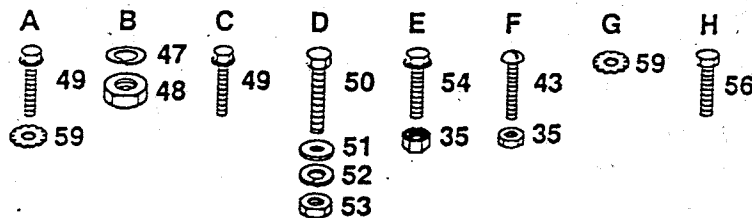

* STANDARD HARDWARE -- PURCHASE LOCALLY