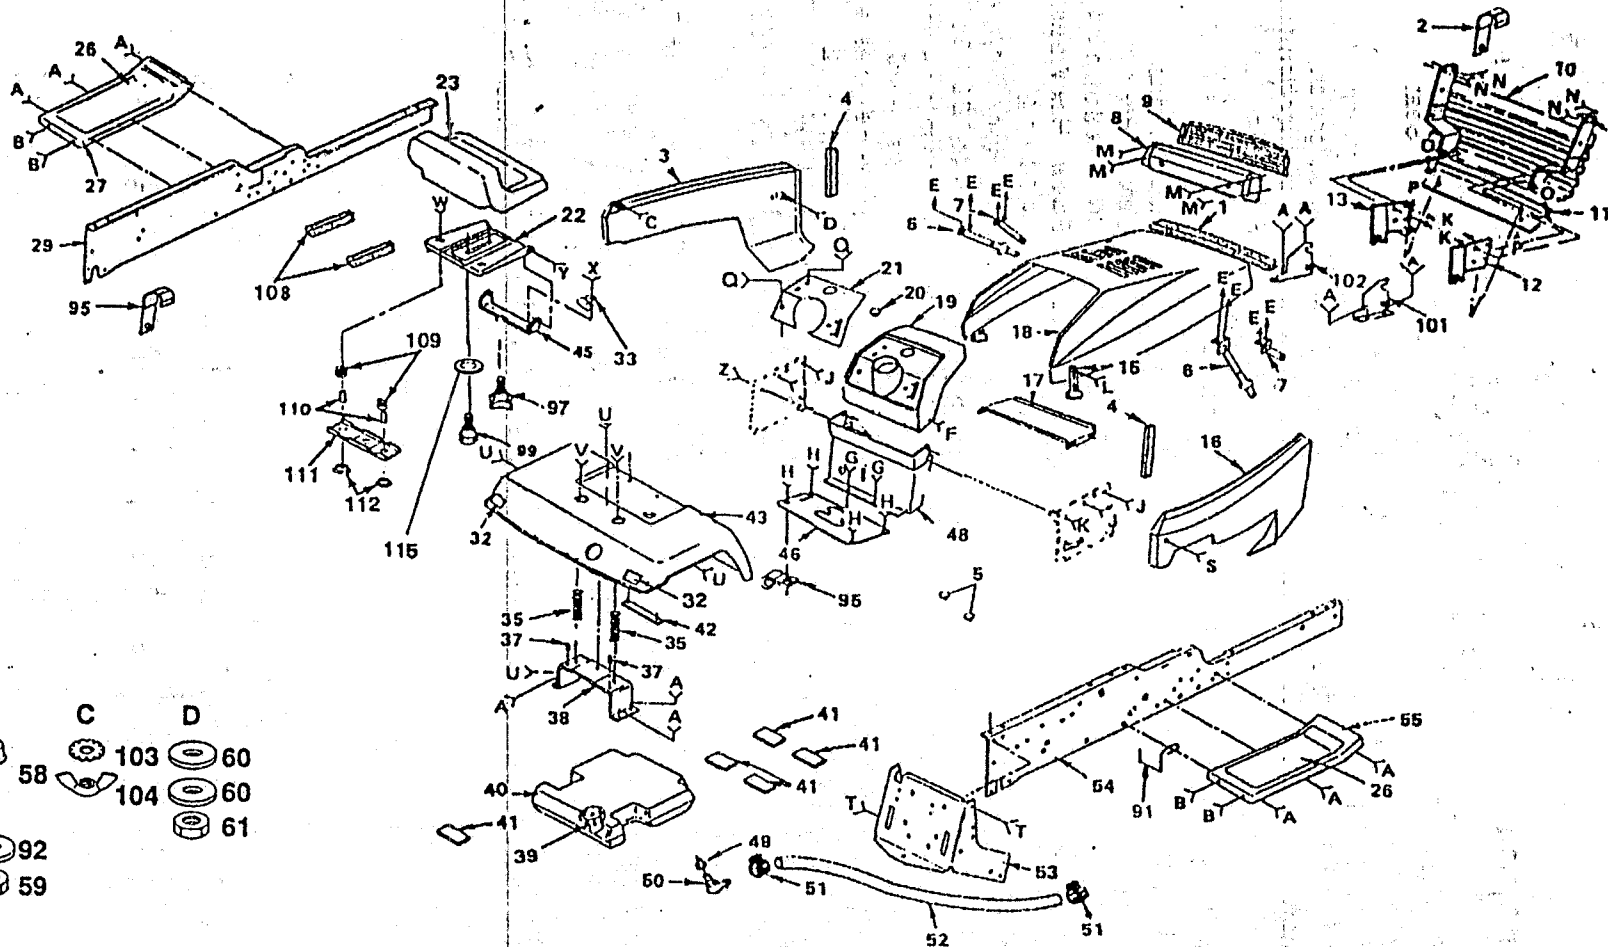

REPAIR PARTS

18 H.P. GARDEN TRACTOR - MODEL NUMBER YE1850D

FRAME, FENDER AND DRAW BAR

32

000074
18 H.P. GARDEN TRACTOR
PARTS LIST
32

REPAIR PARTS

18 H.P. GARDEN TRACTOR - MODEL NUMBER YE1850D

FRAME, FENDER AND DRAW BAR

KEY NO.	PART NO.	DESCRIPTION	KEY NO.	PART NO.	DESCRIPTION	KEY NO.	PART NO.	DESCRIPTION
1	109458X	Strip, Foam	48	104608X	Dash Assembly	83	74760716	Bolt-Hex 7/16-14 x 1
2	128146	Clip, Insulated	49	3645J	Bushing	84	73680700	Nut-Lock 7/16-14
3	108372X394	Panel-Side, L.H.	50	8710J	Stem-Tank Fuel	85	17490608	Screw-Hex Washer Thread
4	106088X	Strip-Foam	51	123487X	Clamp-Hose			Rolling 3/8 x 16 x 1/2
5	124238X	Cap, Spring	52	7834R	Fuel Line	88	105529X	Bolt-Shoulder
6	106784X	Strap Ass.-Hinge, Rear	53	7982J	Drawbar	91	105500X	Retainer, Belt, Lower
7	104618X	Strap Ass.-Hinge, Front	54	110892X	Rail-Frame-RH	92	19131312	Washer 13/32 x 13/16 x 1 1/2
8	124392X417	Bezel Assembly	55	105464X423	Footrest-RH.			17 Ga.
9	106395X	Lens	57	17490612	Screw-Hex Washer Thread	95	4171R	Clip, Insulated
10	122100X	Grill Assembly			Rolling 3/8-16 x 3/4	97	120068X	Knob
11	105419X423	Strap-Grill	58	74760612	'Bolt-Hex 3/8-16 x 3/4	99	127018X	Bolt Shoulder 5/16-18
12	110854X	Support-Grill, R.H.	59	73680600	Nut-Lock 3/8-16	101	110853X	Bracket Ass'y Pivot Frame R.H.
13	110855X	Support-Grill, L.H.	60	19091216	Washer 9/32 x 3/4 x 16 Ga			Bracket Ass'y Pivot Frame L.H.
15	109808X	Latch-Hood	61	73220400	'Nut-Hex 1/4-20	102	110852X	Washer-Lock 1/4-20
16	121887X394	Panel-Side, RH.	63	74760616	Bolt-Hex 3/8-16 x 1	103	11030400	Nut Wing 1/4-20
17	7985J	Support-Battery	64	19131316	Washer 13/32 x 13/16 x 16 Ga.	104	73490400	Bolt-Hex, 3/8-16 x 1-1/4
18	121886X394	Hood			Screw-Mach. Cr Thd. 5/16-18 x 3/4	105	74760620	Washer, 13/32 x 1 x 14 Ga.
19	124252X	Dashboard	65	74180512	Nut-Crownlock 5/16-18	106	19131614	Bolt-Carr, 1/4-20 x 1-1/4
20	8022J	Plug-Dash			Screw-Hex Washer	107	72170410	Foam Strip
21	123952X010	Dashplate	66	73680500	ThdCutting 1/4-20 x 1/2	108	121251X	Spring, Compression
22	124294X	Pan-Seat	67	17240408	Bolt-Carriage 5/16-18 x 3/4	109	123740X	Spacer, Split
23	127429X	Seat			Screw-Cr. Pan. Mach. No.10-24 x 1/2	111	121246X	Bracket, Switch
26	128866X	Pad-Footrest	68	72140506	Washer, Lock No. 10	112	121248X	Bushing, Snap
27	105465X423	Footrest-L.H.	69	74191008	Nut-Weld	113	123976X	Nut-Flange Lock 1/4-20
29	110893X	Rail-Frame-L.H.			Screw-Hex Washer Hd Tap No. 10-16 x 5/8 Type AB	114	73510400	Nut-Hex, 1/4-20
32	106202X	Reflector-Tailight	70	10071000	"J" Fastener	115	19171912	Washer 17/32 x 1-3/16 x 12 Ga.
33	2751R	Clip-Insulated	71	2029J	Bolt-Shoulder 1/4-20			Decal, Caution-Dash
34	74180512	Screw, Mach. Hd. 5/16 - 18 x 3/4	72	17211010	Nut-Crownlock 1/4-20			Decal, Model-Rear Fender
35	124181X	Spring-Compression	73	104755X	Screw-Hex Washer Thd. Roll 1/4-20 x 3/4 Type T			Decal, Operating Instructions-Fender
36	19111116	Washer, 11/32 x 11/16 x 16Ga	74	123481X	Screw-Hex Washer Hd. Thd. Roll 5/16-18 x 3/4 Type T			Decal, Clutch/Brake-Footrest
37	105531X	Nut-Push	75	73680400	Washer 11/32 x 3/4 x 12 Ga.			Decal, V-Belt Drive
38	105509X	Bracket-Fender	76	17190412	Screw-Mach Cr. Pan No. 10-24 x 1-1/4			Schematic-Footrest
39	123549X	Cap-Fuel			Spacer Split No 10 x 3/4			Decal, Model-L.H. Hood
40	106020X	Tank-Fuel	77	17490512	Washor 7/32 x 1/2 x 18 Ga.			Decal, Model-R.H. Hood
41	106082X	Pad-Spacer			Nut-Keps No 10-24			Decal, Model-Side Panel
42	105511X	Strap-Fender	78	19111212				
43	121642X423	Fender	79	74981020				
45	126656X	Bracket-Pivot, Seat	80	7206J				
46	106042x016	Cover, Shift-Gate	81	19070818				
47	73510500	Nut, Keps 5/16 - 18	82	73731000