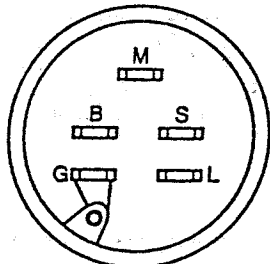

IGNITION SWITCH

POSITION	CIRCUIT
OFF	M + G
ON	B + L
START	B + S