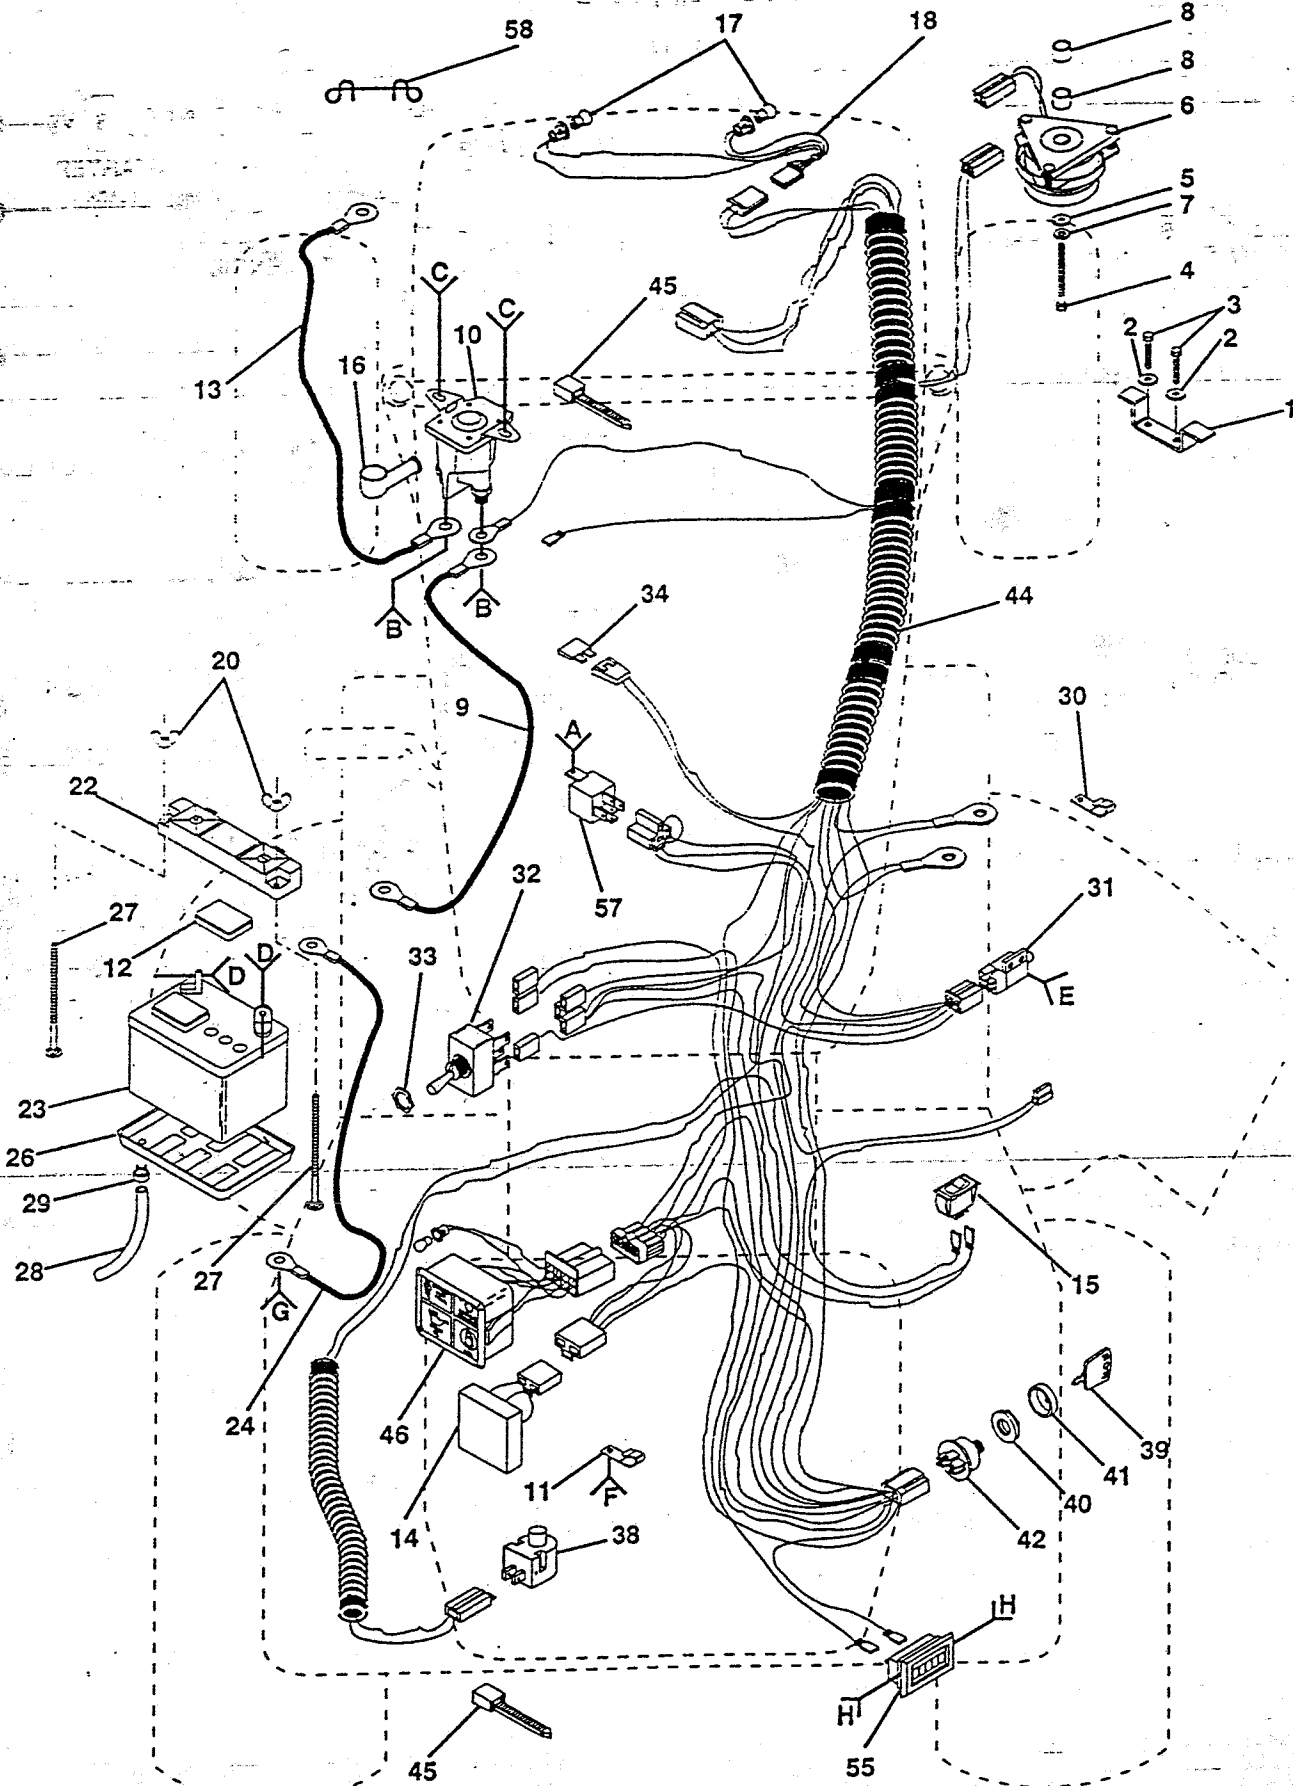

REPAIR PARTS

18 H.P. GARDEN TRACTOR - MODEL NUMBER YE1850D

SCHEMATIC

ELECTRICAL

REPAIR PARTS

18 H.P. GARDEN TRACTOR - MODEL NUMBER YE1850D

ELECTRICAL

KEY NO.	PART NO.	DESCRIPTION	KEY NO.	PART NO.	DESCRIPTION
1	110882X	Stop - Clutch	38	121305X	Switch, Seat
2	10040600	Washer- Lock, 3/8	39	122147X	Key.
3	74780612	Bolt-Hex 3/8 - 16 x 3/4	40	109788X	Nut - Ignition
4	71130724	Bolt-Hex 7/16 - 20 x 1 - 1/2 GR8	41	109787X	Bezel, Ignition
5	126197X	Washer	42	4406R	Switch - Ignition
6	109550X	Clutch - Electric	43	74641008	Screw-Slot-Pan HD 10-32x1/2
7	10040700	Washer - Lock 7/16	44	127647	Harness - Ignition
8	106367X	Spacer - Clutch	45	7192J	Cable Tie
9	4206J	Cable - Battery	46	109555X	Light Package
10	109081X	Solenoid	47	10090400	Lockwasher 1/4
11	4171R	Clip - Insulated	48	73350400	Nut, Hex Jam 1/4 - 20
12	121264X	Battery Caps	49	17190408	Screw - Hex Washer Hd. Cutting 1/4-20 x 1/2
13	129458X	Cable - Starter	50	74760412	* Bolt - Hex Hd. 1/4 - 20 x 3/4
14	127385X	Sensor, Low Voltage	51	19091016	Washer 9/32 x 5/8 x 16 Ga.
15	110712X	Switch - Light	52	10040400	* Lockwasher 1/4
16	719J	Cover - Terminal	53	73220400	* Nut-Hex 1/4-20
17	7662J	Bulb - Light	54	71031008	Screw- Hex Washer Hd. #10-32 x 1 - 1/2
18	127441X	Harness - Light Socket	55	110940X	Meter, Hour
20	123198X	Nut Wing 1/4 - 20	56	17011008	Screw, #10-24 x 1/2
22	102476X	Guard - Terminal	57	109748X	Assembly - Relay
23	121537X	Battery	58	121465X	Tie, Wire
24	4207J	Cable Ground	59	11050600	Lockwasher, Ext. Tooth 3/8
26	7603J	Tray - Battery	—	129527	Owners Manual (English)
27	72240460	Bolt - Carriage 1/4- 20 x 7- 1/2	—	129528	Owners Manual (French)
28	100541K	Tube- Plastic	—	101539X	Sheet-Insruction, Tractor 15° Slope (English)
29	109596X	Clamp- Hose	—	101572X	Sheet-Insruction, Tractor 15° Slope (French)
30	100207K	Clip			
31	109553X	Switch- Interlock			
32	126018X	Switch - P.T.O.			
33	4022J	Nut - Hex			
34	6347R	Fuse - 30 Amp			
35	73951000	Nut - Keps No. 10- 32			

* STANDARD HARDWARE -- PURCHASE LOCALLY