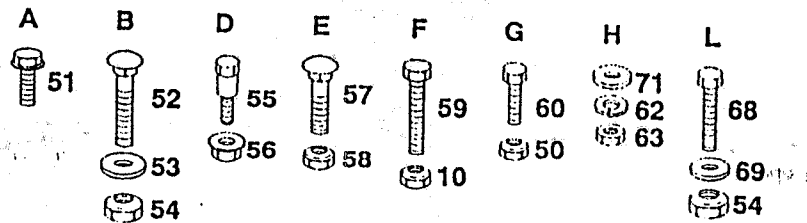

KEY NO.	PART NO.	DESCRIPTION
37	19292016	Washer 29/32 x 1-1/4 x 16 Ga.
38	19112410	Washer 11/32 x 1-1/2 x 10 Ga.
39	123934X	Scale, Height Indicator
40	10040500	Washer, lock
41	4939M	Retainer, Spring
42	105503X	Link, Lift, R.H.
43	124526X	Button, Plunger
44	121043X	Panel, Side, R.H.
45	109413X	Grip, Handle
46	122364X	Plunger-Lever, Lift
47	121002X	Lever Assembly, - Lift
48	121006X	Rod Assembly, - Lever
49	74780624	Bolt-Hex 3/8-16 x 1-1/2
50	73680400	Nut, Lock 1/4-20
51	17490608	Screw, Hex Washer Thd. 3/8 -16 x 1/2
52	72140508	Bolt - Carriage, 5/16-18 x 1
53	19111610	Washer 11/32 x 1 x 10 Ga.
54	73680500	Nut, Lock, 5/16-18
55	7901J	Bolt, Shoulder
56	73900400	Nut, Hex Flange 1/4-20
57	72140606	Bolt, Carriage 3/8-16 x 3/4
58	73930600	Nut - Centerlock 3/8-16
59	74760616	Bolt - Hex 3/8-16 x 1
60	74780408	Bolt, Hex 1/4-20 x 1/2
61	109458X	Strip, Foam
62	10090400	Washer, Lock 1/4
63	73220400	Nut, Hex 1/4-20
68	74760512	Bolt-Hex 5/16-18 x 3/4
69	19111216	Washer, 11/32 x 3/4 x 16 Ga.
70	10040600	Washer, Lock 3/8
71	19091216	Washer, 9/32 x 3/4 x 16 Ga.
72	74780516	Bolt, Hex 5/16-18 x 1
73	123935X	Hole, Plug
74	123933X394	Pointer, Height Indicator
75	120529X	Washer, Nylon

39

PHOTOGRAPHED BY THE NATIONAL ARCHIVES