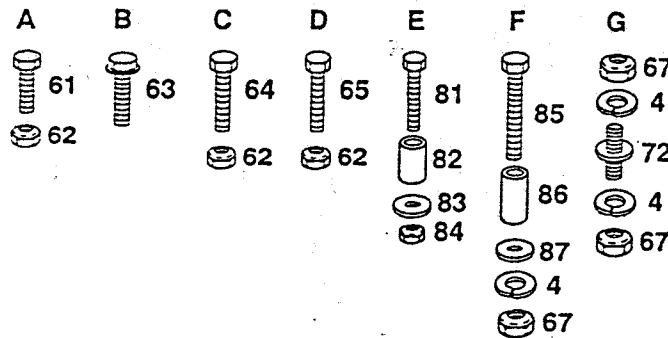

KEY NO.	PART NO.	DESCRIPTION	KEY NO.	PART NO.	DESCRIPTION
2	121584X	Insert - Steering Wheel	43	10041000	Washer, Lock 5/8
4	10040600	Washer - Lock 3/8	44	5298J	Tube, Pivot, Axle
5	19133808	Washer 13/32 x 2-3/8 x 8 Ga.	45	5297J	Axle Assembly, Front
6	121472X	Wheel, Steering	46	5292J	Bushing, Bellcrank
7	100711L	Adapter, Steering	48	5284J	Bracket, Axle
10	9038R	Bearing	49	19292016	Washer 29/32 x 1-1/4 x 16 Ga.
11	101274N	Support Assembly, Steering	56	121161X	Joint-Tie Rod - L.H thread
12	73680800	Nut, Lock 1/2-13	57	73700600	Nut Hex Jam 3/8-24 L.H.
13	19172610	Washer 17/32 x 1-5/8 x 10 Ga.	58	121162X	Rod-Tie
14	104239X	Bearing, Flanged	59	73360600	Nut Hex Jam 3/8-24
15	12000034	Klip Ring	60	121160X	Joint-Tie Rod-R H. Thread
16	6266H	Bearing, Thrust	61	74760612	Bolt Hex 3/8-16 x 3/4
17	5213J	Bracket, Frame Front	62	73680600	Nut- Lock 3/8-16
18	102439X	Bracket, Support, Steeri ng	63	17490612	Screw- Hex Washer Thd. Rolling 3/8-16 x 3/4
19	73610600	Nut, Hex 3/8-24	64	74780616	Bolt-Hex 3/8-16 x 1 Gr. 5
20	120424X	Sector Assembly	65	74760616	Bolt-Hex 3/8-16 x 1
21	74780880	Bolt - Hex 1/2-13 x 5 Gr. 5	67	73220600	Nut-Hex 3/8-16
22	104591X	Shaft, Steering	72	106615X	Pin Mounting, Idler Bracket
23	110497X	Link, Drag	73	121749X	Washer, 25/32 x 1-1/4 x 16 Ga.
24	121168X	Spindle, L.H.	76	121177X	Collar Weld Ass'y.
26	121159X	Rod, Tie (Inc. Key #56-60)	79	120199X	Tube
27	9040H	Bearing	80	121232X	Dust Cap Cover
28	106228X361	Rim Assembly - 8" Front	81	74930516	Bolt 5/16 x 1
29	106230X	Tire	82	102933X	Spacer
29A	8134H	Tube (not furnished with tractor)	83	19111416	Washer 11/32 x 3/4 x 16 Ga.
30	12000029	Klip Ring	84	73680500	Locknut 5/16 x 18
31	104757X	Cap, Hub, Front	85	74760636	Bolt 3/8-16 x 2-1/4
32	121748X	Washer 25/32 x 1-5/8 x 16 Ga.	86	100644K	Bushing, Handle Clutch
33	59192	Cap, Valve	87	19131413	Washer 13/32 x 3/4 x 13 Ga.
34	65139	Stem, Valve	88	677A451	Pulley, Idler
35	278H	Fitting, Grease	89	19133808	Washer 13/32 x 2-3/8 x 8 Ga.
36	121167X	Spindle, R.H.	90	120542X	Bracket, Idler
38	108137X	Bellcrank Assembly	91	7190J	Spring
39	74781044	Bolt-Hex 5/8-11 x 2-3/4 Gr. 5	92	74760632	Bolt 3/8-16 x 2
41	6855M	Fitting, Grease			
42	73221000	Nut, Hex 5/8-11