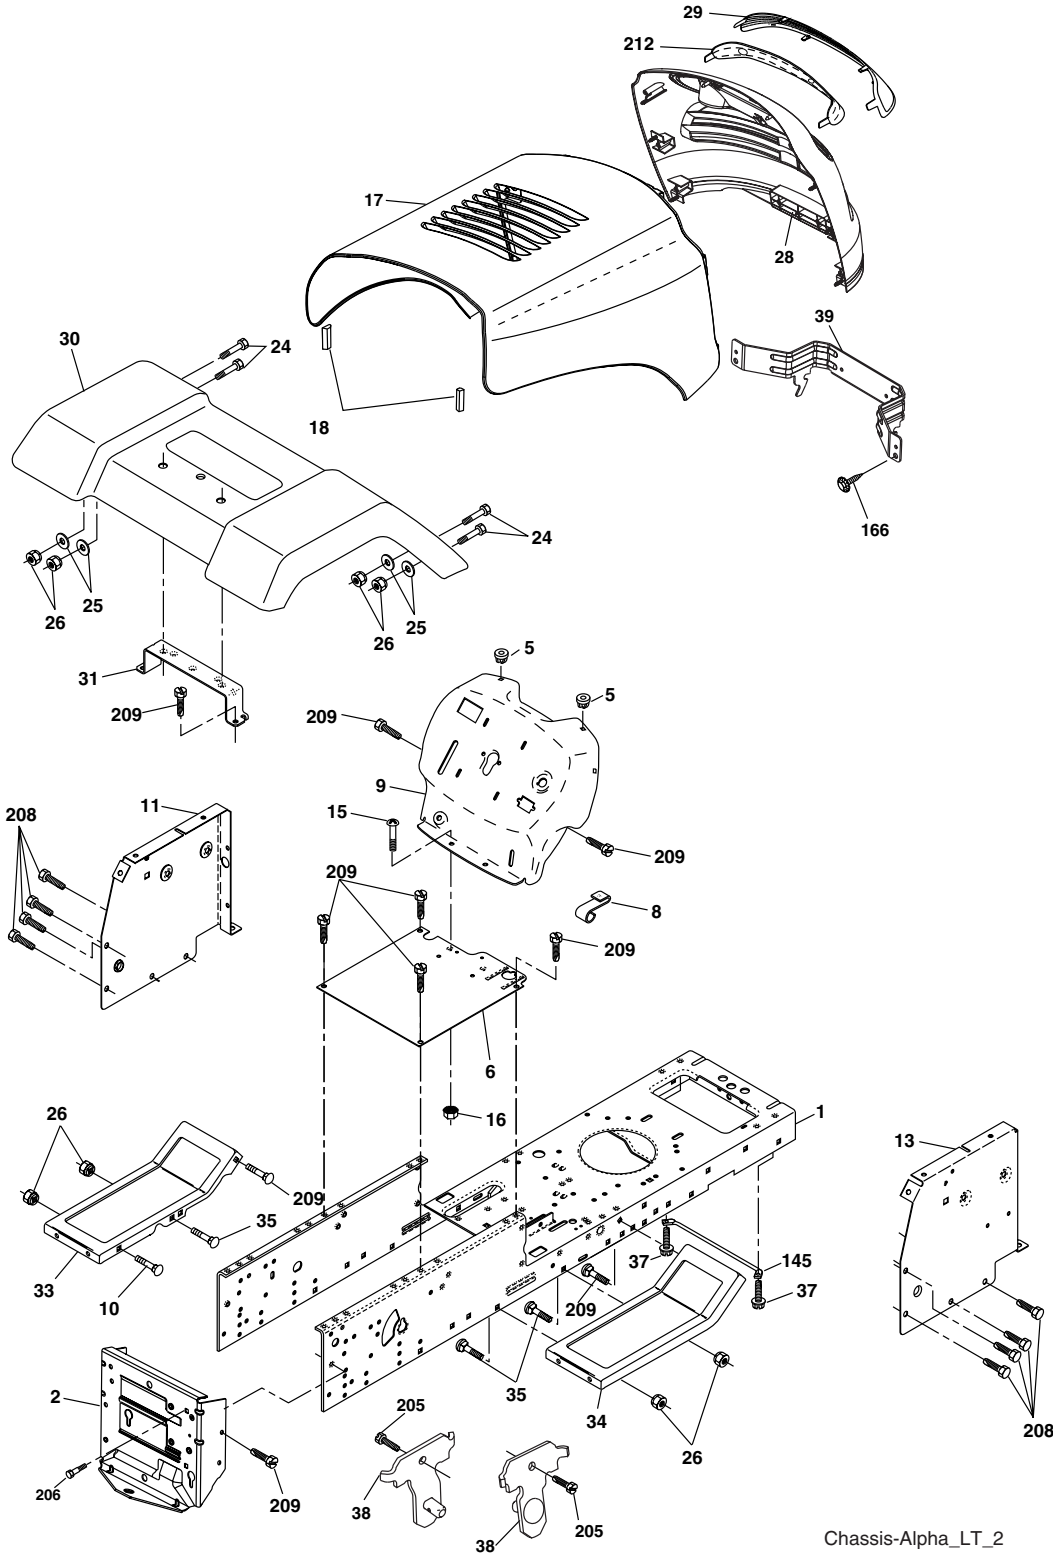

TRACTOR -- MODEL NUMBER RA13538A

CHASSIS AND ENCLOSURES

Chassis-Alpha_LT_2

TRACTOR -- MODEL NUMBER RA13538A
CHASSIS AND ENCLOSURES

KEY NO.	PART NO.	DESCRIPTION
1	174620	Chassis
2	176554	Drawbar, Stretch
5	155272	Bumper, Hood/Dash
6	174643X013	Saddle Silkscreen
8	155138	Clip Retainer Slide-On
9	168347X011	Dash
10	72140608	Bolt, Carriage 3/8-16 x 1
11	174996	Panel Dash LH
13	172105X010	Panel Silkscr Dash RH
15	74180512	Screw Mach TRHD 5/16-18 unc x 3/4
16	73510500	Nut Keps 5/16-18 unc
17	187559X505	Hood
18	184921	Bumper Hood
24	74780616	Bolt Fin Hex 3/8-16 unc x 1 Gr. 5
25	19131312	Washer 13/32 x 13/16 x 12 Ga.
26	73800600	Nut Lock Hex w/Ins 3/8-16 unc
28	187598	Grille/Lens Asm. (Includes key nos. 29 and 212)
29	187567X599	Lens Grille
30	169465X505	Fender
31	136619	Bracket Fender Repl 109873x
33	179716X505	Footrest Pnt LH
34	179717X505	Footrest Pnt RH
35	72110606	Bolt Rdhd Sht Sqnk 3/8-16 x 3/4
37	17490508	Screw Thdrol 5/16-18 x 1/2 TYT
38	175710	Bracket Asm. Pivot Mower
39	187568	Bracket Pivot
145	156524	Rod Pivot Chassis/Hood
166	171875	Screw HWHD Hi-Lo #13-16 x 5/8
205	17490608	Screw Thdrol 3/8-16 x 1/2
206	170165	Bolt Shoulder 5/16-18
208	17670608	Screw Thdrol 3/8-16 x 1/2
209	17000612	Screw Hex Wsh Thdrol 3/8-16
212	187569	Insert Lens Reflect
---	5479J	Plug Button Blk 359 Dia Choke

NOTE: All component dimensions given in U. S. inches 1 inch = 25.4 mm