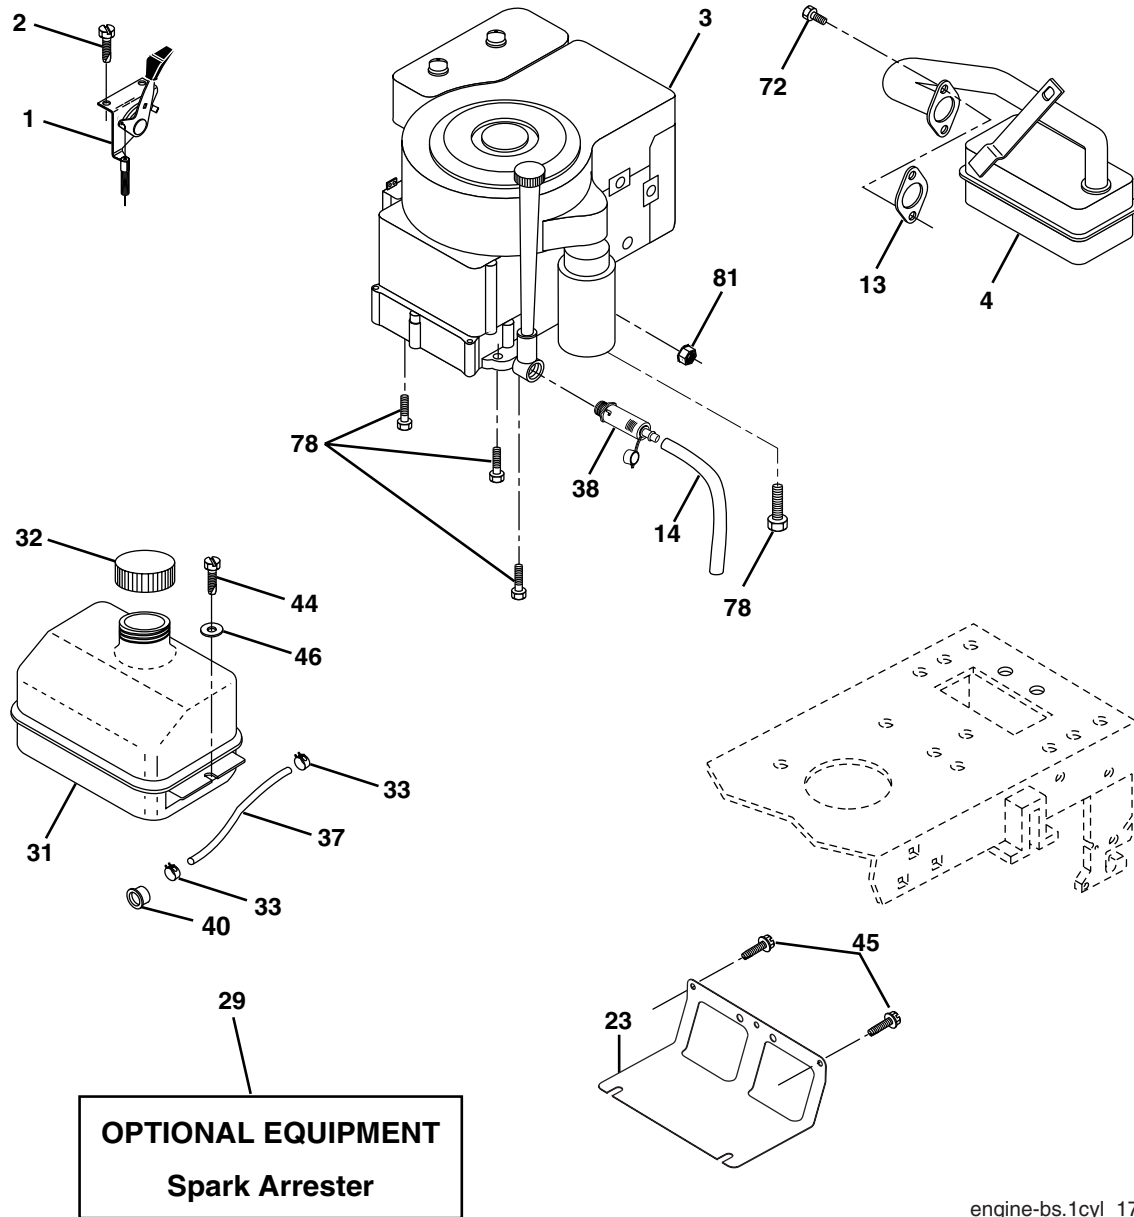

TRACTOR -- MODEL NUMBER RA13538A

ENGINE

OPTIONAL EQUIPMENT
Spark Arrester

engine-bs.1cyl_17

KEY PART NO.	PART NO.	DESCRIPTION
1	170551	Control Throttle/Choke Flag
2	17720408	Screw Hex Thd Cut 1/4-20 x 1/2
3	-----	Engine, B&S 282H07 (Order parts from engine manufacturer)
4	137352	Muffler Exhaust B&S
13	165291	Gasket Eng 1 313 Id Tin Plated
14	148456	Tube Drain Oil Easy
23	169837	Shield BRN/DBR Guard
29	137180	Kit Spark Arrestor (Flat Scrn)
31	184900	Tank Fuel Front
32	140527	Cap Asm Fuel
33	123487X	Clamp Hose
37	137040	Line Fuel 20"
38	181654	Plug Drain Oil
40	124028X	Bushing Snap Nyl Blk Fuel Line

KEY PART NO.	PART NO.	DESCRIPTION
44	17670412	Screw Thdrol 1/4-20 x 3/4
45	17000612	Screw Hex Wsh Thdrol 3/8-16
46	19091416	Washer 9/32 x 7/8 x 16 Ga.
72	183906	Screw Socket Head 5/16-18 x 1
78	17060620	Screw 3/8-16 x 1-1/4
81	73510400	Nut Keps Hex 1/4-20 unc

NOTE: All component dimensions given in U.S. inches
1 inch = 25.4 mm
For engine service and replacement parts, call the toll free number for your engine manufacturer listed below:

Briggs & Stratton	1-800-233-3723
Kohler Co.	1-800-544-2444
Tecumseh Products	1-800-558-5402
Honda Engines	1-800-426-7701
Kawasaki	1-800-460-5688