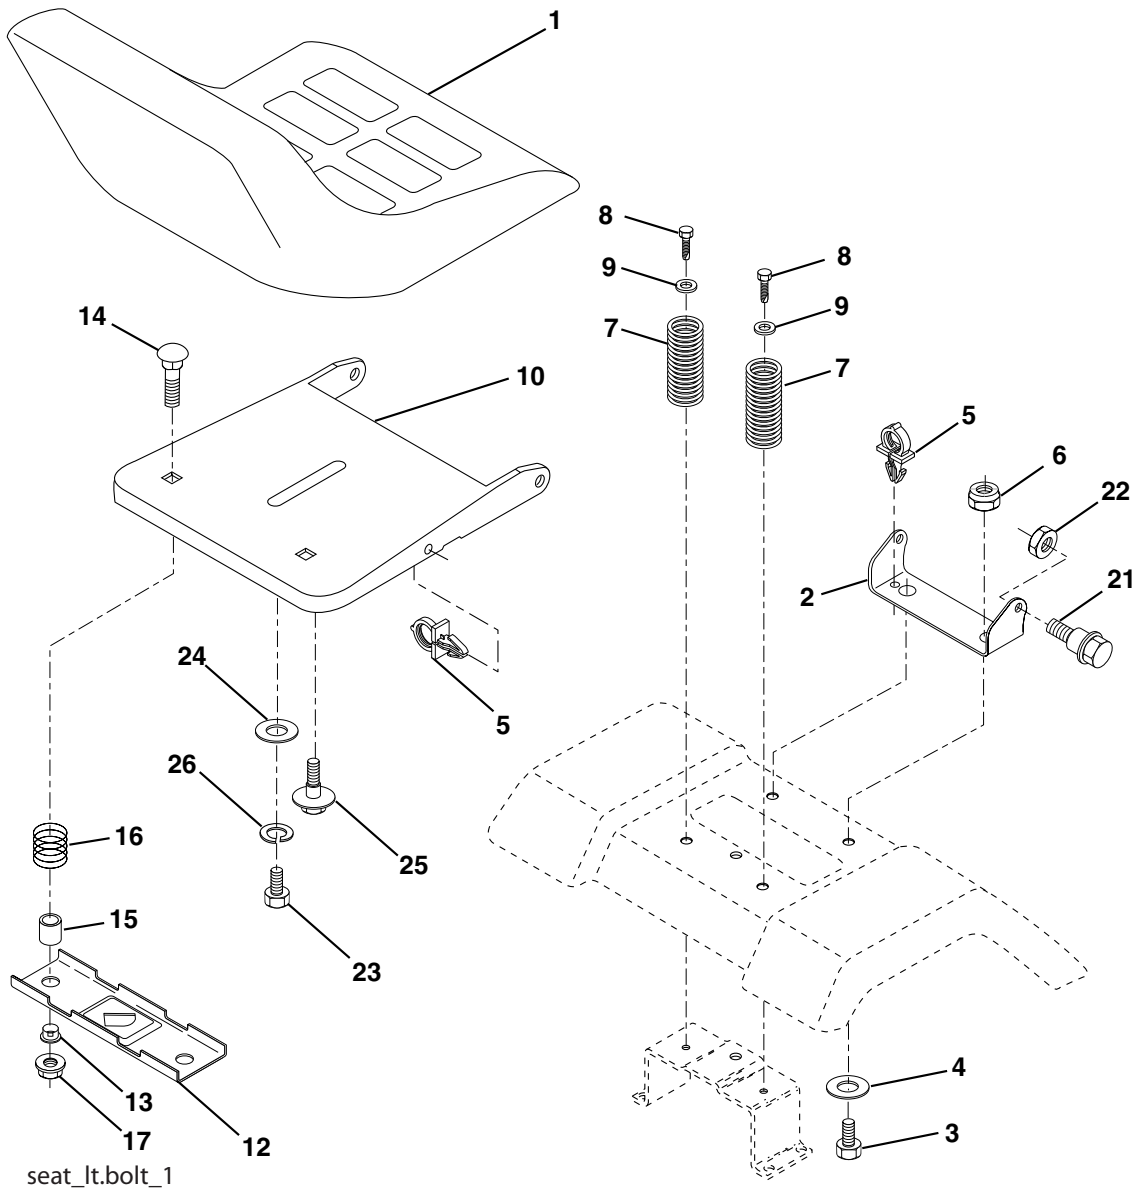

TRACTOR -- MODEL NUMBER RA13538A

SEAT ASSEMBLY

KEY PART NO.	PART NO.	DESCRIPTION
1	175389	Seat
2	140551	Bracket Seat Pivot
3	71110616	Bolt Hex 3/8 - 16 x 1
4	19131610	Washer 13/32 x 1 x 10 Ga.
5	145006	Clip Push-In Hinged
6	73800600	Nut Lock Hex w/Ins 3/8 - 16
7	124181X	Spring Seat Cprsn 2 250 Blk Zi
8	17000616	Screw 3/8-16 x 1.5
9	19131614	Washer 13/32 x 1 x 14 Ga.
10	182493	Pan Pnt Seat (Blk)
12	121246X	Bracket Pnt Mounting Switch
13	121248X	Bushing Snap Blk Nyl

KEY PART NO.	PART NO.	DESCRIPTION
14	72050412	Bolt Rdhd Sht Nk 1/4 - 20 x 1-1/2
15	134300	Spacer Split .28 x .96
16	121250X	Spring Cprsn
17	123976X	Nut Lock 1/4 Lge Flg
21	171852	Bolt Shoulder 5/16-18 unc-2A
22	73800500	Nut Lock Hex w/Ins 5/16 - 18
23	71110814	Bolt Hex
24	19171912	Washer 1/4 Lge Flg
25	127018X	Bolt Shoulder 5/16-18 x .62
26	10040800	Washer Lock Hvy Hlcl Spr 1/2

NOTE: All component dimensions given in U. S. inches 1 inch = 25.4 mm