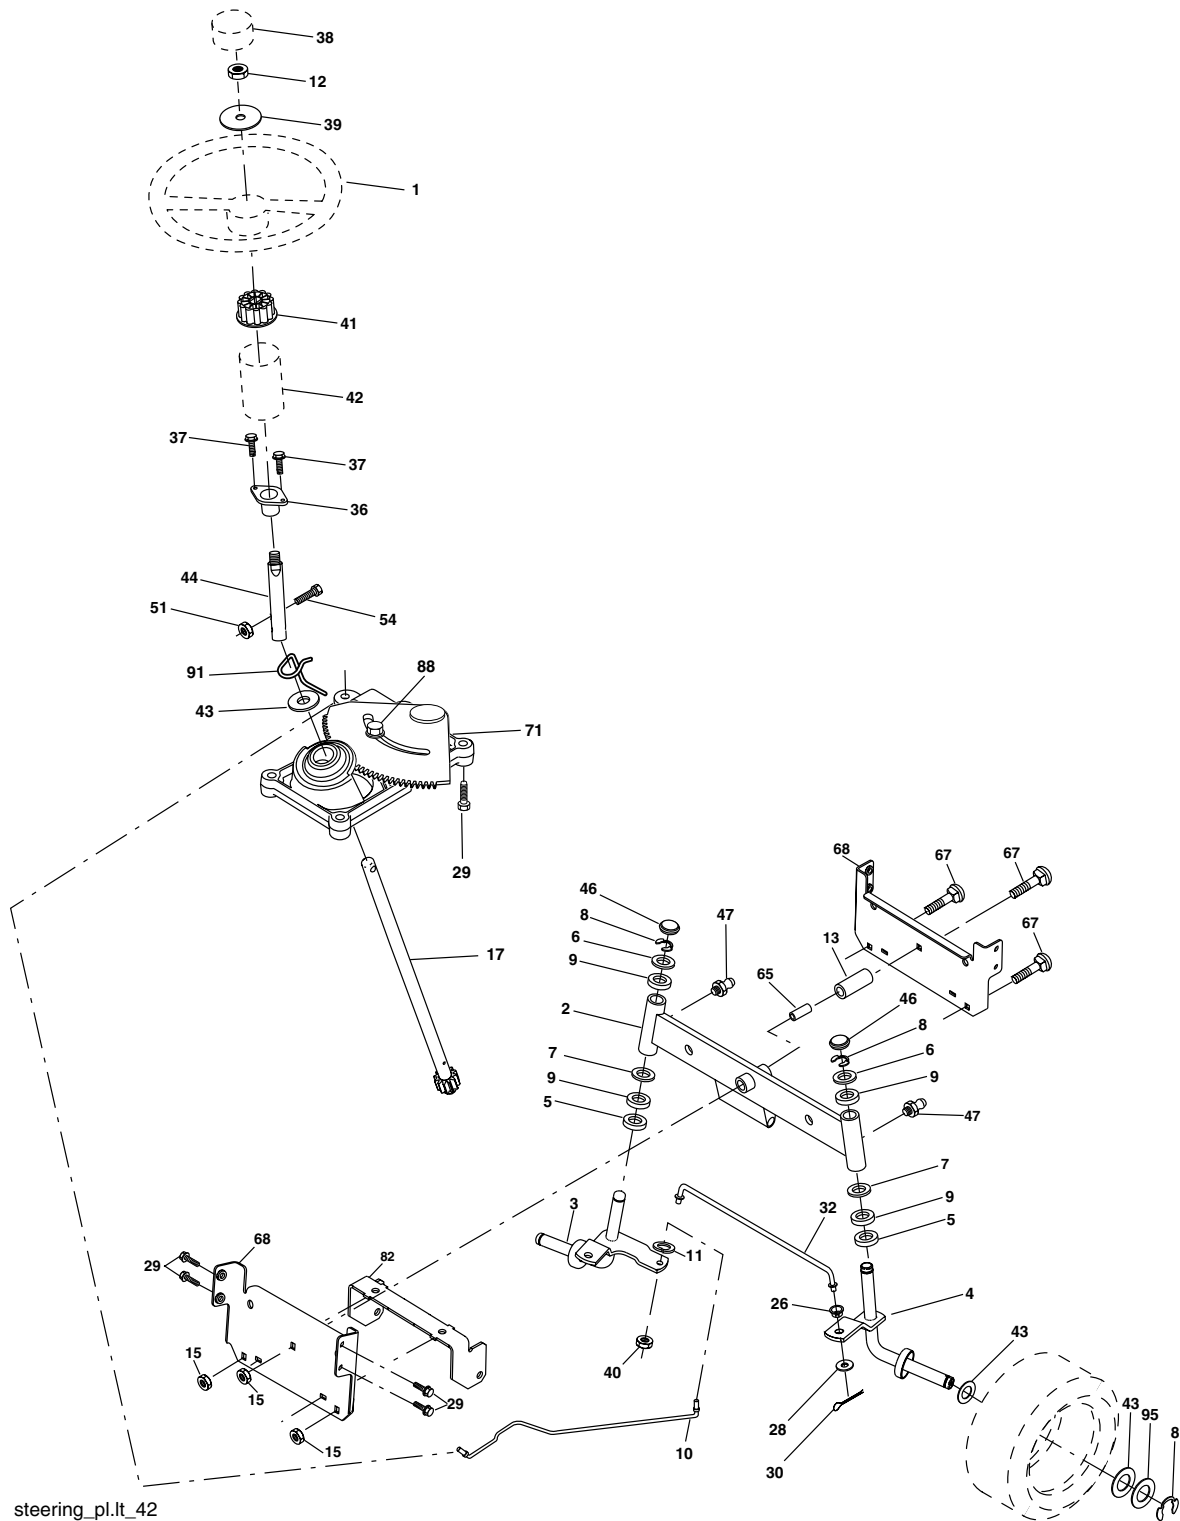

TRACTOR -- MODEL NUMBER RA13538A

STEERING

steering_pl.it_42

TRACTOR -- MODEL NUMBER RA13538A

STEERING

KEY NO.	PART NO.	DESCRIPTION
1	140044X428	Wheel Steering
2	175131	Axle Asm
3	169840	Spindle Asm LH
4	169839	Spindle Asm RH
5	6266H	Bearing Race Thrust Harden
6	121748X	Washer 25/32 x 1-5/8 x 16 Ga.
7	19272016	Washer 27/32 x 1-1/4 x 16 Ga.
8	12000029	Ring Klip #t5304-75
9	3366R	Bearing Col Strg Blk
10	175121	Link Drag
11	10040600	Washer Lock Hvy Hlcl Spr 3/8
12	73940800	Nut Hex Jam Toplock 1/2-20
13	136518	Spacer earing Axle Front
15	145212	Hexflange Lock
17	180641	Shaft Asm Strg
26	126847X	Bushing Link Drag Blk LR
28	19131416	Washer 13/32 x 7/8 x 16 Ga.
29	17000612	Screw 3/8-16 x 3/4
30	76020412	Pin Cotter 1/8 x 3/4 Cad
32	130465	Rod Tie Wire Form 19 75 Mech
36	155099	Bushing Strg 5/8 Id Dash
37	152927	Screw
38	140045X428	Cap Wheel Steer Ayp
39	19183812	Washer 9/16 x 2-3/8
40	73540600	Nut Crownlock 3/8-24
41	186737	Adaptor Wheel Strg
42	145054X428	Boot Dash Mtl Steering Blk
43	121749X	Washer 25/32 x 1 1/4 x 16 Ga.
44	180640	Extension Steering
46	121232X	Cap Spindle Fr Top Blk
47	183226	Fitting Grease
51	73540400	Nut 1/4-28
54	71130420	Bolt Hex 1/4-28 x 1-1/4
65	160367	Spacer Brace Axle
67	72110618	Bolt RDHD SQNK 3/8-16 x 2 1/4
68	169827	Brace Axle
71	175146	Steering Asm.
82	169835	Bracket Susp Chassis Front
88	175118	Bolt Shoulder 7/16-20
91	175553	Clip Steering
95	188967	Washer Harden .793 x 1.637 x 060

NOTE: All component dimensions given in U. S. inches
1 inch = 25.4 mm