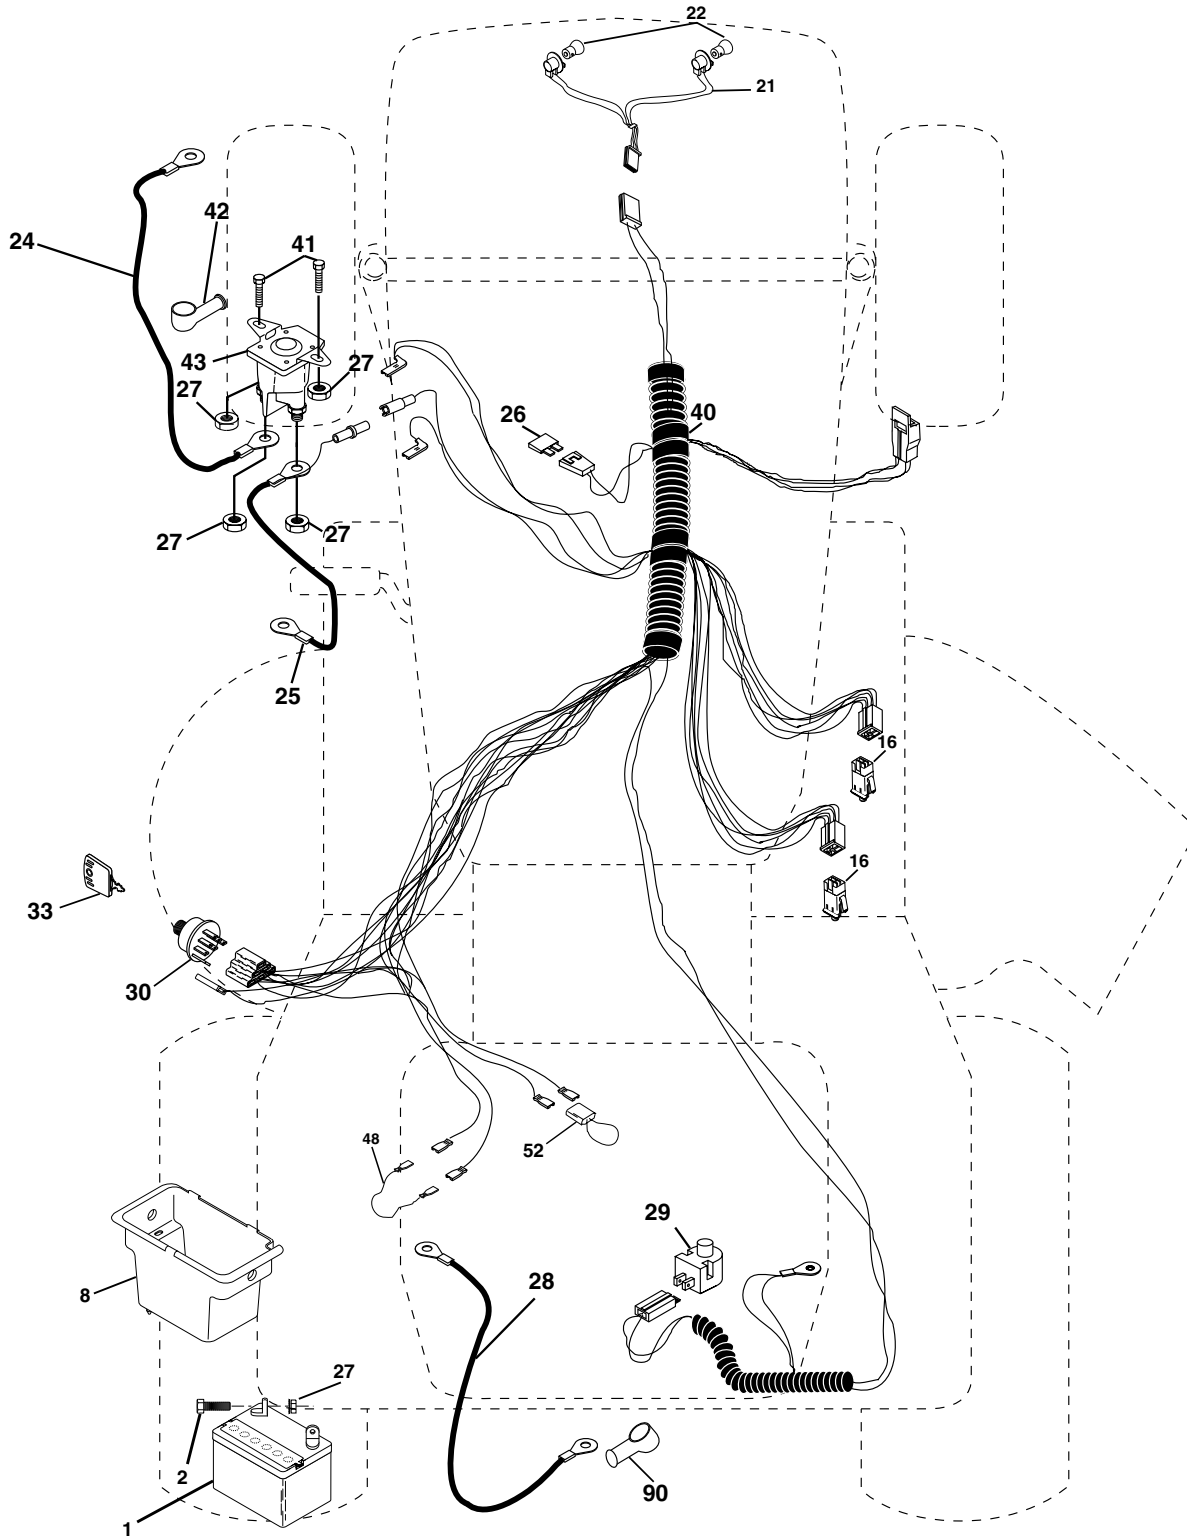

TRACTOR -- MODEL NUMBER RA13538A

SCHEMATIC

REPAIR PARTS

TRACTOR -- MODEL NUMBER RA13538A

ELECTRICAL

ELECTRICAL

TRACTOR -- MODEL NUMBER RA13538A

KEY NO.	PART NO.	DESCRIPTION
1	163465	Battery
2	74760412	Bolt Hex Hd 1/4-20 unc x 3/4
8	176689	Box Battery
16	176138	Switch Interlock
21	175688	Harness Asm Light W/4152j
22	4152J	Bulb Light #1156
24	4799J	Cable Battery 6 Ga. 11" red
25	146147	Cable Battery
26	175158	Fuse 20 AMP
27	73510400	Nut Keps Hex 1/4-20 unc
28	4207J	Cable Ground 6 Ga. 12" black
29	121305X	Switch Plunger Nc Gray
30	175566	Switch Ign
33	140401	Key Ign
40	179720	Harness Ign
41	71110408	Bolt Blk Fin Hex 1/4-20
42	131563	Cover Terminal Red
43	178861	Solenoid
48	140844	Adapter Ammeter
52	141940	Protection Wire Loop
90	180449	Cover Terminal Battery

KEY PART NO.	PART NO.	DESCRIPTION
44	17670412	Screw Thdrol 1/4-20 x 3/4
45	17000612	Screw Hex Wsh Thdrol 3/8-16
46	19091416	Washer 9/32 x 7/8 x 16 Ga.
72	183906	Screw Socket Head 5/16-18 x 1
78	17060620	Screw 3/8-16 x 1-1/4
81	73510400	Nut Keps Hex 1/4-20 unc