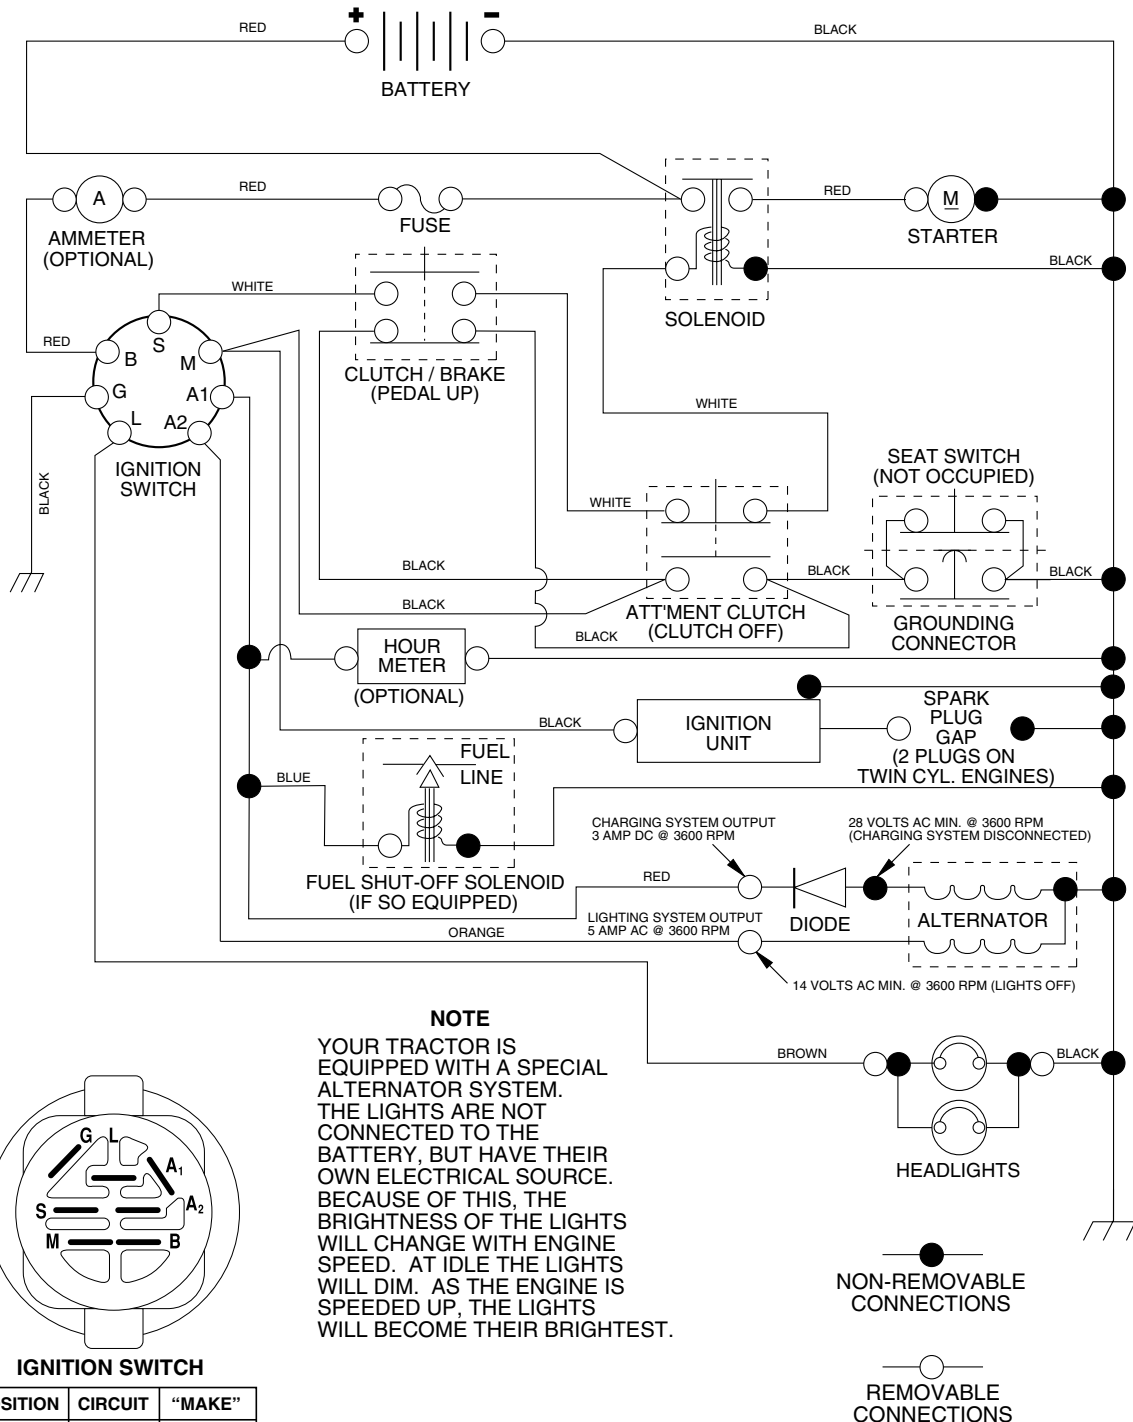

TRACTOR -- MODEL NUMBER RA13538A

SCHEMATIC

REPAIR PARTS

TRACTOR -- MODEL NUMBER RA13538A

ELECTRICAL

ELECTRICAL

TRACTOR -- MODEL NUMBER RA13538A

KEY NO.	PART NO.	DESCRIPTION
1	163465	Battery
2	74760412	Bolt Hex Hd 1/4-20 unc x 3/4
8	176689	Box Battery
16	176138	Switch Interlock
21	175688	Harness Asm Light W/4152j
22	4152J	Bulb Light #1156
24	4799J	Cable Battery 6 Ga. 11" red
25	146147	Cable Battery
26	175158	Fuse 20 AMP
27	73510400	Nut Keps Hex 1/4-20 unc
28	4207J	Cable Ground 6 Ga. 12" black
29	121305X	Switch Plunger Nc Gray
30	175566	Switch Ign
33	140401	Key Ign
40	179720	Harness Ign
41	71110408	Bolt Blk Fin Hex 1/4-20
42	131563	Cover Terminal Red
43	178861	Solenoid
48	140844	Adapter Ammeter
52	141940	Protection Wire Loop
90	180449	Cover Terminal Battery

NOTE: All component dimensions given in U. S. inches
1 inch = 25.4 mm

TRACTOR -- MODEL NUMBER RA13538A

ENGINE

OPTIONAL EQUIPMENT
Spark Arrester

engine-bs.1cyl_17

KEY PART NO.	PART NO.	DESCRIPTION
1	170551	Control Throttle/Choke Flag
2	17720408	Screw Hex Thd Cut 1/4-20 x 1/2
3	-----	Engine, B&S 282H07 (Order parts from engine manufacturer)
4	137352	Muffler Exhaust B&S
13	165291	Gasket Eng 1 313 Id Tin Plated
14	148456	Tube Drain Oil Easy
23	169837	Shield BRN/DBR Guard
29	137180	Kit Spark Arrestor (Flat Scrn)
31	184900	Tank Fuel Front
32	140527	Cap Asm Fuel
33	123487X	Clamp Hose
37	137040	Line Fuel 20"
38	181654	Plug Drain Oil
40	124028X	Bushing Snap Nyl Blk Fuel Line