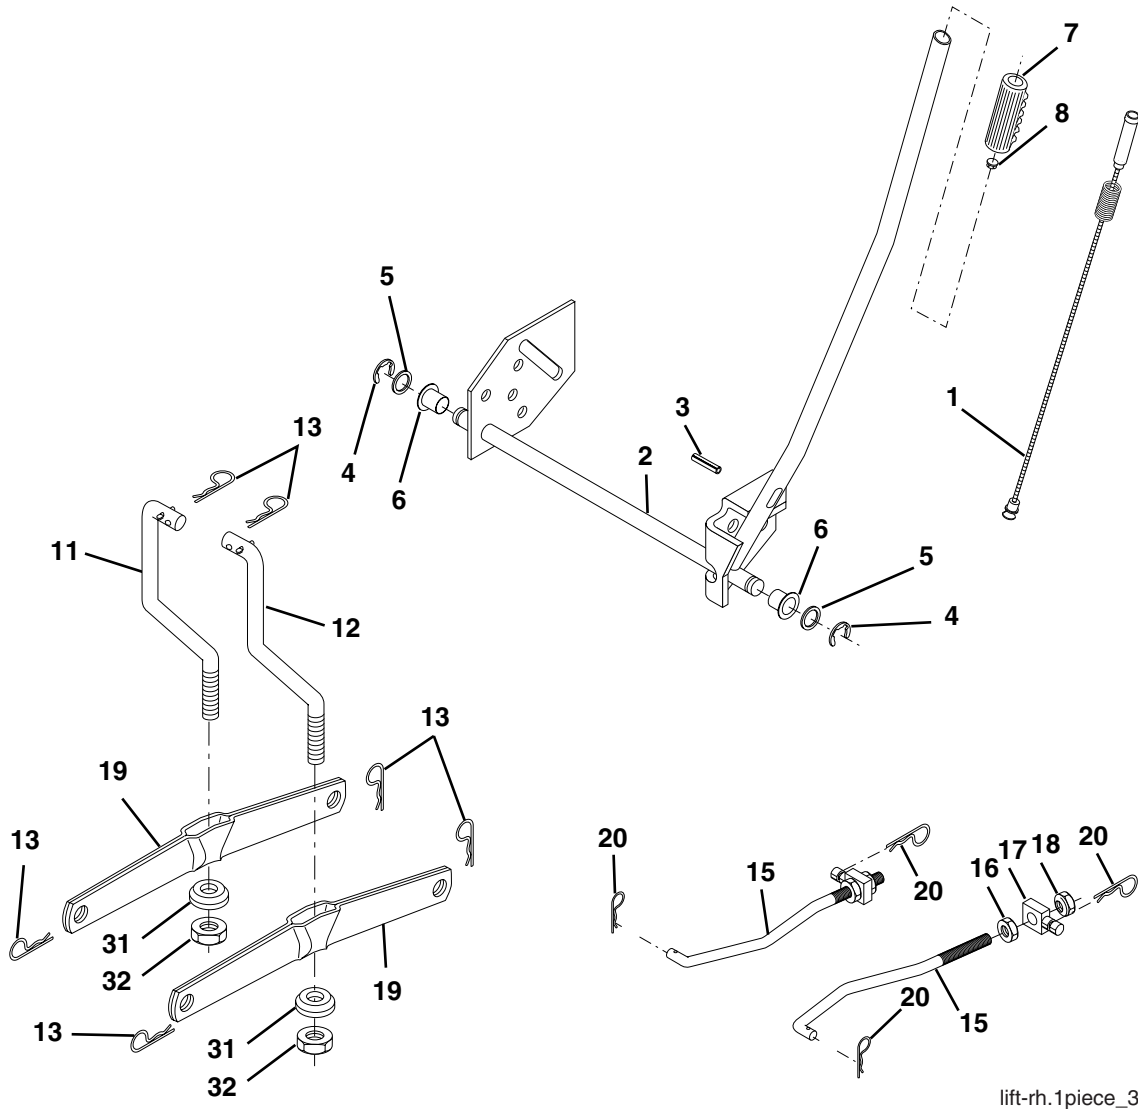

NOTE: All component dimensions given in U. S. inches 1 inch = 25.4 mm

TRACTOR -- MODEL NUMBER RA13538A

DECALS

KEY PART NO. NO.

KEY PART NO.	NO.	DESCRIPTION
1	181249	Decal, Clutch/Brake
2	191133	Decal, Chassis
3	184844	Decal, Engine HP
4	146902	Decal, Steering
6	157141	Decal, Fender Danger English
7	191125	Decal, Hood RH
8	191126	Decal, Hood LH

WHEELS AND TIRES

NO. NO. DESCRIPTION

1	59192	Cap, Tire valve
2	65139	Stem, Valve
3	106222X	Tire, Front
4	59904	Tube, Front (Service item only)
5	106732X624	Rim assembly, 6" front
6	278H	Fitting, Grease (Front wheel only)
7	9040H	Bearing, Flange (Front wheel only)
8	106108X624	Rim assembly, 8" rear
9	106268X	Tire, Rear
10	7152J	Tube, Rear (Service item only)
11	104757X428	Cap, Hub Axle
--	144334	Sealant, Tire (10 oz. Tube)

NOTE: All component dimensions given in U. S. inches 1 inch = 25.4 mm

TRACTOR -- MODEL NUMBER RA13538A

LIFT ASSEMBLY

lift-rh.1piece_3

KEY PART NO.	PART NO.	DESCRIPTION
1	159460	Wire Asm Inner/Sprg w/plunger
2	159471	Shaft Asm Lift RH
3	105767X	Pin Groove 1 500 Zinc
4	12000002	E Ring #5133-62
5	19211621	Washer 21/32 x 1 x 21 Ga.
6	120183X	Bearing Nylon Blk 629 Id
7	109413X	Grip Handle Bicycle Matte Blk
8	124526X	Button Plunger Black
11	139865	Link Lift LH Fixed Length
12	139866	Link Lift RH Fixed Length
13	4939M	Retainer Spring

KEY PART NO.	PART NO.	DESCRIPTION
15	173288	Link Front
16	73350800	Nut Jam Hex 1/2-13 unc
17	175689	Trunnion
18	73800800	Nut Lockw/Wsh 1/2-13 unc
19	139868	Arm Suspension Rear
20	163552	Retainer, Spring
31	169865	Bearing Pvt Lift
32	73540600	Nut Crownlock 3/8-24