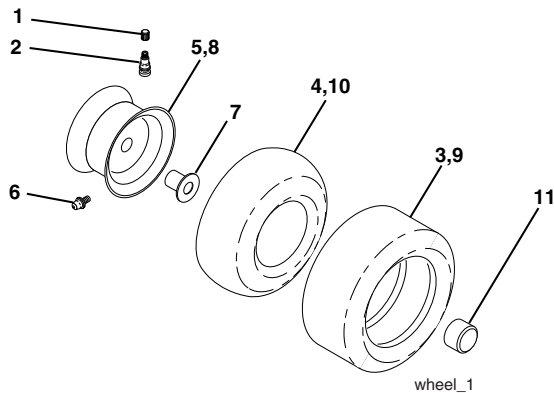

KEY PART NO.	PART NO.	DESCRIPTION
14	72050412	Bolt Rdhd Sht Nk 1/4 - 20 x 1-1/2
15	134300	Spacer Split .28 x .96
16	121250X	Spring Cprsn
17	123976X	Nut Lock 1/4 Lge Flg
21	171852	Bolt Shoulder 5/16-18 unc-2A
22	73800500	Nut Lock Hex w/Ins 5/16 - 18
23	71110814	Bolt Hex
24	19171912	Washer 1/4 Lge Flg
25	127018X	Bolt Shoulder 5/16-18 x .62
26	10040800	Washer Lock Hvy Hlcl Spr 1/2

NOTE: All component dimensions given in U. S. inches 1 inch = 25.4 mm

TRACTOR -- MODEL NUMBER RA13538A

DECALS

KEY PART NO. NO.

KEY PART NO.	NO.	DESCRIPTION
1	181249	Decal, Clutch/Brake
2	191133	Decal, Chassis
3	184844	Decal, Engine HP
4	146902	Decal, Steering
6	157141	Decal, Fender Danger English
7	191125	Decal, Hood RH
8	191126	Decal, Hood LH

WHEELS AND TIRES

NO. NO. DESCRIPTION

1	59192	Cap, Tire valve
2	65139	Stem, Valve
3	106222X	Tire, Front
4	59904	Tube, Front (Service item only)
5	106732X624	Rim assembly, 6" front
6	278H	Fitting, Grease (Front wheel only)
7	9040H	Bearing, Flange (Front wheel only)
8	106108X624	Rim assembly, 8" rear
9	106268X	Tire, Rear
10	7152J	Tube, Rear (Service item only)
11	104757X428	Cap, Hub Axle
--	144334	Sealant, Tire (10 oz. Tube)

NOTE: All component dimensions given in U. S. inches 1 inch = 25.4 mm

TRACTOR -- MODEL NUMBER RA13538A

LIFT ASSEMBLY

lift-rh.1piece_3

KEY PART NO.	PART NO.	DESCRIPTION
1	159460	Wire Asm Inner/Sprg w/plunger
2	159471	Shaft Asm Lift RH
3	105767X	Pin Groove 1 500 Zinc
4	12000002	E Ring #5133-62
5	19211621	Washer 21/32 x 1 x 21 Ga.
6	120183X	Bearing Nylon Blk 629 Id
7	109413X	Grip Handle Bicycle Matte Blk
8	124526X	Button Plunger Black
11	139865	Link Lift LH Fixed Length
12	139866	Link Lift RH Fixed Length
13	4939M	Retainer Spring