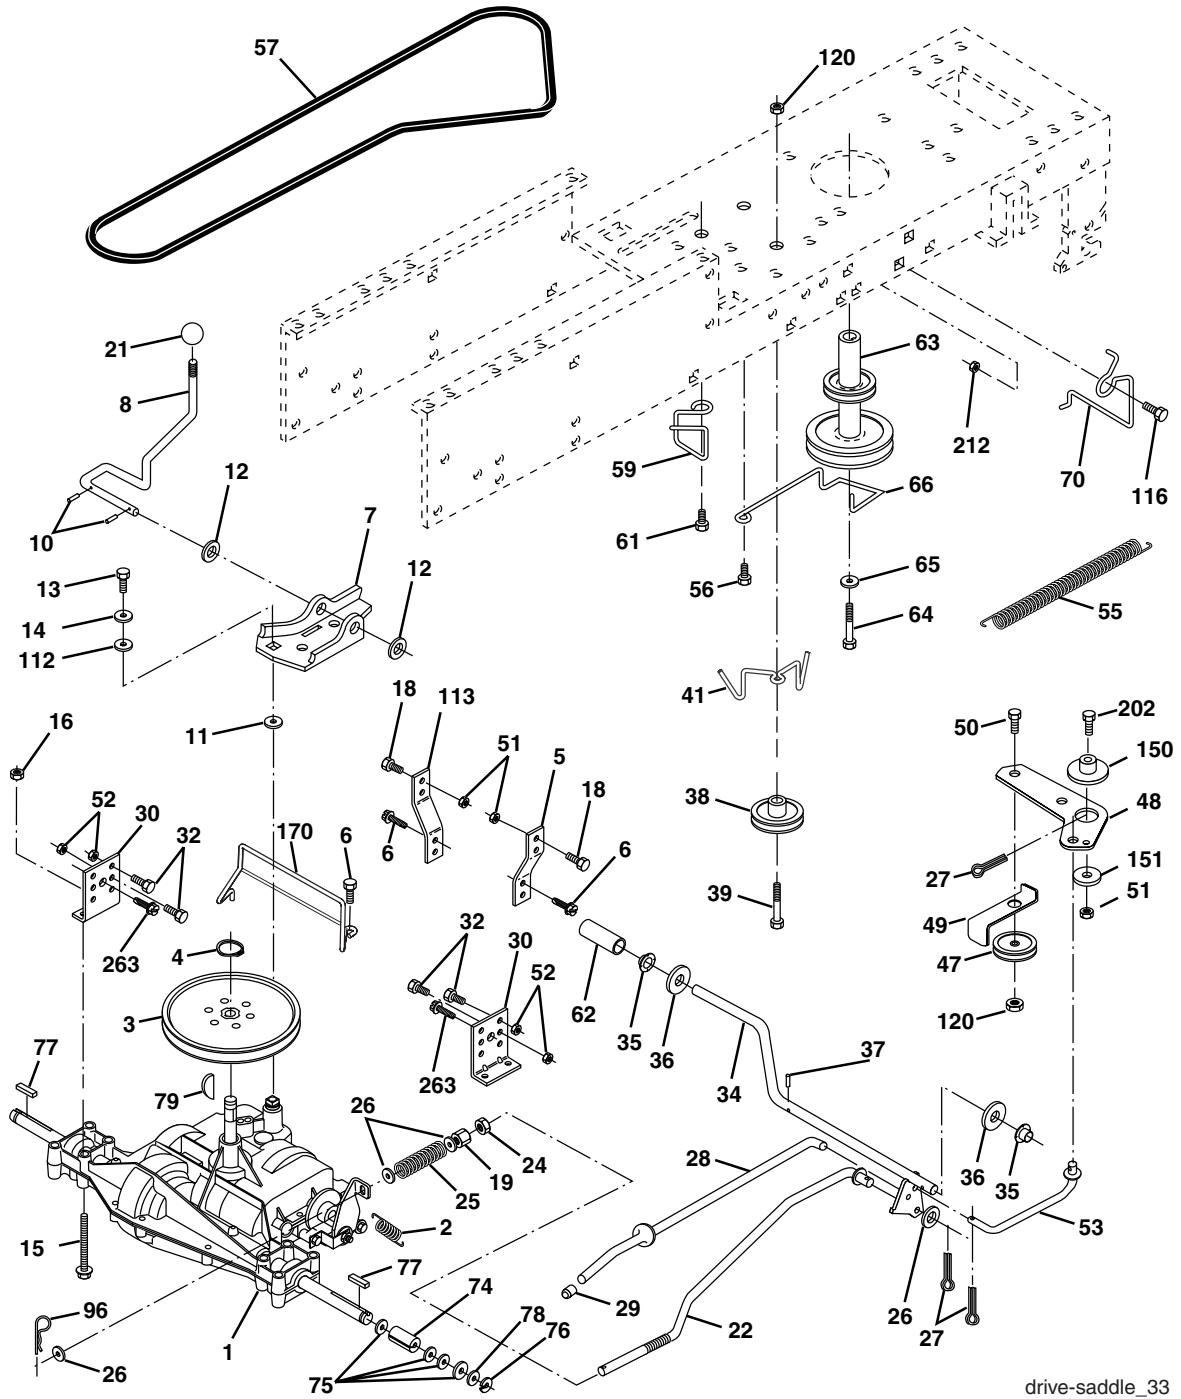

TRACTOR -- MODEL NUMBER RA13538A

GROUND DRIVE

drive-saddle_33

TRACTOR -- MODEL NUMBER RA13538A

GROUND DRIVE

KEY PART NO. NO.	DESCRIPTION	KEY PART NO. NO.	DESCRIPTION
1	----- Transaxle Peerless Model 205-544C (Order parts from transaxle manufacturer)	48	154407 Bellcrank Clutch Grnd Drv STL
2	146682 Spring Return Brake	49	123205X Retainer Belt Style Spring
3	123666X Pulley Transaxle 18"tires	50	72110612 Bolt Carr Sh 3/8-16 x 1-1/2 Gr. 5
4	12000028 Ring Retainer # 5100-62	51	73680600 Nut Crownlock 3/8-16 unc
5	121520X Strap Torque 30 Degrees RH	52	73680500 Nut Crownlock 5/16-18 unc
6	17000512 Screw 5/16-18 x 3/4	53	105710X Link Clutch 7 66
7	162240 Plate Rod Shift T/a	55	105709X Spring Return Clutch 6 75
8	131679 Rod Shifter Blk	56	17060620 Screw 3/8-16 x 1-1/4
10	76020416 Pin Cotter 1/8 x 1 Cad	57	130801 V-Belt Ground Drive 95
11	105701X Washer Plate Shf 388 Sq Hole	59	169691 Keeper Belt Chassis Span Ctr
12	19151216 Washer 15/32 x 3/4 x 16 Ga.	61	17120614 Screw 3/8-16 x .875
13	74550412 Bolt 1/4-28 unf Gr. 8 w/Patch	62	8883R Cover Pedal Blk Round
14	10040400 Washer Lock Hvy Helical 1/4	63	175410 Engine Pulley LT/YT
15	74490544 Bolt Hex Flg.Hd. 5/16-18 x Gr.5	64	173937 Bolt Hex
16	73800500 Nut Lock Hex W/Ins 5/16-18 unc	65	10040700 7/16-20 x 4 Gr. 5-1.5 Thr
18	74780616 Bolt Fin Hex 3/8-16 unc x 1 Gr. 5	66	154778 Washer Lock Hvy Hlcl Spr 7/16
19	73800600 Nut lock Hex w/Ins 3/8-16 unc	70	134683 Keeper Belt Engine
21	106933X Knob Rd 1/2-13 Plstc Thds Blk	74	137057 Guide Belt Mower Drive RH
22	130804 Rod Brake LT	75	121749X Spacer Axle
24	73350600 Nut Hex Jam 3/8-16 unc	76	12000001 Washer 25/32 x 1 1/4 x 16 Ga.
25	106888X Spring Rod Brake 2 00 Zinc	77	123583X E-ring #5133-75
26	19131316 Washer 13/32 x 13/16 x 16 Ga.	78	121748X Key Square 2 0 x 1845/ 1865
27	76020412 Pin Cotter 1/8 x 3/4 Cad	79	2228M Washer 25/32 x 1-5/8 x 16 Ga.
28	175765 Rod Brake Parking LT/YT	96	4497H Key Woodruff
29	71673 Cap Brake Parking Black	112	19091210 Retainer Spring 1"
30	174973 Bracket Transmission	113	127285X Washer 9/32 x 3/4 x 10 Ga.
32	74760512 Bolt Fin Hex 5/16-18 x 3/4	116	72140608 Strap Torque 90 Degrees LH
34	175578 Shaft Asm Pedal Foot Nibbed	118	72140608 Bolt Rdhd Sq Neck 3/8-16 x 1
35	120183X Bearing Nylon Blk 629 Id	120	73900600 Nut Lock Flg 3/8-16
36	19211616 Washer 21/32 x 1 x 16 Ga.	150	175456 Spacer Retainer Lt
37	1572H Pin Roll 3/16 X 1"	151	19133210 Washer 13/32 x 2 x 10 Ga.
38	179114 Pulley Composite Flat	170	187414 Keeper, Belt Transaxle
39	72110622 Bolt RDHD 3/8-16 unc x 2-3/4 Gr.5	202	72110614 Bolt Carr Sh 3/8-16 x 1-3/4 Gr.5
41	175556 Keeper Belt Idler	212	145212 Nut Hex Flg Lock
47	127783 Pulley Idler V Groove Plastic	263	17000612 Screw 3/8-16 x 3/4

NOTE: All component dimensions given in U. S.
inches 1 inch = 25.4 mm