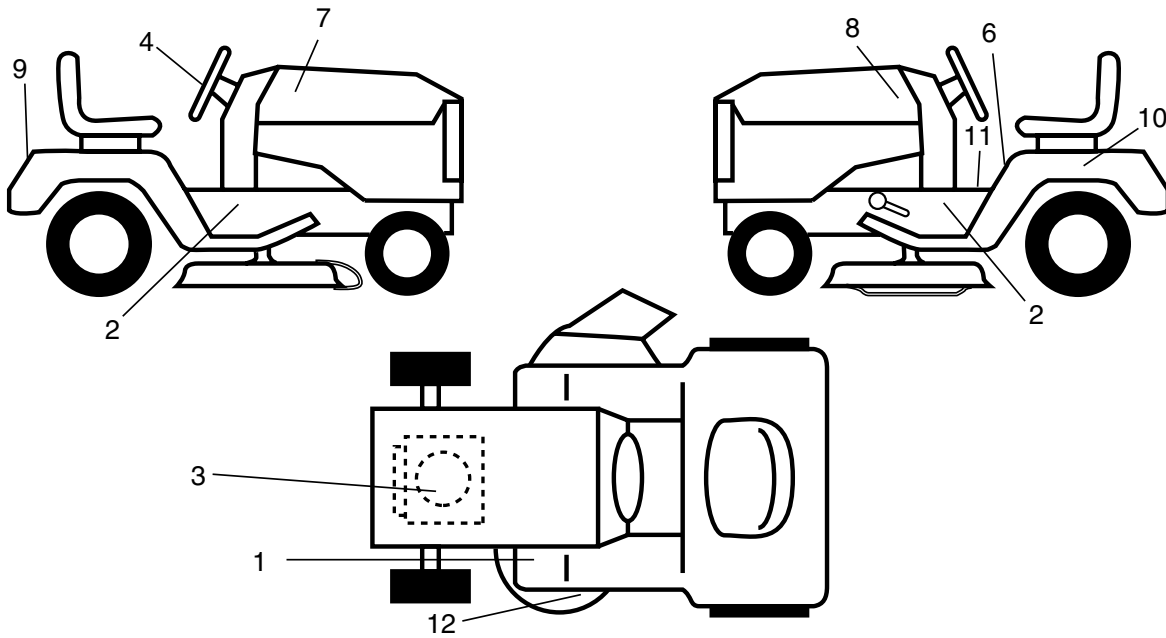

TRACTOR -- MODEL NUMBER RA13538A

SEAT ASSEMBLY

KEY PART NO.	PART NO.	DESCRIPTION
1	175389	Seat
2	140551	Bracket Seat Pivot
3	71110616	Bolt Hex 3/8 - 16 x 1
4	19131610	Washer 13/32 x 1 x 10 Ga.
5	145006	Clip Push-In Hinged
6	73800600	Nut Lock Hex w/Ins 3/8 - 16
7	124181X	Spring Seat Cprsn 2 250 Blk Zi
8	17000616	Screw 3/8-16 x 1.5
9	19131614	Washer 13/32 x 1 x 14 Ga.
10	182493	Pan Pnt Seat (Blk)
12	121246X	Bracket Pnt Mounting Switch
13	121248X	Bushing Snap Blk Nyl

NOTE: All component dimensions given in U. S. inches 1 inch = 25.4 mm

TRACTOR -- MODEL NUMBER RA13538A

DECALS

KEY PART NO. NO.

KEY PART NO.	NO.	DESCRIPTION
1	181249	Decal, Clutch/Brake
2	191133	Decal, Chassis
3	184844	Decal, Engine HP
4	146902	Decal, Steering
6	157141	Decal, Fender Danger English
7	191125	Decal, Hood RH
8	191126	Decal, Hood LH