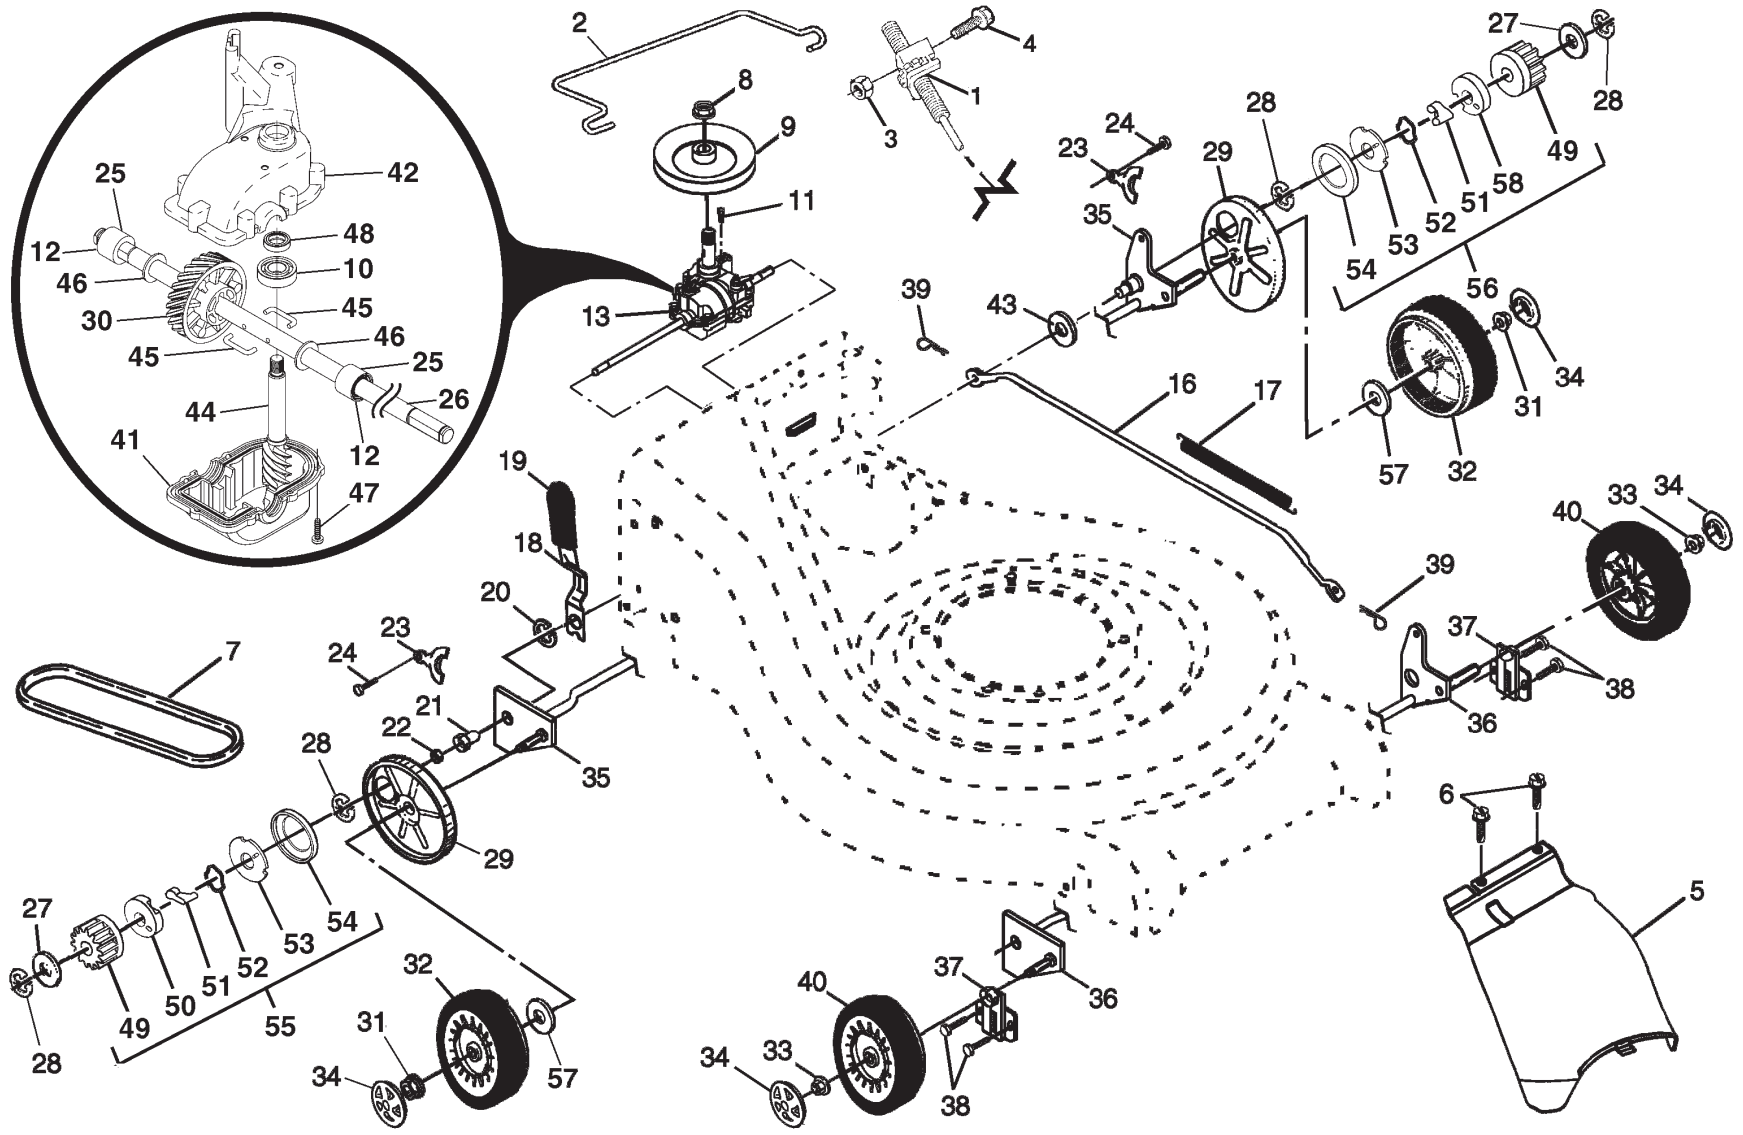

ROTARY LAWN MOWER - - MODEL NUMBER PR55R21AF

ROTARY LAWN MOWER - - MODEL NUMBER PR55R21AF

KEY NO.	PART NO.	DESCRIPTION	KEY NO.	PART NO.	DESCRIPTION
1	189181	Drive Control Assembly	32	180764	Wheel 9 x 2
2	188952X428	Control Bar, Drive	33	83923	Nut, Flangelock 3/8-16
3	751152	Nut, Hex	34	77400	Hubcap, Mag, Platinum
4	185681	Screw	35	189180X004	Shaft Assembly, Rear
5	161537X428	Cover Drive	36	160786X004	Shaft Assembly, Front
6	750634	Screw, Threaded, Rolled #10-25 x .50	37	161463	Retainer, Front Shaft
7	182212	V-Belt	38	163409	Screw #12 x 5/8
8	132010	Nut, Flangelock, Zinc Plated 3/8-16	39	700279	Clip, Retainer
9	189408	Pulley, Drive	40	172297	Wheel 8 x 2
10	183506	Bearing, Ball	41	187530	Case, Lower
11	187653	Screw	42	187531	Case, Upper
12	183508	Seal, Output Shaft	43	19572216	Washer
13	188645	Gear Case Assembly, Complete	44	187533	Shaft, Input
16	161584	Rod, Connecting	45	183505	Wire, Formed
17	161602	Spring, Extension	46	183509	Washer
18	188953X004	Spring, Selector	47	183513	Screw
19	171321	Knob, Selector Spring	48	183514	Seal, Input Shaft
20	12000022	E-Ring 7/8	49	175103	Pinion, Gear
21	163365	Bearing, Support	50	175102	Retainer, Drive, RH
22	169911	Bearing, Ball	51	175098	Pawl
23	161118X004	Retainer, Drive Assembly	52	188291	Spring, Torsion
24	57808	Screw, Tapping, Hex Head 1/4-20 x .75	53	175104	Disc, Drive
25	183511	Bushing	54	184172	Seal, Friction
26	191249	Shaft, Output	55	188330	Pinion Assembly, RH
27	52160	Washer, Shim (as required)	56	188331	Pinion Assembly, LH
28	12000058	E-Ring 7/16	57	67725	Washer
29	189403	Cover, Dust, Wheel	58	175105	Retainer, Drive, LH
30	187532	Gear, 24 Teeth			
31	145212	Nut, Flangelock			

NOTE: All component dimensions given in U.S. inches.
1 inch = 25.4 mm