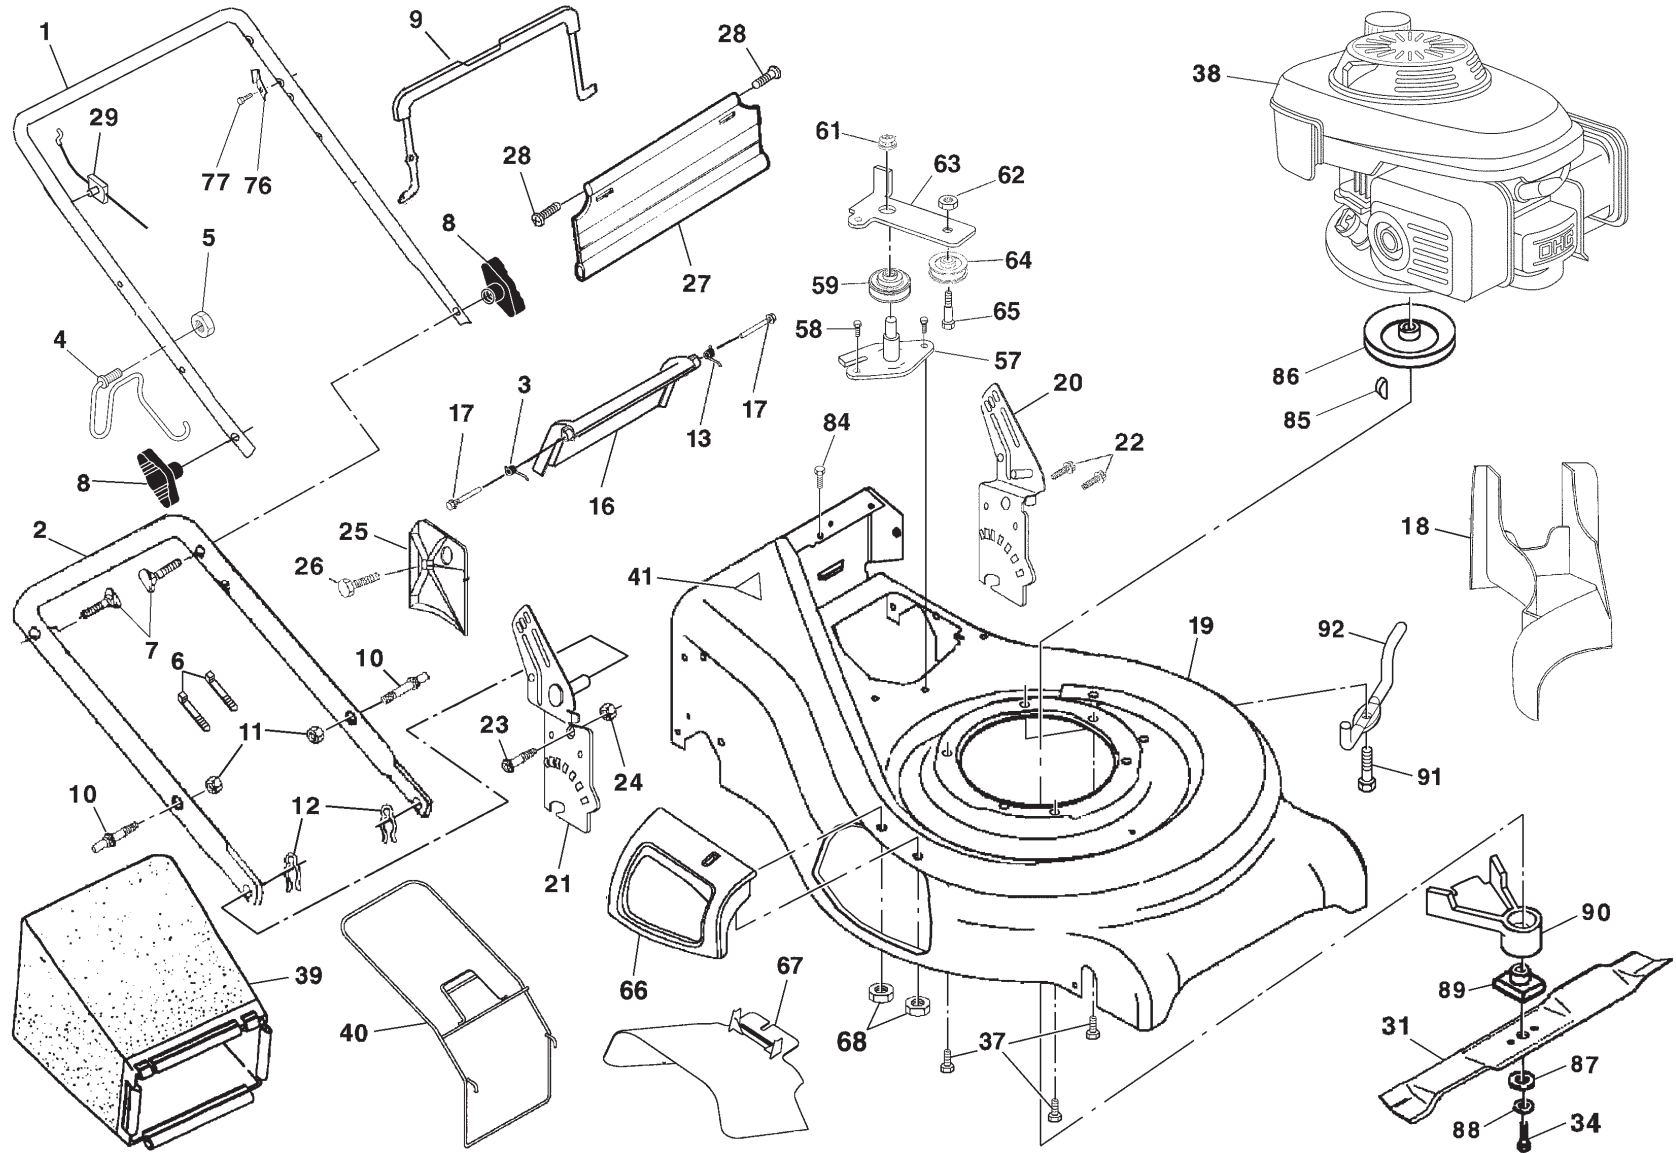

ROTARY LAWN MOWER - - MODEL NUMBER PR55R21AF

ROTARY LAWN MOWER - - MODEL NUMBER PR55R21AF

KEY NO.	PART NO.	DESCRIPTION	KEY NO.	PART NO.	DESCRIPTION
1	189663X479	Handle, Upper	39	189004	Grassbag
2	161105X479	Handle, Lower	40	188817	Frame, Grassbag
3	186053	Spring, Rear Door, RH	41	107339X	Danger Decal
4	179585	Guide, Rope, Side	57	179783X004	Bracket Assembly
5	132004	Nut, Hex, with Lockwasher Insert 1/4-20	58	57808	Screw
6	66426	Wire, Tie	59	184543	Pulley, V-Groove, Idler
7	131959	Bolt, Handle 5/16-18 x 2-5/8	61	145212	Flange Nut
8	136376	Knob, Handle	62	155552	Locknut
9	182810	Control Bar	63	179719X004	Idler Arm
10	188821	Bolt, Carriage	64	166043	Idler Pulley
11	73930500	Nut, Hex, with Lockwasher Insert 5/16-18 UNC	65	160829	Shoulder Bolt
12	51793	Cotter, Hairpin	66	183058X428	Mulcher Door Assembly
13	186052	Spring, Rear Door, LH	67	169699X428	Discharge Guard
16	185855X428	Rear Door	68	88349	Nut, Hex
17	184193	Bolt, Rear Door	76	850733X004	Bracket, Upstop
18	187535	Plug, Mulcher	77	750634	Screw
19	181763	Kit, Housing	84	54583	Screw
20	187249X479	Handle Bracket Asembly, LH	85	187723	Key, Hi-Pro
21	187250X479	Handle Bracket Assembly, RH	86	184941	Pulley
22	150078	Screw, Hex Washer Head	87	851074	Washer
23	163183	Bolt, Hex Head 5/16-18 x 5/8	88	850263	Washer, Lock
24	73800500	Nut, Hex, with Lockwasher Insert 5/16-18	89	184590	Blade Adapter
25	161333	Baffle, Side	90	188786	Debris Shield
26	163409	Screw #12 x 5/8	91	188040	Bolt
27	188986	Skirt, Rear	92	188839X004	Mounting Bracket, Debris Shield
28	88652	Screw, Hinge 1/4-20 x 1.25	--	162300	Warning Decal (not shown)
29	191221	Cable, Engine Zone Control	--	172787	Operator's Manual, English
31	189028	Blade, 21"	--	172788	Operator's Manual, French
34	851084	Bolt, Hex Head	--	191363	Repair Parts Manual, English / French
37	150406	Bolt, Engine			
38	---	Engine, Honda, Model Number GCV-160 (For engine service and replacement parts, call Honda at 1-800-426-7701)			