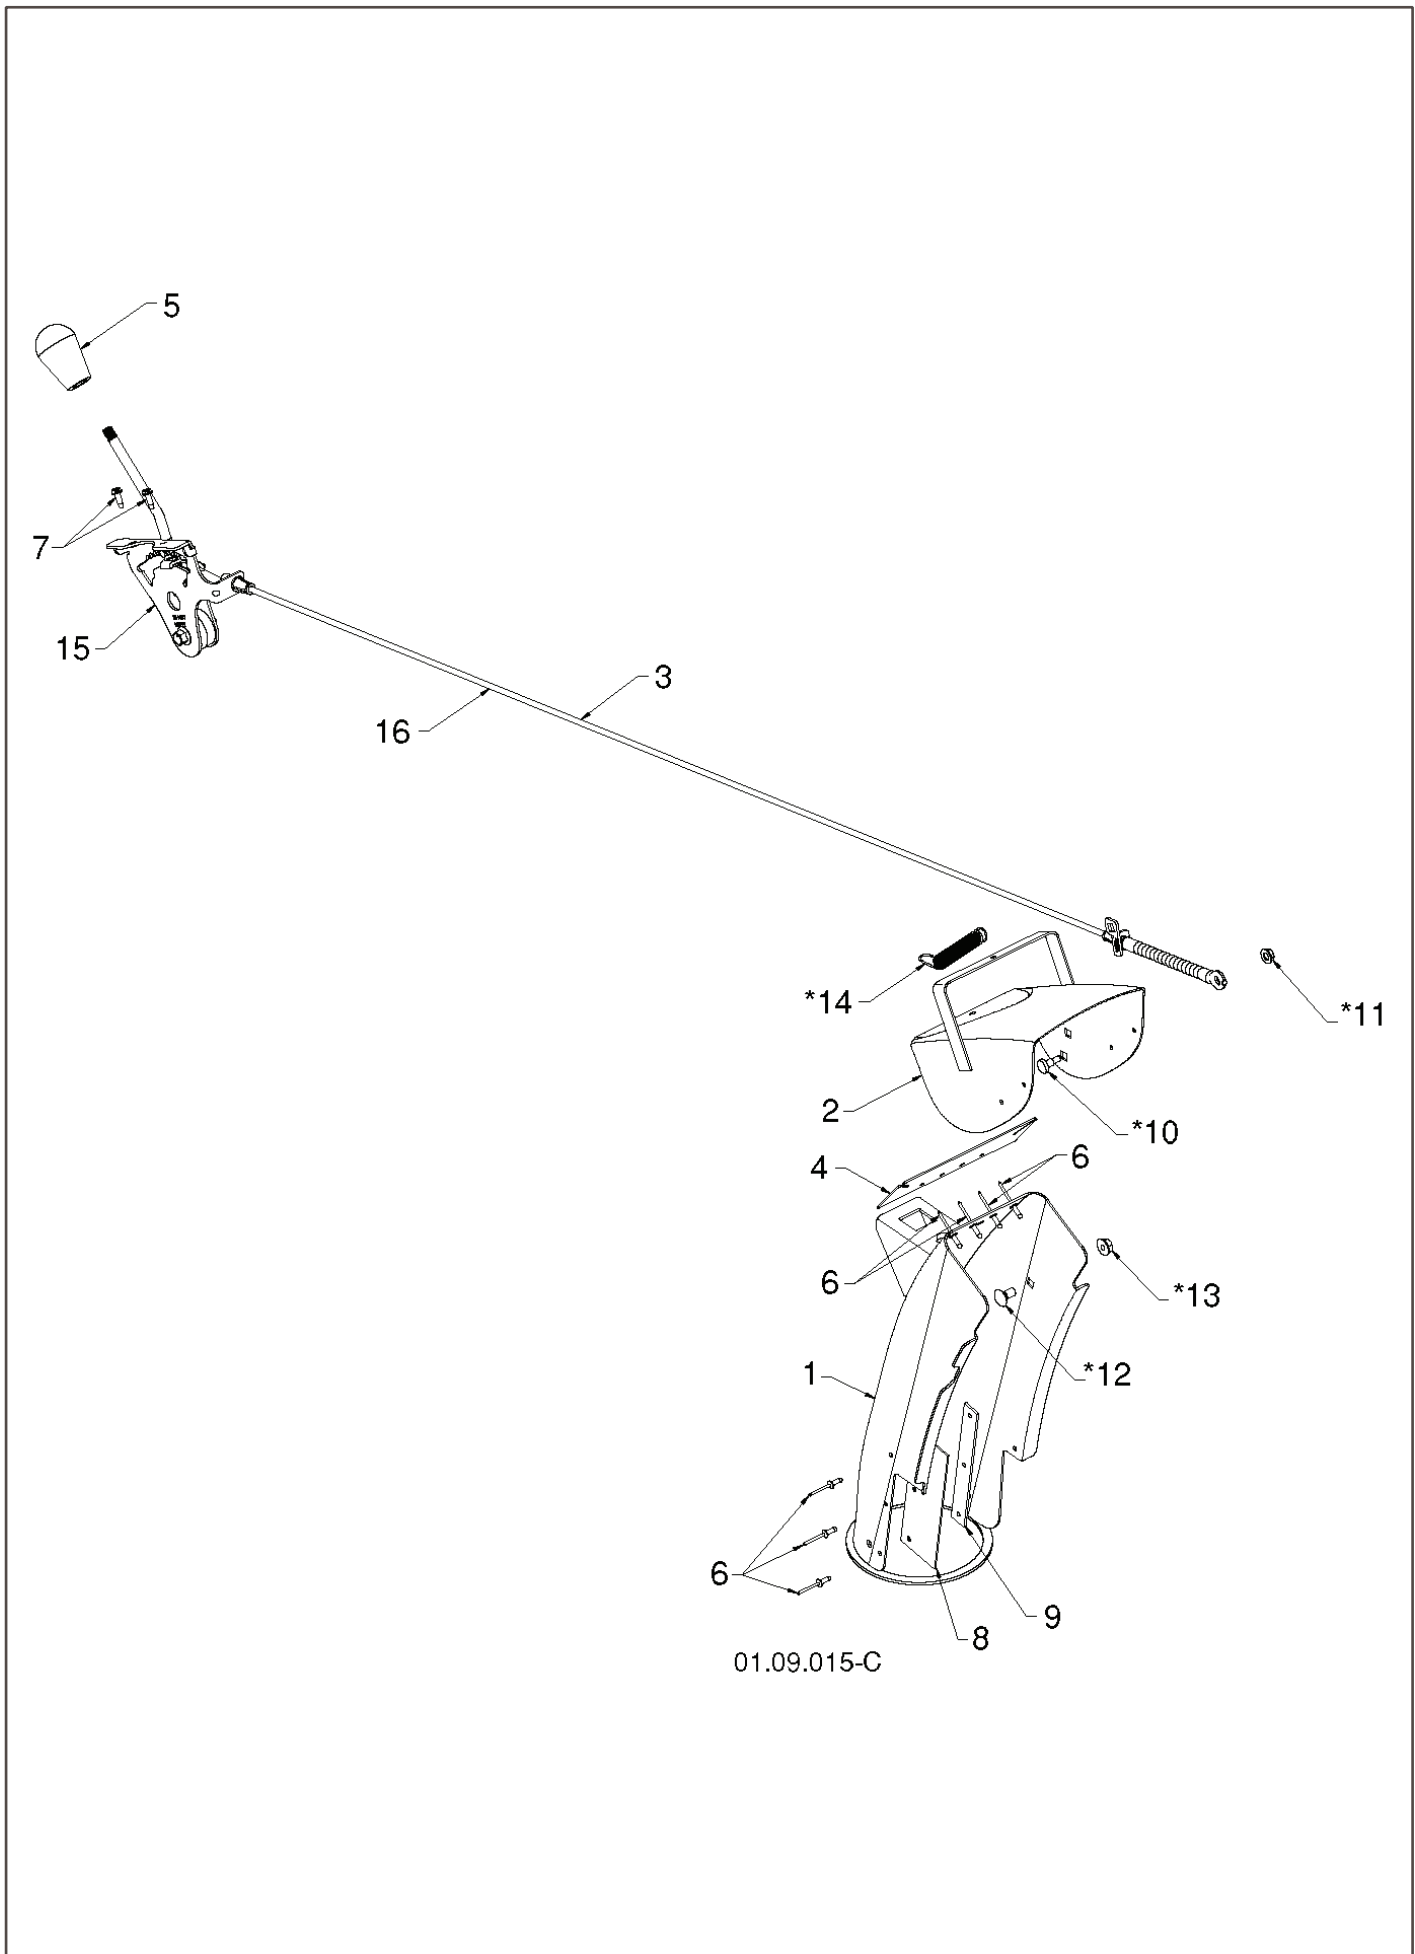

01.09.015-C

REF.	PART NO.	DESCRIPTION	REMARK	QTY.	KIT
1	532444041	CHUTE ASSY		1	
2	532184113	DEFLECTOR		1	
3	532420673	CONTROL		1	
4	532420325	SEAL		1	
5	532414280	KNOB		1	
6	532128415	RIVET		1	
7	817501010	SCREW		1	
8	532430324	SHIELD		1	
9	532421728	BRACKET		1	
*10	532179829	BOLT		1	
*11	532191730	NUT		1	
*12	872250505	BOLT		1	
*13	532751153	NUT		1	
*14	532184505	SPRING		1	
15	532420679	CONTROL UNIT	SERVICE PART	1	
16	532420672	CONTROL CABLE	SERVICE PART	1