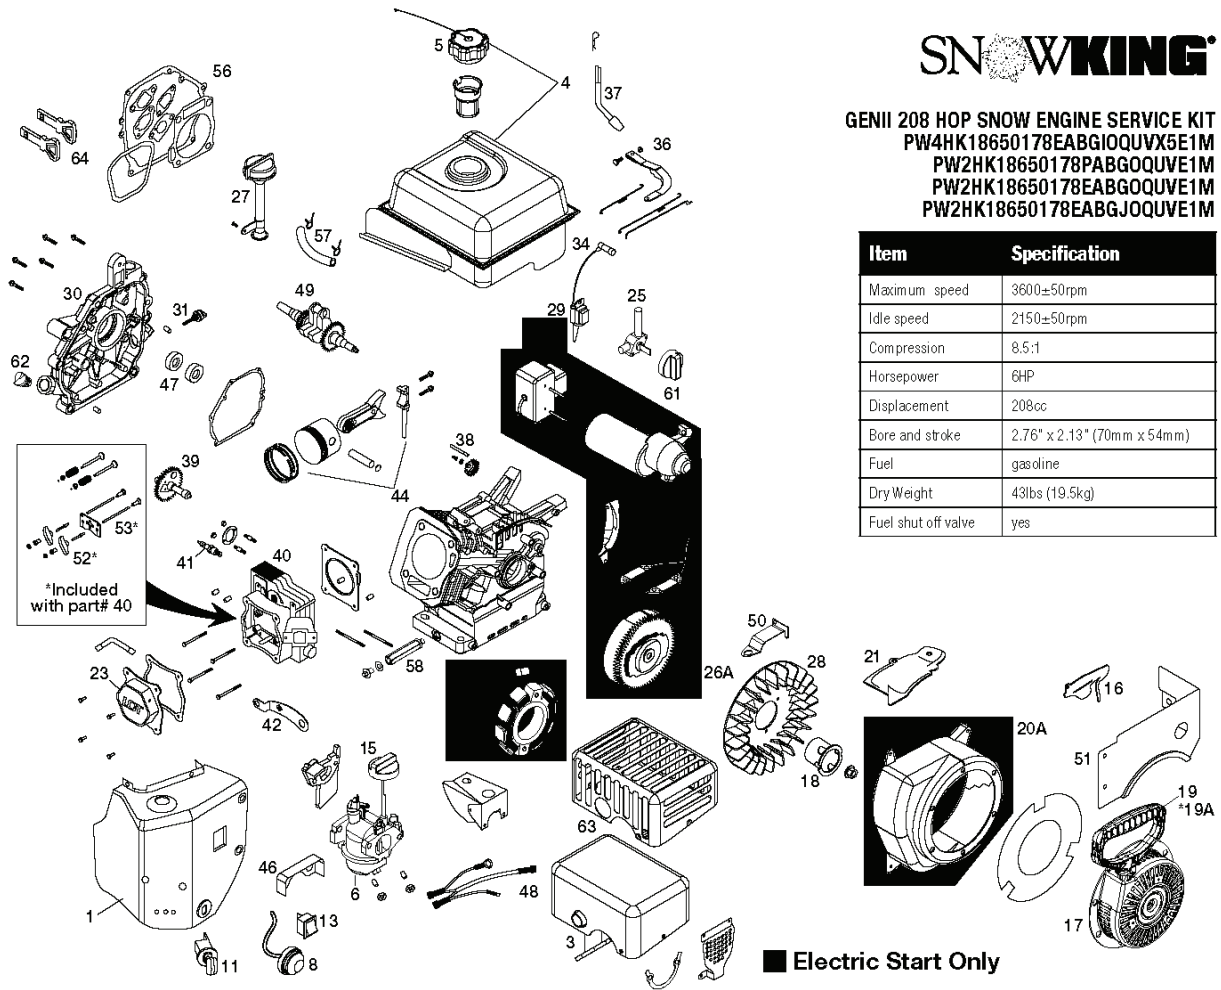

SNOW KING®

GENII 208 HOP SNOW ENGINE SERVICE KIT
PW4HK18650178EABG10QUVX5E1M
PW2HK18650178PABGOQUVE1M
PW2HK18650178EABGOQUVE1M
PW2HK18650178EABGJOQUVE1M

Item	Specification
Maximum speed	3600±50rpm
Idle speed	2150±50rpm
Compression	8.5:1
Horsepower	6HP
Displacement	208cc
Bore and stroke	2.76" x 2.13" (70mm x 54mm)
Fuel	gasoline
Dry Weight	43lbs (19.5kg)
Fuel shut off valve	yes

■ Electric Start Only