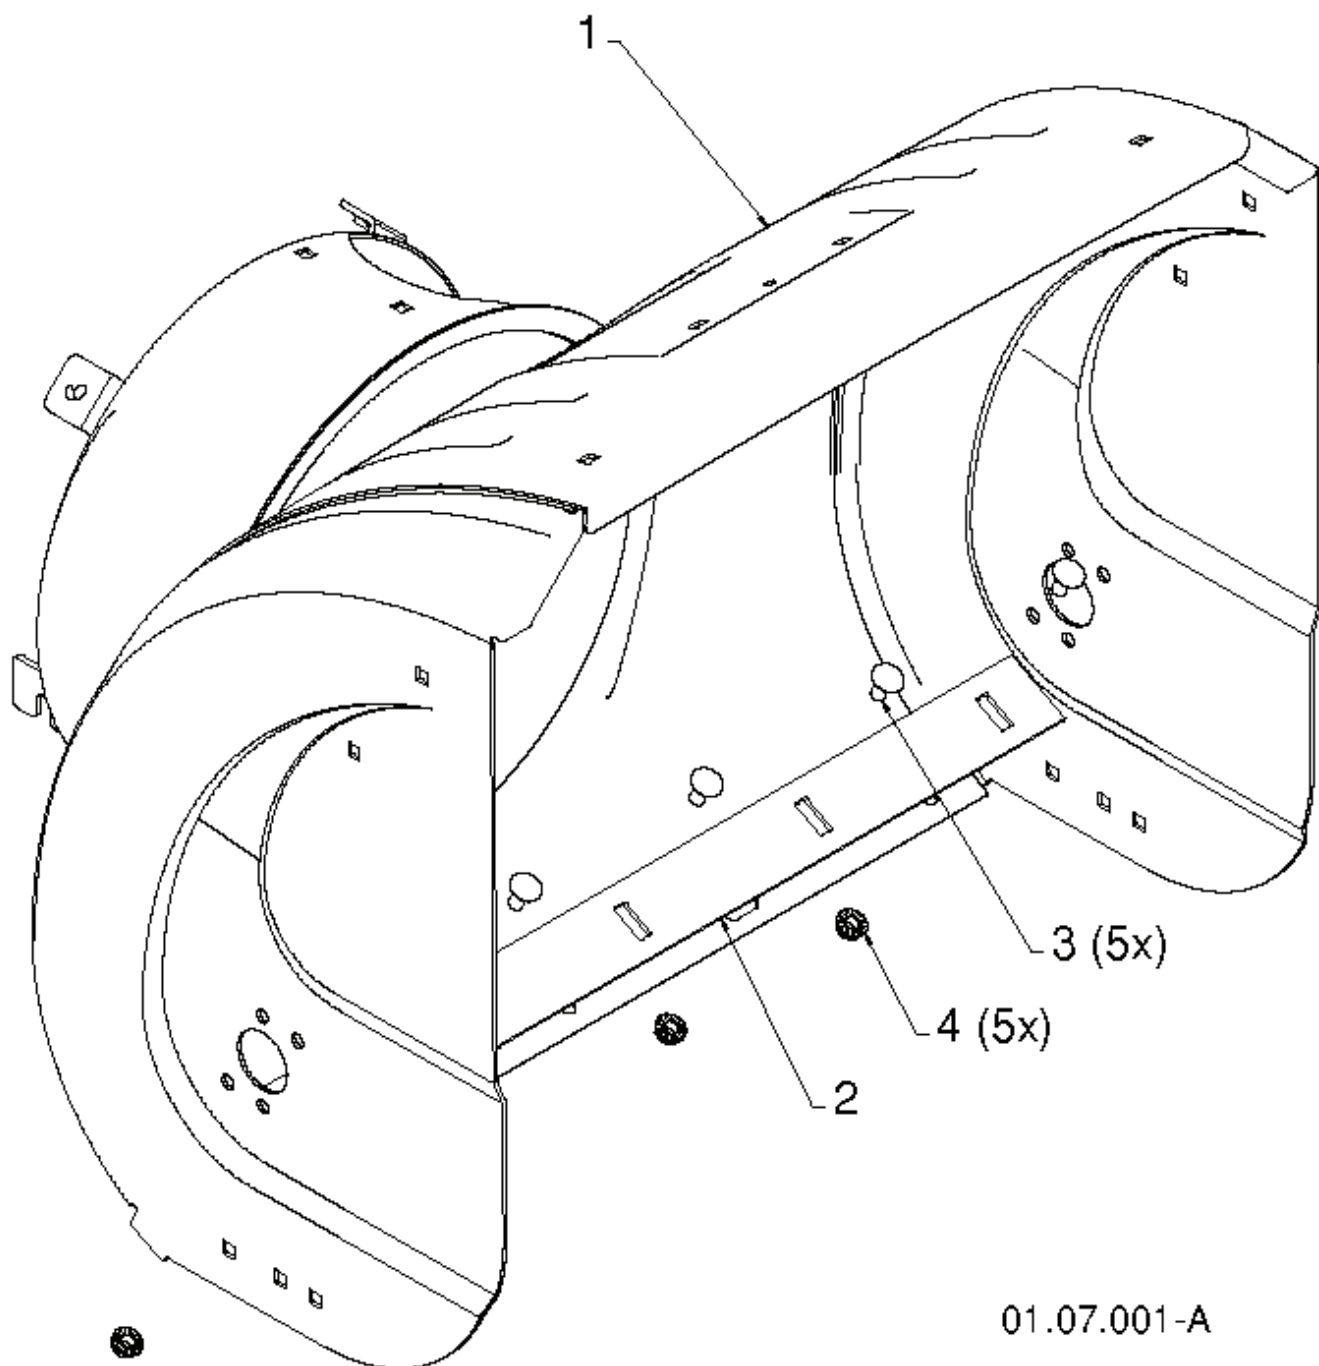

01.11.002-B

REF.	PART NO.	DESCRIPTION	REMARK	QTY.	KIT
1	532407834	SKID PLATE		1	
2	872270506	BOLT		1	
3	872110510	BOLT		1	

01.07.025-D

REF.	PART NO.	DESCRIPTION	REMARK	QTY.	KIT
1	532188170	HOLDER		1	
2	532430691	BALL BEARING		1	
3	532179582	SCREW		1	
4	874780426	SCREW		1	
5	873800400	NUT		1	

01.07.026-E

REF.	PART NO.	DESCRIPTION	REMARK	QTY.	KIT
1	532184105	IMPELLER		1	
2	532427148	GEARBOX ASSEMBLY		1	
3	532188909	BEARING		1	
4	532427146	PULLEY		1	
5	532442438	CHUTE		1	
6	532184095	PLATE		1	
7	532192199	TOOL		1	
8	532405400	CLAMP		1	
9	873800400	NUT		1	
10	874780426	SCREW		1	
11	532427942	NUT		1	
12	532163183	BOLT		1	
13	532427145	HUB		1	
14	532427154	SLEEVE		1	
15	873900600	NUT		1	
16	532180355	BOLT		1	
17	532194189	SCREW		1	
18	532407760	PLUG		1	
19	532427302	COVER	RH	1	
20	532427345	GASKET		1	
21	532407770	SEALING		1	
22	532407762	BUSHING		1	
23	532174697	WASHER		1	
24	532407763	GEAR		1	
25	532407764	SHAFT		1	
26	532189282	KEY		1	
27	532407758	BUSHING		1	
28	532174683	WASHER		1	
29	532427147	SHAFT		1	
30	532184205	PIN		1	
31	532174681	WASHER		1	
32	532174684	BEARING		1	
33	532407769	BUSHING		1	
34	532407768	O-RING		1	
35	532407767	SCREW		1	
36	532427317	COVER	LH	1	
37	532192090	BOLT		1	