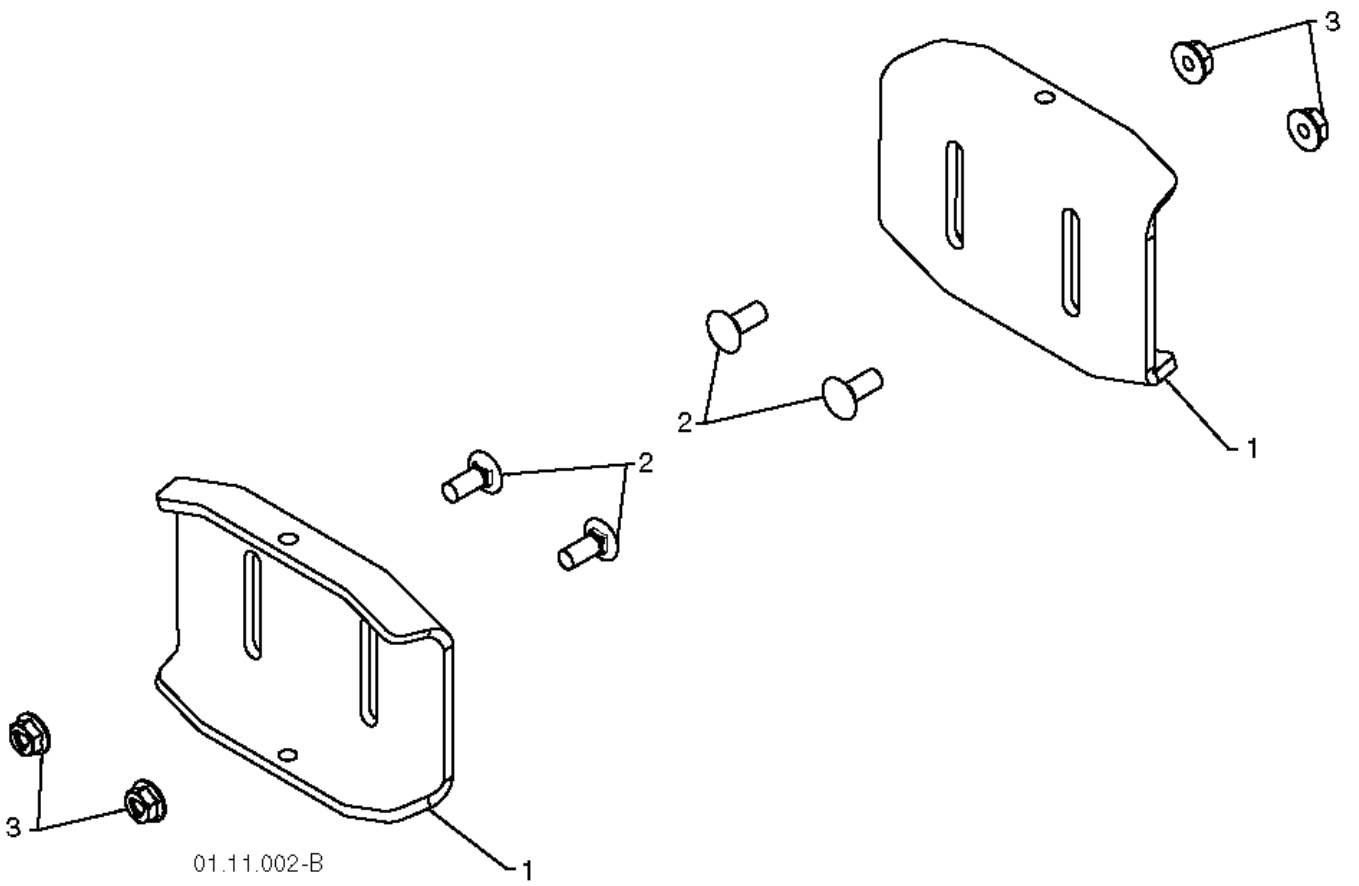

01.11.002-B

REF.	PART NO.	DESCRIPTION	REMARK	QTY.	KIT
1	532407834	SKID PLATE		1	
2	872270506	BOLT		1	
3	872110510	BOLT		1