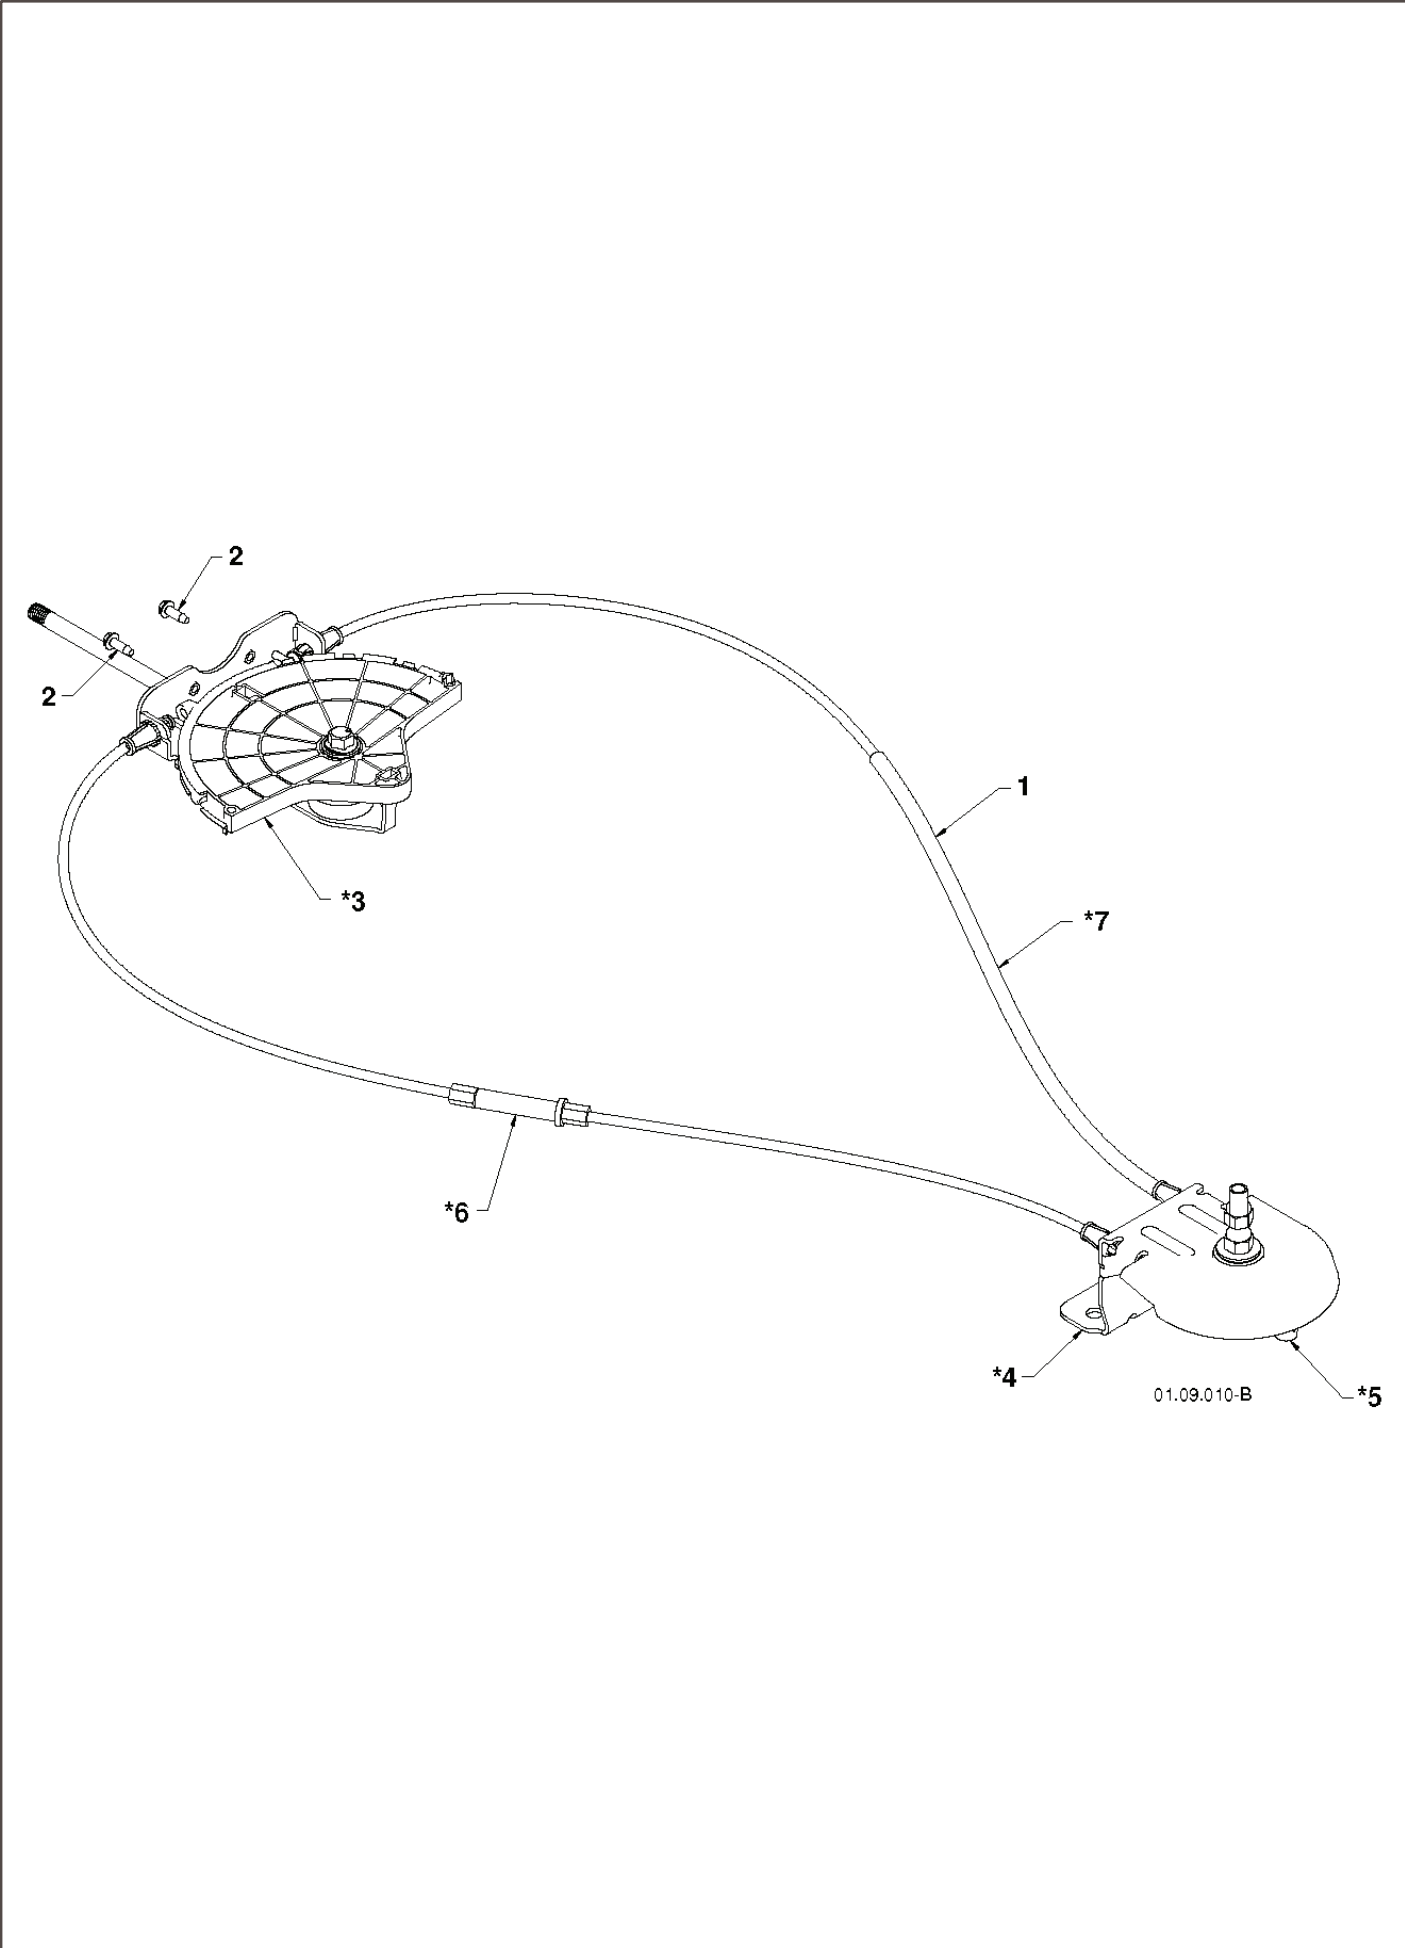

REF.	PART NO.	DESCRIPTION	REMARK	QTY.	KIT
1	532428272	LEVER		1	
2	817501010	SCREW		1	
*3	532420678	BRACKET	SERVICE PART	1	
*4	532405932	BRACKET	SERVICE PART	1	
*5	532420675	PULLEY	SERVICE PART	1	
*6	532428273	CABLE ASSY	SERVICE PART	1	
*7	532428310	CABLE ASSY	SERVICE PART	1