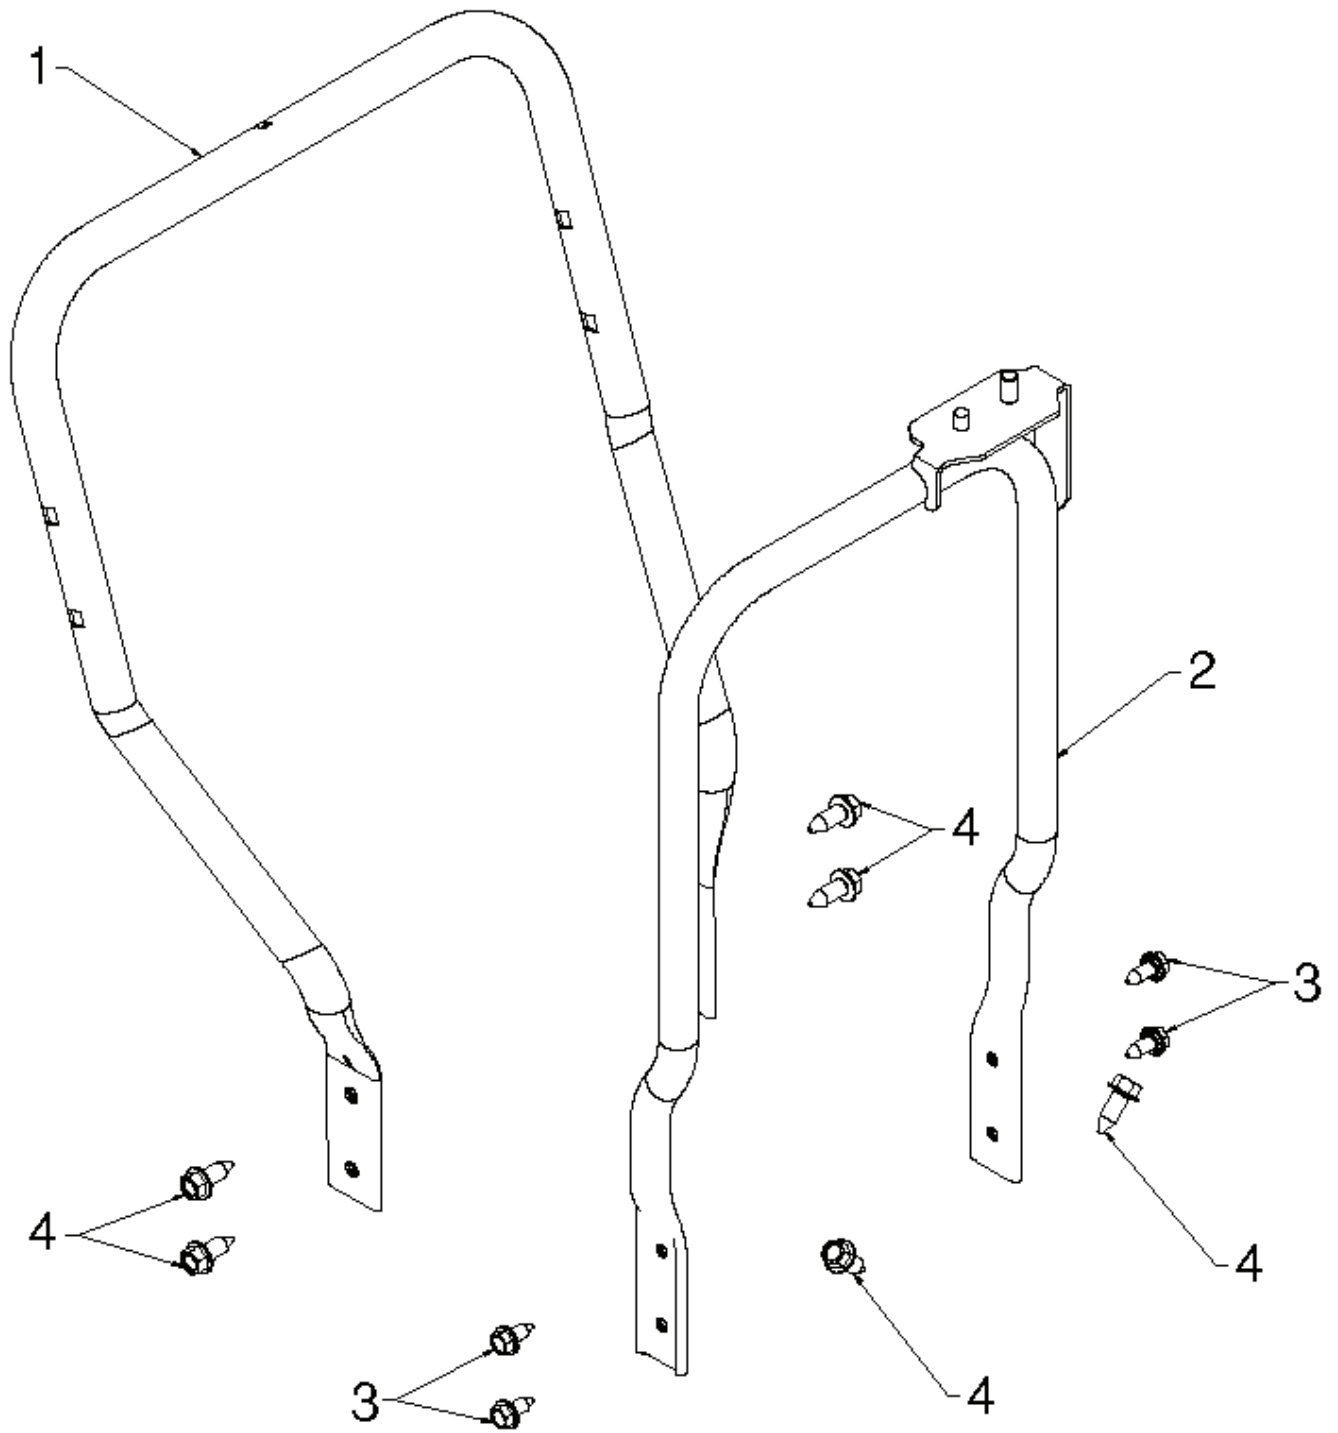

01-05-013-A

REF.	PART NO.	DESCRIPTION	REMARK	QTY.	KIT
1	532436043	HANDLE		1	
2	532443617	SUPPORT		1	
3	817000510	BOLT		1	
4	817000616	SCREW		1