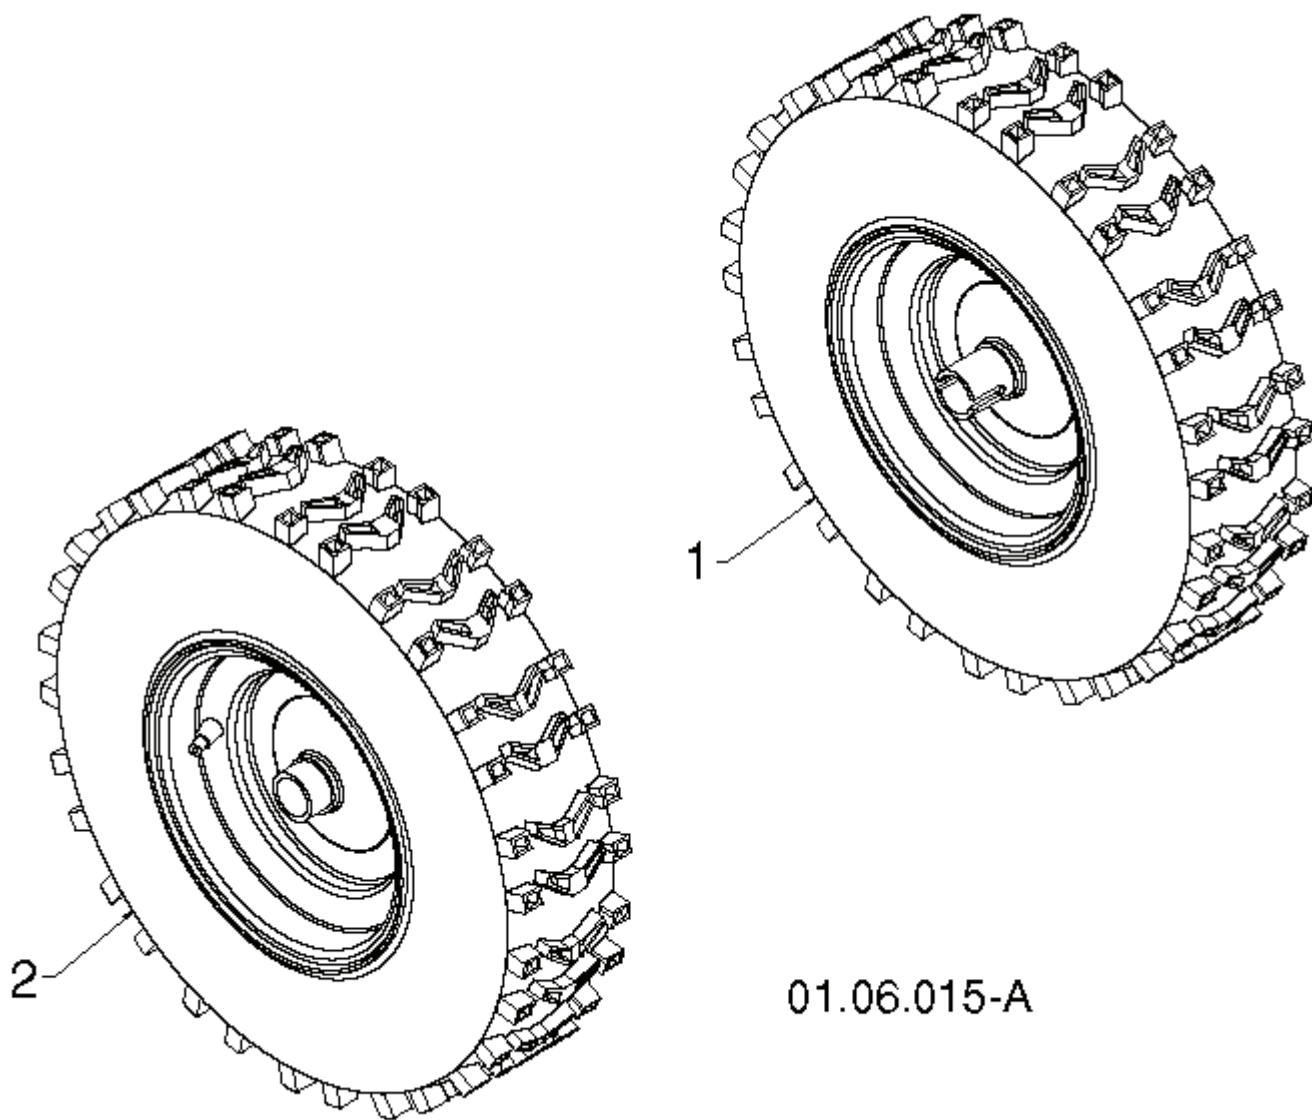

01.08.007-B

REF.	PART NO.	DESCRIPTION	REMARK	QTY.	KIT
1	532416288	SPRING		1	
2	532414572	BRACKET		1	
3	532178831	SPRING		1	
4	532169675	PIN		1	
5	817060410	SCREW		1	
6	532421814	BRACKET		1	

01.08.004-B

REF.	PART NO.	DESCRIPTION	REMARK	QTY.	KIT
1	532429588	HANDLE	LH	1	
2	532429589	HANDLE	RH	1	
3	874780524	BOLT		1	
4	532751153	NUT		1	

01.10.007-B

REF.	PART NO.	DESCRIPTION	REMARK	QTY.	KIT
1	532421382	PANEL CONSOLE		1	
2	532421448	FRAME		1	
3	532180927	HEADLAMP		1	
4	532184471	SCREW		1	
5	532175262	SCREW		1	
6	532445029	HARNESS		1	
7	532183784	FLOOD BULB		1	

01.08.002-H

REF.	PART NO.	DESCRIPTION	REMARK	QTY.	KIT
1	532415539	PANEL		1	
2	532429150	LEVER	LH	1	
3	532429151	LEVER	RH	1	
4	532415546	ARM		1	
5	532429098	ARM		1	
6	532412677	ROD		1	
7	532421613	SPACER		1	
8	532169675	PIN		1	
9	817060410	SCREW		1	
10	532414280	KNOB		1	
11	532414281	KNOB		1	
12	532178899	KNOB		1	
13	819131316	WASHER		1	
14	872120618	BOLT		1	

01.15.015-A

REF.	PART NO.	DESCRIPTION	REMARK	QTY.	KIT
1	532438446	BRACKET	LH	1	
2	532438447	BRACKET	RH	1	
3	817490408	SCREW		1	
4	817600406	SCREW		1	

01.06.015-A

REF.	PART NO.	DESCRIPTION	REMARK	QTY.	KIT
1	532436253	WHEEL	LH	1	
2	532436254	WHEEL	RH	1	