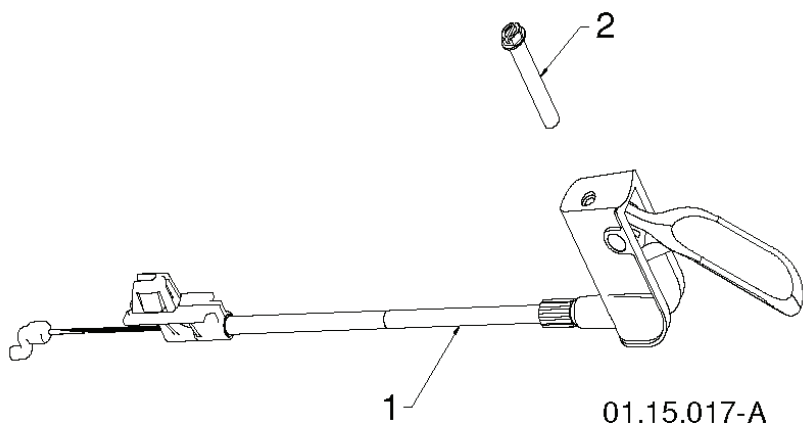

01.15.017-A

REF.	PART NO.	DESCRIPTION	REMARK	QTY.	KIT
1	532438629	CABLE		1	
2	874041024	SCREW		1