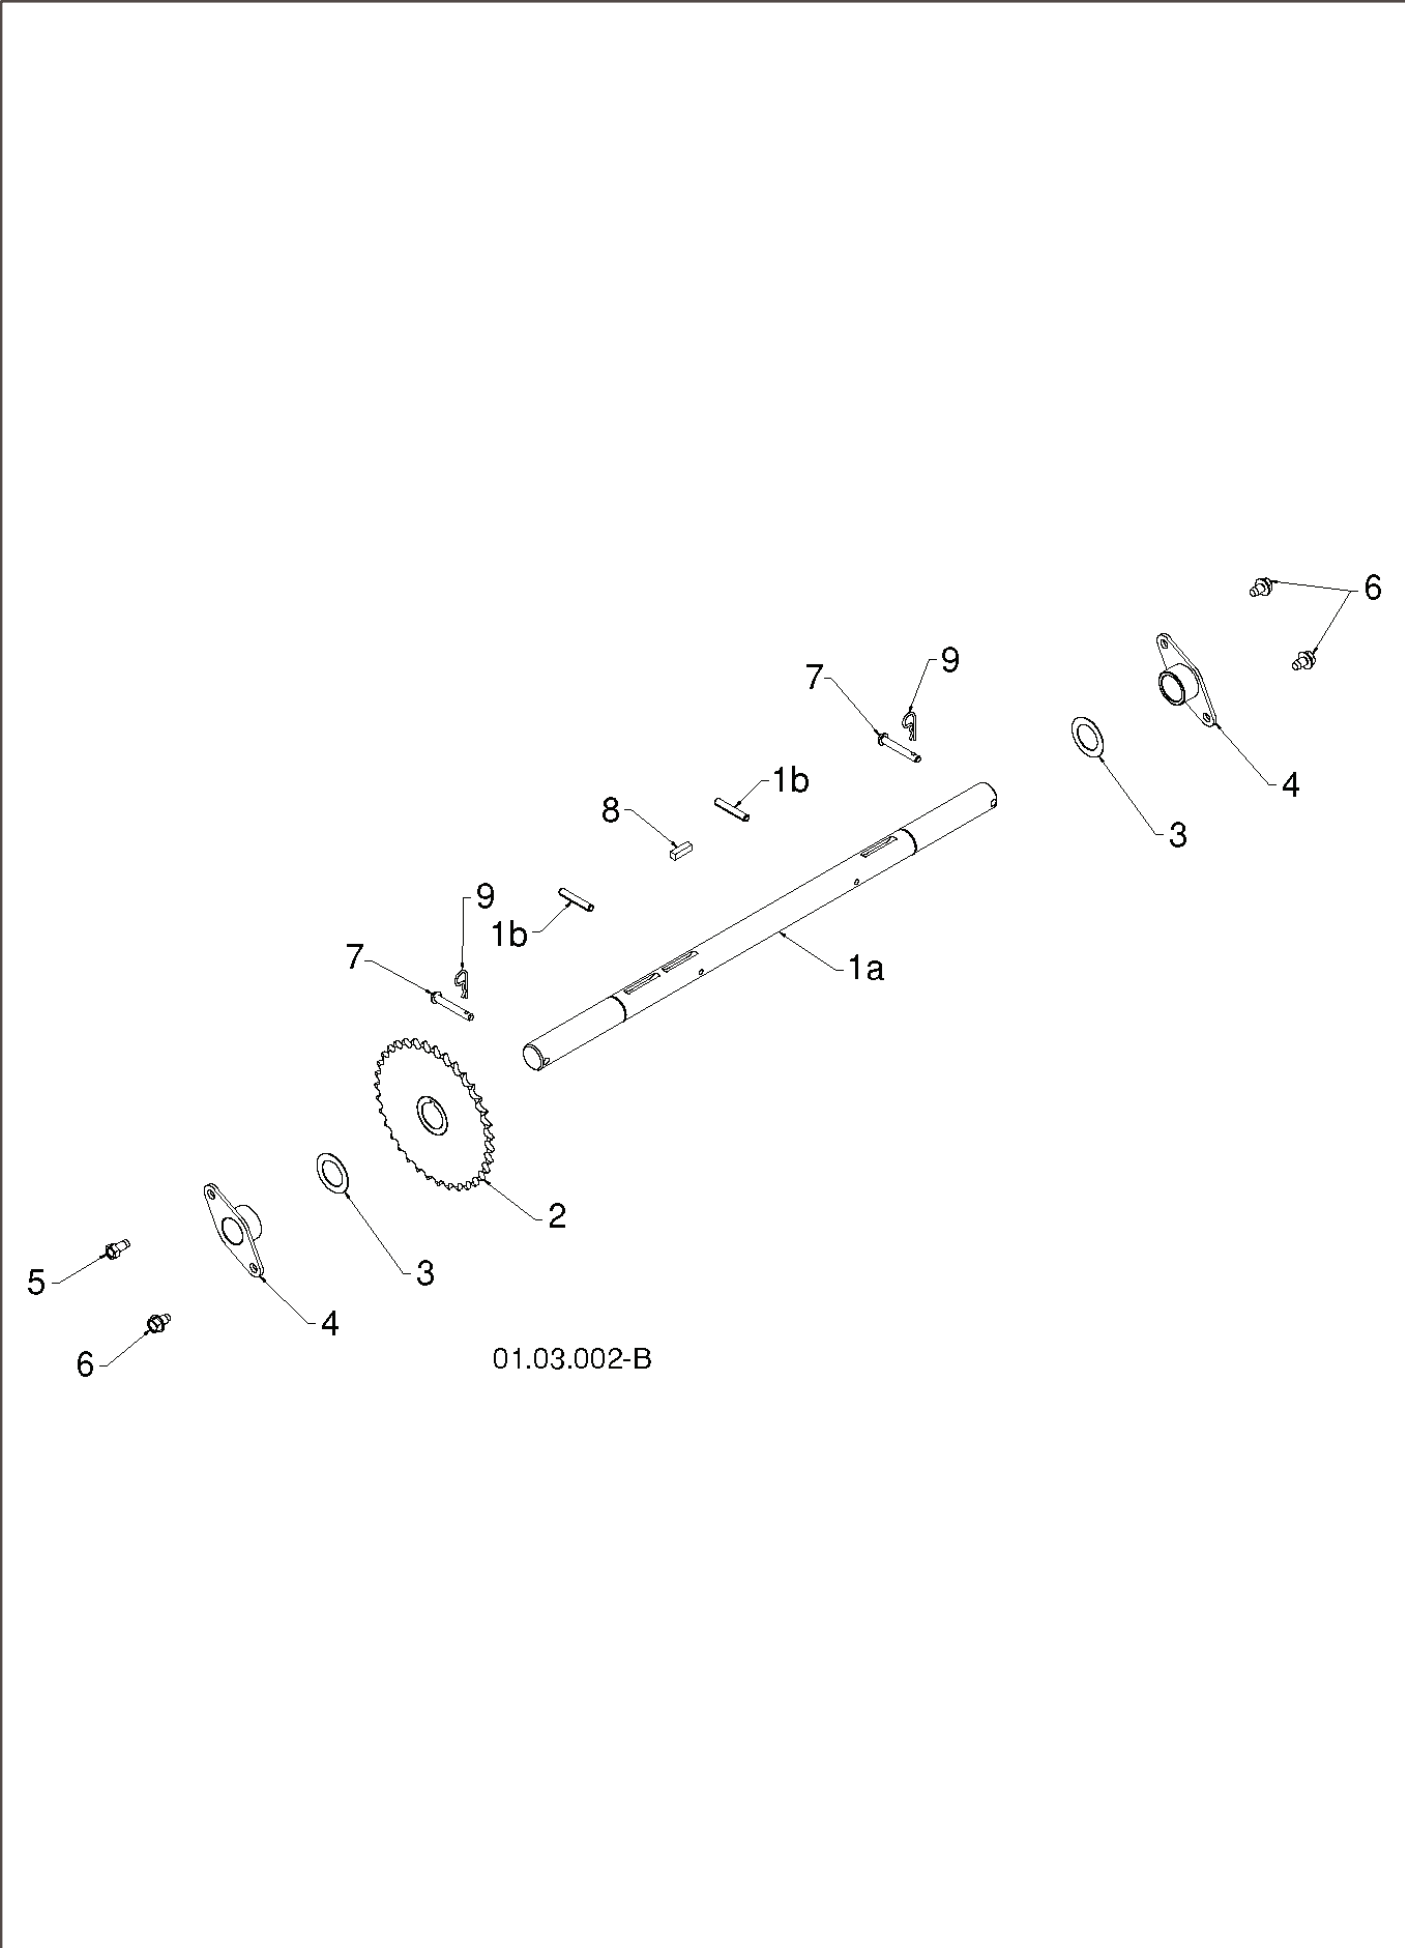

01.03.002-B

REF.	PART NO.	DESCRIPTION	REMARK	QTY.	KIT
1	532404923	SHAFT		1	
1A	532404307	SHAFT		1	
1B	532184206	PIN		1	
2	532402691	GEAR WHEEL		1	
3	532174697	WASHER		1	
4	532179830	BEARING		1	
5	532146315	SCREW		1	
6	817490508	SCREW		1	
7	532171271	RIVET		1	
8	532189282	KEY		1	
9	532124788	RETAINER RING		1