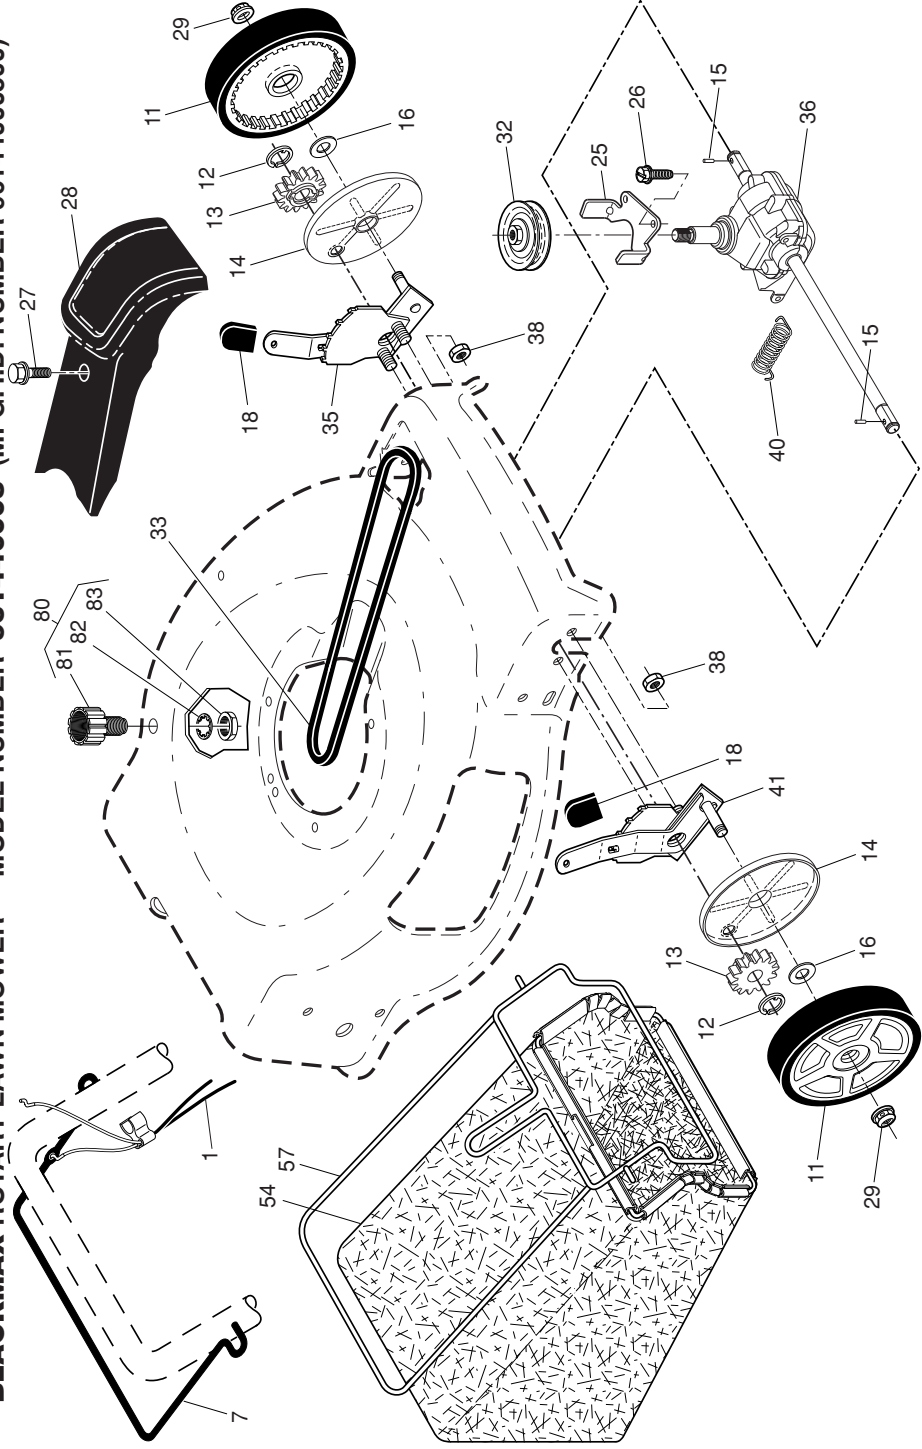

BLACKMAX ROTARY LAWN MOWER -- MODEL NUMBER 961440008 (MFG. I.D. NUMBER 96144000800)

4

BLACKMAX ROTARY LAWN MOWER -- MODEL NUMBER 961440008 (MFG. I.D. NUMBER 96144000800)

KEY PART NO.	DESCRIPTION	KEY PART NO.	DESCRIPTION
1	532 42 05-62 Cable, Drive Control	32	532 44 32-62 Drive Pulley
7	532 19 84-53 Control Bar, Drive	33	532 19 68-53 V-Belt
11	581 00 92-02 Wheel & Tire Assembly, Front	35	532 43 11-44 Wheel Adjuster Assembly, Front, LH (Includes Bearing)
12	812 00 00-58 E-Ring	36	532 42 47-41 Gear Case Assembly, Complete
13	532 40 38-49 Pinion	38	532 19 17-30 Locknut, Hex 1/4-20
14	532 18 94-03 Dust Cover	40	532 40 65-58 Spring
15	532 40 48-45 Pawl, Drive	41	532 43 11-42 Wheel Adjuster Assembly, Front, RH (Includes Bearing)
16	532 06 77-25 Washer, Flat 3/8	54	580 94 73-11 Grassbag
18	532 08 78-77 Selector Knob	57	532 41 99-51 Frame, Grassbag
25	532 43 17-11 Belt Keeper	80	532 42 11-14 Water Washout Assembly
26	532 16 34-09 Screw, Hi-Lo Thread #12 x 5/8	81	532 41 97-35 Fitting, Water Washout
27	532 17 52-62 Screw, Pan Head, Self-Tapping #10-24 x 2-3/4	82	532 41 55-85 Washer, Lock, Internal Tooth
28	532 43 26-75 Drive Cover	83	532 41 55-86 Locknut, Hex, with O-Ring
29	532 40 91-48 Locknut, Hex		

5

IMPORTANT: Use only Original Equipment Manufacturer (O.E.M.) replacement parts. Failure to do so could be hazardous, damage your lawn mower and void your warranty.

NOTE: All component dimensions given in U.S. inches. 1 inch = 25.4 mm.