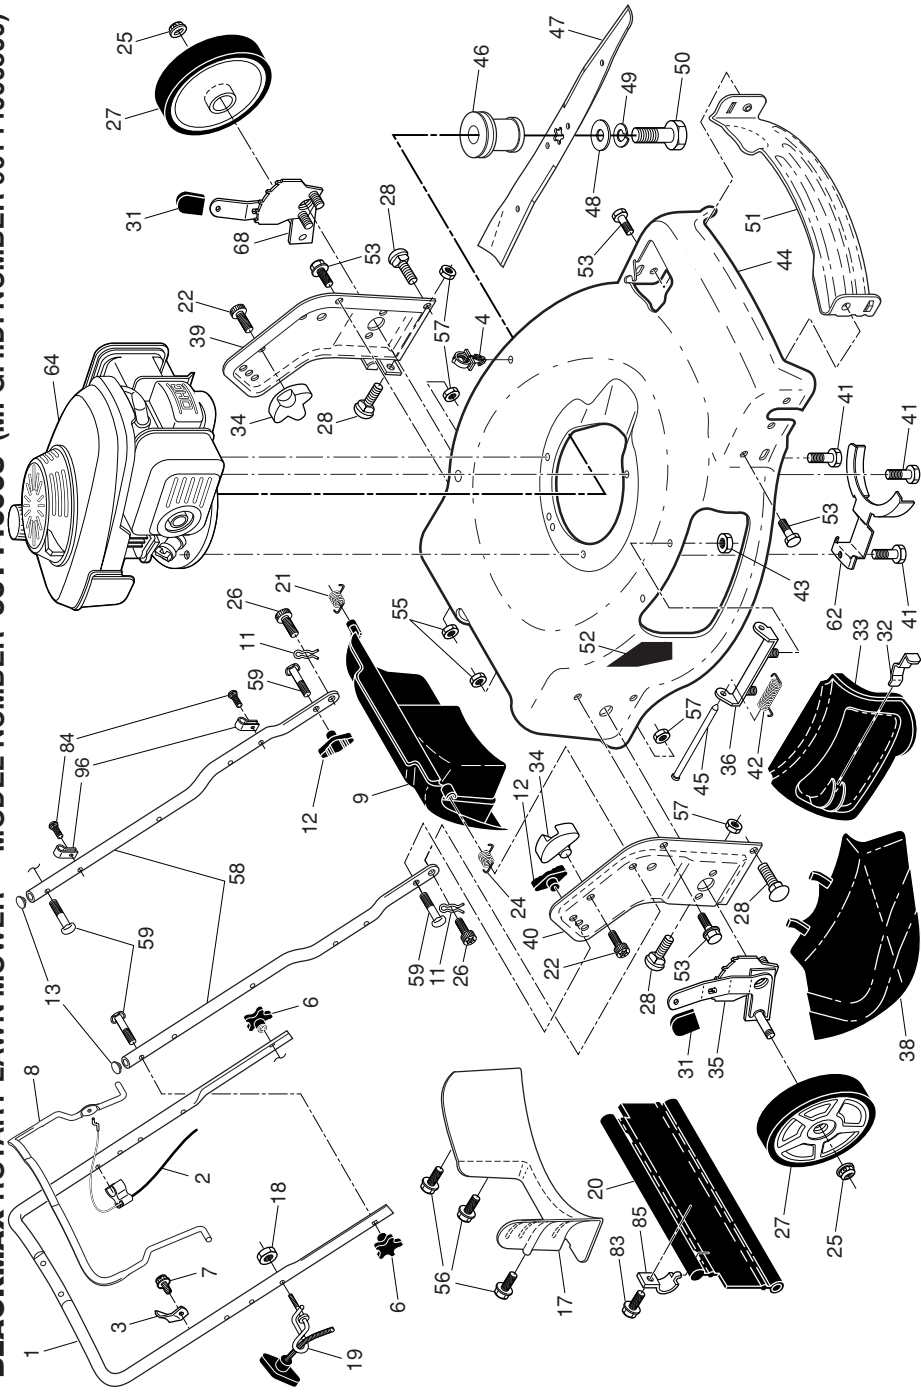

BLACKMAX ROTARY LAWN MOWER -- MODEL NUMBER 961440008 (MFG. I.D. NUMBER 96144000800)

BLACKMAX ROTARY LAWN MOWER -- MODEL NUMBER 961440008 (MFG. I.D. NUMBER 96144000800)

KEY NO.	PART NO.	DESCRIPTION	KEY NO.	PART NO.	DESCRIPTION	KEY NO.	PART NO.	DESCRIPTION
1	532 42 77-38	Upper Handle	32	532 44 11-92	Latch, Mulcher Door	56	817 41 13-12	Screw, Hex Washer Head #13 x 3/4
2	532 42 09-39	Cable, Engine Zone Control	33	532 43 26-42	Mulcher Door	57	532 15 53-77	Nut, Hex 3/8-16
3	532 43 00-34	Bracket, Upstop	34	532 43 81-34	Wheel Bracket	58	532 44 1196	Bar, Handle, Lower
4	532 14 50-06	Guide, Cable	35	532 43 11-39	Wheel Adjuster Assembly, Rear, RH	59	532 19 1574	Handle Bolt
6	532 18 23-98	Handle Knob, Star	36	532 17 57-35	Hinge Bracket Assembly	62	532 43 5059	Belt Retainer
7	532 17 88-48	Screw #10-16 x 5/8	38	532 42 61-29	Discharge Deflector	63	532 17 8848	Screw #10-16 x 5/8
8	583 87 24-01	Control Bar	39	581 35 37-03	Handle Bracket, LH	64	---	Engine, Honda, Model
9	532 42 10-84	Rear Door Assembly	40	581 35 36-03	Handle Bracket, RH			Number GCV160-LAOS3
11	532 42 55-75	Hairpin, Door/Handle Pivot	41	532 15 04-06	Screw, Dogpoint 3/8-16 x 1-1/8			(For engine service and replacement parts, call Honda Engines at 1-800-426-7701)
12	532 19 19-38	Handle Knob, Standard	42	532 19 30-00	Spring, Torsion			Wheel Adjuster Assembly, Rear, LH
13	532 43 75-16	Plug, Lower Handle Bar	43	532 19 17-30	Nut, Hex, Nylock	68	532 43 11-38	
17	532 42 73-07	Rear Baffle	44	532 43 05-71	Kit, Lawn Mower Housing	83	532 75 00-97	Screw, Hex Washer Head
18	532 13 20-04	Keps Locknut 1/4-20	45	532 17 56-50	Rod, Hinge	84	532 42 81-24	Fastener, Push
19	532 19 47-88	Rope Guide	46	532 42 17-82	Blade Adapter / Pulley	85	532 43 45-30	Mounting Bracket, Skirt
20	532 42 91-57	Rear Skirt	47	532 42 18-25	Blade, 22"	96	532 19 79-91	Clip, Cable
21	532 41 99-49	Spring, Rear Door, LH, Black	48	532 85 10-74	Washer, Hardened	--	532 19 37-33	Operator's Manual, English
22	532 14 18-41	Screw, Panhead, Torx #20	49	532 85 02-63	Washer, Helical	--	532 19 37-36	Operator's Manual, French
24	532 41 99-48	Spring, Rear Door, RH, Grey	50	532 85 10-84	Screw, Machine, Hex Head 3/8-24 x 1-3/8 Grade 8	--	532 19 37-43	Operator's Manual, Spanish
25	532 40 91-48	Nut, Hex, Flanged	51	532 43 05-99	Front Baffle	--	581 68 04-27	Repair Parts Manual, English
26	532 41 99-45	Screw, Door/Handle Pivot	52	532 40 47-63	Decal, Danger			
27	581 00 94-09	Wheel & Tire Assembly, Rear	53	817 00 05-10	Screw, Hex Head			
28	872 27 05-05	Bolt, Carriage 5/16-18 x 5/8	55	532 19 17-30	Nut, Hex, Flanged 1/4-20			
31	532 08 78-77	Selector Knob						

NOTE: All component dimensions given in U.S. inches. 1 inch = 25.4 mm.

IMPORTANT: Use only Original Equipment Manufacturer (O.E.M.) replacement parts. Failure to do so could be hazardous, damage your lawn mower and void your warranty.